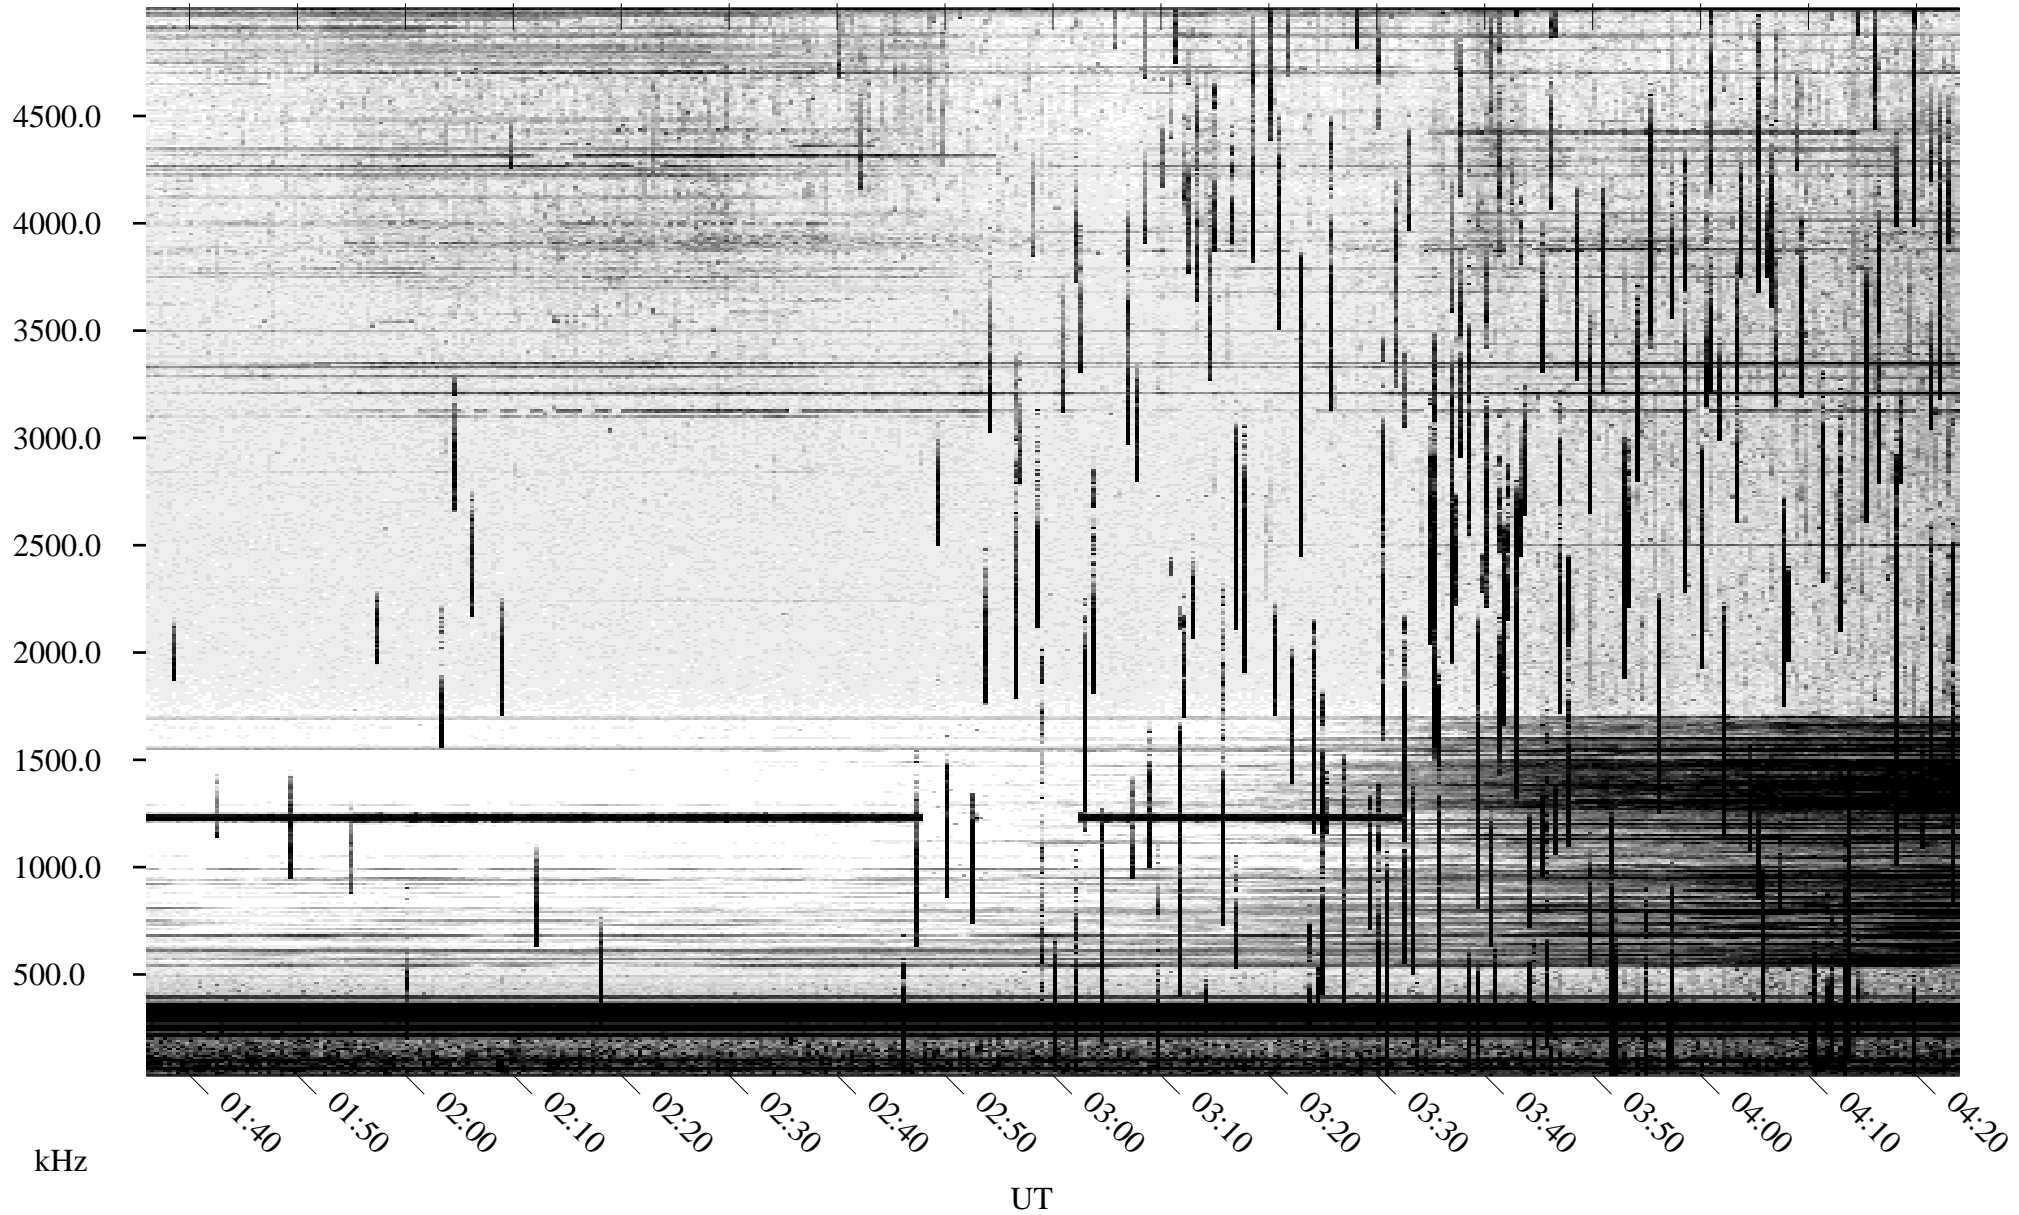

07/01/2004 Churchill, Manitoba

Linear Scale Black = 161 White = 15

ch04183l.r02m max_12

Page 1

07/01/2004 Churchill, Manitoba

Linear Scale Black = 161 White = 15

ch04183l.r02m max_12

Page 2

07/02/2004 Churchill, Manitoba

Linear Scale Black = 161 White = 15

ch04183l.r02m max_12

Page 3

07/02/2004 Churchill, Manitoba

Linear Scale Black = 161 White = 15

ch04183l.r02m max_12

Page 4

07/02/2004 Churchill, Manitoba

Linear Scale Black = 161 White = 15

ch04183l.r02m max_12

Page 5

07/02/2004 Churchill, Manitoba

Linear Scale Black = 161 White = 15

ch04183l.r02m max_12

Page 6

07/02/2004 Churchill, Manitoba

Linear Scale Black = 161 White = 15

ch04183l.r02m max_12

07/02/2004 Churchill, Manitoba

Linear Scale Black = 161 White = 15

ch04183l.r02m max_12