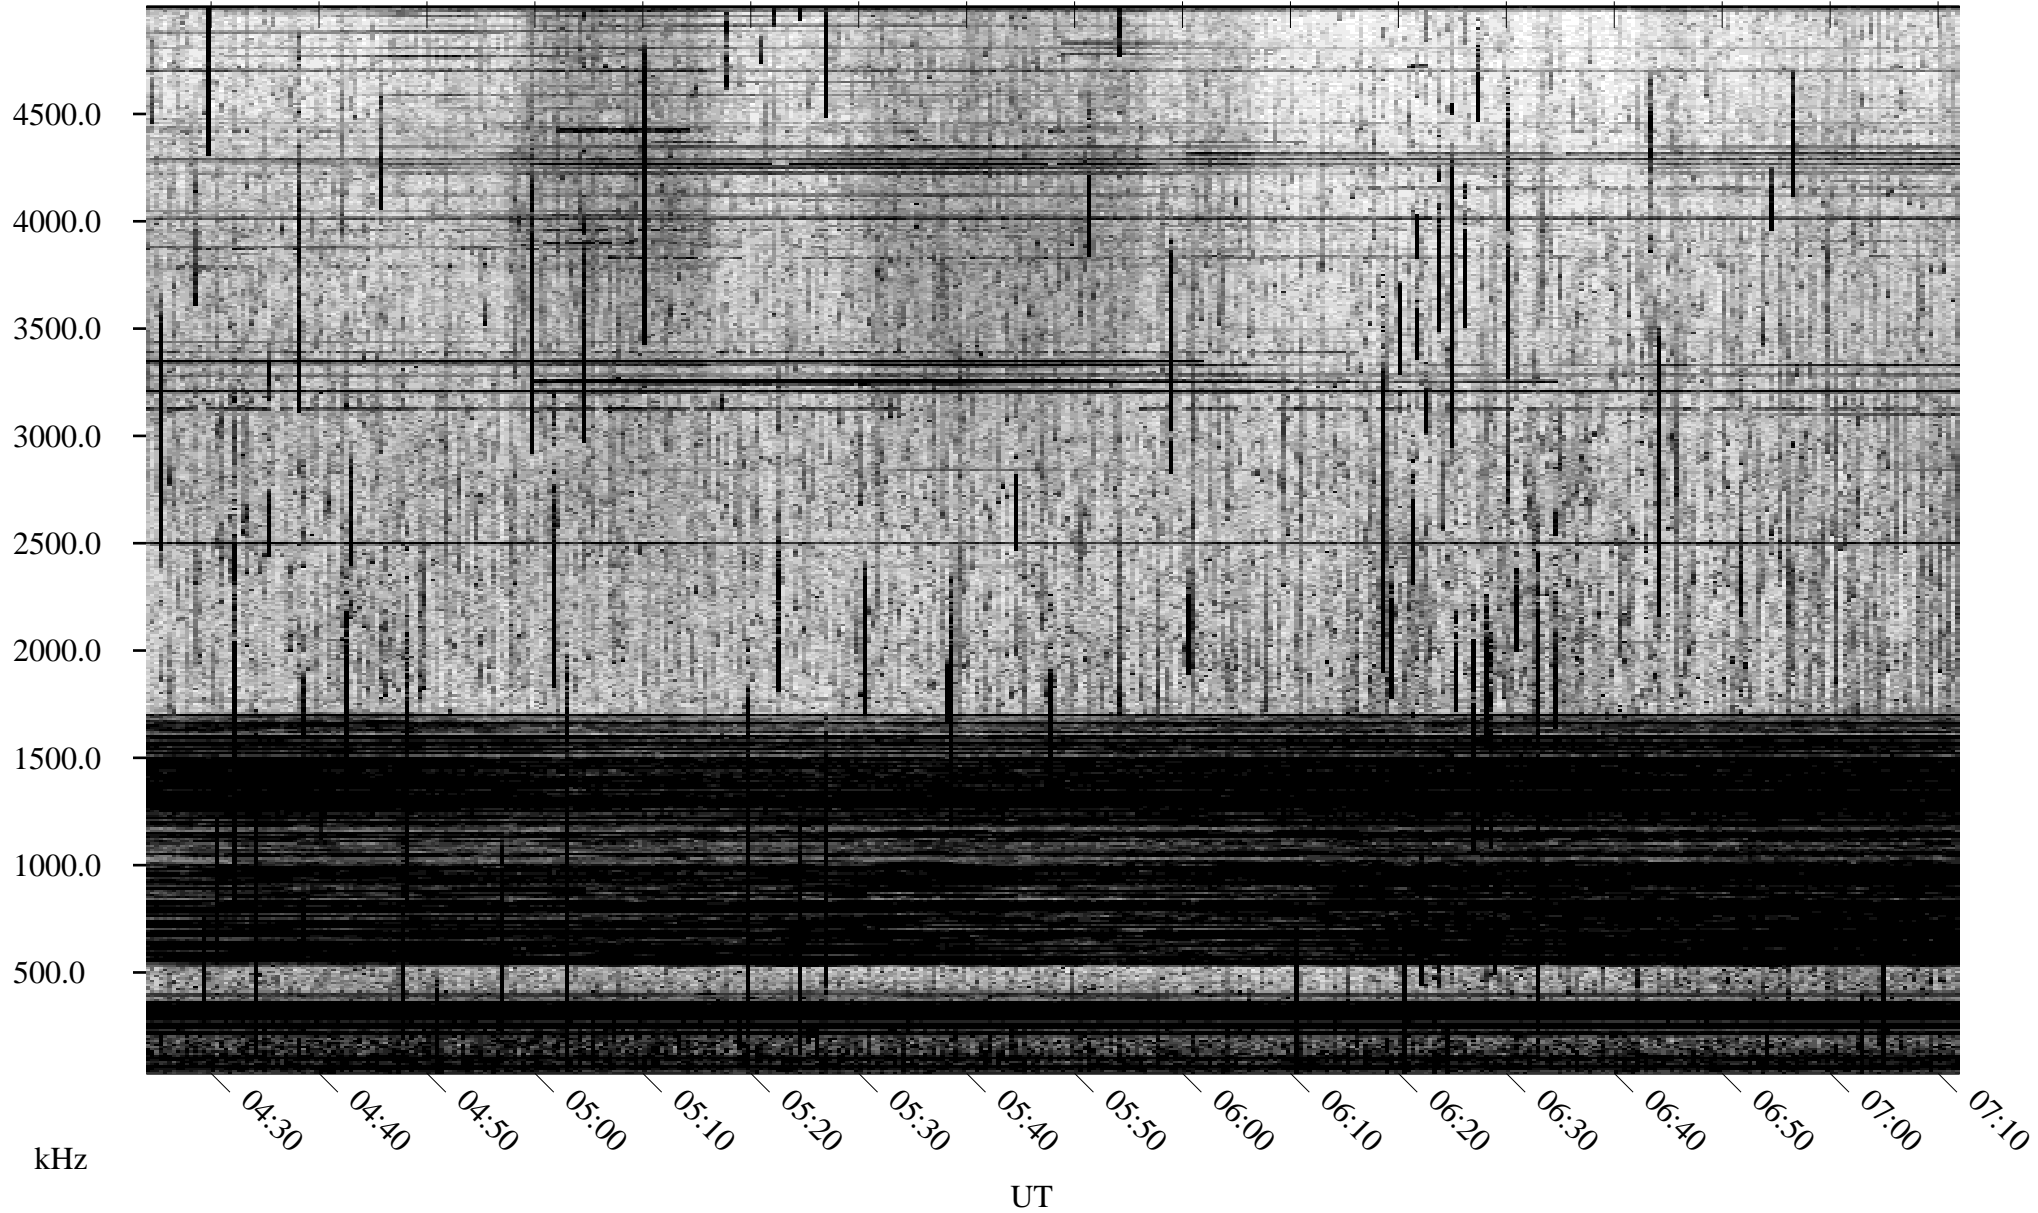

07/01/2004 Churchill, Manitoba

Linear Scale Black = 161 White = 15

ch04183l.r02m max_12

Page 1

07/01/2004 Churchill, Manitoba

Linear Scale Black = 161 White = 15

ch04183l.r02m max_12

Page 2

07/02/2004 Churchill, Manitoba

Linear Scale Black = 161 White = 15

ch04183l.r02m max_12

Page 3

07/02/2004 Churchill, Manitoba

Linear Scale Black = 161 White = 15

ch04183l.r02m max_12

Page 4

07/02/2004 Churchill, Manitoba

Linear Scale Black = 161 White = 15

ch04183l.r02m max_12

Page 5

07/02/2004 Churchill, Manitoba

Linear Scale Black = 161 White = 15

ch04183l.r02m max_12

Page 6

07/02/2004 Churchill, Manitoba

Linear Scale Black = 161 White = 15

ch04183l.r02m max_12

07/02/2004 Churchill, Manitoba

Linear Scale Black = 161 White = 15

ch04183l.r02m max_12