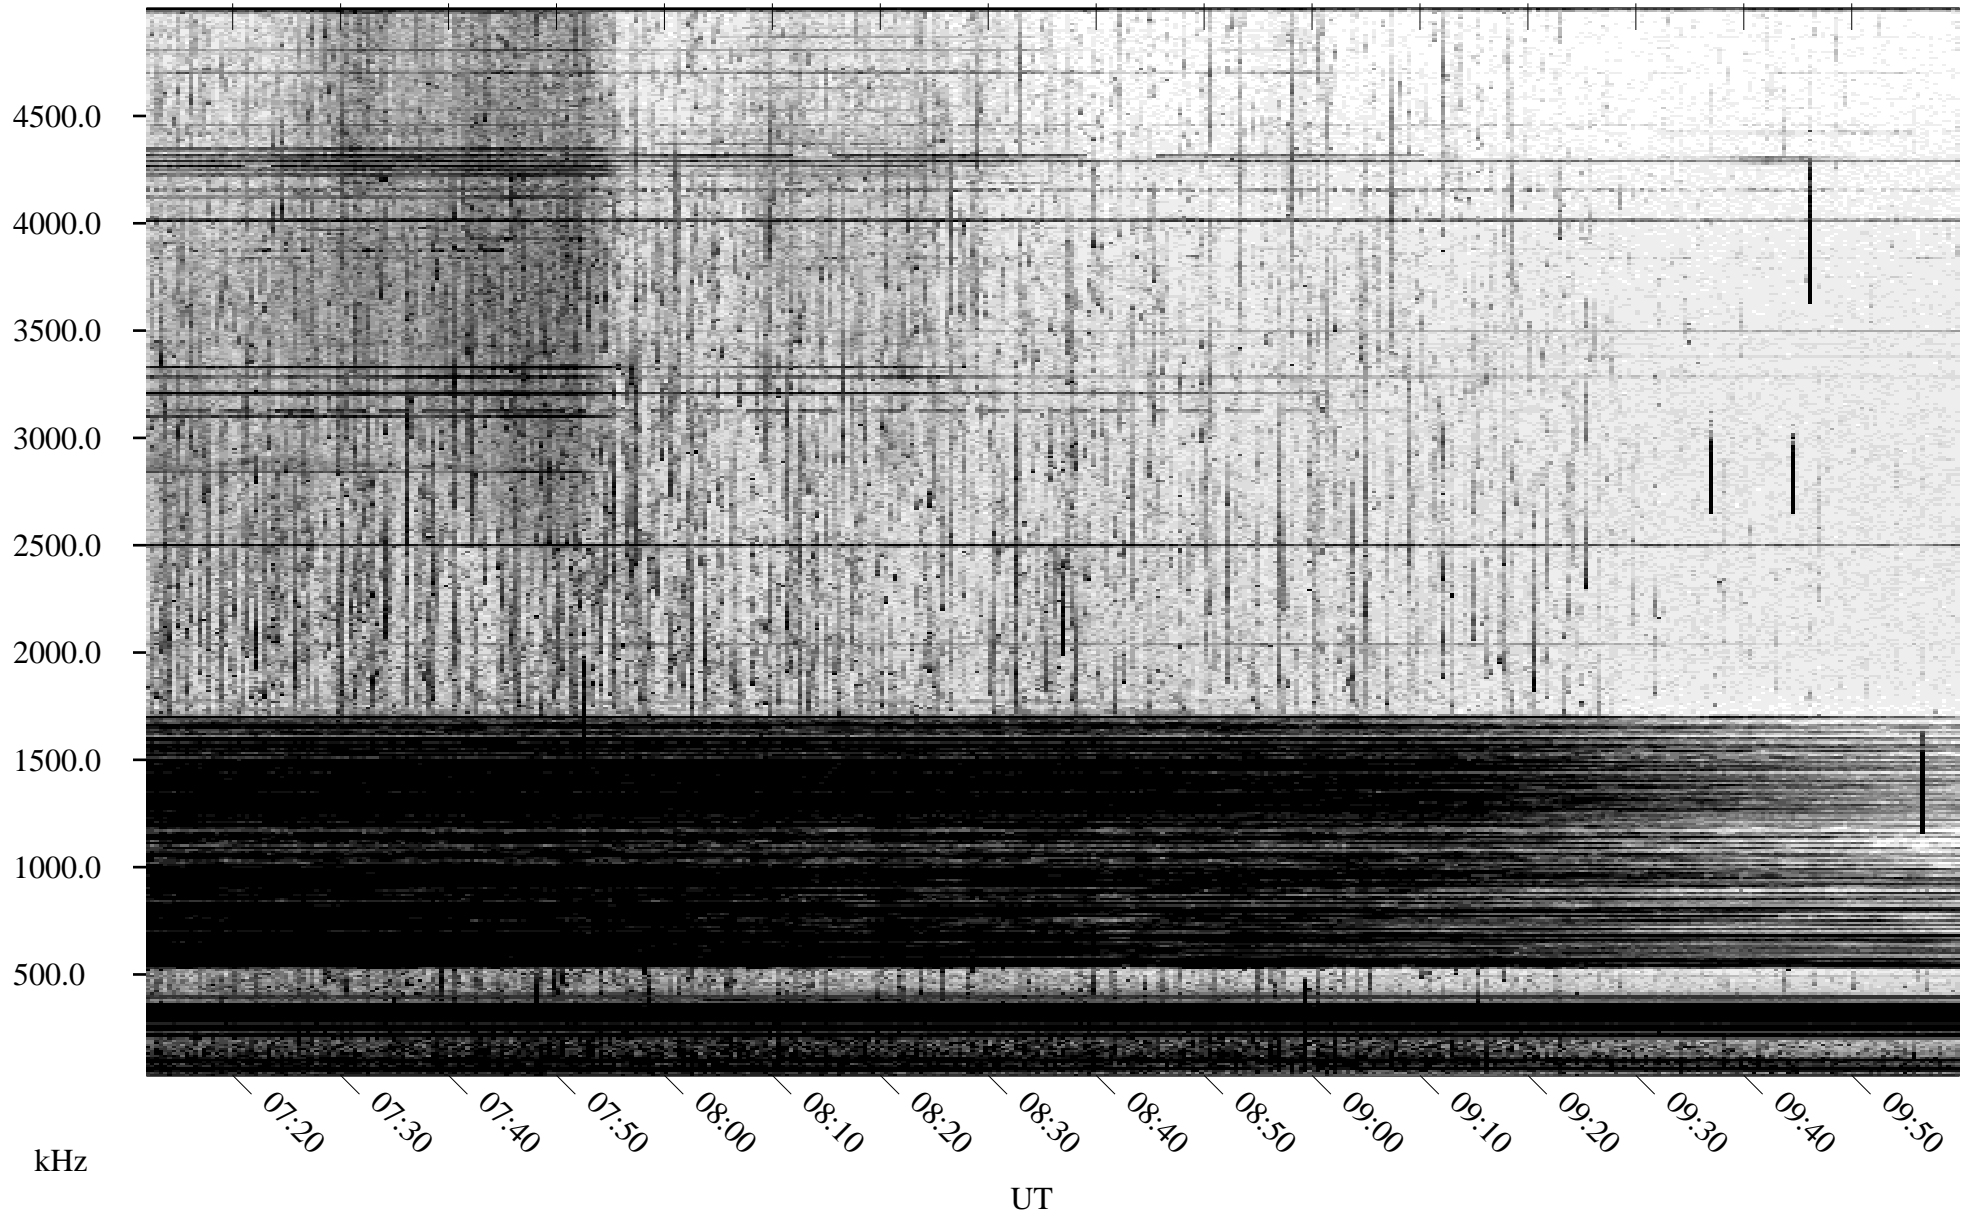

07/01/2004 Churchill, Manitoba

Linear Scale Black = 161 White = 15

ch04183l.r02m max_12

Page 1

07/01/2004 Churchill, Manitoba

Linear Scale Black = 161 White = 15

ch04183l.r02m max_12

Page 2

07/02/2004 Churchill, Manitoba

Linear Scale Black = 161 White = 15

ch04183l.r02m max_12

Page 3

07/02/2004 Churchill, Manitoba

Linear Scale Black = 161 White = 15

ch04183l.r02m max_12

Page 4

07/02/2004 Churchill, Manitoba

Linear Scale Black = 161 White = 15

ch04183l.r02m max_12

Page 5

07/02/2004 Churchill, Manitoba

Linear Scale Black = 161 White = 15

ch04183l.r02m max_12

Page 6

07/02/2004 Churchill, Manitoba

Linear Scale Black = 161 White = 15

ch04183l.r02m max_12

07/02/2004 Churchill, Manitoba

Linear Scale Black = 161 White = 15

ch04183l.r02m max_12