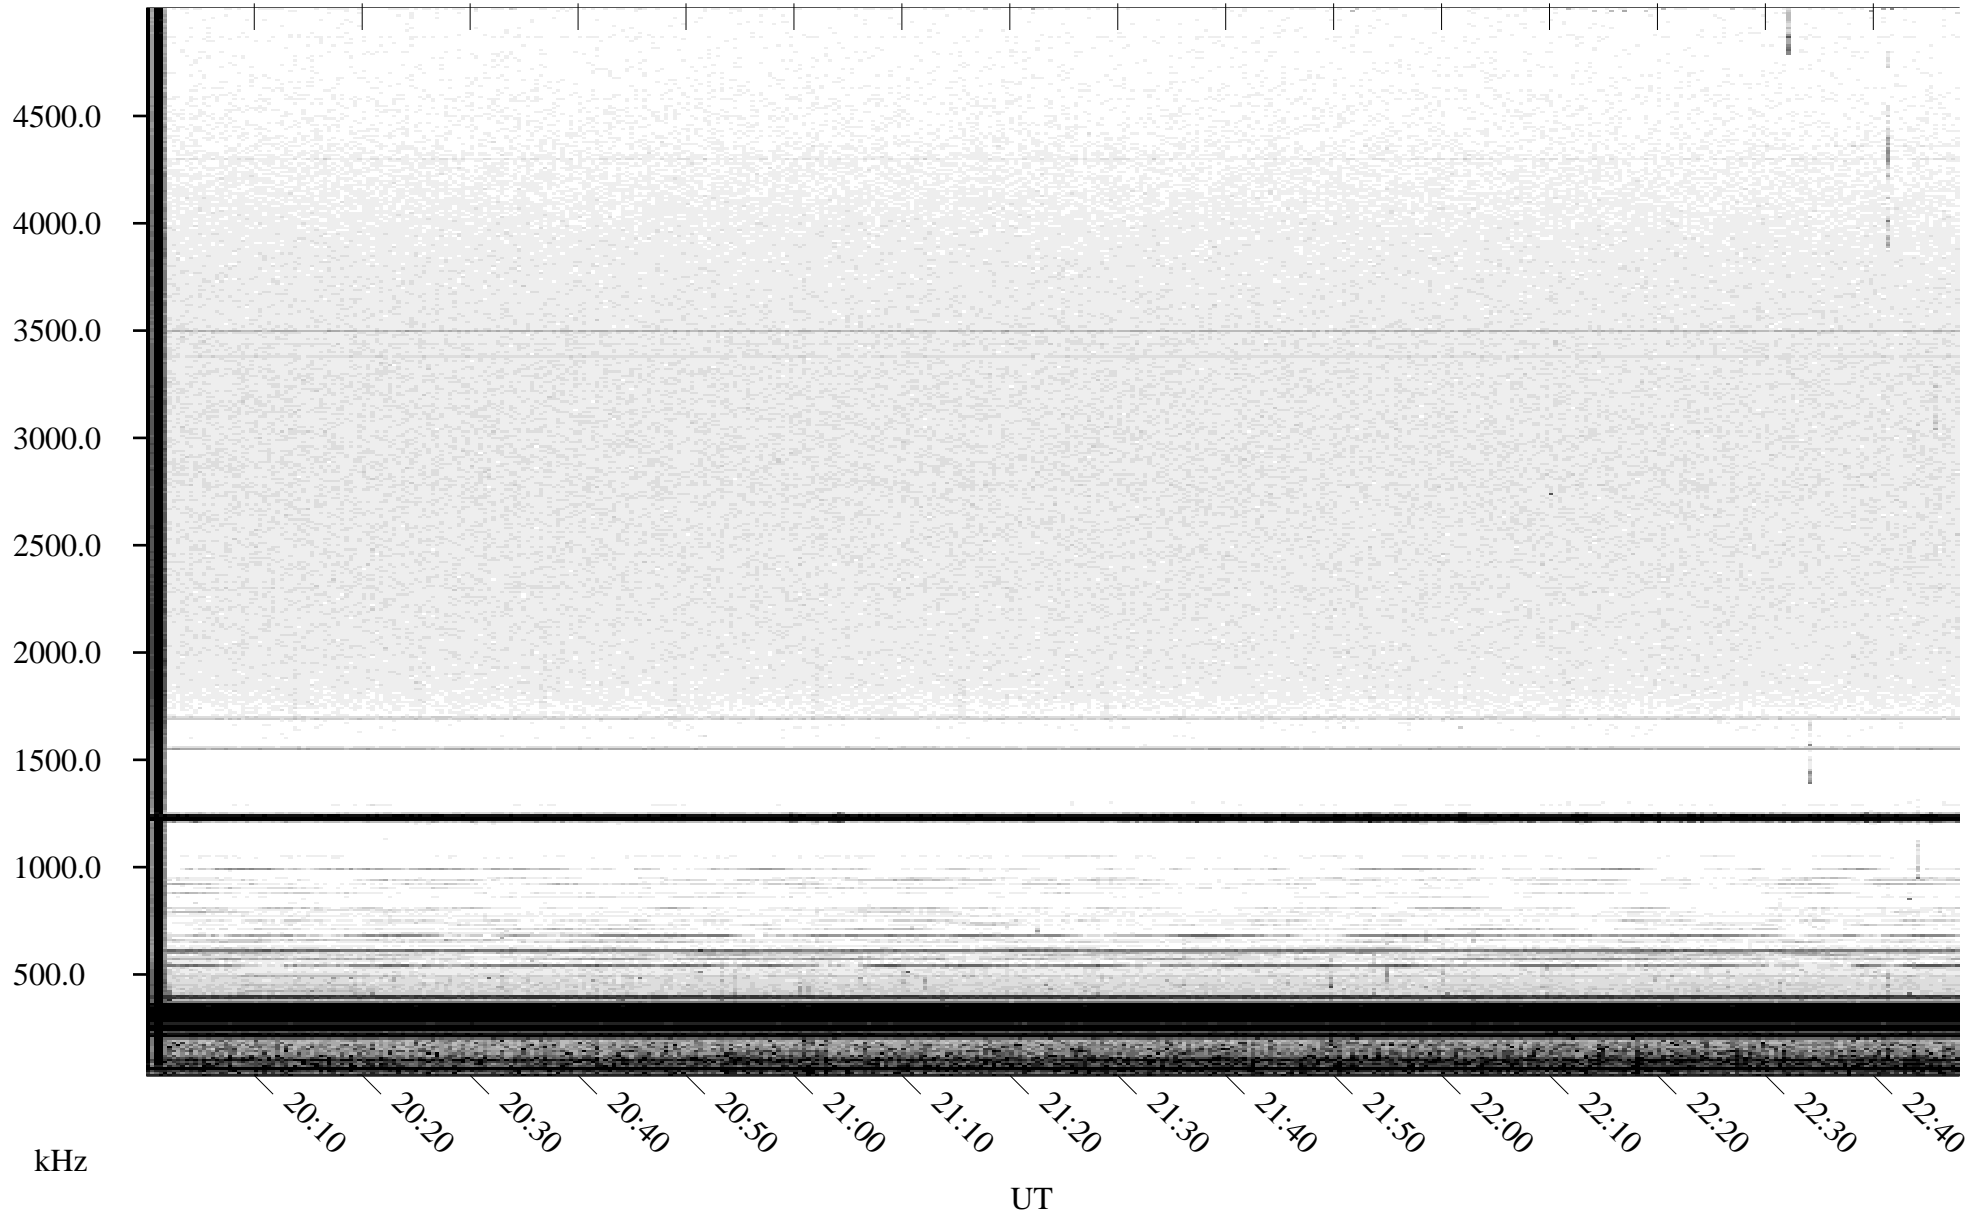

07/01/2004 Churchill, Manitoba

Linear Scale Black = 161 White = 15

ch04183l.r02m max_12

Page 1

07/01/2004 Churchill, Manitoba

Linear Scale Black = 161 White = 15

ch04183l.r02m max_12

Page 2

07/02/2004 Churchill, Manitoba

Linear Scale Black = 161 White = 15

ch04183l.r02m max_12

Page 3

07/02/2004 Churchill, Manitoba

Linear Scale Black = 161 White = 15

ch04183l.r02m max_12

Page 4

07/02/2004 Churchill, Manitoba

Linear Scale Black = 161 White = 15

ch04183l.r02m max_12

Page 5

07/02/2004 Churchill, Manitoba

Linear Scale Black = 161 White = 15

ch04183l.r02m max_12

Page 6

07/02/2004 Churchill, Manitoba

Linear Scale Black = 161 White = 15

ch04183l.r02m max_12

07/02/2004 Churchill, Manitoba

Linear Scale Black = 161 White = 15

ch04183l.r02m max_12