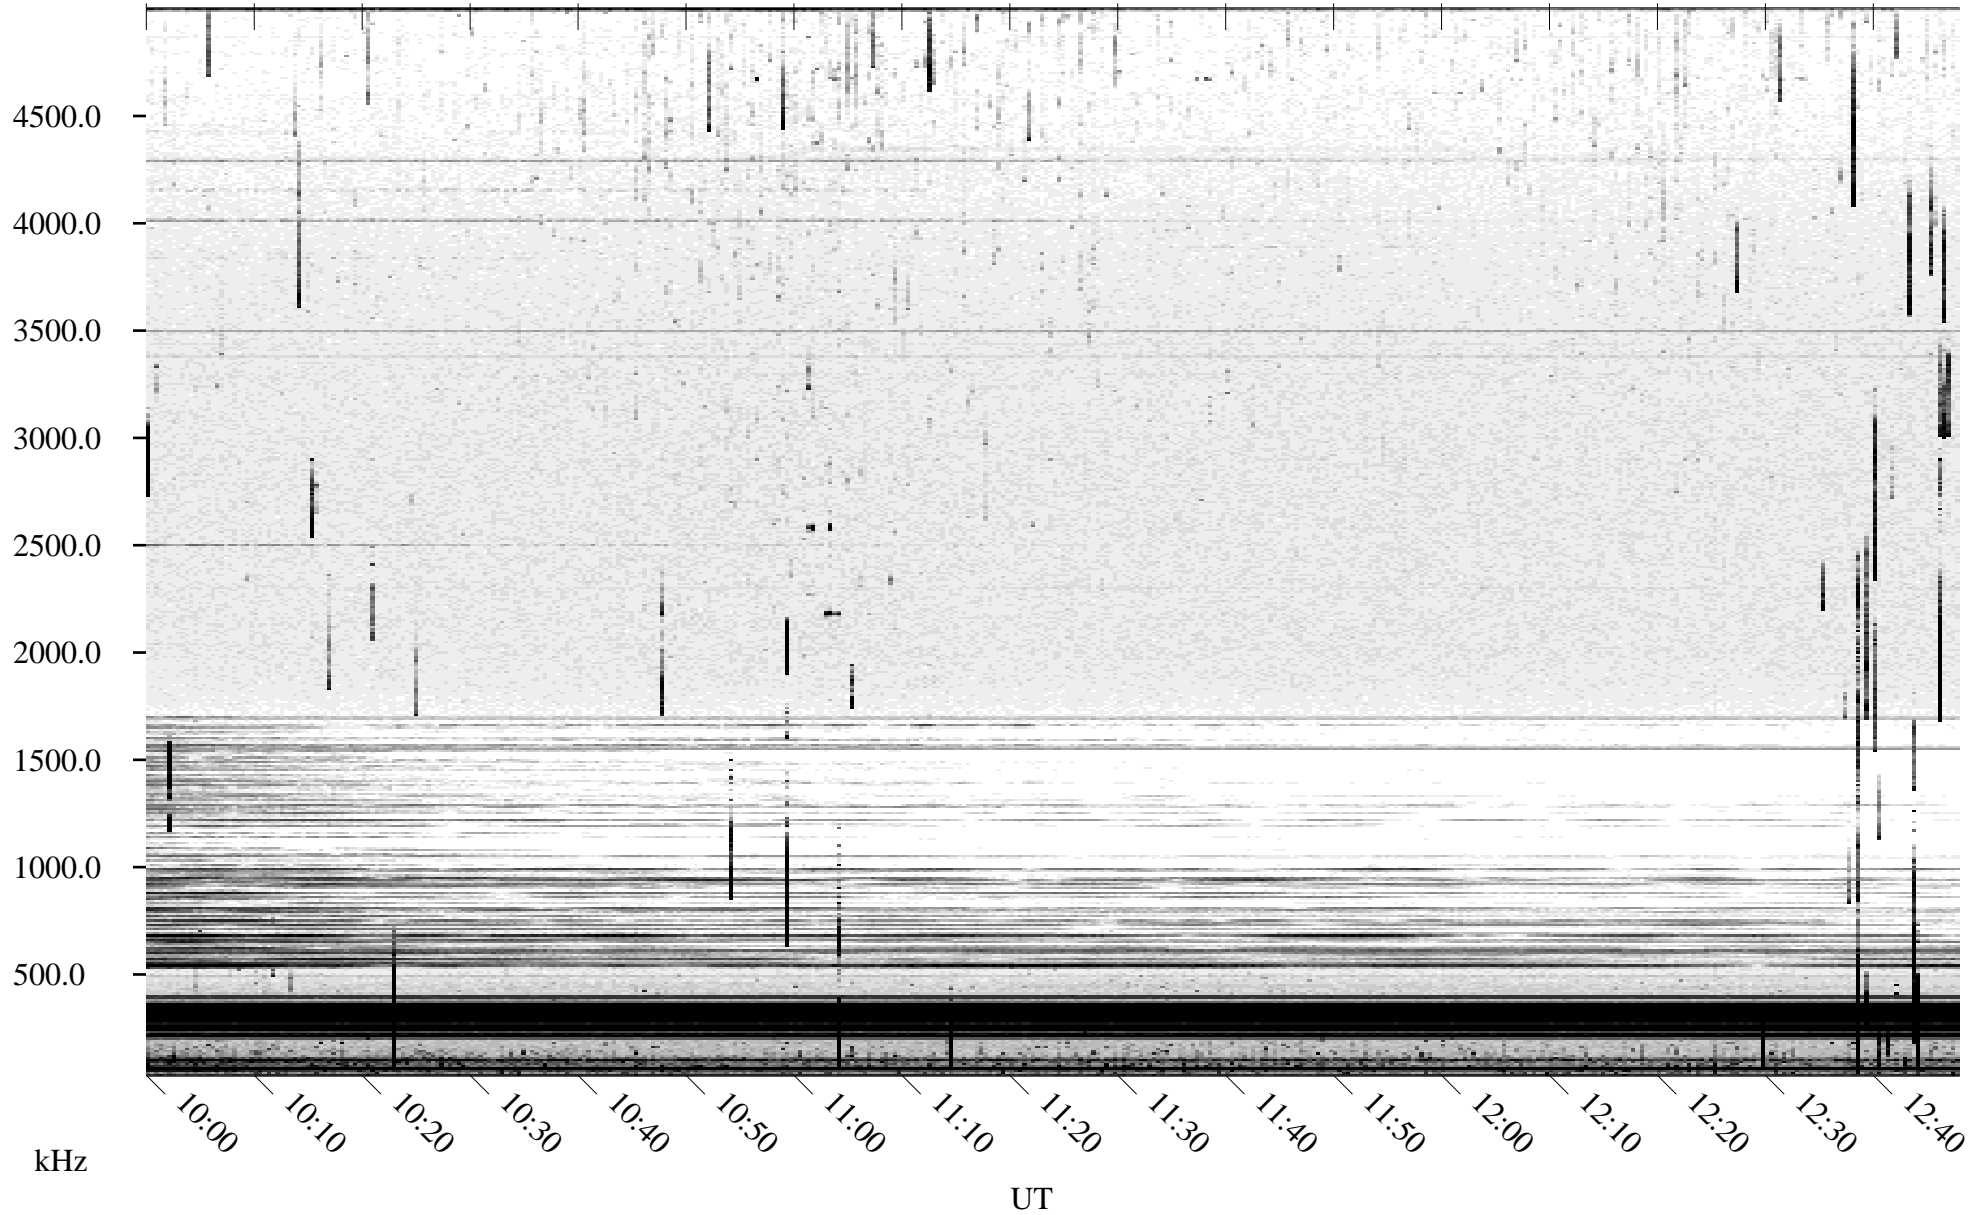

07/01/2004 Churchill, Manitoba

Linear Scale Black = 161 White = 15

ch04183l.r02m max_12

Page 1

07/01/2004 Churchill, Manitoba

Linear Scale Black = 161 White = 15

ch04183l.r02m max_12

Page 2

07/02/2004 Churchill, Manitoba

Linear Scale Black = 161 White = 15

ch04183l.r02m max_12

Page 3

07/02/2004 Churchill, Manitoba

Linear Scale Black = 161 White = 15

ch04183l.r02m max_12

Page 4

07/02/2004 Churchill, Manitoba

Linear Scale Black = 161 White = 15

ch04183l.r02m max_12

Page 5

07/02/2004 Churchill, Manitoba

Linear Scale Black = 161 White = 15

ch04183l.r02m max_12

Page 6

07/02/2004 Churchill, Manitoba

Linear Scale Black = 161 White = 15

ch04183l.r02m max_12

07/02/2004 Churchill, Manitoba

Linear Scale Black = 161 White = 15

ch04183l.r02m max_12