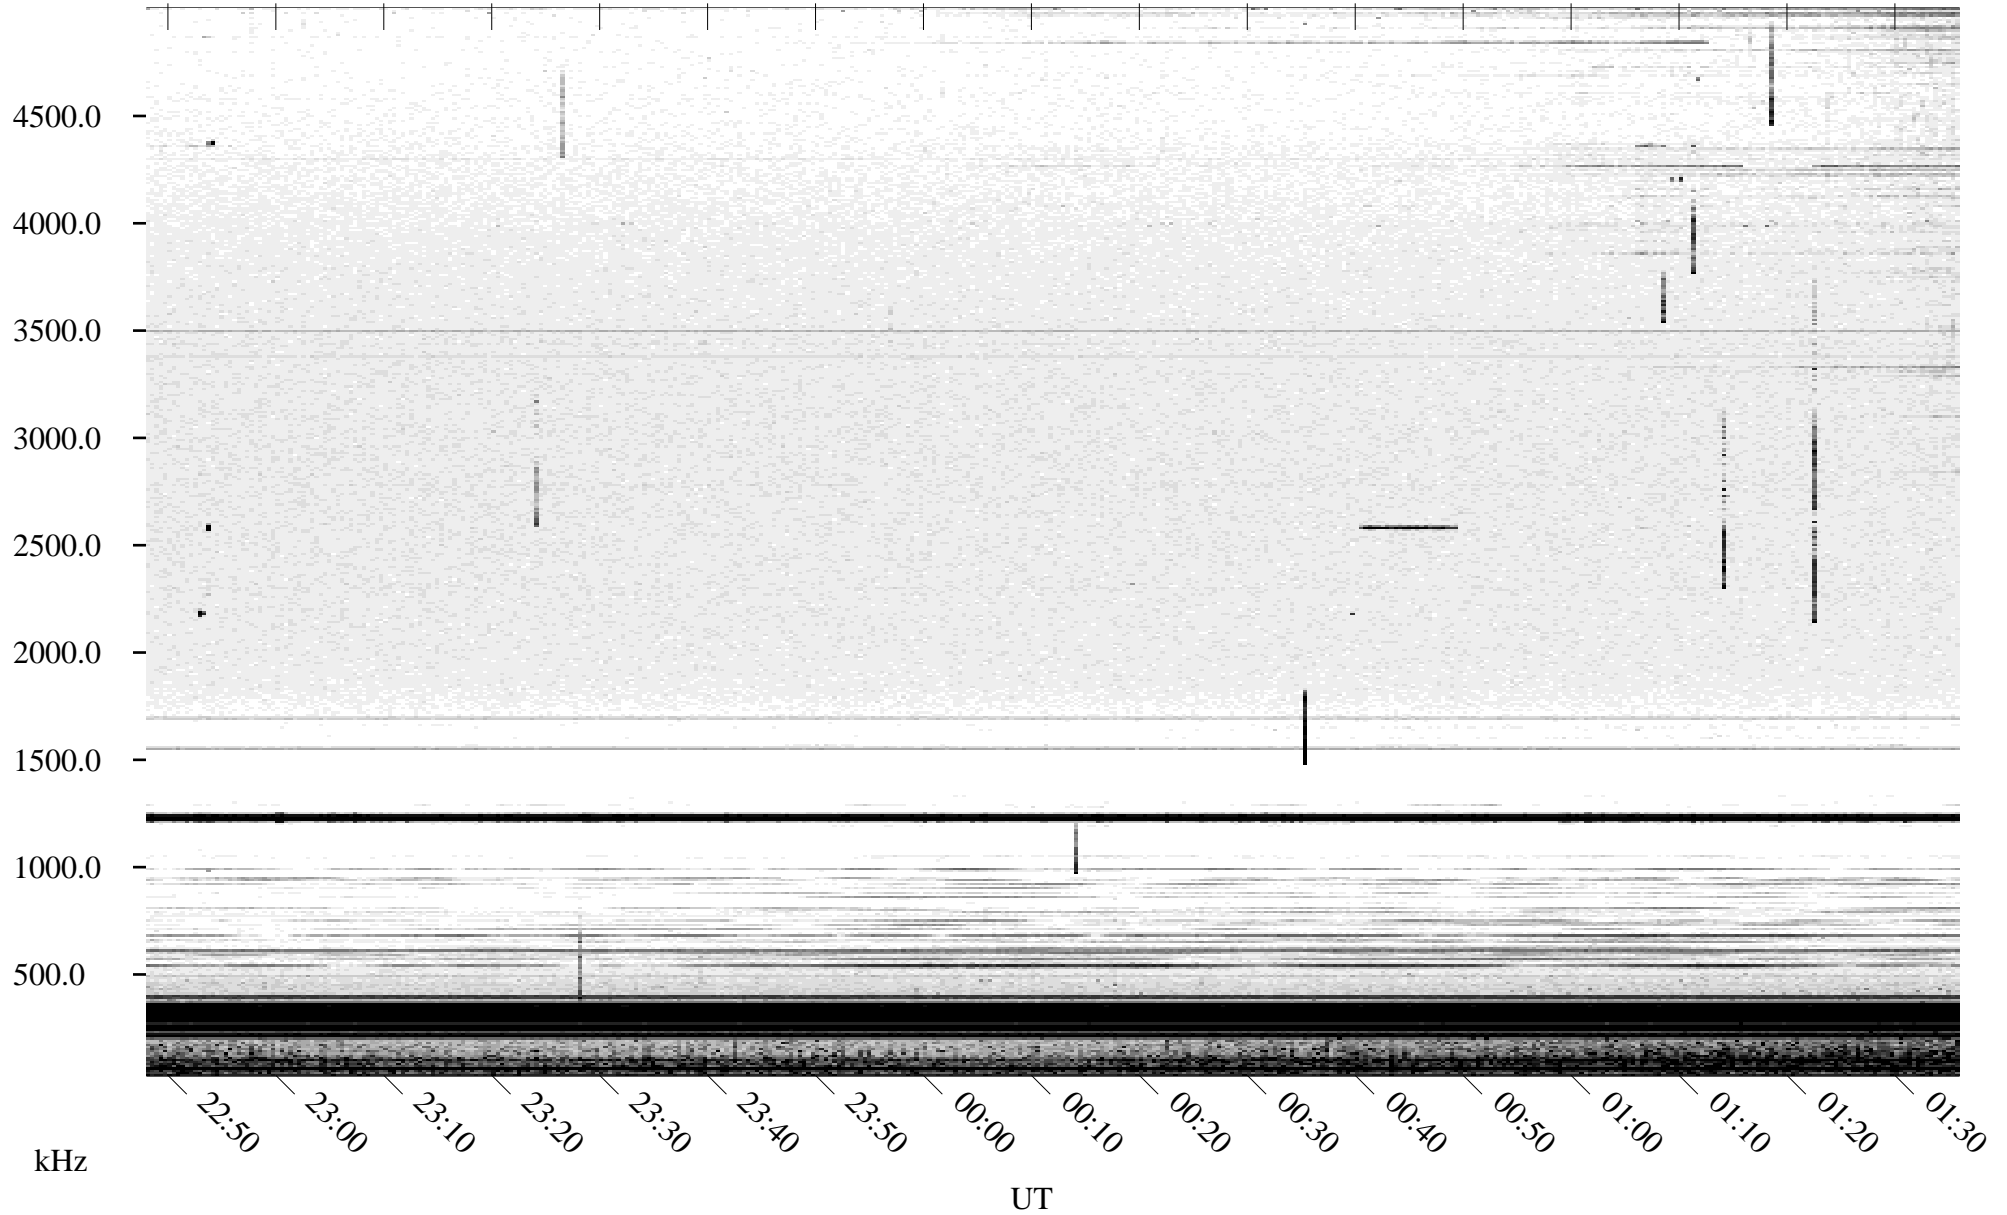

07/01/2004 Churchill, Manitoba

Linear Scale Black = 161 White = 15

ch04183l.r02m max_12

Page 1

07/01/2004 Churchill, Manitoba

Linear Scale Black = 161 White = 15

ch04183l.r02m max_12

Page 2

07/02/2004 Churchill, Manitoba

Linear Scale Black = 161 White = 15

ch04183l.r02m max_12

Page 3

07/02/2004 Churchill, Manitoba

Linear Scale Black = 161 White = 15

ch04183l.r02m max_12

Page 4

07/02/2004 Churchill, Manitoba

Linear Scale Black = 161 White = 15

ch04183l.r02m max_12

Page 5

07/02/2004 Churchill, Manitoba

Linear Scale Black = 161 White = 15

ch04183l.r02m max_12

Page 6

07/02/2004 Churchill, Manitoba

Linear Scale Black = 161 White = 15

ch04183l.r02m max_12

07/02/2004 Churchill, Manitoba

Linear Scale Black = 161 White = 15

ch04183l.r02m max_12