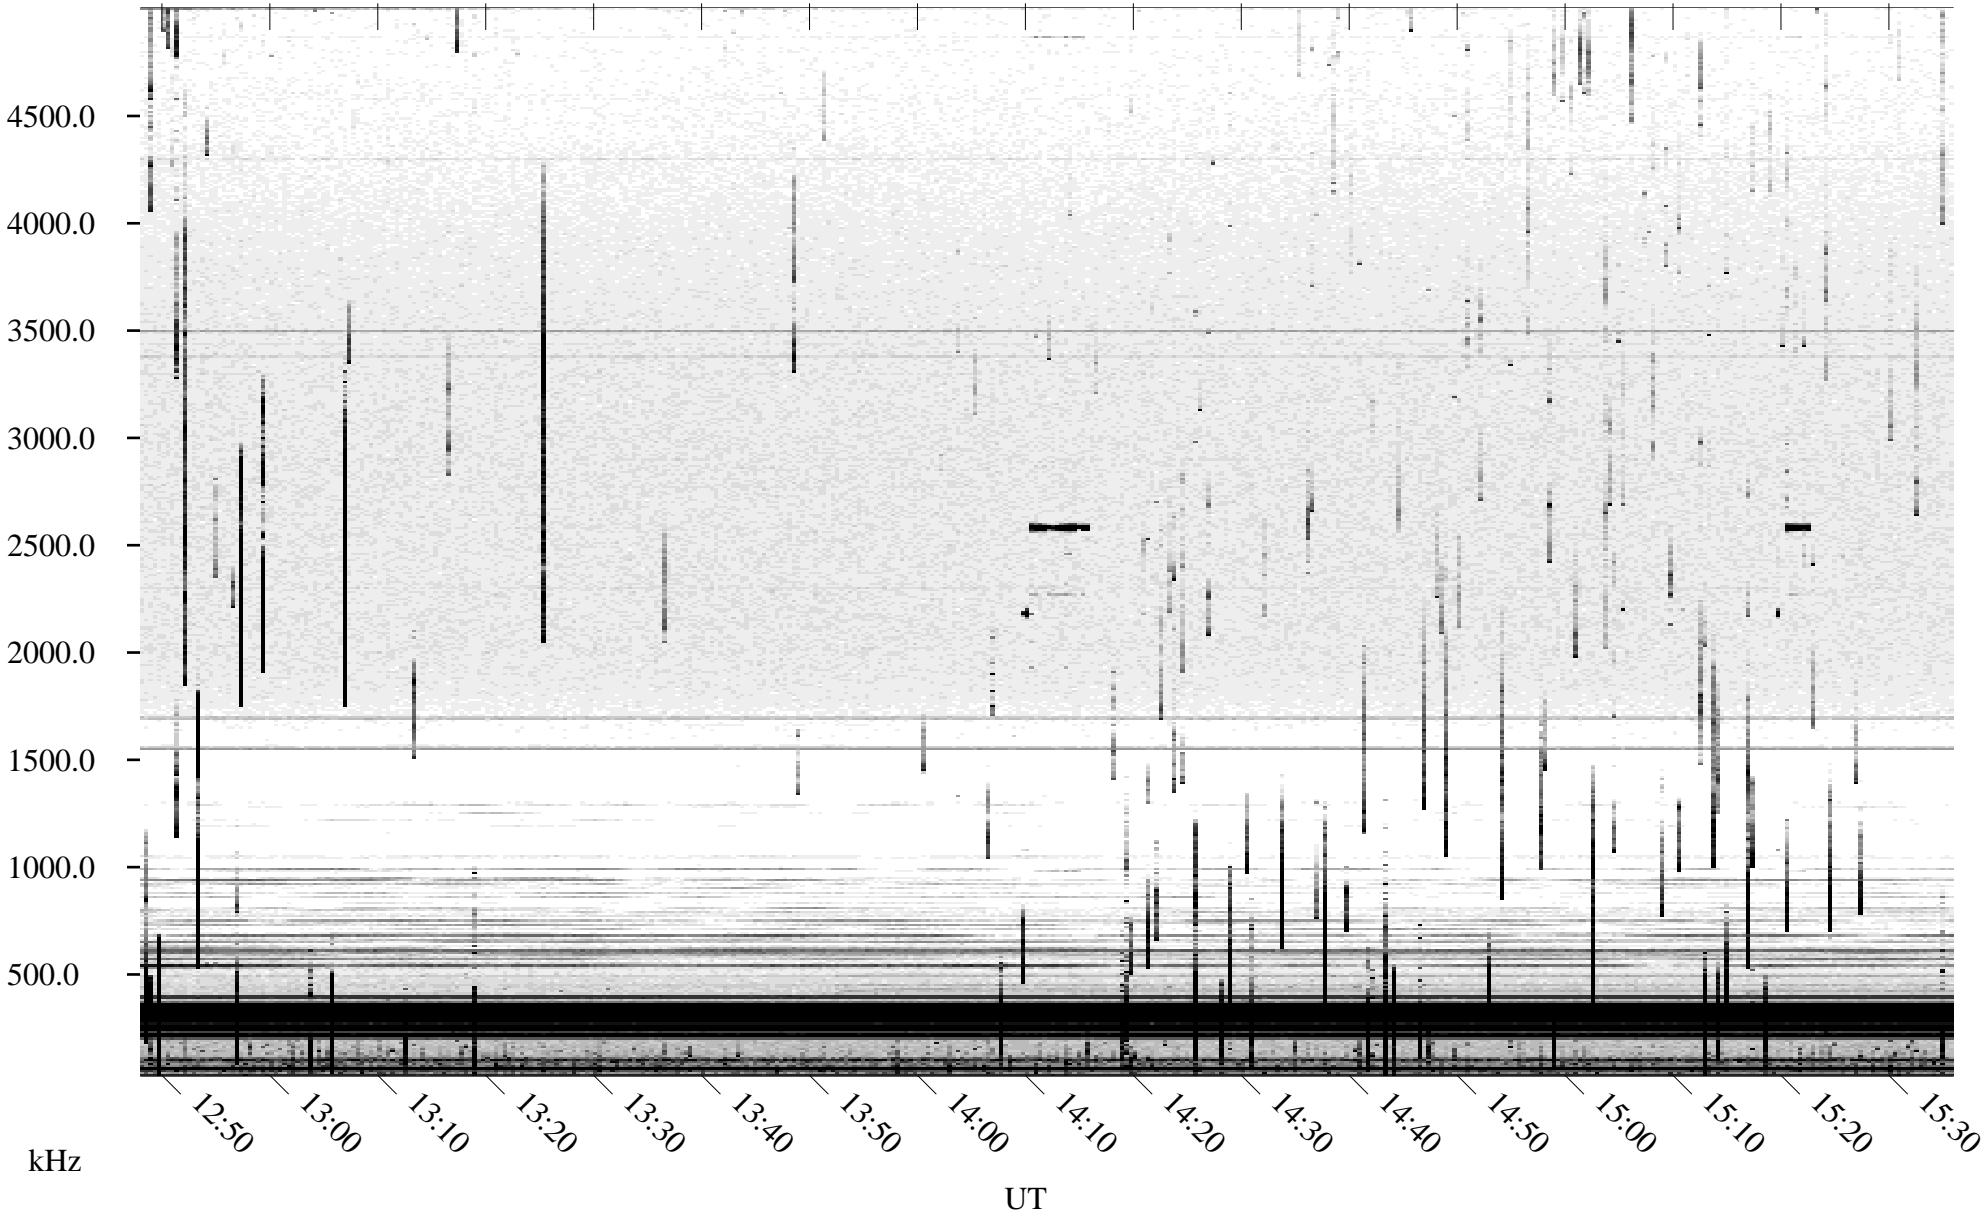

07/01/2004 Churchill, Manitoba

Linear Scale Black = 161 White = 15

ch04183l.r02m max_12

Page 1

07/01/2004 Churchill, Manitoba

Linear Scale Black = 161 White = 15

ch04183l.r02m max_12

Page 2

07/02/2004 Churchill, Manitoba

Linear Scale Black = 161 White = 15

ch04183l.r02m max_12

Page 3

07/02/2004 Churchill, Manitoba

Linear Scale Black = 161 White = 15

ch04183l.r02m max_12

Page 4

07/02/2004 Churchill, Manitoba

Linear Scale Black = 161 White = 15

ch04183l.r02m max_12

Page 5

07/02/2004 Churchill, Manitoba

Linear Scale Black = 161 White = 15

ch04183l.r02m max_12

Page 6

07/02/2004 Churchill, Manitoba

Linear Scale Black = 161 White = 15

ch04183l.r02m max_12

07/02/2004 Churchill, Manitoba

Linear Scale Black = 161 White = 15

ch04183l.r02m max_12