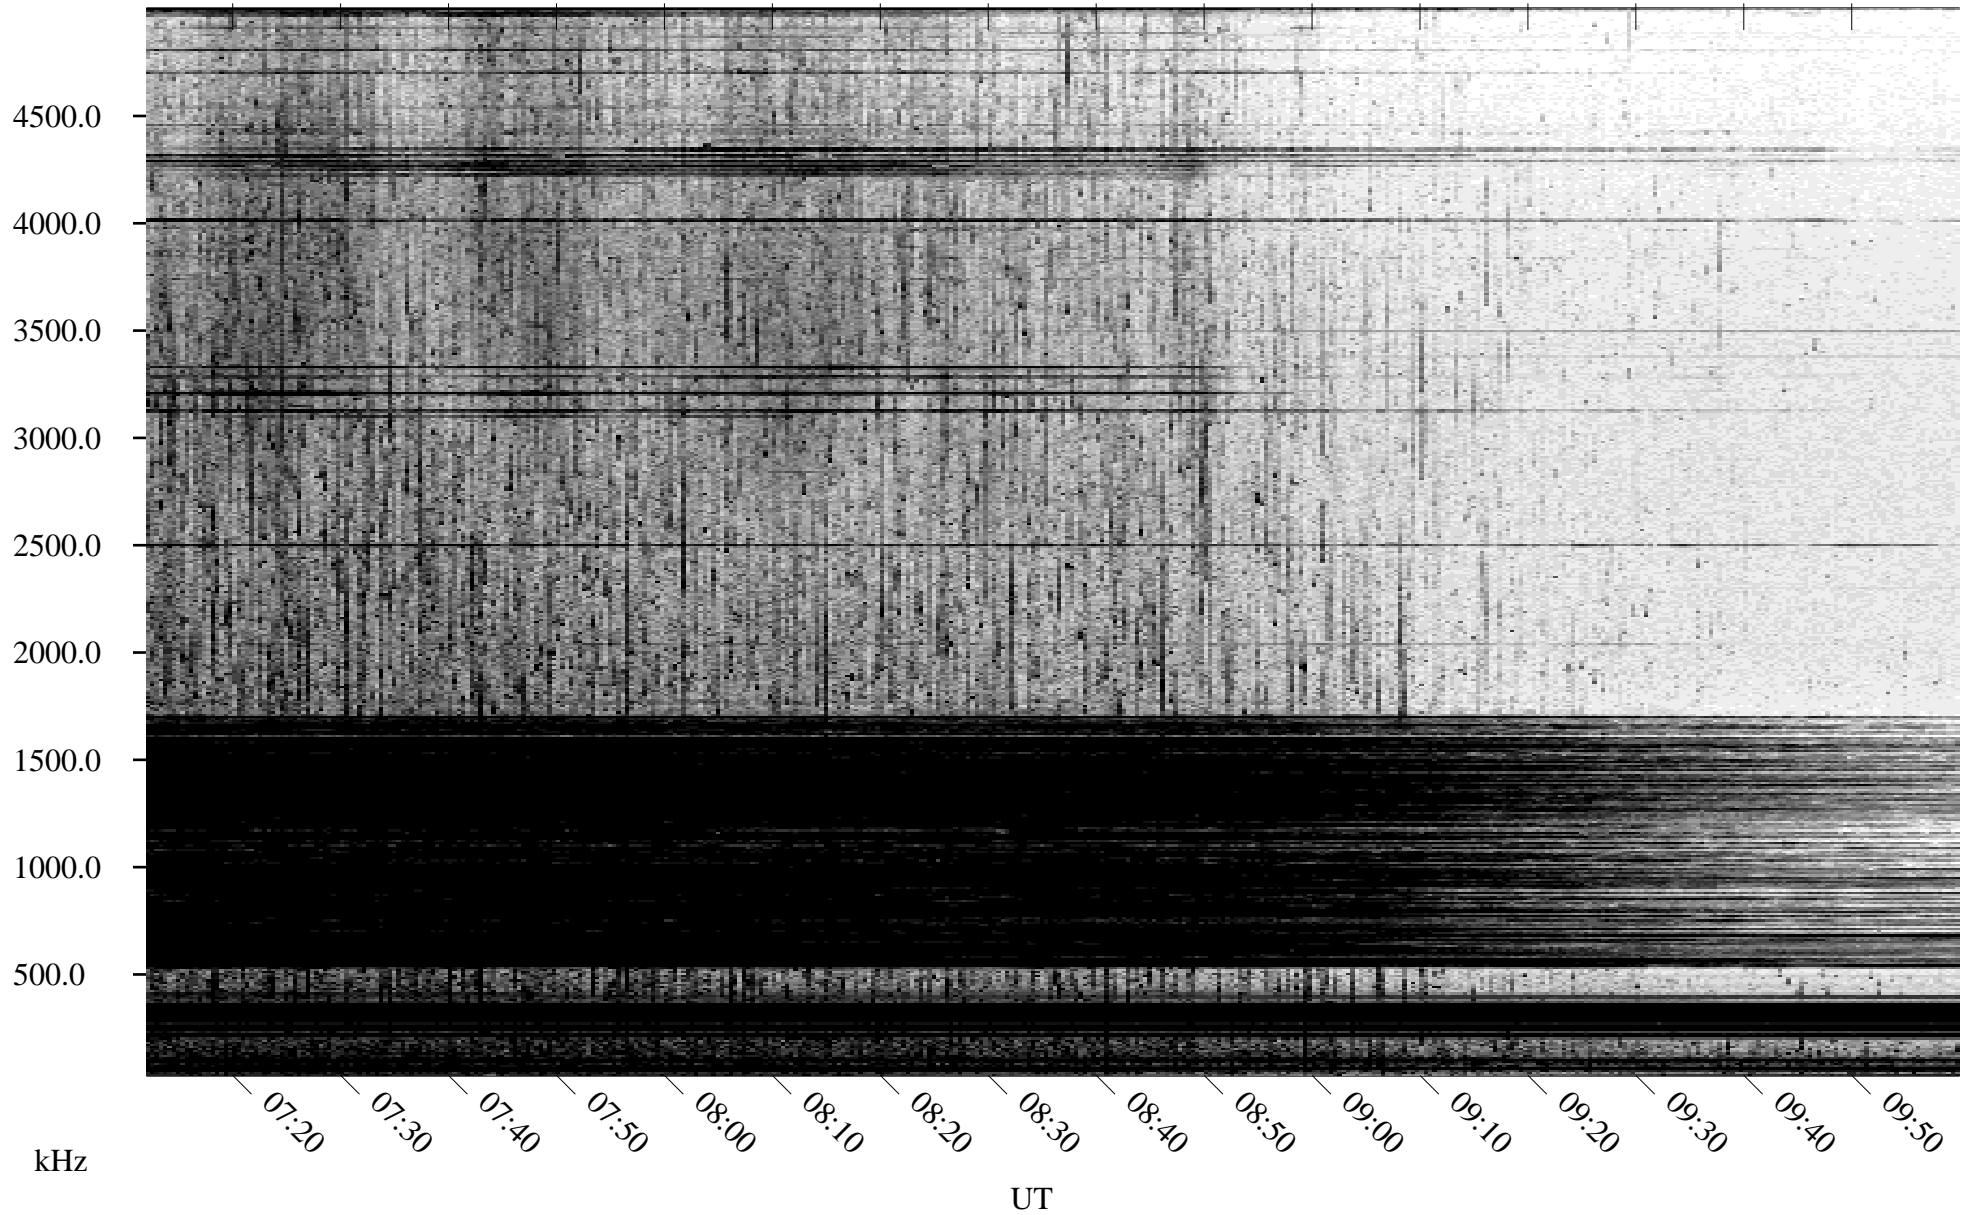

07/02/2004 Churchill, Manitoba

Linear Scale Black = 161 White = 15

ch04184l.r00m max_12

Page 1

07/02/2004 Churchill, Manitoba

Linear Scale Black = 161 White = 15

ch04184l.r00m max_12

Page 2

07/03/2004 Churchill, Manitoba

Linear Scale Black = 161 White = 15

ch04184l.r00m max_12

Page 3

07/03/2004 Churchill, Manitoba

Linear Scale Black = 161 White = 15

ch04184l.r00m max_12

Page 4

07/03/2004 Churchill, Manitoba

Linear Scale Black = 161 White = 15

ch04184l.r00m max_12

Page 5

07/03/2004 Churchill, Manitoba

Linear Scale Black = 161 White = 15

ch04184l.r00m max_12

Page 6

07/03/2004 Churchill, Manitoba

Linear Scale Black = 161 White = 15

ch04184l.r00m max_12

Page 7

07/03/2004 Churchill, Manitoba

Linear Scale Black = 161 White = 15

ch04184l.r00m max_12