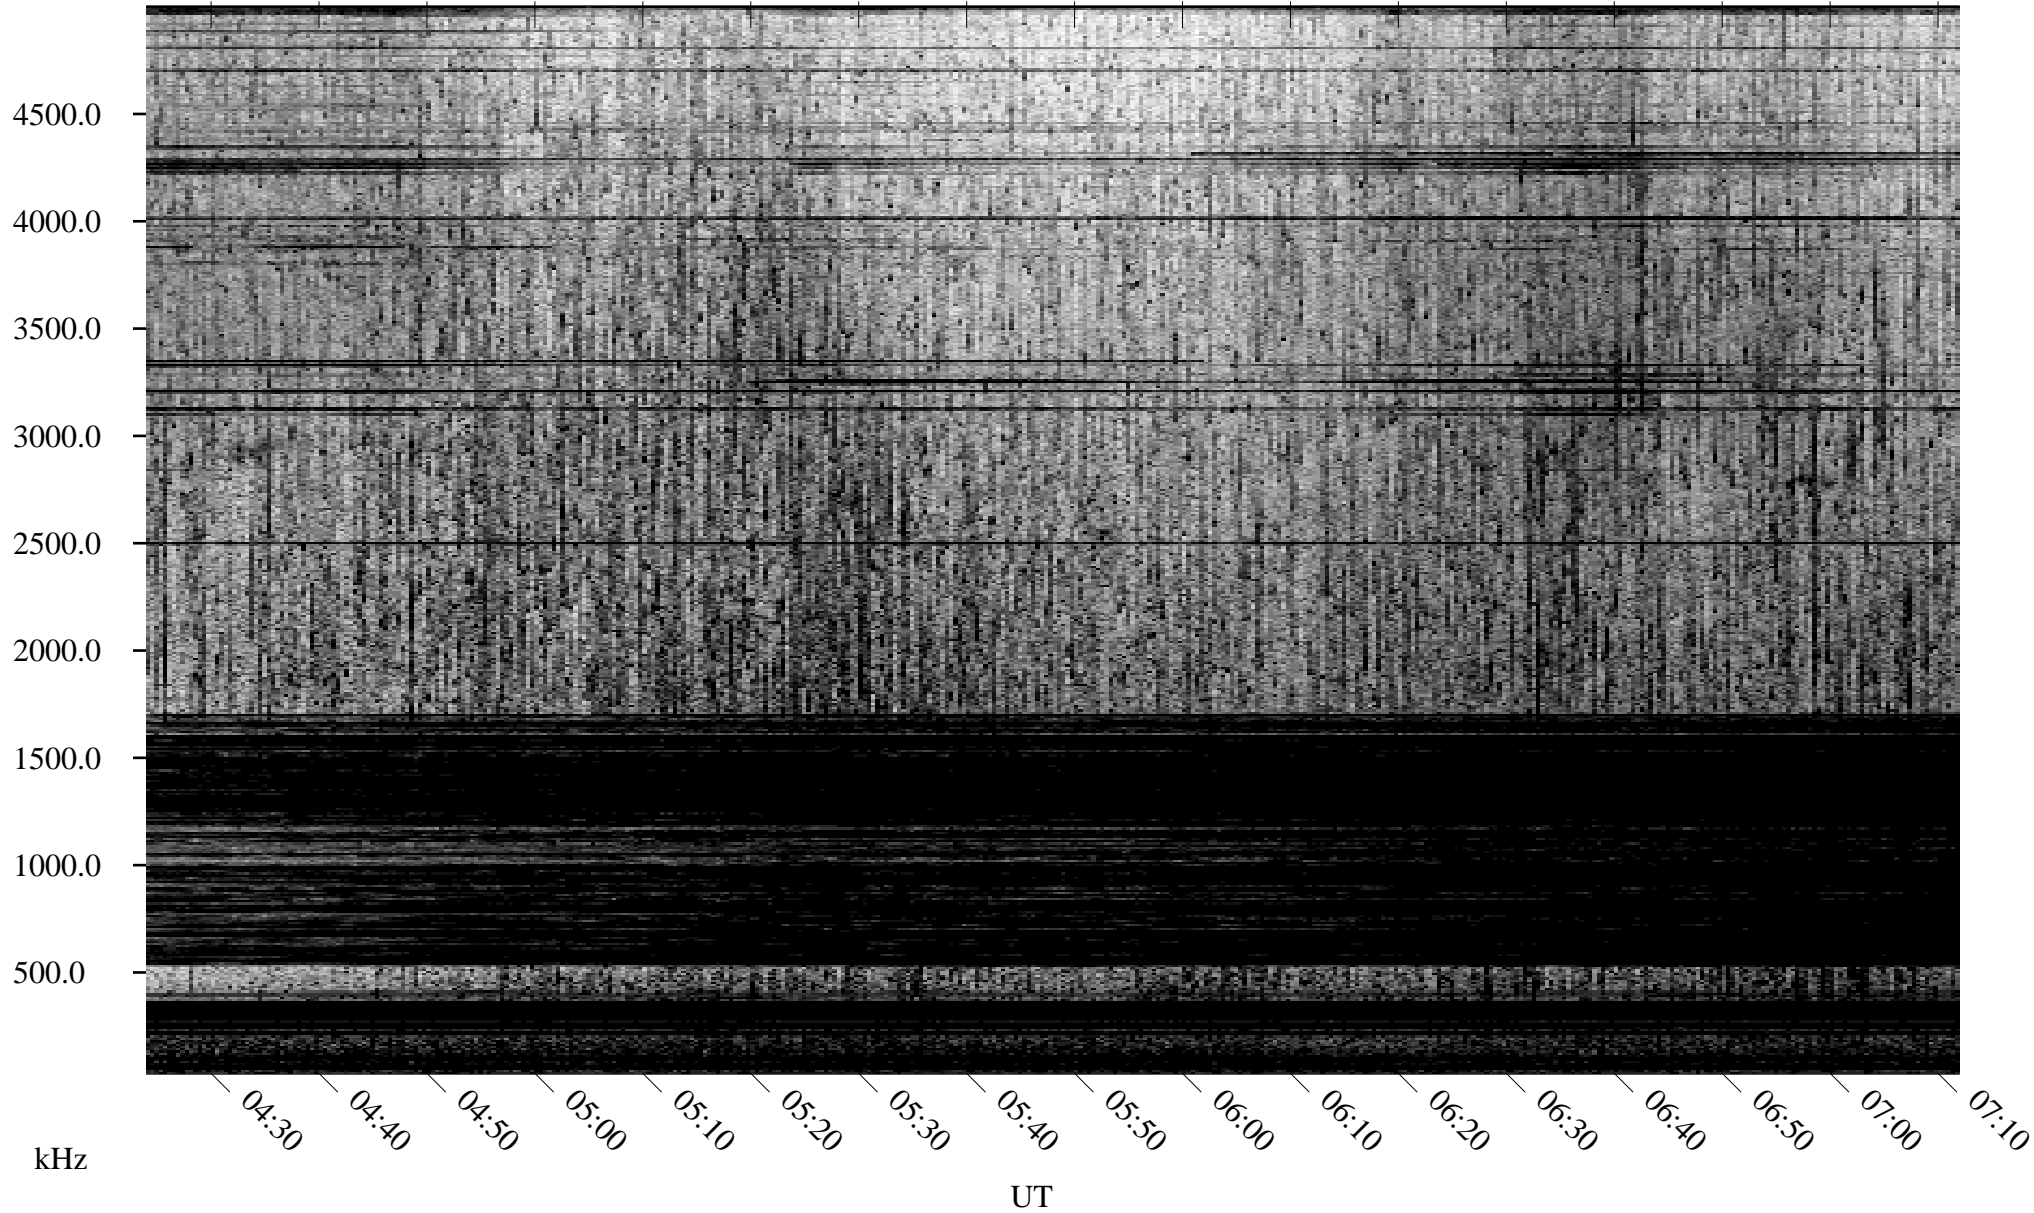

07/02/2004 Churchill, Manitoba

Linear Scale Black = 161 White = 15

ch04184l.r00m max_12

Page 1

07/02/2004 Churchill, Manitoba

Linear Scale Black = 161 White = 15

ch04184l.r00m max_12

Page 2

07/03/2004 Churchill, Manitoba

Linear Scale Black = 161 White = 15

ch04184l.r00m max_12

Page 3

07/03/2004 Churchill, Manitoba

Linear Scale Black = 161 White = 15

ch04184l.r00m max_12

Page 4

07/03/2004 Churchill, Manitoba

Linear Scale Black = 161 White = 15

ch04184l.r00m max_12

Page 5

07/03/2004 Churchill, Manitoba

Linear Scale Black = 161 White = 15

ch04184l.r00m max_12

Page 6

07/03/2004 Churchill, Manitoba

Linear Scale Black = 161 White = 15

ch04184l.r00m max_12

Page 7

07/03/2004 Churchill, Manitoba

Linear Scale Black = 161 White = 15

ch04184l.r00m max_12