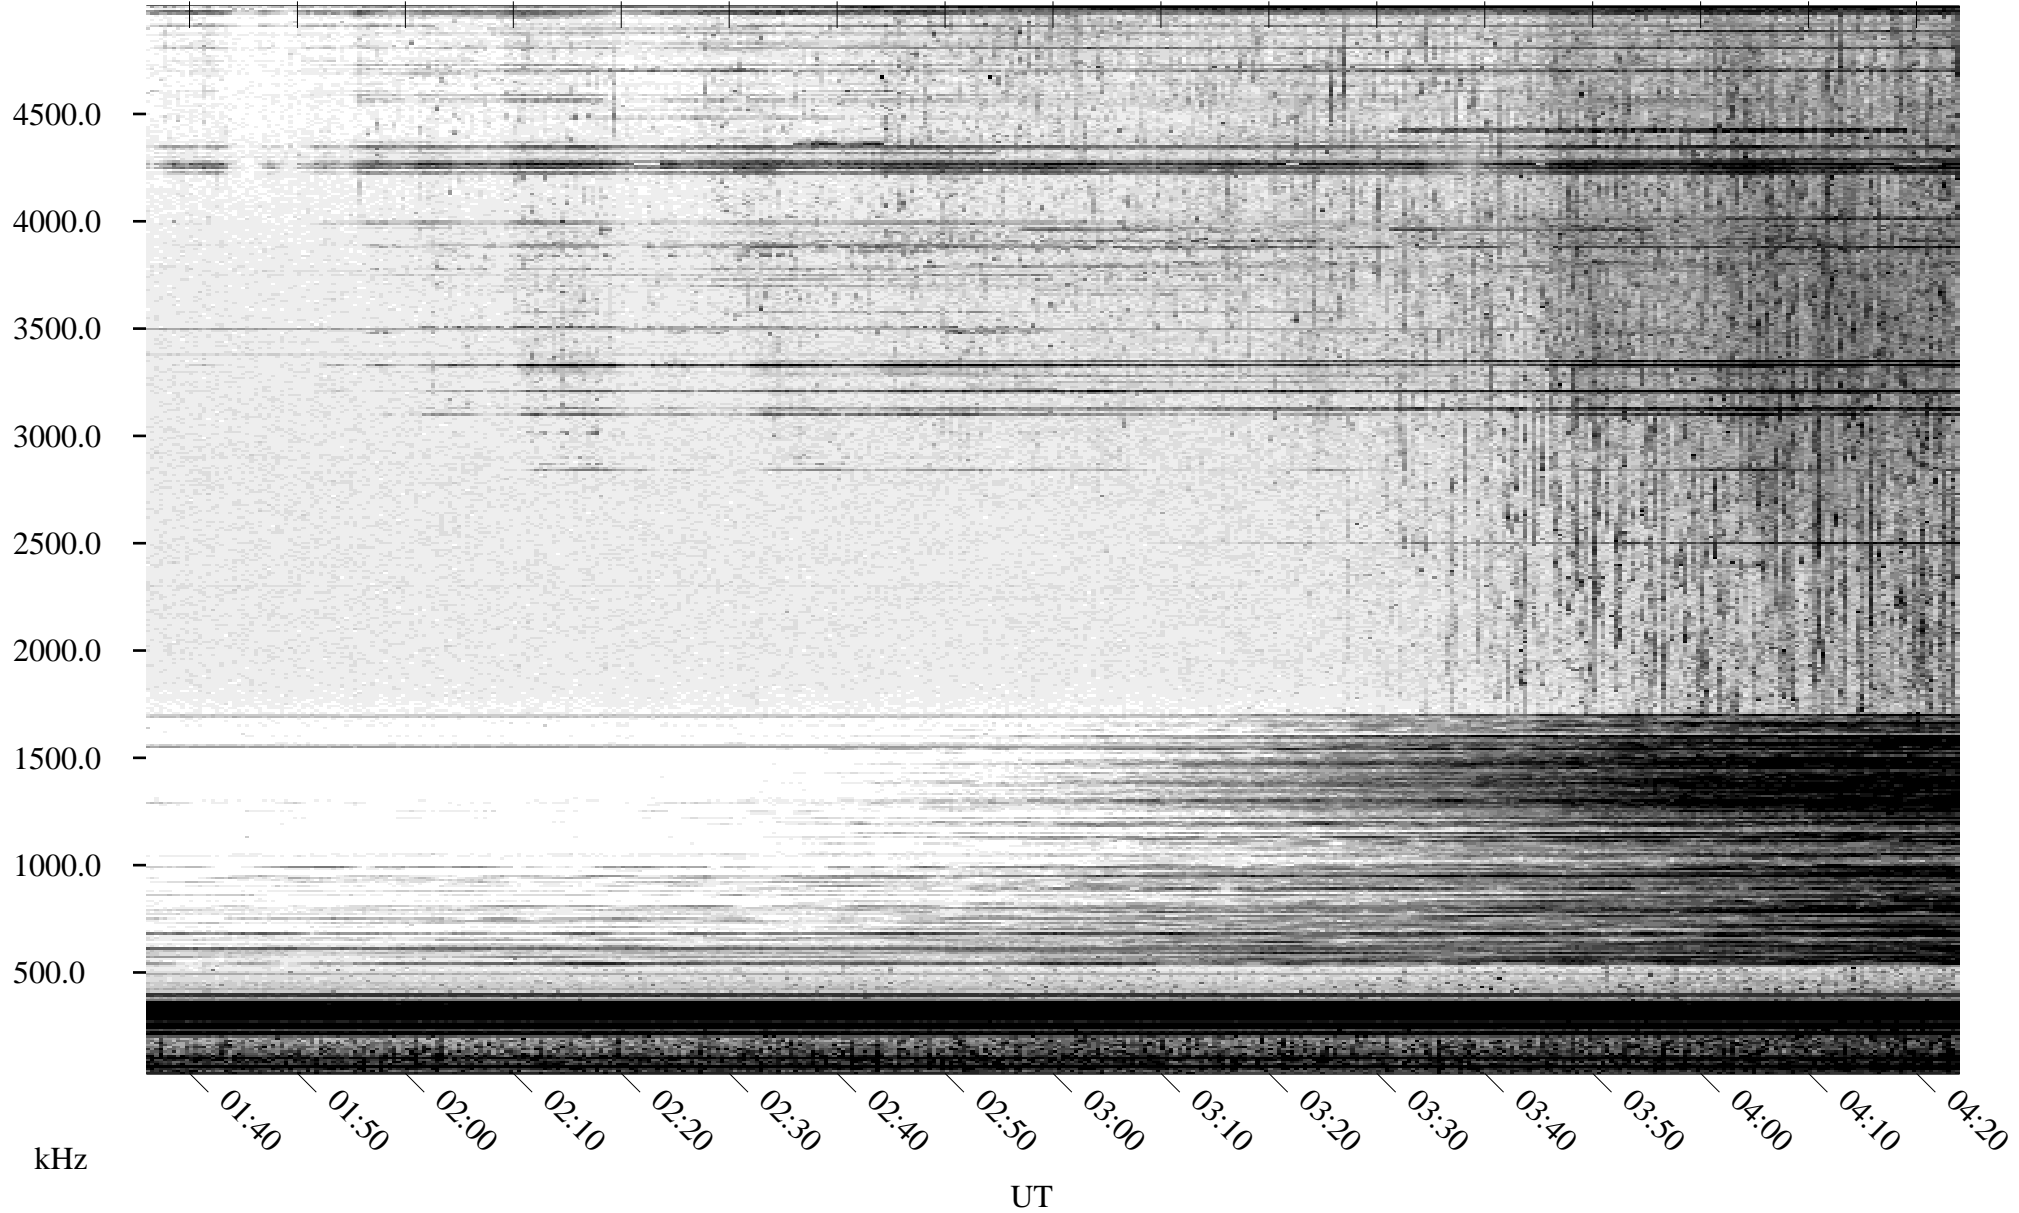

07/02/2004 Churchill, Manitoba

Linear Scale Black = 161 White = 15

ch04184l.r00m max_12

Page 1

07/02/2004 Churchill, Manitoba

Linear Scale Black = 161 White = 15

ch04184l.r00m max_12

Page 2

07/03/2004 Churchill, Manitoba

Linear Scale Black = 161 White = 15

ch04184l.r00m max_12

Page 3

07/03/2004 Churchill, Manitoba

Linear Scale Black = 161 White = 15

ch04184l.r00m max_12

Page 4

07/03/2004 Churchill, Manitoba

Linear Scale Black = 161 White = 15

ch04184l.r00m max_12

Page 5

07/03/2004 Churchill, Manitoba

Linear Scale Black = 161 White = 15

ch04184l.r00m max_12

Page 6

07/03/2004 Churchill, Manitoba

Linear Scale Black = 161 White = 15

ch04184l.r00m max_12

Page 7

07/03/2004 Churchill, Manitoba

Linear Scale Black = 161 White = 15

ch04184l.r00m max_12