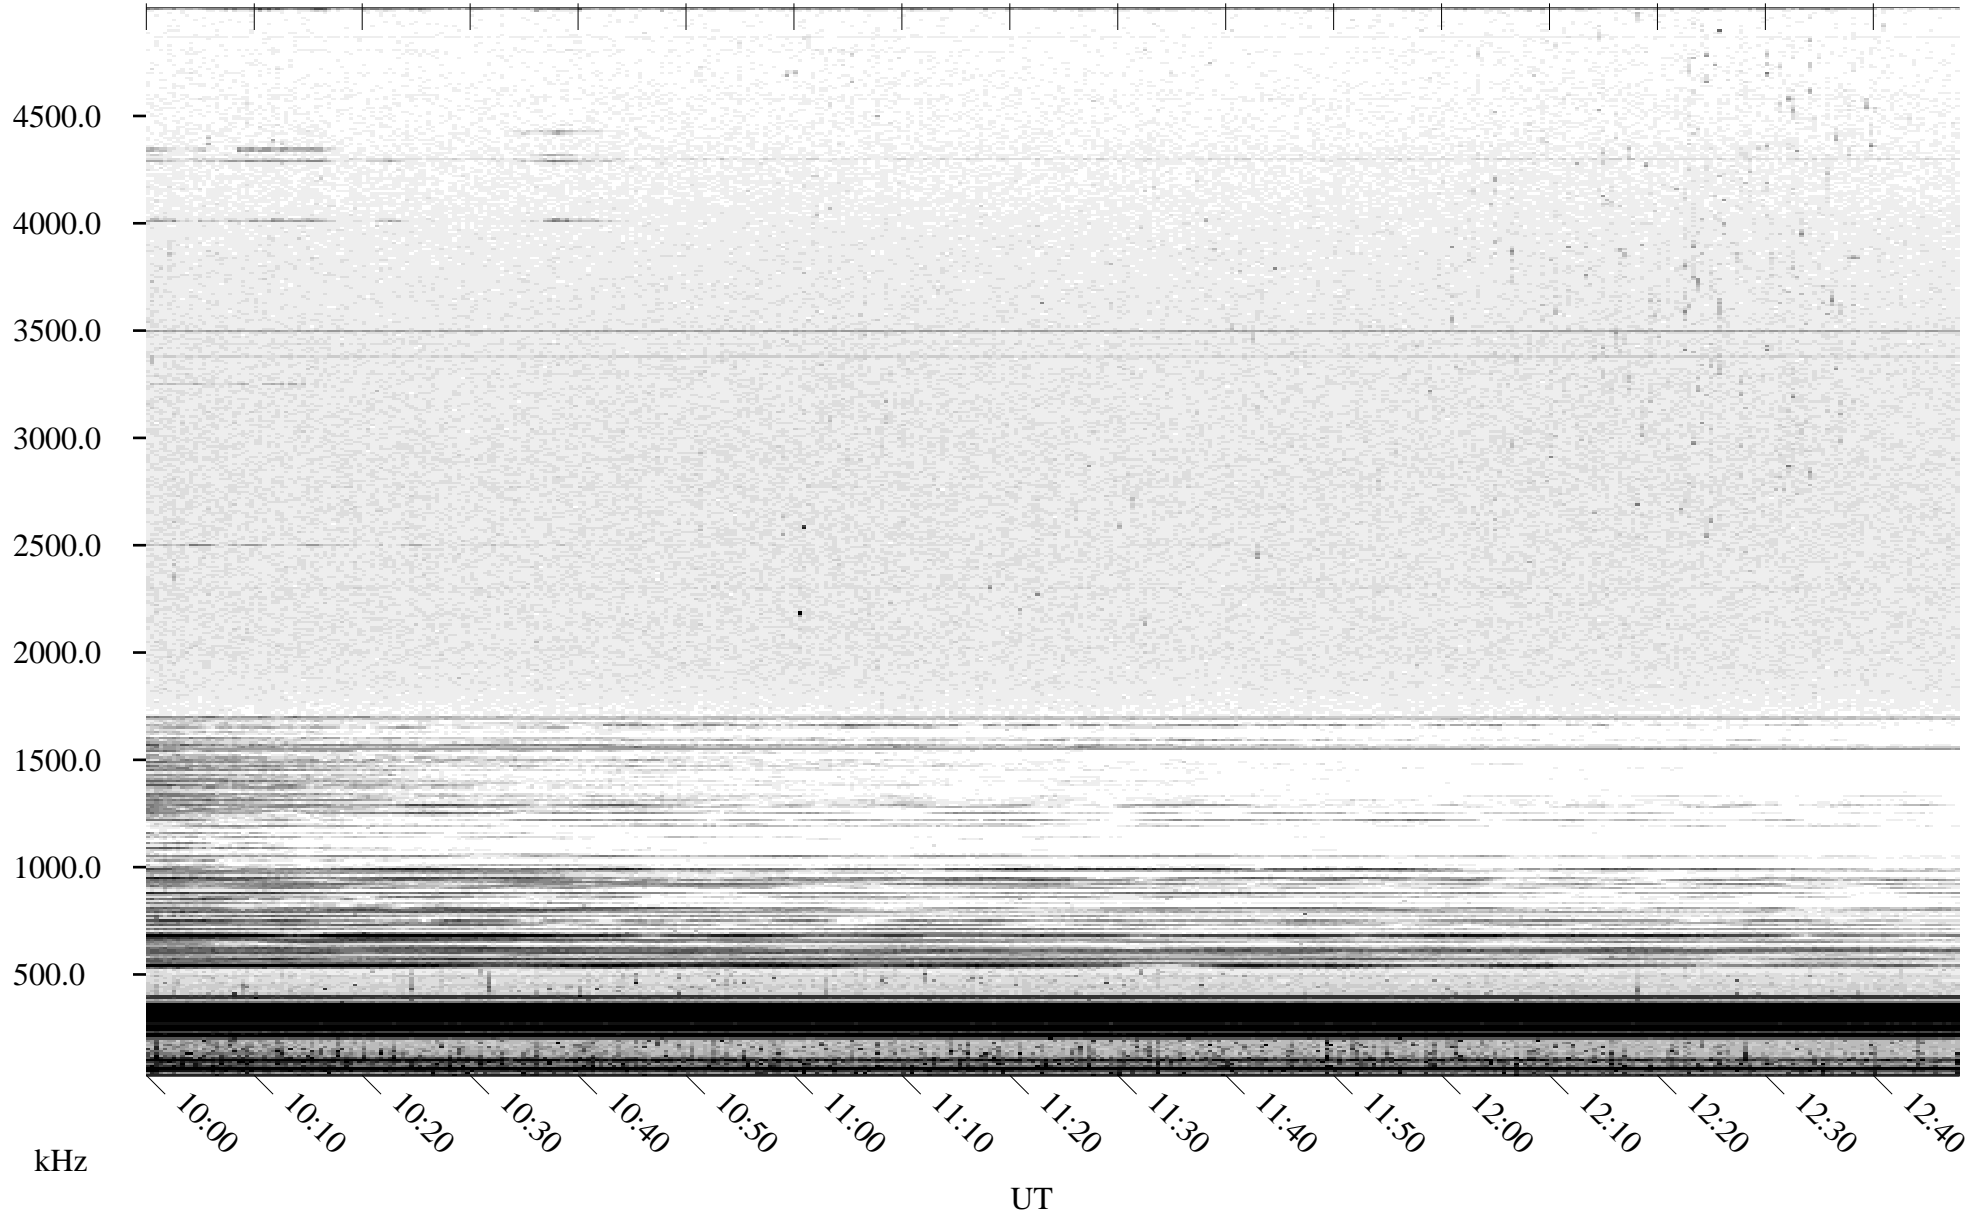

07/02/2004 Churchill, Manitoba

Linear Scale Black = 161 White = 15

ch04184l.r00m max_12

Page 1

07/02/2004 Churchill, Manitoba

Linear Scale Black = 161 White = 15

ch04184l.r00m max_12

Page 2

07/03/2004 Churchill, Manitoba

Linear Scale Black = 161 White = 15

ch04184l.r00m max_12

Page 3

07/03/2004 Churchill, Manitoba

Linear Scale Black = 161 White = 15

ch04184l.r00m max_12

Page 4

07/03/2004 Churchill, Manitoba

Linear Scale Black = 161 White = 15

ch04184l.r00m max_12

Page 5

07/03/2004 Churchill, Manitoba

Linear Scale Black = 161 White = 15

ch04184l.r00m max_12

Page 6

07/03/2004 Churchill, Manitoba

Linear Scale Black = 161 White = 15

ch04184l.r00m max_12

Page 7

07/03/2004 Churchill, Manitoba

Linear Scale Black = 161 White = 15

ch04184l.r00m max_12