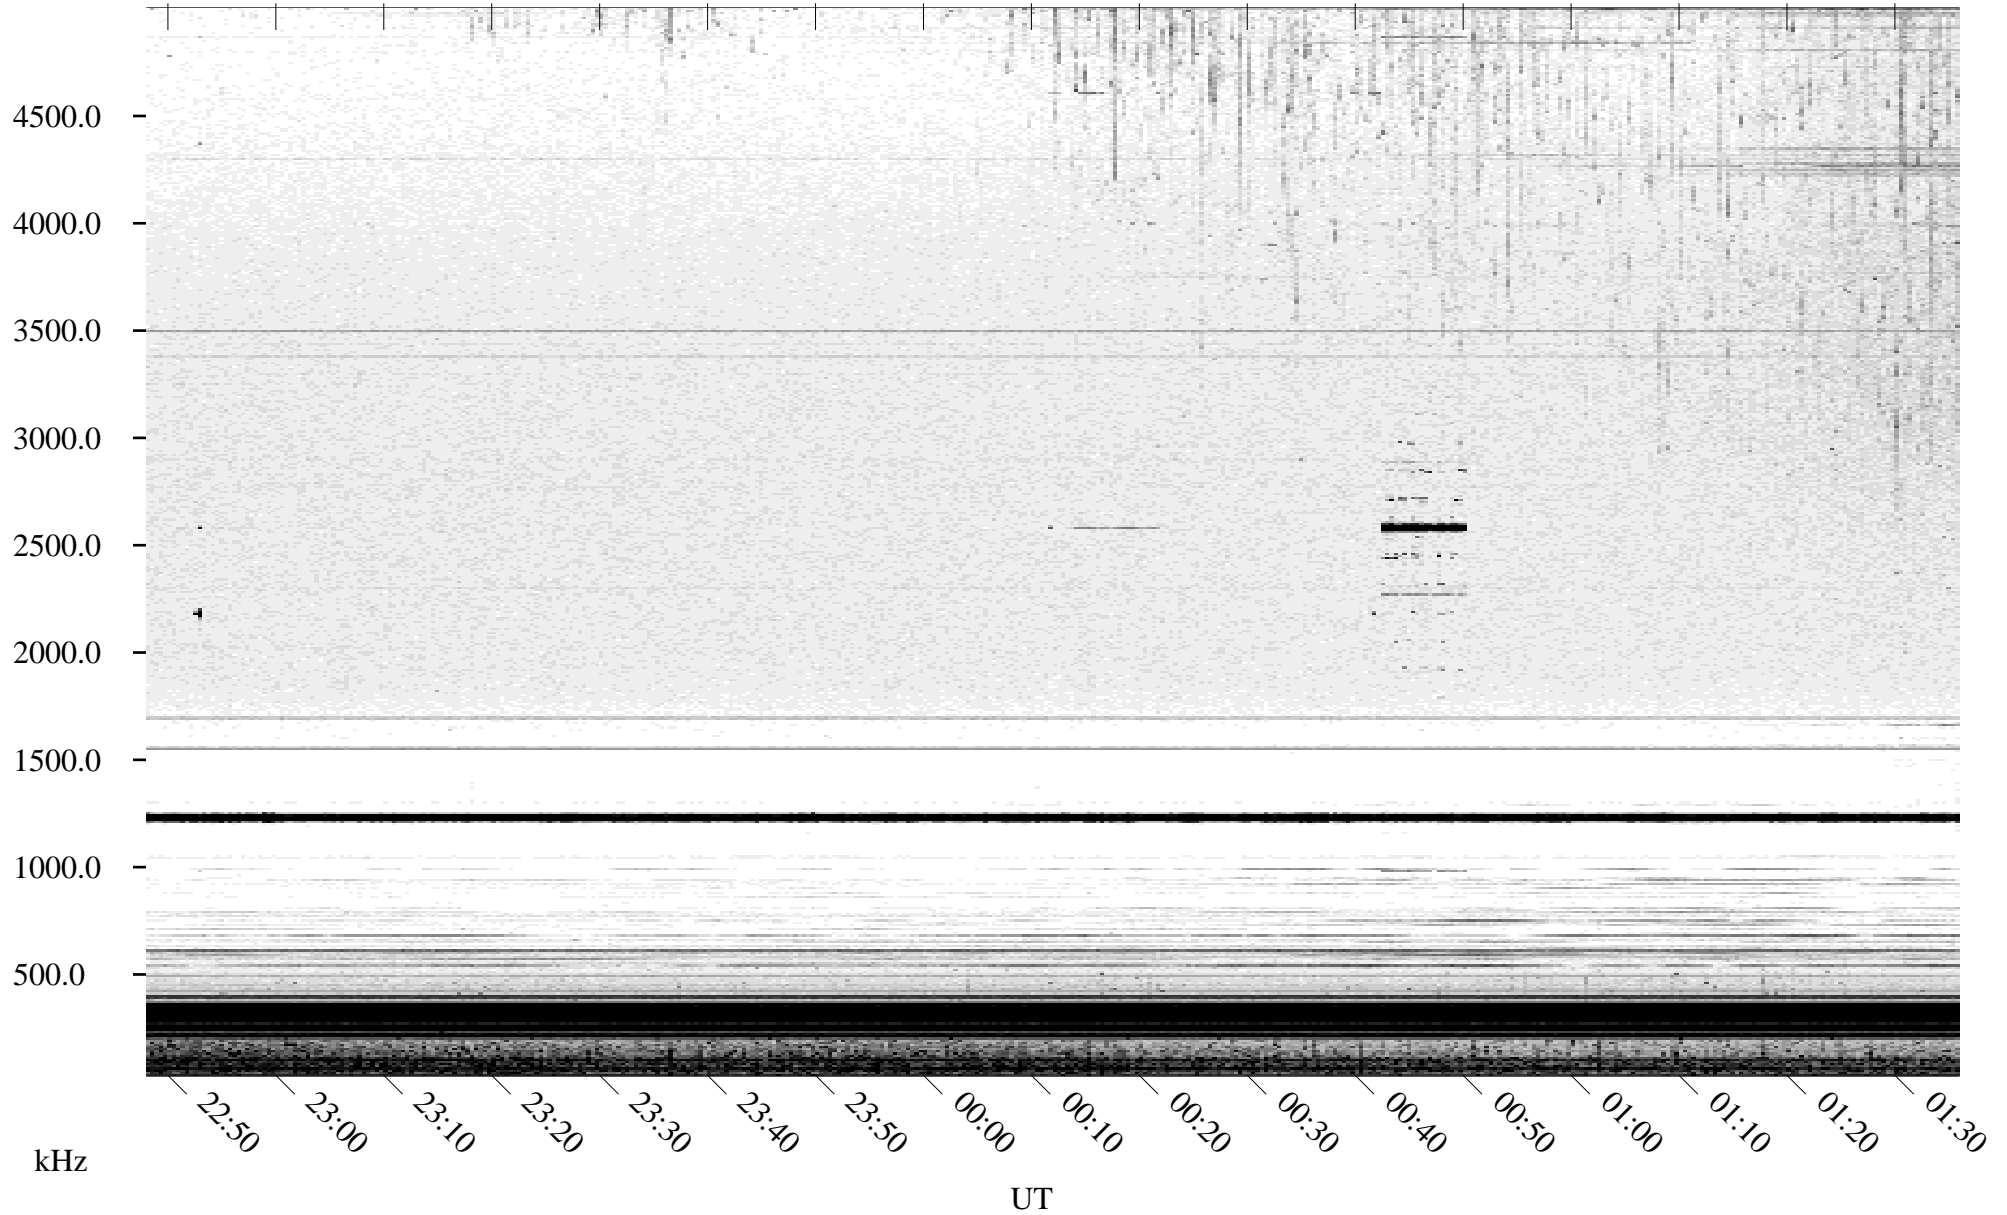

07/03/2004 Churchill, Manitoba

Linear Scale Black = 161 White = 15

ch04185l.r00m max_12

Page 1

07/03/2004 Churchill, Manitoba

Linear Scale Black = 161 White = 15

ch041851.r00m max_12

Page 2

07/04/2004 Churchill, Manitoba

Linear Scale Black = 161 White = 15

ch04185l.r00m max_12

Page 3

07/04/2004 Churchill, Manitoba

Linear Scale Black = 161 White = 15

ch04185l.r00m max_12

Page 4

07/04/2004 Churchill, Manitoba

Linear Scale Black = 161 White = 15

ch04185l.r00m max_12

Page 5

07/04/2004 Churchill, Manitoba

Linear Scale Black = 161 White = 15

ch04185l.r00m max_12

Page 6

07/04/2004 Churchill, Manitoba

Linear Scale Black = 161 White = 15

ch04185l.r00m max_12

Page 7

07/04/2004 Churchill, Manitoba

Linear Scale Black = 161 White = 15

ch041851.r00m max_12

Page 8