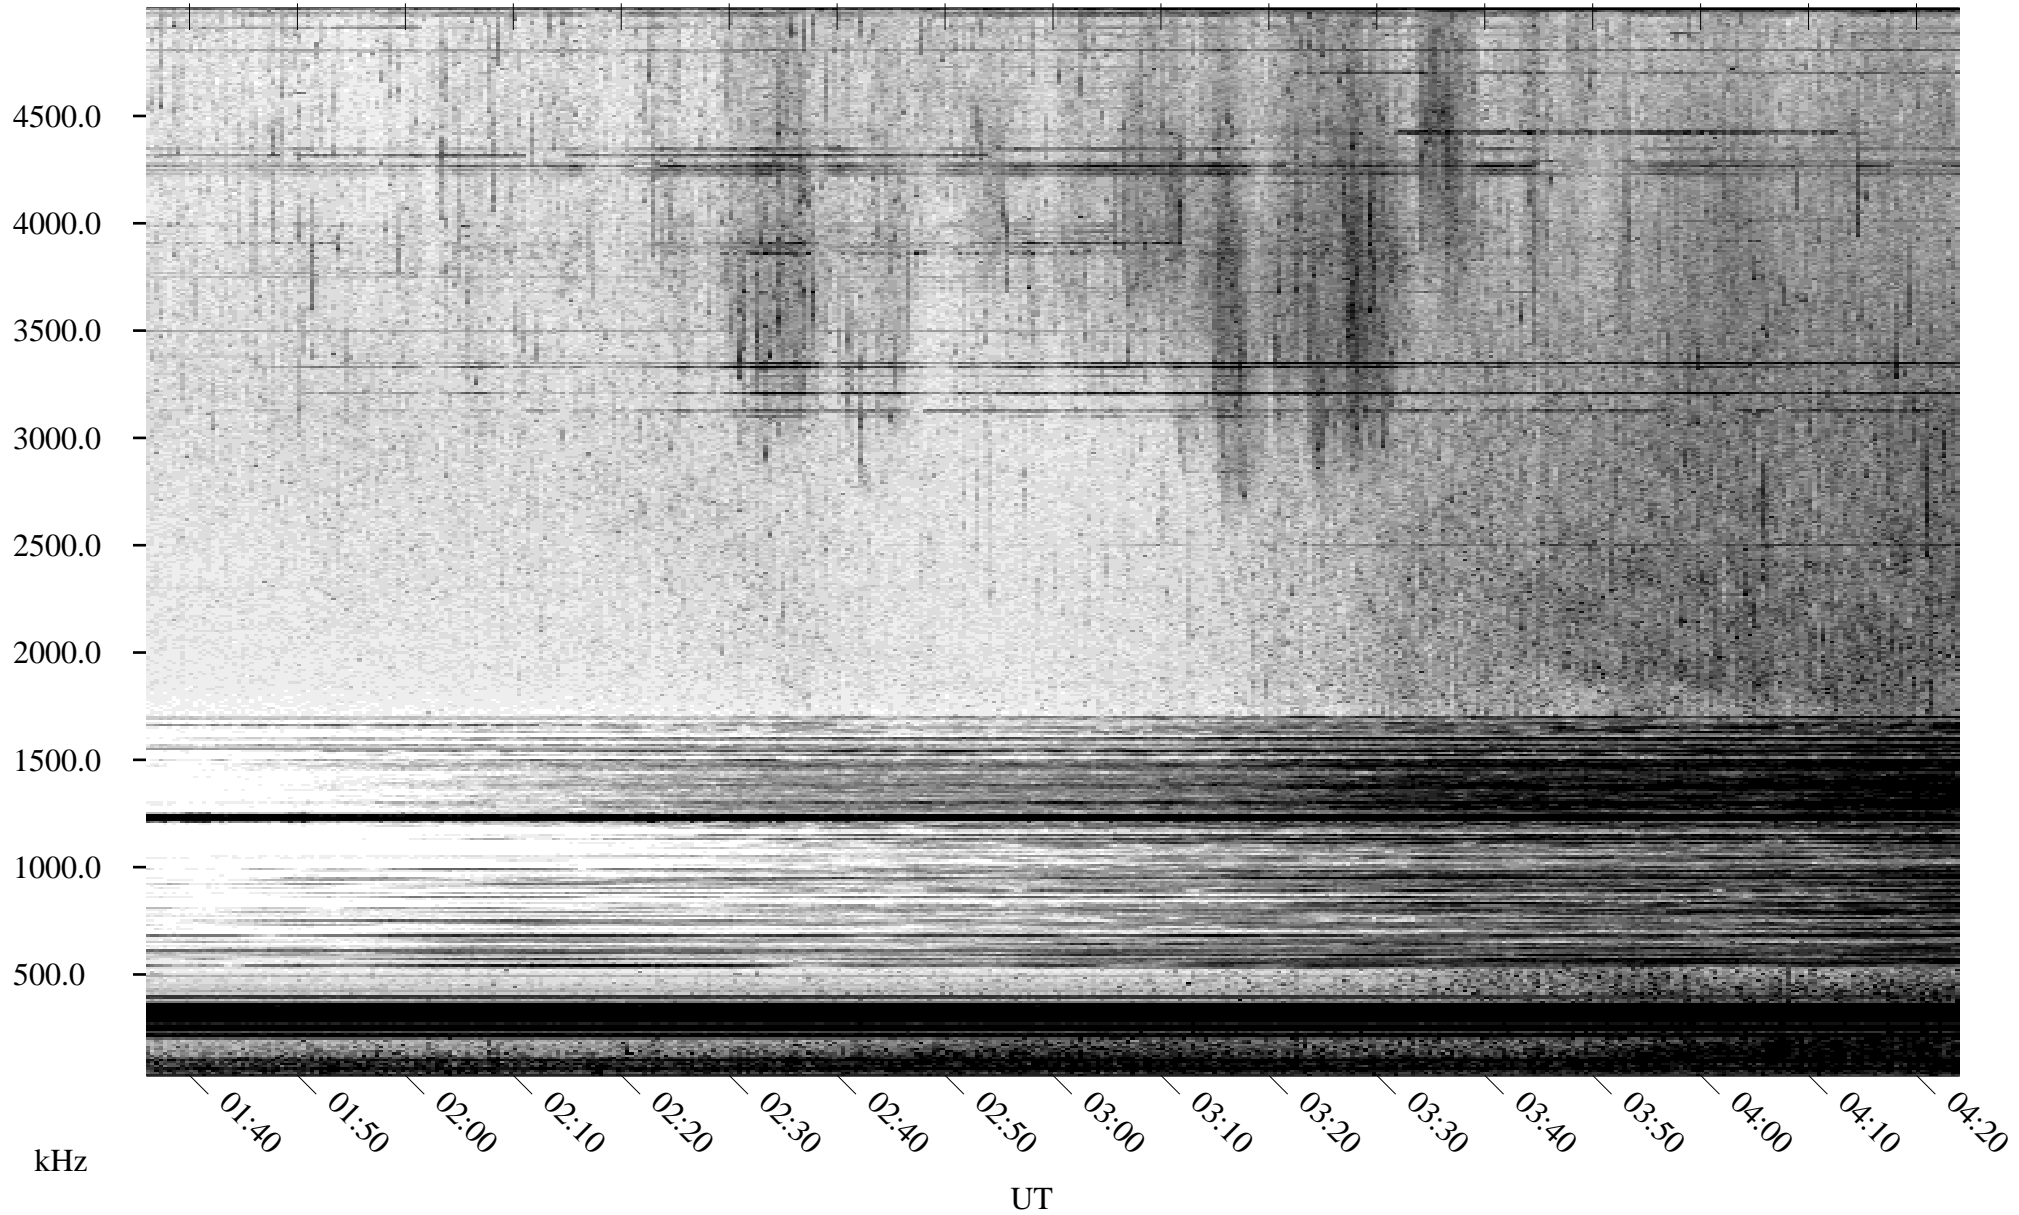

07/03/2004 Churchill, Manitoba

Linear Scale Black = 161 White = 15

ch04185l.r00m max_12

Page 1

07/03/2004 Churchill, Manitoba

Linear Scale Black = 161 White = 15

ch041851.r00m max_12

Page 2

07/04/2004 Churchill, Manitoba

Linear Scale Black = 161 White = 15

ch04185l.r00m max_12

Page 3

07/04/2004 Churchill, Manitoba

Linear Scale Black = 161 White = 15

ch04185l.r00m max_12

Page 4

07/04/2004 Churchill, Manitoba

Linear Scale Black = 161 White = 15

ch04185l.r00m max_12

Page 5

07/04/2004 Churchill, Manitoba

Linear Scale Black = 161 White = 15

ch04185l.r00m max_12

Page 6

07/04/2004 Churchill, Manitoba

Linear Scale Black = 161 White = 15

ch04185l.r00m max_12

Page 7

07/04/2004 Churchill, Manitoba

Linear Scale Black = 161 White = 15

ch041851.r00m max_12

Page 8