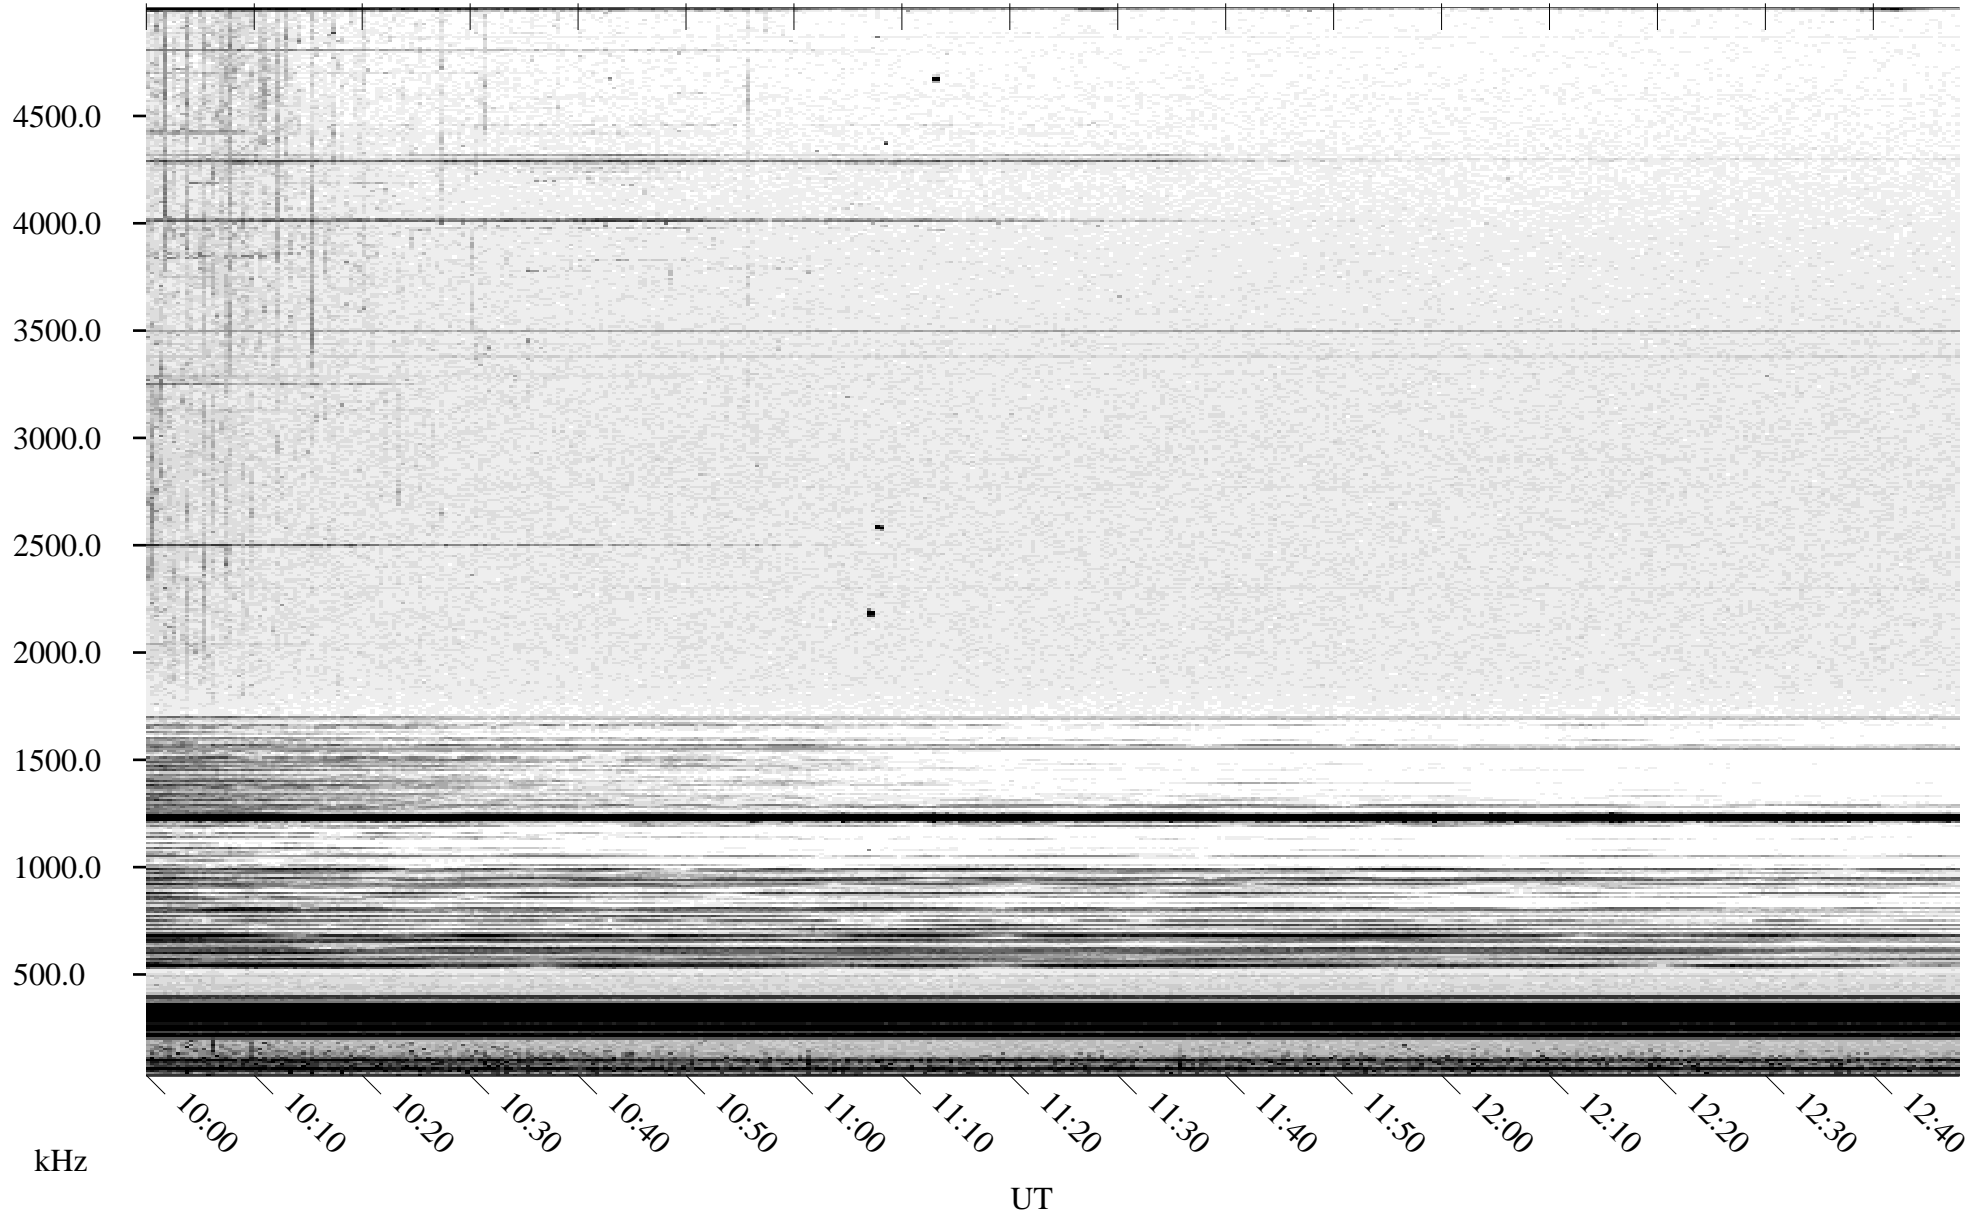

07/03/2004 Churchill, Manitoba

Linear Scale Black = 161 White = 15

ch04185l.r00m max_12

Page 1

07/03/2004 Churchill, Manitoba

Linear Scale Black = 161 White = 15

ch041851.r00m max_12

Page 2

07/04/2004 Churchill, Manitoba

Linear Scale Black = 161 White = 15

ch04185l.r00m max_12

Page 3

07/04/2004 Churchill, Manitoba

Linear Scale Black = 161 White = 15

ch04185l.r00m max_12

Page 4

07/04/2004 Churchill, Manitoba

Linear Scale Black = 161 White = 15

ch04185l.r00m max_12

Page 5

07/04/2004 Churchill, Manitoba

Linear Scale Black = 161 White = 15

ch04185l.r00m max_12

Page 6

07/04/2004 Churchill, Manitoba

Linear Scale Black = 161 White = 15

ch04185l.r00m max_12

Page 7

07/04/2004 Churchill, Manitoba

Linear Scale Black = 161 White = 15

ch041851.r00m max_12

Page 8