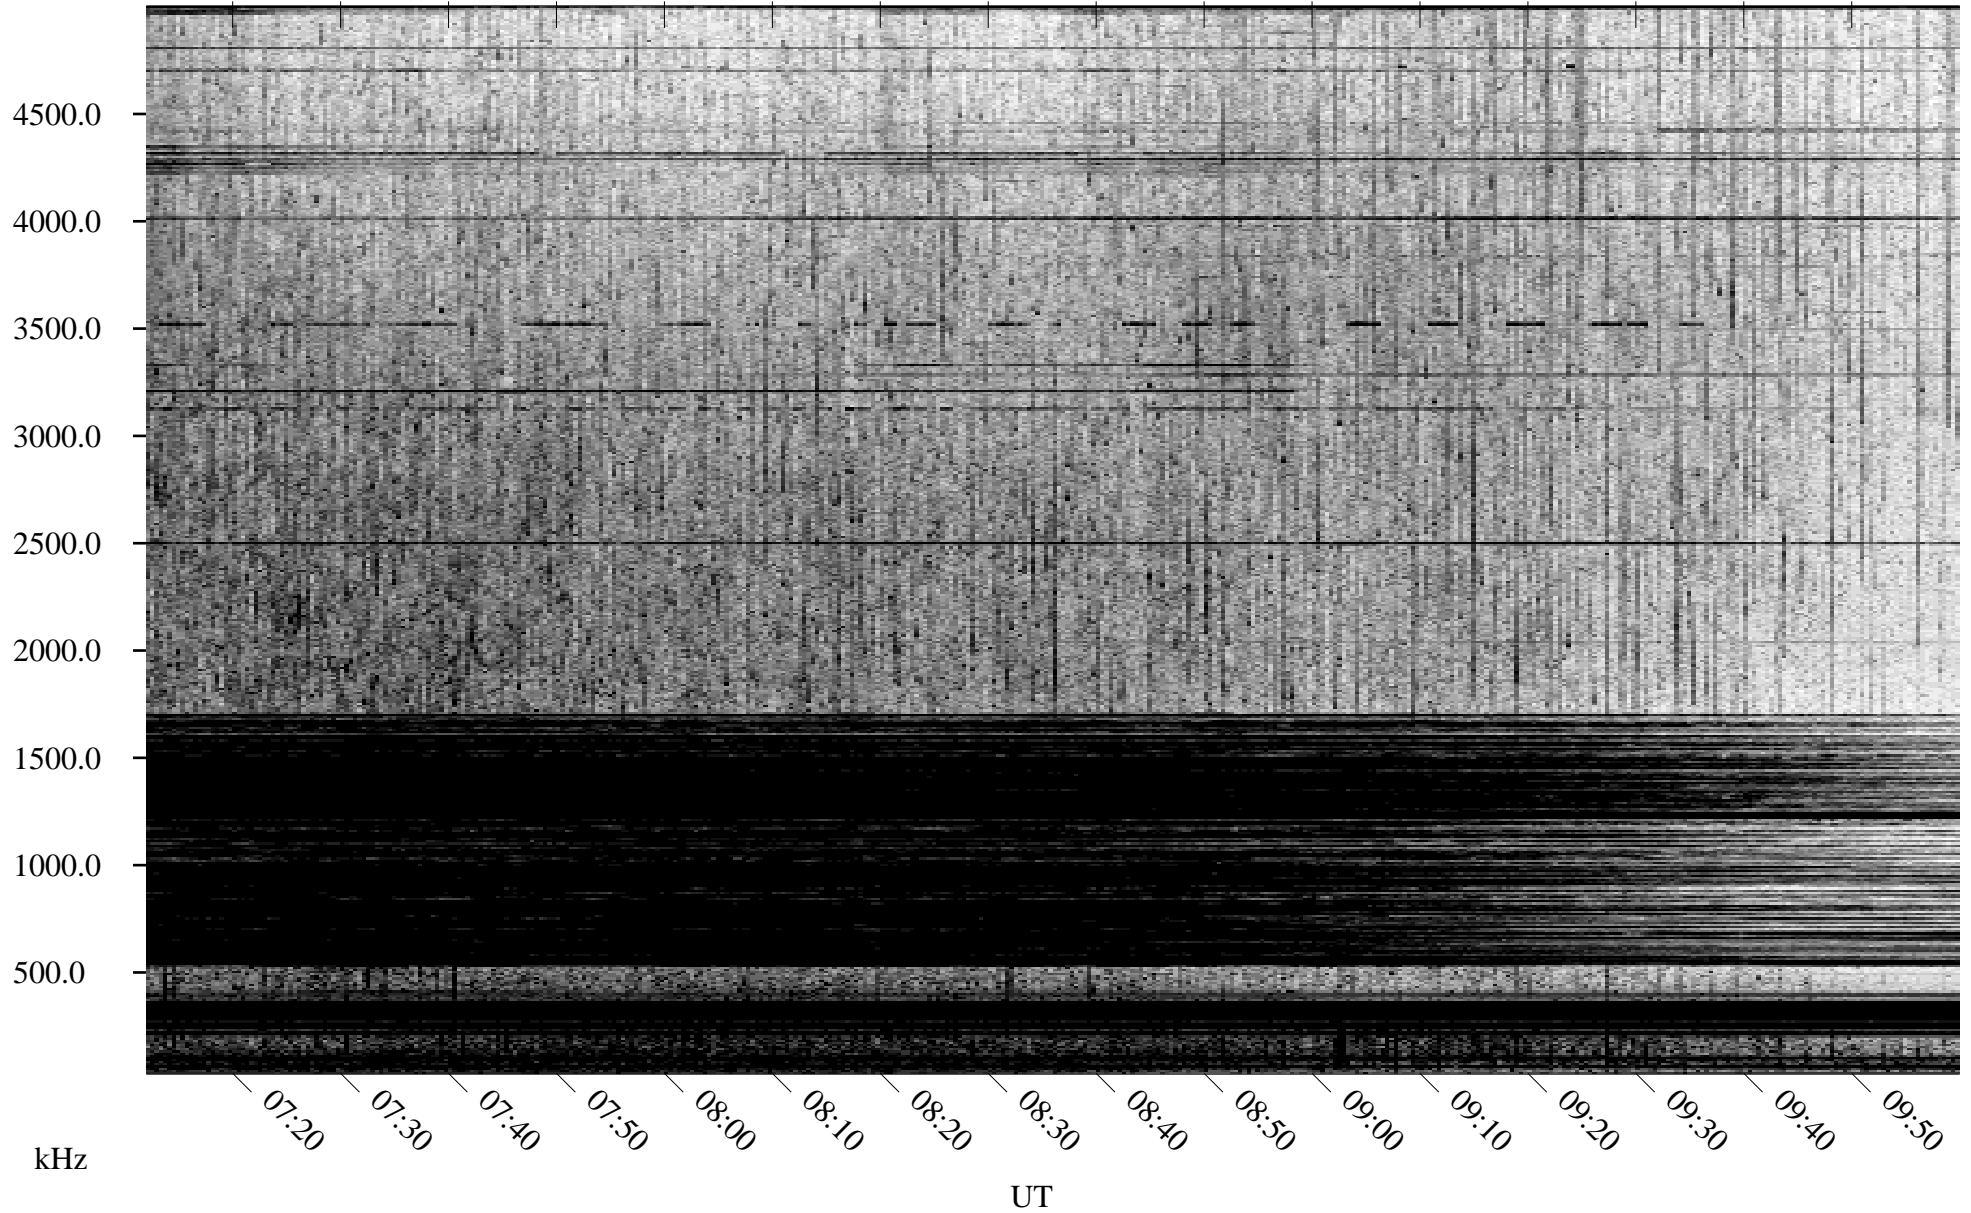

07/03/2004 Churchill, Manitoba

Linear Scale Black = 161 White = 15

ch04185l.r00m max_12

Page 1

07/03/2004 Churchill, Manitoba

Linear Scale Black = 161 White = 15

ch041851.r00m max_12

Page 2

07/04/2004 Churchill, Manitoba

Linear Scale Black = 161 White = 15

ch04185l.r00m max_12

Page 3

07/04/2004 Churchill, Manitoba

Linear Scale Black = 161 White = 15

ch04185l.r00m max_12

Page 4

07/04/2004 Churchill, Manitoba

Linear Scale Black = 161 White = 15

ch04185l.r00m max_12

Page 5

07/04/2004 Churchill, Manitoba

Linear Scale Black = 161 White = 15

ch04185l.r00m max_12

Page 6

07/04/2004 Churchill, Manitoba

Linear Scale Black = 161 White = 15

ch04185l.r00m max_12

Page 7

07/04/2004 Churchill, Manitoba

Linear Scale Black = 161 White = 15

ch041851.r00m max_12

Page 8