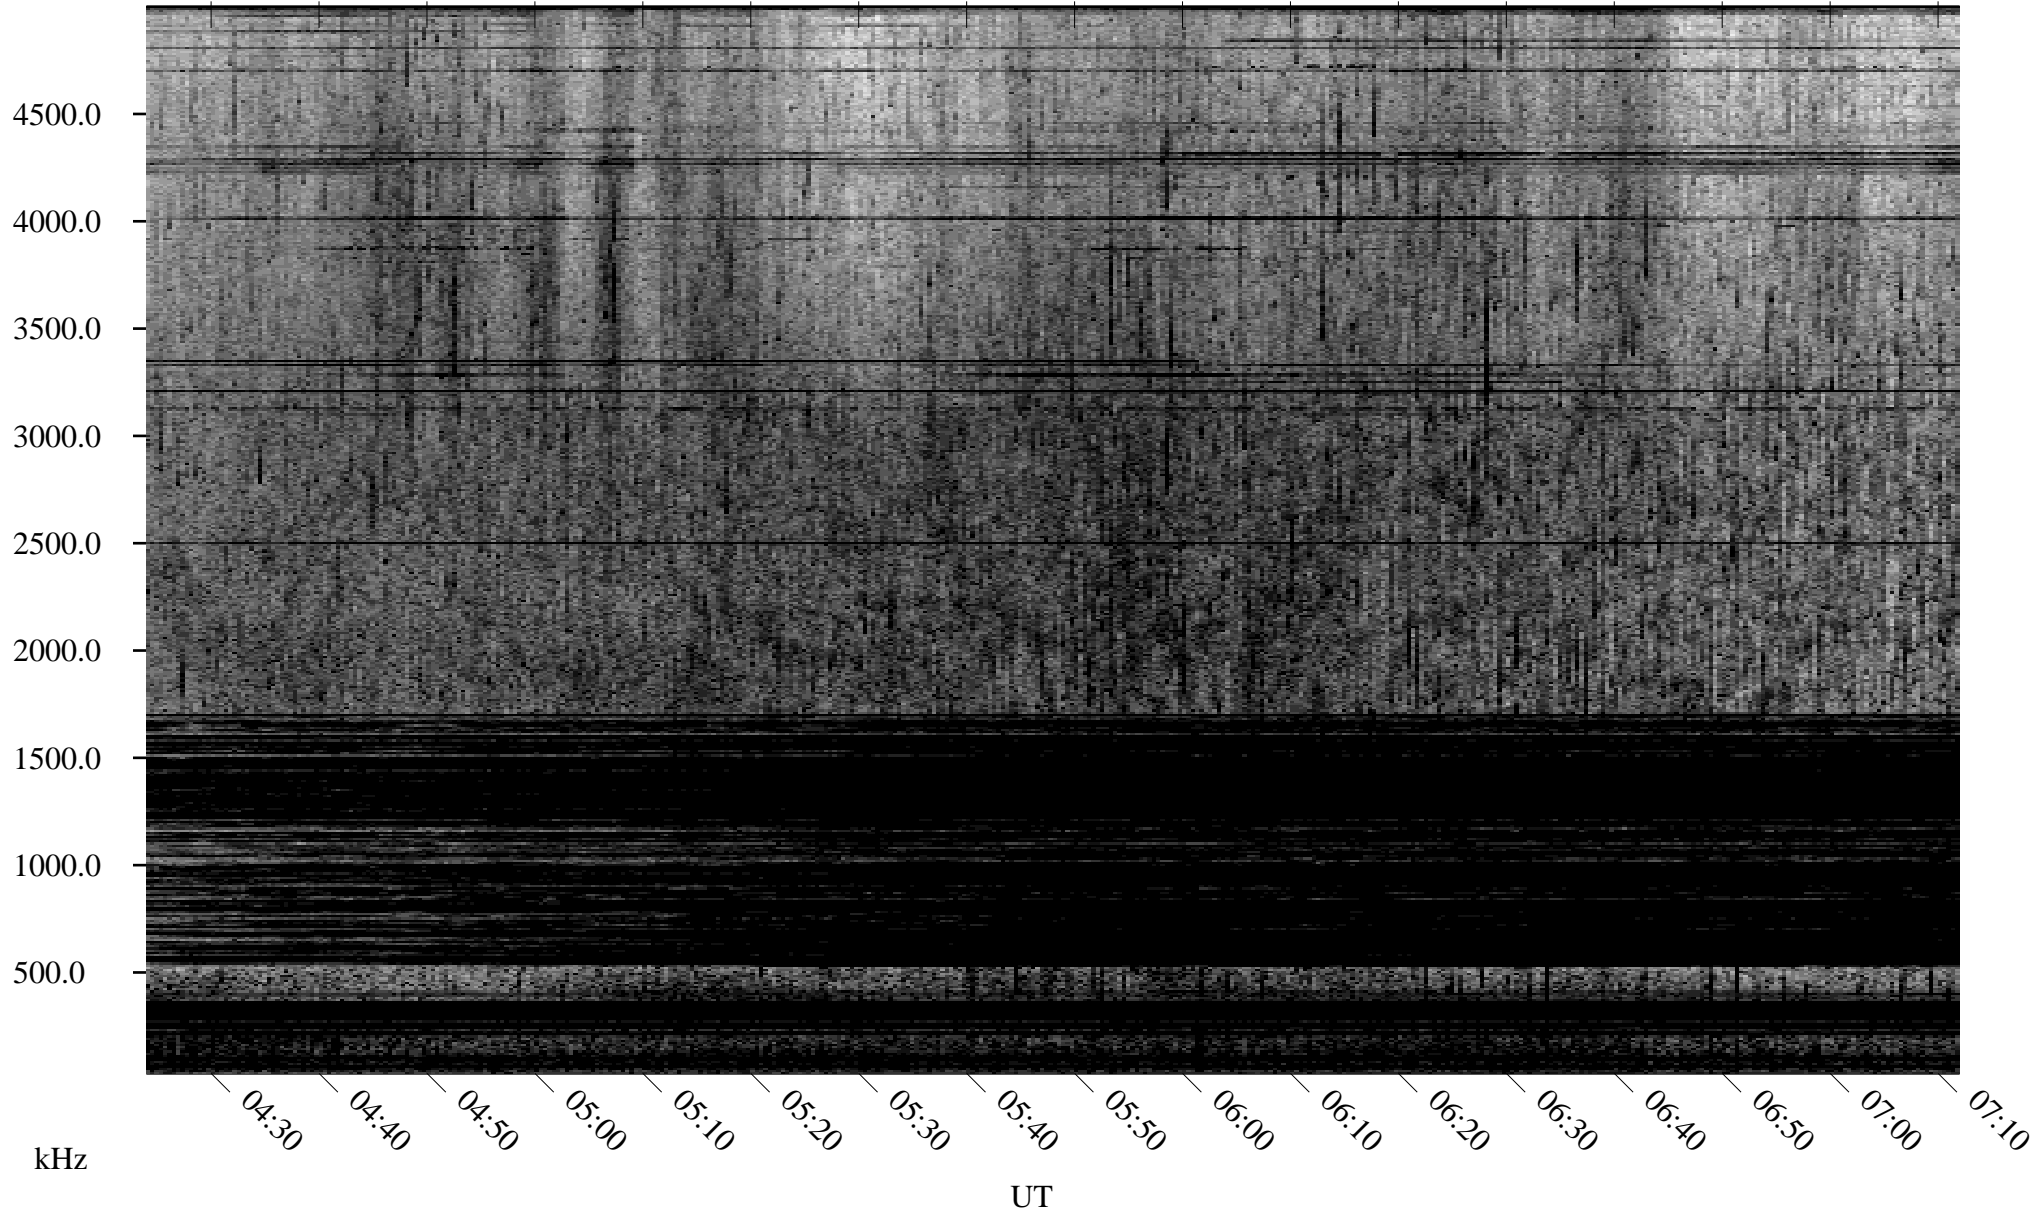

07/03/2004 Churchill, Manitoba

Linear Scale Black = 161 White = 15

ch04185l.r00m max_12

Page 1

07/03/2004 Churchill, Manitoba

Linear Scale Black = 161 White = 15

ch041851.r00m max_12

Page 2

07/04/2004 Churchill, Manitoba

Linear Scale Black = 161 White = 15

ch04185l.r00m max_12

Page 3

07/04/2004 Churchill, Manitoba

Linear Scale Black = 161 White = 15

ch04185l.r00m max_12

Page 4

07/04/2004 Churchill, Manitoba

Linear Scale Black = 161 White = 15

ch04185l.r00m max_12

Page 5

07/04/2004 Churchill, Manitoba

Linear Scale Black = 161 White = 15

ch04185l.r00m max_12

Page 6

07/04/2004 Churchill, Manitoba

Linear Scale Black = 161 White = 15

ch04185l.r00m max_12

Page 7

07/04/2004 Churchill, Manitoba

Linear Scale Black = 161 White = 15

ch041851.r00m max_12

Page 8