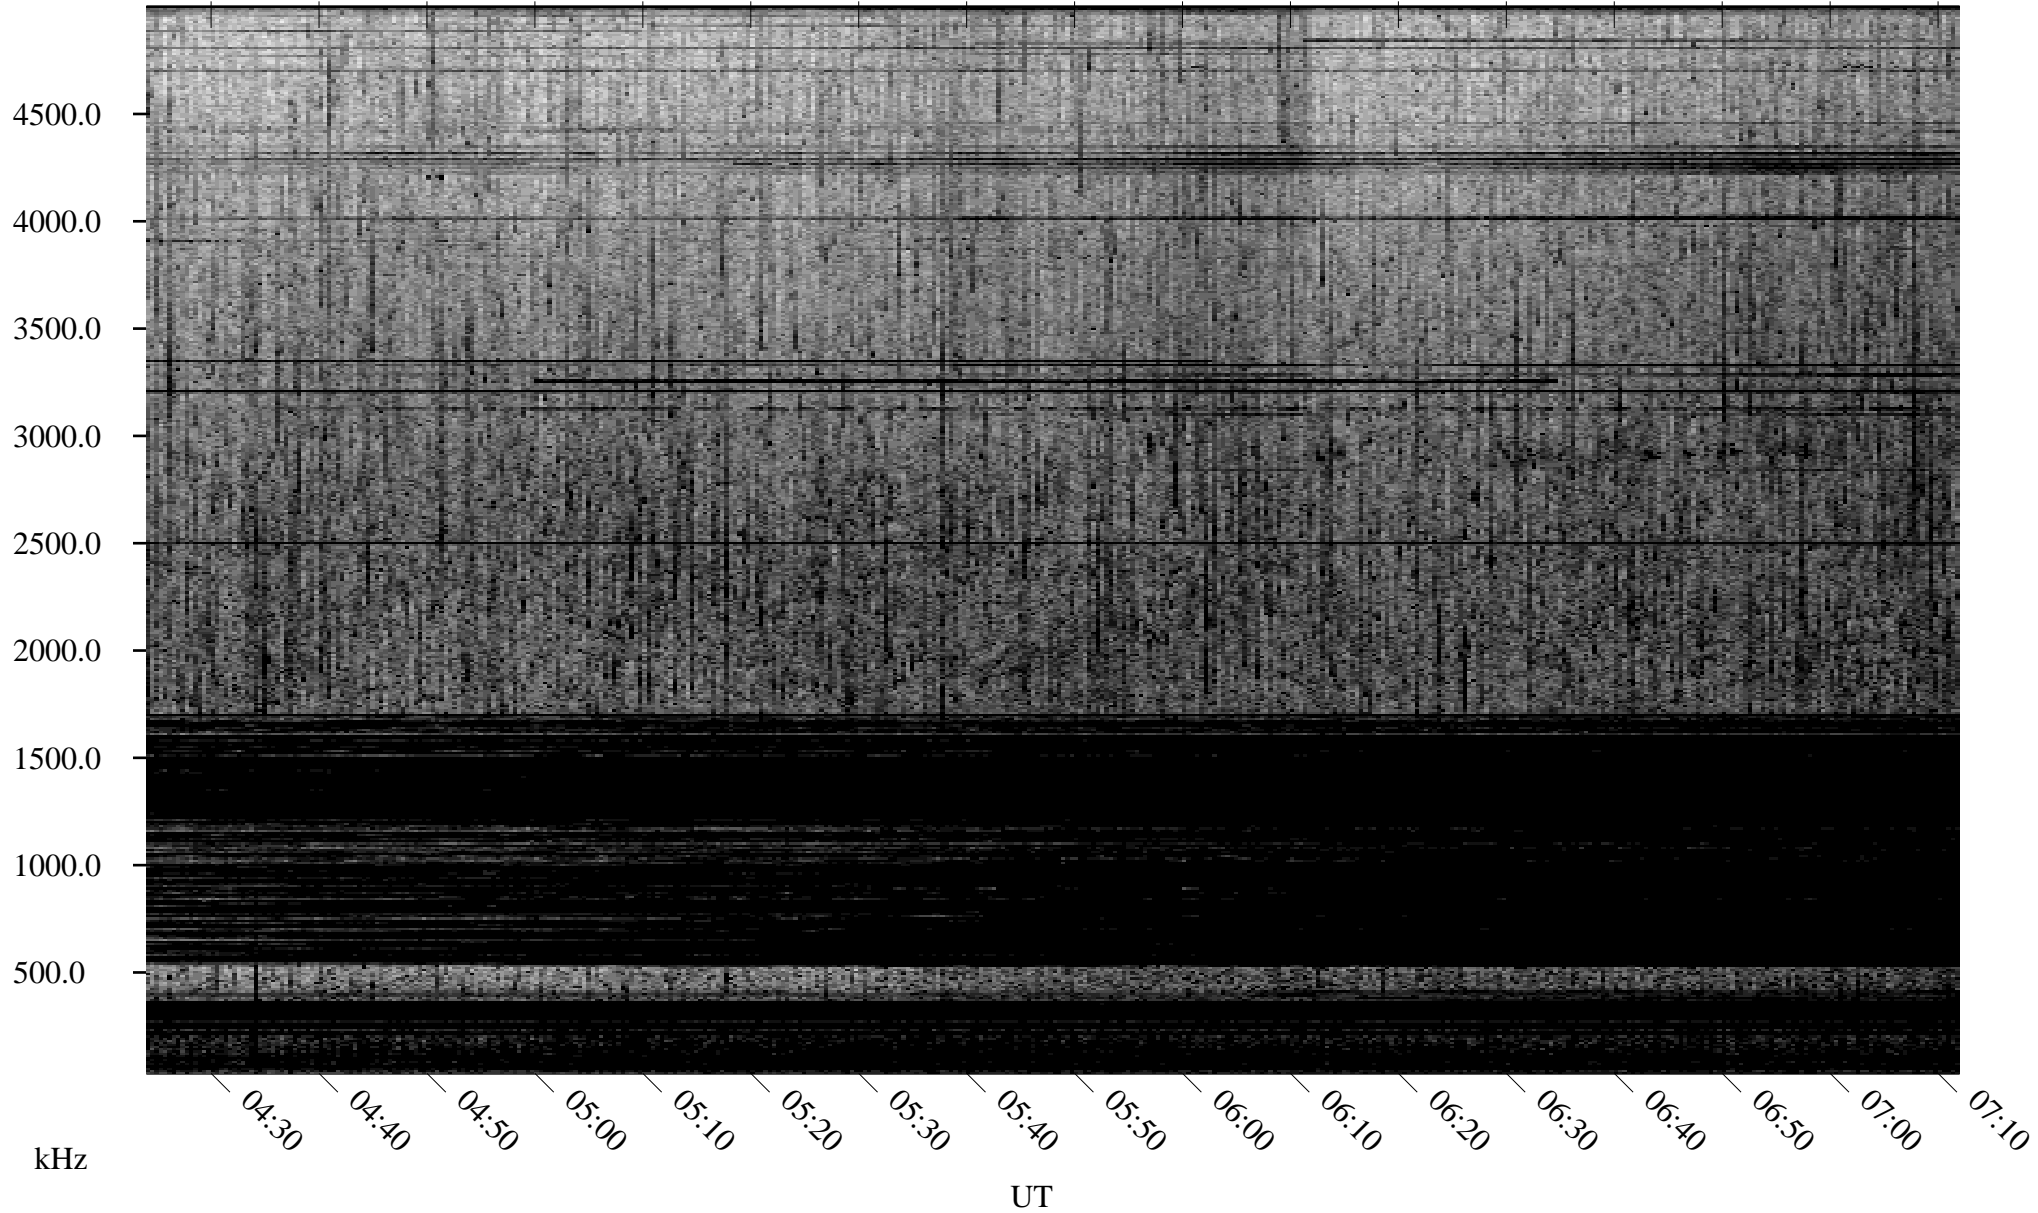

07/04/2004 Churchill, Manitoba

Linear Scale Black = 161 White = 15

ch04186l.r00m max_12

Page 1

07/04/2004 Churchill, Manitoba

Linear Scale Black = 161 White = 15

ch04186l.r00m max_12

Page 2

07/05/2004 Churchill, Manitoba

Linear Scale Black = 161 White = 15

ch04186l.r00m max_12

Page 3

07/05/2004 Churchill, Manitoba

Linear Scale Black = 161 White = 15

ch04186l.r00m max_12

Page 4

07/05/2004 Churchill, Manitoba

Linear Scale Black = 161 White = 15

ch04186l.r00m max_12

Page 5

07/05/2004 Churchill, Manitoba

Linear Scale Black = 161 White = 15

ch04186l.r00m max_12

Page 6

07/05/2004 Churchill, Manitoba

Linear Scale Black = 161 White = 15

ch04186l.r00m max_12

Page 7

07/05/2004 Churchill, Manitoba

Linear Scale Black = 161 White = 15

ch04186l.r00m max_12