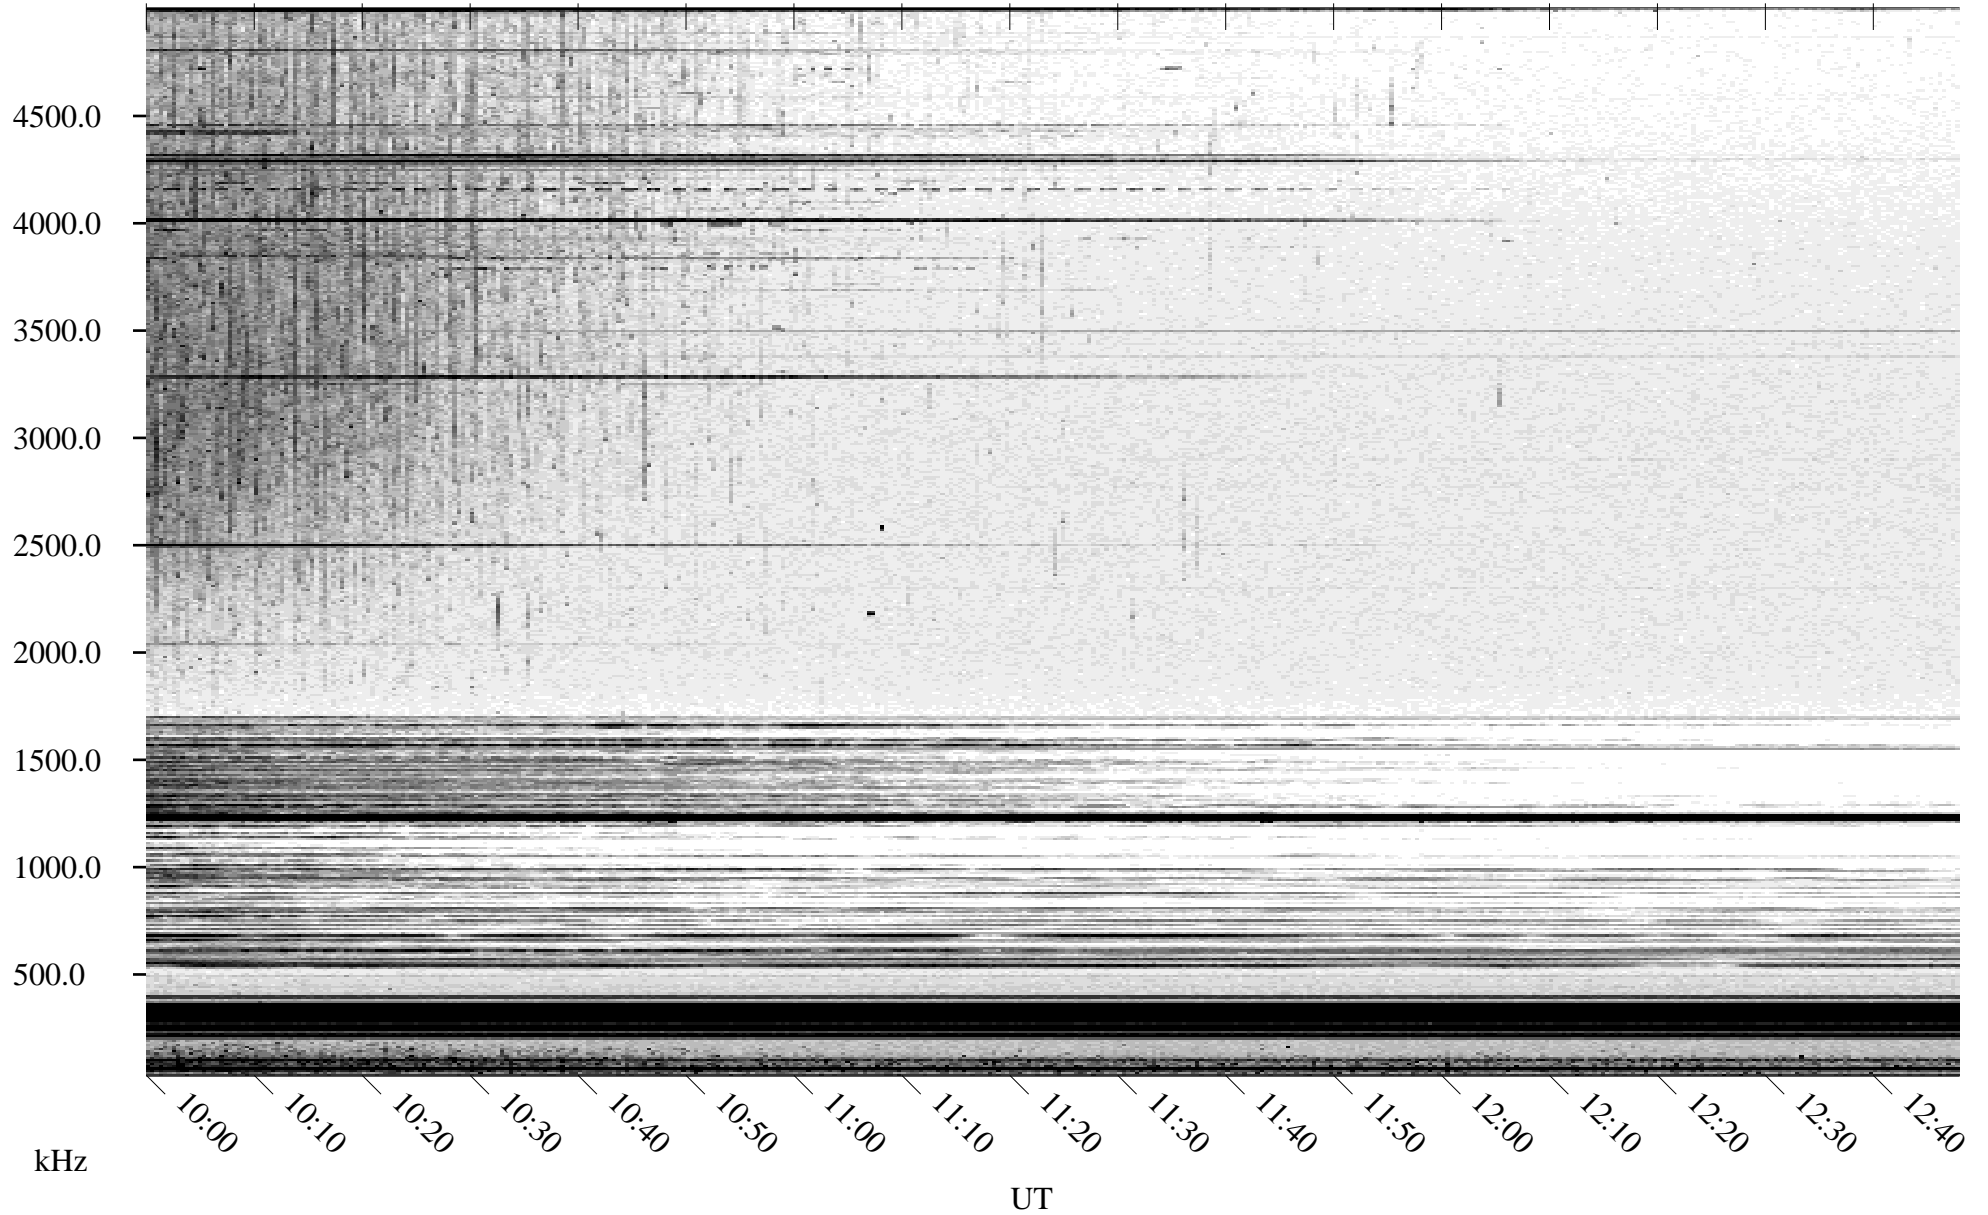

07/04/2004 Churchill, Manitoba

Linear Scale Black = 161 White = 15

ch04186l.r00m max_12

Page 1

07/04/2004 Churchill, Manitoba

Linear Scale Black = 161 White = 15

ch04186l.r00m max_12

Page 2

07/05/2004 Churchill, Manitoba

Linear Scale Black = 161 White = 15

ch04186l.r00m max_12

Page 3

07/05/2004 Churchill, Manitoba

Linear Scale Black = 161 White = 15

ch04186l.r00m max_12

Page 4

07/05/2004 Churchill, Manitoba

Linear Scale Black = 161 White = 15

ch04186l.r00m max_12

Page 5

07/05/2004 Churchill, Manitoba

Linear Scale Black = 161 White = 15

ch04186l.r00m max_12

Page 6

07/05/2004 Churchill, Manitoba

Linear Scale Black = 161 White = 15

ch04186l.r00m max_12

Page 7

07/05/2004 Churchill, Manitoba

Linear Scale Black = 161 White = 15

ch04186l.r00m max_12