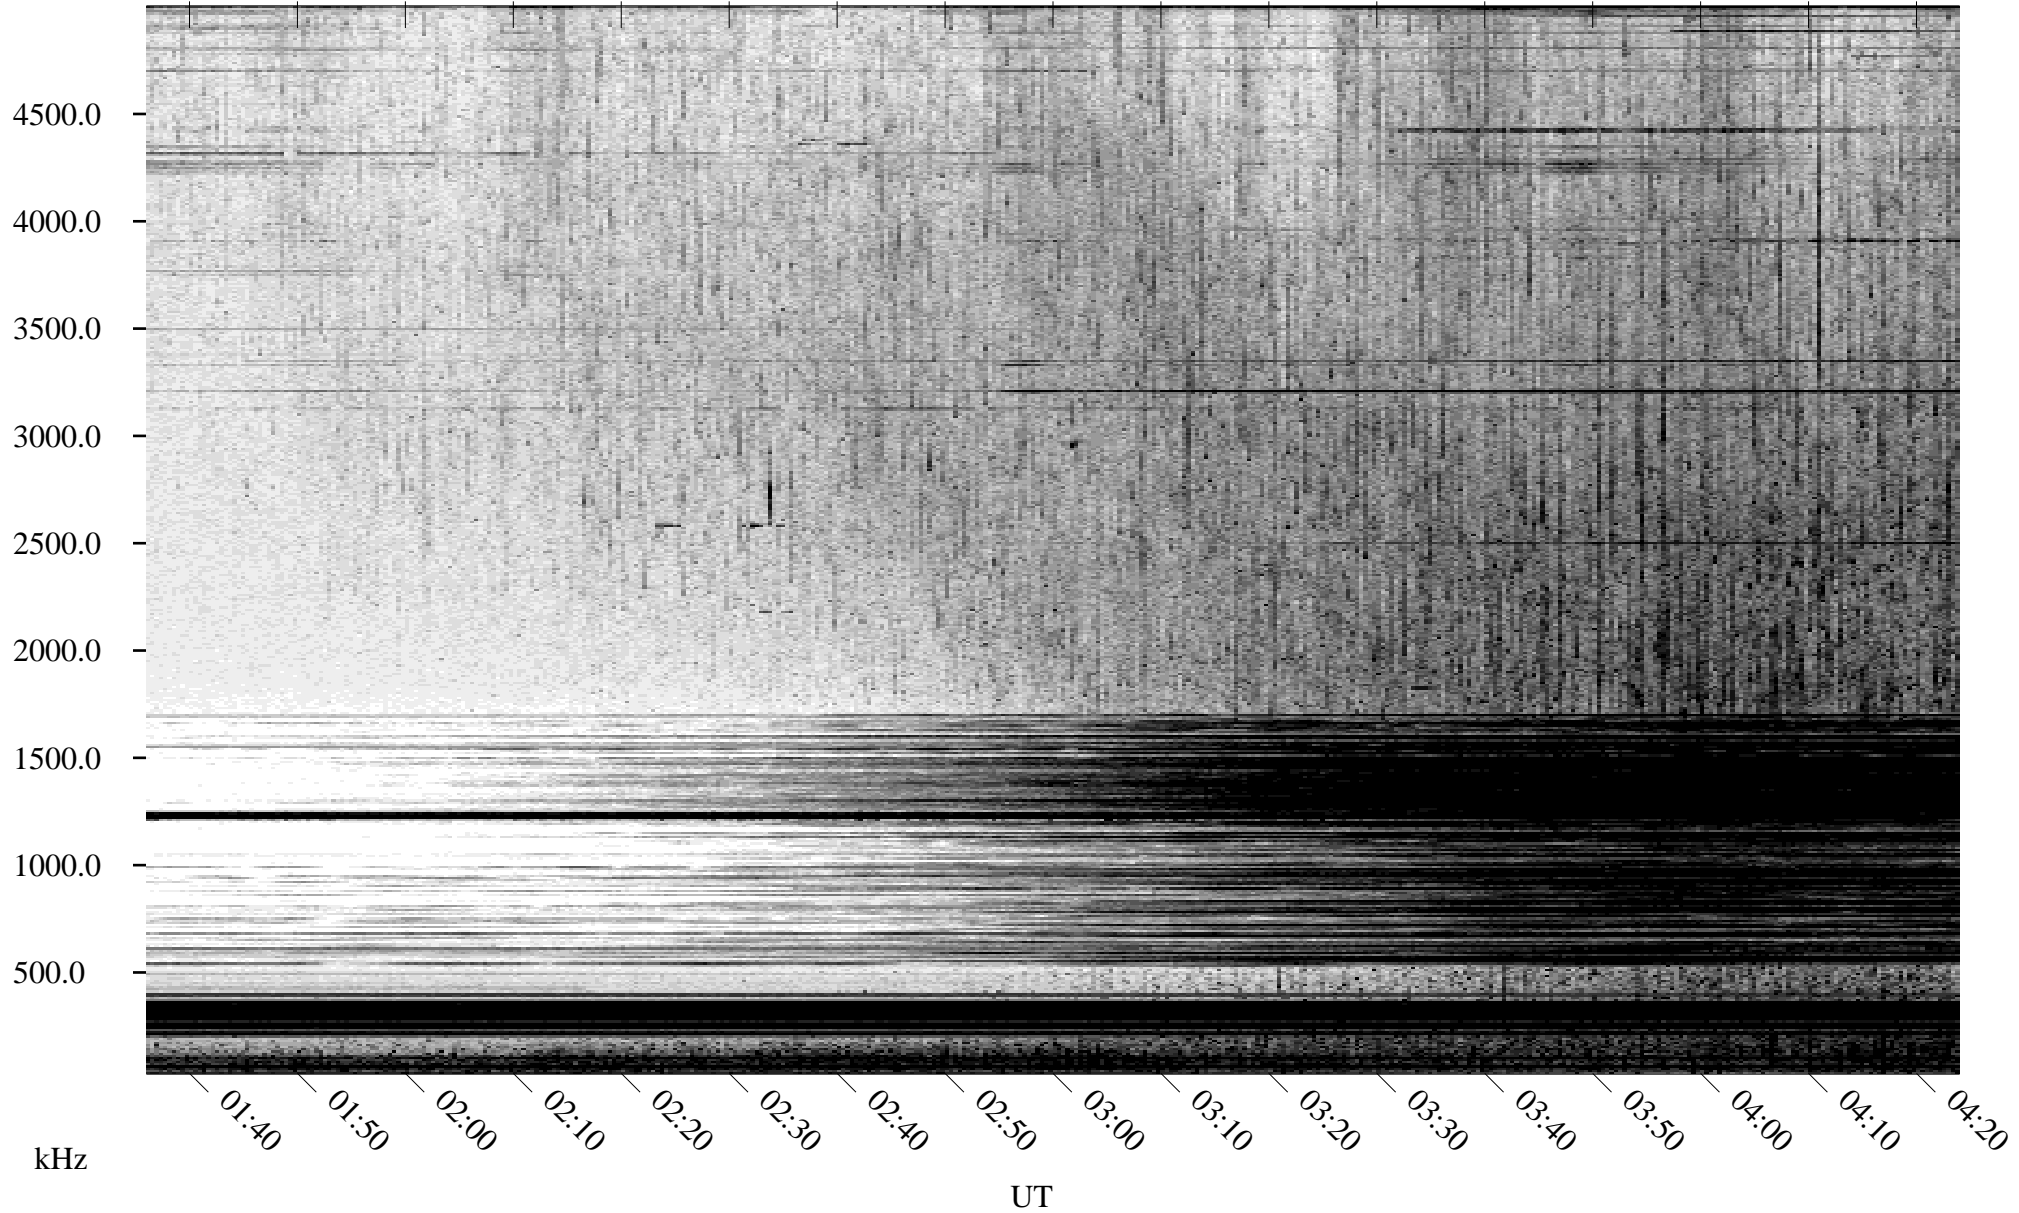

07/04/2004 Churchill, Manitoba

Linear Scale Black = 161 White = 15

ch04186l.r00m max_12

Page 1

07/04/2004 Churchill, Manitoba

Linear Scale Black = 161 White = 15

ch04186l.r00m max_12

Page 2

07/05/2004 Churchill, Manitoba

Linear Scale Black = 161 White = 15

ch04186l.r00m max_12

Page 3

07/05/2004 Churchill, Manitoba

Linear Scale Black = 161 White = 15

ch04186l.r00m max_12

Page 4

07/05/2004 Churchill, Manitoba

Linear Scale Black = 161 White = 15

ch04186l.r00m max_12

Page 5

07/05/2004 Churchill, Manitoba

Linear Scale Black = 161 White = 15

ch04186l.r00m max_12

Page 6

07/05/2004 Churchill, Manitoba

Linear Scale Black = 161 White = 15

ch04186l.r00m max_12

Page 7

07/05/2004 Churchill, Manitoba

Linear Scale Black = 161 White = 15

ch04186l.r00m max_12