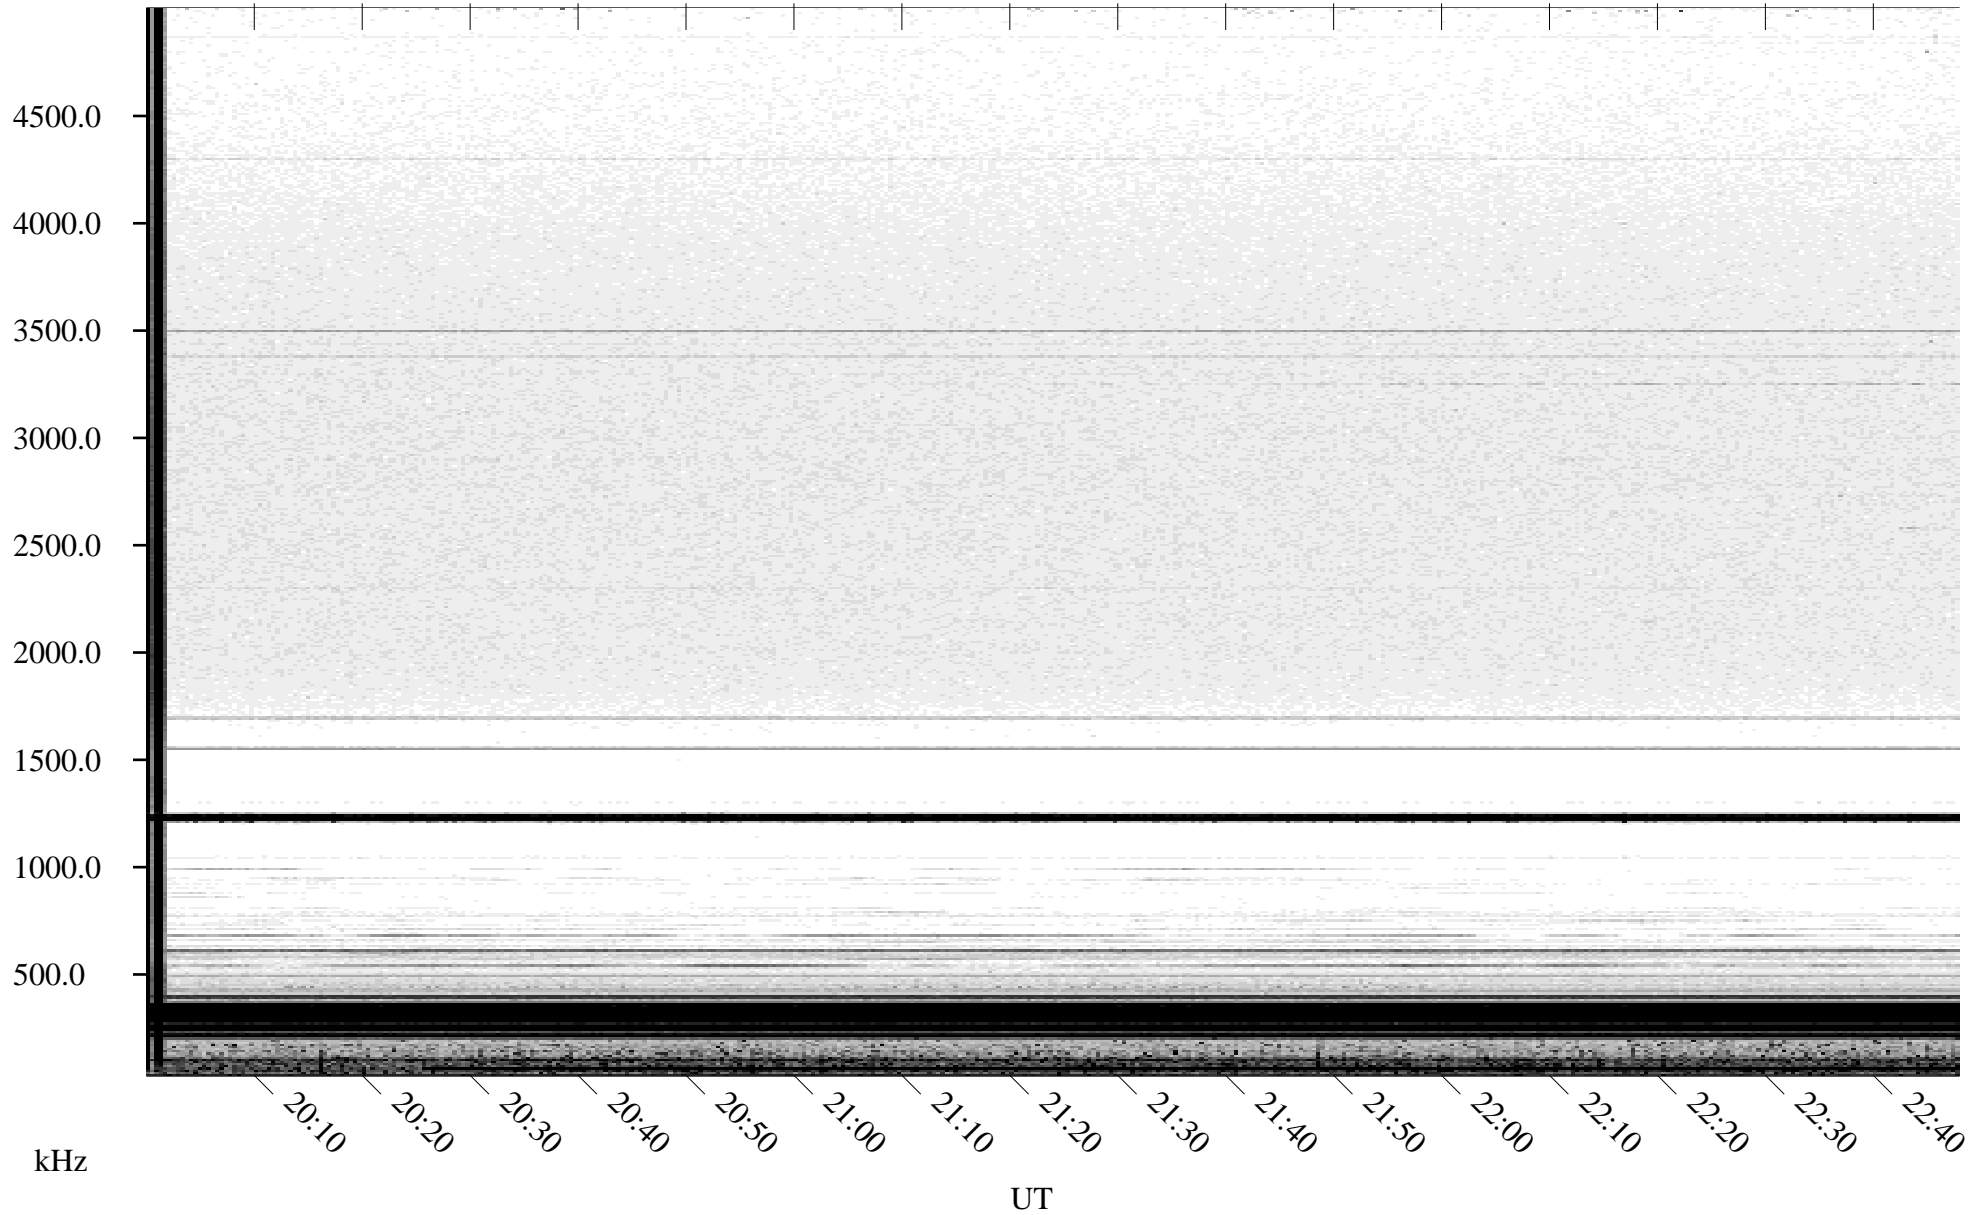

07/04/2004 Churchill, Manitoba

Linear Scale Black = 161 White = 15

ch04186l.r00m max_12

Page 1

07/04/2004 Churchill, Manitoba

Linear Scale Black = 161 White = 15

ch04186l.r00m max_12

Page 2

07/05/2004 Churchill, Manitoba

Linear Scale Black = 161 White = 15

ch04186l.r00m max_12

Page 3

07/05/2004 Churchill, Manitoba

Linear Scale Black = 161 White = 15

ch04186l.r00m max_12

Page 4

07/05/2004 Churchill, Manitoba

Linear Scale Black = 161 White = 15

ch04186l.r00m max_12

Page 5

07/05/2004 Churchill, Manitoba

Linear Scale Black = 161 White = 15

ch04186l.r00m max_12

Page 6

07/05/2004 Churchill, Manitoba

Linear Scale Black = 161 White = 15

ch04186l.r00m max_12

Page 7

07/05/2004 Churchill, Manitoba

Linear Scale Black = 161 White = 15

ch04186l.r00m max_12