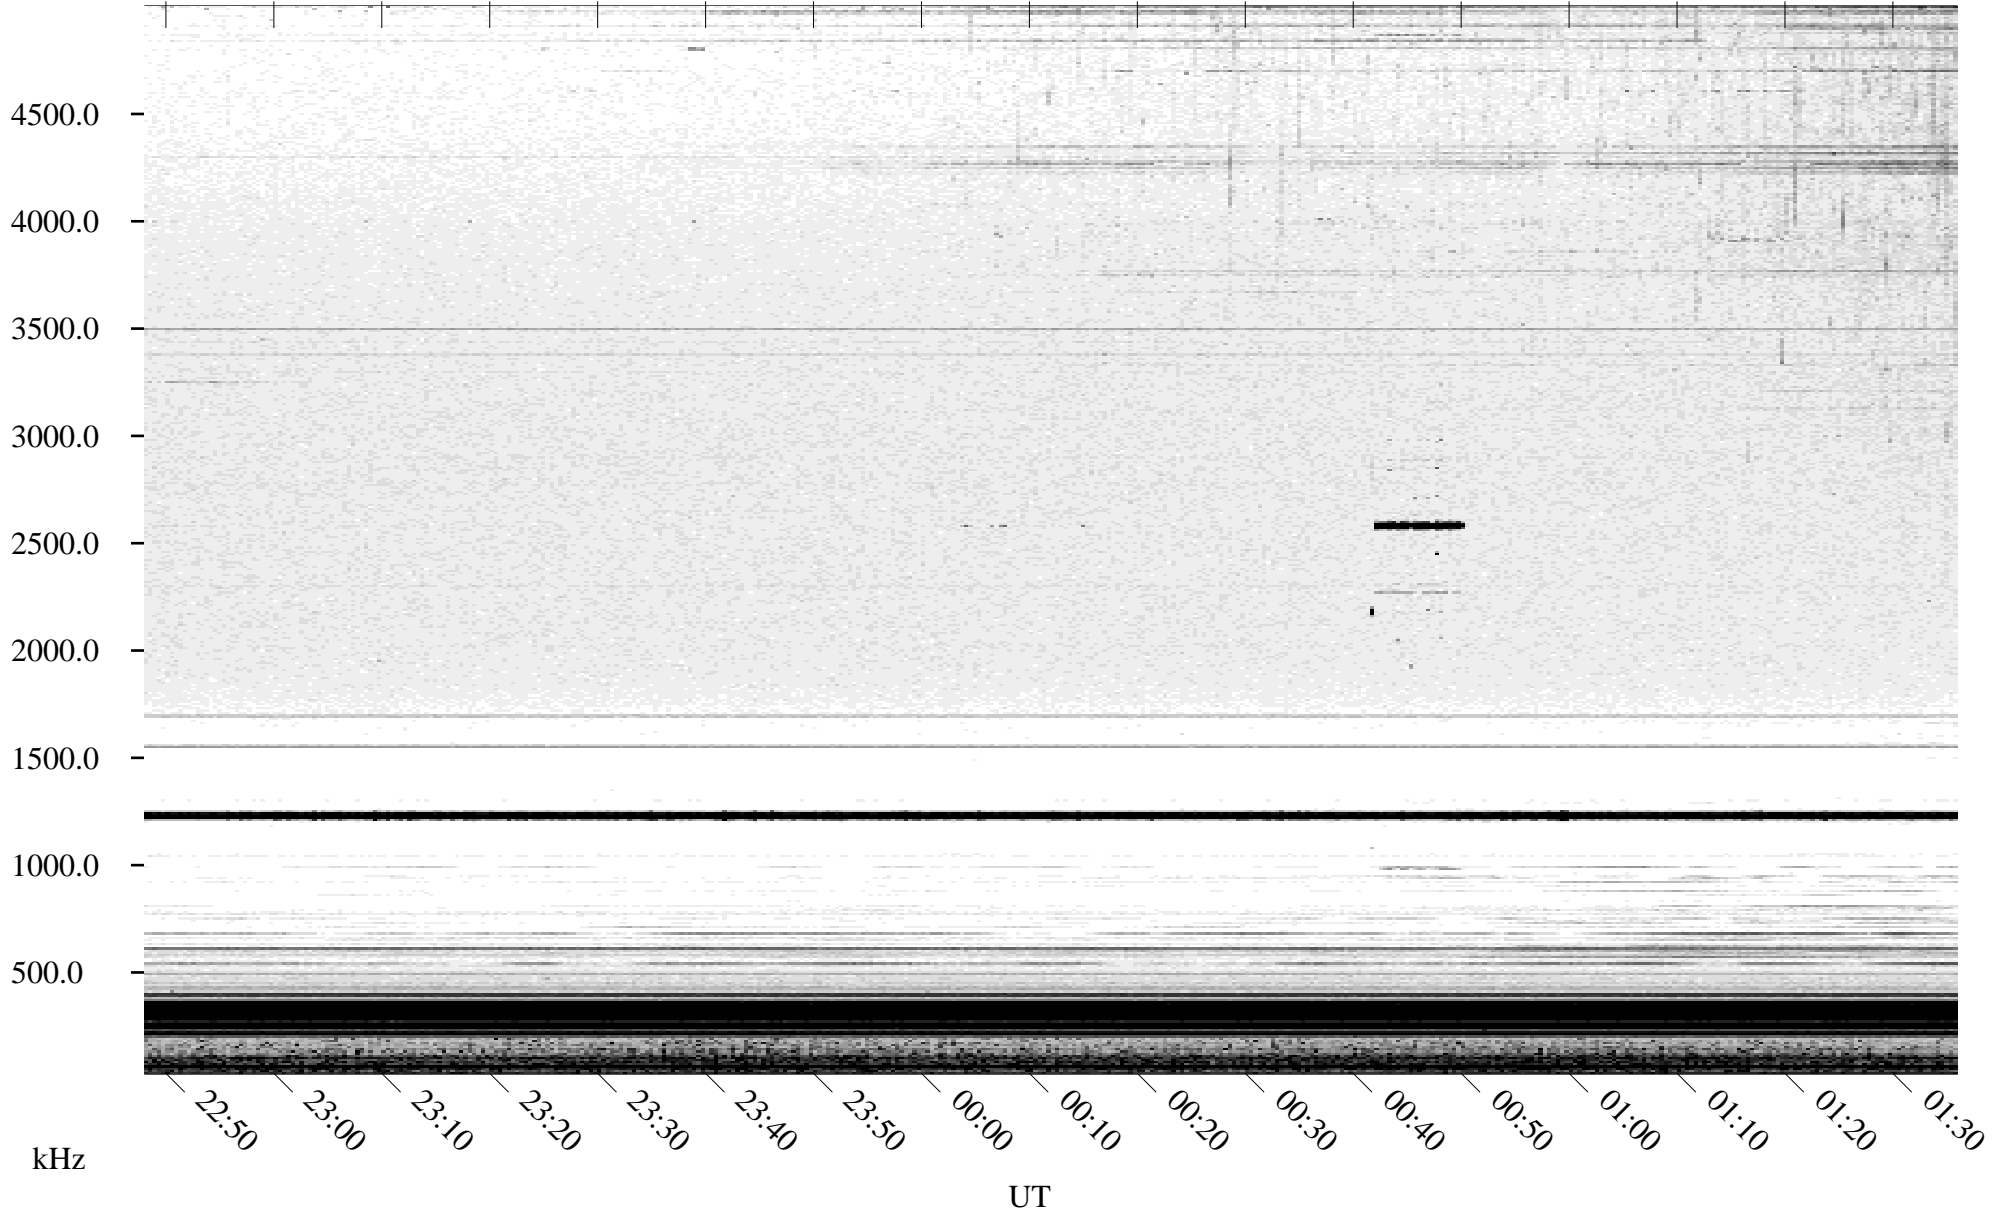

07/04/2004 Churchill, Manitoba

Linear Scale Black = 161 White = 15

ch04186l.r00m max_12

Page 1

07/04/2004 Churchill, Manitoba

Linear Scale Black = 161 White = 15

ch04186l.r00m max_12

Page 2

07/05/2004 Churchill, Manitoba

Linear Scale Black = 161 White = 15

ch04186l.r00m max_12

Page 3

07/05/2004 Churchill, Manitoba

Linear Scale Black = 161 White = 15

ch04186l.r00m max_12

Page 4

07/05/2004 Churchill, Manitoba

Linear Scale Black = 161 White = 15

ch04186l.r00m max_12

Page 5

07/05/2004 Churchill, Manitoba

Linear Scale Black = 161 White = 15

ch04186l.r00m max_12

Page 6

07/05/2004 Churchill, Manitoba

Linear Scale Black = 161 White = 15

ch04186l.r00m max_12

Page 7

07/05/2004 Churchill, Manitoba

Linear Scale Black = 161 White = 15

ch04186l.r00m max_12