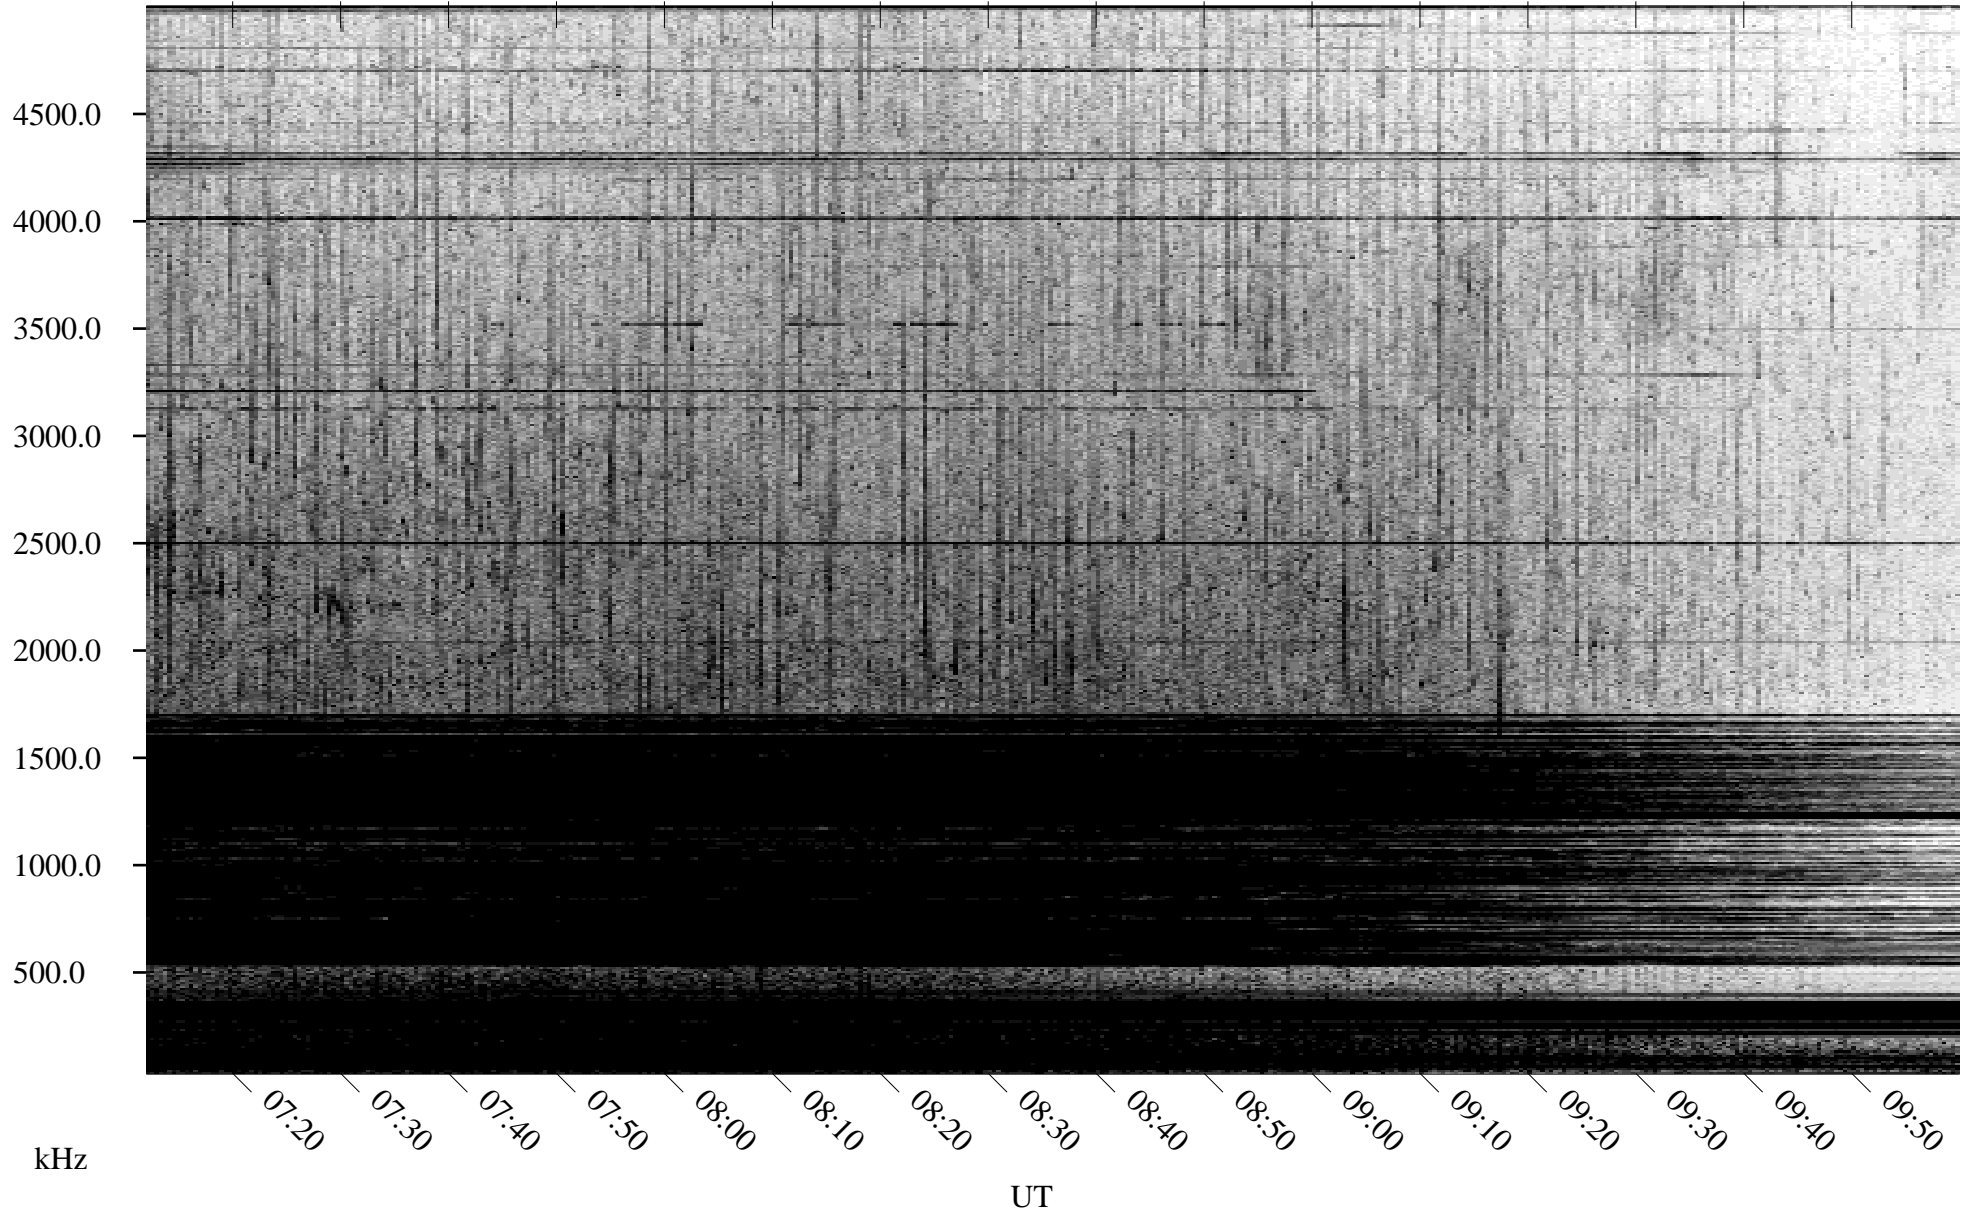

07/05/2004 Churchill, Manitoba

Linear Scale Black = 161 White = 15

ch04187l.r00m max_12

Page 1

07/05/2004 Churchill, Manitoba

Linear Scale Black = 161 White = 15

ch04187l.r00m max_12

07/06/2004 Churchill, Manitoba

Linear Scale Black = 161 White = 15

ch04187l.r00m max_12

Page 3

07/06/2004 Churchill, Manitoba

Linear Scale Black = 161 White = 15

ch04187l.r00m max_12

Page 4

07/06/2004 Churchill, Manitoba

Linear Scale Black = 161 White = 15

ch04187l.r00m max_12

Page 5

07/06/2004 Churchill, Manitoba

Linear Scale Black = 161 White = 15

ch04187l.r00m max_12

Page 6

07/06/2004 Churchill, Manitoba

Linear Scale Black = 161 White = 15

ch04187l.r00m max_12

Page 7

07/06/2004 Churchill, Manitoba

Linear Scale Black = 161 White = 15

ch041871.r00m max_12