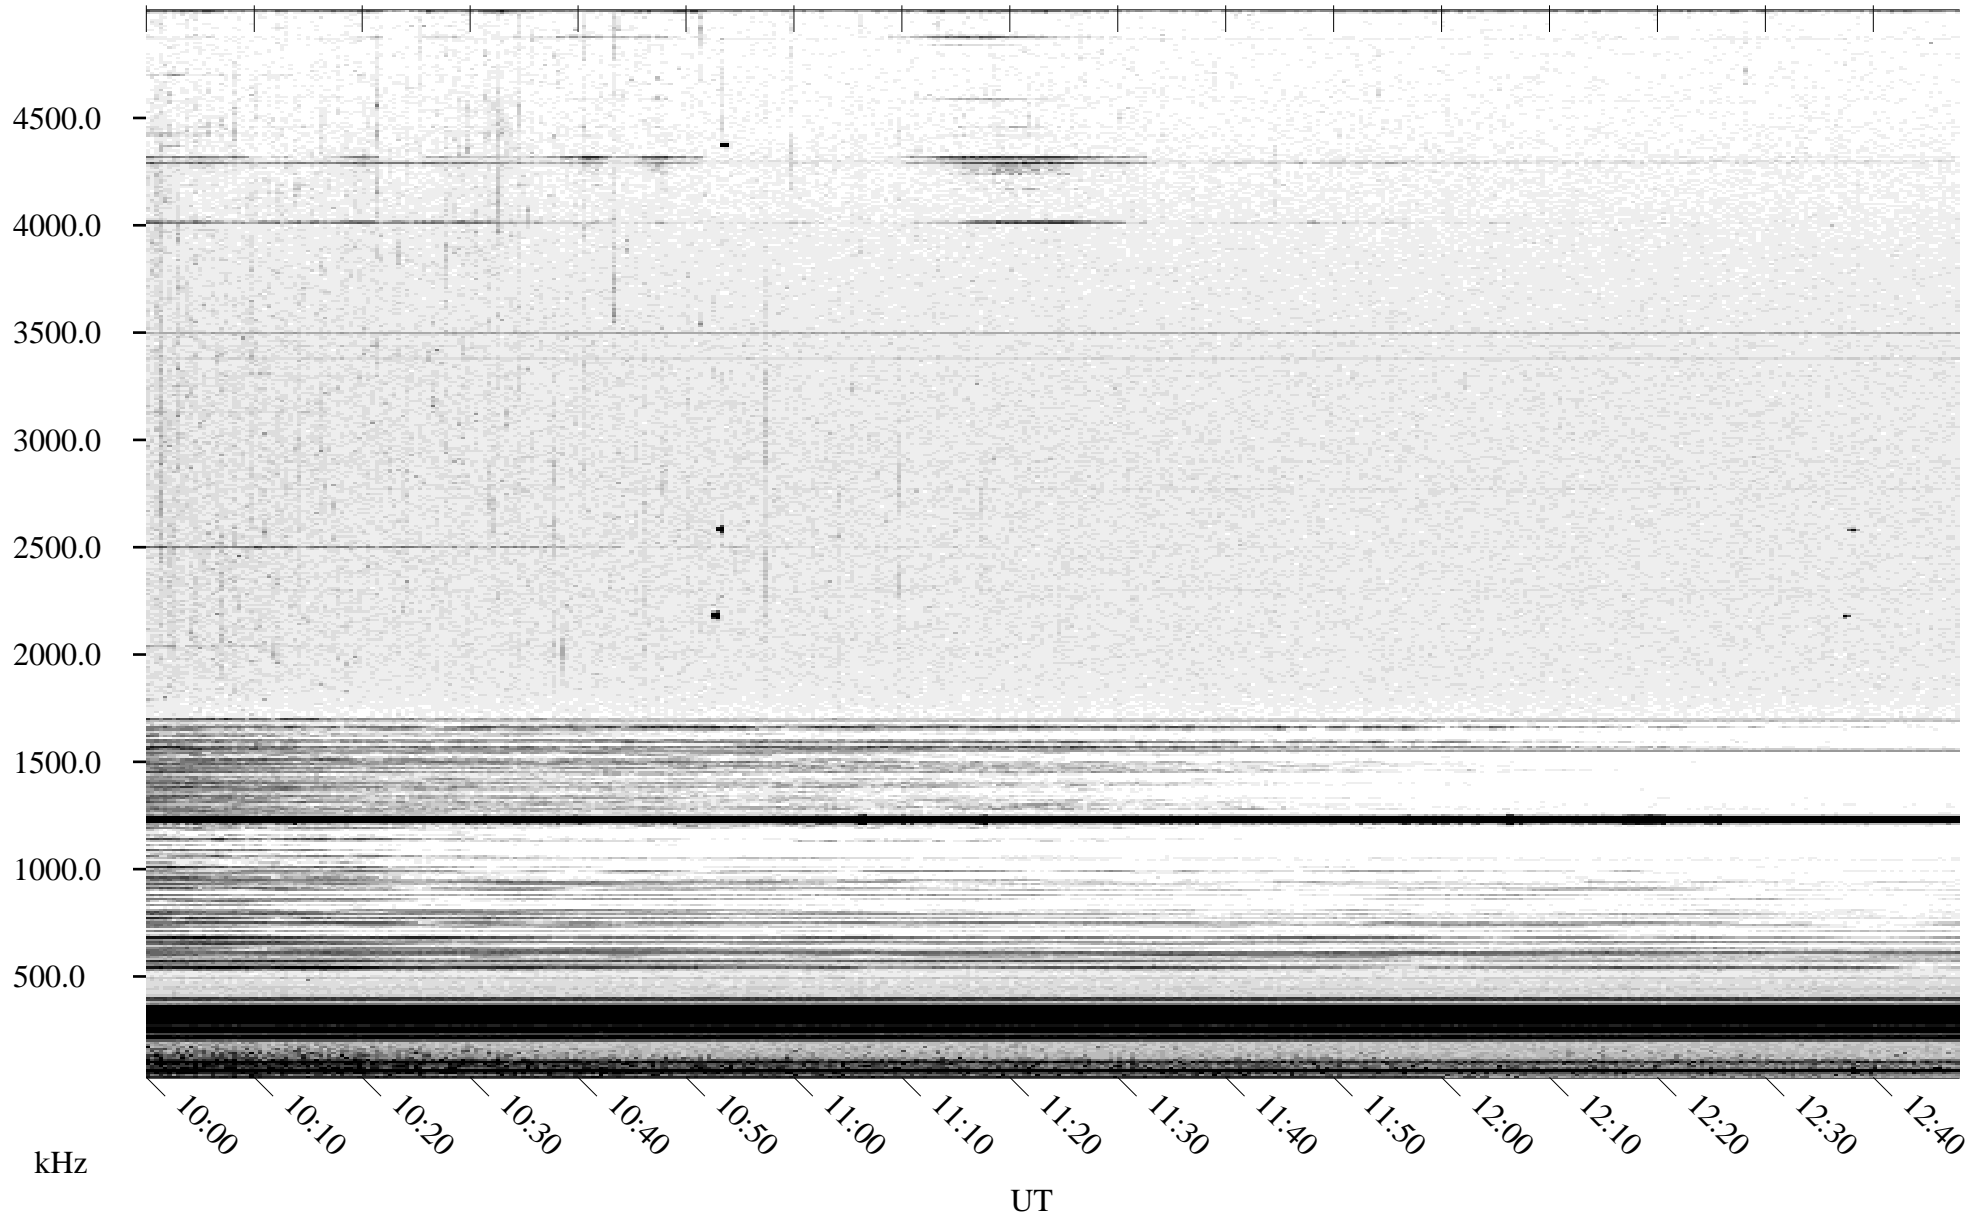

07/05/2004 Churchill, Manitoba

Linear Scale Black = 161 White = 15

ch04187l.r00m max_12

Page 1

07/05/2004 Churchill, Manitoba

Linear Scale Black = 161 White = 15

ch04187l.r00m max_12

07/06/2004 Churchill, Manitoba

Linear Scale Black = 161 White = 15

ch04187l.r00m max_12

Page 3

07/06/2004 Churchill, Manitoba

Linear Scale Black = 161 White = 15

ch04187l.r00m max_12

Page 4

07/06/2004 Churchill, Manitoba

Linear Scale Black = 161 White = 15

ch04187l.r00m max_12

Page 5

07/06/2004 Churchill, Manitoba

Linear Scale Black = 161 White = 15

ch04187l.r00m max_12

Page 6

07/06/2004 Churchill, Manitoba

Linear Scale Black = 161 White = 15

ch04187l.r00m max_12

Page 7

07/06/2004 Churchill, Manitoba

Linear Scale Black = 161 White = 15

ch041871.r00m max_12