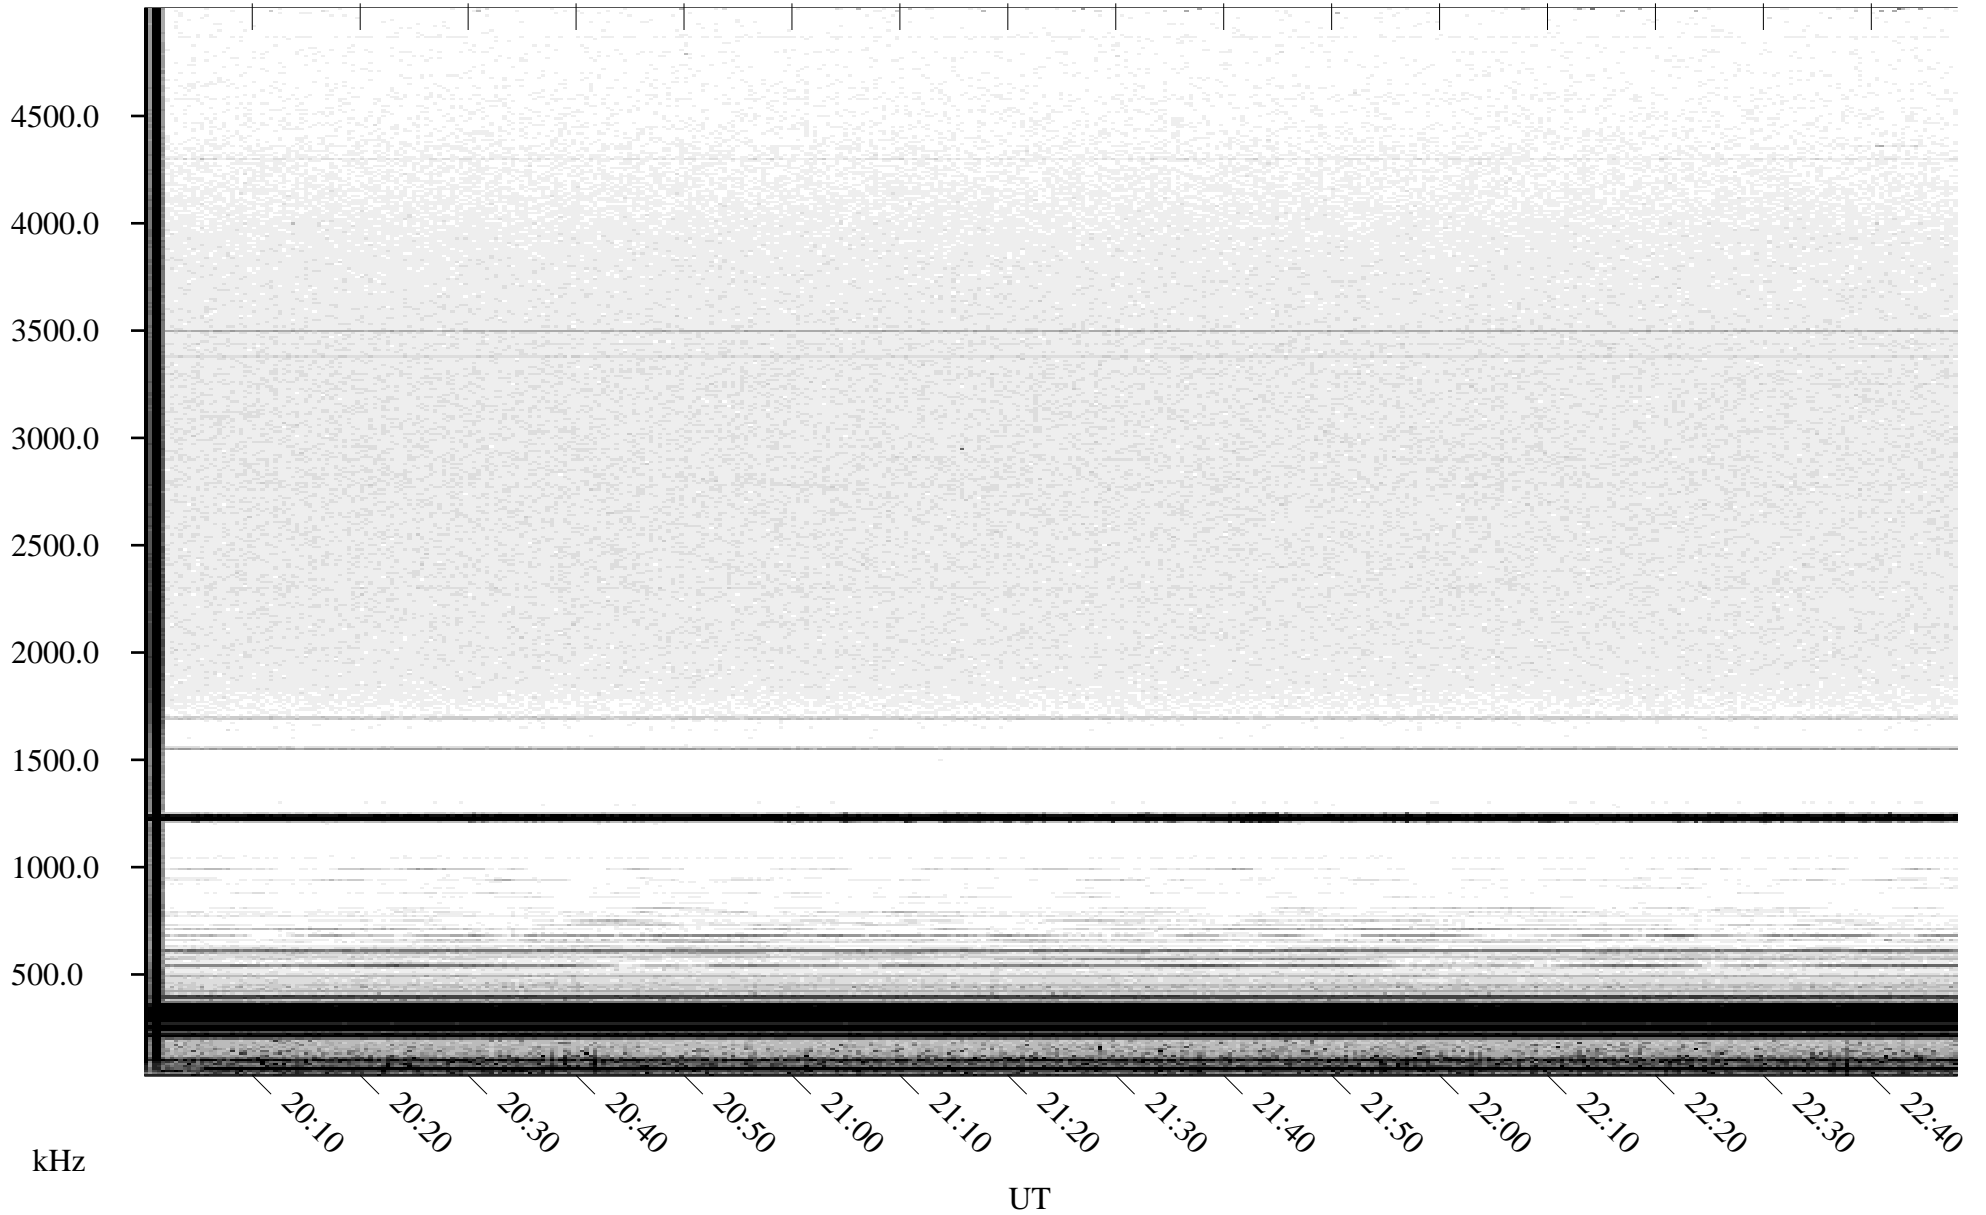

07/05/2004 Churchill, Manitoba

Linear Scale Black = 161 White = 15

ch04187l.r00m max_12

Page 1

07/05/2004 Churchill, Manitoba

Linear Scale Black = 161 White = 15

ch04187l.r00m max_12

07/06/2004 Churchill, Manitoba

Linear Scale Black = 161 White = 15

ch04187l.r00m max_12

Page 3

07/06/2004 Churchill, Manitoba

Linear Scale Black = 161 White = 15

ch04187l.r00m max_12

Page 4

07/06/2004 Churchill, Manitoba

Linear Scale Black = 161 White = 15

ch04187l.r00m max_12

Page 5

07/06/2004 Churchill, Manitoba

Linear Scale Black = 161 White = 15

ch04187l.r00m max_12

Page 6

07/06/2004 Churchill, Manitoba

Linear Scale Black = 161 White = 15

ch04187l.r00m max_12

Page 7

07/06/2004 Churchill, Manitoba

Linear Scale Black = 161 White = 15

ch041871.r00m max_12