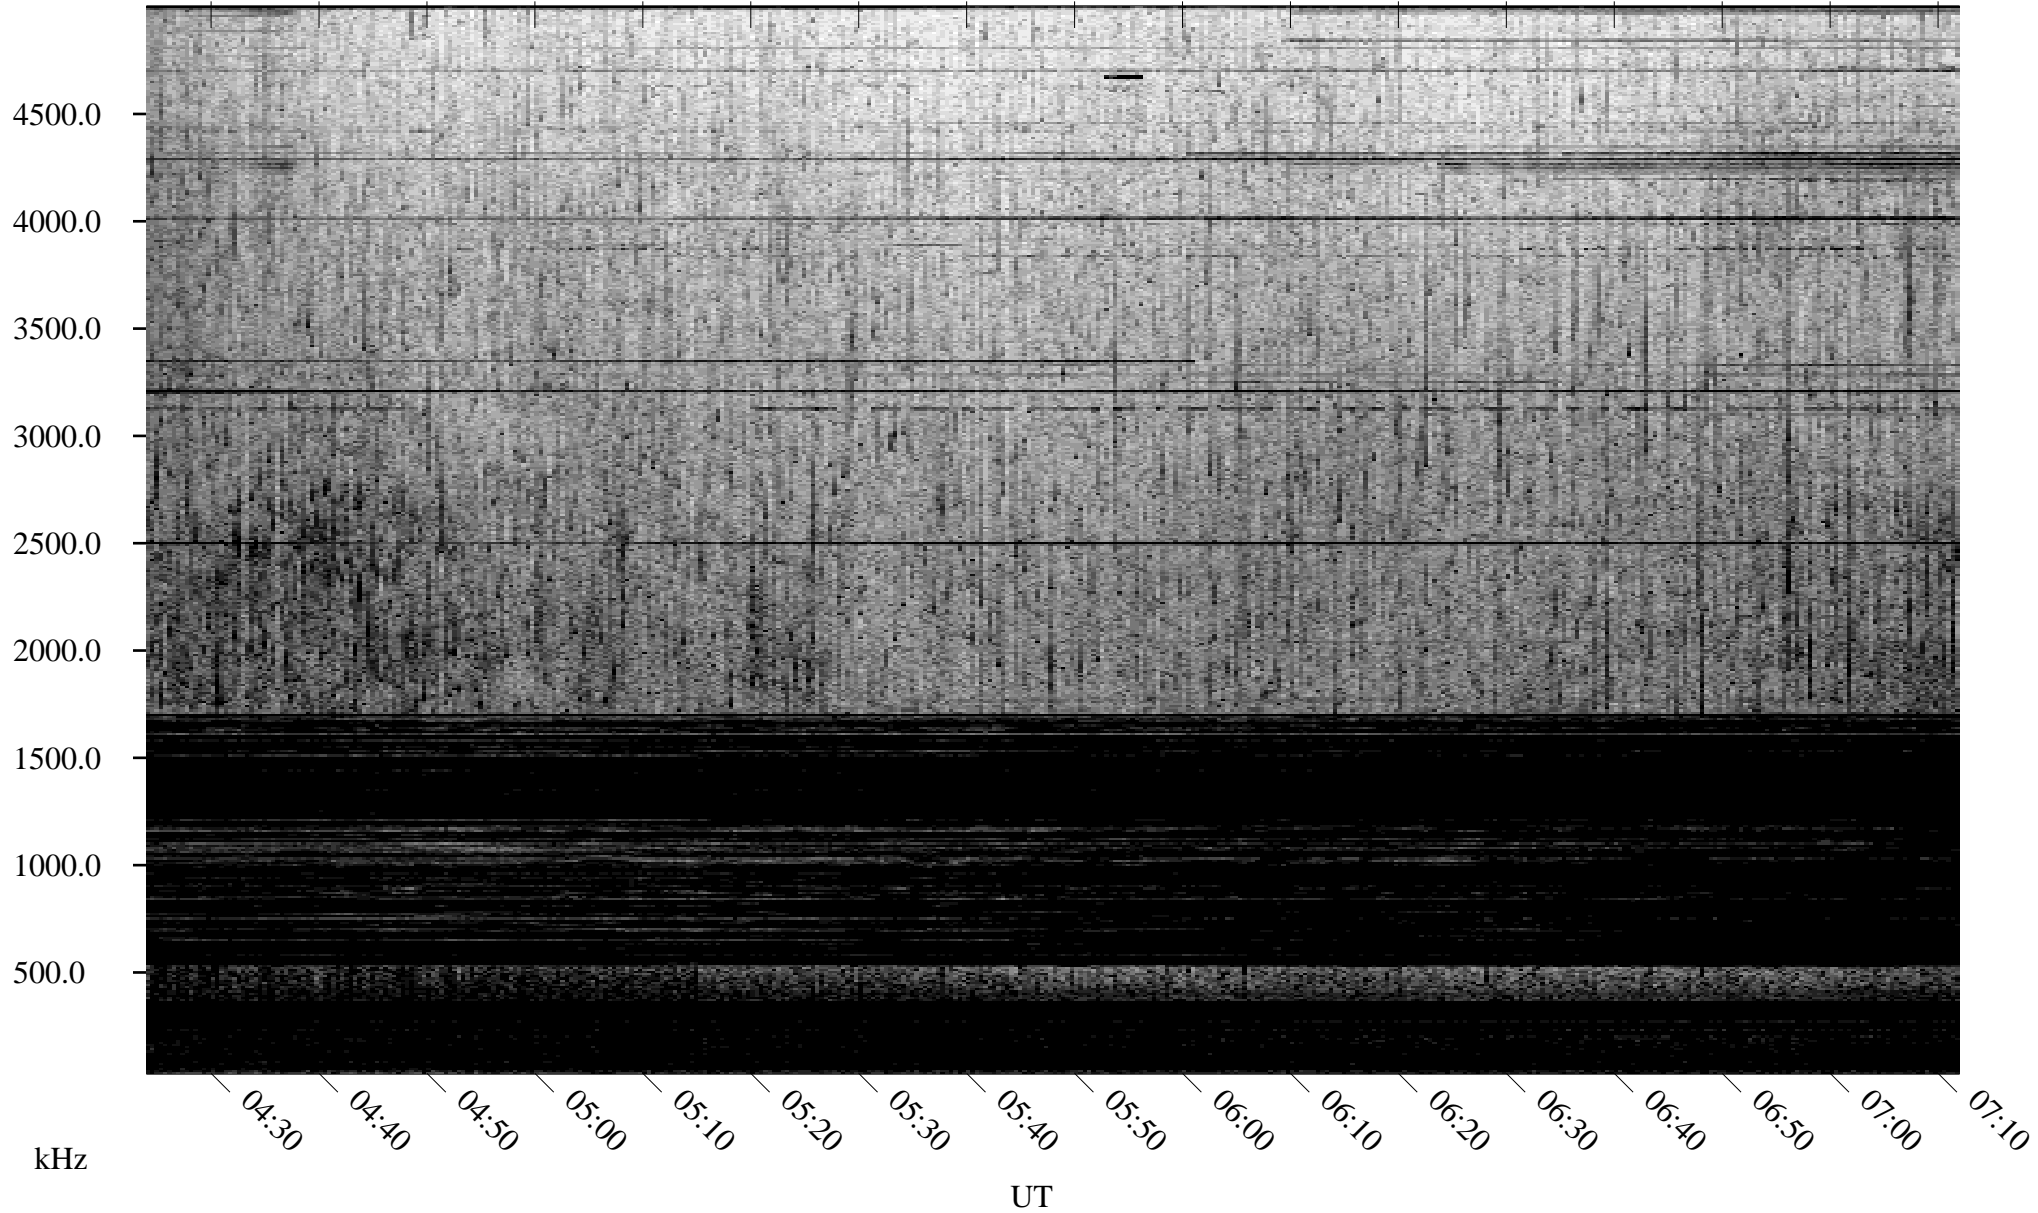

07/05/2004 Churchill, Manitoba

Linear Scale Black = 161 White = 15

ch04187l.r00m max_12

Page 1

07/05/2004 Churchill, Manitoba

Linear Scale Black = 161 White = 15

ch04187l.r00m max_12

07/06/2004 Churchill, Manitoba

Linear Scale Black = 161 White = 15

ch04187l.r00m max_12

Page 3

07/06/2004 Churchill, Manitoba

Linear Scale Black = 161 White = 15

ch04187l.r00m max_12

Page 4

07/06/2004 Churchill, Manitoba

Linear Scale Black = 161 White = 15

ch04187l.r00m max_12

Page 5

07/06/2004 Churchill, Manitoba

Linear Scale Black = 161 White = 15

ch04187l.r00m max_12

Page 6

07/06/2004 Churchill, Manitoba

Linear Scale Black = 161 White = 15

ch04187l.r00m max_12

Page 7

07/06/2004 Churchill, Manitoba

Linear Scale Black = 161 White = 15

ch041871.r00m max_12