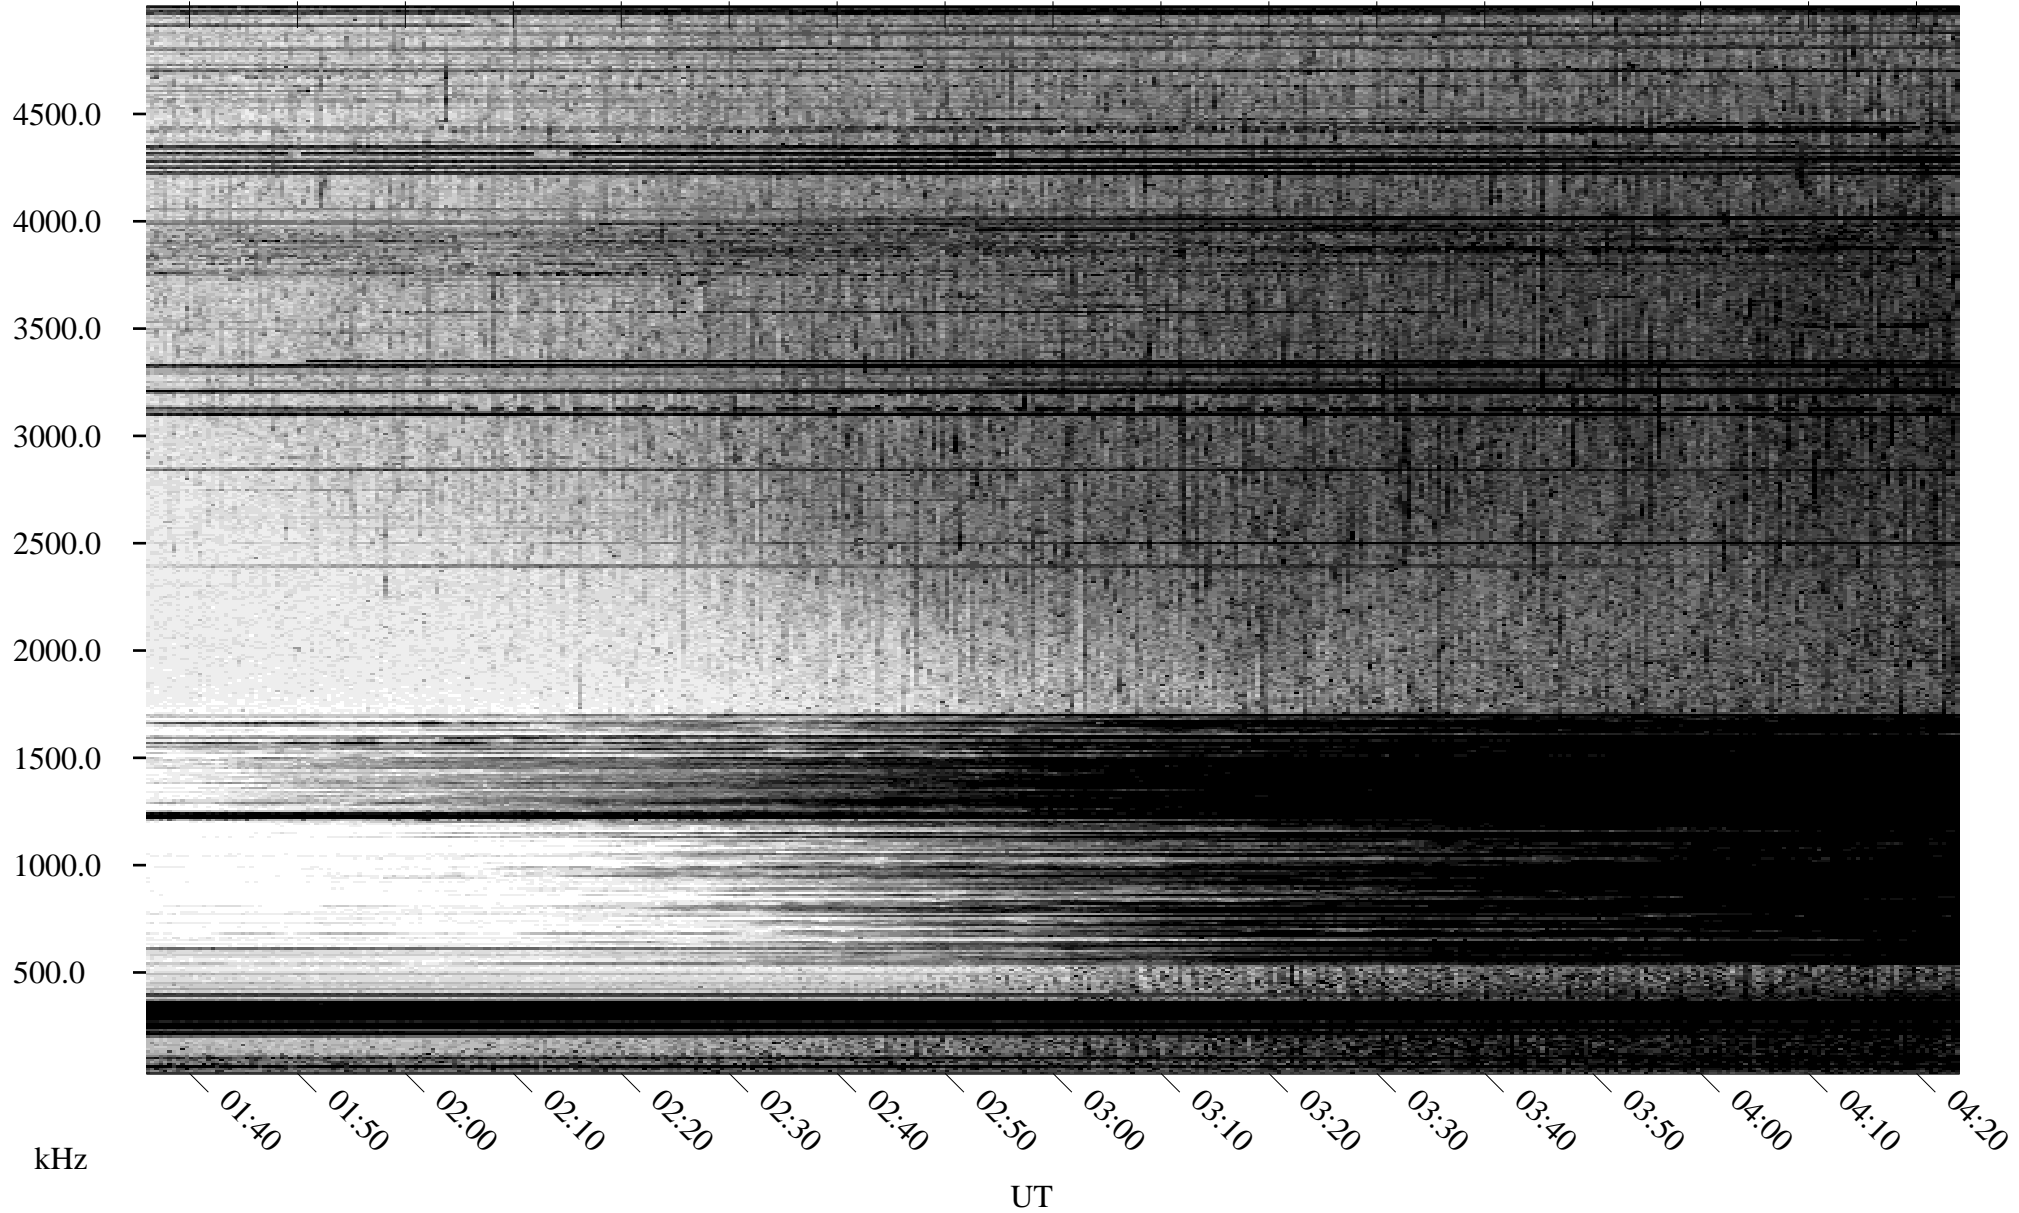

07/06/2004 Churchill, Manitoba

Linear Scale Black = 161 White = 15

ch04188l.r00m max_12

Page 1

07/06/2004 Churchill, Manitoba

Linear Scale Black = 161 White = 15

ch04188l.r00m max_12

Page 2

07/07/2004 Churchill, Manitoba

Linear Scale Black = 161 White = 15

ch04188l.r00m max_12

Page 3

07/07/2004 Churchill, Manitoba

Linear Scale Black = 161 White = 15

ch04188l.r00m max_12

Page 4

07/07/2004 Churchill, Manitoba

Linear Scale Black = 161 White = 15

ch04188l.r00m max_12

Page 5

07/07/2004 Churchill, Manitoba

Linear Scale Black = 161 White = 15

ch04188l.r00m max_12

Page 6

07/07/2004 Churchill, Manitoba

Linear Scale Black = 161 White = 15

ch04188l.r00m max_12

Page 7

07/07/2004 Churchill, Manitoba

Linear Scale Black = 161 White = 15

ch04188l.r00m max_12