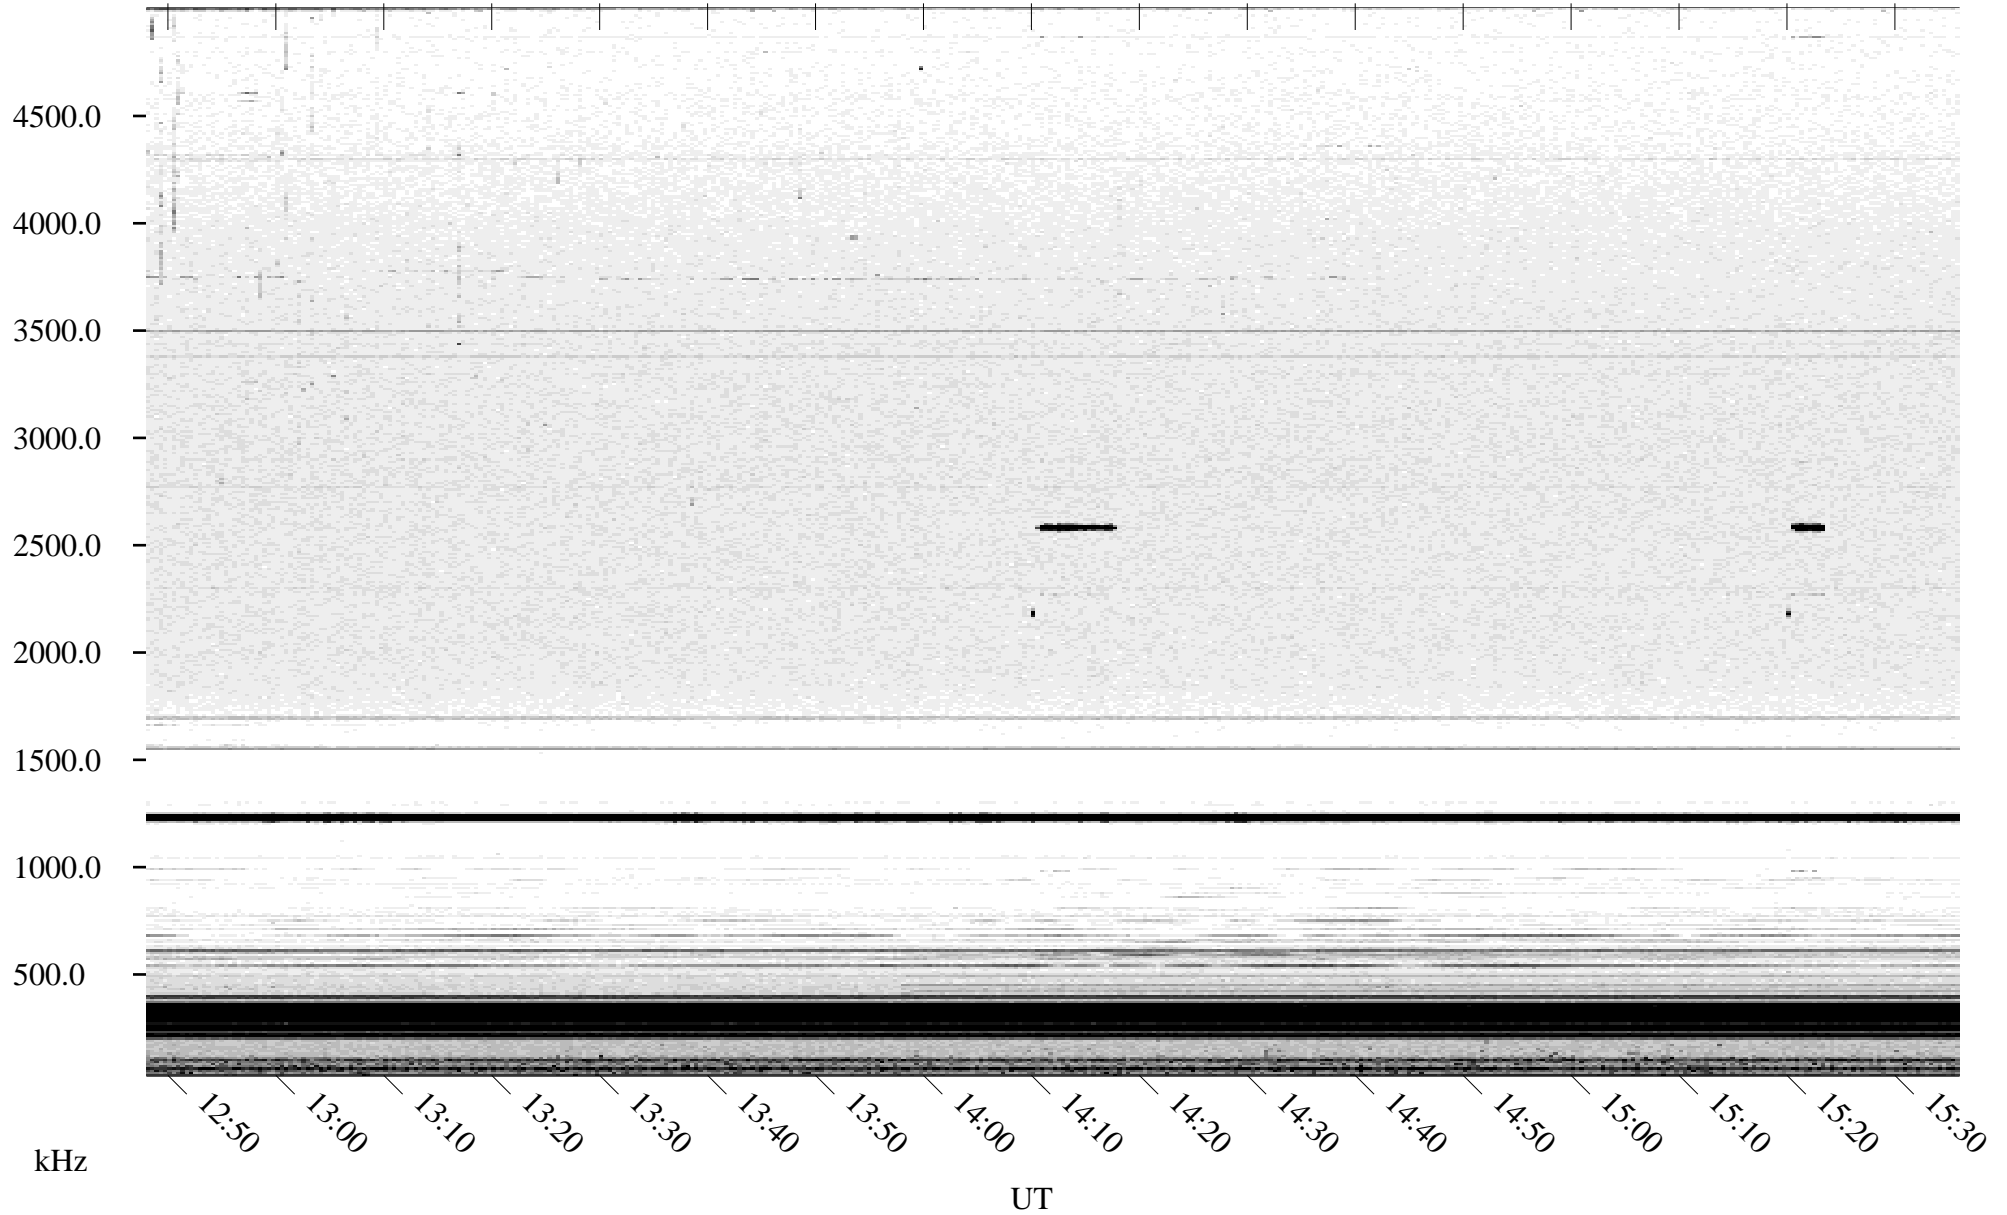

07/06/2004 Churchill, Manitoba

Linear Scale Black = 161 White = 15

ch04188l.r00m max_12

Page 1

07/06/2004 Churchill, Manitoba

Linear Scale Black = 161 White = 15

ch04188l.r00m max_12

Page 2

07/07/2004 Churchill, Manitoba

Linear Scale Black = 161 White = 15

ch04188l.r00m max_12

Page 3

07/07/2004 Churchill, Manitoba

Linear Scale Black = 161 White = 15

ch04188l.r00m max_12

Page 4

07/07/2004 Churchill, Manitoba

Linear Scale Black = 161 White = 15

ch04188l.r00m max_12

Page 5

07/07/2004 Churchill, Manitoba

Linear Scale Black = 161 White = 15

ch04188l.r00m max_12

Page 6

07/07/2004 Churchill, Manitoba

Linear Scale Black = 161 White = 15

ch04188l.r00m max_12

Page 7

07/07/2004 Churchill, Manitoba

Linear Scale Black = 161 White = 15

ch04188l.r00m max_12