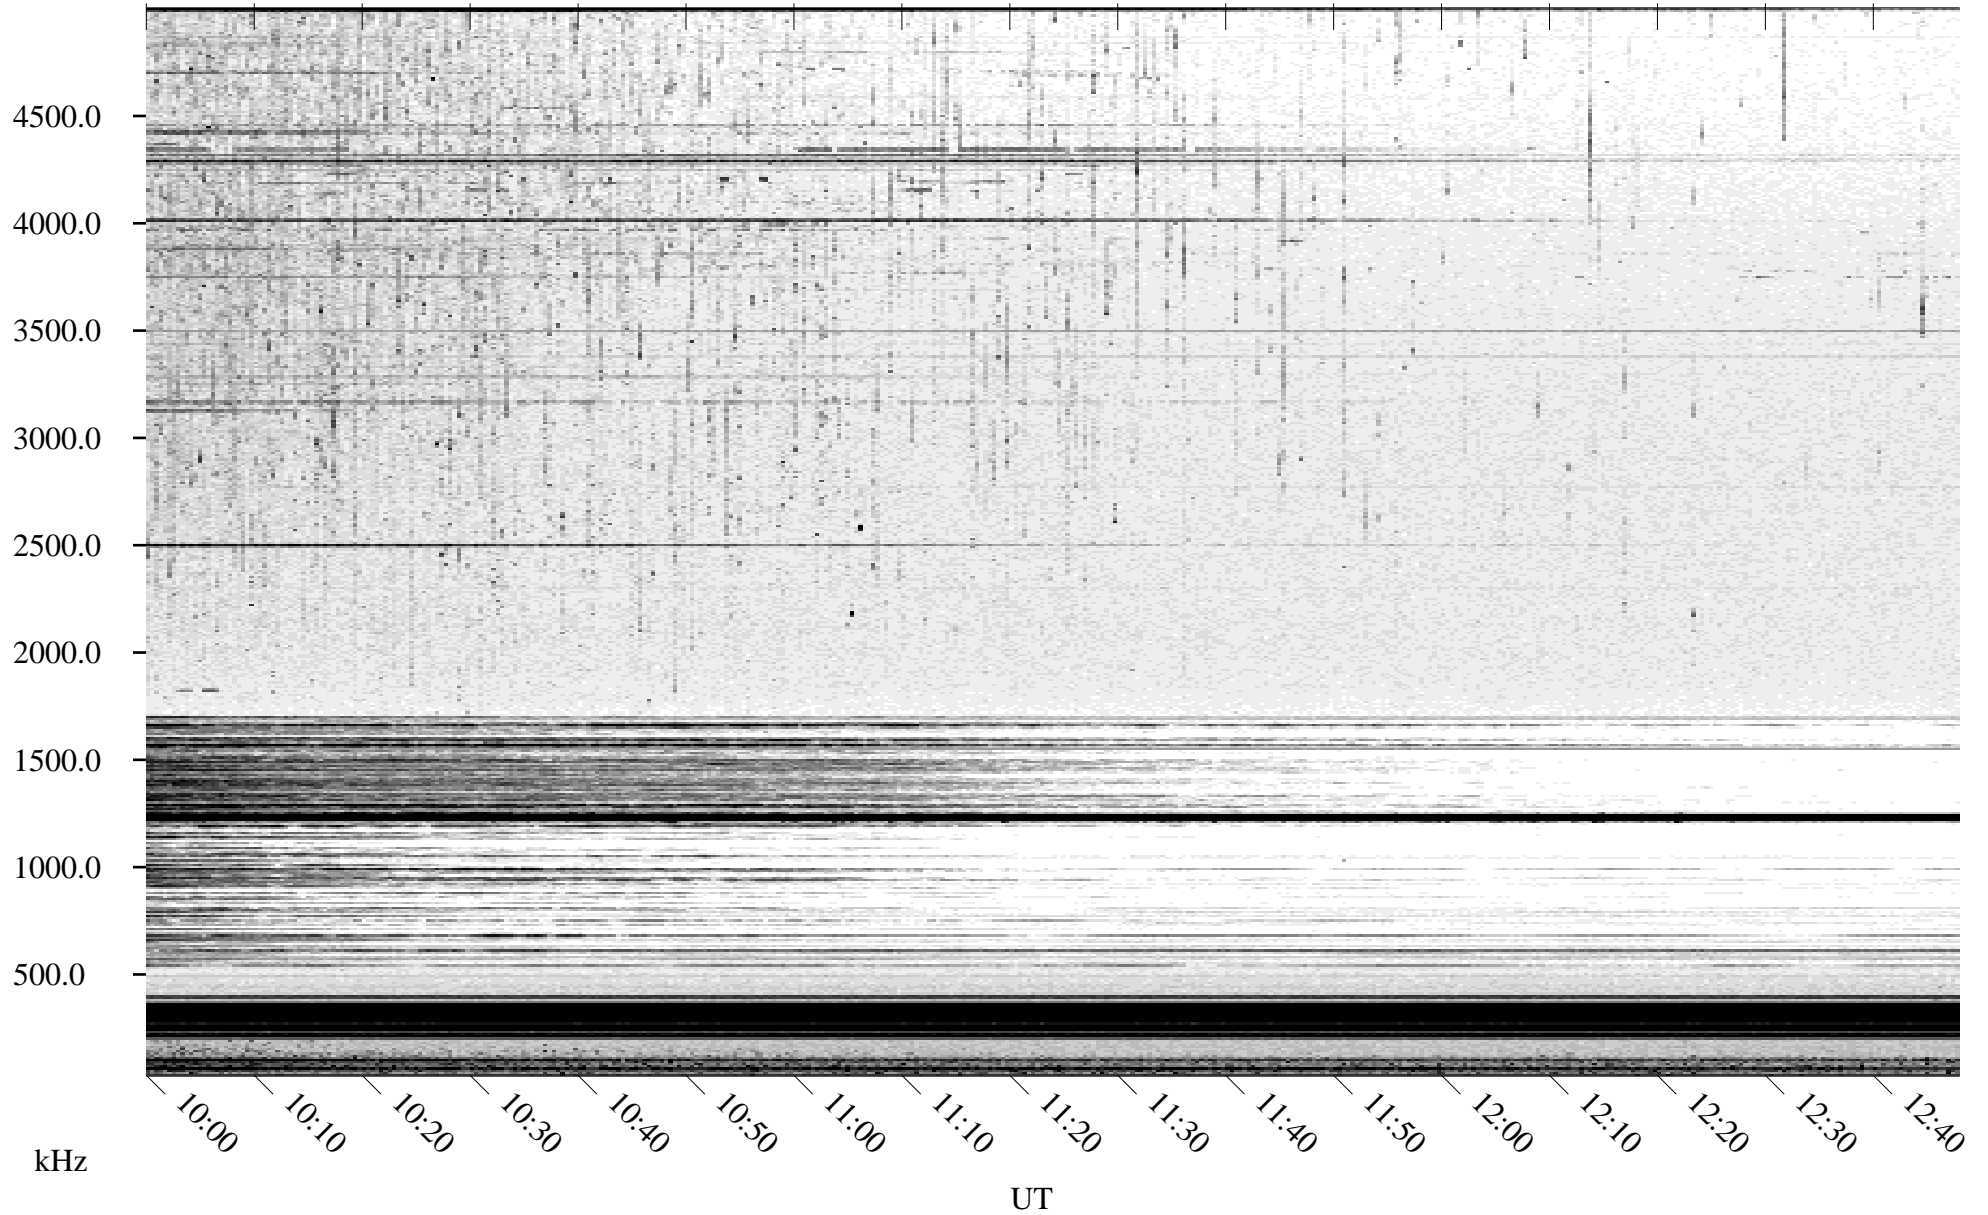

07/06/2004 Churchill, Manitoba

Linear Scale Black = 161 White = 15

ch04188l.r00m max_12

Page 1

07/06/2004 Churchill, Manitoba

Linear Scale Black = 161 White = 15

ch04188l.r00m max_12

Page 2

07/07/2004 Churchill, Manitoba

Linear Scale Black = 161 White = 15

ch04188l.r00m max_12

Page 3

07/07/2004 Churchill, Manitoba

Linear Scale Black = 161 White = 15

ch04188l.r00m max_12

Page 4

07/07/2004 Churchill, Manitoba

Linear Scale Black = 161 White = 15

ch04188l.r00m max_12

Page 5

07/07/2004 Churchill, Manitoba

Linear Scale Black = 161 White = 15

ch04188l.r00m max_12

Page 6

07/07/2004 Churchill, Manitoba

Linear Scale Black = 161 White = 15

ch04188l.r00m max_12

Page 7

07/07/2004 Churchill, Manitoba

Linear Scale Black = 161 White = 15

ch04188l.r00m max_12