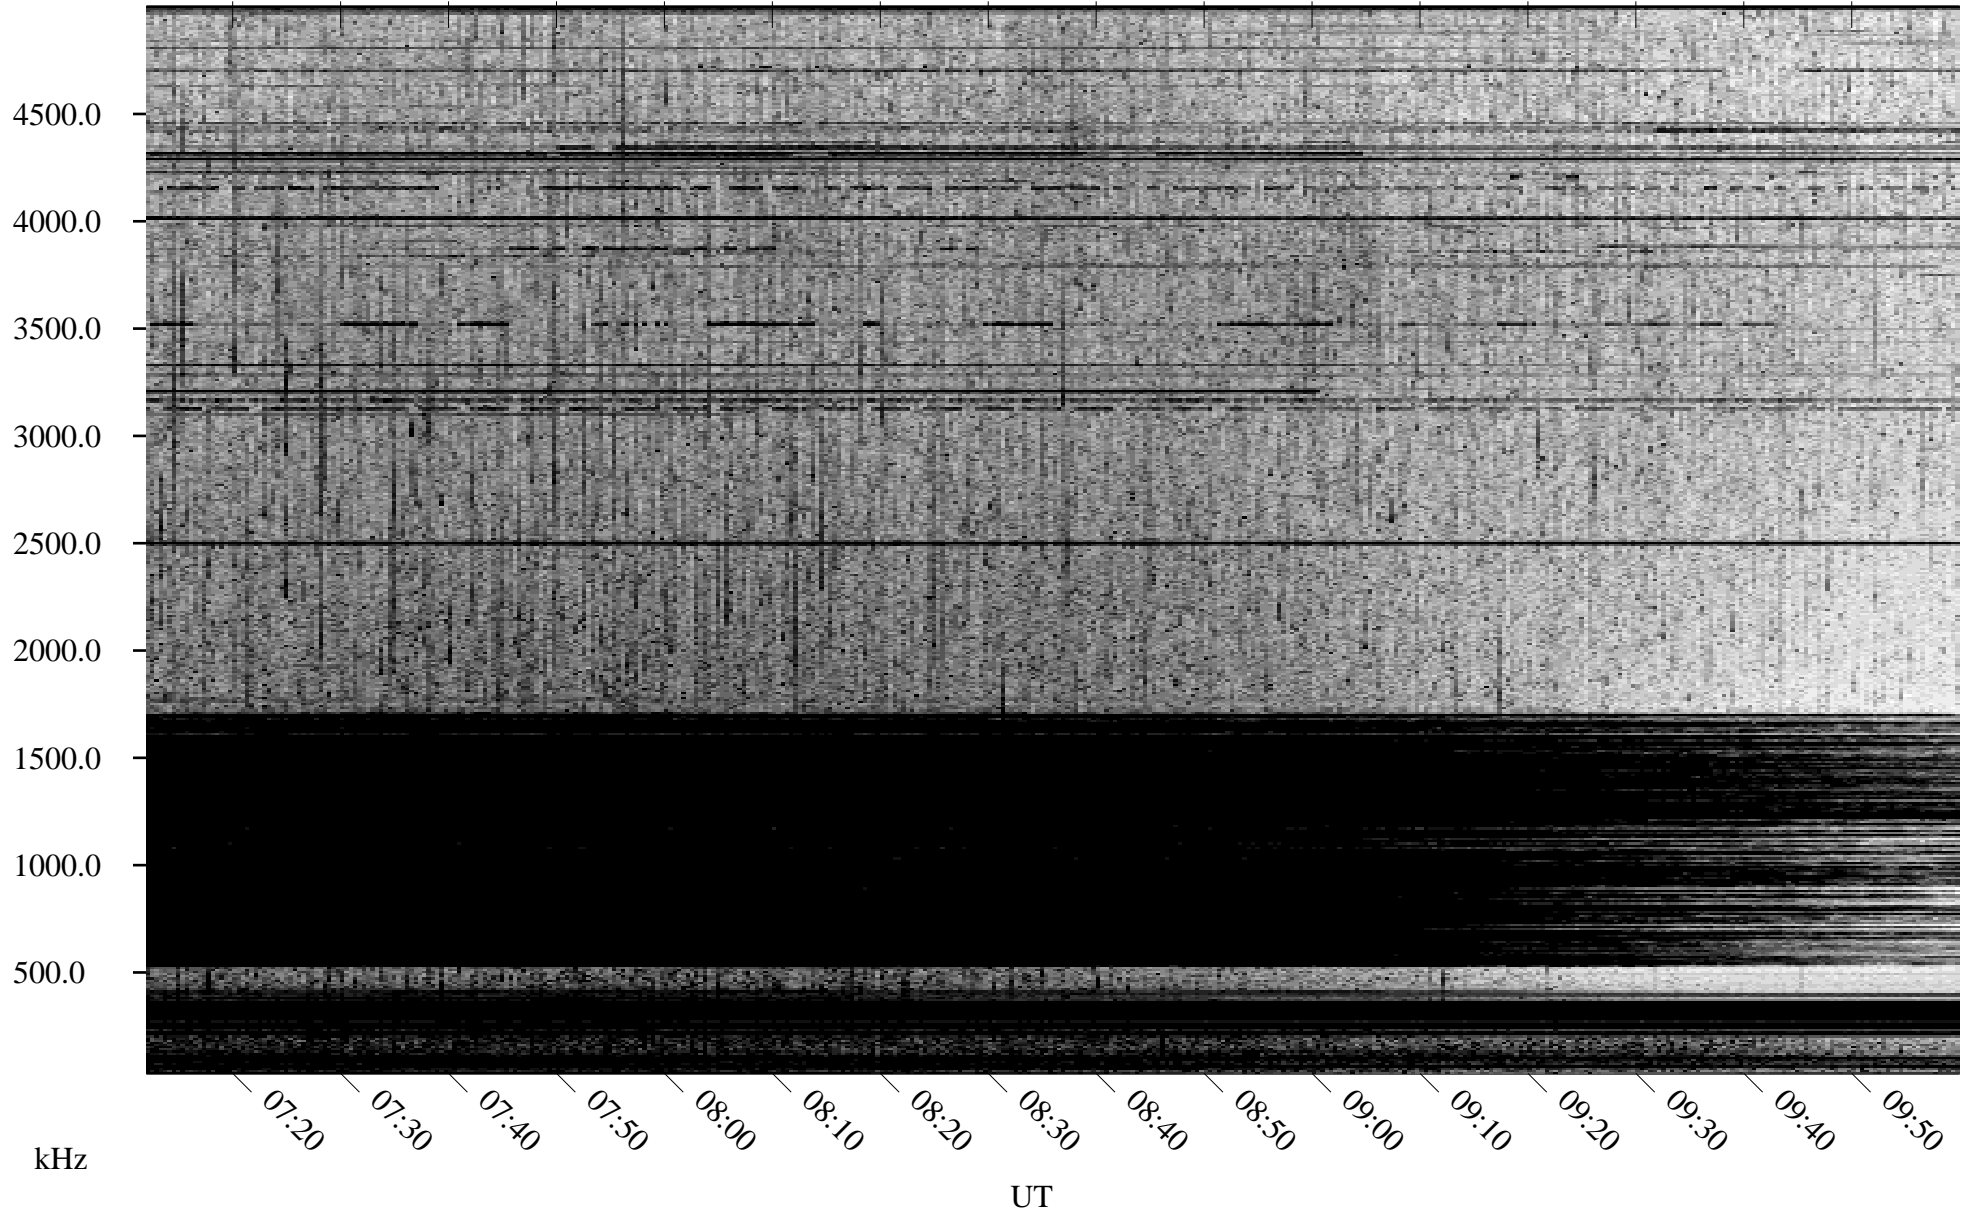

07/06/2004 Churchill, Manitoba

Linear Scale Black = 161 White = 15

ch04188l.r00m max_12

Page 1

07/06/2004 Churchill, Manitoba

Linear Scale Black = 161 White = 15

ch04188l.r00m max_12

Page 2

07/07/2004 Churchill, Manitoba

Linear Scale Black = 161 White = 15

ch04188l.r00m max_12

Page 3

07/07/2004 Churchill, Manitoba

Linear Scale Black = 161 White = 15

ch04188l.r00m max_12

Page 4

07/07/2004 Churchill, Manitoba

Linear Scale Black = 161 White = 15

ch04188l.r00m max_12

Page 5

07/07/2004 Churchill, Manitoba

Linear Scale Black = 161 White = 15

ch04188l.r00m max_12

Page 6

07/07/2004 Churchill, Manitoba

Linear Scale Black = 161 White = 15

ch04188l.r00m max_12

Page 7

07/07/2004 Churchill, Manitoba

Linear Scale Black = 161 White = 15

ch04188l.r00m max_12