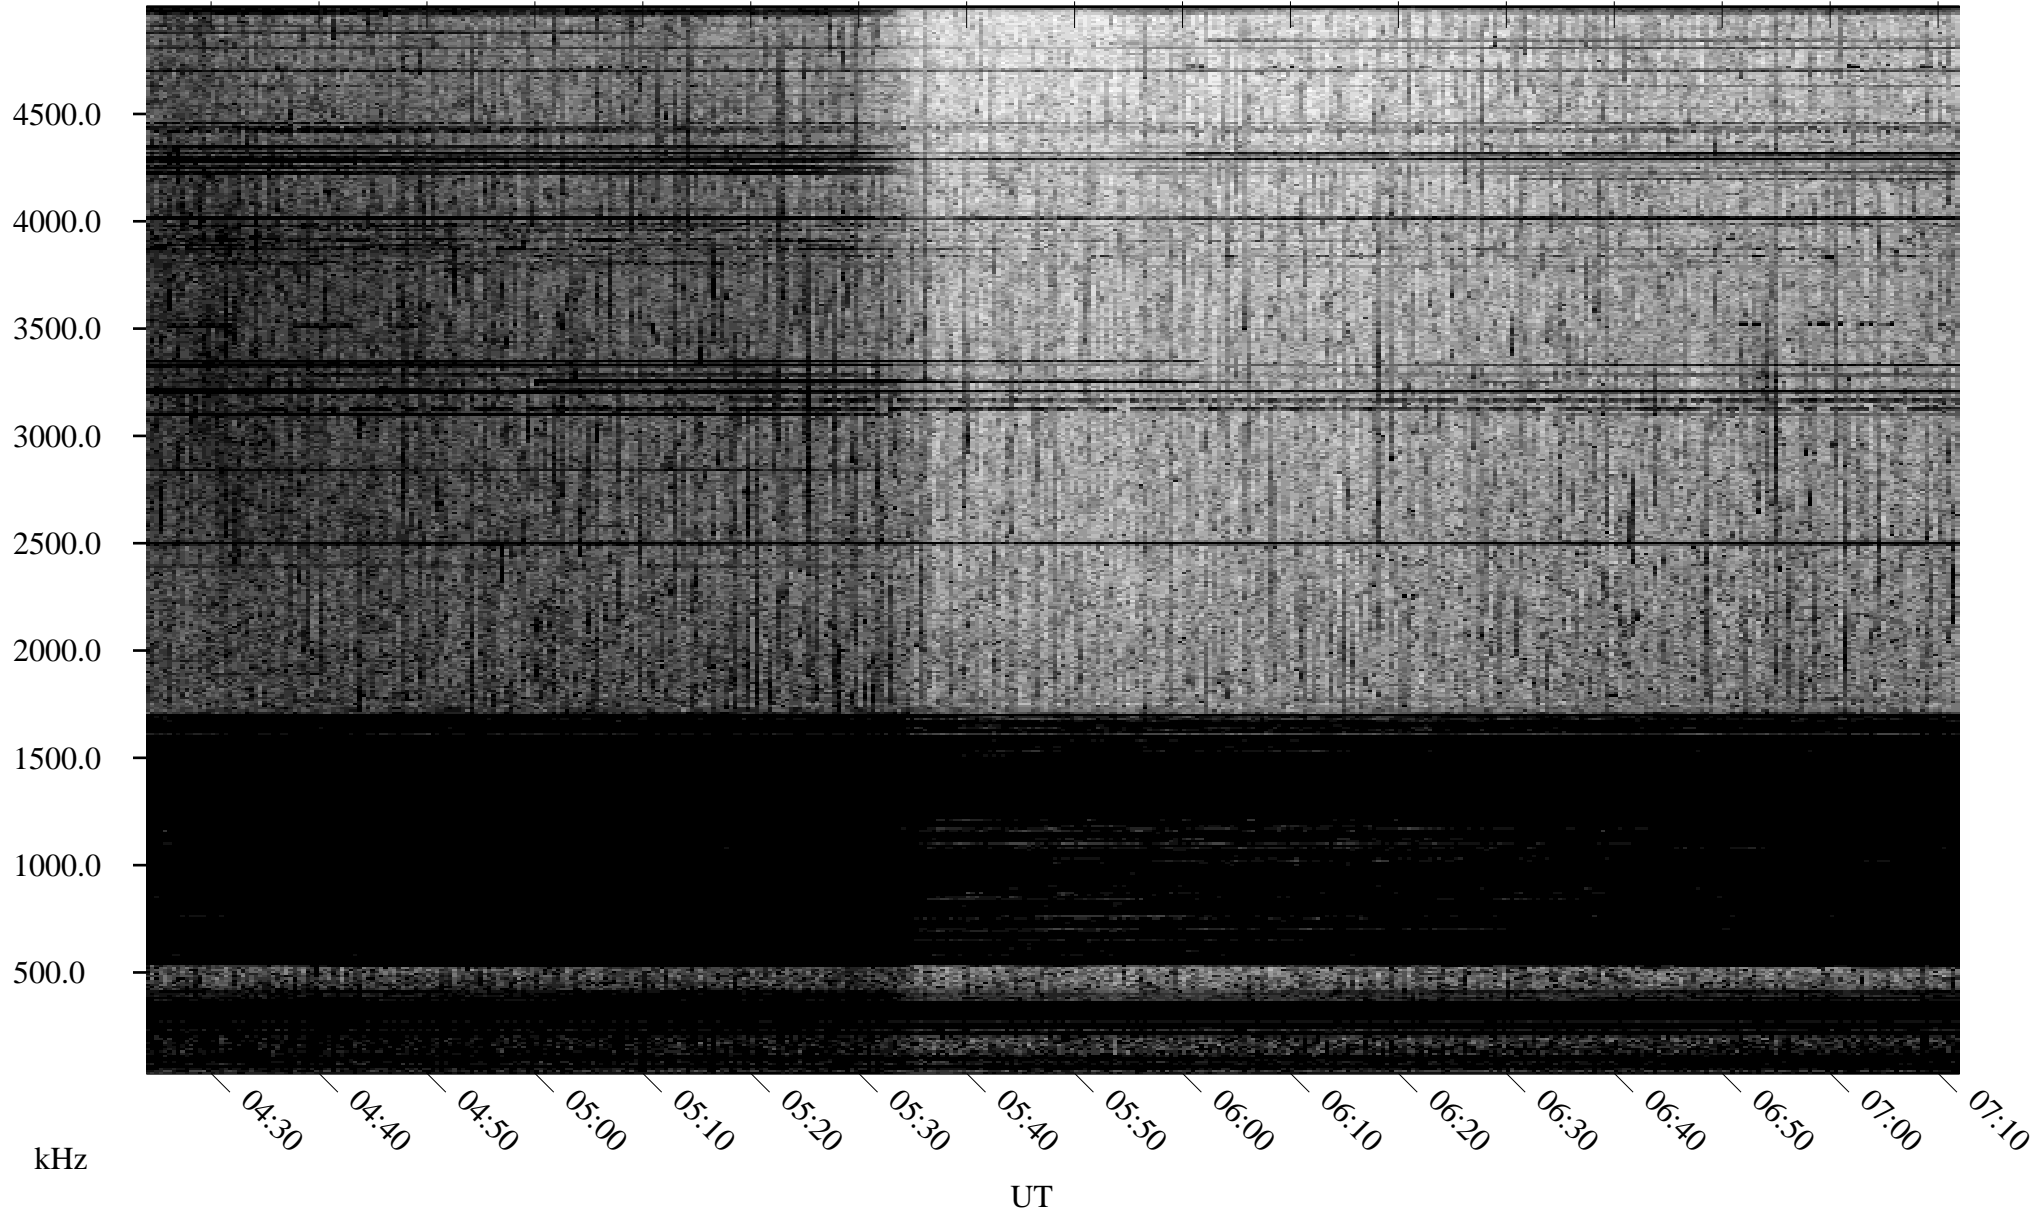

07/06/2004 Churchill, Manitoba

Linear Scale Black = 161 White = 15

ch04188l.r00m max_12

Page 1

07/06/2004 Churchill, Manitoba

Linear Scale Black = 161 White = 15

ch04188l.r00m max_12

Page 2

07/07/2004 Churchill, Manitoba

Linear Scale Black = 161 White = 15

ch04188l.r00m max_12

Page 3

07/07/2004 Churchill, Manitoba

Linear Scale Black = 161 White = 15

ch04188l.r00m max_12

Page 4

07/07/2004 Churchill, Manitoba

Linear Scale Black = 161 White = 15

ch04188l.r00m max_12

Page 5

07/07/2004 Churchill, Manitoba

Linear Scale Black = 161 White = 15

ch04188l.r00m max_12

Page 6

07/07/2004 Churchill, Manitoba

Linear Scale Black = 161 White = 15

ch04188l.r00m max_12

Page 7

07/07/2004 Churchill, Manitoba

Linear Scale Black = 161 White = 15

ch04188l.r00m max_12