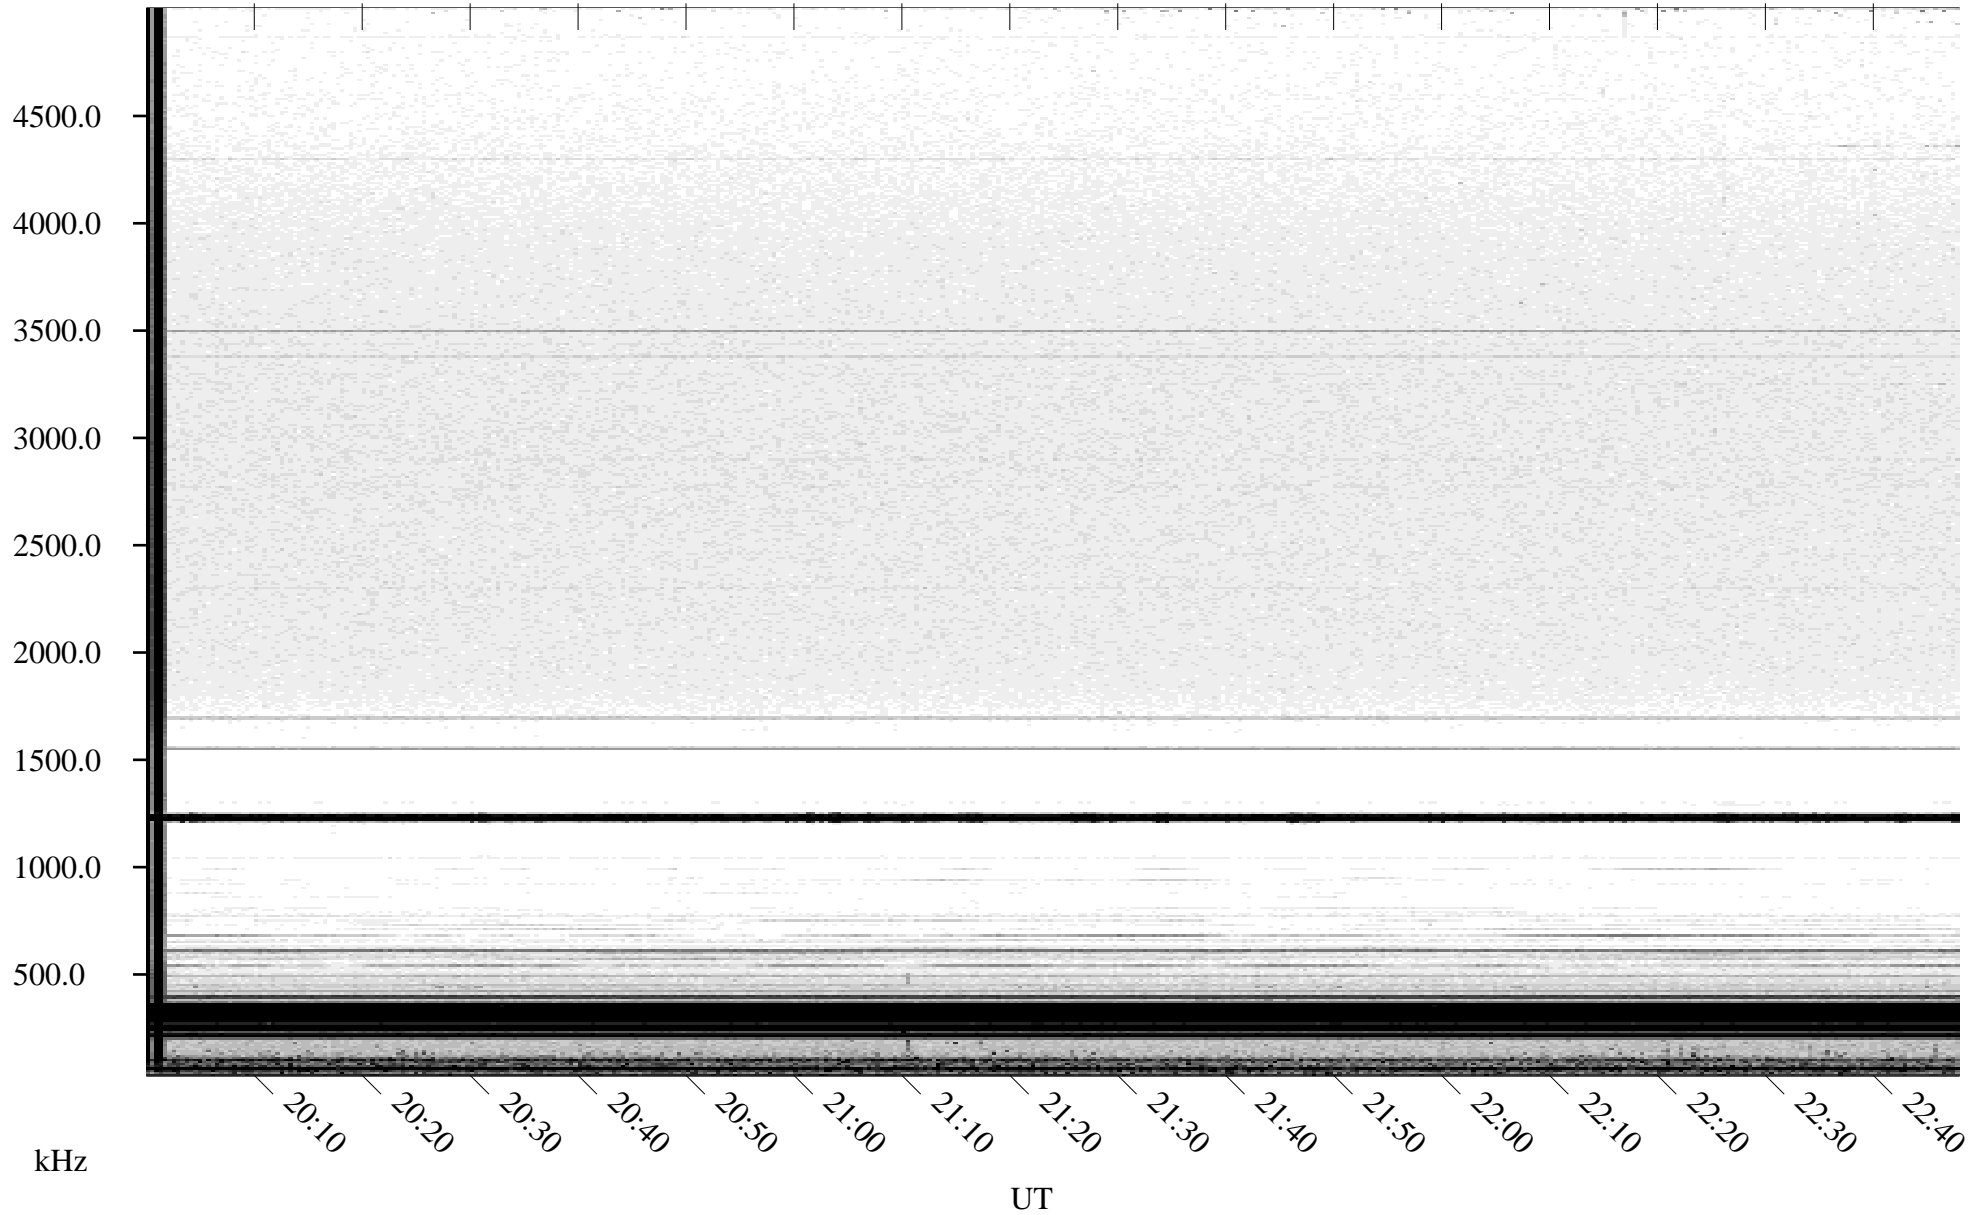

07/06/2004 Churchill, Manitoba

Linear Scale Black = 161 White = 15

ch04188l.r00m max_12

Page 1

07/06/2004 Churchill, Manitoba

Linear Scale Black = 161 White = 15

ch04188l.r00m max_12

Page 2

07/07/2004 Churchill, Manitoba

Linear Scale Black = 161 White = 15

ch04188l.r00m max_12

Page 3

07/07/2004 Churchill, Manitoba

Linear Scale Black = 161 White = 15

ch04188l.r00m max_12

Page 4

07/07/2004 Churchill, Manitoba

Linear Scale Black = 161 White = 15

ch04188l.r00m max_12

Page 5

07/07/2004 Churchill, Manitoba

Linear Scale Black = 161 White = 15

ch04188l.r00m max_12

Page 6

07/07/2004 Churchill, Manitoba

Linear Scale Black = 161 White = 15

ch04188l.r00m max_12

Page 7

07/07/2004 Churchill, Manitoba

Linear Scale Black = 161 White = 15

ch04188l.r00m max_12