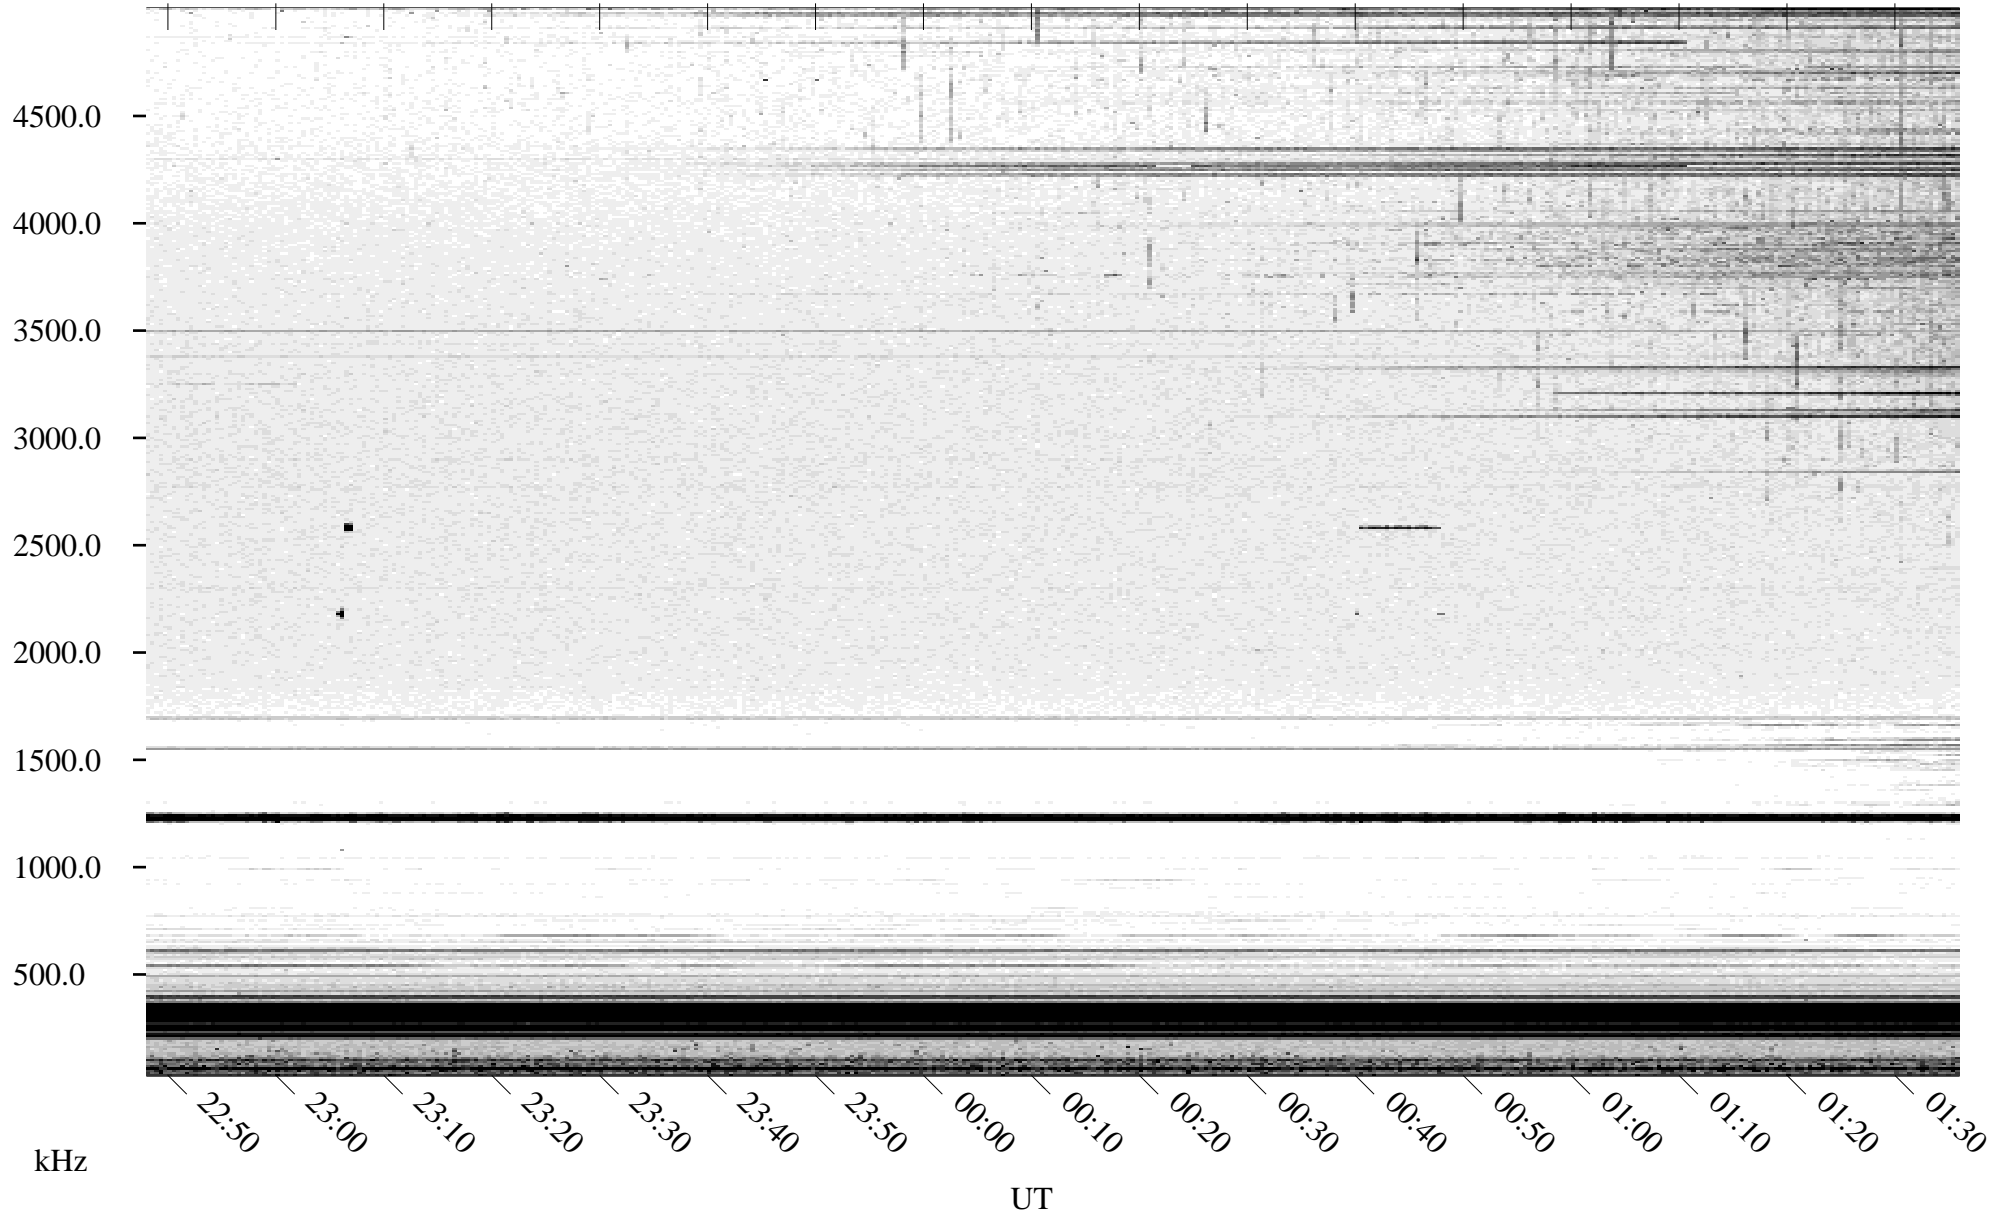

07/06/2004 Churchill, Manitoba

Linear Scale Black = 161 White = 15

ch04188l.r00m max_12

Page 1

07/06/2004 Churchill, Manitoba

Linear Scale Black = 161 White = 15

ch04188l.r00m max_12

Page 2

07/07/2004 Churchill, Manitoba

Linear Scale Black = 161 White = 15

ch04188l.r00m max_12

Page 3

07/07/2004 Churchill, Manitoba

Linear Scale Black = 161 White = 15

ch04188l.r00m max_12

Page 4

07/07/2004 Churchill, Manitoba

Linear Scale Black = 161 White = 15

ch04188l.r00m max_12

Page 5

07/07/2004 Churchill, Manitoba

Linear Scale Black = 161 White = 15

ch04188l.r00m max_12

Page 6

07/07/2004 Churchill, Manitoba

Linear Scale Black = 161 White = 15

ch04188l.r00m max_12

Page 7

07/07/2004 Churchill, Manitoba

Linear Scale Black = 161 White = 15

ch04188l.r00m max_12