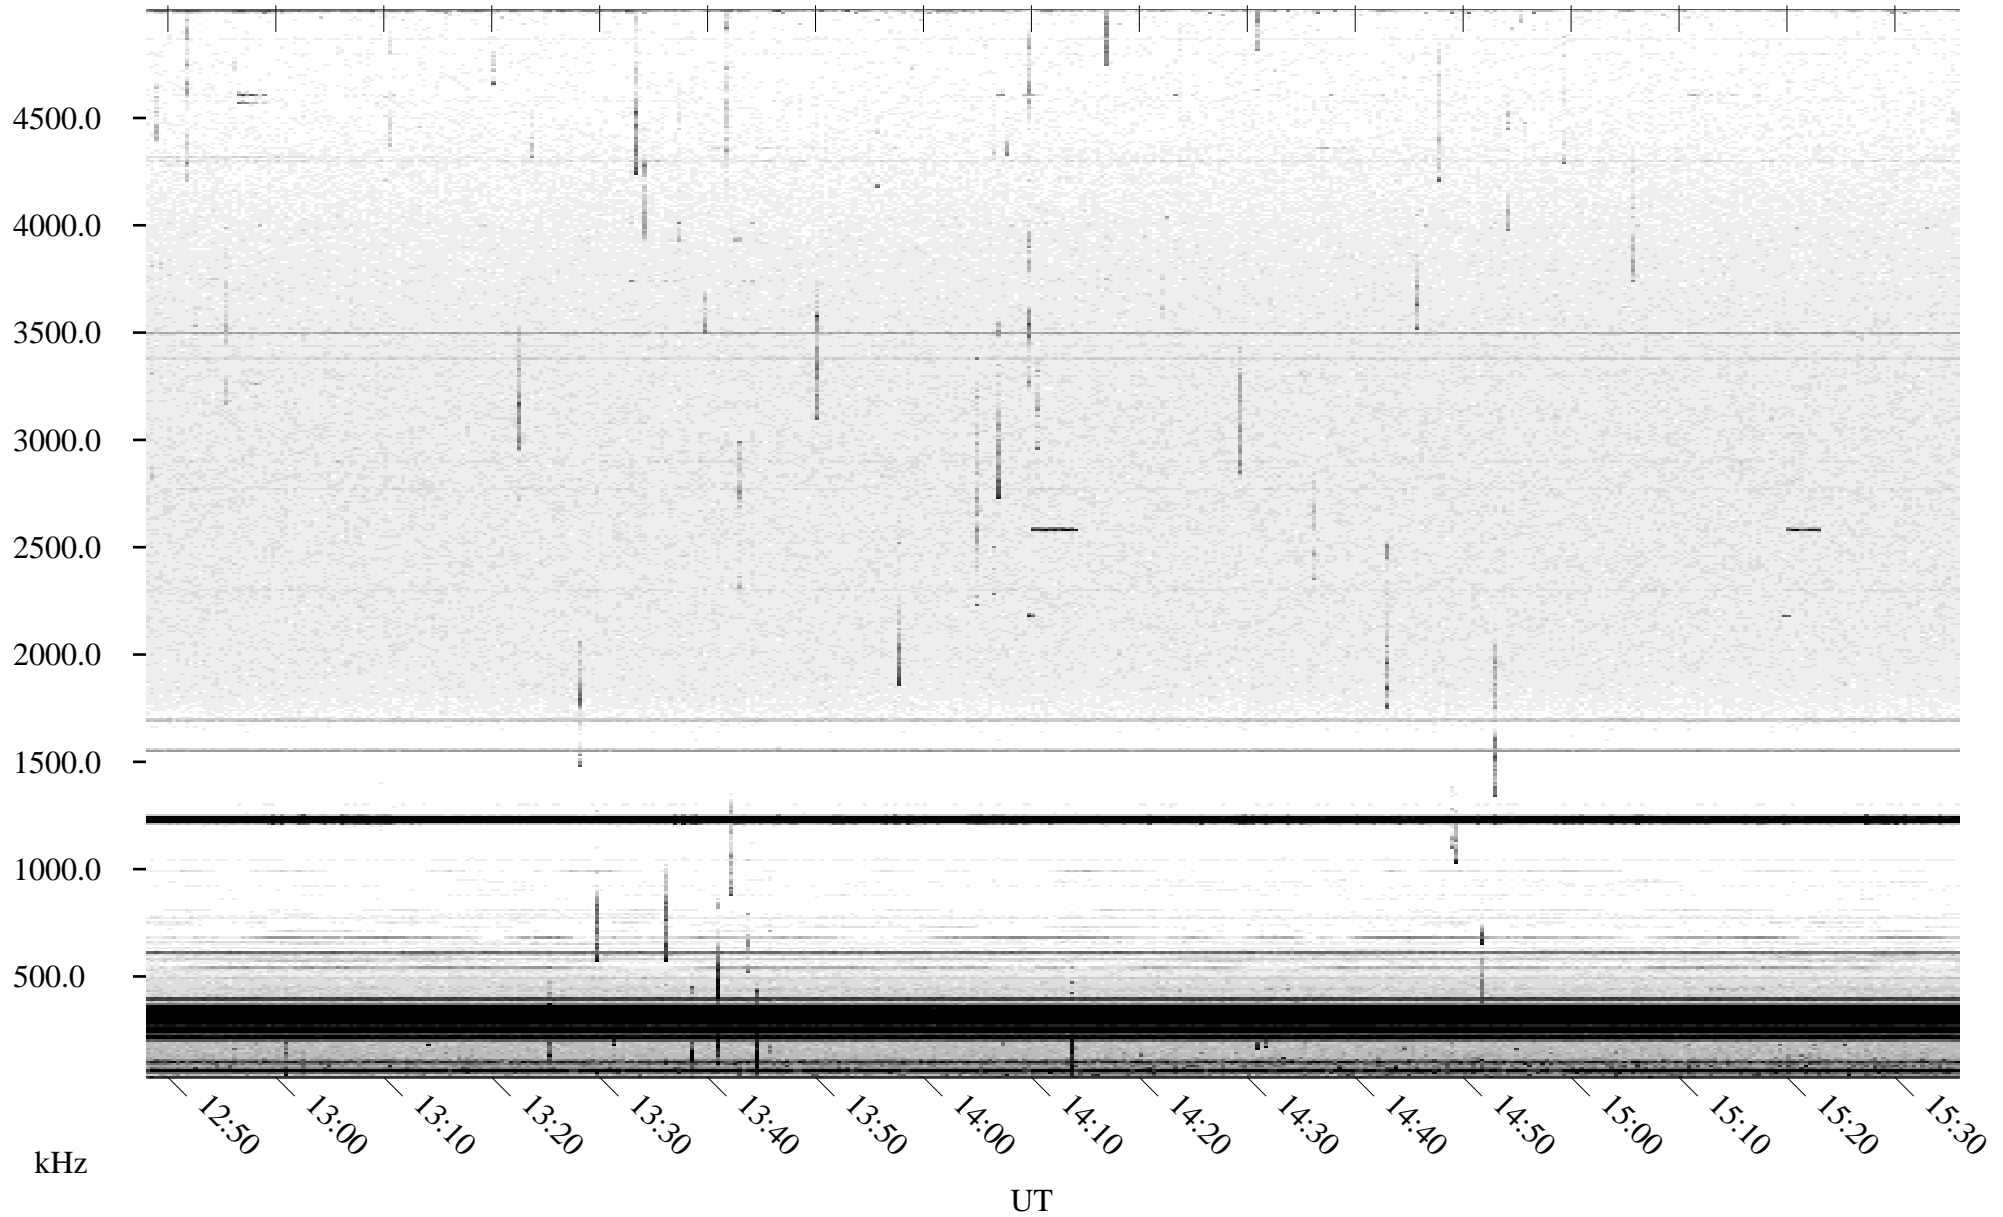

07/07/2004 Churchill, Manitoba

Linear Scale Black = 161 White = 15

ch04189l.r00m max_12

Page 1

07/07/2004 Churchill, Manitoba

Linear Scale Black = 161 White = 15

ch04189l.r00m max_12

Page 2

07/08/2004 Churchill, Manitoba

Linear Scale Black = 161 White = 15

ch04189l.r00m max_12

Page 3

07/08/2004 Churchill, Manitoba

Linear Scale Black = 161 White = 15

ch04189l.r00m max_12

Page 4

07/08/2004 Churchill, Manitoba

Linear Scale Black = 161 White = 15

ch04189l.r00m max_12

Page 5

07/08/2004 Churchill, Manitoba

Linear Scale Black = 161 White = 15

ch04189l.r00m max_12

Page 6

07/08/2004 Churchill, Manitoba

Linear Scale Black = 161 White = 15

ch04189l.r00m max_12

Page 7

07/08/2004 Churchill, Manitoba

Linear Scale Black = 161 White = 15

ch04189l.r00m max_12

Page 8