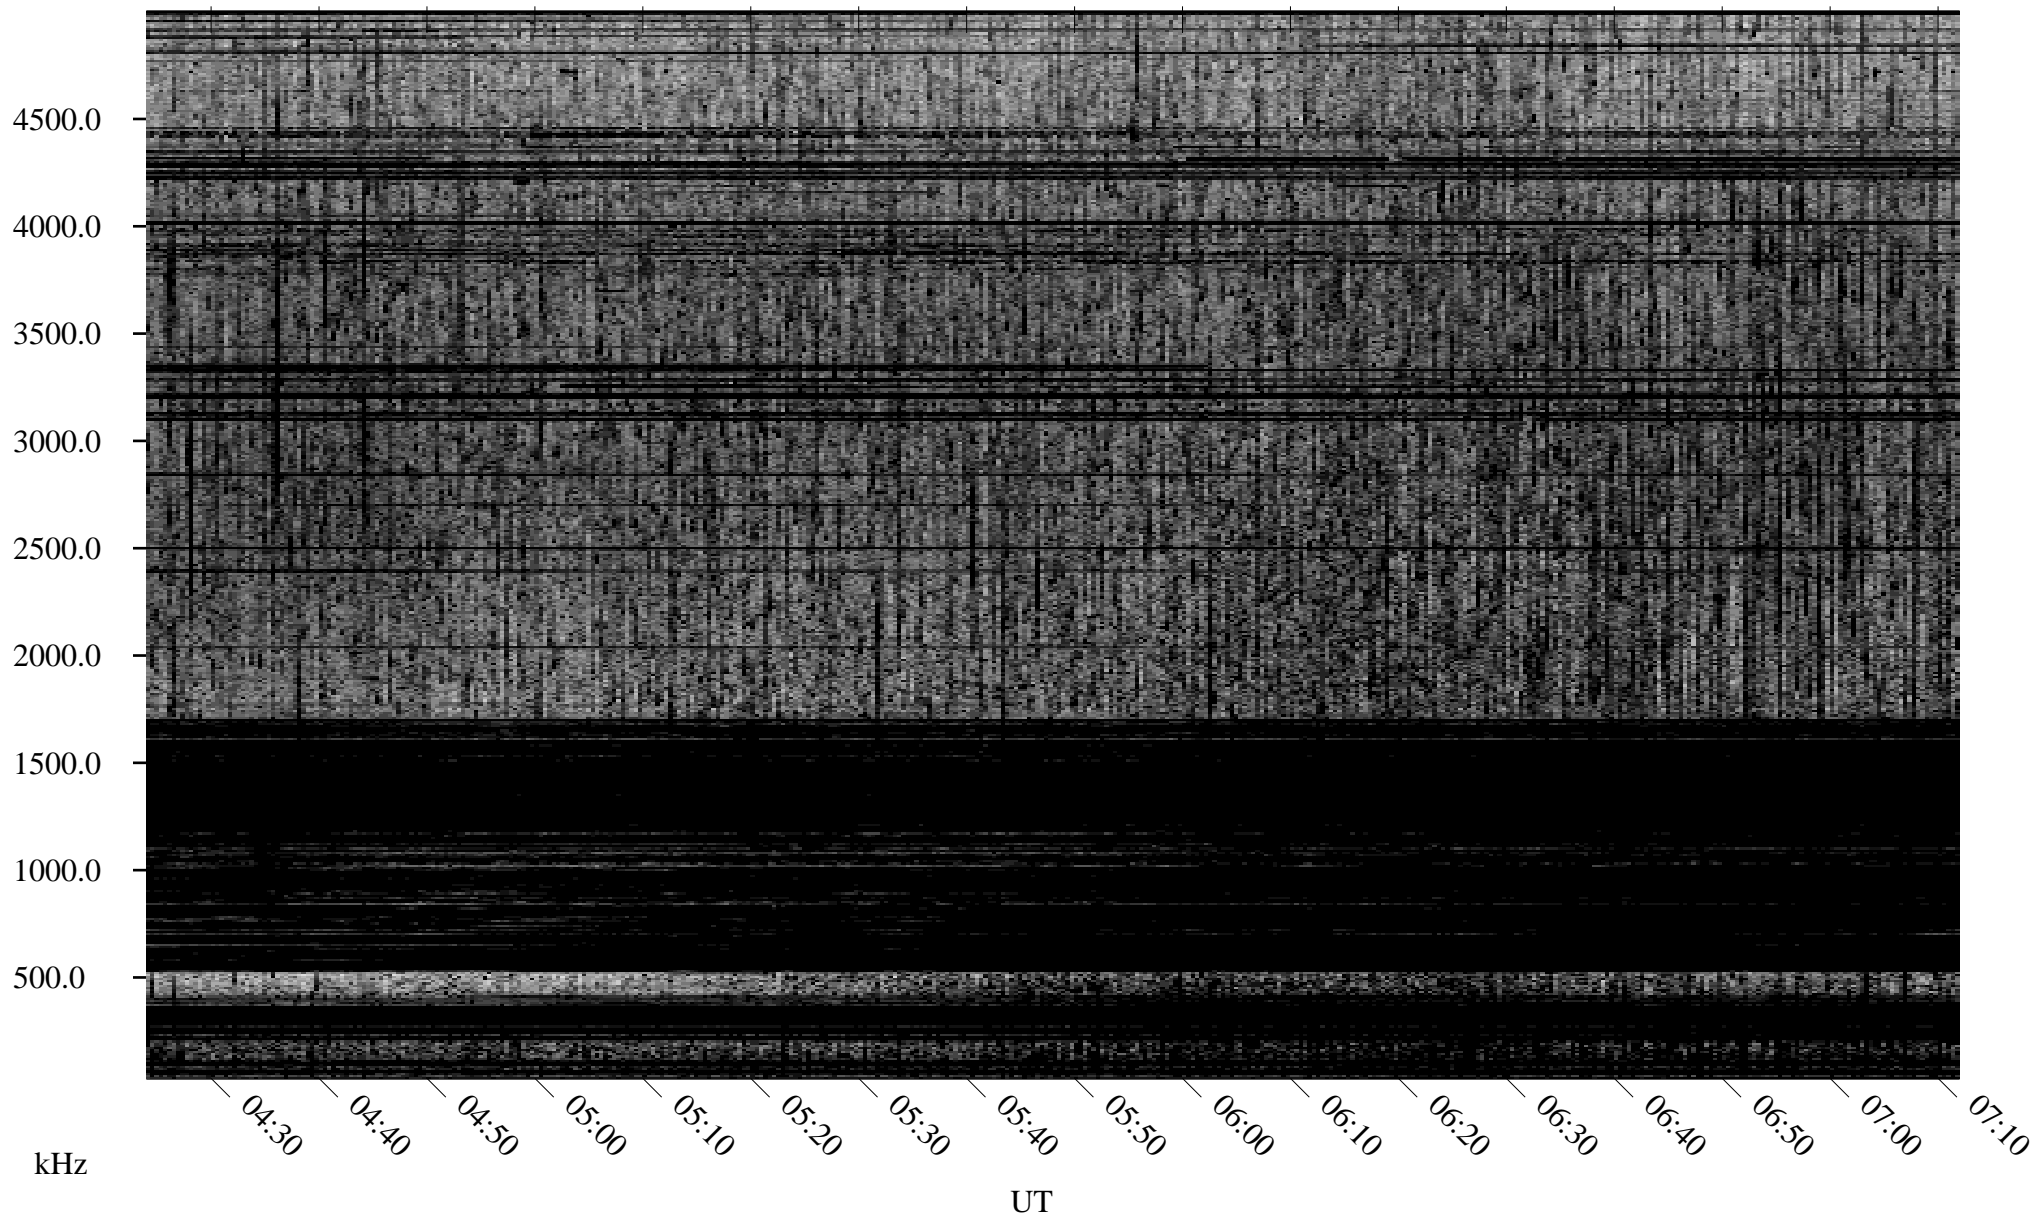

07/07/2004 Churchill, Manitoba

Linear Scale Black = 161 White = 15

ch04189l.r00m max_12

Page 1

07/07/2004 Churchill, Manitoba

Linear Scale Black = 161 White = 15

ch04189l.r00m max_12

Page 2

07/08/2004 Churchill, Manitoba

Linear Scale Black = 161 White = 15

ch04189l.r00m max_12

Page 3

07/08/2004 Churchill, Manitoba

Linear Scale Black = 161 White = 15

ch04189l.r00m max_12

Page 4

07/08/2004 Churchill, Manitoba

Linear Scale Black = 161 White = 15

ch04189l.r00m max_12

Page 5

07/08/2004 Churchill, Manitoba

Linear Scale Black = 161 White = 15

ch04189l.r00m max_12

Page 6

07/08/2004 Churchill, Manitoba

Linear Scale Black = 161 White = 15

ch04189l.r00m max_12

Page 7

07/08/2004 Churchill, Manitoba

Linear Scale Black = 161 White = 15

ch04189l.r00m max_12

Page 8