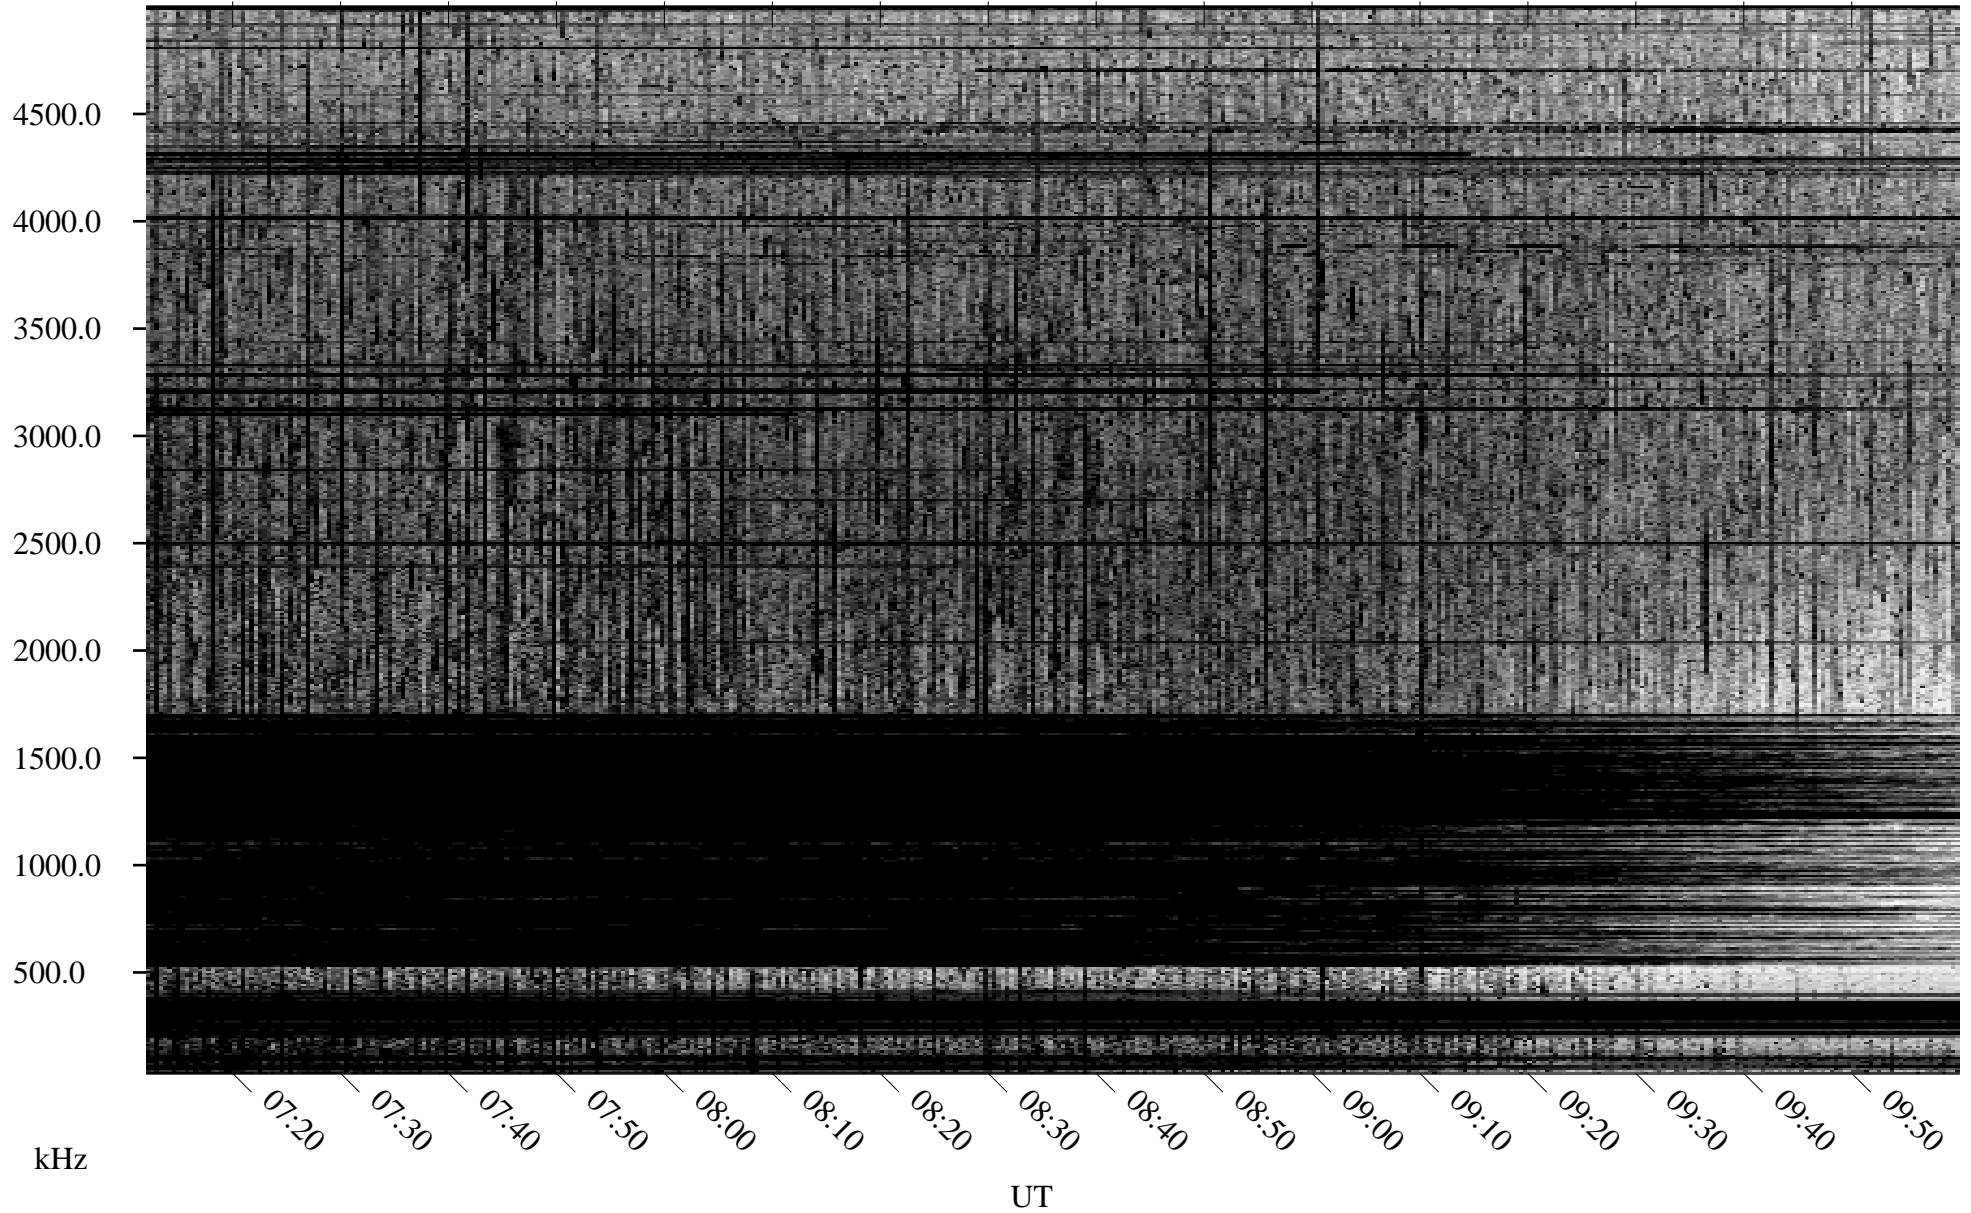

07/07/2004 Churchill, Manitoba

Linear Scale Black = 161 White = 15

ch04189l.r00m max_12

Page 1

07/07/2004 Churchill, Manitoba

Linear Scale Black = 161 White = 15

ch04189l.r00m max_12

Page 2

07/08/2004 Churchill, Manitoba

Linear Scale Black = 161 White = 15

ch04189l.r00m max_12

Page 3

07/08/2004 Churchill, Manitoba

Linear Scale Black = 161 White = 15

ch04189l.r00m max_12

Page 4

07/08/2004 Churchill, Manitoba

Linear Scale Black = 161 White = 15

ch04189l.r00m max_12

Page 5

07/08/2004 Churchill, Manitoba

Linear Scale Black = 161 White = 15

ch04189l.r00m max_12

Page 6

07/08/2004 Churchill, Manitoba

Linear Scale Black = 161 White = 15

ch04189l.r00m max_12

Page 7

07/08/2004 Churchill, Manitoba

Linear Scale Black = 161 White = 15

ch04189l.r00m max_12

Page 8