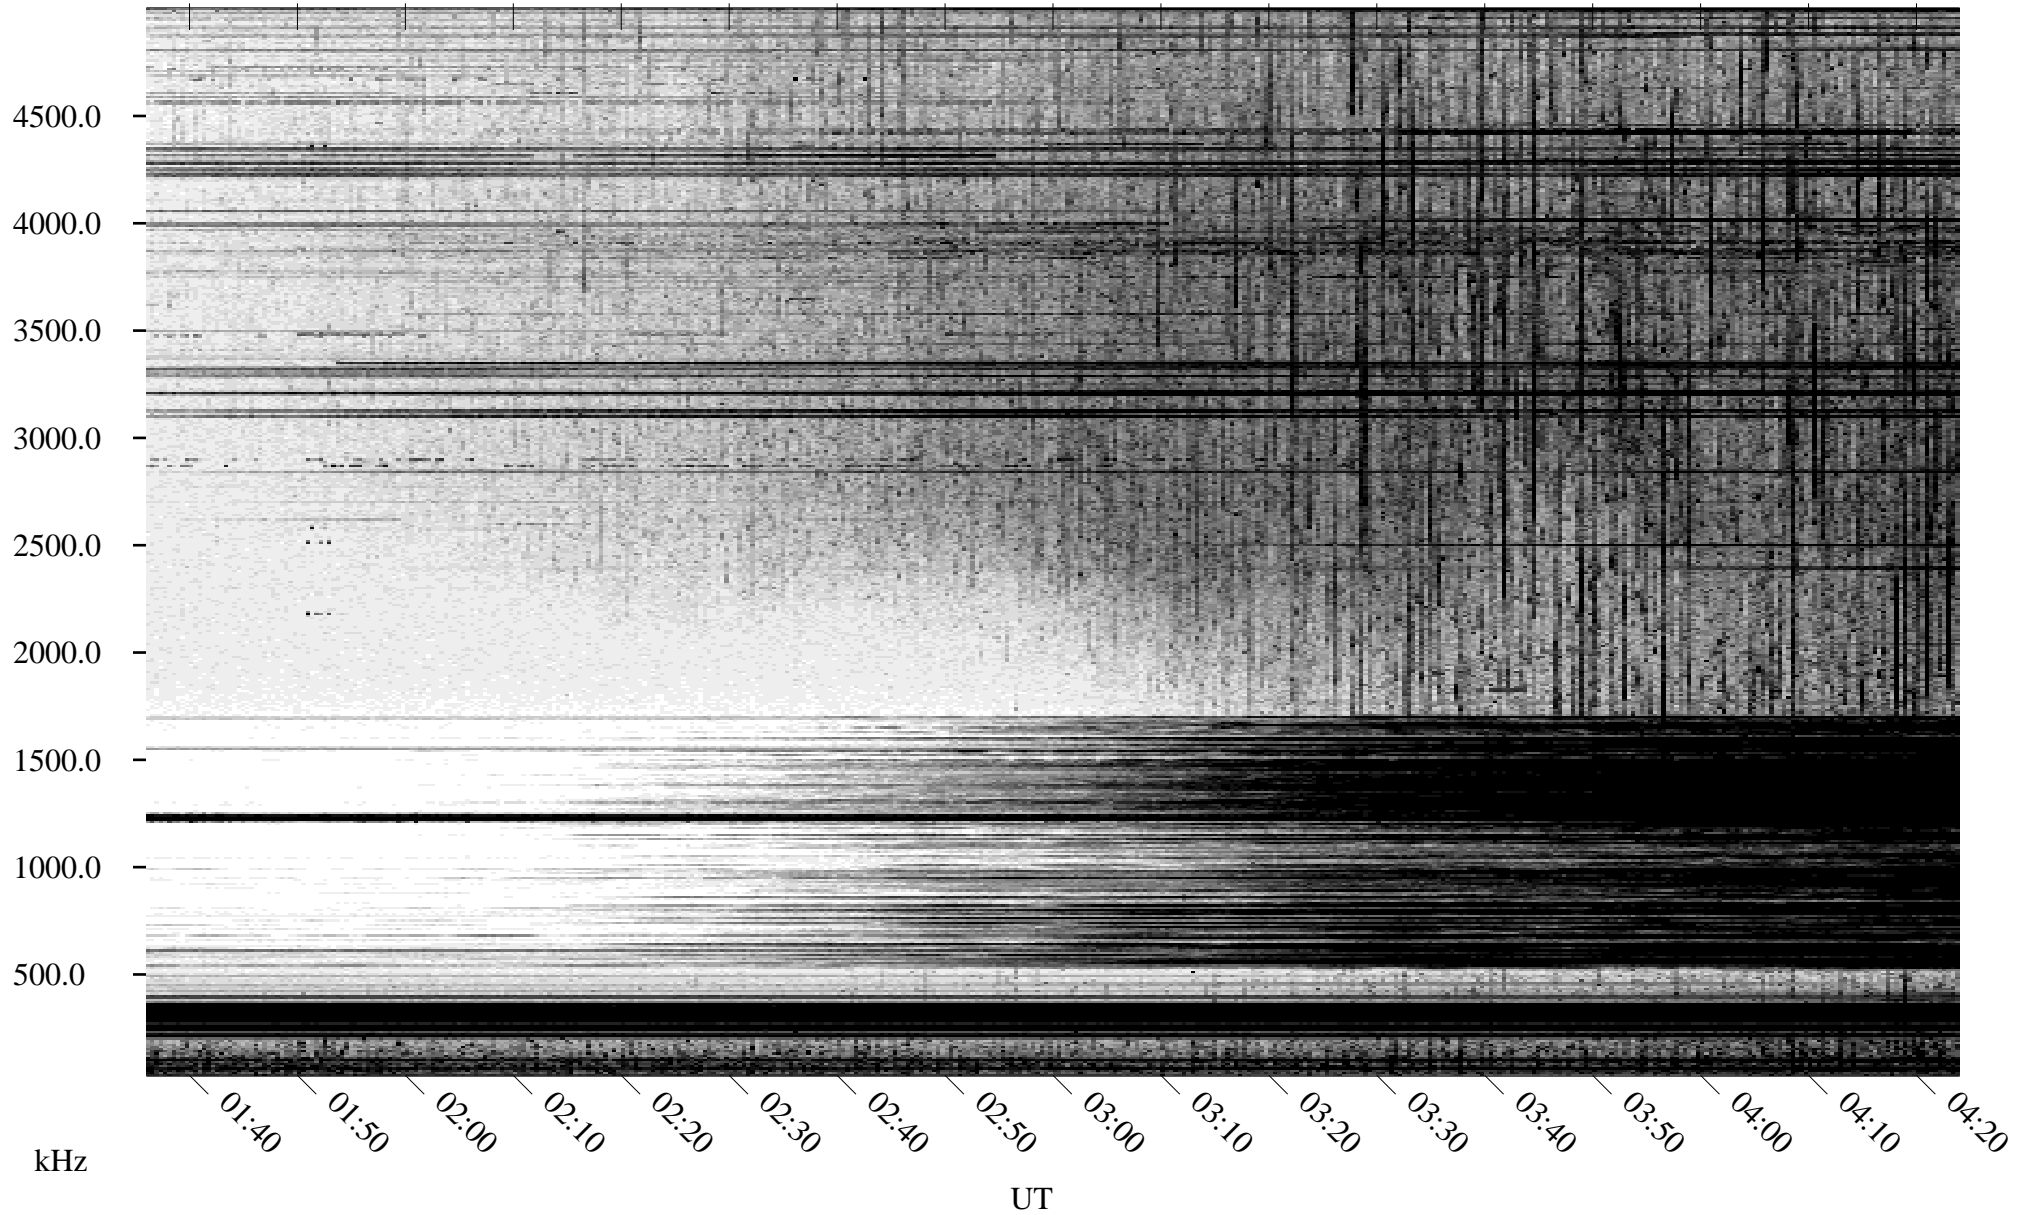

07/07/2004 Churchill, Manitoba

Linear Scale Black = 161 White = 15

ch04189l.r00m max_12

Page 1

07/07/2004 Churchill, Manitoba

Linear Scale Black = 161 White = 15

ch04189l.r00m max_12

Page 2

07/08/2004 Churchill, Manitoba

Linear Scale Black = 161 White = 15

ch04189l.r00m max_12

Page 3

07/08/2004 Churchill, Manitoba

Linear Scale Black = 161 White = 15

ch04189l.r00m max_12

Page 4

07/08/2004 Churchill, Manitoba

Linear Scale Black = 161 White = 15

ch04189l.r00m max_12

Page 5

07/08/2004 Churchill, Manitoba

Linear Scale Black = 161 White = 15

ch04189l.r00m max_12

Page 6

07/08/2004 Churchill, Manitoba

Linear Scale Black = 161 White = 15

ch04189l.r00m max_12

Page 7

07/08/2004 Churchill, Manitoba

Linear Scale Black = 161 White = 15

ch04189l.r00m max_12

Page 8