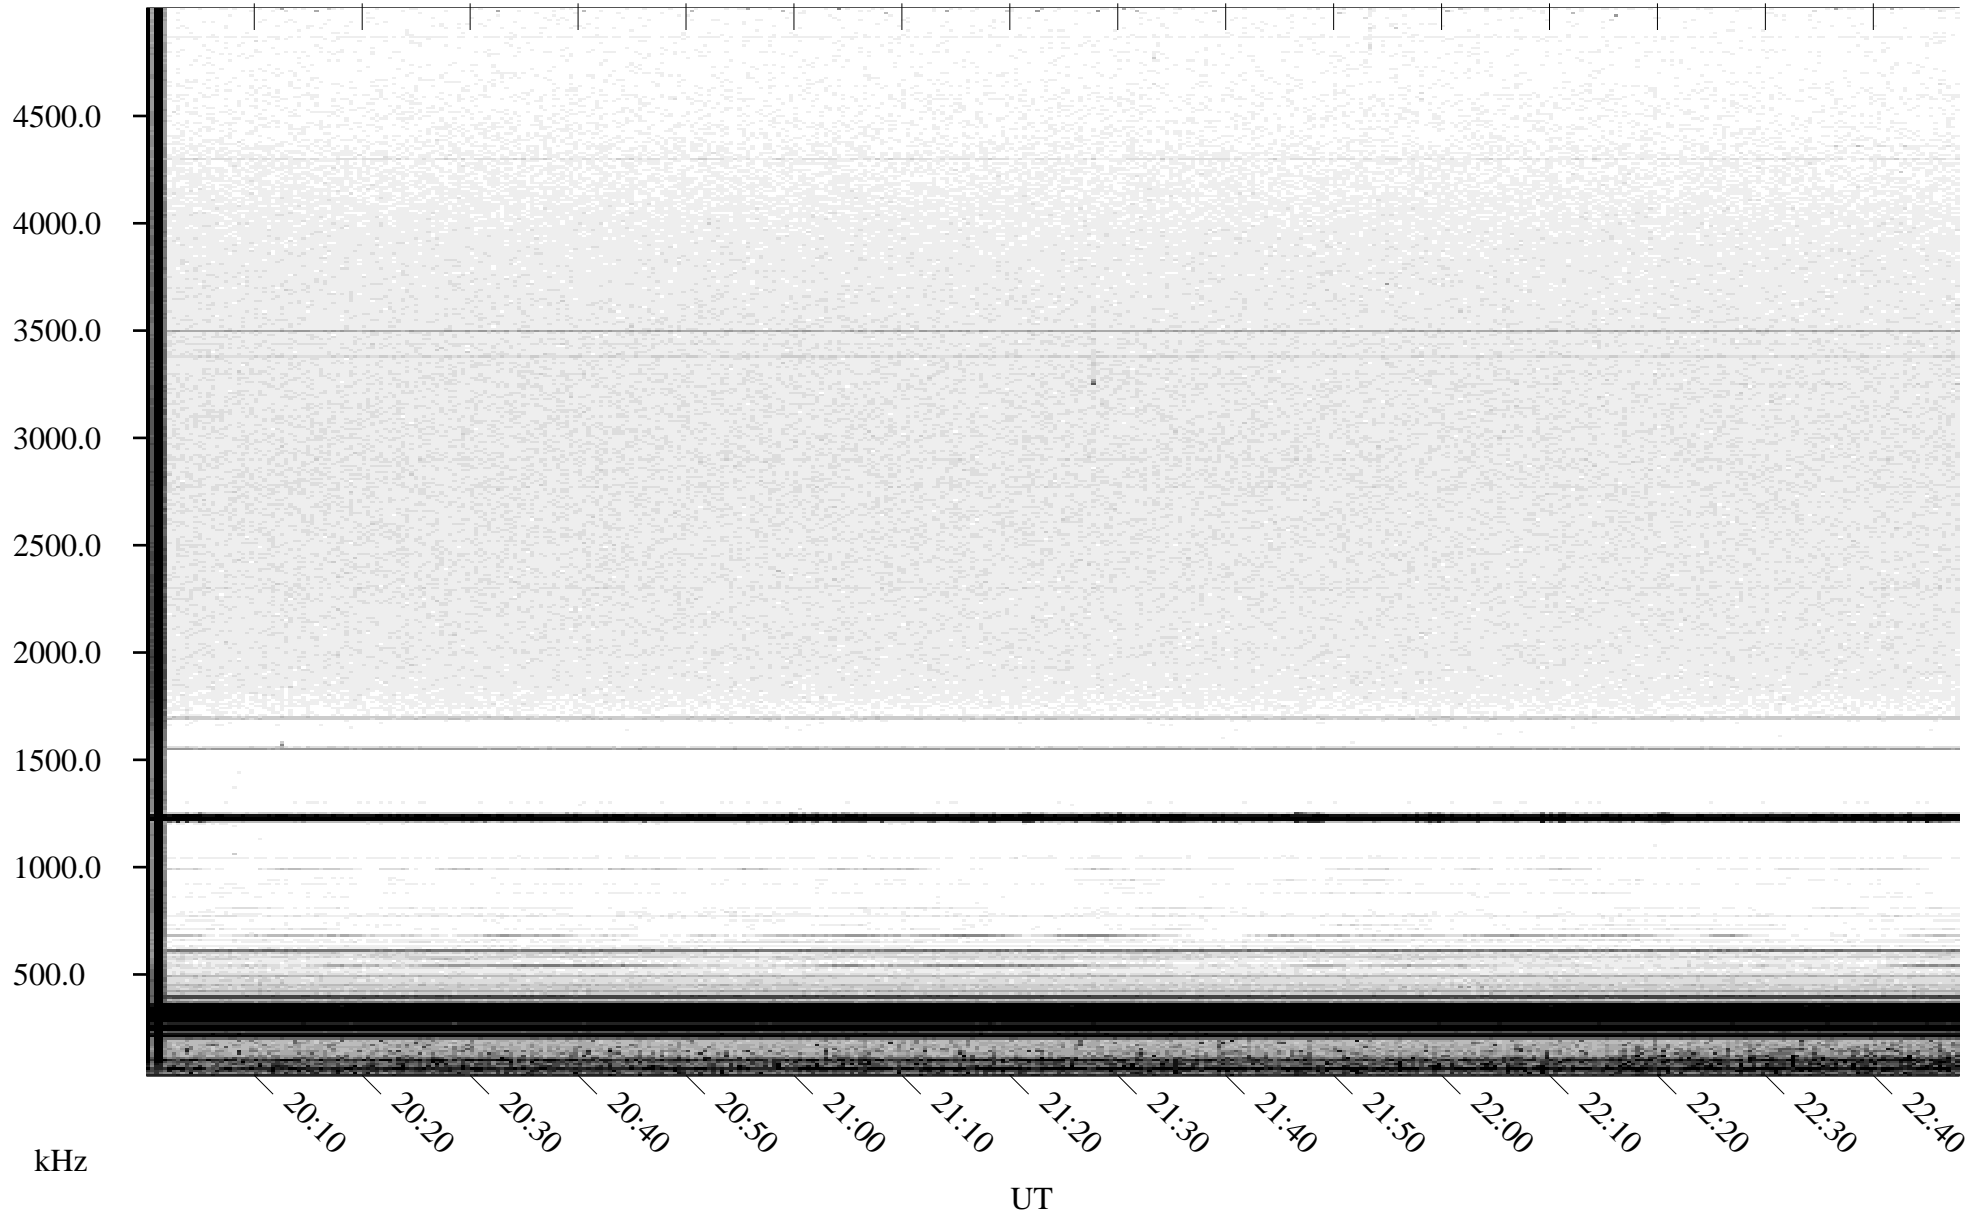

07/07/2004 Churchill, Manitoba

Linear Scale Black = 161 White = 15

ch04189l.r00m max_12

Page 1

07/07/2004 Churchill, Manitoba

Linear Scale Black = 161 White = 15

ch04189l.r00m max_12

Page 2

07/08/2004 Churchill, Manitoba

Linear Scale Black = 161 White = 15

ch04189l.r00m max_12

Page 3

07/08/2004 Churchill, Manitoba

Linear Scale Black = 161 White = 15

ch04189l.r00m max_12

Page 4

07/08/2004 Churchill, Manitoba

Linear Scale Black = 161 White = 15

ch04189l.r00m max_12

Page 5

07/08/2004 Churchill, Manitoba

Linear Scale Black = 161 White = 15

ch04189l.r00m max_12

Page 6

07/08/2004 Churchill, Manitoba

Linear Scale Black = 161 White = 15

ch04189l.r00m max_12

Page 7

07/08/2004 Churchill, Manitoba

Linear Scale Black = 161 White = 15

ch04189l.r00m max_12

Page 8