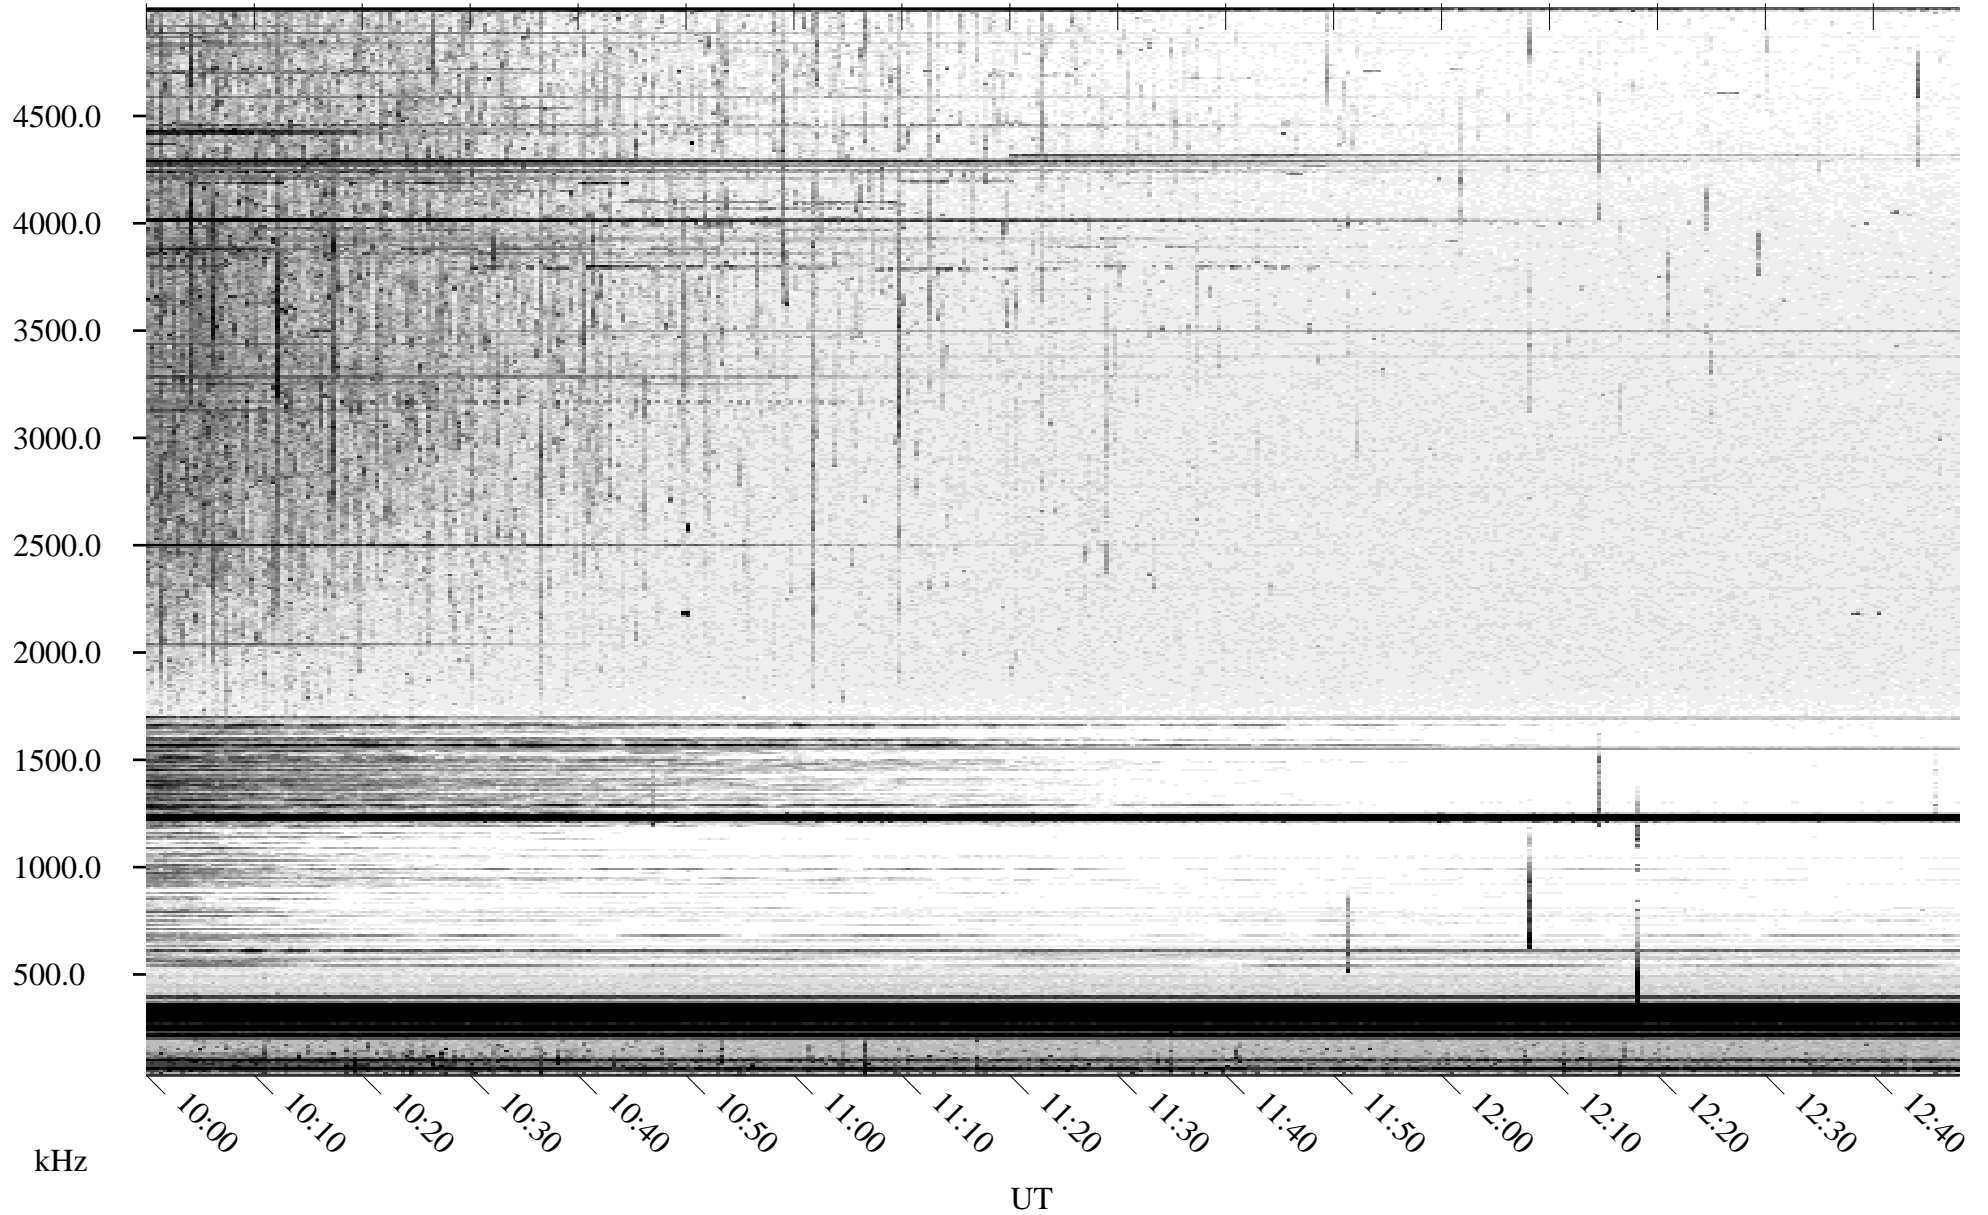

07/07/2004 Churchill, Manitoba

Linear Scale Black = 161 White = 15

ch04189l.r00m max_12

Page 1

07/07/2004 Churchill, Manitoba

Linear Scale Black = 161 White = 15

ch04189l.r00m max_12

Page 2

07/08/2004 Churchill, Manitoba

Linear Scale Black = 161 White = 15

ch04189l.r00m max_12

Page 3

07/08/2004 Churchill, Manitoba

Linear Scale Black = 161 White = 15

ch04189l.r00m max_12

Page 4

07/08/2004 Churchill, Manitoba

Linear Scale Black = 161 White = 15

ch04189l.r00m max_12

Page 5

07/08/2004 Churchill, Manitoba

Linear Scale Black = 161 White = 15

ch04189l.r00m max_12

Page 6

07/08/2004 Churchill, Manitoba

Linear Scale Black = 161 White = 15

ch04189l.r00m max_12

Page 7

07/08/2004 Churchill, Manitoba

Linear Scale Black = 161 White = 15

ch04189l.r00m max_12

Page 8