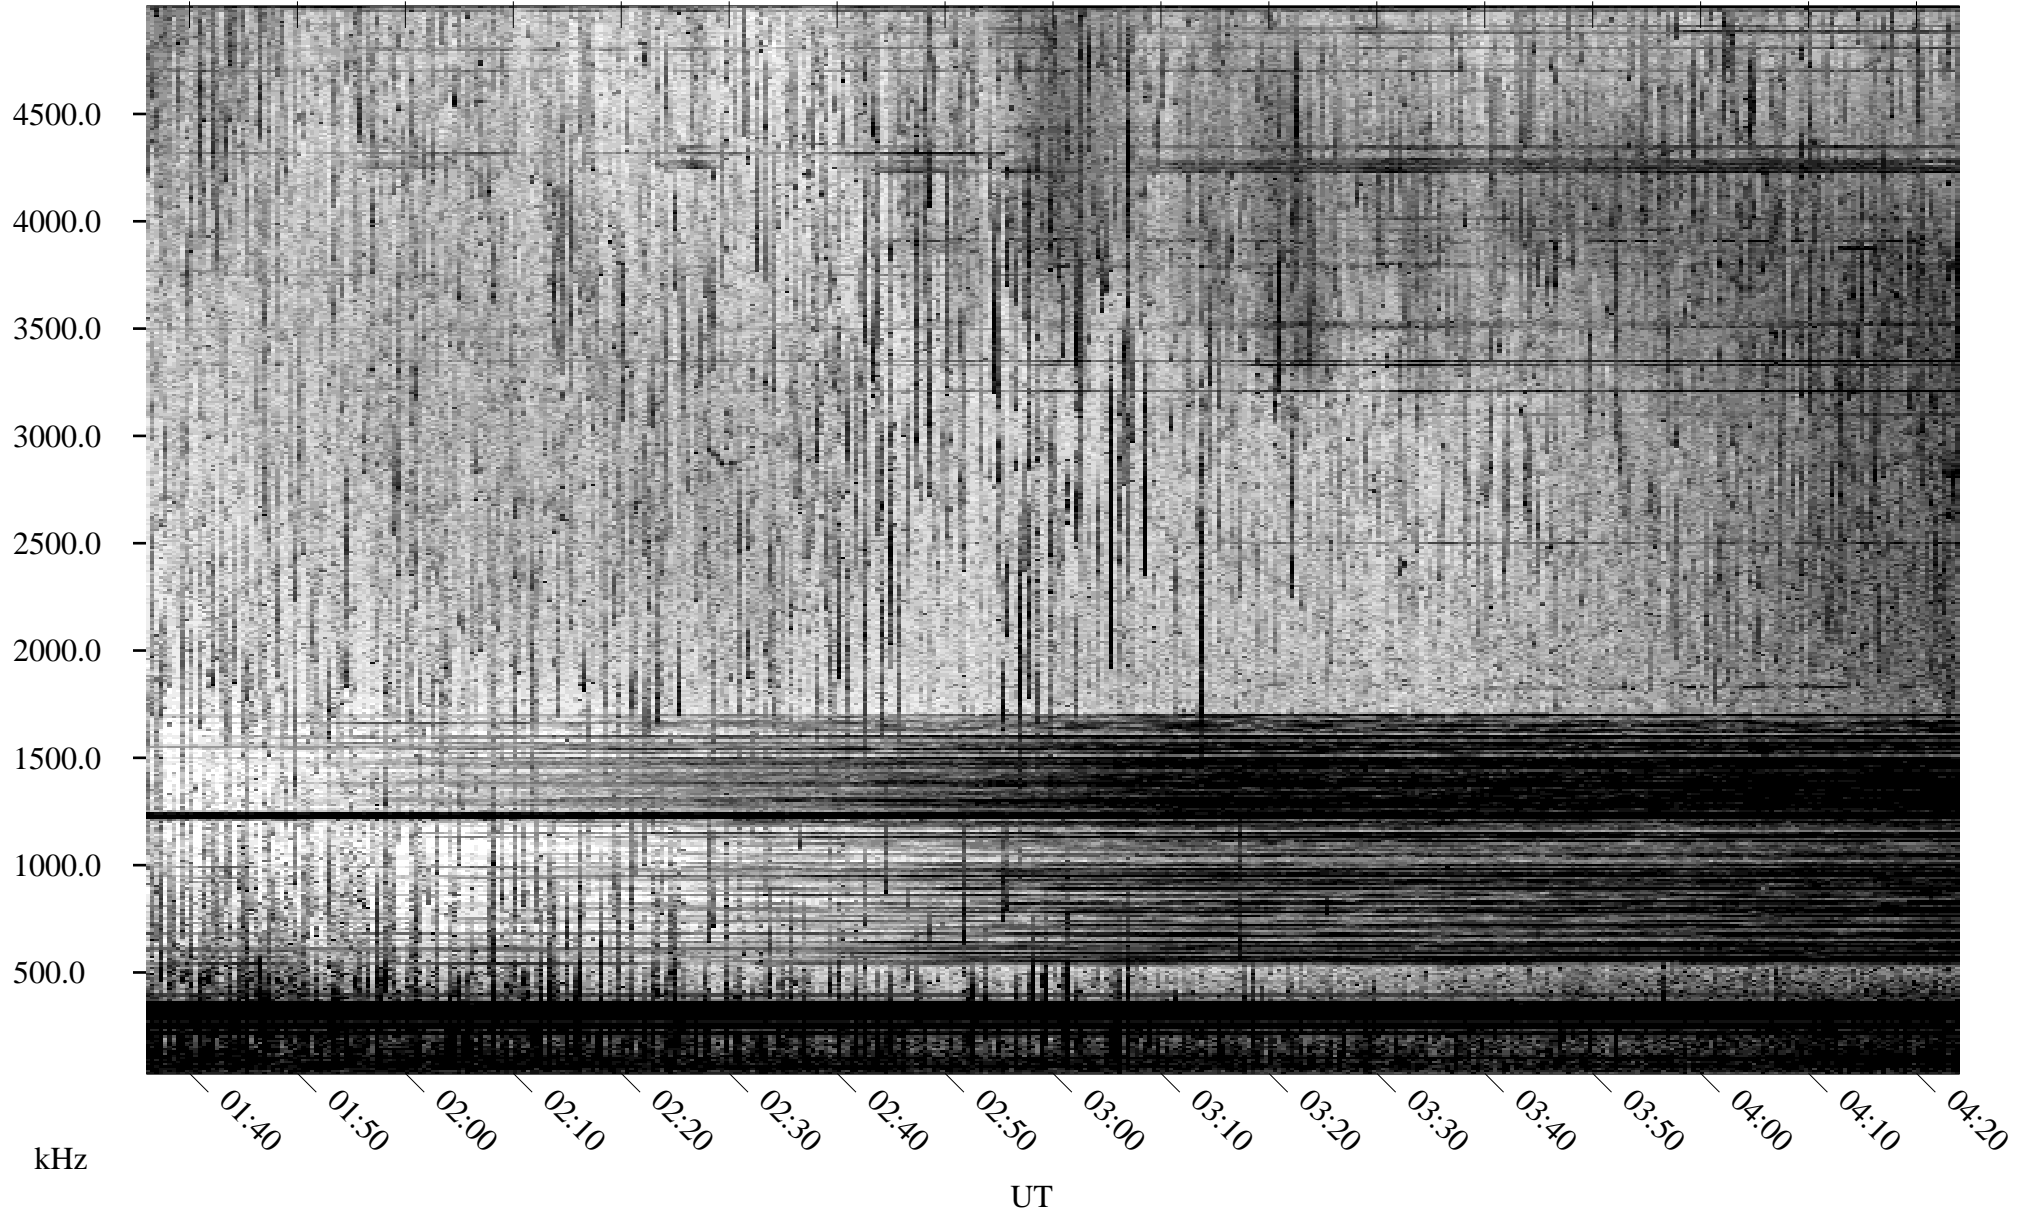

07/10/2004 Churchill, Manitoba

Linear Scale Black = 161 White = 15

ch04192l.r00m max_12

Page 1

07/10/2004 Churchill, Manitoba

Linear Scale Black = 161 White = 15

ch04192l.r00m max_12

Page 2

07/11/2004 Churchill, Manitoba

Linear Scale Black = 161 White = 15

ch04192l.r00m max_12

Page 3

07/11/2004 Churchill, Manitoba

Linear Scale Black = 161 White = 15

ch04192l.r00m max_12

Page 4

07/11/2004 Churchill, Manitoba

Linear Scale Black = 161 White = 15

ch04192l.r00m max_12

Page 5

07/11/2004 Churchill, Manitoba

Linear Scale Black = 161 White = 15

ch04192l.r00m max_12

Page 6

07/11/2004 Churchill, Manitoba

Linear Scale Black = 161 White = 15

ch04192l.r00m max_12

Page 7

07/11/2004 Churchill, Manitoba

Linear Scale Black = 161 White = 15

ch04192l.r00m max_12

Page 8