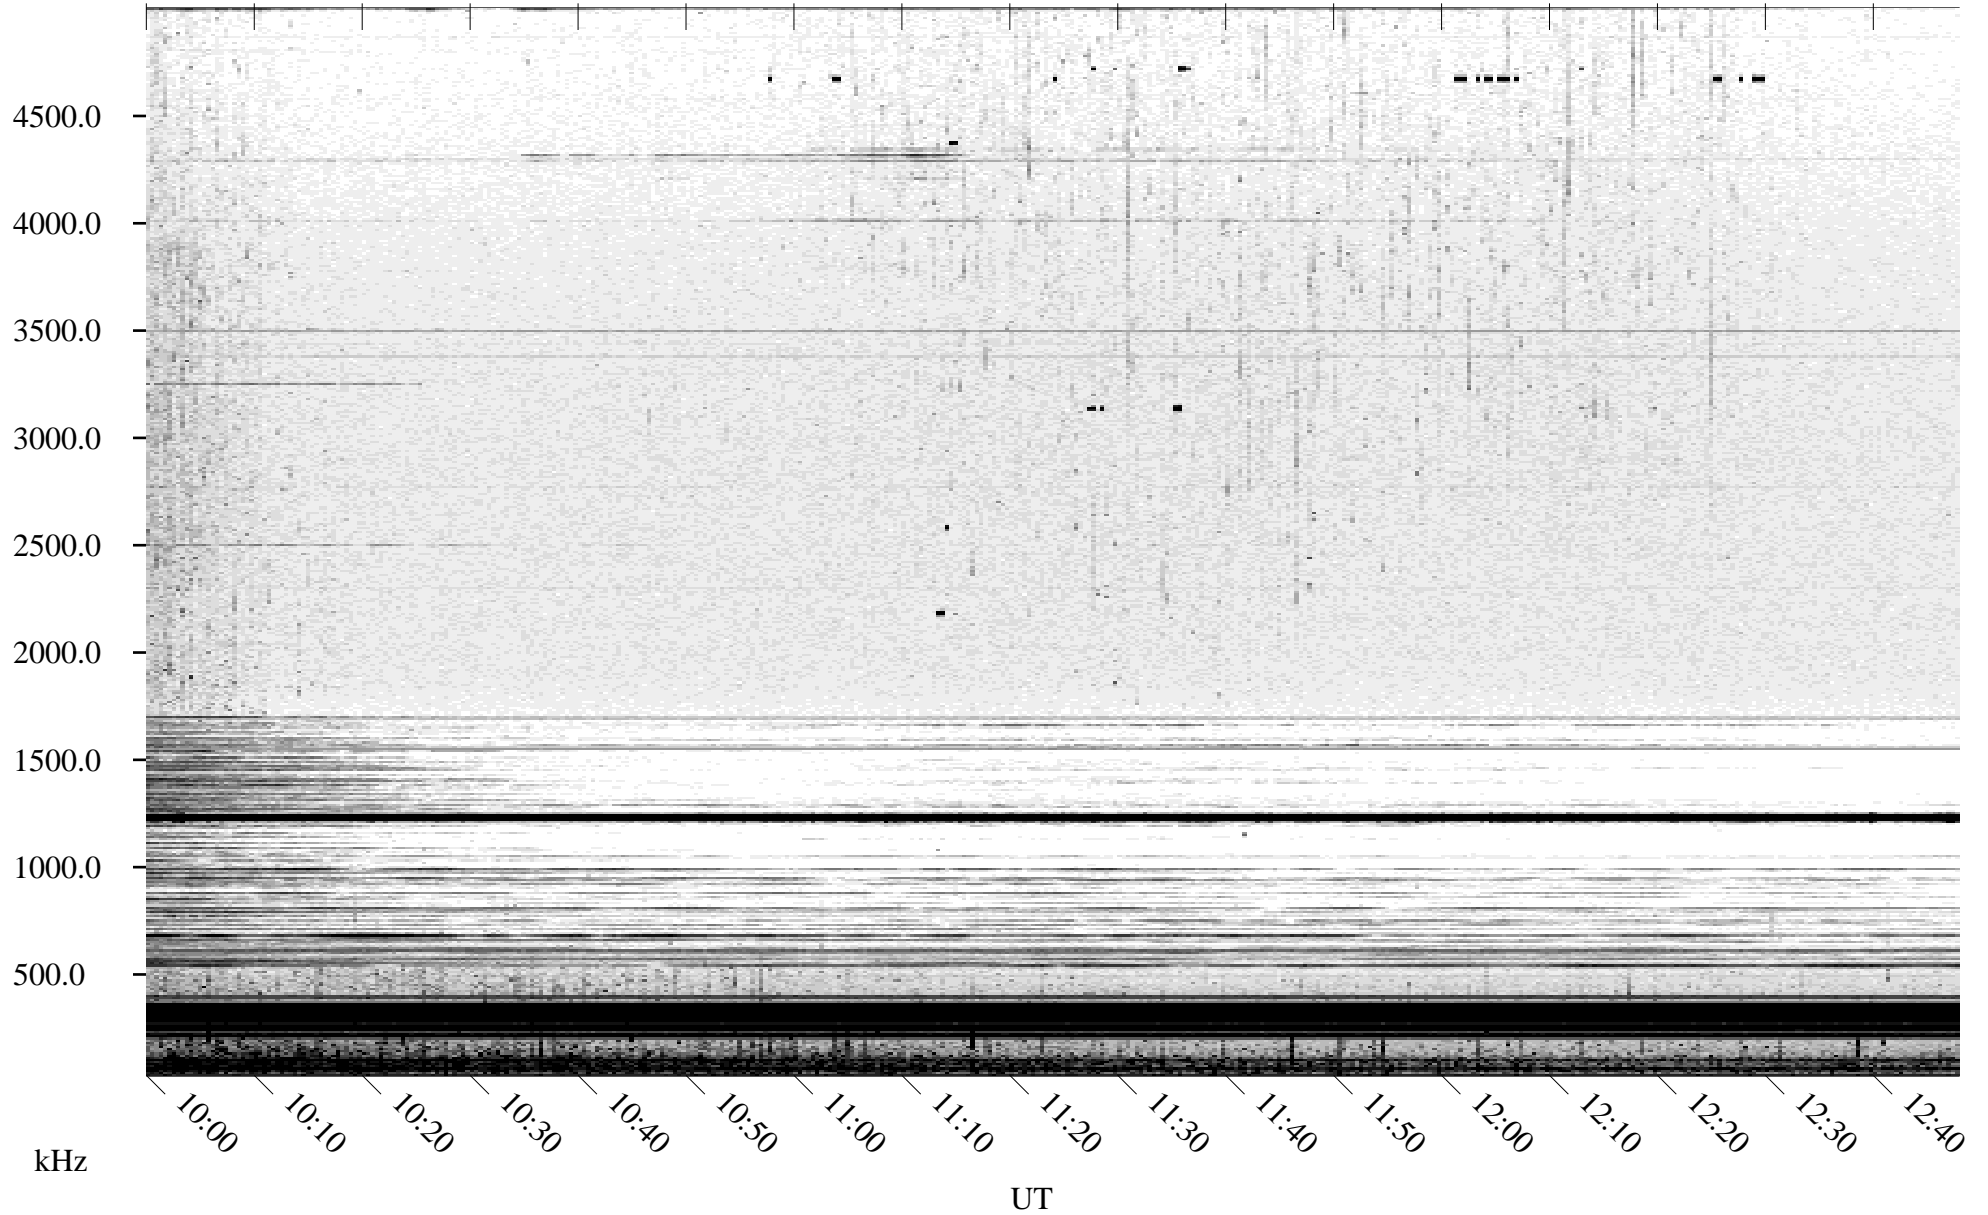

07/10/2004 Churchill, Manitoba

Linear Scale Black = 161 White = 15

ch04192l.r00m max_12

Page 1

07/10/2004 Churchill, Manitoba

Linear Scale Black = 161 White = 15

ch04192l.r00m max_12

Page 2

07/11/2004 Churchill, Manitoba

Linear Scale Black = 161 White = 15

ch04192l.r00m max_12

Page 3

07/11/2004 Churchill, Manitoba

Linear Scale Black = 161 White = 15

ch04192l.r00m max_12

Page 4

07/11/2004 Churchill, Manitoba

Linear Scale Black = 161 White = 15

ch04192l.r00m max_12

Page 5

07/11/2004 Churchill, Manitoba

Linear Scale Black = 161 White = 15

ch04192l.r00m max_12

Page 6

07/11/2004 Churchill, Manitoba

Linear Scale Black = 161 White = 15

ch04192l.r00m max_12

Page 7

07/11/2004 Churchill, Manitoba

Linear Scale Black = 161 White = 15

ch04192l.r00m max_12

Page 8