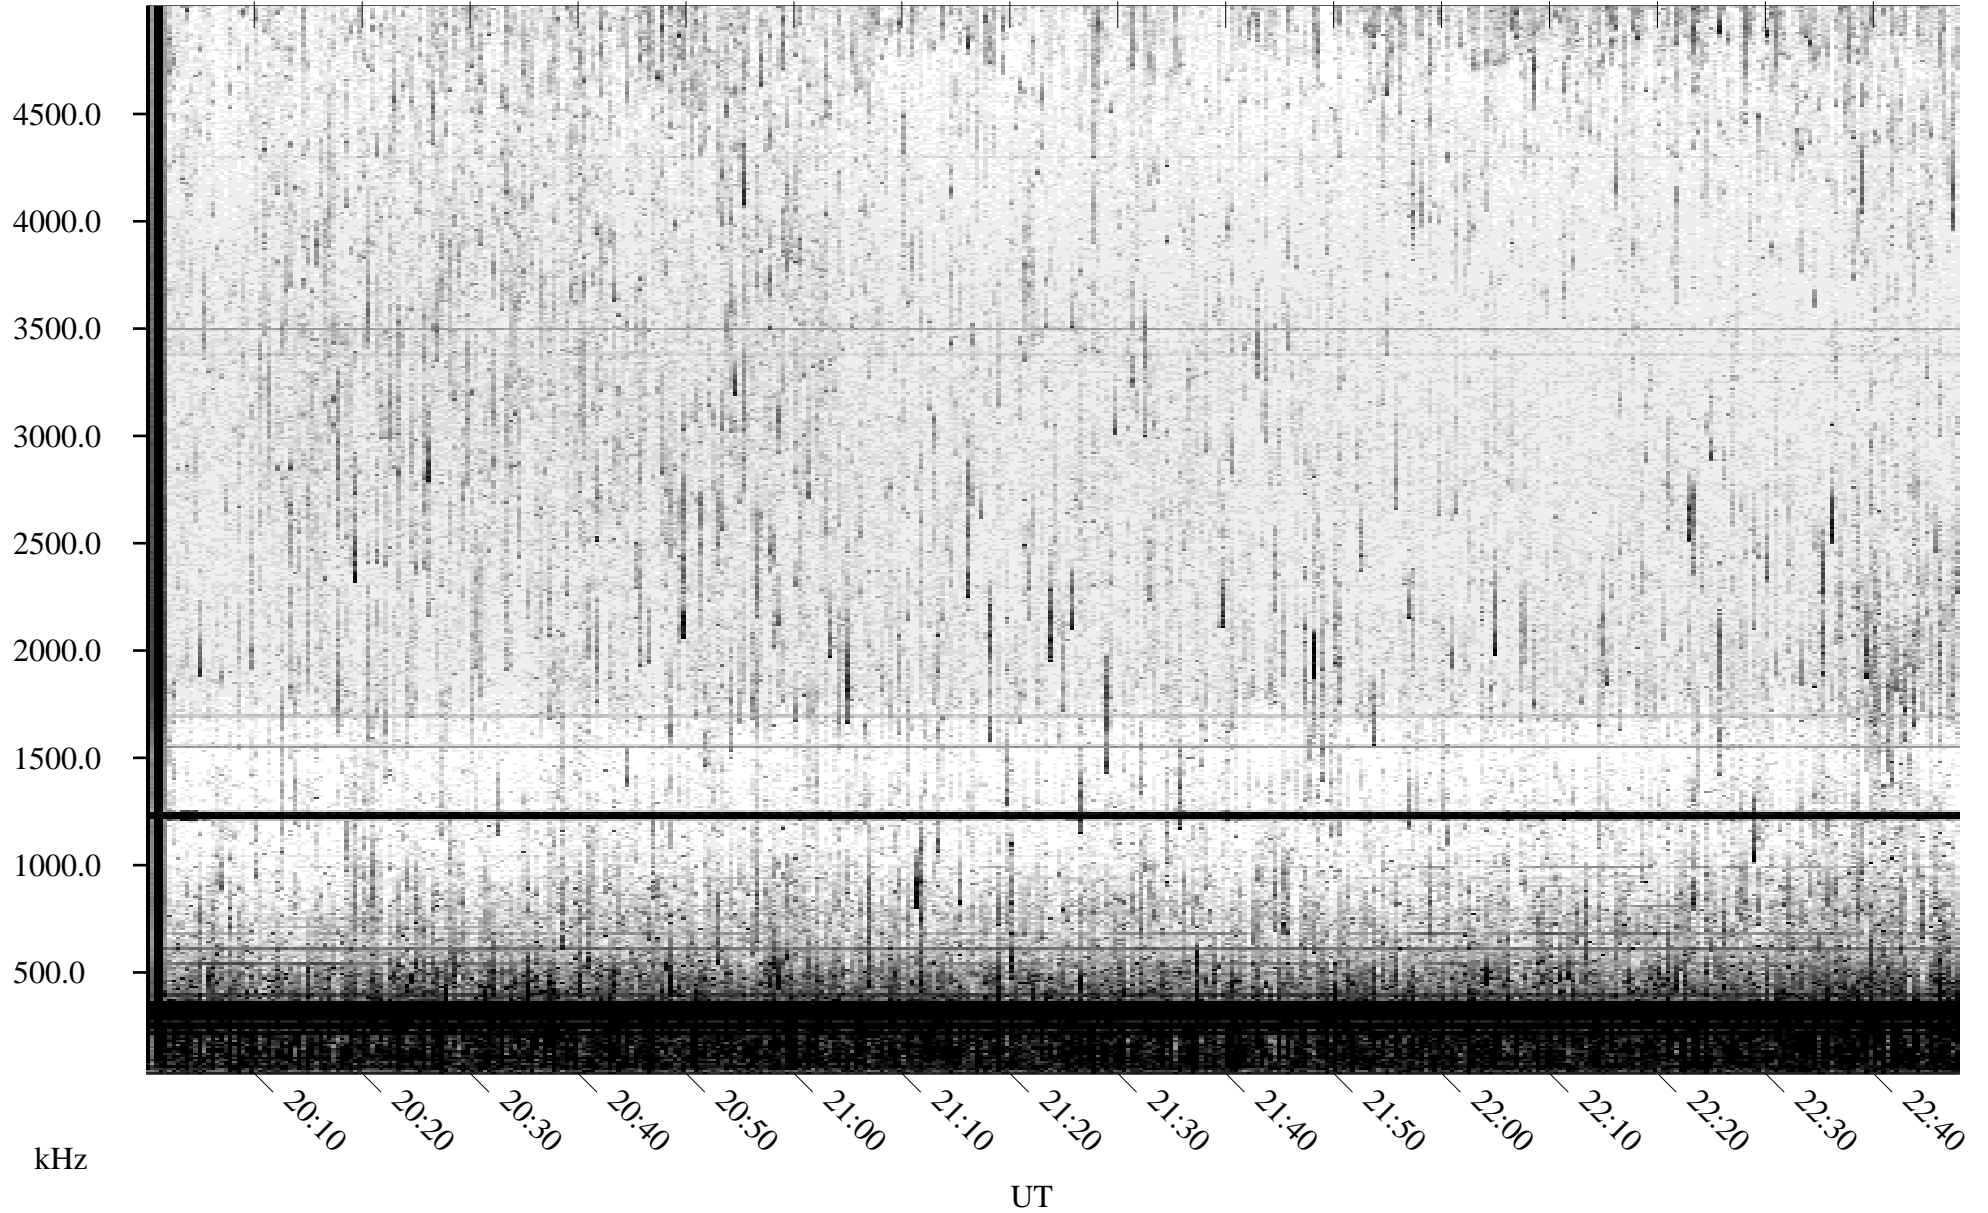

07/10/2004 Churchill, Manitoba

Linear Scale Black = 161 White = 15

ch04192l.r00m max_12

Page 1

07/10/2004 Churchill, Manitoba

Linear Scale Black = 161 White = 15

ch04192l.r00m max_12

Page 2

07/11/2004 Churchill, Manitoba

Linear Scale Black = 161 White = 15

ch04192l.r00m max_12

Page 3

07/11/2004 Churchill, Manitoba

Linear Scale Black = 161 White = 15

ch04192l.r00m max_12

Page 4

07/11/2004 Churchill, Manitoba

Linear Scale Black = 161 White = 15

ch04192l.r00m max_12

Page 5

07/11/2004 Churchill, Manitoba

Linear Scale Black = 161 White = 15

ch04192l.r00m max_12

Page 6

07/11/2004 Churchill, Manitoba

Linear Scale Black = 161 White = 15

ch04192l.r00m max_12

Page 7

07/11/2004 Churchill, Manitoba

Linear Scale Black = 161 White = 15

ch04192l.r00m max_12

Page 8