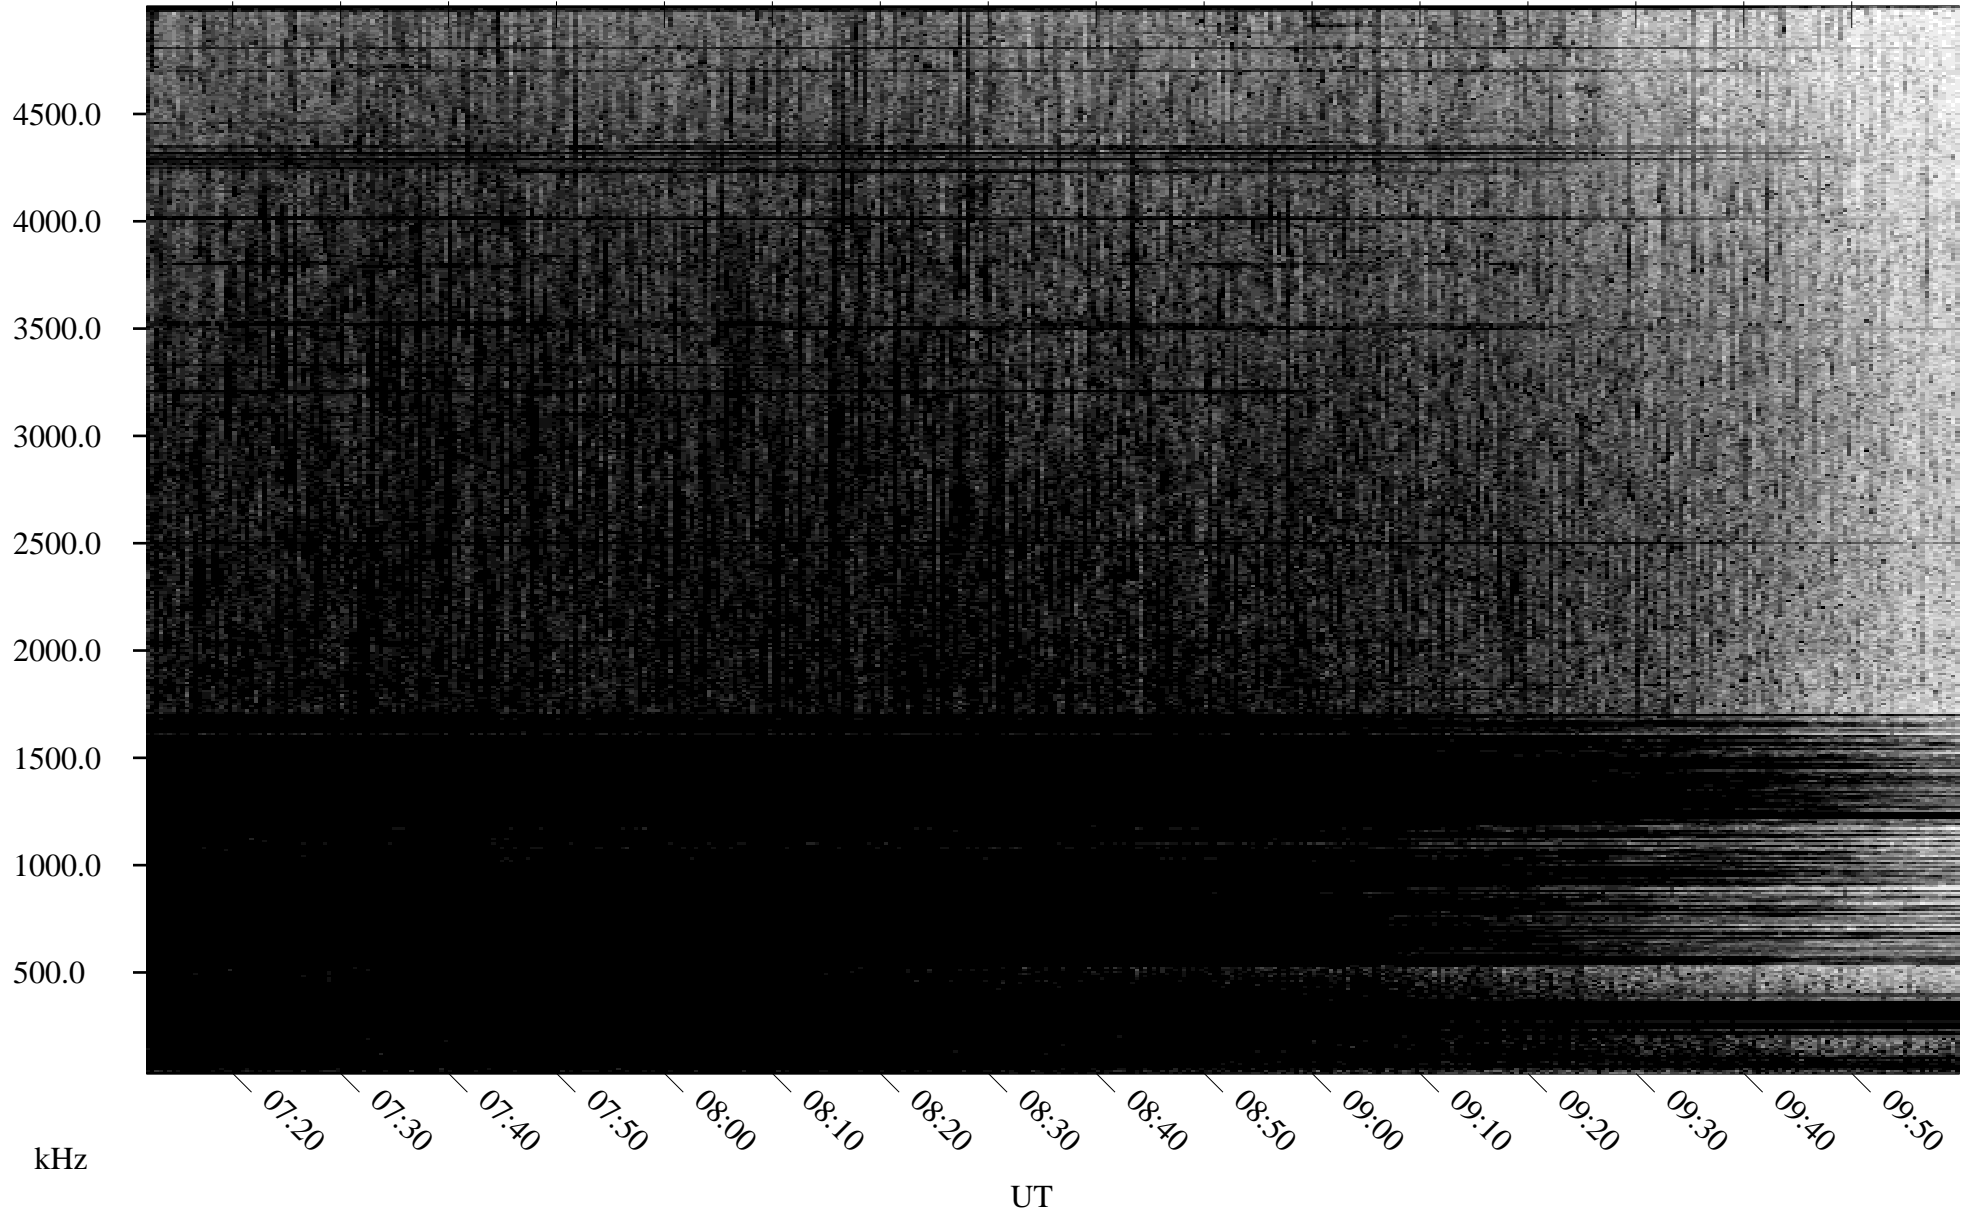

07/10/2004 Churchill, Manitoba

Linear Scale Black = 161 White = 15

ch04192l.r00m max_12

Page 1

07/10/2004 Churchill, Manitoba

Linear Scale Black = 161 White = 15

ch04192l.r00m max_12

Page 2

07/11/2004 Churchill, Manitoba

Linear Scale Black = 161 White = 15

ch04192l.r00m max_12

Page 3

07/11/2004 Churchill, Manitoba

Linear Scale Black = 161 White = 15

ch04192l.r00m max_12

Page 4

07/11/2004 Churchill, Manitoba

Linear Scale Black = 161 White = 15

ch04192l.r00m max_12

Page 5

07/11/2004 Churchill, Manitoba

Linear Scale Black = 161 White = 15

ch04192l.r00m max_12

Page 6

07/11/2004 Churchill, Manitoba

Linear Scale Black = 161 White = 15

ch04192l.r00m max_12

Page 7

07/11/2004 Churchill, Manitoba

Linear Scale Black = 161 White = 15

ch04192l.r00m max_12

Page 8