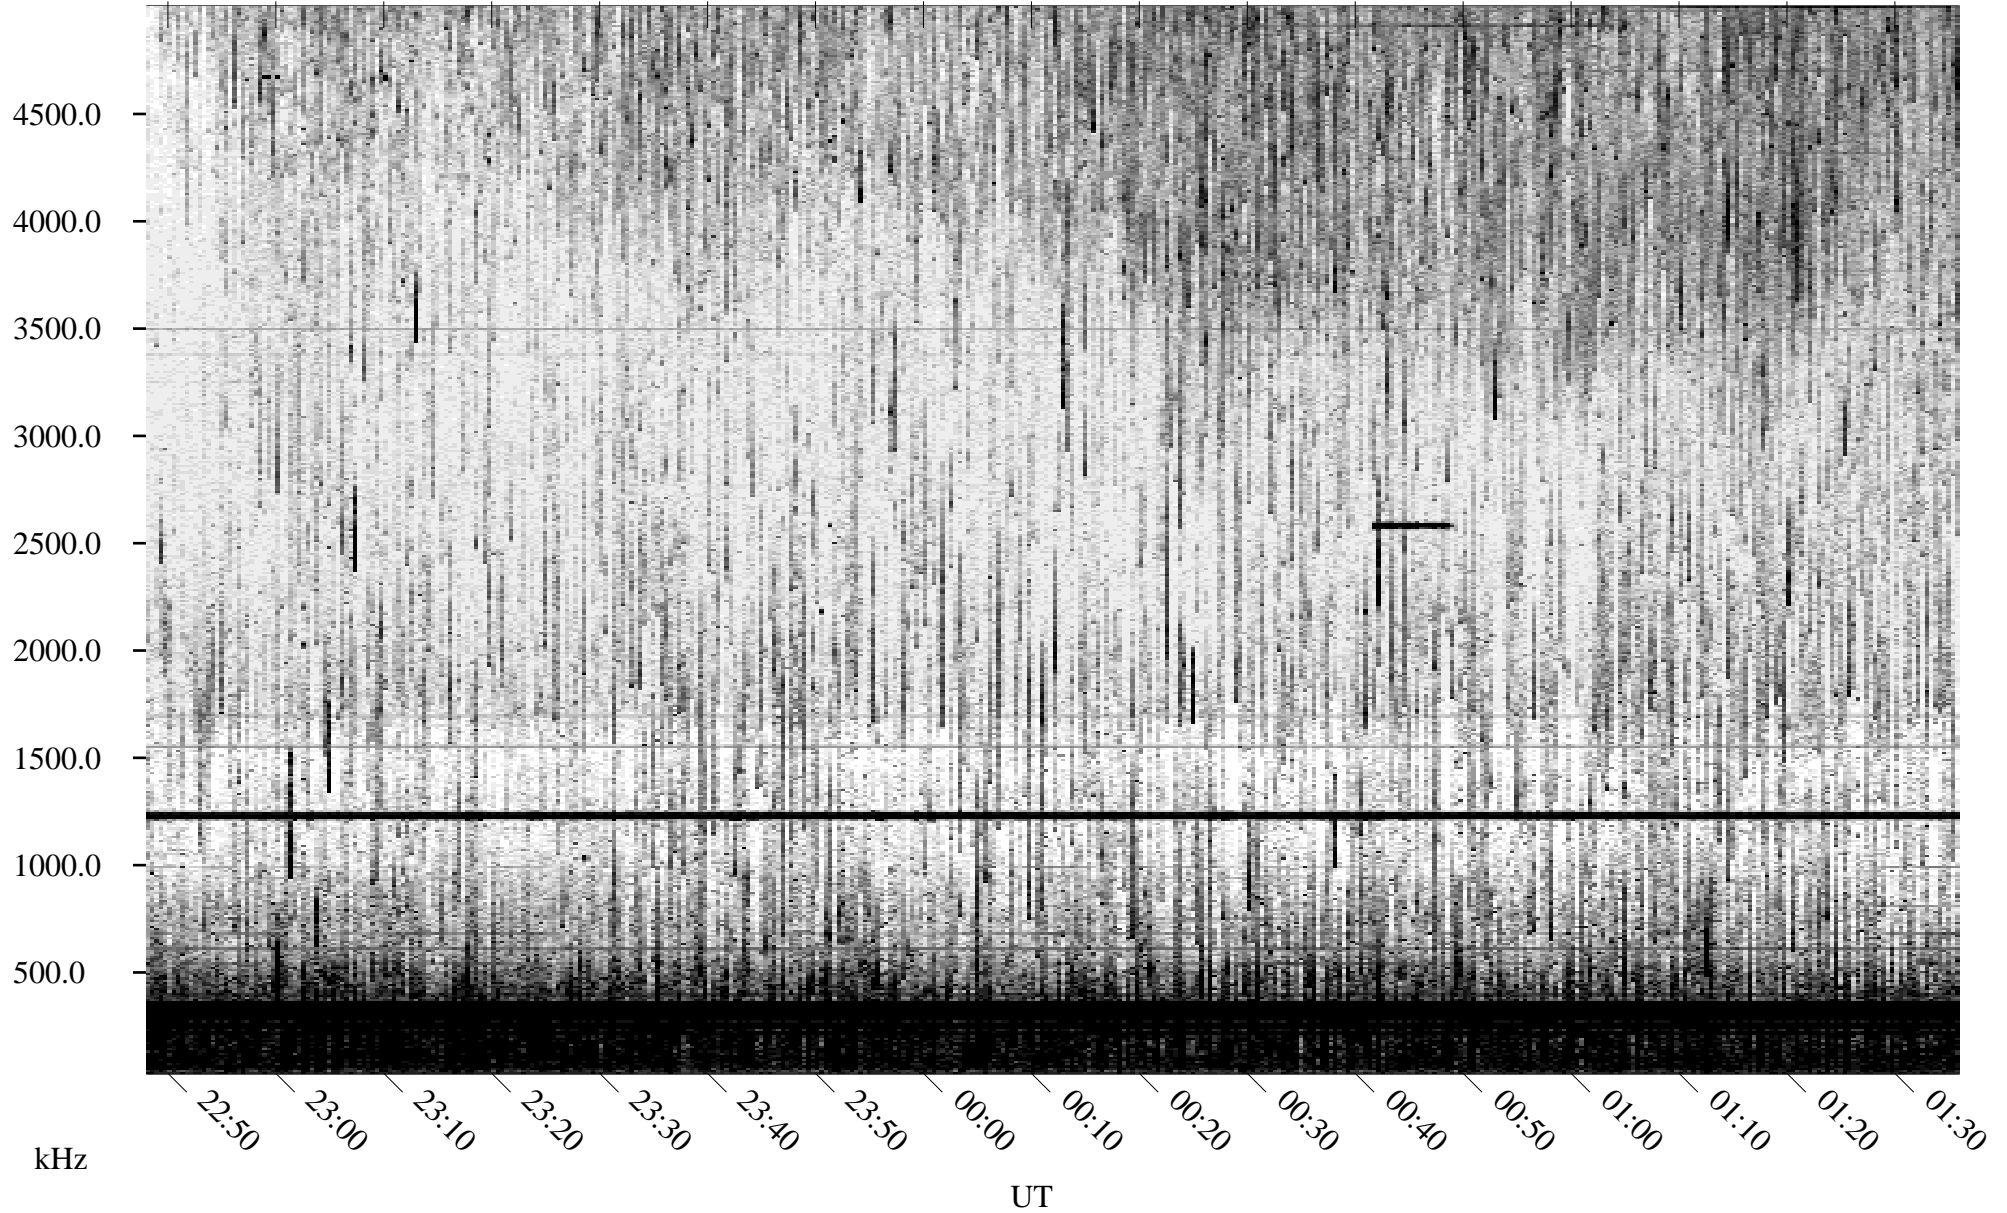

07/10/2004 Churchill, Manitoba

Linear Scale Black = 161 White = 15

ch04192l.r00m max_12

Page 1

07/10/2004 Churchill, Manitoba

Linear Scale Black = 161 White = 15

ch04192l.r00m max_12

Page 2

07/11/2004 Churchill, Manitoba

Linear Scale Black = 161 White = 15

ch04192l.r00m max_12

Page 3

07/11/2004 Churchill, Manitoba

Linear Scale Black = 161 White = 15

ch04192l.r00m max_12

Page 4

07/11/2004 Churchill, Manitoba

Linear Scale Black = 161 White = 15

ch04192l.r00m max_12

Page 5

07/11/2004 Churchill, Manitoba

Linear Scale Black = 161 White = 15

ch04192l.r00m max_12

Page 6

07/11/2004 Churchill, Manitoba

Linear Scale Black = 161 White = 15

ch04192l.r00m max_12

Page 7

07/11/2004 Churchill, Manitoba

Linear Scale Black = 161 White = 15

ch04192l.r00m max_12

Page 8