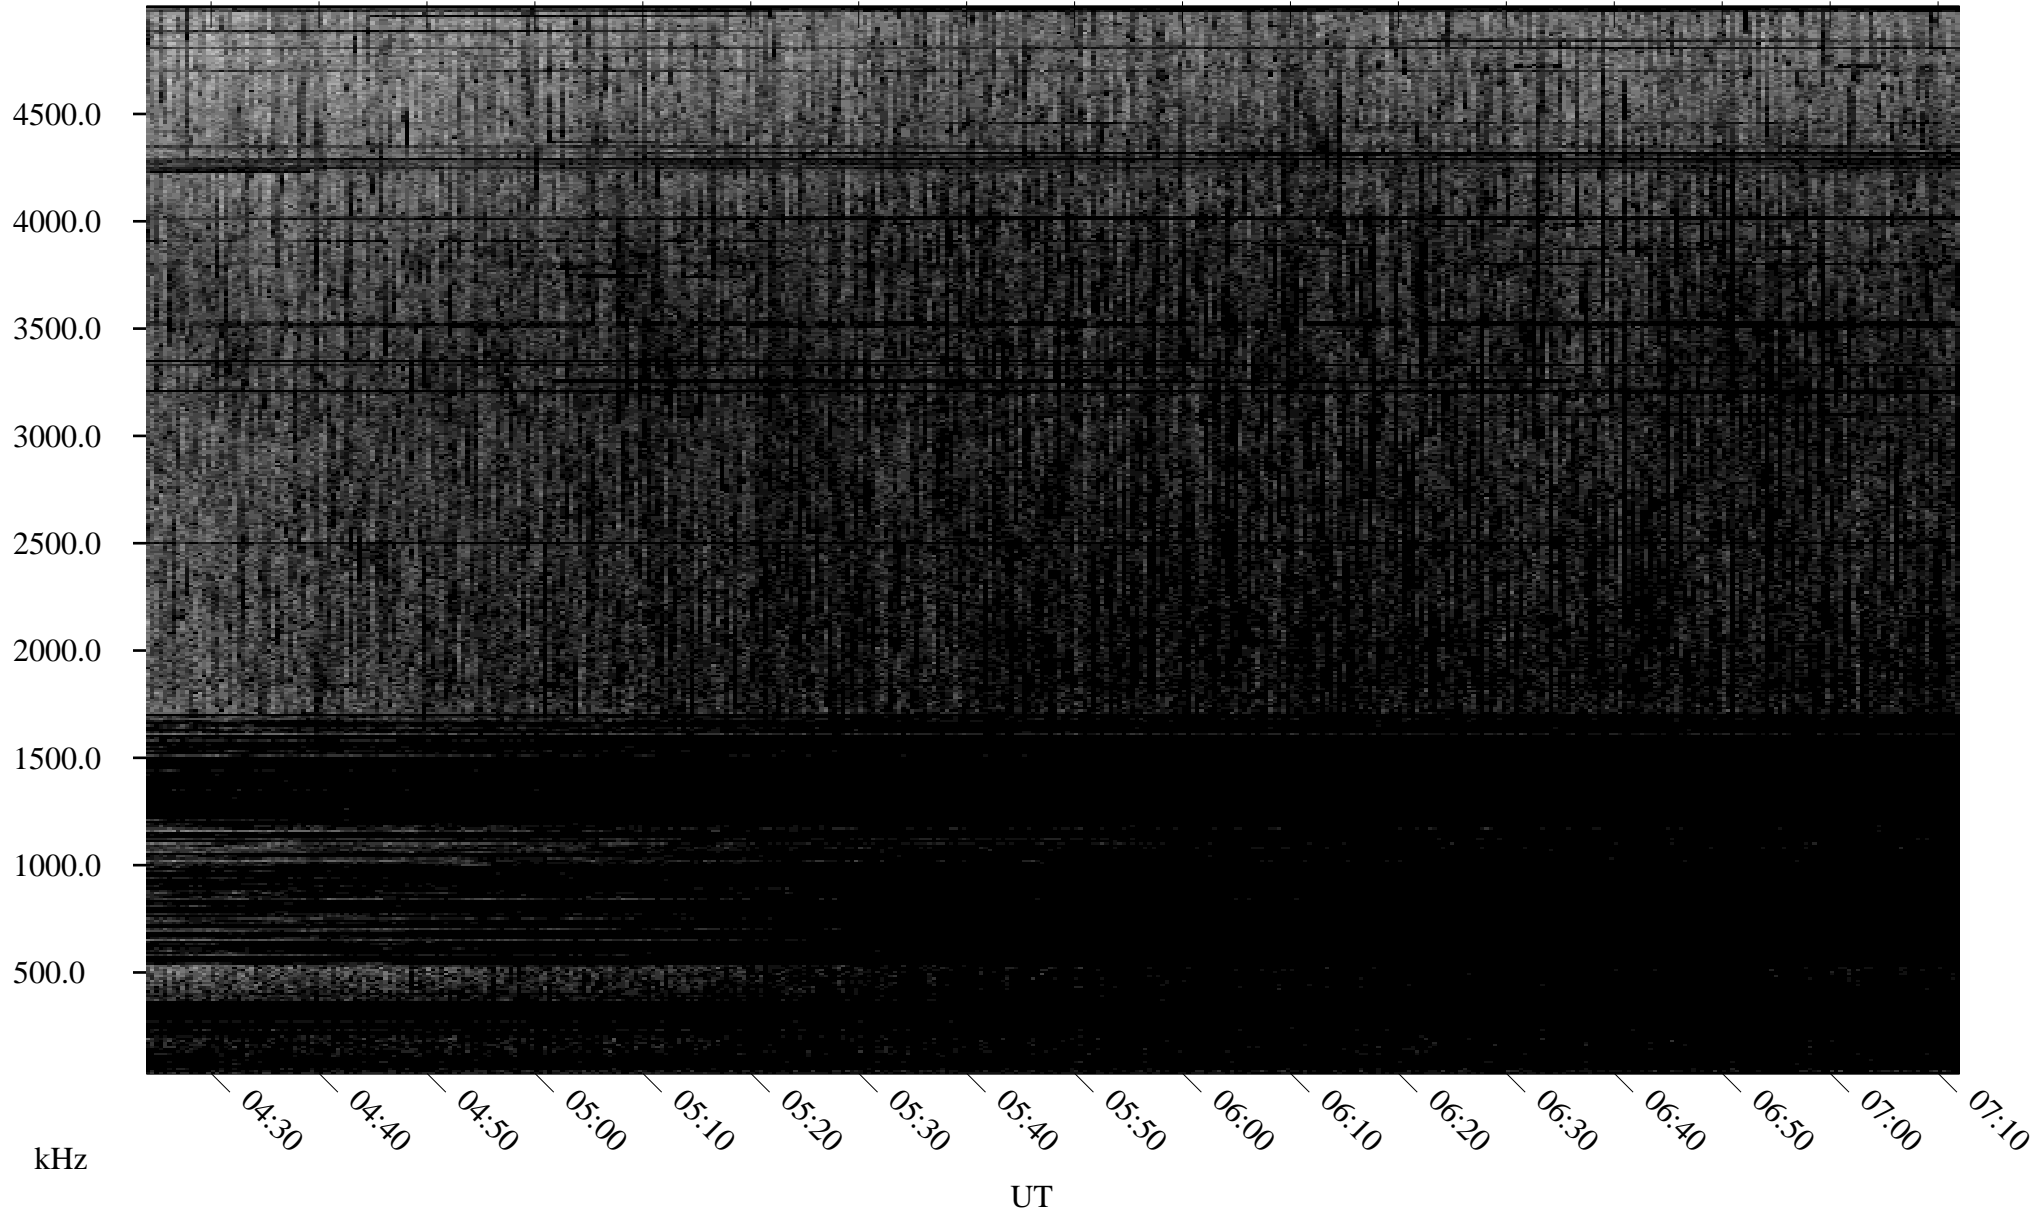

07/10/2004 Churchill, Manitoba

Linear Scale Black = 161 White = 15

ch04192l.r00m max_12

Page 1

07/10/2004 Churchill, Manitoba

Linear Scale Black = 161 White = 15

ch04192l.r00m max_12

Page 2

07/11/2004 Churchill, Manitoba

Linear Scale Black = 161 White = 15

ch04192l.r00m max_12

Page 3

07/11/2004 Churchill, Manitoba

Linear Scale Black = 161 White = 15

ch04192l.r00m max_12

Page 4

07/11/2004 Churchill, Manitoba

Linear Scale Black = 161 White = 15

ch04192l.r00m max_12

Page 5

07/11/2004 Churchill, Manitoba

Linear Scale Black = 161 White = 15

ch04192l.r00m max_12

Page 6

07/11/2004 Churchill, Manitoba

Linear Scale Black = 161 White = 15

ch04192l.r00m max_12

Page 7

07/11/2004 Churchill, Manitoba

Linear Scale Black = 161 White = 15

ch04192l.r00m max_12

Page 8