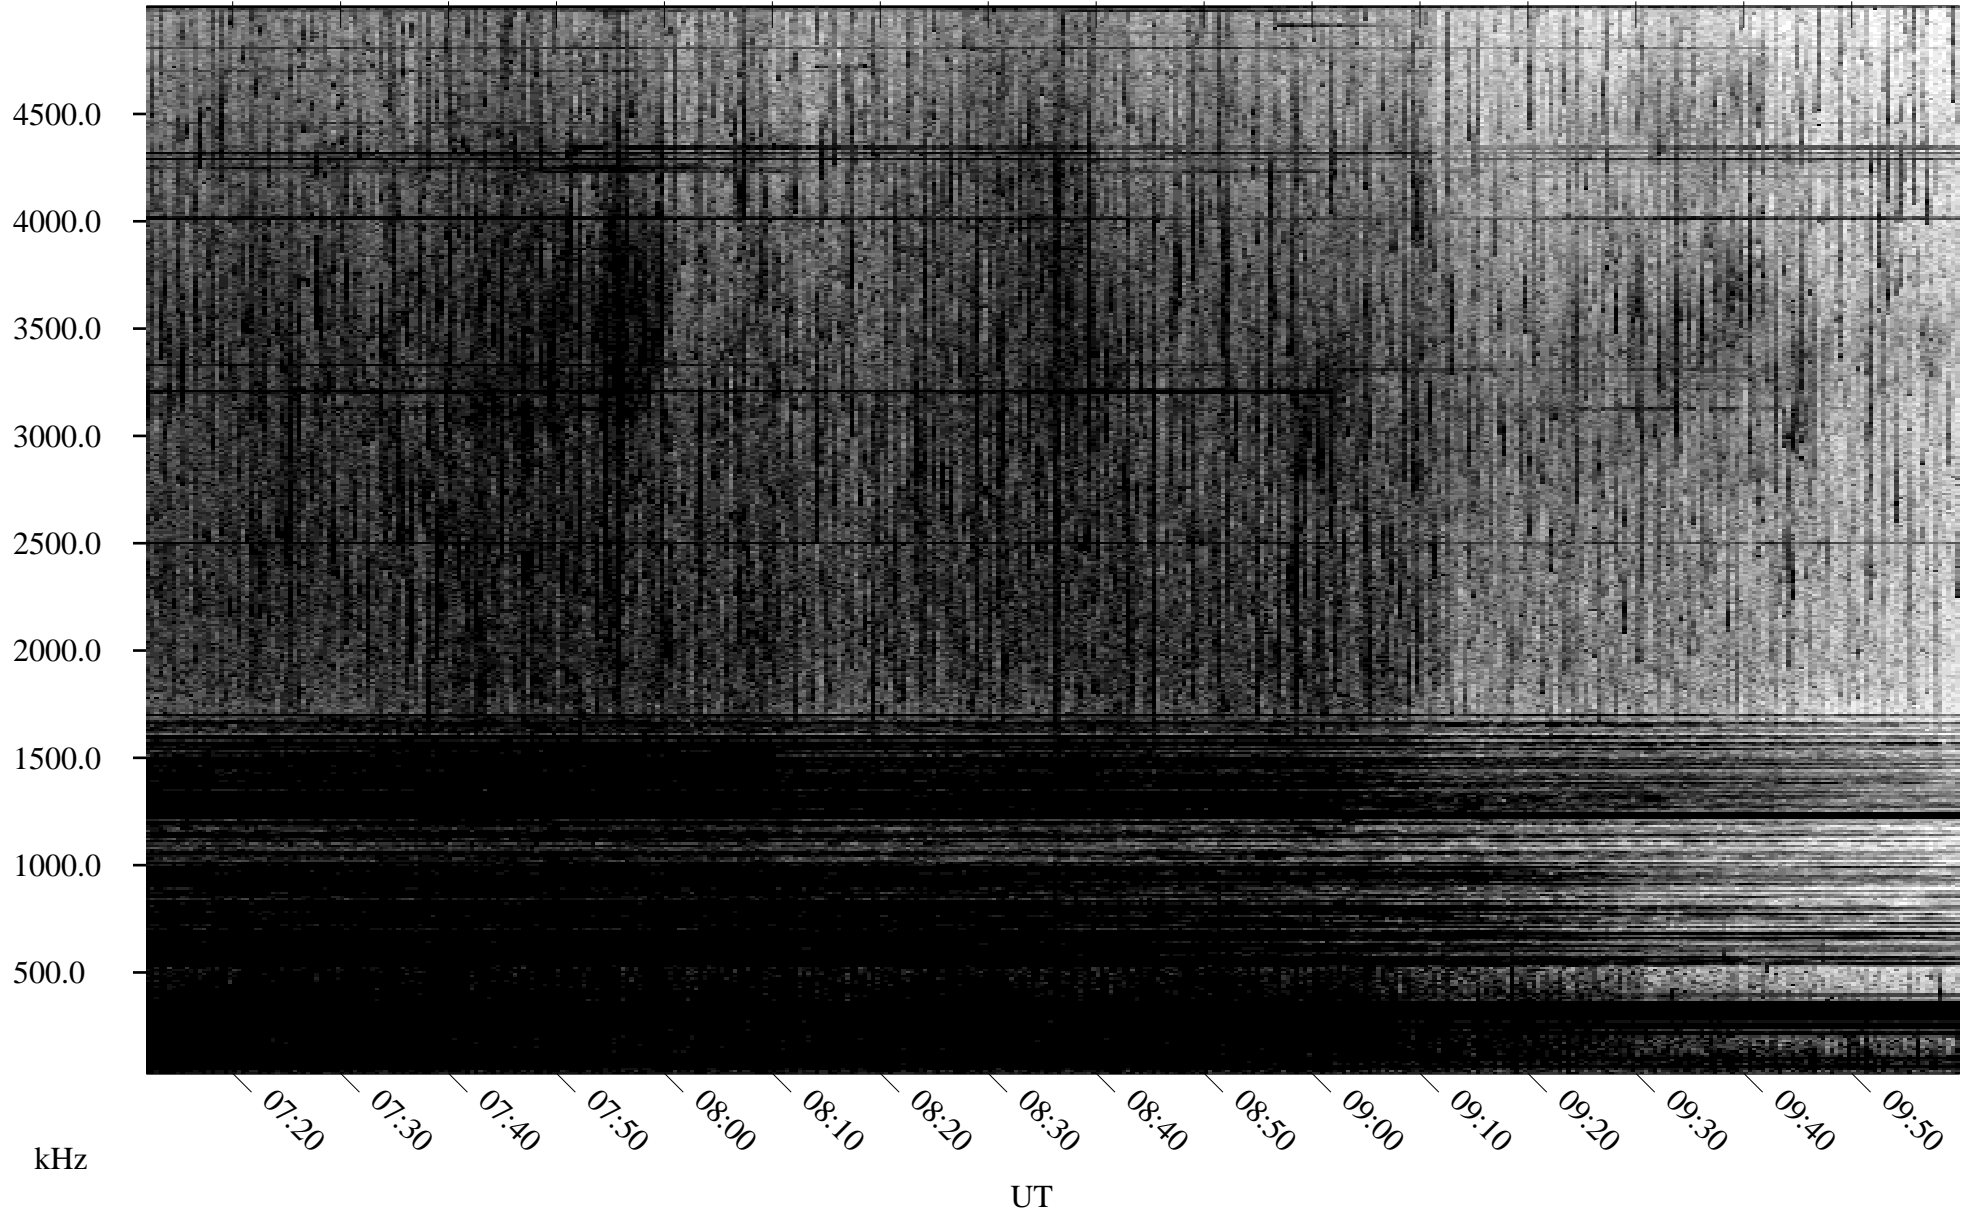

07/11/2004 Churchill, Manitoba

Linear Scale Black = 161 White = 15

ch04193l.r00m max_12

Page 1

07/11/2004 Churchill, Manitoba

Linear Scale Black = 161 White = 15

ch04193l.r00m max_12

Page 2

07/12/2004 Churchill, Manitoba

Linear Scale Black = 161 White = 15

ch04193l.r00m max_12

Page 3

07/12/2004 Churchill, Manitoba

Linear Scale Black = 161 White = 15

ch04193l.r00m max_12

Page 4

07/12/2004 Churchill, Manitoba

Linear Scale Black = 161 White = 15

ch04193l.r00m max_12

Page 5

07/12/2004 Churchill, Manitoba

Linear Scale Black = 161 White = 15

ch04193l.r00m max_12

07/12/2004 Churchill, Manitoba

Linear Scale Black = 161 White = 15

ch04193l.r00m max_12

Page 7

07/12/2004 Churchill, Manitoba

Linear Scale Black = 161 White = 15

ch04193l.r00m max_12