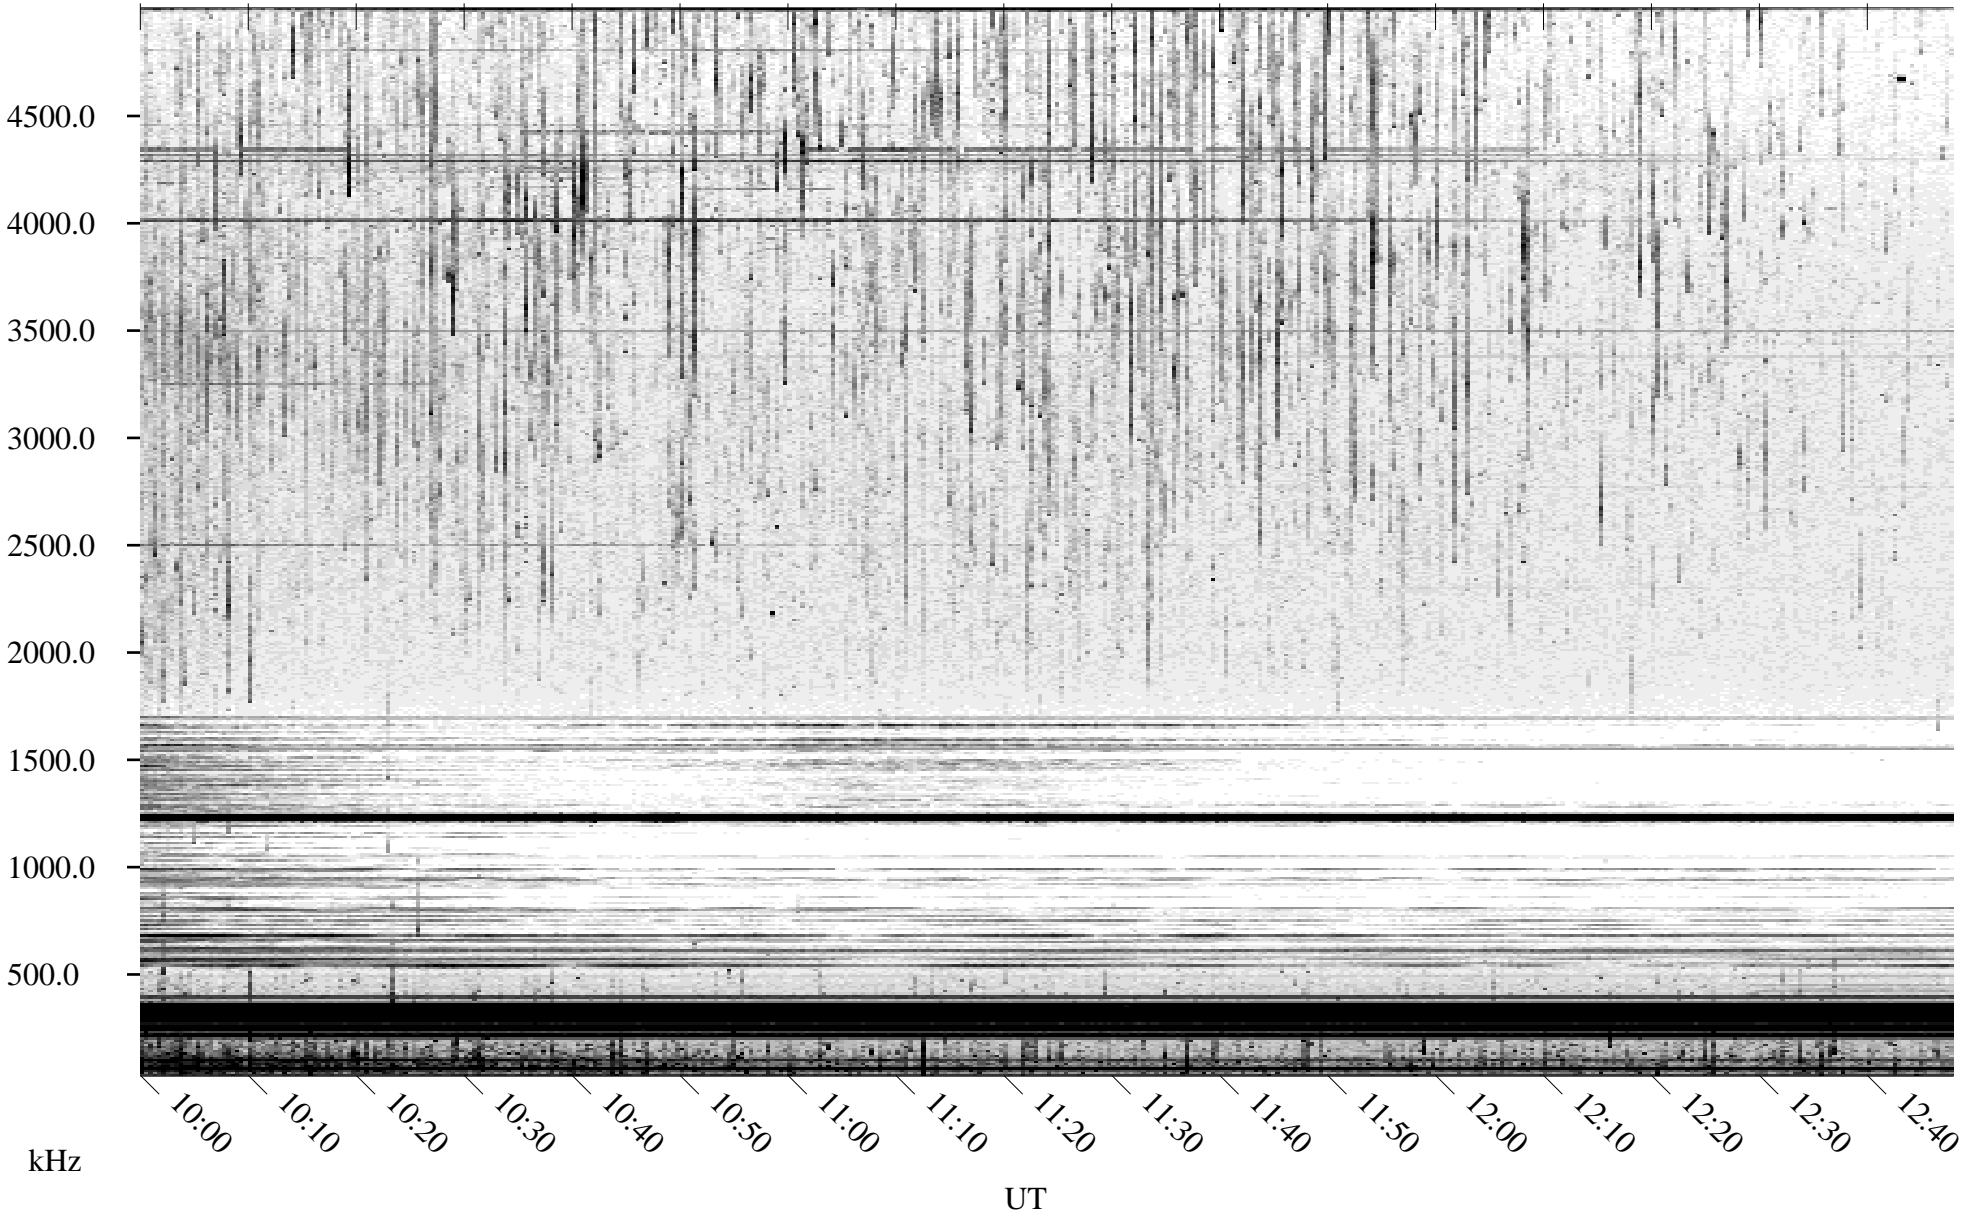

07/11/2004 Churchill, Manitoba

Linear Scale Black = 161 White = 15

ch04193l.r00m max_12

Page 1

07/11/2004 Churchill, Manitoba

Linear Scale Black = 161 White = 15

ch04193l.r00m max_12

Page 2

07/12/2004 Churchill, Manitoba

Linear Scale Black = 161 White = 15

ch04193l.r00m max_12

Page 3

07/12/2004 Churchill, Manitoba

Linear Scale Black = 161 White = 15

ch04193l.r00m max_12

Page 4

07/12/2004 Churchill, Manitoba

Linear Scale Black = 161 White = 15

ch04193l.r00m max_12

Page 5

07/12/2004 Churchill, Manitoba

Linear Scale Black = 161 White = 15

ch04193l.r00m max_12

07/12/2004 Churchill, Manitoba

Linear Scale Black = 161 White = 15

ch04193l.r00m max_12

Page 7

07/12/2004 Churchill, Manitoba

Linear Scale Black = 161 White = 15

ch04193l.r00m max_12