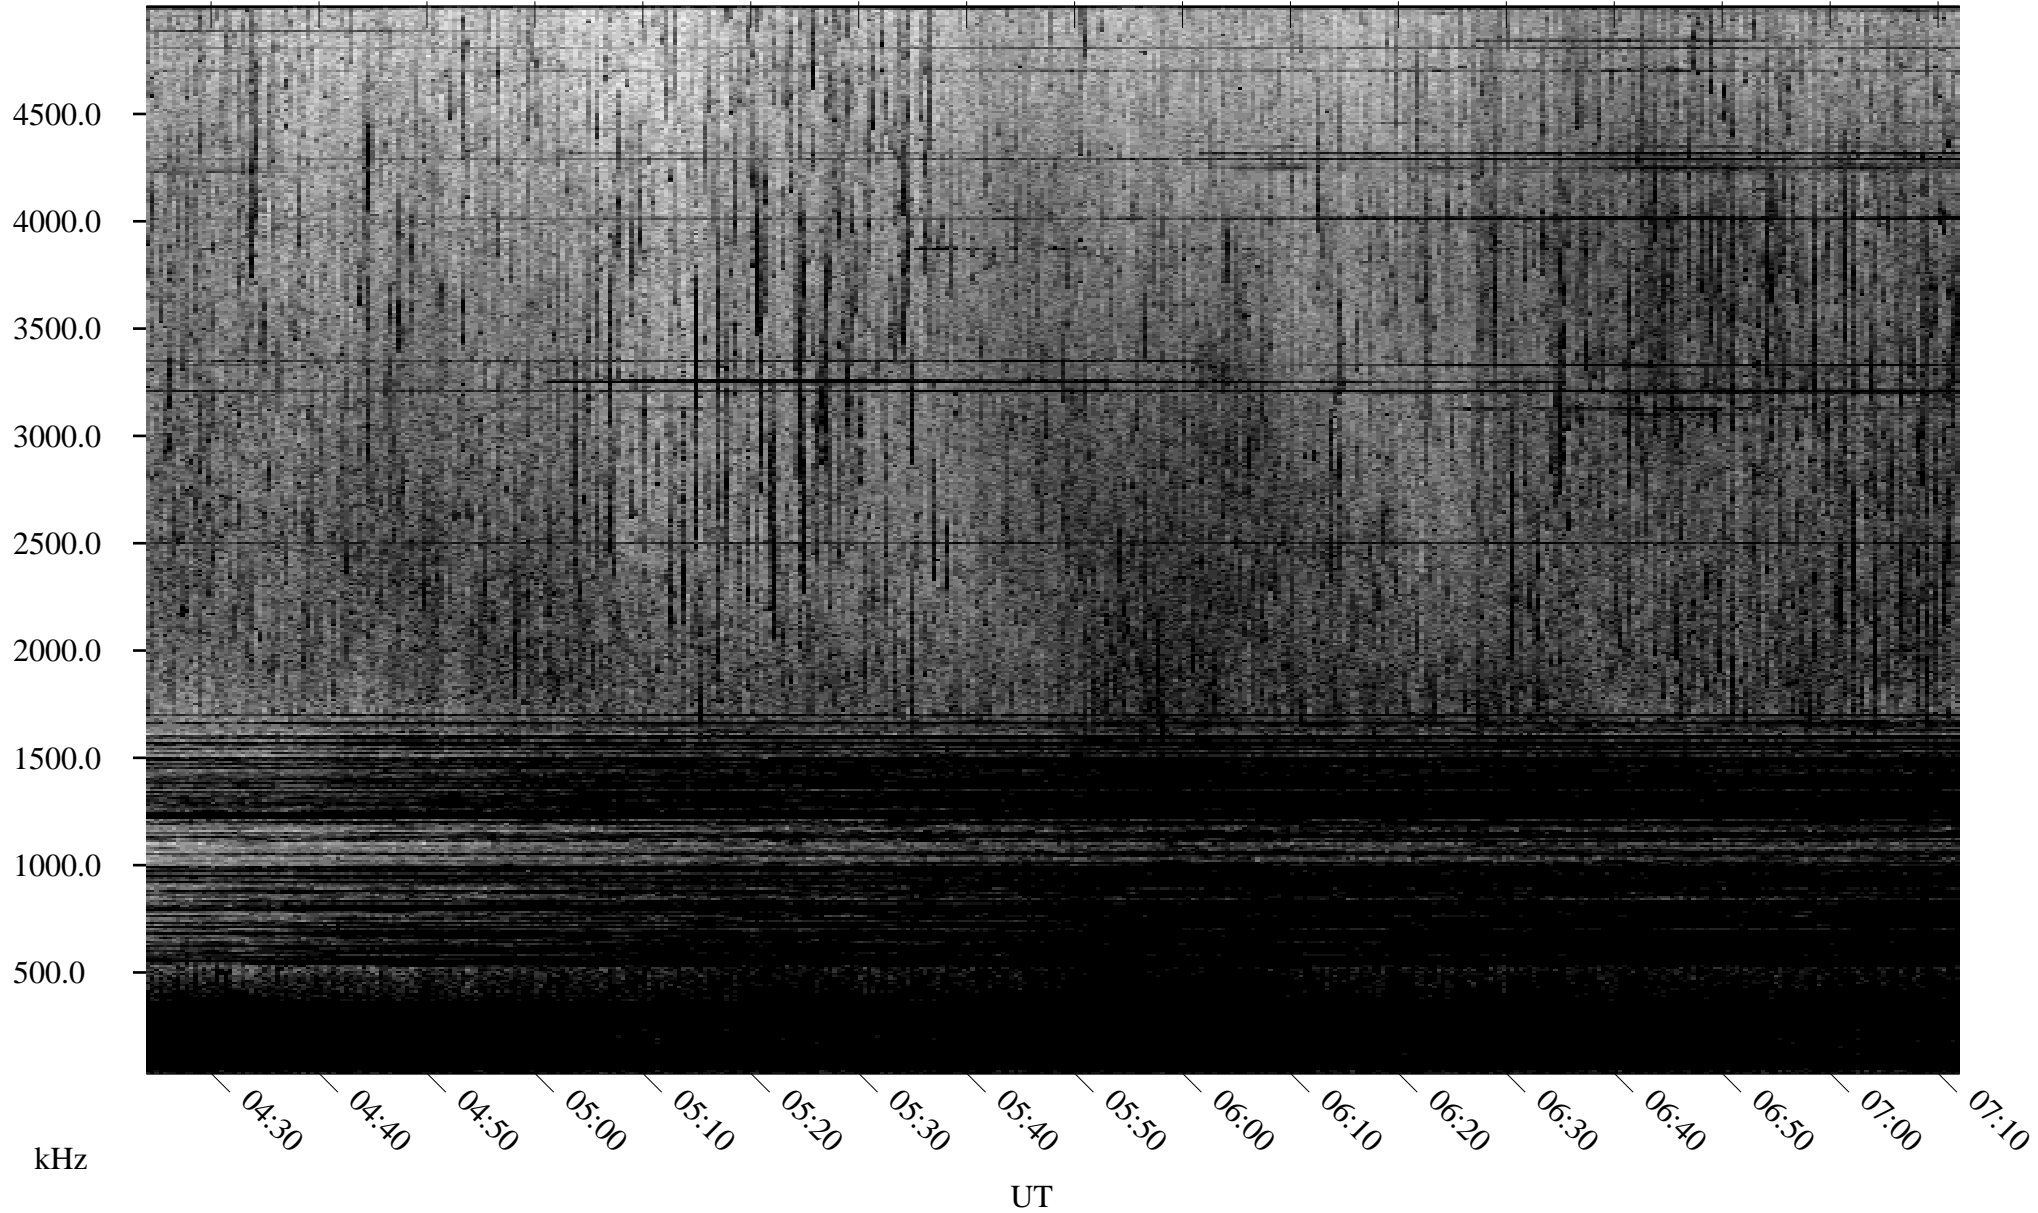

07/11/2004 Churchill, Manitoba

Linear Scale Black = 161 White = 15

ch04193l.r00m max_12

Page 1

07/11/2004 Churchill, Manitoba

Linear Scale Black = 161 White = 15

ch04193l.r00m max_12

Page 2

07/12/2004 Churchill, Manitoba

Linear Scale Black = 161 White = 15

ch04193l.r00m max_12

Page 3

07/12/2004 Churchill, Manitoba

Linear Scale Black = 161 White = 15

ch04193l.r00m max_12

Page 4

07/12/2004 Churchill, Manitoba

Linear Scale Black = 161 White = 15

ch04193l.r00m max_12

Page 5

07/12/2004 Churchill, Manitoba

Linear Scale Black = 161 White = 15

ch04193l.r00m max_12

07/12/2004 Churchill, Manitoba

Linear Scale Black = 161 White = 15

ch04193l.r00m max_12

Page 7

07/12/2004 Churchill, Manitoba

Linear Scale Black = 161 White = 15

ch04193l.r00m max_12