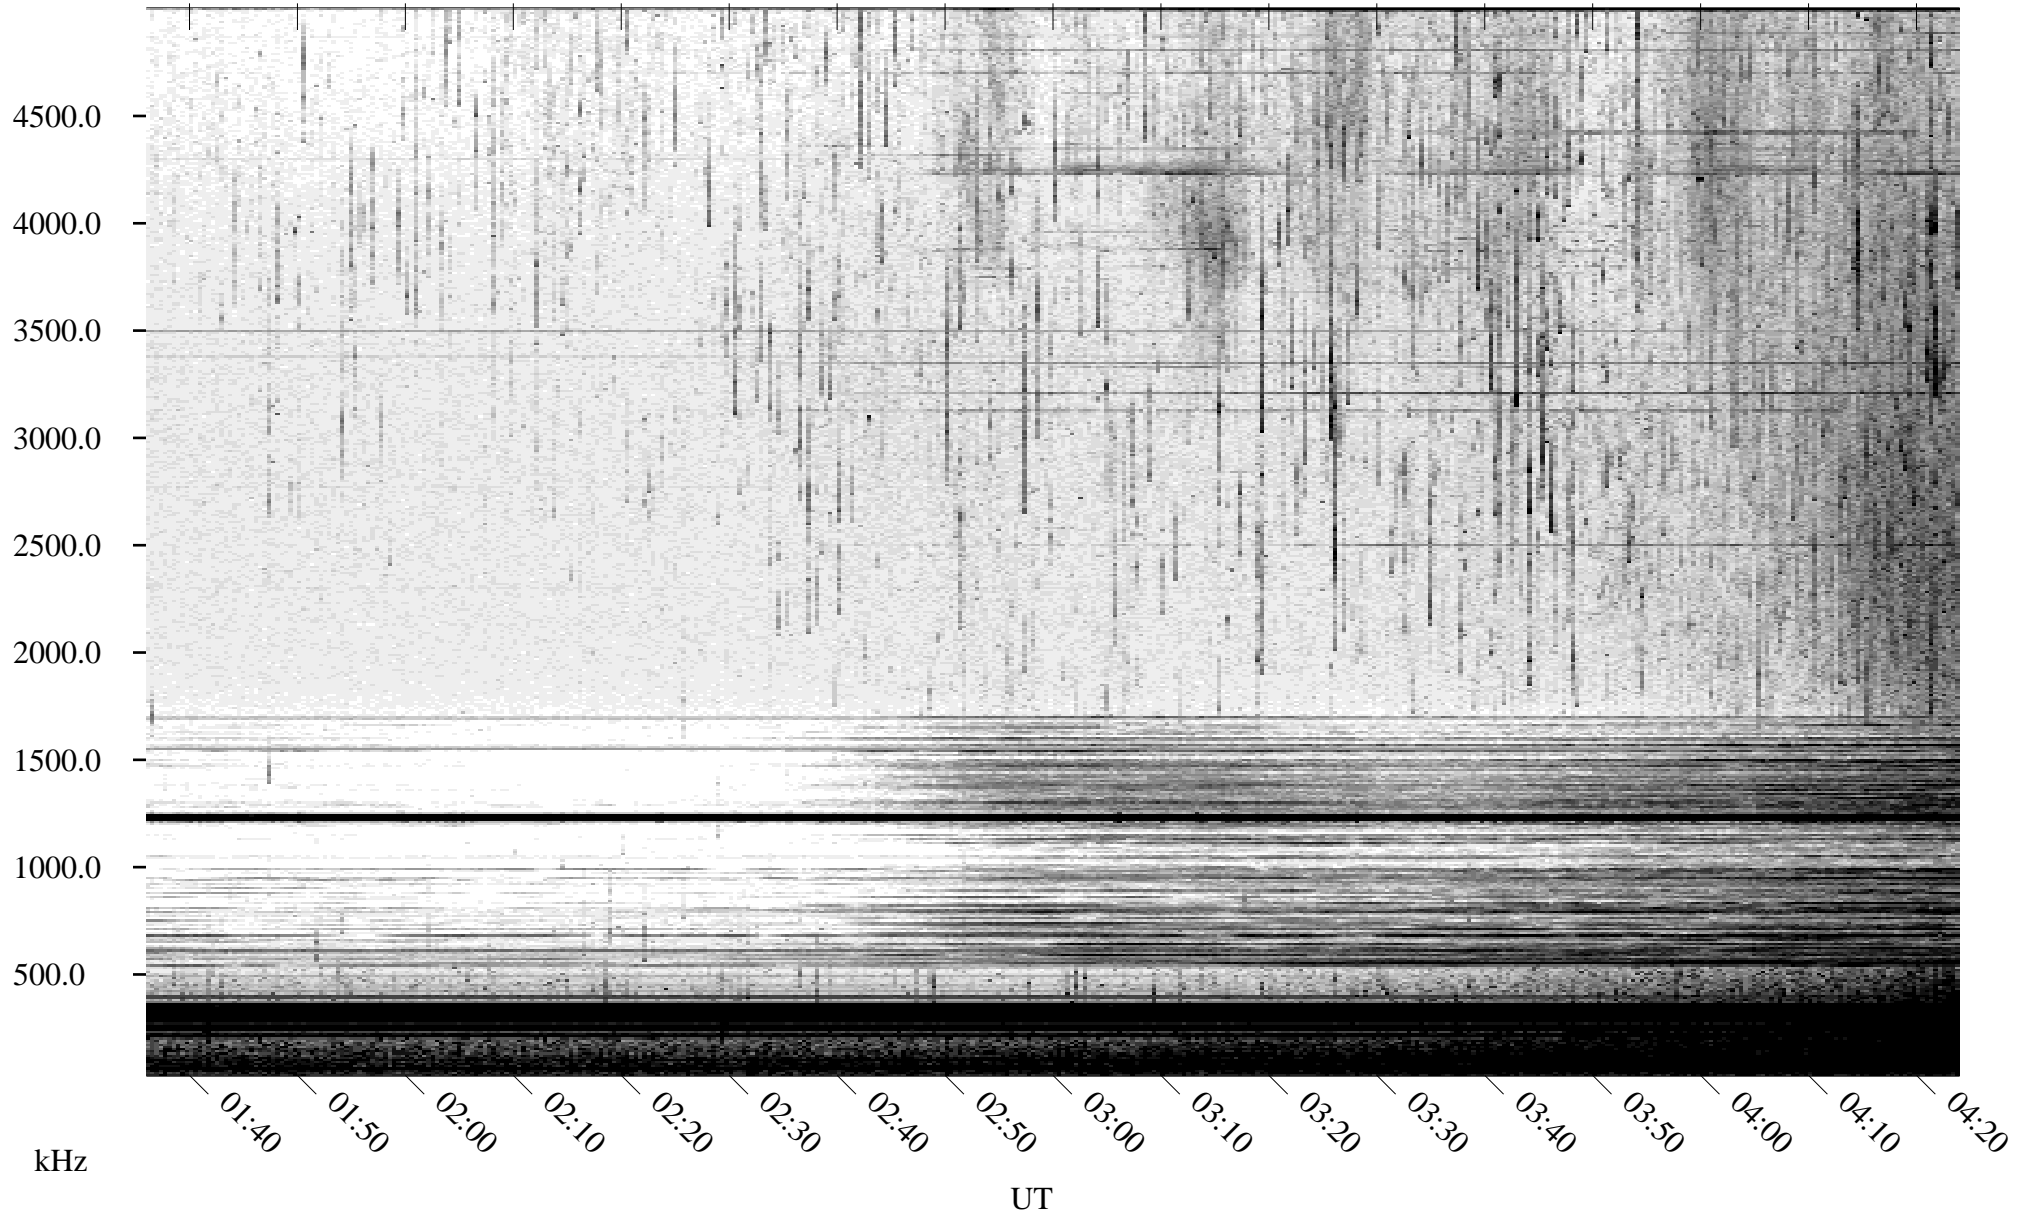

07/11/2004 Churchill, Manitoba

Linear Scale Black = 161 White = 15

ch04193l.r00m max_12

Page 1

07/11/2004 Churchill, Manitoba

Linear Scale Black = 161 White = 15

ch04193l.r00m max_12

Page 2

07/12/2004 Churchill, Manitoba

Linear Scale Black = 161 White = 15

ch04193l.r00m max_12

Page 3

07/12/2004 Churchill, Manitoba

Linear Scale Black = 161 White = 15

ch04193l.r00m max_12

Page 4

07/12/2004 Churchill, Manitoba

Linear Scale Black = 161 White = 15

ch04193l.r00m max_12

Page 5

07/12/2004 Churchill, Manitoba

Linear Scale Black = 161 White = 15

ch04193l.r00m max_12

07/12/2004 Churchill, Manitoba

Linear Scale Black = 161 White = 15

ch04193l.r00m max_12

Page 7

07/12/2004 Churchill, Manitoba

Linear Scale Black = 161 White = 15

ch04193l.r00m max_12