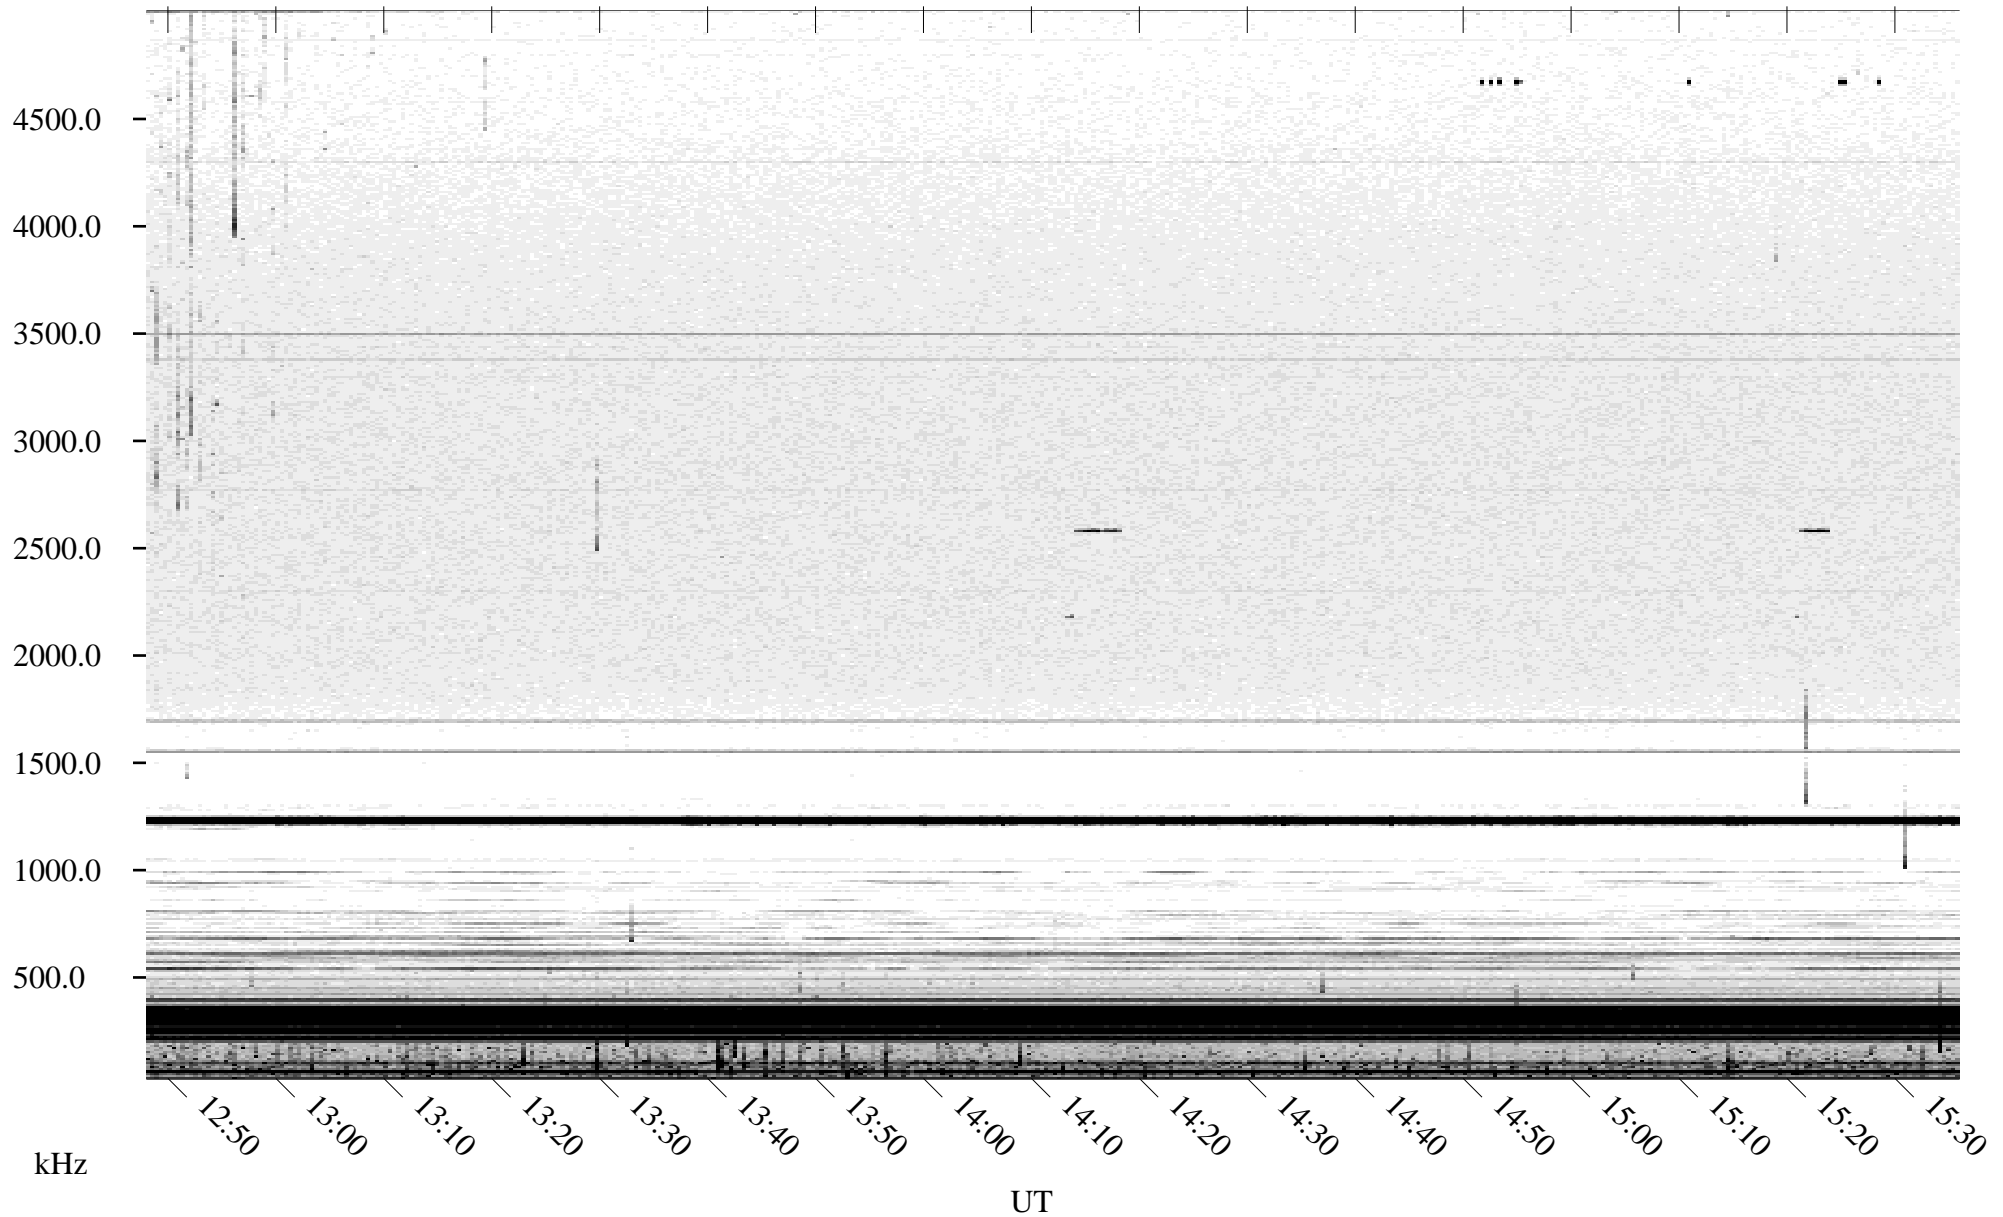

07/11/2004 Churchill, Manitoba

Linear Scale Black = 161 White = 15

ch04193l.r00m max_12

Page 1

07/11/2004 Churchill, Manitoba

Linear Scale Black = 161 White = 15

ch04193l.r00m max_12

Page 2

07/12/2004 Churchill, Manitoba

Linear Scale Black = 161 White = 15

ch04193l.r00m max_12

Page 3

07/12/2004 Churchill, Manitoba

Linear Scale Black = 161 White = 15

ch04193l.r00m max_12

Page 4

07/12/2004 Churchill, Manitoba

Linear Scale Black = 161 White = 15

ch04193l.r00m max_12

Page 5

07/12/2004 Churchill, Manitoba

Linear Scale Black = 161 White = 15

ch04193l.r00m max_12

07/12/2004 Churchill, Manitoba

Linear Scale Black = 161 White = 15

ch04193l.r00m max_12

Page 7

07/12/2004 Churchill, Manitoba

Linear Scale Black = 161 White = 15

ch04193l.r00m max_12