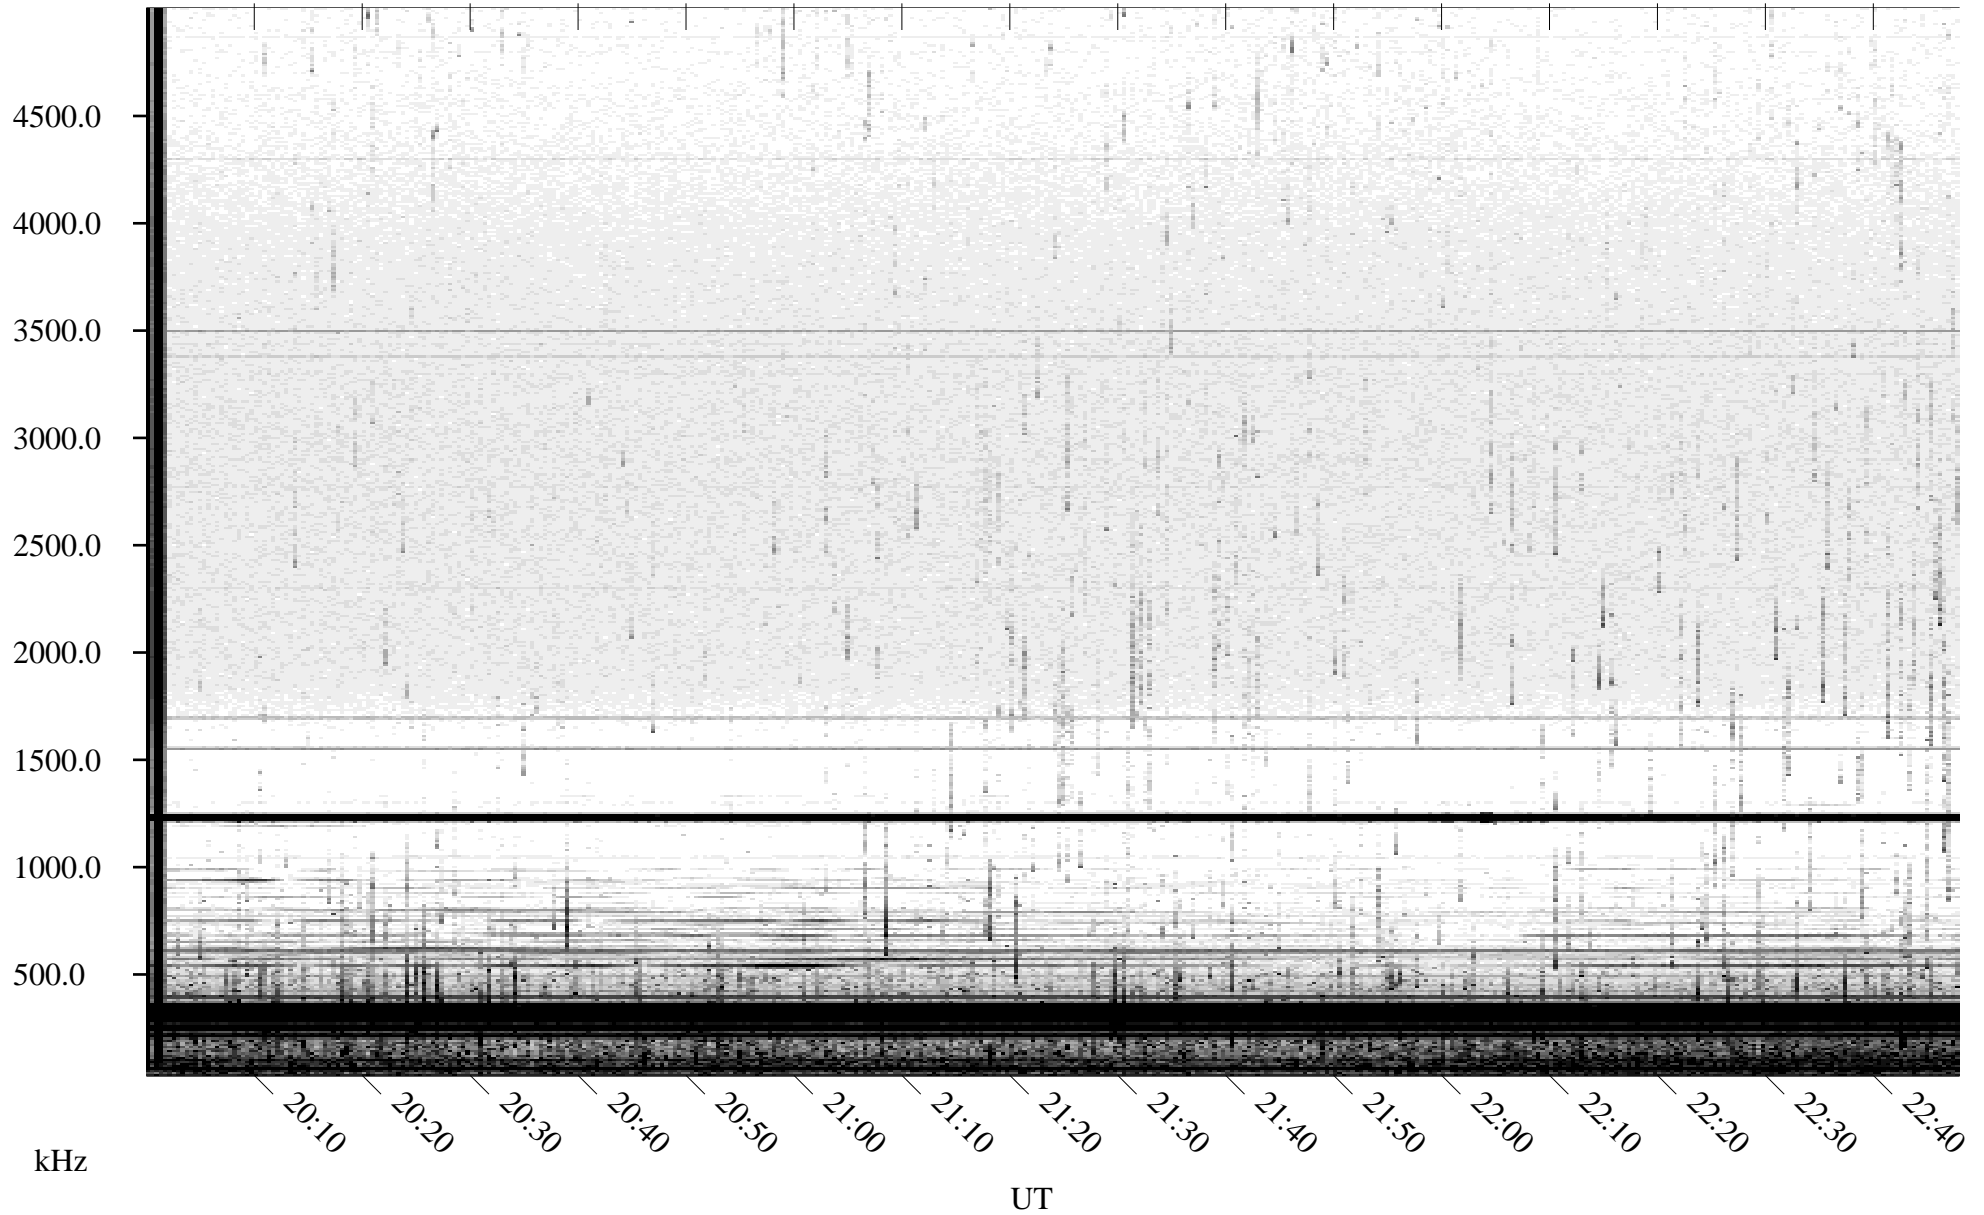

07/11/2004 Churchill, Manitoba

Linear Scale Black = 161 White = 15

ch04193l.r00m max_12

Page 1

07/11/2004 Churchill, Manitoba

Linear Scale Black = 161 White = 15

ch04193l.r00m max_12

Page 2

07/12/2004 Churchill, Manitoba

Linear Scale Black = 161 White = 15

ch04193l.r00m max_12

Page 3

07/12/2004 Churchill, Manitoba

Linear Scale Black = 161 White = 15

ch04193l.r00m max_12

Page 4

07/12/2004 Churchill, Manitoba

Linear Scale Black = 161 White = 15

ch04193l.r00m max_12

Page 5

07/12/2004 Churchill, Manitoba

Linear Scale Black = 161 White = 15

ch04193l.r00m max_12

07/12/2004 Churchill, Manitoba

Linear Scale Black = 161 White = 15

ch04193l.r00m max_12

Page 7

07/12/2004 Churchill, Manitoba

Linear Scale Black = 161 White = 15

ch04193l.r00m max_12