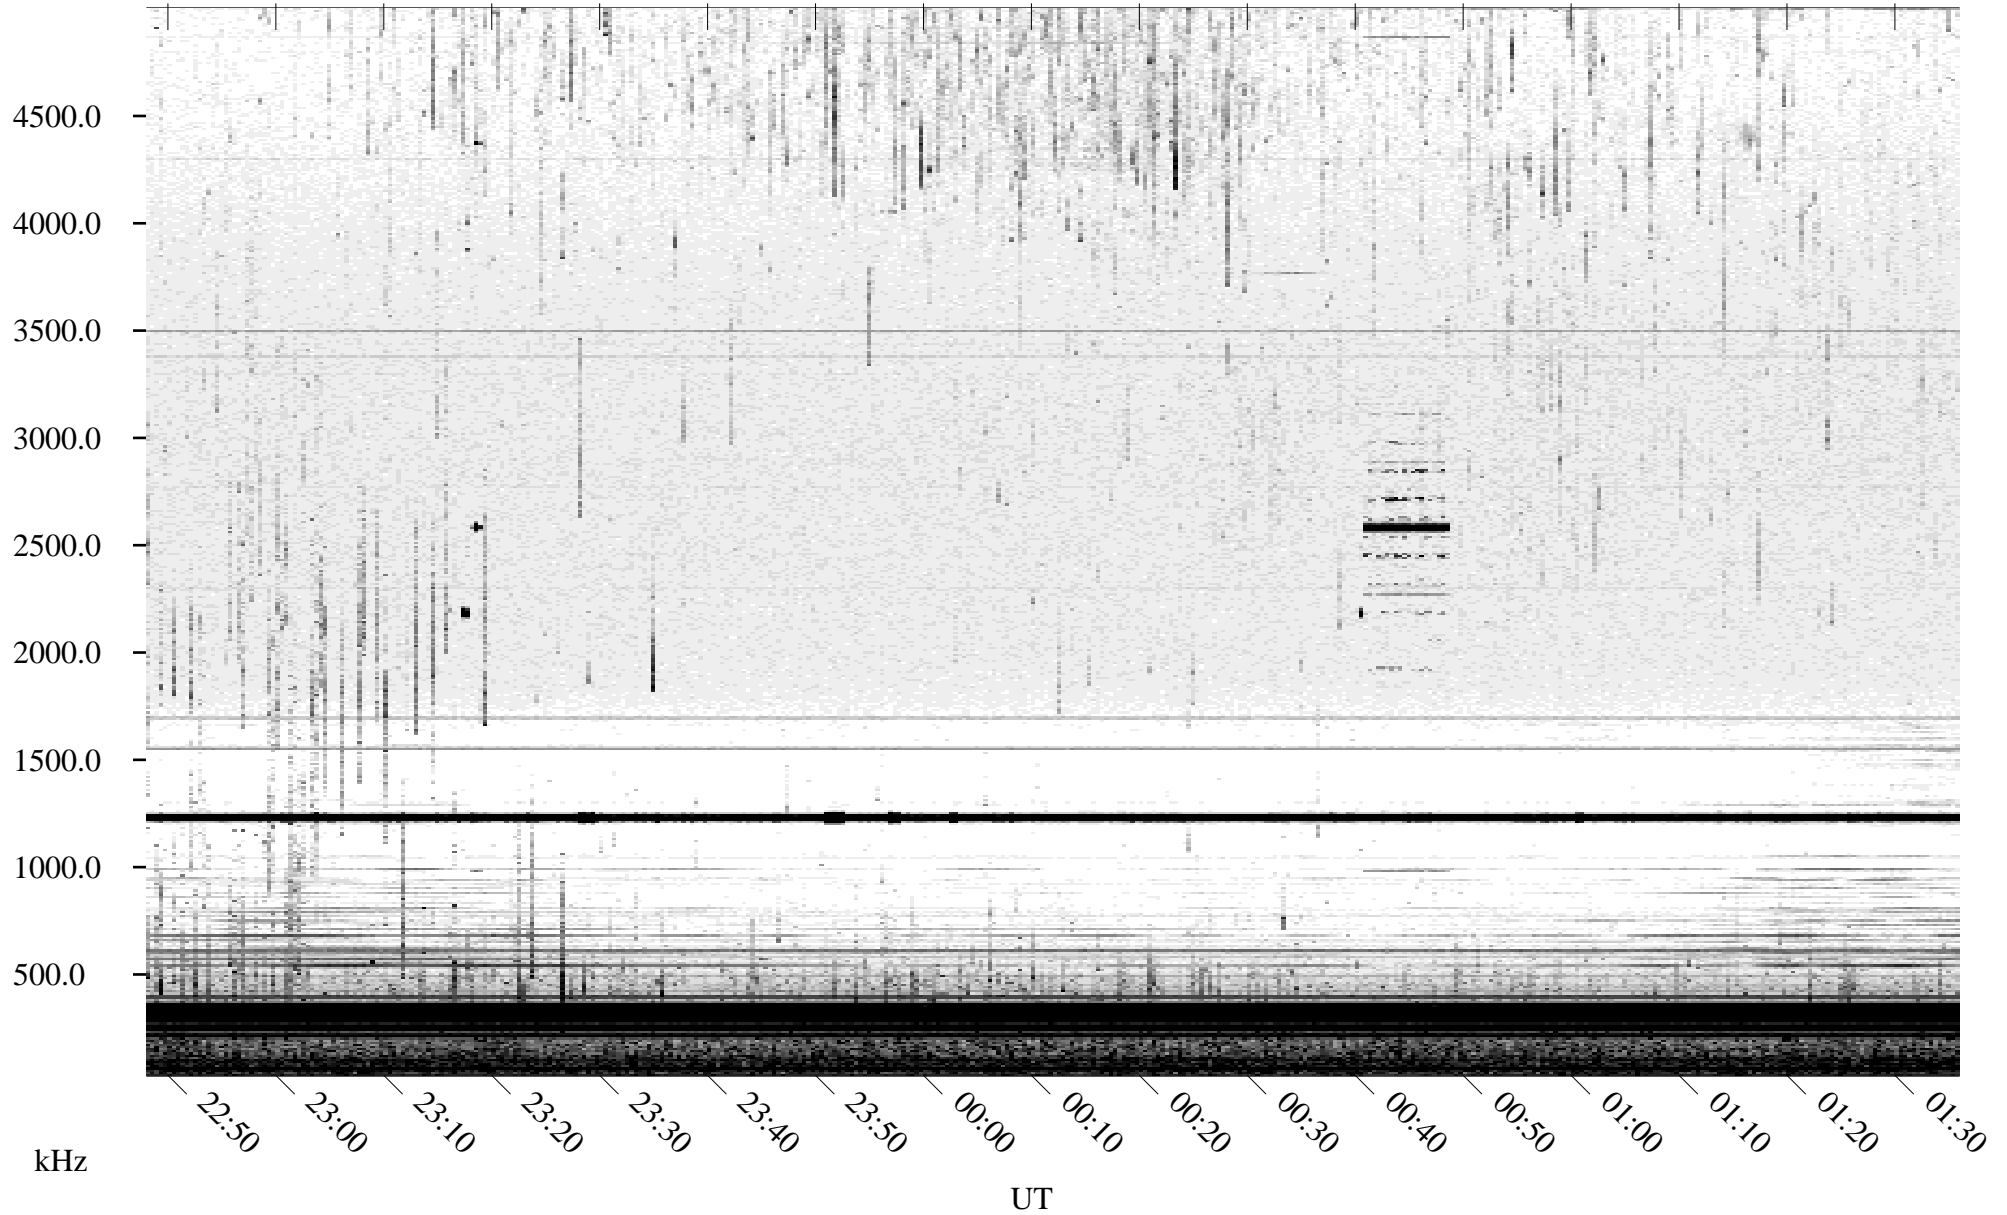

07/11/2004 Churchill, Manitoba

Linear Scale Black = 161 White = 15

ch04193l.r00m max_12

Page 1

07/11/2004 Churchill, Manitoba

Linear Scale Black = 161 White = 15

ch04193l.r00m max_12

Page 2

07/12/2004 Churchill, Manitoba

Linear Scale Black = 161 White = 15

ch04193l.r00m max_12

Page 3

07/12/2004 Churchill, Manitoba

Linear Scale Black = 161 White = 15

ch04193l.r00m max_12

Page 4

07/12/2004 Churchill, Manitoba

Linear Scale Black = 161 White = 15

ch04193l.r00m max_12

Page 5

07/12/2004 Churchill, Manitoba

Linear Scale Black = 161 White = 15

ch04193l.r00m max_12

07/12/2004 Churchill, Manitoba

Linear Scale Black = 161 White = 15

ch04193l.r00m max_12

Page 7

07/12/2004 Churchill, Manitoba

Linear Scale Black = 161 White = 15

ch04193l.r00m max_12