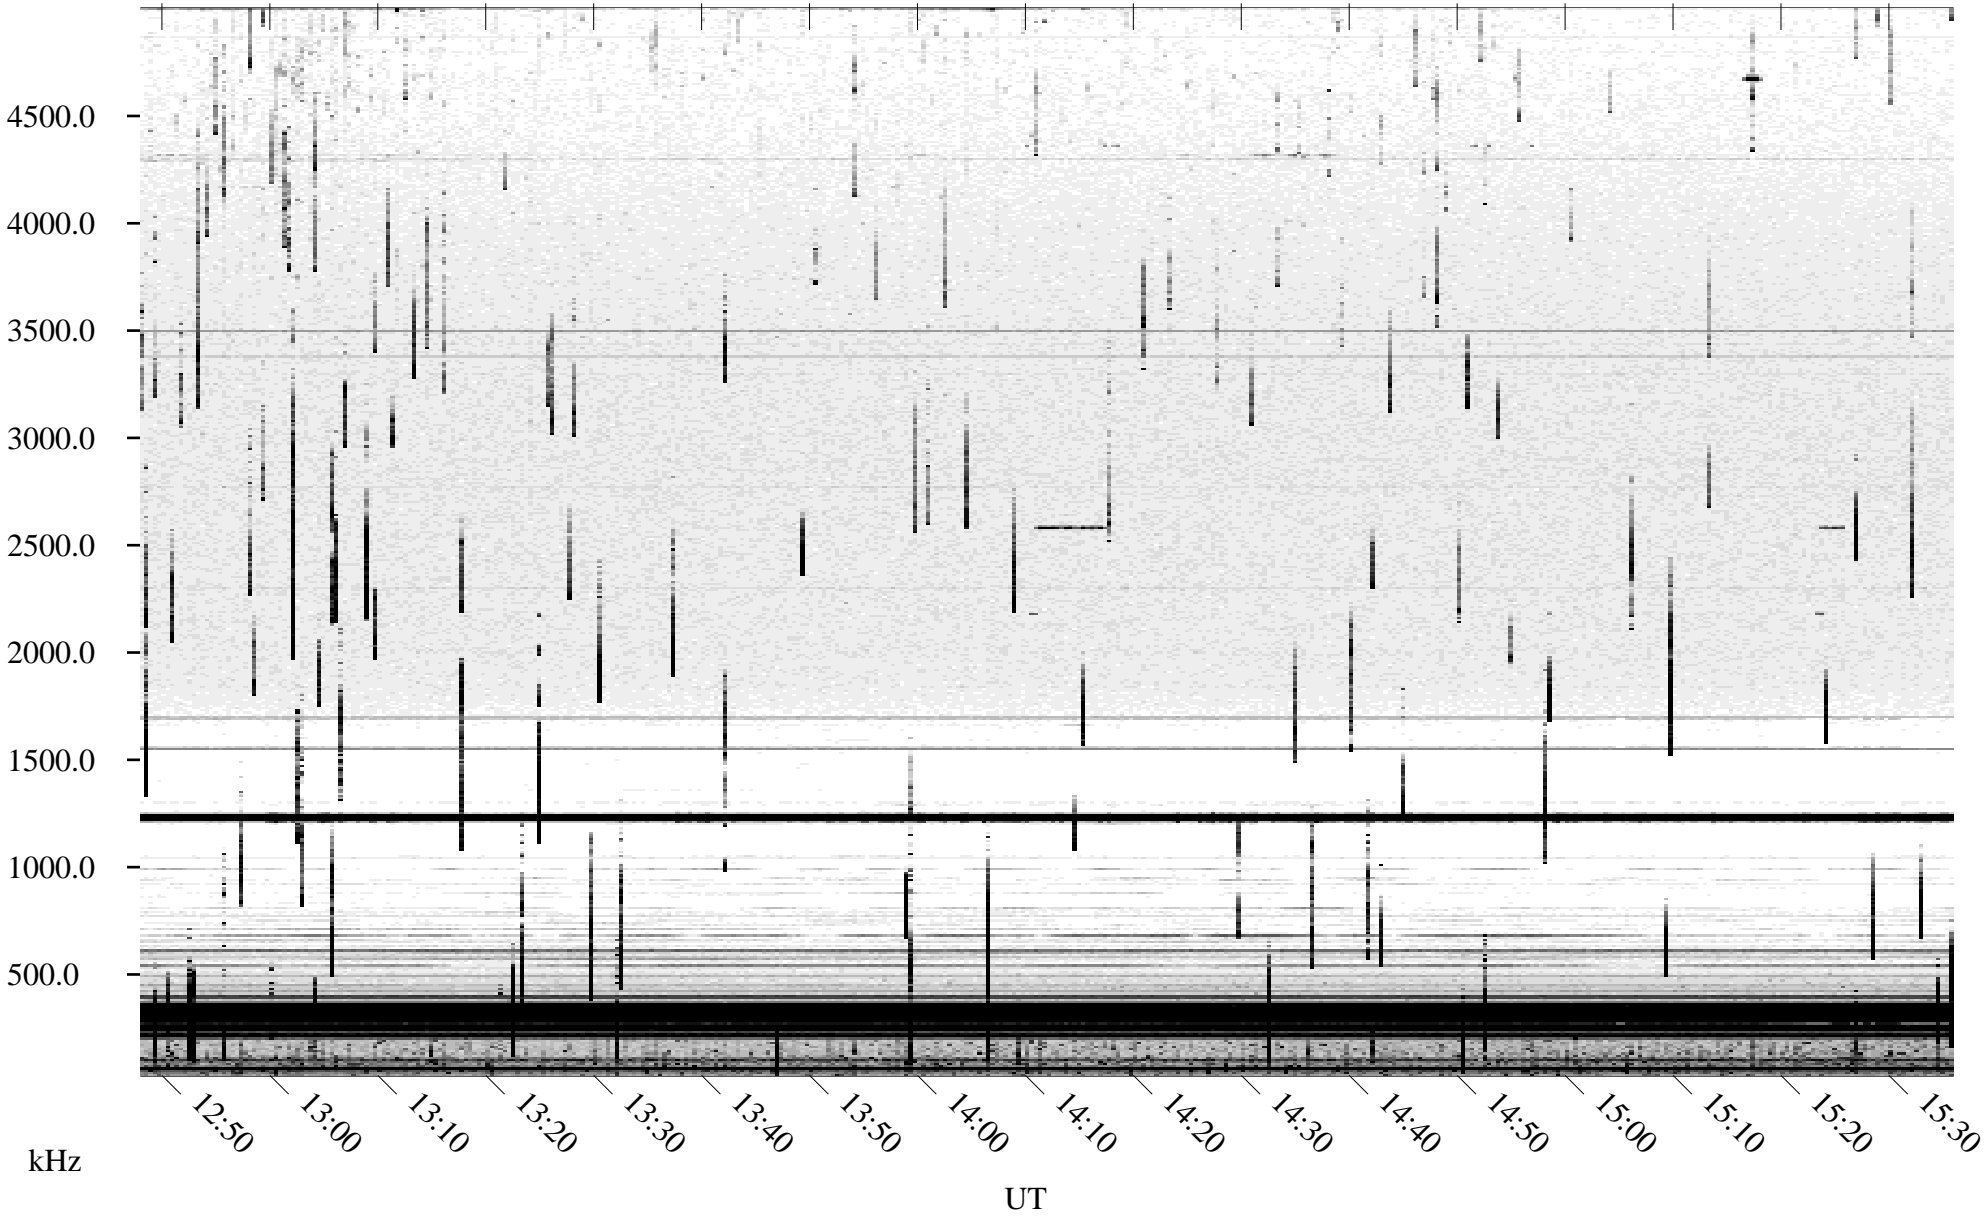

07/12/2004 Churchill, Manitoba

Linear Scale Black = 161 White = 15

ch04194l.r00m max_12

Page 1

07/12/2004 Churchill, Manitoba

Linear Scale Black = 161 White = 15

ch04194l.r00m max_12

Page 2

07/13/2004 Churchill, Manitoba

Linear Scale Black = 161 White = 15

ch04194l.r00m max_12

Page 3

07/13/2004 Churchill, Manitoba

Linear Scale Black = 161 White = 15

ch04194l.r00m max_12

Page 4

07/13/2004 Churchill, Manitoba

Linear Scale Black = 161 White = 15

ch04194l.r00m max_12

Page 5

07/13/2004 Churchill, Manitoba

Linear Scale Black = 161 White = 15

ch04194l.r00m max_12

Page 6

07/13/2004 Churchill, Manitoba

Linear Scale Black = 161 White = 15

ch04194l.r00m max_12

07/13/2004 Churchill, Manitoba

Linear Scale Black = 161 White = 15

ch04194l.r00m max_12