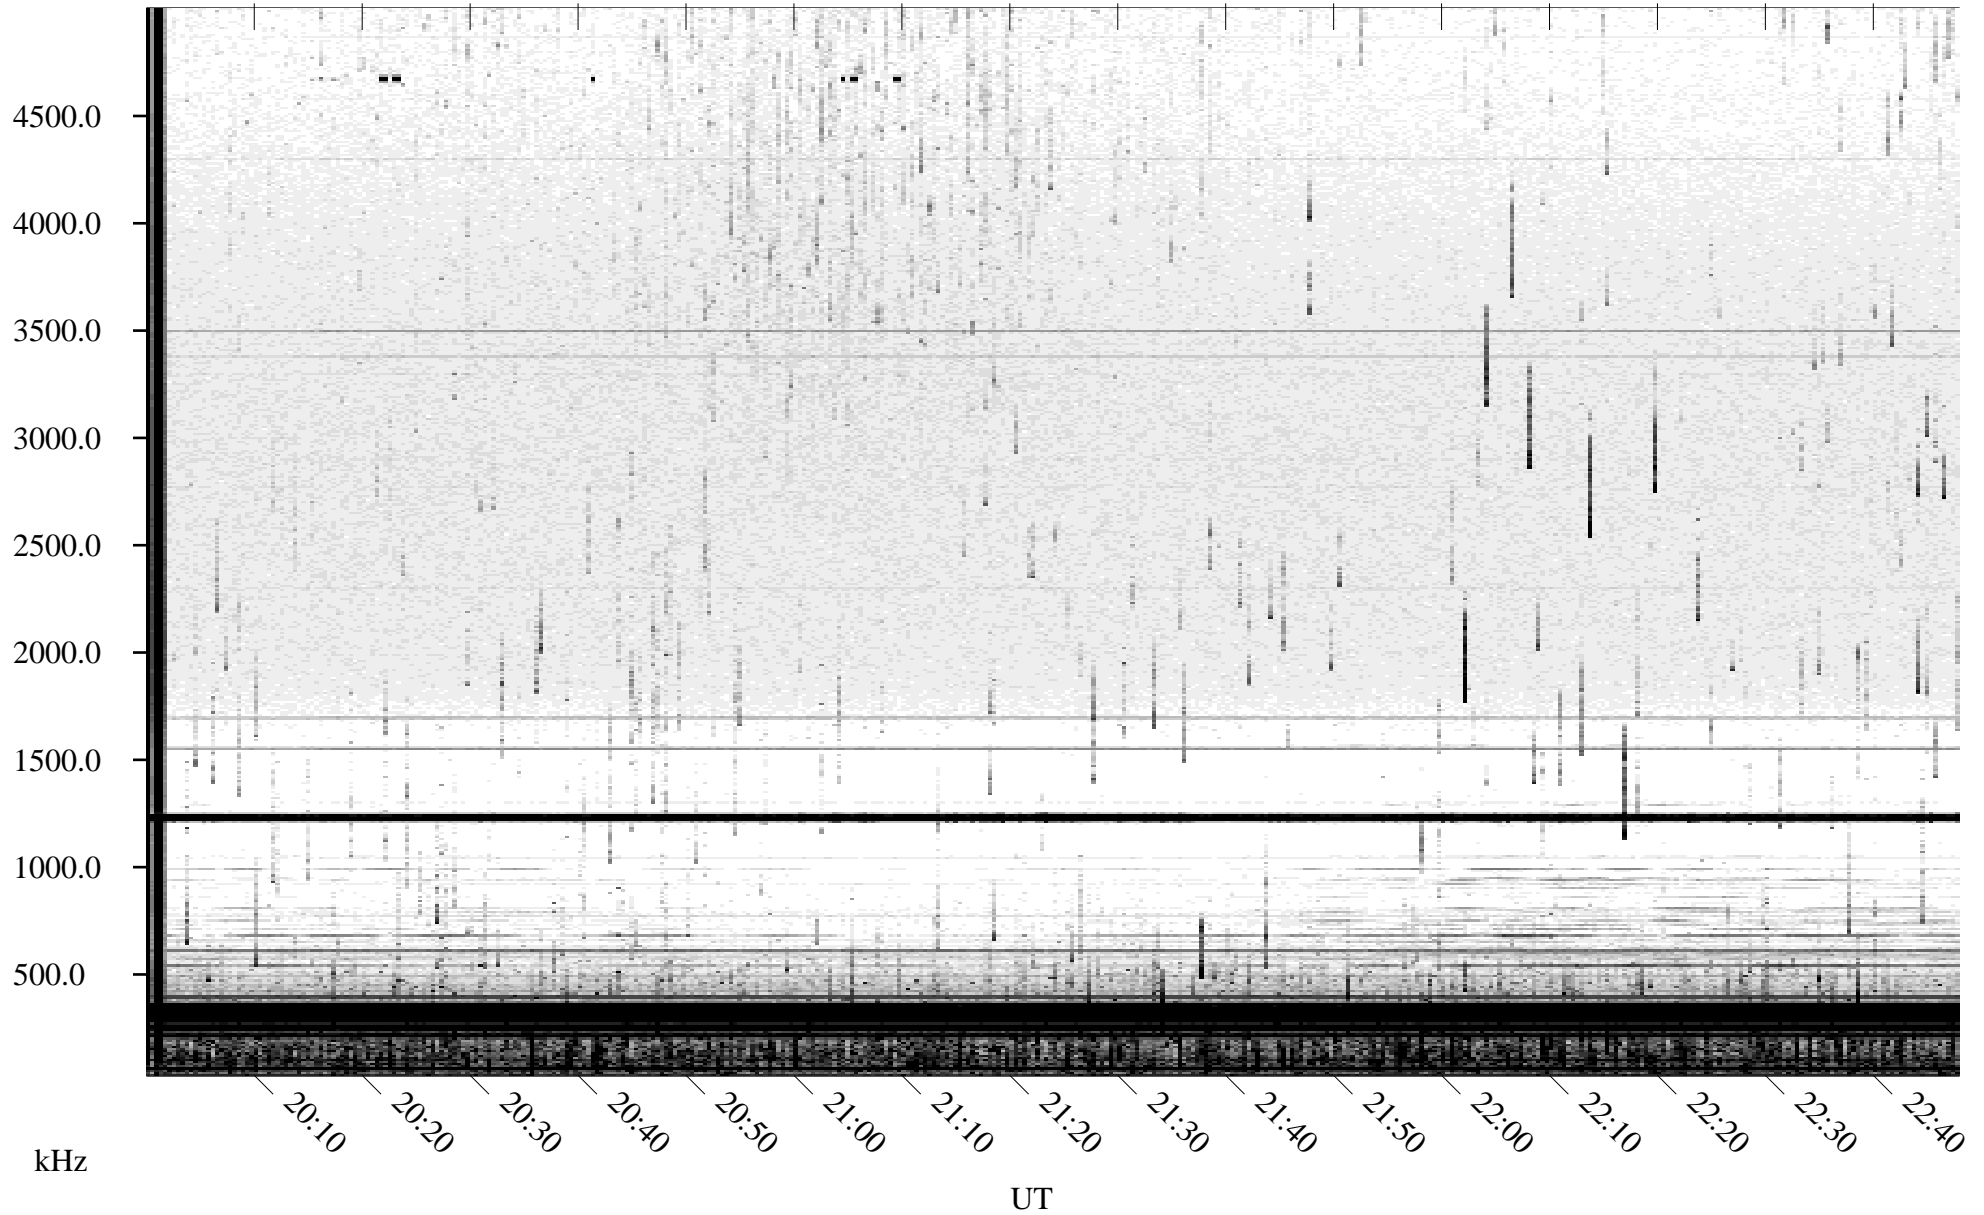

07/12/2004 Churchill, Manitoba

Linear Scale Black = 161 White = 15

ch04194l.r00m max_12

Page 1

07/12/2004 Churchill, Manitoba

Linear Scale Black = 161 White = 15

ch04194l.r00m max_12

Page 2

07/13/2004 Churchill, Manitoba

Linear Scale Black = 161 White = 15

ch04194l.r00m max_12

Page 3

07/13/2004 Churchill, Manitoba

Linear Scale Black = 161 White = 15

ch04194l.r00m max_12

Page 4

07/13/2004 Churchill, Manitoba

Linear Scale Black = 161 White = 15

ch04194l.r00m max_12

Page 5

07/13/2004 Churchill, Manitoba

Linear Scale Black = 161 White = 15

ch04194l.r00m max_12

Page 6

07/13/2004 Churchill, Manitoba

Linear Scale Black = 161 White = 15

ch04194l.r00m max_12

07/13/2004 Churchill, Manitoba

Linear Scale Black = 161 White = 15

ch04194l.r00m max_12