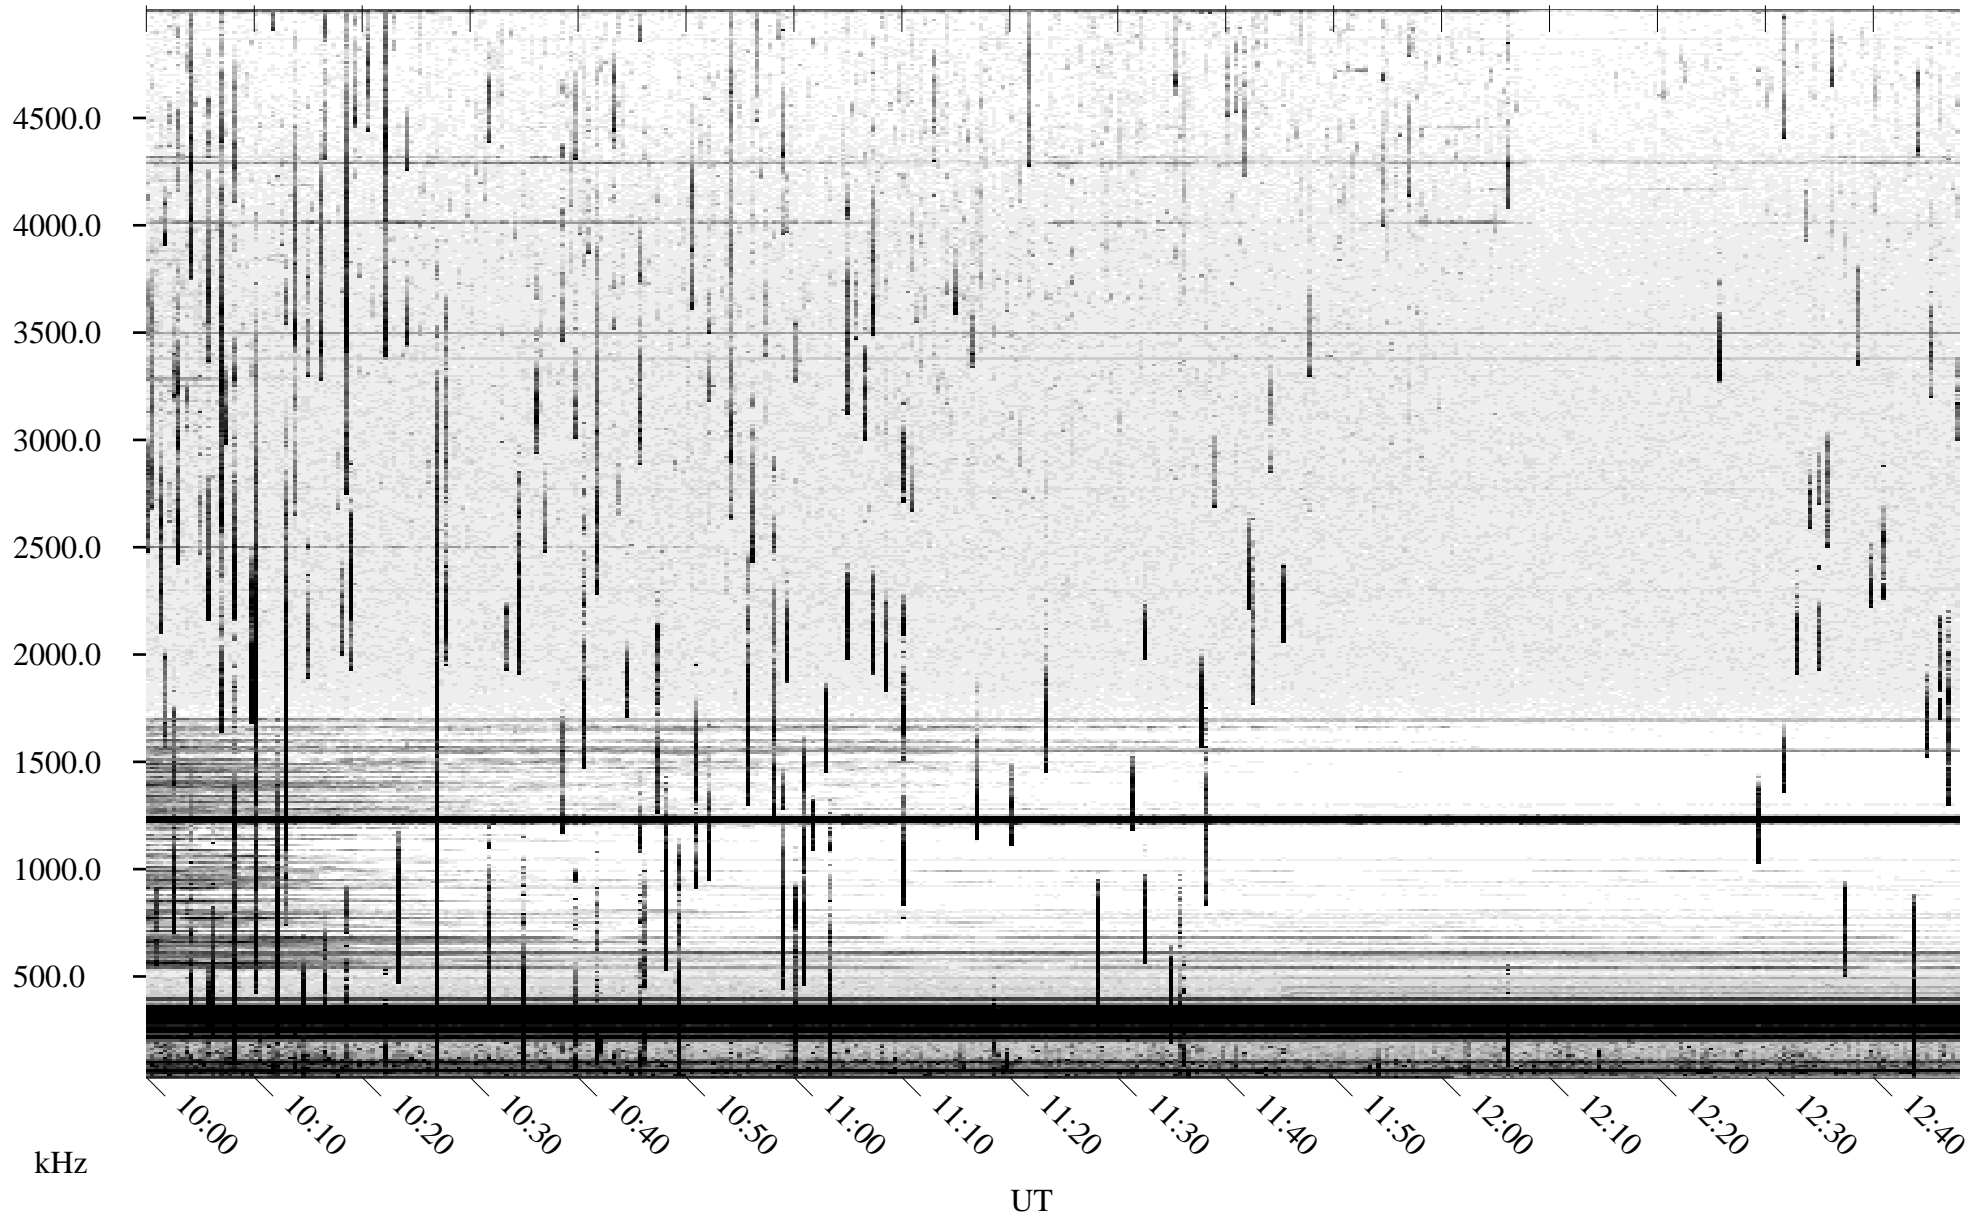

07/12/2004 Churchill, Manitoba

Linear Scale Black = 161 White = 15

ch04194l.r00m max_12

Page 1

07/12/2004 Churchill, Manitoba

Linear Scale Black = 161 White = 15

ch04194l.r00m max_12

Page 2

07/13/2004 Churchill, Manitoba

Linear Scale Black = 161 White = 15

ch04194l.r00m max_12

Page 3

07/13/2004 Churchill, Manitoba

Linear Scale Black = 161 White = 15

ch04194l.r00m max_12

Page 4

07/13/2004 Churchill, Manitoba

Linear Scale Black = 161 White = 15

ch04194l.r00m max_12

Page 5

07/13/2004 Churchill, Manitoba

Linear Scale Black = 161 White = 15

ch04194l.r00m max_12

Page 6

07/13/2004 Churchill, Manitoba

Linear Scale Black = 161 White = 15

ch04194l.r00m max_12

07/13/2004 Churchill, Manitoba

Linear Scale Black = 161 White = 15

ch04194l.r00m max_12