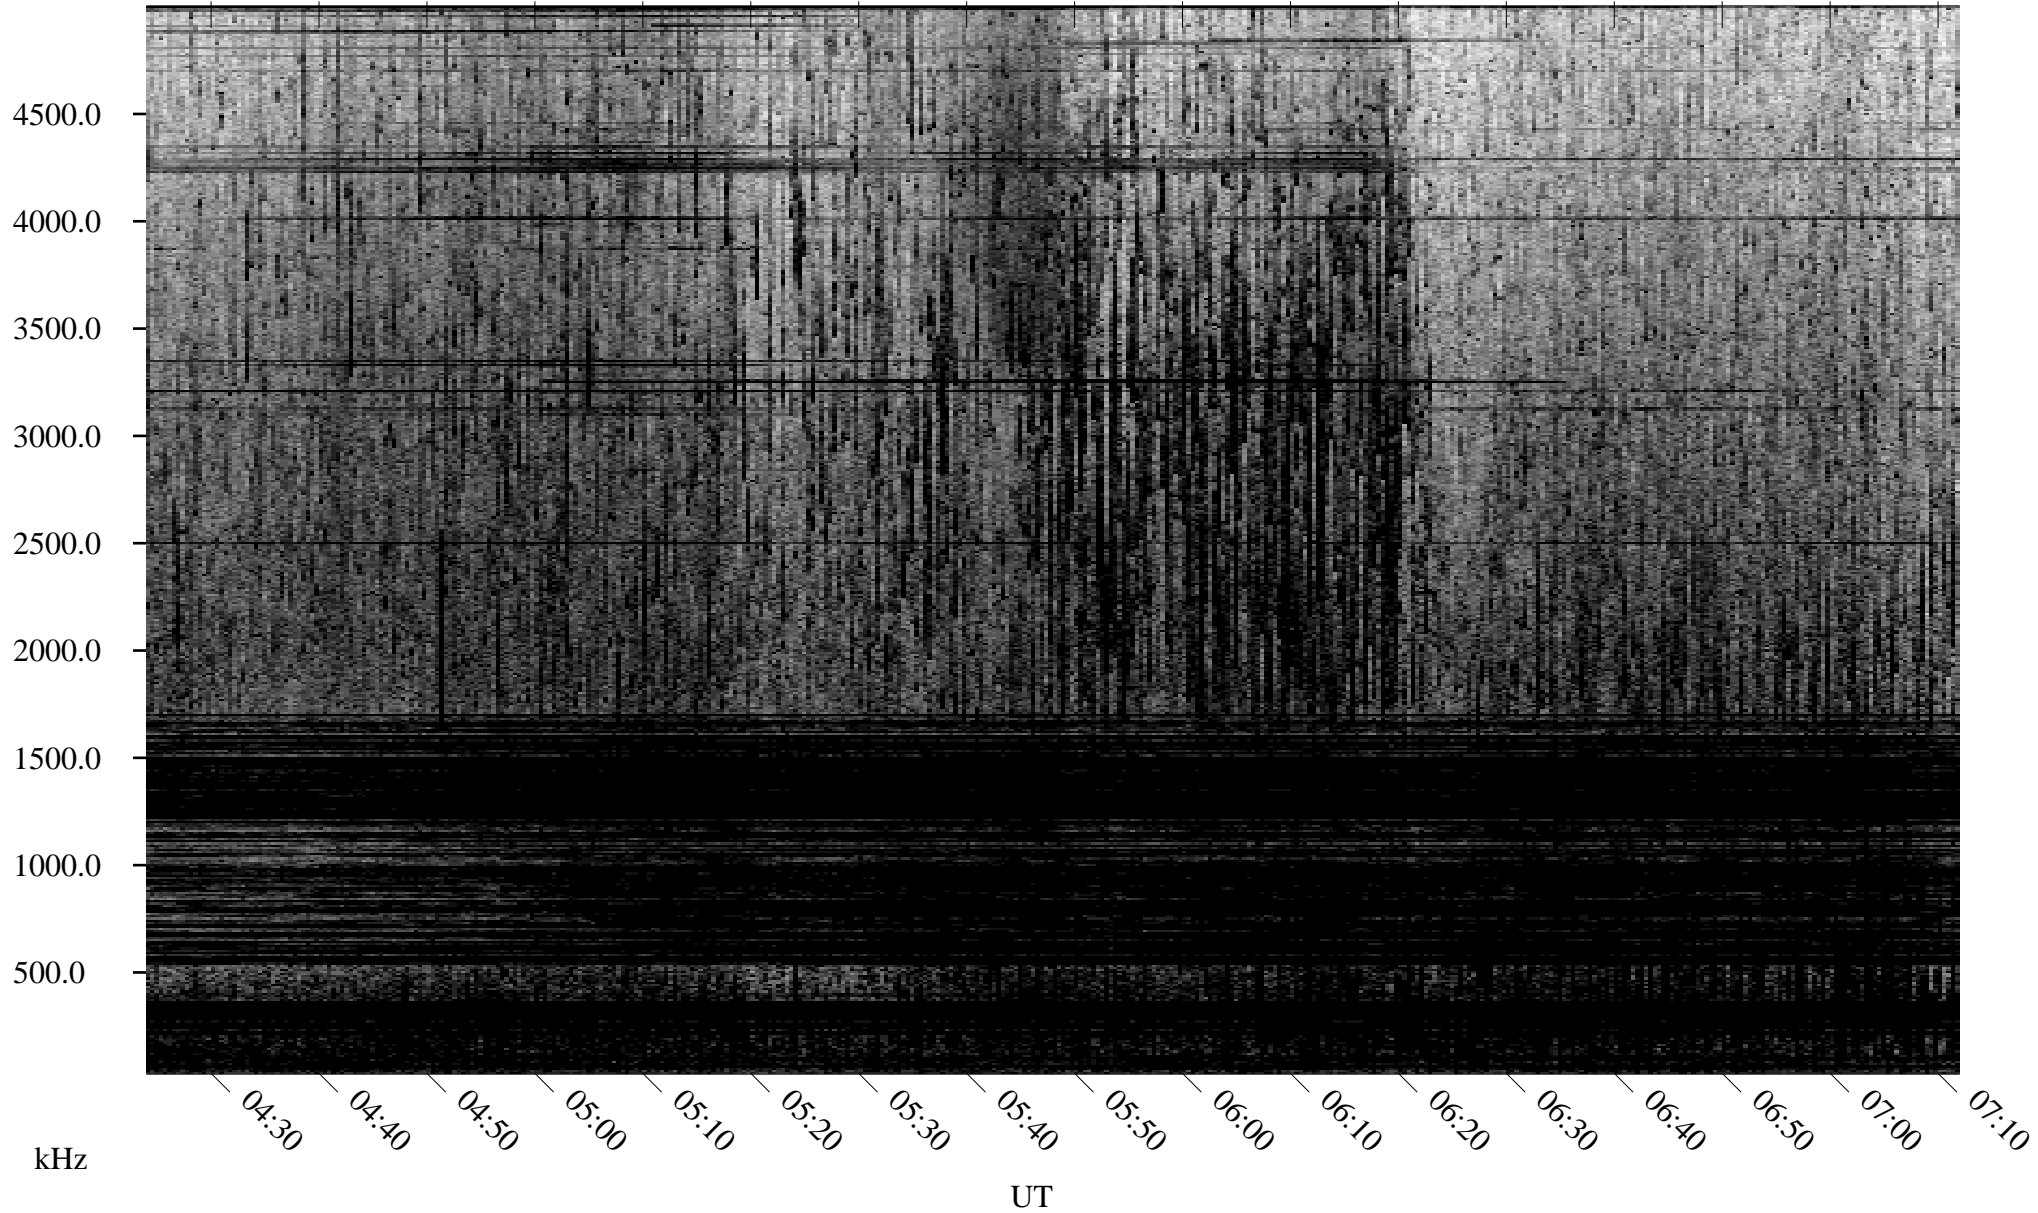

07/12/2004 Churchill, Manitoba

Linear Scale Black = 161 White = 15

ch04194l.r00m max_12

Page 1

07/12/2004 Churchill, Manitoba

Linear Scale Black = 161 White = 15

ch04194l.r00m max_12

Page 2

07/13/2004 Churchill, Manitoba

Linear Scale Black = 161 White = 15

ch04194l.r00m max_12

Page 3

07/13/2004 Churchill, Manitoba

Linear Scale Black = 161 White = 15

ch04194l.r00m max_12

Page 4

07/13/2004 Churchill, Manitoba

Linear Scale Black = 161 White = 15

ch04194l.r00m max_12

Page 5

07/13/2004 Churchill, Manitoba

Linear Scale Black = 161 White = 15

ch04194l.r00m max_12

Page 6

07/13/2004 Churchill, Manitoba

Linear Scale Black = 161 White = 15

ch04194l.r00m max_12

07/13/2004 Churchill, Manitoba

Linear Scale Black = 161 White = 15

ch04194l.r00m max_12