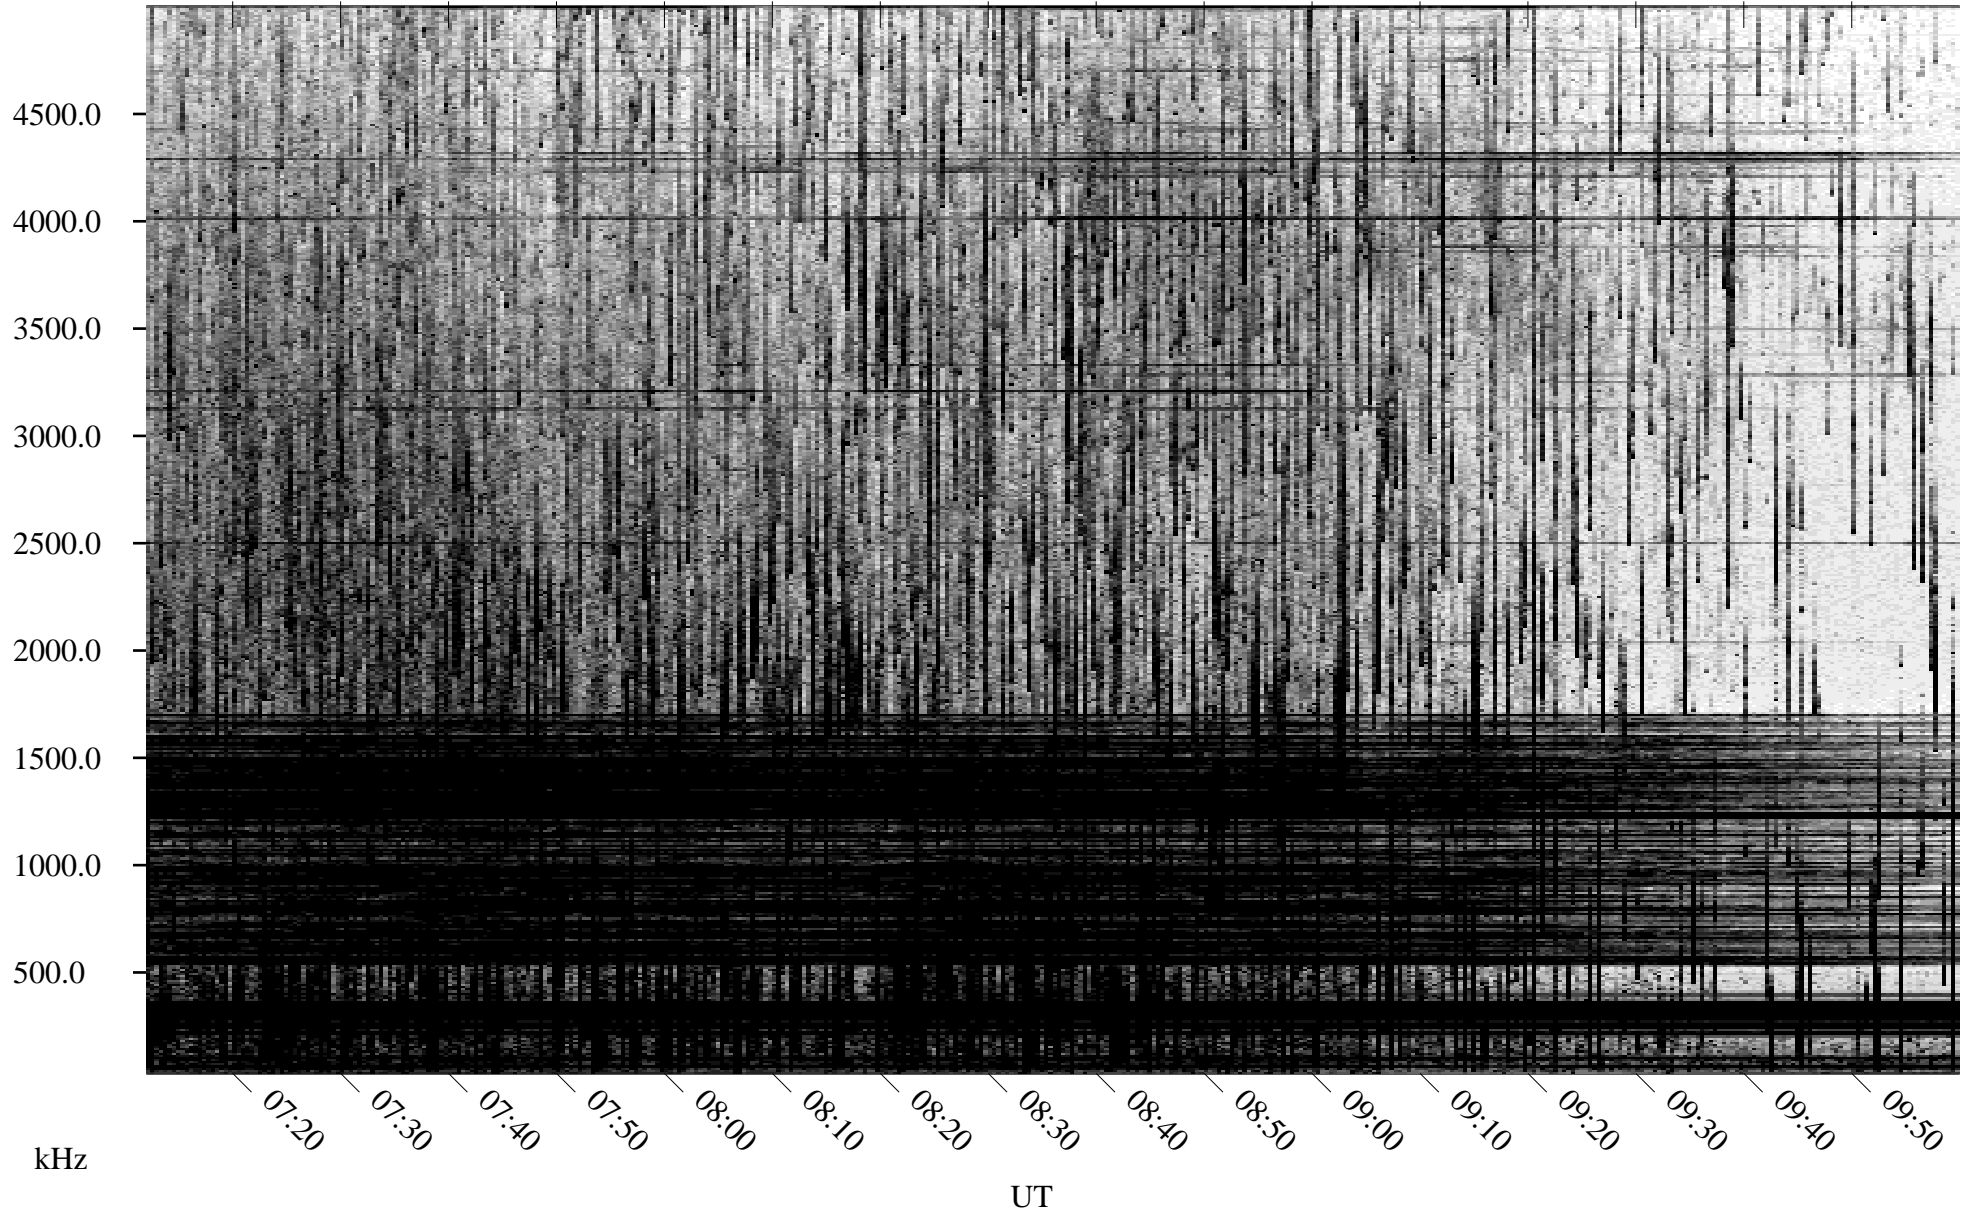

07/12/2004 Churchill, Manitoba

Linear Scale Black = 161 White = 15

ch04194l.r00m max_12

Page 1

07/12/2004 Churchill, Manitoba

Linear Scale Black = 161 White = 15

ch04194l.r00m max_12

Page 2

07/13/2004 Churchill, Manitoba

Linear Scale Black = 161 White = 15

ch04194l.r00m max_12

Page 3

07/13/2004 Churchill, Manitoba

Linear Scale Black = 161 White = 15

ch04194l.r00m max_12

Page 4

07/13/2004 Churchill, Manitoba

Linear Scale Black = 161 White = 15

ch04194l.r00m max_12

Page 5

07/13/2004 Churchill, Manitoba

Linear Scale Black = 161 White = 15

ch04194l.r00m max_12

Page 6

07/13/2004 Churchill, Manitoba

Linear Scale Black = 161 White = 15

ch04194l.r00m max_12

07/13/2004 Churchill, Manitoba

Linear Scale Black = 161 White = 15

ch04194l.r00m max_12