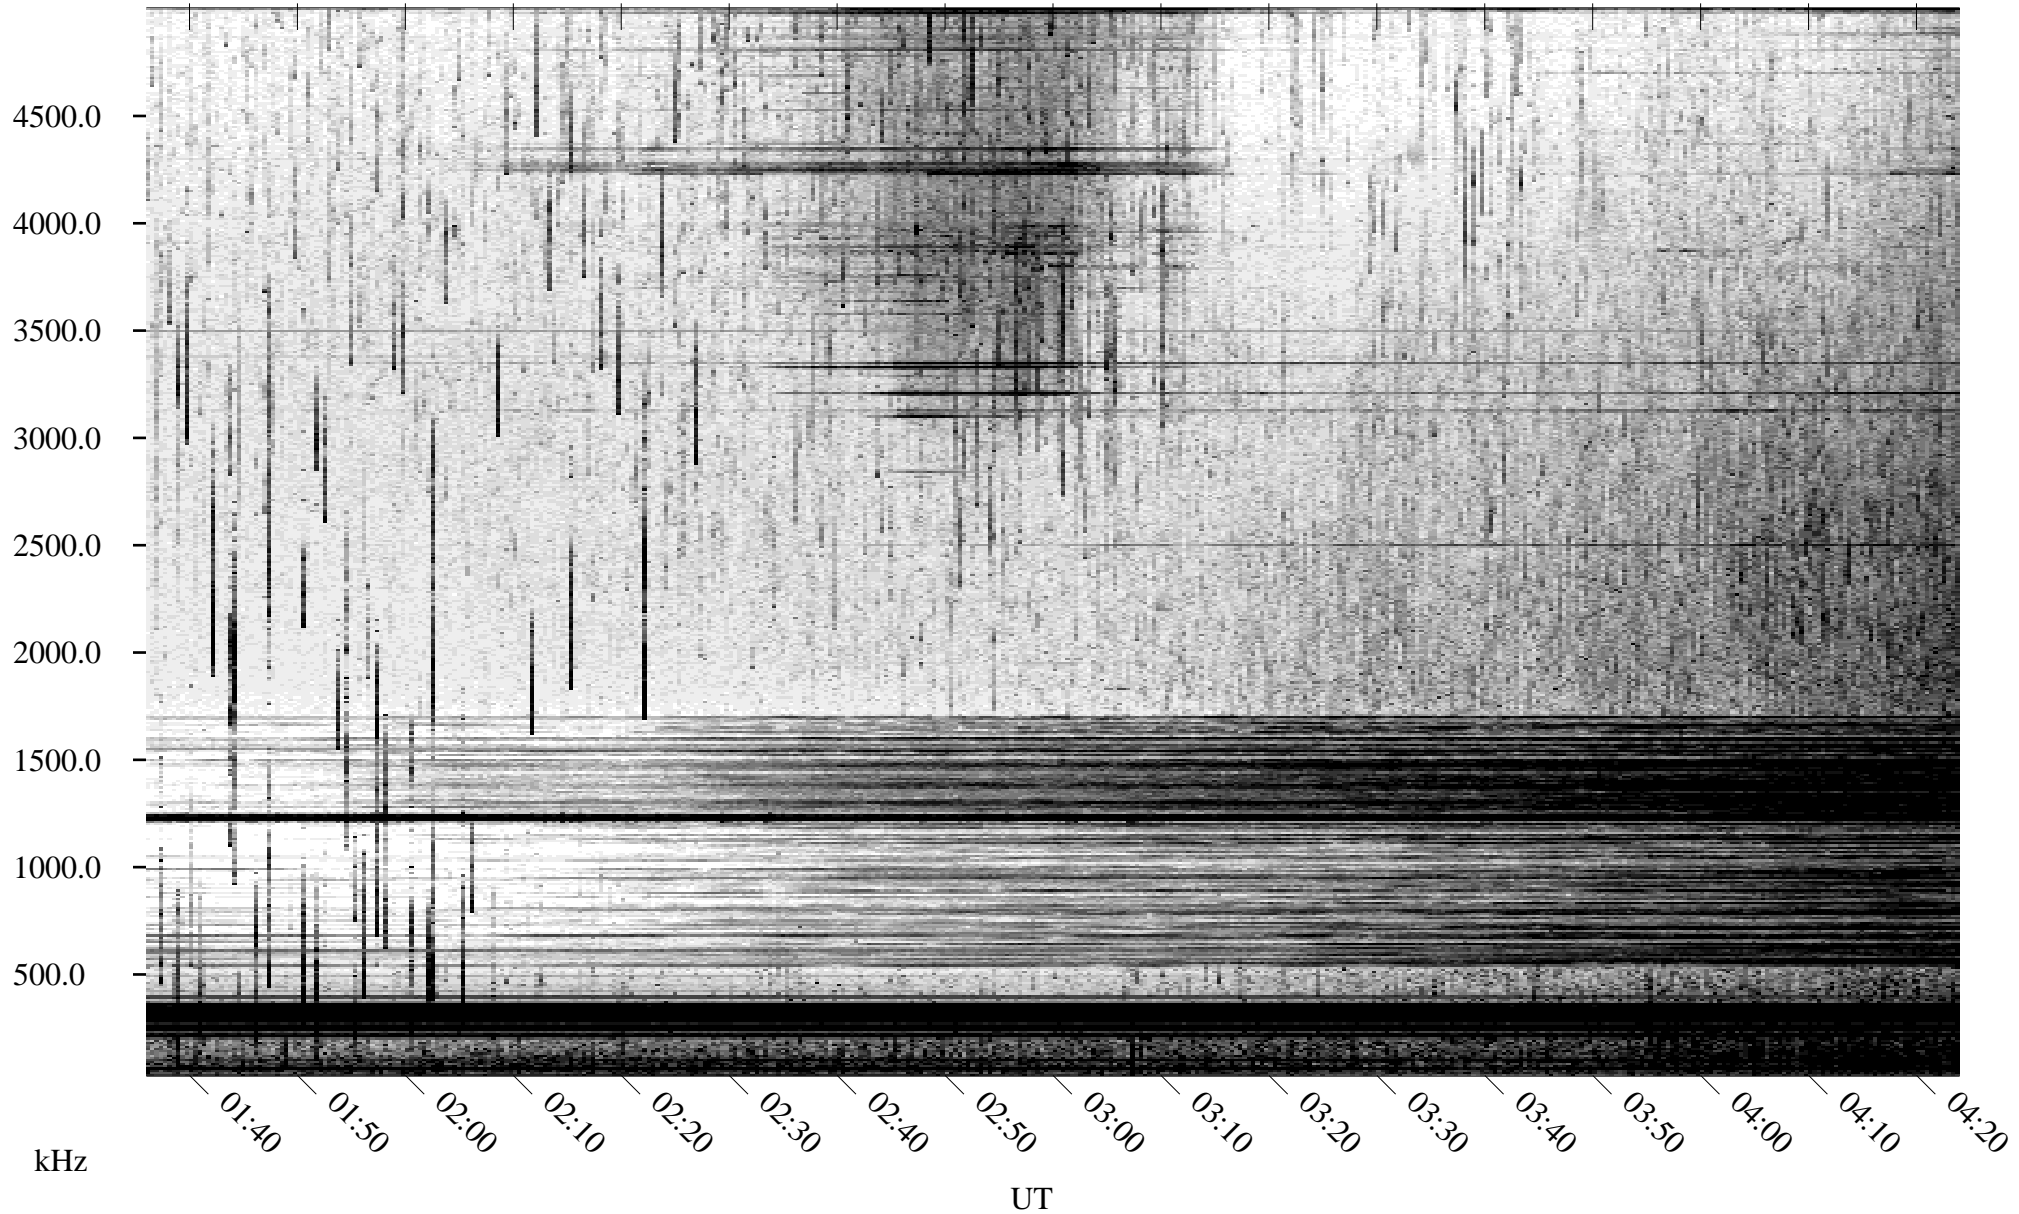

07/12/2004 Churchill, Manitoba

Linear Scale Black = 161 White = 15

ch04194l.r00m max_12

Page 1

07/12/2004 Churchill, Manitoba

Linear Scale Black = 161 White = 15

ch04194l.r00m max_12

Page 2

07/13/2004 Churchill, Manitoba

Linear Scale Black = 161 White = 15

ch04194l.r00m max_12

Page 3

07/13/2004 Churchill, Manitoba

Linear Scale Black = 161 White = 15

ch04194l.r00m max_12

Page 4

07/13/2004 Churchill, Manitoba

Linear Scale Black = 161 White = 15

ch04194l.r00m max_12

Page 5

07/13/2004 Churchill, Manitoba

Linear Scale Black = 161 White = 15

ch04194l.r00m max_12

Page 6

07/13/2004 Churchill, Manitoba

Linear Scale Black = 161 White = 15

ch04194l.r00m max_12

07/13/2004 Churchill, Manitoba

Linear Scale Black = 161 White = 15

ch04194l.r00m max_12