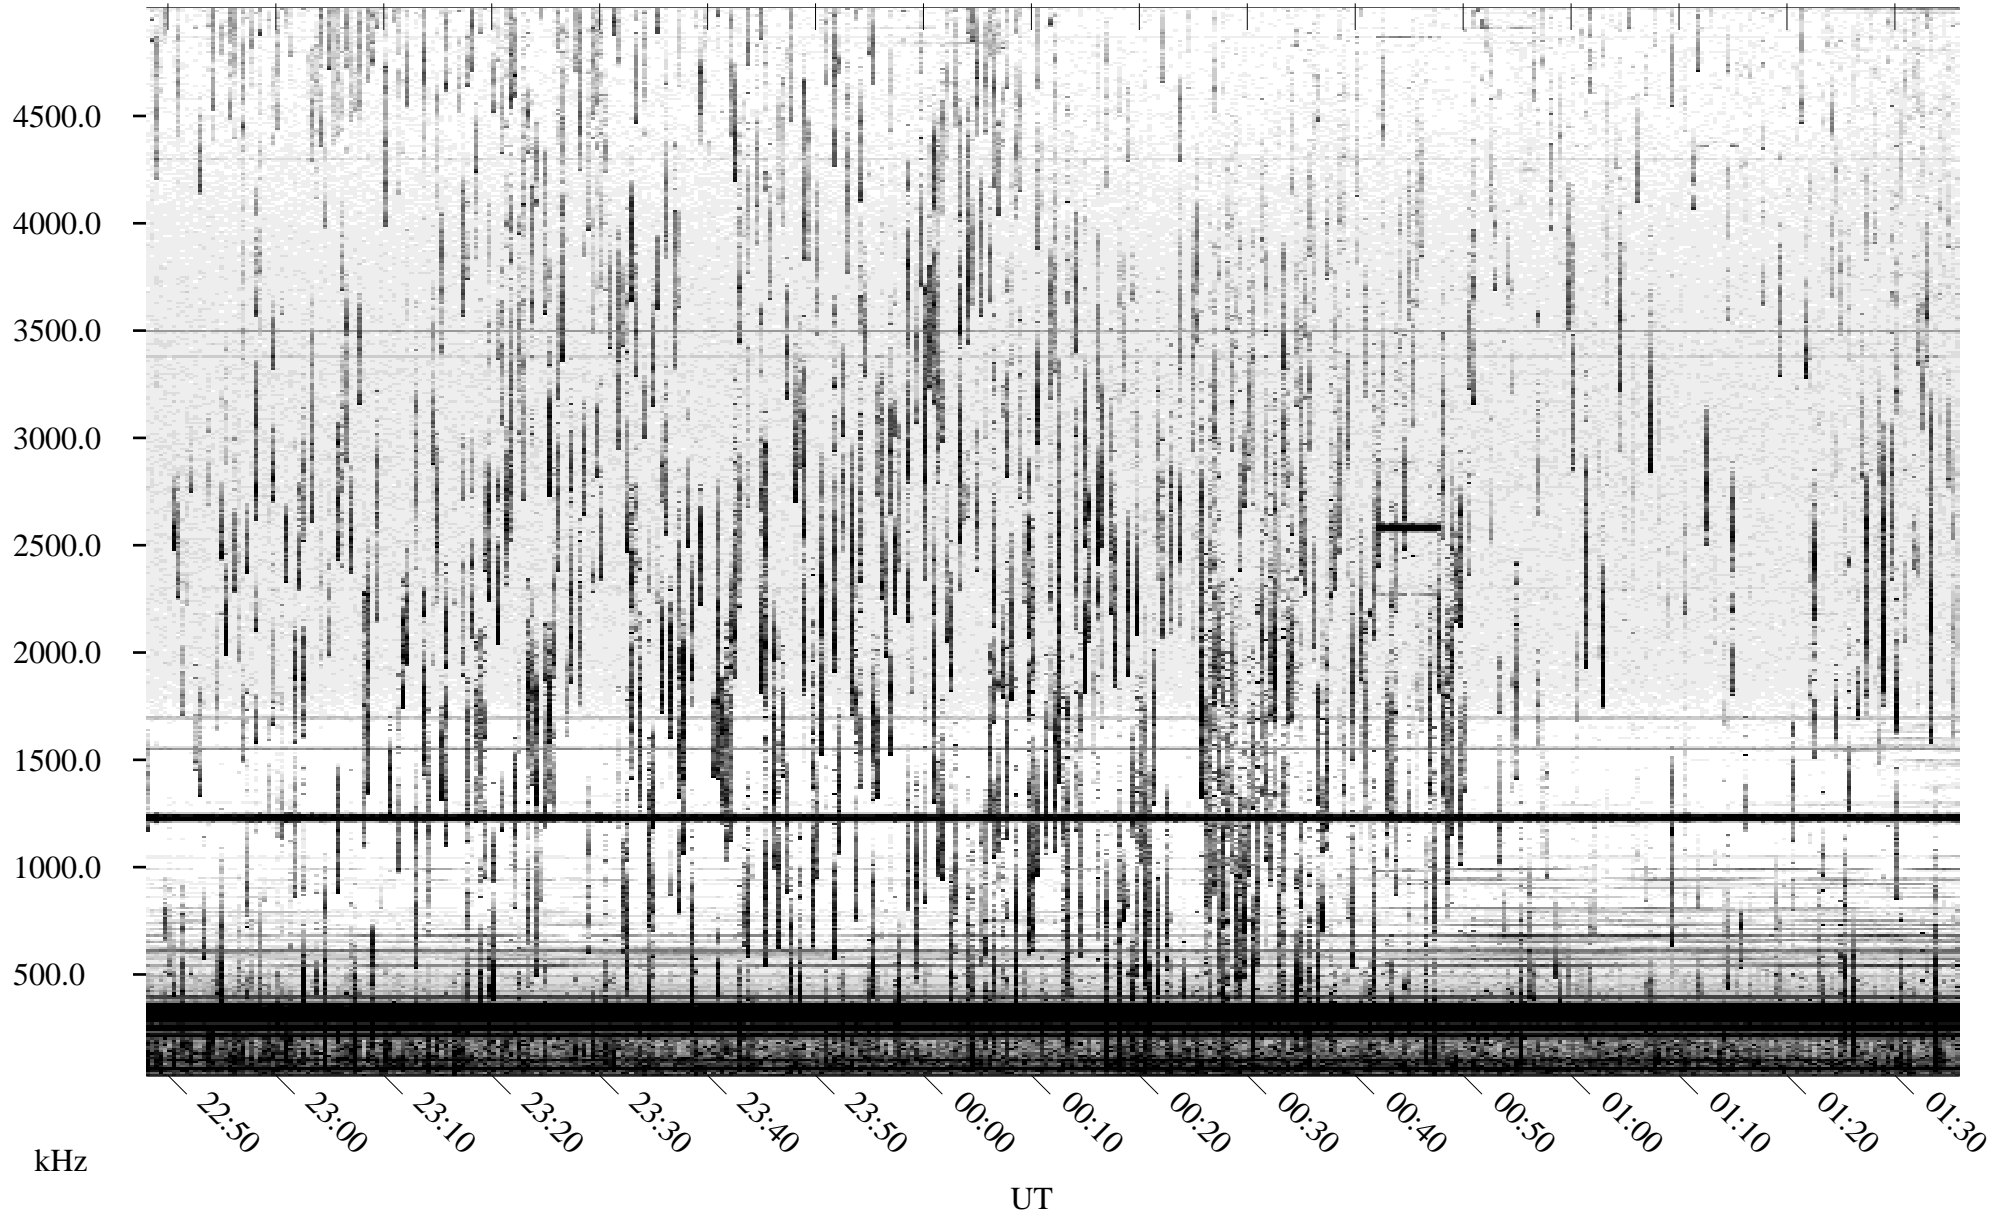

07/12/2004 Churchill, Manitoba

Linear Scale Black = 161 White = 15

ch04194l.r00m max_12

Page 1

07/12/2004 Churchill, Manitoba

Linear Scale Black = 161 White = 15

ch04194l.r00m max_12

Page 2

07/13/2004 Churchill, Manitoba

Linear Scale Black = 161 White = 15

ch04194l.r00m max_12

Page 3

07/13/2004 Churchill, Manitoba

Linear Scale Black = 161 White = 15

ch04194l.r00m max_12

Page 4

07/13/2004 Churchill, Manitoba

Linear Scale Black = 161 White = 15

ch04194l.r00m max_12

Page 5

07/13/2004 Churchill, Manitoba

Linear Scale Black = 161 White = 15

ch04194l.r00m max_12

Page 6

07/13/2004 Churchill, Manitoba

Linear Scale Black = 161 White = 15

ch04194l.r00m max_12

07/13/2004 Churchill, Manitoba

Linear Scale Black = 161 White = 15

ch04194l.r00m max_12