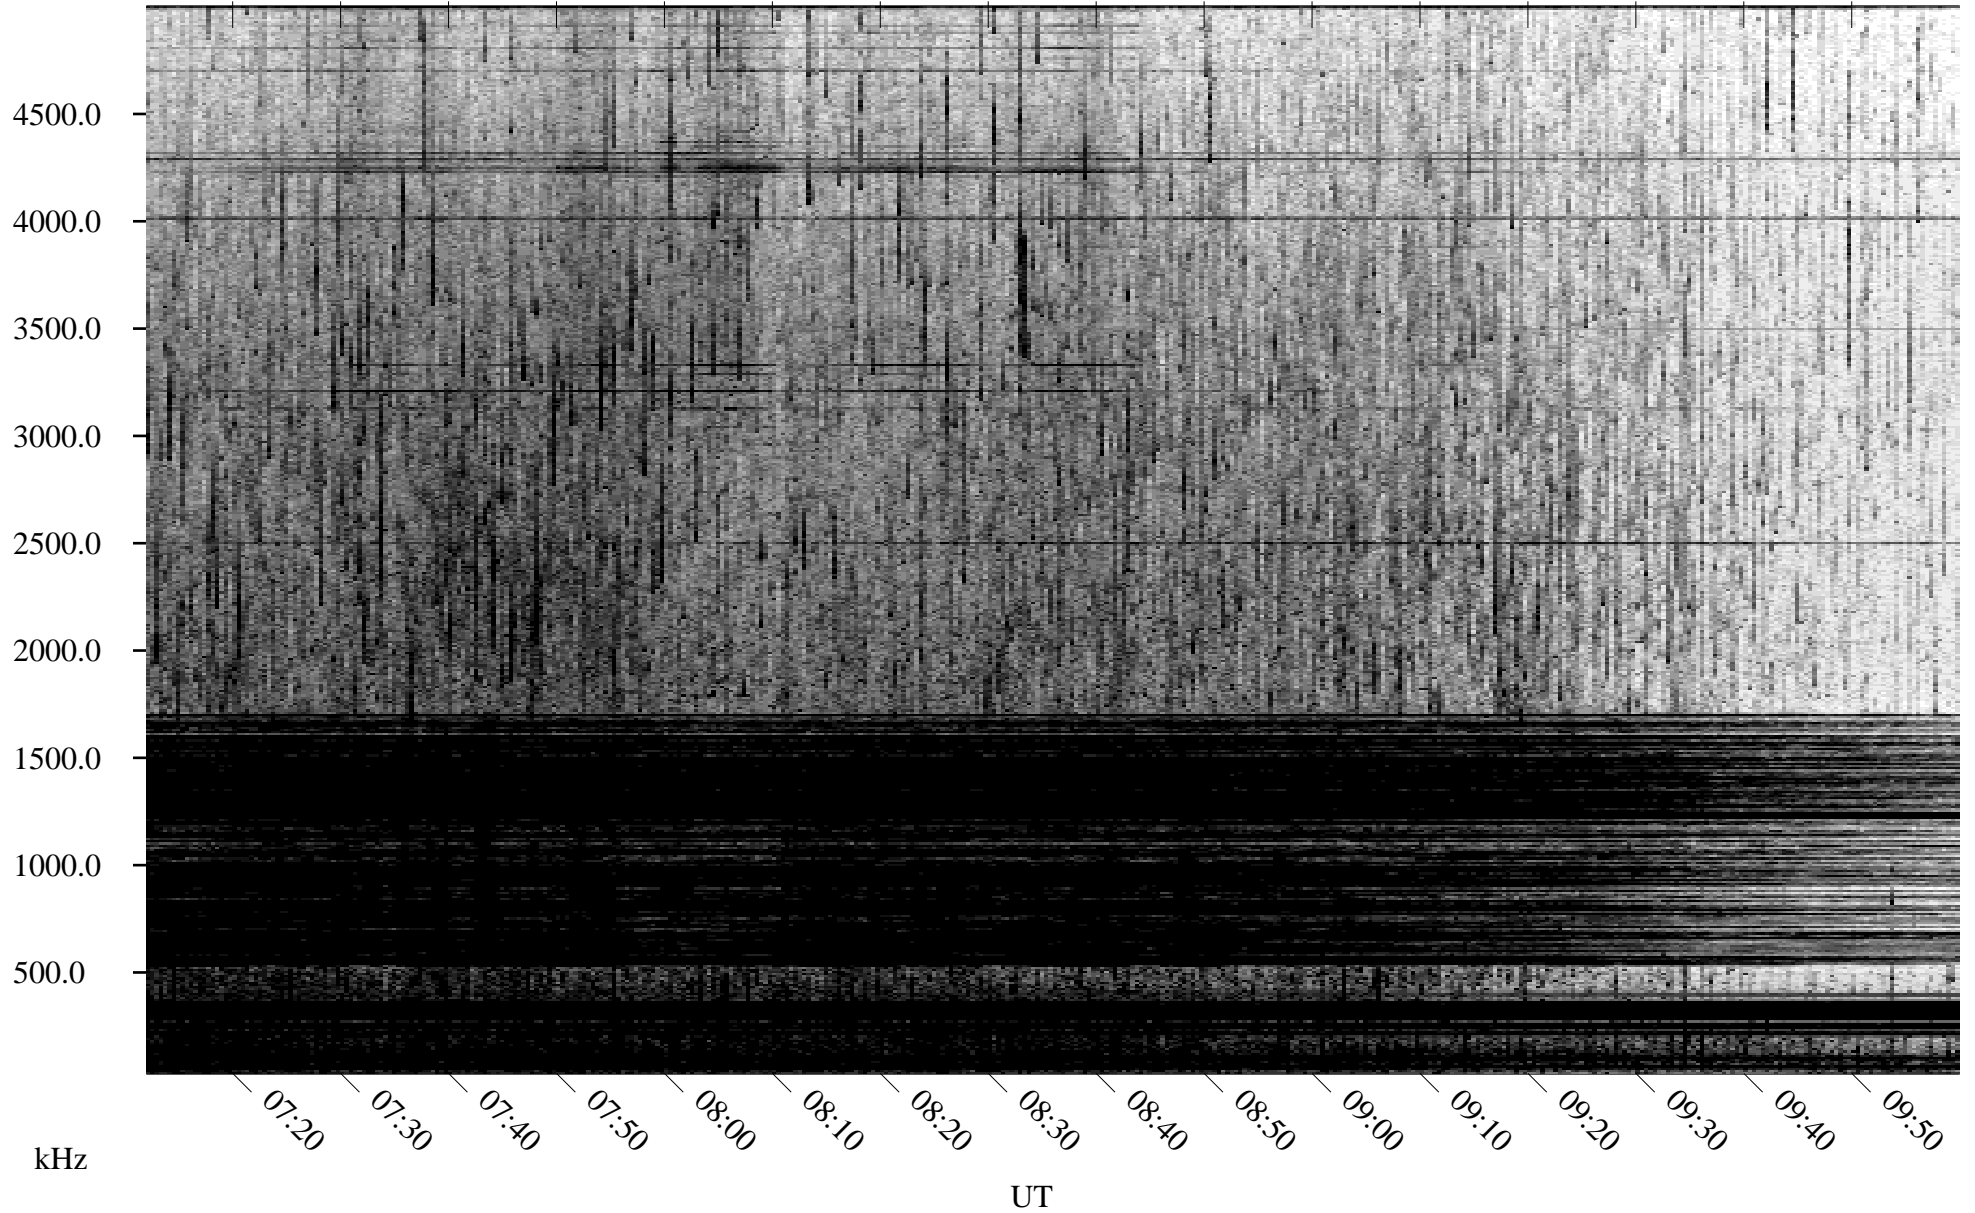

# 07/13/2004 Churchill, Manitoba

Linear Scale    Black = 161    White = 15

ch04195l.r00m max\_12

# 07/14/2004 Churchill, Manitoba

Linear Scale    Black = 161    White = 15

ch04195l.r00m max\_12

Page 3

# 07/14/2004 Churchill, Manitoba

Linear Scale    Black = 161    White = 15

ch04195l.r00m max\_12

Page 4

# 07/14/2004 Churchill, Manitoba

Linear Scale    Black = 161    White = 15

ch041951.r00m max\_12

Page 5