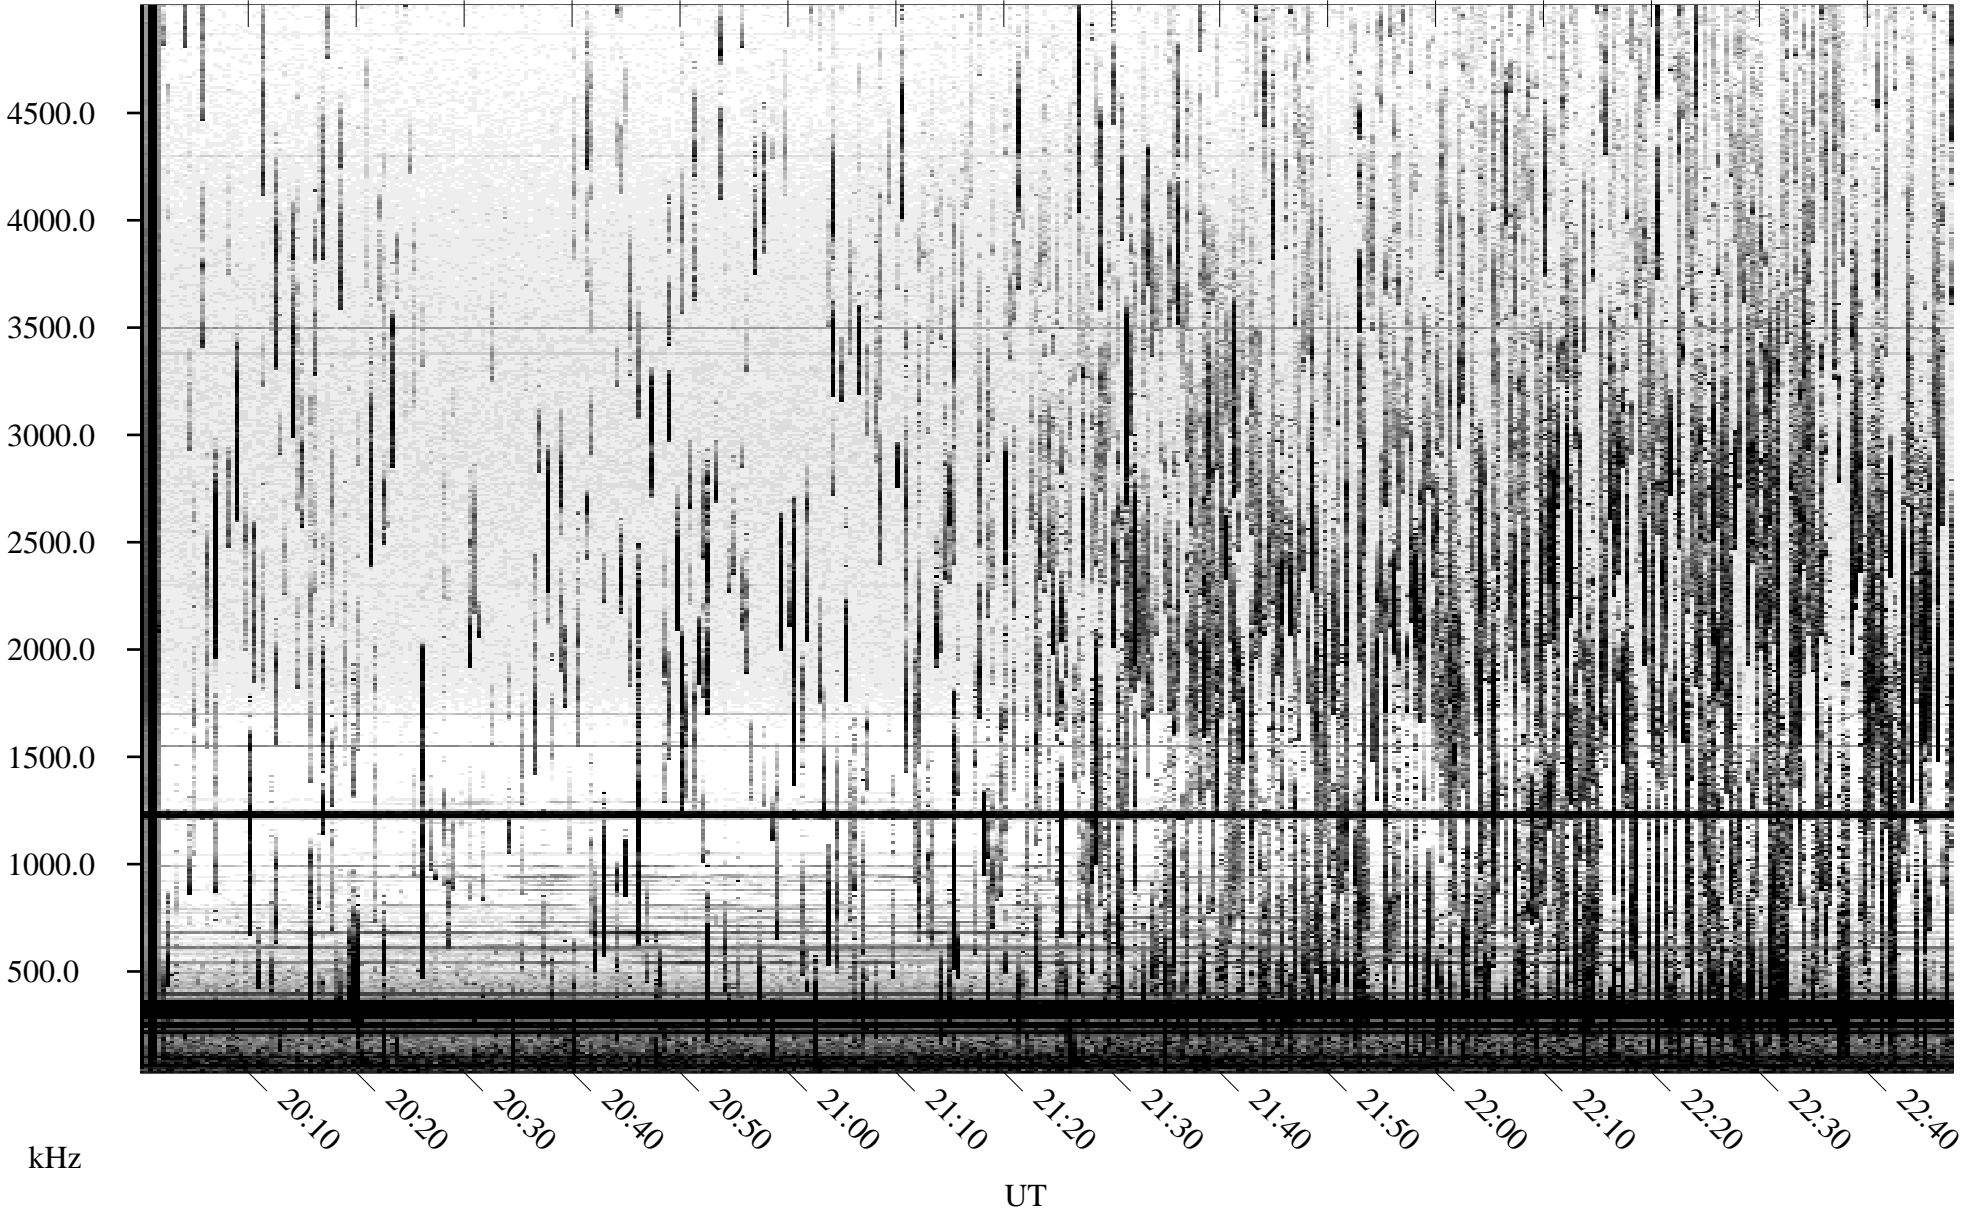

# 07/13/2004 Churchill, Manitoba

Linear Scale    Black = 161    White = 15

ch04195l.r00m max\_12

# 07/13/2004 Churchill, Manitoba

Linear Scale    Black = 161    White = 15

ch04195l.r00m max\_12

Page 2

# 07/14/2004 Churchill, Manitoba

Linear Scale    Black = 161    White = 15

ch04195l.r00m max\_12

Page 3

# 07/14/2004 Churchill, Manitoba

Linear Scale    Black = 161    White = 15

ch04195l.r00m max\_12

Page 4