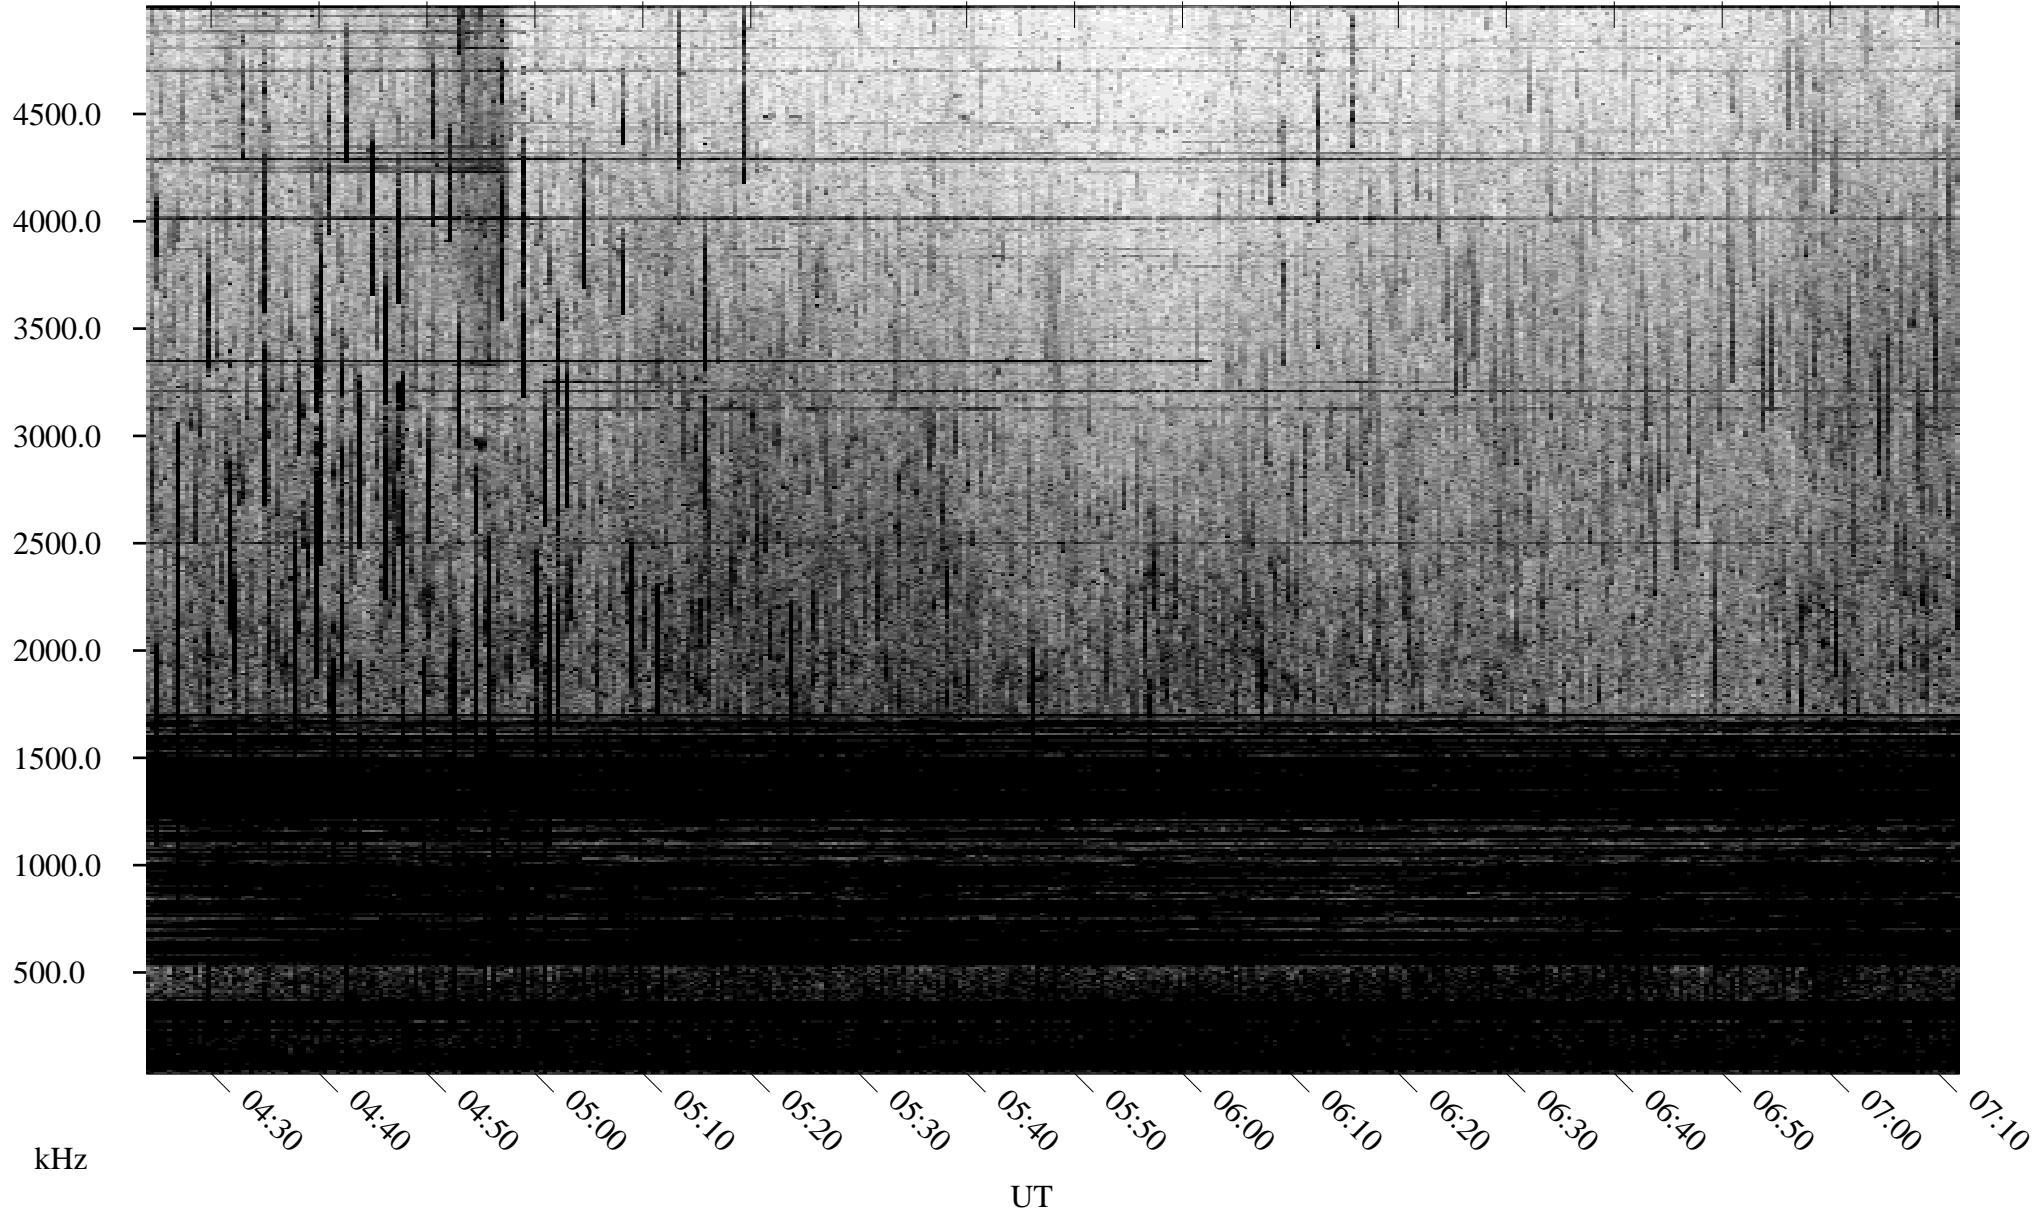

# 07/13/2004 Churchill, Manitoba

Linear Scale    Black = 161    White = 15

ch04195l.r00m max\_12

# 07/13/2004 Churchill, Manitoba

Linear Scale    Black = 161    White = 15

ch04195l.r00m max\_12

Page 2

# 07/14/2004 Churchill, Manitoba

Linear Scale    Black = 161    White = 15

ch04195l.r00m max\_12

Page 3

# 07/14/2004 Churchill, Manitoba

Linear Scale    Black = 161    White = 15

ch04195l.r00m max\_12

Page 4