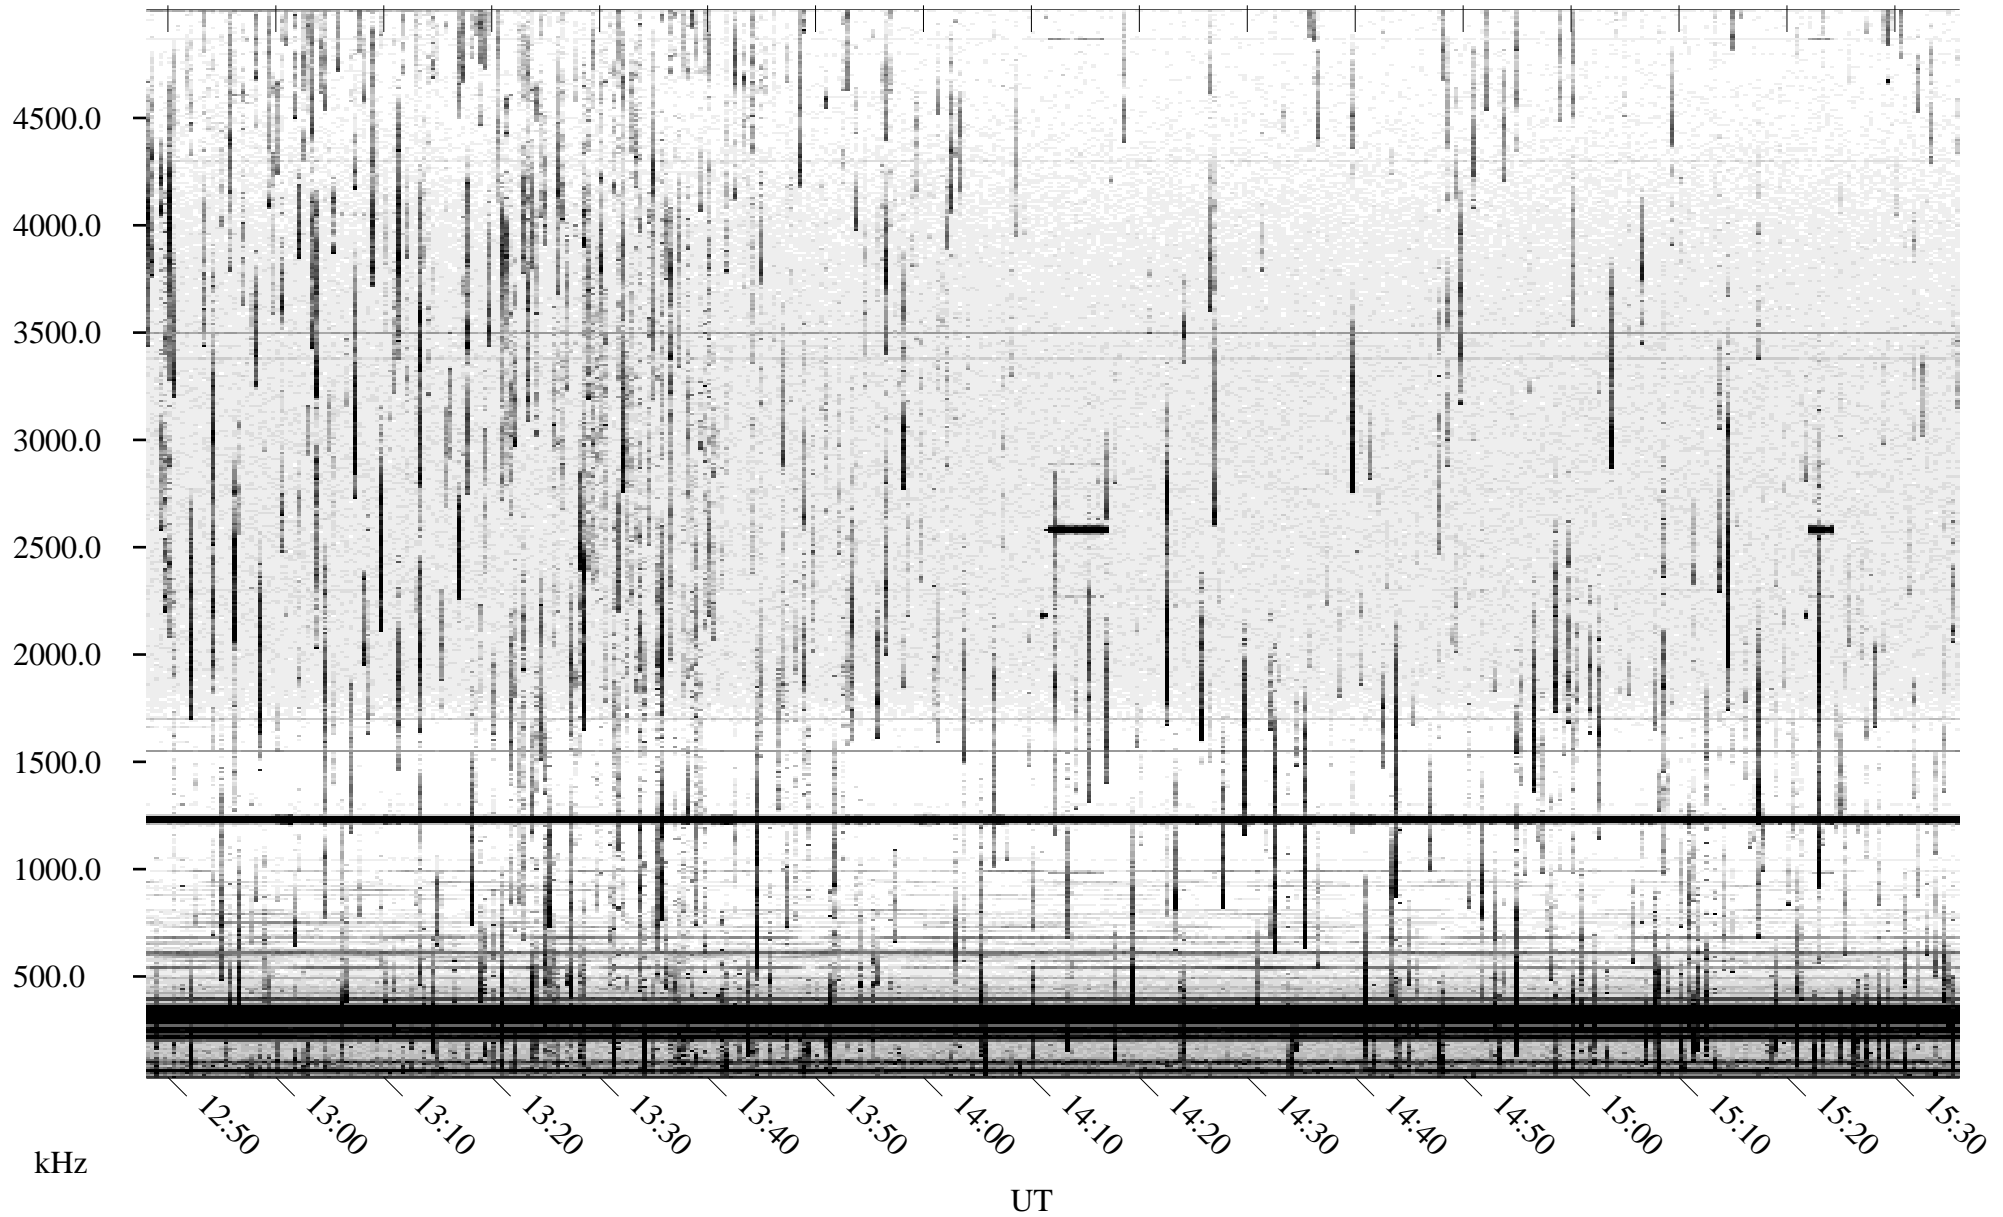

# 07/14/2004 Churchill, Manitoba

Linear Scale    Black = 161    White = 15

ch041951.r00m max\_12

Page 5

# 07/14/2004 Churchill, Manitoba

Linear Scale    Black = 161    White = 15

ch04195l.r00m max\_12

Page 6

# 07/14/2004 Churchill, Manitoba

Linear Scale    Black = 161    White = 15

ch04195l.r00m max\_12

Page 7

# 07/14/2004 Churchill, Manitoba

Linear Scale    Black = 161    White = 15

ch04195l.r00m max\_12

Page 8