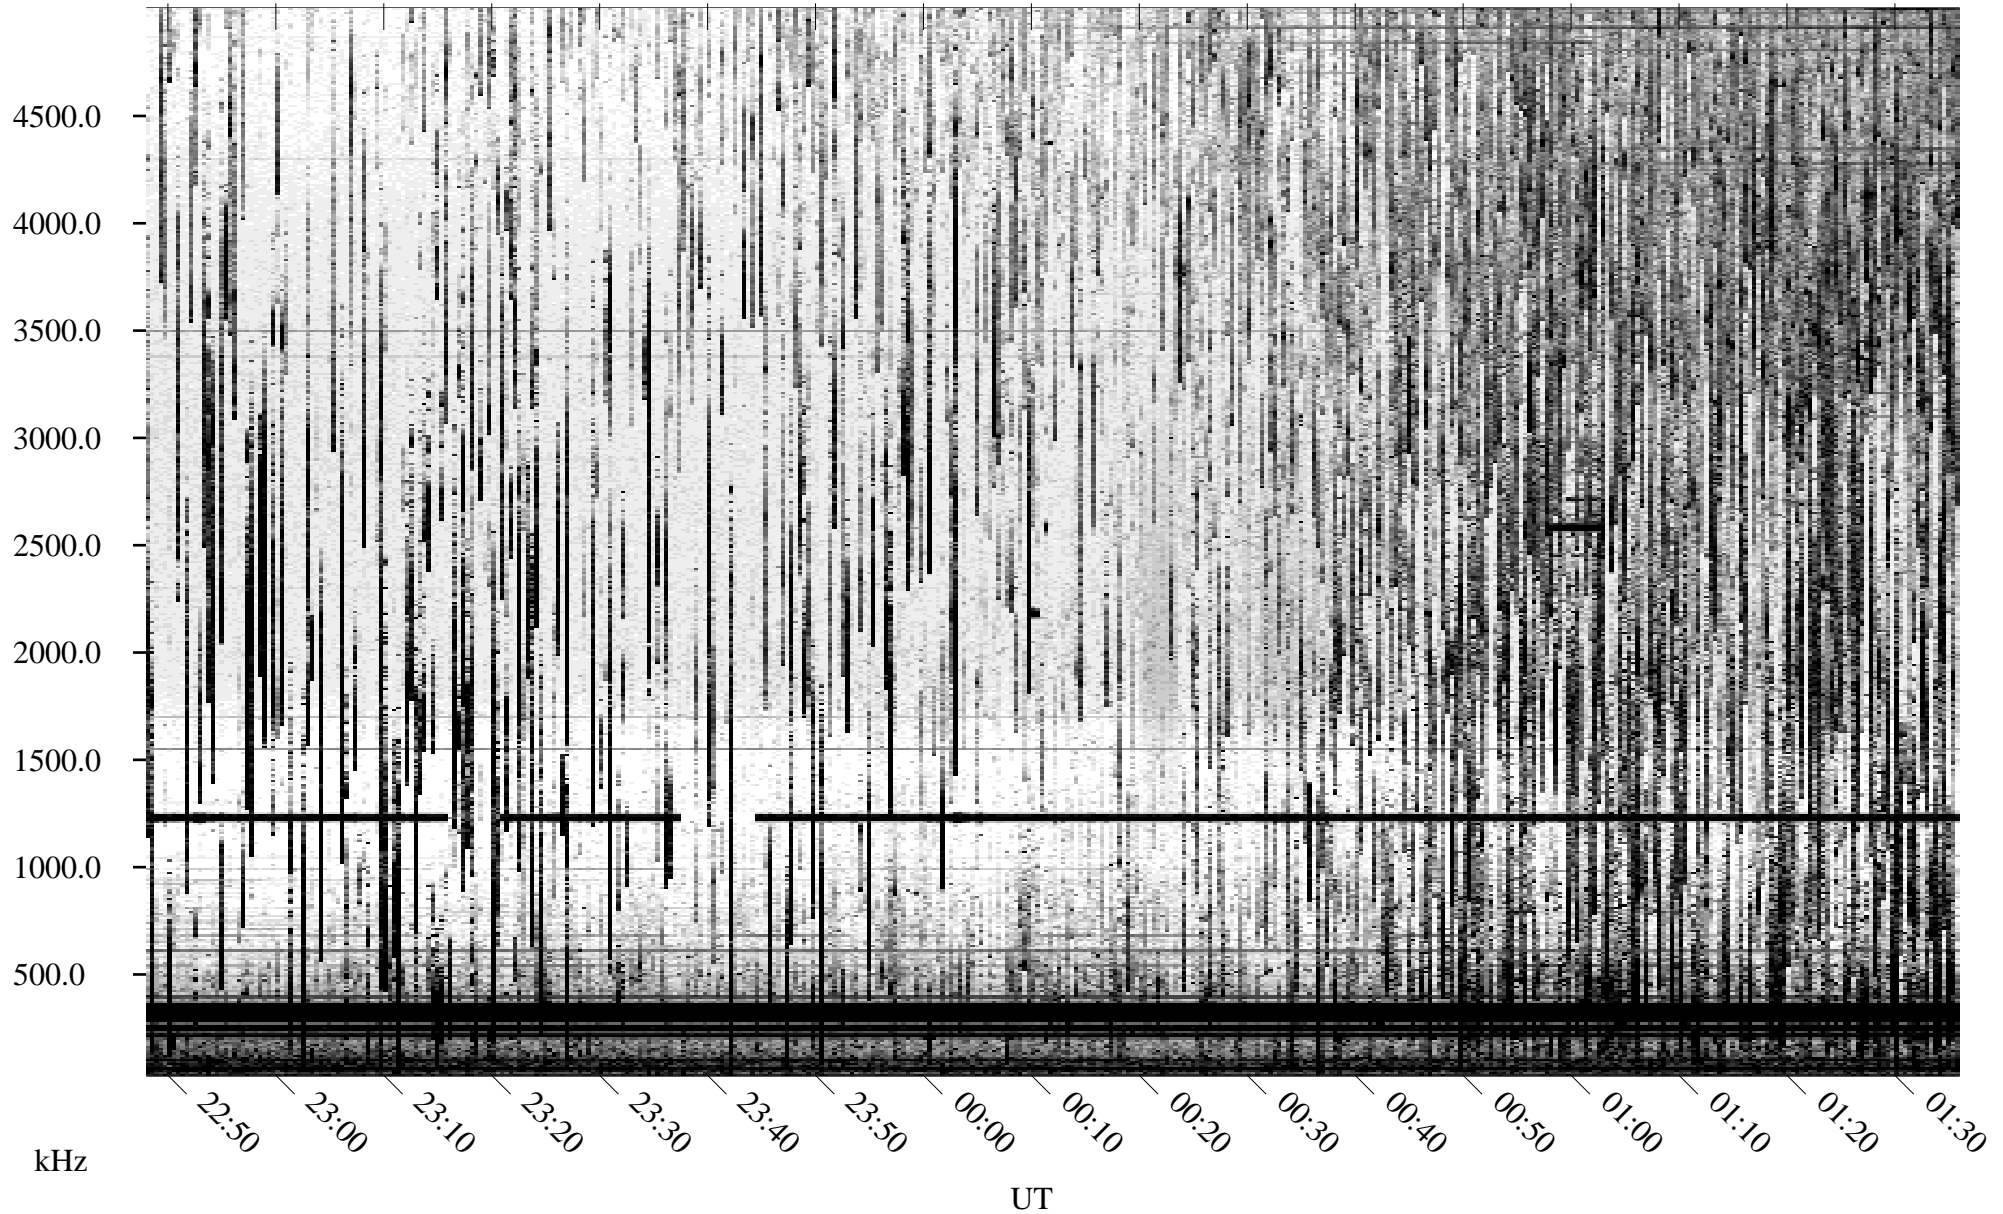

# 07/13/2004 Churchill, Manitoba

Linear Scale    Black = 161    White = 15

ch04195l.r00m max\_12

# 07/13/2004 Churchill, Manitoba

Linear Scale    Black = 161    White = 15

ch04195l.r00m max\_12

Page 2

# 07/14/2004 Churchill, Manitoba

Linear Scale    Black = 161    White = 15

ch04195l.r00m max\_12

Page 3

# 07/14/2004 Churchill, Manitoba

Linear Scale    Black = 161    White = 15

ch04195l.r00m max\_12

Page 4