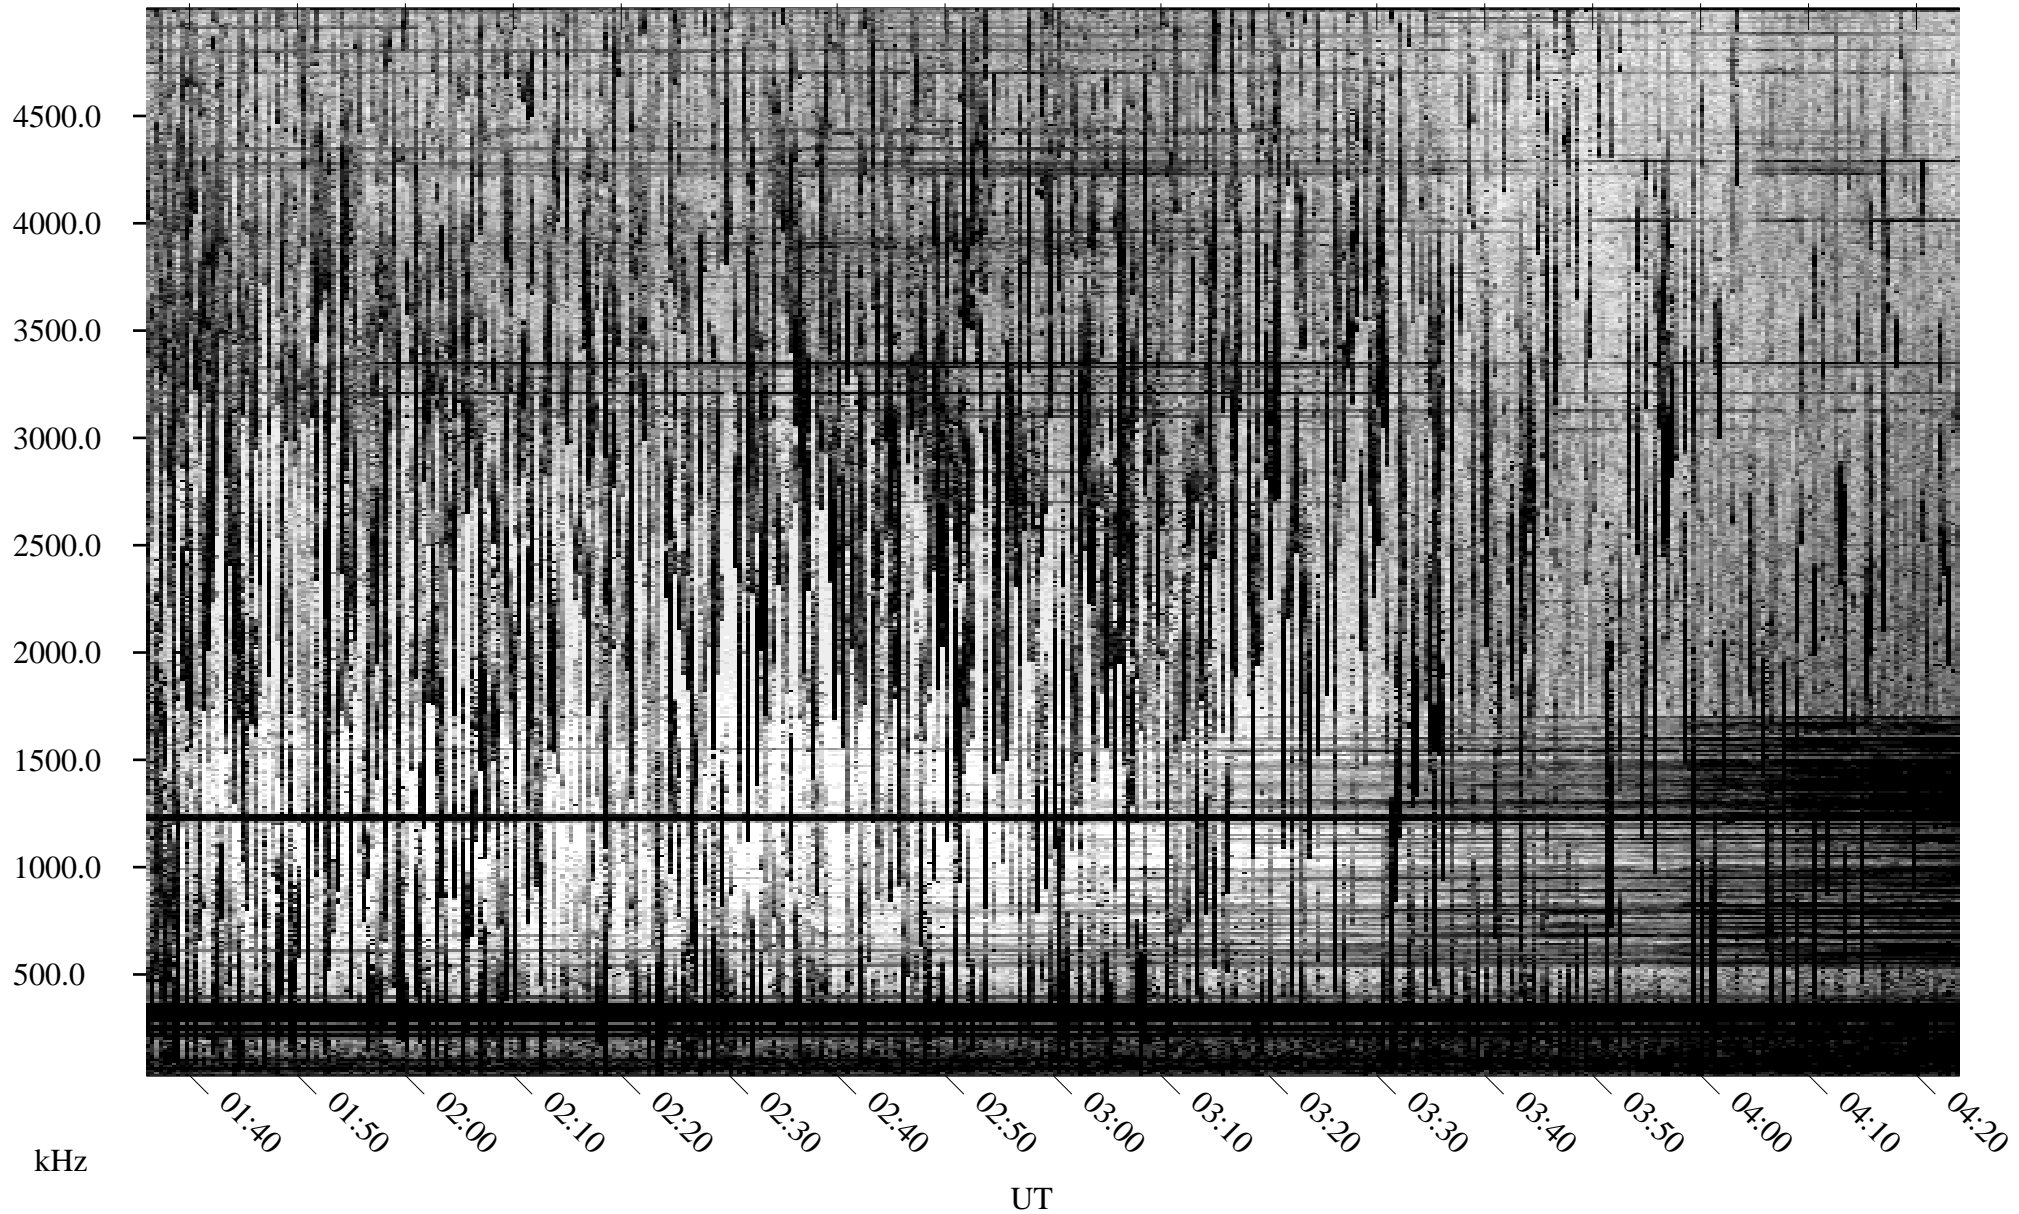

# 07/13/2004 Churchill, Manitoba

Linear Scale    Black = 161    White = 15

ch04195l.r00m max\_12

# 07/13/2004 Churchill, Manitoba

Linear Scale    Black = 161    White = 15

ch04195l.r00m max\_12

Page 2

# 07/14/2004 Churchill, Manitoba

Linear Scale    Black = 161    White = 15

ch04195l.r00m max\_12

Page 3

# 07/14/2004 Churchill, Manitoba

Linear Scale    Black = 161    White = 15

ch04195l.r00m max\_12

Page 4