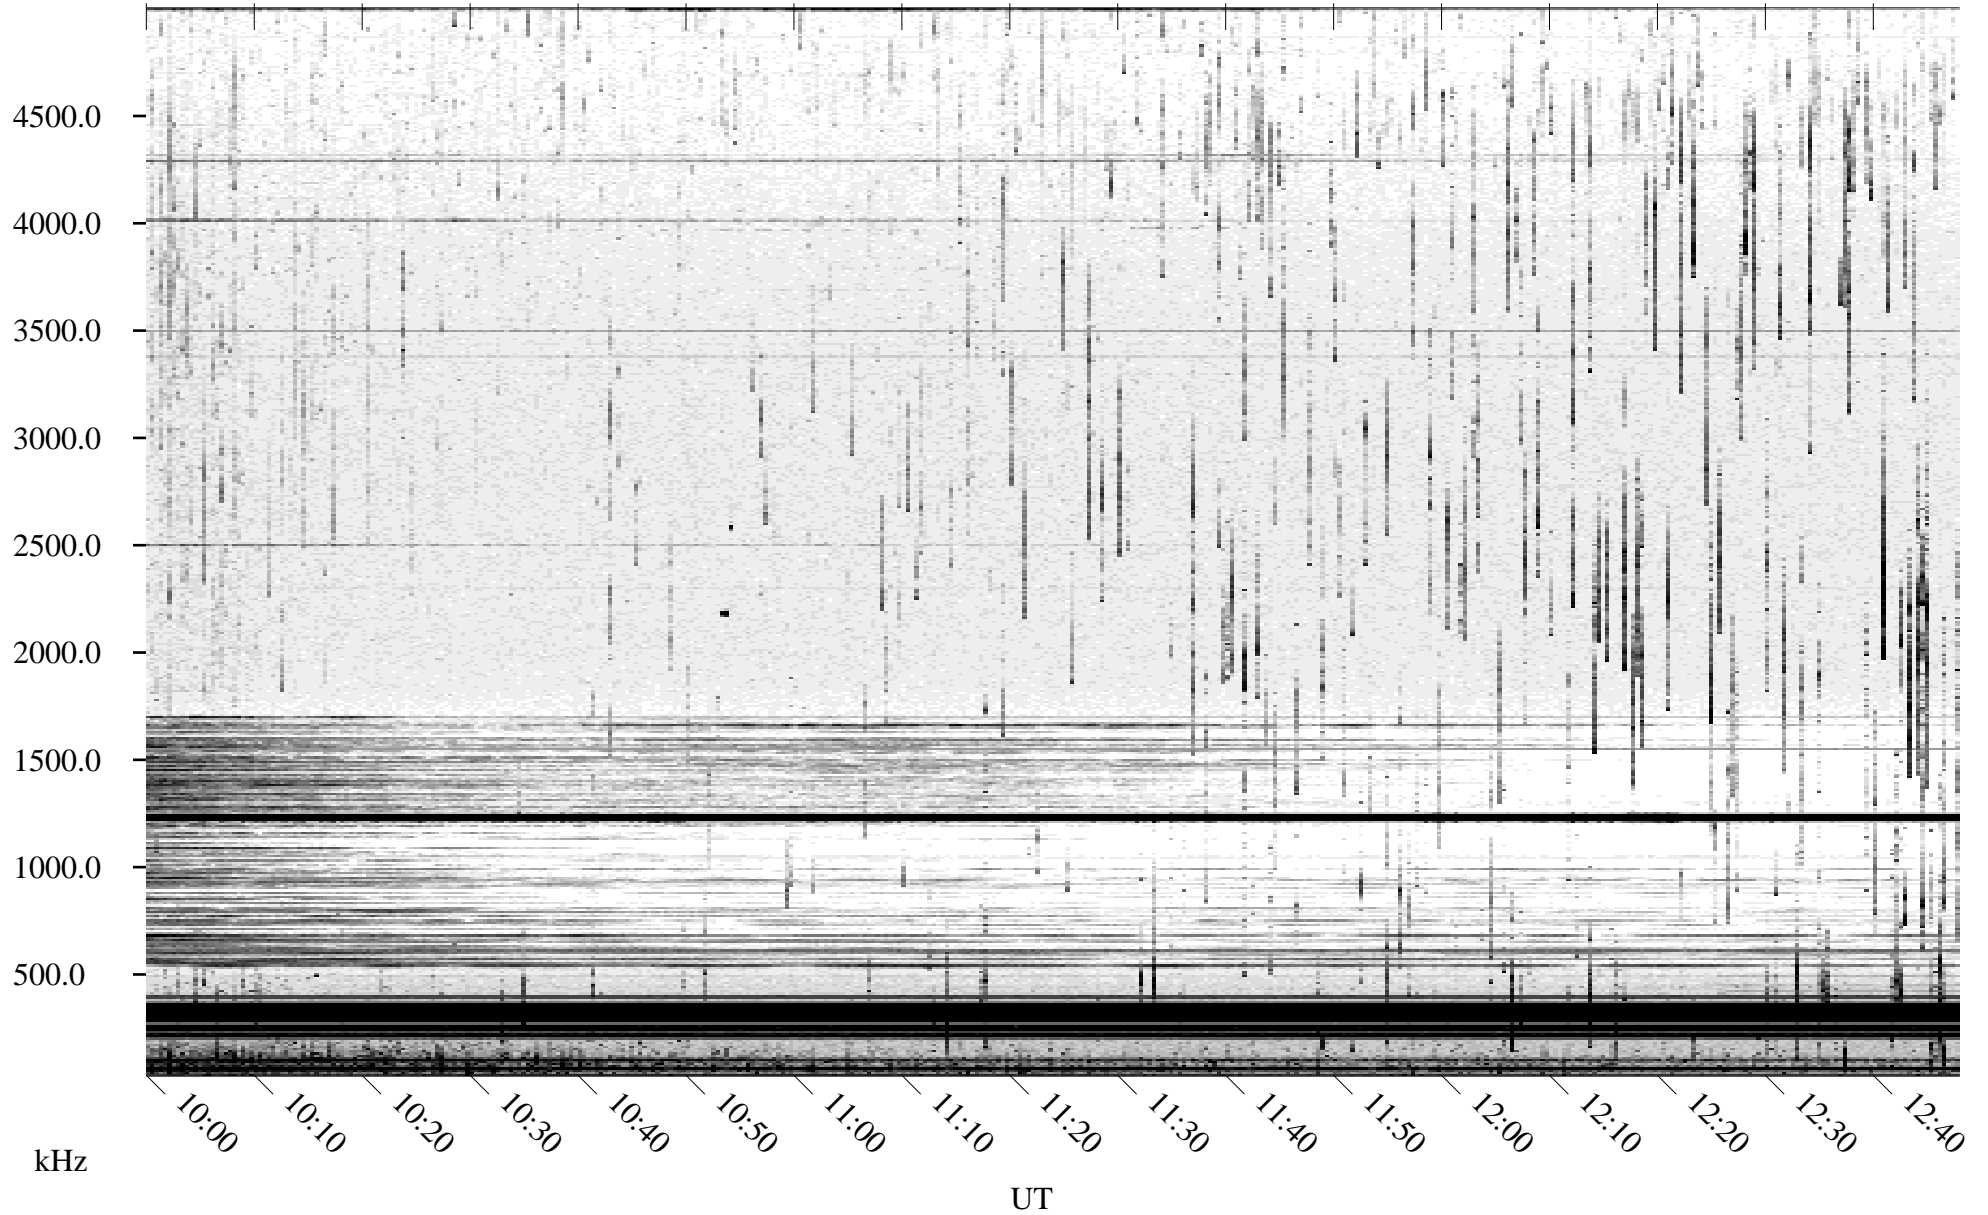

# 07/14/2004 Churchill, Manitoba

Linear Scale    Black = 161    White = 15

ch04195l.r00m max\_12

Page 4

# 07/14/2004 Churchill, Manitoba

Linear Scale    Black = 161    White = 15

ch041951.r00m max\_12

Page 5

# 07/14/2004 Churchill, Manitoba

Linear Scale    Black = 161    White = 15

ch04195l.r00m max\_12

Page 6

# 07/14/2004 Churchill, Manitoba

Linear Scale    Black = 161    White = 15

ch04195l.r00m max\_12

Page 7