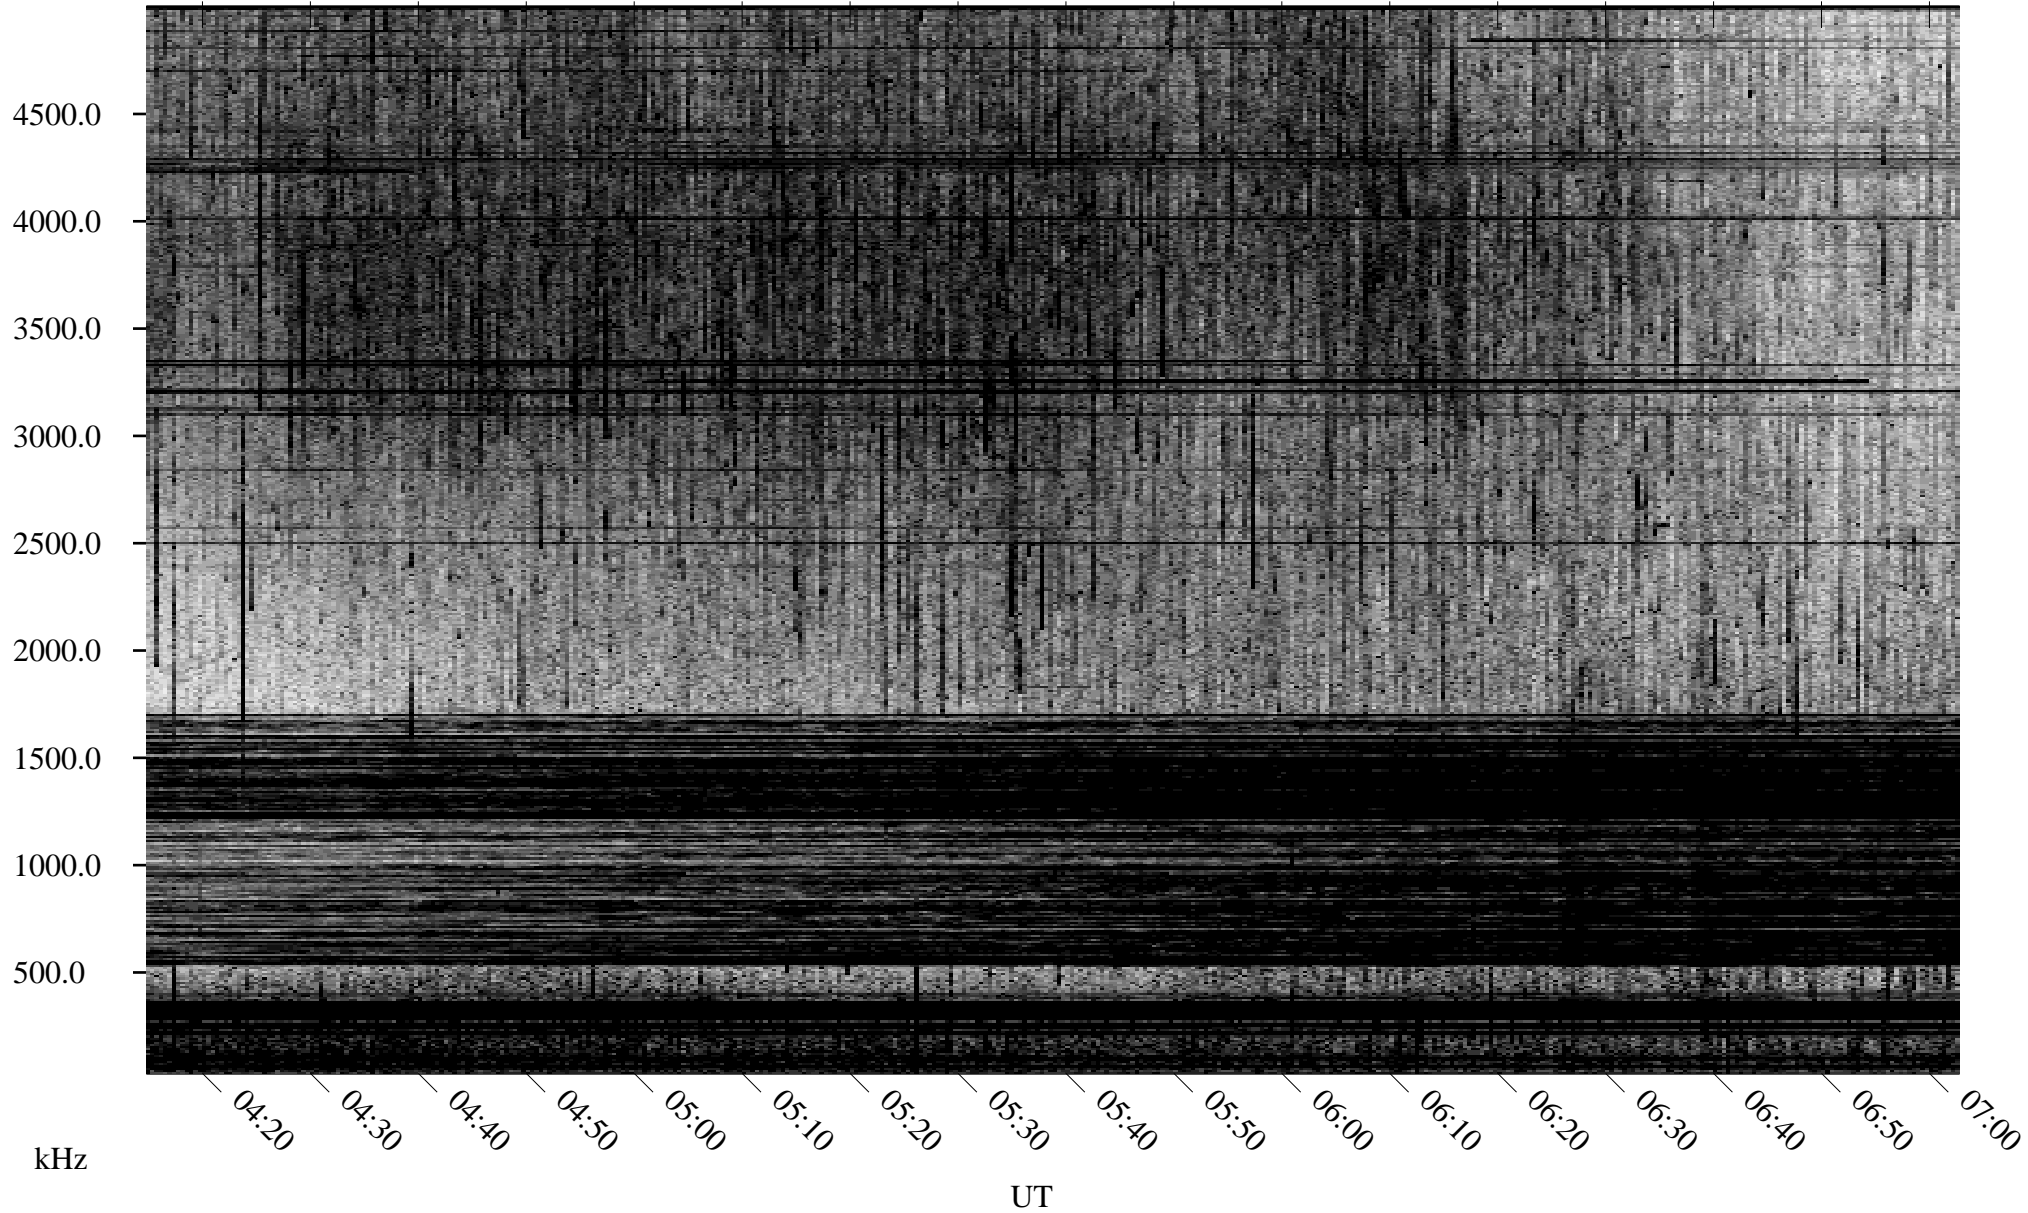

07/14/2004 Churchill, Manitoba

Linear Scale Black = 161 White = 15

ch04196l.r02m max_12

Page 1

07/15/2004 Churchill, Manitoba

Linear Scale Black = 161 White = 15

ch04196l.r02m max_12

Page 2

07/15/2004 Churchill, Manitoba

Linear Scale Black = 161 White = 15

ch04196l.r02m max_12

Page 3

07/15/2004 Churchill, Manitoba

Linear Scale Black = 161 White = 15

ch04196l.r02m max_12

Page 4

07/15/2004 Churchill, Manitoba

Linear Scale Black = 161 White = 15

ch04196l.r02m max_12

Page 5

07/15/2004 Churchill, Manitoba

Linear Scale Black = 161 White = 15

ch04196l.r02m max_12

07/15/2004 Churchill, Manitoba

Linear Scale Black = 161 White = 15

ch04196l.r02m max_12

Page 7