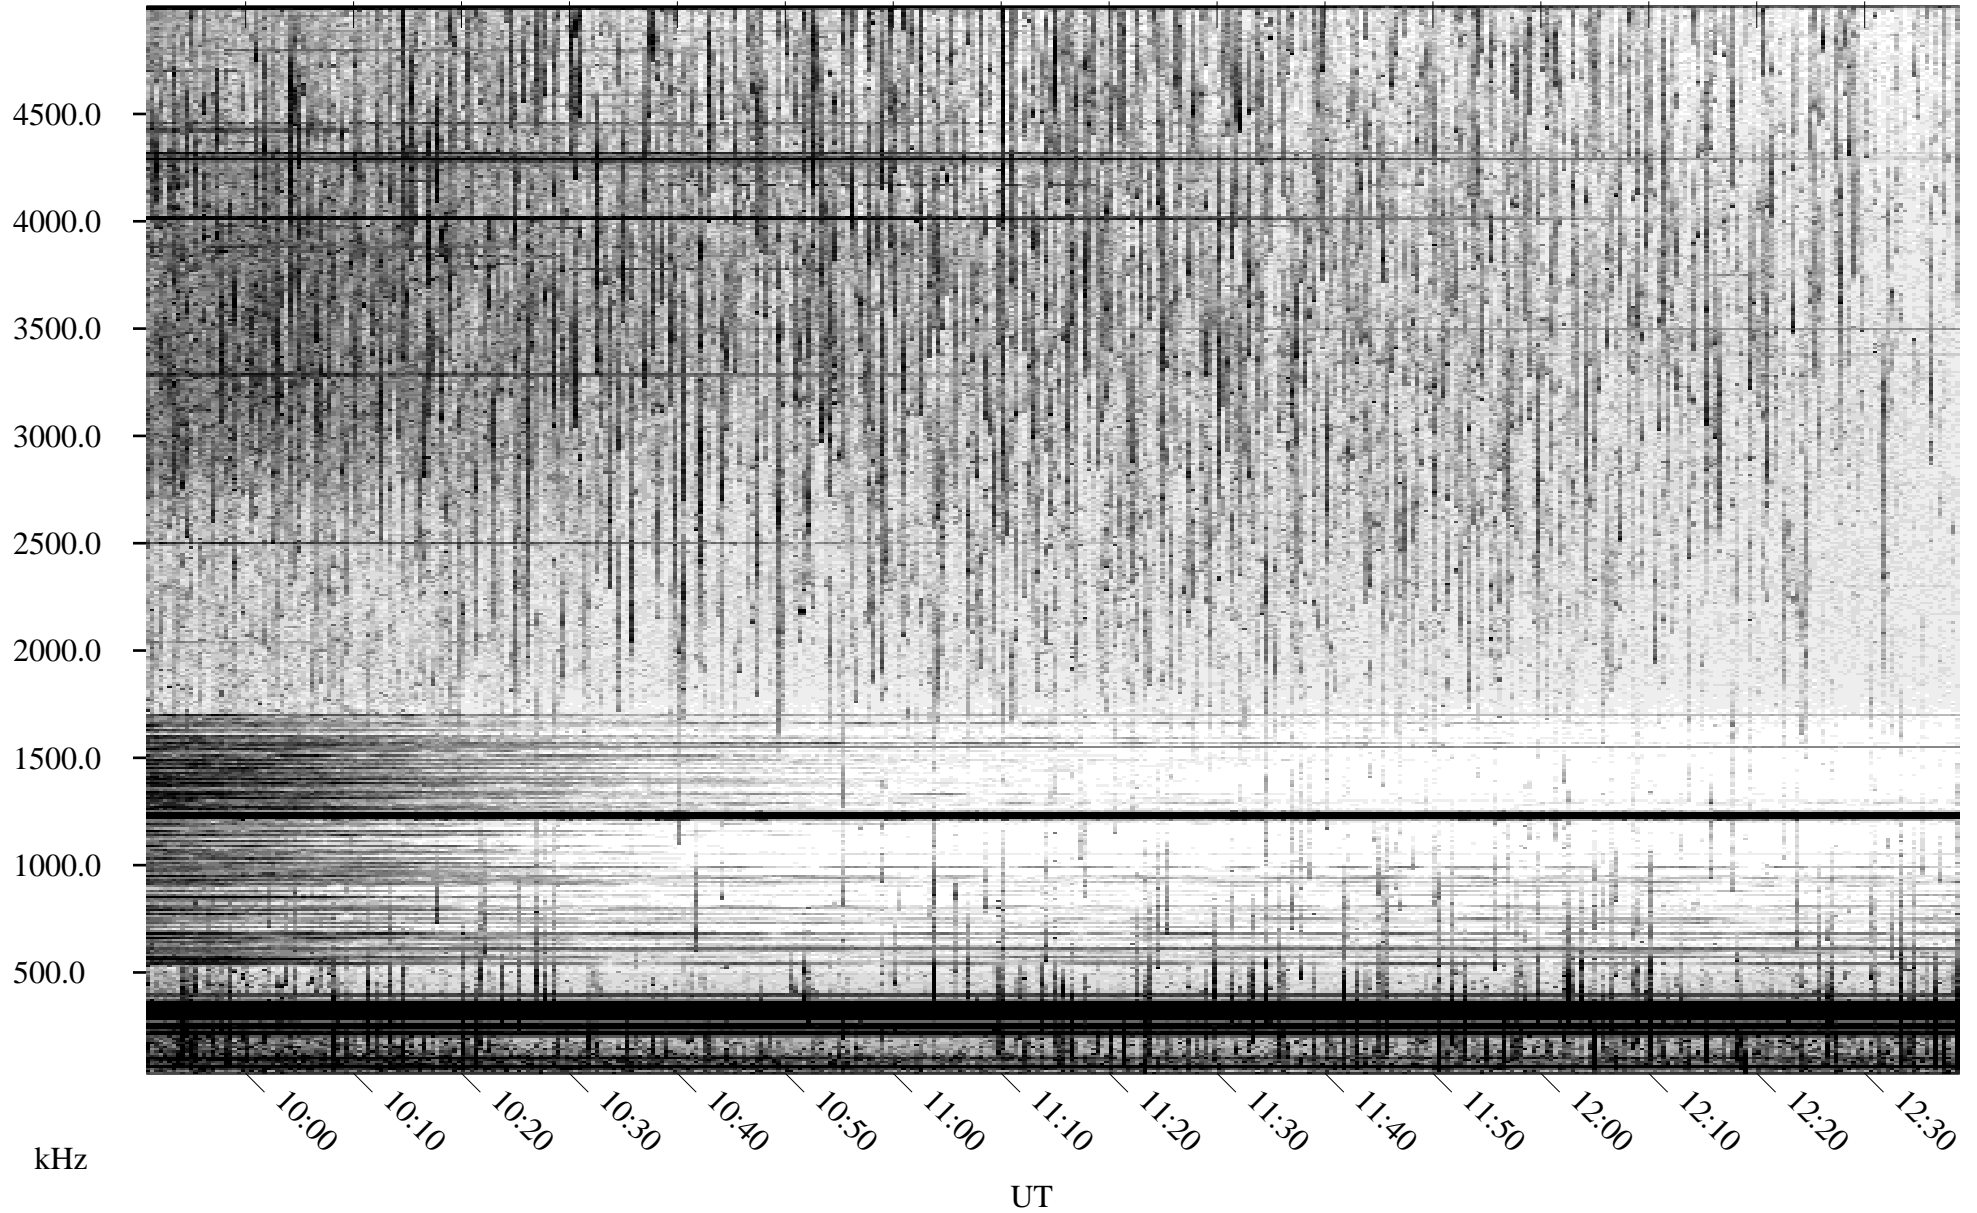

07/14/2004 Churchill, Manitoba

Linear Scale Black = 161 White = 15

ch04196l.r02m max_12

Page 1

07/15/2004 Churchill, Manitoba

Linear Scale Black = 161 White = 15

ch04196l.r02m max_12

Page 2

07/15/2004 Churchill, Manitoba

Linear Scale Black = 161 White = 15

ch04196l.r02m max_12

Page 3

07/15/2004 Churchill, Manitoba

Linear Scale Black = 161 White = 15

ch04196l.r02m max_12

Page 4

07/15/2004 Churchill, Manitoba

Linear Scale Black = 161 White = 15

ch04196l.r02m max_12

Page 5

07/15/2004 Churchill, Manitoba

Linear Scale Black = 161 White = 15

ch04196l.r02m max_12

07/15/2004 Churchill, Manitoba

Linear Scale Black = 161 White = 15

ch04196l.r02m max_12

Page 7