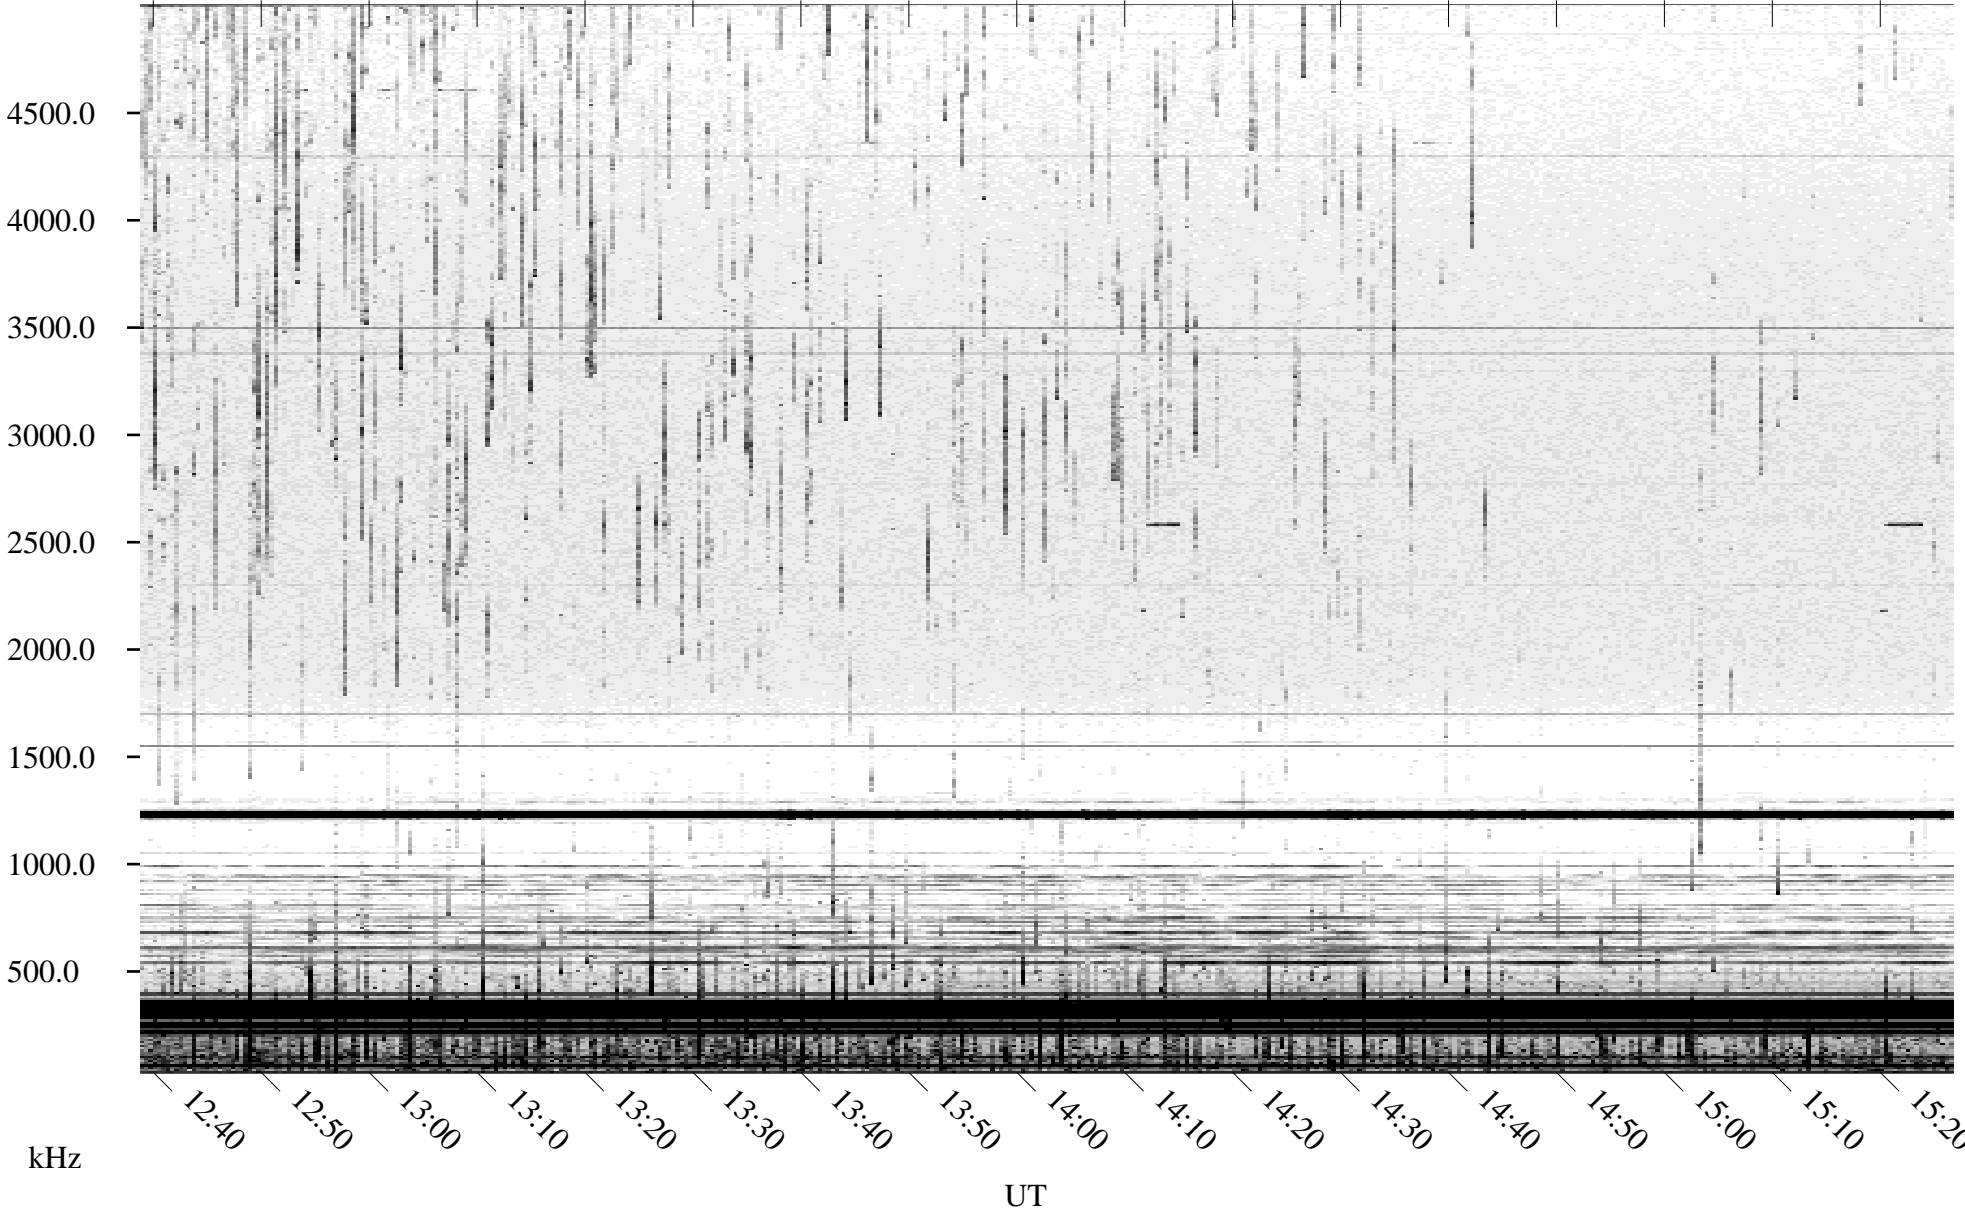

07/14/2004 Churchill, Manitoba

Linear Scale Black = 161 White = 15

ch04196l.r02m max_12

Page 1

07/15/2004 Churchill, Manitoba

Linear Scale Black = 161 White = 15

ch04196l.r02m max_12

Page 2

07/15/2004 Churchill, Manitoba

Linear Scale Black = 161 White = 15

ch04196l.r02m max_12

Page 3

07/15/2004 Churchill, Manitoba

Linear Scale Black = 161 White = 15

ch04196l.r02m max_12

Page 4

07/15/2004 Churchill, Manitoba

Linear Scale Black = 161 White = 15

ch04196l.r02m max_12

Page 5

07/15/2004 Churchill, Manitoba

Linear Scale Black = 161 White = 15

ch04196l.r02m max_12

07/15/2004 Churchill, Manitoba

Linear Scale Black = 161 White = 15

ch04196l.r02m max_12

Page 7