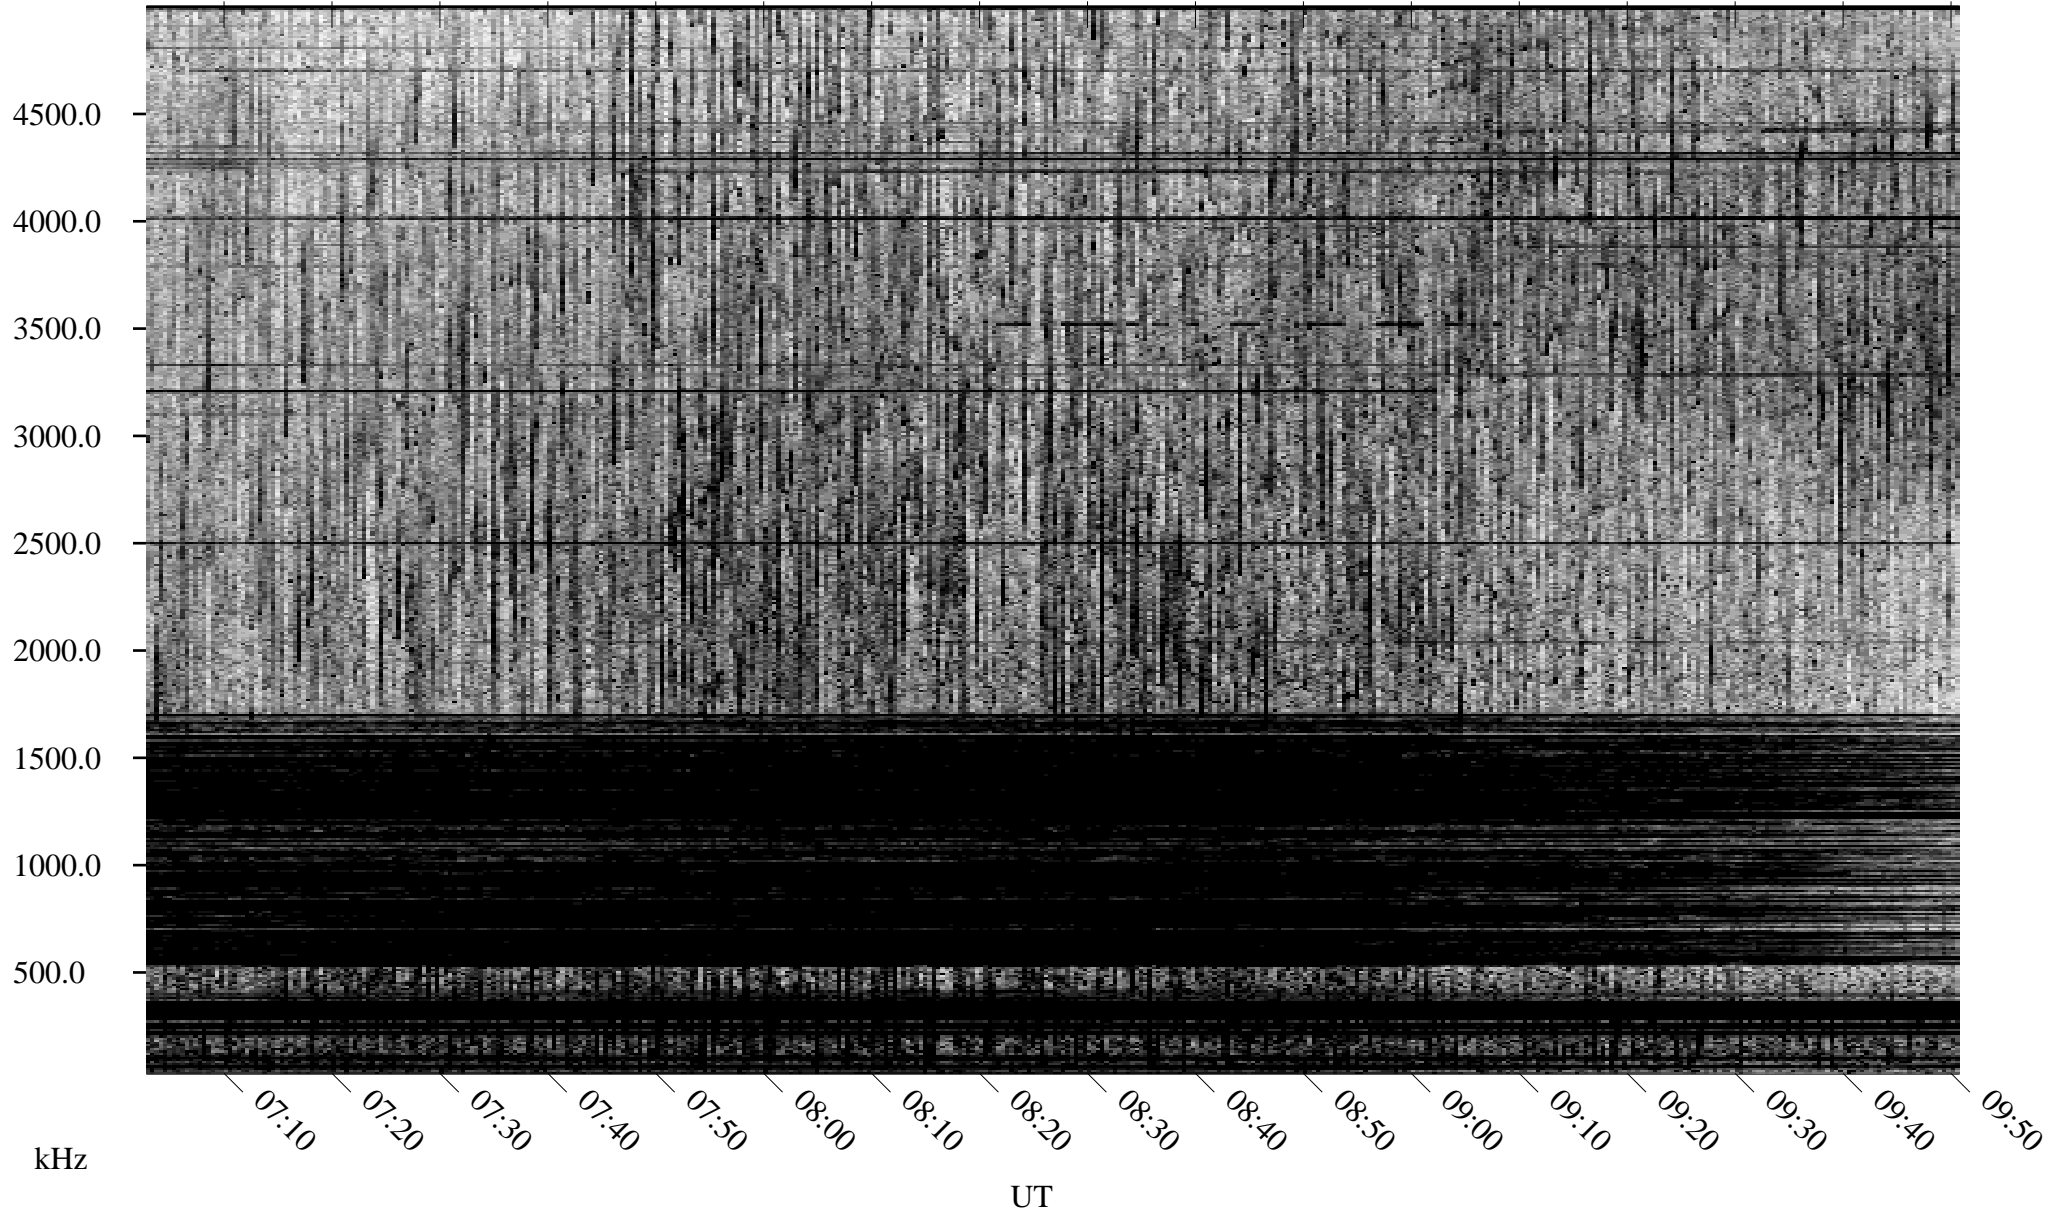

07/14/2004 Churchill, Manitoba

Linear Scale Black = 161 White = 15

ch04196l.r02m max_12

Page 1

07/15/2004 Churchill, Manitoba

Linear Scale Black = 161 White = 15

ch04196l.r02m max_12

Page 2

07/15/2004 Churchill, Manitoba

Linear Scale Black = 161 White = 15

ch04196l.r02m max_12

Page 3

07/15/2004 Churchill, Manitoba

Linear Scale Black = 161 White = 15

ch04196l.r02m max_12

Page 4

07/15/2004 Churchill, Manitoba

Linear Scale Black = 161 White = 15

ch04196l.r02m max_12

Page 5

07/15/2004 Churchill, Manitoba

Linear Scale Black = 161 White = 15

ch04196l.r02m max_12

07/15/2004 Churchill, Manitoba

Linear Scale Black = 161 White = 15

ch04196l.r02m max_12

Page 7