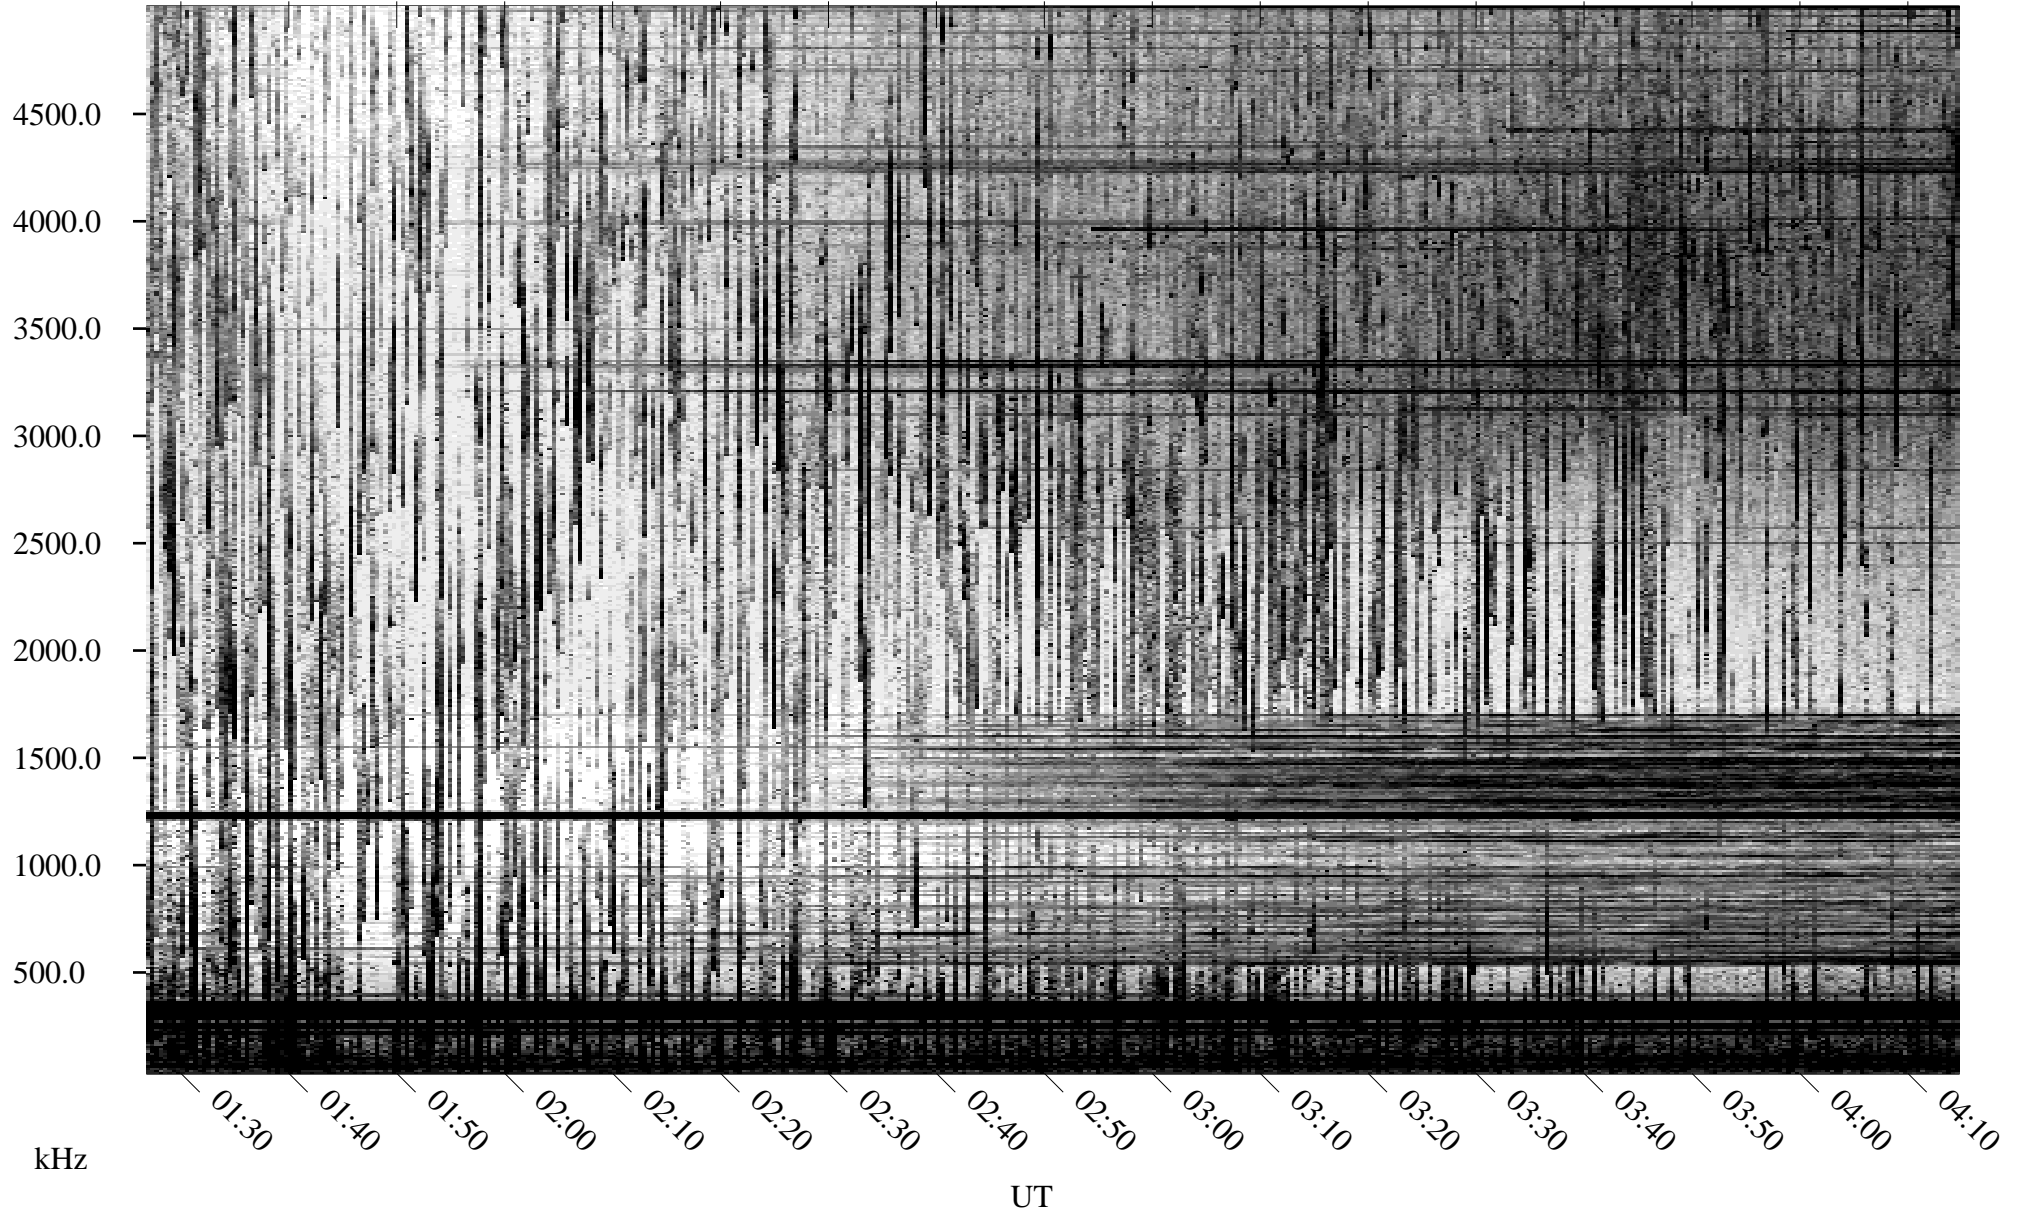

07/14/2004 Churchill, Manitoba

Linear Scale Black = 161 White = 15

ch04196l.r02m max_12

Page 1

07/15/2004 Churchill, Manitoba

Linear Scale Black = 161 White = 15

ch04196l.r02m max_12

Page 2

07/15/2004 Churchill, Manitoba

Linear Scale Black = 161 White = 15

ch04196l.r02m max_12

Page 3

07/15/2004 Churchill, Manitoba

Linear Scale Black = 161 White = 15

ch04196l.r02m max_12

Page 4

07/15/2004 Churchill, Manitoba

Linear Scale Black = 161 White = 15

ch04196l.r02m max_12

Page 5

07/15/2004 Churchill, Manitoba

Linear Scale Black = 161 White = 15

ch04196l.r02m max_12

07/15/2004 Churchill, Manitoba

Linear Scale Black = 161 White = 15

ch04196l.r02m max_12

Page 7