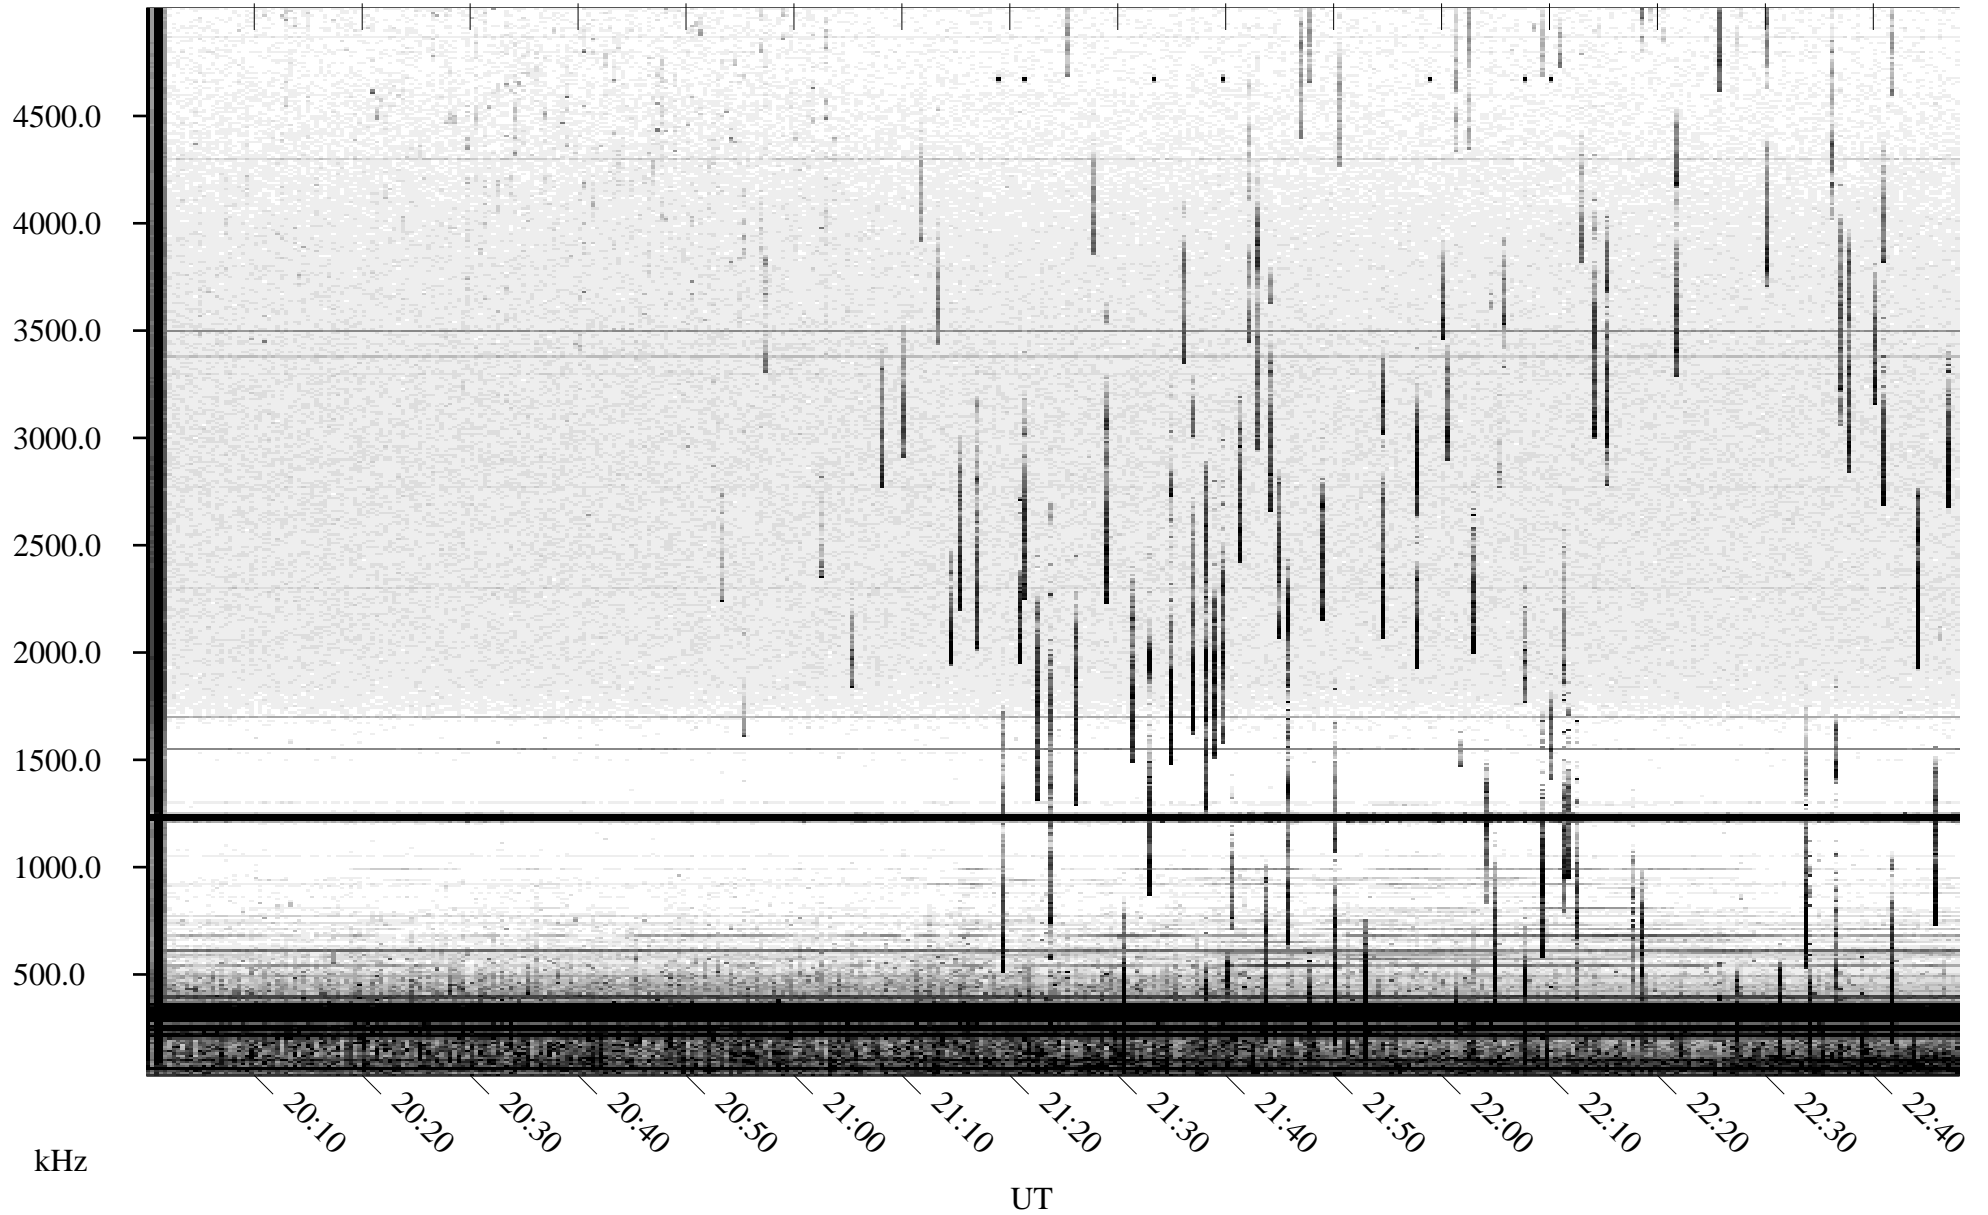

# 07/15/2004 Churchill, Manitoba

Linear Scale    Black = 161    White = 15

ch04197l.r00m max\_12

Page 1

# 07/15/2004 Churchill, Manitoba

Linear Scale    Black = 161    White = 15

ch04197l.r00m max\_12

Page 2

# 07/16/2004 Churchill, Manitoba

Linear Scale    Black = 161    White = 15

ch04197l.r00m max\_12