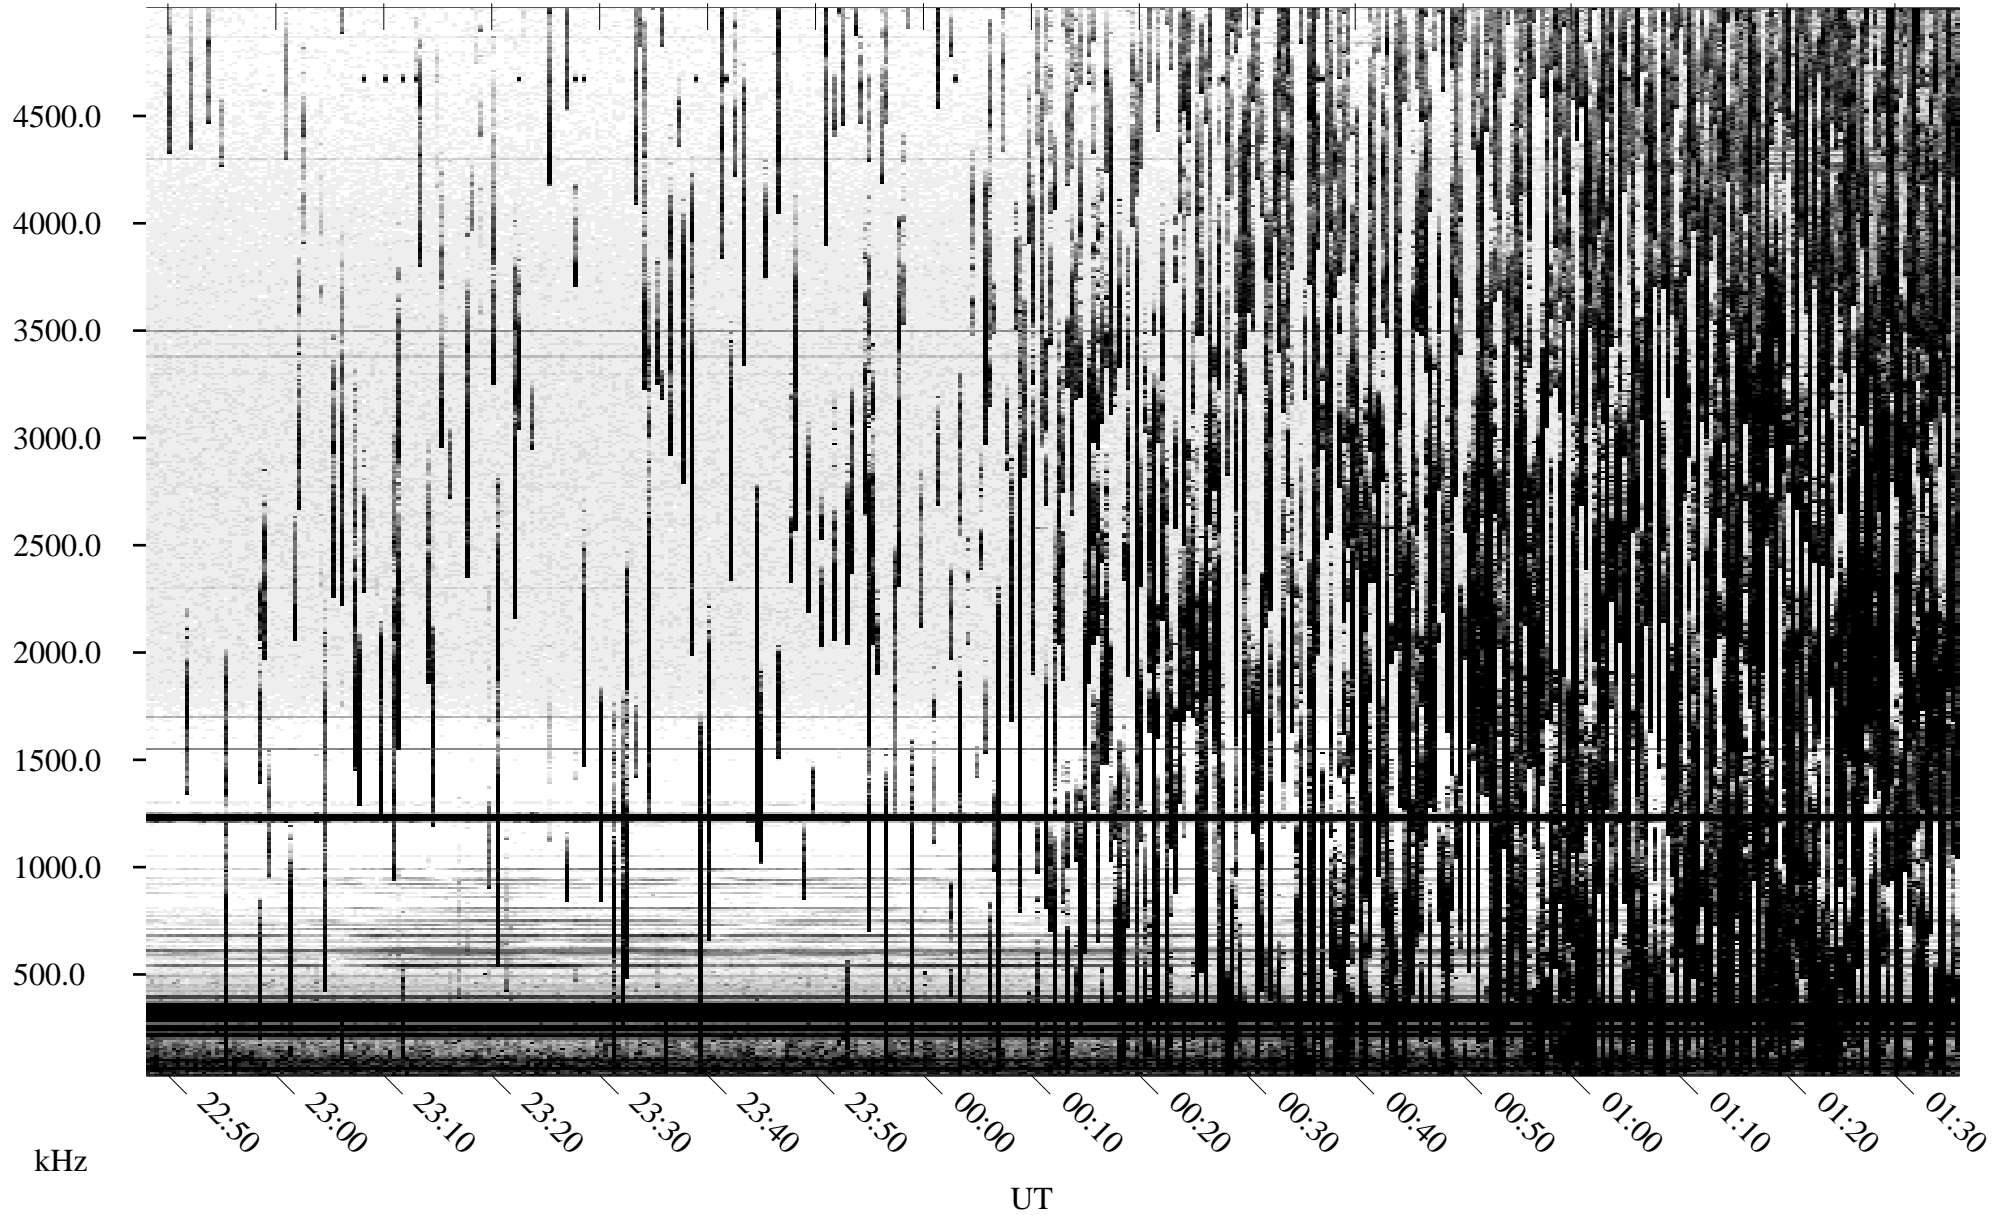

# 07/15/2004 Churchill, Manitoba

Linear Scale    Black = 161    White = 15

ch04197l.r00m max\_12

Page 1

# 07/15/2004 Churchill, Manitoba

Linear Scale    Black = 161    White = 15

ch04197l.r00m max\_12

Page 2

# 07/16/2004 Churchill, Manitoba

Linear Scale    Black = 161    White = 15

ch04197l.r00m max\_12