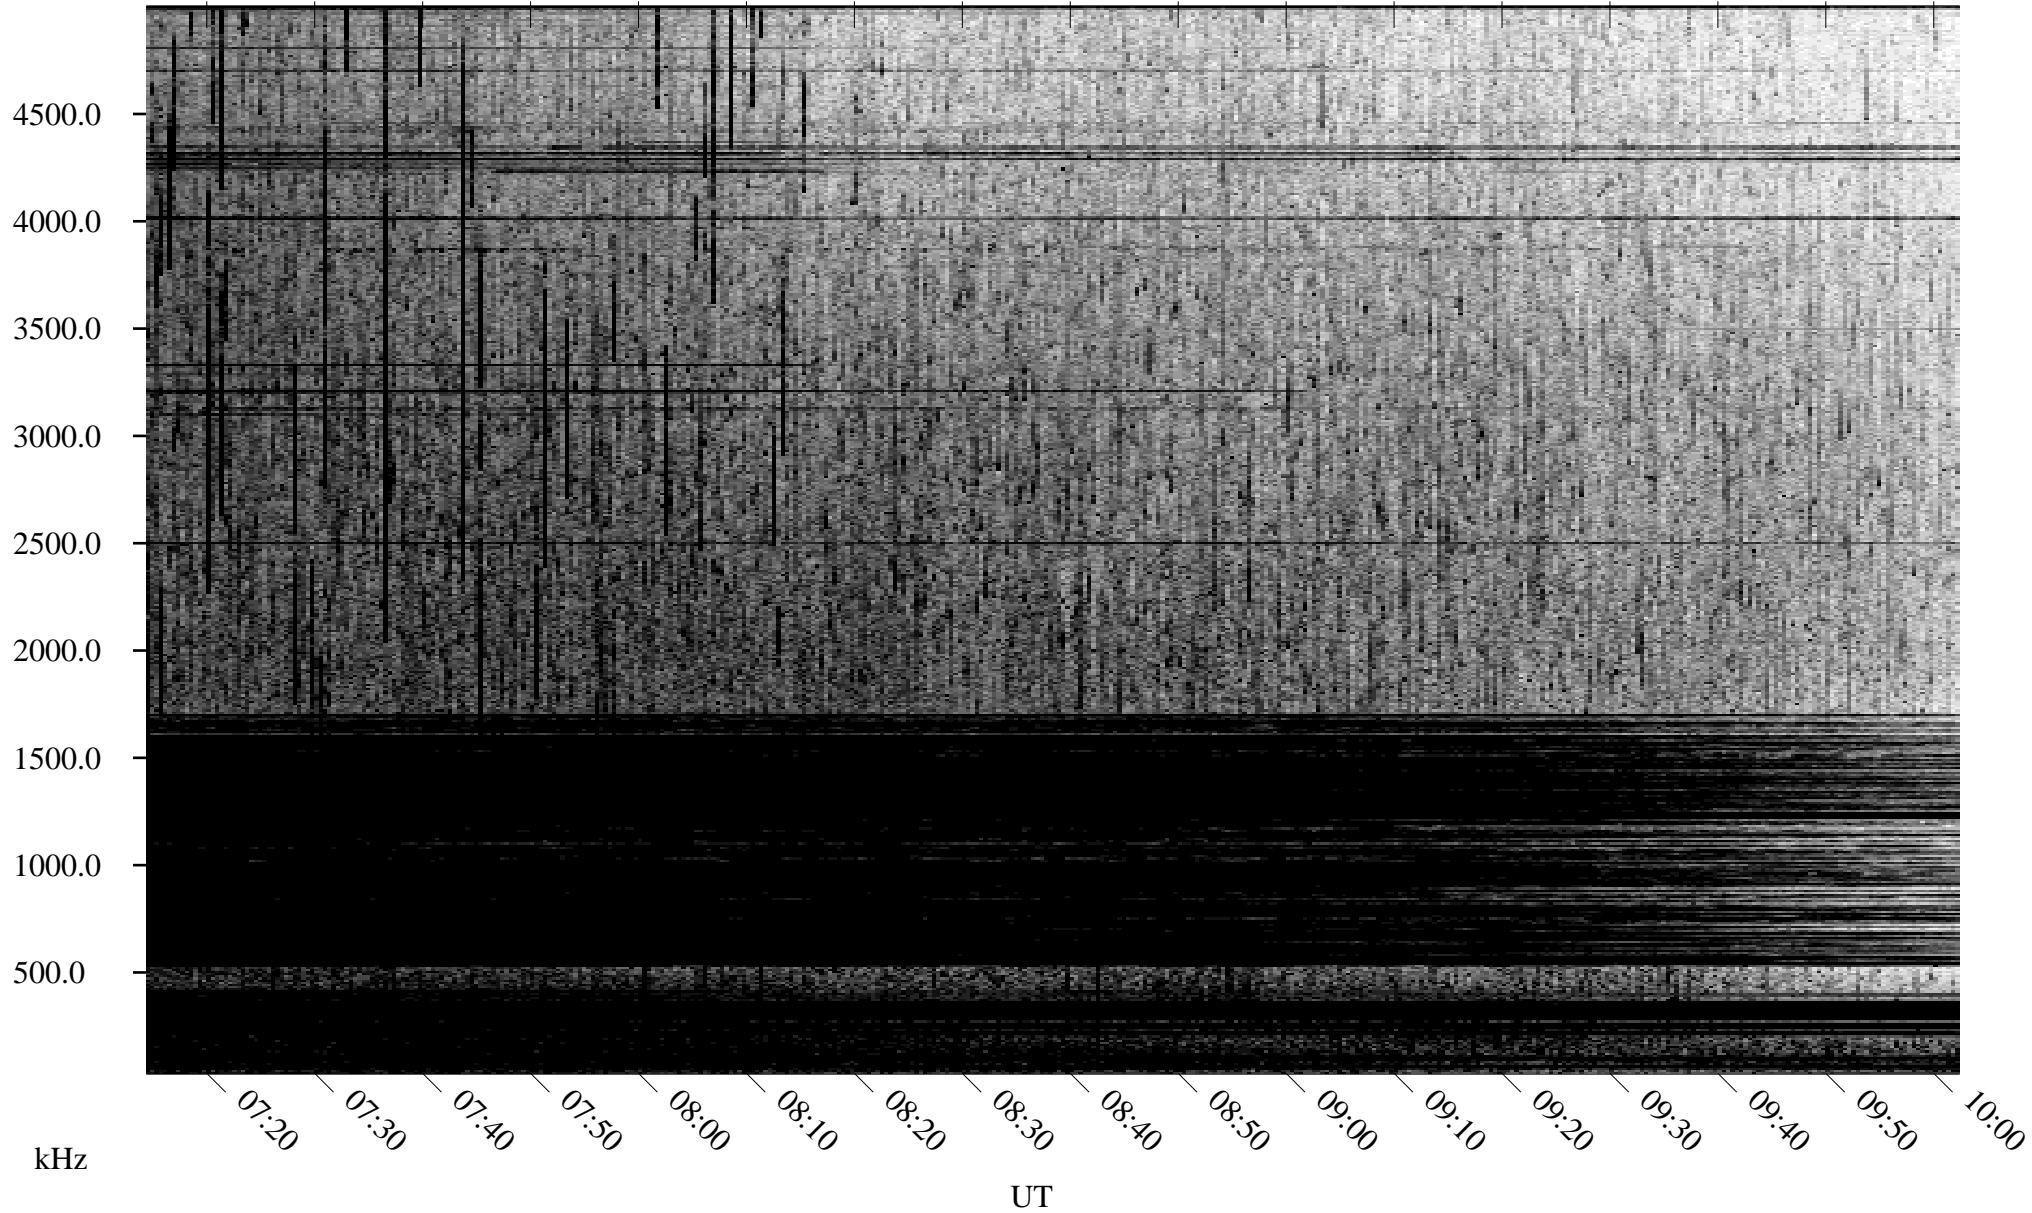

07/16/2004 Churchill, Manitoba

Linear Scale Black = 161 White = 15

ch04198l.r00m max_12

Page 1

07/16/2004 Churchill, Manitoba

Linear Scale Black = 161 White = 15

ch04198l.r00m max_12

Page 2

07/16/2004 Churchill, Manitoba

Linear Scale Black = 161 White = 15

ch04198l.r00m max_12

Page 3

07/16/2004 Churchill, Manitoba

Linear Scale Black = 161 White = 15

ch04198l.r00m max_12

Page 4

07/16/2004 Churchill, Manitoba

Linear Scale Black = 161 White = 15

ch04198l.r00m max_12