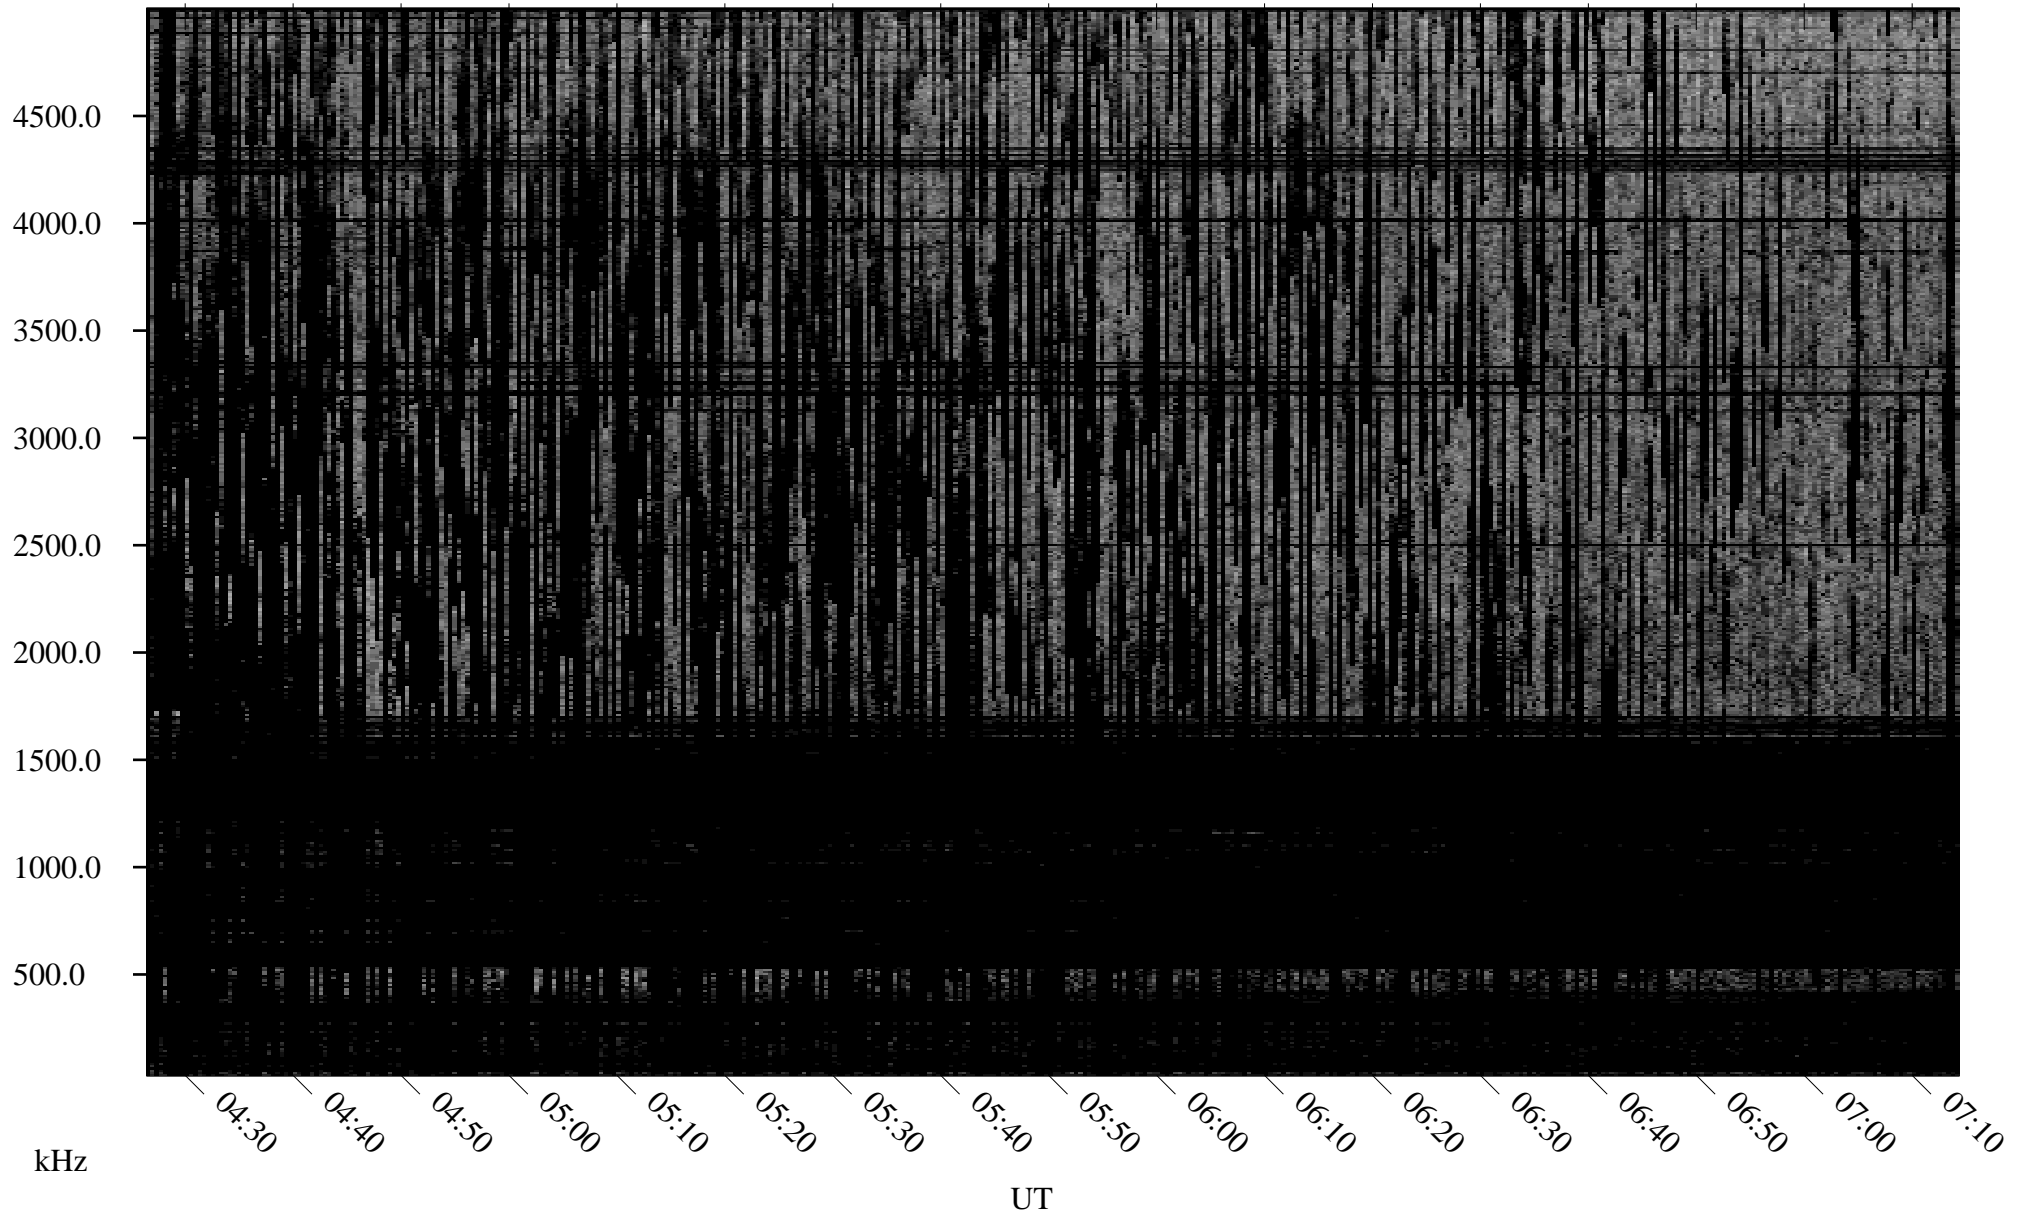

07/16/2004 Churchill, Manitoba

Linear Scale Black = 161 White = 15

ch04198l.r00m max_12

Page 1

07/16/2004 Churchill, Manitoba

Linear Scale Black = 161 White = 15

ch04198l.r00m max_12

Page 2

07/16/2004 Churchill, Manitoba

Linear Scale Black = 161 White = 15

ch04198l.r00m max_12

Page 3

07/16/2004 Churchill, Manitoba

Linear Scale Black = 161 White = 15

ch04198l.r00m max_12

Page 4

07/16/2004 Churchill, Manitoba

Linear Scale Black = 161 White = 15

ch04198l.r00m max_12