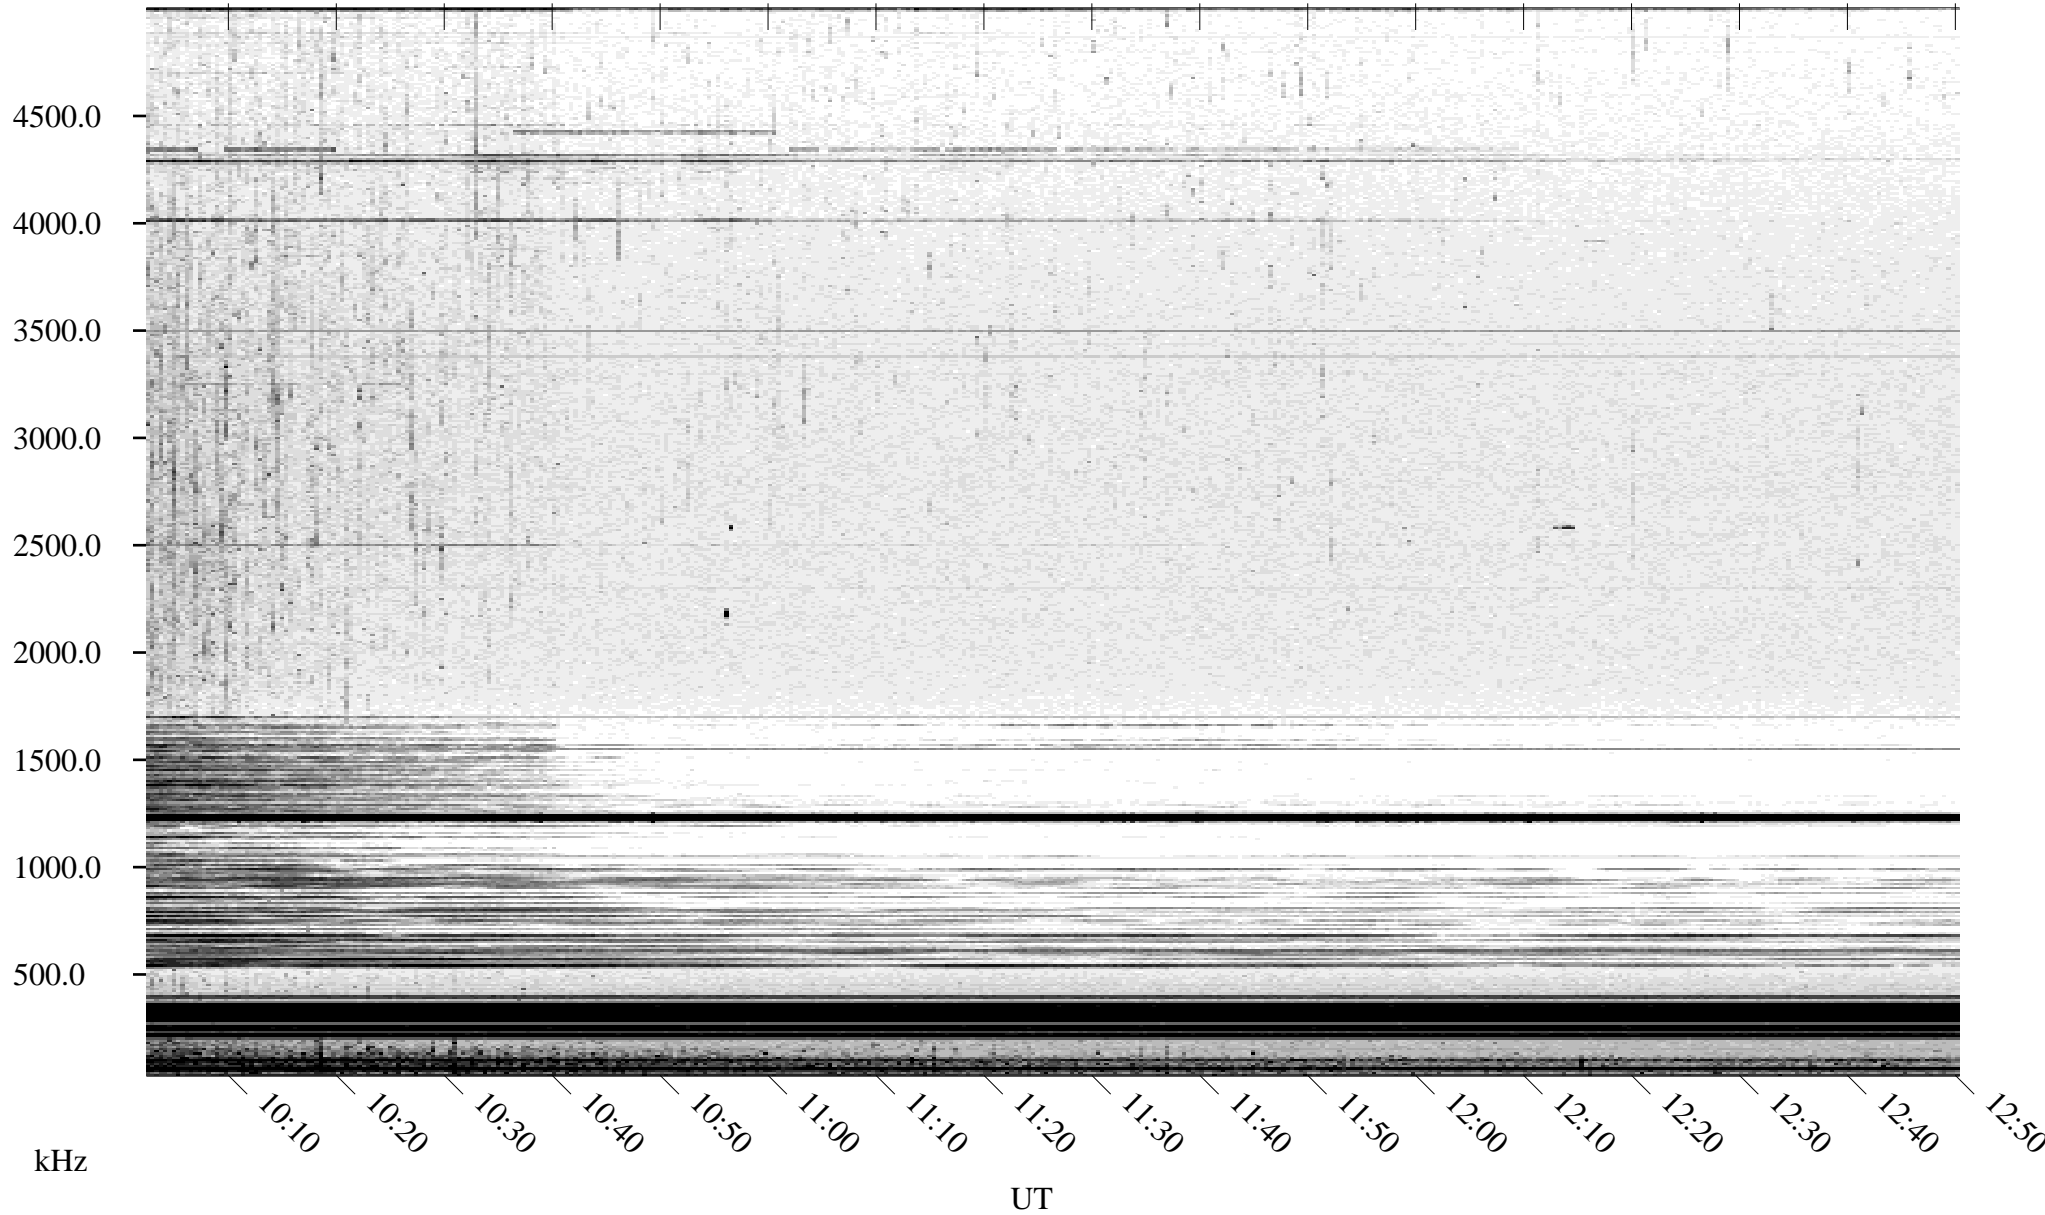

07/16/2004 Churchill, Manitoba

Linear Scale Black = 161 White = 15

ch04198l.r00m max_12

Page 1

07/16/2004 Churchill, Manitoba

Linear Scale Black = 161 White = 15

ch04198l.r00m max_12

Page 2

07/16/2004 Churchill, Manitoba

Linear Scale Black = 161 White = 15

ch04198l.r00m max_12

Page 3

07/16/2004 Churchill, Manitoba

Linear Scale Black = 161 White = 15

ch04198l.r00m max_12

Page 4

07/16/2004 Churchill, Manitoba

Linear Scale Black = 161 White = 15

ch04198l.r00m max_12