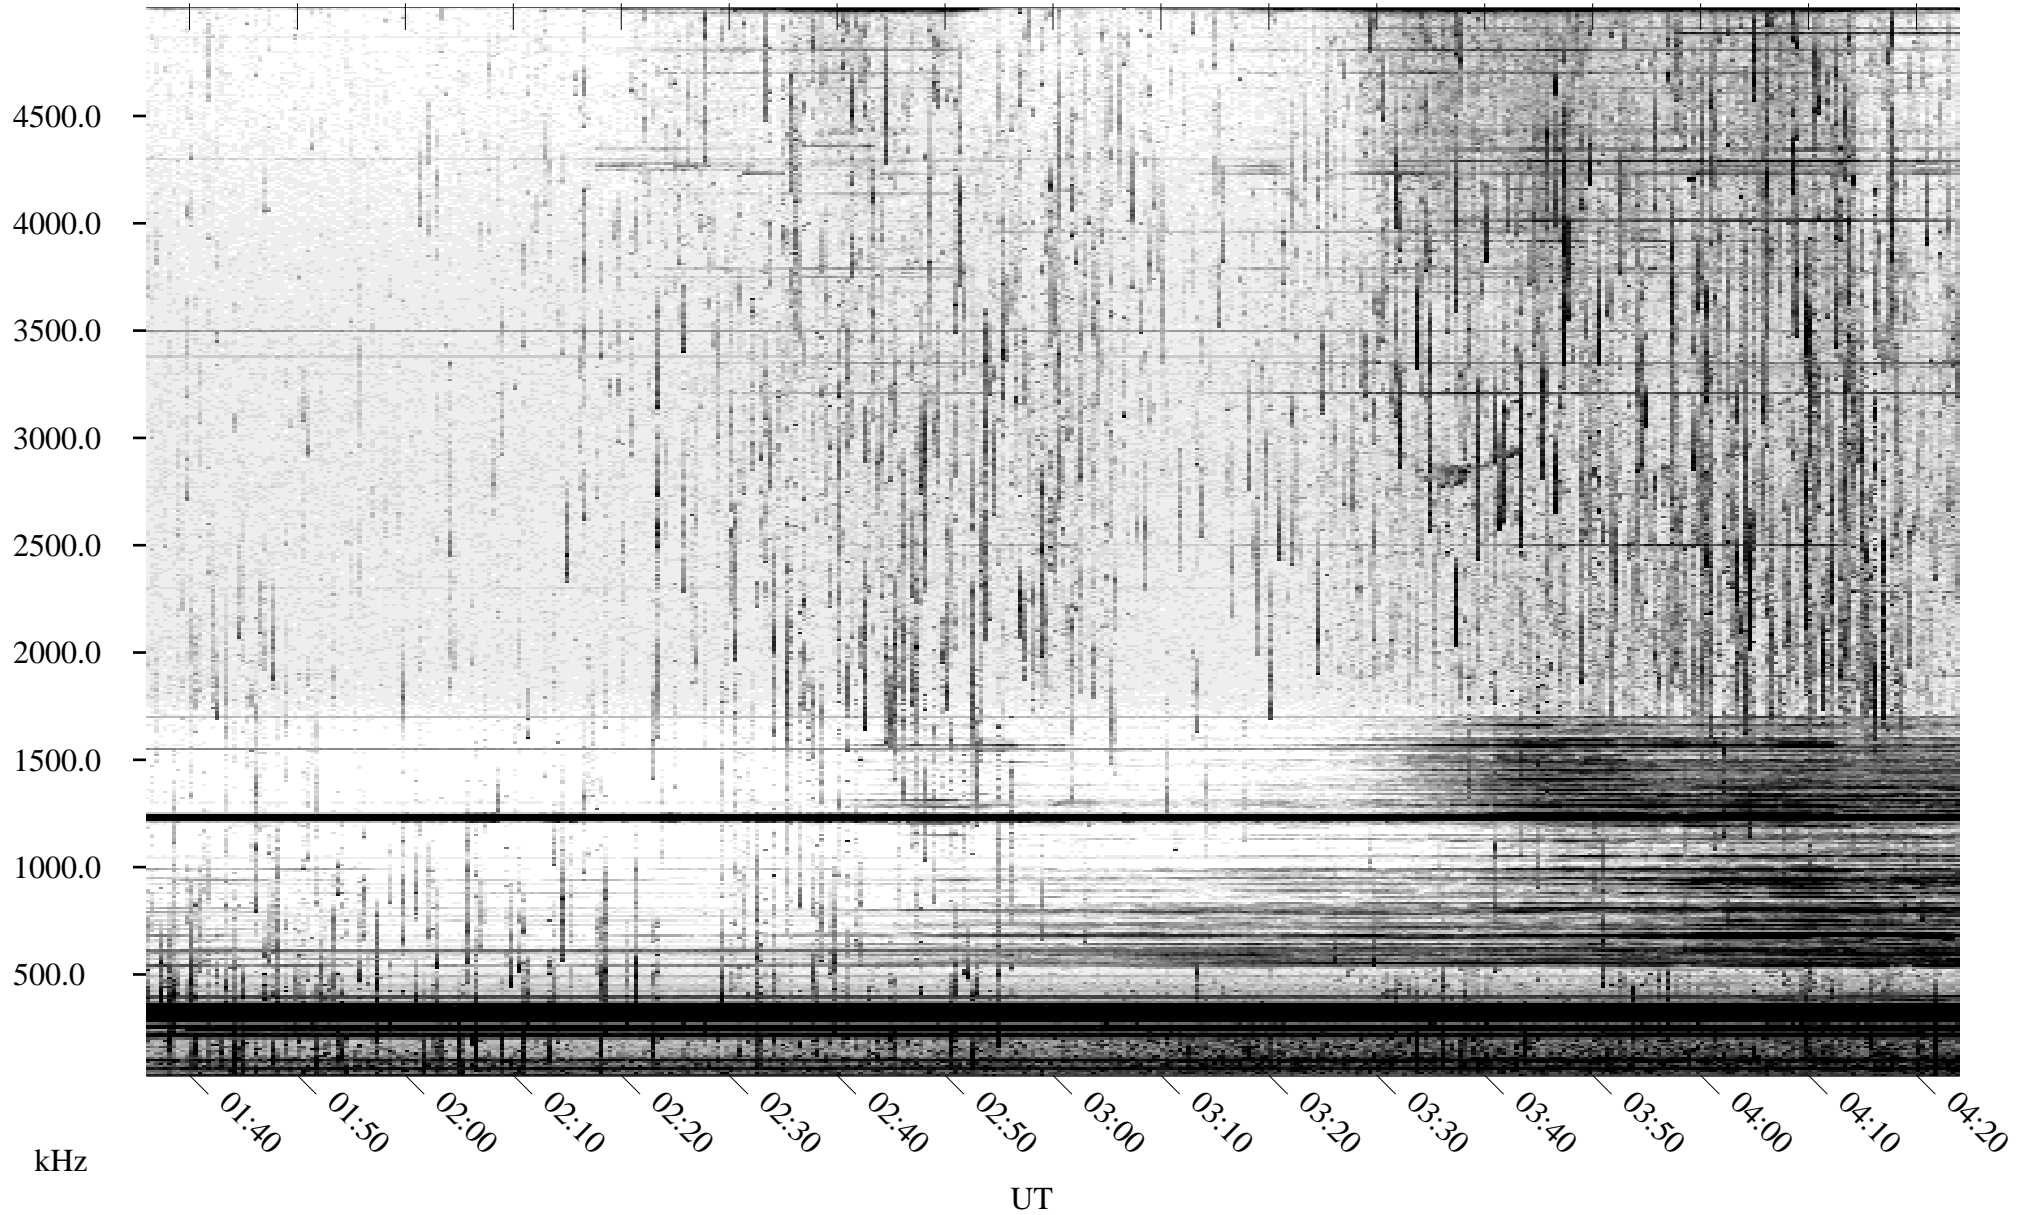

07/16/2004 Churchill, Manitoba

Linear Scale Black = 161 White = 15

ch04198l.r01m max_12

Page 1

07/16/2004 Churchill, Manitoba

Linear Scale Black = 161 White = 15

ch04198l.r01m max_12

Page 2

07/17/2004 Churchill, Manitoba

Linear Scale Black = 161 White = 15

ch04198l.r01m max_12

Page 3

07/17/2004 Churchill, Manitoba

Linear Scale Black = 161 White = 15

ch04198l.r01m max_12

Page 4

07/17/2004 Churchill, Manitoba

Linear Scale Black = 161 White = 15

ch04198l.r01m max_12

Page 5

07/17/2004 Churchill, Manitoba

Linear Scale Black = 161 White = 15

ch04198l.r01m max_12

Page 6

07/17/2004 Churchill, Manitoba

Linear Scale Black = 161 White = 15

ch04198l.r01m max_12

Page 7

07/17/2004 Churchill, Manitoba

Linear Scale Black = 161 White = 15

ch04198l.r01m max_12

Page 8