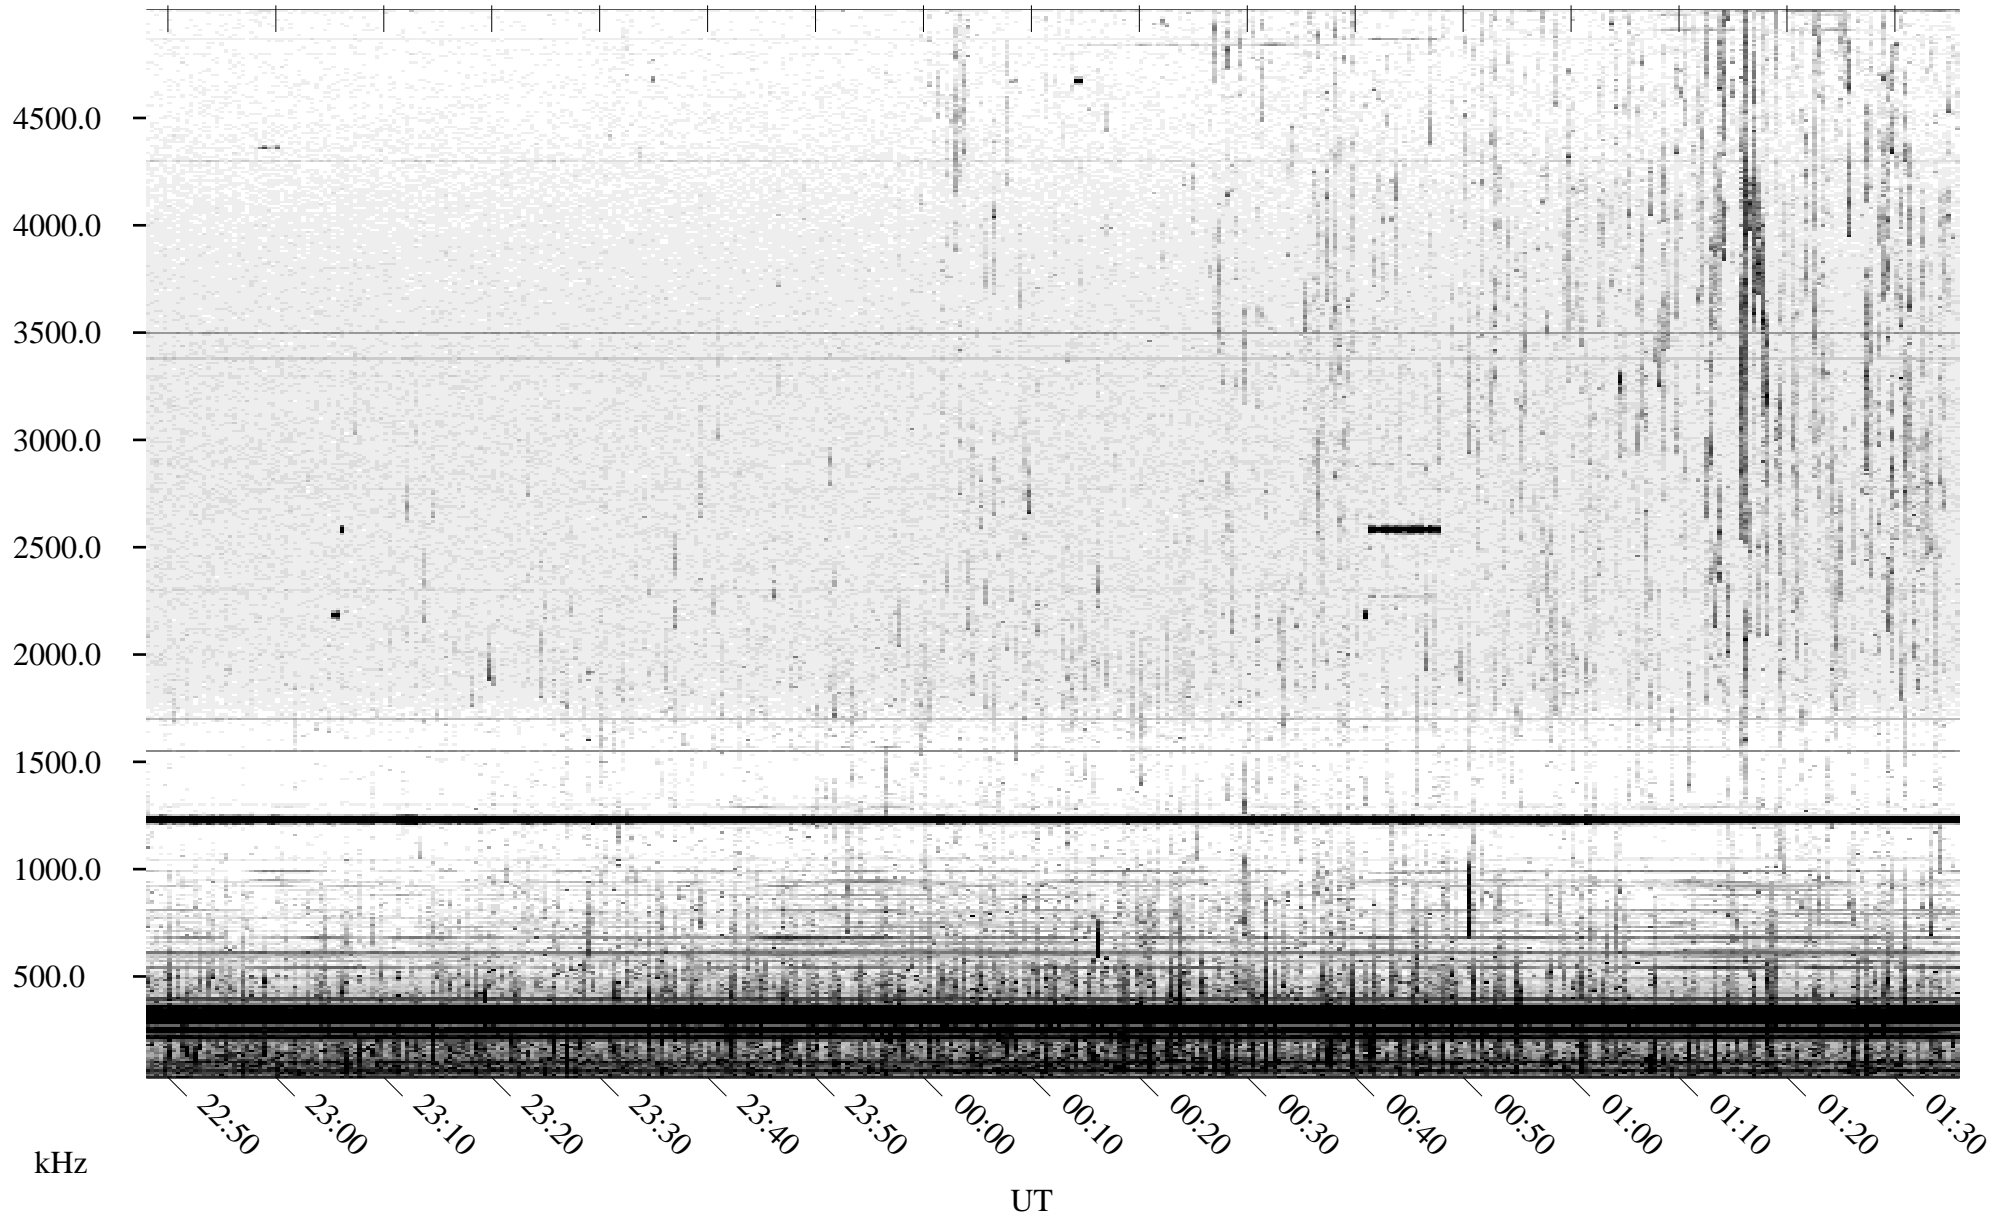

07/16/2004 Churchill, Manitoba

Linear Scale Black = 161 White = 15

ch04198l.r01m max_12

Page 1

07/16/2004 Churchill, Manitoba

Linear Scale Black = 161 White = 15

ch04198l.r01m max_12

Page 2

07/17/2004 Churchill, Manitoba

Linear Scale Black = 161 White = 15

ch04198l.r01m max_12

Page 3

07/17/2004 Churchill, Manitoba

Linear Scale Black = 161 White = 15

ch04198l.r01m max_12

Page 4

07/17/2004 Churchill, Manitoba

Linear Scale Black = 161 White = 15

ch04198l.r01m max_12

Page 5

07/17/2004 Churchill, Manitoba

Linear Scale Black = 161 White = 15

ch04198l.r01m max_12

Page 6

07/17/2004 Churchill, Manitoba

Linear Scale Black = 161 White = 15

ch04198l.r01m max_12

Page 7

07/17/2004 Churchill, Manitoba

Linear Scale Black = 161 White = 15

ch04198l.r01m max_12

Page 8