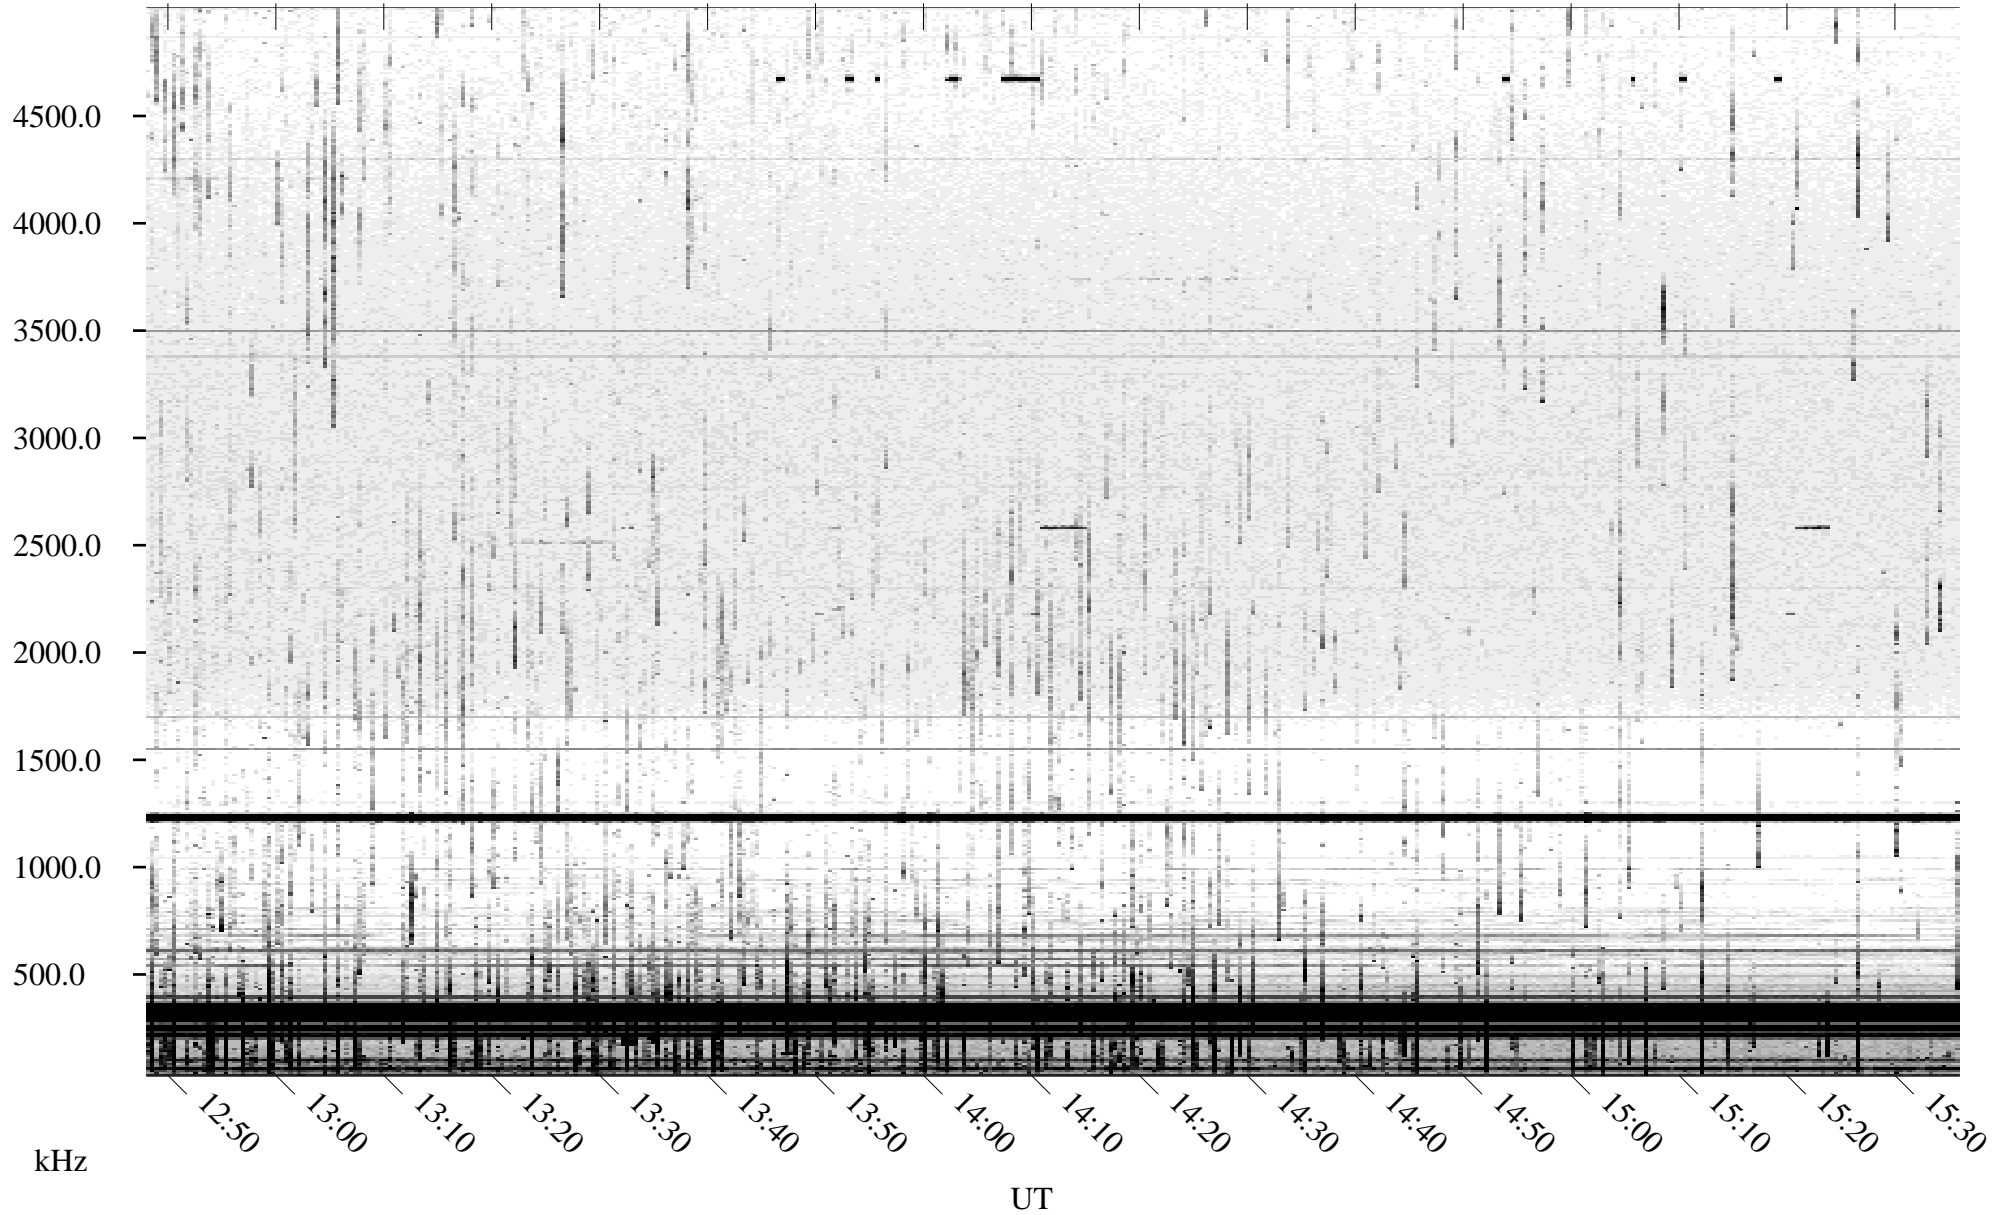

07/16/2004 Churchill, Manitoba

Linear Scale Black = 161 White = 15

ch04198l.r01m max_12

Page 1

07/16/2004 Churchill, Manitoba

Linear Scale Black = 161 White = 15

ch04198l.r01m max_12

Page 2

07/17/2004 Churchill, Manitoba

Linear Scale Black = 161 White = 15

ch04198l.r01m max_12

Page 3

07/17/2004 Churchill, Manitoba

Linear Scale Black = 161 White = 15

ch04198l.r01m max_12

Page 4

07/17/2004 Churchill, Manitoba

Linear Scale Black = 161 White = 15

ch04198l.r01m max_12

Page 5

07/17/2004 Churchill, Manitoba

Linear Scale Black = 161 White = 15

ch04198l.r01m max_12

Page 6

07/17/2004 Churchill, Manitoba

Linear Scale Black = 161 White = 15

ch04198l.r01m max_12

Page 7

07/17/2004 Churchill, Manitoba

Linear Scale Black = 161 White = 15

ch04198l.r01m max_12

Page 8