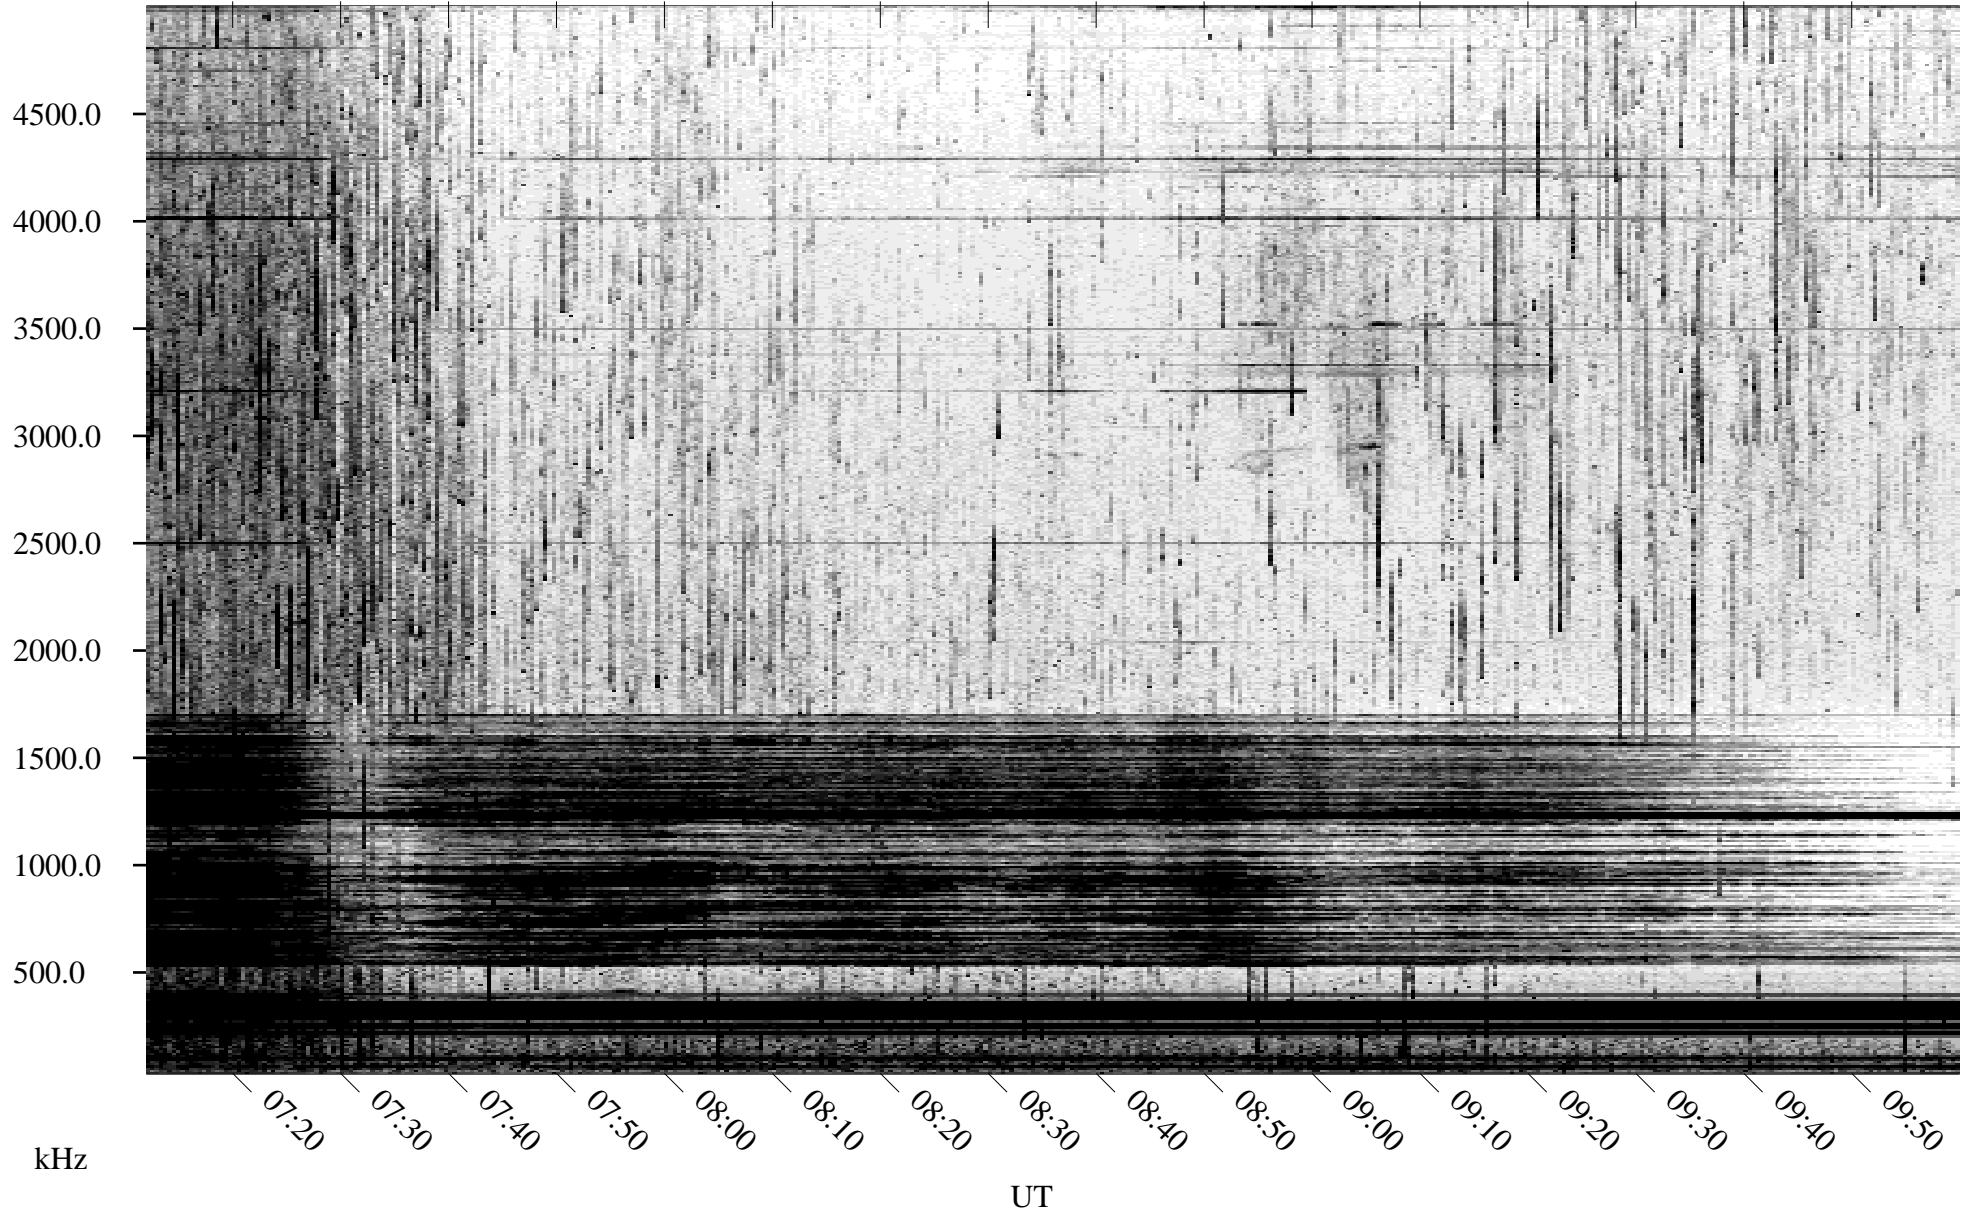

07/16/2004 Churchill, Manitoba

Linear Scale Black = 161 White = 15

ch04198l.r01m max_12

Page 1

07/16/2004 Churchill, Manitoba

Linear Scale Black = 161 White = 15

ch04198l.r01m max_12

Page 2

07/17/2004 Churchill, Manitoba

Linear Scale Black = 161 White = 15

ch04198l.r01m max_12

Page 3

07/17/2004 Churchill, Manitoba

Linear Scale Black = 161 White = 15

ch04198l.r01m max_12

Page 4

07/17/2004 Churchill, Manitoba

Linear Scale Black = 161 White = 15

ch04198l.r01m max_12

Page 5

07/17/2004 Churchill, Manitoba

Linear Scale Black = 161 White = 15

ch04198l.r01m max_12

Page 6

07/17/2004 Churchill, Manitoba

Linear Scale Black = 161 White = 15

ch04198l.r01m max_12

Page 7

07/17/2004 Churchill, Manitoba

Linear Scale Black = 161 White = 15

ch04198l.r01m max_12

Page 8