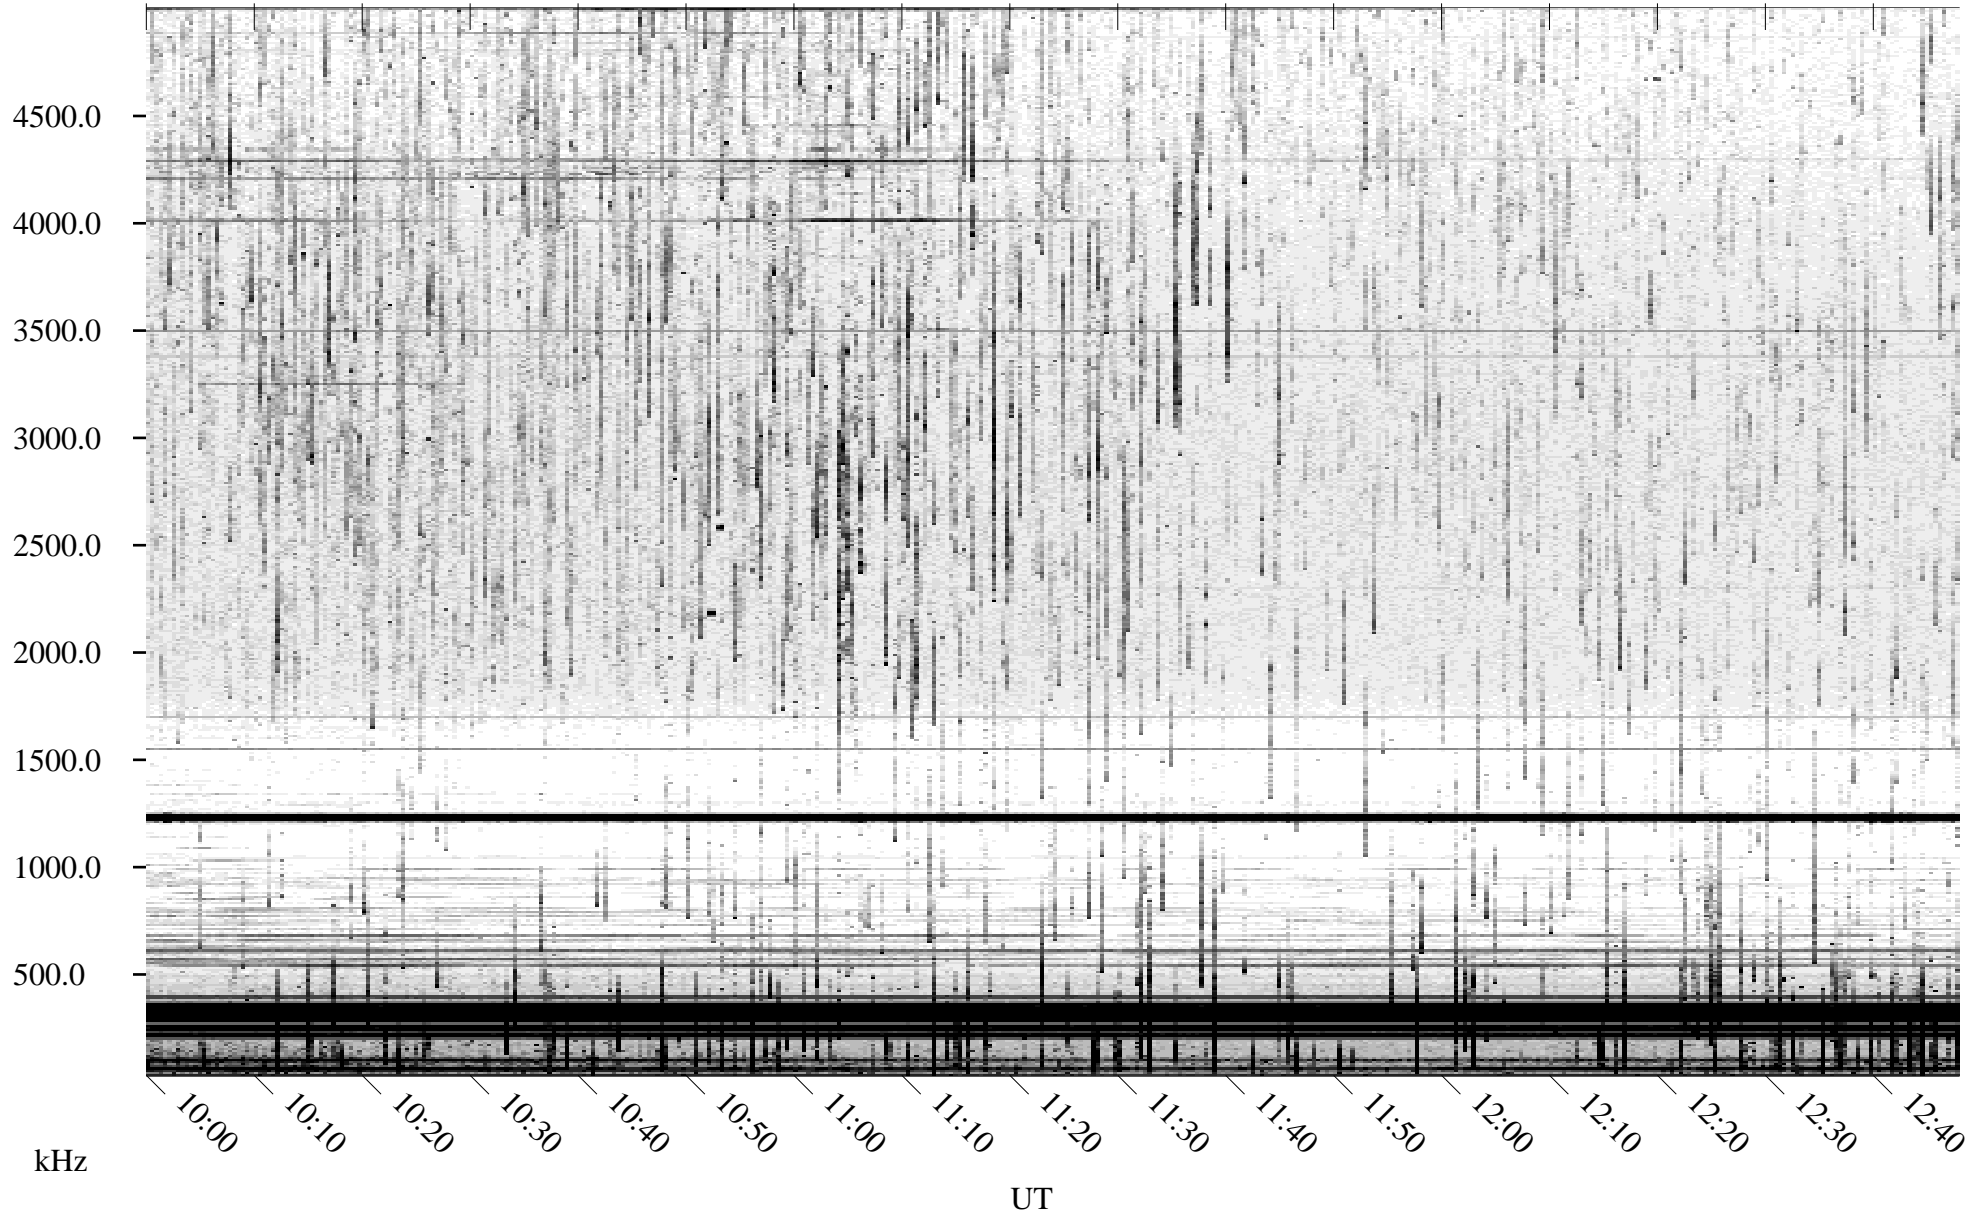

07/16/2004 Churchill, Manitoba

Linear Scale Black = 161 White = 15

ch04198l.r01m max_12

Page 1

07/16/2004 Churchill, Manitoba

Linear Scale Black = 161 White = 15

ch04198l.r01m max_12

Page 2

07/17/2004 Churchill, Manitoba

Linear Scale Black = 161 White = 15

ch04198l.r01m max_12

Page 3

07/17/2004 Churchill, Manitoba

Linear Scale Black = 161 White = 15

ch04198l.r01m max_12

Page 4

07/17/2004 Churchill, Manitoba

Linear Scale Black = 161 White = 15

ch04198l.r01m max_12

Page 5

07/17/2004 Churchill, Manitoba

Linear Scale Black = 161 White = 15

ch04198l.r01m max_12

Page 6

07/17/2004 Churchill, Manitoba

Linear Scale Black = 161 White = 15

ch04198l.r01m max_12

Page 7

07/17/2004 Churchill, Manitoba

Linear Scale Black = 161 White = 15

ch04198l.r01m max_12

Page 8