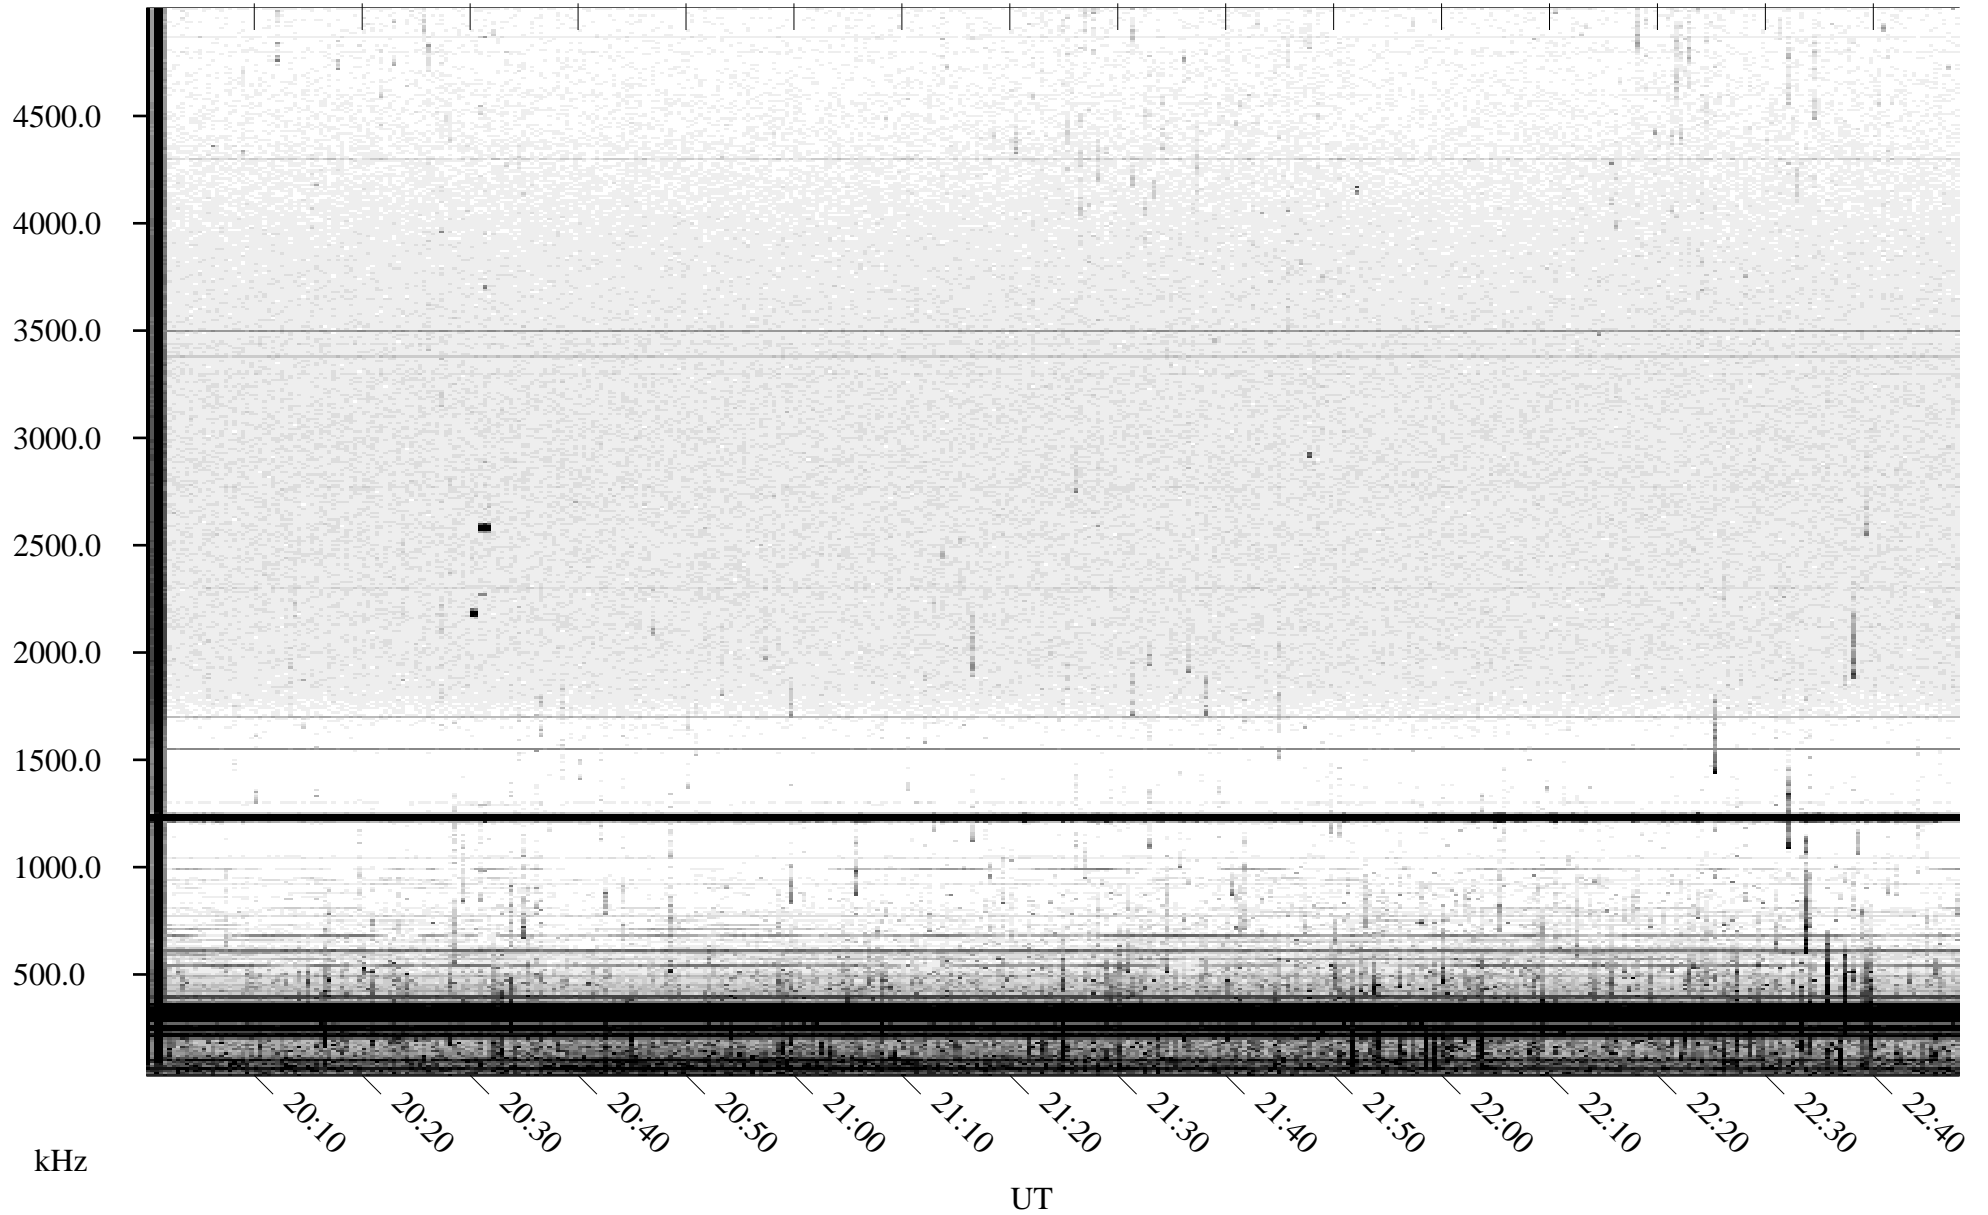

07/16/2004 Churchill, Manitoba

Linear Scale Black = 161 White = 15

ch04198l.r01m max_12

Page 1

07/16/2004 Churchill, Manitoba

Linear Scale Black = 161 White = 15

ch04198l.r01m max_12

Page 2

07/17/2004 Churchill, Manitoba

Linear Scale Black = 161 White = 15

ch04198l.r01m max_12

Page 3

07/17/2004 Churchill, Manitoba

Linear Scale Black = 161 White = 15

ch04198l.r01m max_12

Page 4

07/17/2004 Churchill, Manitoba

Linear Scale Black = 161 White = 15

ch04198l.r01m max_12

Page 5

07/17/2004 Churchill, Manitoba

Linear Scale Black = 161 White = 15

ch04198l.r01m max_12

Page 6

07/17/2004 Churchill, Manitoba

Linear Scale Black = 161 White = 15

ch04198l.r01m max_12

Page 7

07/17/2004 Churchill, Manitoba

Linear Scale Black = 161 White = 15

ch04198l.r01m max_12

Page 8