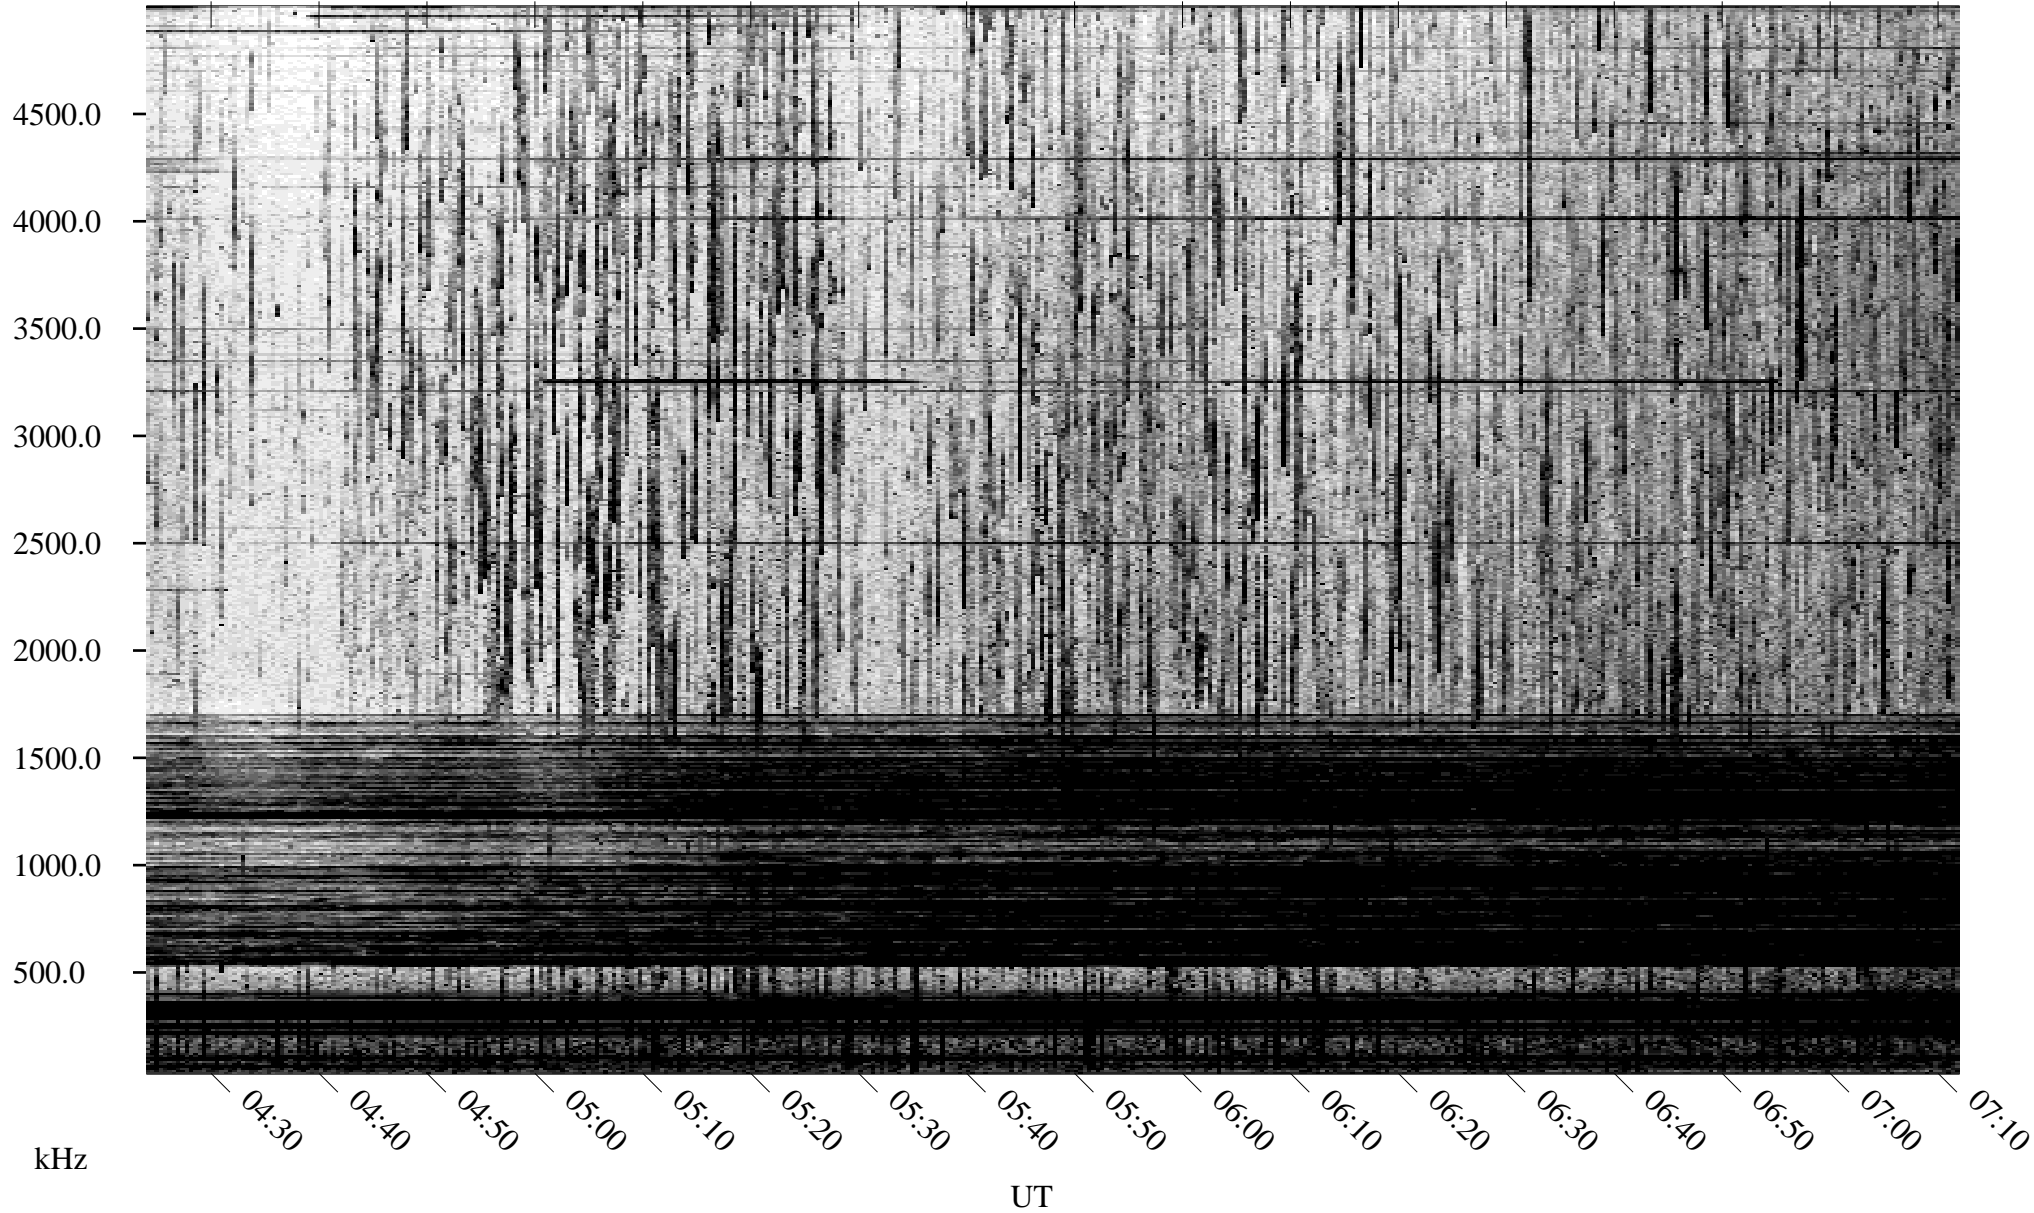

07/16/2004 Churchill, Manitoba

Linear Scale Black = 161 White = 15

ch04198l.r01m max_12

Page 1

07/16/2004 Churchill, Manitoba

Linear Scale Black = 161 White = 15

ch04198l.r01m max_12

Page 2

07/17/2004 Churchill, Manitoba

Linear Scale Black = 161 White = 15

ch04198l.r01m max_12

Page 3

07/17/2004 Churchill, Manitoba

Linear Scale Black = 161 White = 15

ch04198l.r01m max_12

Page 4

07/17/2004 Churchill, Manitoba

Linear Scale Black = 161 White = 15

ch04198l.r01m max_12

Page 5

07/17/2004 Churchill, Manitoba

Linear Scale Black = 161 White = 15

ch04198l.r01m max_12

Page 6

07/17/2004 Churchill, Manitoba

Linear Scale Black = 161 White = 15

ch04198l.r01m max_12

Page 7

07/17/2004 Churchill, Manitoba

Linear Scale Black = 161 White = 15

ch04198l.r01m max_12

Page 8