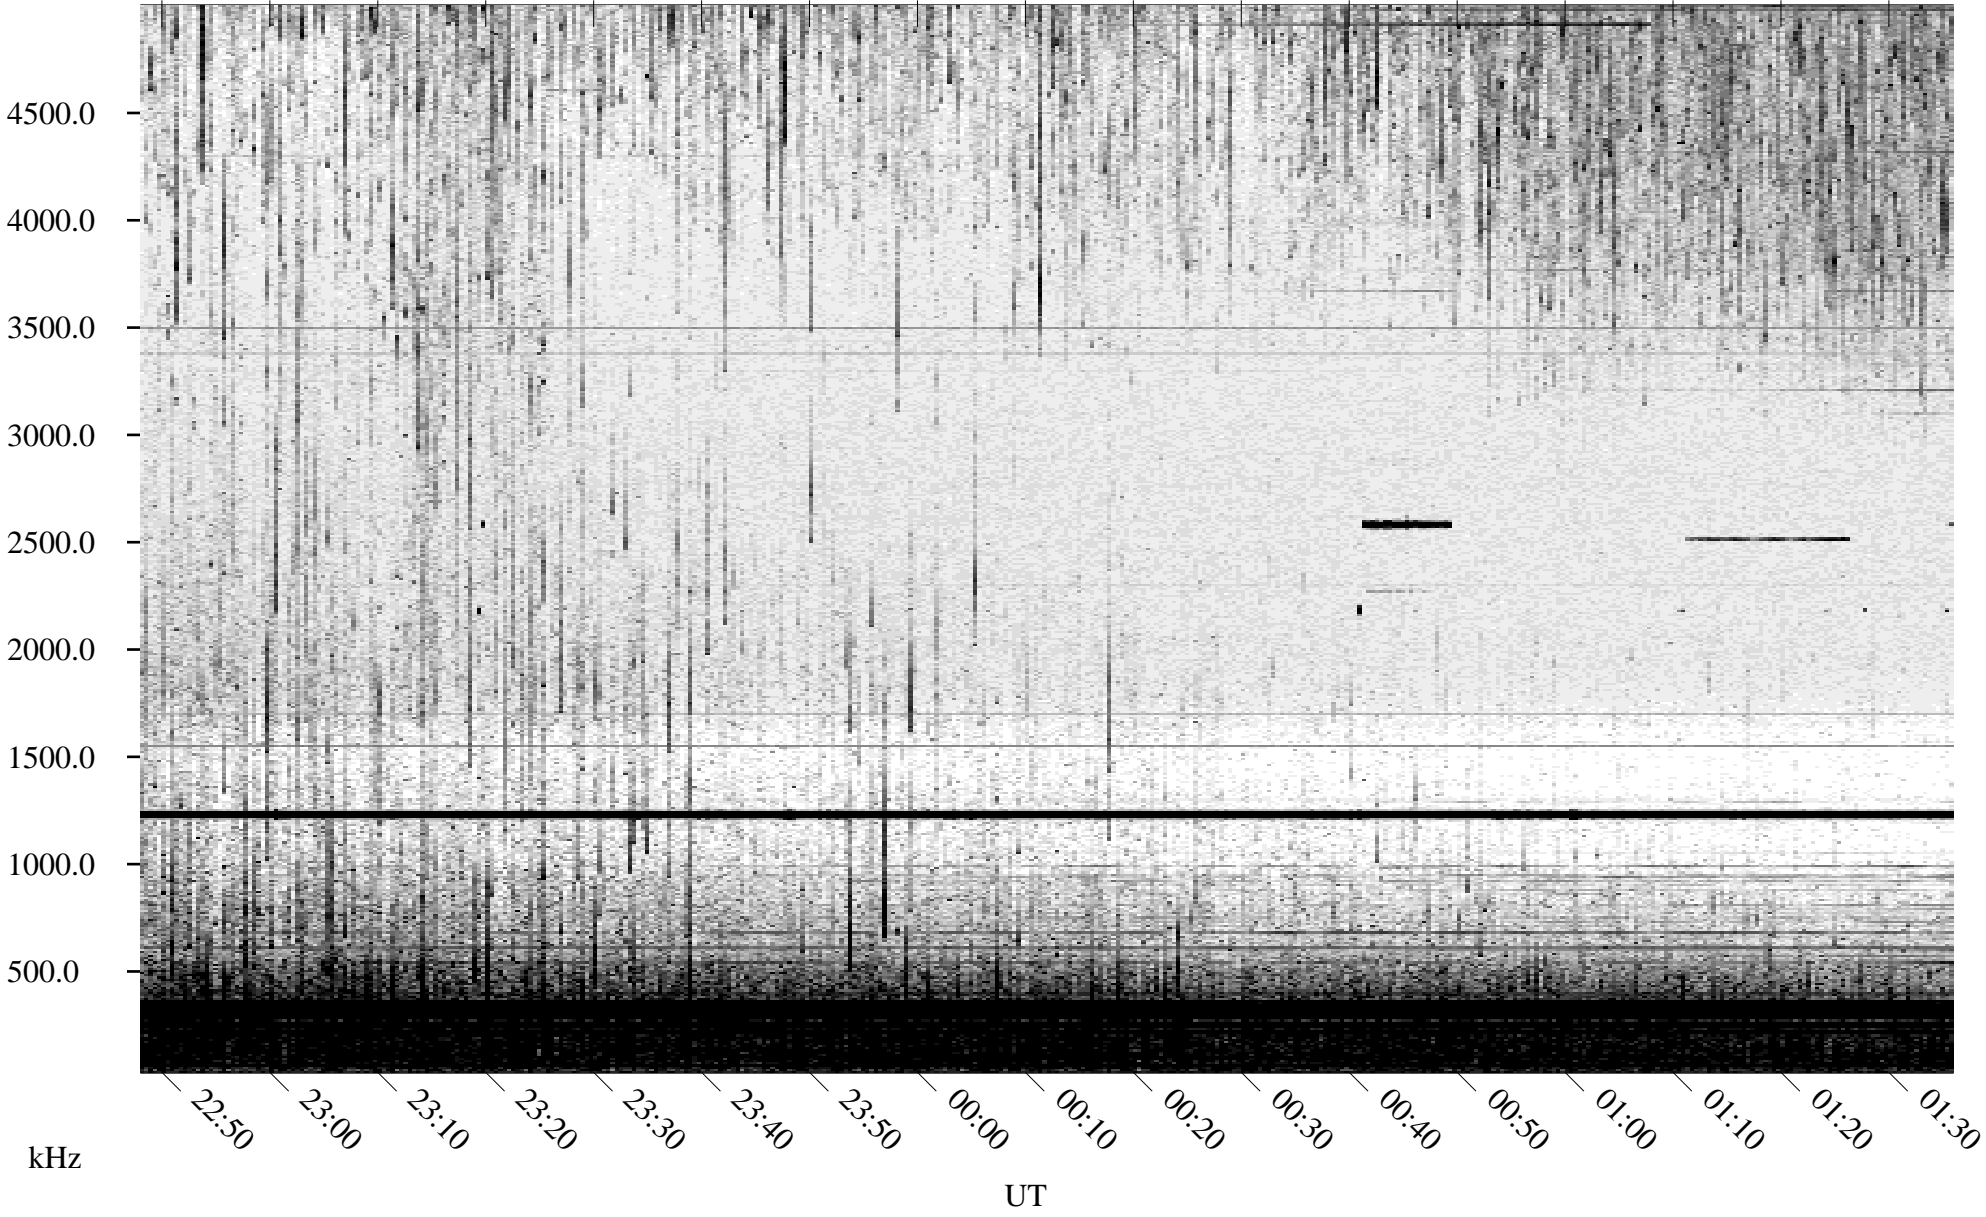

07/18/2004 Churchill, Manitoba

Linear Scale Black = 161 White = 15

ch04200l.r03m max_12

Page 1

07/18/2004 Churchill, Manitoba

Linear Scale Black = 161 White = 15

ch04200l.r03m max_12

07/19/2004 Churchill, Manitoba

Linear Scale Black = 161 White = 15

ch04200l.r03m max_12

Page 3

07/19/2004 Churchill, Manitoba

Linear Scale Black = 161 White = 15

ch04200l.r03m max_12

Page 4

07/19/2004 Churchill, Manitoba

Linear Scale Black = 161 White = 15

ch04200l.r03m max_12

Page 5

07/19/2004 Churchill, Manitoba

Linear Scale Black = 161 White = 15

ch04200l.r03m max_12

Page 6

07/19/2004 Churchill, Manitoba

Linear Scale Black = 161 White = 15

ch04200l.r03m max_12

Page 7

07/19/2004 Churchill, Manitoba

Linear Scale Black = 161 White = 15

ch04200l.r03m max_12