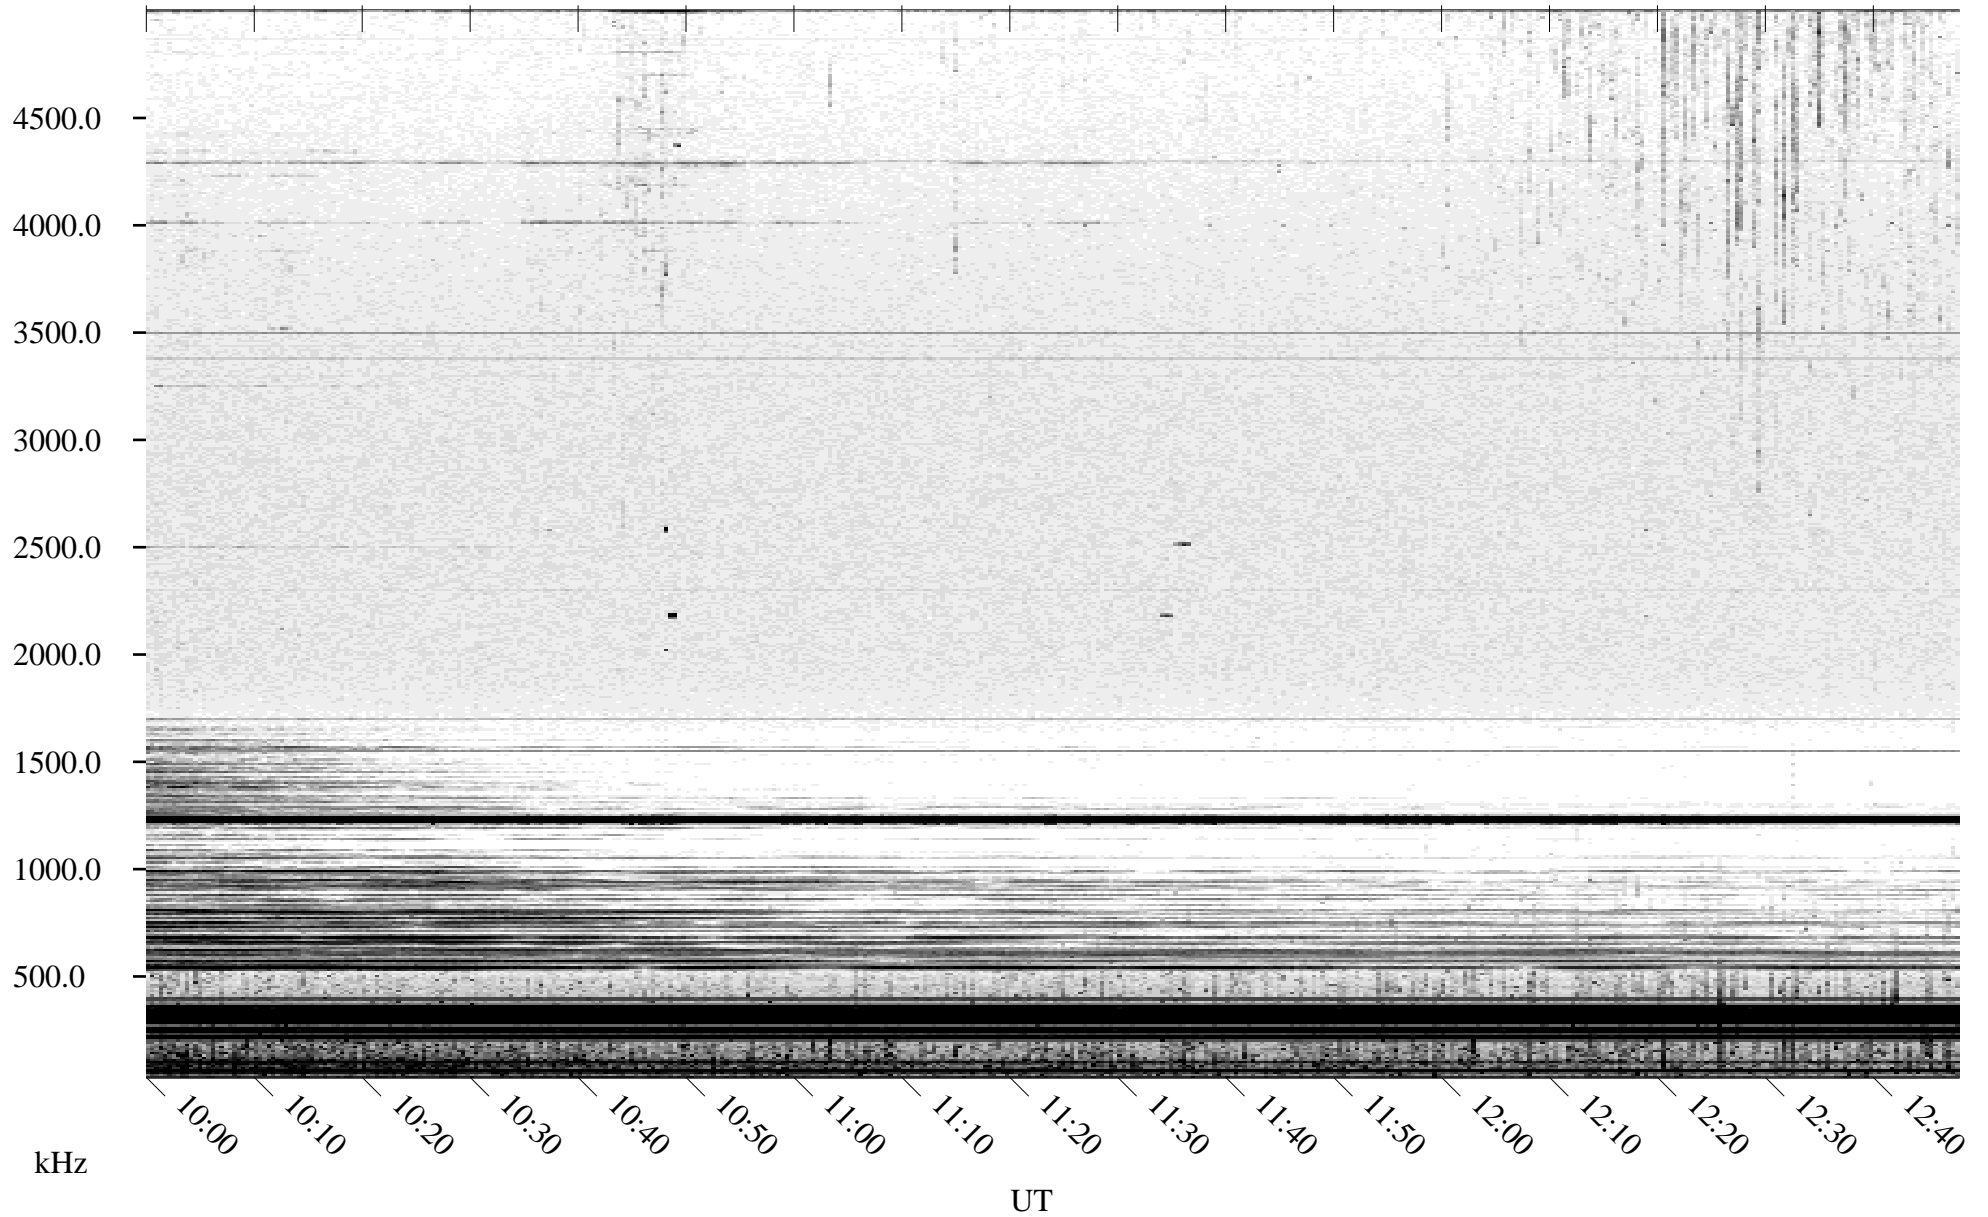

07/18/2004 Churchill, Manitoba

Linear Scale Black = 161 White = 15

ch04200l.r03m max_12

Page 1

07/18/2004 Churchill, Manitoba

Linear Scale Black = 161 White = 15

ch04200l.r03m max_12

07/19/2004 Churchill, Manitoba

Linear Scale Black = 161 White = 15

ch04200l.r03m max_12

Page 3

07/19/2004 Churchill, Manitoba

Linear Scale Black = 161 White = 15

ch04200l.r03m max_12

Page 4

07/19/2004 Churchill, Manitoba

Linear Scale Black = 161 White = 15

ch04200l.r03m max_12

Page 5

07/19/2004 Churchill, Manitoba

Linear Scale Black = 161 White = 15

ch04200l.r03m max_12

Page 6

07/19/2004 Churchill, Manitoba

Linear Scale Black = 161 White = 15

ch04200l.r03m max_12

Page 7

07/19/2004 Churchill, Manitoba

Linear Scale Black = 161 White = 15

ch04200l.r03m max_12