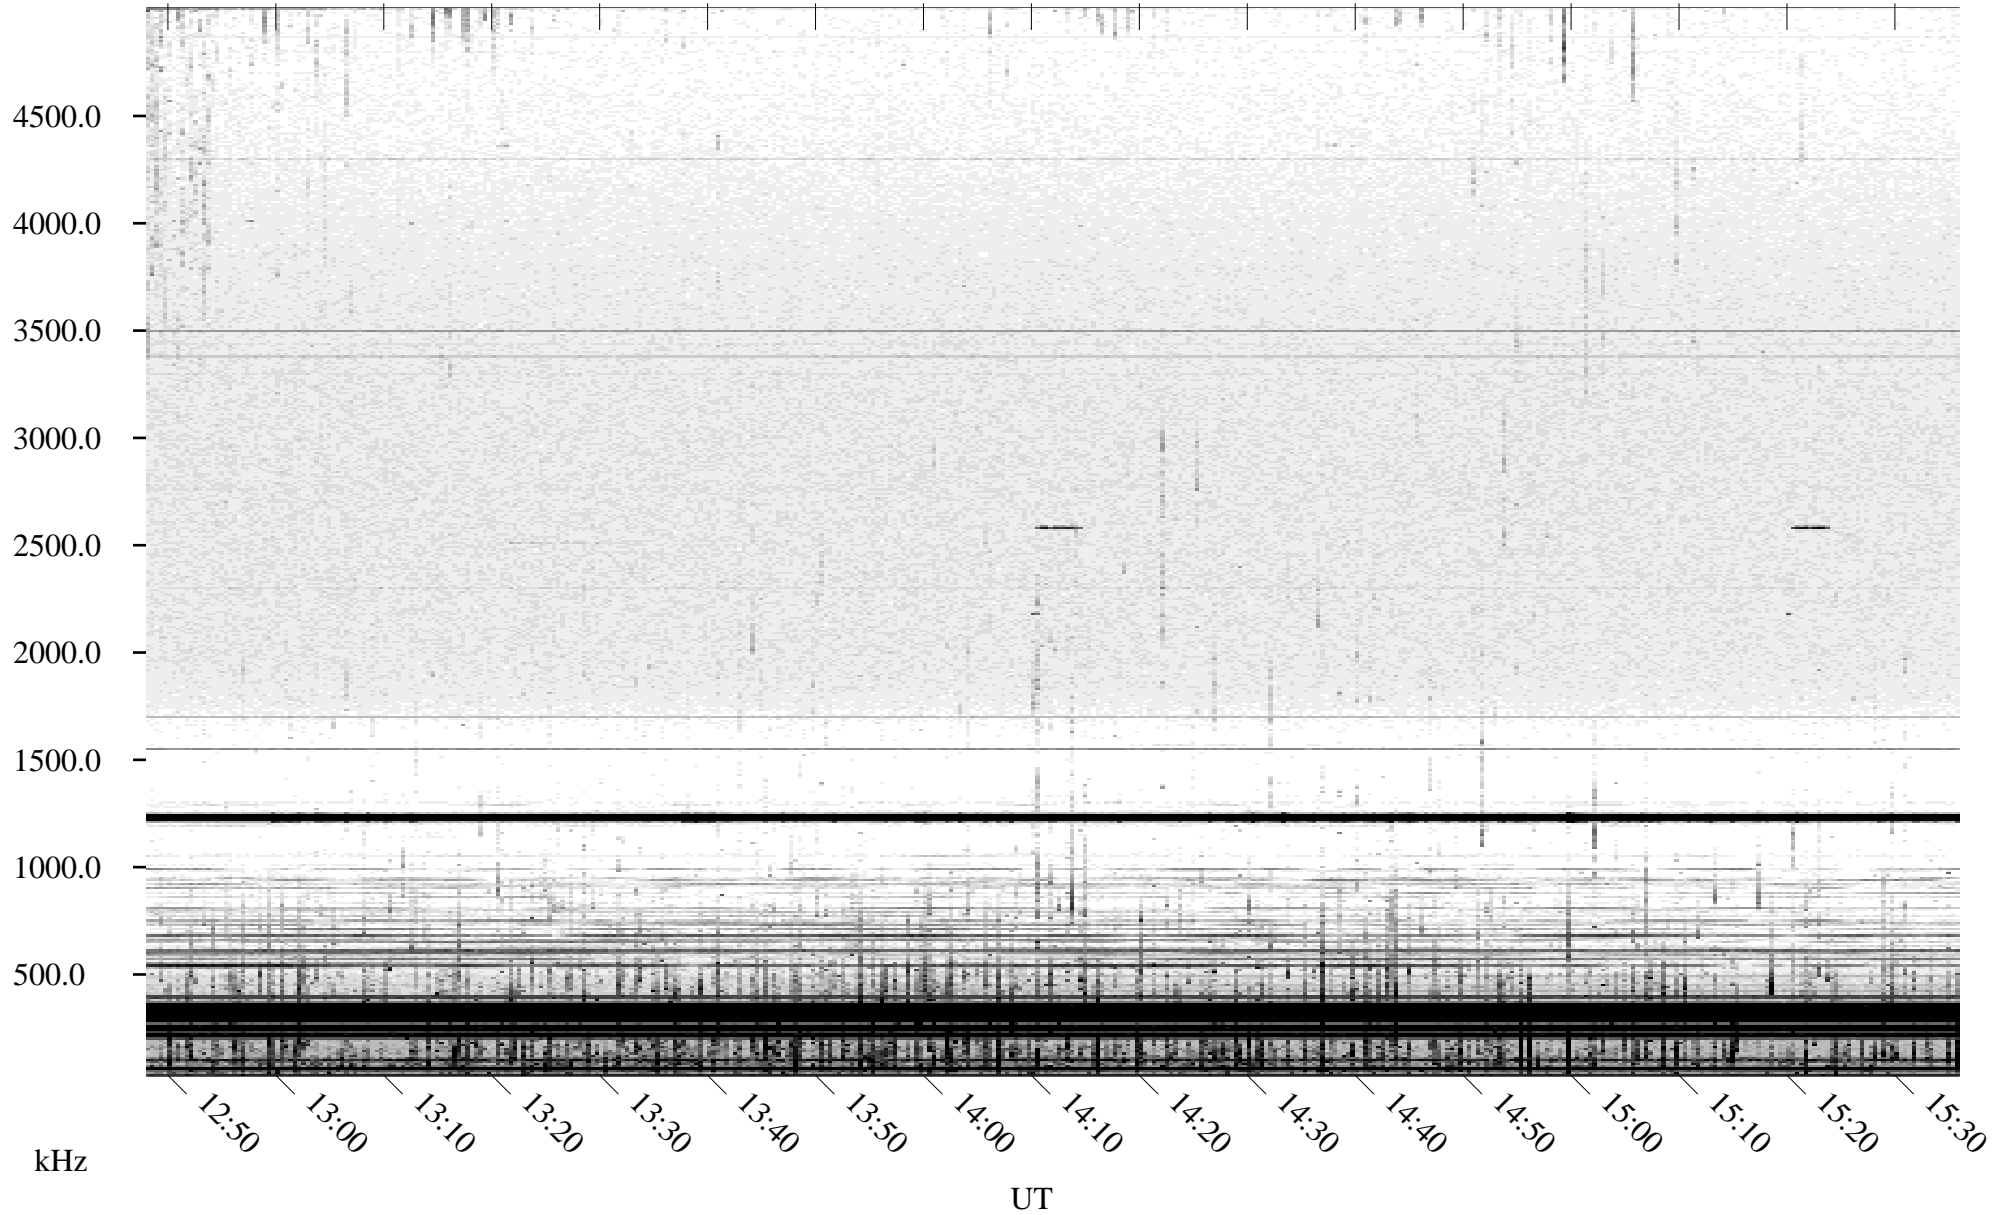

07/18/2004 Churchill, Manitoba

Linear Scale Black = 161 White = 15

ch04200l.r03m max_12

Page 1

07/18/2004 Churchill, Manitoba

Linear Scale Black = 161 White = 15

ch04200l.r03m max_12

07/19/2004 Churchill, Manitoba

Linear Scale Black = 161 White = 15

ch04200l.r03m max_12

Page 3

07/19/2004 Churchill, Manitoba

Linear Scale Black = 161 White = 15

ch04200l.r03m max_12

Page 4

07/19/2004 Churchill, Manitoba

Linear Scale Black = 161 White = 15

ch04200l.r03m max_12

Page 5

07/19/2004 Churchill, Manitoba

Linear Scale Black = 161 White = 15

ch04200l.r03m max_12

Page 6

07/19/2004 Churchill, Manitoba

Linear Scale Black = 161 White = 15

ch04200l.r03m max_12

Page 7

07/19/2004 Churchill, Manitoba

Linear Scale Black = 161 White = 15

ch04200l.r03m max_12