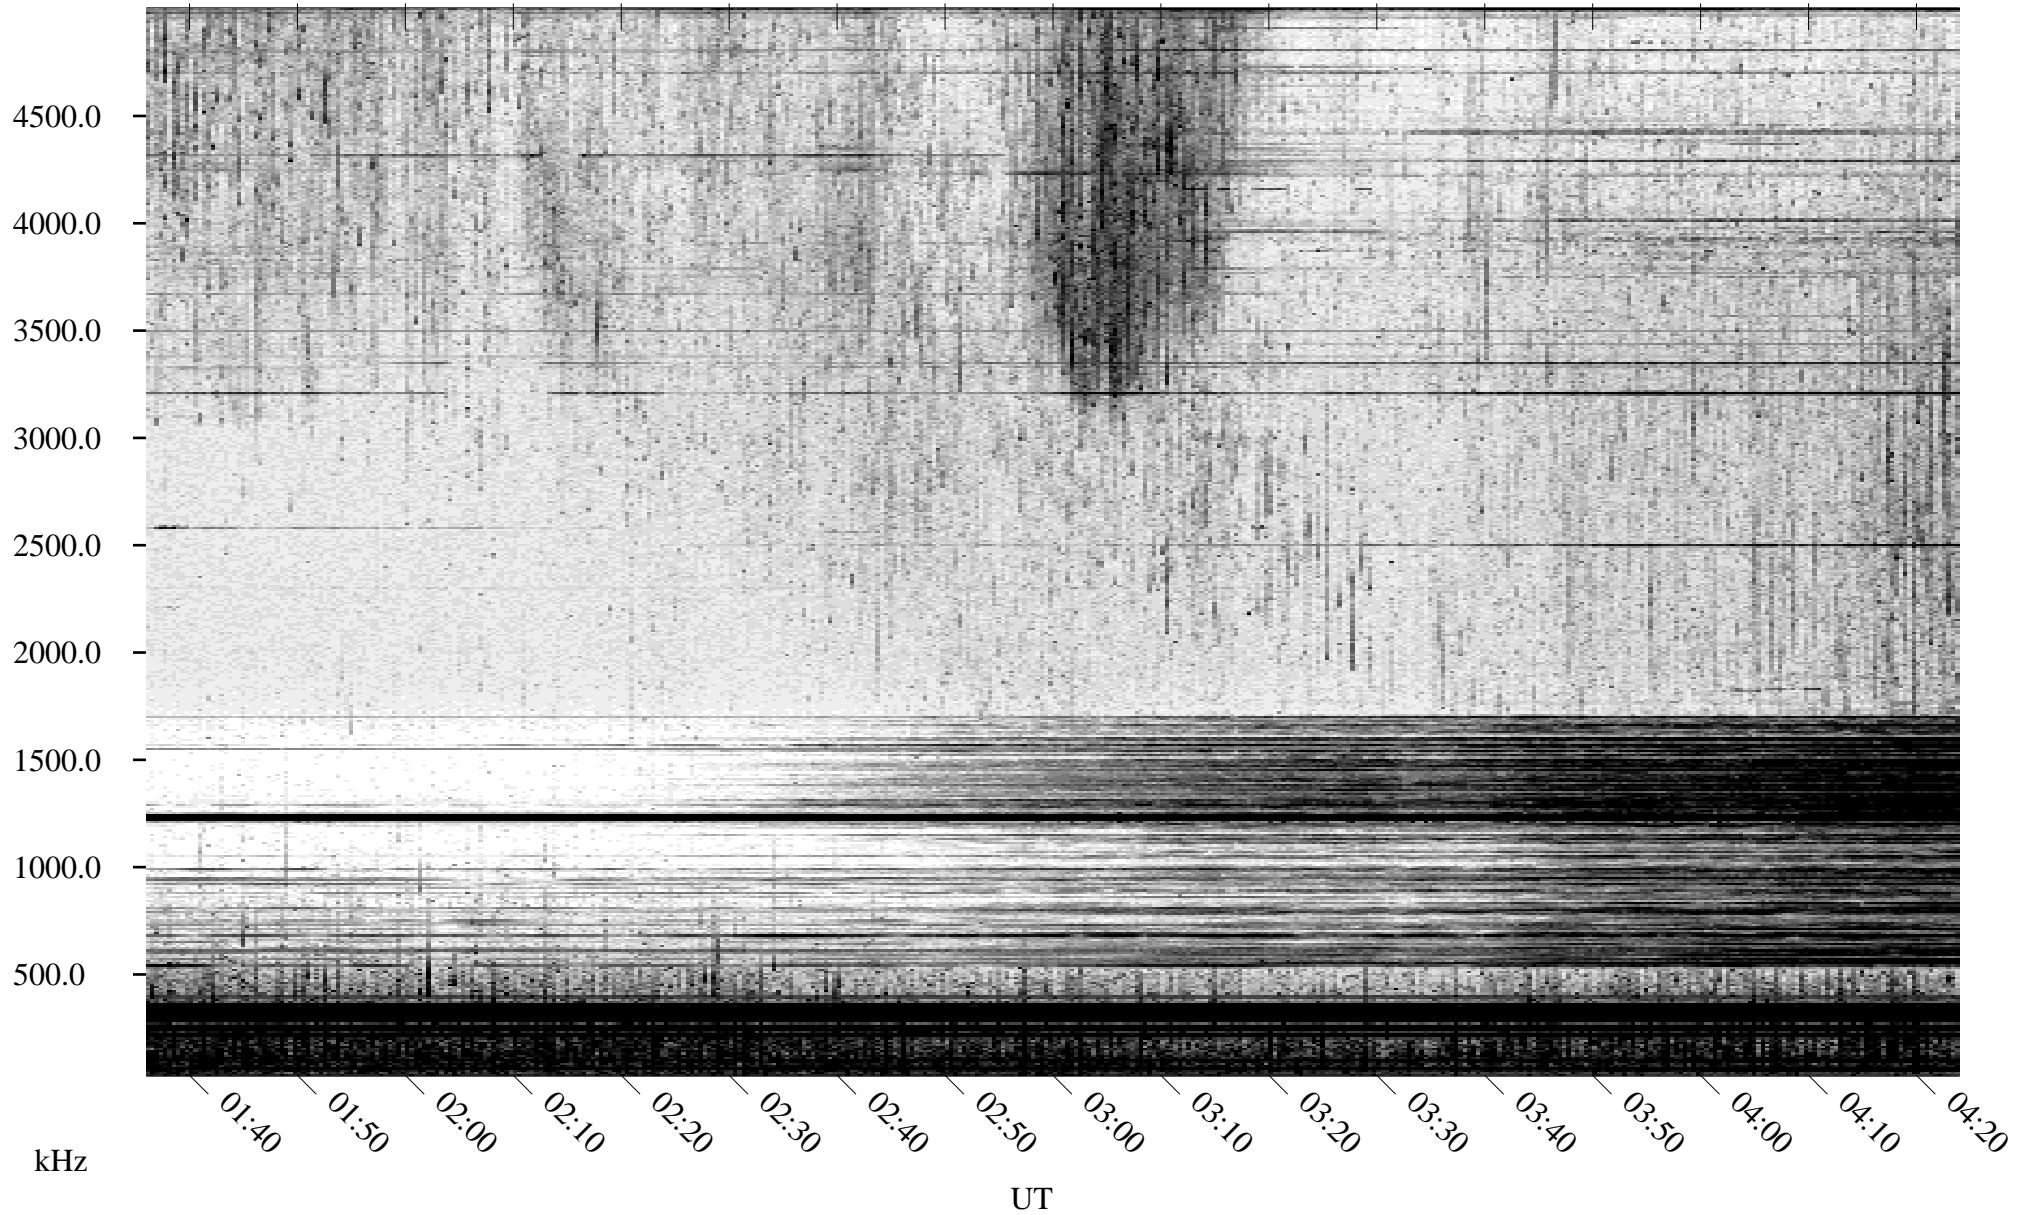

07/18/2004 Churchill, Manitoba

Linear Scale Black = 161 White = 15

ch04200l.r03m max_12

Page 1

07/18/2004 Churchill, Manitoba

Linear Scale Black = 161 White = 15

ch04200l.r03m max_12

07/19/2004 Churchill, Manitoba

Linear Scale Black = 161 White = 15

ch04200l.r03m max_12

Page 3

07/19/2004 Churchill, Manitoba

Linear Scale Black = 161 White = 15

ch04200l.r03m max_12

Page 4

07/19/2004 Churchill, Manitoba

Linear Scale Black = 161 White = 15

ch04200l.r03m max_12

Page 5

07/19/2004 Churchill, Manitoba

Linear Scale Black = 161 White = 15

ch04200l.r03m max_12

Page 6

07/19/2004 Churchill, Manitoba

Linear Scale Black = 161 White = 15

ch04200l.r03m max_12

Page 7

07/19/2004 Churchill, Manitoba

Linear Scale Black = 161 White = 15

ch04200l.r03m max_12