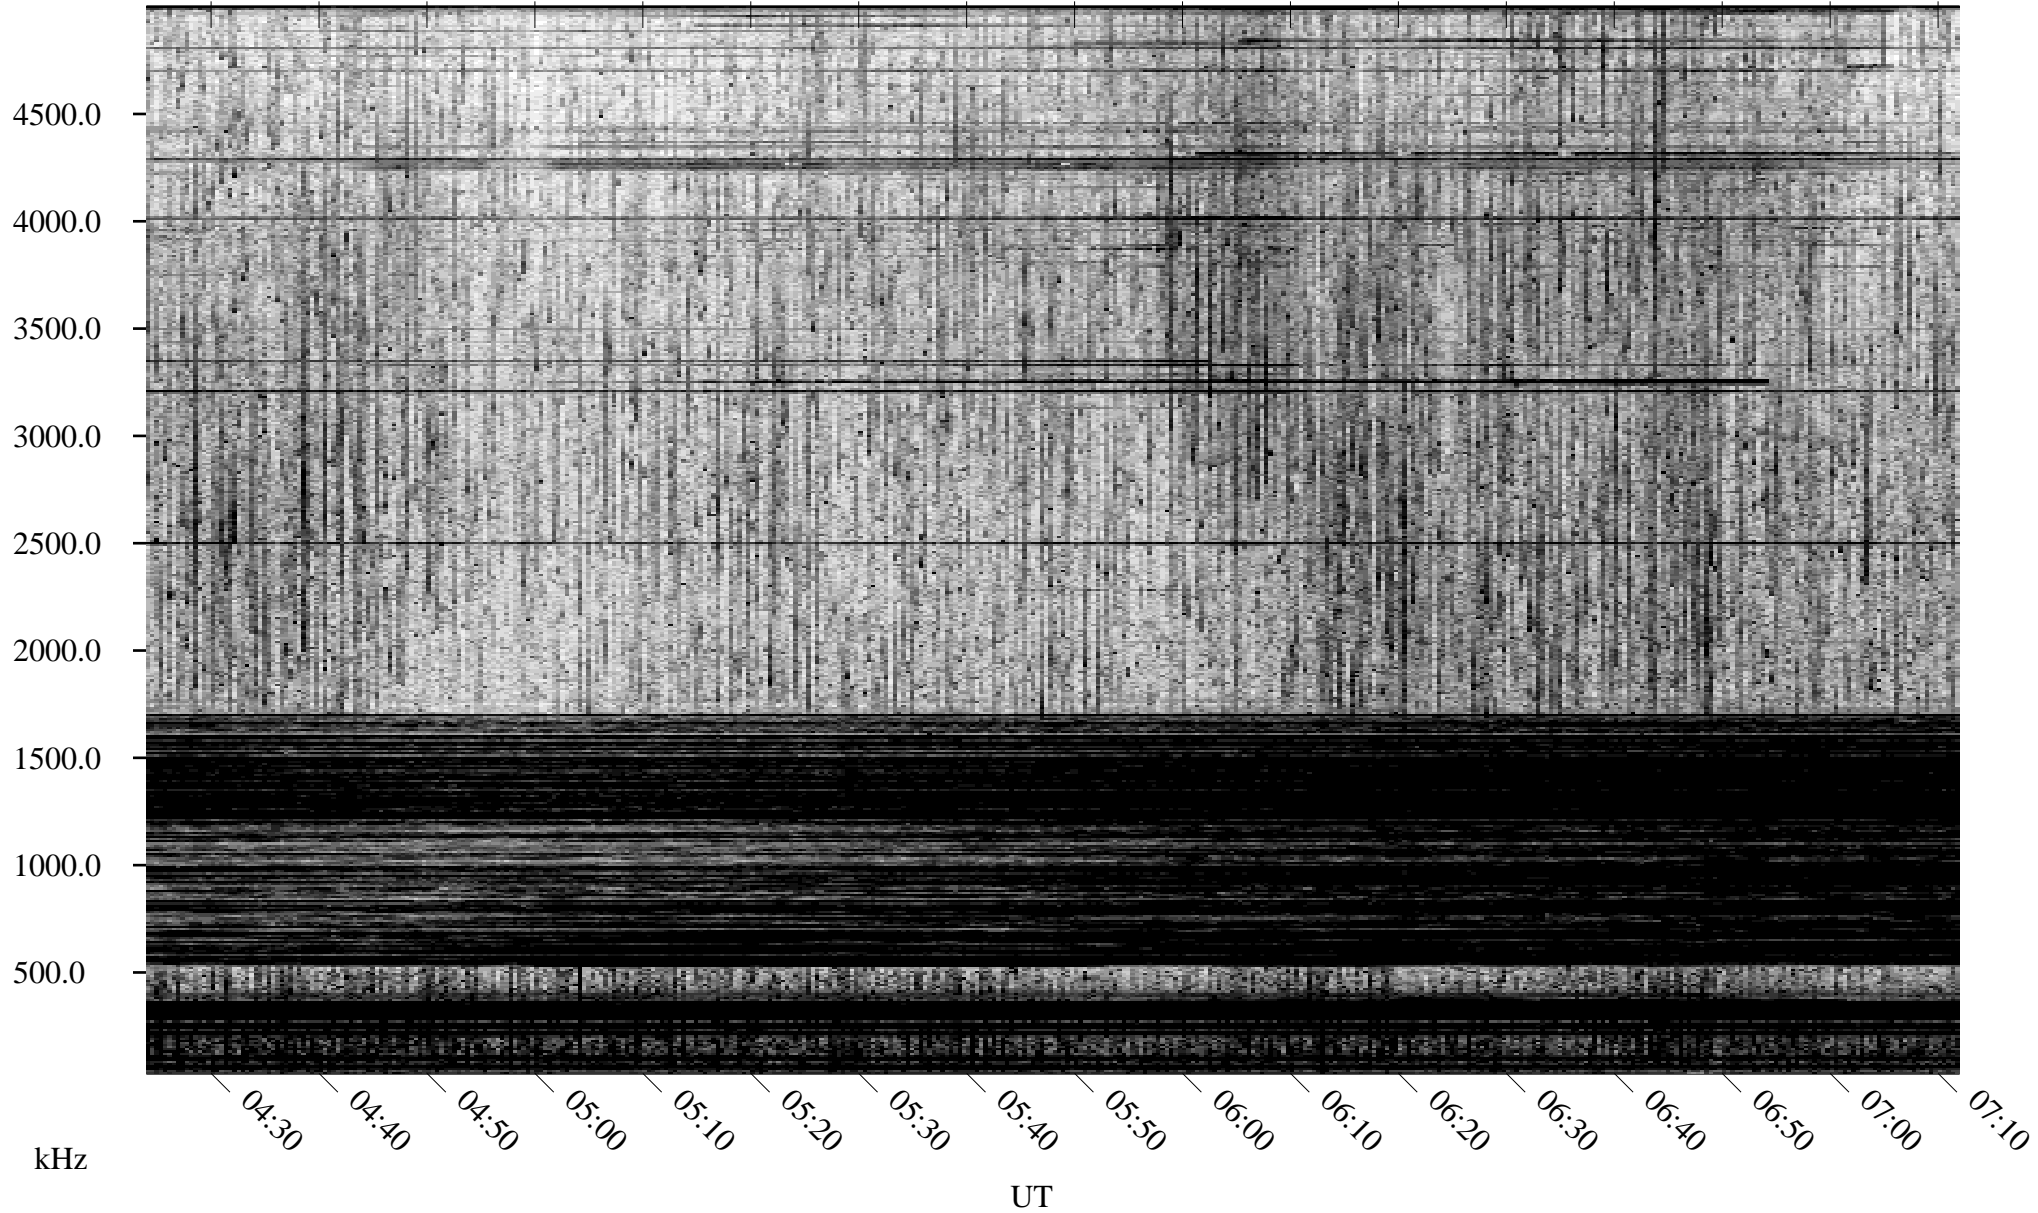

07/18/2004 Churchill, Manitoba

Linear Scale Black = 161 White = 15

ch04200l.r03m max_12

Page 1

07/18/2004 Churchill, Manitoba

Linear Scale Black = 161 White = 15

ch04200l.r03m max_12

07/19/2004 Churchill, Manitoba

Linear Scale Black = 161 White = 15

ch04200l.r03m max_12

Page 3

07/19/2004 Churchill, Manitoba

Linear Scale Black = 161 White = 15

ch04200l.r03m max_12

Page 4

07/19/2004 Churchill, Manitoba

Linear Scale Black = 161 White = 15

ch04200l.r03m max_12

Page 5

07/19/2004 Churchill, Manitoba

Linear Scale Black = 161 White = 15

ch04200l.r03m max_12

Page 6

07/19/2004 Churchill, Manitoba

Linear Scale Black = 161 White = 15

ch04200l.r03m max_12

Page 7

07/19/2004 Churchill, Manitoba

Linear Scale Black = 161 White = 15

ch04200l.r03m max_12