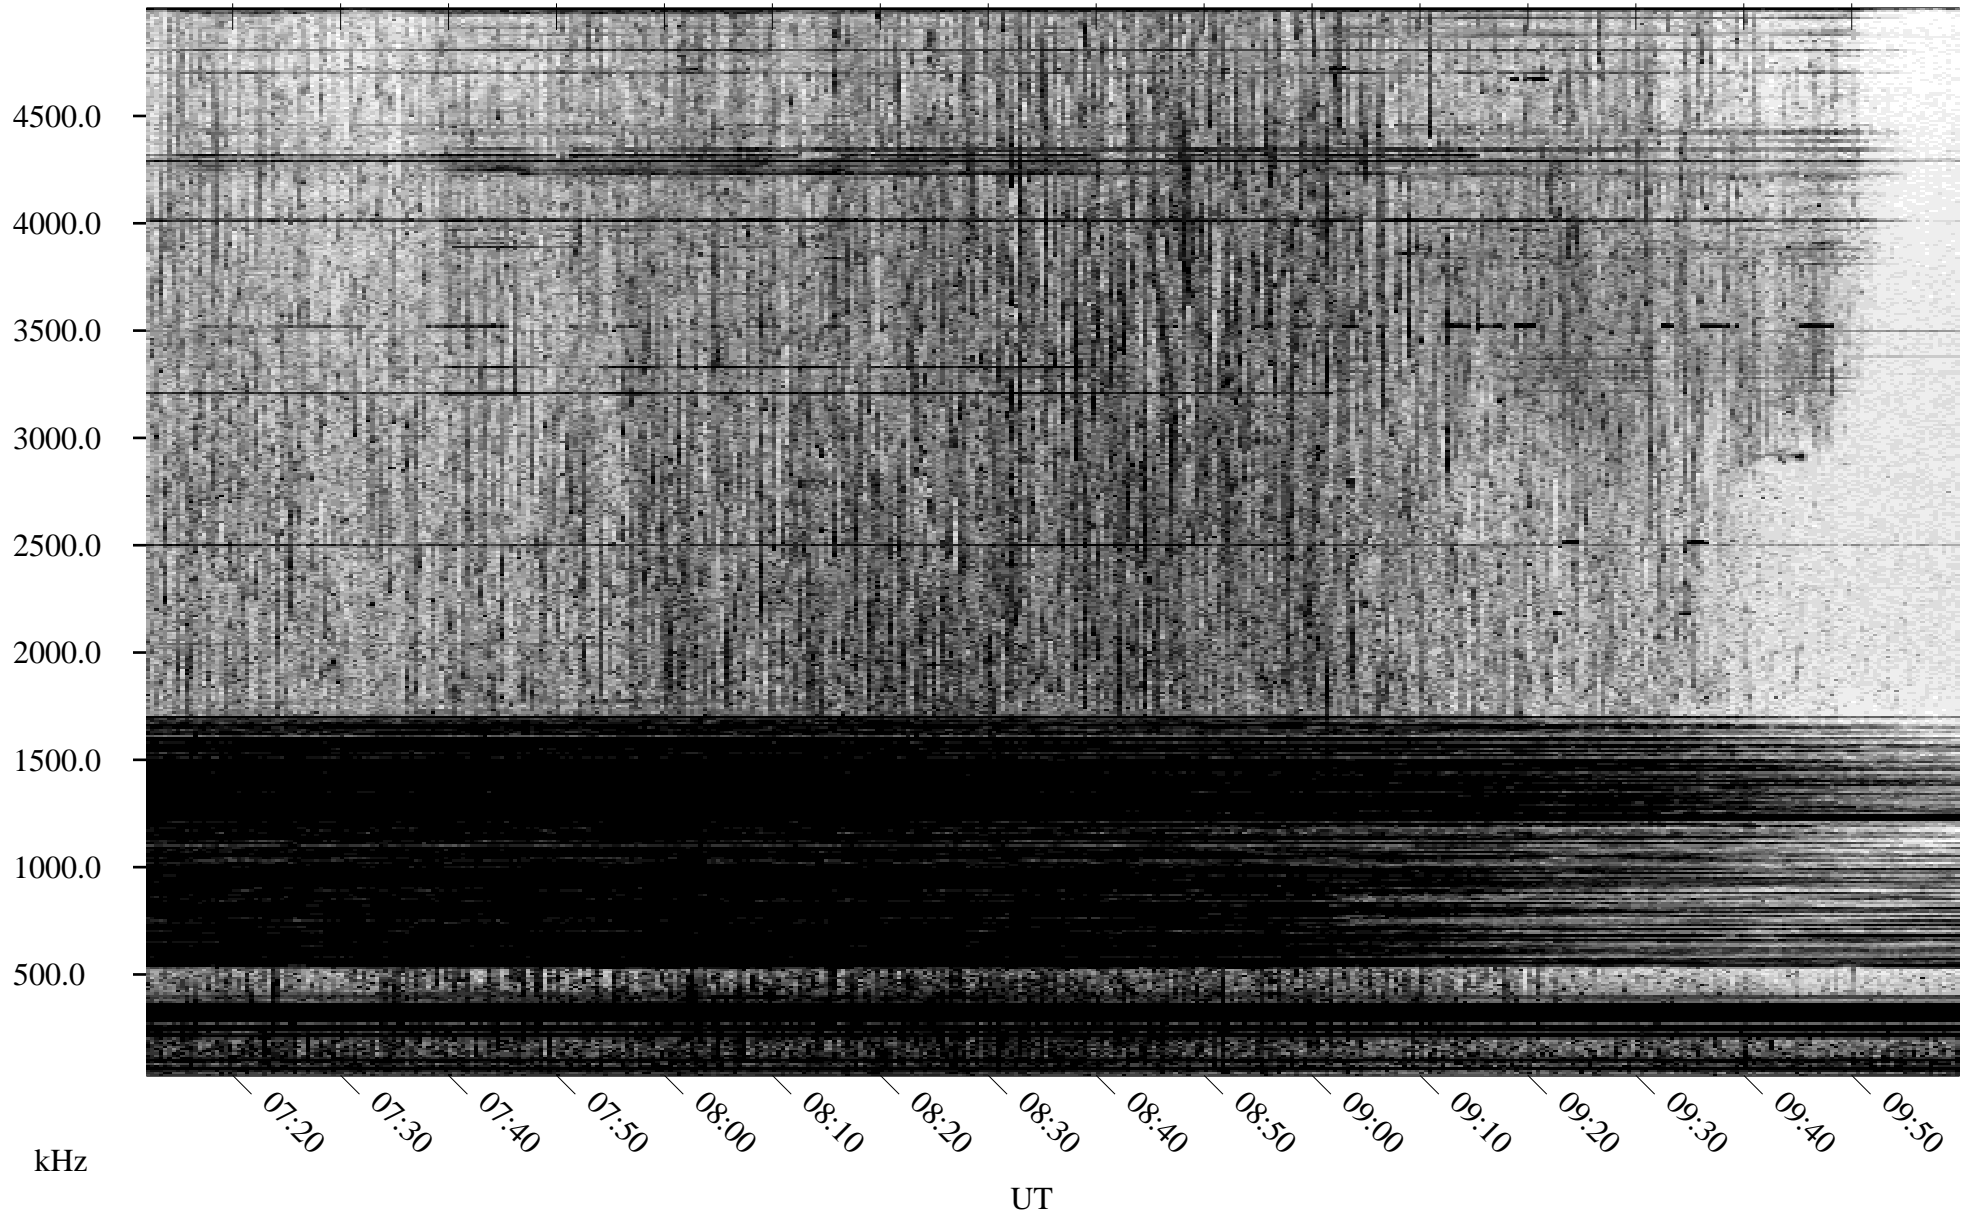

07/18/2004 Churchill, Manitoba

Linear Scale Black = 161 White = 15

ch04200l.r03m max_12

Page 1

07/18/2004 Churchill, Manitoba

Linear Scale Black = 161 White = 15

ch04200l.r03m max_12

07/19/2004 Churchill, Manitoba

Linear Scale Black = 161 White = 15

ch04200l.r03m max_12

Page 3

07/19/2004 Churchill, Manitoba

Linear Scale Black = 161 White = 15

ch04200l.r03m max_12

Page 4

07/19/2004 Churchill, Manitoba

Linear Scale Black = 161 White = 15

ch04200l.r03m max_12

Page 5

07/19/2004 Churchill, Manitoba

Linear Scale Black = 161 White = 15

ch04200l.r03m max_12

Page 6

07/19/2004 Churchill, Manitoba

Linear Scale Black = 161 White = 15

ch04200l.r03m max_12

Page 7

07/19/2004 Churchill, Manitoba

Linear Scale Black = 161 White = 15

ch04200l.r03m max_12