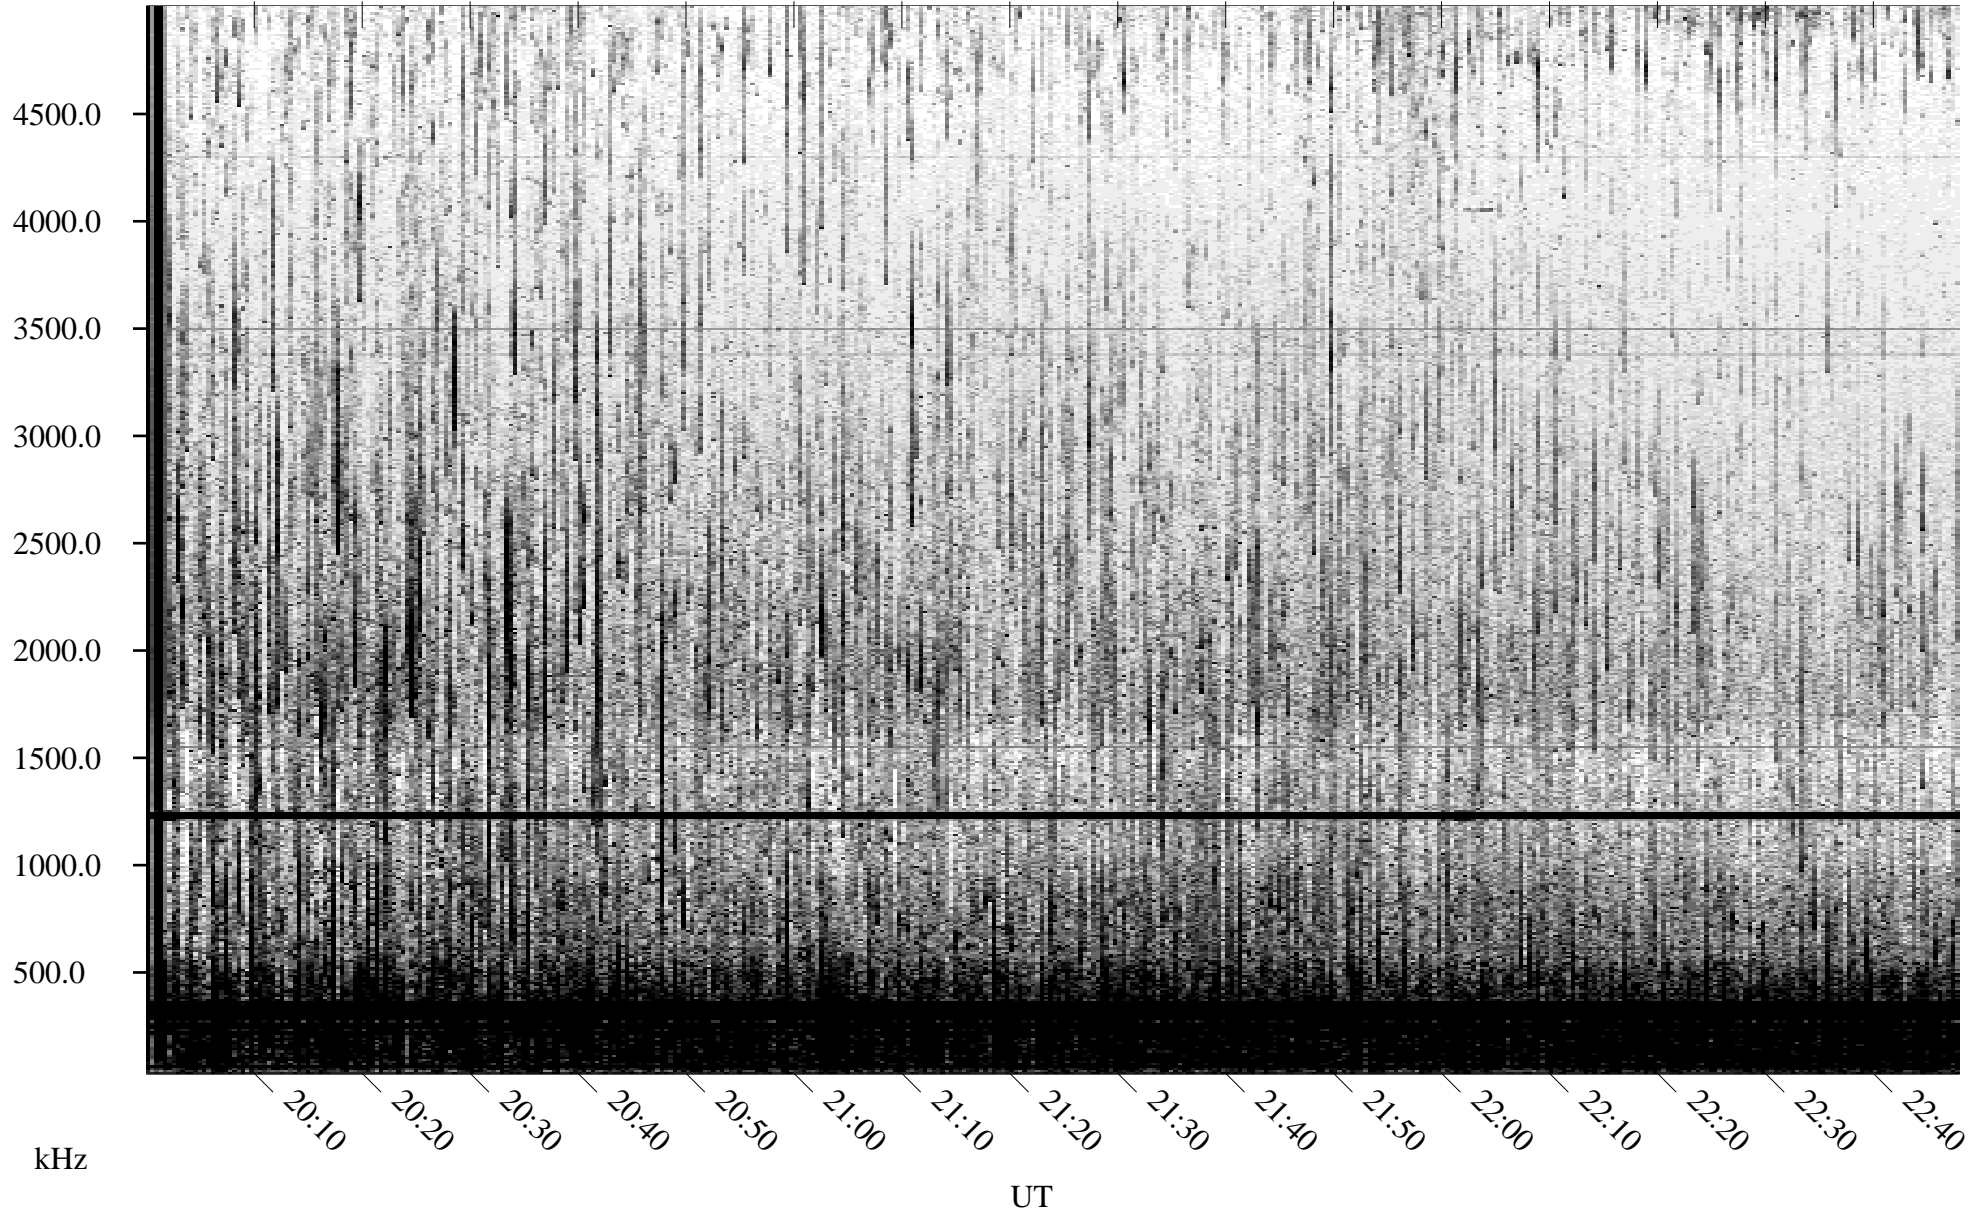

07/18/2004 Churchill, Manitoba

Linear Scale Black = 161 White = 15

ch04200l.r03m max_12

Page 1

07/18/2004 Churchill, Manitoba

Linear Scale Black = 161 White = 15

ch04200l.r03m max_12

07/19/2004 Churchill, Manitoba

Linear Scale Black = 161 White = 15

ch04200l.r03m max_12

Page 3

07/19/2004 Churchill, Manitoba

Linear Scale Black = 161 White = 15

ch04200l.r03m max_12

Page 4

07/19/2004 Churchill, Manitoba

Linear Scale Black = 161 White = 15

ch04200l.r03m max_12

Page 5

07/19/2004 Churchill, Manitoba

Linear Scale Black = 161 White = 15

ch04200l.r03m max_12

Page 6

07/19/2004 Churchill, Manitoba

Linear Scale Black = 161 White = 15

ch04200l.r03m max_12

Page 7

07/19/2004 Churchill, Manitoba

Linear Scale Black = 161 White = 15

ch04200l.r03m max_12