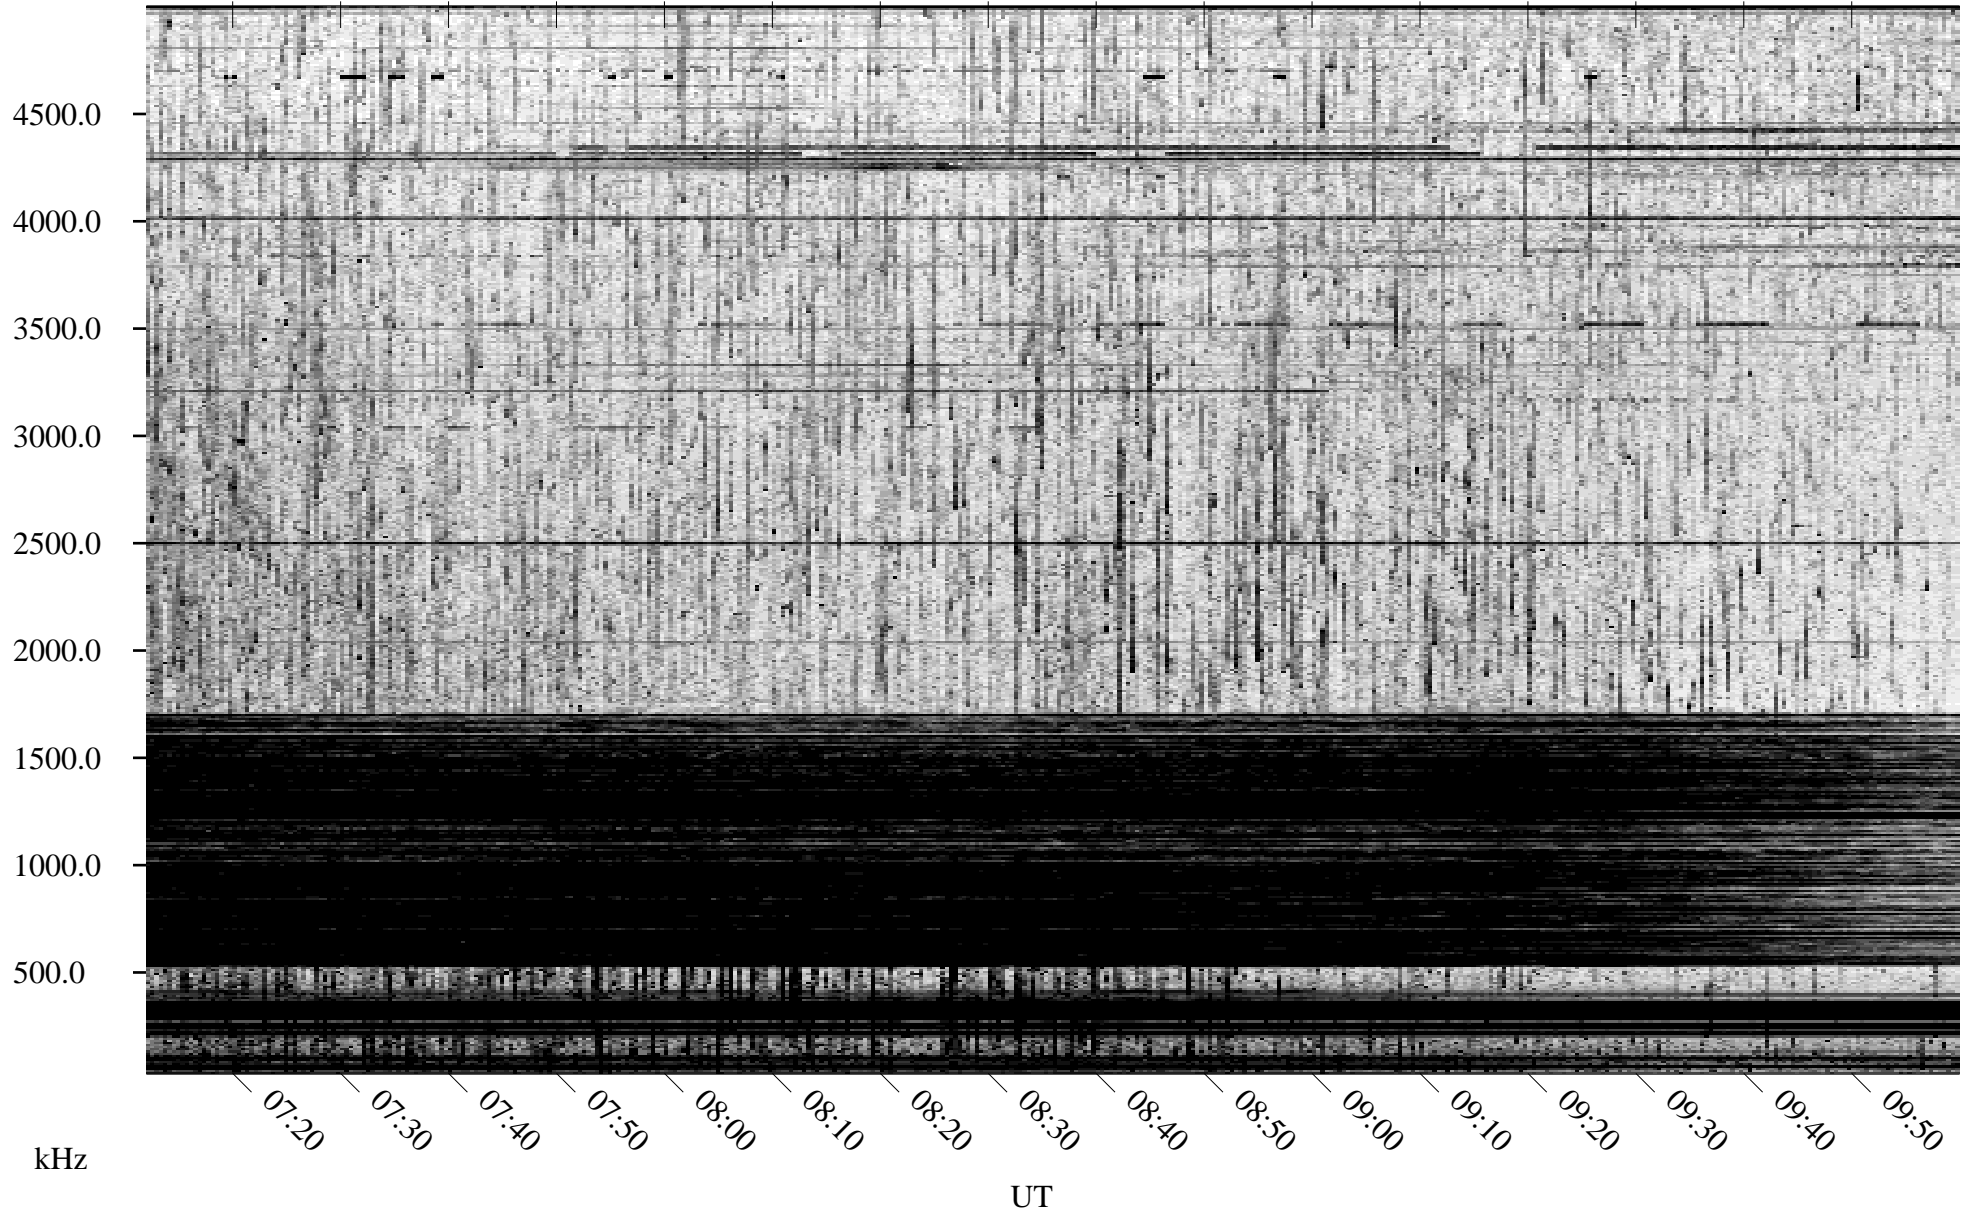

07/19/2004 Churchill, Manitoba

Linear Scale Black = 161 White = 15

ch042011.r00m max_12

Page 1

07/19/2004 Churchill, Manitoba

Linear Scale Black = 161 White = 15

ch042011.r00m max_12

Page 2

07/20/2004 Churchill, Manitoba

Linear Scale Black = 161 White = 15

ch042011.r00m max_12

Page 3

07/20/2004 Churchill, Manitoba

Linear Scale Black = 161 White = 15

ch042011.r00m max_12

Page 4

07/20/2004 Churchill, Manitoba

Linear Scale Black = 161 White = 15

ch042011.r00m max_12

Page 5

07/20/2004 Churchill, Manitoba

Linear Scale Black = 161 White = 15

ch042011.r00m max_12

Page 6

07/20/2004 Churchill, Manitoba

Linear Scale Black = 161 White = 15

ch042011.r00m max_12

Page 7

07/20/2004 Churchill, Manitoba

Linear Scale Black = 161 White = 15

ch042011.r00m max_12

Page 8