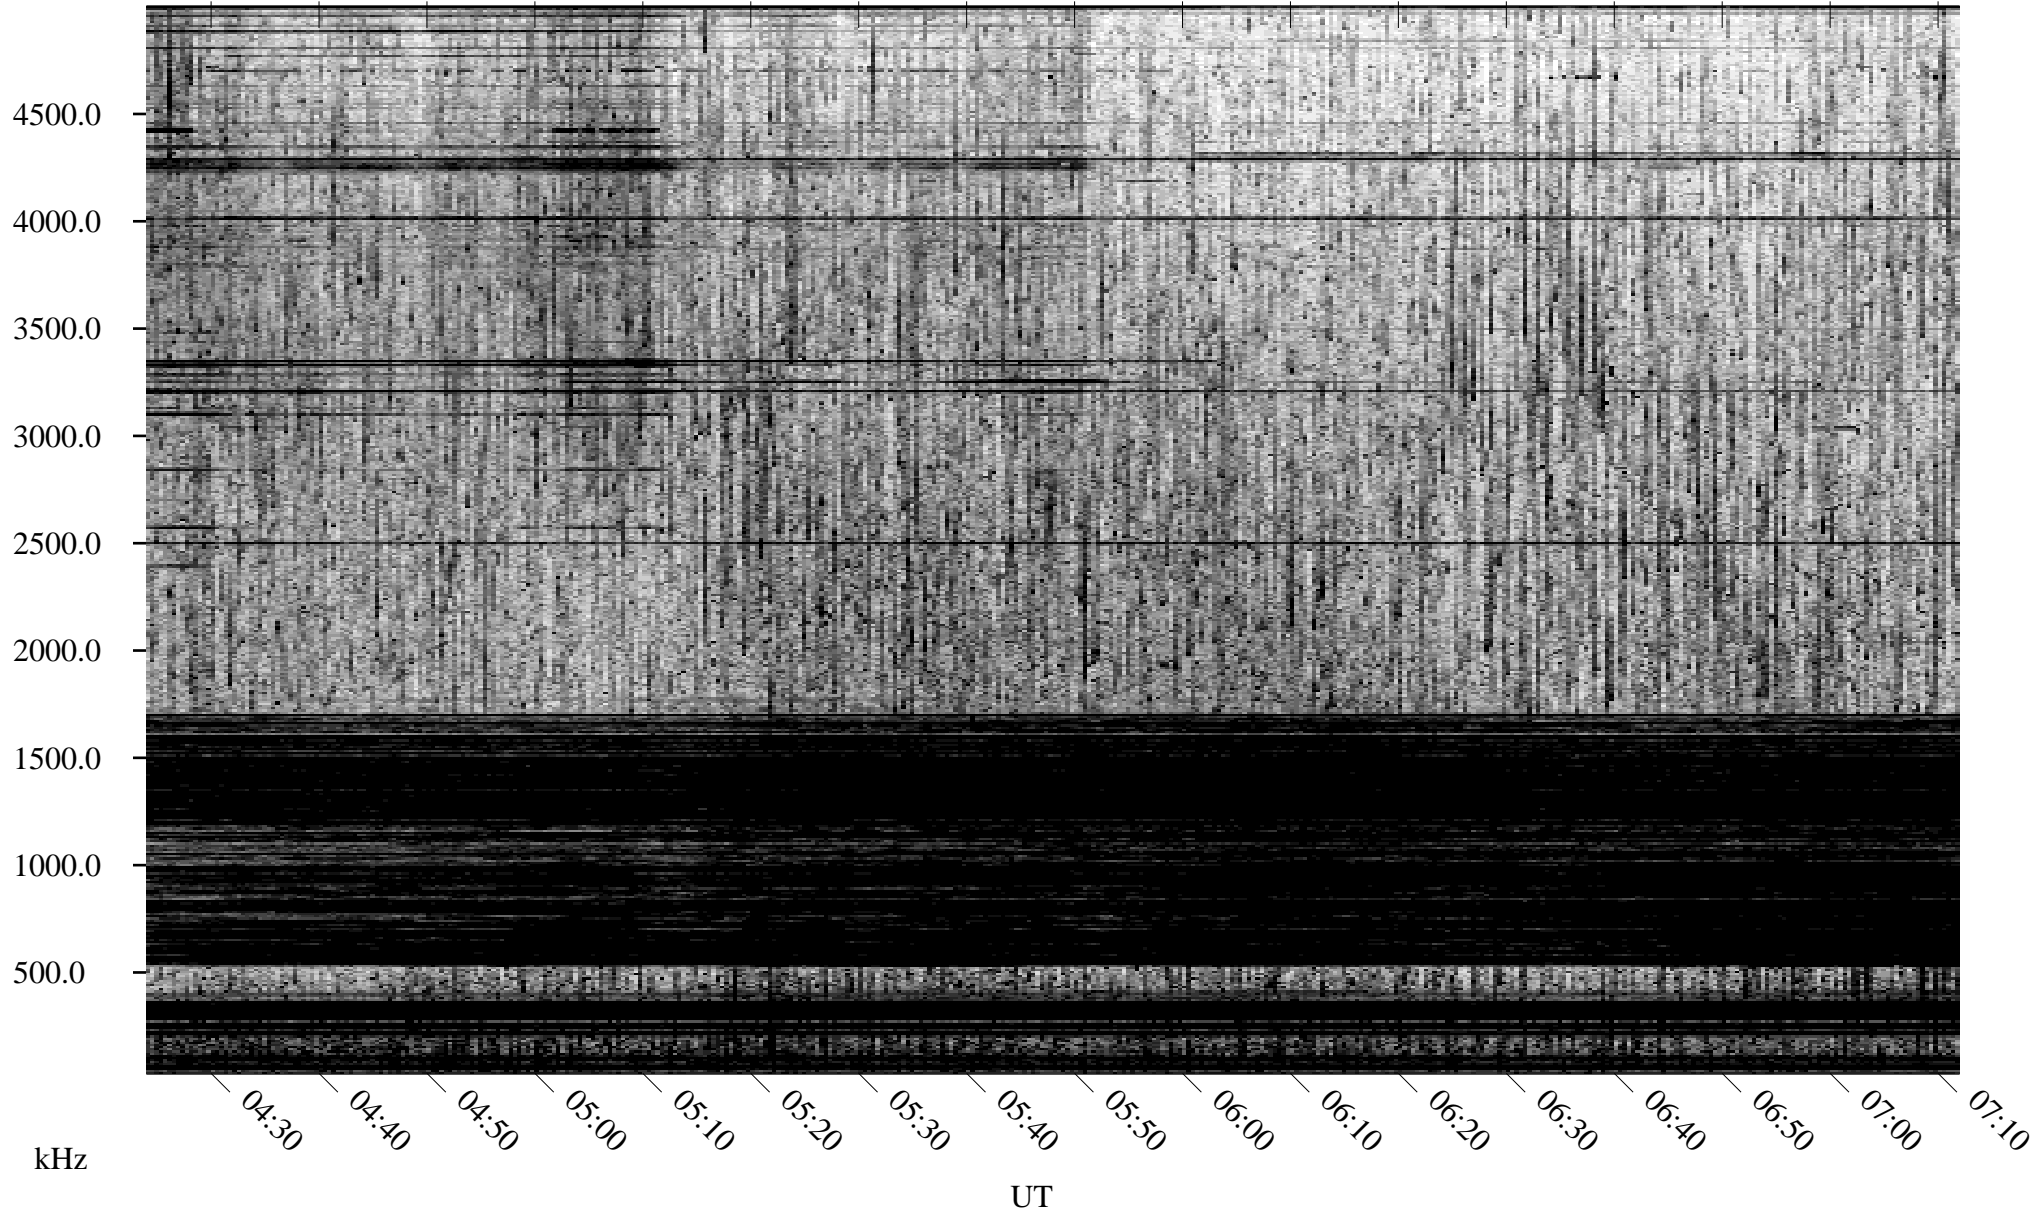

07/19/2004 Churchill, Manitoba

Linear Scale Black = 161 White = 15

ch042011.r00m max_12

Page 1

07/19/2004 Churchill, Manitoba

Linear Scale Black = 161 White = 15

ch042011.r00m max_12

Page 2

07/20/2004 Churchill, Manitoba

Linear Scale Black = 161 White = 15

ch042011.r00m max_12

Page 3

07/20/2004 Churchill, Manitoba

Linear Scale Black = 161 White = 15

ch042011.r00m max_12

Page 4

07/20/2004 Churchill, Manitoba

Linear Scale Black = 161 White = 15

ch042011.r00m max_12

Page 5

07/20/2004 Churchill, Manitoba

Linear Scale Black = 161 White = 15

ch042011.r00m max_12

Page 6

07/20/2004 Churchill, Manitoba

Linear Scale Black = 161 White = 15

ch042011.r00m max_12

Page 7

07/20/2004 Churchill, Manitoba

Linear Scale Black = 161 White = 15

ch042011.r00m max_12

Page 8