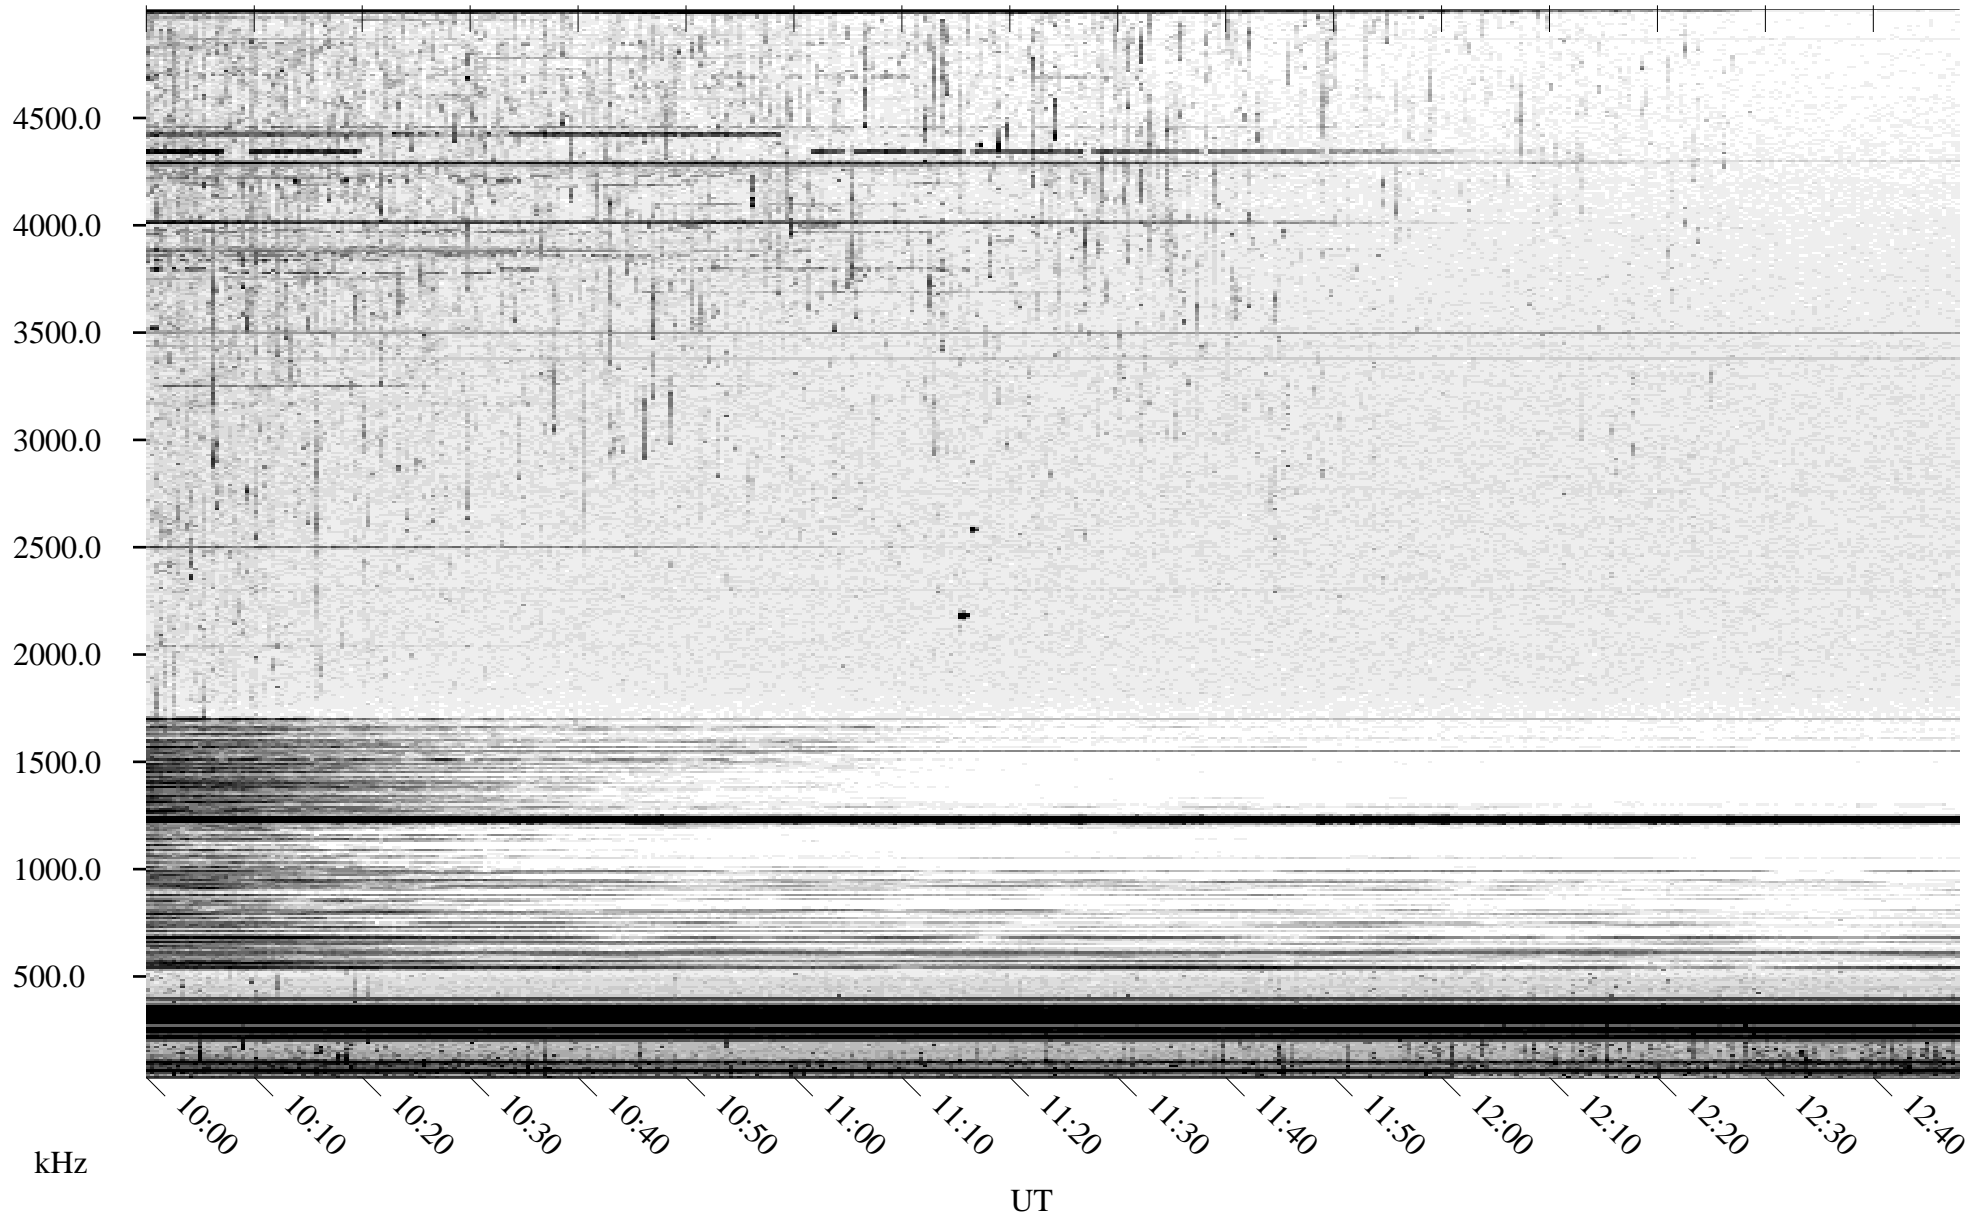

07/19/2004 Churchill, Manitoba

Linear Scale Black = 161 White = 15

ch042011.r00m max_12

Page 1

07/19/2004 Churchill, Manitoba

Linear Scale Black = 161 White = 15

ch042011.r00m max_12

Page 2

07/20/2004 Churchill, Manitoba

Linear Scale Black = 161 White = 15

ch042011.r00m max_12

Page 3

07/20/2004 Churchill, Manitoba

Linear Scale Black = 161 White = 15

ch042011.r00m max_12

Page 4

07/20/2004 Churchill, Manitoba

Linear Scale Black = 161 White = 15

ch042011.r00m max_12

Page 5

07/20/2004 Churchill, Manitoba

Linear Scale Black = 161 White = 15

ch042011.r00m max_12

Page 6

07/20/2004 Churchill, Manitoba

Linear Scale Black = 161 White = 15

ch042011.r00m max_12

Page 7

07/20/2004 Churchill, Manitoba

Linear Scale Black = 161 White = 15

ch042011.r00m max_12

Page 8