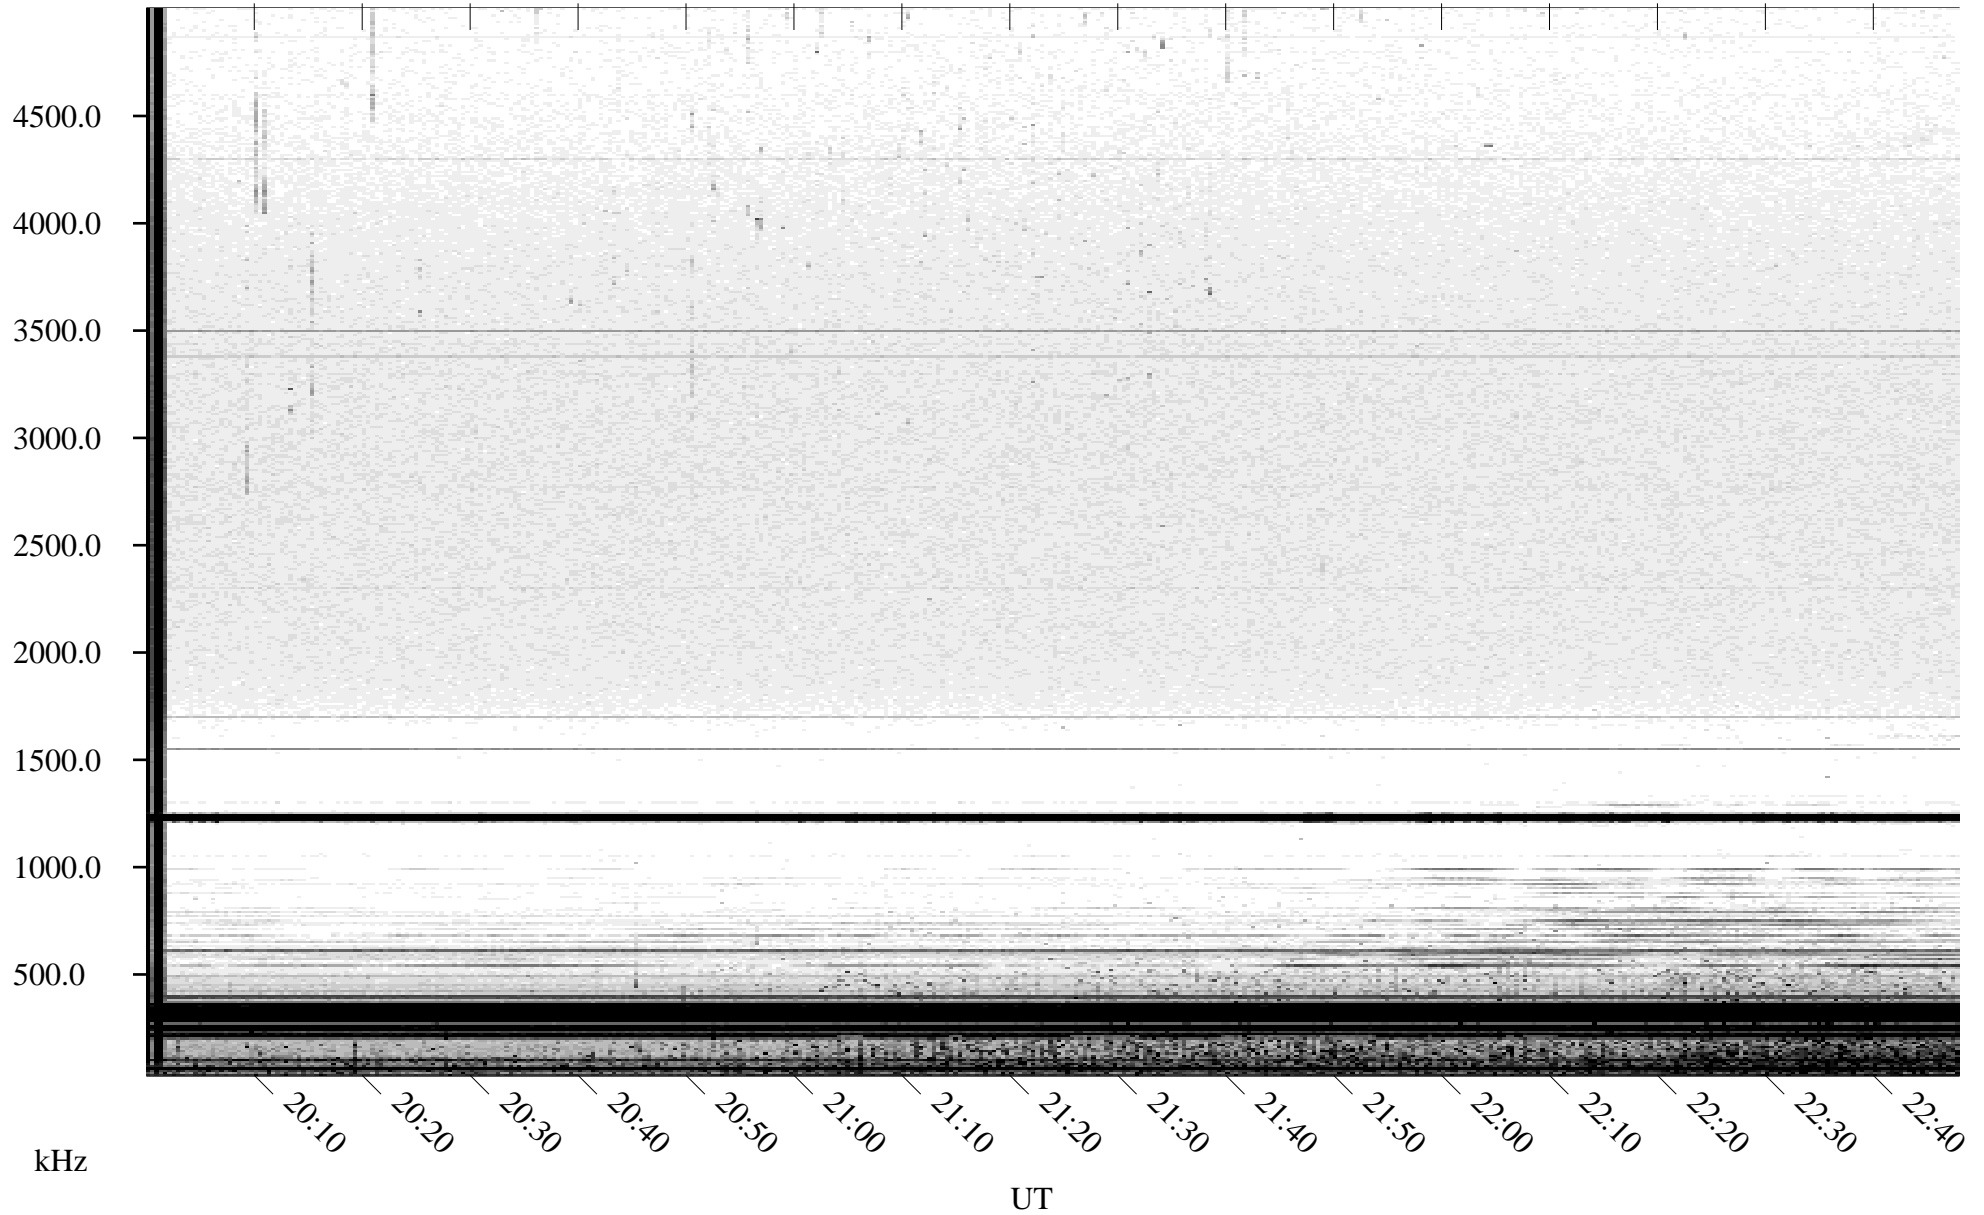

07/19/2004 Churchill, Manitoba

Linear Scale Black = 161 White = 15

ch042011.r00m max_12

Page 1

07/19/2004 Churchill, Manitoba

Linear Scale Black = 161 White = 15

ch042011.r00m max_12

Page 2

07/20/2004 Churchill, Manitoba

Linear Scale Black = 161 White = 15

ch042011.r00m max_12

Page 3

07/20/2004 Churchill, Manitoba

Linear Scale Black = 161 White = 15

ch042011.r00m max_12

Page 4

07/20/2004 Churchill, Manitoba

Linear Scale Black = 161 White = 15

ch042011.r00m max_12

Page 5

07/20/2004 Churchill, Manitoba

Linear Scale Black = 161 White = 15

ch042011.r00m max_12

Page 6

07/20/2004 Churchill, Manitoba

Linear Scale Black = 161 White = 15

ch042011.r00m max_12

Page 7

07/20/2004 Churchill, Manitoba

Linear Scale Black = 161 White = 15

ch042011.r00m max_12

Page 8