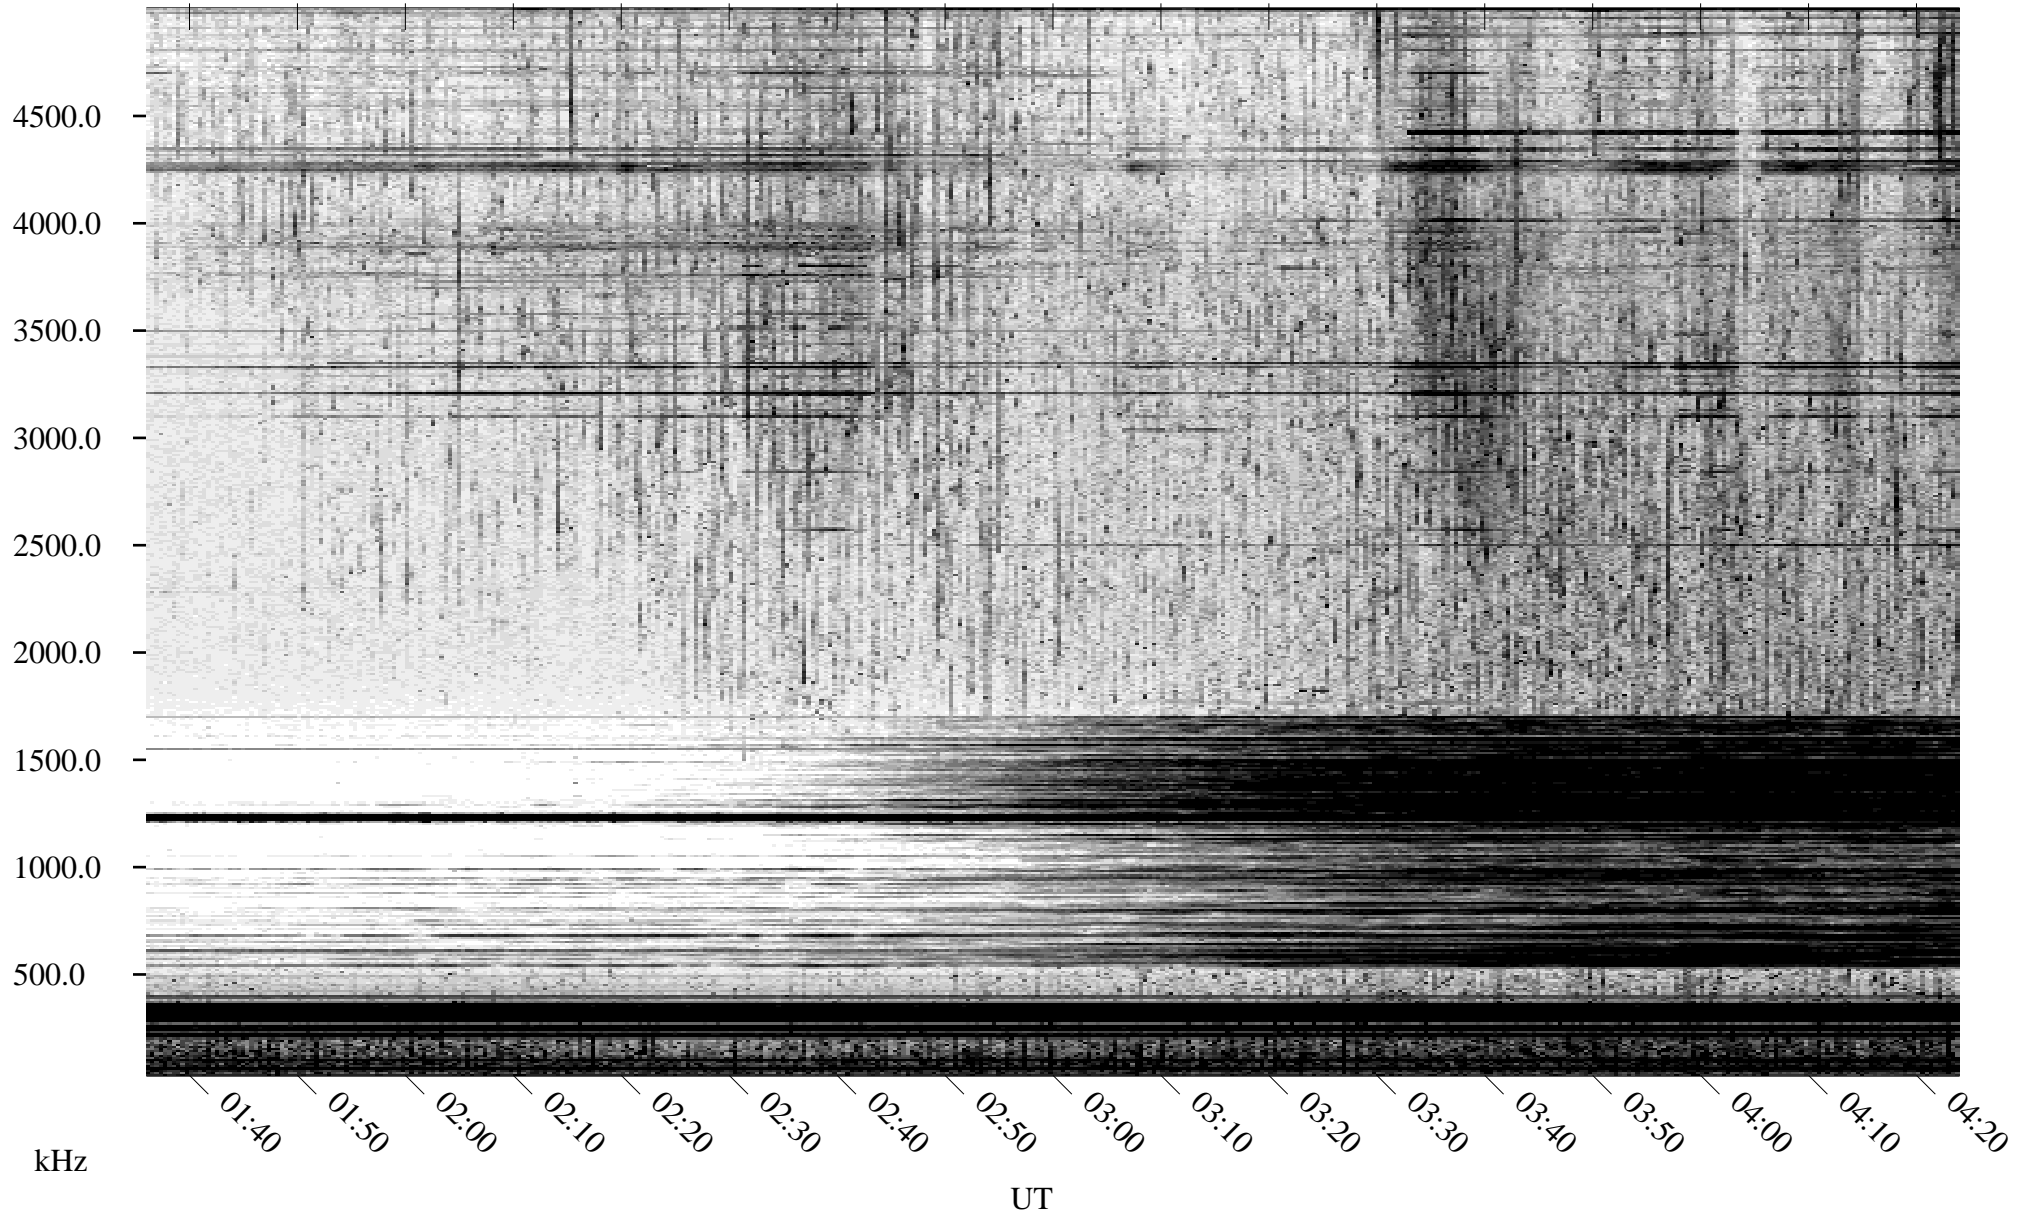

07/19/2004 Churchill, Manitoba

Linear Scale Black = 161 White = 15

ch042011.r00m max_12

Page 1

07/19/2004 Churchill, Manitoba

Linear Scale Black = 161 White = 15

ch042011.r00m max_12

Page 2

07/20/2004 Churchill, Manitoba

Linear Scale Black = 161 White = 15

ch042011.r00m max_12

Page 3

07/20/2004 Churchill, Manitoba

Linear Scale Black = 161 White = 15

ch042011.r00m max_12

Page 4

07/20/2004 Churchill, Manitoba

Linear Scale Black = 161 White = 15

ch042011.r00m max_12

Page 5

07/20/2004 Churchill, Manitoba

Linear Scale Black = 161 White = 15

ch042011.r00m max_12

Page 6

07/20/2004 Churchill, Manitoba

Linear Scale Black = 161 White = 15

ch042011.r00m max_12

Page 7

07/20/2004 Churchill, Manitoba

Linear Scale Black = 161 White = 15

ch042011.r00m max_12

Page 8