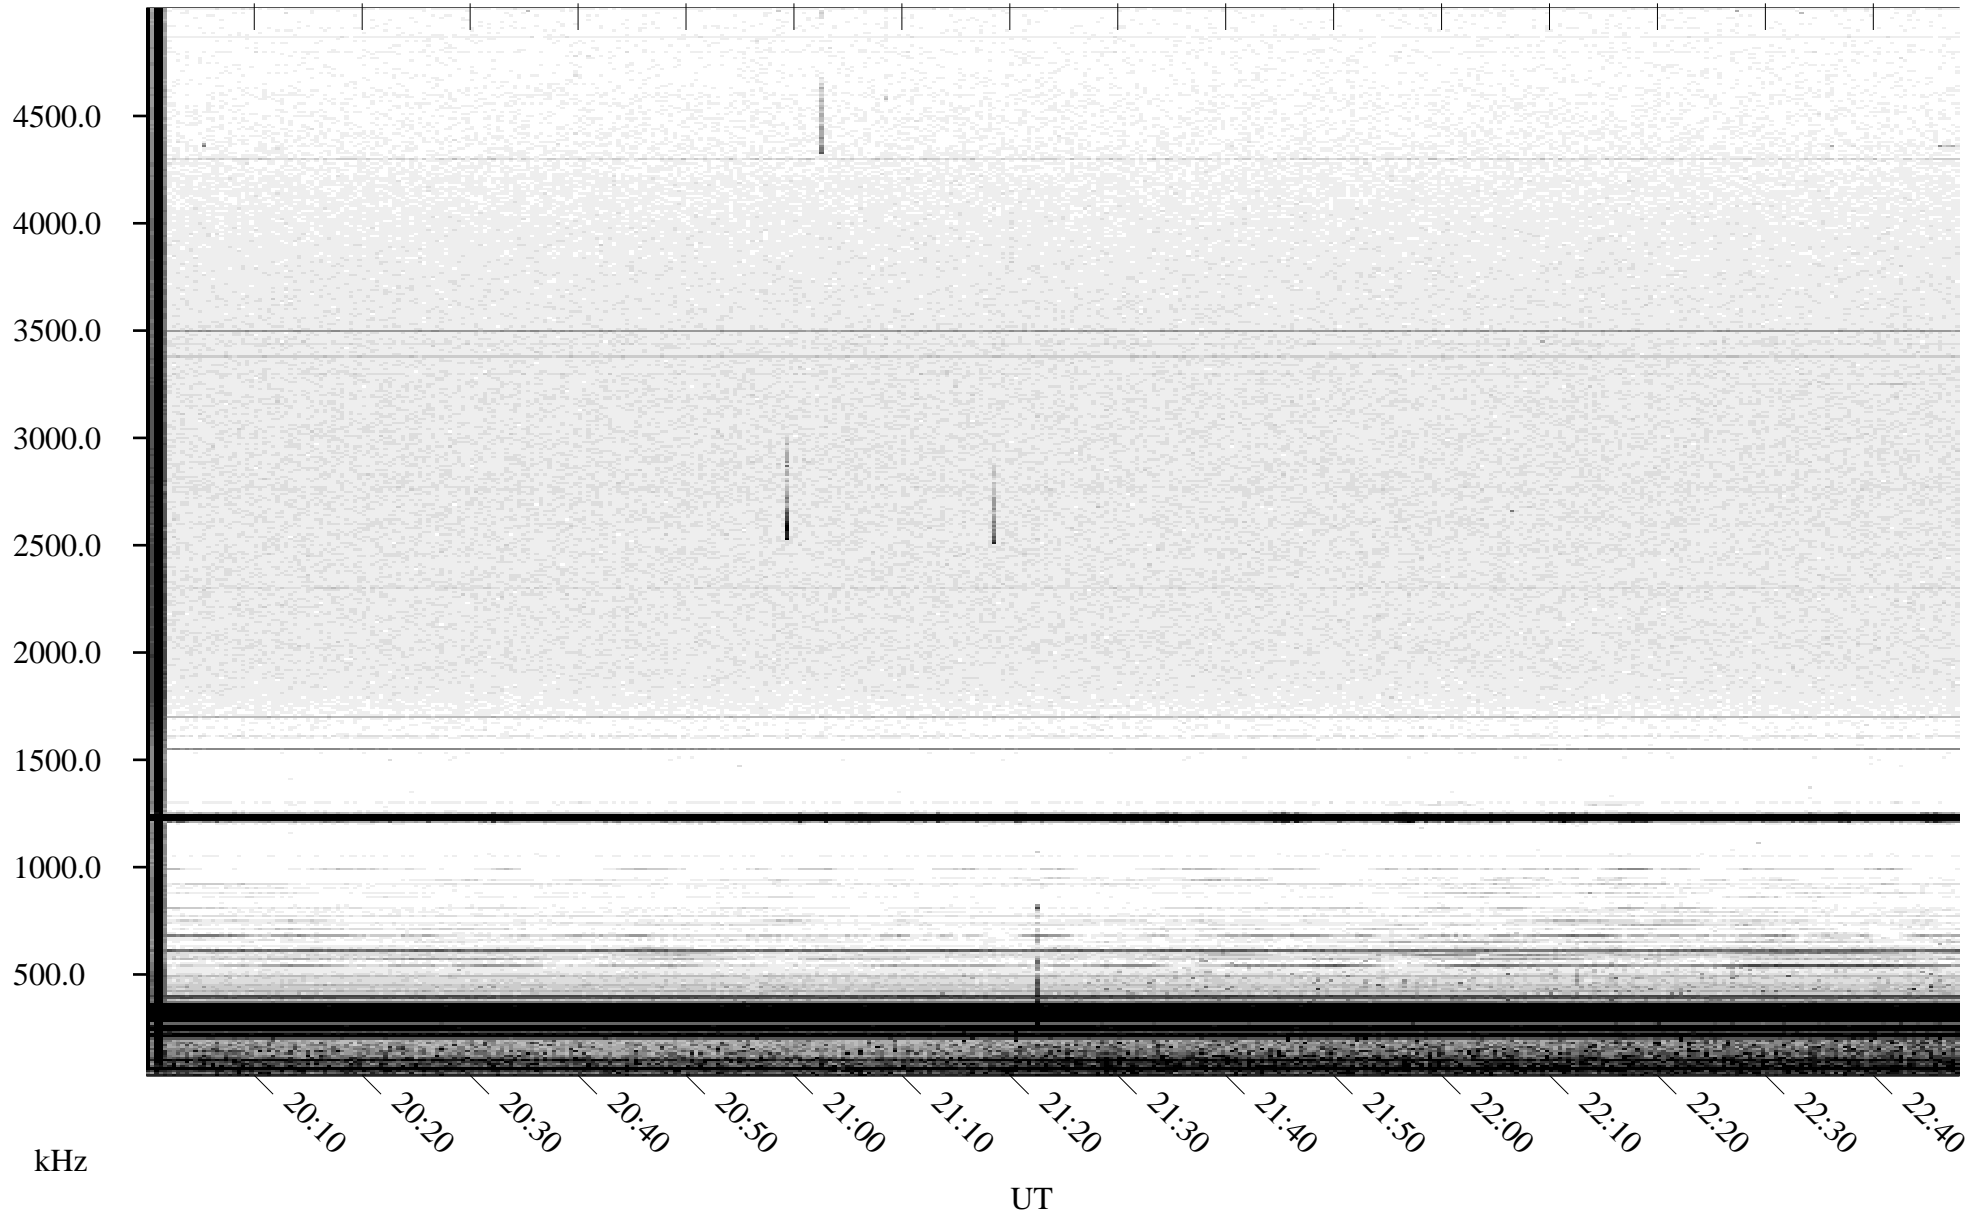

# 07/20/2004 Churchill, Manitoba

Linear Scale    Black = 161    White = 15

ch04202l.r00m max\_12

Page 1

# 07/20/2004 Churchill, Manitoba

Linear Scale    Black = 161    White = 15

ch042021.r00m max\_12

Page 2

# 07/21/2004 Churchill, Manitoba

Linear Scale    Black = 161    White = 15

ch04202l.r00m max\_12

Page 3

# 07/21/2004 Churchill, Manitoba

Linear Scale    Black = 161    White = 15

ch04202l.r00m max\_12

Page 4