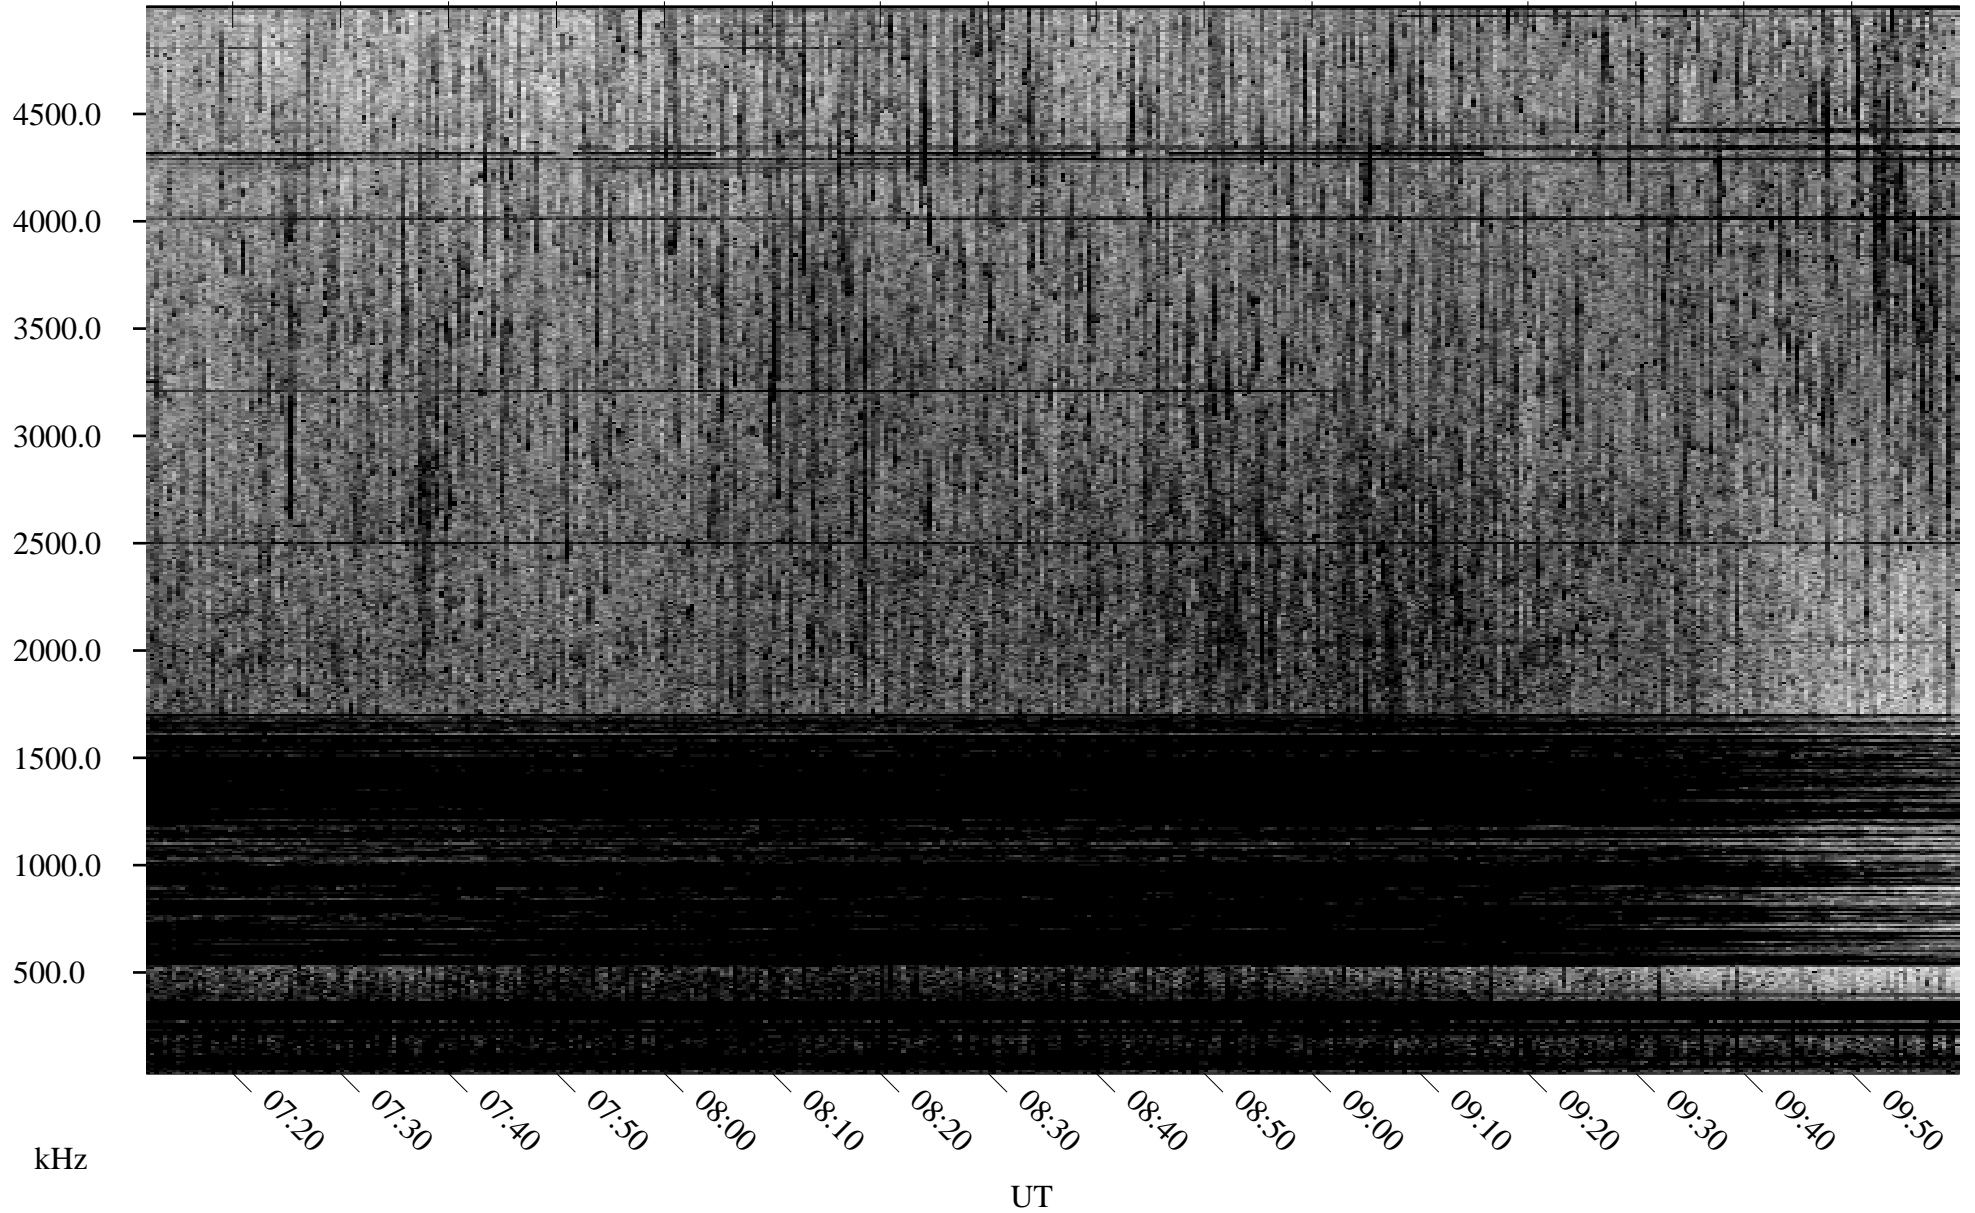

# 07/21/2004 Churchill, Manitoba

Linear Scale    Black = 161    White = 15

ch04202l.r00m max\_12

Page 4

# 07/21/2004 Churchill, Manitoba

Linear Scale    Black = 161    White = 15

ch04202l.r00m max\_12