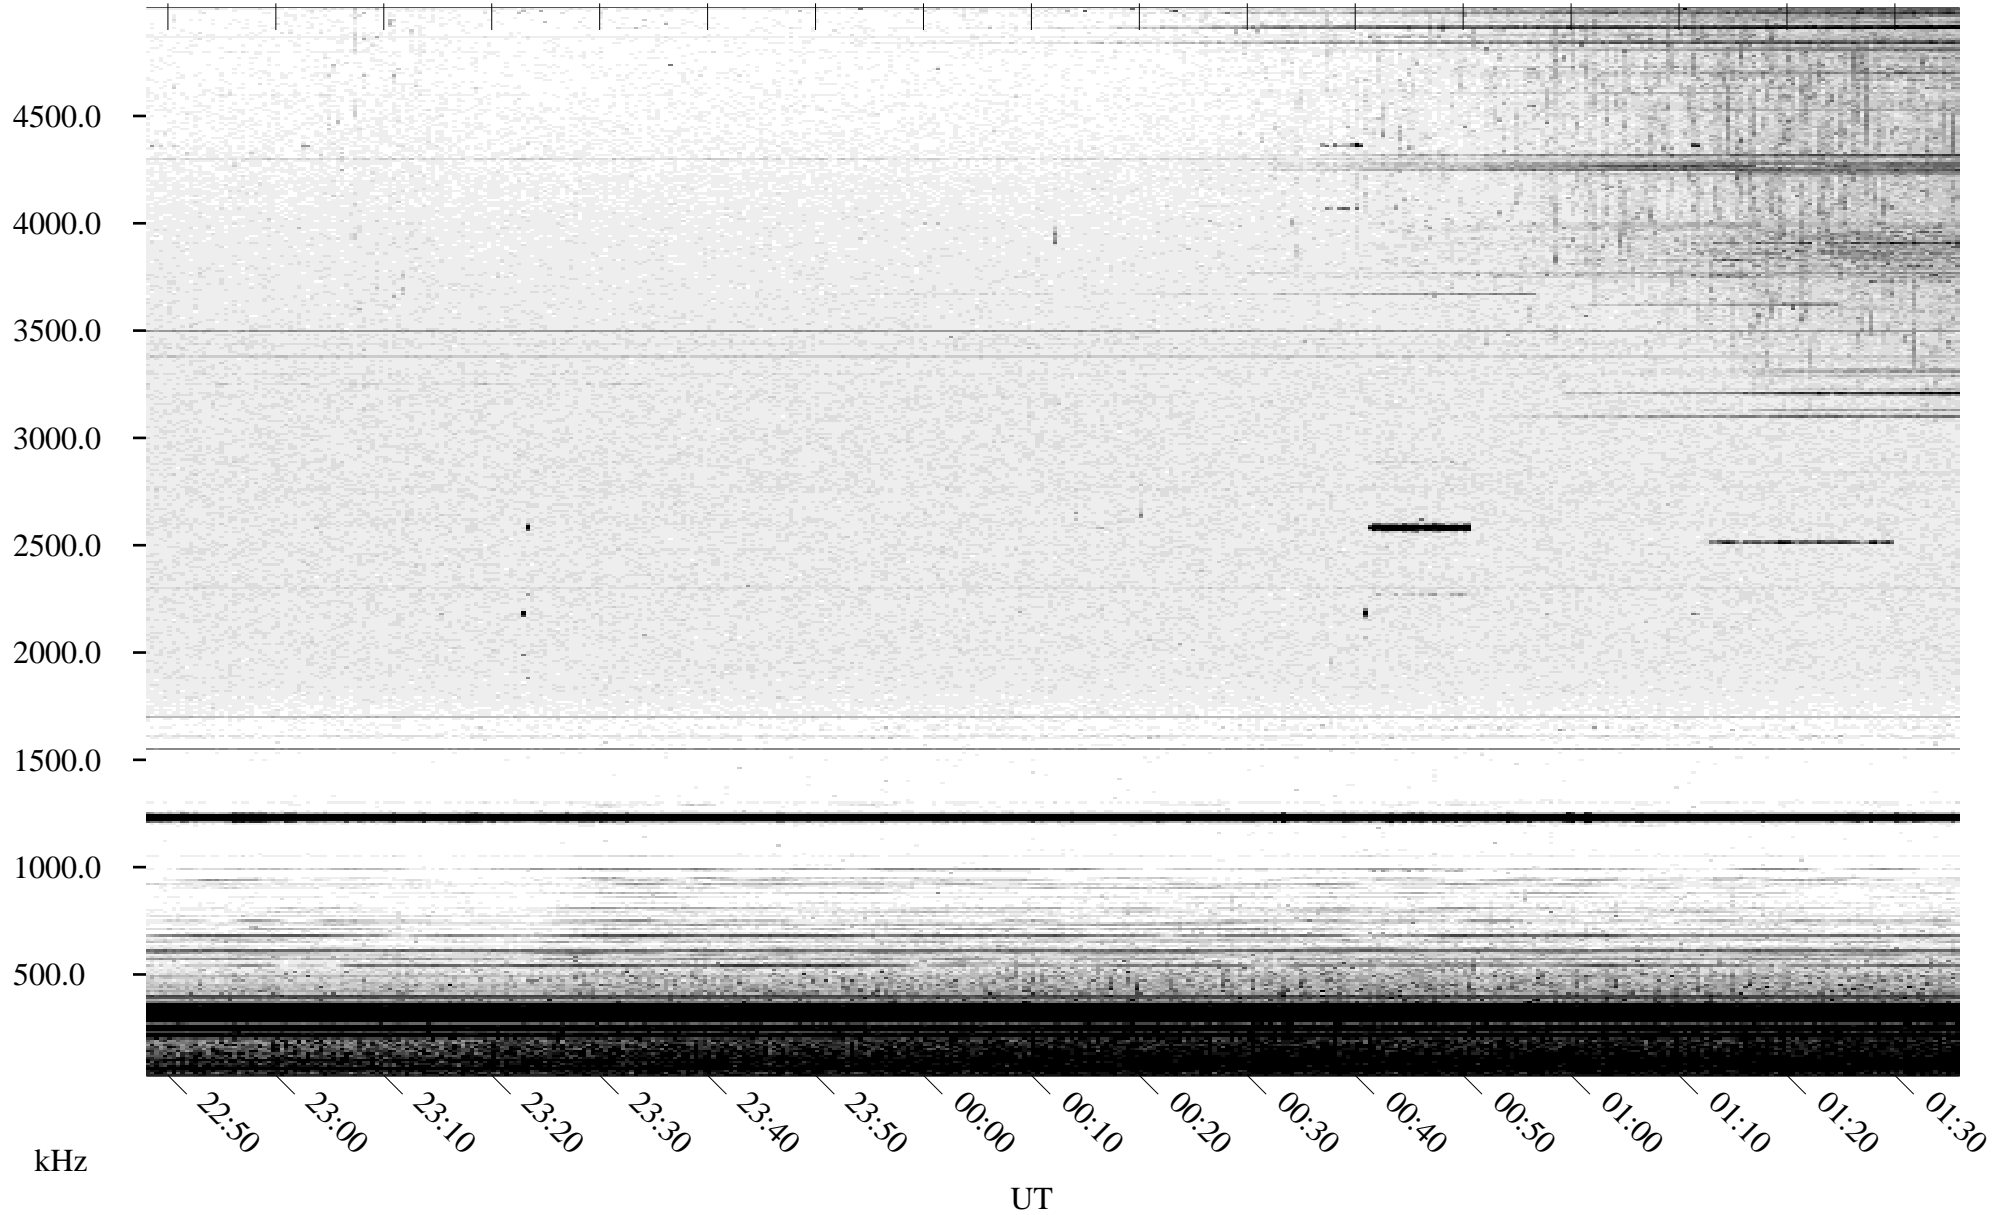

# 07/20/2004 Churchill, Manitoba

Linear Scale    Black = 161    White = 15

ch04202l.r00m max\_12

Page 1

# 07/20/2004 Churchill, Manitoba

Linear Scale    Black = 161    White = 15

ch042021.r00m max\_12

Page 2

# 07/21/2004 Churchill, Manitoba

Linear Scale    Black = 161    White = 15

ch04202l.r00m max\_12

Page 3

# 07/21/2004 Churchill, Manitoba

Linear Scale    Black = 161    White = 15

ch04202l.r00m max\_12