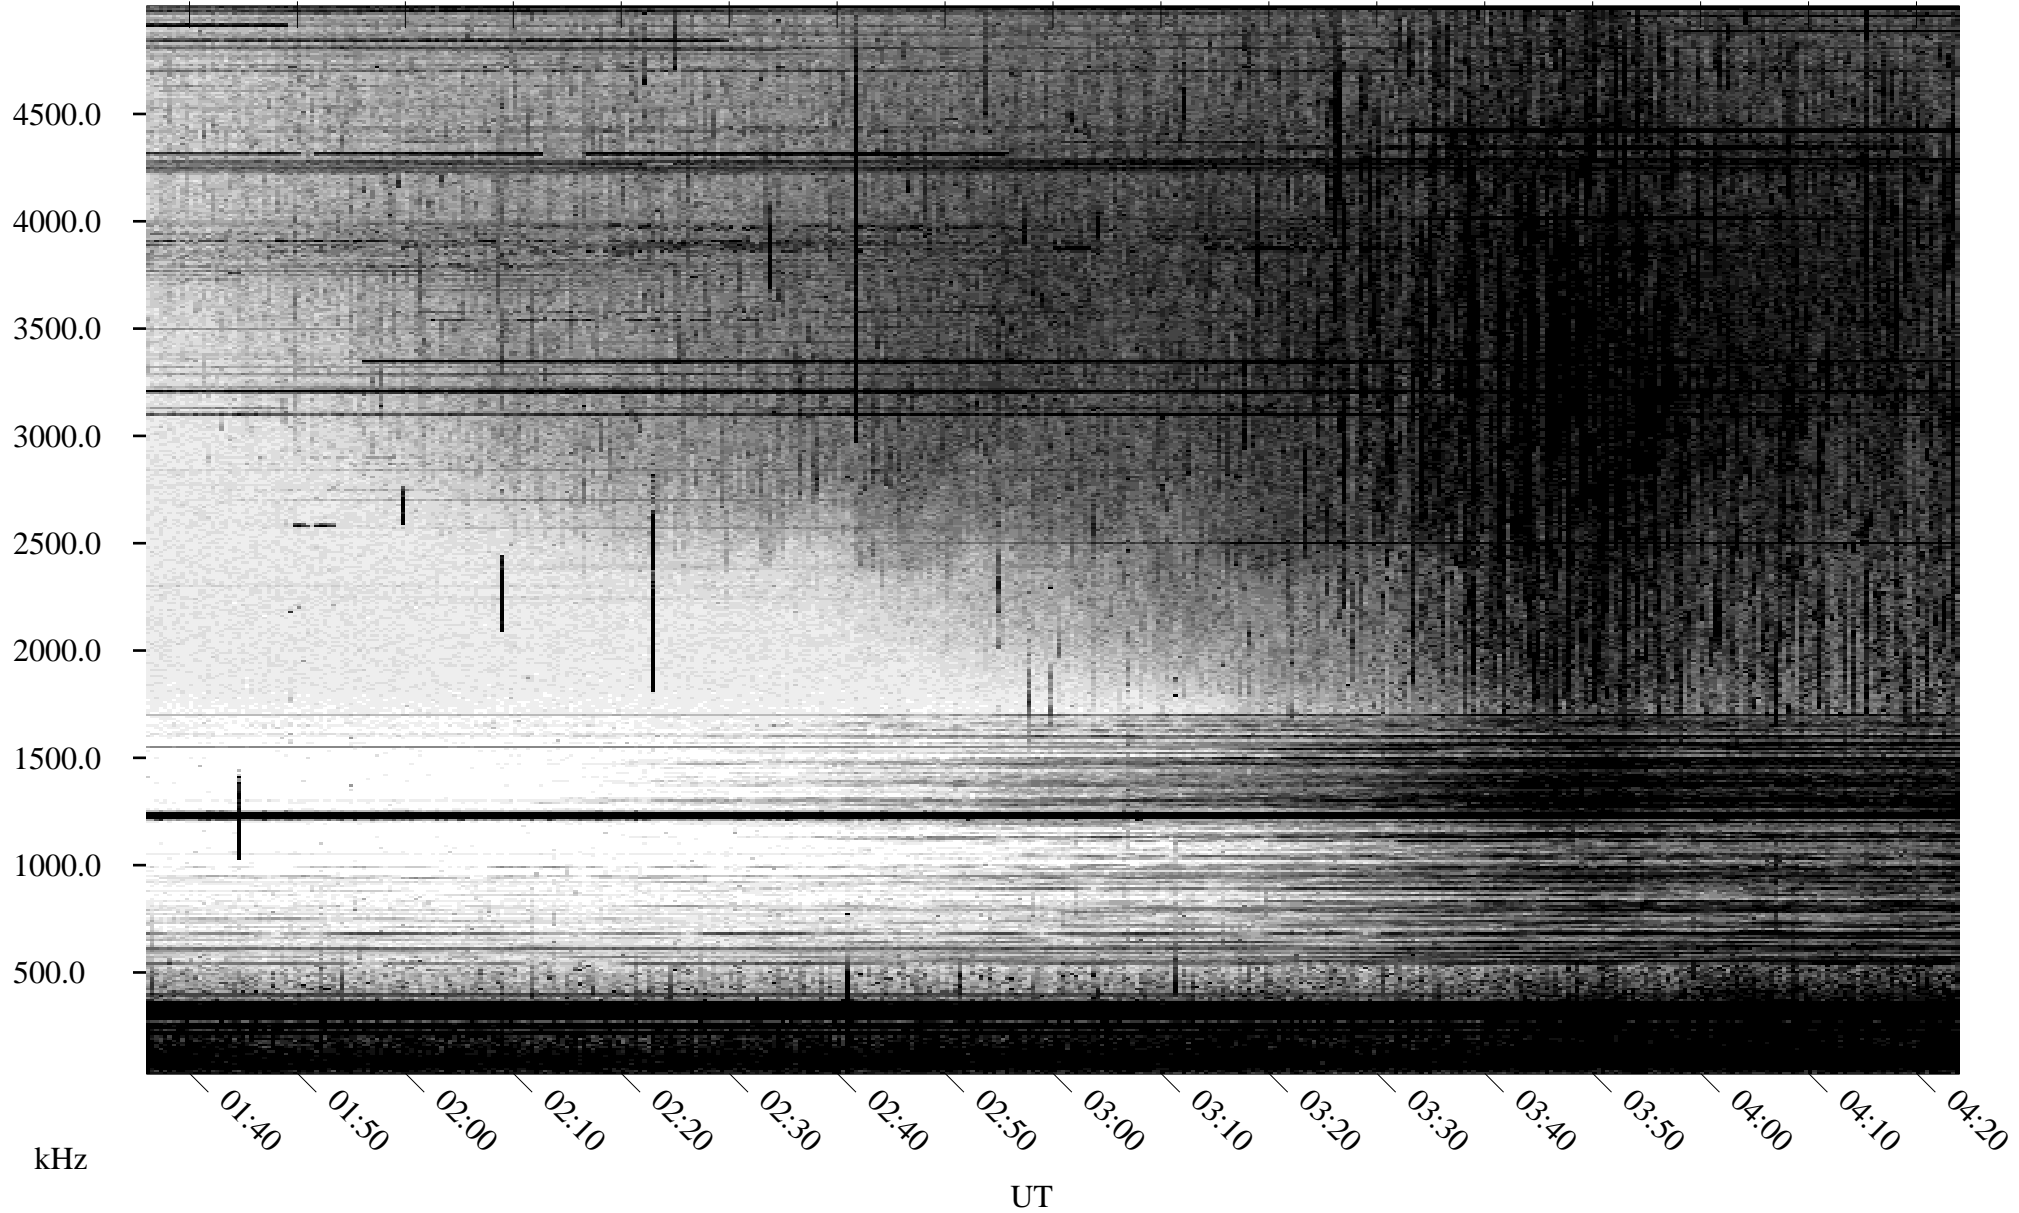

# 07/20/2004 Churchill, Manitoba

Linear Scale    Black = 161    White = 15

ch04202l.r00m max\_12

Page 1

# 07/20/2004 Churchill, Manitoba

Linear Scale    Black = 161    White = 15

ch042021.r00m max\_12

Page 2

# 07/21/2004 Churchill, Manitoba

Linear Scale    Black = 161    White = 15

ch04202l.r00m max\_12

Page 3

# 07/21/2004 Churchill, Manitoba

Linear Scale    Black = 161    White = 15

ch04202l.r00m max\_12