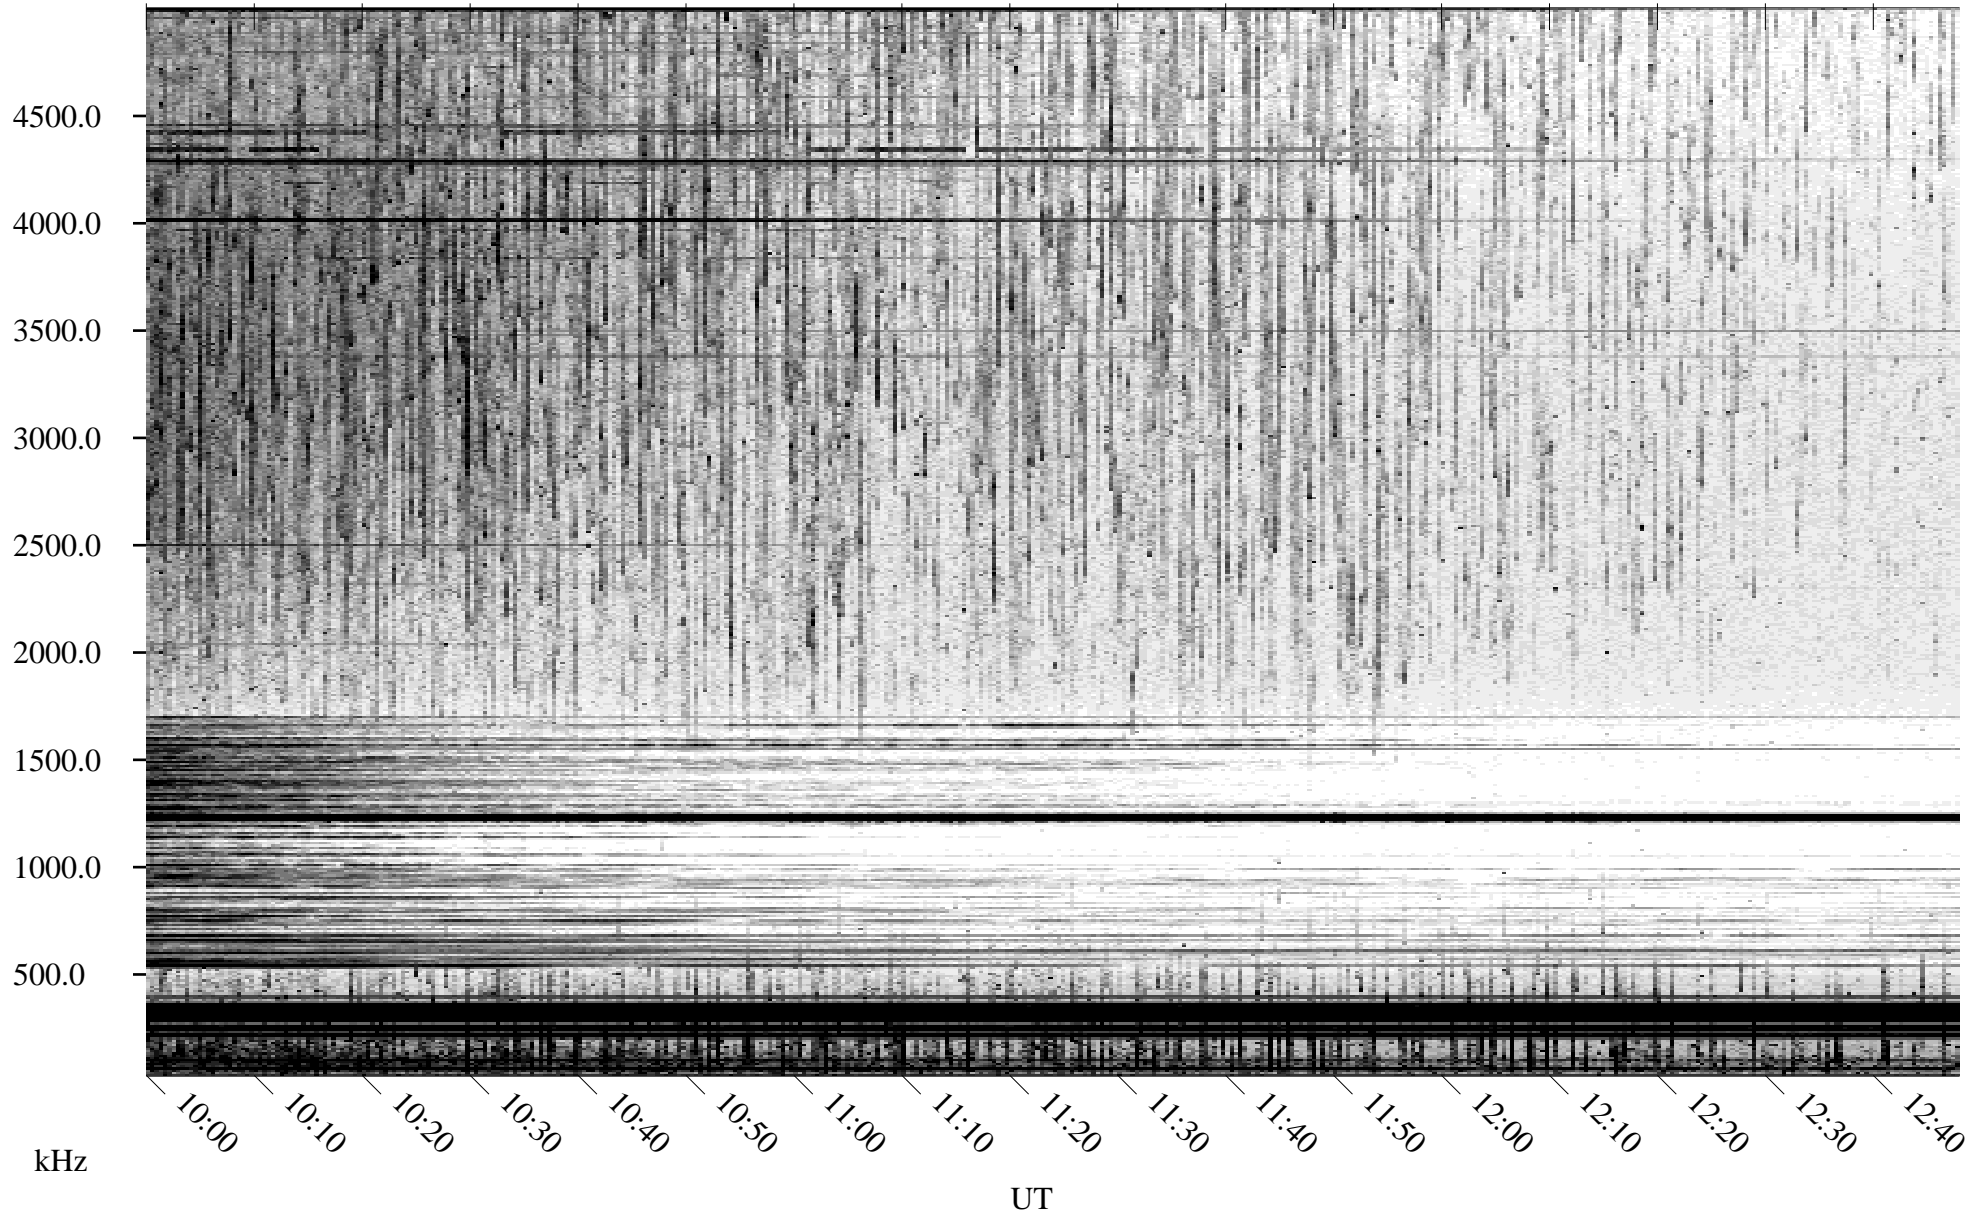

# 07/21/2004 Churchill, Manitoba

Linear Scale    Black = 161    White = 15

ch04202l.r00m max\_12

Page 4

# 07/21/2004 Churchill, Manitoba

Linear Scale    Black = 161    White = 15

ch04202l.r00m max\_12

# 07/21/2004 Churchill, Manitoba

Linear Scale    Black = 161    White = 15

ch04202l.r00m max\_12

Page 6

# 07/21/2004 Churchill, Manitoba

Linear Scale    Black = 161    White = 15

ch04202l.r00m max\_12

Page 7