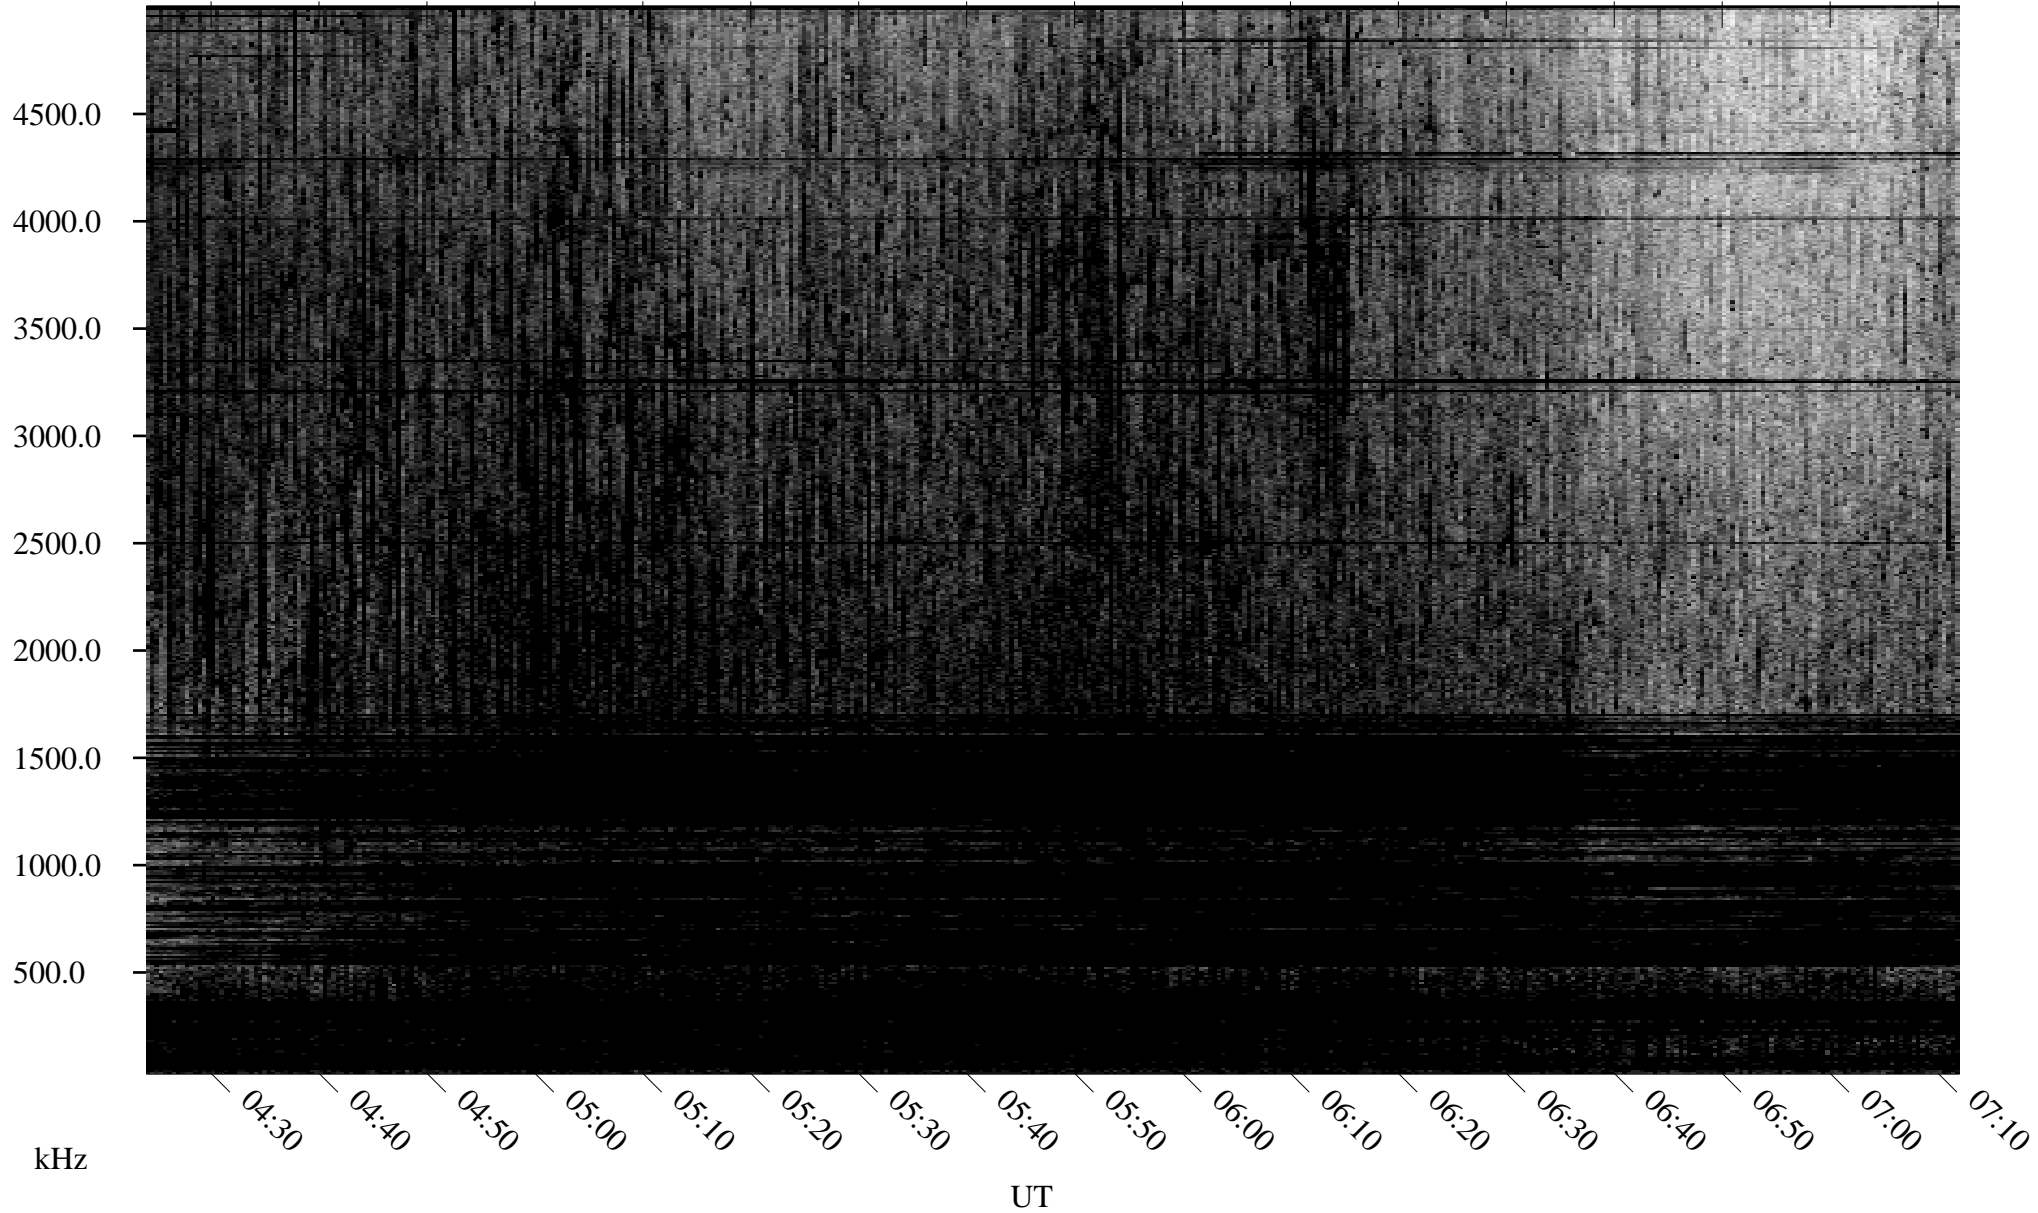

# 07/20/2004 Churchill, Manitoba

Linear Scale    Black = 161    White = 15

ch04202l.r00m max\_12

Page 1

# 07/20/2004 Churchill, Manitoba

Linear Scale    Black = 161    White = 15

ch042021.r00m max\_12

Page 2

# 07/21/2004 Churchill, Manitoba

Linear Scale    Black = 161    White = 15

ch04202l.r00m max\_12

Page 3

# 07/21/2004 Churchill, Manitoba

Linear Scale    Black = 161    White = 15

ch04202l.r00m max\_12

Page 4