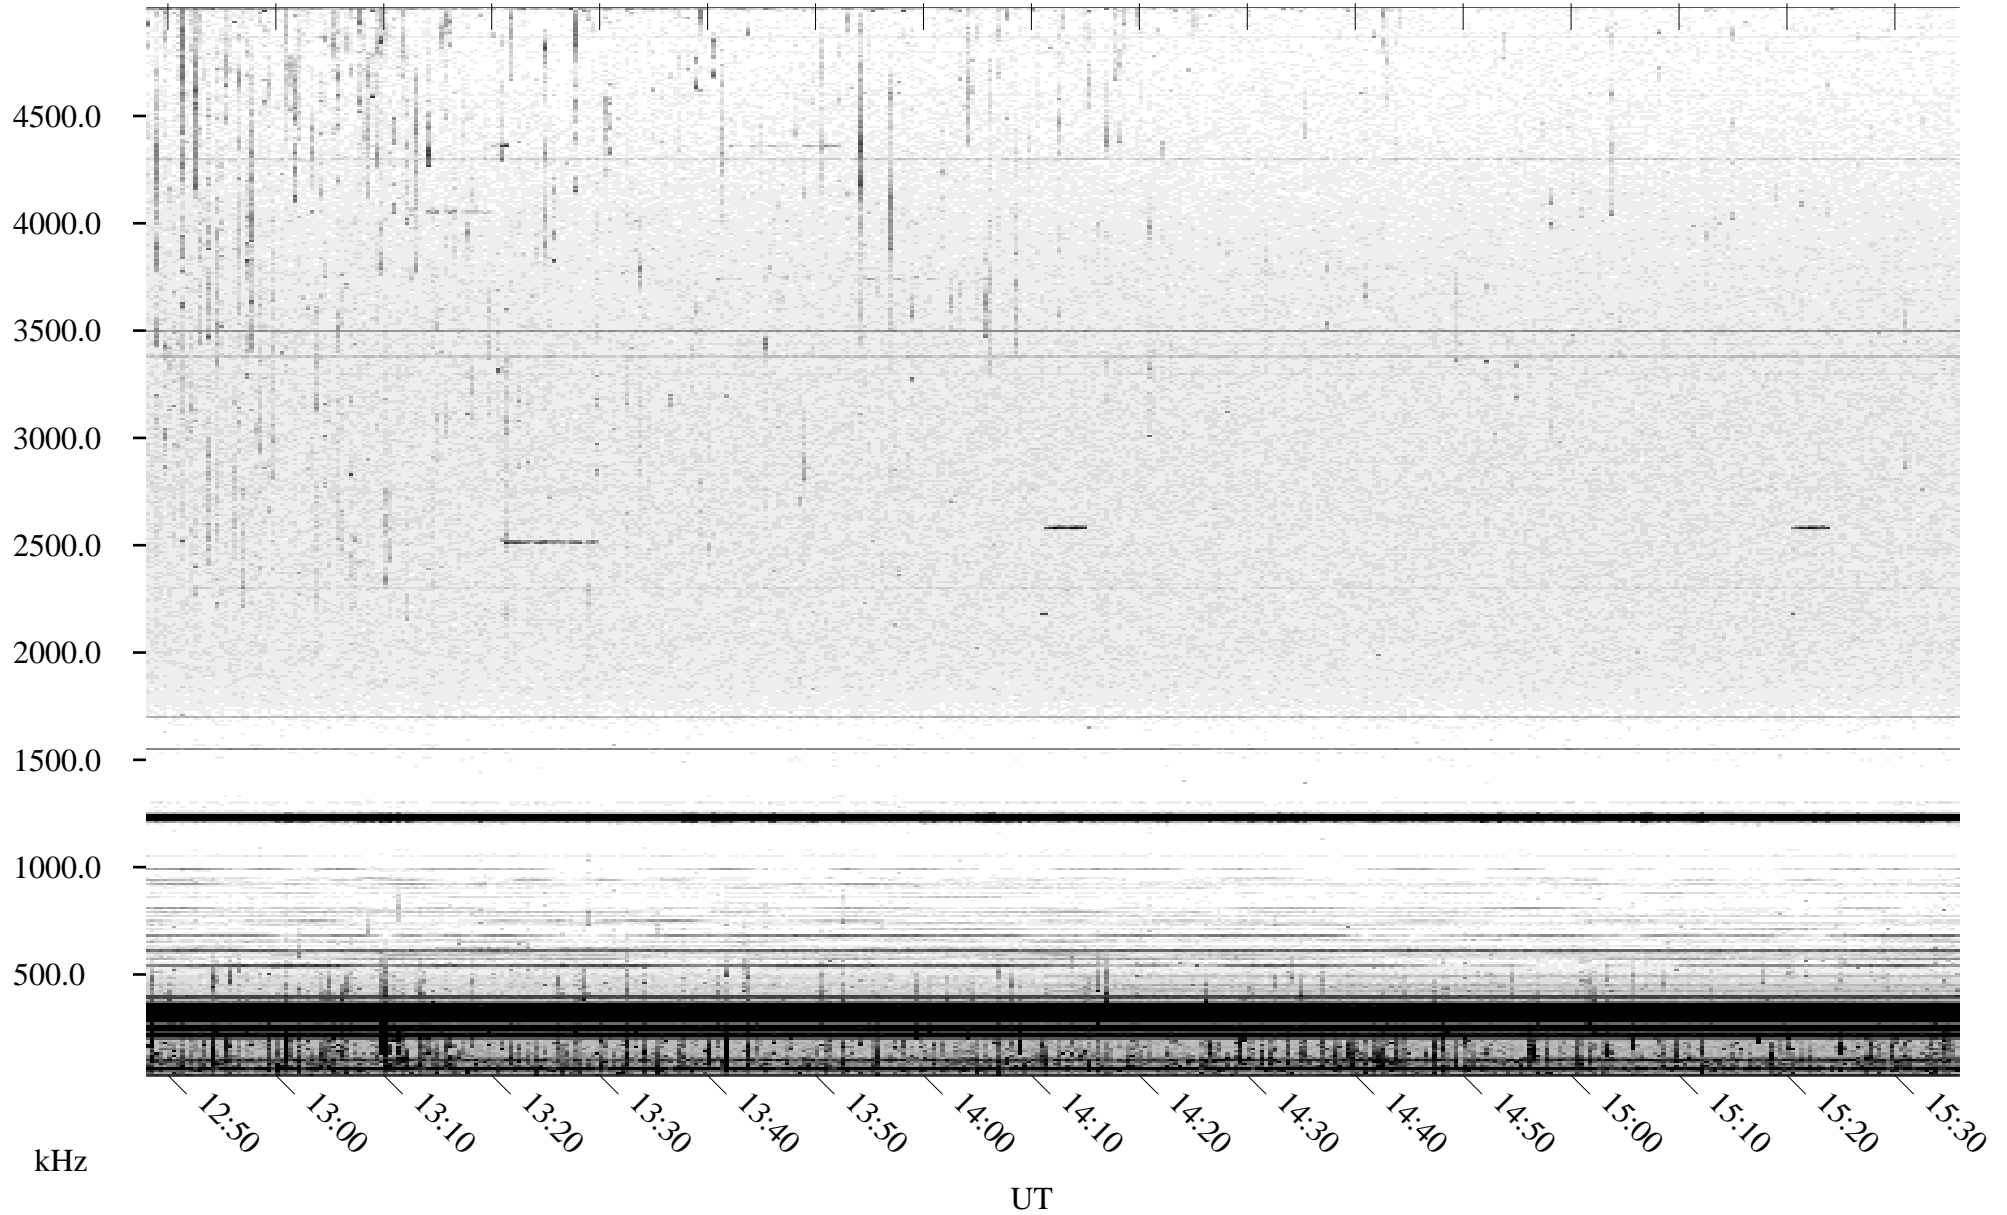

# 07/21/2004 Churchill, Manitoba

Linear Scale    Black = 161    White = 15

ch04202l.r00m max\_12

# 07/21/2004 Churchill, Manitoba

Linear Scale    Black = 161    White = 15

ch04202l.r00m max\_12

Page 6

# 07/21/2004 Churchill, Manitoba

Linear Scale    Black = 161    White = 15

ch04202l.r00m max\_12

Page 7

# 07/21/2004 Churchill, Manitoba

Linear Scale    Black = 161    White = 15

ch04202l.r00m max\_12

Page 8