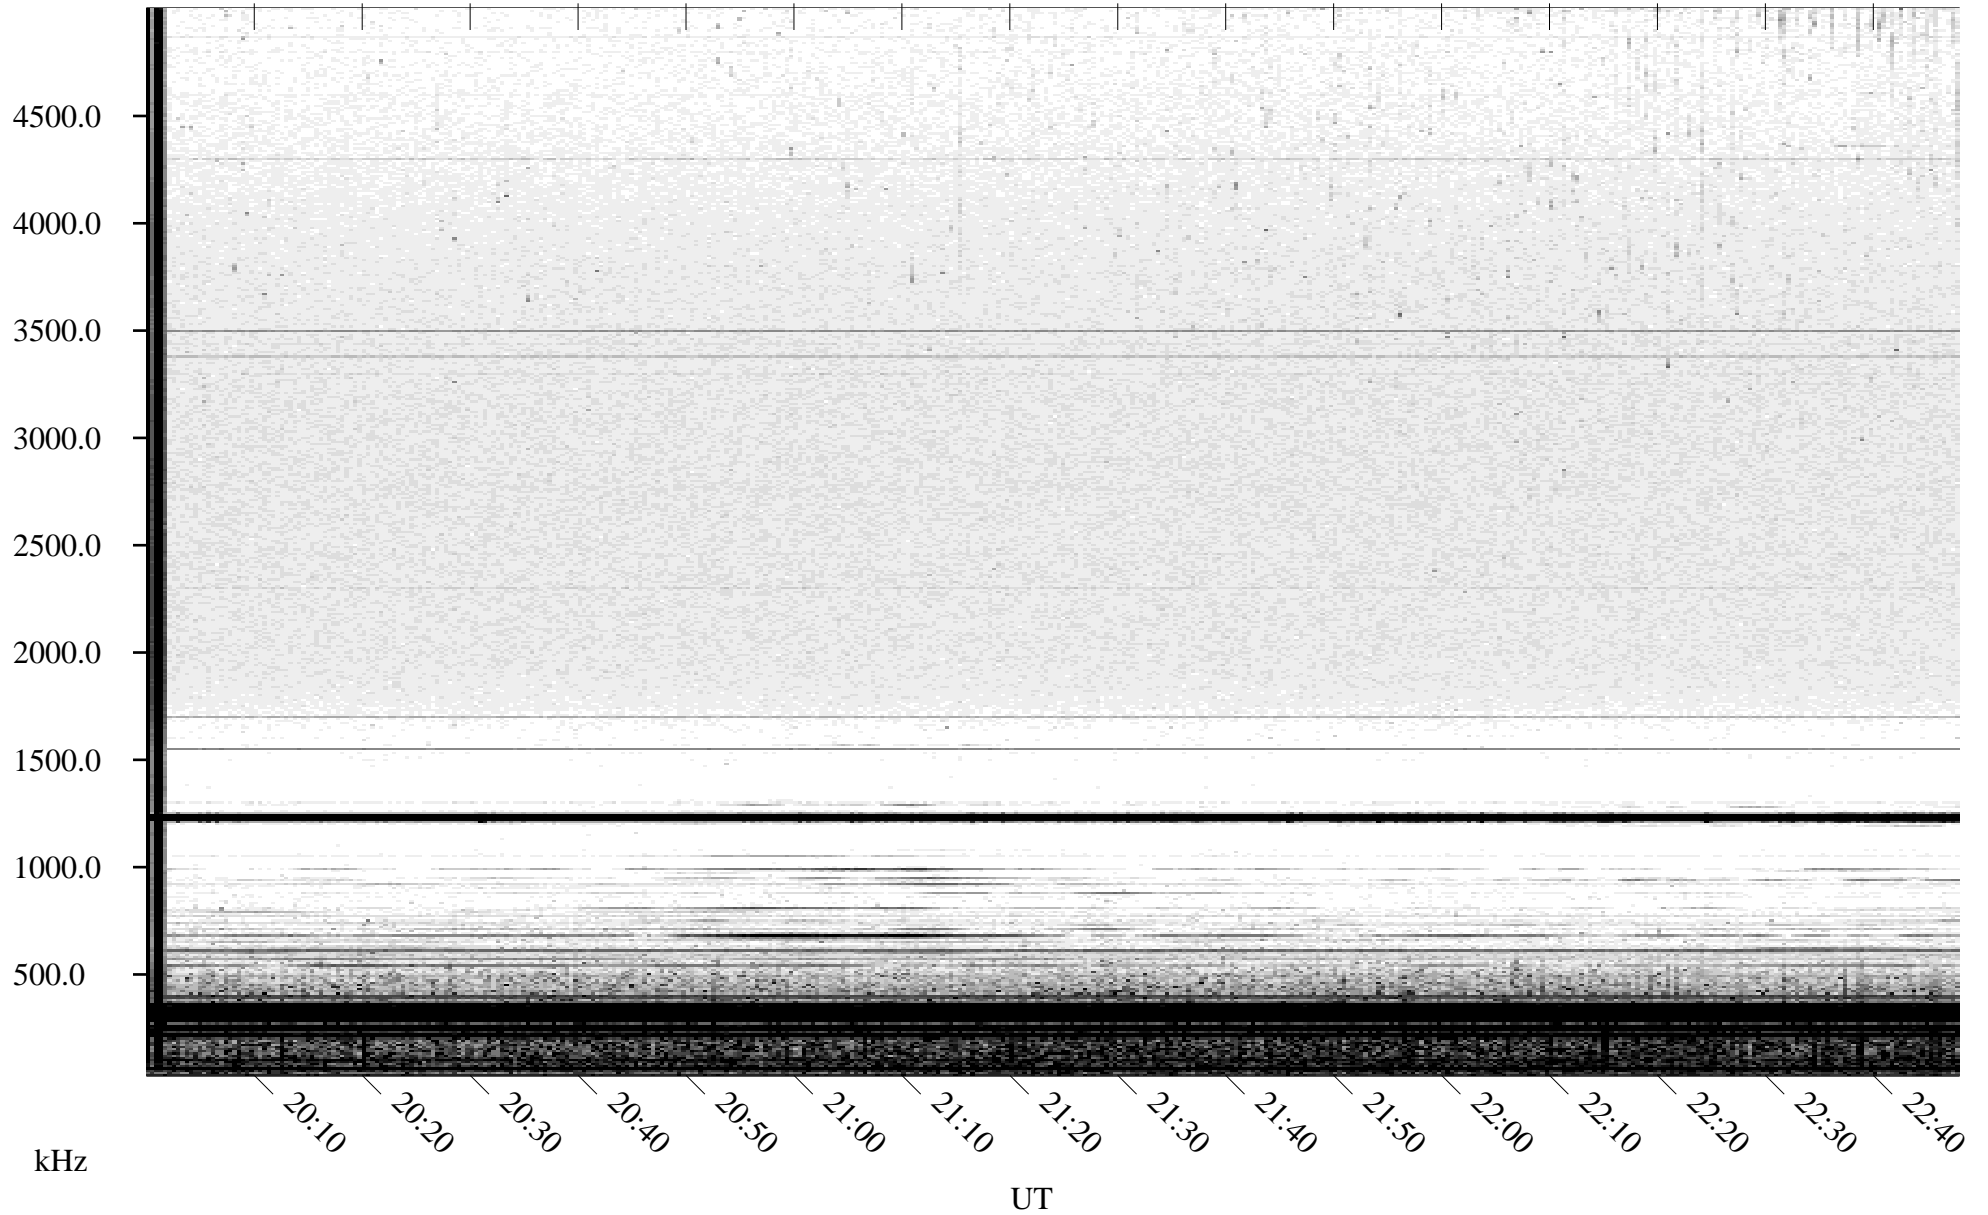

07/21/2004 Churchill, Manitoba

Linear Scale Black = 161 White = 15

ch04203l.r00m max_12

Page 1

07/21/2004 Churchill, Manitoba

Linear Scale Black = 161 White = 15

ch04203l.r00m max_12

Page 2

07/22/2004 Churchill, Manitoba

Linear Scale Black = 161 White = 15

ch04203l.r00m max_12

Page 3

07/22/2004 Churchill, Manitoba

Linear Scale Black = 161 White = 15

ch04203l.r00m max_12

Page 4

07/22/2004 Churchill, Manitoba

Linear Scale Black = 161 White = 15

ch04203l.r00m max_12

Page 5

07/22/2004 Churchill, Manitoba

Linear Scale Black = 161 White = 15

ch04203l.r00m max_12

Page 6

07/22/2004 Churchill, Manitoba

Linear Scale Black = 161 White = 15

ch04203l.r00m max_12

Page 7

07/22/2004 Churchill, Manitoba

Linear Scale Black = 161 White = 15

ch04203l.r00m max_12