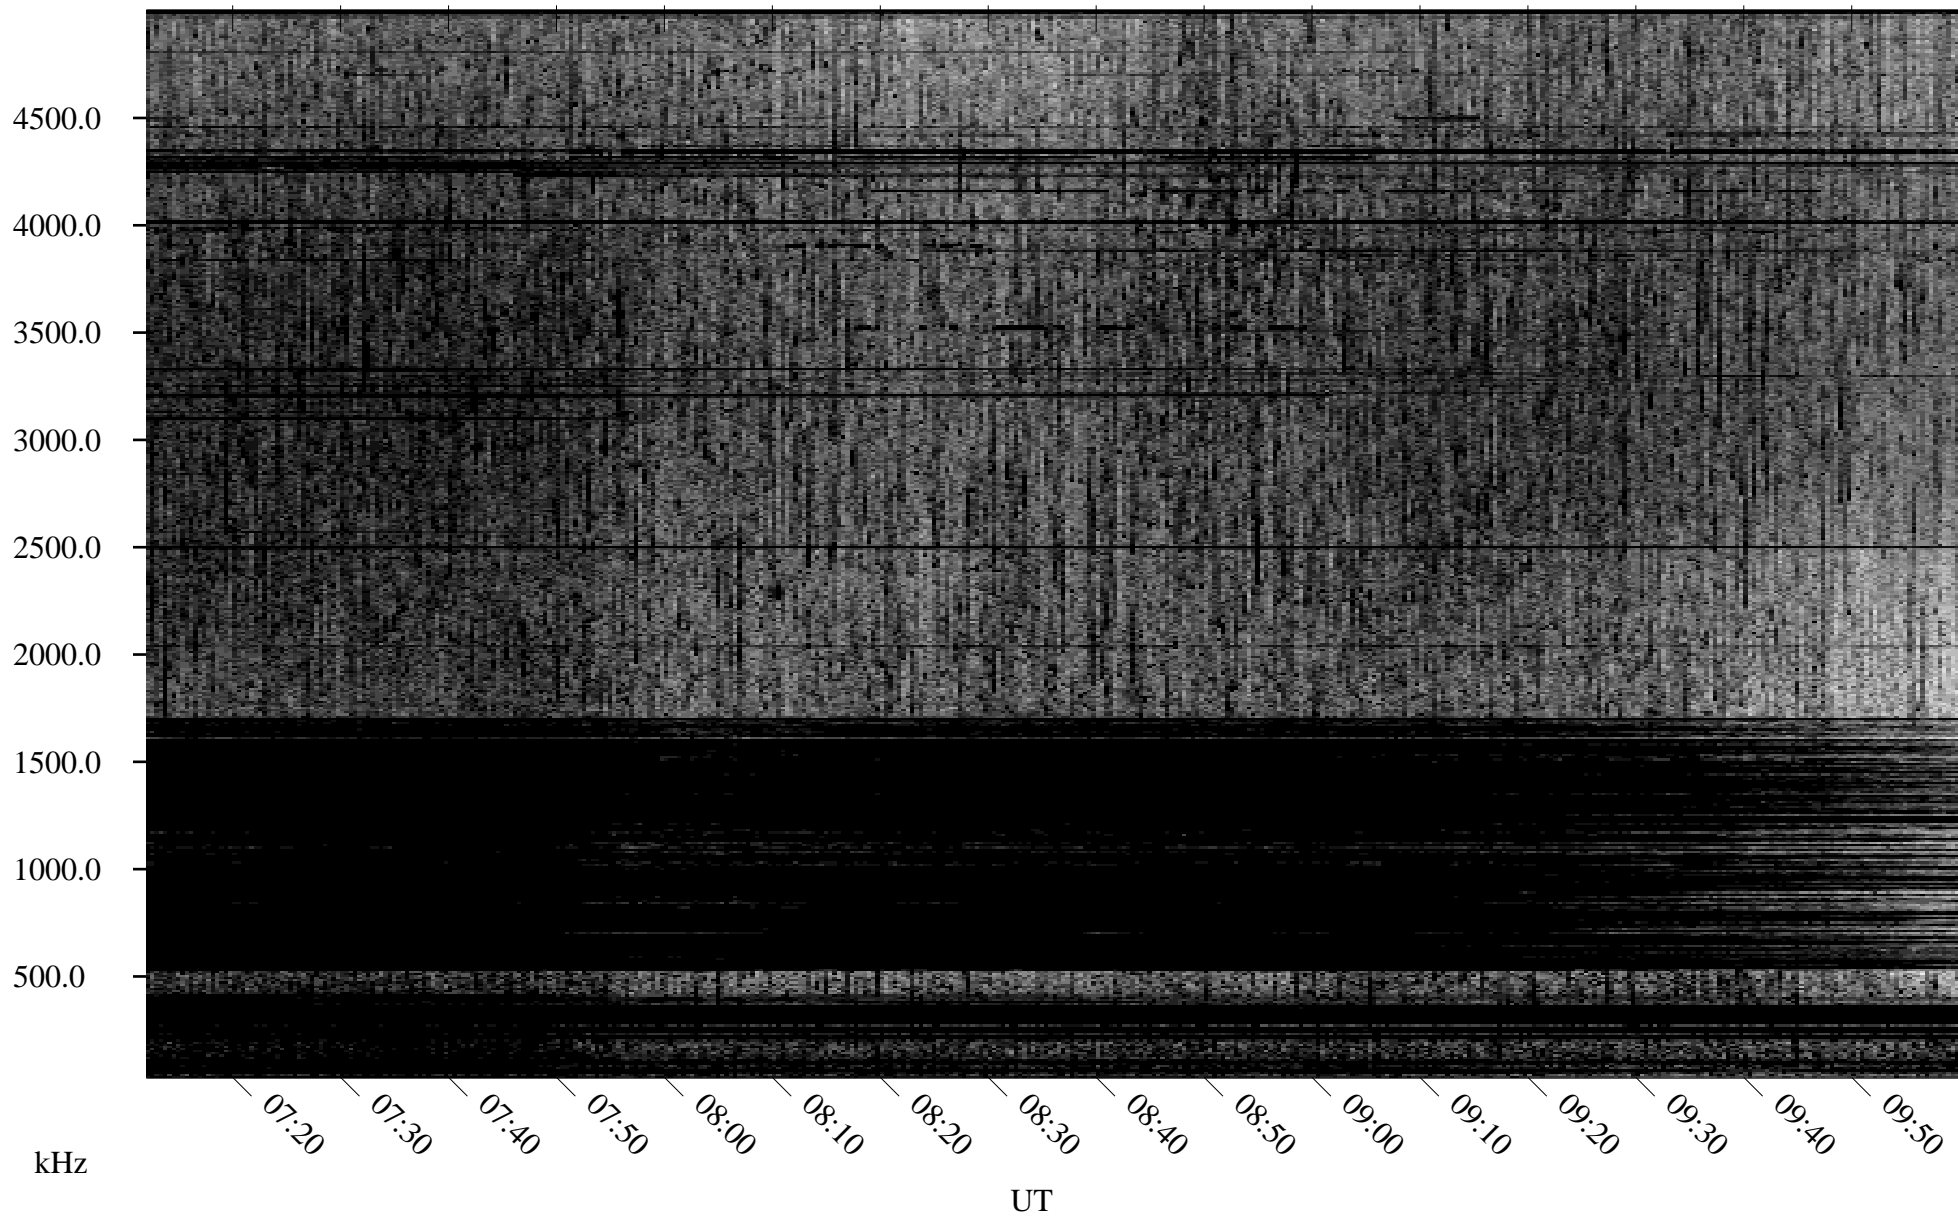

07/21/2004 Churchill, Manitoba

Linear Scale Black = 161 White = 15

ch04203l.r00m max_12

Page 1

07/21/2004 Churchill, Manitoba

Linear Scale Black = 161 White = 15

ch04203l.r00m max_12

Page 2

07/22/2004 Churchill, Manitoba

Linear Scale Black = 161 White = 15

ch04203l.r00m max_12

Page 3

07/22/2004 Churchill, Manitoba

Linear Scale Black = 161 White = 15

ch04203l.r00m max_12

Page 4

07/22/2004 Churchill, Manitoba

Linear Scale Black = 161 White = 15

ch04203l.r00m max_12

Page 5

07/22/2004 Churchill, Manitoba

Linear Scale Black = 161 White = 15

ch04203l.r00m max_12

Page 6

07/22/2004 Churchill, Manitoba

Linear Scale Black = 161 White = 15

ch04203l.r00m max_12

Page 7

07/22/2004 Churchill, Manitoba

Linear Scale Black = 161 White = 15

ch04203l.r00m max_12