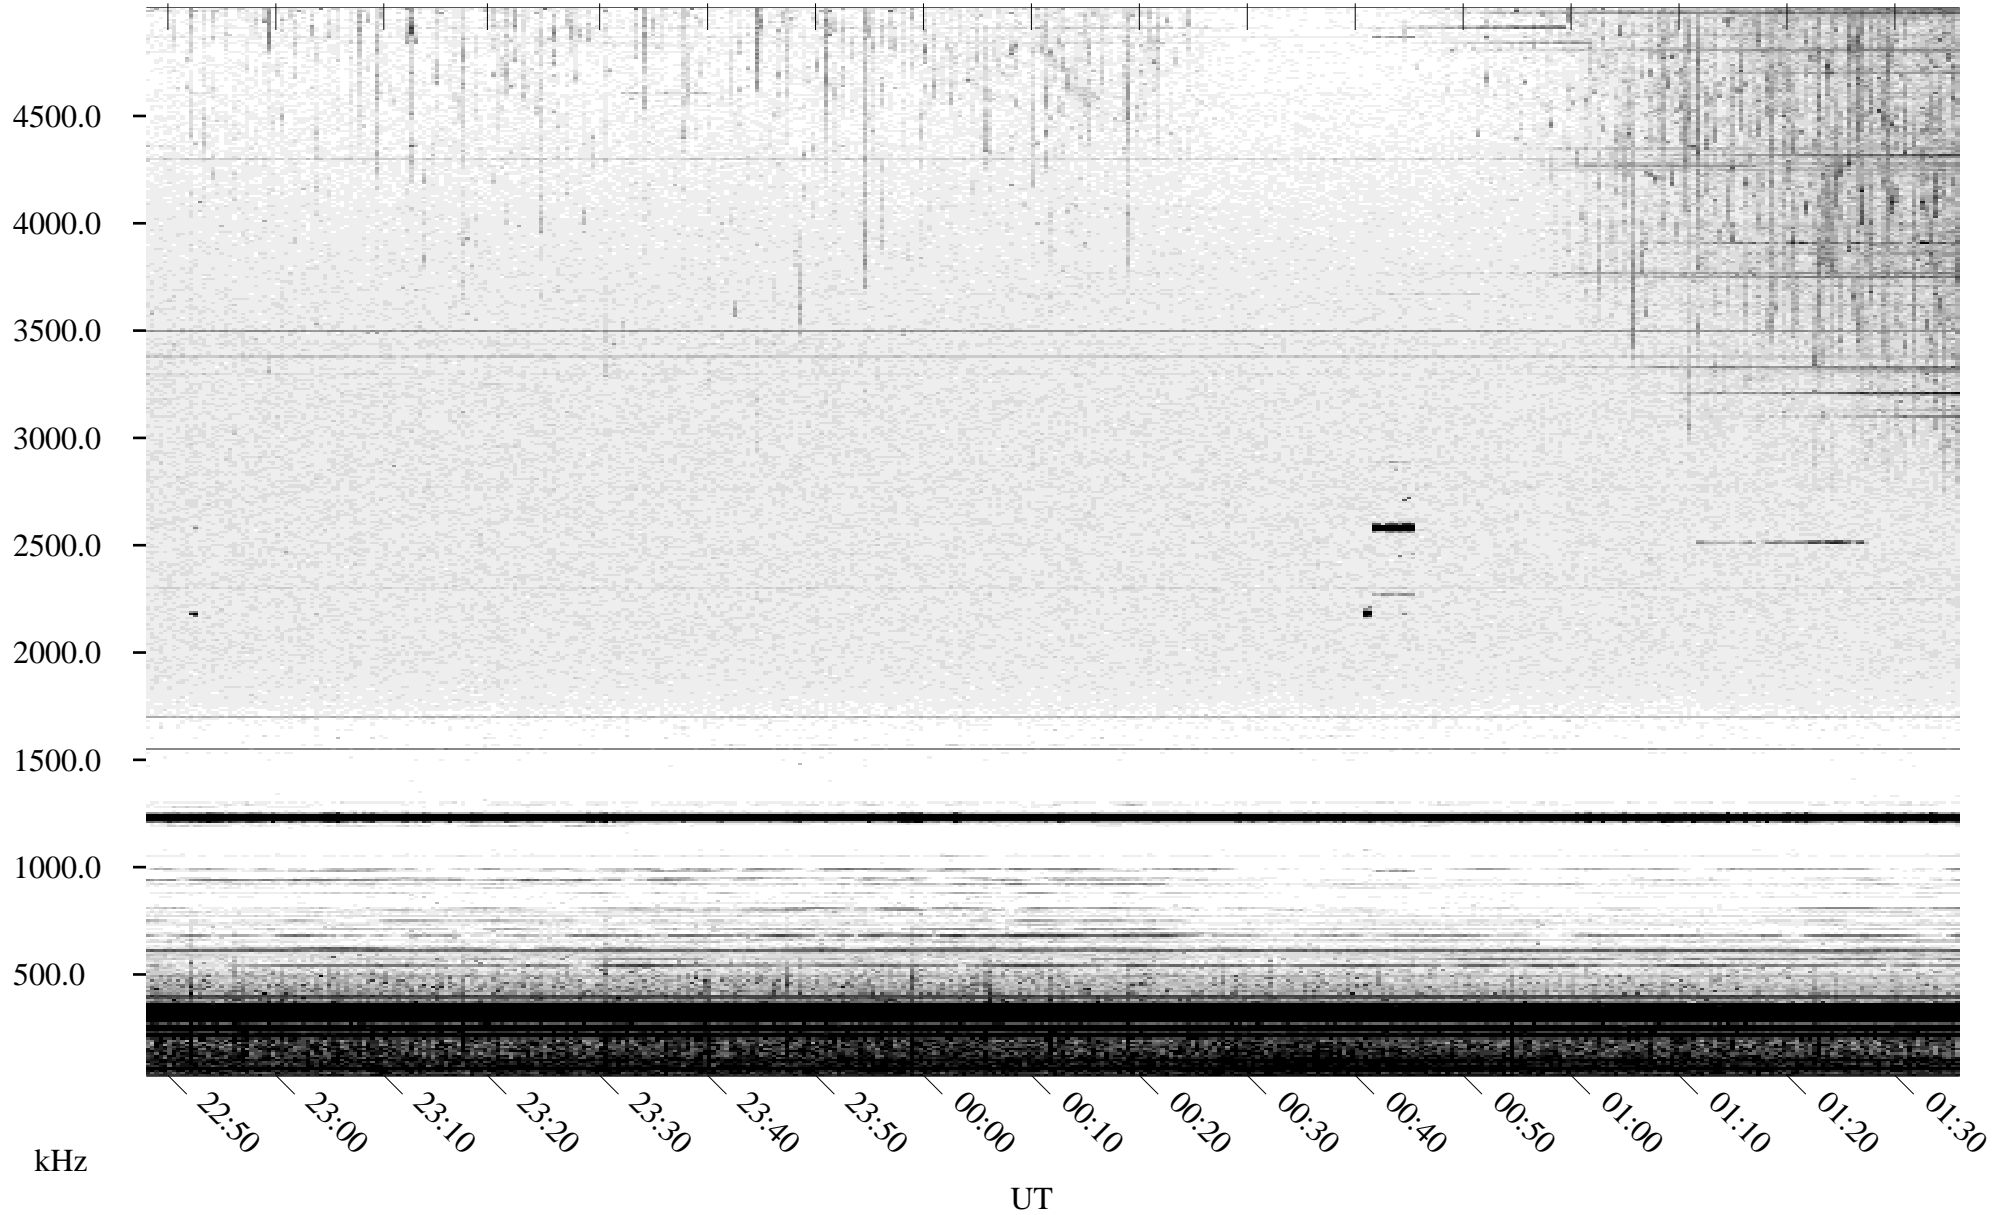

07/21/2004 Churchill, Manitoba

Linear Scale Black = 161 White = 15

ch04203l.r00m max_12

Page 1

07/21/2004 Churchill, Manitoba

Linear Scale Black = 161 White = 15

ch04203l.r00m max_12

Page 2

07/22/2004 Churchill, Manitoba

Linear Scale Black = 161 White = 15

ch04203l.r00m max_12

Page 3

07/22/2004 Churchill, Manitoba

Linear Scale Black = 161 White = 15

ch04203l.r00m max_12

Page 4

07/22/2004 Churchill, Manitoba

Linear Scale Black = 161 White = 15

ch04203l.r00m max_12

Page 5

07/22/2004 Churchill, Manitoba

Linear Scale Black = 161 White = 15

ch04203l.r00m max_12

Page 6

07/22/2004 Churchill, Manitoba

Linear Scale Black = 161 White = 15

ch04203l.r00m max_12

Page 7

07/22/2004 Churchill, Manitoba

Linear Scale Black = 161 White = 15

ch04203l.r00m max_12