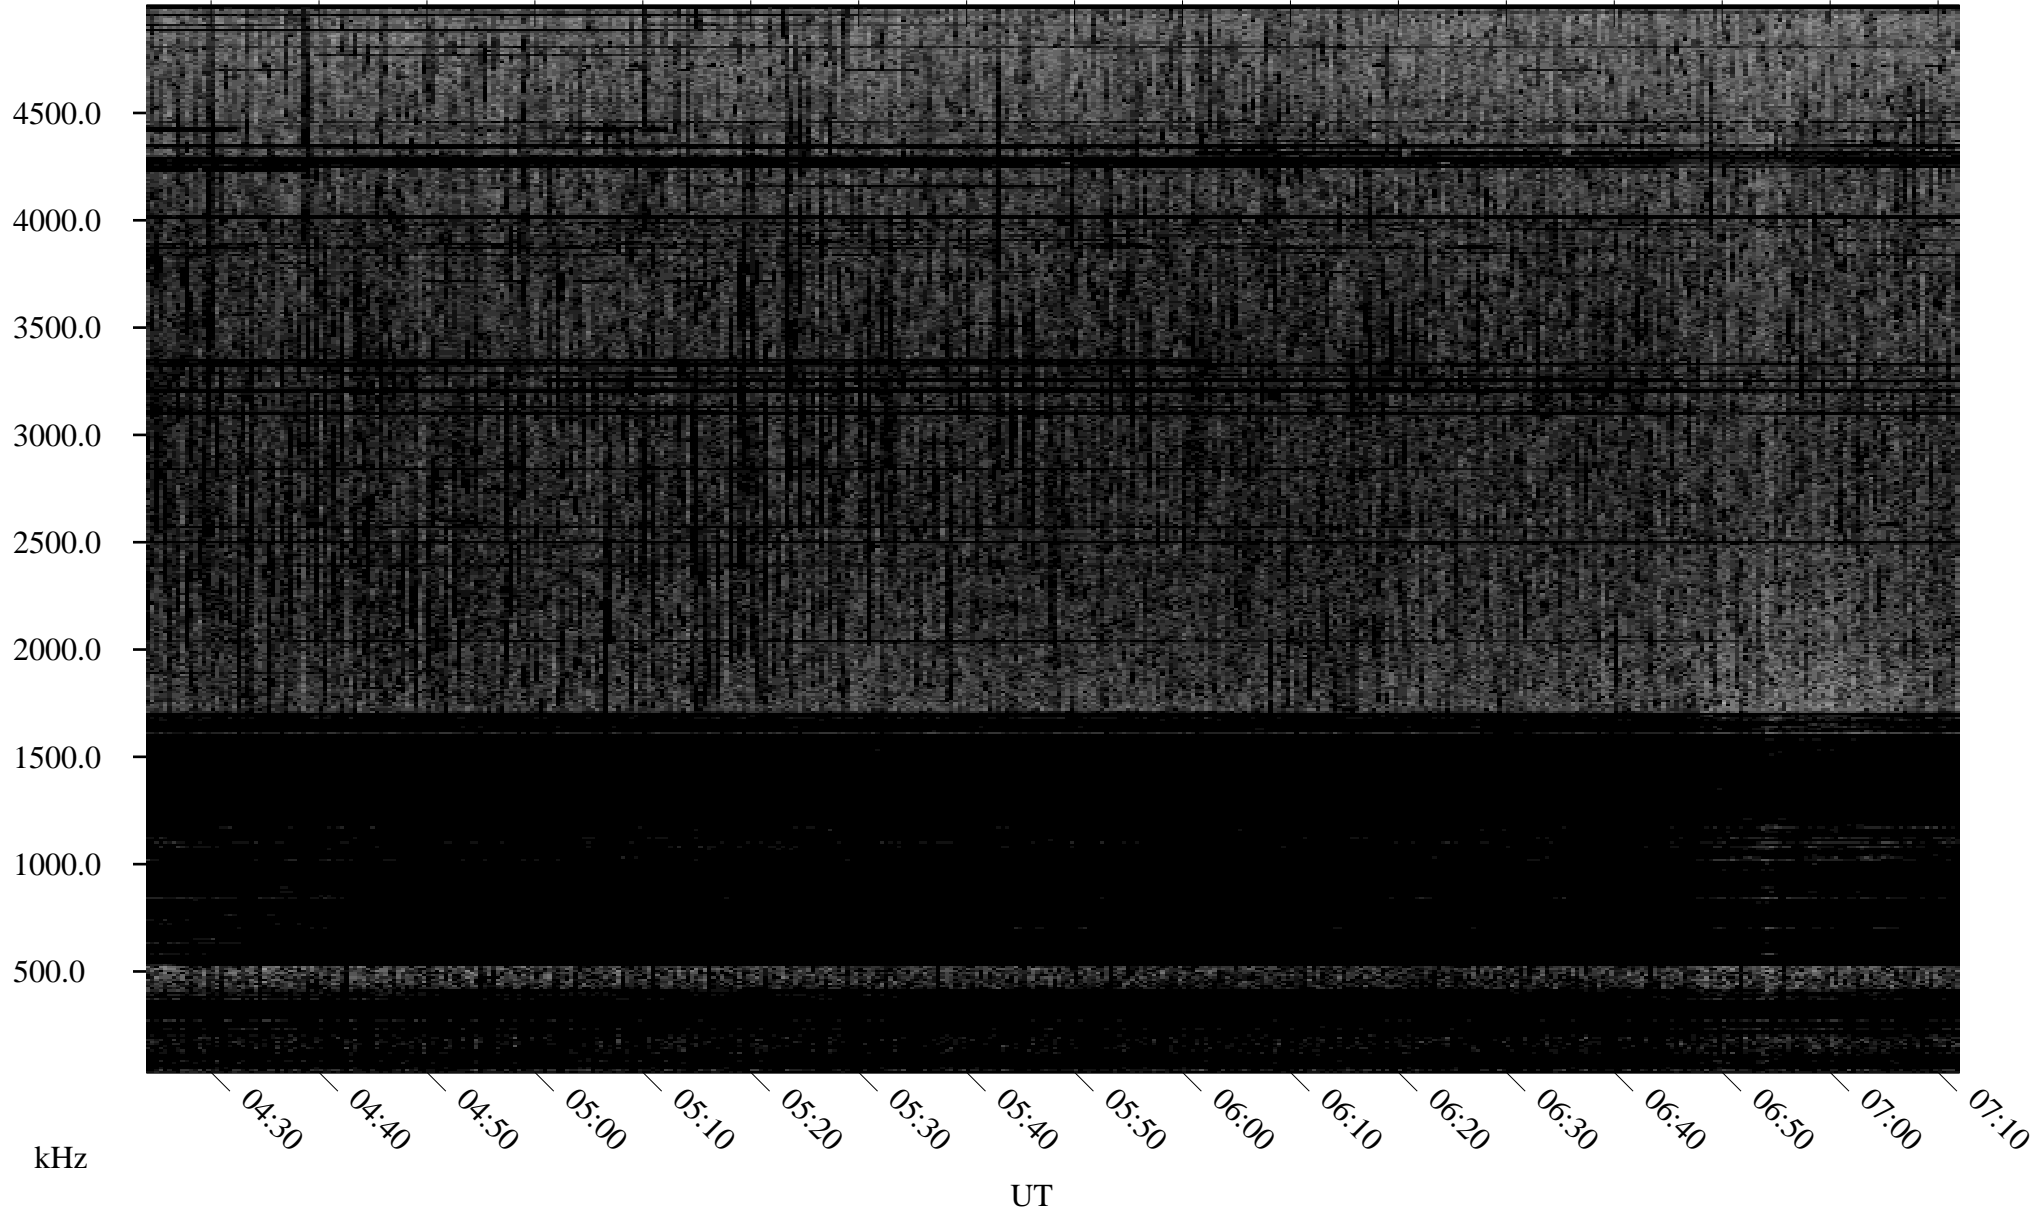

07/21/2004 Churchill, Manitoba

Linear Scale Black = 161 White = 15

ch04203l.r00m max_12

Page 1

07/21/2004 Churchill, Manitoba

Linear Scale Black = 161 White = 15

ch04203l.r00m max_12

Page 2

07/22/2004 Churchill, Manitoba

Linear Scale Black = 161 White = 15

ch04203l.r00m max_12

Page 3

07/22/2004 Churchill, Manitoba

Linear Scale Black = 161 White = 15

ch04203l.r00m max_12

Page 4

07/22/2004 Churchill, Manitoba

Linear Scale Black = 161 White = 15

ch04203l.r00m max_12

Page 5

07/22/2004 Churchill, Manitoba

Linear Scale Black = 161 White = 15

ch04203l.r00m max_12

Page 6

07/22/2004 Churchill, Manitoba

Linear Scale Black = 161 White = 15

ch04203l.r00m max_12

Page 7

07/22/2004 Churchill, Manitoba

Linear Scale Black = 161 White = 15

ch04203l.r00m max_12