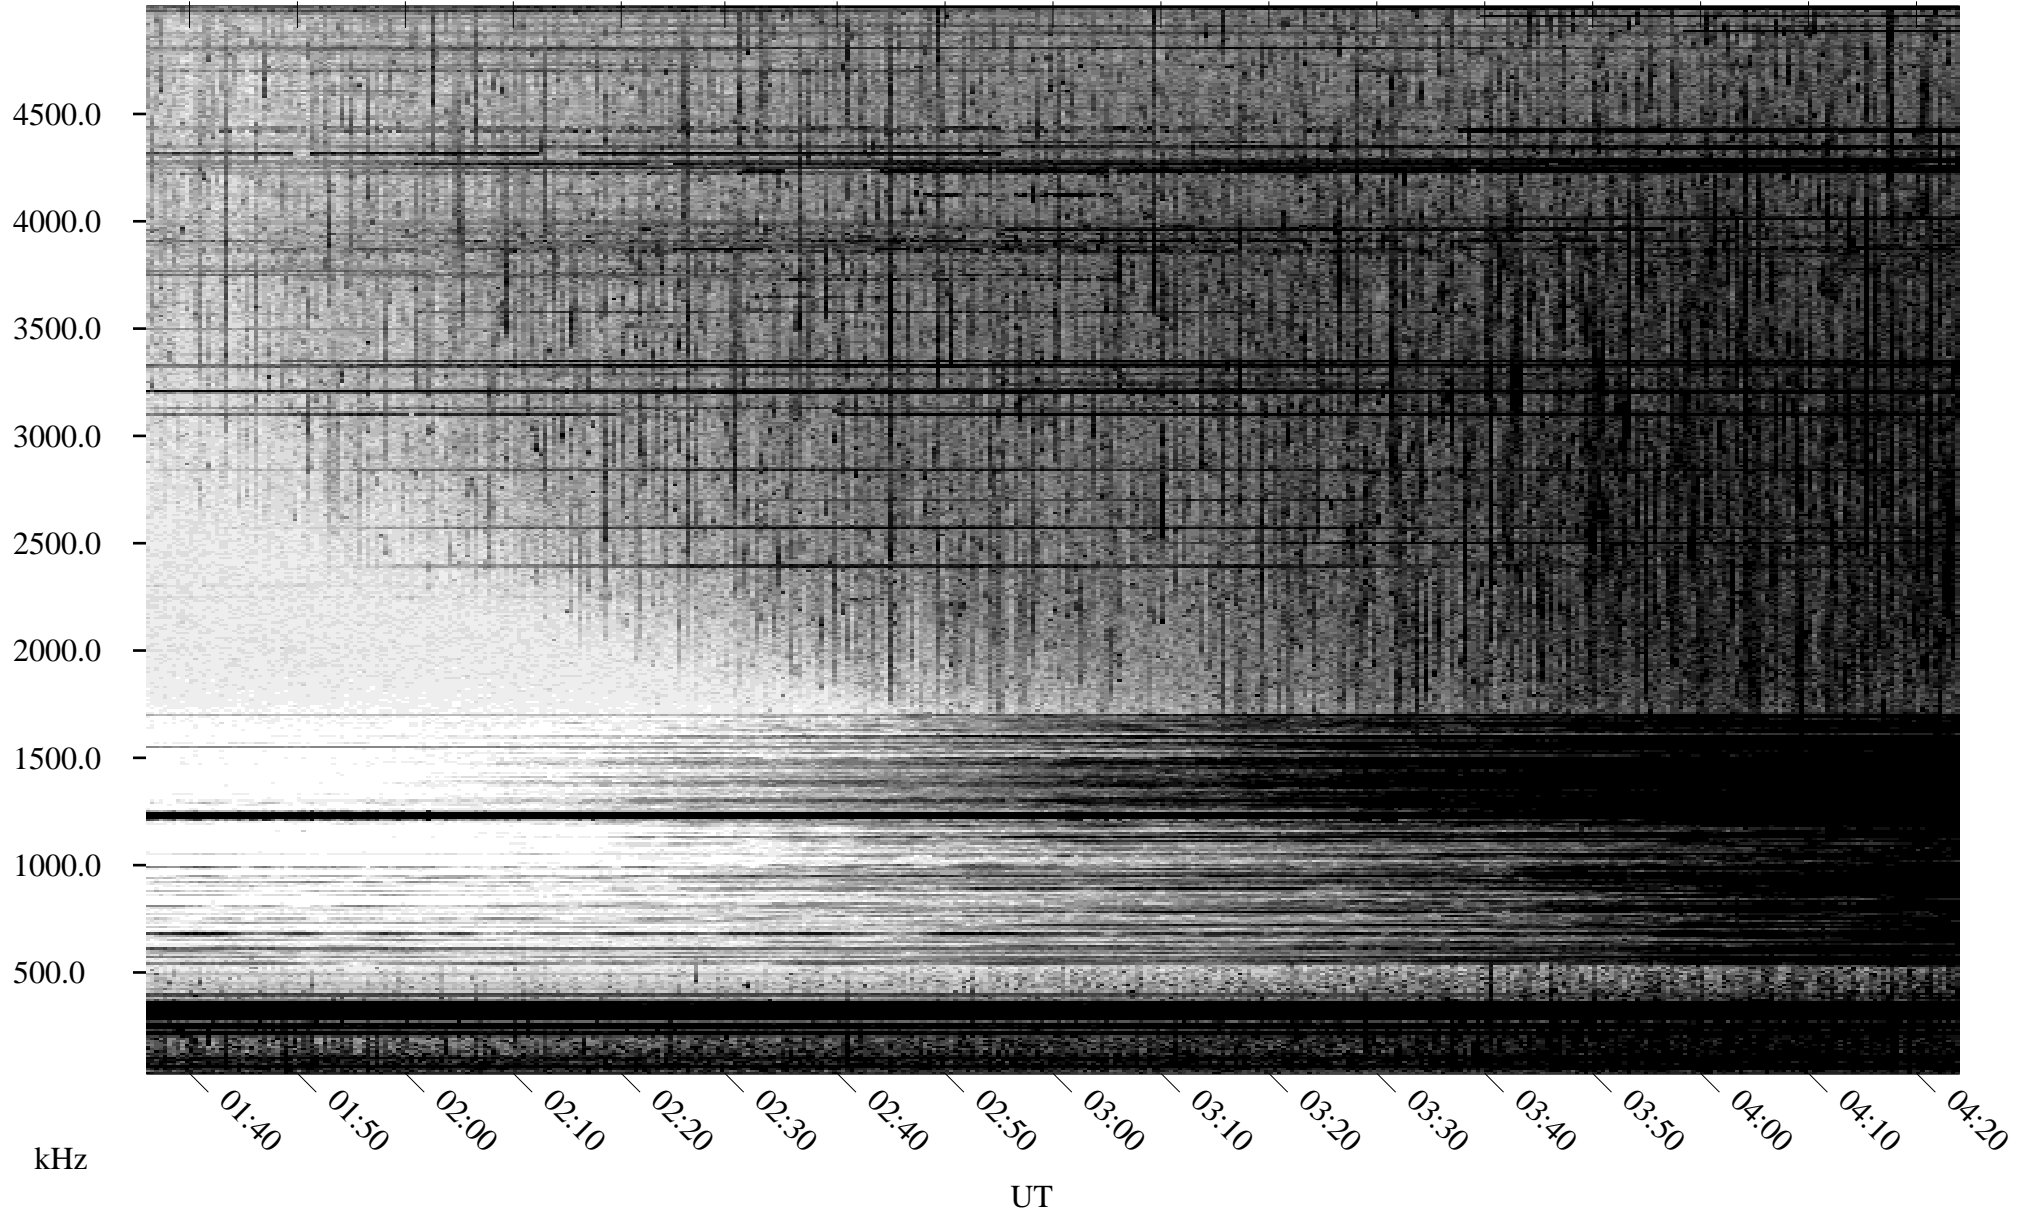

07/21/2004 Churchill, Manitoba

Linear Scale Black = 161 White = 15

ch04203l.r00m max_12

Page 1

07/21/2004 Churchill, Manitoba

Linear Scale Black = 161 White = 15

ch04203l.r00m max_12

Page 2

07/22/2004 Churchill, Manitoba

Linear Scale Black = 161 White = 15

ch04203l.r00m max_12

Page 3

07/22/2004 Churchill, Manitoba

Linear Scale Black = 161 White = 15

ch04203l.r00m max_12

Page 4

07/22/2004 Churchill, Manitoba

Linear Scale Black = 161 White = 15

ch04203l.r00m max_12

Page 5

07/22/2004 Churchill, Manitoba

Linear Scale Black = 161 White = 15

ch04203l.r00m max_12

Page 6

07/22/2004 Churchill, Manitoba

Linear Scale Black = 161 White = 15

ch04203l.r00m max_12

Page 7

07/22/2004 Churchill, Manitoba

Linear Scale Black = 161 White = 15

ch04203l.r00m max_12