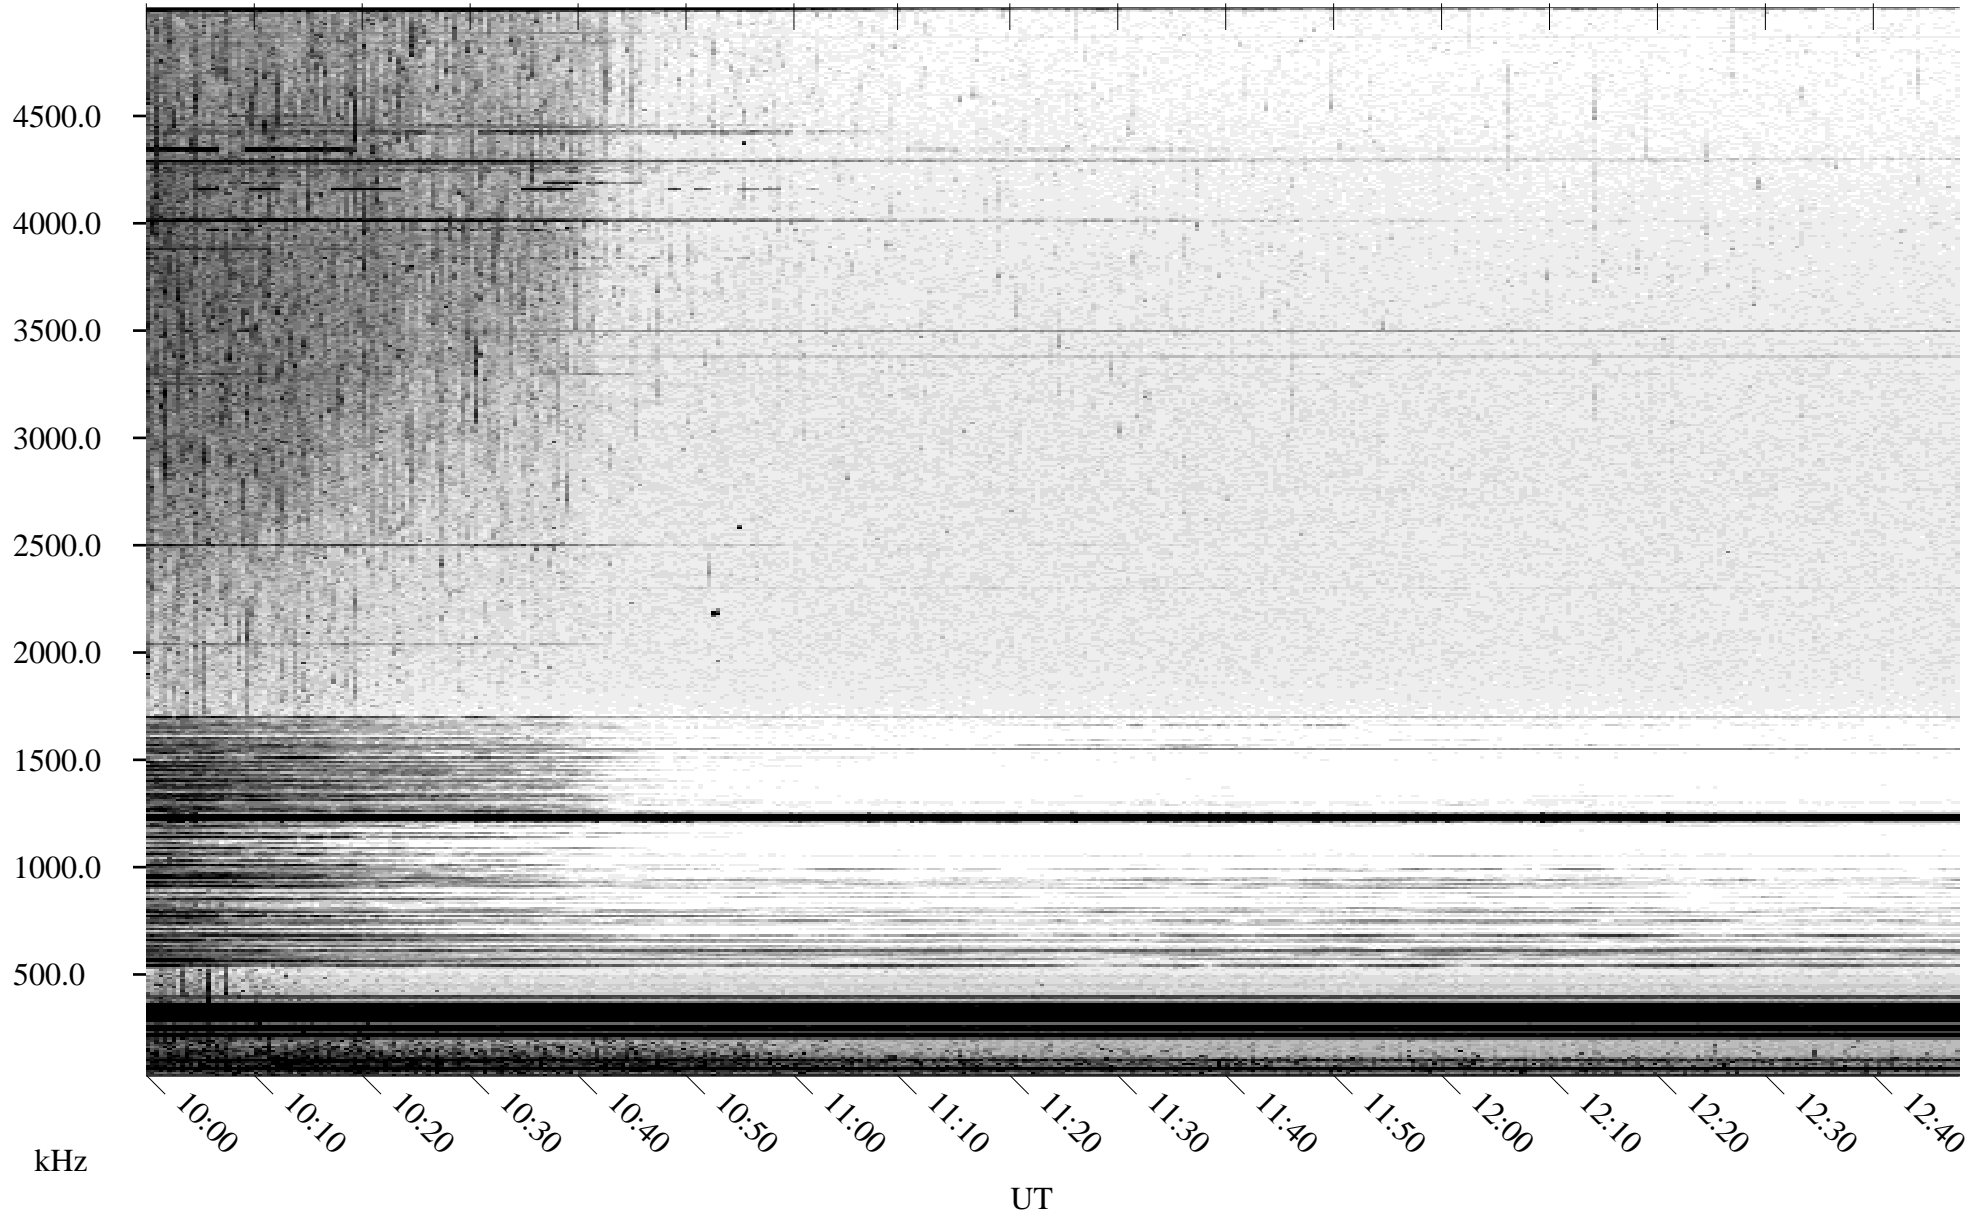

07/21/2004 Churchill, Manitoba

Linear Scale Black = 161 White = 15

ch04203l.r00m max_12

Page 1

07/21/2004 Churchill, Manitoba

Linear Scale Black = 161 White = 15

ch04203l.r00m max_12

Page 2

07/22/2004 Churchill, Manitoba

Linear Scale Black = 161 White = 15

ch04203l.r00m max_12

Page 3

07/22/2004 Churchill, Manitoba

Linear Scale Black = 161 White = 15

ch04203l.r00m max_12

Page 4

07/22/2004 Churchill, Manitoba

Linear Scale Black = 161 White = 15

ch04203l.r00m max_12

Page 5

07/22/2004 Churchill, Manitoba

Linear Scale Black = 161 White = 15

ch04203l.r00m max_12

Page 6

07/22/2004 Churchill, Manitoba

Linear Scale Black = 161 White = 15

ch04203l.r00m max_12

Page 7

07/22/2004 Churchill, Manitoba

Linear Scale Black = 161 White = 15

ch04203l.r00m max_12