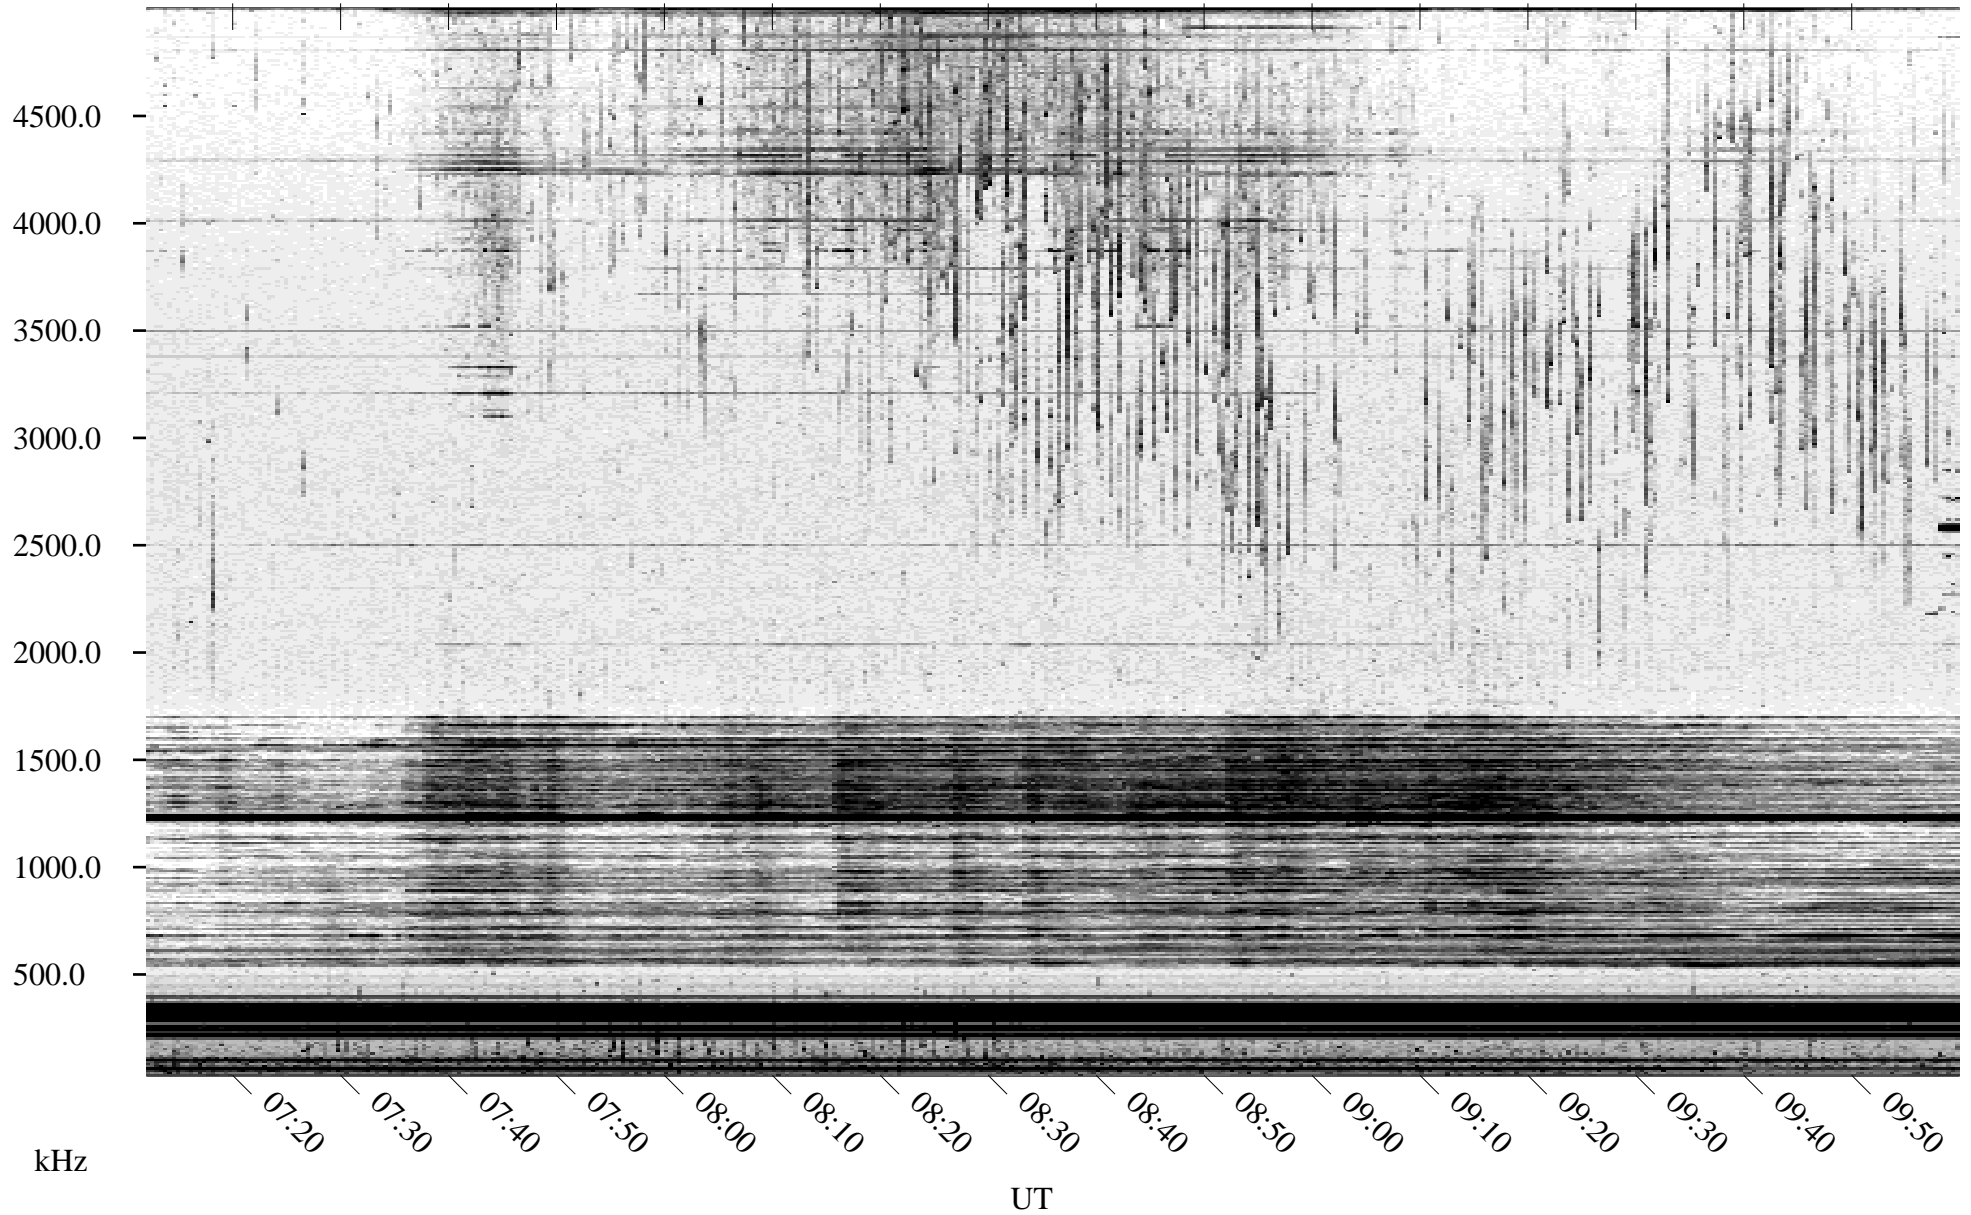

# 07/23/2004 Churchill, Manitoba

Linear Scale    Black = 161    White = 15

ch042051.r00m max\_12

Page 1

# 07/24/2004 Churchill, Manitoba

Linear Scale    Black = 161    White = 15

ch042051.r00m max\_12

Page 4

# 07/24/2004 Churchill, Manitoba

Linear Scale    Black = 161    White = 15

ch042051.r00m max\_12

Page 5

# 07/24/2004 Churchill, Manitoba

Linear Scale    Black = 161    White = 15

ch042051.r00m max\_12