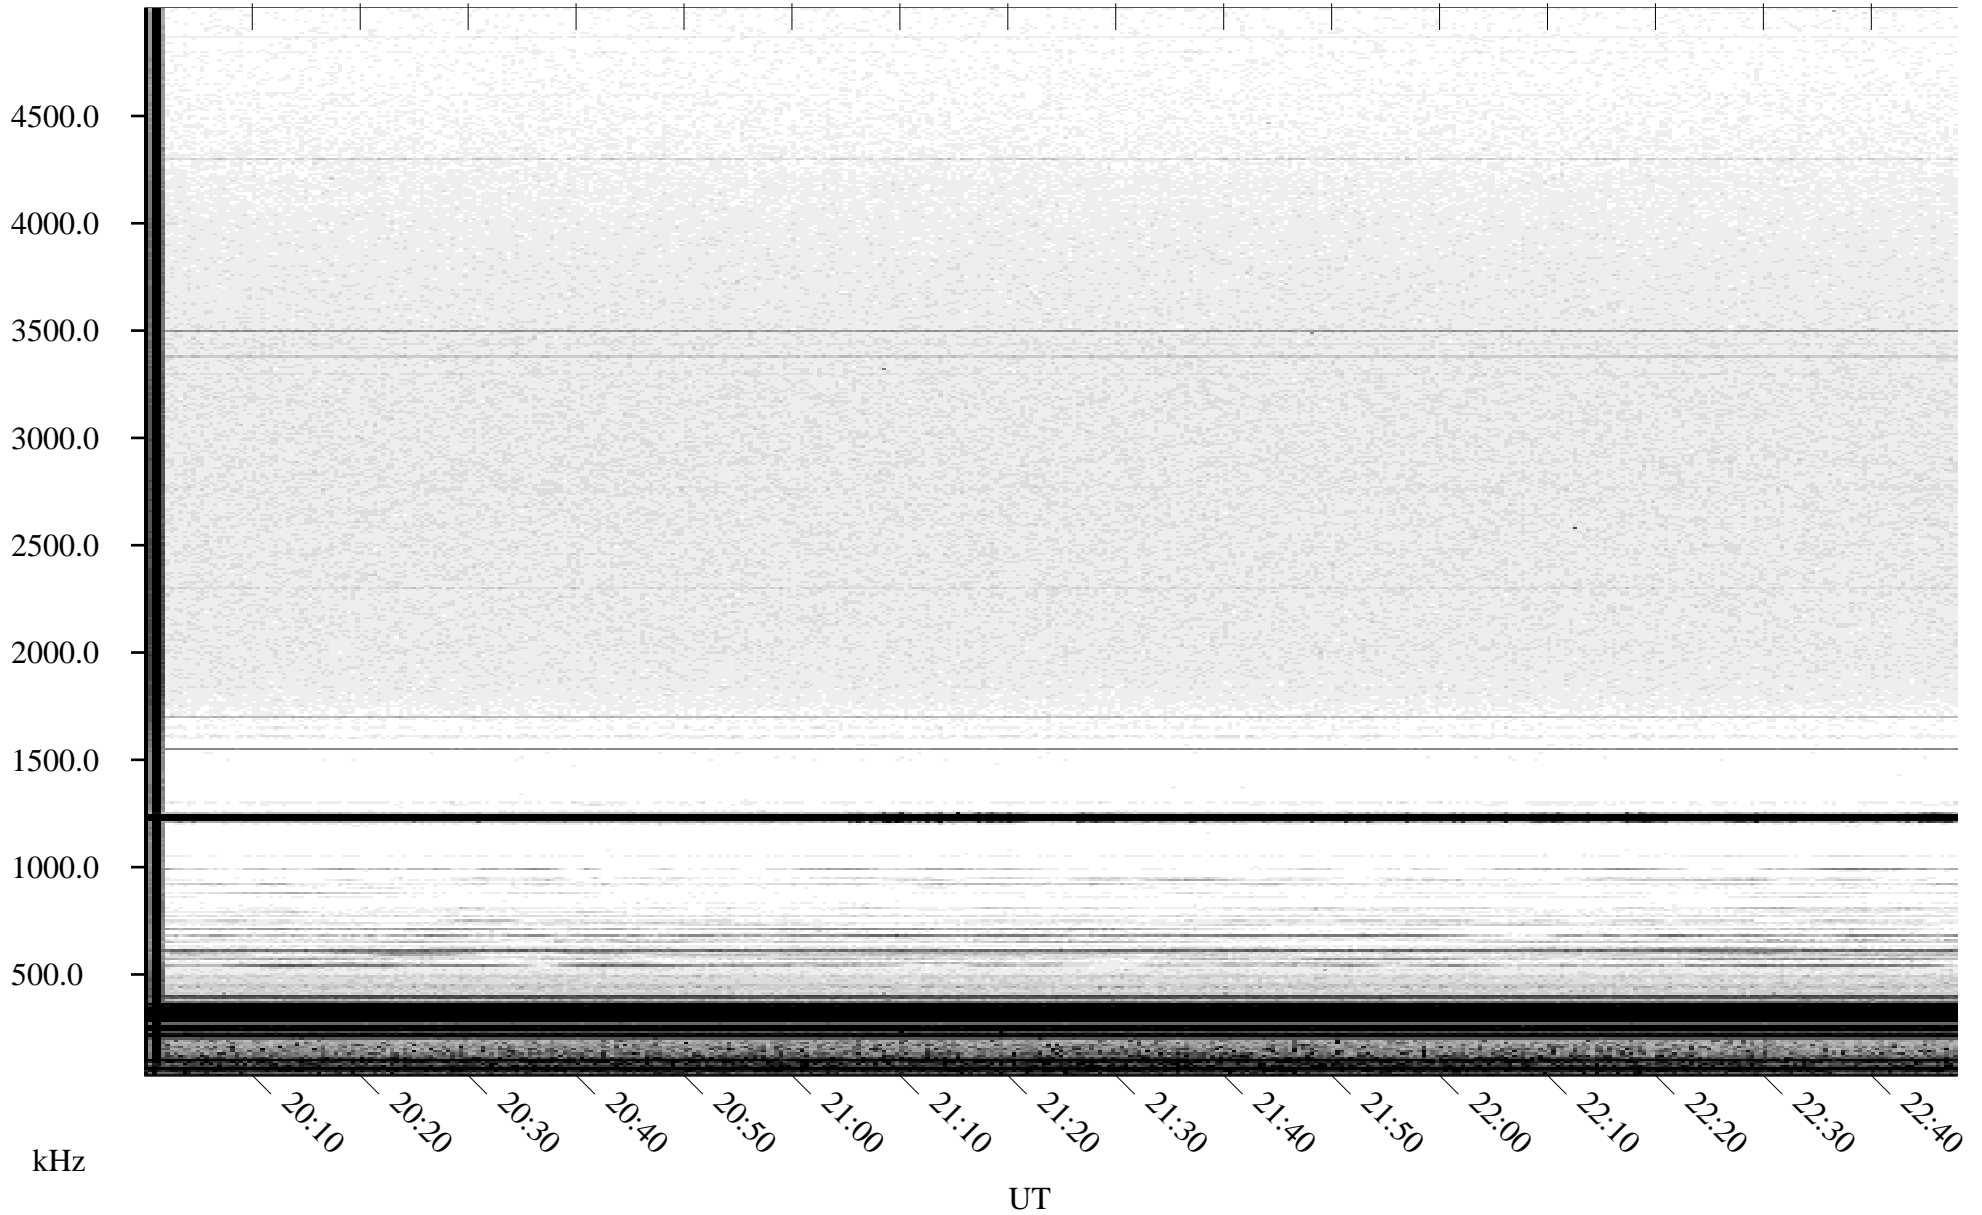

# 07/23/2004 Churchill, Manitoba

Linear Scale    Black = 161    White = 15

ch042051.r00m max\_12

Page 1

# 07/23/2004 Churchill, Manitoba

Linear Scale    Black = 161    White = 15

ch042051.r00m max\_12

Page 2

# 07/24/2004 Churchill, Manitoba

Linear Scale    Black = 161    White = 15

ch042051.r00m max\_12

Page 3

# 07/24/2004 Churchill, Manitoba

Linear Scale    Black = 161    White = 15

ch042051.r00m max\_12

Page 4