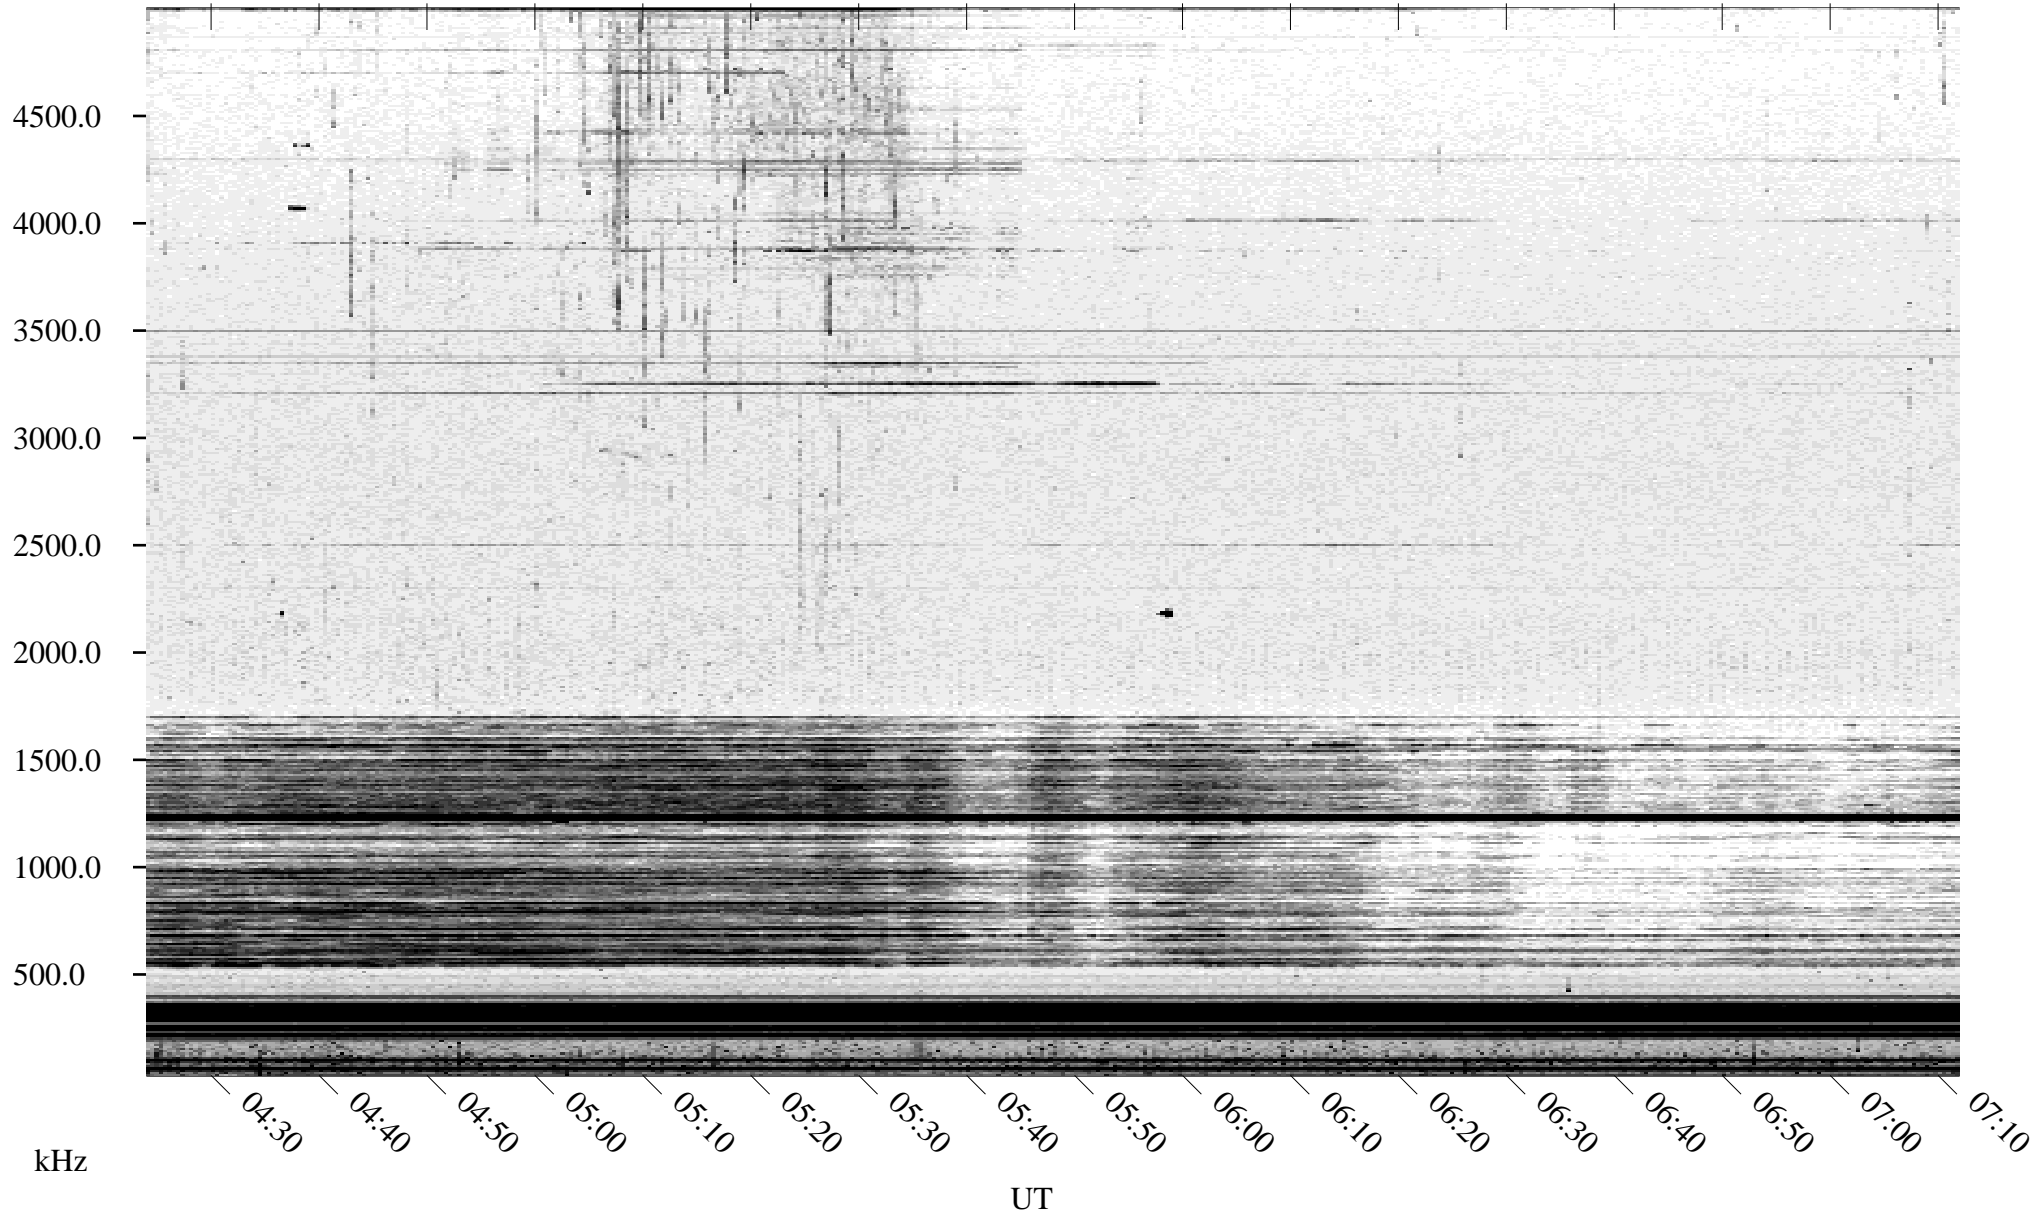

# 07/23/2004 Churchill, Manitoba

Linear Scale    Black = 161    White = 15

ch042051.r00m max\_12

Page 1

# 07/24/2004 Churchill, Manitoba

Linear Scale    Black = 161    White = 15

ch042051.r00m max\_12

Page 3

# 07/24/2004 Churchill, Manitoba

Linear Scale    Black = 161    White = 15

ch042051.r00m max\_12

Page 4

# 07/24/2004 Churchill, Manitoba

Linear Scale    Black = 161    White = 15

ch042051.r00m max\_12

Page 5