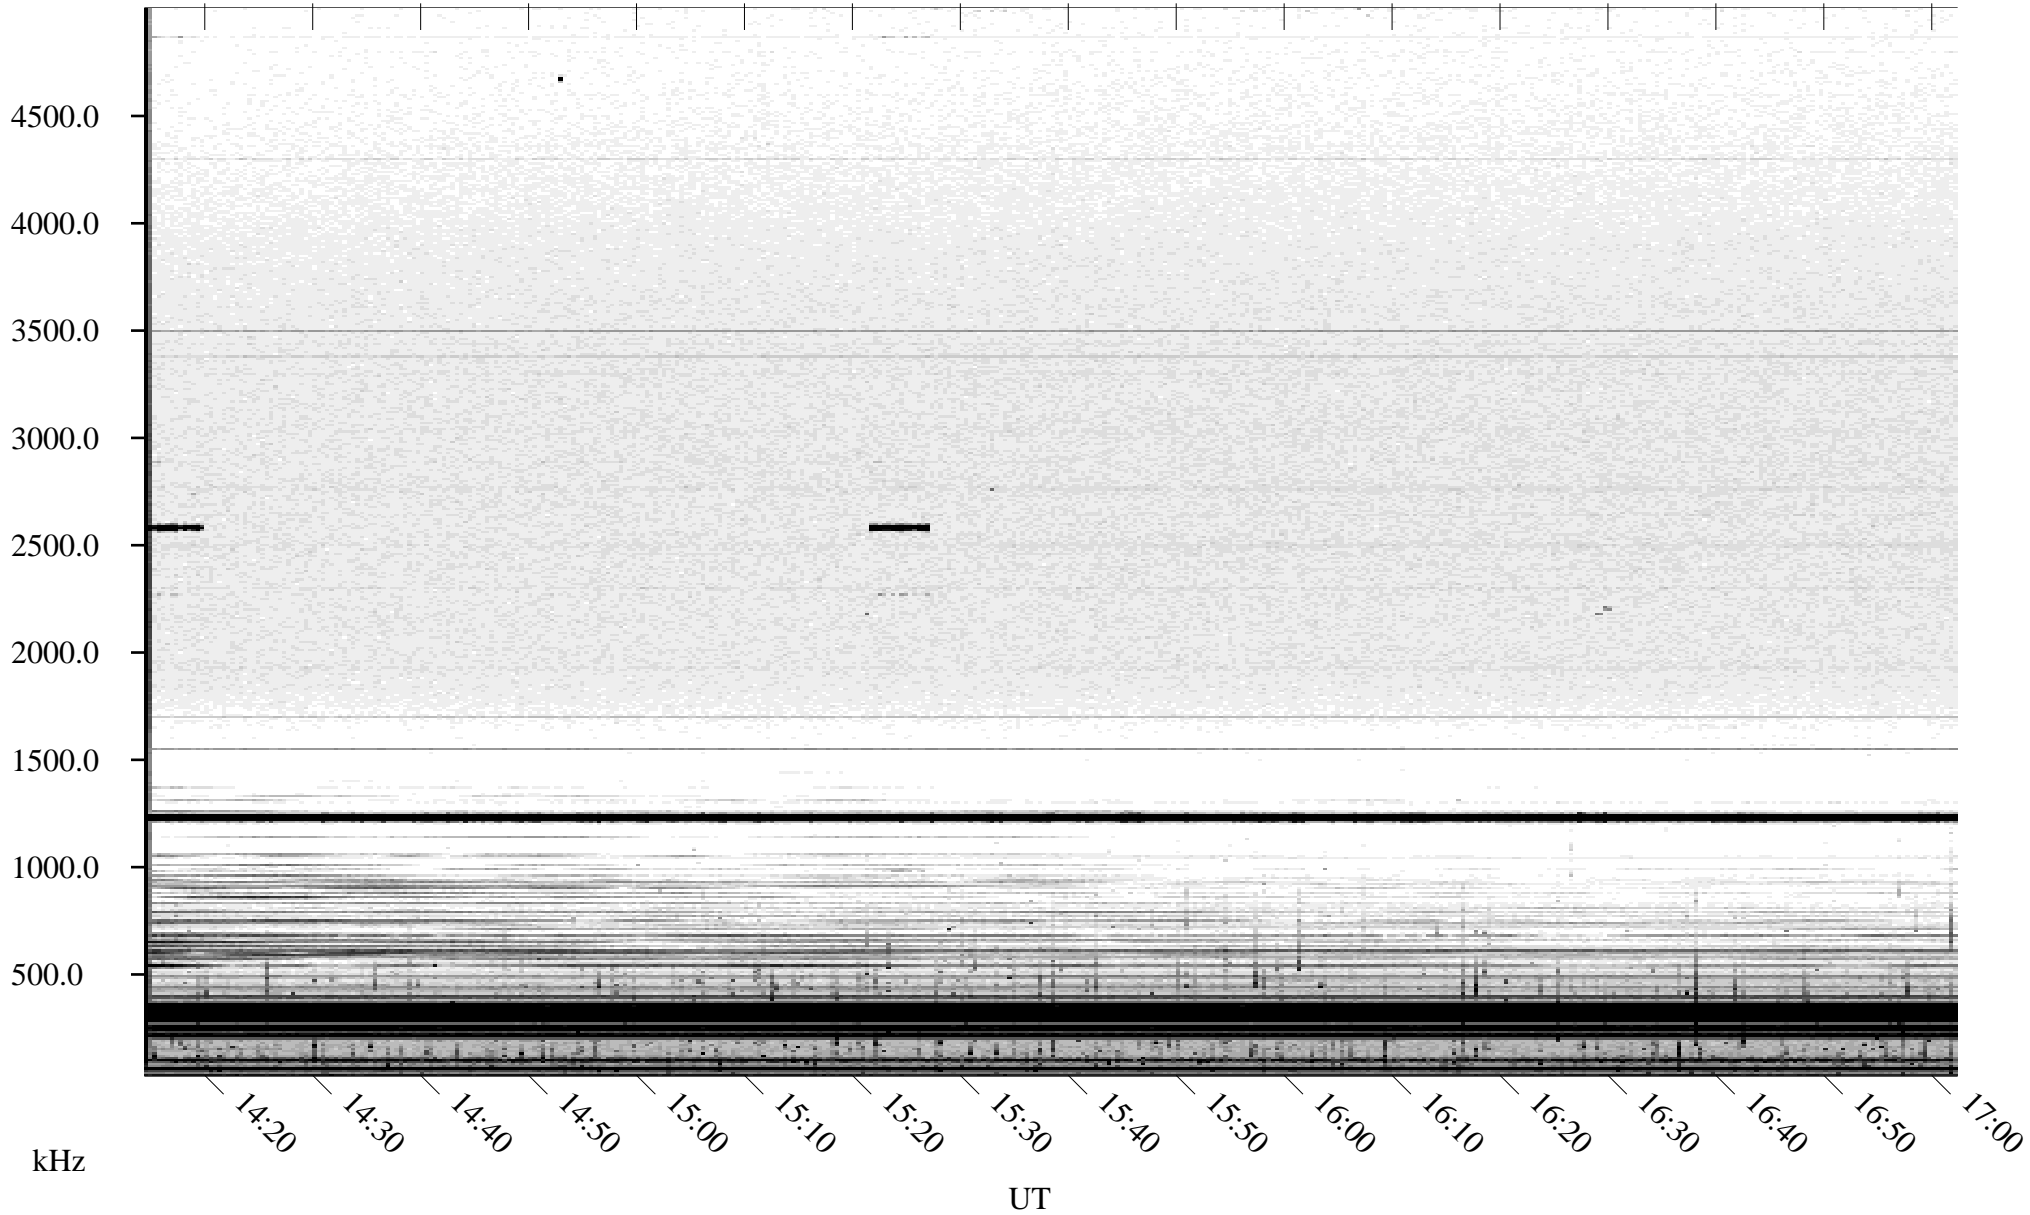

07/30/2004 Churchill, Manitoba

Linear Scale Black = 161 White = 15

ch04212l.r00m max_12

Page 1

07/30/2004 Churchill, Manitoba

Linear Scale Black = 161 White = 15

ch04212l.r00m max_12

Page 2