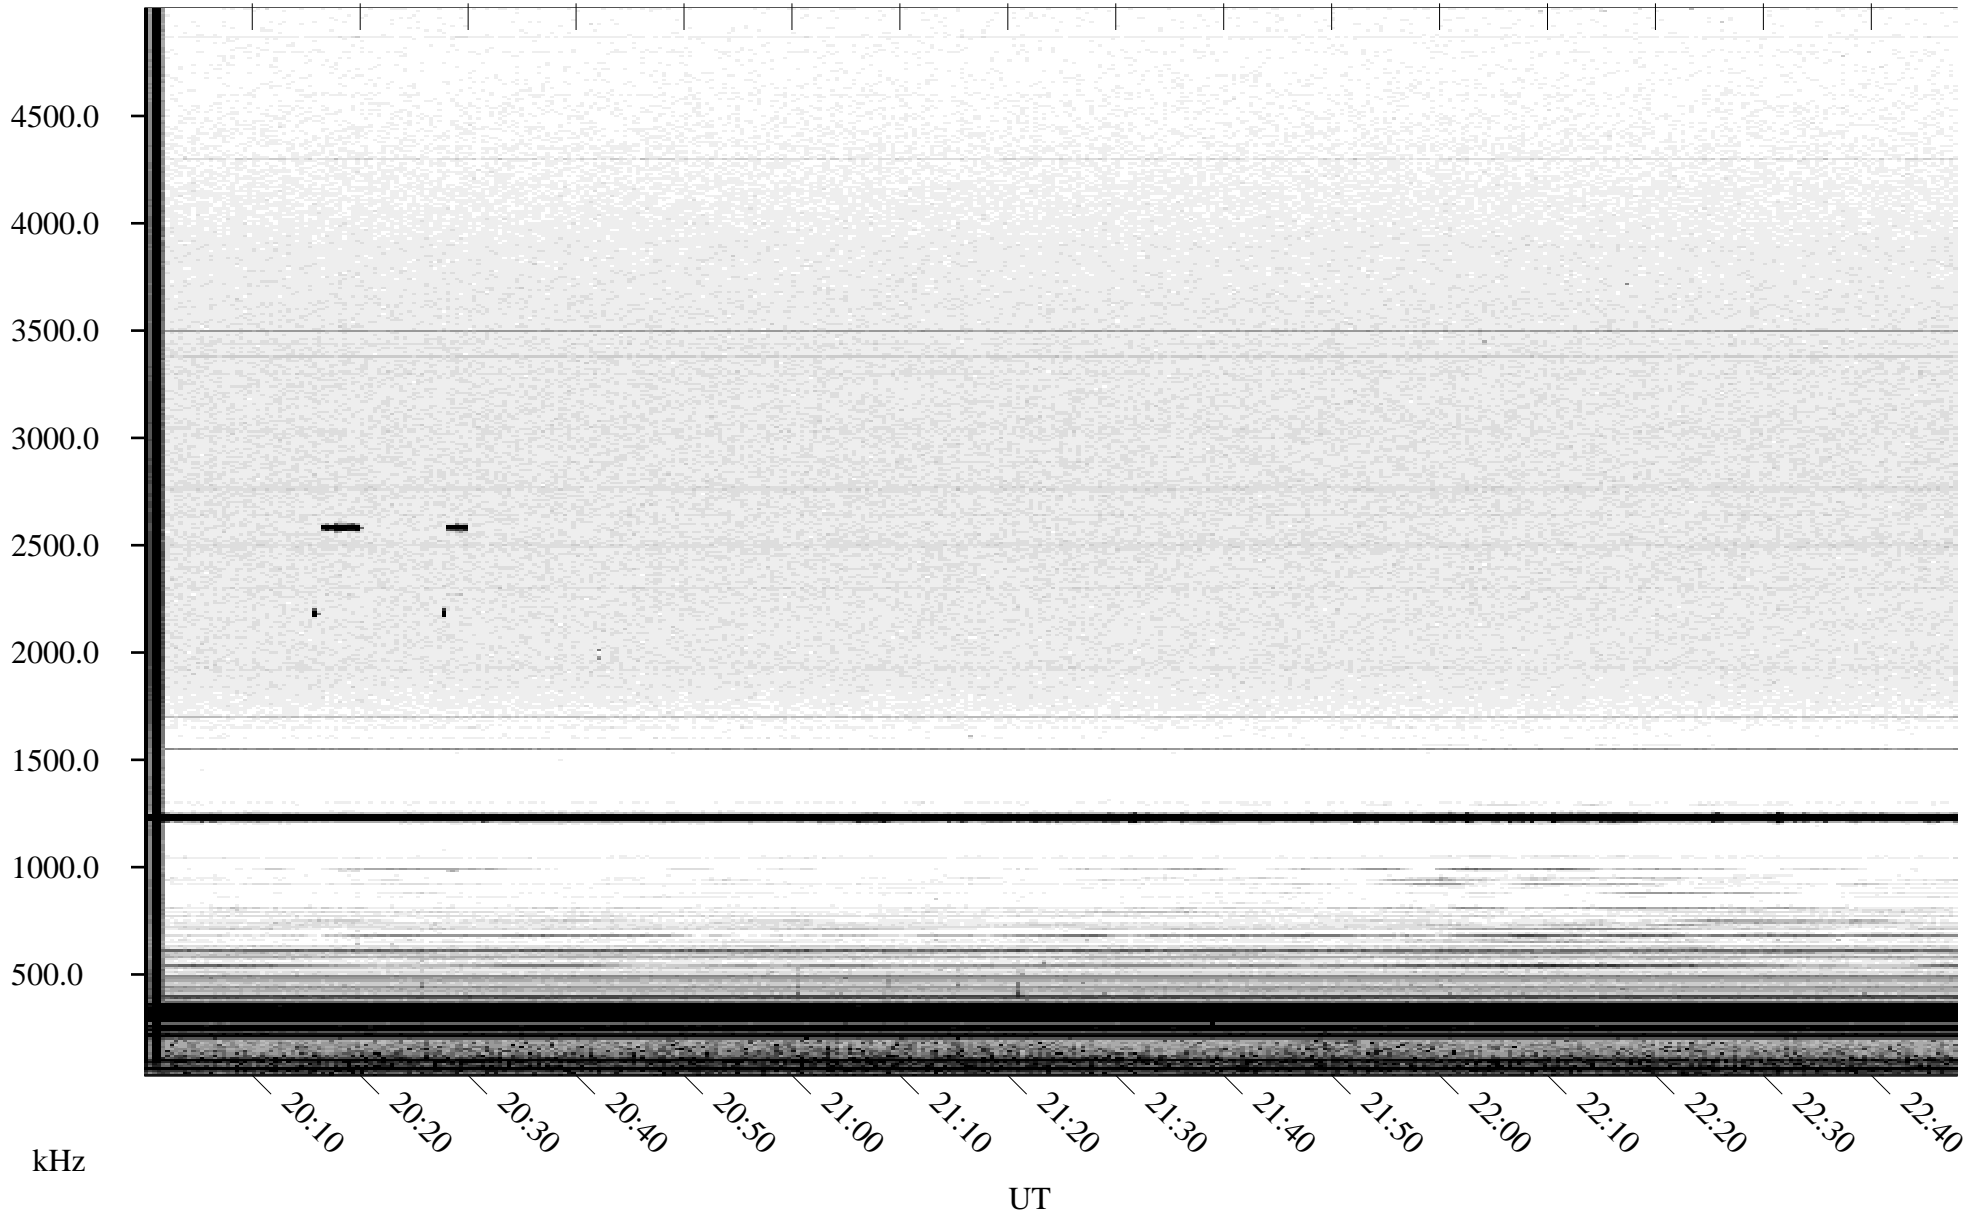

07/30/2004 Churchill, Manitoba

Linear Scale Black = 161 White = 15

ch04212l.r01m max_12

Page 1

07/31/2004 Churchill, Manitoba

Linear Scale Black = 161 White = 15

ch04212l.r01m max_12

Page 3

07/31/2004 Churchill, Manitoba

Linear Scale Black = 161 White = 15

ch04212l.r01m max_12

Page 4

07/31/2004 Churchill, Manitoba

Linear Scale Black = 161 White = 15

ch04212l.r01m max_12

Page 5

07/31/2004 Churchill, Manitoba

Linear Scale Black = 161 White = 15

ch04212l.r01m max_12

Page 6

07/31/2004 Churchill, Manitoba

Linear Scale Black = 161 White = 15

ch04212l.r01m max_12

Page 7

07/31/2004 Churchill, Manitoba

Linear Scale Black = 161 White = 15

ch04212l.r01m max_12