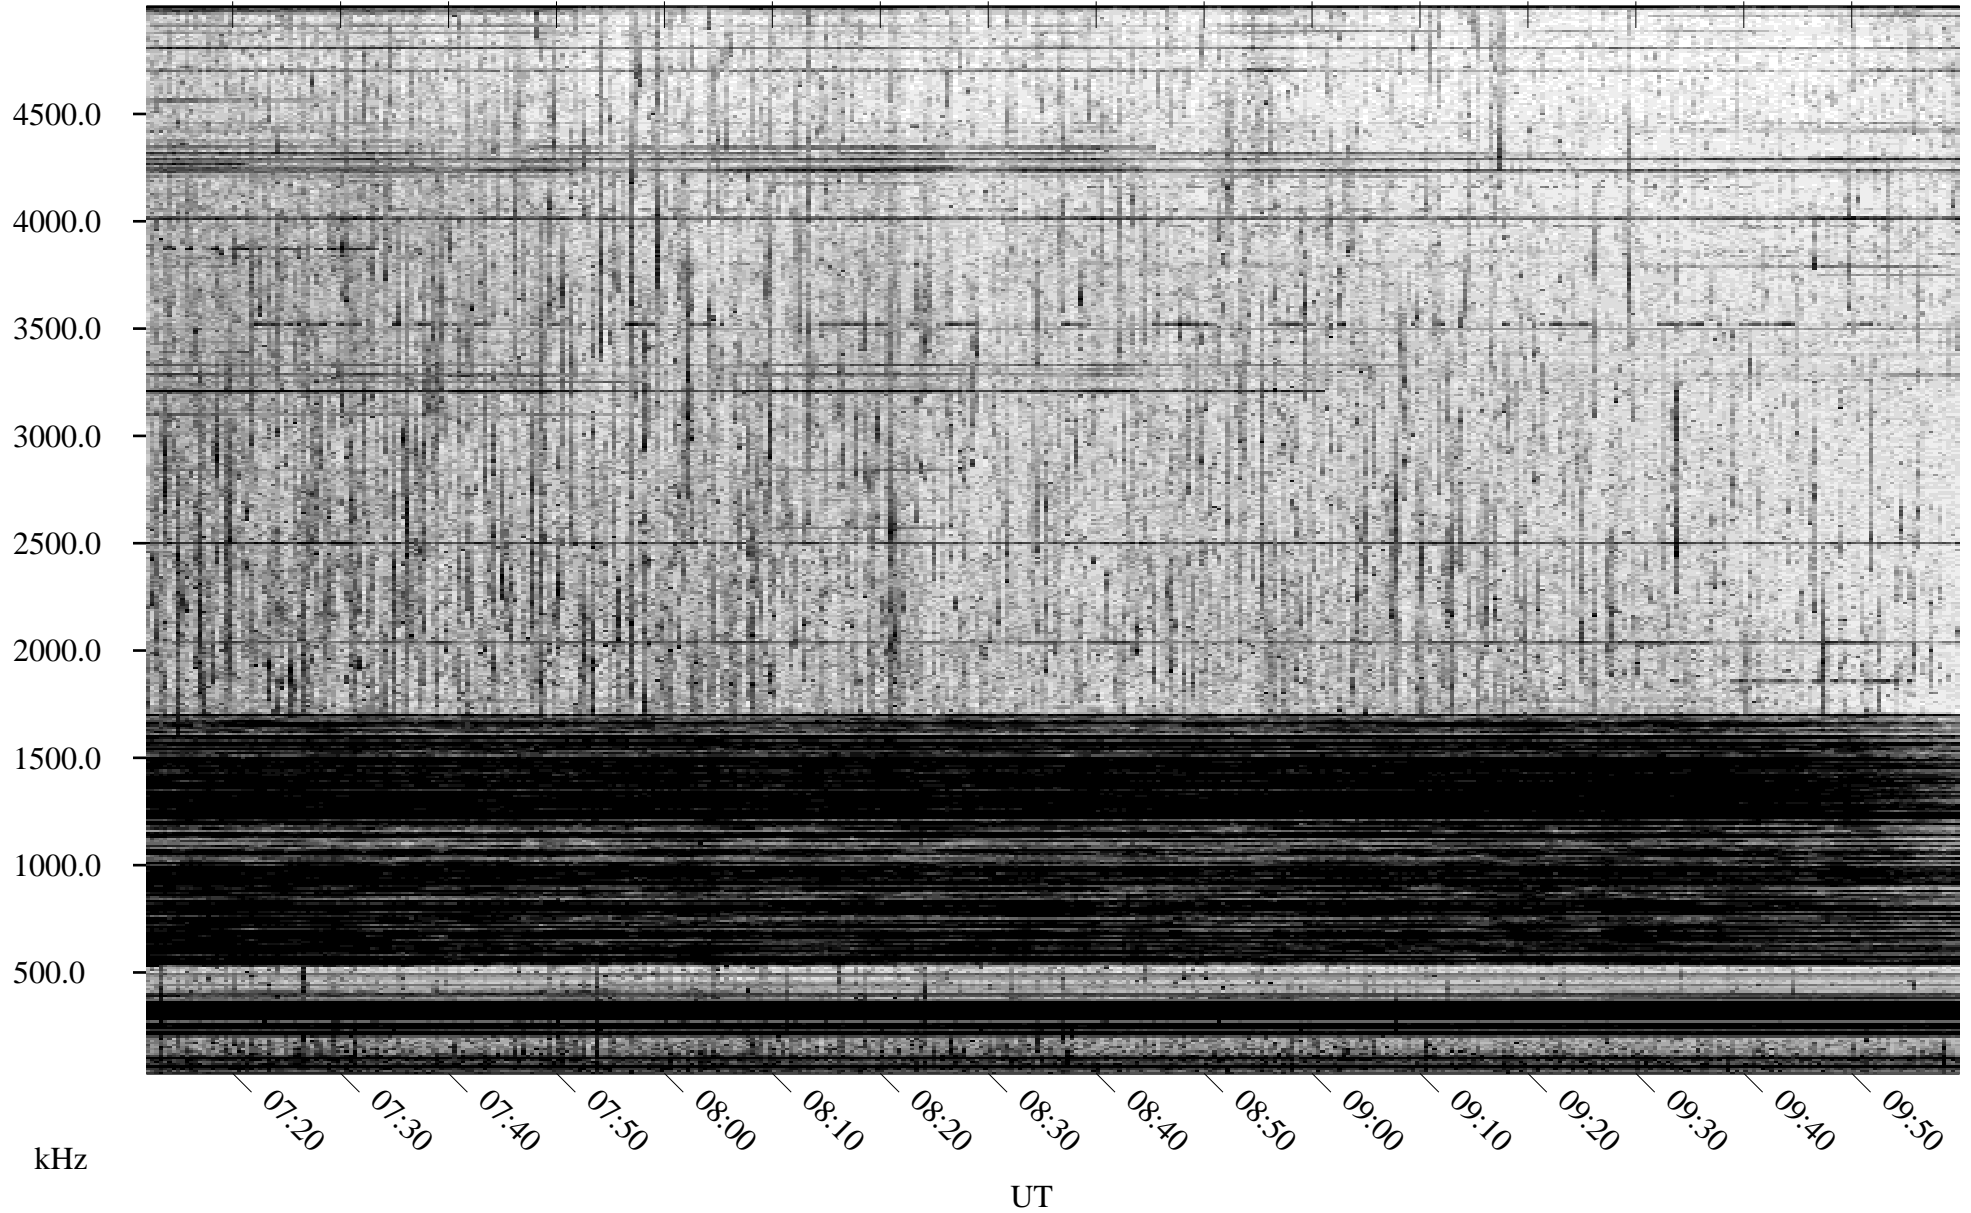

07/30/2004 Churchill, Manitoba

Linear Scale Black = 161 White = 15

ch04212l.r01m max_12

Page 1

07/31/2004 Churchill, Manitoba

Linear Scale Black = 161 White = 15

ch04212l.r01m max_12

Page 3

07/31/2004 Churchill, Manitoba

Linear Scale Black = 161 White = 15

ch04212l.r01m max_12

Page 4

07/31/2004 Churchill, Manitoba

Linear Scale Black = 161 White = 15

ch04212l.r01m max_12

Page 5

07/31/2004 Churchill, Manitoba

Linear Scale Black = 161 White = 15

ch04212l.r01m max_12

Page 6

07/31/2004 Churchill, Manitoba

Linear Scale Black = 161 White = 15

ch04212l.r01m max_12

Page 7

07/31/2004 Churchill, Manitoba

Linear Scale Black = 161 White = 15

ch04212l.r01m max_12