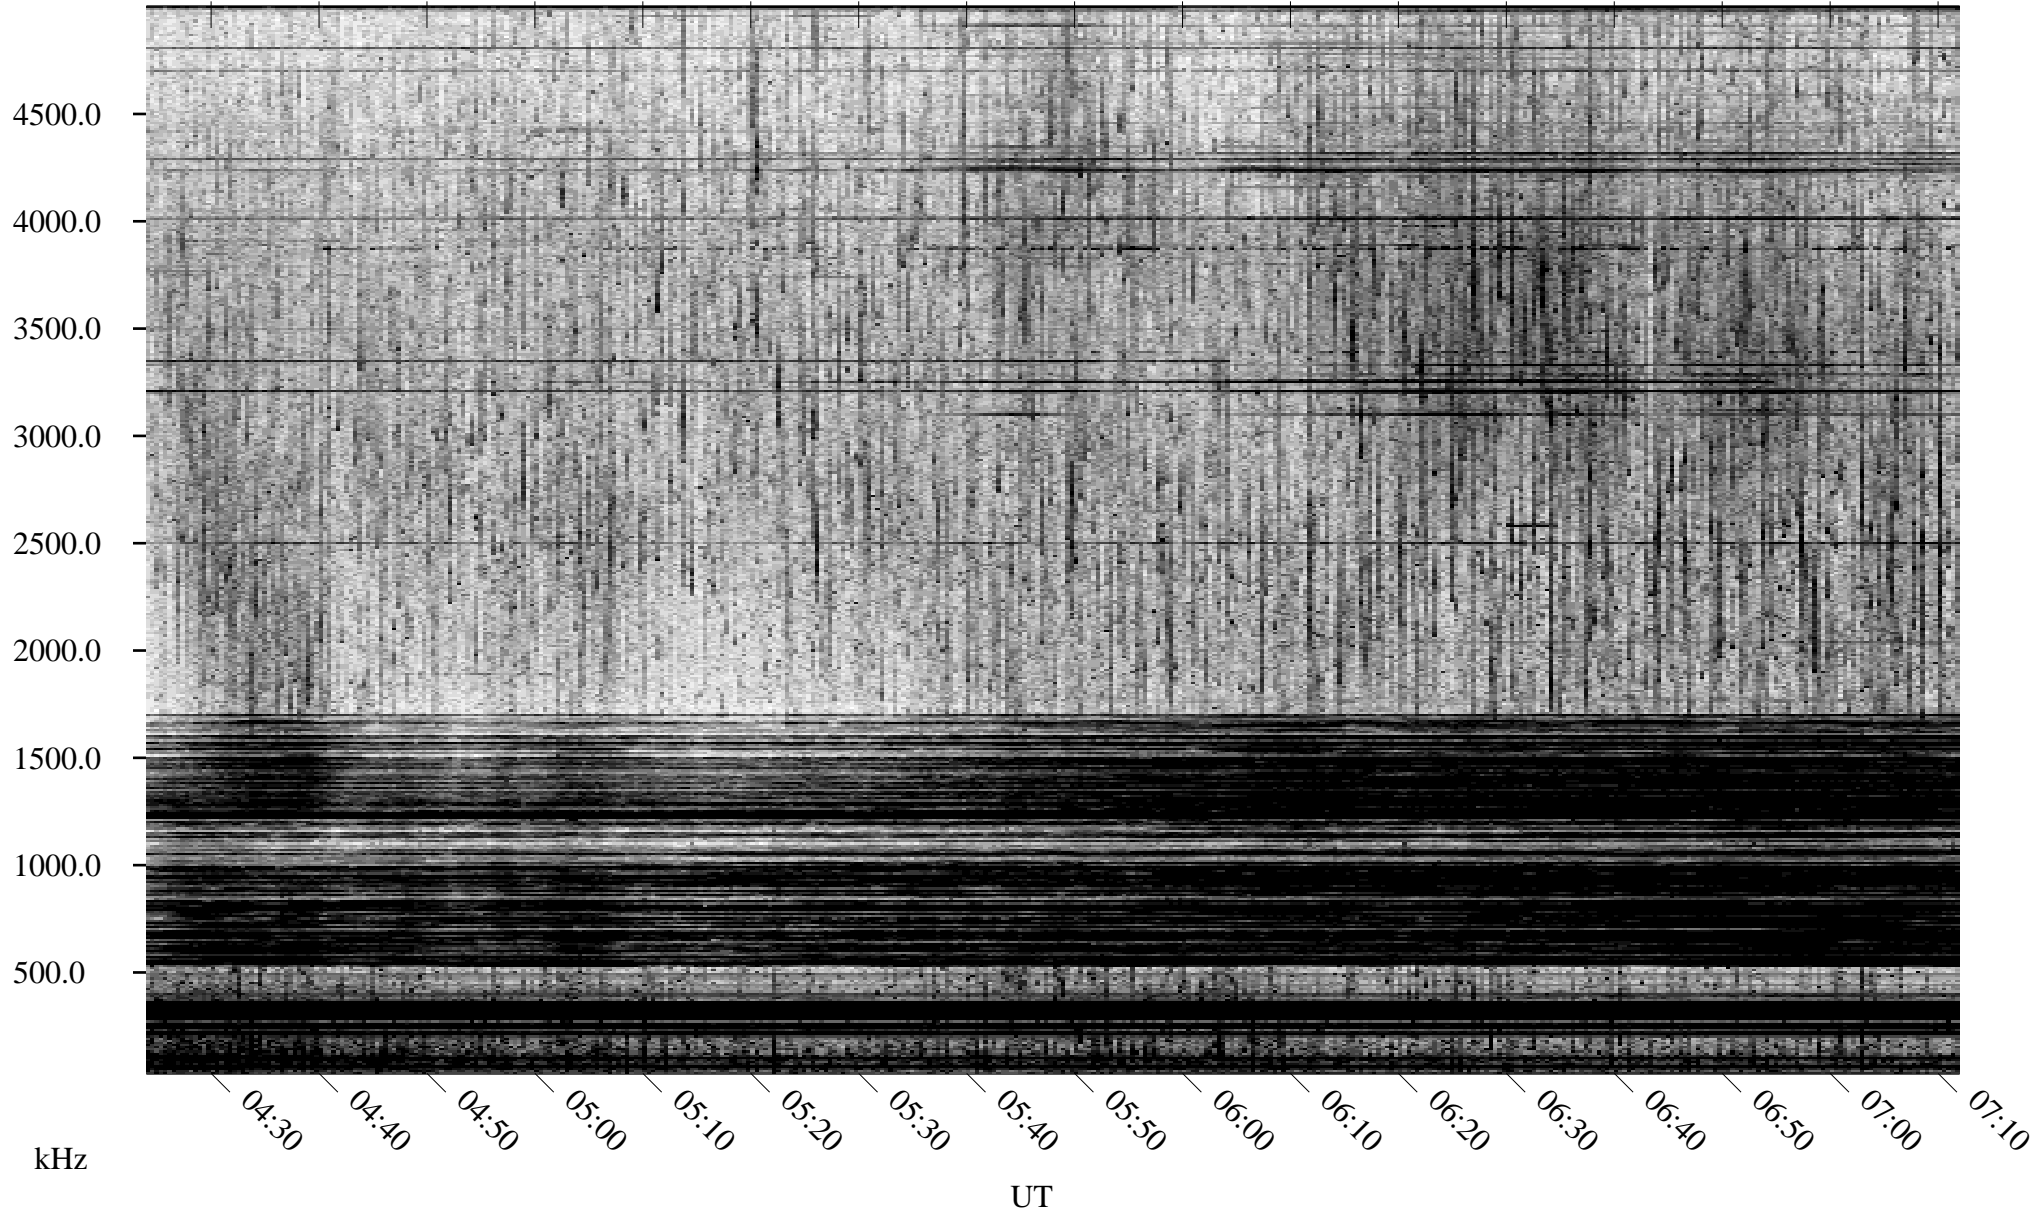

07/30/2004 Churchill, Manitoba

Linear Scale Black = 161 White = 15

ch04212l.r01m max_12

Page 1

07/31/2004 Churchill, Manitoba

Linear Scale Black = 161 White = 15

ch04212l.r01m max_12

Page 3

07/31/2004 Churchill, Manitoba

Linear Scale Black = 161 White = 15

ch04212l.r01m max_12

Page 4

07/31/2004 Churchill, Manitoba

Linear Scale Black = 161 White = 15

ch04212l.r01m max_12

Page 5

07/31/2004 Churchill, Manitoba

Linear Scale Black = 161 White = 15

ch04212l.r01m max_12

Page 6

07/31/2004 Churchill, Manitoba

Linear Scale Black = 161 White = 15

ch04212l.r01m max_12

Page 7

07/31/2004 Churchill, Manitoba

Linear Scale Black = 161 White = 15

ch04212l.r01m max_12