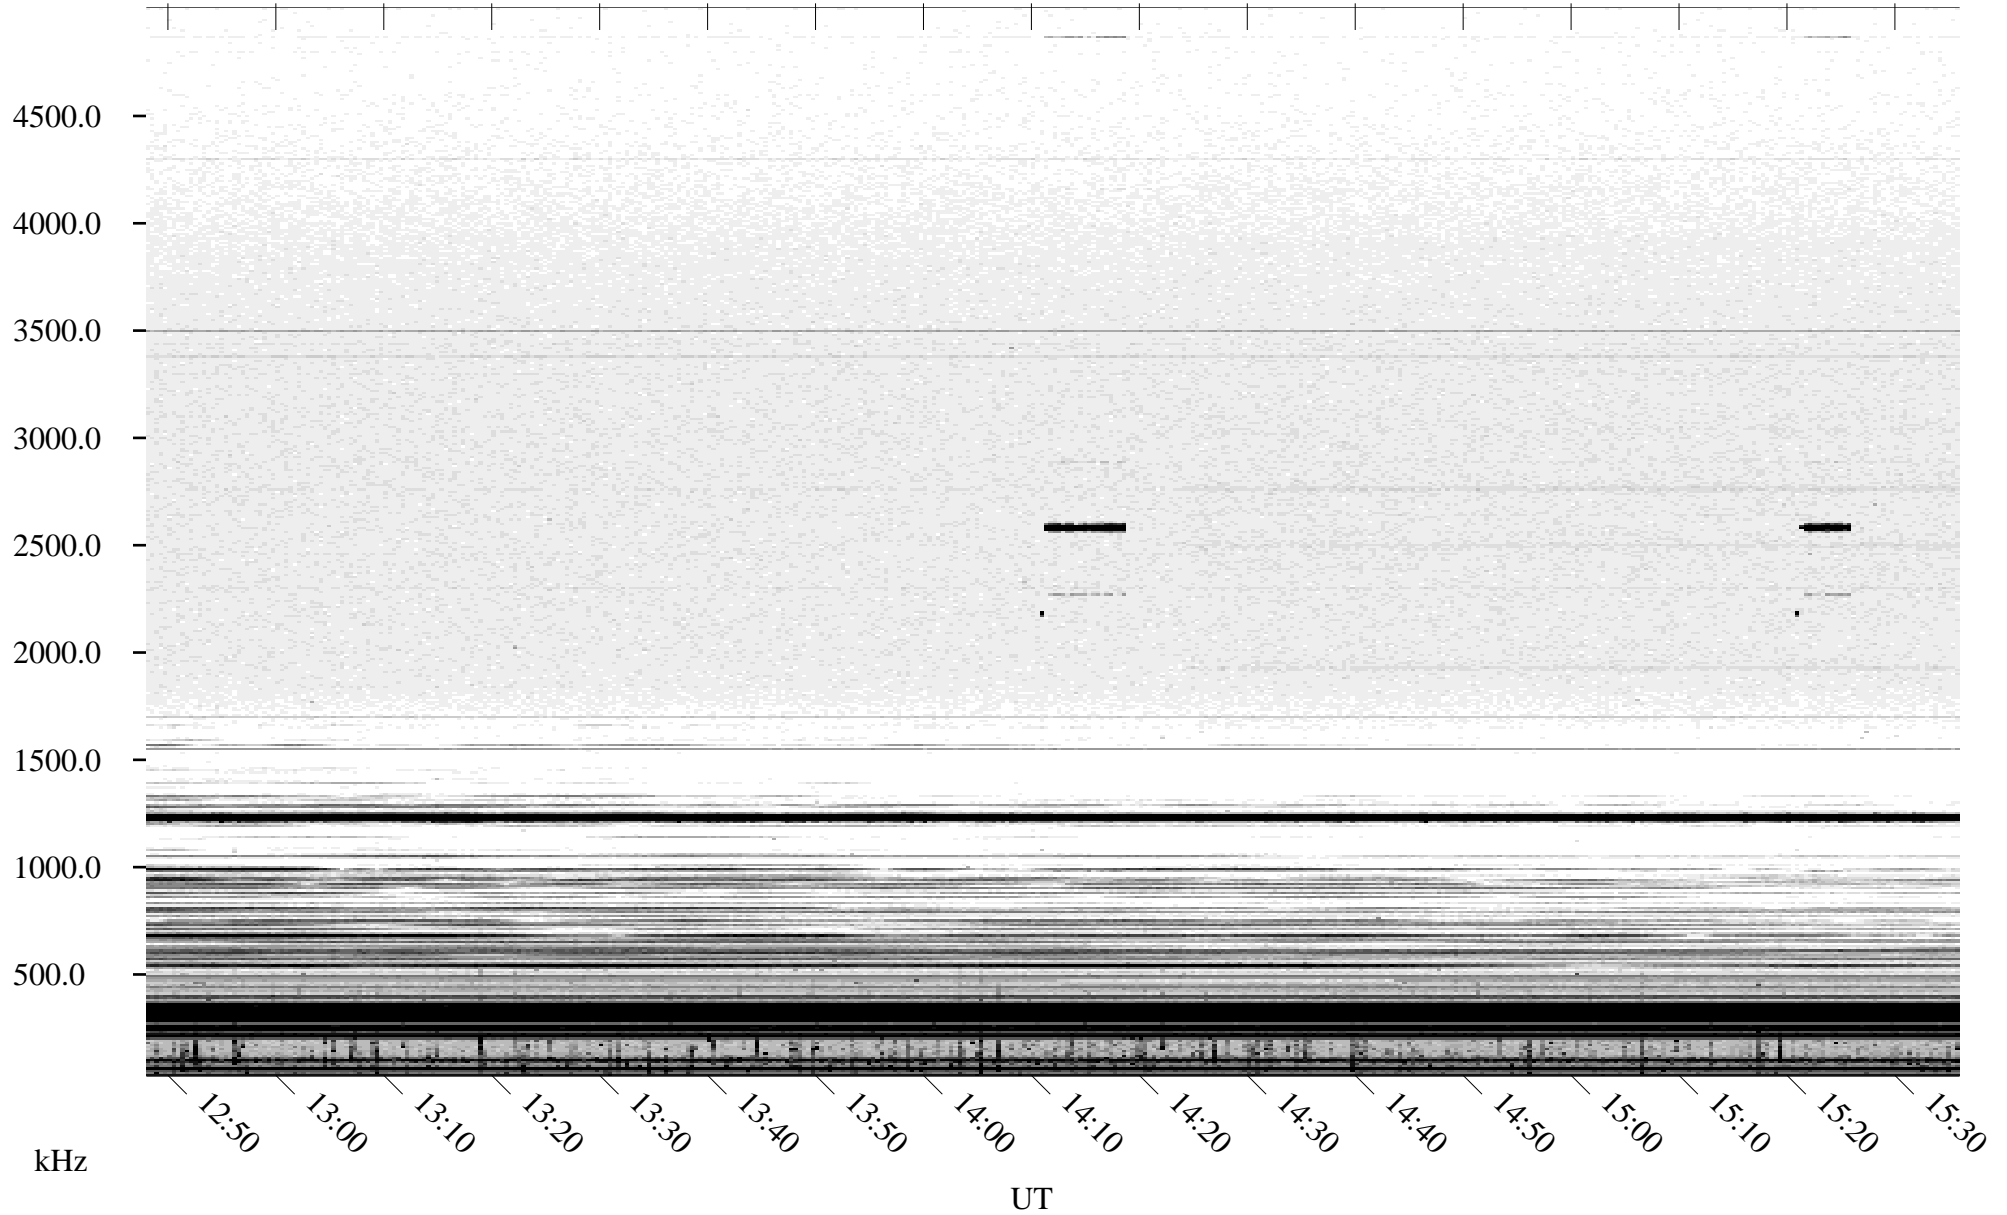

07/30/2004 Churchill, Manitoba

Linear Scale Black = 161 White = 15

ch04212l.r01m max_12

Page 1

07/31/2004 Churchill, Manitoba

Linear Scale Black = 161 White = 15

ch04212l.r01m max_12

Page 3

07/31/2004 Churchill, Manitoba

Linear Scale Black = 161 White = 15

ch04212l.r01m max_12

Page 4

07/31/2004 Churchill, Manitoba

Linear Scale Black = 161 White = 15

ch04212l.r01m max_12

Page 5

07/31/2004 Churchill, Manitoba

Linear Scale Black = 161 White = 15

ch04212l.r01m max_12

Page 6

07/31/2004 Churchill, Manitoba

Linear Scale Black = 161 White = 15

ch04212l.r01m max_12

Page 7

07/31/2004 Churchill, Manitoba

Linear Scale Black = 161 White = 15

ch04212l.r01m max_12