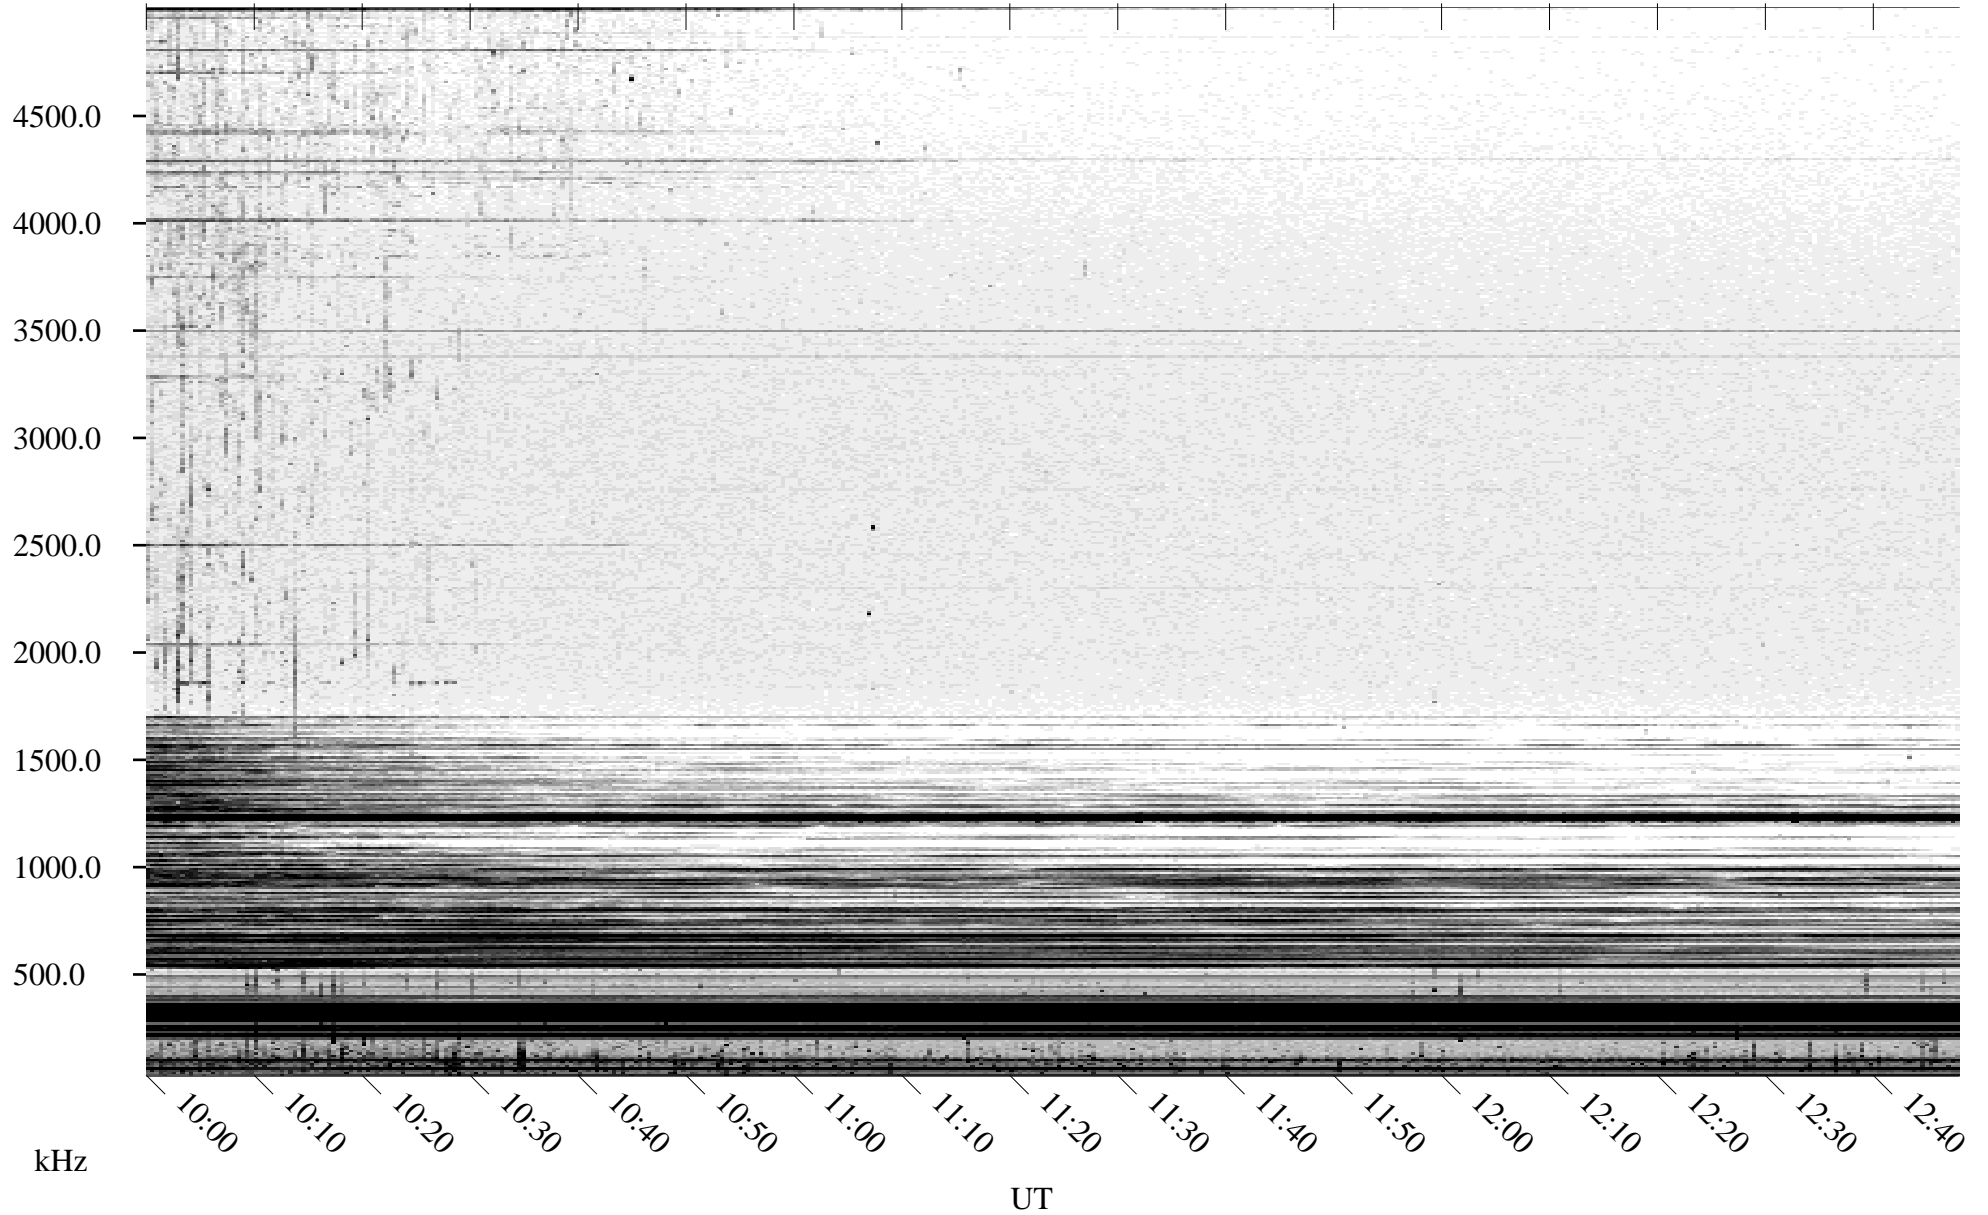

07/30/2004 Churchill, Manitoba

Linear Scale Black = 161 White = 15

ch04212l.r01m max_12

Page 1

07/31/2004 Churchill, Manitoba

Linear Scale Black = 161 White = 15

ch04212l.r01m max_12

Page 3

07/31/2004 Churchill, Manitoba

Linear Scale Black = 161 White = 15

ch04212l.r01m max_12

Page 4

07/31/2004 Churchill, Manitoba

Linear Scale Black = 161 White = 15

ch04212l.r01m max_12

Page 5

07/31/2004 Churchill, Manitoba

Linear Scale Black = 161 White = 15

ch04212l.r01m max_12

Page 6

07/31/2004 Churchill, Manitoba

Linear Scale Black = 161 White = 15

ch04212l.r01m max_12

Page 7

07/31/2004 Churchill, Manitoba

Linear Scale Black = 161 White = 15

ch04212l.r01m max_12