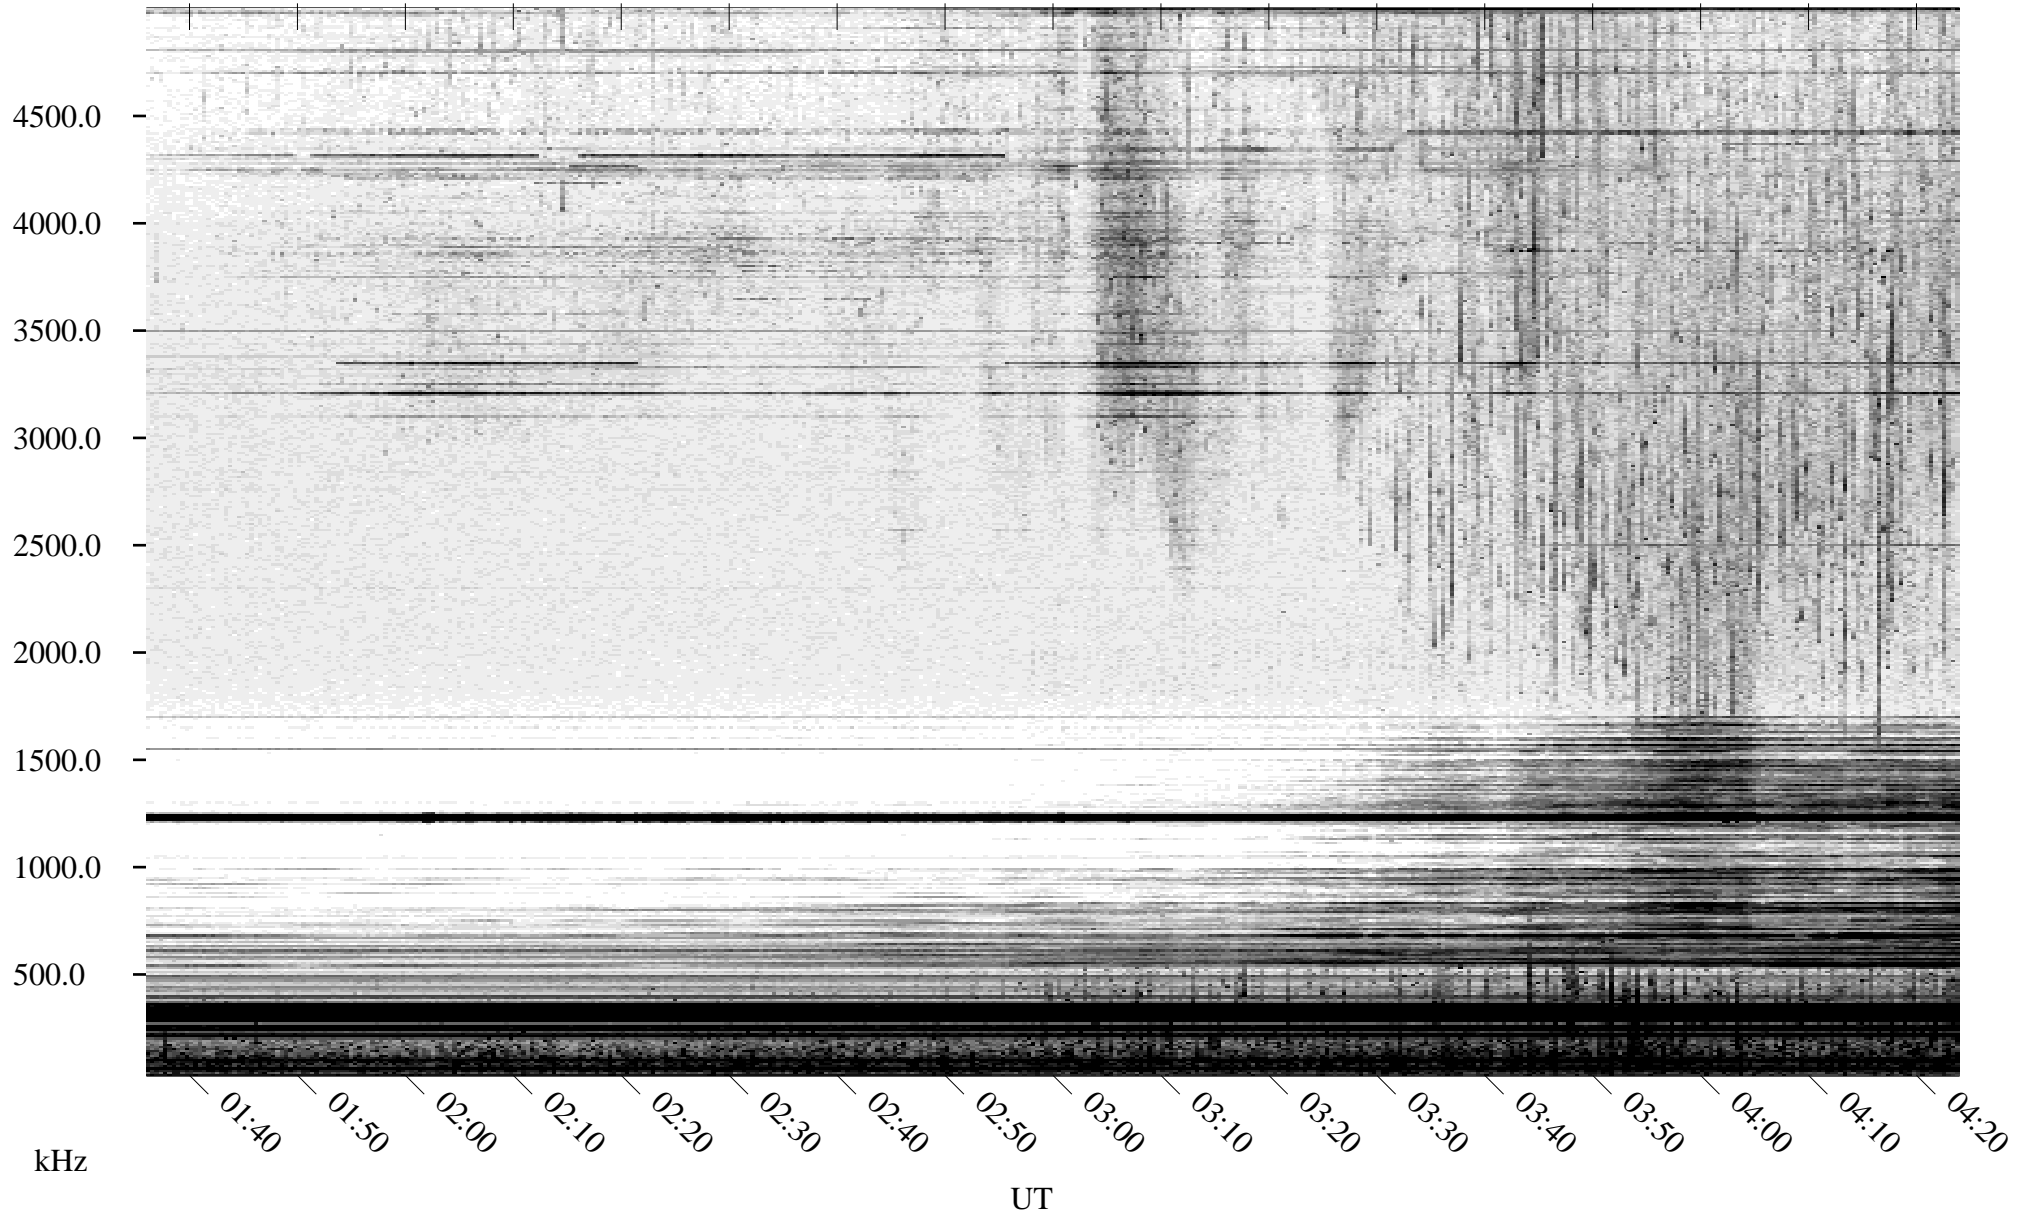

07/30/2004 Churchill, Manitoba

Linear Scale Black = 161 White = 15

ch04212l.r01m max_12

Page 1

07/31/2004 Churchill, Manitoba

Linear Scale Black = 161 White = 15

ch04212l.r01m max_12

Page 3

07/31/2004 Churchill, Manitoba

Linear Scale Black = 161 White = 15

ch04212l.r01m max_12

Page 4

07/31/2004 Churchill, Manitoba

Linear Scale Black = 161 White = 15

ch04212l.r01m max_12

Page 5

07/31/2004 Churchill, Manitoba

Linear Scale Black = 161 White = 15

ch04212l.r01m max_12

Page 6

07/31/2004 Churchill, Manitoba

Linear Scale Black = 161 White = 15

ch04212l.r01m max_12

Page 7

07/31/2004 Churchill, Manitoba

Linear Scale Black = 161 White = 15

ch04212l.r01m max_12