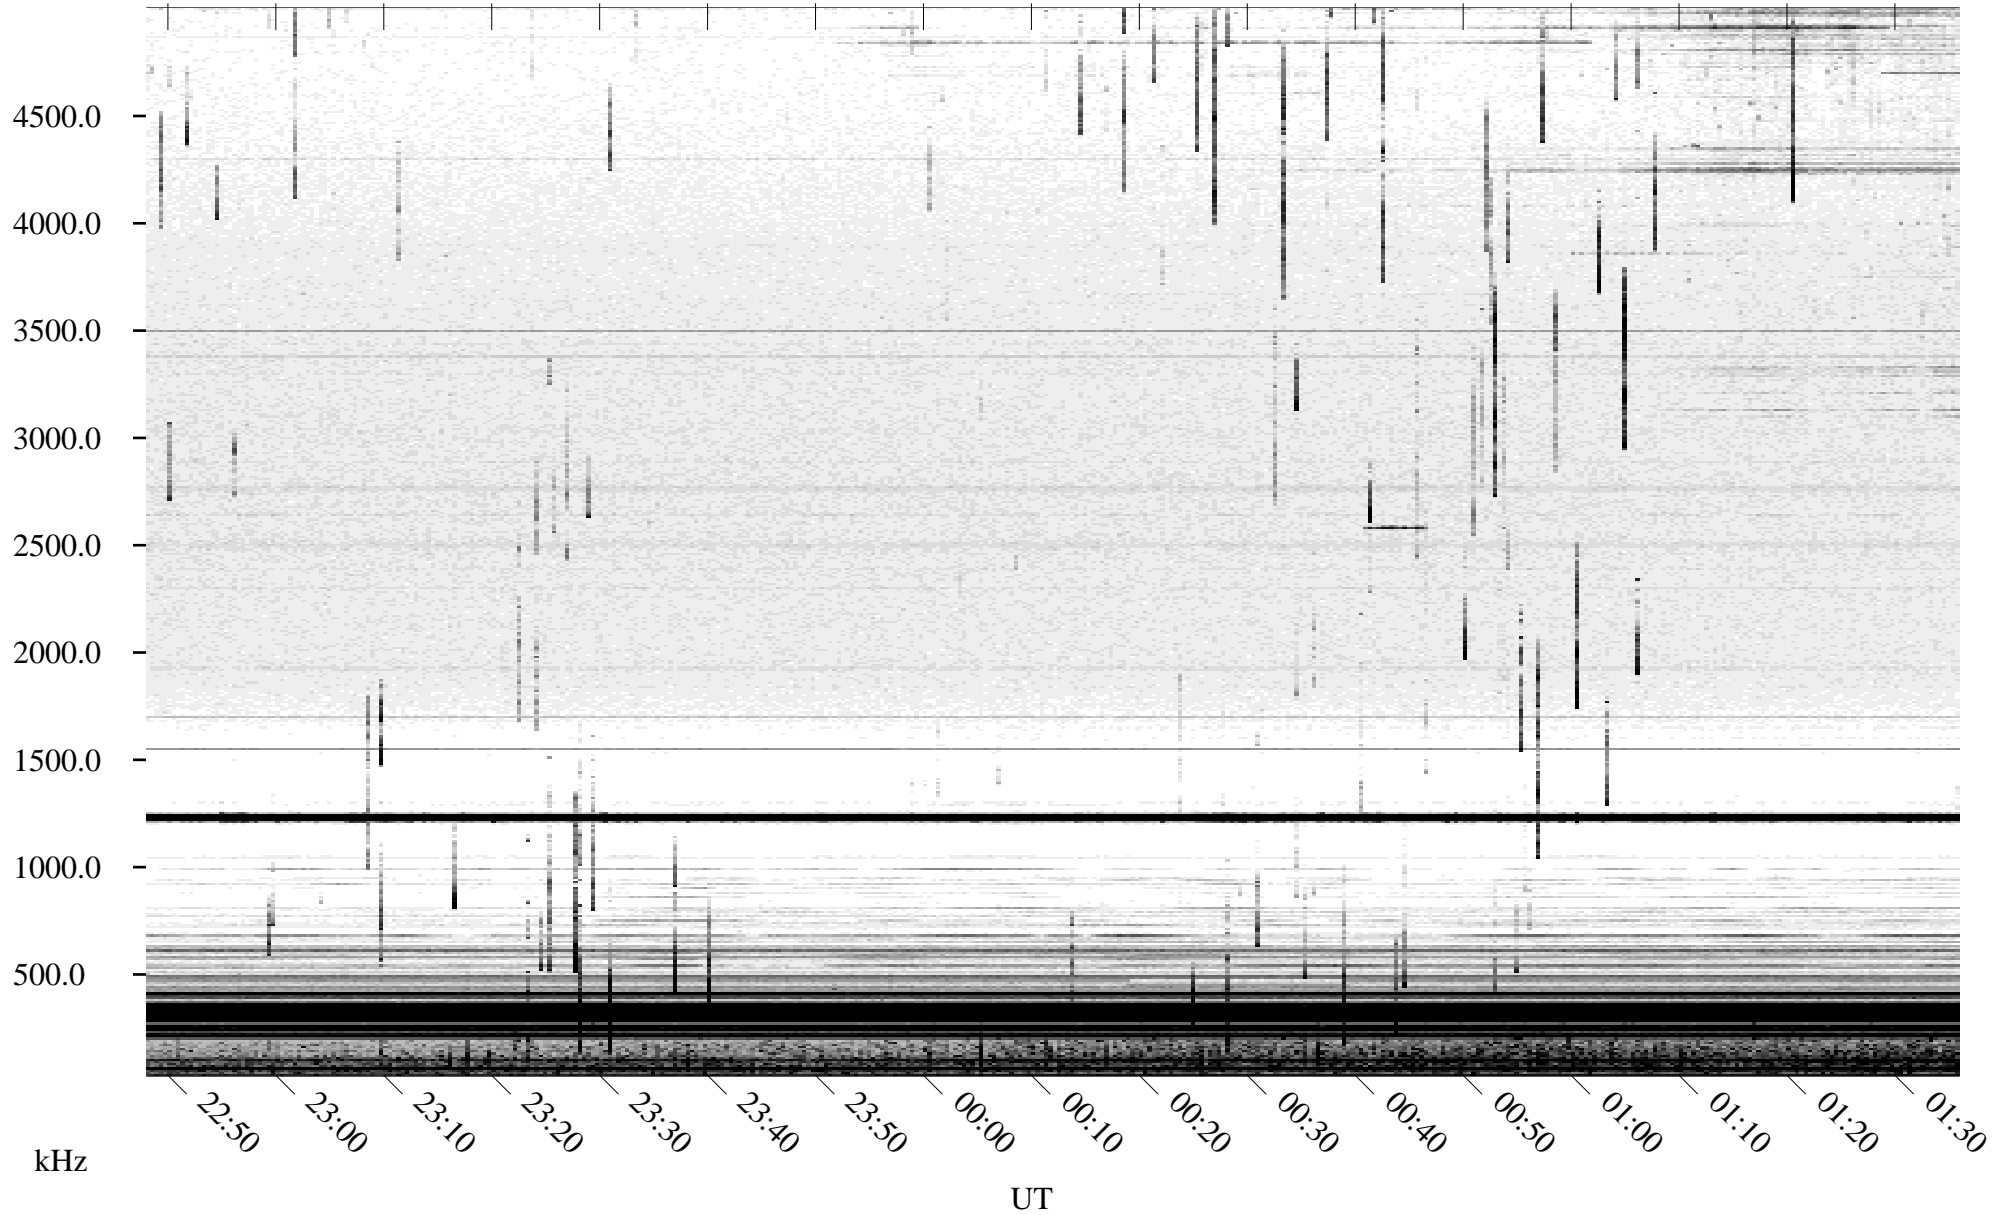

08/02/2004 Churchill, Manitoba

Linear Scale Black = 161 White = 15

ch04215l.r00m max_12

Page 1

08/02/2004 Churchill, Manitoba

Linear Scale Black = 161 White = 15

ch04215l.r00m max_12

Page 2

08/03/2004 Churchill, Manitoba

Linear Scale Black = 161 White = 15

ch042151.r00m max_12

Page 3

08/03/2004 Churchill, Manitoba

Linear Scale Black = 161 White = 15

ch042151.r00m max_12