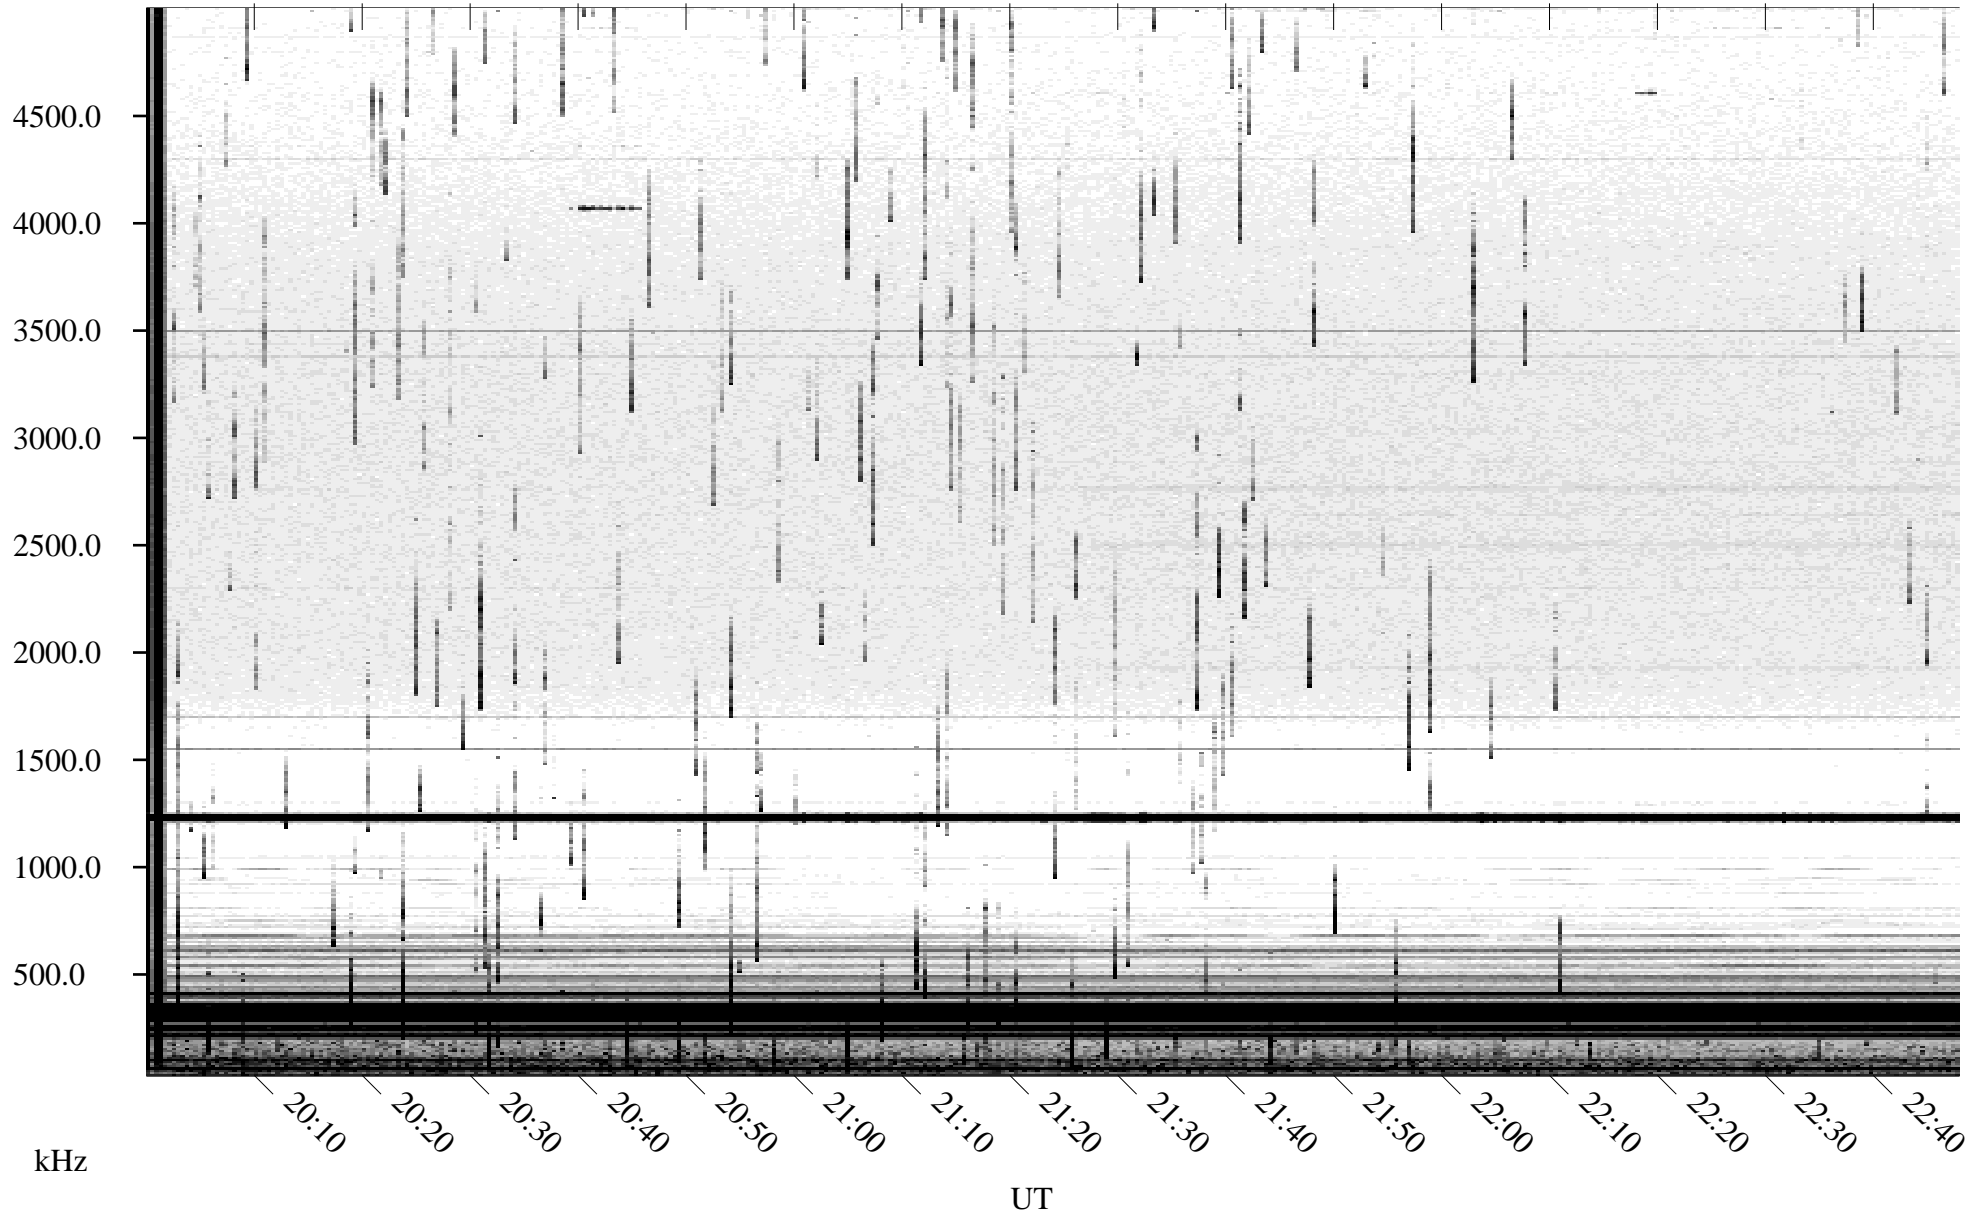

08/02/2004 Churchill, Manitoba

Linear Scale Black = 161 White = 15

ch04215l.r00m max_12

Page 1

08/02/2004 Churchill, Manitoba

Linear Scale Black = 161 White = 15

ch04215l.r00m max_12

Page 2

08/03/2004 Churchill, Manitoba

Linear Scale Black = 161 White = 15

ch042151.r00m max_12

Page 3

08/03/2004 Churchill, Manitoba

Linear Scale Black = 161 White = 15

ch042151.r00m max_12