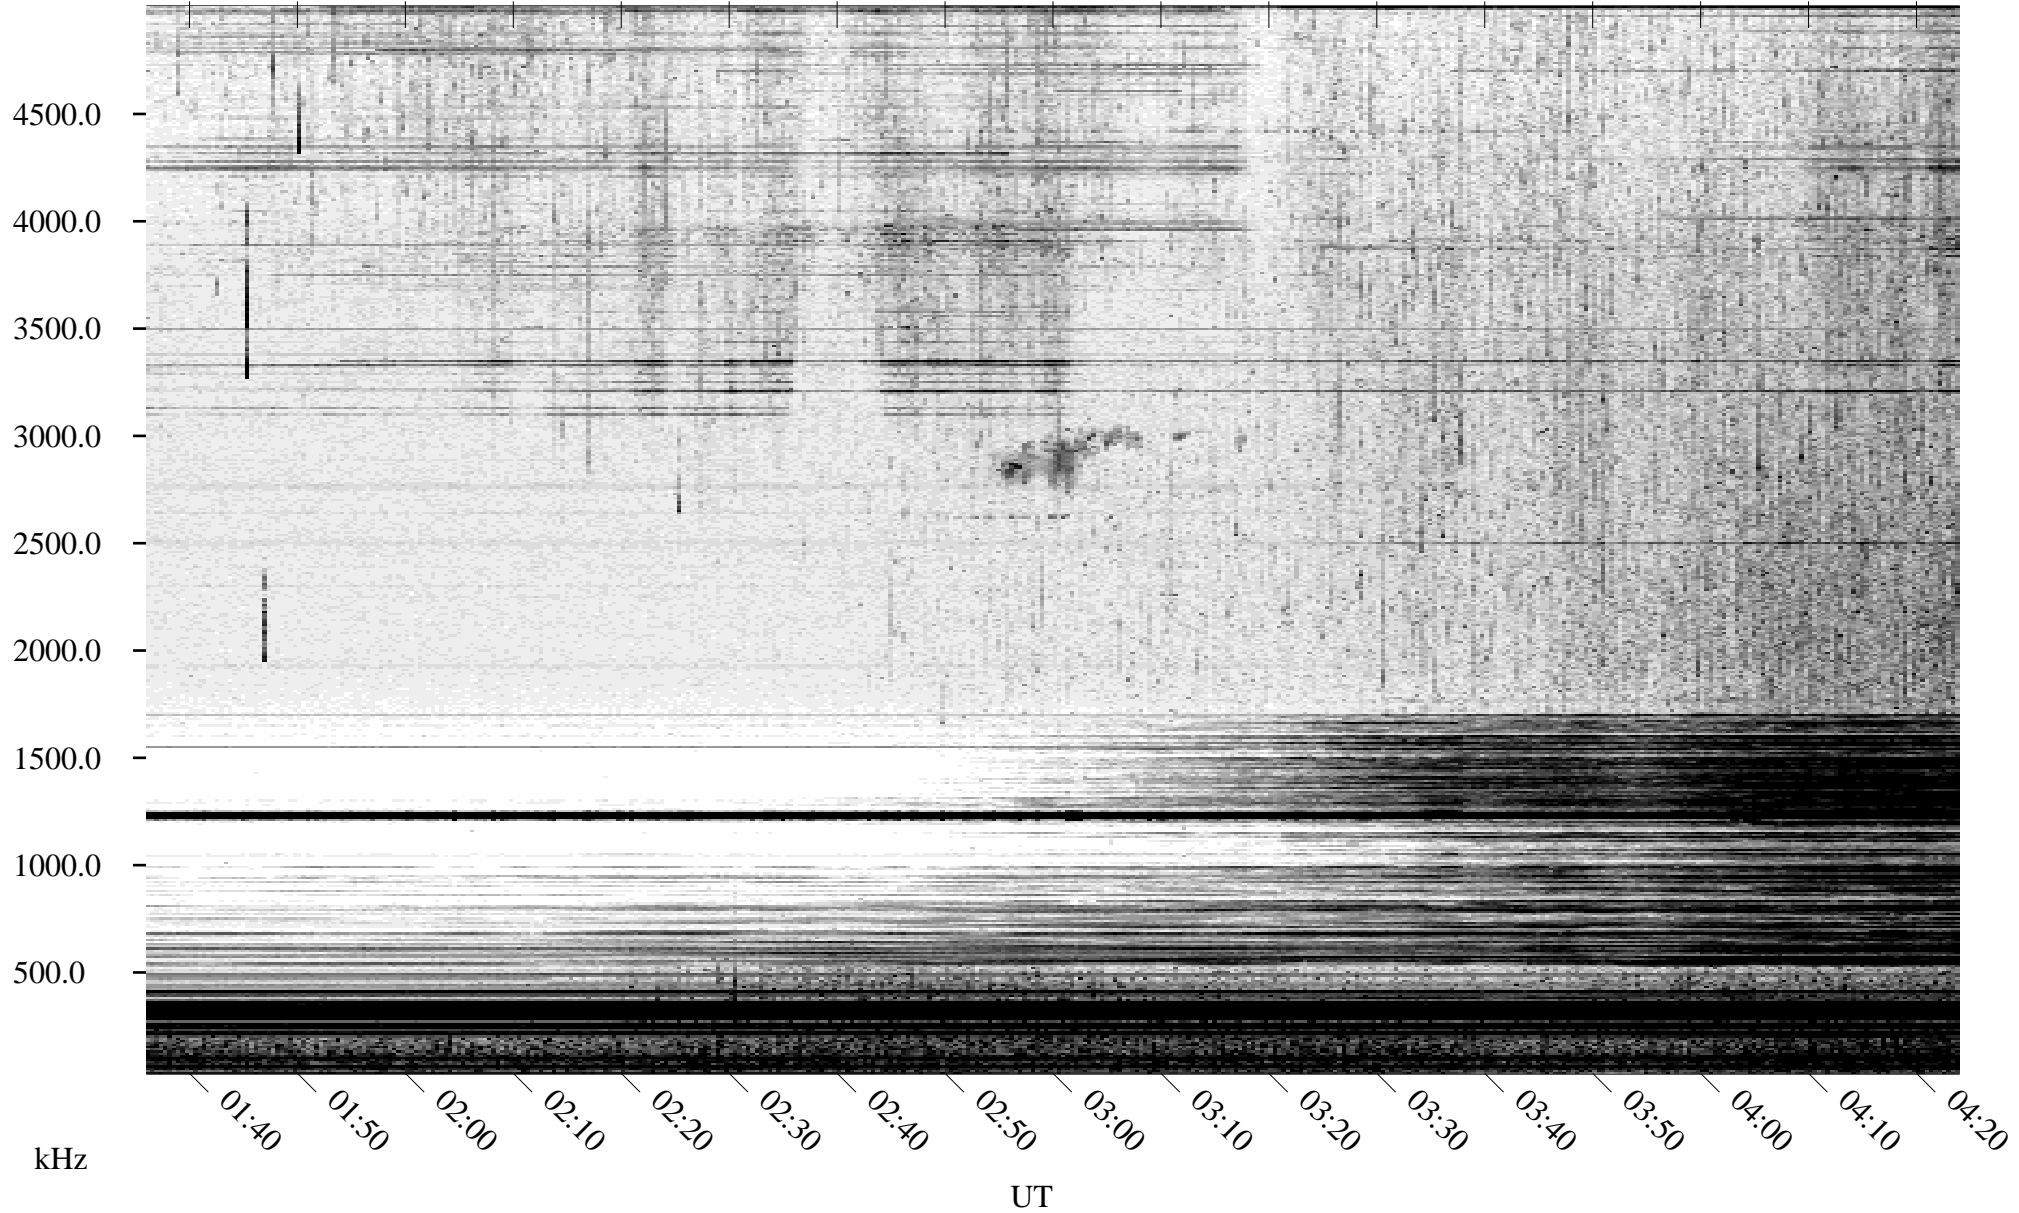

08/02/2004 Churchill, Manitoba

Linear Scale Black = 161 White = 15

ch04215l.r00m max_12

Page 1

08/02/2004 Churchill, Manitoba

Linear Scale Black = 161 White = 15

ch04215l.r00m max_12

Page 2

08/03/2004 Churchill, Manitoba

Linear Scale Black = 161 White = 15

ch042151.r00m max_12

Page 3

08/03/2004 Churchill, Manitoba

Linear Scale Black = 161 White = 15

ch042151.r00m max_12