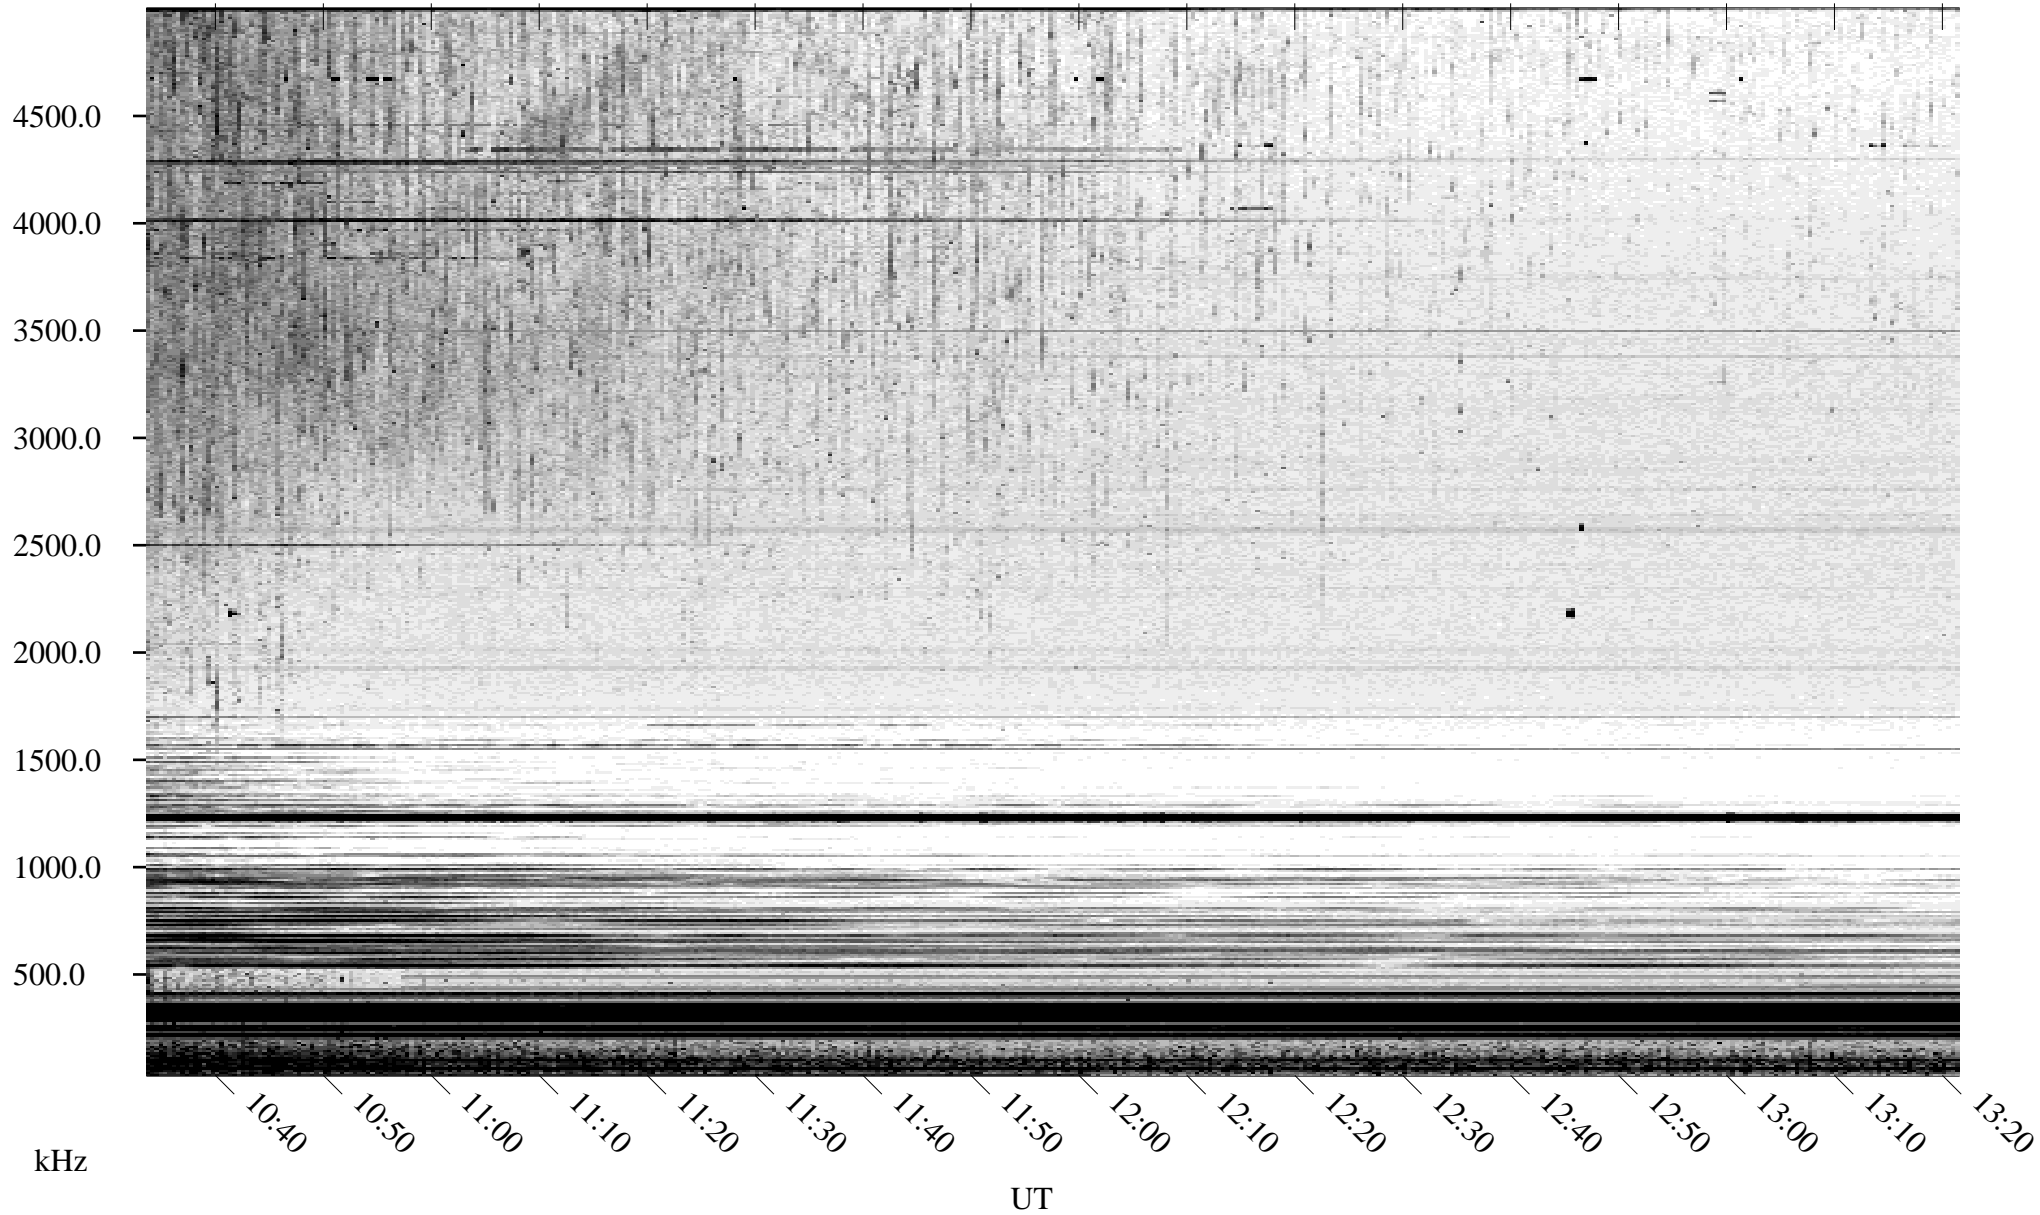

08/03/2004 Churchill, Manitoba

Linear Scale Black = 161 White = 15

ch04216l.r00m max_12

Page 1

08/03/2004 Churchill, Manitoba

Linear Scale Black = 161 White = 15

ch04216l.r00m max_12

Page 2

08/03/2004 Churchill, Manitoba

Linear Scale Black = 161 White = 15

ch04216l.r00m max_12

Page 3

08/03/2004 Churchill, Manitoba

Linear Scale Black = 161 White = 15

ch04216l.r00m max_12