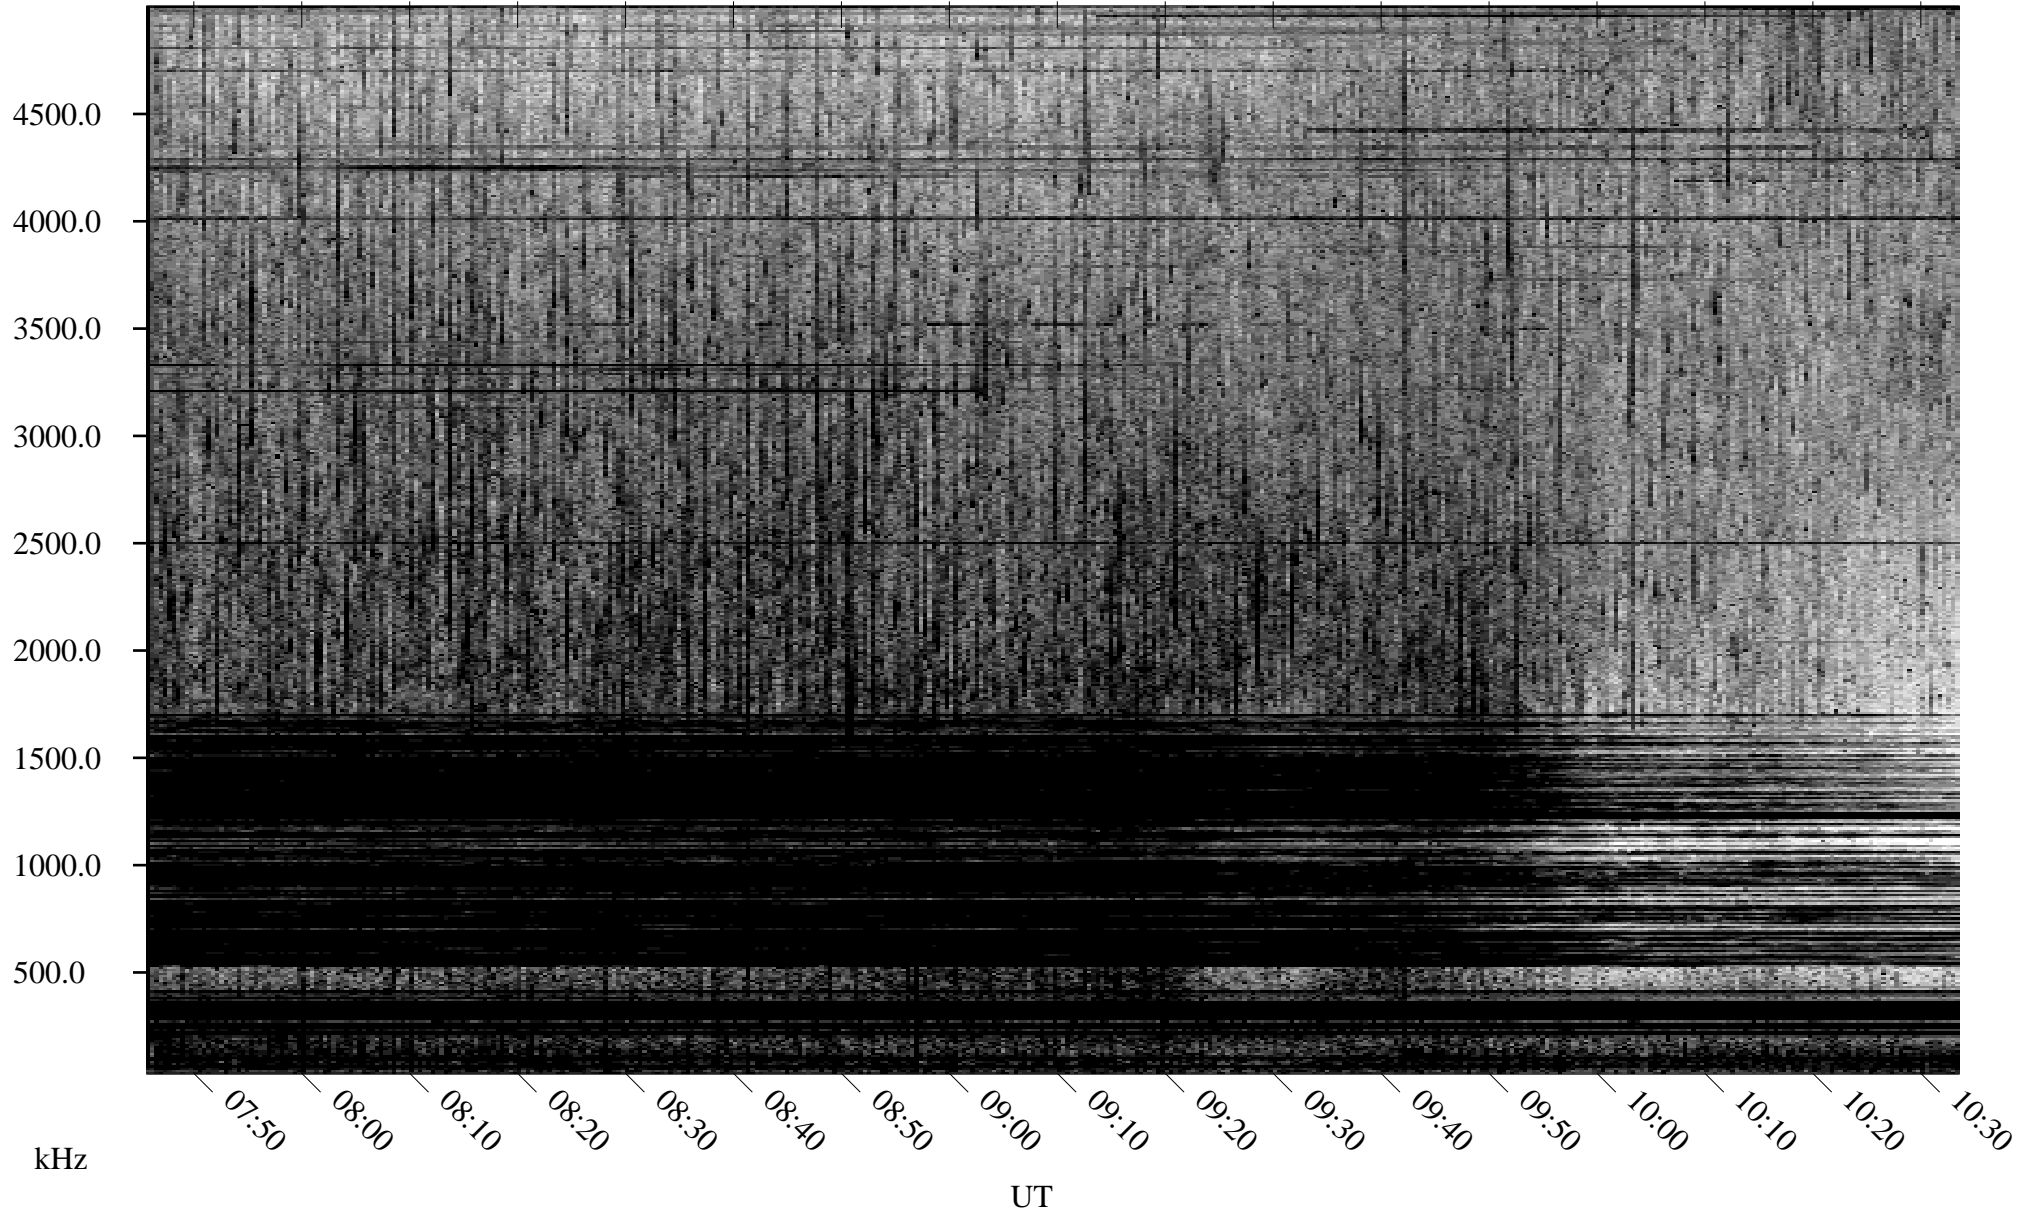

08/03/2004 Churchill, Manitoba

Linear Scale Black = 161 White = 15

ch04216l.r00m max_12

Page 1

08/03/2004 Churchill, Manitoba

Linear Scale Black = 161 White = 15

ch04216l.r00m max_12

Page 2

08/03/2004 Churchill, Manitoba

Linear Scale Black = 161 White = 15

ch04216l.r00m max_12

Page 3

08/03/2004 Churchill, Manitoba

Linear Scale Black = 161 White = 15

ch04216l.r00m max_12