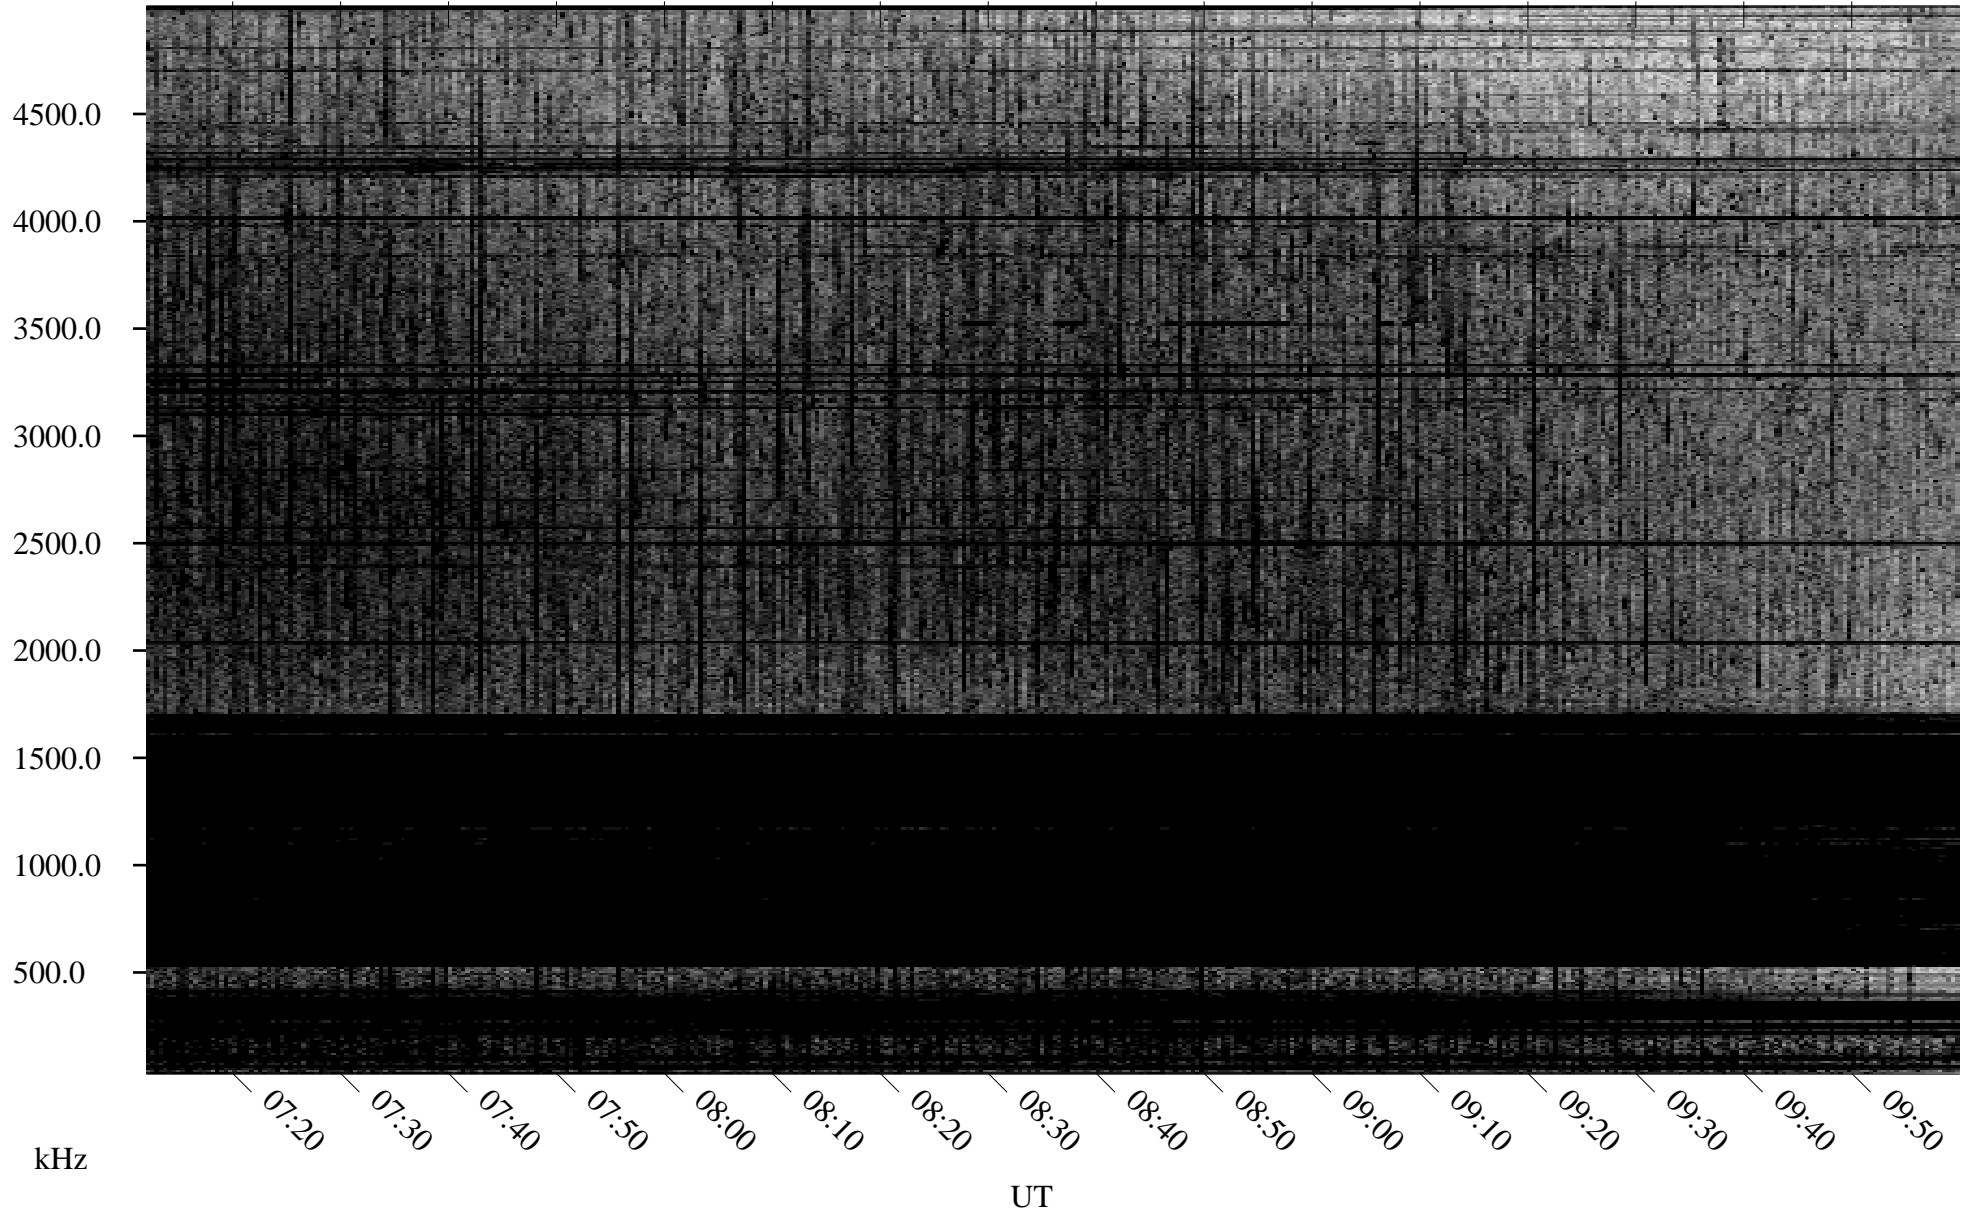

08/03/2004 Churchill, Manitoba

Linear Scale Black = 161 White = 15

ch04216l.r01m max_12

Page 1

08/03/2004 Churchill, Manitoba

Linear Scale Black = 161 White = 15

ch04216l.r01m max_12

Page 2

08/04/2004 Churchill, Manitoba

Linear Scale Black = 161 White = 15

ch04216l.r01m max_12

Page 3

08/04/2004 Churchill, Manitoba

Linear Scale Black = 161 White = 15

ch04216l.r01m max_12

Page 4

08/04/2004 Churchill, Manitoba

Linear Scale Black = 161 White = 15

ch04216l.r01m max_12

Page 5

08/04/2004 Churchill, Manitoba

Linear Scale Black = 161 White = 15

ch04216l.r01m max_12

Page 6

08/04/2004 Churchill, Manitoba

Linear Scale Black = 161 White = 15

ch04216l.r01m max_12

Page 7

08/04/2004 Churchill, Manitoba

Linear Scale

Black = 161

White = 15