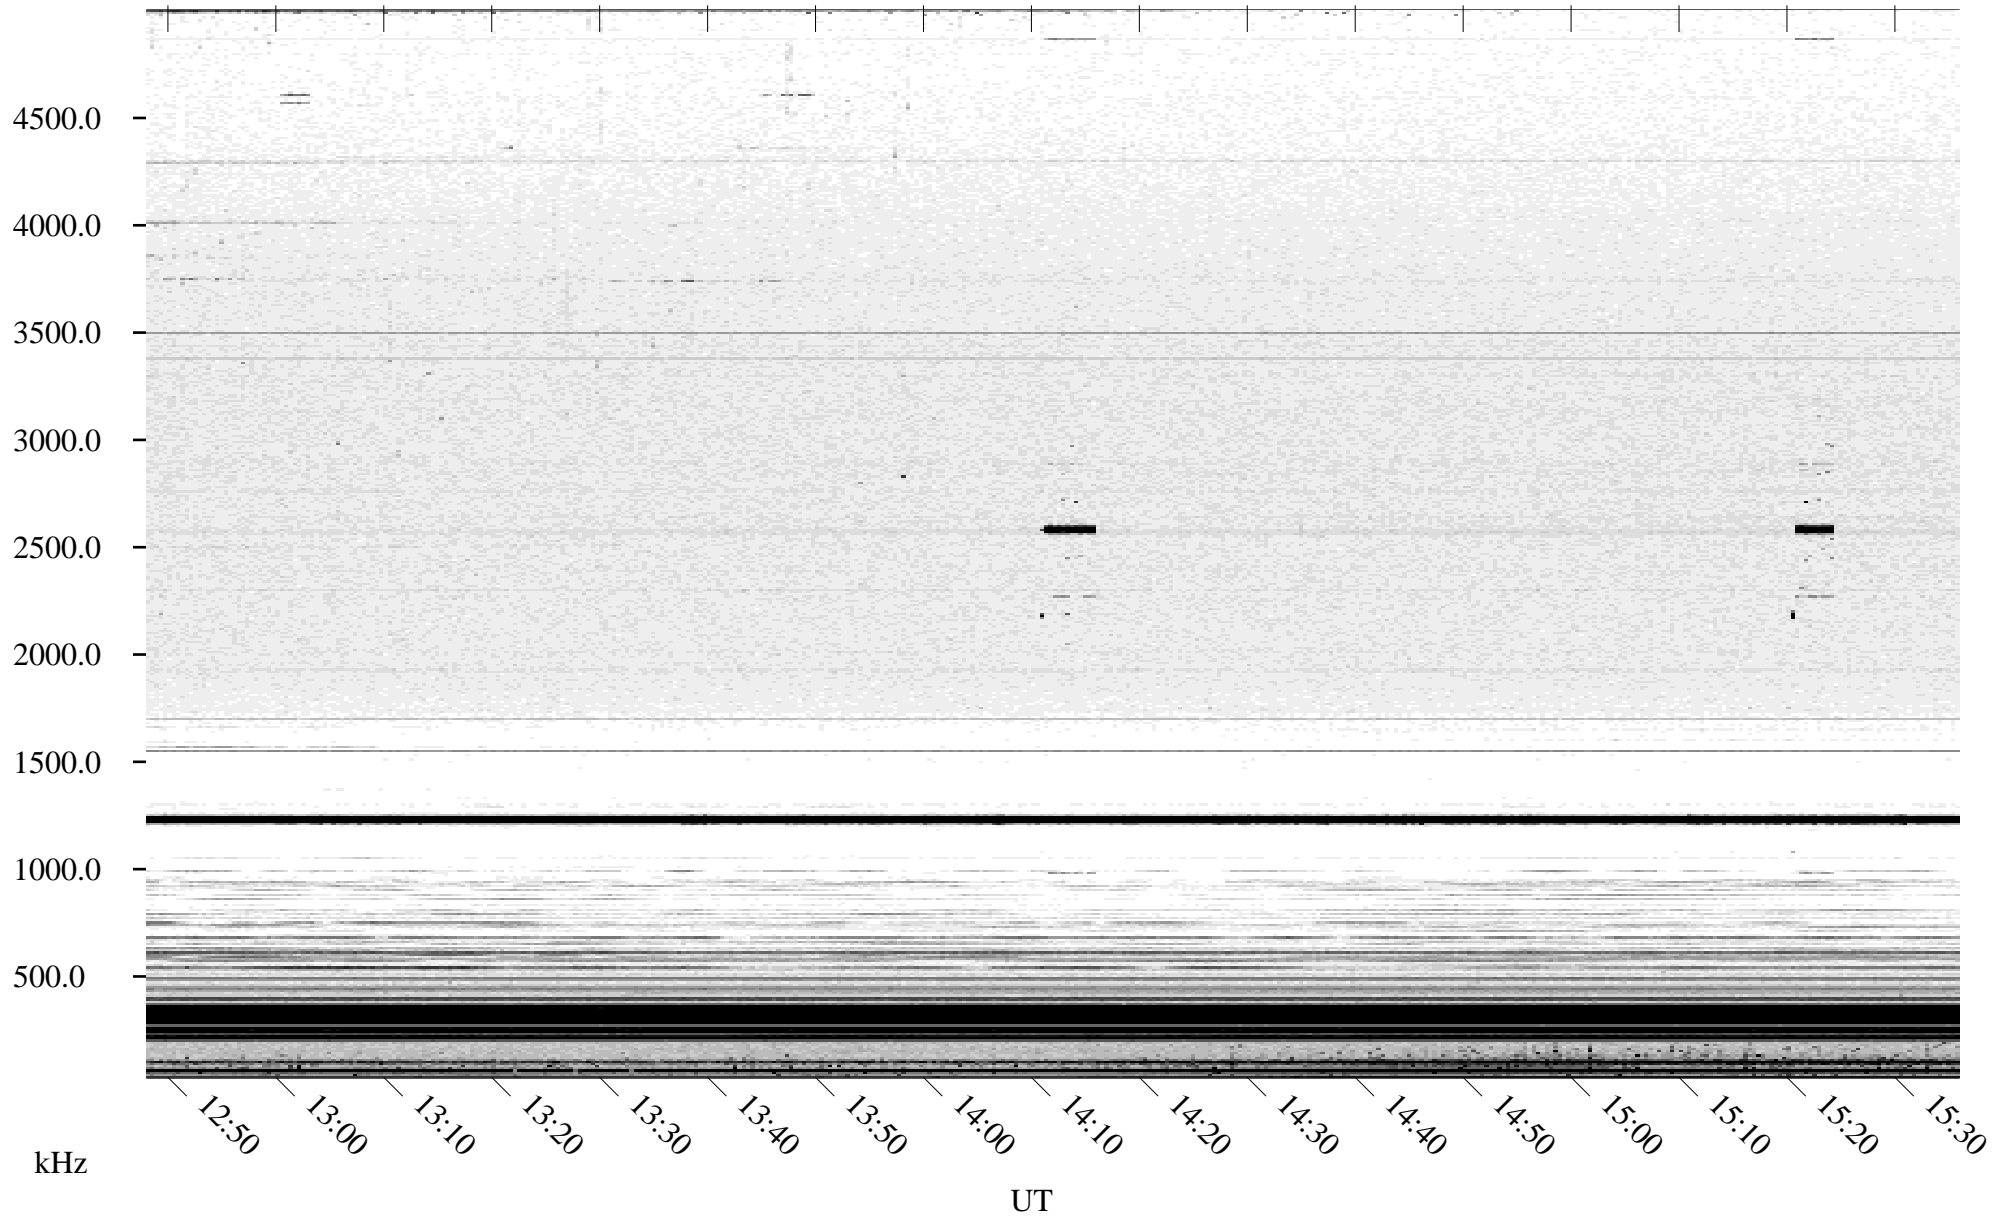

08/03/2004 Churchill, Manitoba

Linear Scale Black = 161 White = 15

ch04216l.r01m max_12

Page 1

08/03/2004 Churchill, Manitoba

Linear Scale Black = 161 White = 15

ch04216l.r01m max_12

Page 2

08/04/2004 Churchill, Manitoba

Linear Scale Black = 161 White = 15

ch04216l.r01m max_12

Page 3

08/04/2004 Churchill, Manitoba

Linear Scale Black = 161 White = 15

ch04216l.r01m max_12

Page 4

08/04/2004 Churchill, Manitoba

Linear Scale Black = 161 White = 15

ch04216l.r01m max_12

Page 5

08/04/2004 Churchill, Manitoba

Linear Scale Black = 161 White = 15

ch04216l.r01m max_12

Page 6

08/04/2004 Churchill, Manitoba

Linear Scale Black = 161 White = 15

ch04216l.r01m max_12

Page 7

08/04/2004 Churchill, Manitoba

Linear Scale

Black = 161

White = 15