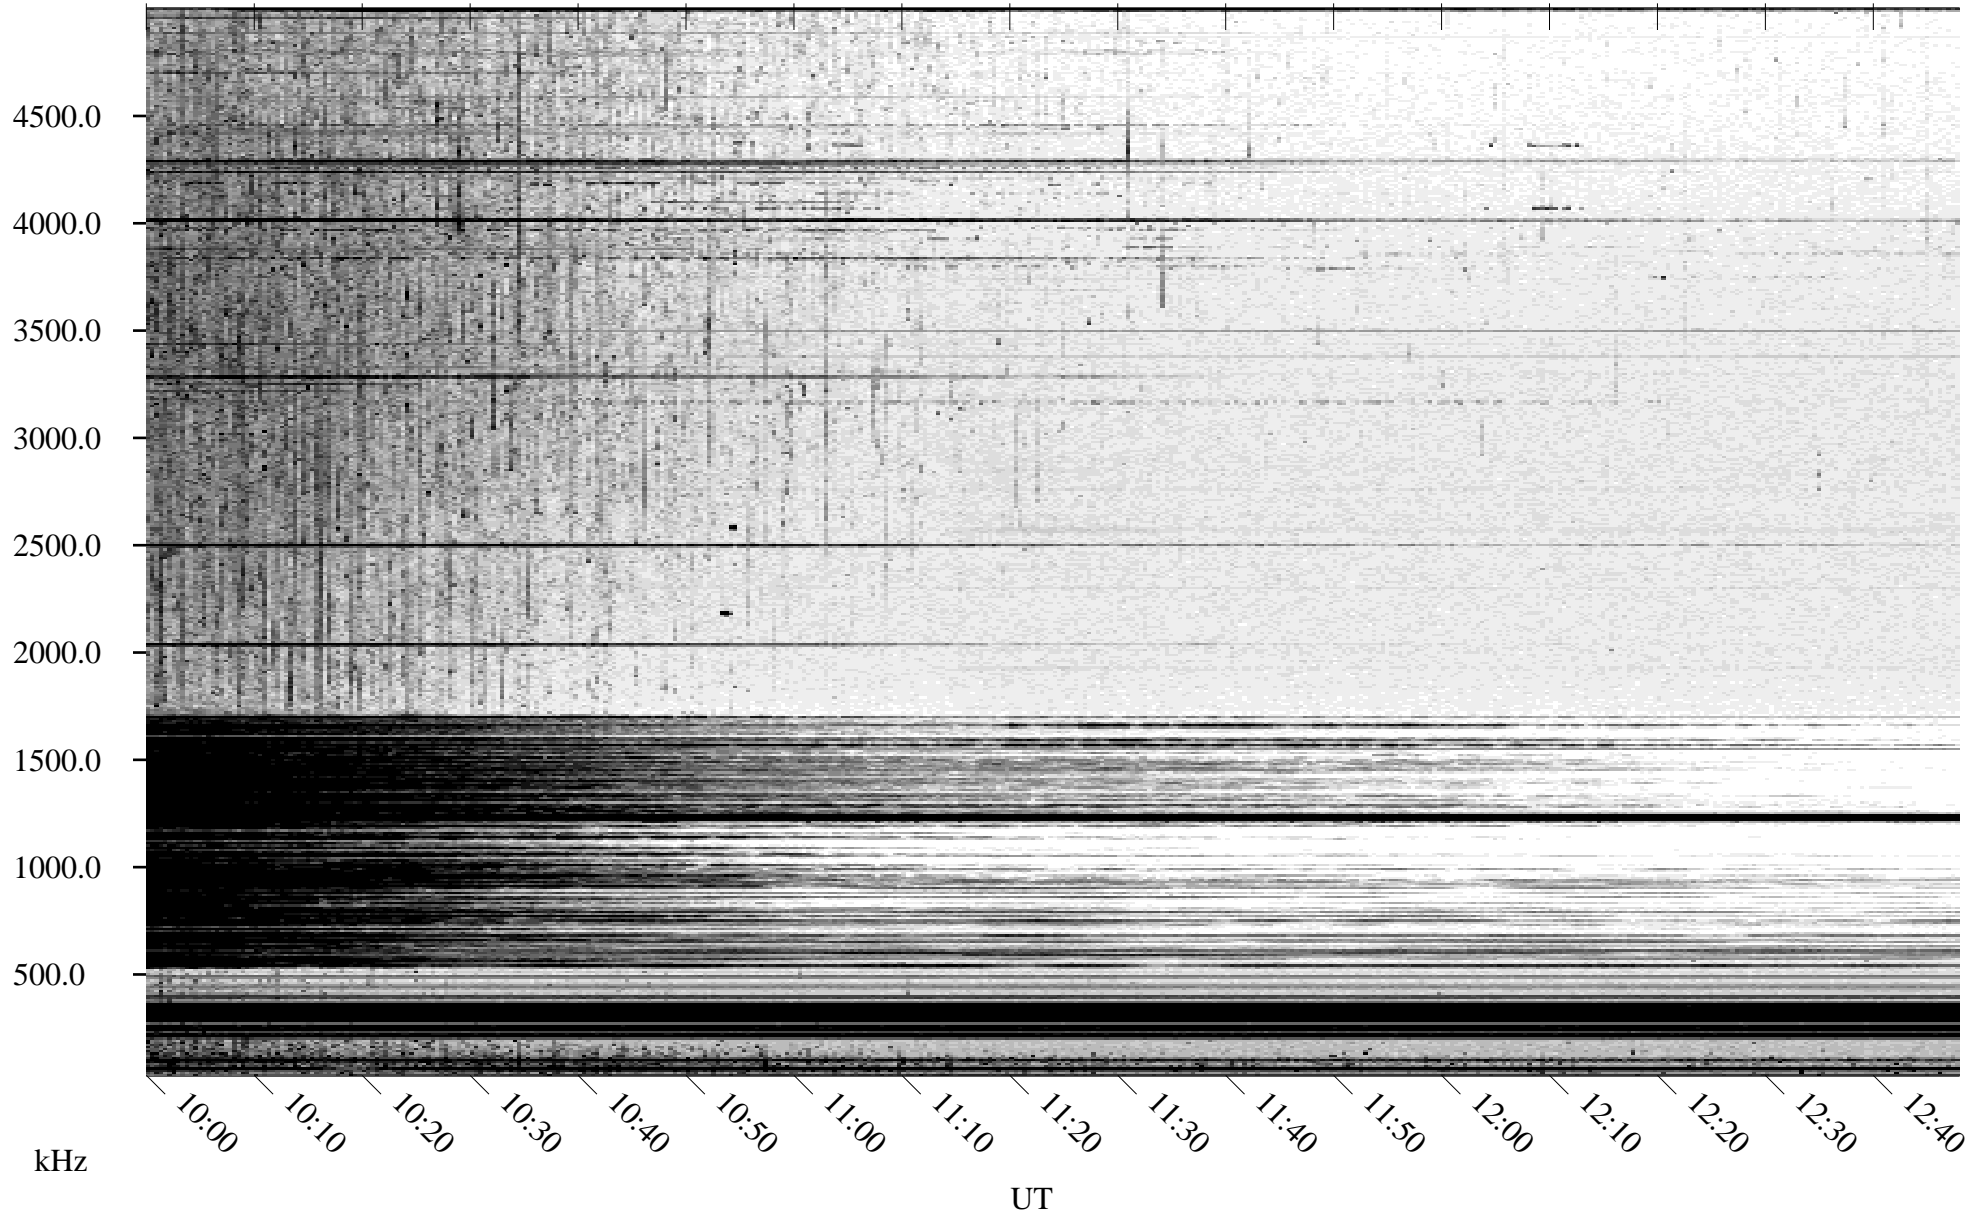

08/03/2004 Churchill, Manitoba

Linear Scale Black = 161 White = 15

ch04216l.r01m max_12

Page 1

08/03/2004 Churchill, Manitoba

Linear Scale Black = 161 White = 15

ch04216l.r01m max_12

Page 2

08/04/2004 Churchill, Manitoba

Linear Scale Black = 161 White = 15

ch04216l.r01m max_12

Page 3

08/04/2004 Churchill, Manitoba

Linear Scale Black = 161 White = 15

ch04216l.r01m max_12

Page 4

08/04/2004 Churchill, Manitoba

Linear Scale Black = 161 White = 15

ch04216l.r01m max_12

Page 5

08/04/2004 Churchill, Manitoba

Linear Scale Black = 161 White = 15

ch04216l.r01m max_12

Page 6

08/04/2004 Churchill, Manitoba

Linear Scale Black = 161 White = 15

ch04216l.r01m max_12

Page 7

08/04/2004 Churchill, Manitoba

Linear Scale

Black = 161

White = 15