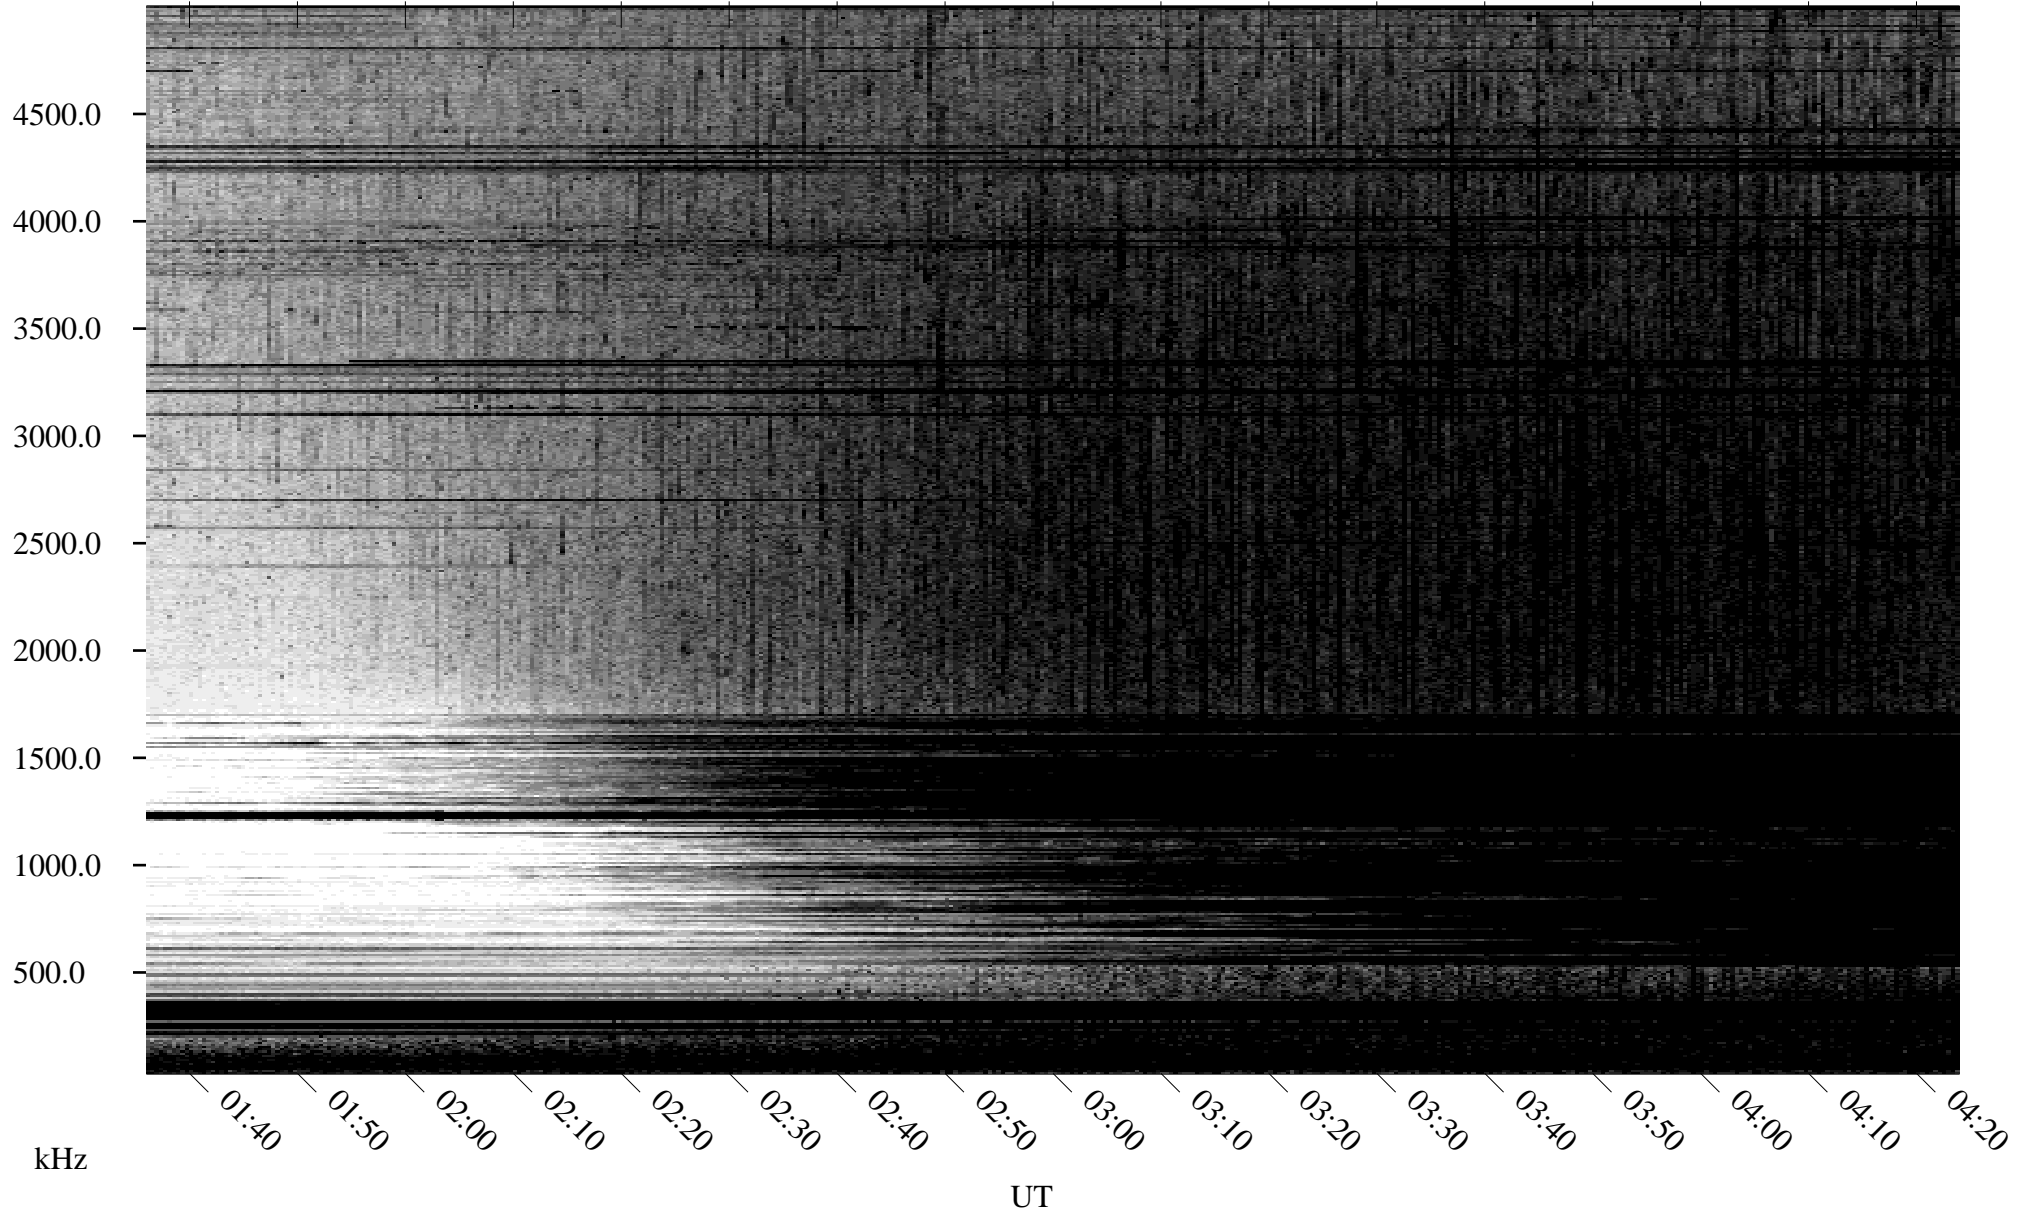

08/03/2004 Churchill, Manitoba

Linear Scale Black = 161 White = 15

ch04216l.r01m max_12

Page 1

08/03/2004 Churchill, Manitoba

Linear Scale Black = 161 White = 15

ch04216l.r01m max_12

Page 2

08/04/2004 Churchill, Manitoba

Linear Scale Black = 161 White = 15

ch04216l.r01m max_12

Page 3

08/04/2004 Churchill, Manitoba

Linear Scale Black = 161 White = 15

ch04216l.r01m max_12

Page 4

08/04/2004 Churchill, Manitoba

Linear Scale Black = 161 White = 15

ch04216l.r01m max_12

Page 5

08/04/2004 Churchill, Manitoba

Linear Scale Black = 161 White = 15

ch04216l.r01m max_12

Page 6

08/04/2004 Churchill, Manitoba

Linear Scale Black = 161 White = 15

ch04216l.r01m max_12

Page 7

08/04/2004 Churchill, Manitoba

Linear Scale

Black = 161

White = 15