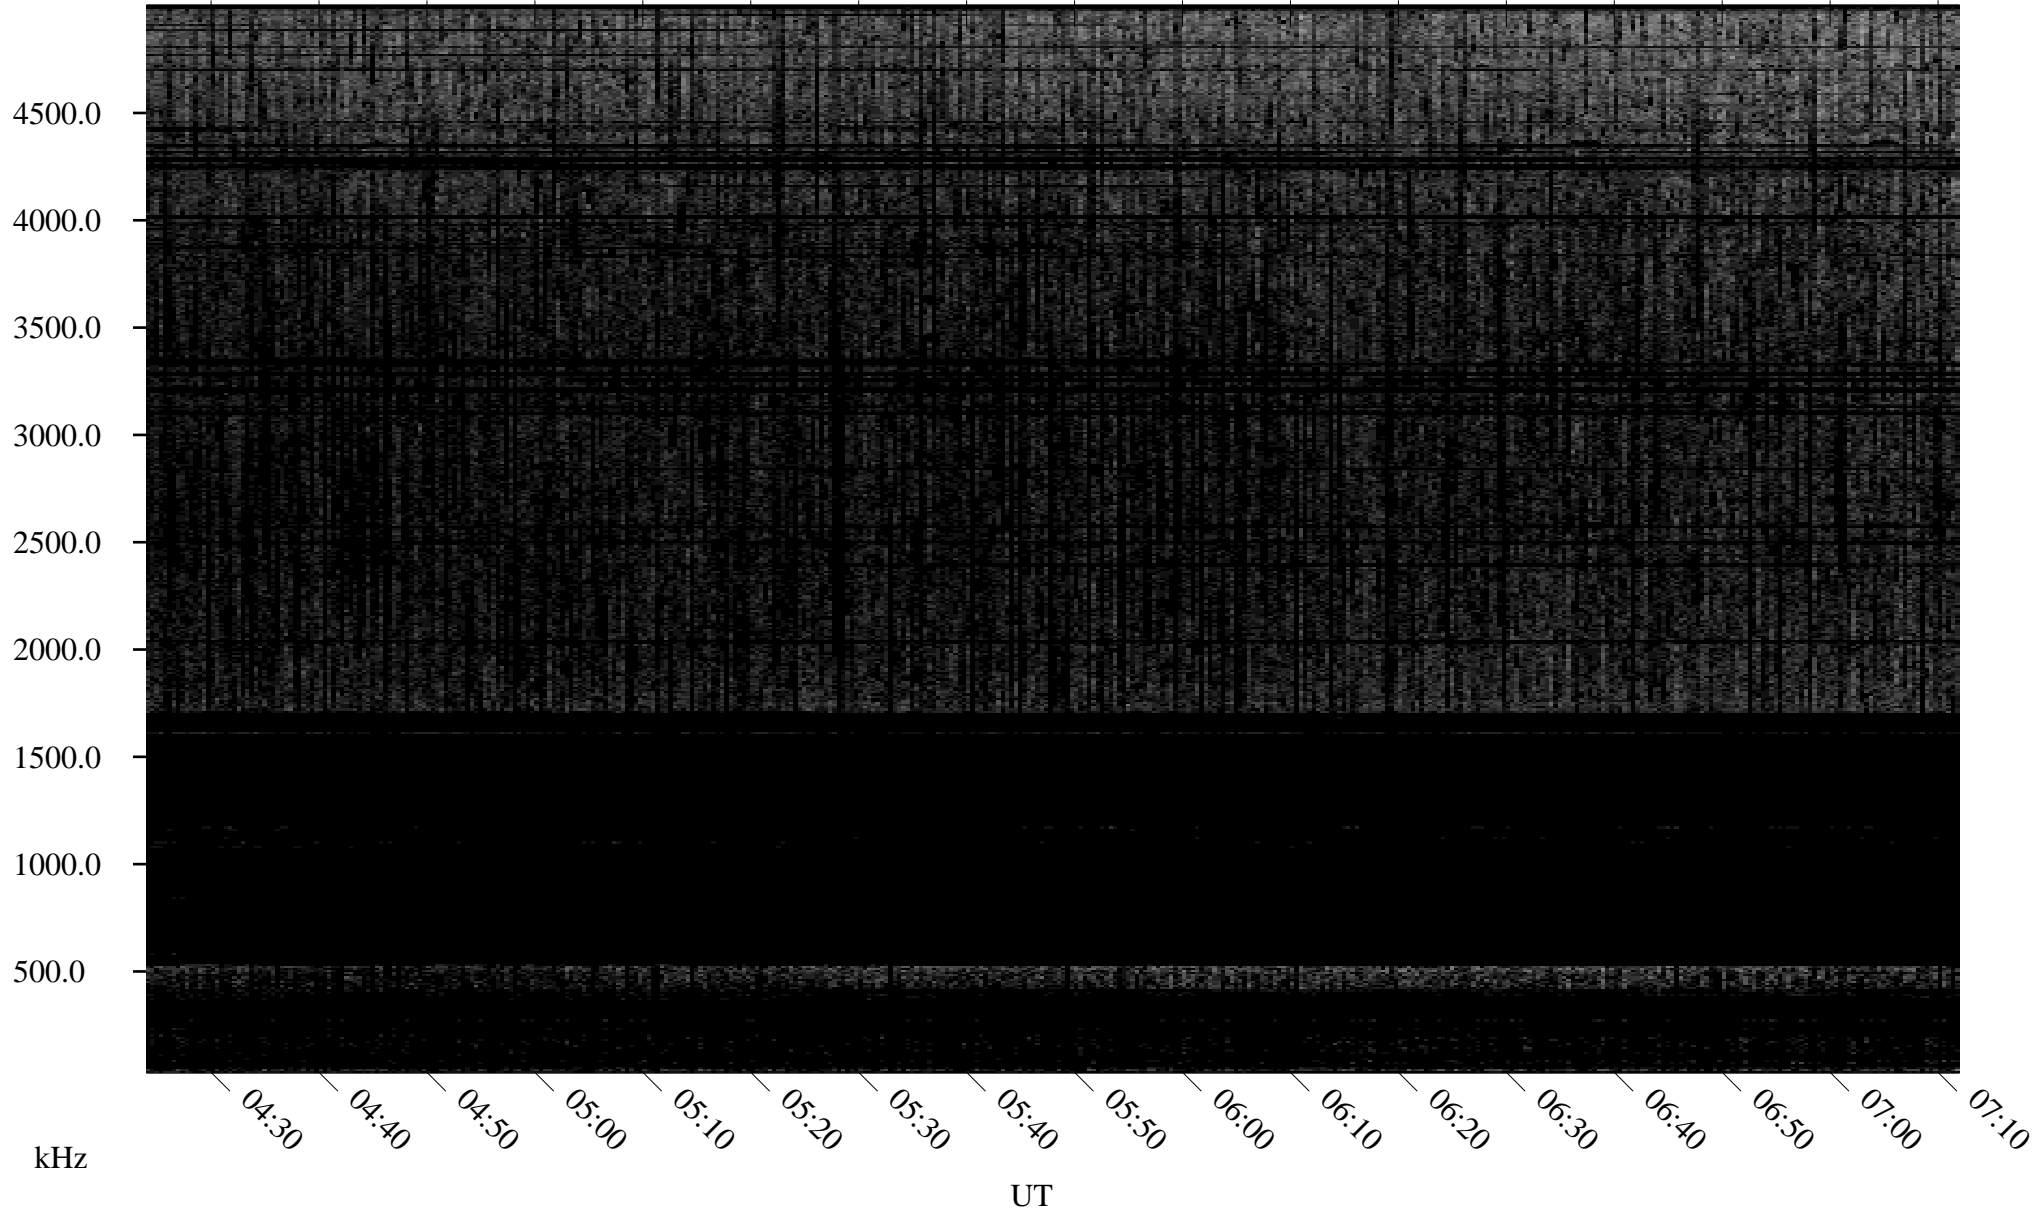

08/03/2004 Churchill, Manitoba

Linear Scale Black = 161 White = 15

ch04216l.r01m max_12

Page 1

08/03/2004 Churchill, Manitoba

Linear Scale Black = 161 White = 15

ch04216l.r01m max_12

Page 2

08/04/2004 Churchill, Manitoba

Linear Scale Black = 161 White = 15

ch04216l.r01m max_12

Page 3

08/04/2004 Churchill, Manitoba

Linear Scale Black = 161 White = 15

ch04216l.r01m max_12

Page 4

08/04/2004 Churchill, Manitoba

Linear Scale Black = 161 White = 15

ch04216l.r01m max_12

Page 5

08/04/2004 Churchill, Manitoba

Linear Scale Black = 161 White = 15

ch04216l.r01m max_12

Page 6

08/04/2004 Churchill, Manitoba

Linear Scale Black = 161 White = 15

ch04216l.r01m max_12

Page 7

08/04/2004 Churchill, Manitoba

Linear Scale

Black = 161

White = 15