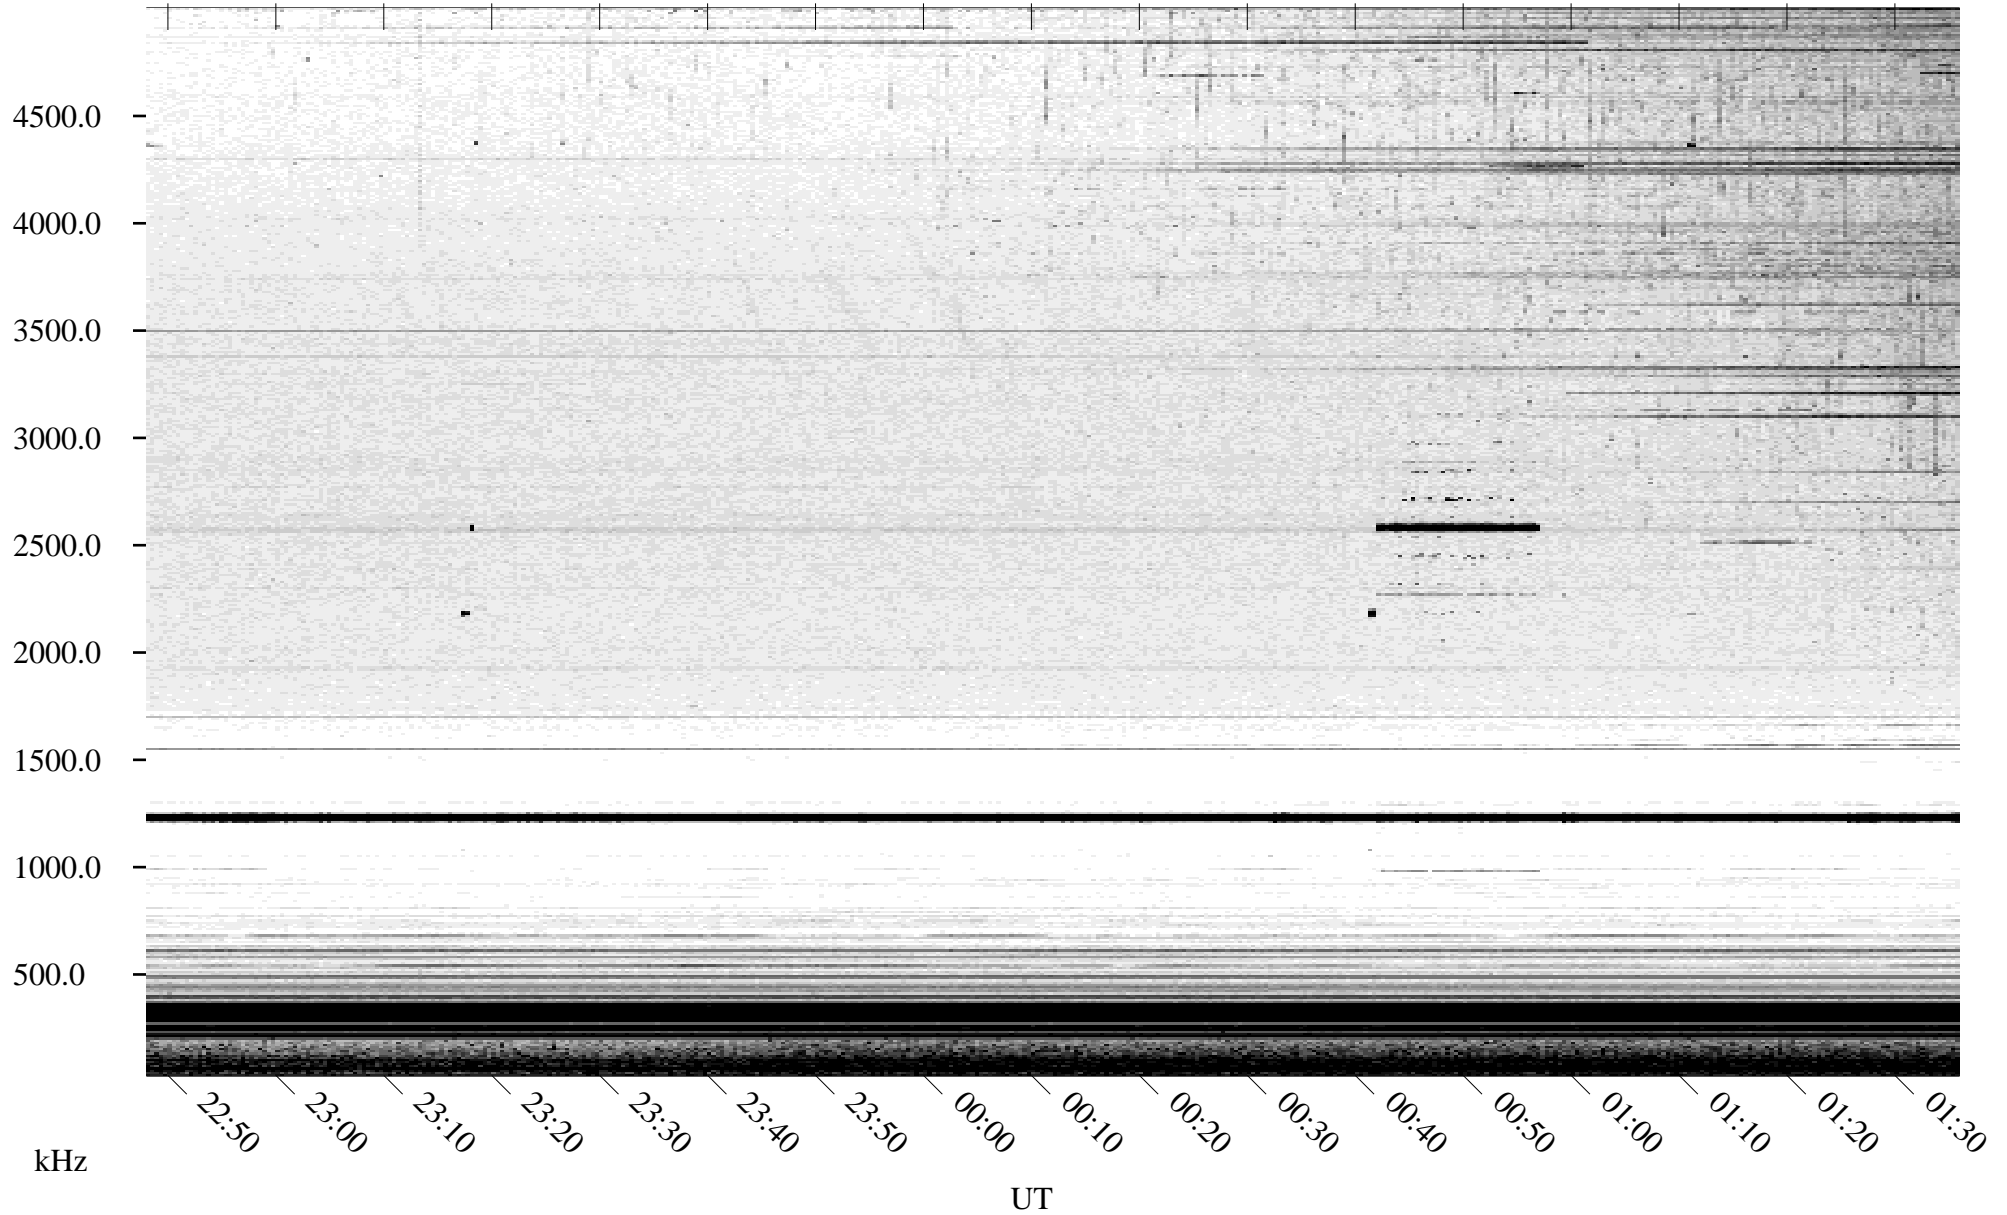

08/03/2004 Churchill, Manitoba

Linear Scale Black = 161 White = 15

ch04216l.r01m max_12

Page 1

08/03/2004 Churchill, Manitoba

Linear Scale Black = 161 White = 15

ch04216l.r01m max_12

Page 2

08/04/2004 Churchill, Manitoba

Linear Scale Black = 161 White = 15

ch04216l.r01m max_12

Page 3

08/04/2004 Churchill, Manitoba

Linear Scale Black = 161 White = 15

ch04216l.r01m max_12

Page 4

08/04/2004 Churchill, Manitoba

Linear Scale Black = 161 White = 15

ch04216l.r01m max_12

Page 5

08/04/2004 Churchill, Manitoba

Linear Scale Black = 161 White = 15

ch04216l.r01m max_12

Page 6

08/04/2004 Churchill, Manitoba

Linear Scale Black = 161 White = 15

ch04216l.r01m max_12

Page 7

08/04/2004 Churchill, Manitoba

Linear Scale

Black = 161

White = 15