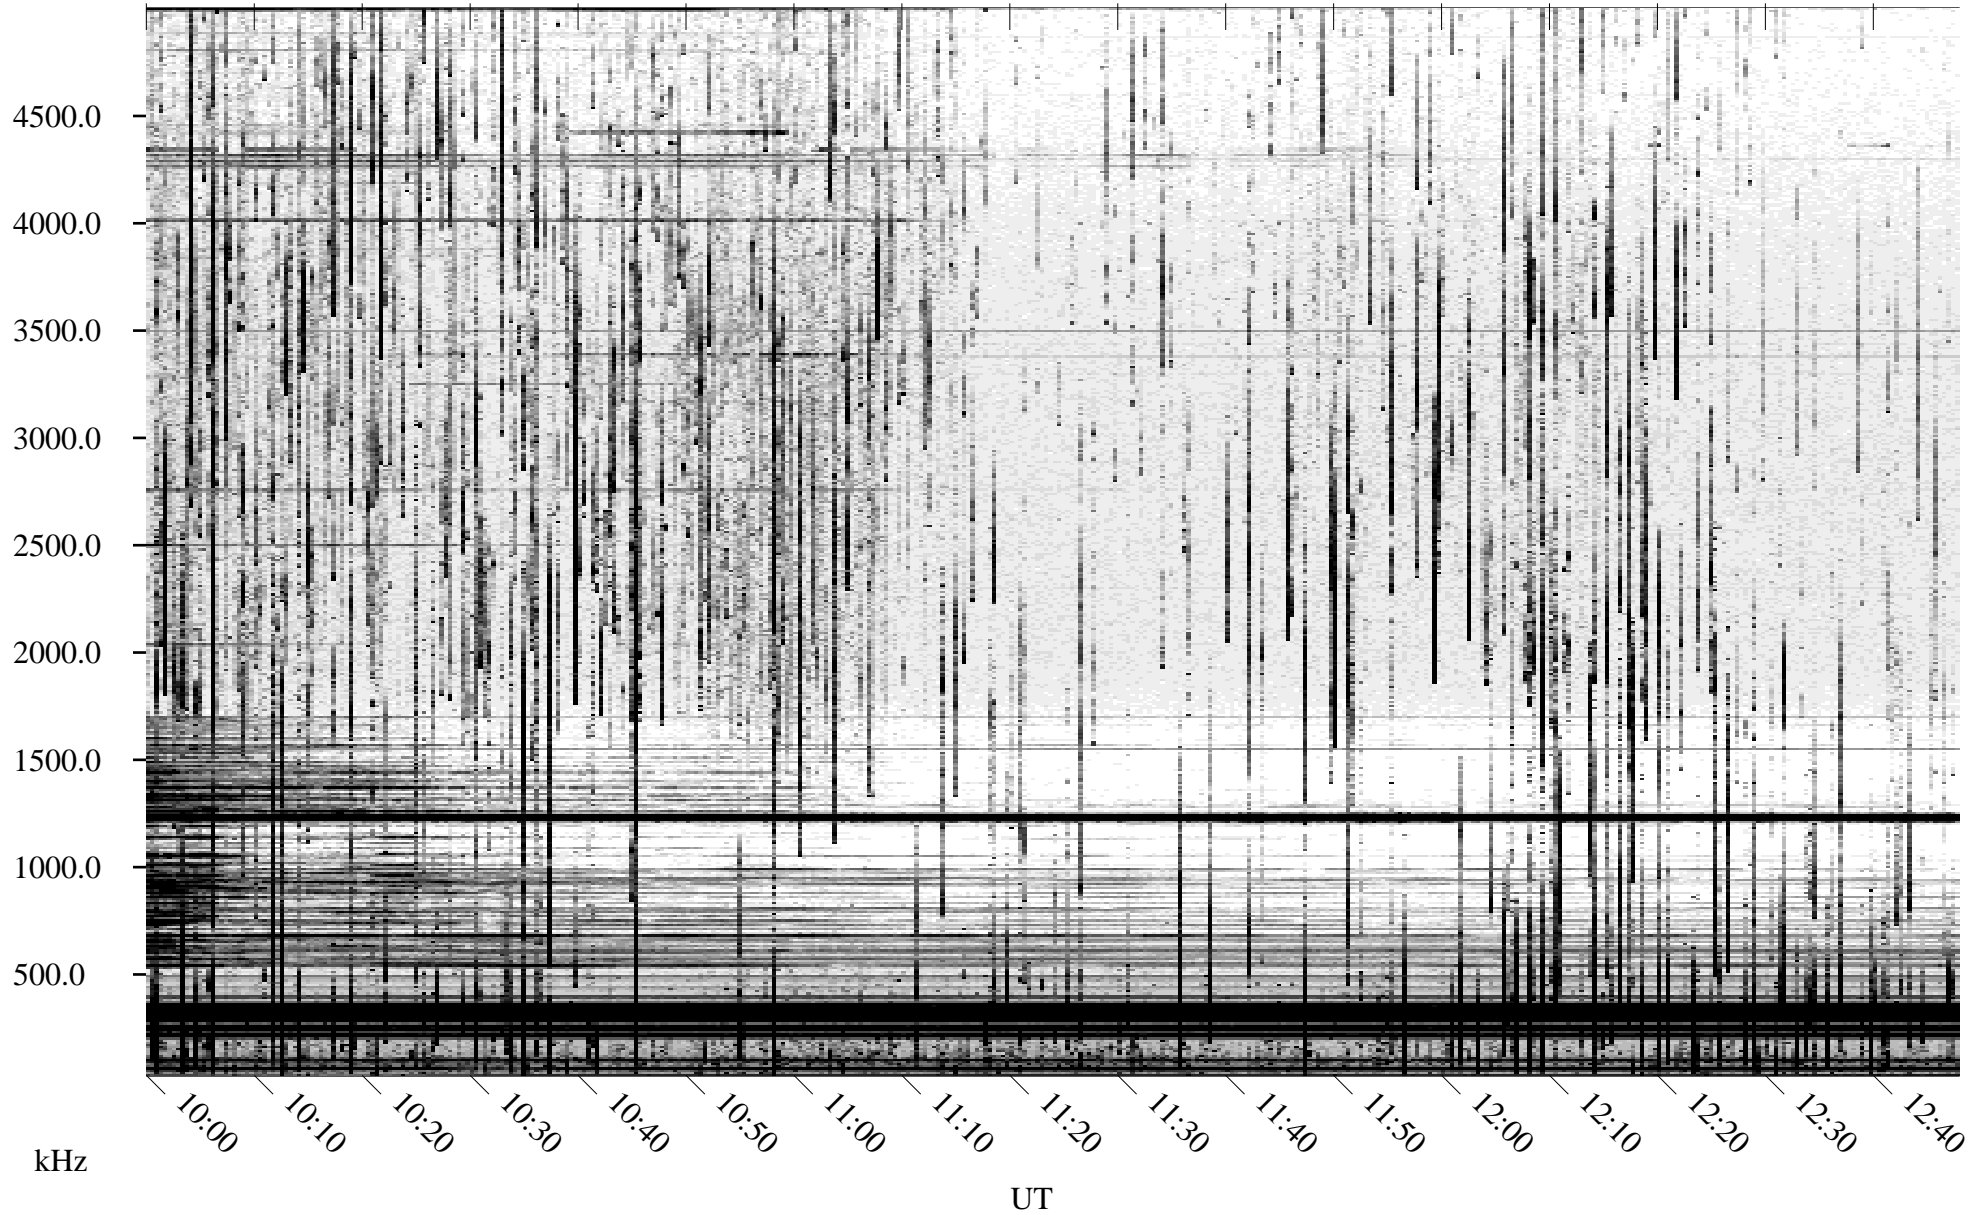

08/06/2004 Churchill, Manitoba

Linear Scale Black = 161 White = 15

ch04219l.r00m max_12

Page 1

08/06/2004 Churchill, Manitoba

Linear Scale Black = 161 White = 15

ch04219l.r00m max_12

Page 2

08/07/2004 Churchill, Manitoba

Linear Scale Black = 161 White = 15

ch04219l.r00m max_12

Page 3

08/07/2004 Churchill, Manitoba

Linear Scale Black = 161 White = 15

ch04219l.r00m max_12

Page 4

08/07/2004 Churchill, Manitoba

Linear Scale Black = 161 White = 15

ch04219l.r00m max_12

Page 5

08/07/2004 Churchill, Manitoba

Linear Scale Black = 161 White = 15

ch04219l.r00m max_12

Page 6

08/07/2004 Churchill, Manitoba

Linear Scale Black = 161 White = 15

ch04219l.r00m max_12

Page 7

08/07/2004 Churchill, Manitoba

Linear Scale Black = 161 White = 15

ch04219l.r00m max_12

Page 8