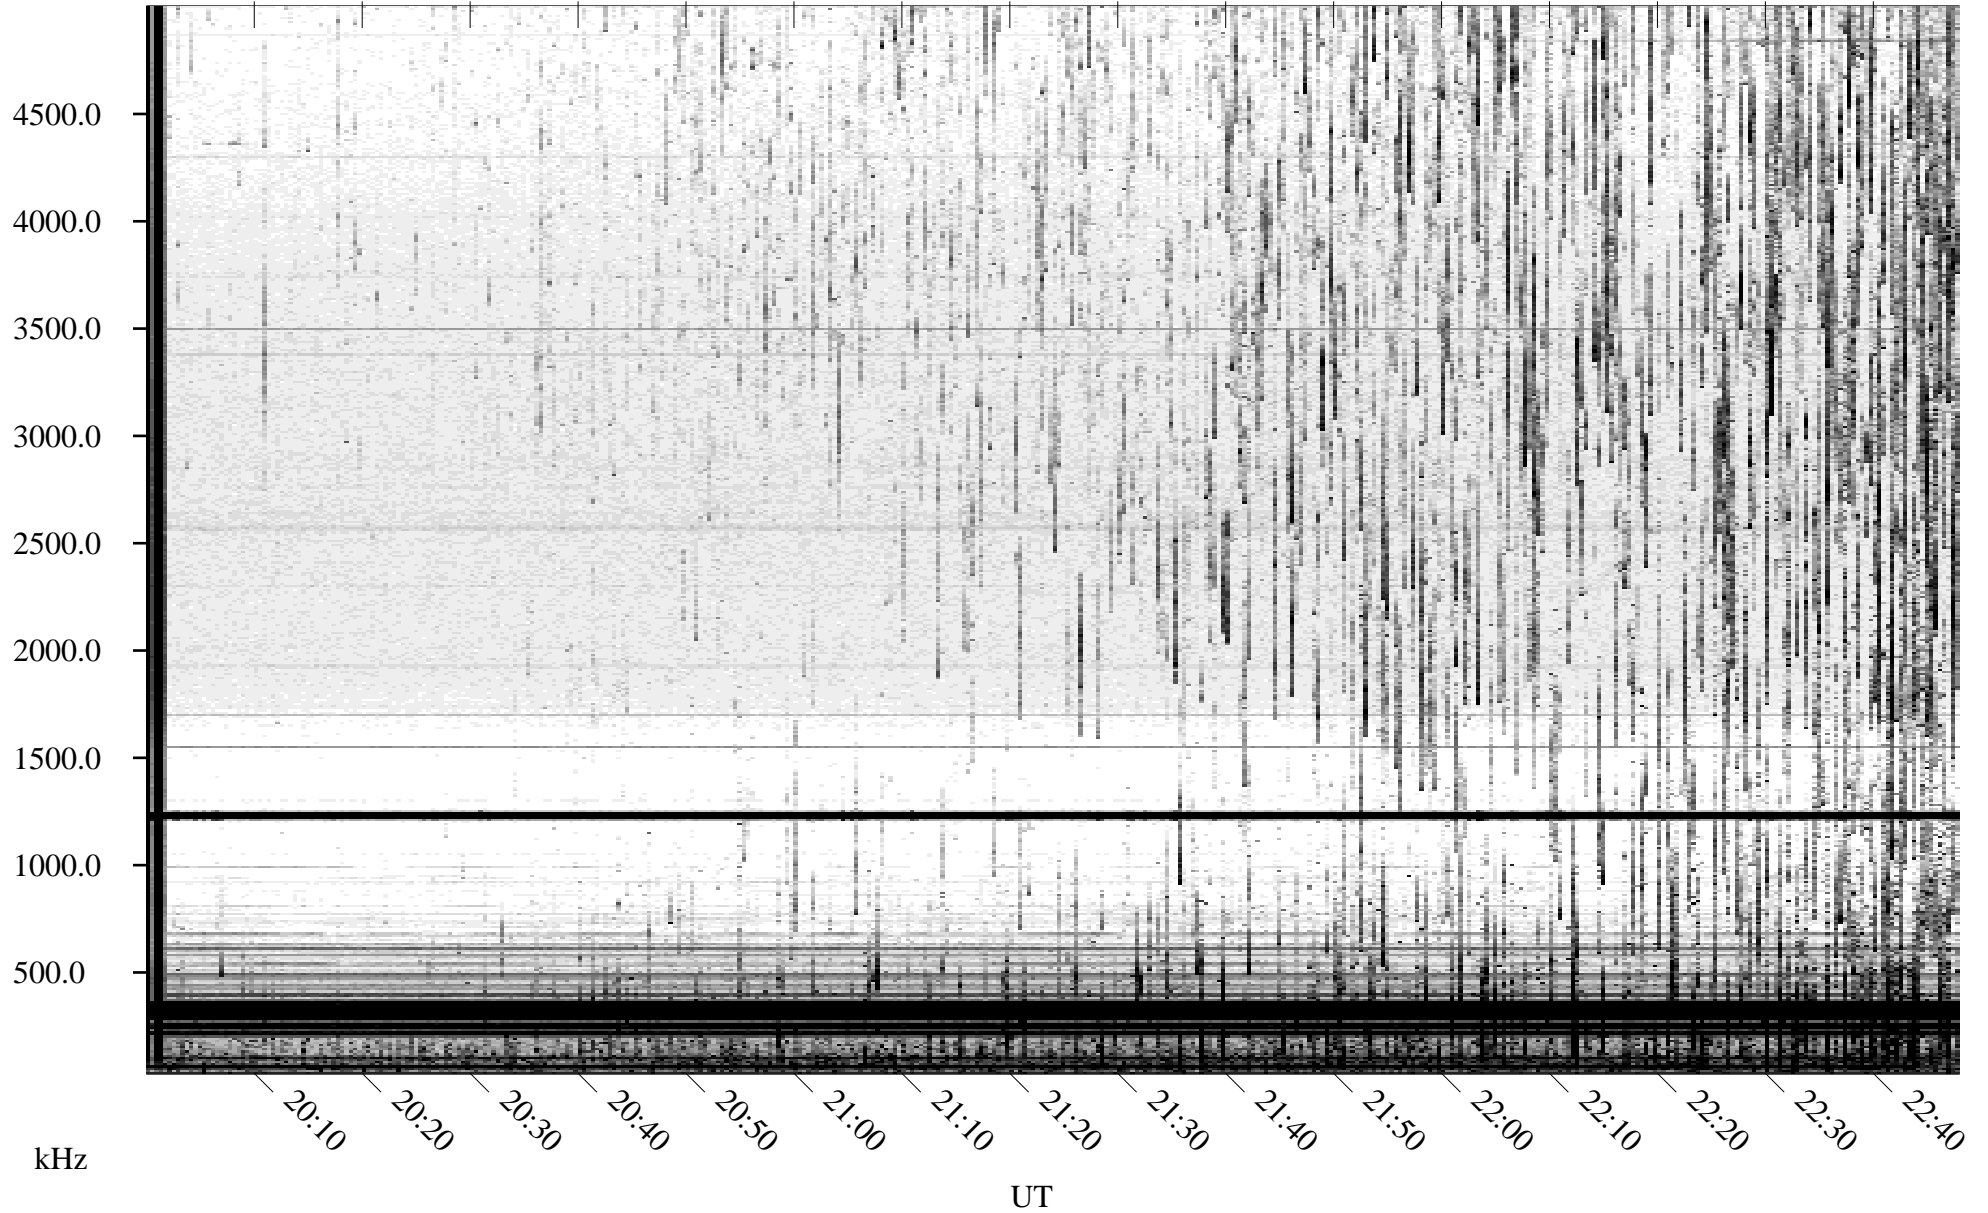

08/06/2004 Churchill, Manitoba

Linear Scale Black = 161 White = 15

ch04219l.r00m max_12

Page 1

08/06/2004 Churchill, Manitoba

Linear Scale Black = 161 White = 15

ch04219l.r00m max_12

Page 2

08/07/2004 Churchill, Manitoba

Linear Scale Black = 161 White = 15

ch04219l.r00m max_12

Page 3

08/07/2004 Churchill, Manitoba

Linear Scale Black = 161 White = 15

ch04219l.r00m max_12

Page 4

08/07/2004 Churchill, Manitoba

Linear Scale Black = 161 White = 15

ch04219l.r00m max_12

Page 5

08/07/2004 Churchill, Manitoba

Linear Scale Black = 161 White = 15

ch04219l.r00m max_12

Page 6

08/07/2004 Churchill, Manitoba

Linear Scale Black = 161 White = 15

ch04219l.r00m max_12

Page 7

08/07/2004 Churchill, Manitoba

Linear Scale Black = 161 White = 15

ch04219l.r00m max_12

Page 8