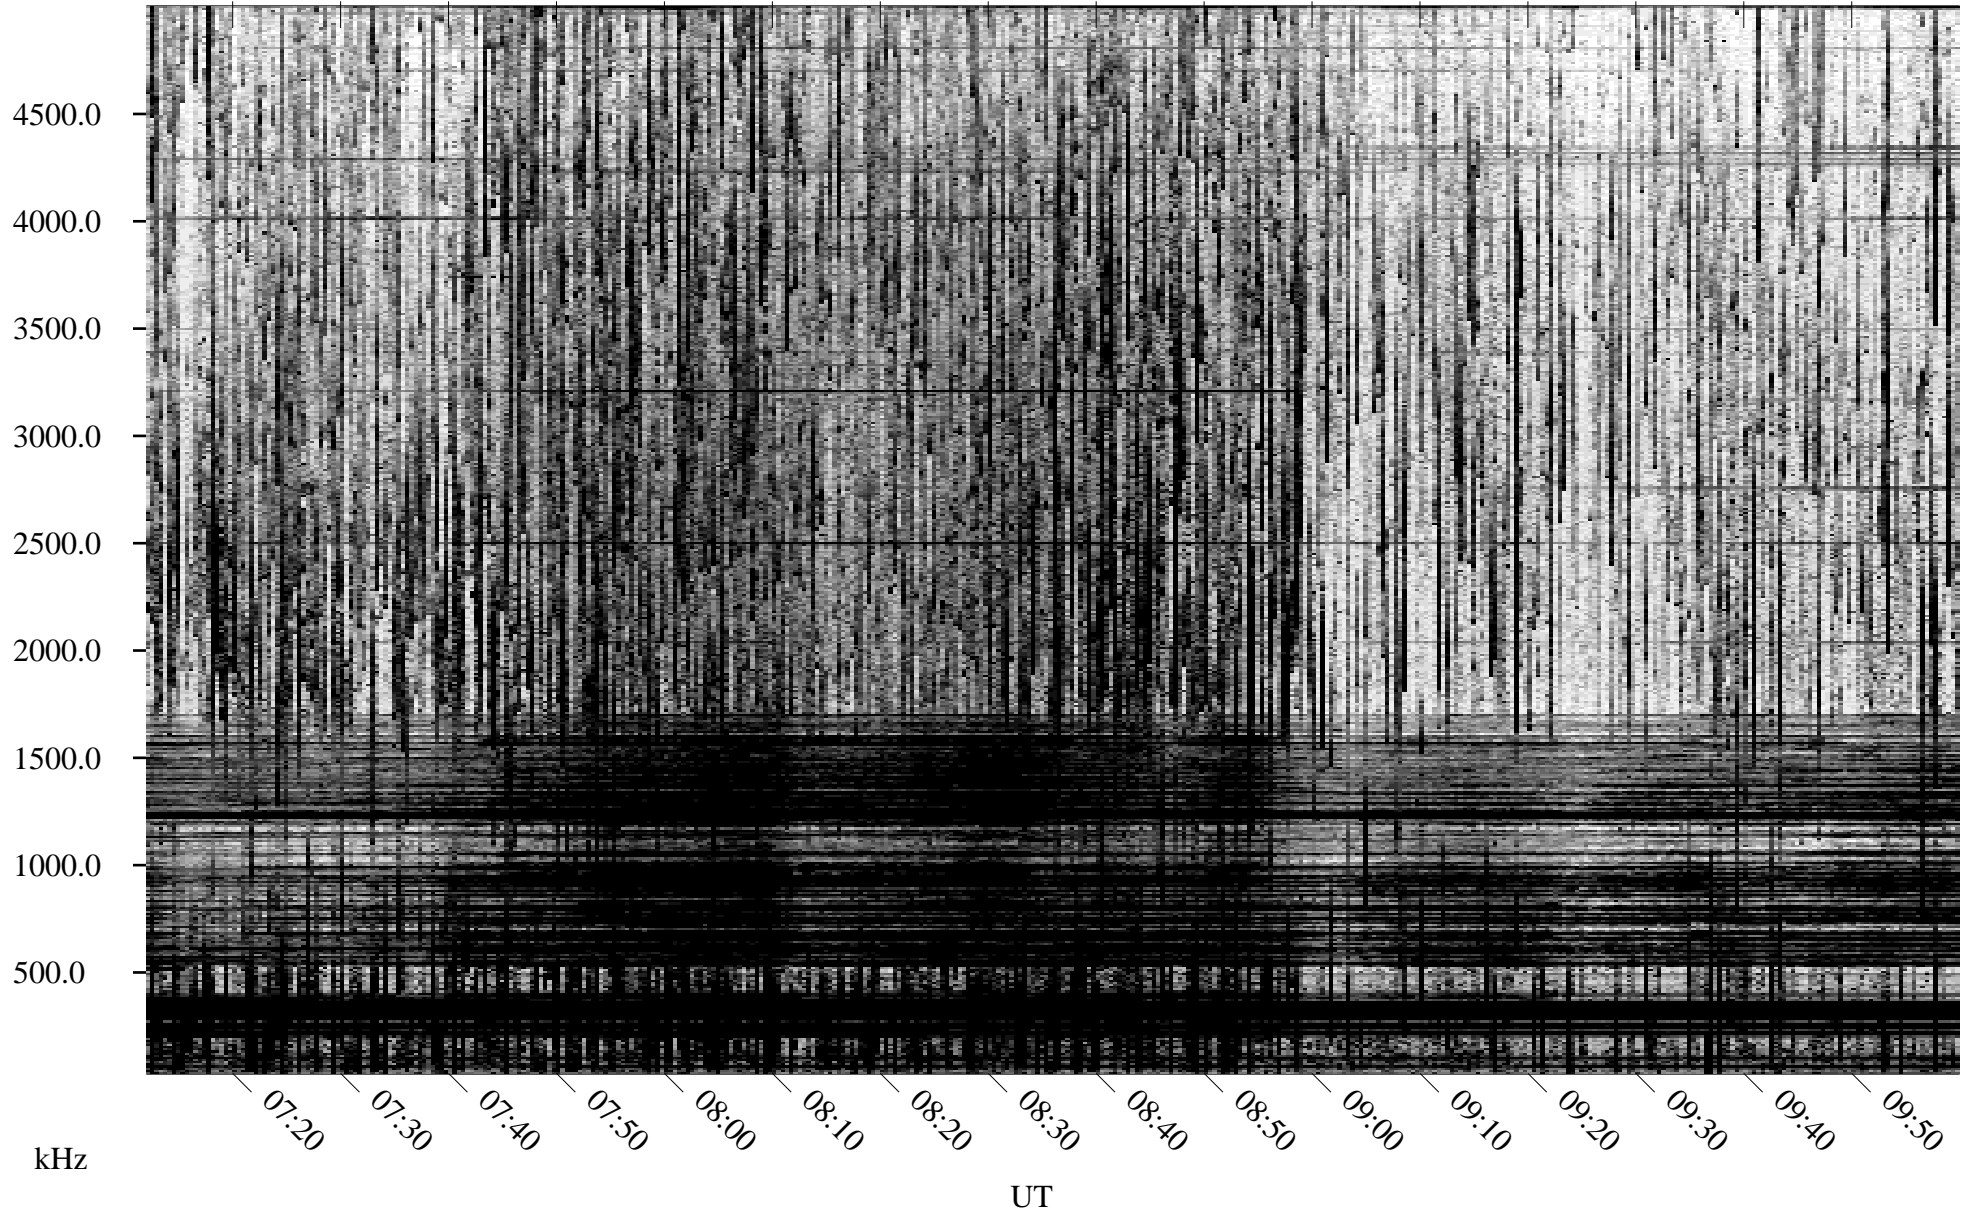

08/06/2004 Churchill, Manitoba

Linear Scale Black = 161 White = 15

ch04219l.r00m max_12

Page 1

08/06/2004 Churchill, Manitoba

Linear Scale Black = 161 White = 15

ch04219l.r00m max_12

Page 2

08/07/2004 Churchill, Manitoba

Linear Scale Black = 161 White = 15

ch04219l.r00m max_12

Page 3

08/07/2004 Churchill, Manitoba

Linear Scale Black = 161 White = 15

ch04219l.r00m max_12

Page 4

08/07/2004 Churchill, Manitoba

Linear Scale Black = 161 White = 15

ch04219l.r00m max_12

Page 5

08/07/2004 Churchill, Manitoba

Linear Scale Black = 161 White = 15

ch04219l.r00m max_12

Page 6

08/07/2004 Churchill, Manitoba

Linear Scale Black = 161 White = 15

ch04219l.r00m max_12

Page 7

08/07/2004 Churchill, Manitoba

Linear Scale Black = 161 White = 15

ch04219l.r00m max_12

Page 8