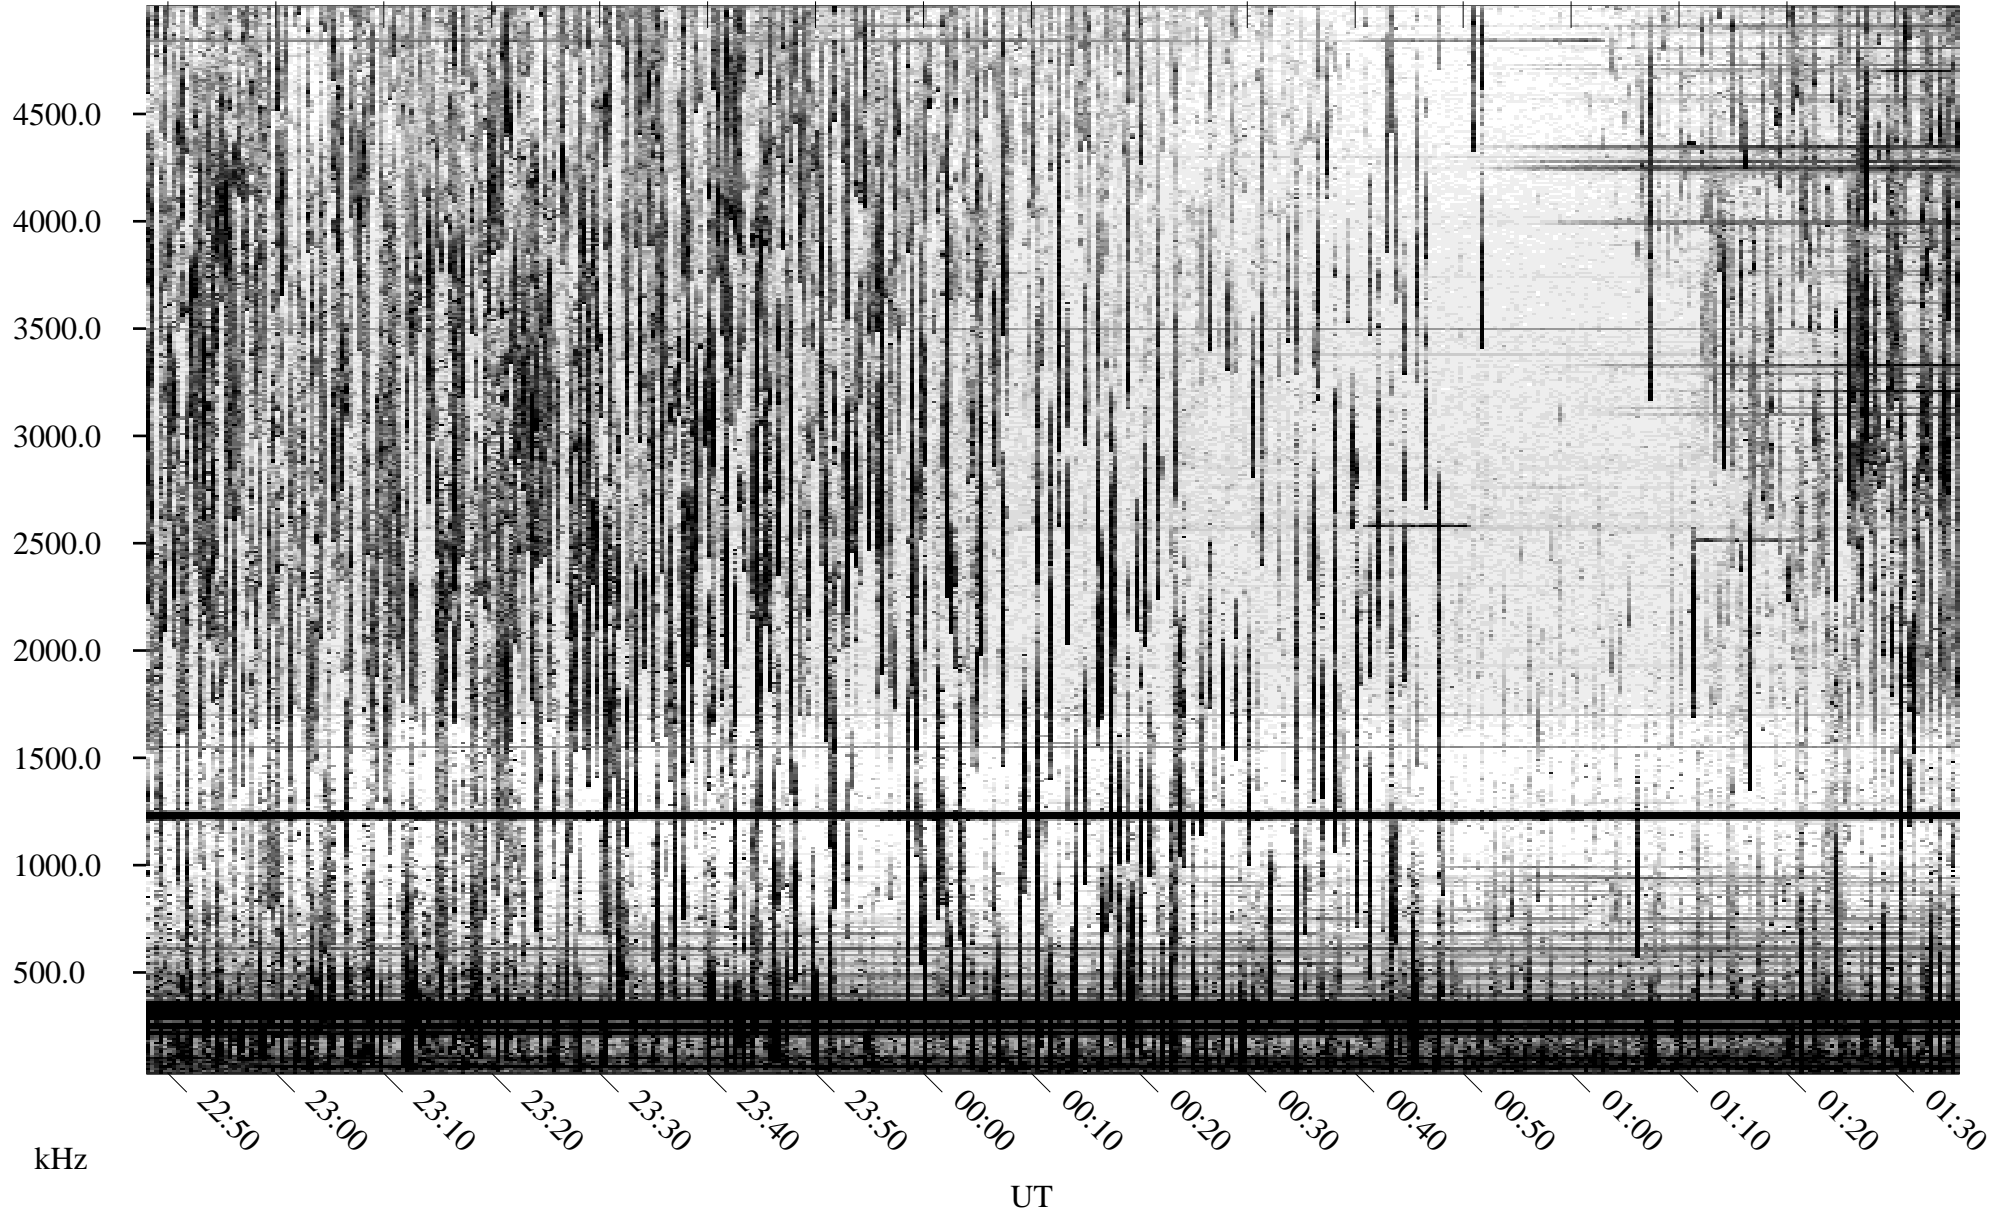

08/06/2004 Churchill, Manitoba

Linear Scale Black = 161 White = 15

ch04219l.r00m max_12

Page 1

08/06/2004 Churchill, Manitoba

Linear Scale Black = 161 White = 15

ch04219l.r00m max_12

Page 2

08/07/2004 Churchill, Manitoba

Linear Scale Black = 161 White = 15

ch04219l.r00m max_12

Page 3

08/07/2004 Churchill, Manitoba

Linear Scale Black = 161 White = 15

ch04219l.r00m max_12

Page 4

08/07/2004 Churchill, Manitoba

Linear Scale Black = 161 White = 15

ch04219l.r00m max_12

Page 5

08/07/2004 Churchill, Manitoba

Linear Scale Black = 161 White = 15

ch04219l.r00m max_12

Page 6

08/07/2004 Churchill, Manitoba

Linear Scale Black = 161 White = 15

ch04219l.r00m max_12

Page 7

08/07/2004 Churchill, Manitoba

Linear Scale Black = 161 White = 15

ch04219l.r00m max_12

Page 8