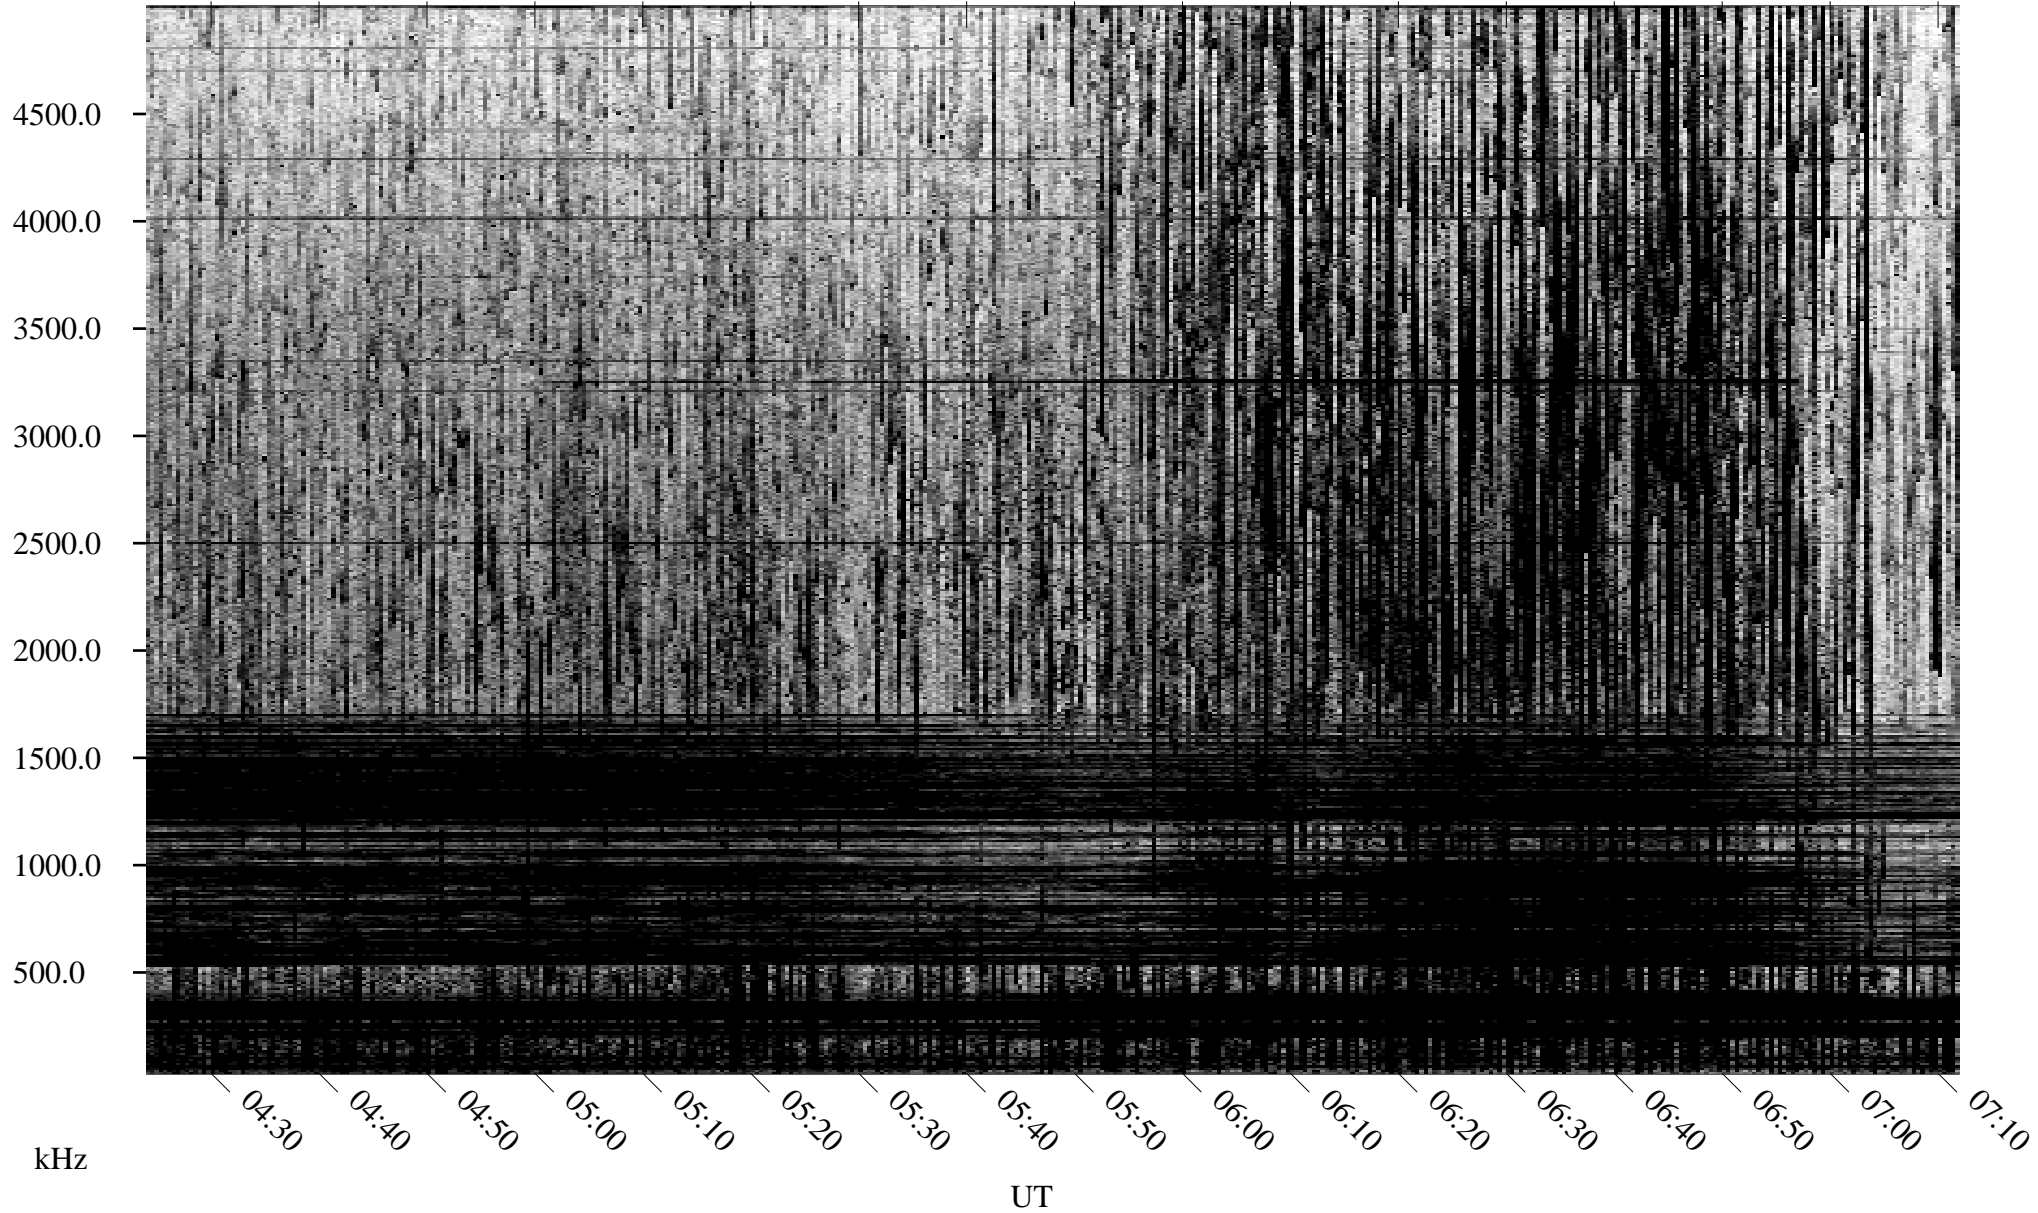

08/06/2004 Churchill, Manitoba

Linear Scale Black = 161 White = 15

ch04219l.r00m max_12

Page 1

08/06/2004 Churchill, Manitoba

Linear Scale Black = 161 White = 15

ch04219l.r00m max_12

Page 2

08/07/2004 Churchill, Manitoba

Linear Scale Black = 161 White = 15

ch04219l.r00m max_12

Page 3

08/07/2004 Churchill, Manitoba

Linear Scale Black = 161 White = 15

ch04219l.r00m max_12

Page 4

08/07/2004 Churchill, Manitoba

Linear Scale Black = 161 White = 15

ch04219l.r00m max_12

Page 5

08/07/2004 Churchill, Manitoba

Linear Scale Black = 161 White = 15

ch04219l.r00m max_12

Page 6

08/07/2004 Churchill, Manitoba

Linear Scale Black = 161 White = 15

ch04219l.r00m max_12

Page 7

08/07/2004 Churchill, Manitoba

Linear Scale Black = 161 White = 15

ch04219l.r00m max_12

Page 8