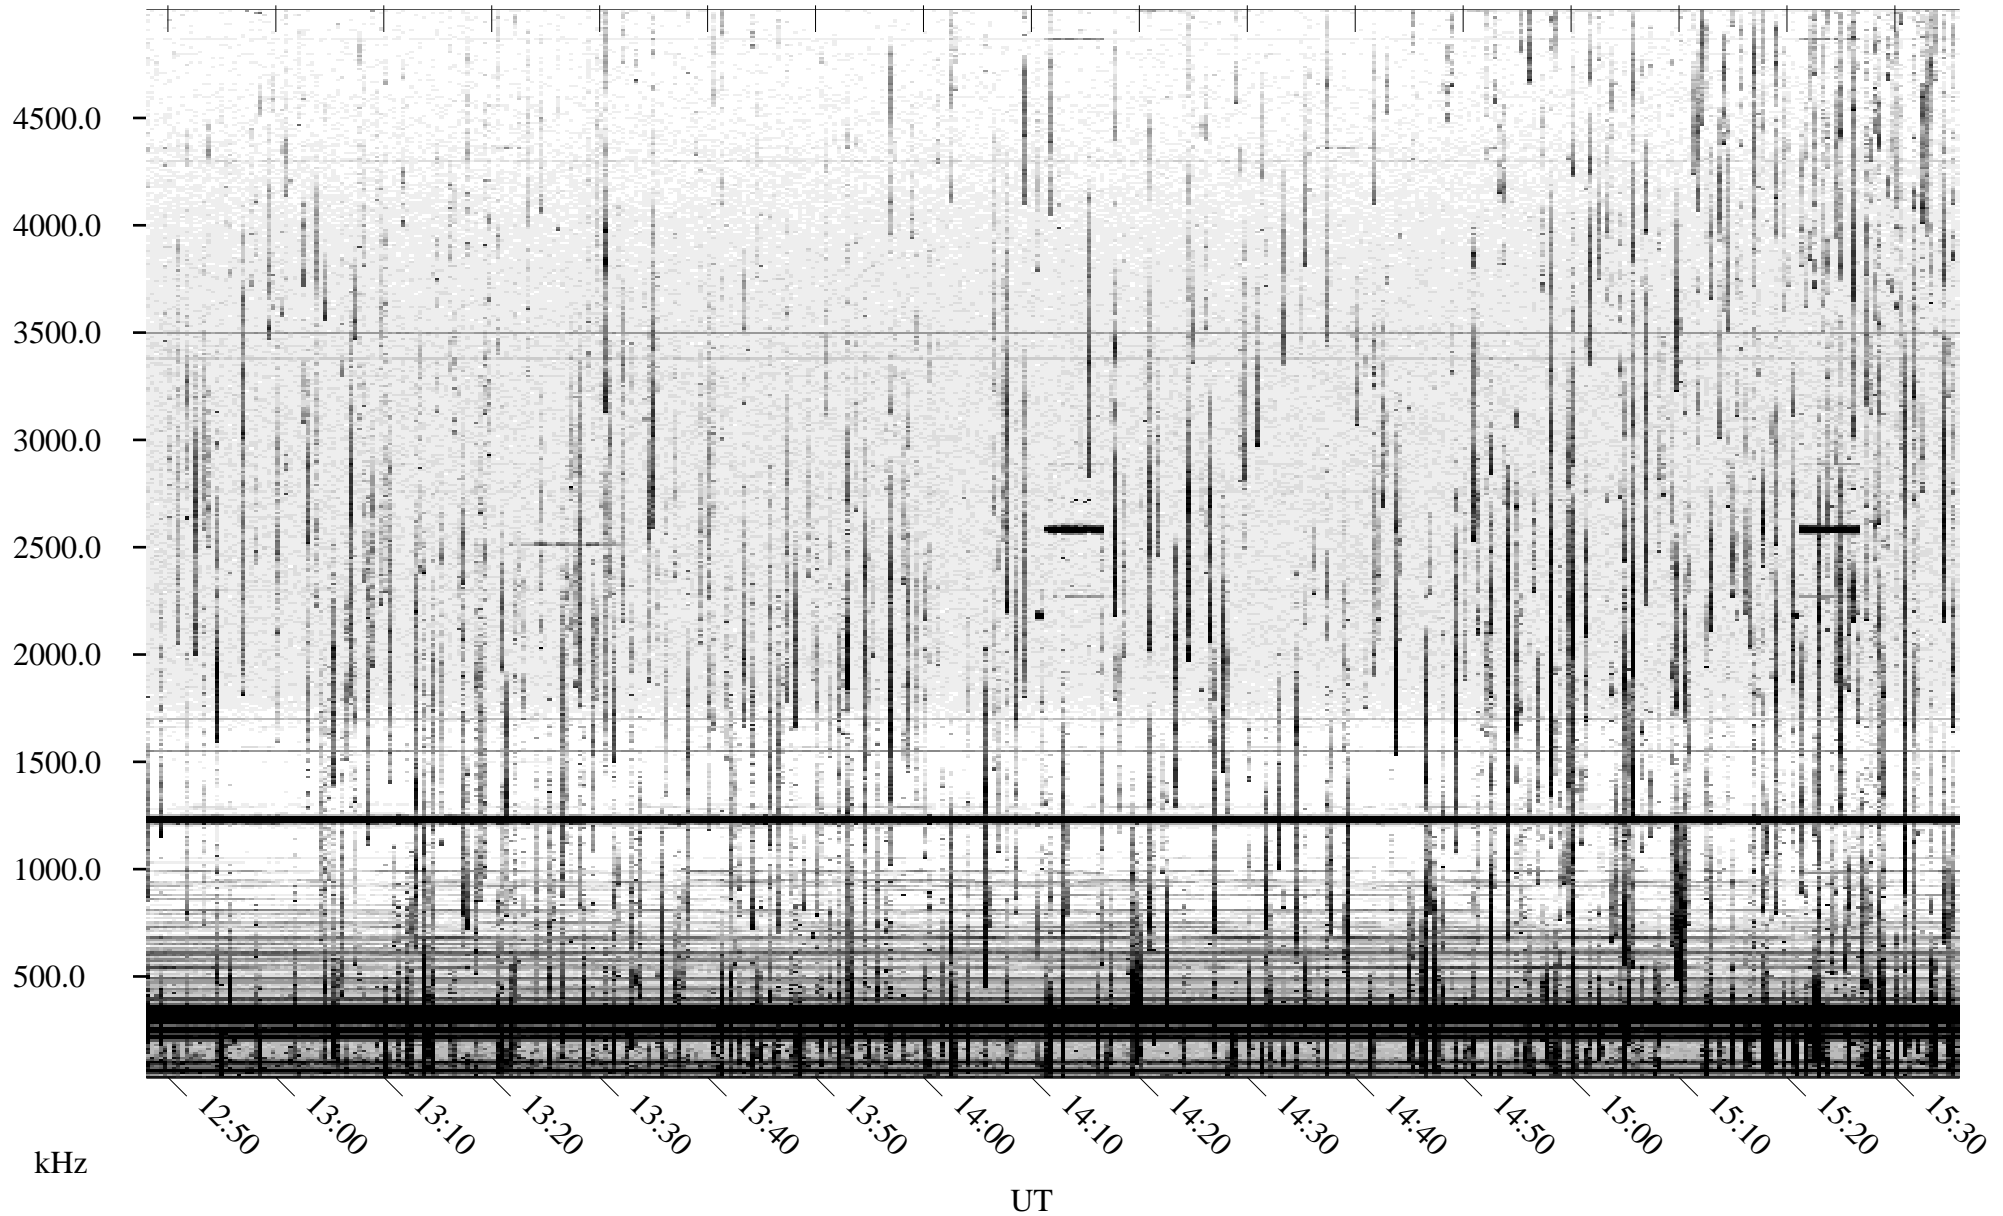

08/06/2004 Churchill, Manitoba

Linear Scale Black = 161 White = 15

ch04219l.r00m max_12

Page 1

08/06/2004 Churchill, Manitoba

Linear Scale Black = 161 White = 15

ch04219l.r00m max_12

Page 2

08/07/2004 Churchill, Manitoba

Linear Scale Black = 161 White = 15

ch04219l.r00m max_12

Page 3

08/07/2004 Churchill, Manitoba

Linear Scale Black = 161 White = 15

ch04219l.r00m max_12

Page 4

08/07/2004 Churchill, Manitoba

Linear Scale Black = 161 White = 15

ch04219l.r00m max_12

Page 5

08/07/2004 Churchill, Manitoba

Linear Scale Black = 161 White = 15

ch04219l.r00m max_12

Page 6

08/07/2004 Churchill, Manitoba

Linear Scale Black = 161 White = 15

ch04219l.r00m max_12

Page 7

08/07/2004 Churchill, Manitoba

Linear Scale Black = 161 White = 15

ch04219l.r00m max_12

Page 8