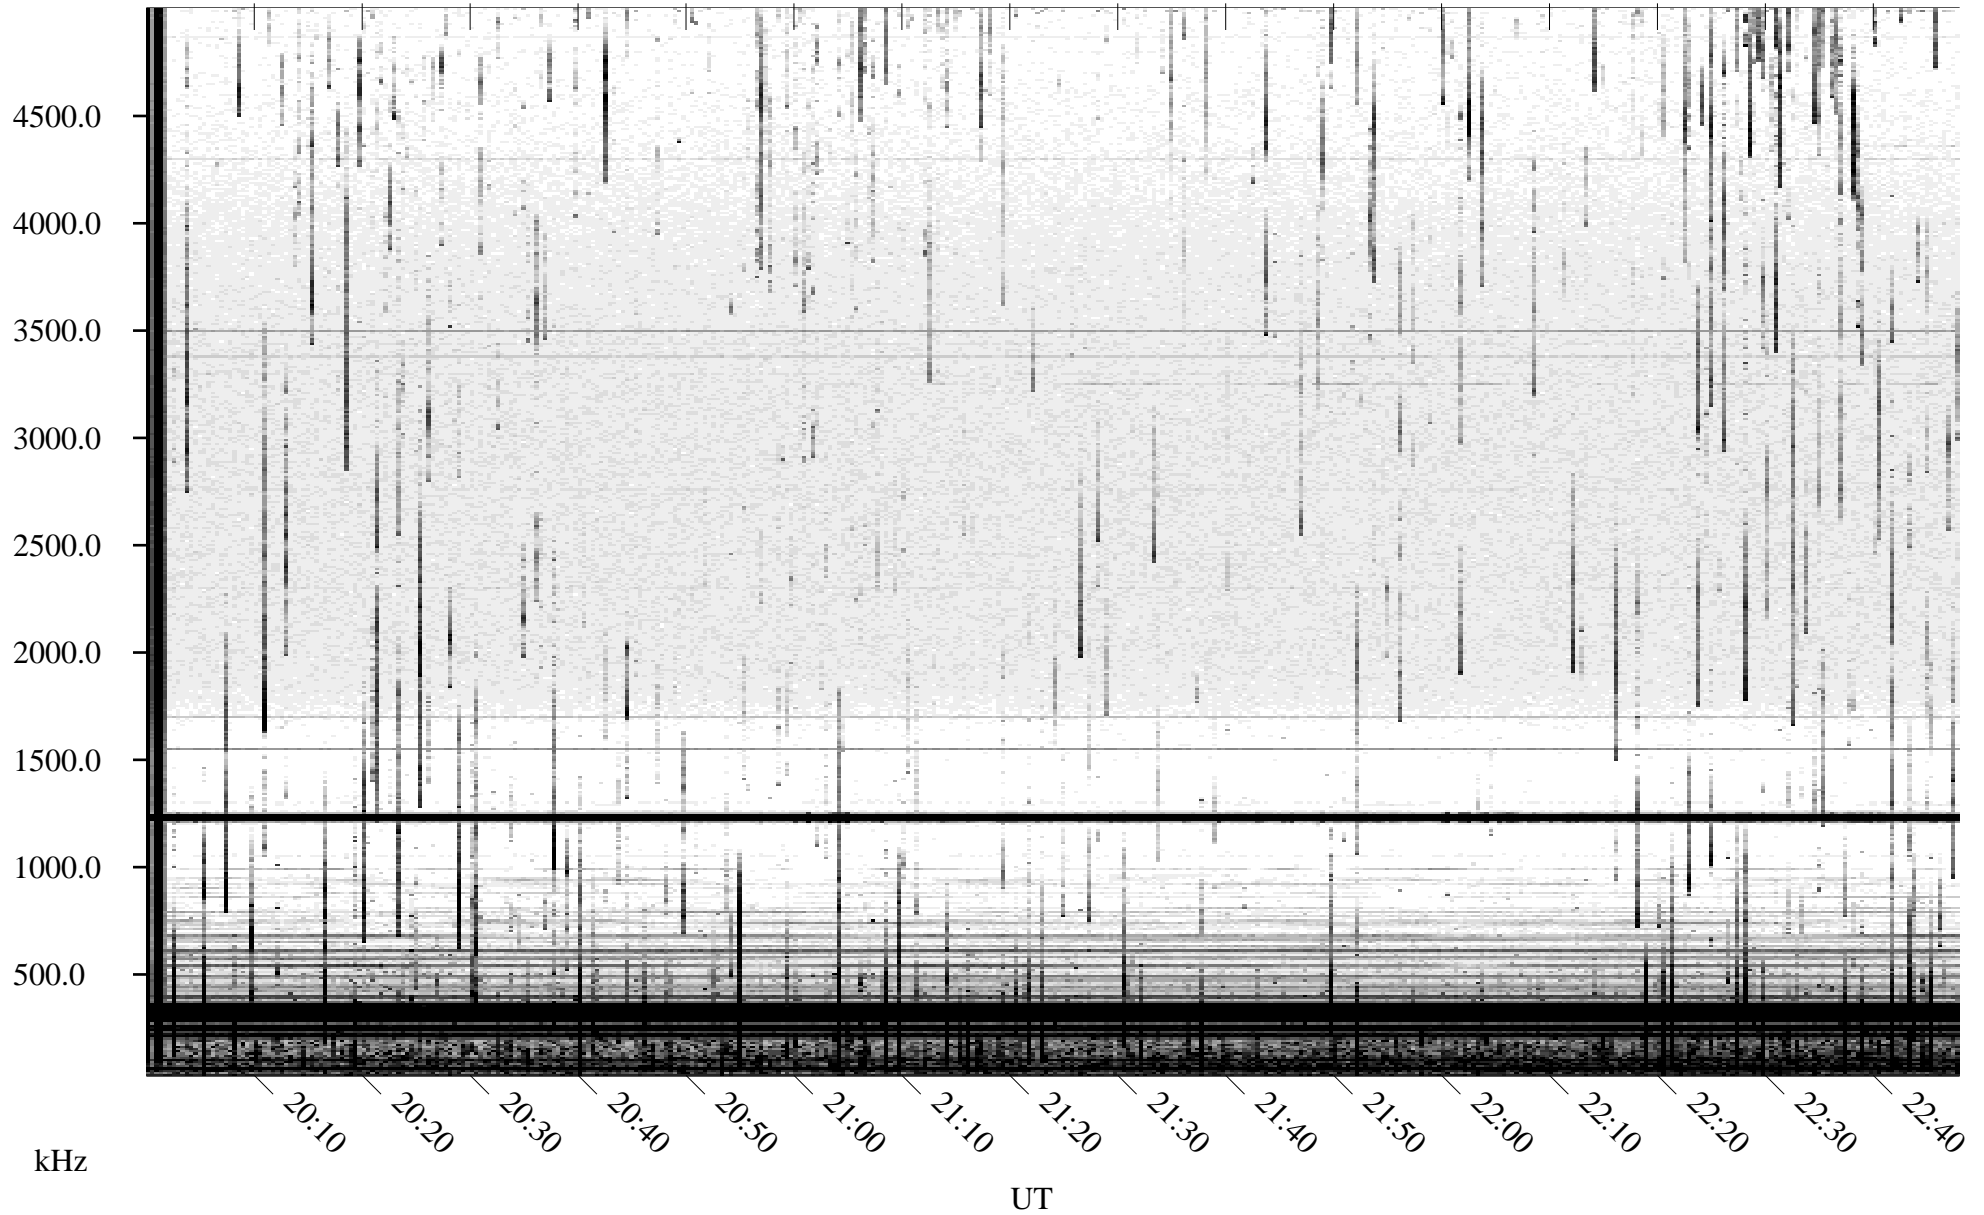

08/07/2004 Churchill, Manitoba

Linear Scale Black = 161 White = 15

ch04220l.r00m max_12

Page 1

08/07/2004 Churchill, Manitoba

Linear Scale Black = 161 White = 15

ch04220l.r00m max_12

Page 2

08/08/2004 Churchill, Manitoba

Linear Scale Black = 161 White = 15

ch04220l.r00m max_12

Page 3

08/08/2004 Churchill, Manitoba

Linear Scale Black = 161 White = 15

ch04220l.r00m max_12

Page 4

08/08/2004 Churchill, Manitoba

Linear Scale Black = 161 White = 15

ch04220l.r00m max_12

Page 5

08/08/2004 Churchill, Manitoba

Linear Scale Black = 161 White = 15

ch04220l.r00m max_12

Page 6

08/08/2004 Churchill, Manitoba

Linear Scale Black = 161 White = 15

ch04220l.r00m max_12

Page 7

08/08/2004 Churchill, Manitoba

Linear Scale Black = 161 White = 15

ch04220l.r00m max_12

Page 8