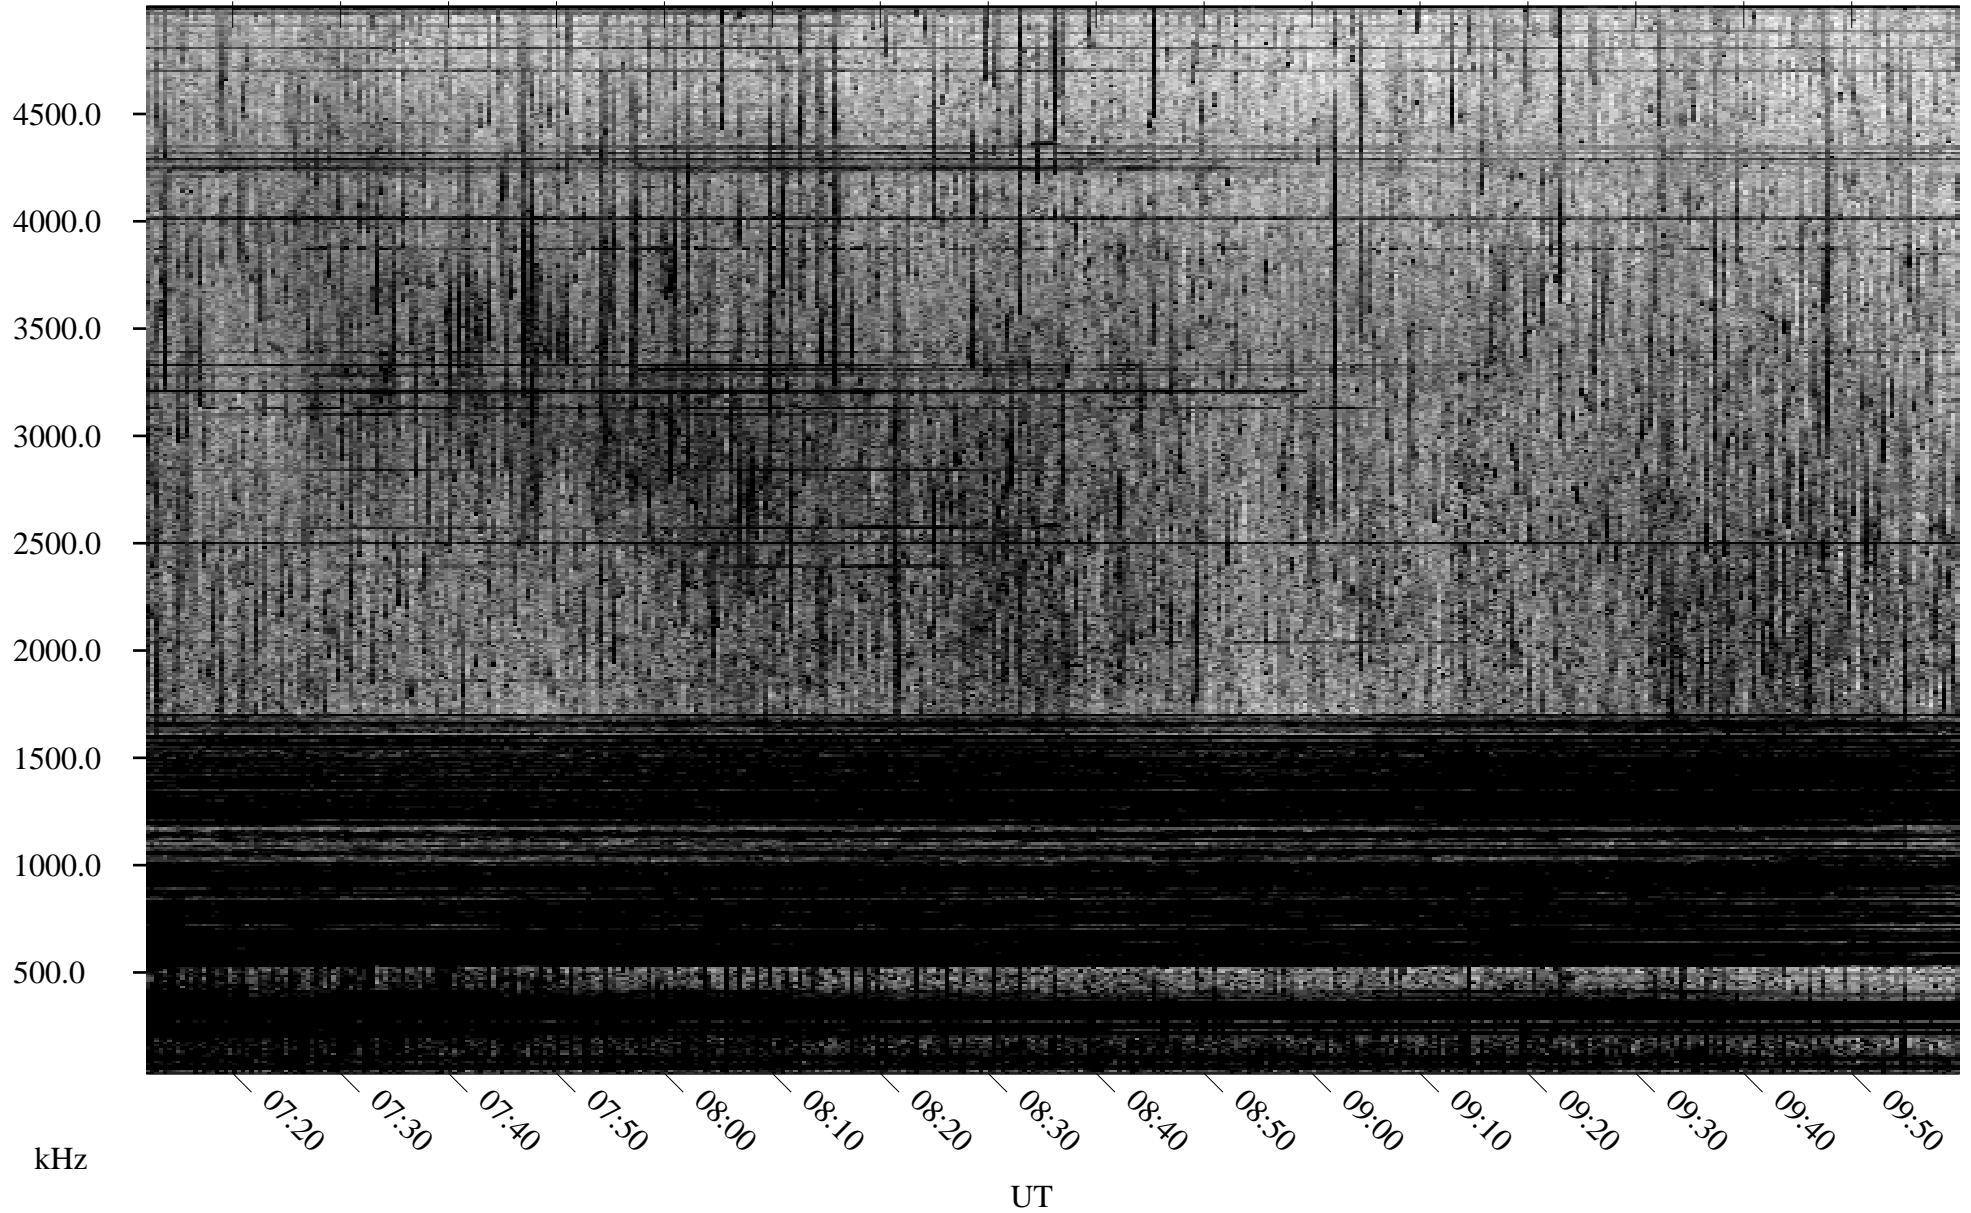

08/07/2004 Churchill, Manitoba

Linear Scale Black = 161 White = 15

ch04220l.r00m max_12

Page 1

08/07/2004 Churchill, Manitoba

Linear Scale Black = 161 White = 15

ch04220l.r00m max_12

Page 2

08/08/2004 Churchill, Manitoba

Linear Scale Black = 161 White = 15

ch04220l.r00m max_12

Page 3

08/08/2004 Churchill, Manitoba

Linear Scale Black = 161 White = 15

ch04220l.r00m max_12

Page 4

08/08/2004 Churchill, Manitoba

Linear Scale Black = 161 White = 15

ch04220l.r00m max_12

Page 5

08/08/2004 Churchill, Manitoba

Linear Scale Black = 161 White = 15

ch04220l.r00m max_12

Page 6

08/08/2004 Churchill, Manitoba

Linear Scale Black = 161 White = 15

ch04220l.r00m max_12

Page 7

08/08/2004 Churchill, Manitoba

Linear Scale Black = 161 White = 15

ch04220l.r00m max_12

Page 8