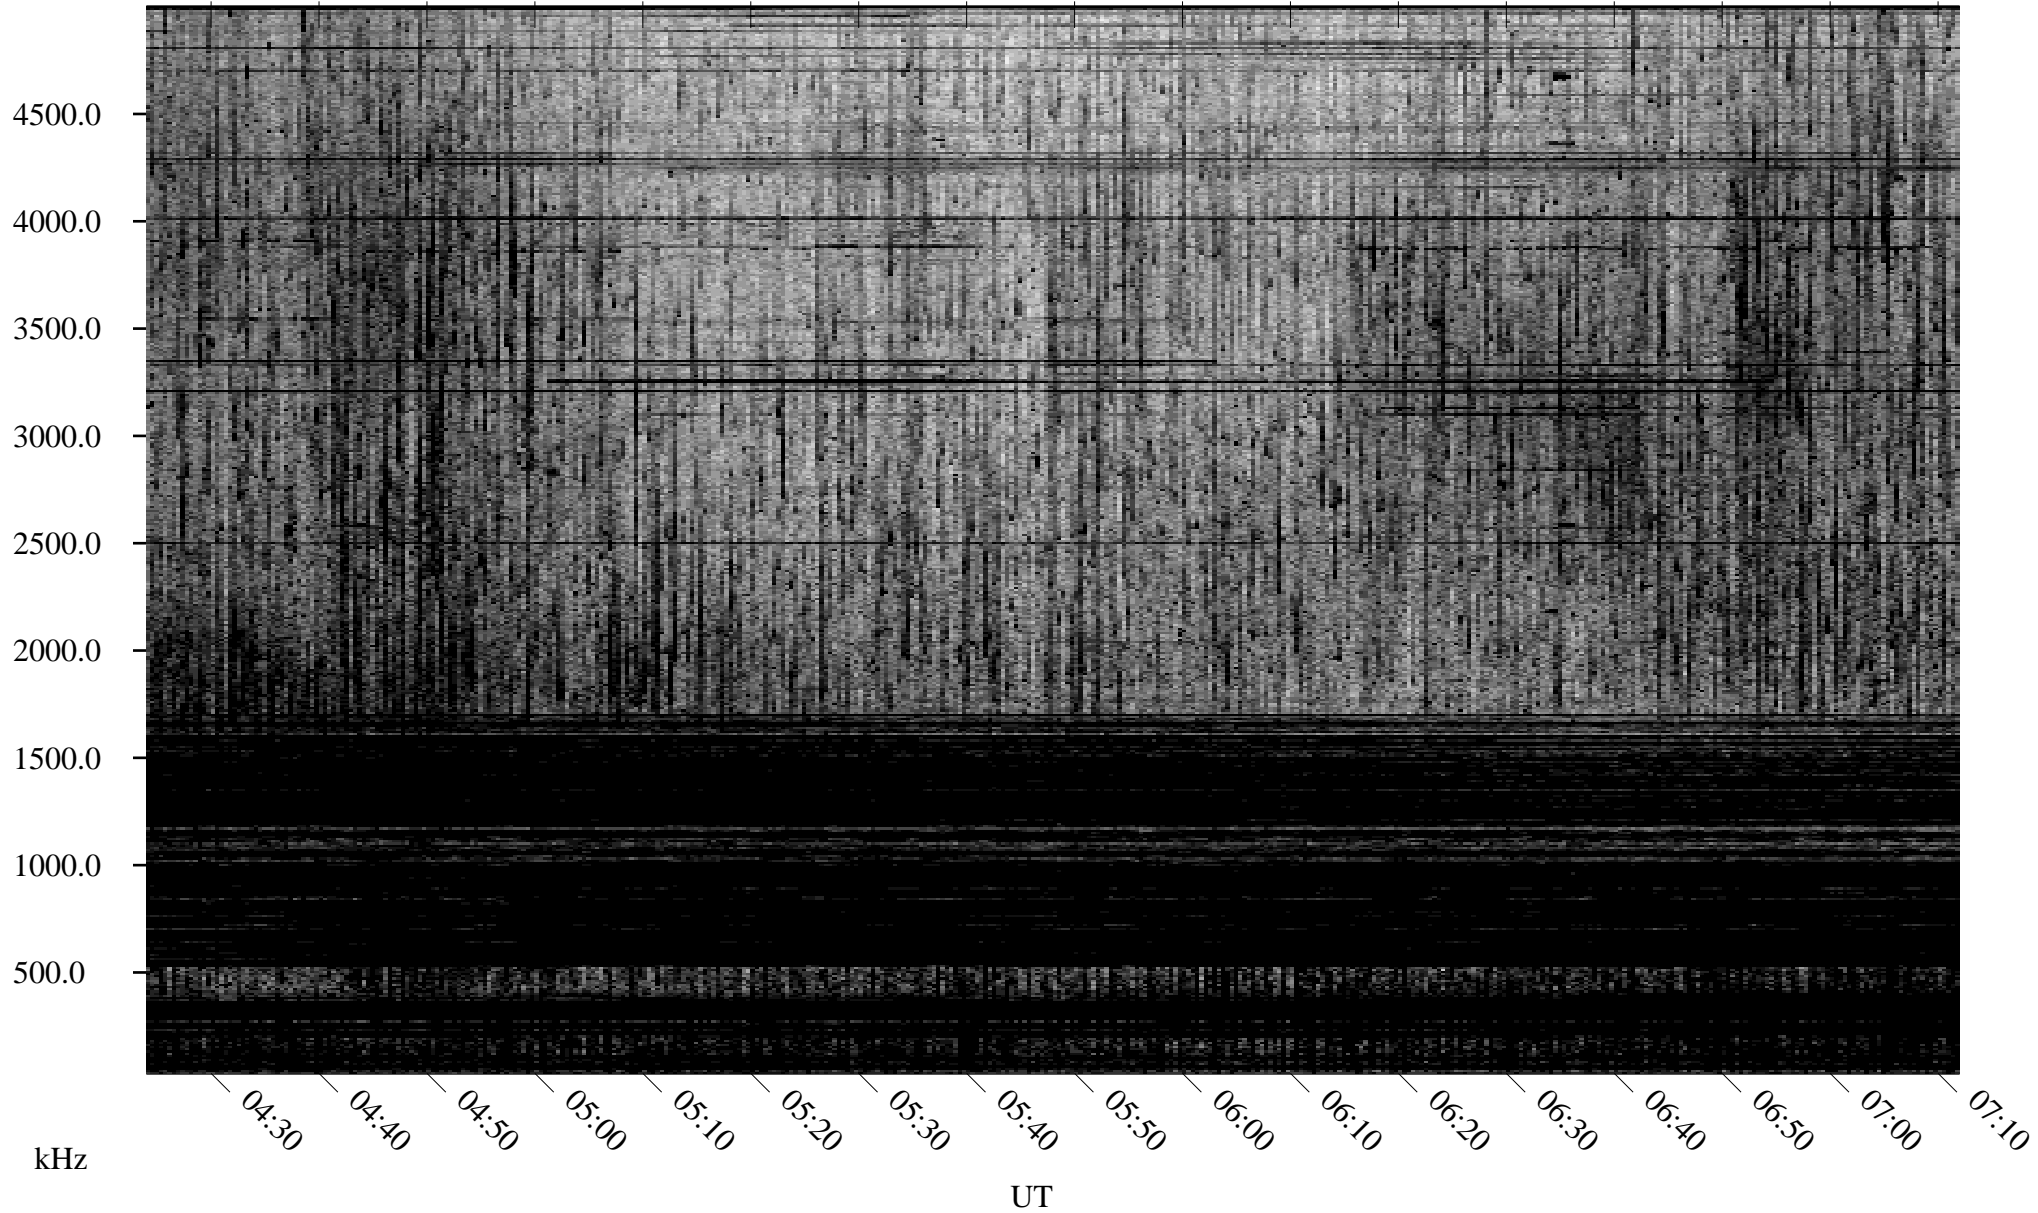

08/07/2004 Churchill, Manitoba

Linear Scale Black = 161 White = 15

ch04220l.r00m max_12

Page 1

08/07/2004 Churchill, Manitoba

Linear Scale Black = 161 White = 15

ch04220l.r00m max_12

Page 2

08/08/2004 Churchill, Manitoba

Linear Scale Black = 161 White = 15

ch04220l.r00m max_12

Page 3

08/08/2004 Churchill, Manitoba

Linear Scale Black = 161 White = 15

ch04220l.r00m max_12

Page 4

08/08/2004 Churchill, Manitoba

Linear Scale Black = 161 White = 15

ch04220l.r00m max_12

Page 5

08/08/2004 Churchill, Manitoba

Linear Scale Black = 161 White = 15

ch04220l.r00m max_12

Page 6

08/08/2004 Churchill, Manitoba

Linear Scale Black = 161 White = 15

ch04220l.r00m max_12

Page 7

08/08/2004 Churchill, Manitoba

Linear Scale Black = 161 White = 15

ch04220l.r00m max_12

Page 8