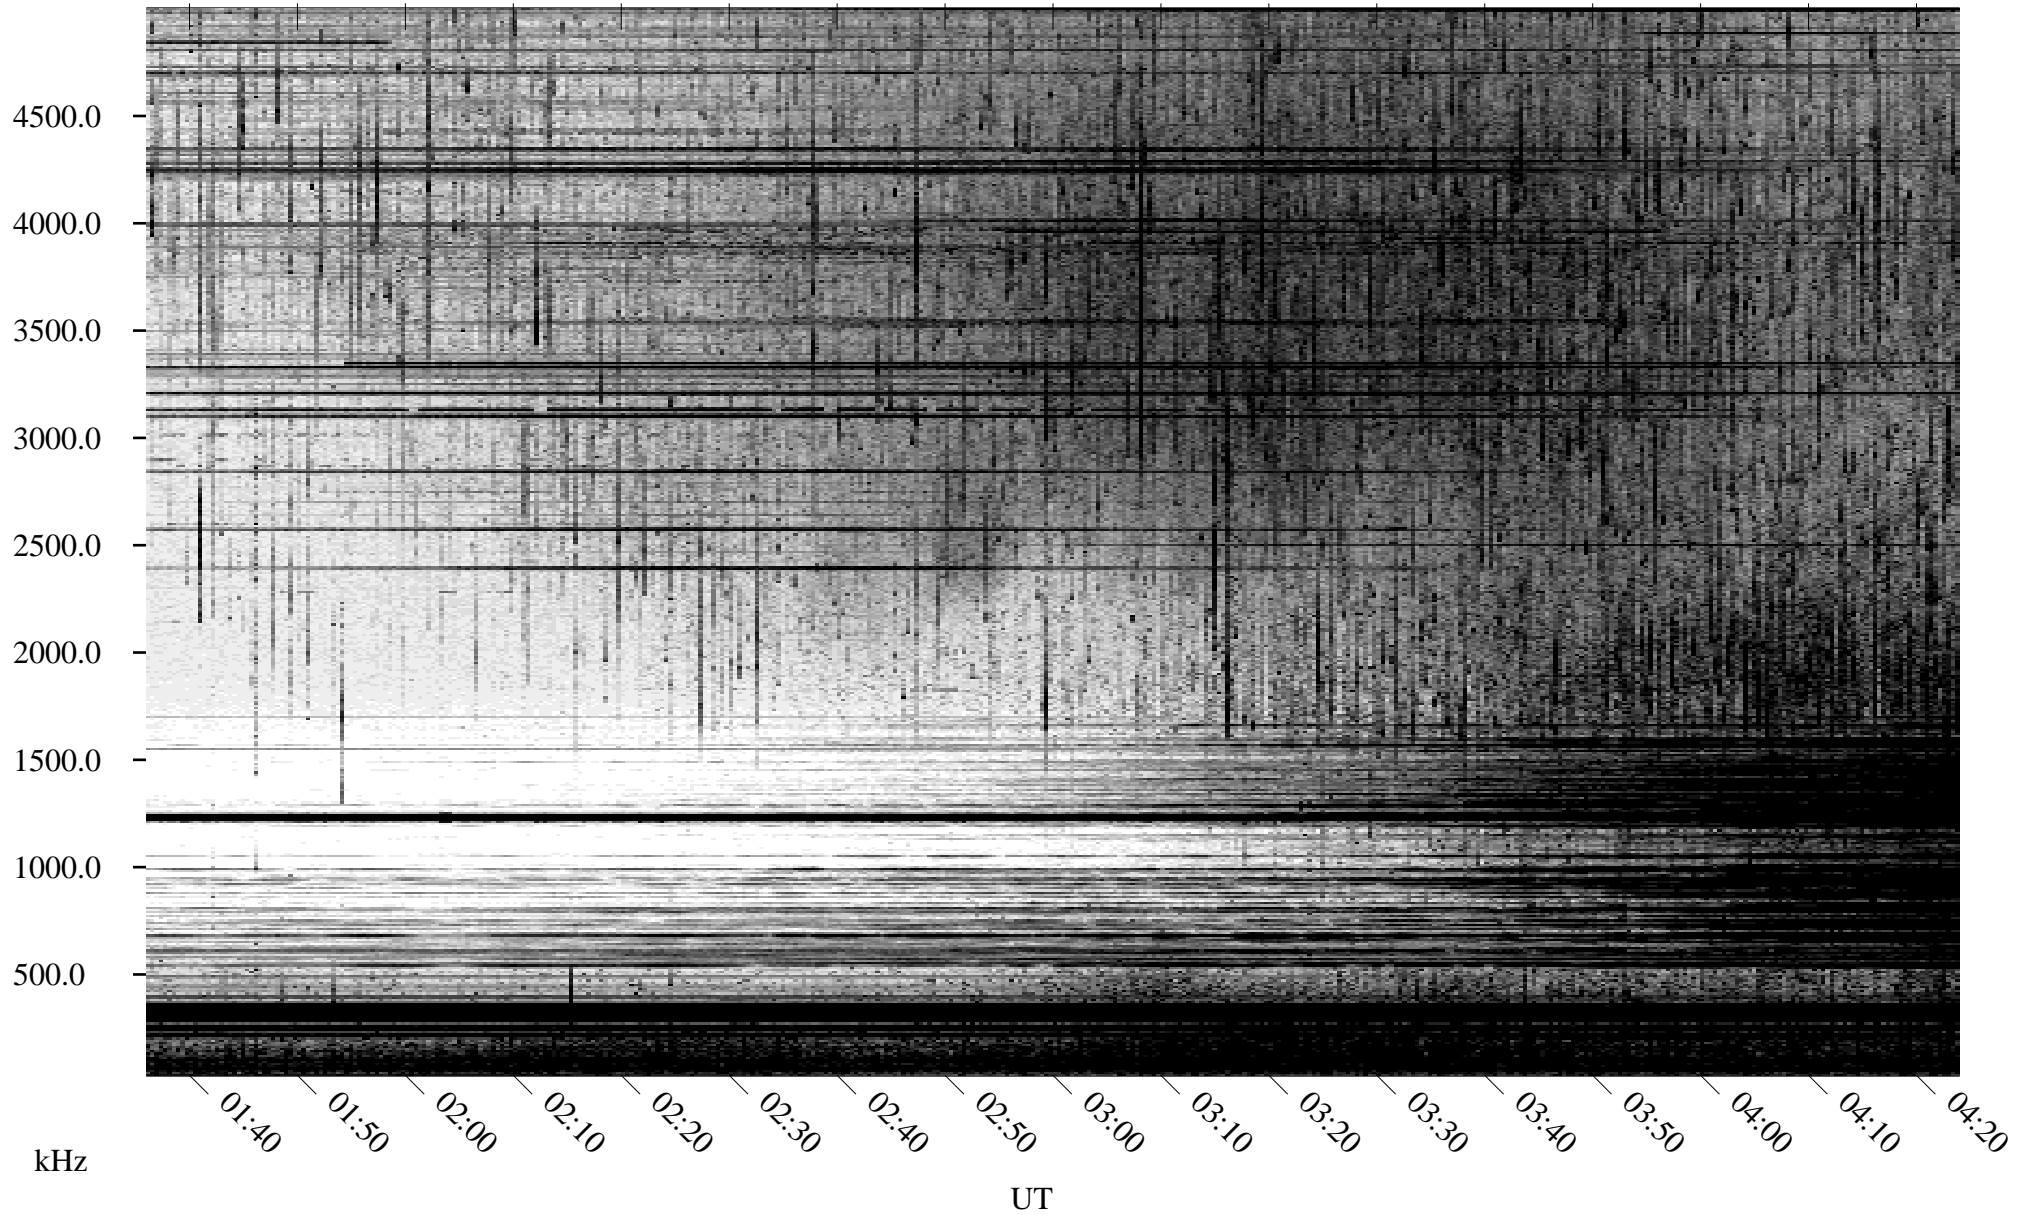

08/07/2004 Churchill, Manitoba

Linear Scale Black = 161 White = 15

ch04220l.r00m max_12

Page 1

08/07/2004 Churchill, Manitoba

Linear Scale Black = 161 White = 15

ch04220l.r00m max_12

Page 2

08/08/2004 Churchill, Manitoba

Linear Scale Black = 161 White = 15

ch04220l.r00m max_12

Page 3

08/08/2004 Churchill, Manitoba

Linear Scale Black = 161 White = 15

ch04220l.r00m max_12

Page 4

08/08/2004 Churchill, Manitoba

Linear Scale Black = 161 White = 15

ch04220l.r00m max_12

Page 5

08/08/2004 Churchill, Manitoba

Linear Scale Black = 161 White = 15

ch04220l.r00m max_12

Page 6

08/08/2004 Churchill, Manitoba

Linear Scale Black = 161 White = 15

ch04220l.r00m max_12

Page 7

08/08/2004 Churchill, Manitoba

Linear Scale Black = 161 White = 15

ch04220l.r00m max_12

Page 8