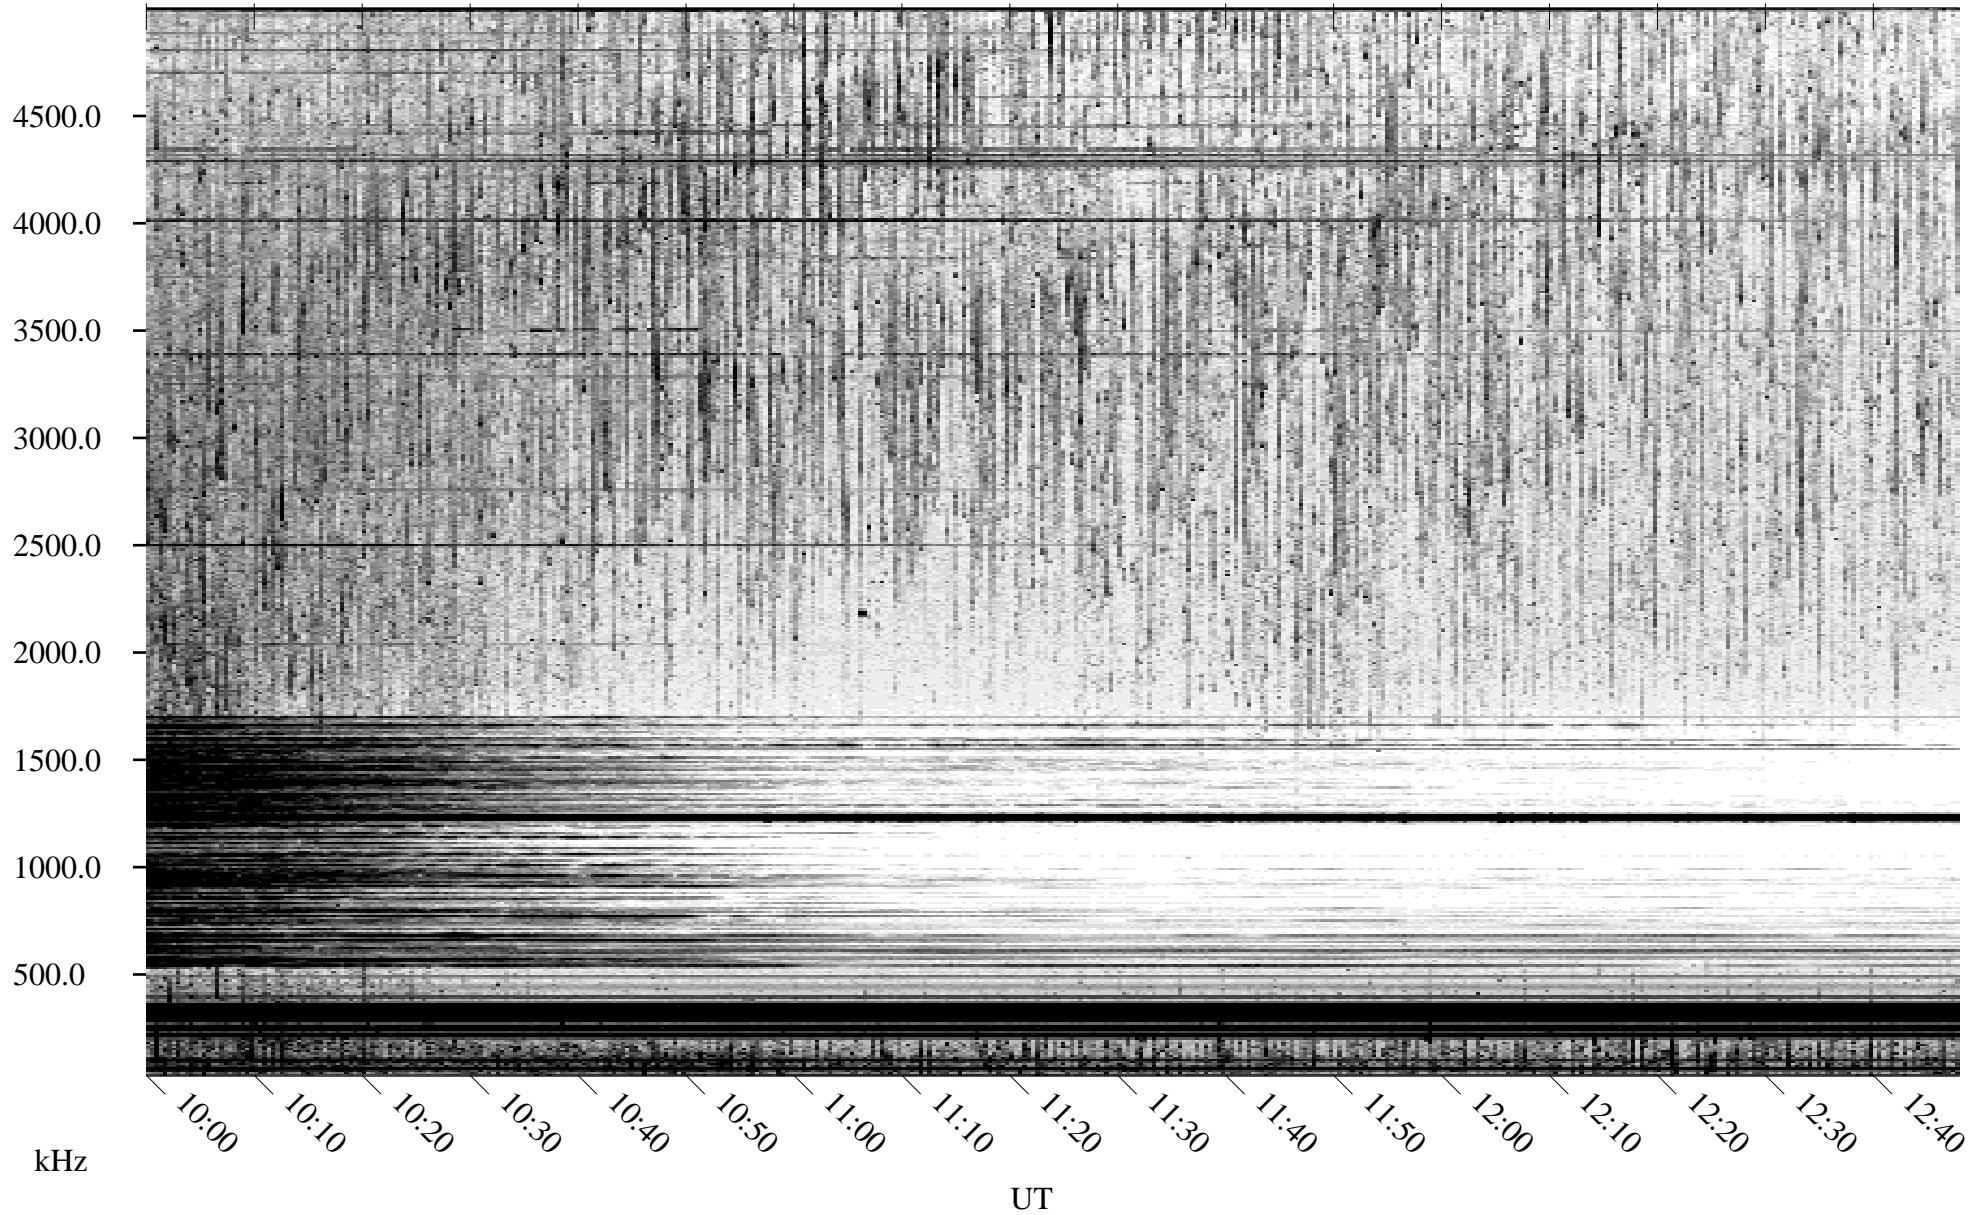

08/07/2004 Churchill, Manitoba

Linear Scale Black = 161 White = 15

ch04220l.r00m max_12

Page 1

08/07/2004 Churchill, Manitoba

Linear Scale Black = 161 White = 15

ch04220l.r00m max_12

Page 2

08/08/2004 Churchill, Manitoba

Linear Scale Black = 161 White = 15

ch04220l.r00m max_12

Page 3

08/08/2004 Churchill, Manitoba

Linear Scale Black = 161 White = 15

ch04220l.r00m max_12

Page 4

08/08/2004 Churchill, Manitoba

Linear Scale Black = 161 White = 15

ch04220l.r00m max_12

Page 5

08/08/2004 Churchill, Manitoba

Linear Scale Black = 161 White = 15

ch04220l.r00m max_12

Page 6

08/08/2004 Churchill, Manitoba

Linear Scale Black = 161 White = 15

ch04220l.r00m max_12

Page 7

08/08/2004 Churchill, Manitoba

Linear Scale Black = 161 White = 15

ch04220l.r00m max_12

Page 8