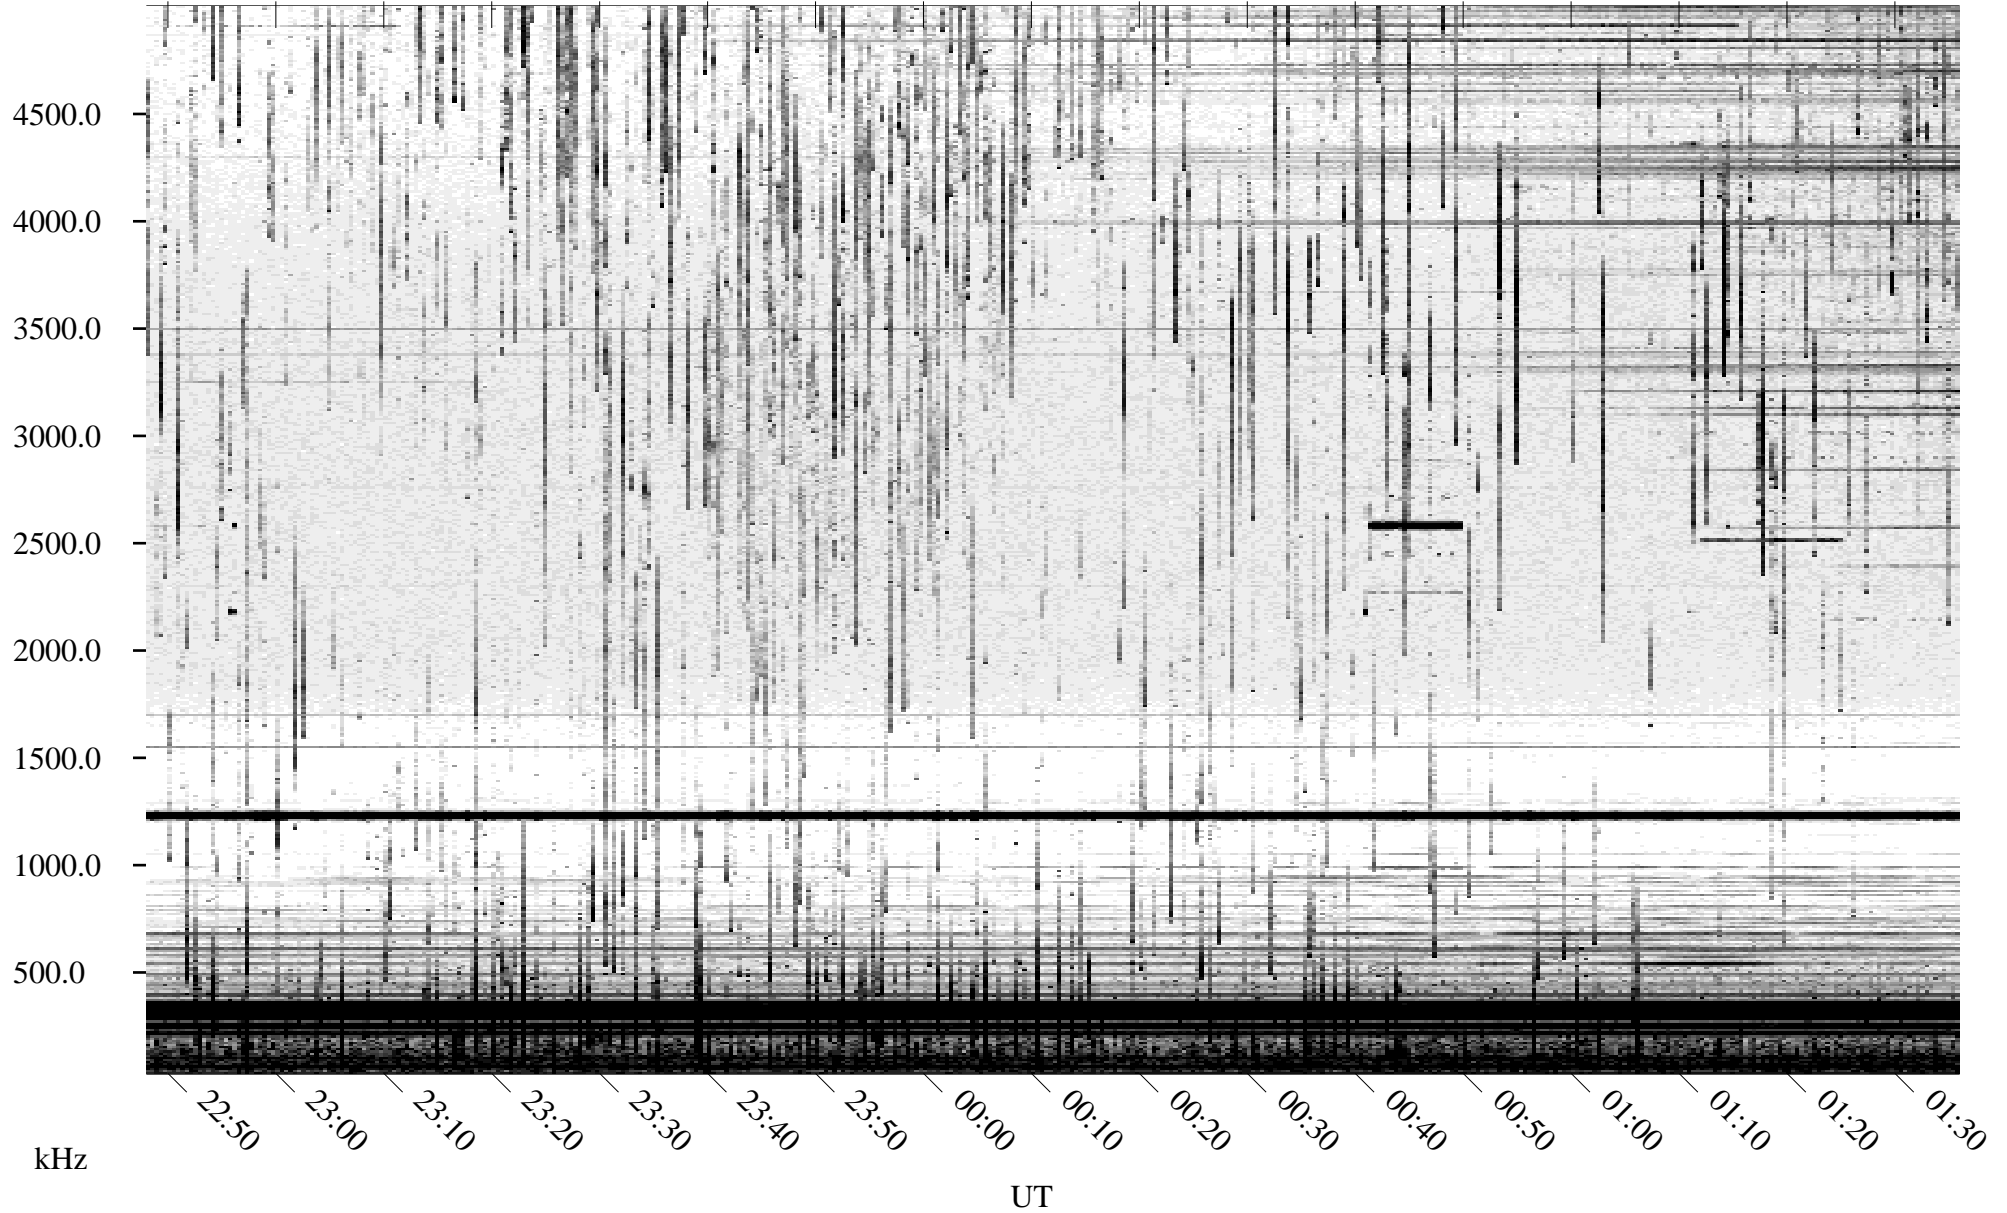

08/07/2004 Churchill, Manitoba

Linear Scale Black = 161 White = 15

ch04220l.r00m max_12

Page 1

08/07/2004 Churchill, Manitoba

Linear Scale Black = 161 White = 15

ch04220l.r00m max_12

Page 2

08/08/2004 Churchill, Manitoba

Linear Scale Black = 161 White = 15

ch04220l.r00m max_12

Page 3

08/08/2004 Churchill, Manitoba

Linear Scale Black = 161 White = 15

ch04220l.r00m max_12

Page 4

08/08/2004 Churchill, Manitoba

Linear Scale Black = 161 White = 15

ch04220l.r00m max_12

Page 5

08/08/2004 Churchill, Manitoba

Linear Scale Black = 161 White = 15

ch04220l.r00m max_12

Page 6

08/08/2004 Churchill, Manitoba

Linear Scale Black = 161 White = 15

ch04220l.r00m max_12

Page 7

08/08/2004 Churchill, Manitoba

Linear Scale Black = 161 White = 15

ch04220l.r00m max_12

Page 8