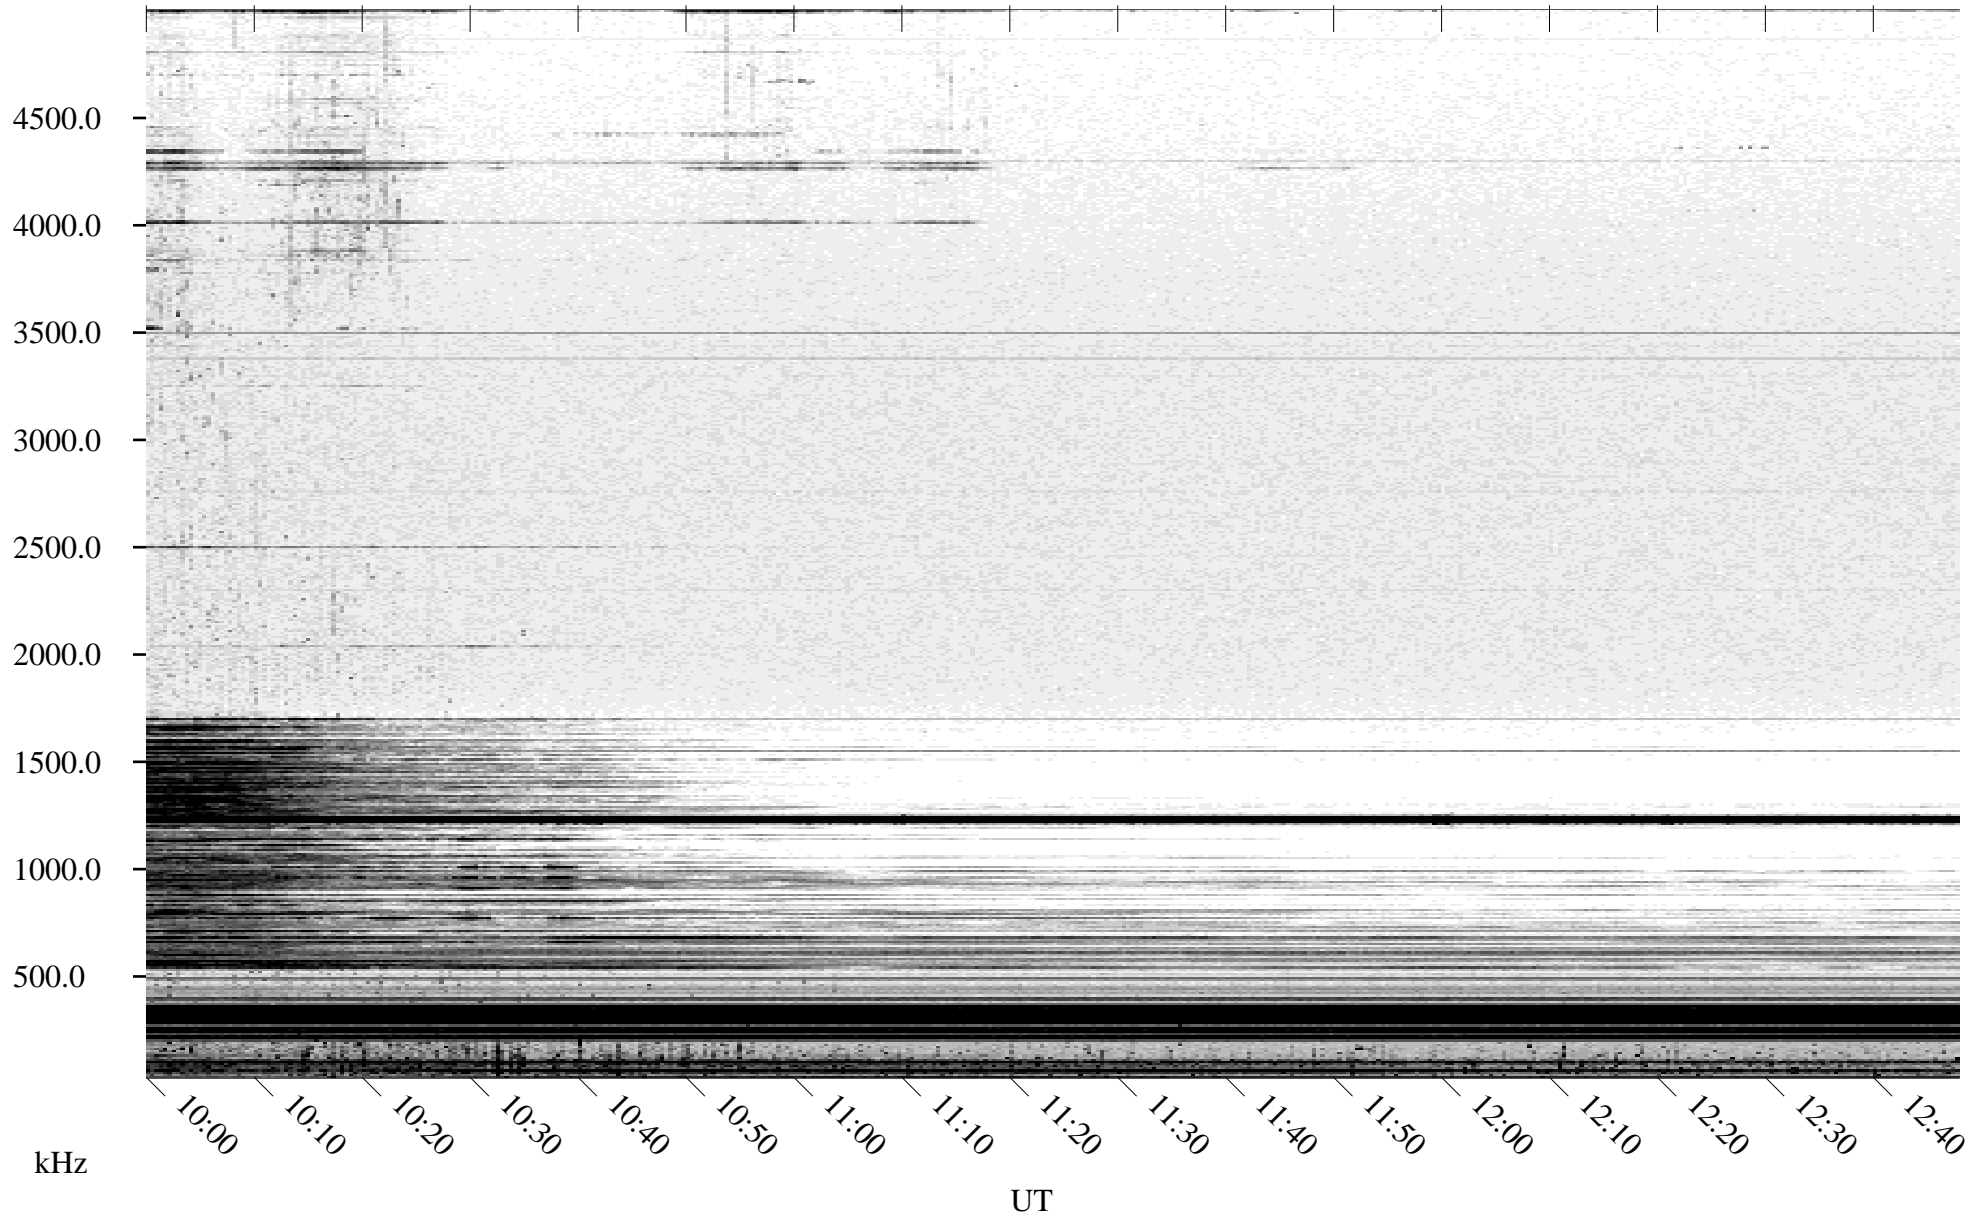

08/08/2004 Churchill, Manitoba

Linear Scale Black = 161 White = 15

ch042211.r00m max_12

Page 1

08/08/2004 Churchill, Manitoba

Linear Scale Black = 161 White = 15

ch042211.r00m max_12

08/09/2004 Churchill, Manitoba

Linear Scale Black = 161 White = 15

ch042211.r00m max_12

Page 3

08/09/2004 Churchill, Manitoba

Linear Scale Black = 161 White = 15

ch042211.r00m max_12

Page 4

08/09/2004 Churchill, Manitoba

Linear Scale Black = 161 White = 15

ch042211.r00m max_12

08/09/2004 Churchill, Manitoba

Linear Scale Black = 161 White = 15

ch042211.r00m max_12

Page 6

08/09/2004 Churchill, Manitoba

Linear Scale Black = 161 White = 15

ch042211.r00m max_12

Page 7

08/09/2004 Churchill, Manitoba

Linear Scale Black = 161 White = 15

ch042211.r00m max_12

Page 8