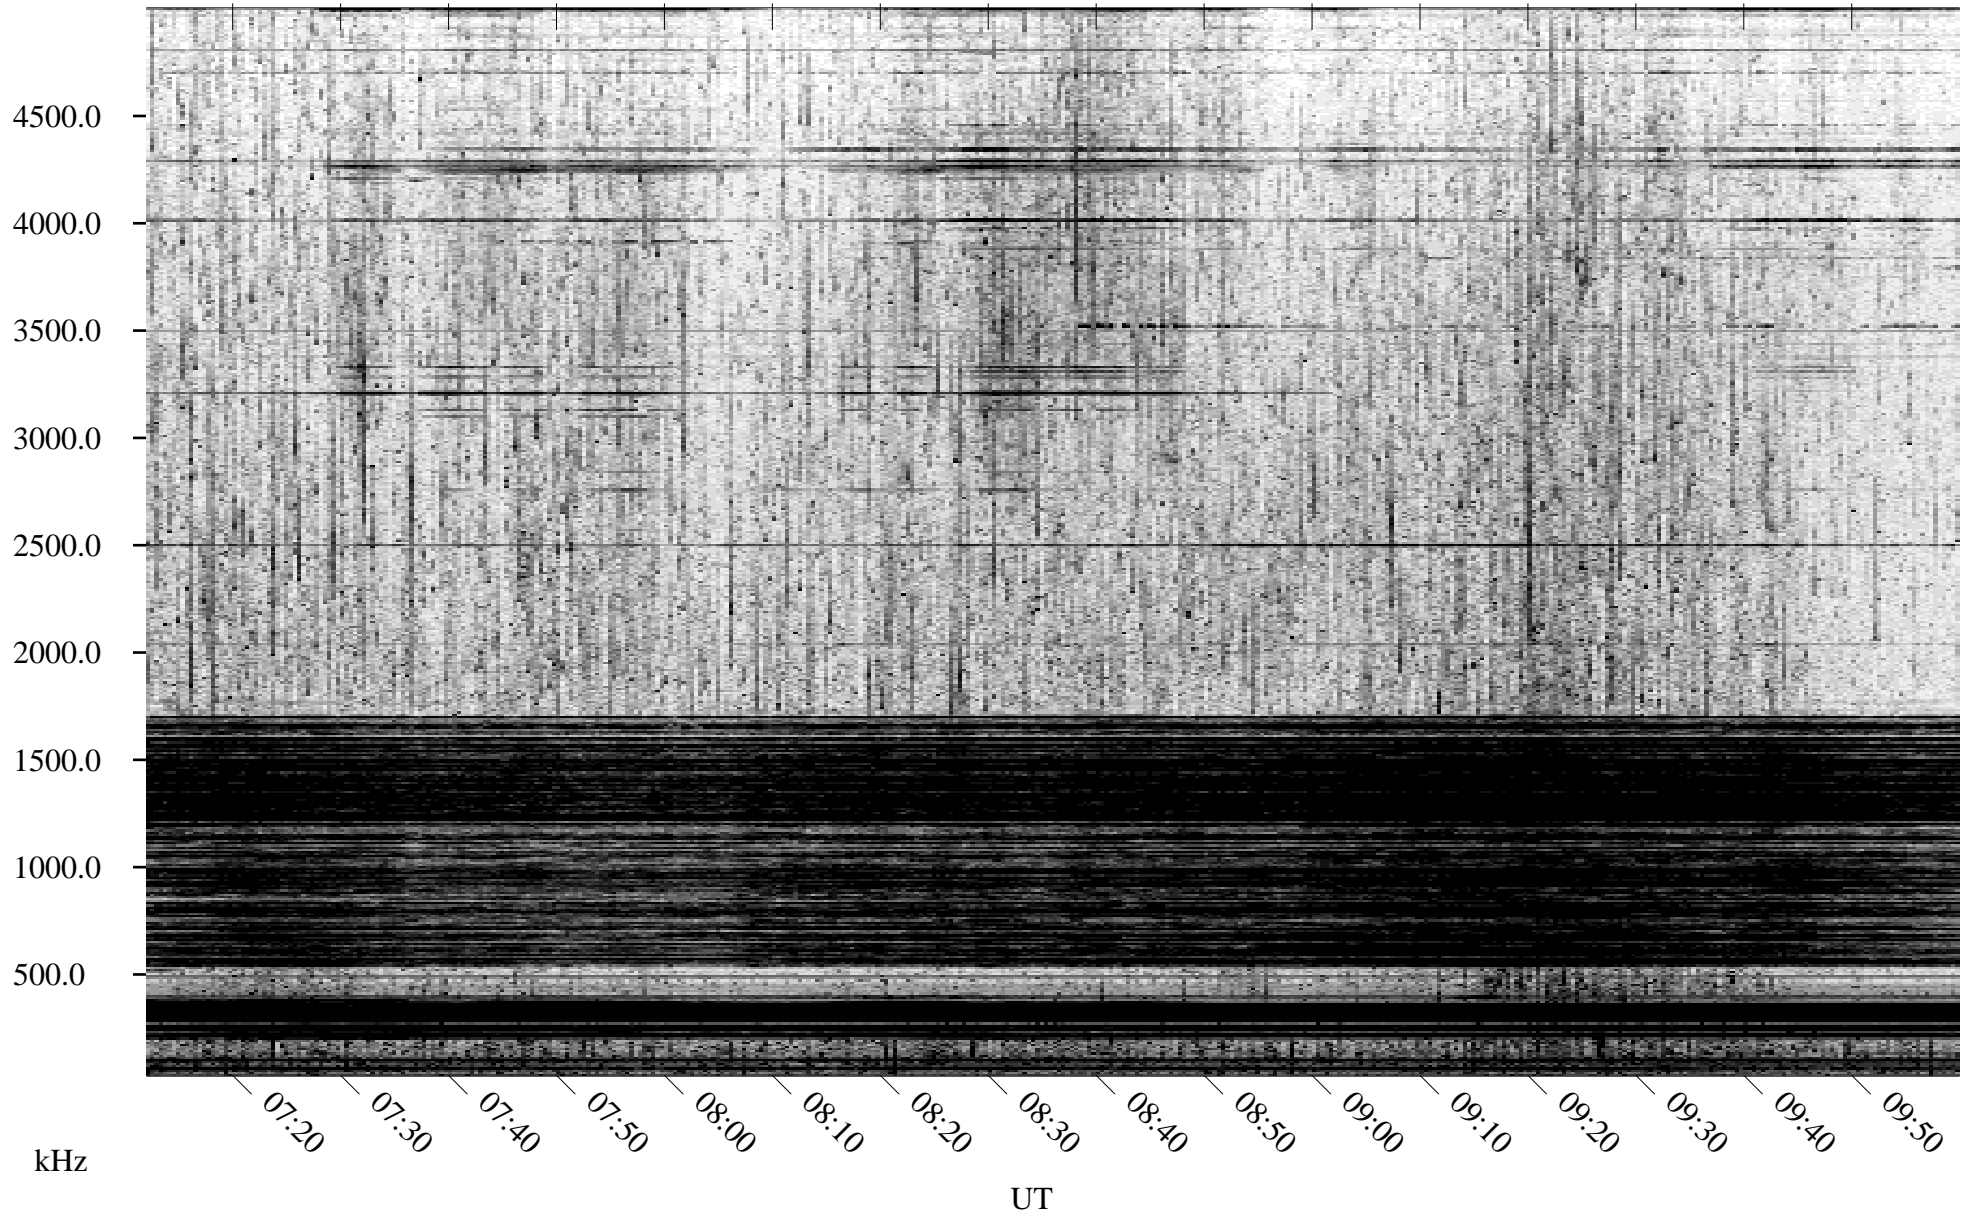

08/08/2004 Churchill, Manitoba

Linear Scale Black = 161 White = 15

ch042211.r00m max_12

Page 1

08/08/2004 Churchill, Manitoba

Linear Scale Black = 161 White = 15

ch042211.r00m max_12

08/09/2004 Churchill, Manitoba

Linear Scale Black = 161 White = 15

ch042211.r00m max_12

Page 3

08/09/2004 Churchill, Manitoba

Linear Scale Black = 161 White = 15

ch042211.r00m max_12

Page 4

08/09/2004 Churchill, Manitoba

Linear Scale Black = 161 White = 15

ch042211.r00m max_12

08/09/2004 Churchill, Manitoba

Linear Scale Black = 161 White = 15

ch042211.r00m max_12

Page 6

08/09/2004 Churchill, Manitoba

Linear Scale Black = 161 White = 15

ch042211.r00m max_12

Page 7

08/09/2004 Churchill, Manitoba

Linear Scale Black = 161 White = 15

ch042211.r00m max_12

Page 8