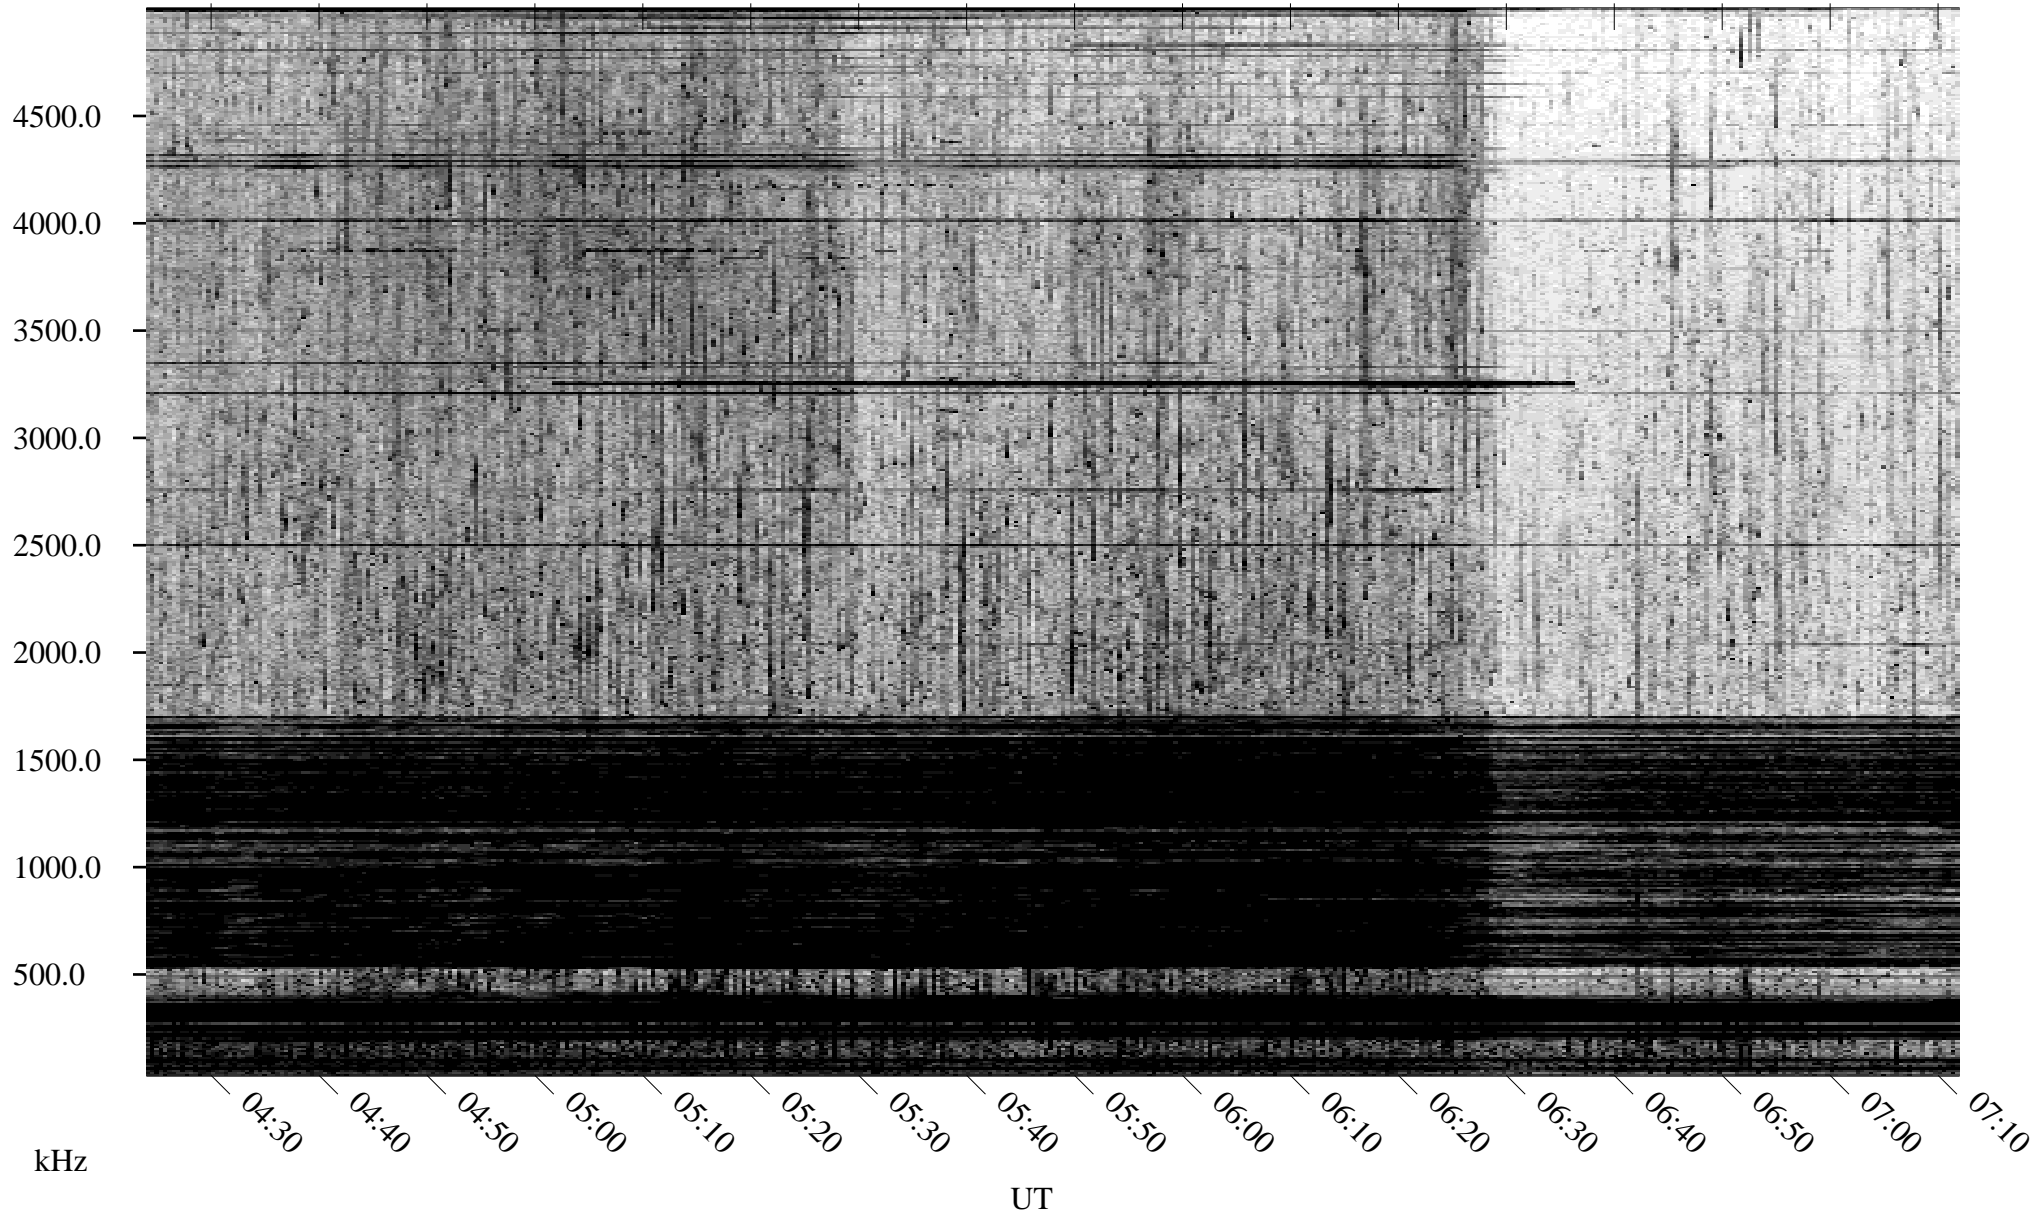

08/08/2004 Churchill, Manitoba

Linear Scale Black = 161 White = 15

ch042211.r00m max_12

Page 1

08/08/2004 Churchill, Manitoba

Linear Scale Black = 161 White = 15

ch042211.r00m max_12

08/09/2004 Churchill, Manitoba

Linear Scale Black = 161 White = 15

ch042211.r00m max_12

Page 3

08/09/2004 Churchill, Manitoba

Linear Scale Black = 161 White = 15

ch042211.r00m max_12

Page 4

08/09/2004 Churchill, Manitoba

Linear Scale Black = 161 White = 15

ch042211.r00m max_12

08/09/2004 Churchill, Manitoba

Linear Scale Black = 161 White = 15

ch042211.r00m max_12

Page 6

08/09/2004 Churchill, Manitoba

Linear Scale Black = 161 White = 15

ch042211.r00m max_12

Page 7

08/09/2004 Churchill, Manitoba

Linear Scale Black = 161 White = 15

ch042211.r00m max_12

Page 8