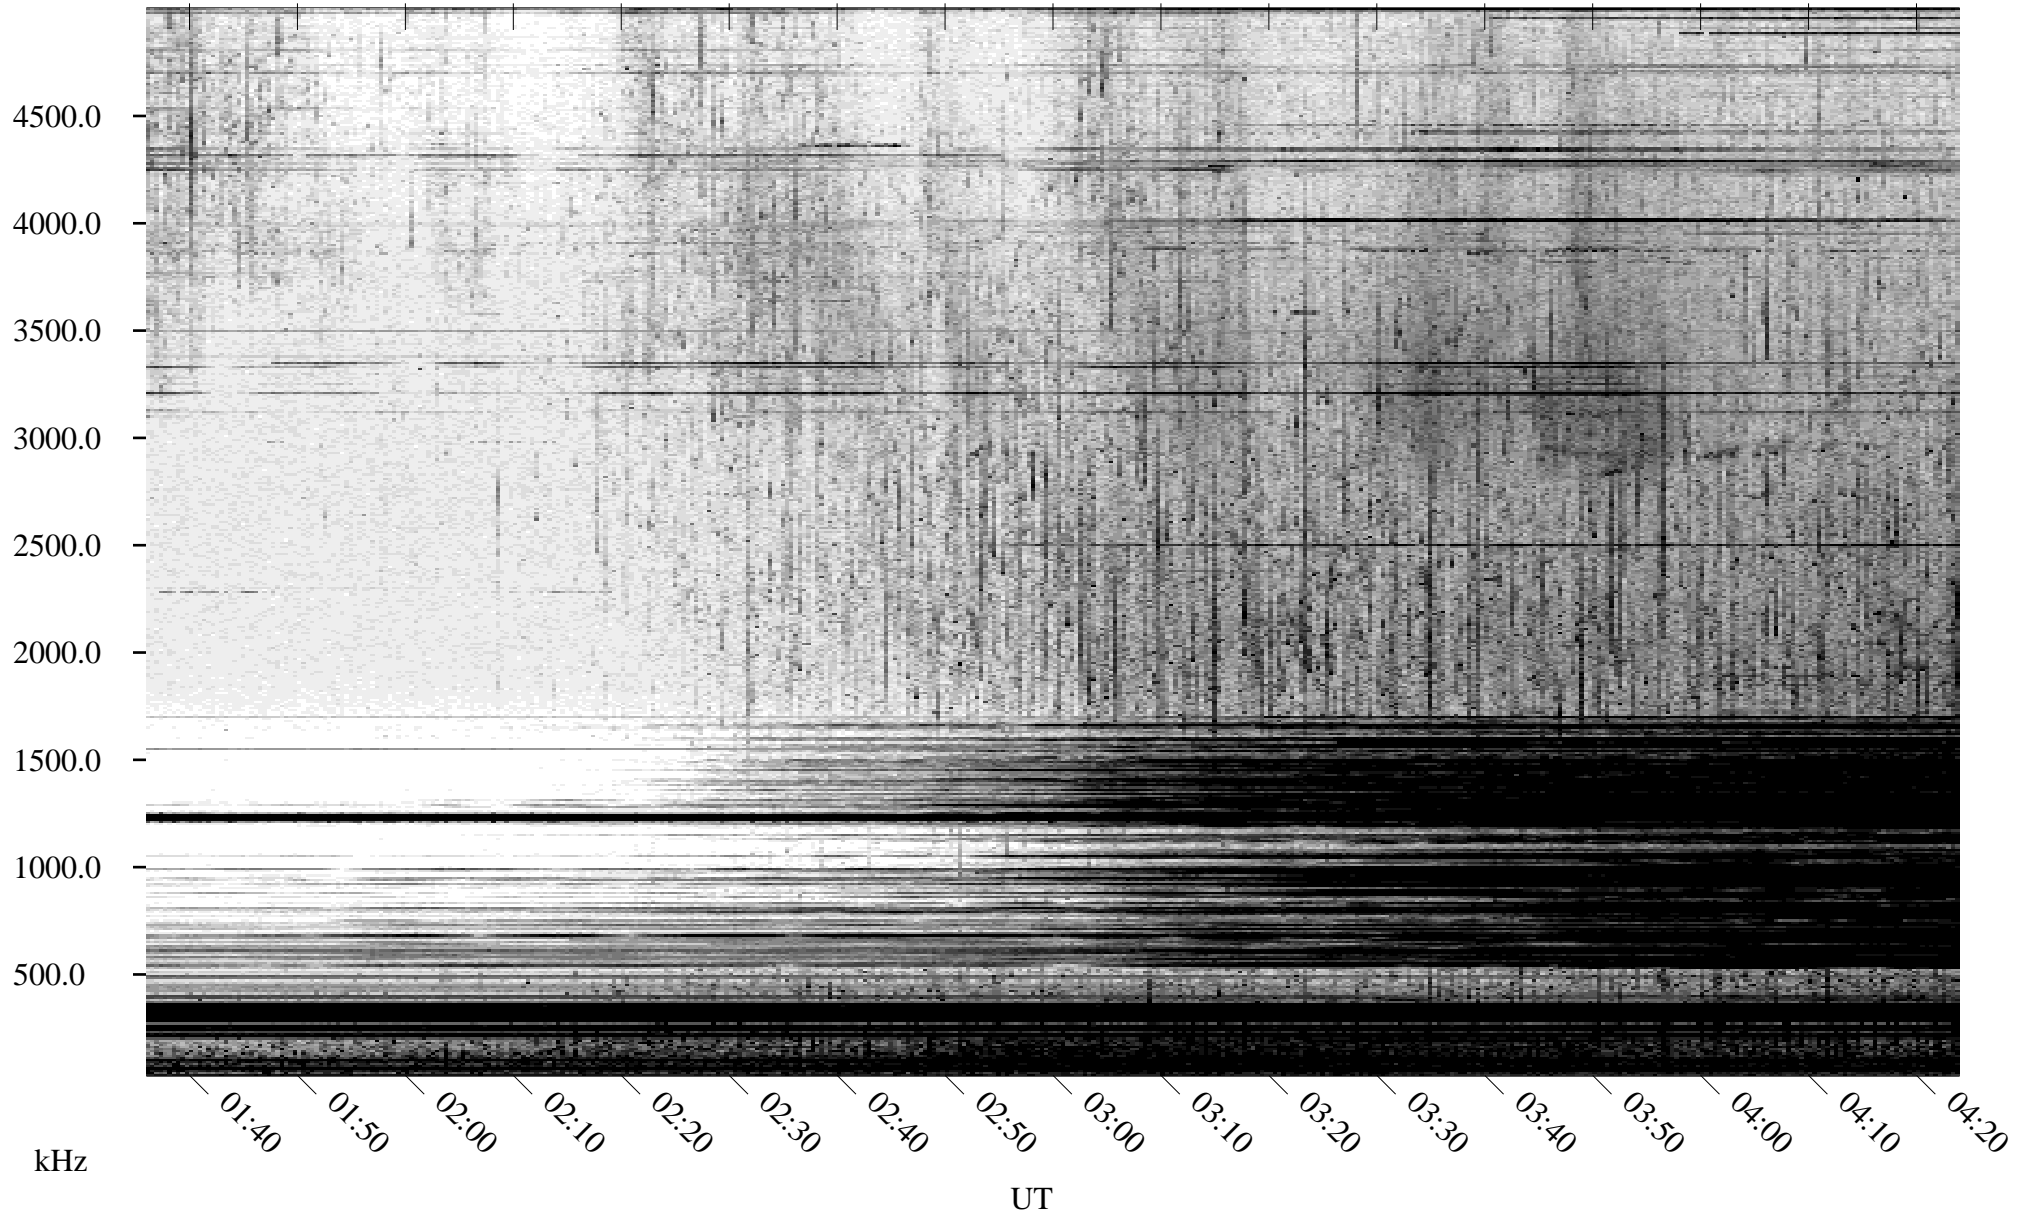

08/09/2004 Churchill, Manitoba

Linear Scale Black = 161 White = 15

ch042221.r00m max_12

Page 1

08/09/2004 Churchill, Manitoba

Linear Scale Black = 161 White = 15

ch042221l.r00m max_12

Page 2

08/10/2004 Churchill, Manitoba

Linear Scale Black = 161 White = 15

ch04222l.r00m max_12

Page 3

08/10/2004 Churchill, Manitoba

Linear Scale Black = 161 White = 15

ch042221l.r00m max_12

Page 4

08/10/2004 Churchill, Manitoba

Linear Scale Black = 161 White = 15

ch04222l.r00m max_12

Page 5

08/10/2004 Churchill, Manitoba

Linear Scale Black = 161 White = 15

ch042221l.r00m max_12

Page 6

08/10/2004 Churchill, Manitoba

Linear Scale Black = 161 White = 15

ch042221l.r00m max_12

Page 7

08/10/2004 Churchill, Manitoba

Linear Scale Black = 161 White = 15

ch04222l.r00m max_12