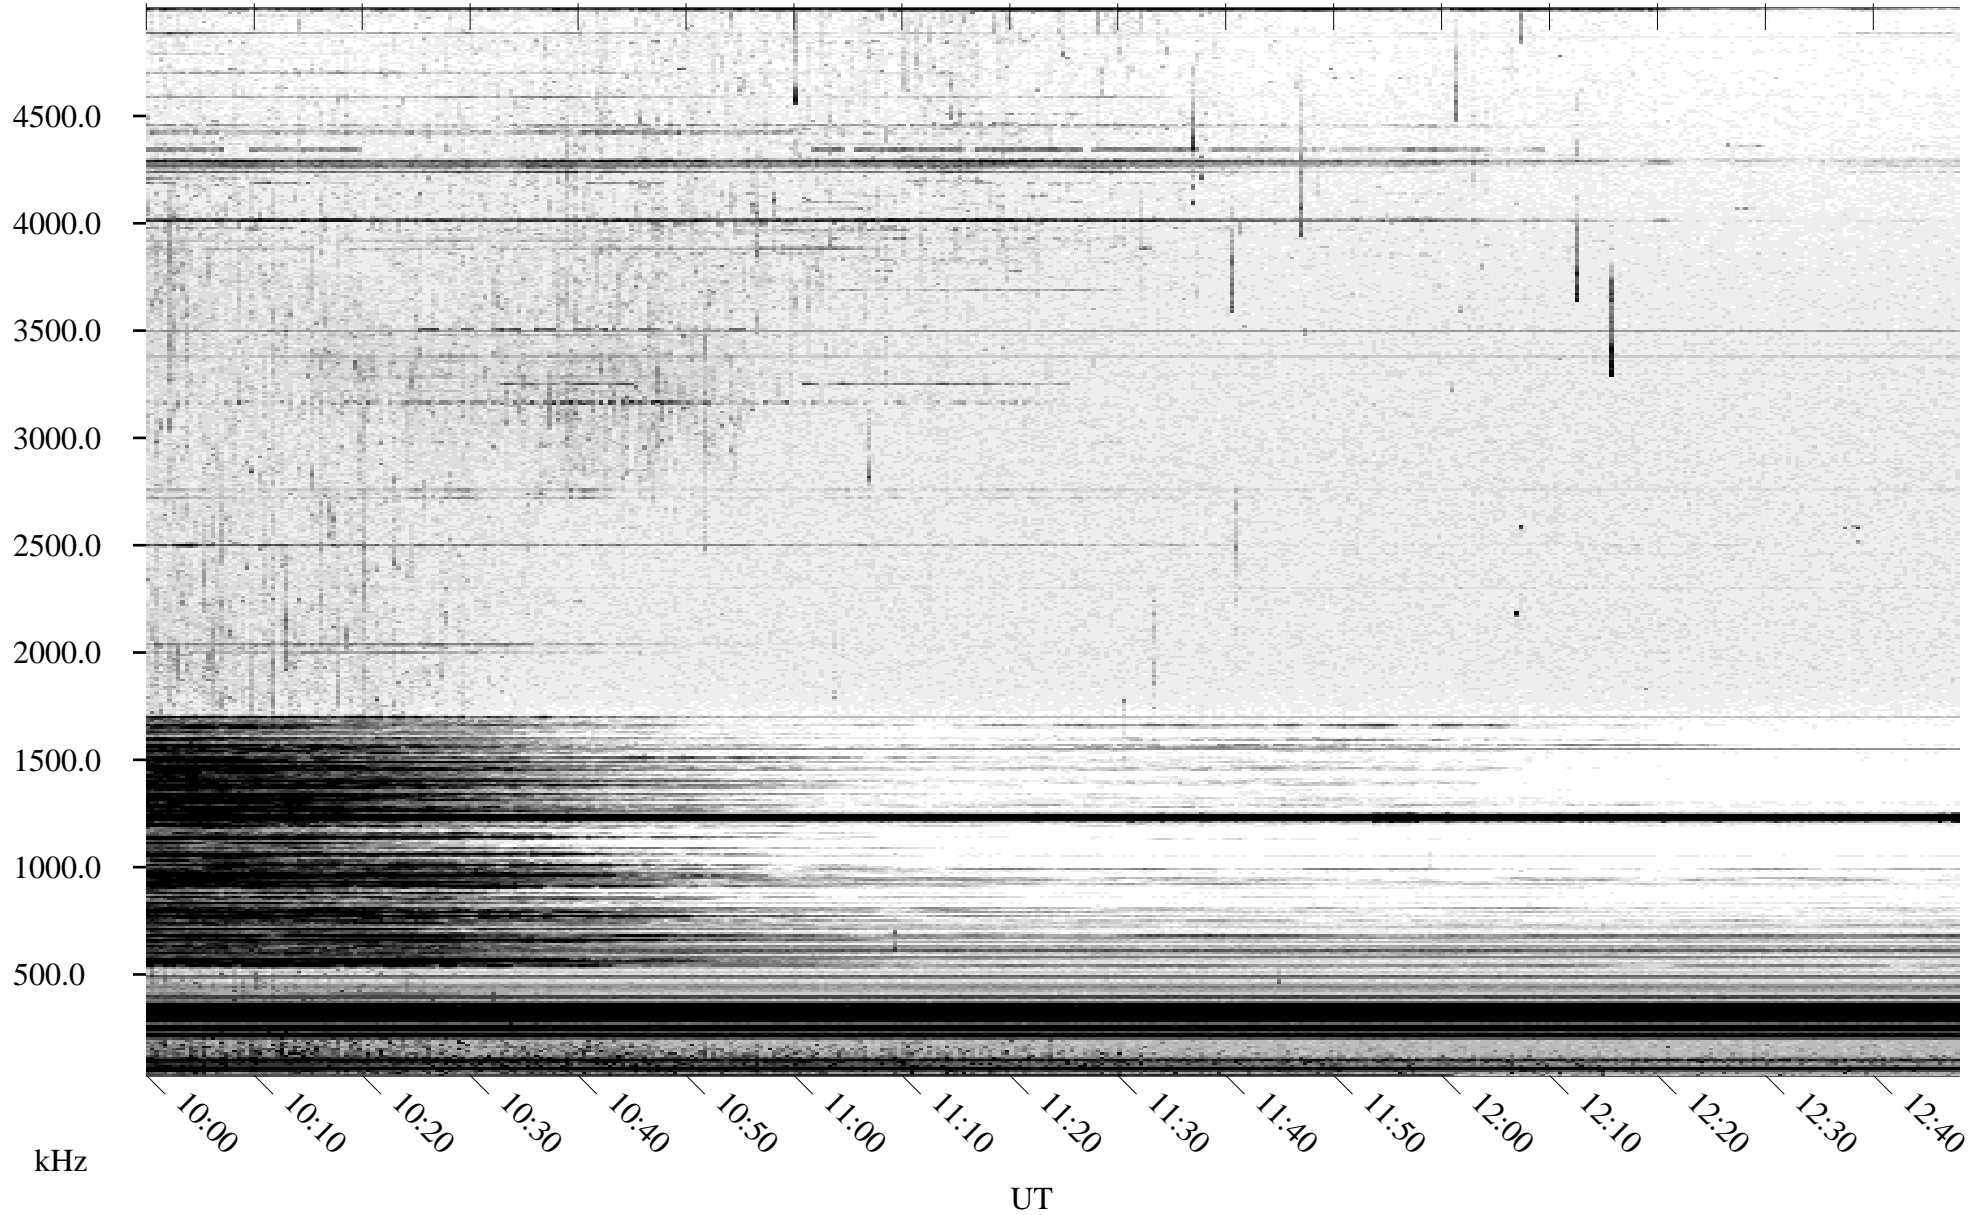

08/09/2004 Churchill, Manitoba

Linear Scale Black = 161 White = 15

ch042221.r00m max_12

Page 1

08/09/2004 Churchill, Manitoba

Linear Scale Black = 161 White = 15

ch042221l.r00m max_12

Page 2

08/10/2004 Churchill, Manitoba

Linear Scale Black = 161 White = 15

ch04222l.r00m max_12

Page 3

08/10/2004 Churchill, Manitoba

Linear Scale Black = 161 White = 15

ch042221l.r00m max_12

Page 4

08/10/2004 Churchill, Manitoba

Linear Scale Black = 161 White = 15

ch04222l.r00m max_12

Page 5

08/10/2004 Churchill, Manitoba

Linear Scale Black = 161 White = 15

ch042221l.r00m max_12

Page 6

08/10/2004 Churchill, Manitoba

Linear Scale Black = 161 White = 15

ch042221l.r00m max_12

Page 7

08/10/2004 Churchill, Manitoba

Linear Scale Black = 161 White = 15

ch04222l.r00m max_12