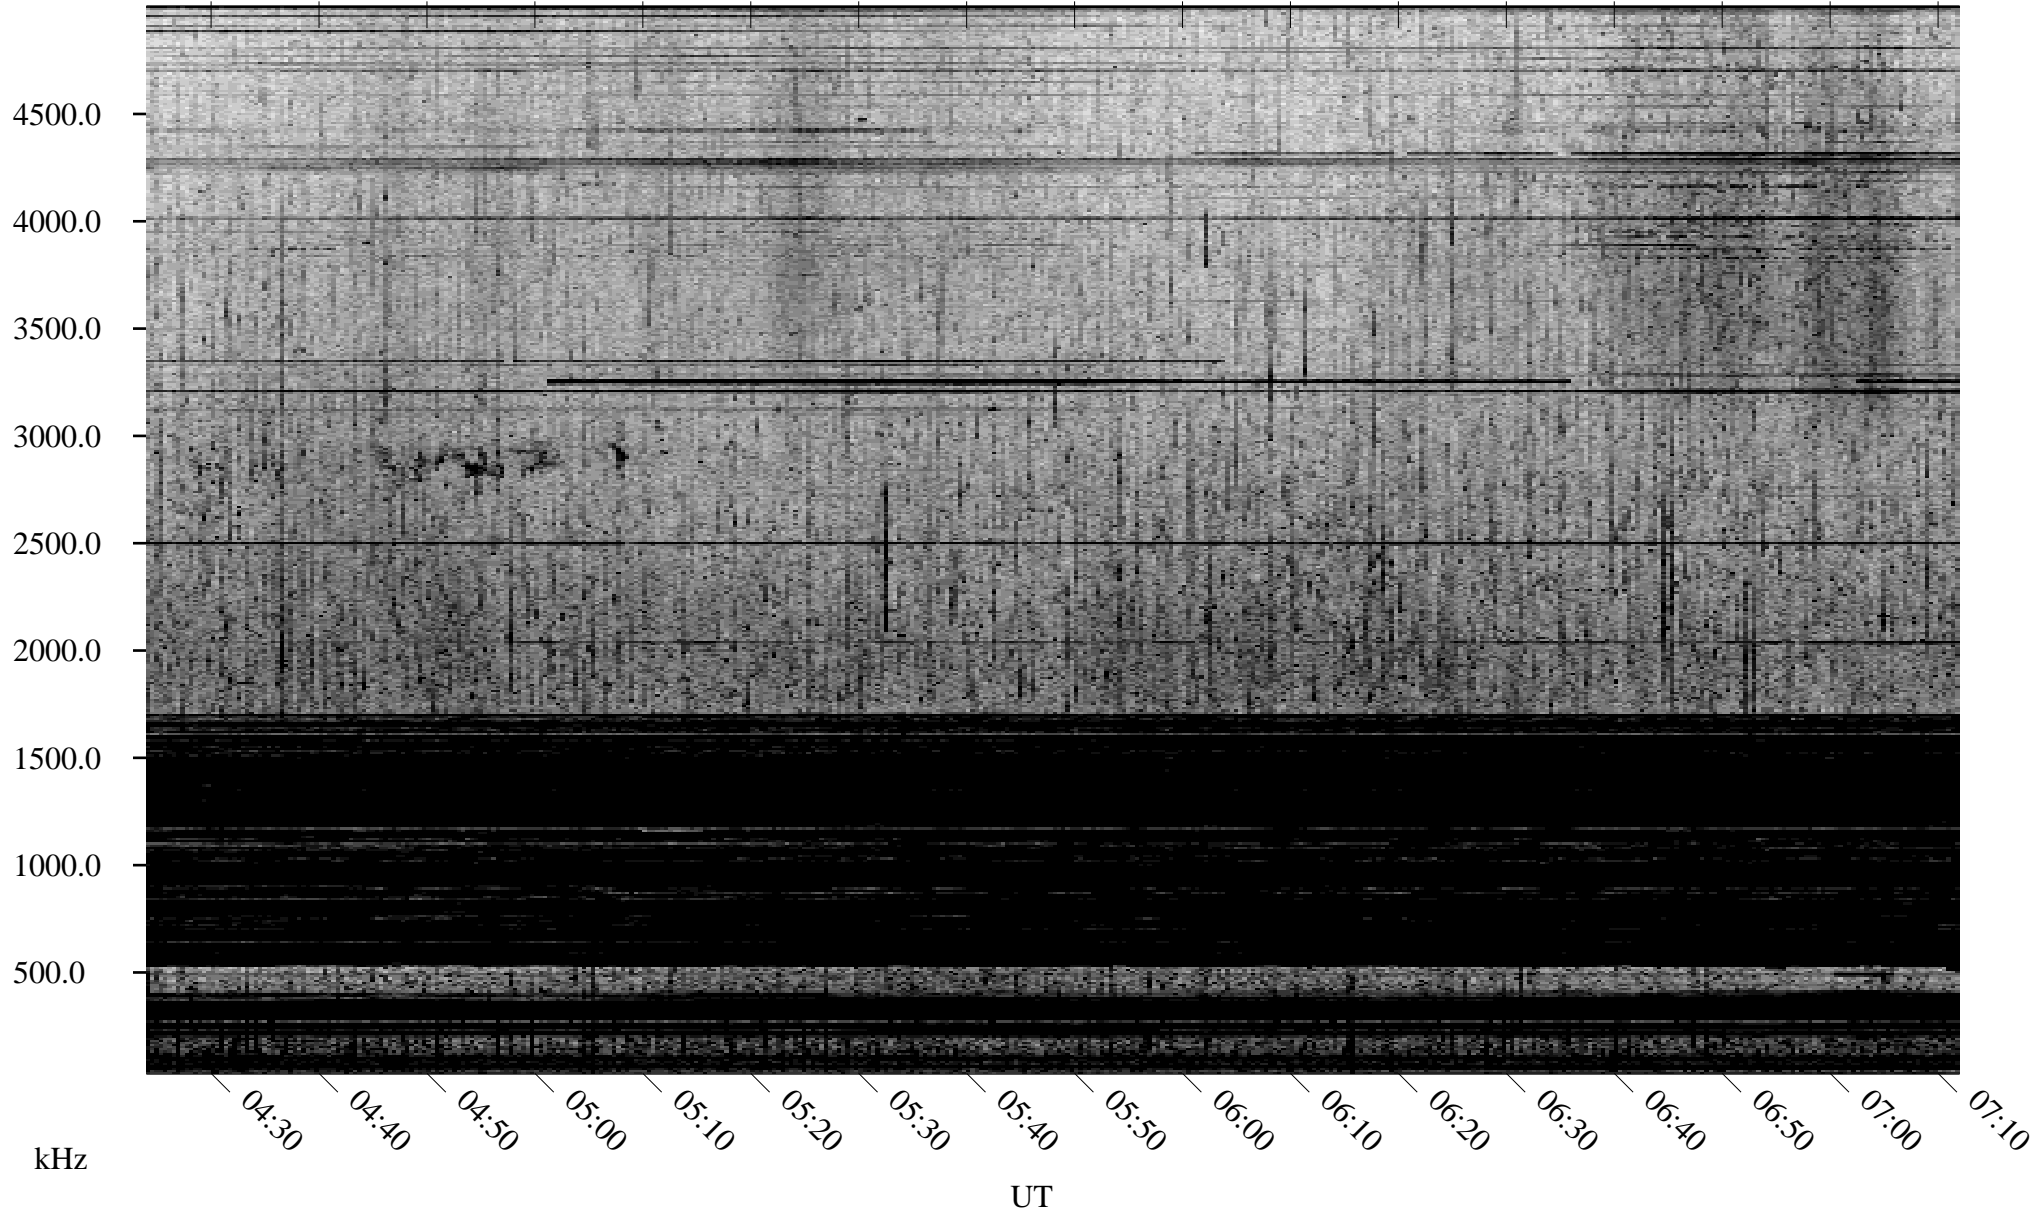

08/09/2004 Churchill, Manitoba

Linear Scale Black = 161 White = 15

ch042221.r00m max_12

Page 1

08/09/2004 Churchill, Manitoba

Linear Scale Black = 161 White = 15

ch042221l.r00m max_12

Page 2

08/10/2004 Churchill, Manitoba

Linear Scale Black = 161 White = 15

ch04222l.r00m max_12

Page 3

08/10/2004 Churchill, Manitoba

Linear Scale Black = 161 White = 15

ch042221l.r00m max_12

Page 4

08/10/2004 Churchill, Manitoba

Linear Scale Black = 161 White = 15

ch04222l.r00m max_12

Page 5

08/10/2004 Churchill, Manitoba

Linear Scale Black = 161 White = 15

ch042221l.r00m max_12

Page 6

08/10/2004 Churchill, Manitoba

Linear Scale Black = 161 White = 15

ch042221l.r00m max_12

Page 7

08/10/2004 Churchill, Manitoba

Linear Scale Black = 161 White = 15

ch04222l.r00m max_12