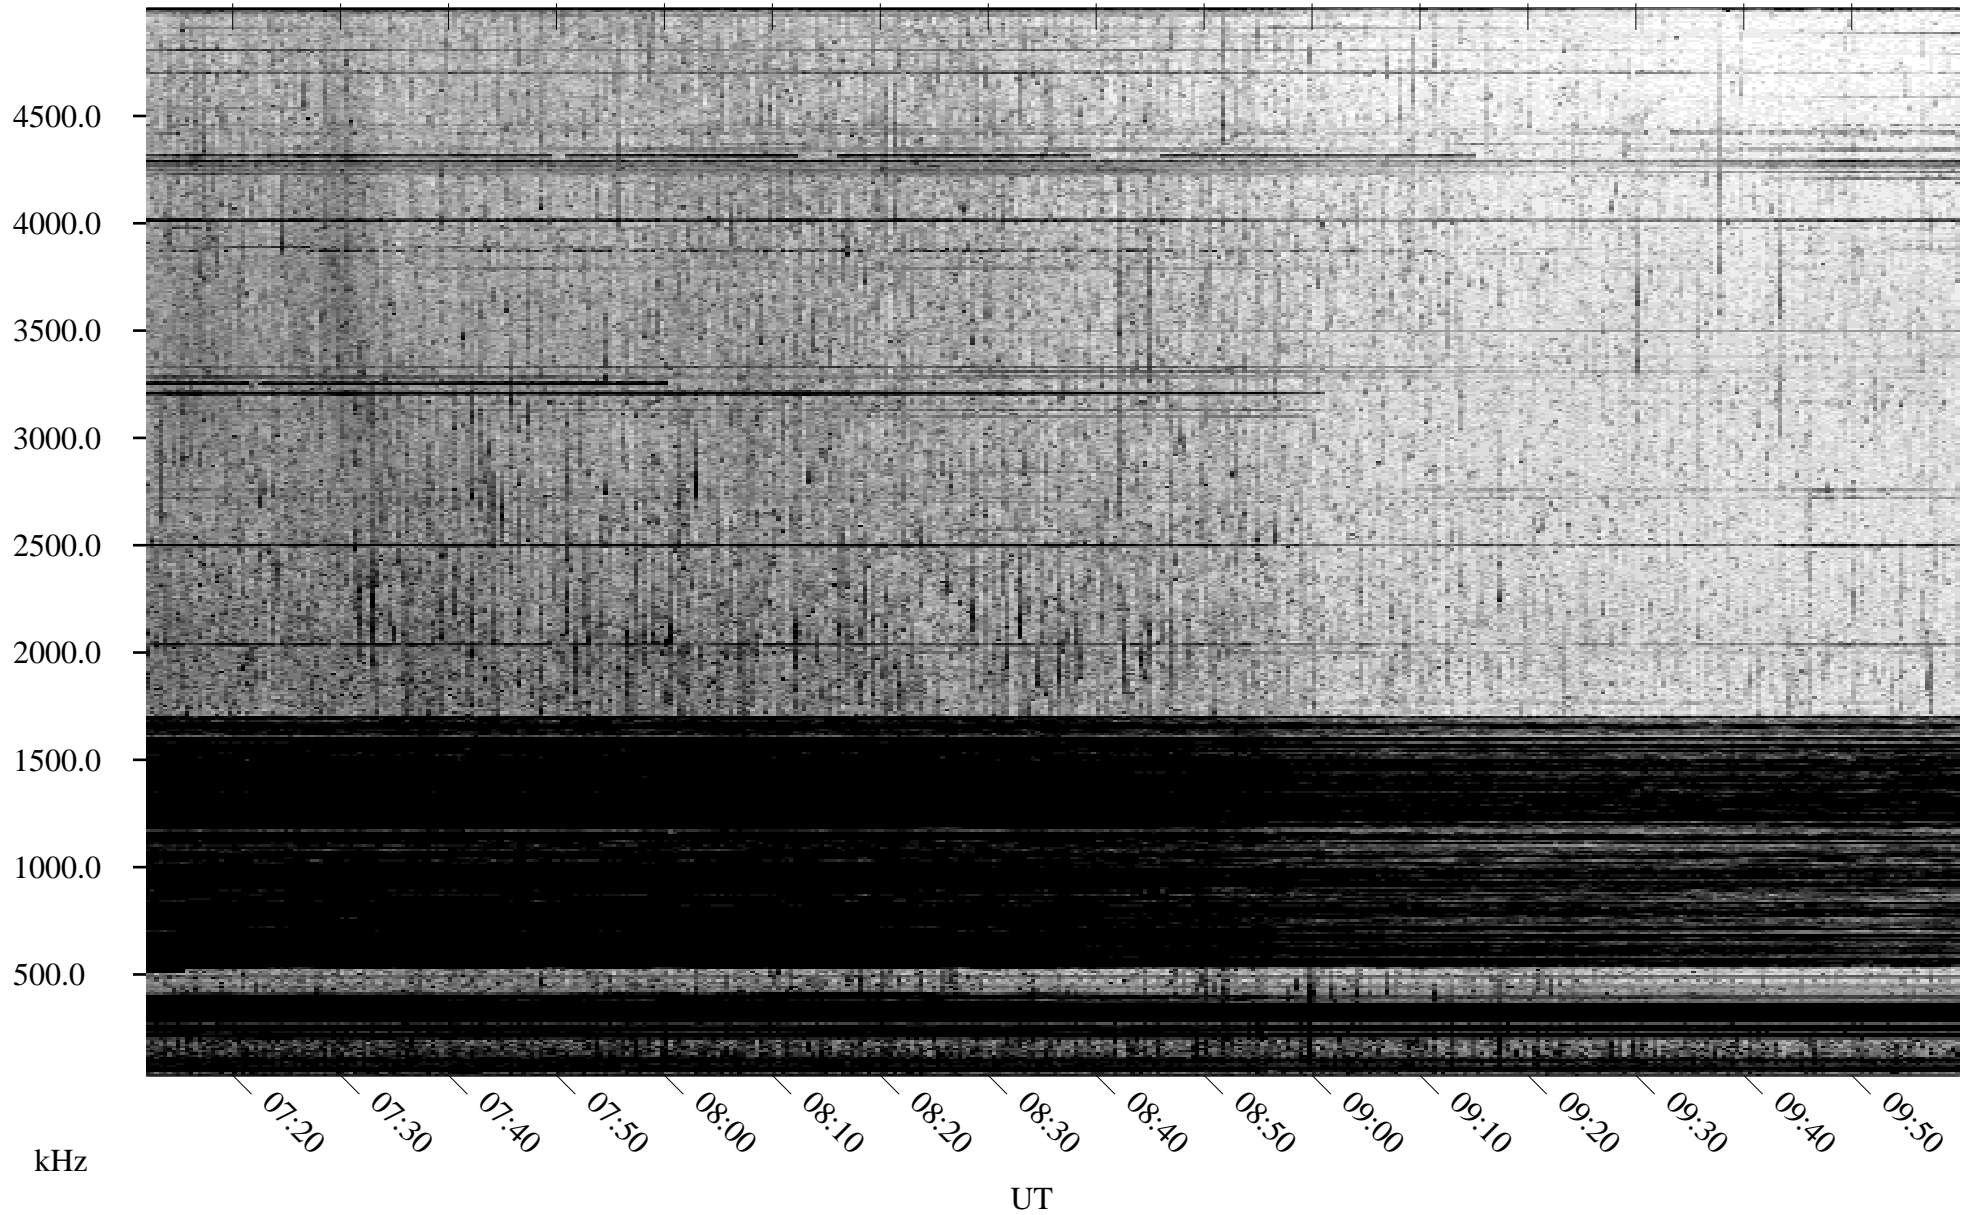

08/09/2004 Churchill, Manitoba

Linear Scale Black = 161 White = 15

ch042221.r00m max_12

Page 1

08/09/2004 Churchill, Manitoba

Linear Scale Black = 161 White = 15

ch042221l.r00m max_12

Page 2

08/10/2004 Churchill, Manitoba

Linear Scale Black = 161 White = 15

ch04222l.r00m max_12

Page 3

08/10/2004 Churchill, Manitoba

Linear Scale Black = 161 White = 15

ch042221l.r00m max_12

Page 4

08/10/2004 Churchill, Manitoba

Linear Scale Black = 161 White = 15

ch04222l.r00m max_12

Page 5

08/10/2004 Churchill, Manitoba

Linear Scale Black = 161 White = 15

ch042221l.r00m max_12

Page 6

08/10/2004 Churchill, Manitoba

Linear Scale Black = 161 White = 15

ch042221l.r00m max_12

Page 7

08/10/2004 Churchill, Manitoba

Linear Scale Black = 161 White = 15

ch04222l.r00m max_12