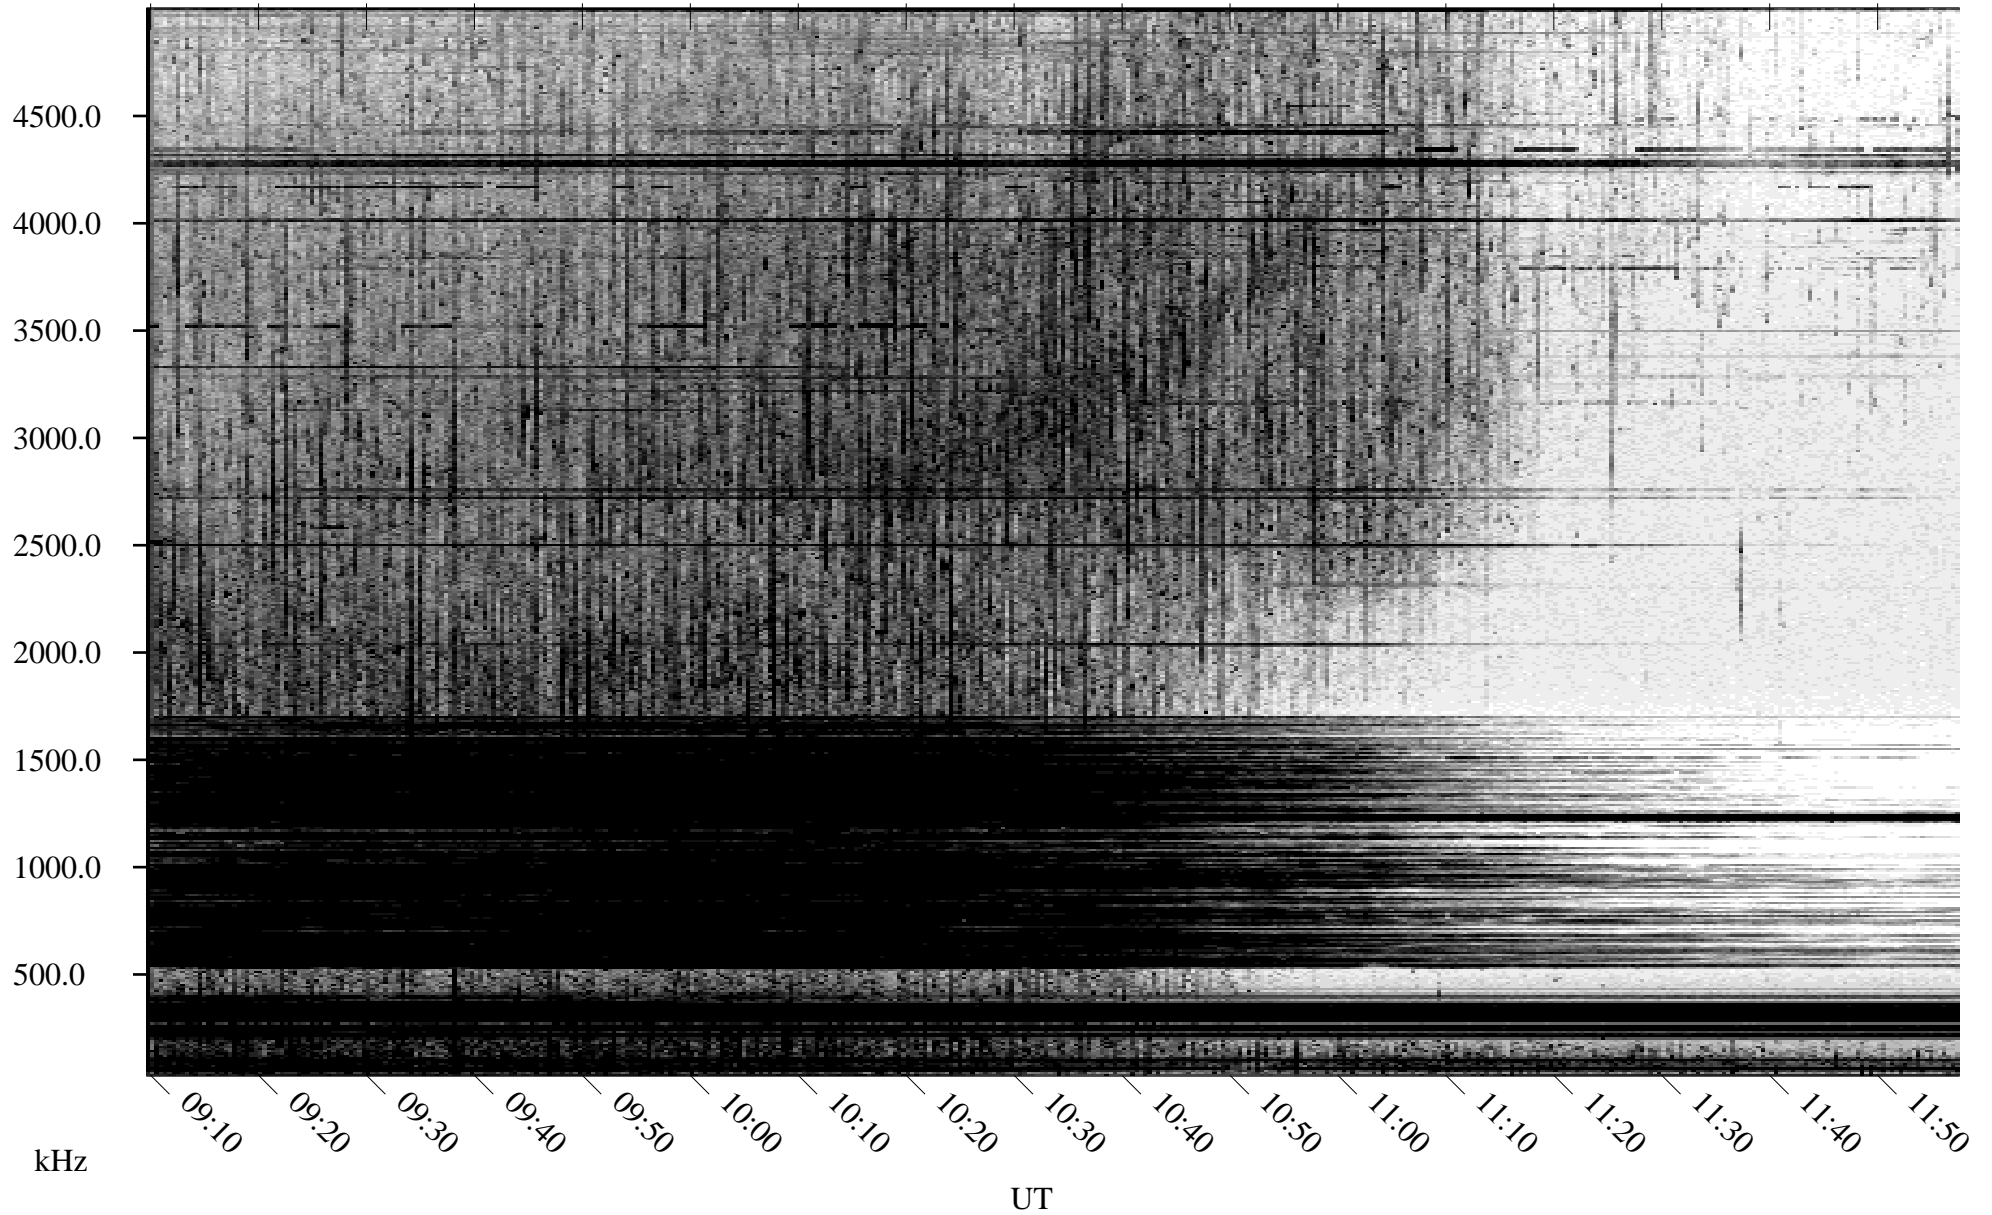

08/24/2004 Churchill, Manitoba

Linear Scale Black = 161 White = 15

ch04237l.r00m max_12

Page 1

08/24/2004 Churchill, Manitoba

Linear Scale Black = 161 White = 15

ch04237l.r00m max_12

Page 2

08/24/2004 Churchill, Manitoba

Linear Scale Black = 161 White = 15

ch042371.r00m max_12

Page 3

08/24/2004 Churchill, Manitoba

Linear Scale Black = 161 White = 15

ch042371.r00m max_12

Page 4