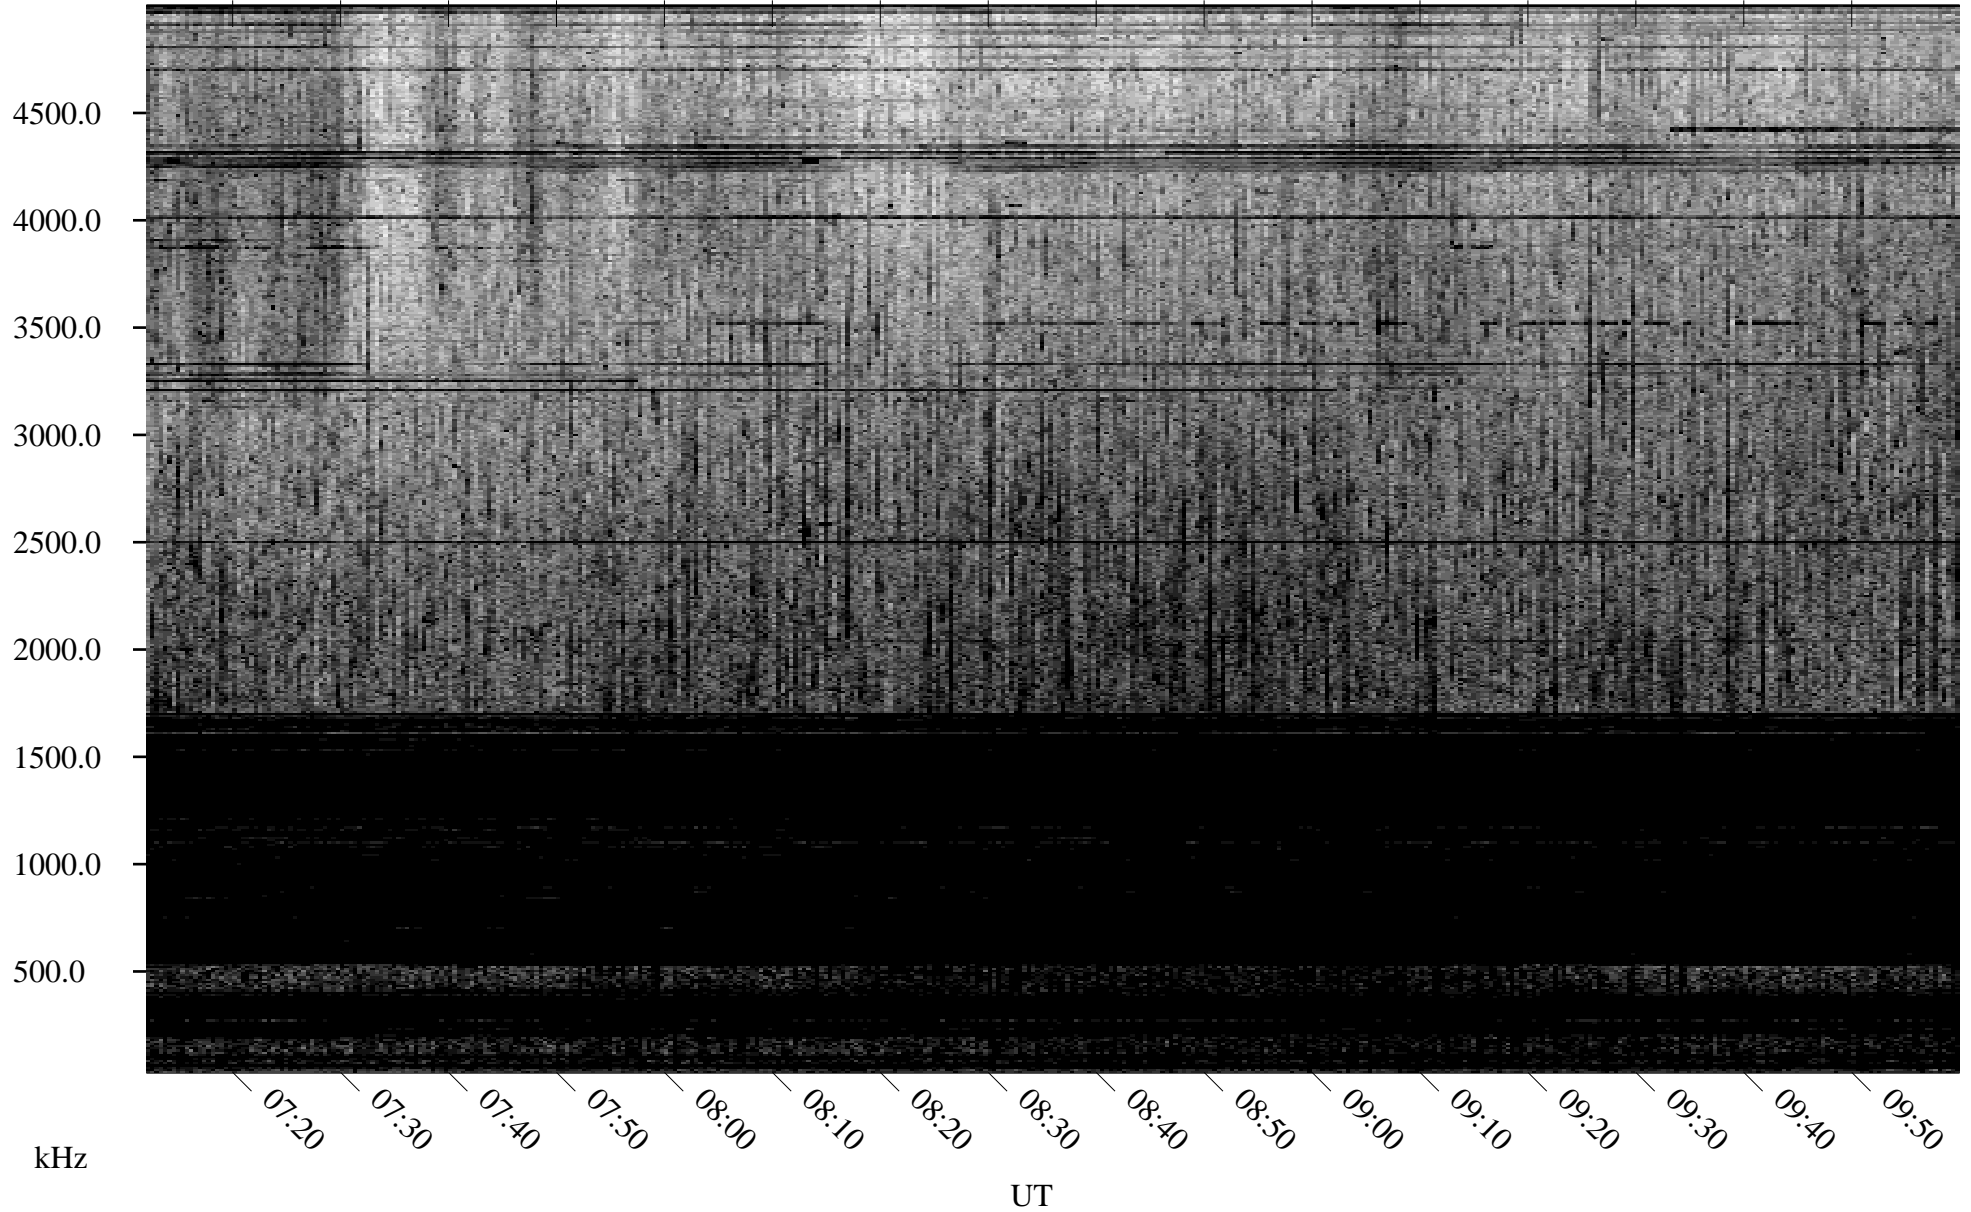

08/24/2004 Churchill, Manitoba

Linear Scale Black = 161 White = 15

ch04237l.r01m max_12

Page 1

08/24/2004 Churchill, Manitoba

Linear Scale Black = 161 White = 15

ch04237l.r01m max_12

Page 2

08/25/2004 Churchill, Manitoba

Linear Scale Black = 161 White = 15

ch04237l.r01m max_12

Page 3

08/25/2004 Churchill, Manitoba

Linear Scale Black = 161 White = 15

ch04237l.r01m max_12

Page 4

08/25/2004 Churchill, Manitoba

Linear Scale Black = 161 White = 15

ch04237l.r01m max_12

Page 5

08/25/2004 Churchill, Manitoba

Linear Scale Black = 161 White = 15

ch04237l.r01m max_12

Page 6

08/25/2004 Churchill, Manitoba

Linear Scale Black = 161 White = 15

ch04237l.r01m max_12

Page 7

08/25/2004 Churchill, Manitoba

Linear Scale Black = 161 White = 15

ch04237l.r01m max_12