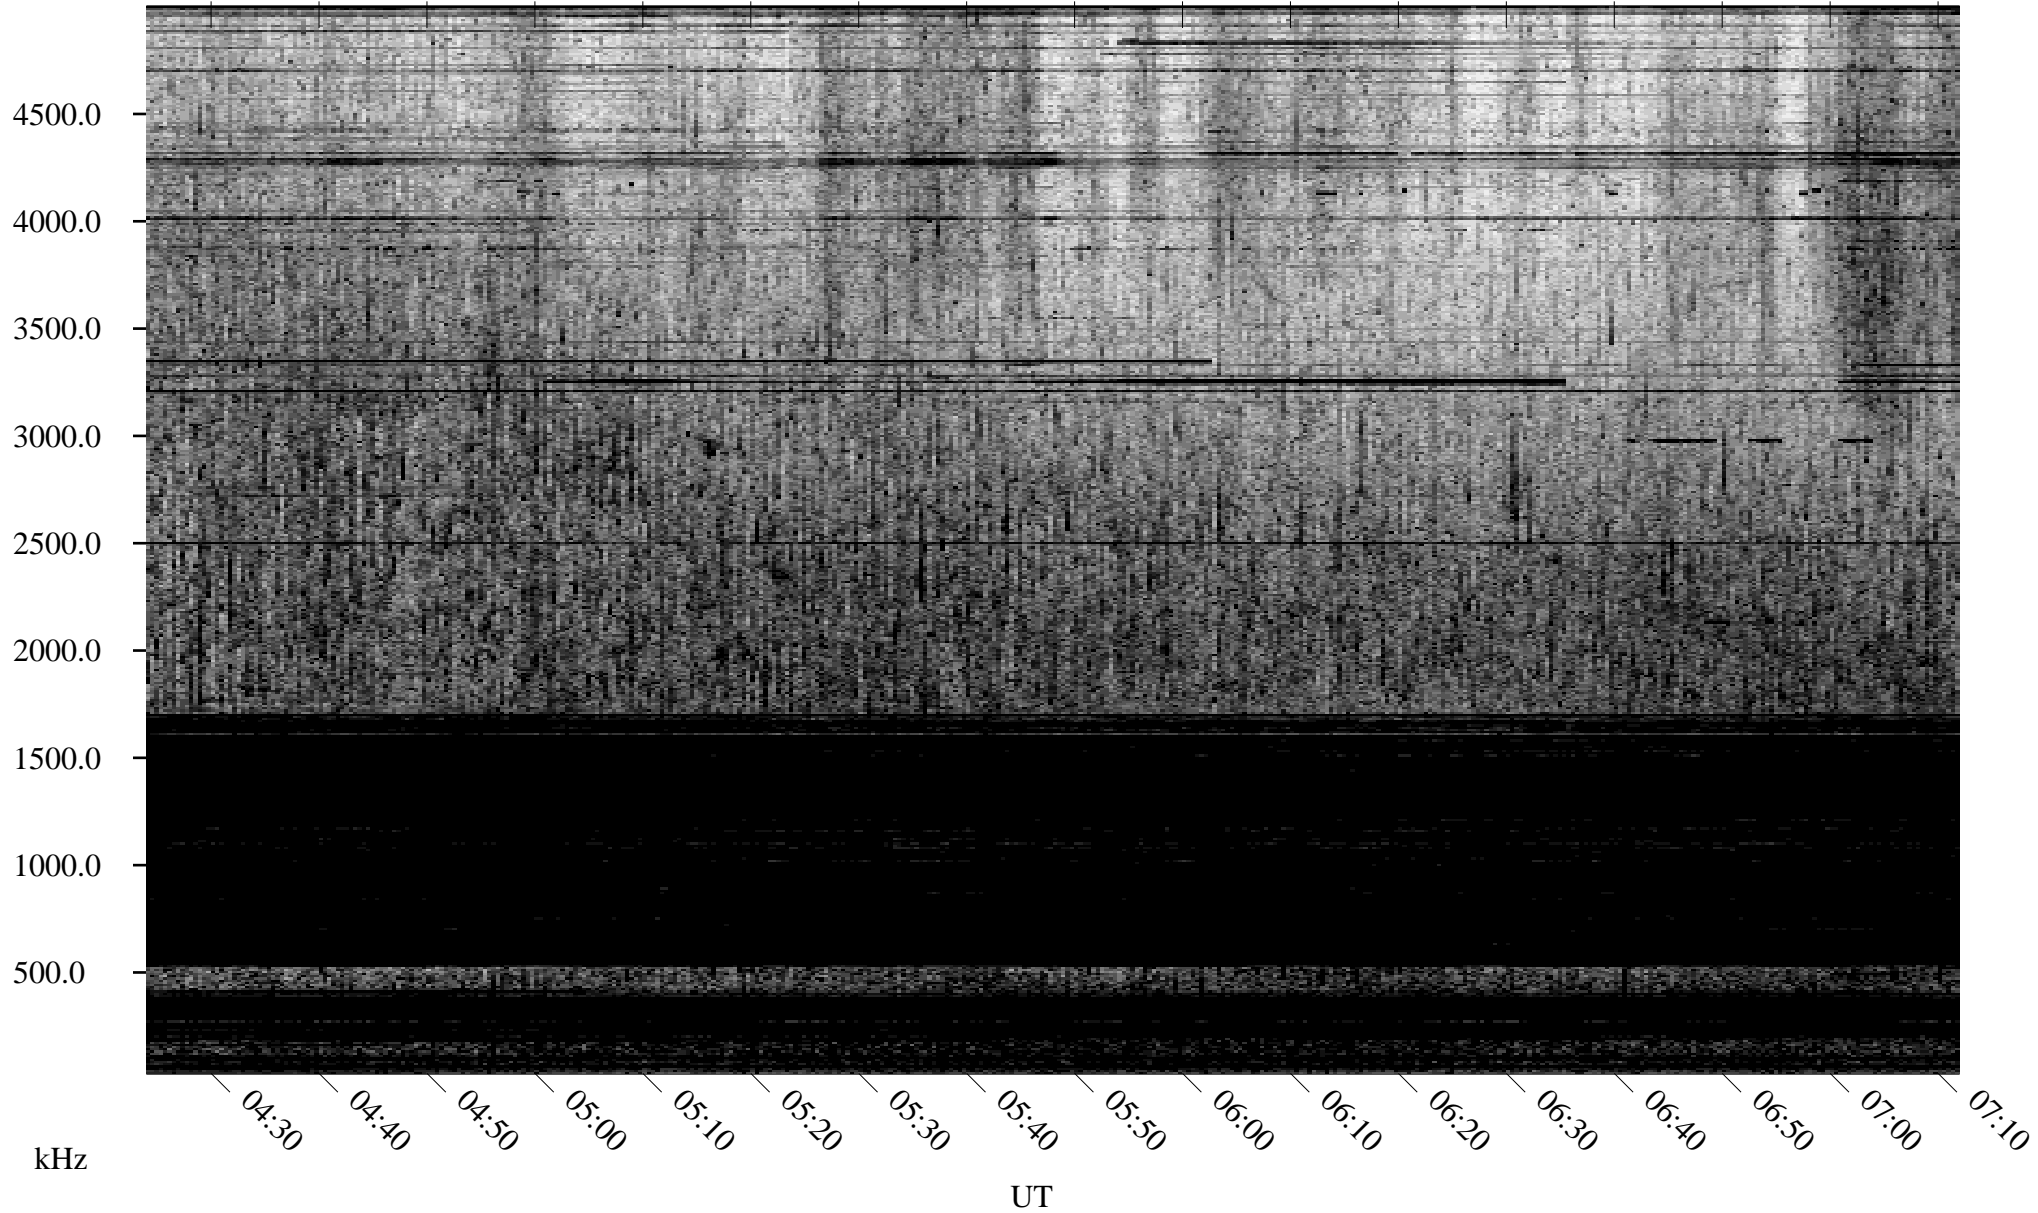

08/24/2004 Churchill, Manitoba

Linear Scale Black = 161 White = 15

ch04237l.r01m max_12

Page 1

08/24/2004 Churchill, Manitoba

Linear Scale Black = 161 White = 15

ch04237l.r01m max_12

Page 2

08/25/2004 Churchill, Manitoba

Linear Scale Black = 161 White = 15

ch04237l.r01m max_12

Page 3

08/25/2004 Churchill, Manitoba

Linear Scale Black = 161 White = 15

ch04237l.r01m max_12

Page 4

08/25/2004 Churchill, Manitoba

Linear Scale Black = 161 White = 15

ch04237l.r01m max_12

Page 5

08/25/2004 Churchill, Manitoba

Linear Scale Black = 161 White = 15

ch04237l.r01m max_12

Page 6

08/25/2004 Churchill, Manitoba

Linear Scale Black = 161 White = 15

ch04237l.r01m max_12

Page 7

08/25/2004 Churchill, Manitoba

Linear Scale Black = 161 White = 15

ch04237l.r01m max_12