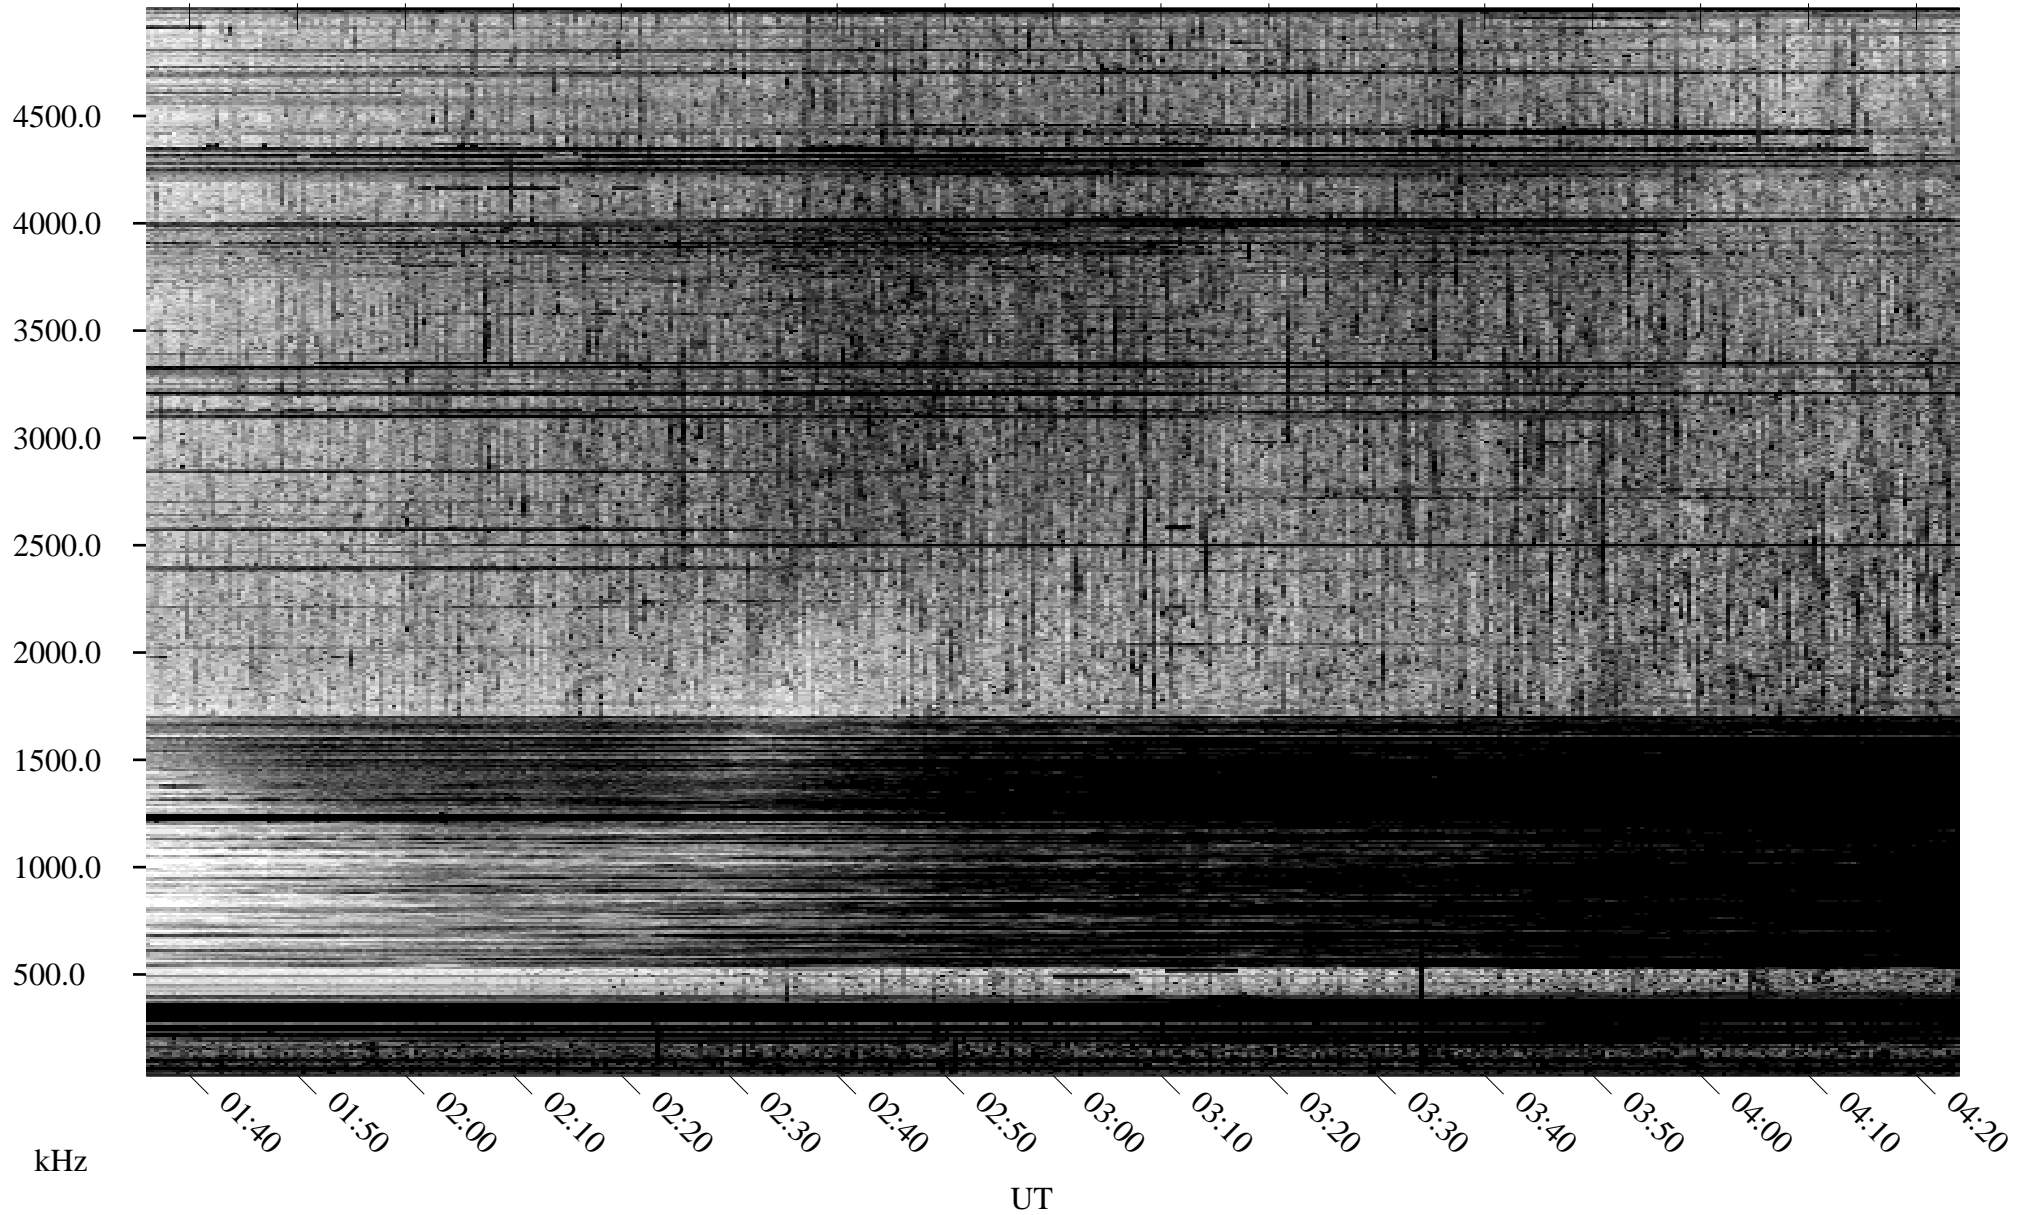

08/24/2004 Churchill, Manitoba

Linear Scale Black = 161 White = 15

ch04237l.r01m max_12

Page 1

08/24/2004 Churchill, Manitoba

Linear Scale Black = 161 White = 15

ch04237l.r01m max_12

Page 2

08/25/2004 Churchill, Manitoba

Linear Scale Black = 161 White = 15

ch04237l.r01m max_12

Page 3

08/25/2004 Churchill, Manitoba

Linear Scale Black = 161 White = 15

ch04237l.r01m max_12

Page 4

08/25/2004 Churchill, Manitoba

Linear Scale Black = 161 White = 15

ch04237l.r01m max_12

Page 5

08/25/2004 Churchill, Manitoba

Linear Scale Black = 161 White = 15

ch04237l.r01m max_12

Page 6

08/25/2004 Churchill, Manitoba

Linear Scale Black = 161 White = 15

ch04237l.r01m max_12

Page 7

08/25/2004 Churchill, Manitoba

Linear Scale Black = 161 White = 15

ch04237l.r01m max_12