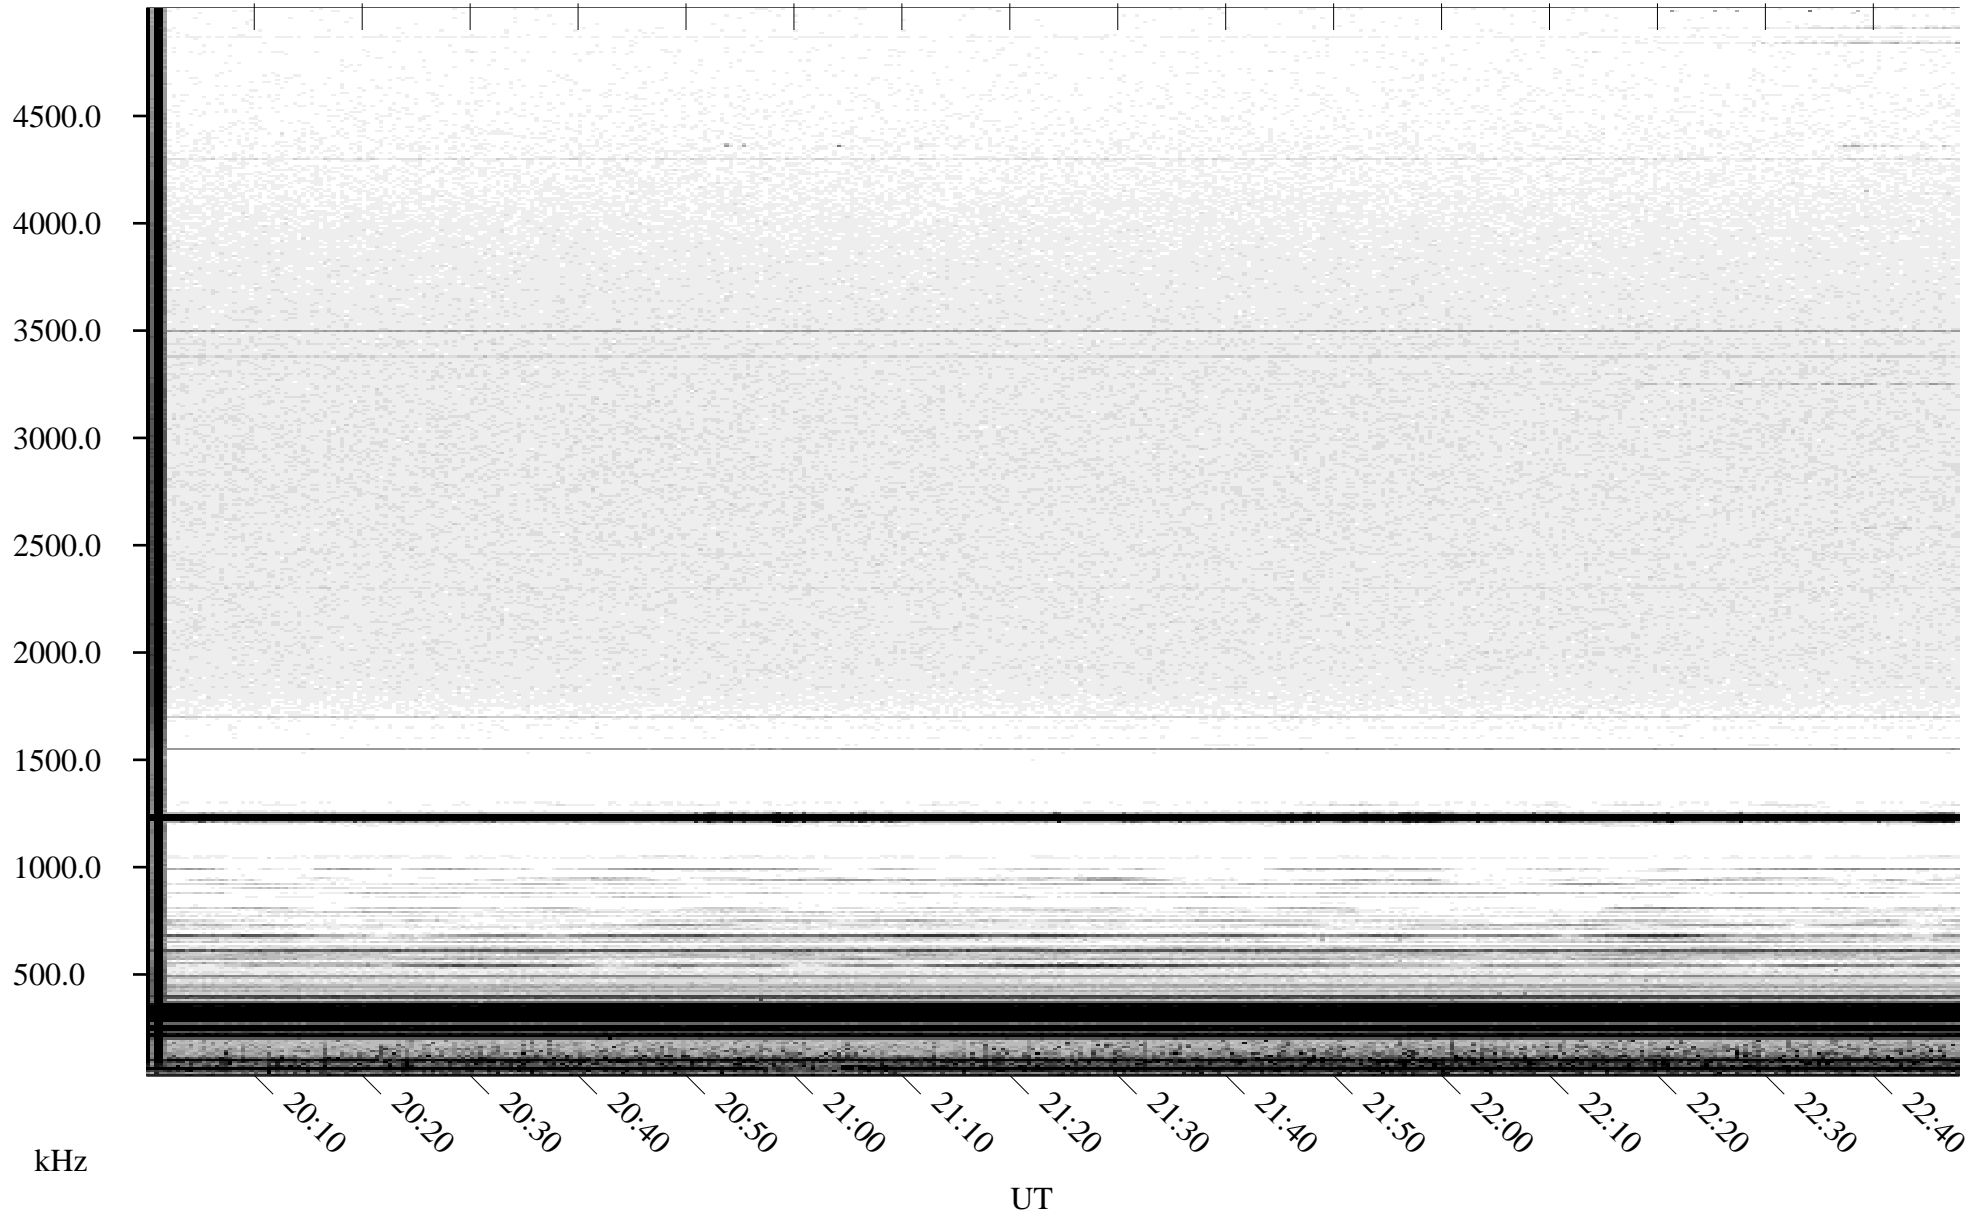

08/24/2004 Churchill, Manitoba

Linear Scale Black = 161 White = 15

ch04237l.r01m max_12

Page 1

08/24/2004 Churchill, Manitoba

Linear Scale Black = 161 White = 15

ch04237l.r01m max_12

Page 2

08/25/2004 Churchill, Manitoba

Linear Scale Black = 161 White = 15

ch04237l.r01m max_12

Page 3

08/25/2004 Churchill, Manitoba

Linear Scale Black = 161 White = 15

ch04237l.r01m max_12

Page 4

08/25/2004 Churchill, Manitoba

Linear Scale Black = 161 White = 15

ch04237l.r01m max_12

Page 5

08/25/2004 Churchill, Manitoba

Linear Scale Black = 161 White = 15

ch04237l.r01m max_12

Page 6

08/25/2004 Churchill, Manitoba

Linear Scale Black = 161 White = 15

ch04237l.r01m max_12

Page 7

08/25/2004 Churchill, Manitoba

Linear Scale Black = 161 White = 15

ch04237l.r01m max_12