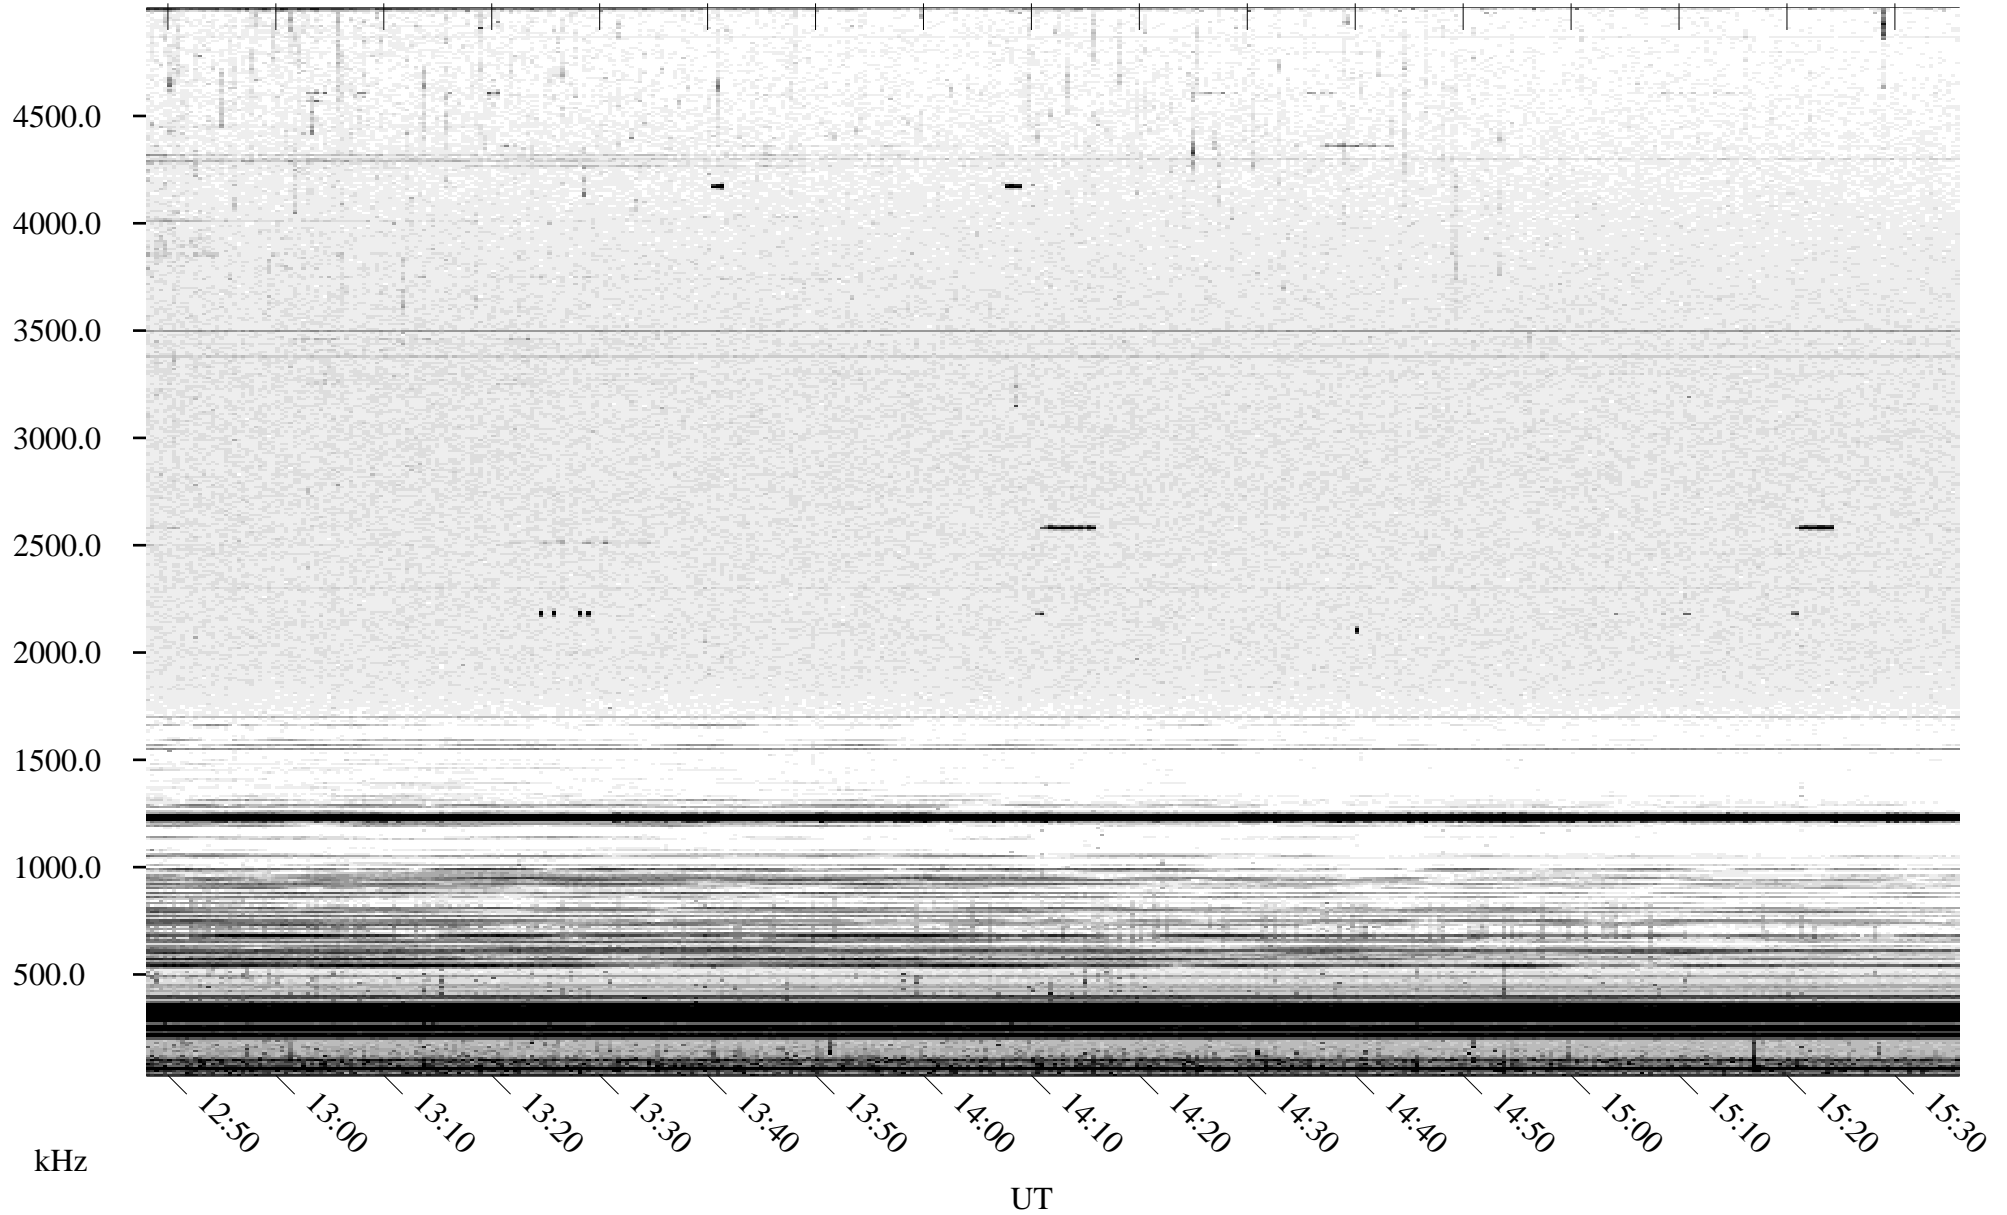

08/24/2004 Churchill, Manitoba

Linear Scale Black = 161 White = 15

ch04237l.r01m max_12

Page 1

08/24/2004 Churchill, Manitoba

Linear Scale Black = 161 White = 15

ch04237l.r01m max_12

Page 2

08/25/2004 Churchill, Manitoba

Linear Scale Black = 161 White = 15

ch04237l.r01m max_12

Page 3

08/25/2004 Churchill, Manitoba

Linear Scale Black = 161 White = 15

ch04237l.r01m max_12

Page 4

08/25/2004 Churchill, Manitoba

Linear Scale Black = 161 White = 15

ch04237l.r01m max_12

Page 5

08/25/2004 Churchill, Manitoba

Linear Scale Black = 161 White = 15

ch04237l.r01m max_12

Page 6

08/25/2004 Churchill, Manitoba

Linear Scale Black = 161 White = 15

ch04237l.r01m max_12

Page 7

08/25/2004 Churchill, Manitoba

Linear Scale Black = 161 White = 15

ch04237l.r01m max_12