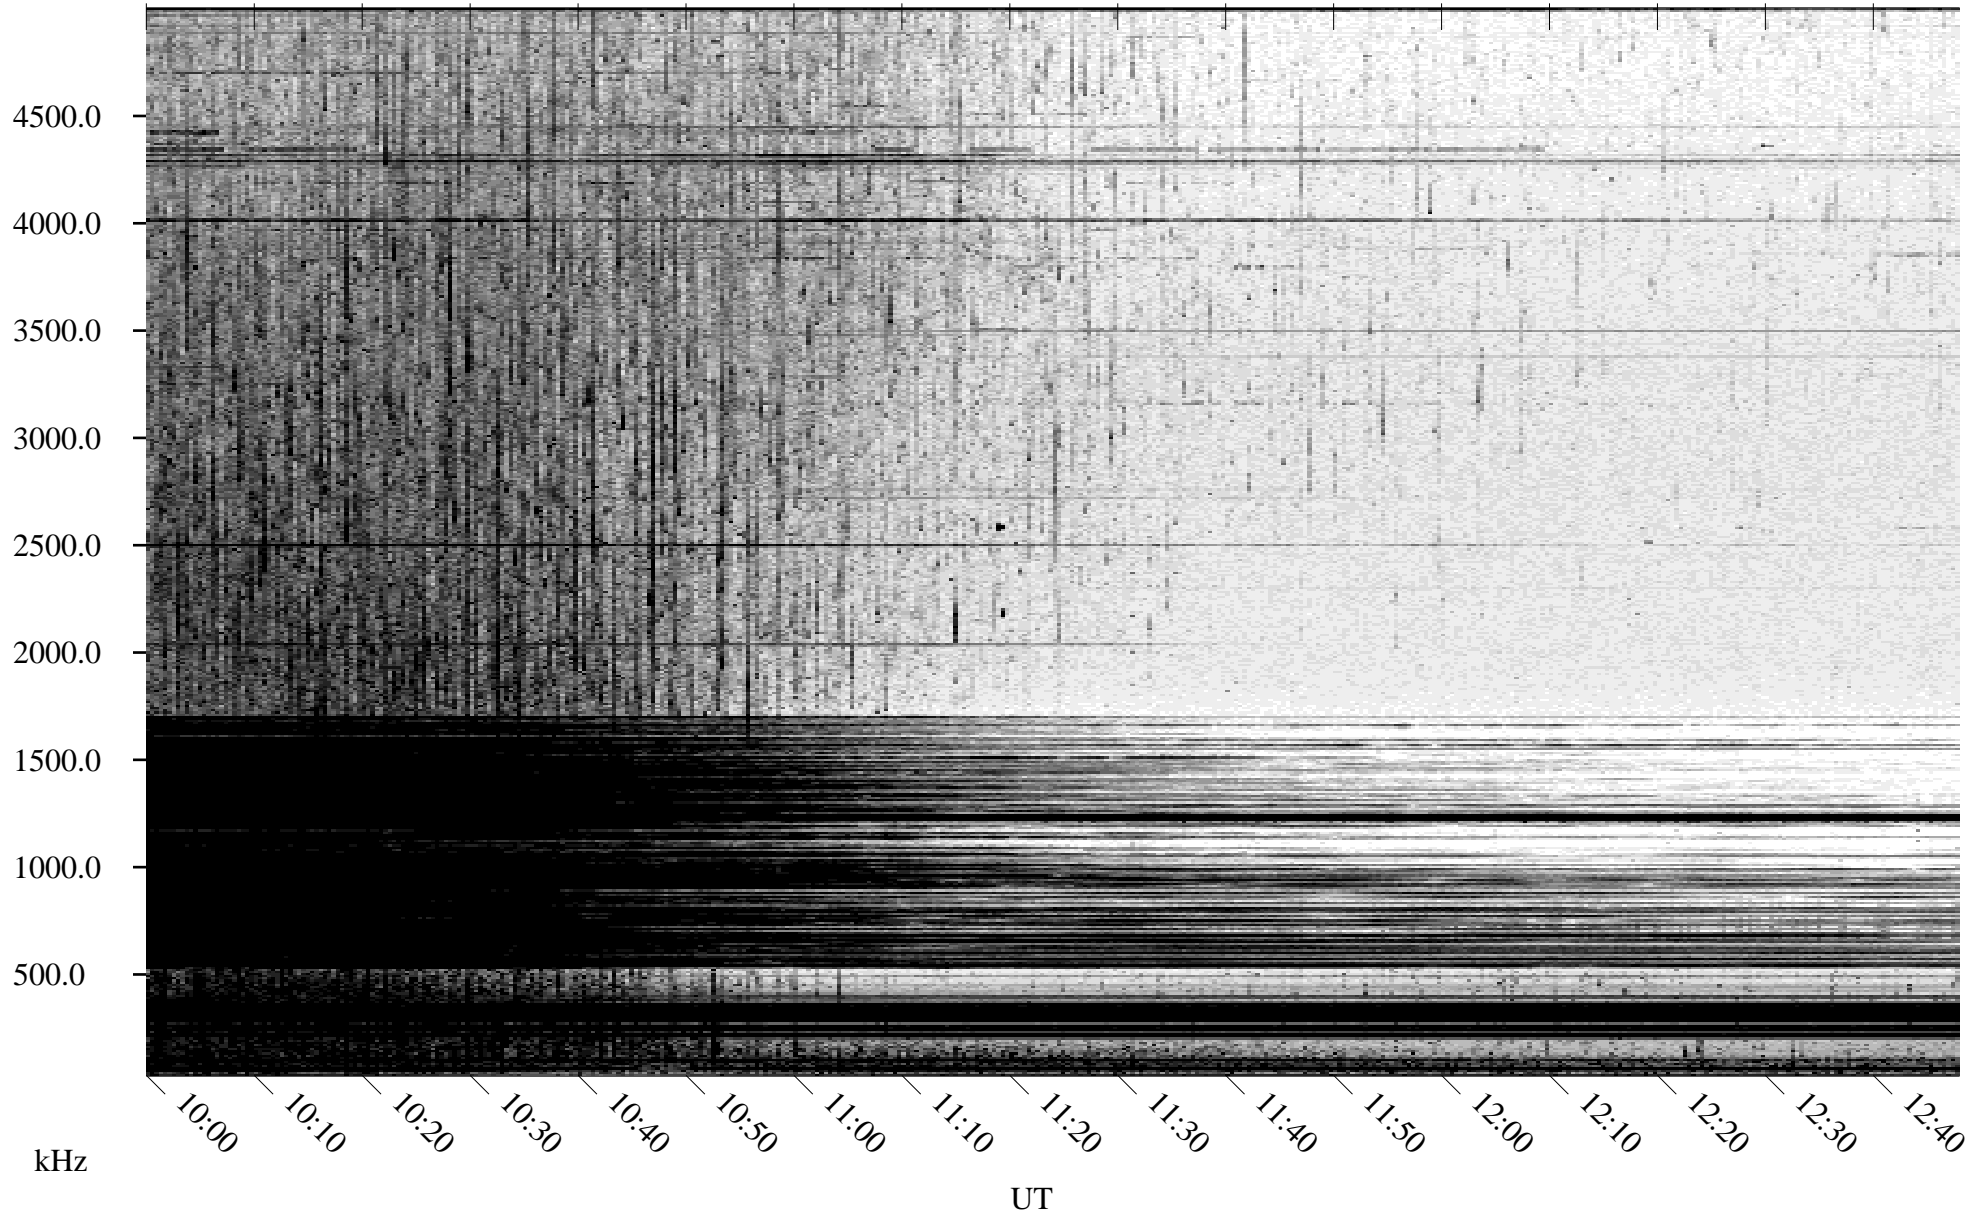

08/24/2004 Churchill, Manitoba

Linear Scale Black = 161 White = 15

ch04237l.r01m max_12

Page 1

08/24/2004 Churchill, Manitoba

Linear Scale Black = 161 White = 15

ch04237l.r01m max_12

Page 2

08/25/2004 Churchill, Manitoba

Linear Scale Black = 161 White = 15

ch04237l.r01m max_12

Page 3

08/25/2004 Churchill, Manitoba

Linear Scale Black = 161 White = 15

ch04237l.r01m max_12

Page 4

08/25/2004 Churchill, Manitoba

Linear Scale Black = 161 White = 15

ch04237l.r01m max_12

Page 5

08/25/2004 Churchill, Manitoba

Linear Scale Black = 161 White = 15

ch04237l.r01m max_12

Page 6

08/25/2004 Churchill, Manitoba

Linear Scale Black = 161 White = 15

ch04237l.r01m max_12

Page 7

08/25/2004 Churchill, Manitoba

Linear Scale Black = 161 White = 15

ch04237l.r01m max_12