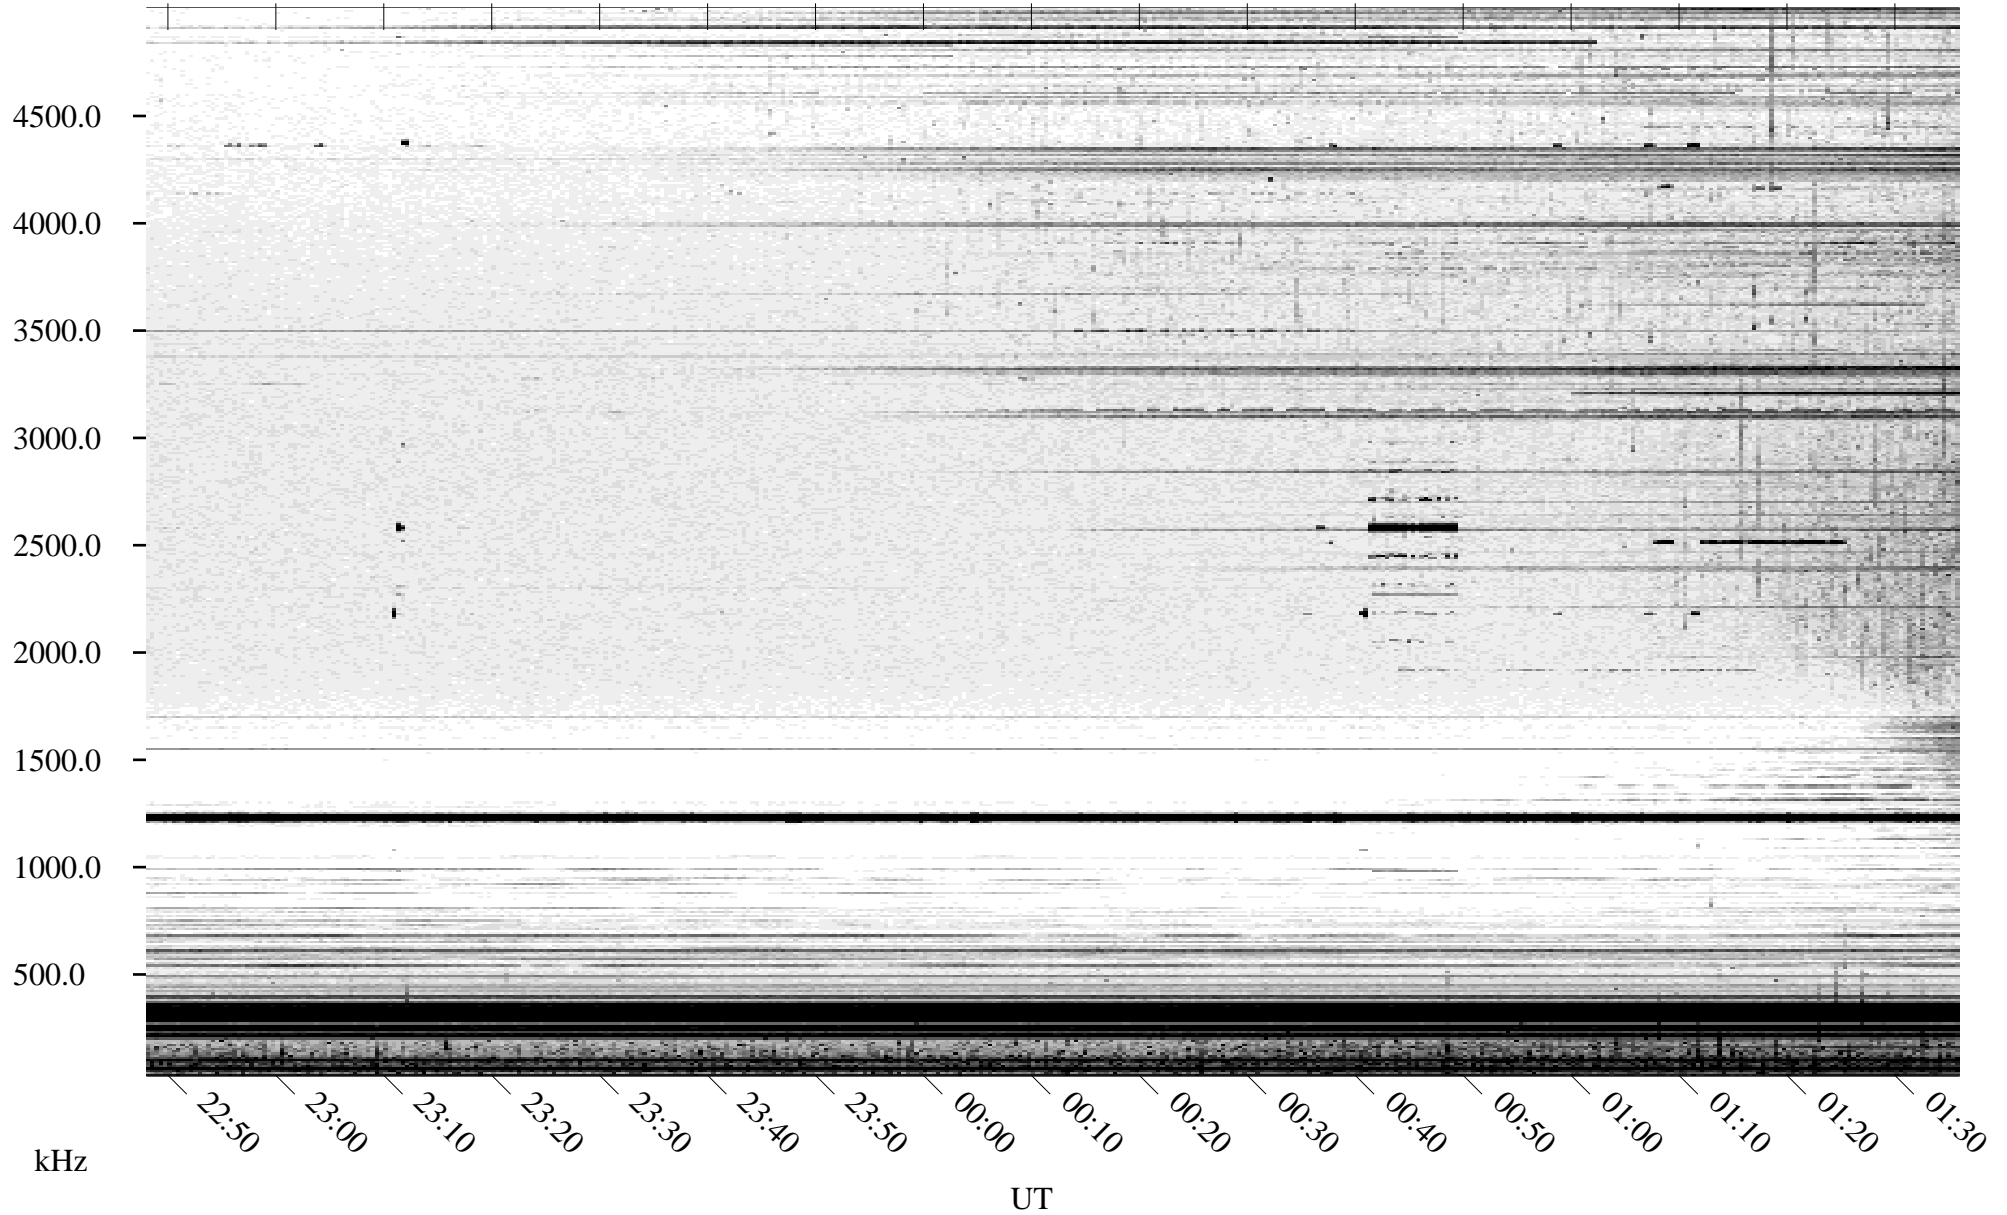

08/24/2004 Churchill, Manitoba

Linear Scale Black = 161 White = 15

ch04237l.r01m max_12

Page 1

08/24/2004 Churchill, Manitoba

Linear Scale Black = 161 White = 15

ch04237l.r01m max_12

Page 2

08/25/2004 Churchill, Manitoba

Linear Scale Black = 161 White = 15

ch04237l.r01m max_12

Page 3

08/25/2004 Churchill, Manitoba

Linear Scale Black = 161 White = 15

ch04237l.r01m max_12

Page 4

08/25/2004 Churchill, Manitoba

Linear Scale Black = 161 White = 15

ch04237l.r01m max_12

Page 5

08/25/2004 Churchill, Manitoba

Linear Scale Black = 161 White = 15

ch04237l.r01m max_12

Page 6

08/25/2004 Churchill, Manitoba

Linear Scale Black = 161 White = 15

ch04237l.r01m max_12

Page 7

08/25/2004 Churchill, Manitoba

Linear Scale Black = 161 White = 15

ch04237l.r01m max_12