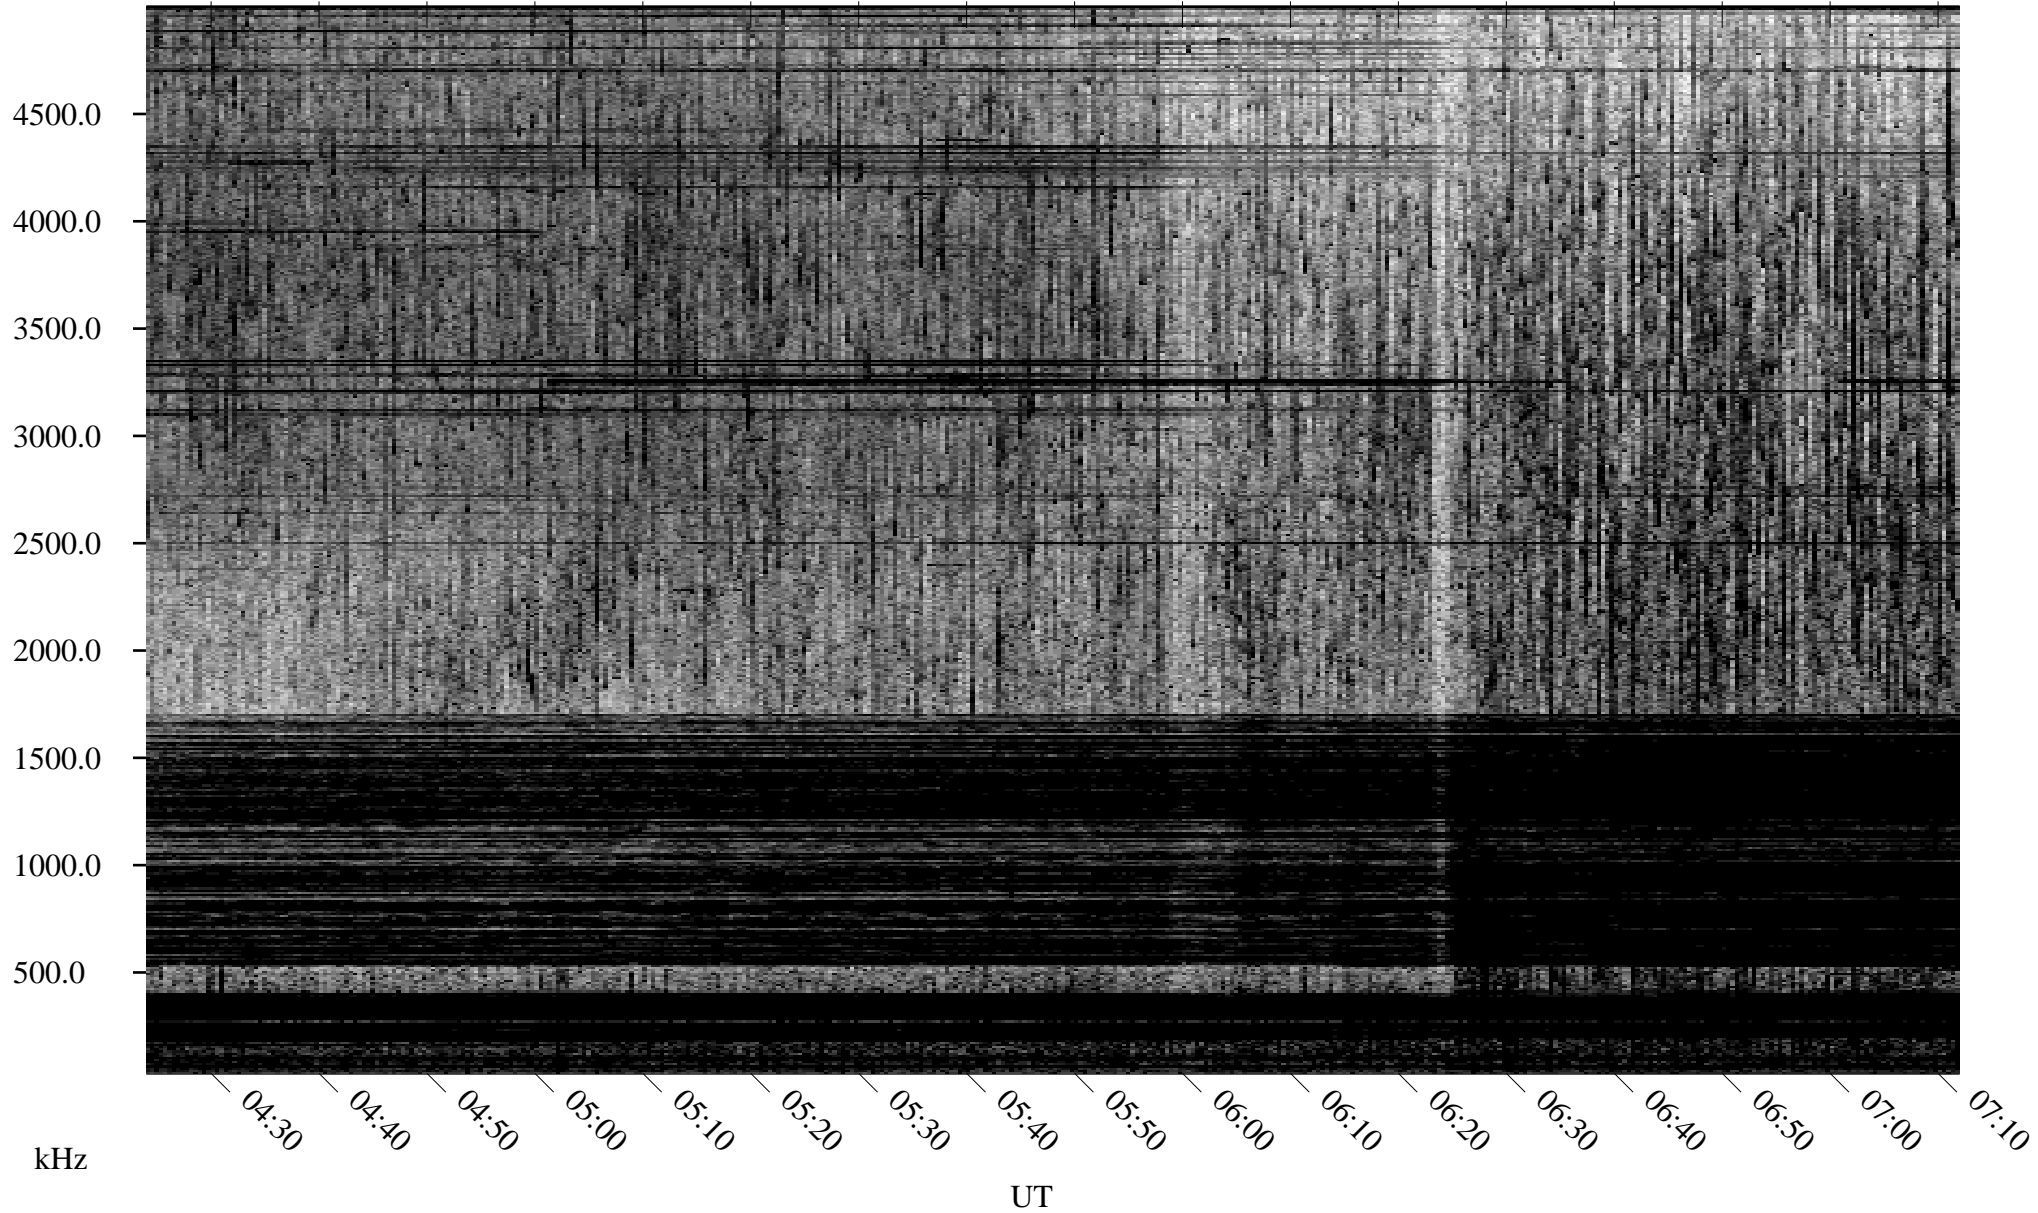

08/25/2004 Churchill, Manitoba

Linear Scale Black = 161 White = 15

ch04238l.r00m max_12

Page 1

08/25/2004 Churchill, Manitoba

Linear Scale Black = 161 White = 15

ch04238l.r00m max_12

Page 2

08/26/2004 Churchill, Manitoba

Linear Scale Black = 161 White = 15

ch04238l.r00m max_12

Page 3

08/26/2004 Churchill, Manitoba

Linear Scale Black = 161 White = 15

ch04238l.r00m max_12

Page 4

08/26/2004 Churchill, Manitoba

Linear Scale Black = 161 White = 15

ch04238l.r00m max_12

Page 5

08/26/2004 Churchill, Manitoba

Linear Scale Black = 161 White = 15

ch04238l.r00m max_12

Page 6

08/26/2004 Churchill, Manitoba

Linear Scale Black = 161 White = 15

ch04238l.r00m max_12

Page 7

08/26/2004 Churchill, Manitoba

Linear Scale Black = 161 White = 15

ch04238l.r00m max_12