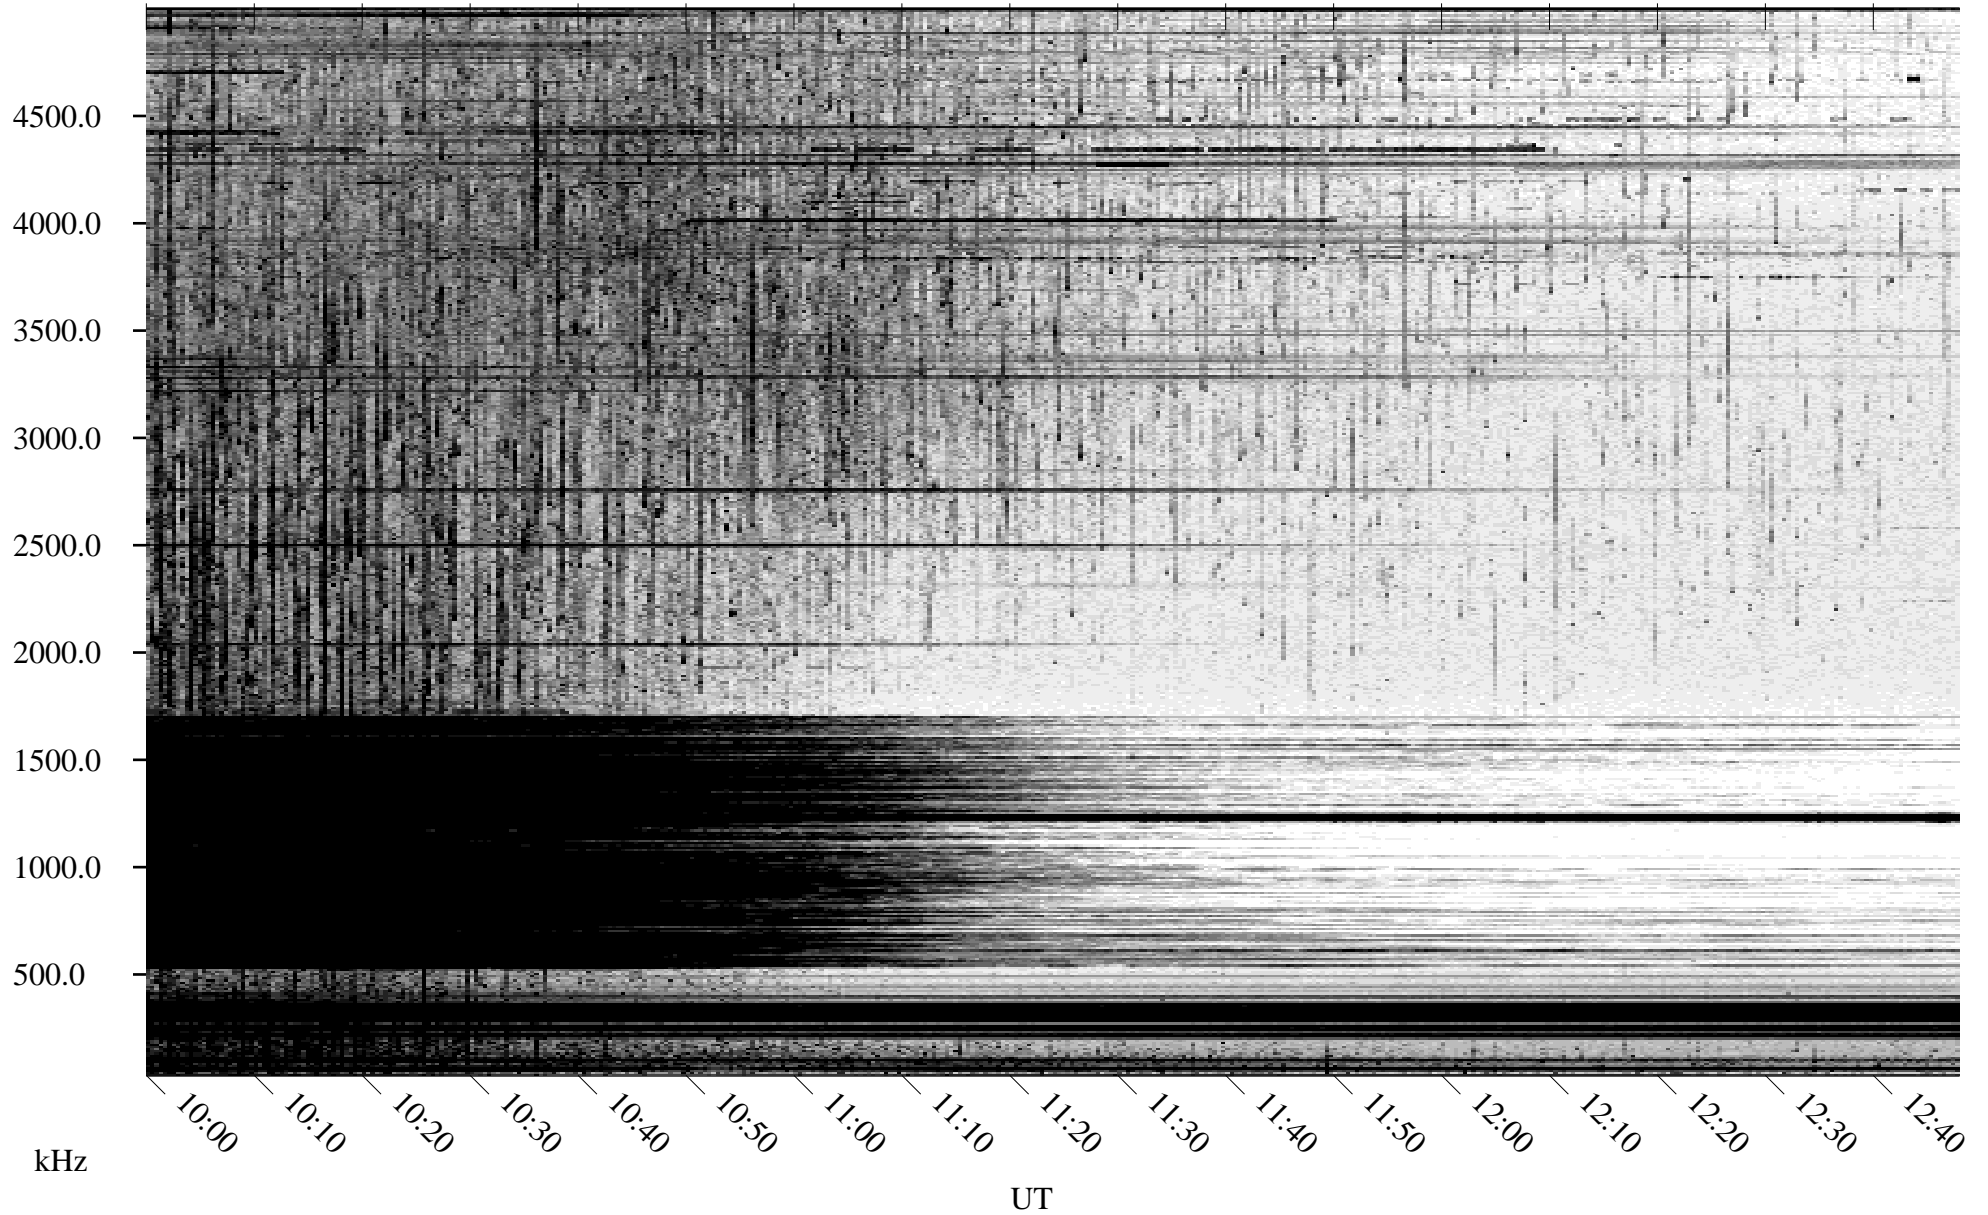

08/25/2004 Churchill, Manitoba

Linear Scale Black = 161 White = 15

ch04238l.r00m max_12

Page 1

08/25/2004 Churchill, Manitoba

Linear Scale Black = 161 White = 15

ch04238l.r00m max_12

Page 2

08/26/2004 Churchill, Manitoba

Linear Scale Black = 161 White = 15

ch04238l.r00m max_12

Page 3

08/26/2004 Churchill, Manitoba

Linear Scale Black = 161 White = 15

ch04238l.r00m max_12

Page 4

08/26/2004 Churchill, Manitoba

Linear Scale Black = 161 White = 15

ch04238l.r00m max_12

Page 5

08/26/2004 Churchill, Manitoba

Linear Scale Black = 161 White = 15

ch04238l.r00m max_12

Page 6

08/26/2004 Churchill, Manitoba

Linear Scale Black = 161 White = 15

ch04238l.r00m max_12

Page 7

08/26/2004 Churchill, Manitoba

Linear Scale Black = 161 White = 15

ch04238l.r00m max_12