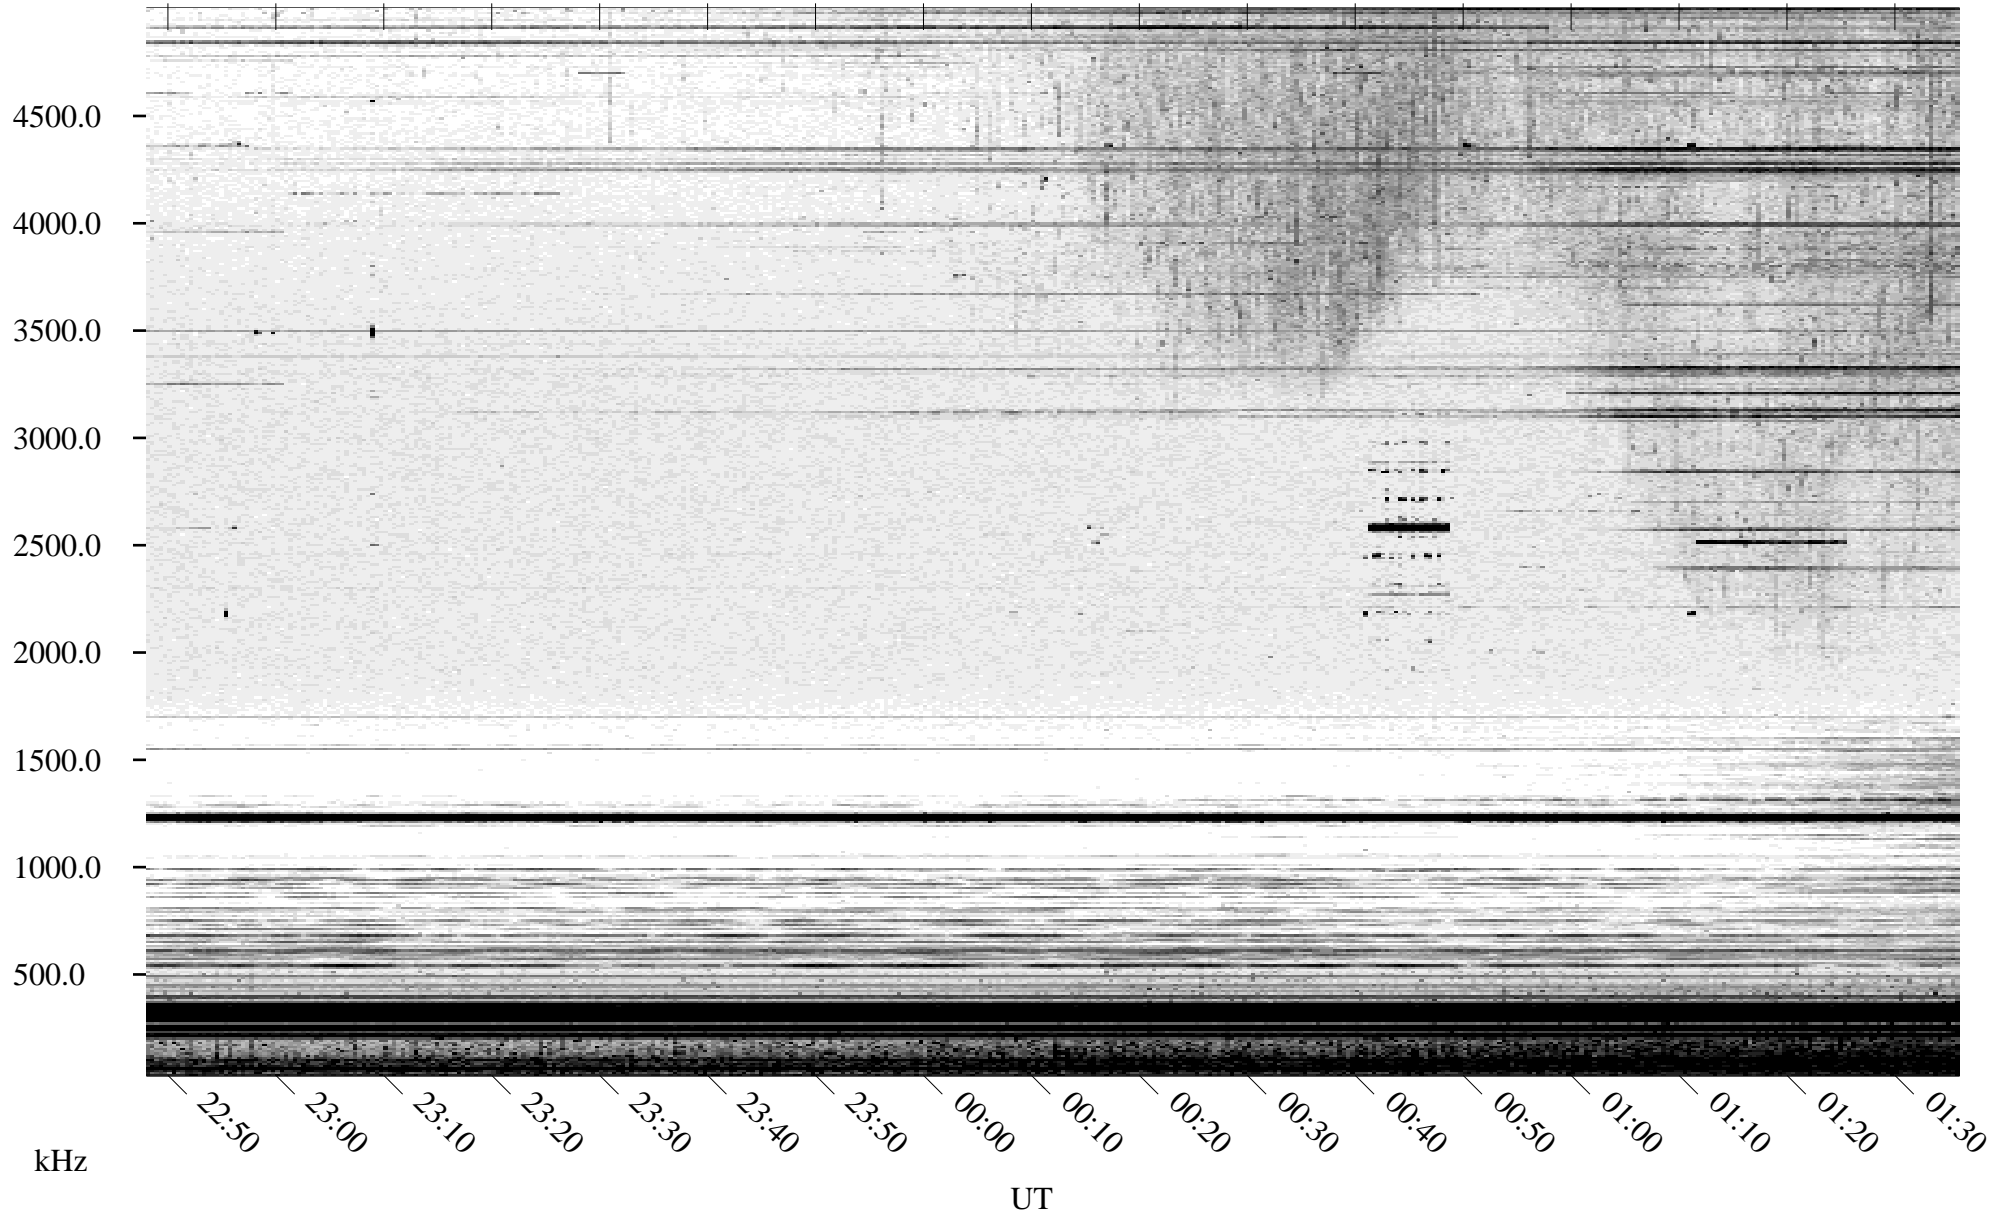

08/25/2004 Churchill, Manitoba

Linear Scale Black = 161 White = 15

ch04238l.r00m max_12

Page 1

08/25/2004 Churchill, Manitoba

Linear Scale Black = 161 White = 15

ch04238l.r00m max_12

Page 2

08/26/2004 Churchill, Manitoba

Linear Scale Black = 161 White = 15

ch04238l.r00m max_12

Page 3

08/26/2004 Churchill, Manitoba

Linear Scale Black = 161 White = 15

ch04238l.r00m max_12

Page 4

08/26/2004 Churchill, Manitoba

Linear Scale Black = 161 White = 15

ch04238l.r00m max_12

Page 5

08/26/2004 Churchill, Manitoba

Linear Scale Black = 161 White = 15

ch04238l.r00m max_12

Page 6

08/26/2004 Churchill, Manitoba

Linear Scale Black = 161 White = 15

ch04238l.r00m max_12

Page 7

08/26/2004 Churchill, Manitoba

Linear Scale Black = 161 White = 15

ch04238l.r00m max_12