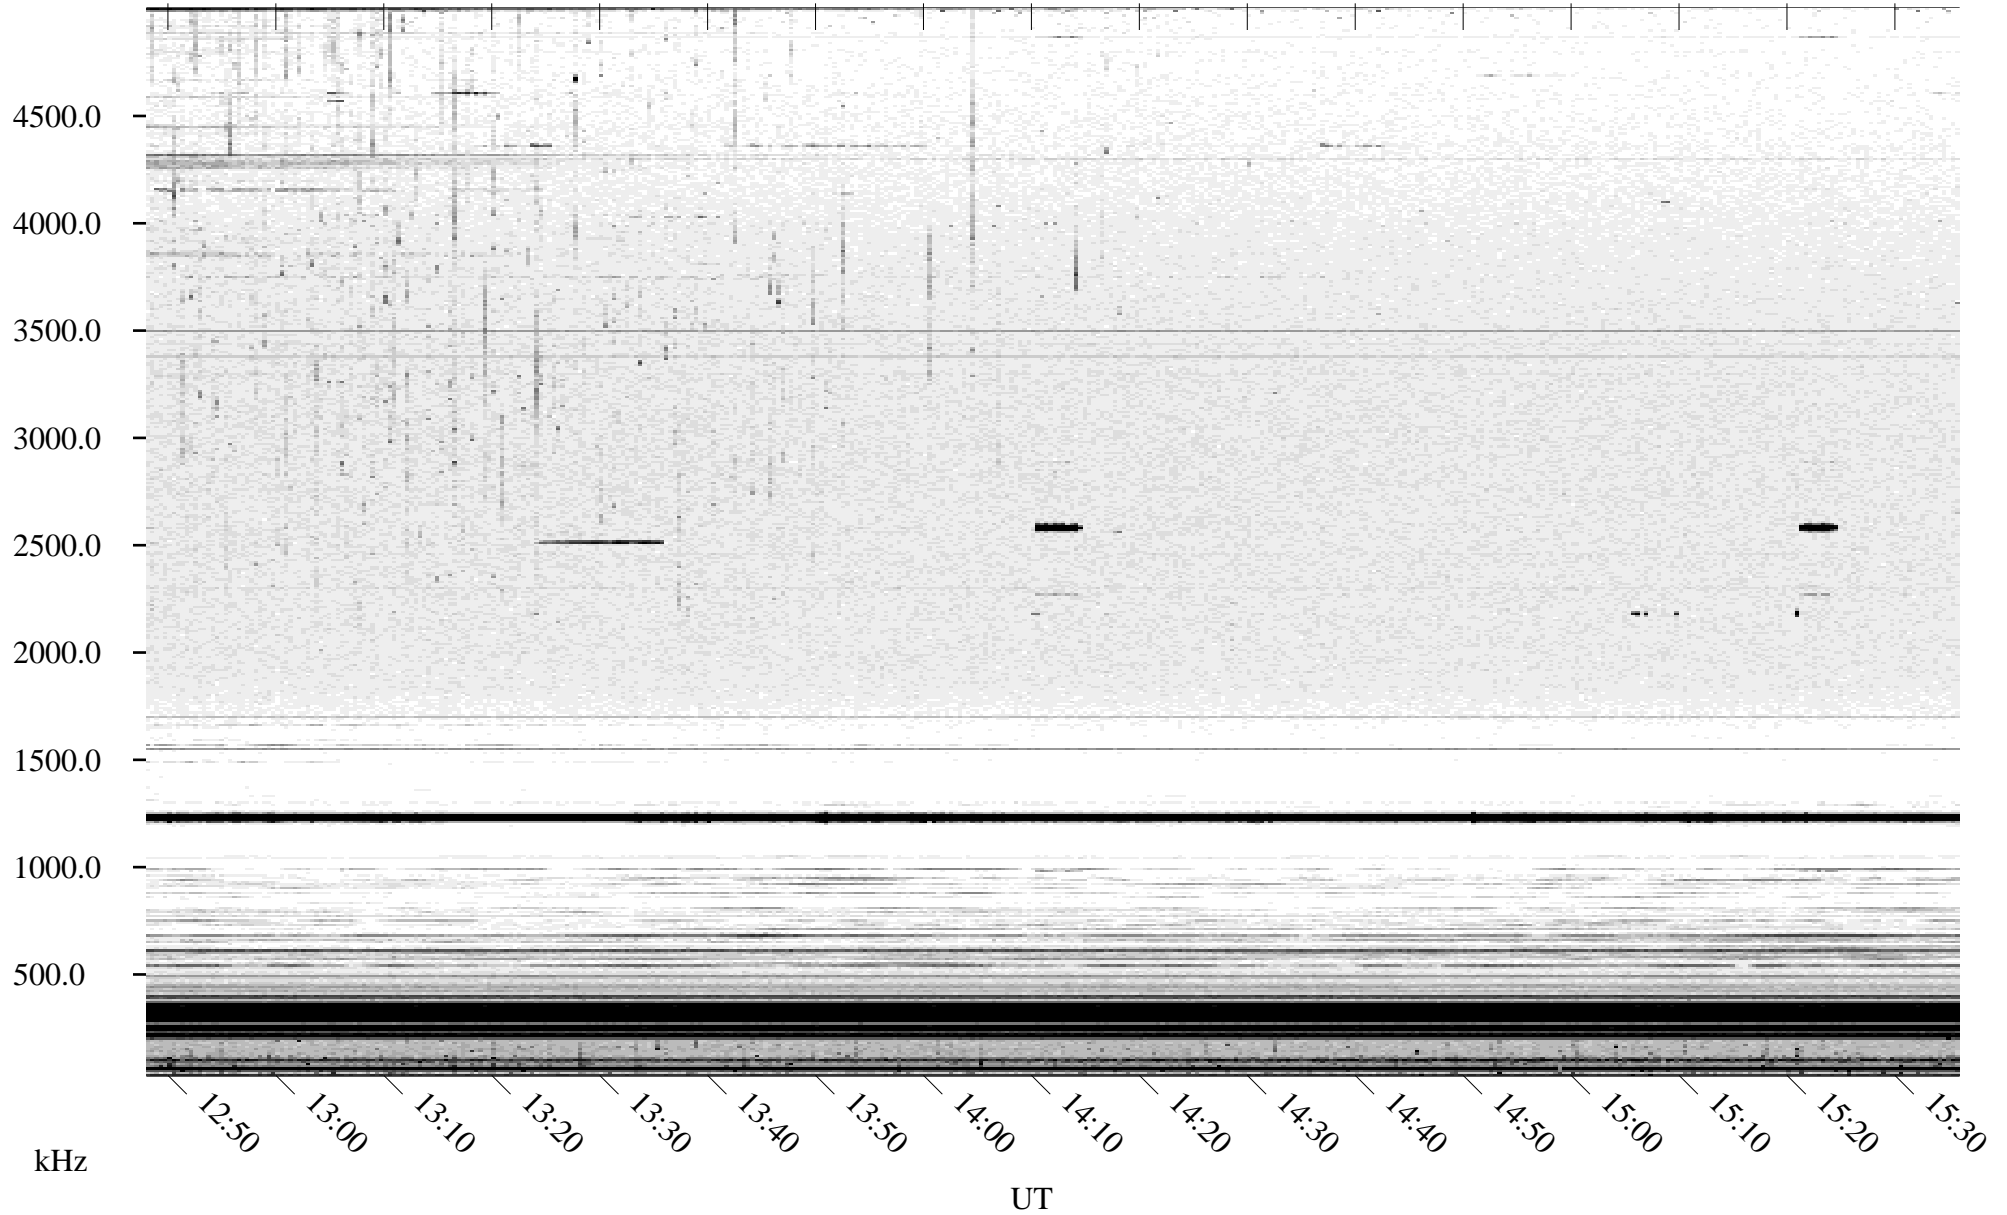

08/25/2004 Churchill, Manitoba

Linear Scale Black = 161 White = 15

ch04238l.r00m max_12

Page 1

08/25/2004 Churchill, Manitoba

Linear Scale Black = 161 White = 15

ch04238l.r00m max_12

Page 2

08/26/2004 Churchill, Manitoba

Linear Scale Black = 161 White = 15

ch04238l.r00m max_12

Page 3

08/26/2004 Churchill, Manitoba

Linear Scale Black = 161 White = 15

ch04238l.r00m max_12

Page 4

08/26/2004 Churchill, Manitoba

Linear Scale Black = 161 White = 15

ch04238l.r00m max_12

Page 5

08/26/2004 Churchill, Manitoba

Linear Scale Black = 161 White = 15

ch04238l.r00m max_12

Page 6

08/26/2004 Churchill, Manitoba

Linear Scale Black = 161 White = 15

ch04238l.r00m max_12

Page 7

08/26/2004 Churchill, Manitoba

Linear Scale Black = 161 White = 15

ch04238l.r00m max_12