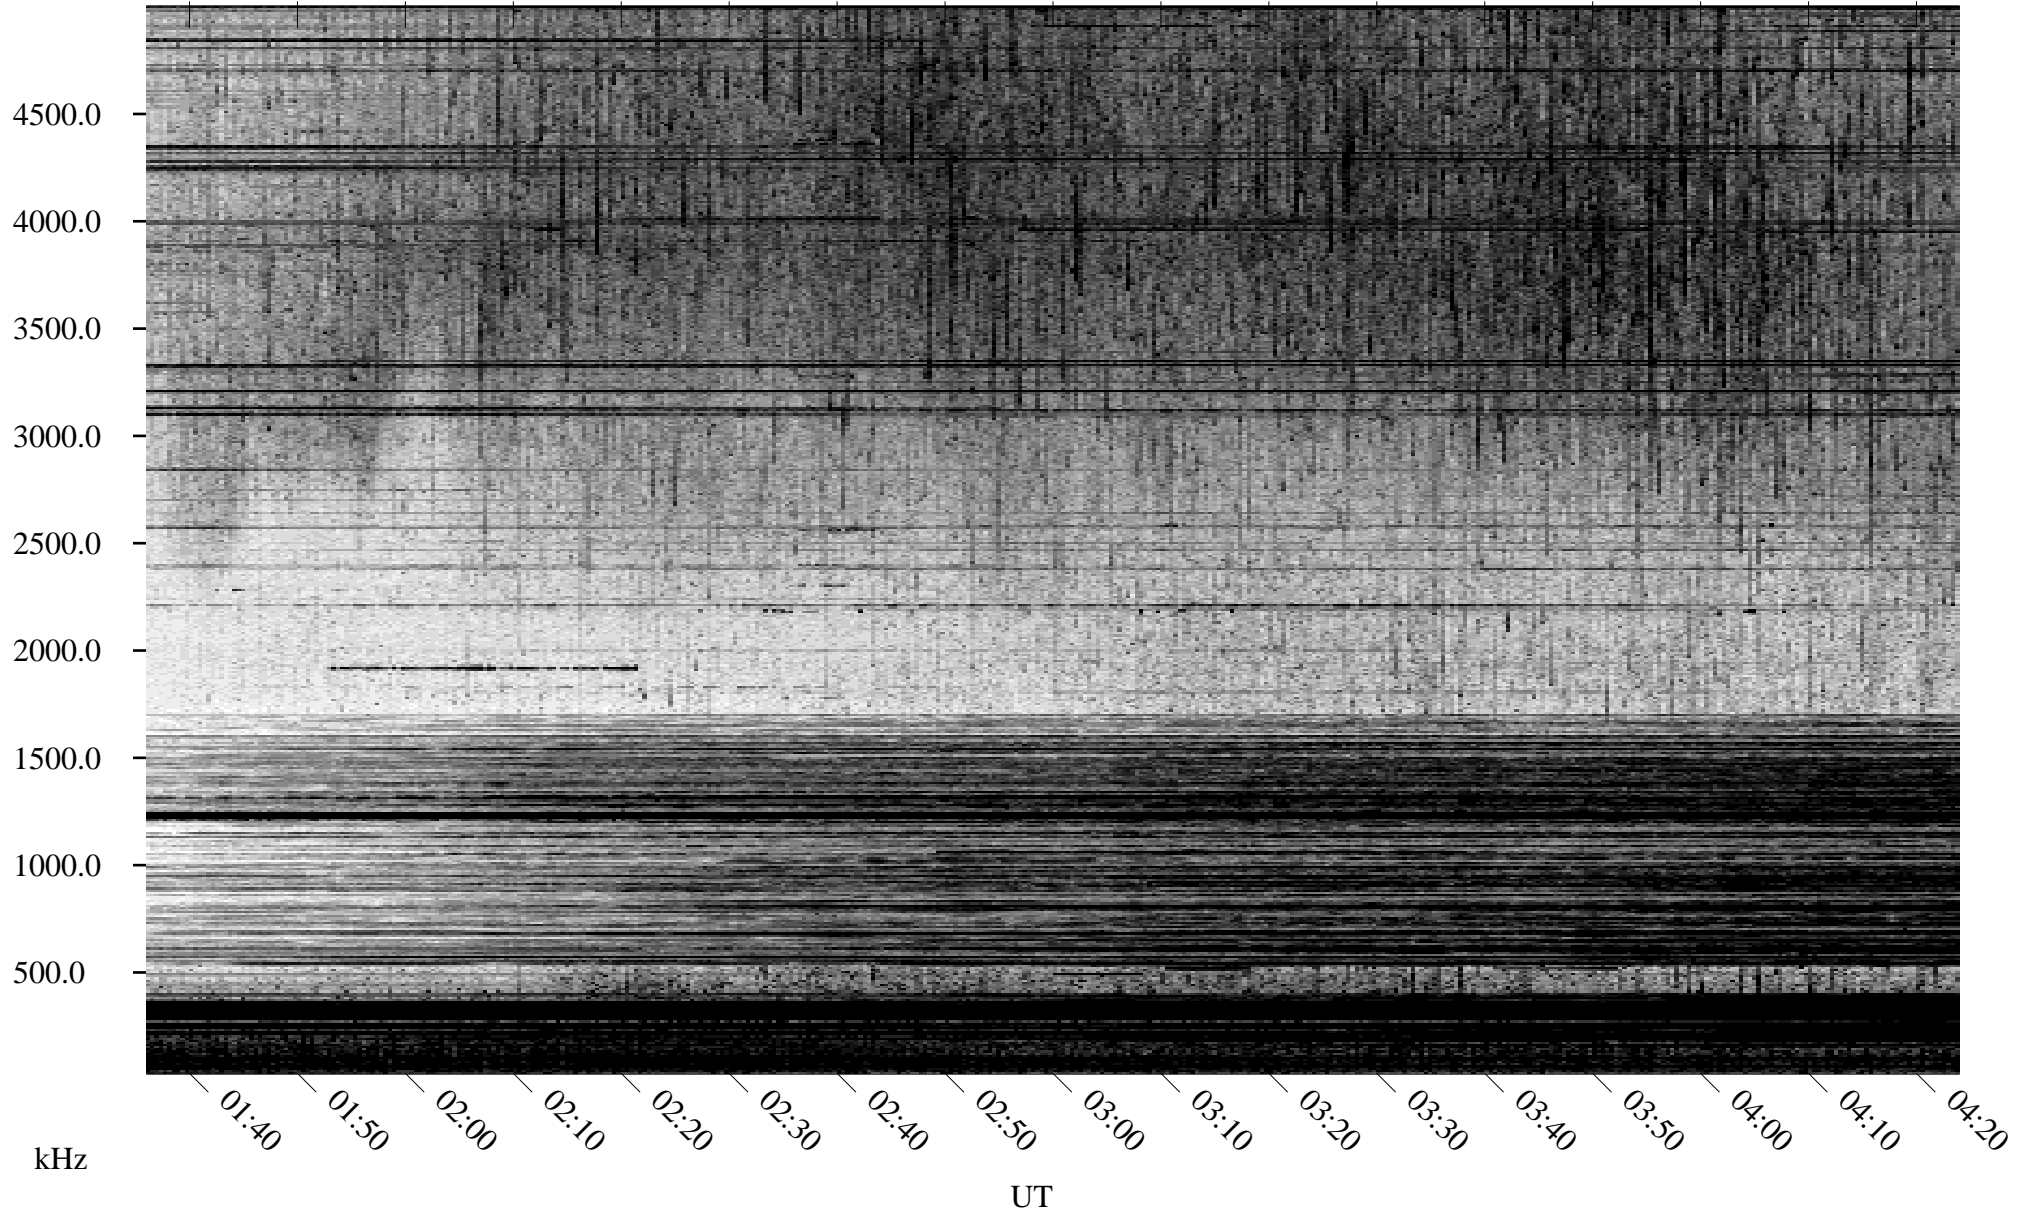

08/25/2004 Churchill, Manitoba

Linear Scale Black = 161 White = 15

ch04238l.r00m max_12

Page 1

08/25/2004 Churchill, Manitoba

Linear Scale Black = 161 White = 15

ch04238l.r00m max_12

Page 2

08/26/2004 Churchill, Manitoba

Linear Scale Black = 161 White = 15

ch04238l.r00m max_12

Page 3

08/26/2004 Churchill, Manitoba

Linear Scale Black = 161 White = 15

ch04238l.r00m max_12

Page 4

08/26/2004 Churchill, Manitoba

Linear Scale Black = 161 White = 15

ch04238l.r00m max_12

Page 5

08/26/2004 Churchill, Manitoba

Linear Scale Black = 161 White = 15

ch04238l.r00m max_12

Page 6

08/26/2004 Churchill, Manitoba

Linear Scale Black = 161 White = 15

ch04238l.r00m max_12

Page 7

08/26/2004 Churchill, Manitoba

Linear Scale Black = 161 White = 15

ch04238l.r00m max_12