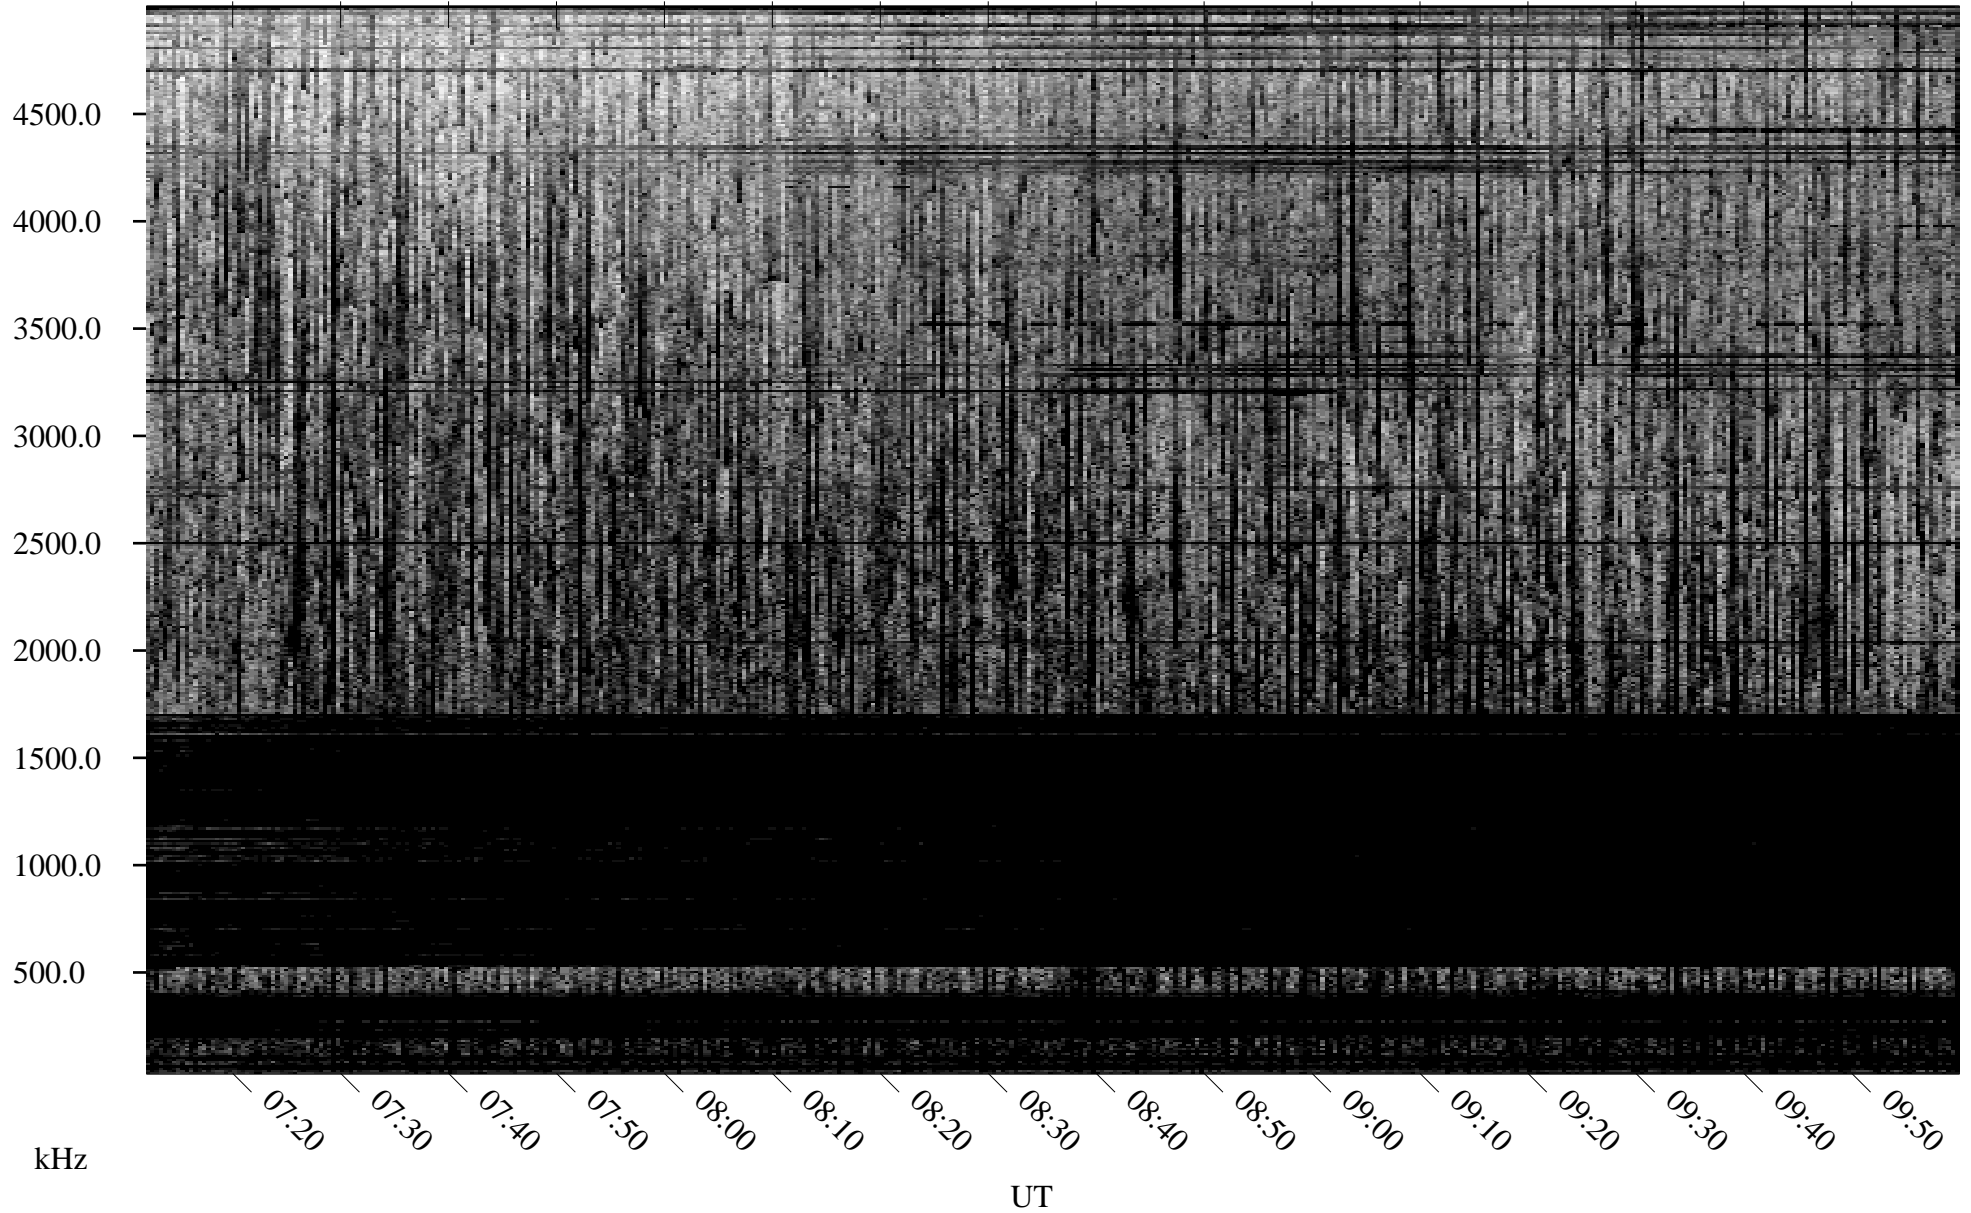

08/25/2004 Churchill, Manitoba

Linear Scale Black = 161 White = 15

ch04238l.r00m max_12

Page 1

08/25/2004 Churchill, Manitoba

Linear Scale Black = 161 White = 15

ch04238l.r00m max_12

Page 2

08/26/2004 Churchill, Manitoba

Linear Scale Black = 161 White = 15

ch04238l.r00m max_12

Page 3

08/26/2004 Churchill, Manitoba

Linear Scale Black = 161 White = 15

ch04238l.r00m max_12

Page 4

08/26/2004 Churchill, Manitoba

Linear Scale Black = 161 White = 15

ch04238l.r00m max_12

Page 5

08/26/2004 Churchill, Manitoba

Linear Scale Black = 161 White = 15

ch04238l.r00m max_12

Page 6

08/26/2004 Churchill, Manitoba

Linear Scale Black = 161 White = 15

ch04238l.r00m max_12

Page 7

08/26/2004 Churchill, Manitoba

Linear Scale Black = 161 White = 15

ch04238l.r00m max_12