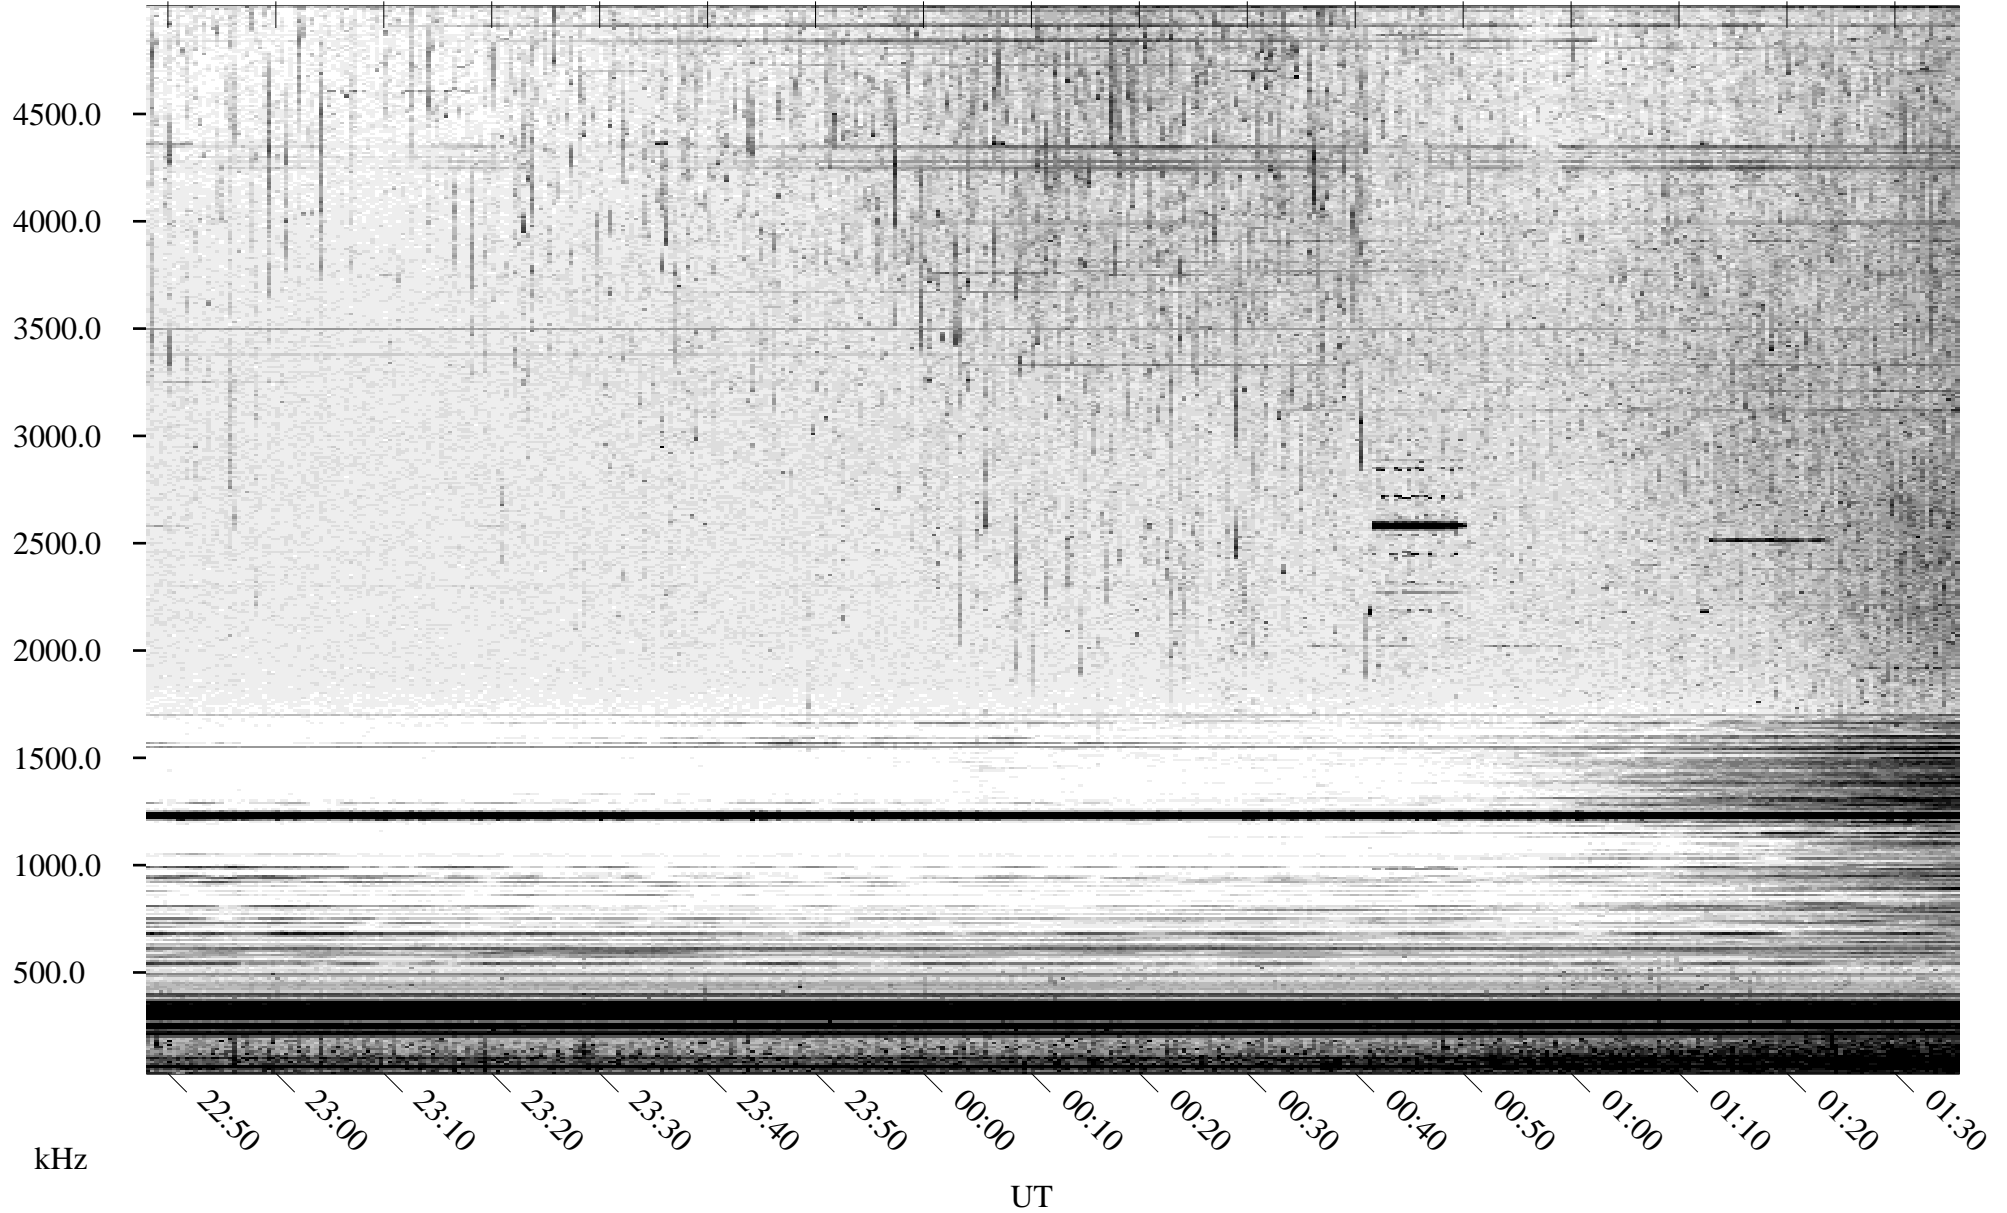

08/26/2004 Churchill, Manitoba

Linear Scale Black = 161 White = 15

ch04239l.r00m max_12

Page 1

08/26/2004 Churchill, Manitoba

Linear Scale Black = 161 White = 15

ch04239l.r00m max_12

Page 2

08/27/2004 Churchill, Manitoba

Linear Scale Black = 161 White = 15

ch04239l.r00m max_12

Page 3

08/27/2004 Churchill, Manitoba

Linear Scale Black = 161 White = 15

ch04239l.r00m max_12

Page 4

08/27/2004 Churchill, Manitoba

Linear Scale Black = 161 White = 15

ch04239l.r00m max_12

Page 5

08/27/2004 Churchill, Manitoba

Linear Scale Black = 161 White = 15

ch04239l.r00m max_12

Page 6

08/27/2004 Churchill, Manitoba

Linear Scale Black = 161 White = 15

ch04239l.r00m max_12

Page 7

08/27/2004 Churchill, Manitoba

Linear Scale Black = 161 White = 15

ch04239l.r00m max_12

Page 8