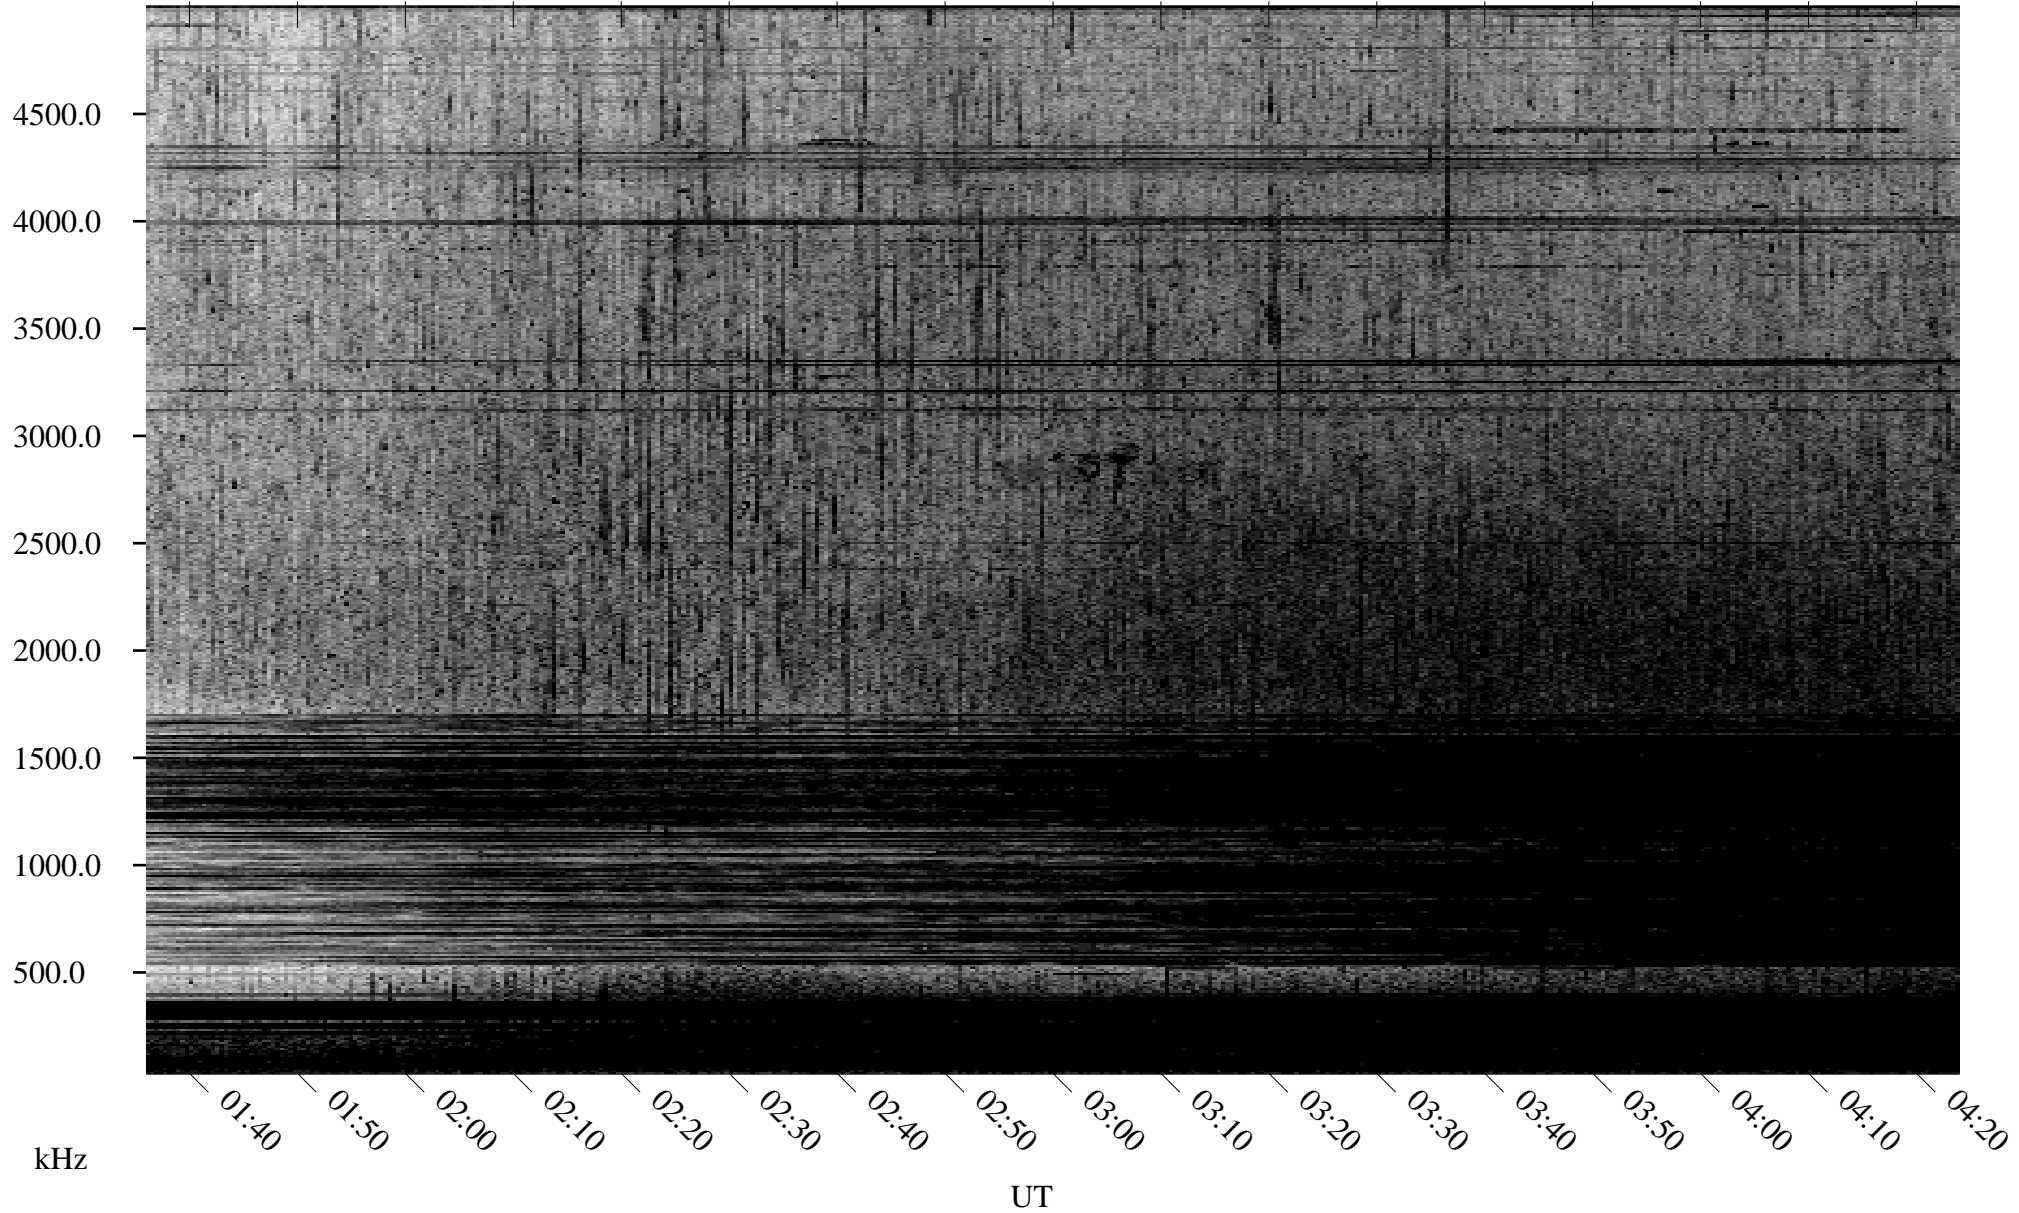

08/26/2004 Churchill, Manitoba

Linear Scale Black = 161 White = 15

ch04239l.r00m max_12

Page 1

08/26/2004 Churchill, Manitoba

Linear Scale Black = 161 White = 15

ch04239l.r00m max_12

Page 2

08/27/2004 Churchill, Manitoba

Linear Scale Black = 161 White = 15

ch04239l.r00m max_12

Page 3

08/27/2004 Churchill, Manitoba

Linear Scale Black = 161 White = 15

ch04239l.r00m max_12

Page 4

08/27/2004 Churchill, Manitoba

Linear Scale Black = 161 White = 15

ch04239l.r00m max_12

Page 5

08/27/2004 Churchill, Manitoba

Linear Scale Black = 161 White = 15

ch04239l.r00m max_12

Page 6

08/27/2004 Churchill, Manitoba

Linear Scale Black = 161 White = 15

ch04239l.r00m max_12

Page 7

08/27/2004 Churchill, Manitoba

Linear Scale Black = 161 White = 15

ch04239l.r00m max_12

Page 8