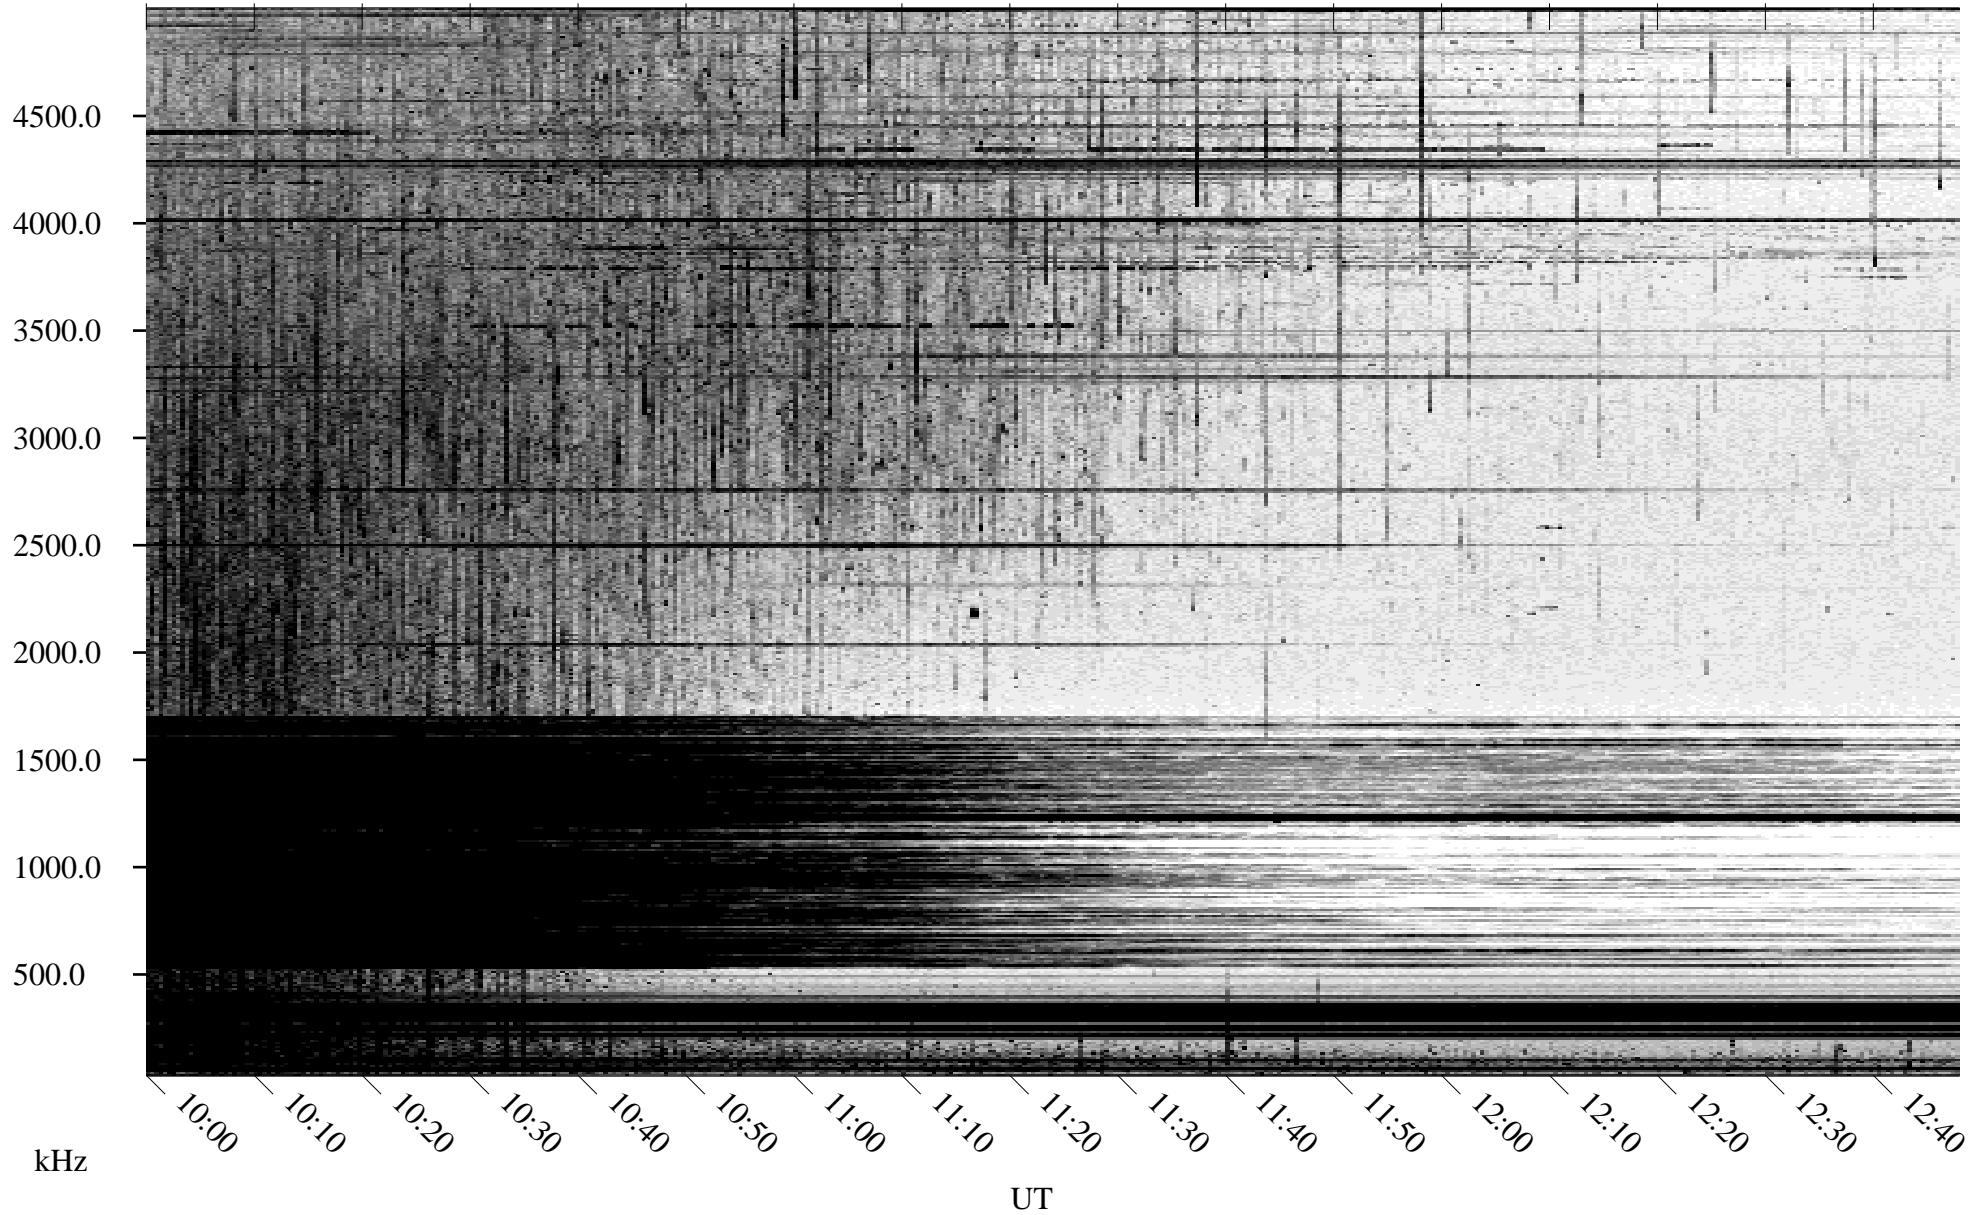

08/26/2004 Churchill, Manitoba

Linear Scale Black = 161 White = 15

ch04239l.r00m max_12

Page 1

08/26/2004 Churchill, Manitoba

Linear Scale Black = 161 White = 15

ch04239l.r00m max_12

Page 2

08/27/2004 Churchill, Manitoba

Linear Scale Black = 161 White = 15

ch04239l.r00m max_12

Page 3

08/27/2004 Churchill, Manitoba

Linear Scale Black = 161 White = 15

ch04239l.r00m max_12

Page 4

08/27/2004 Churchill, Manitoba

Linear Scale Black = 161 White = 15

ch04239l.r00m max_12

Page 5

08/27/2004 Churchill, Manitoba

Linear Scale Black = 161 White = 15

ch04239l.r00m max_12

Page 6

08/27/2004 Churchill, Manitoba

Linear Scale Black = 161 White = 15

ch04239l.r00m max_12

Page 7

08/27/2004 Churchill, Manitoba

Linear Scale Black = 161 White = 15

ch04239l.r00m max_12

Page 8