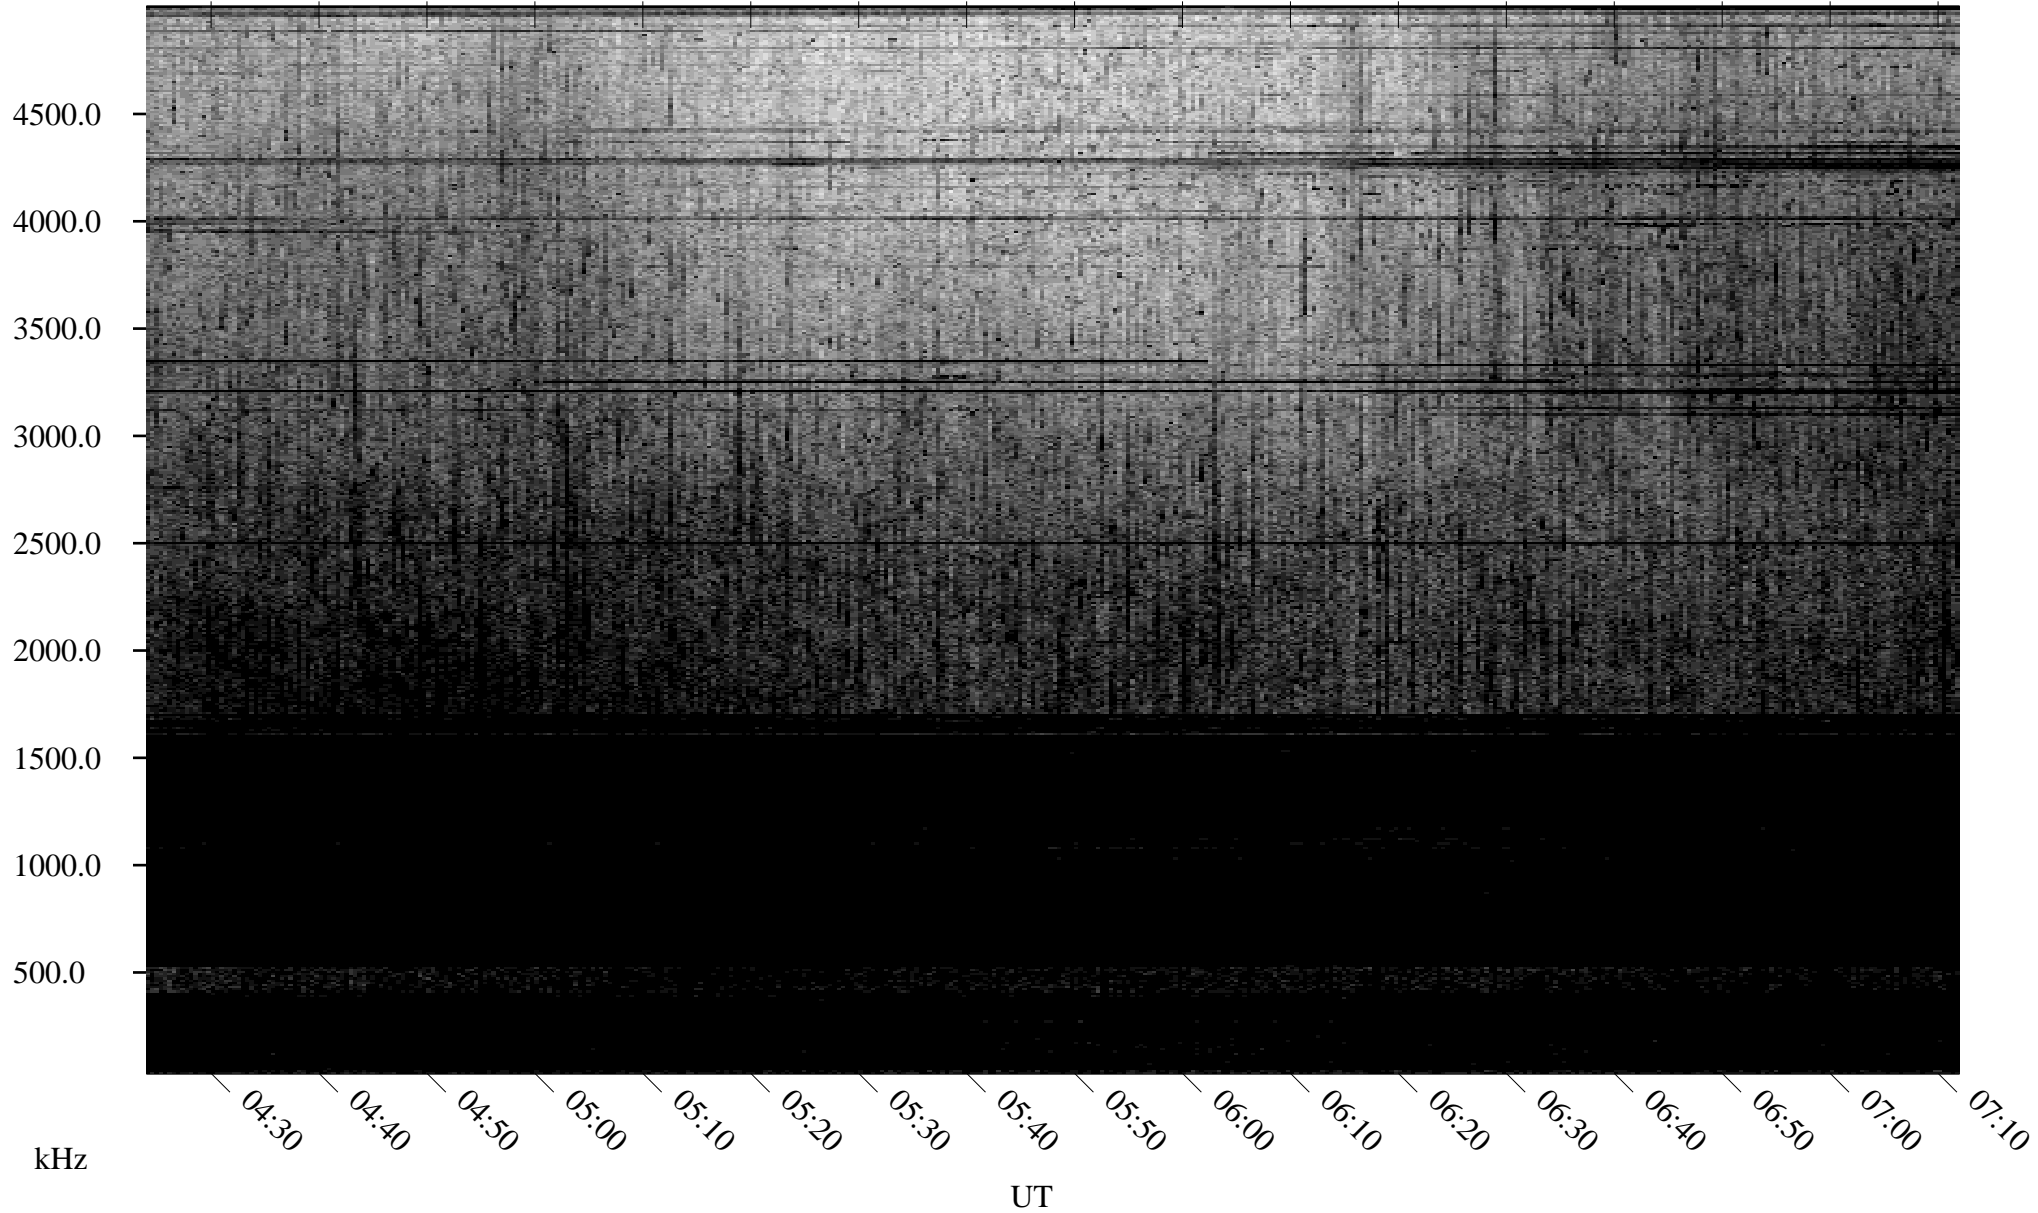

08/26/2004 Churchill, Manitoba

Linear Scale Black = 161 White = 15

ch04239l.r00m max_12

Page 1

08/26/2004 Churchill, Manitoba

Linear Scale Black = 161 White = 15

ch04239l.r00m max_12

Page 2

08/27/2004 Churchill, Manitoba

Linear Scale Black = 161 White = 15

ch04239l.r00m max_12

Page 3

08/27/2004 Churchill, Manitoba

Linear Scale Black = 161 White = 15

ch04239l.r00m max_12

Page 4

08/27/2004 Churchill, Manitoba

Linear Scale Black = 161 White = 15

ch04239l.r00m max_12

Page 5

08/27/2004 Churchill, Manitoba

Linear Scale Black = 161 White = 15

ch04239l.r00m max_12

Page 6

08/27/2004 Churchill, Manitoba

Linear Scale Black = 161 White = 15

ch04239l.r00m max_12

Page 7

08/27/2004 Churchill, Manitoba

Linear Scale Black = 161 White = 15

ch04239l.r00m max_12

Page 8