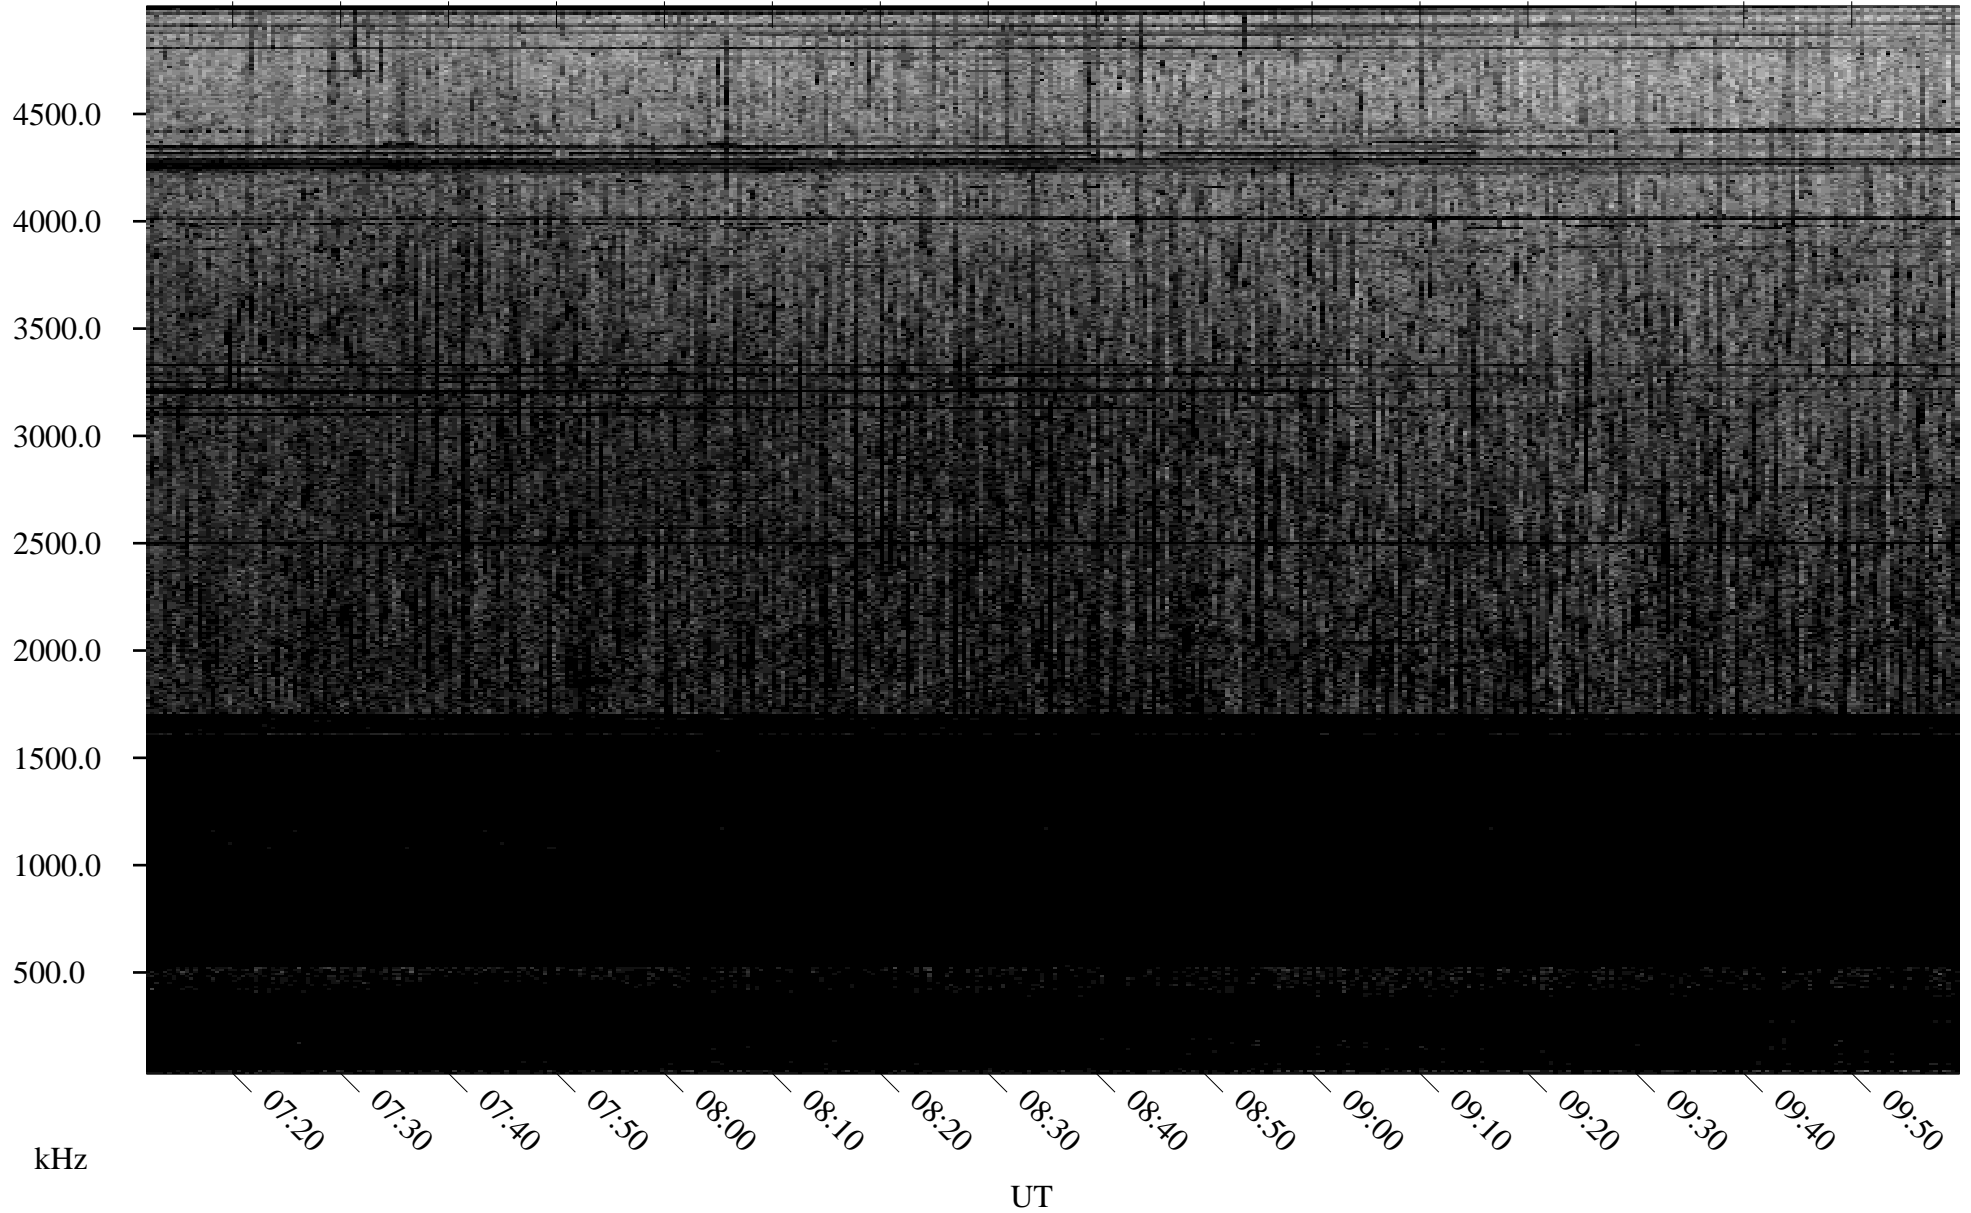

08/26/2004 Churchill, Manitoba

Linear Scale Black = 161 White = 15

ch04239l.r00m max_12

Page 1

08/26/2004 Churchill, Manitoba

Linear Scale Black = 161 White = 15

ch04239l.r00m max_12

Page 2

08/27/2004 Churchill, Manitoba

Linear Scale Black = 161 White = 15

ch04239l.r00m max_12

Page 3

08/27/2004 Churchill, Manitoba

Linear Scale Black = 161 White = 15

ch04239l.r00m max_12

Page 4

08/27/2004 Churchill, Manitoba

Linear Scale Black = 161 White = 15

ch04239l.r00m max_12

Page 5

08/27/2004 Churchill, Manitoba

Linear Scale Black = 161 White = 15

ch04239l.r00m max_12

Page 6

08/27/2004 Churchill, Manitoba

Linear Scale Black = 161 White = 15

ch04239l.r00m max_12

Page 7

08/27/2004 Churchill, Manitoba

Linear Scale Black = 161 White = 15

ch04239l.r00m max_12

Page 8