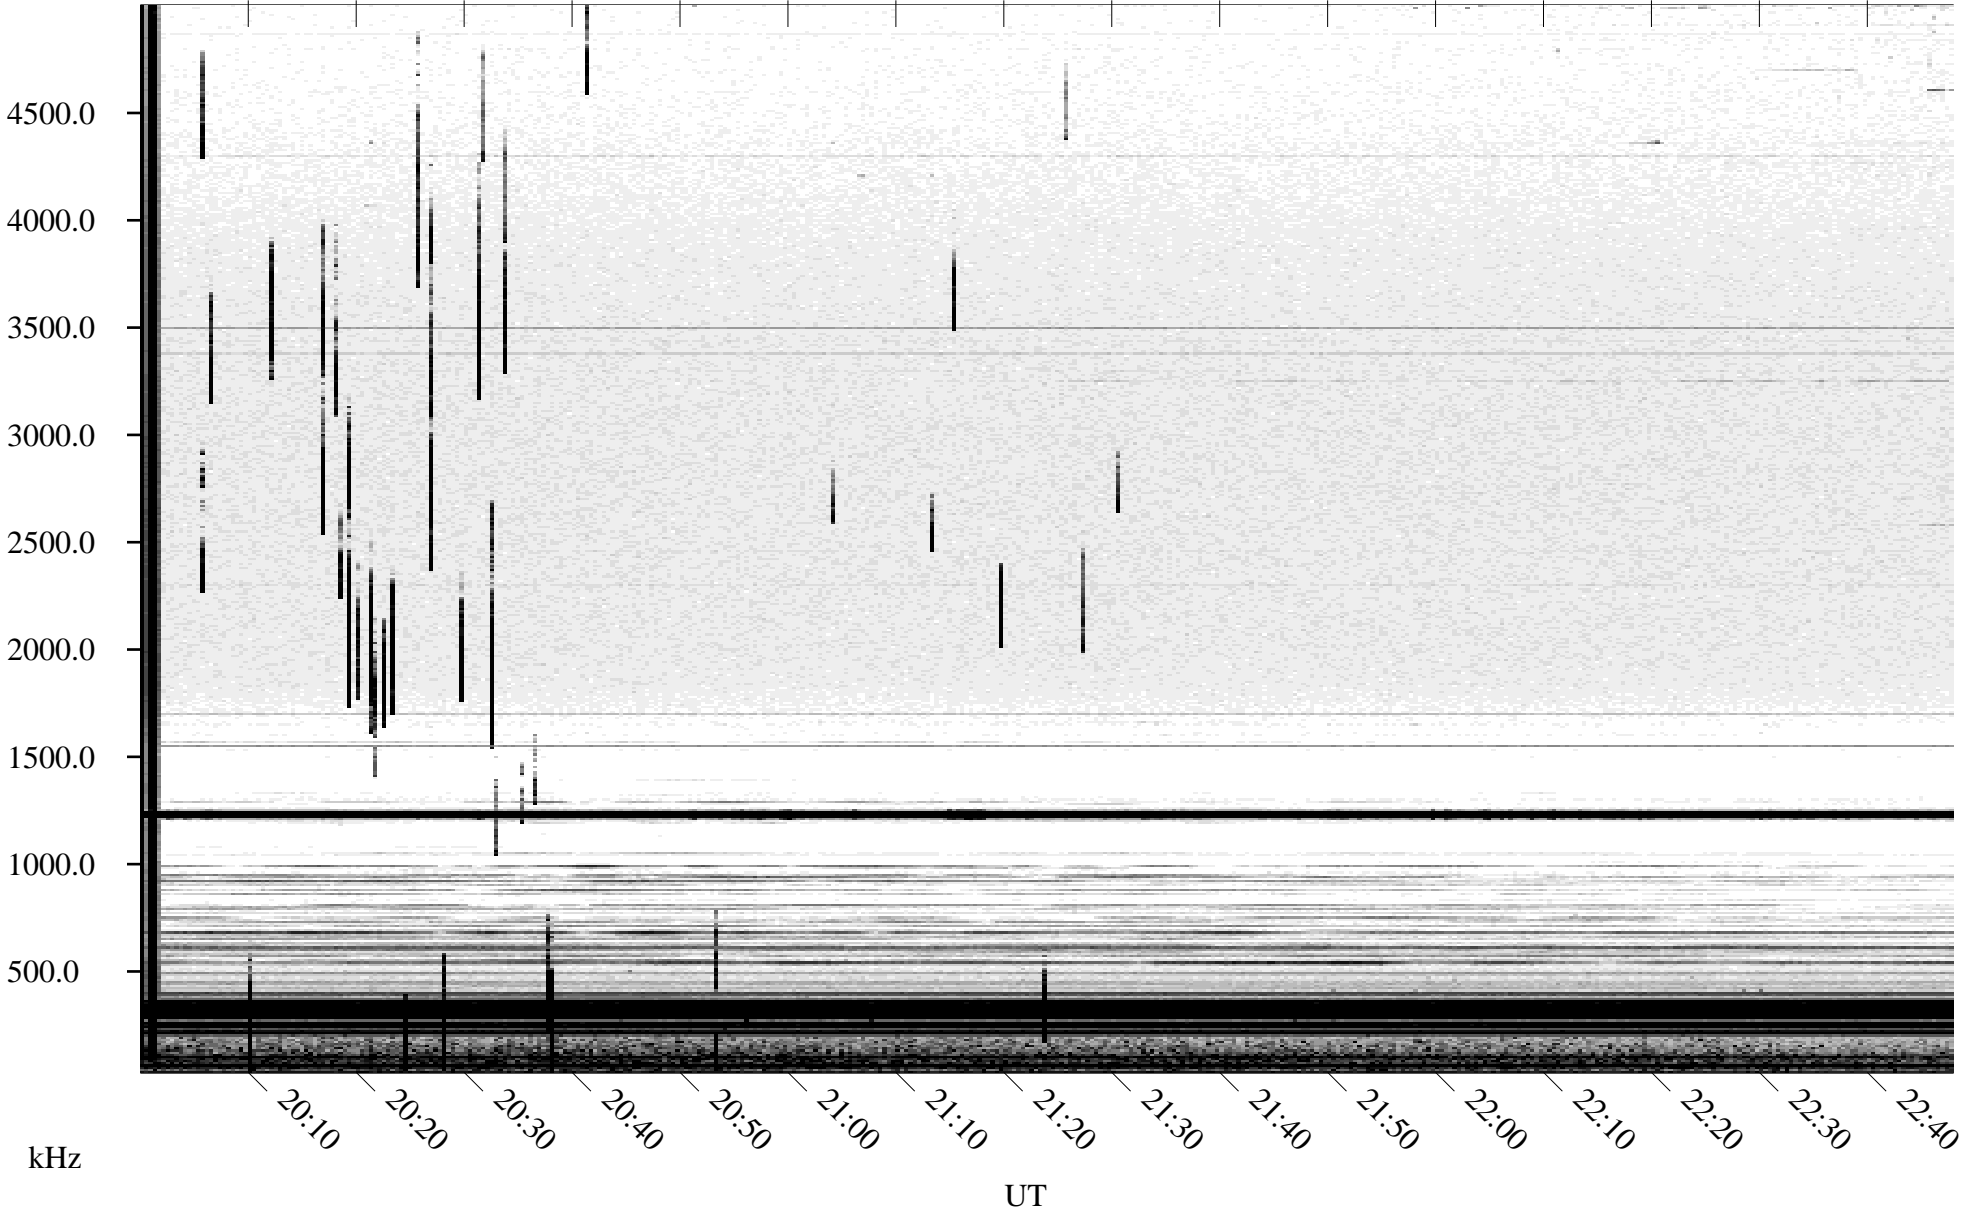

08/27/2004 Churchill, Manitoba

Linear Scale Black = 161 White = 15

ch04240l.r00m max_12

08/27/2004 Churchill, Manitoba

Linear Scale Black = 161 White = 15

ch04240l.r00m max_12

Page 2

08/28/2004 Churchill, Manitoba

Linear Scale Black = 161 White = 15

ch04240l.r00m max_12

Page 3

08/28/2004 Churchill, Manitoba

Linear Scale Black = 161 White = 15

ch04240l.r00m max_12

Page 4

08/28/2004 Churchill, Manitoba

Linear Scale Black = 161 White = 15

ch04240l.r00m max_12

Page 5

08/28/2004 Churchill, Manitoba

Linear Scale Black = 161 White = 15

ch04240l.r00m max_12

Page 6

08/28/2004 Churchill, Manitoba

Linear Scale Black = 161 White = 15

ch04240l.r00m max_12

Page 7

08/28/2004 Churchill, Manitoba

Linear Scale Black = 161 White = 15

ch04240l.r00m max_12

Page 8