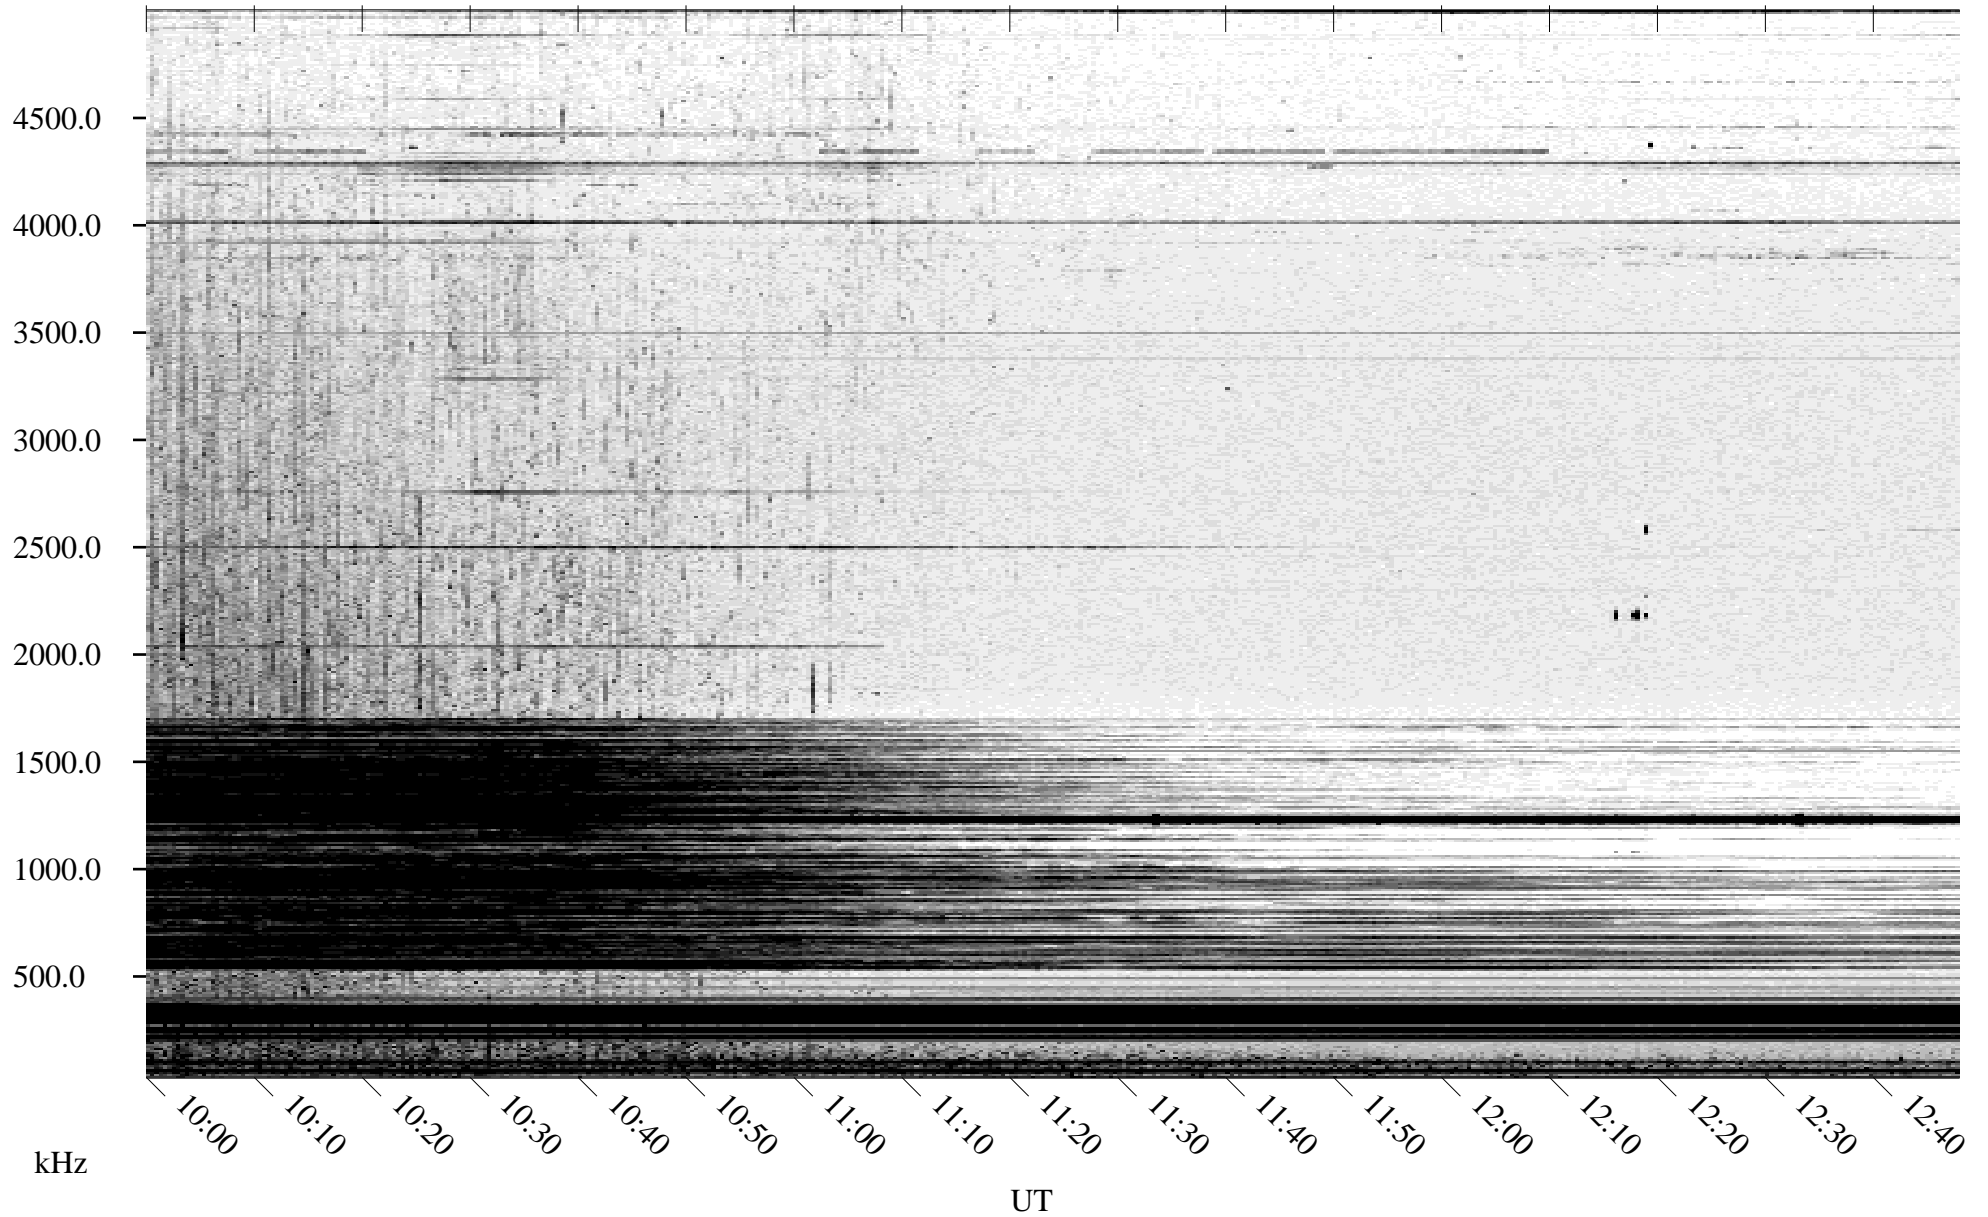

08/27/2004 Churchill, Manitoba

Linear Scale Black = 161 White = 15

ch04240l.r00m max_12

08/27/2004 Churchill, Manitoba

Linear Scale Black = 161 White = 15

ch04240l.r00m max_12

Page 2

08/28/2004 Churchill, Manitoba

Linear Scale Black = 161 White = 15

ch04240l.r00m max_12

Page 3

08/28/2004 Churchill, Manitoba

Linear Scale Black = 161 White = 15

ch04240l.r00m max_12

Page 4

08/28/2004 Churchill, Manitoba

Linear Scale Black = 161 White = 15

ch04240l.r00m max_12

Page 5

08/28/2004 Churchill, Manitoba

Linear Scale Black = 161 White = 15

ch04240l.r00m max_12

Page 6

08/28/2004 Churchill, Manitoba

Linear Scale Black = 161 White = 15

ch04240l.r00m max_12

Page 7

08/28/2004 Churchill, Manitoba

Linear Scale Black = 161 White = 15

ch04240l.r00m max_12

Page 8