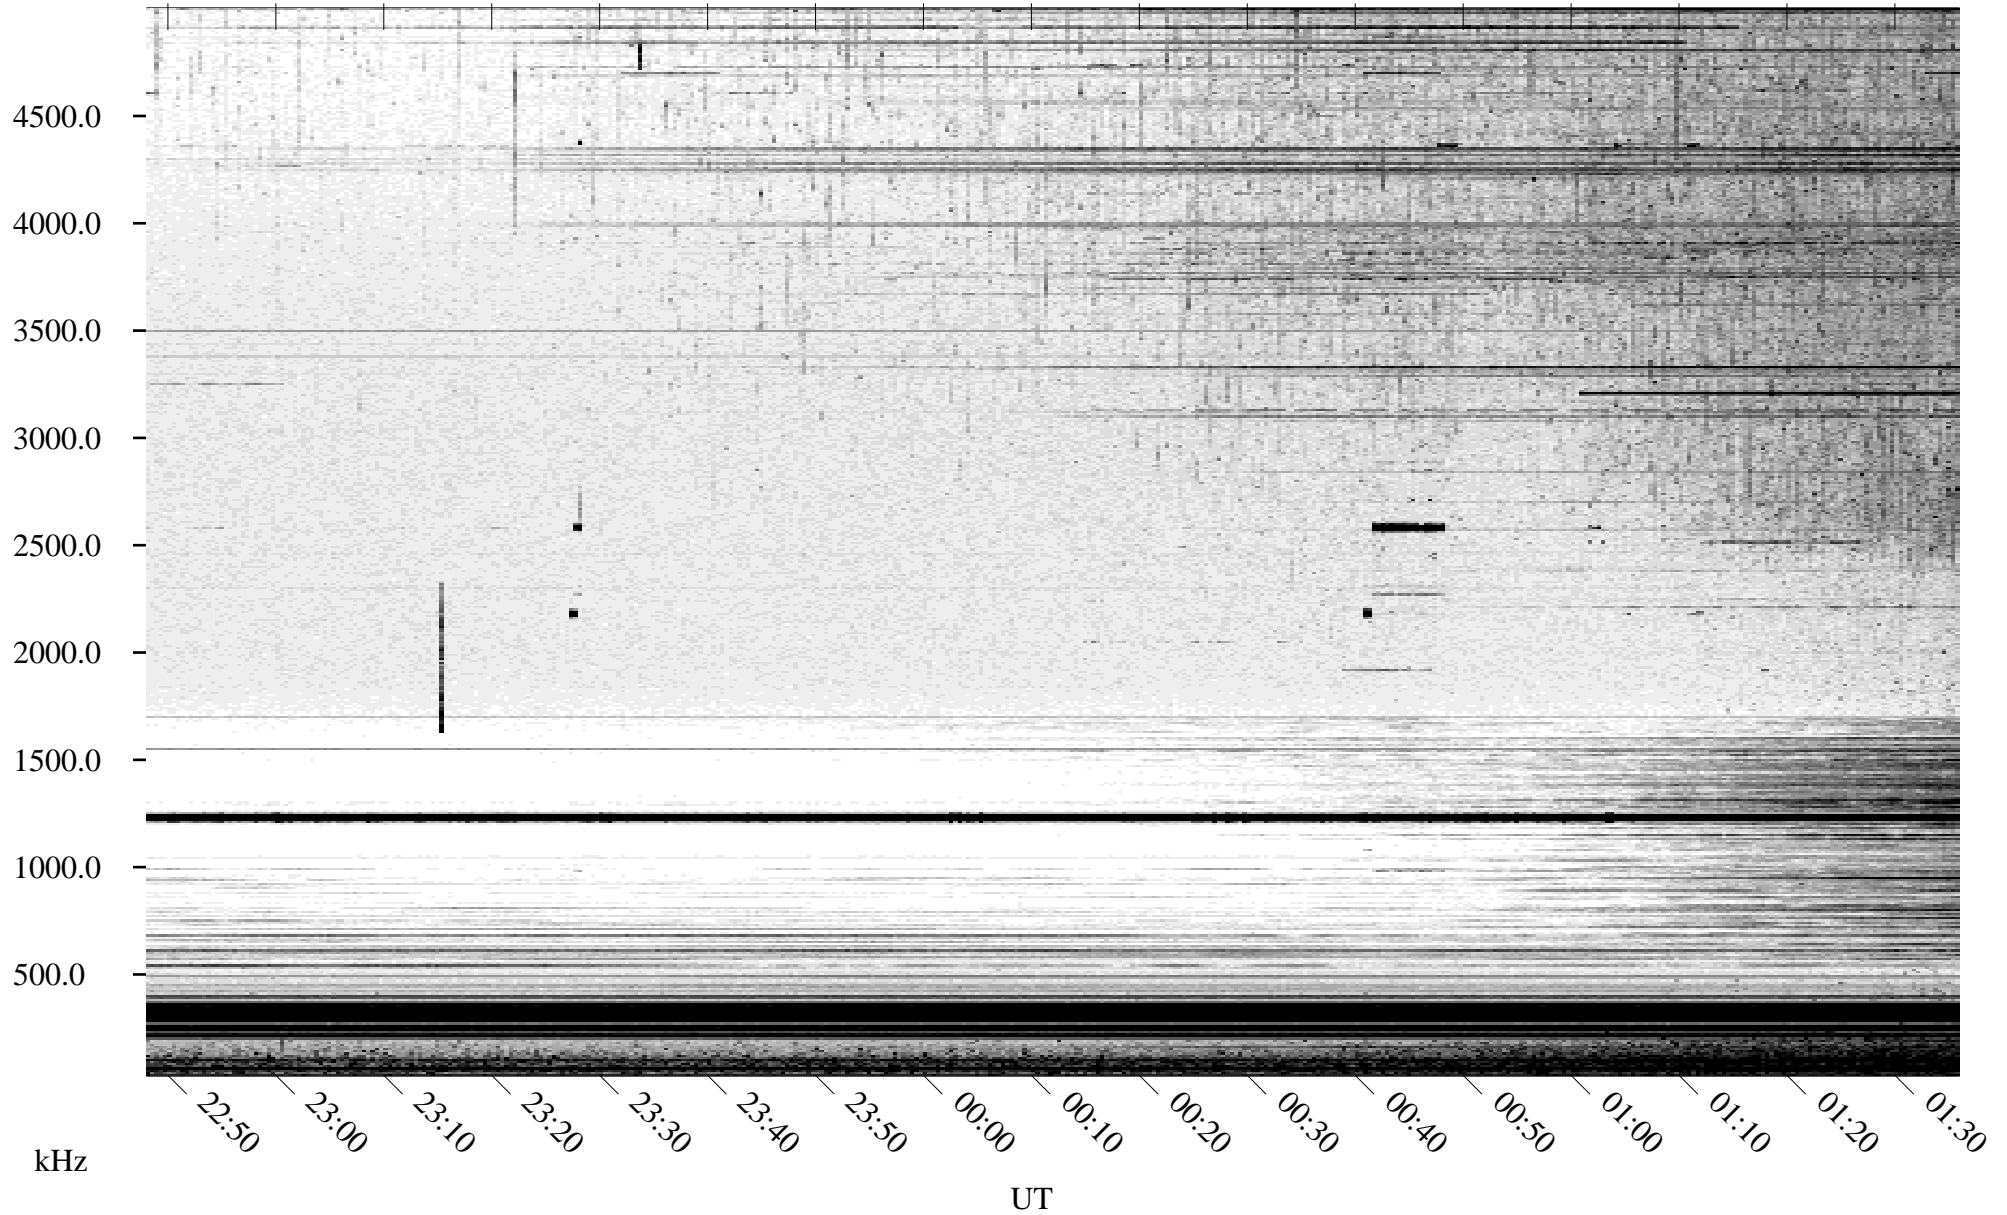

08/27/2004 Churchill, Manitoba

Linear Scale Black = 161 White = 15

ch04240l.r00m max_12

08/27/2004 Churchill, Manitoba

Linear Scale Black = 161 White = 15

ch04240l.r00m max_12

Page 2

08/28/2004 Churchill, Manitoba

Linear Scale Black = 161 White = 15

ch04240l.r00m max_12

Page 3

08/28/2004 Churchill, Manitoba

Linear Scale Black = 161 White = 15

ch04240l.r00m max_12

Page 4

08/28/2004 Churchill, Manitoba

Linear Scale Black = 161 White = 15

ch04240l.r00m max_12

Page 5

08/28/2004 Churchill, Manitoba

Linear Scale Black = 161 White = 15

ch04240l.r00m max_12

Page 6

08/28/2004 Churchill, Manitoba

Linear Scale Black = 161 White = 15

ch04240l.r00m max_12

Page 7

08/28/2004 Churchill, Manitoba

Linear Scale Black = 161 White = 15

ch04240l.r00m max_12

Page 8