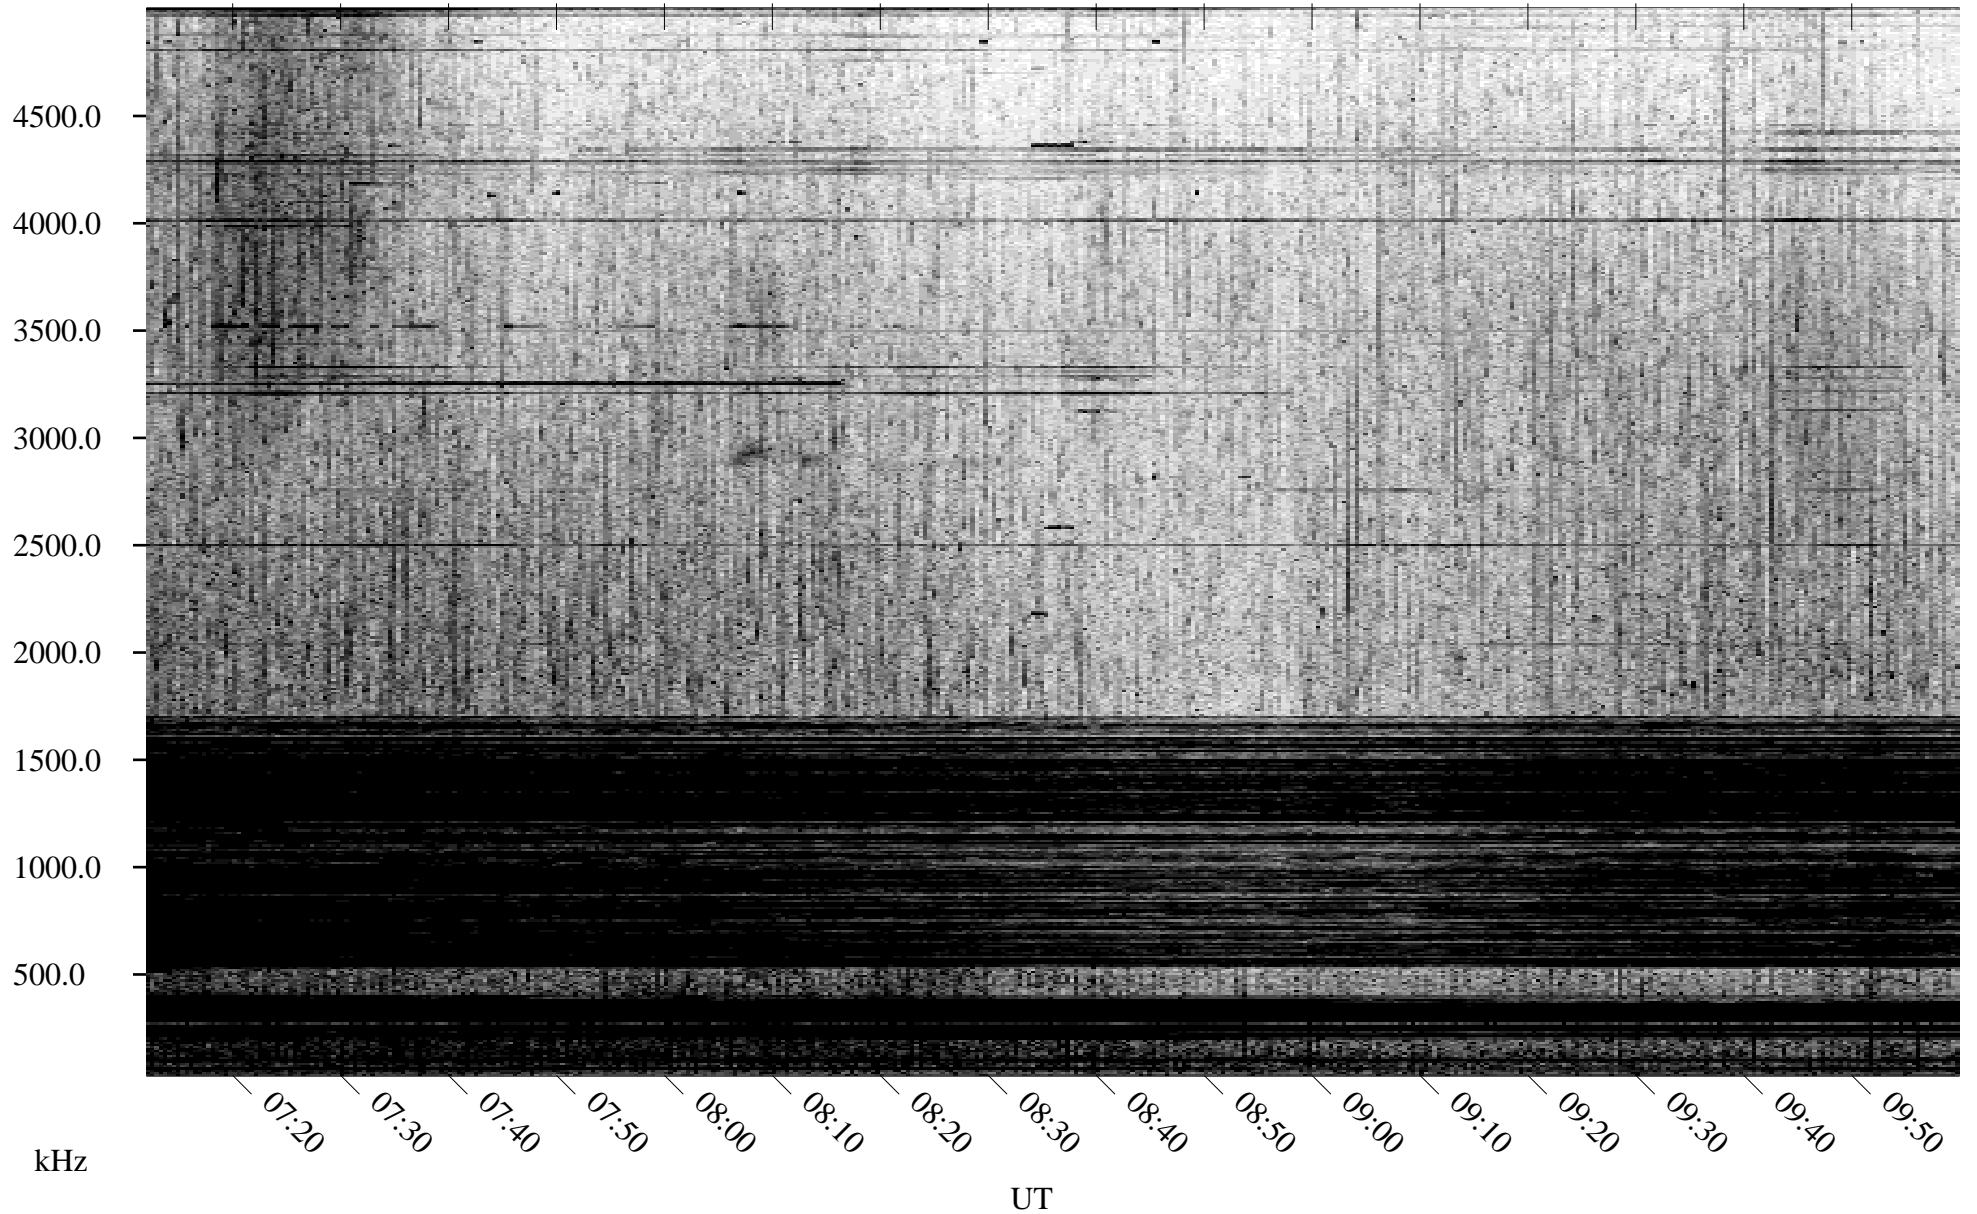

08/27/2004 Churchill, Manitoba

Linear Scale Black = 161 White = 15

ch04240l.r00m max_12

08/27/2004 Churchill, Manitoba

Linear Scale Black = 161 White = 15

ch04240l.r00m max_12

Page 2

08/28/2004 Churchill, Manitoba

Linear Scale Black = 161 White = 15

ch04240l.r00m max_12

Page 3

08/28/2004 Churchill, Manitoba

Linear Scale Black = 161 White = 15

ch04240l.r00m max_12

Page 4

08/28/2004 Churchill, Manitoba

Linear Scale Black = 161 White = 15

ch04240l.r00m max_12

Page 5

08/28/2004 Churchill, Manitoba

Linear Scale Black = 161 White = 15

ch04240l.r00m max_12

Page 6

08/28/2004 Churchill, Manitoba

Linear Scale Black = 161 White = 15

ch04240l.r00m max_12

Page 7

08/28/2004 Churchill, Manitoba

Linear Scale Black = 161 White = 15

ch04240l.r00m max_12

Page 8