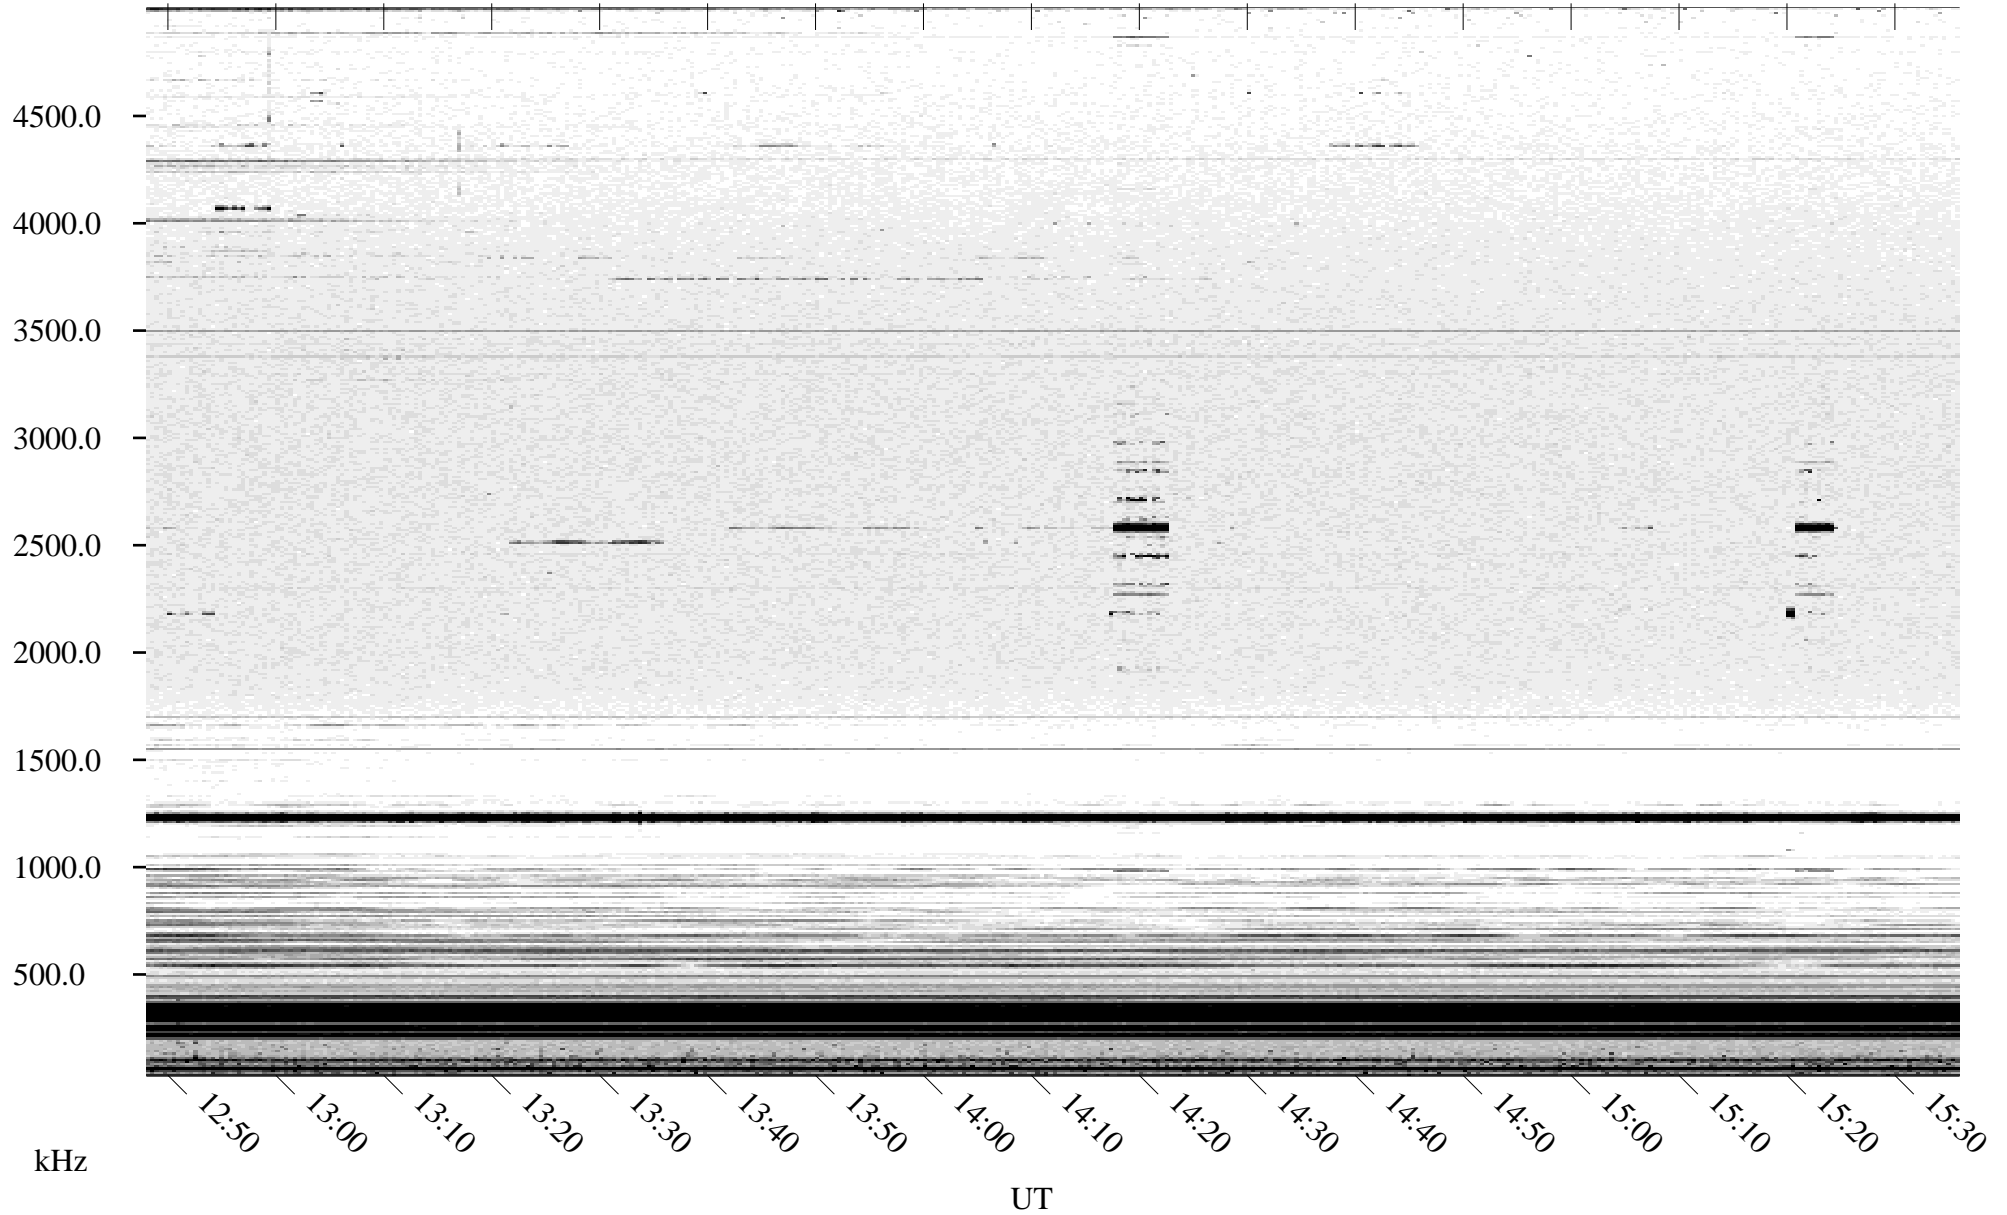

08/27/2004 Churchill, Manitoba

Linear Scale Black = 161 White = 15

ch04240l.r00m max_12

08/27/2004 Churchill, Manitoba

Linear Scale Black = 161 White = 15

ch04240l.r00m max_12

Page 2

08/28/2004 Churchill, Manitoba

Linear Scale Black = 161 White = 15

ch04240l.r00m max_12

Page 3

08/28/2004 Churchill, Manitoba

Linear Scale Black = 161 White = 15

ch04240l.r00m max_12

Page 4

08/28/2004 Churchill, Manitoba

Linear Scale Black = 161 White = 15

ch04240l.r00m max_12

Page 5

08/28/2004 Churchill, Manitoba

Linear Scale Black = 161 White = 15

ch04240l.r00m max_12

Page 6

08/28/2004 Churchill, Manitoba

Linear Scale Black = 161 White = 15

ch04240l.r00m max_12

Page 7

08/28/2004 Churchill, Manitoba

Linear Scale Black = 161 White = 15

ch04240l.r00m max_12

Page 8