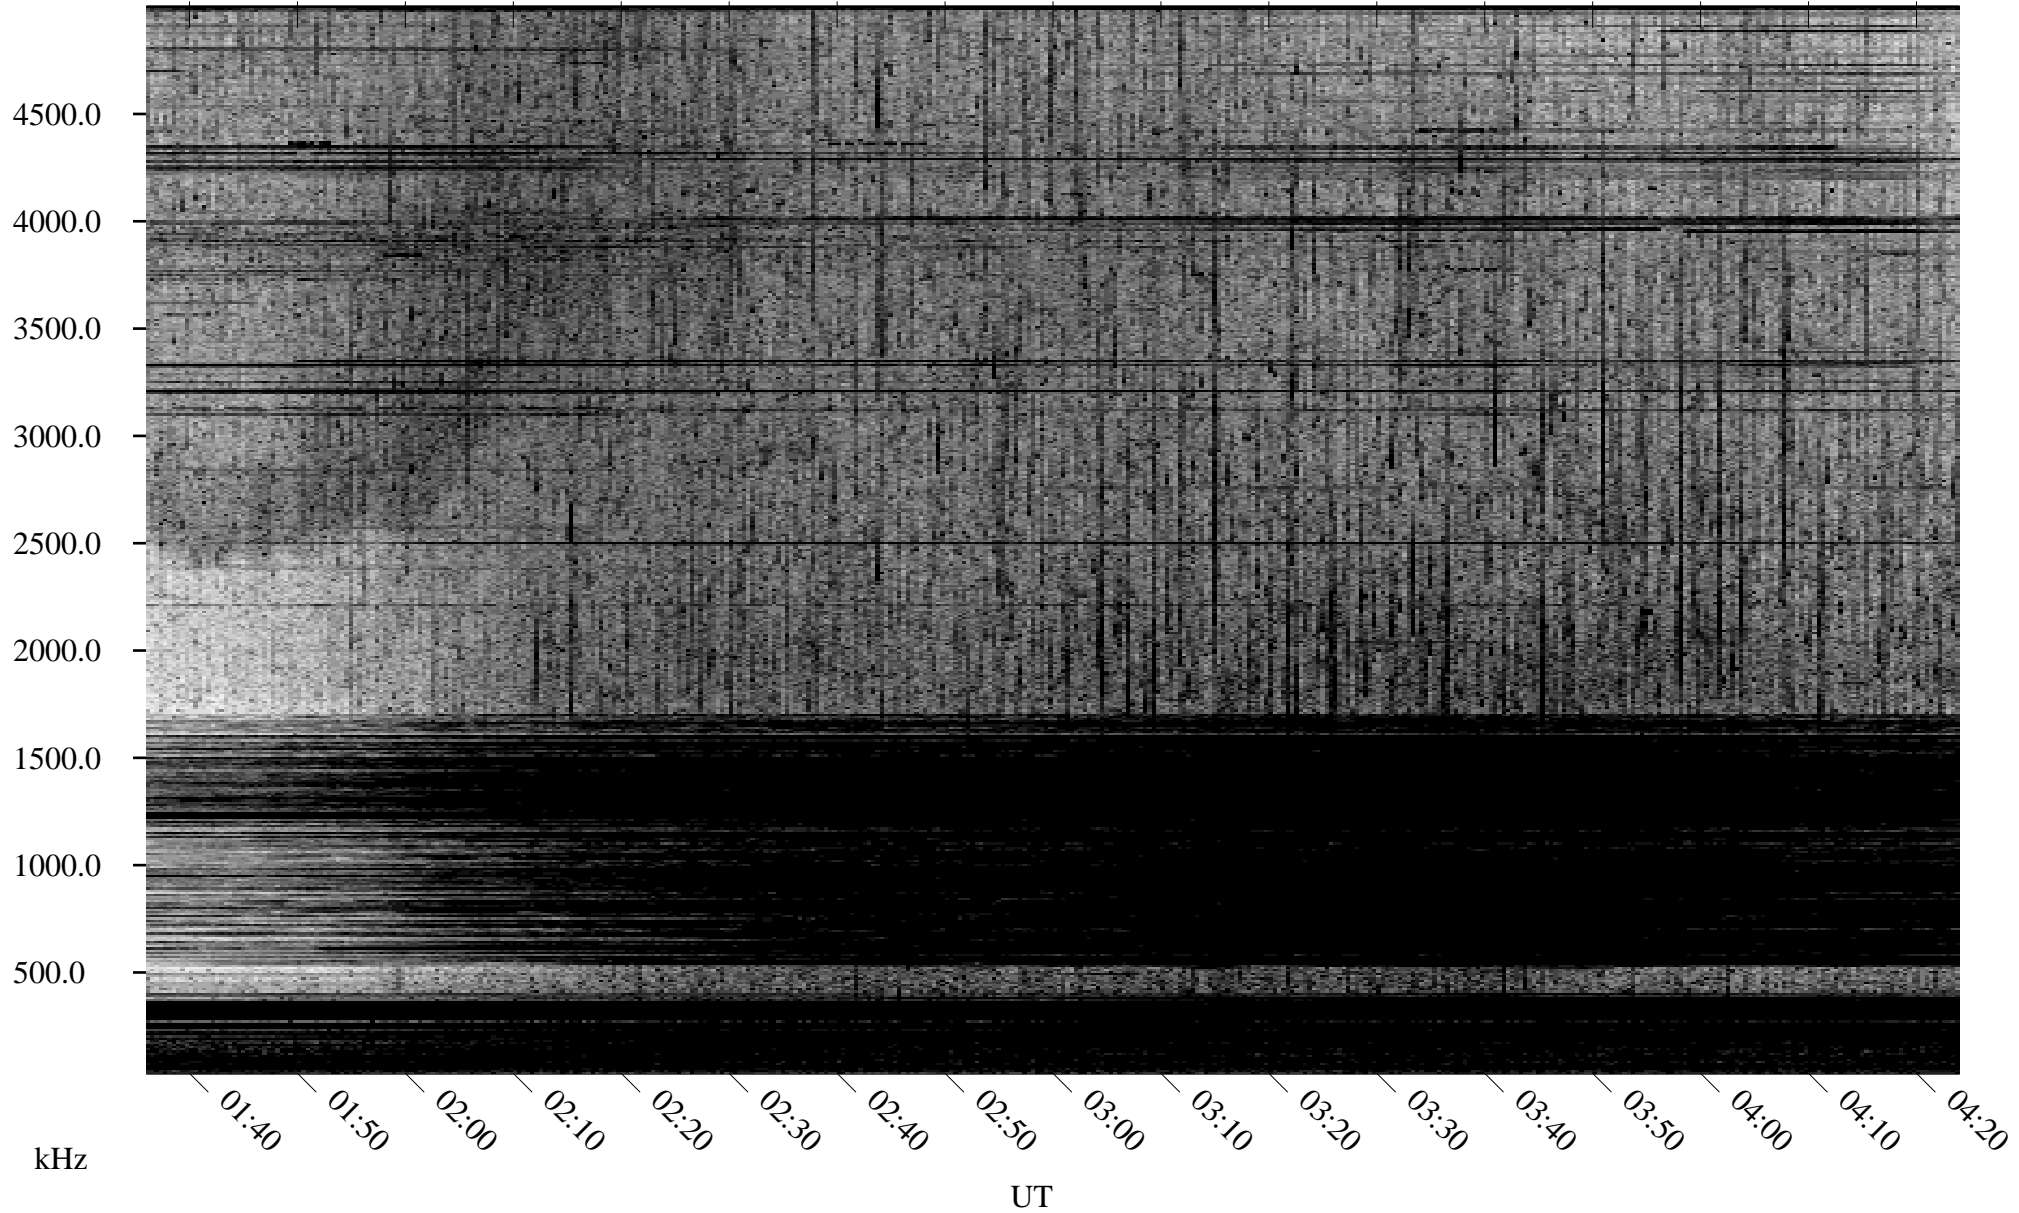

08/27/2004 Churchill, Manitoba

Linear Scale Black = 161 White = 15

ch04240l.r00m max_12

08/27/2004 Churchill, Manitoba

Linear Scale Black = 161 White = 15

ch04240l.r00m max_12

Page 2

08/28/2004 Churchill, Manitoba

Linear Scale Black = 161 White = 15

ch04240l.r00m max_12

Page 3

08/28/2004 Churchill, Manitoba

Linear Scale Black = 161 White = 15

ch04240l.r00m max_12

Page 4

08/28/2004 Churchill, Manitoba

Linear Scale Black = 161 White = 15

ch04240l.r00m max_12

Page 5

08/28/2004 Churchill, Manitoba

Linear Scale Black = 161 White = 15

ch04240l.r00m max_12

Page 6

08/28/2004 Churchill, Manitoba

Linear Scale Black = 161 White = 15

ch04240l.r00m max_12

Page 7

08/28/2004 Churchill, Manitoba

Linear Scale Black = 161 White = 15

ch04240l.r00m max_12

Page 8