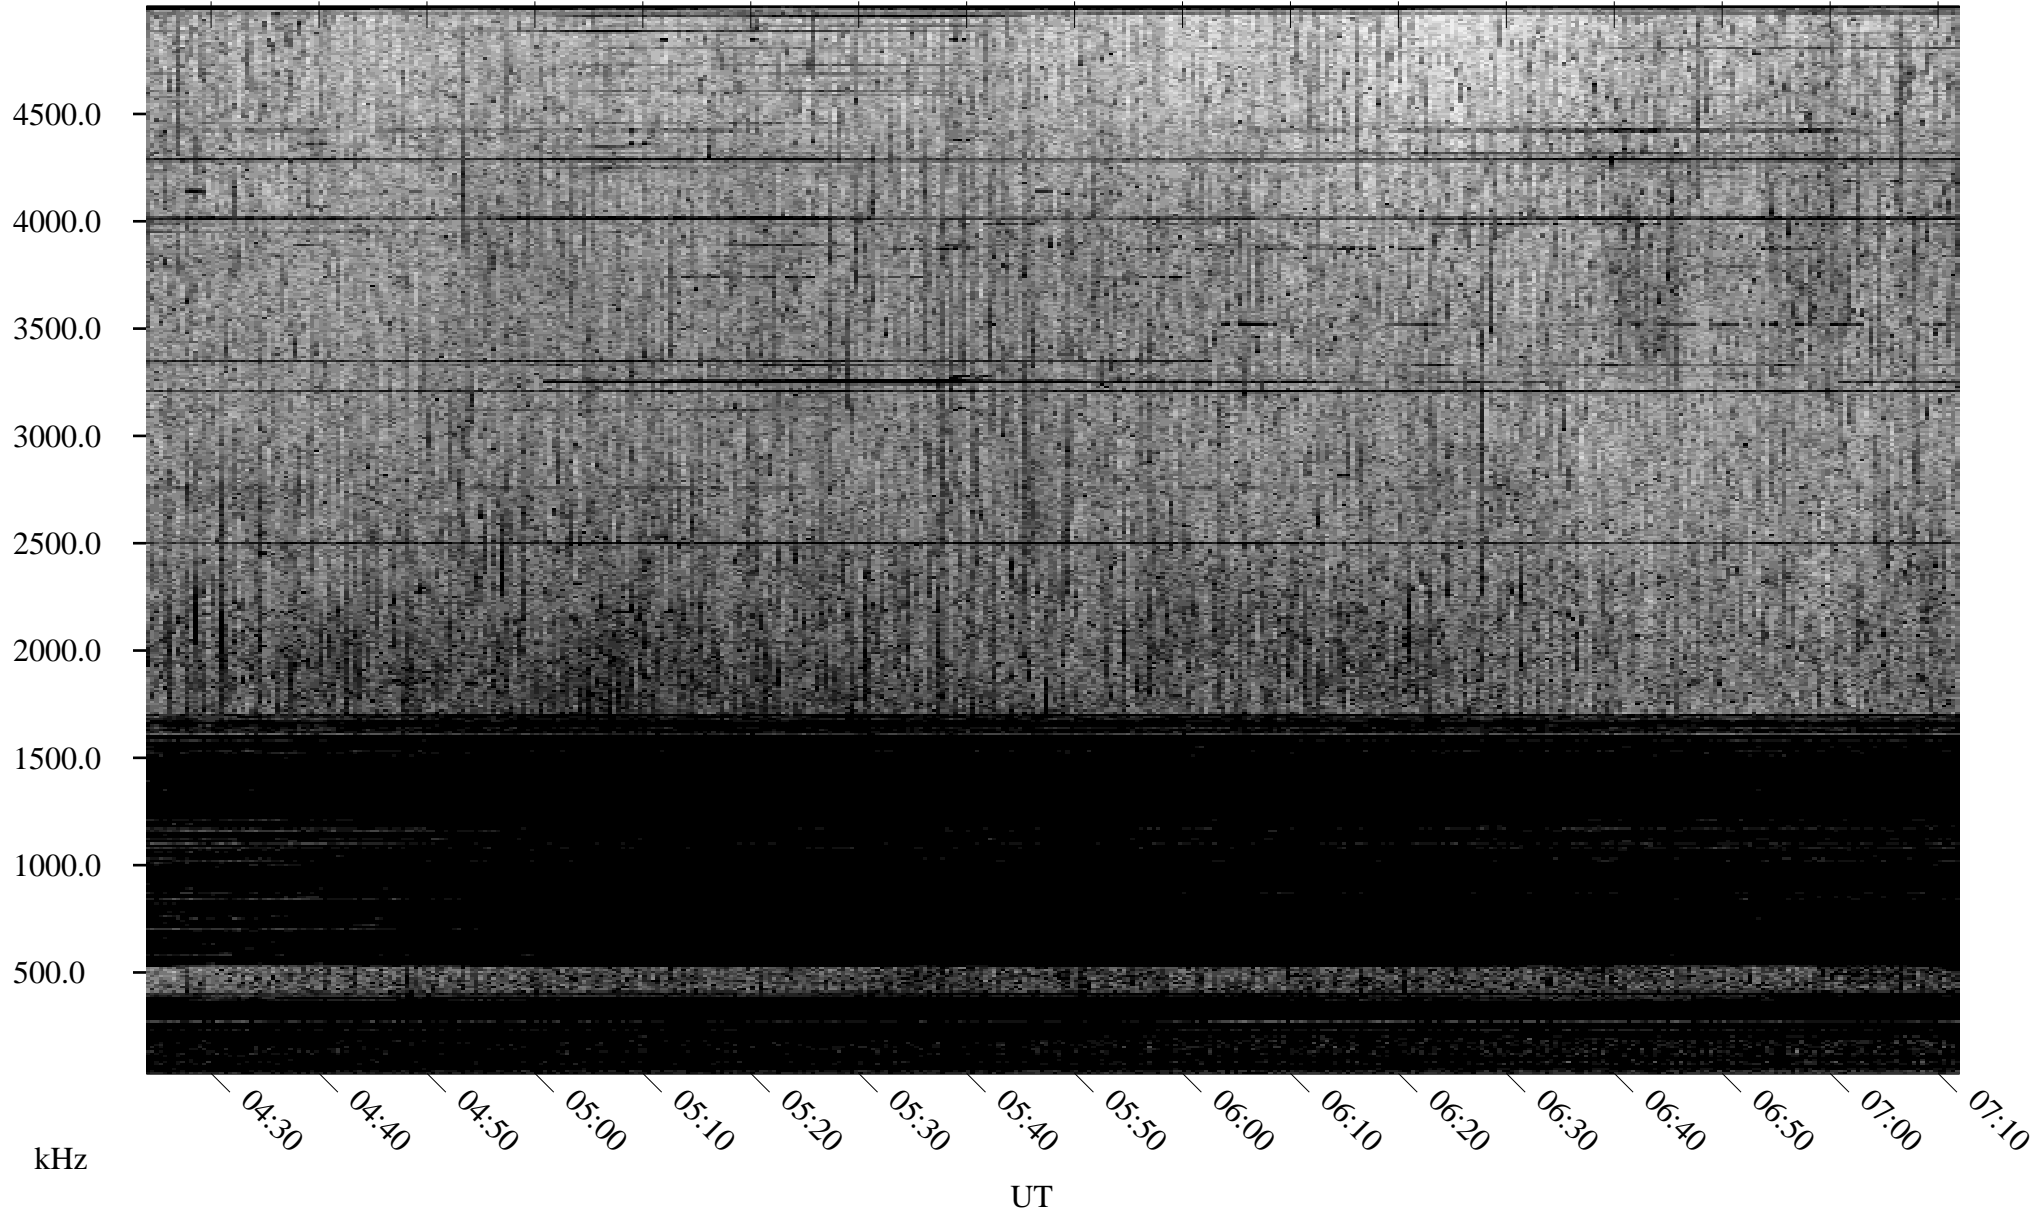

08/27/2004 Churchill, Manitoba

Linear Scale Black = 161 White = 15

ch04240l.r00m max_12

08/27/2004 Churchill, Manitoba

Linear Scale Black = 161 White = 15

ch04240l.r00m max_12

Page 2

08/28/2004 Churchill, Manitoba

Linear Scale Black = 161 White = 15

ch04240l.r00m max_12

Page 3

08/28/2004 Churchill, Manitoba

Linear Scale Black = 161 White = 15

ch04240l.r00m max_12

Page 4

08/28/2004 Churchill, Manitoba

Linear Scale Black = 161 White = 15

ch04240l.r00m max_12

Page 5

08/28/2004 Churchill, Manitoba

Linear Scale Black = 161 White = 15

ch04240l.r00m max_12

Page 6

08/28/2004 Churchill, Manitoba

Linear Scale Black = 161 White = 15

ch04240l.r00m max_12

Page 7

08/28/2004 Churchill, Manitoba

Linear Scale Black = 161 White = 15

ch04240l.r00m max_12

Page 8