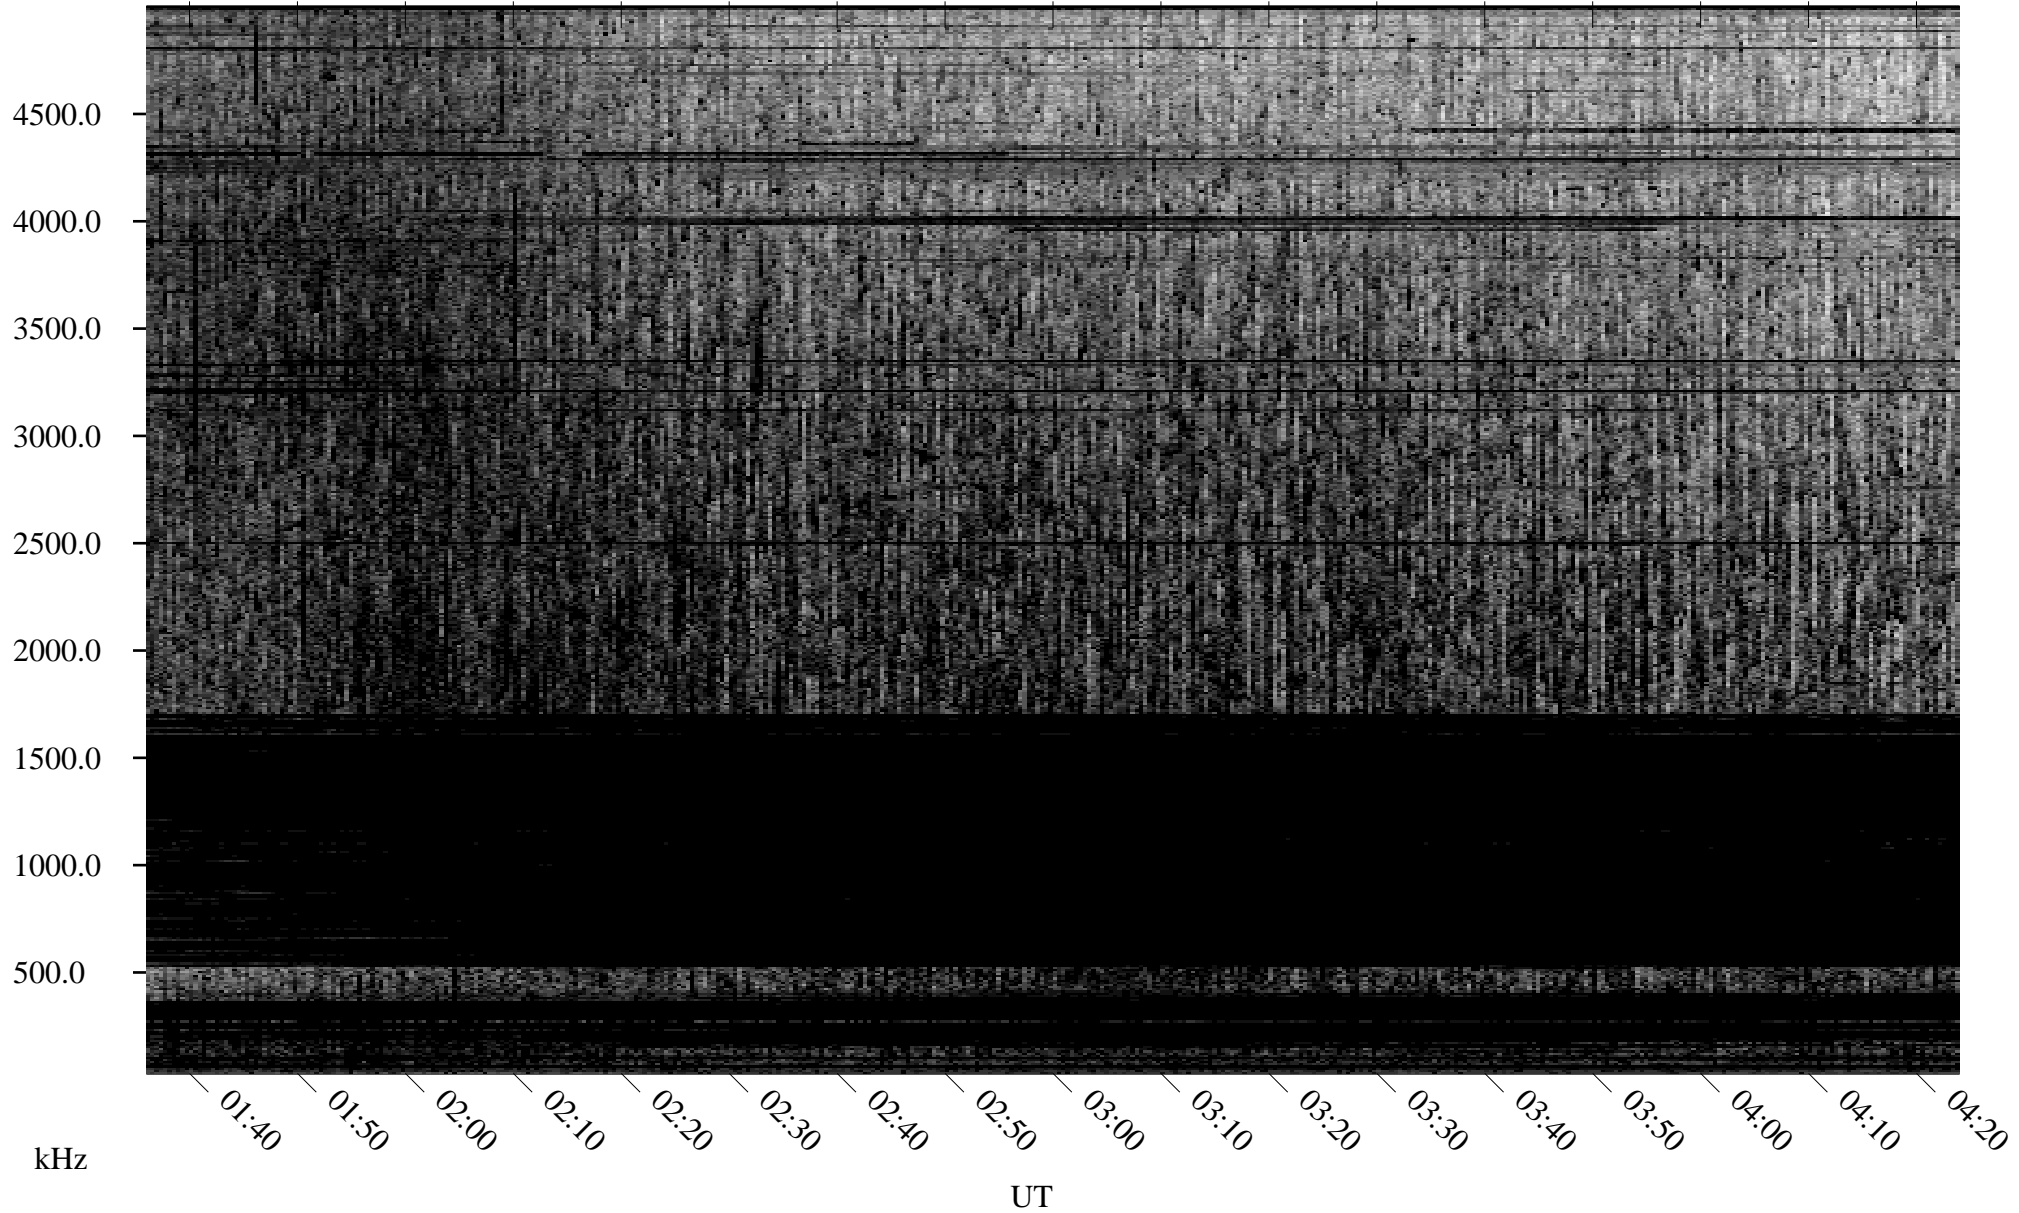

08/29/2004 Churchill, Manitoba

Linear Scale Black = 161 White = 15

ch04242l.r00m max_12

Page 1

08/29/2004 Churchill, Manitoba

Linear Scale Black = 161 White = 15

ch04242l.r00m max_12

Page 2

08/30/2004 Churchill, Manitoba

Linear Scale Black = 161 White = 15

ch04242l.r00m max_12

Page 3

08/30/2004 Churchill, Manitoba

Linear Scale Black = 161 White = 15

ch04242l.r00m max_12

Page 4

08/30/2004 Churchill, Manitoba

Linear Scale Black = 161 White = 15

ch04242l.r00m max_12

Page 5

08/30/2004 Churchill, Manitoba

Linear Scale Black = 161 White = 15

ch04242l.r00m max_12

Page 6

08/30/2004 Churchill, Manitoba

Linear Scale Black = 161 White = 15

ch04242l.r00m max_12

Page 7

08/30/2004 Churchill, Manitoba

Linear Scale Black = 161 White = 15

ch04242l.r00m max_12