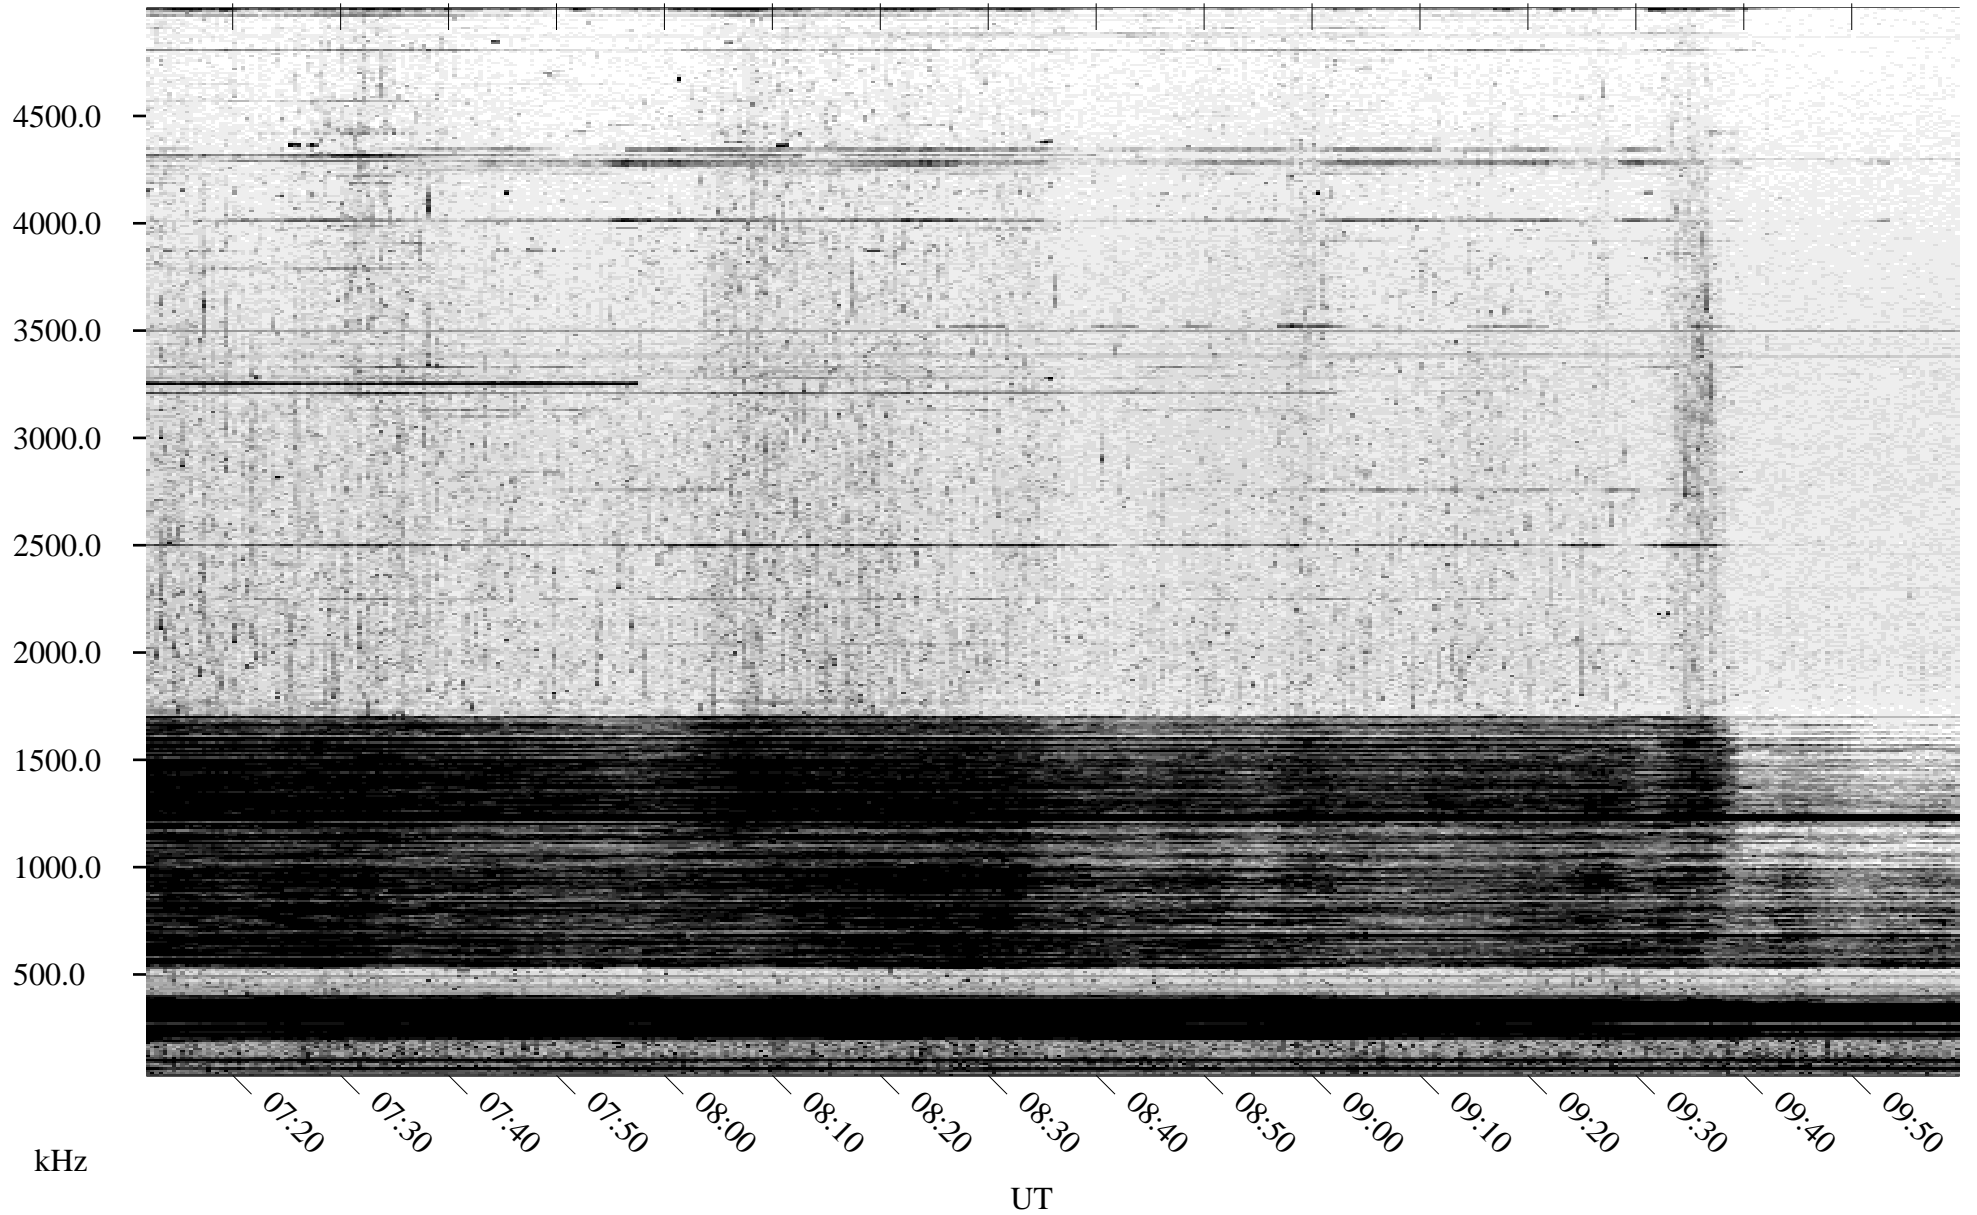

08/29/2004 Churchill, Manitoba

Linear Scale Black = 161 White = 15

ch04242l.r00m max_12

Page 1

08/29/2004 Churchill, Manitoba

Linear Scale Black = 161 White = 15

ch04242l.r00m max_12

Page 2

08/30/2004 Churchill, Manitoba

Linear Scale Black = 161 White = 15

ch04242l.r00m max_12

Page 3

08/30/2004 Churchill, Manitoba

Linear Scale Black = 161 White = 15

ch04242l.r00m max_12

Page 4

08/30/2004 Churchill, Manitoba

Linear Scale Black = 161 White = 15

ch04242l.r00m max_12

Page 5

08/30/2004 Churchill, Manitoba

Linear Scale Black = 161 White = 15

ch04242l.r00m max_12

Page 6

08/30/2004 Churchill, Manitoba

Linear Scale Black = 161 White = 15

ch04242l.r00m max_12

Page 7

08/30/2004 Churchill, Manitoba

Linear Scale Black = 161 White = 15

ch04242l.r00m max_12