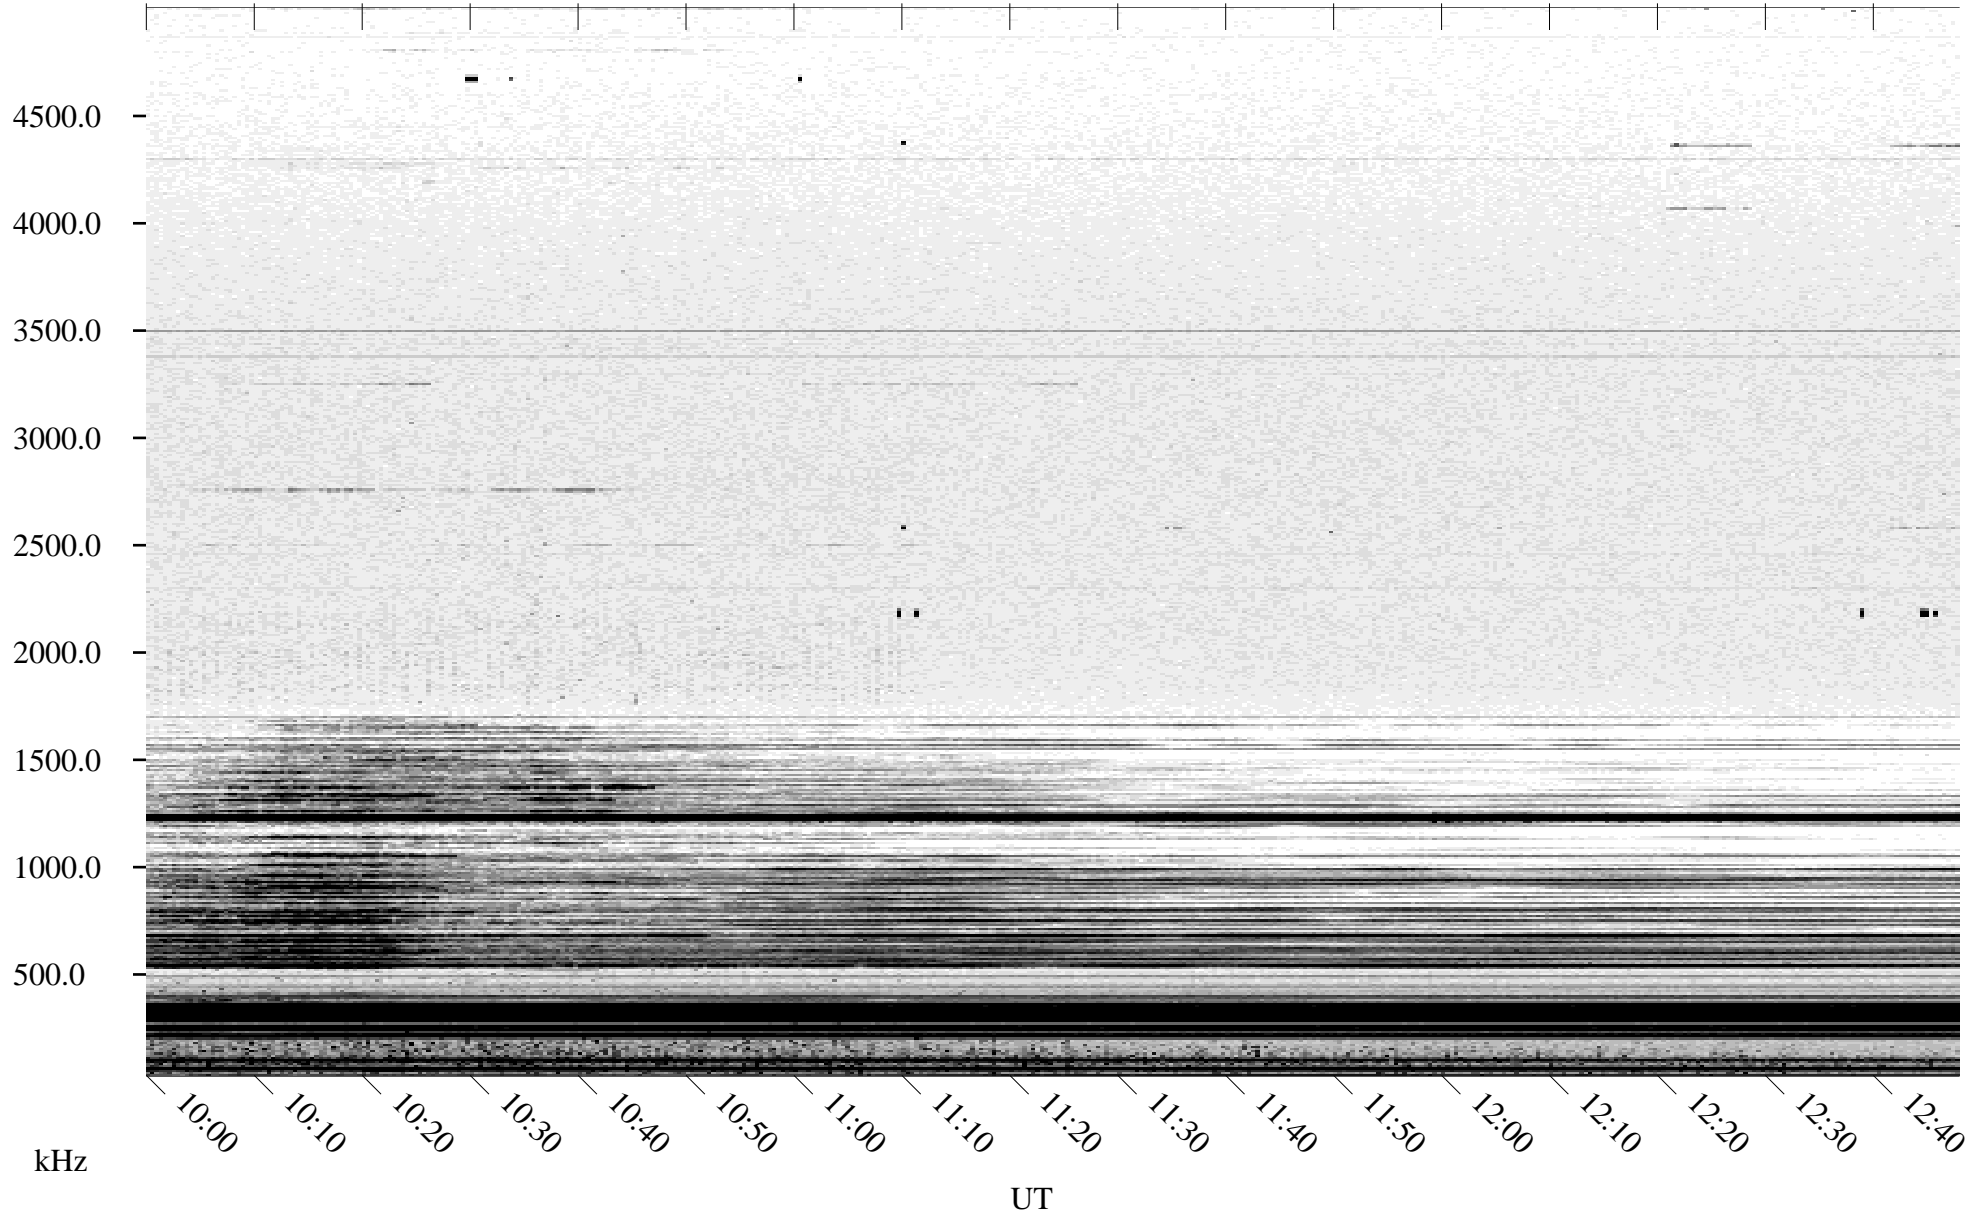

08/29/2004 Churchill, Manitoba

Linear Scale Black = 161 White = 15

ch04242l.r00m max_12

Page 1

08/29/2004 Churchill, Manitoba

Linear Scale Black = 161 White = 15

ch04242l.r00m max_12

Page 2

08/30/2004 Churchill, Manitoba

Linear Scale Black = 161 White = 15

ch04242l.r00m max_12

Page 3

08/30/2004 Churchill, Manitoba

Linear Scale Black = 161 White = 15

ch04242l.r00m max_12

Page 4

08/30/2004 Churchill, Manitoba

Linear Scale Black = 161 White = 15

ch04242l.r00m max_12

Page 5

08/30/2004 Churchill, Manitoba

Linear Scale Black = 161 White = 15

ch04242l.r00m max_12

Page 6

08/30/2004 Churchill, Manitoba

Linear Scale Black = 161 White = 15

ch04242l.r00m max_12

Page 7

08/30/2004 Churchill, Manitoba

Linear Scale Black = 161 White = 15

ch04242l.r00m max_12