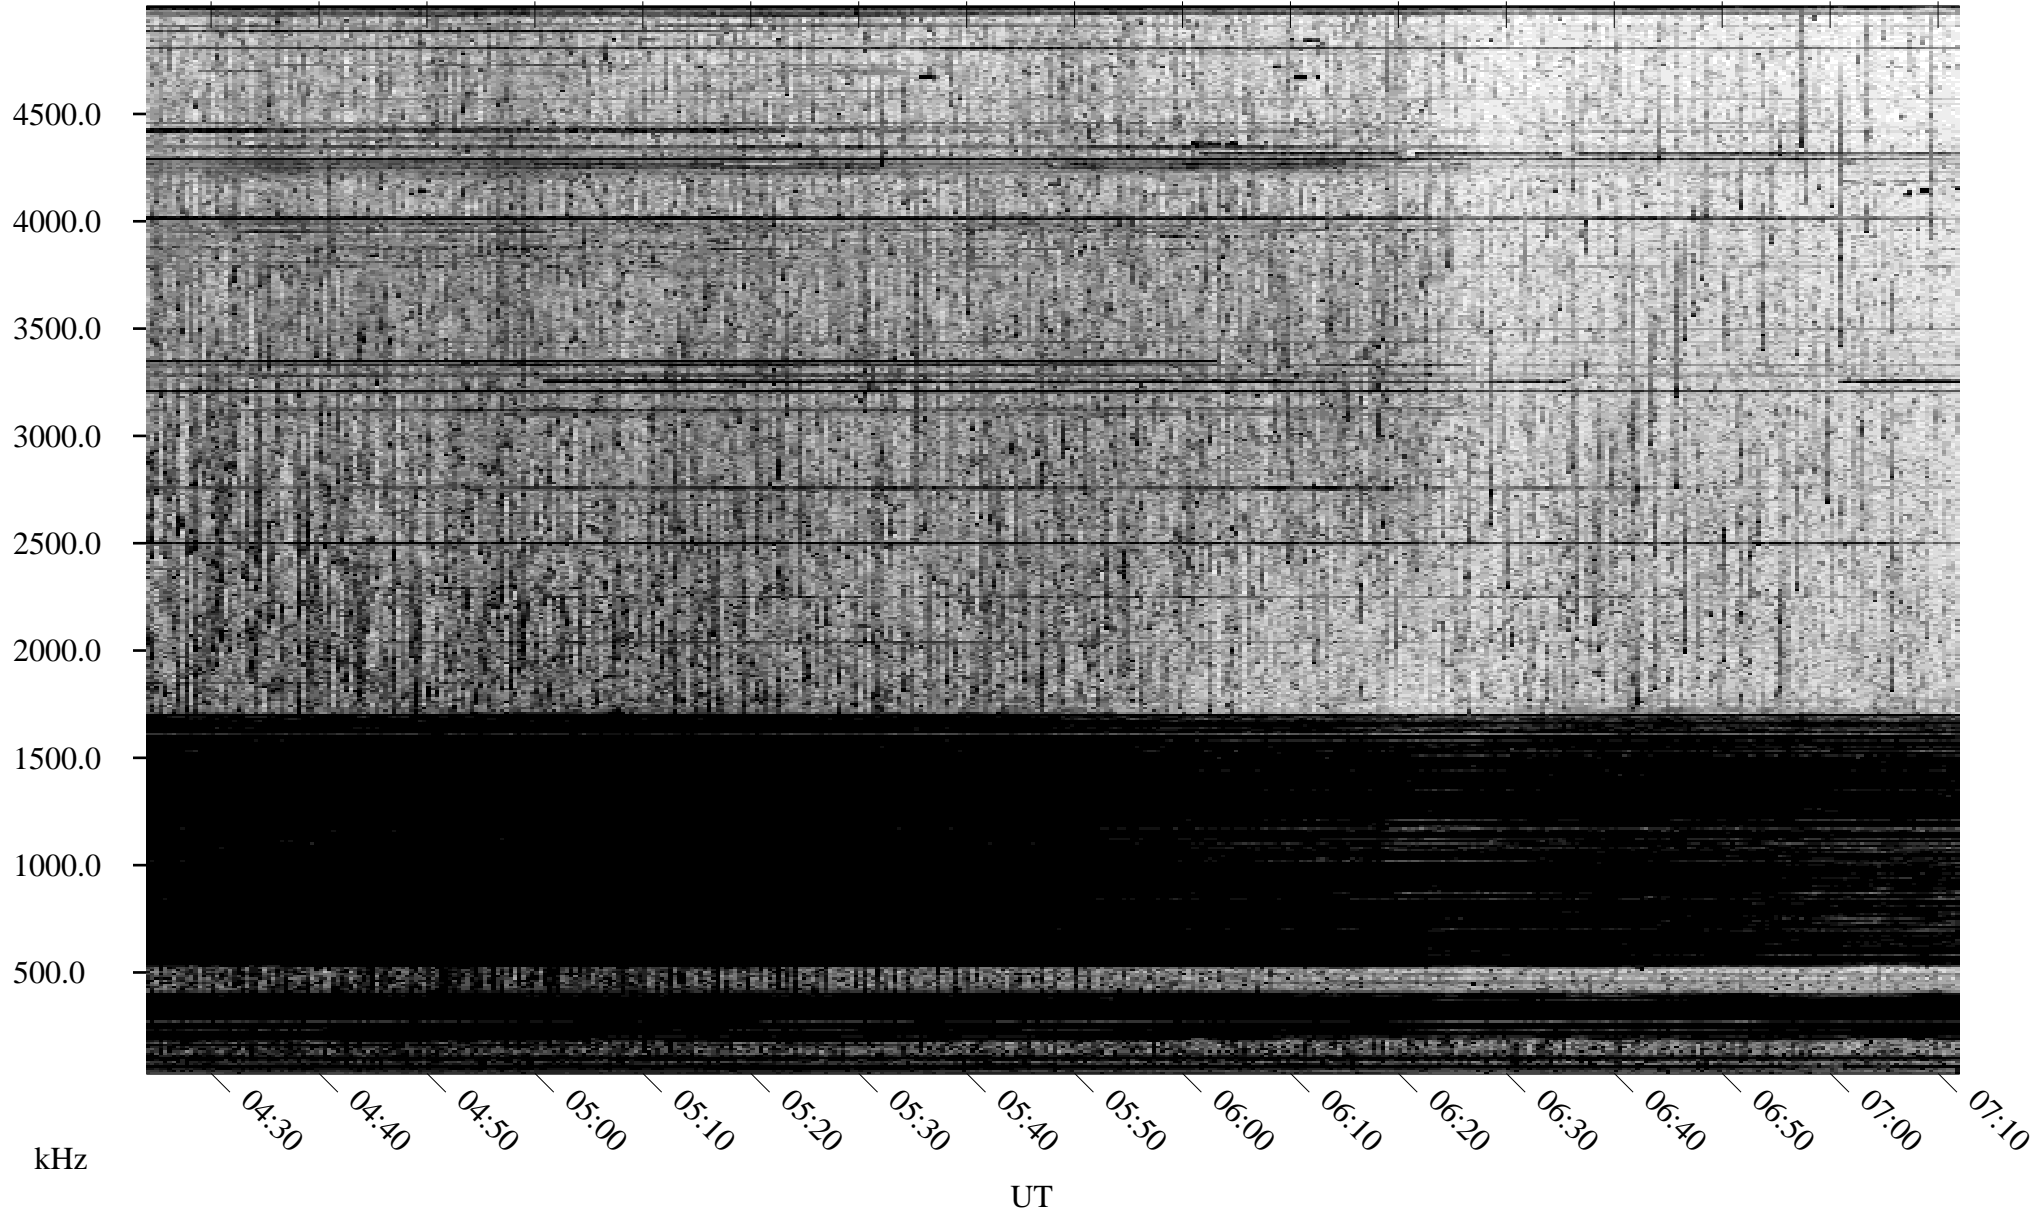

08/29/2004 Churchill, Manitoba

Linear Scale Black = 161 White = 15

ch04242l.r00m max_12

Page 1

08/29/2004 Churchill, Manitoba

Linear Scale Black = 161 White = 15

ch04242l.r00m max_12

Page 2

08/30/2004 Churchill, Manitoba

Linear Scale Black = 161 White = 15

ch04242l.r00m max_12

Page 3

08/30/2004 Churchill, Manitoba

Linear Scale Black = 161 White = 15

ch04242l.r00m max_12

Page 4

08/30/2004 Churchill, Manitoba

Linear Scale Black = 161 White = 15

ch04242l.r00m max_12

Page 5

08/30/2004 Churchill, Manitoba

Linear Scale Black = 161 White = 15

ch04242l.r00m max_12

Page 6

08/30/2004 Churchill, Manitoba

Linear Scale Black = 161 White = 15

ch04242l.r00m max_12

Page 7

08/30/2004 Churchill, Manitoba

Linear Scale Black = 161 White = 15

ch04242l.r00m max_12