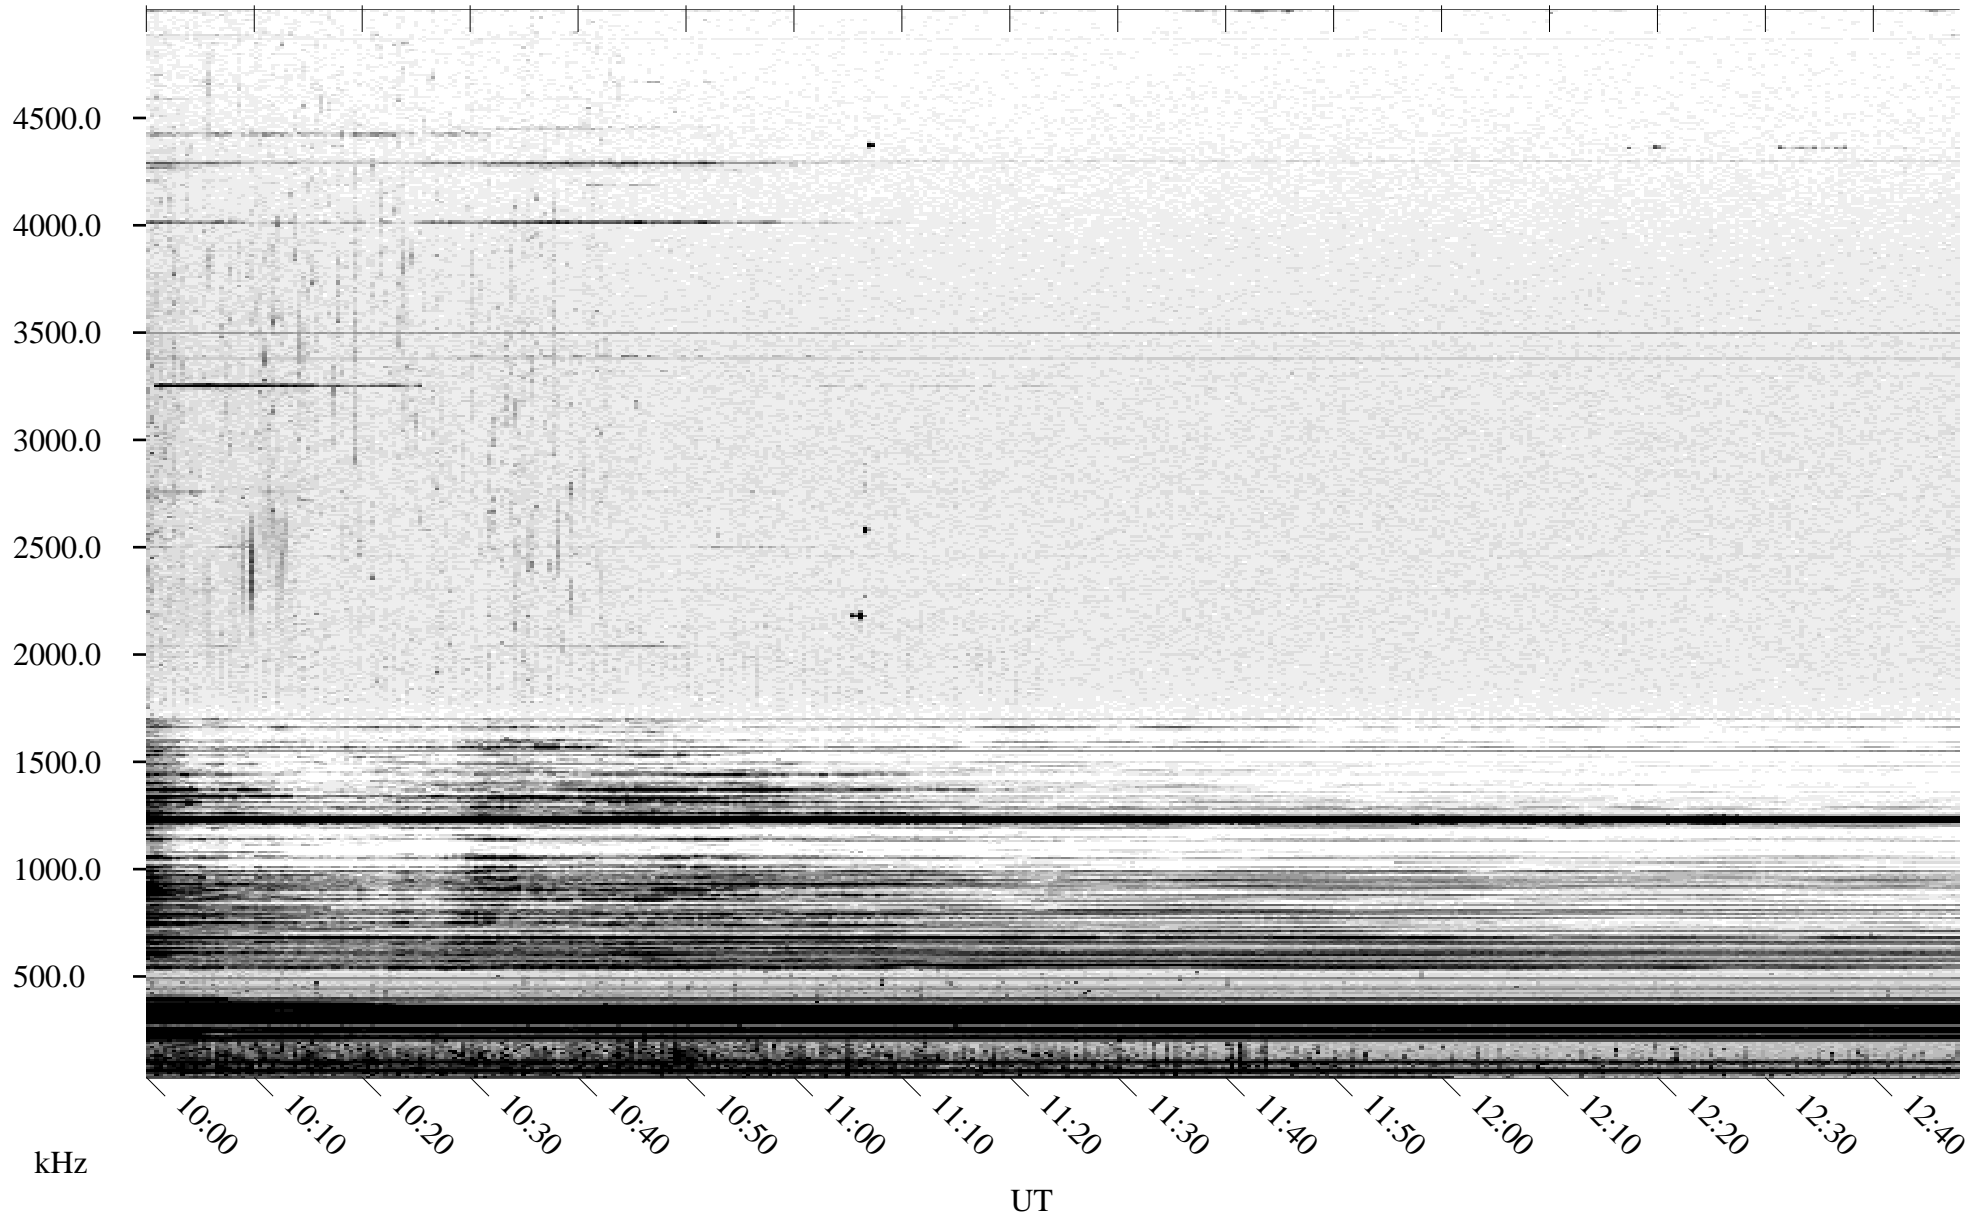

08/30/2004 Churchill, Manitoba

Linear Scale Black = 161 White = 15

ch04243l.r00m max_12

Page 1

08/30/2004 Churchill, Manitoba

Linear Scale Black = 161 White = 15

ch04243l.r00m max_12

Page 2

08/31/2004 Churchill, Manitoba

Linear Scale Black = 161 White = 15

ch04243l.r00m max_12

Page 3

08/31/2004 Churchill, Manitoba

Linear Scale Black = 161 White = 15

ch04243l.r00m max_12

Page 4

08/31/2004 Churchill, Manitoba

Linear Scale Black = 161 White = 15

ch04243l.r00m max_12

Page 5

08/31/2004 Churchill, Manitoba

Linear Scale Black = 161 White = 15

ch04243l.r00m max_12

Page 6

08/31/2004 Churchill, Manitoba

Linear Scale Black = 161 White = 15

ch04243l.r00m max_12

Page 7

08/31/2004 Churchill, Manitoba

Linear Scale Black = 161 White = 15

ch04243l.r00m max_12

Page 8