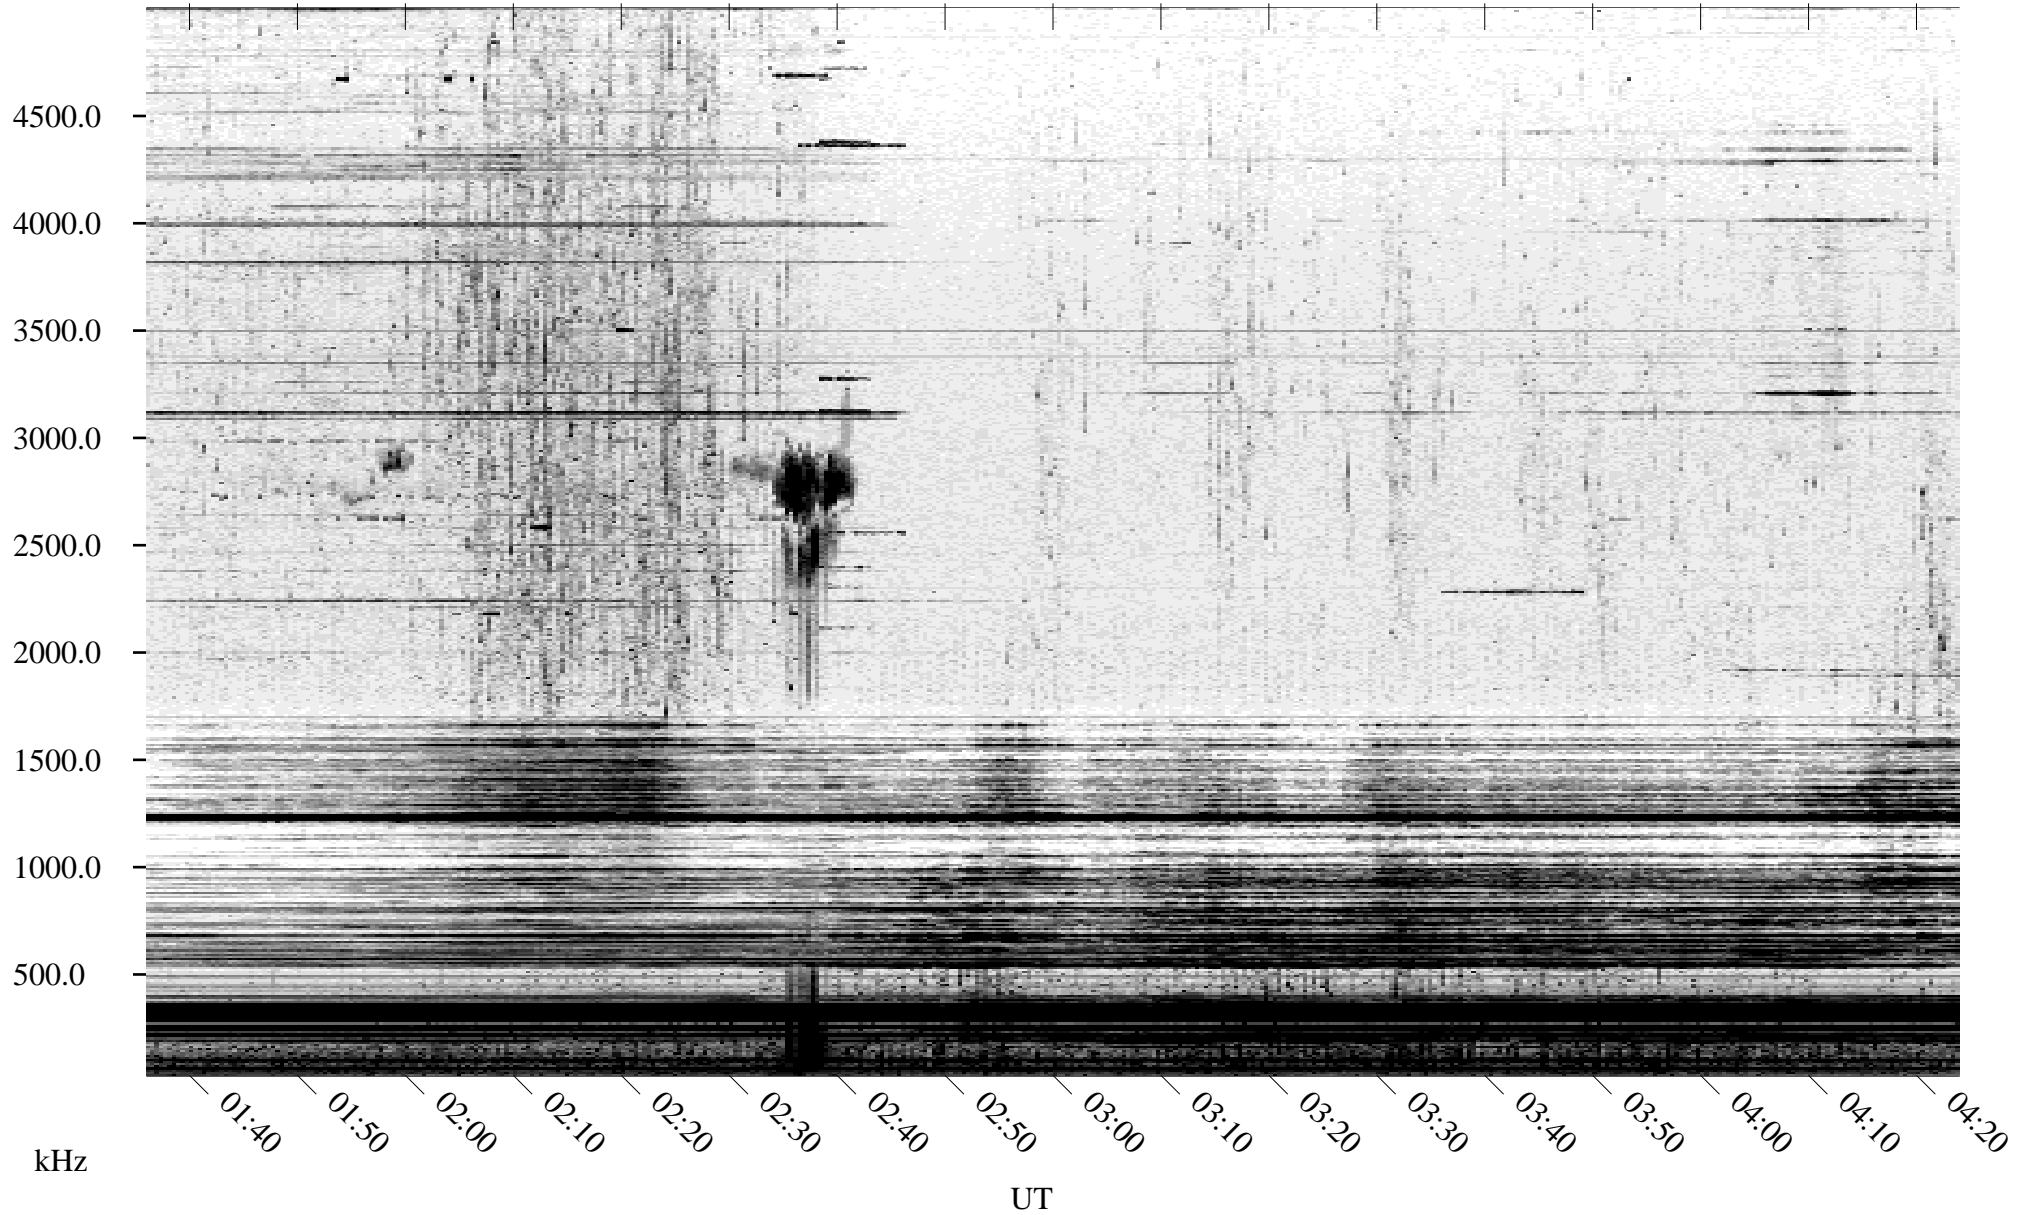

08/30/2004 Churchill, Manitoba

Linear Scale Black = 161 White = 15

ch04243l.r00m max_12

Page 1

08/30/2004 Churchill, Manitoba

Linear Scale Black = 161 White = 15

ch04243l.r00m max_12

Page 2

08/31/2004 Churchill, Manitoba

Linear Scale Black = 161 White = 15

ch04243l.r00m max_12

Page 3

08/31/2004 Churchill, Manitoba

Linear Scale Black = 161 White = 15

ch04243l.r00m max_12

Page 4

08/31/2004 Churchill, Manitoba

Linear Scale Black = 161 White = 15

ch04243l.r00m max_12

Page 5

08/31/2004 Churchill, Manitoba

Linear Scale Black = 161 White = 15

ch04243l.r00m max_12

Page 6

08/31/2004 Churchill, Manitoba

Linear Scale Black = 161 White = 15

ch04243l.r00m max_12

Page 7

08/31/2004 Churchill, Manitoba

Linear Scale Black = 161 White = 15

ch04243l.r00m max_12

Page 8