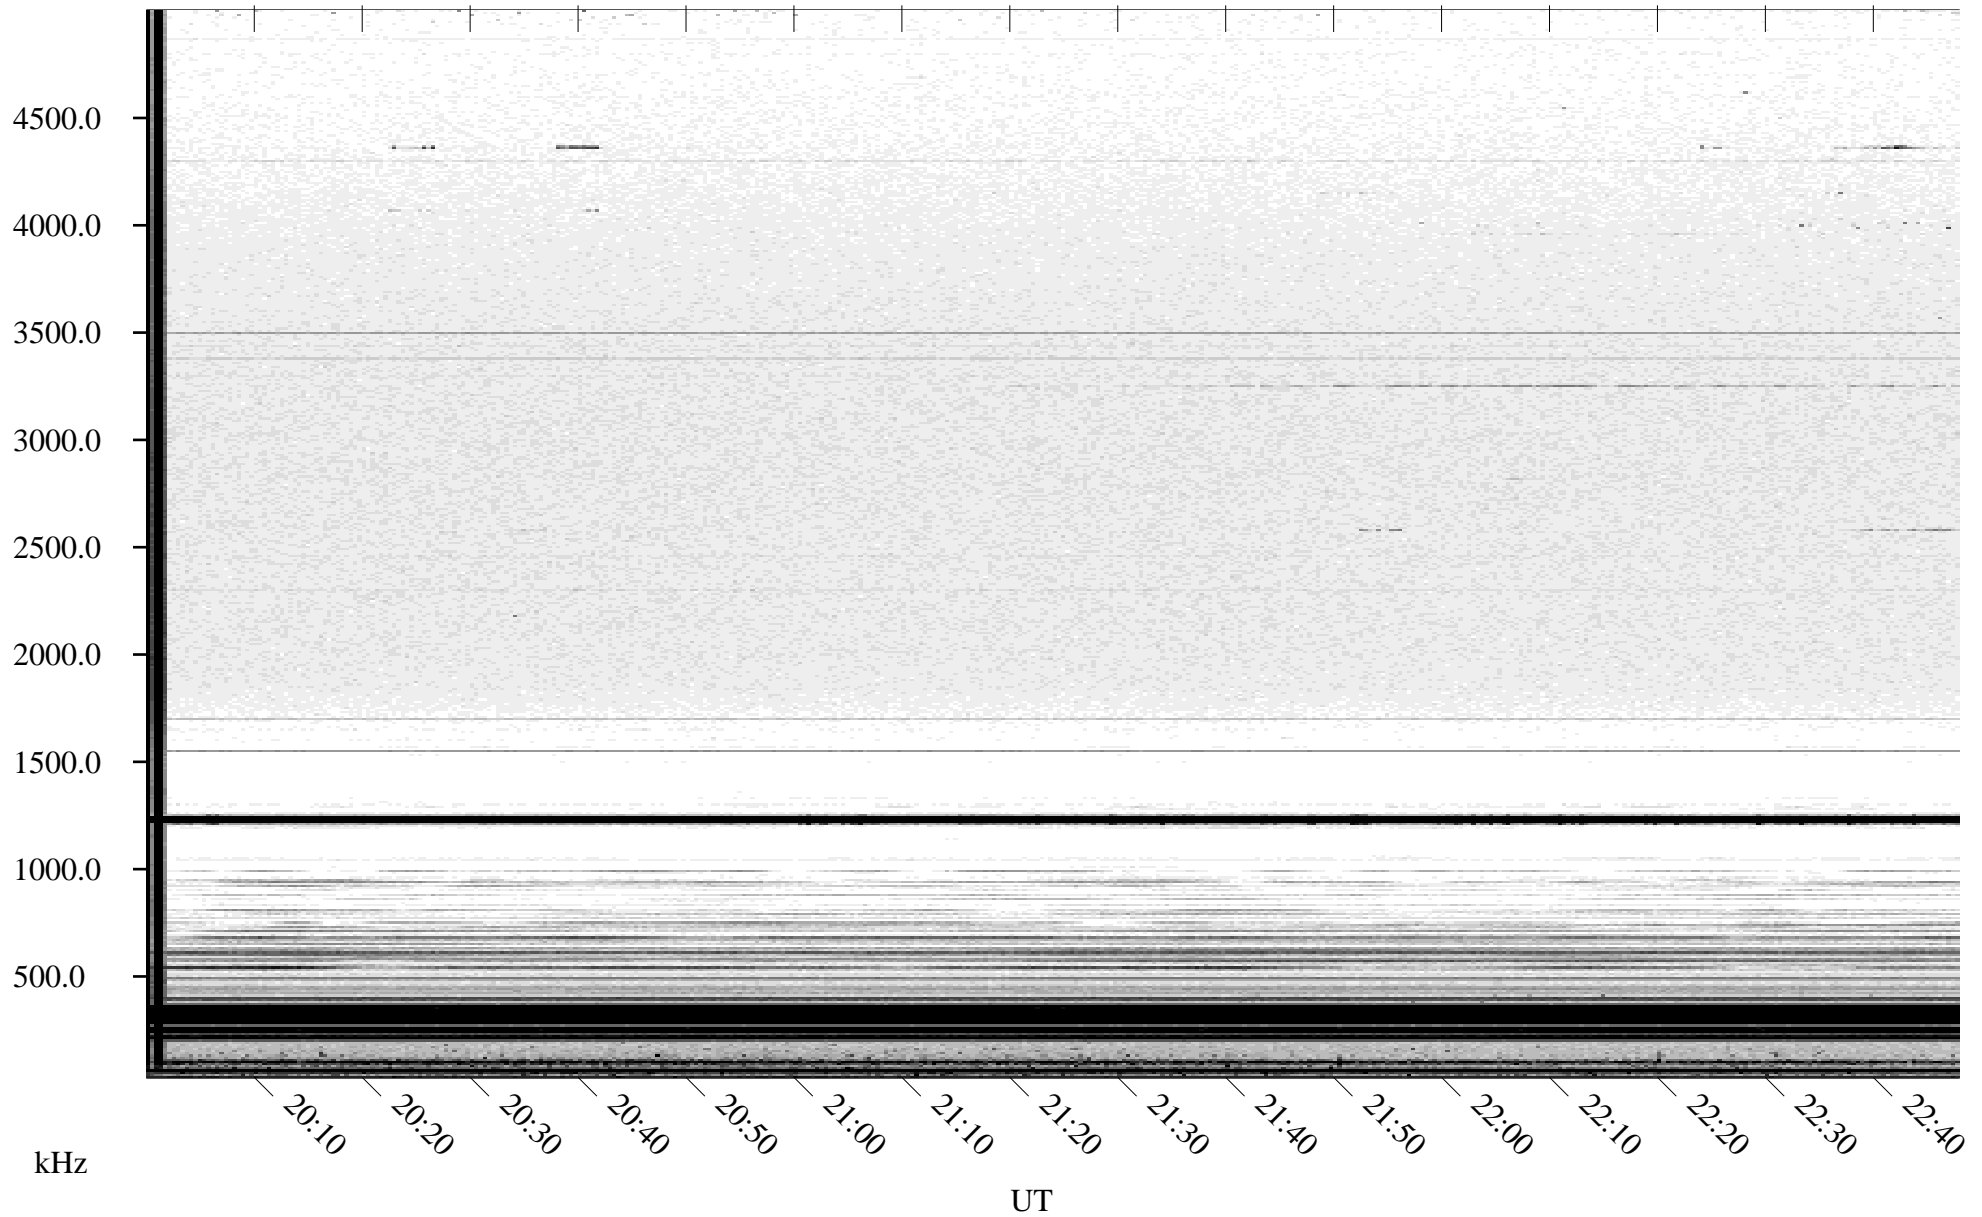

08/30/2004 Churchill, Manitoba

Linear Scale Black = 161 White = 15

ch04243l.r00m max_12

Page 1

08/30/2004 Churchill, Manitoba

Linear Scale Black = 161 White = 15

ch04243l.r00m max_12

Page 2

08/31/2004 Churchill, Manitoba

Linear Scale Black = 161 White = 15

ch04243l.r00m max_12

Page 3

08/31/2004 Churchill, Manitoba

Linear Scale Black = 161 White = 15

ch04243l.r00m max_12

Page 4

08/31/2004 Churchill, Manitoba

Linear Scale Black = 161 White = 15

ch04243l.r00m max_12

Page 5

08/31/2004 Churchill, Manitoba

Linear Scale Black = 161 White = 15

ch04243l.r00m max_12

Page 6

08/31/2004 Churchill, Manitoba

Linear Scale Black = 161 White = 15

ch04243l.r00m max_12

Page 7

08/31/2004 Churchill, Manitoba

Linear Scale Black = 161 White = 15

ch04243l.r00m max_12

Page 8