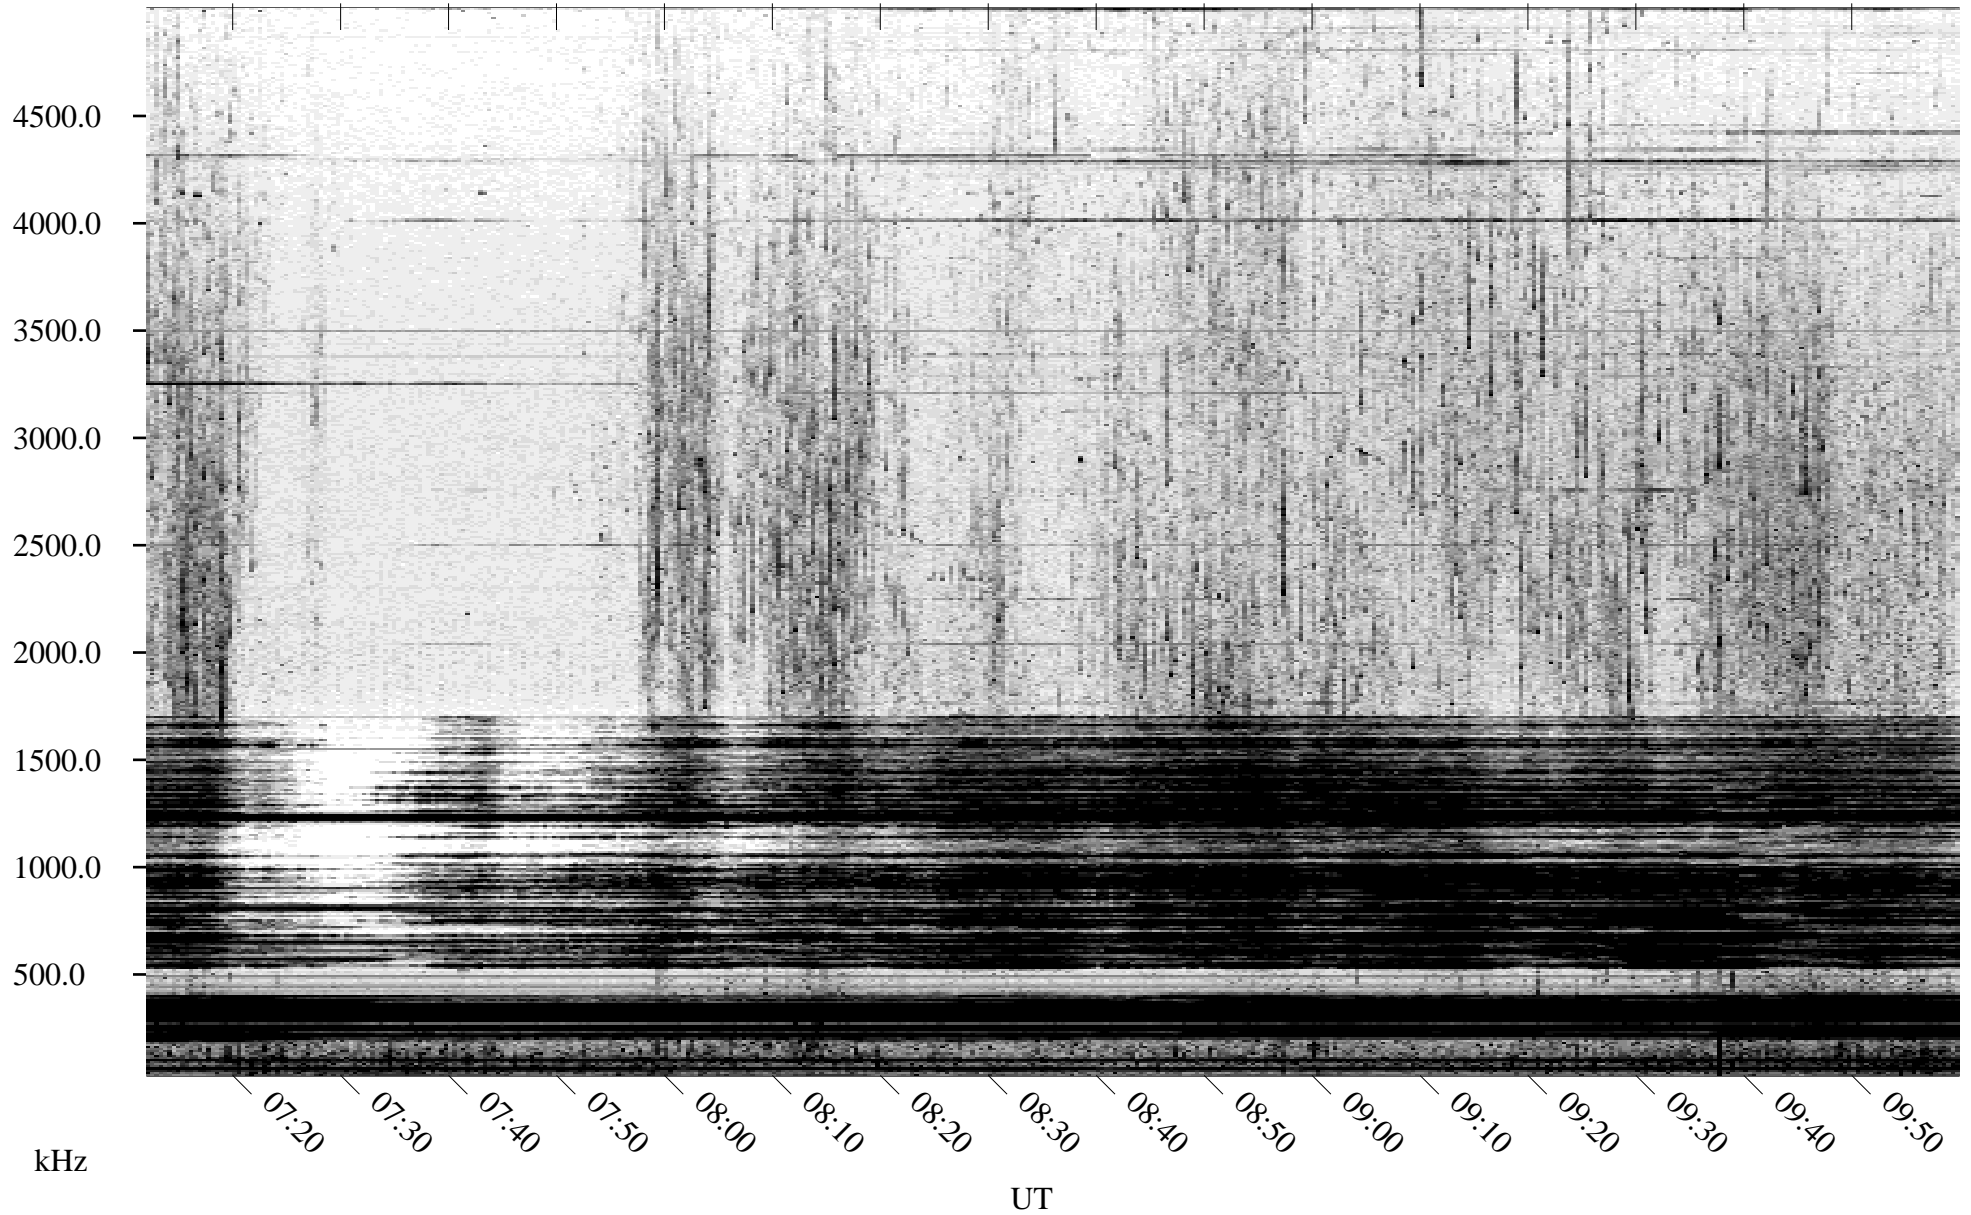

08/30/2004 Churchill, Manitoba

Linear Scale Black = 161 White = 15

ch04243l.r00m max_12

Page 1

08/30/2004 Churchill, Manitoba

Linear Scale Black = 161 White = 15

ch04243l.r00m max_12

Page 2

08/31/2004 Churchill, Manitoba

Linear Scale Black = 161 White = 15

ch04243l.r00m max_12

Page 3

08/31/2004 Churchill, Manitoba

Linear Scale Black = 161 White = 15

ch04243l.r00m max_12

Page 4

08/31/2004 Churchill, Manitoba

Linear Scale Black = 161 White = 15

ch04243l.r00m max_12

Page 5

08/31/2004 Churchill, Manitoba

Linear Scale Black = 161 White = 15

ch04243l.r00m max_12

Page 6

08/31/2004 Churchill, Manitoba

Linear Scale Black = 161 White = 15

ch04243l.r00m max_12

Page 7

08/31/2004 Churchill, Manitoba

Linear Scale Black = 161 White = 15

ch04243l.r00m max_12

Page 8