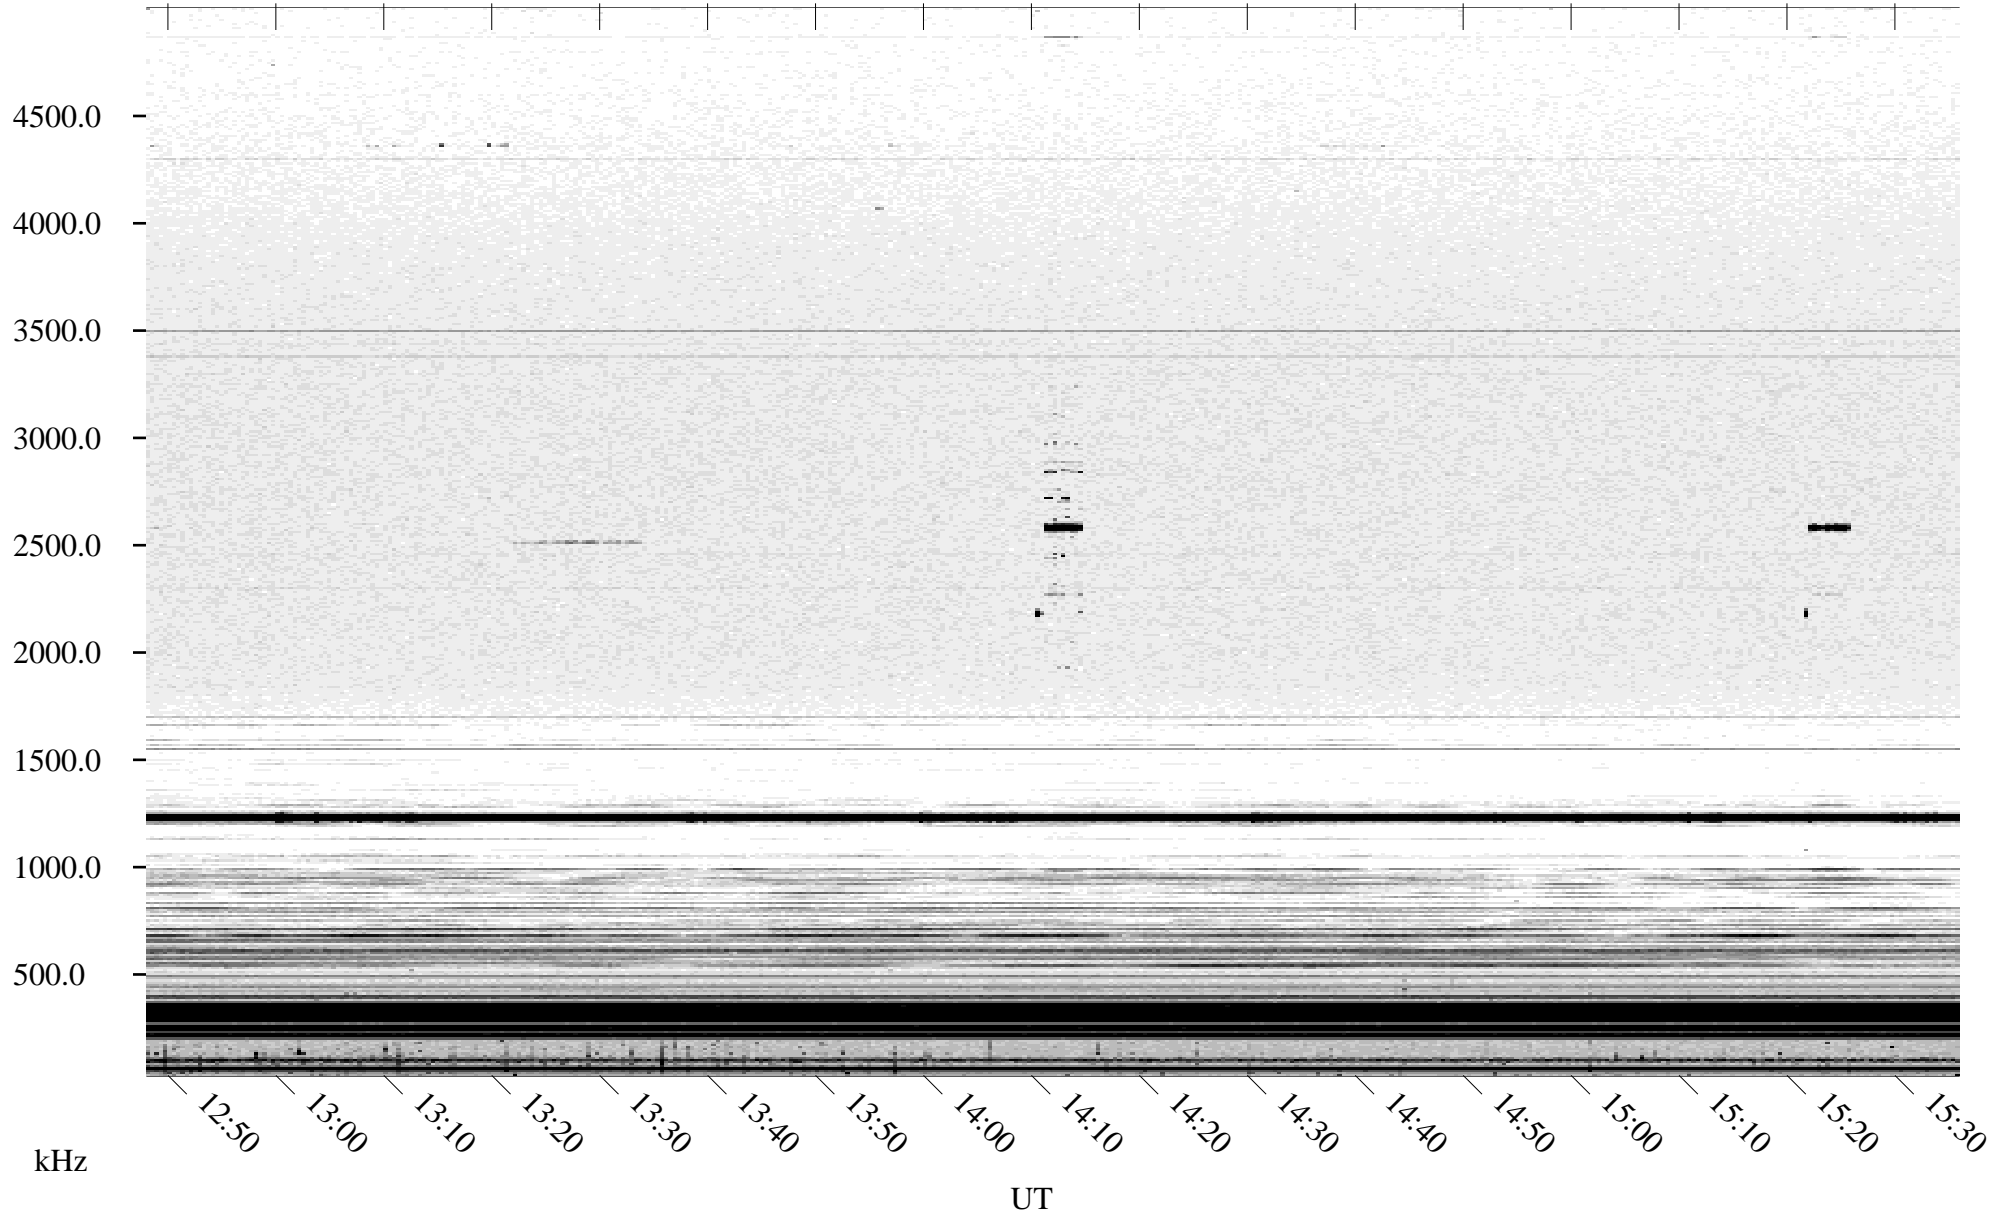

08/30/2004 Churchill, Manitoba

Linear Scale Black = 161 White = 15

ch04243l.r00m max_12

Page 1

08/30/2004 Churchill, Manitoba

Linear Scale Black = 161 White = 15

ch04243l.r00m max_12

Page 2

08/31/2004 Churchill, Manitoba

Linear Scale Black = 161 White = 15

ch04243l.r00m max_12

Page 3

08/31/2004 Churchill, Manitoba

Linear Scale Black = 161 White = 15

ch04243l.r00m max_12

Page 4

08/31/2004 Churchill, Manitoba

Linear Scale Black = 161 White = 15

ch04243l.r00m max_12

Page 5

08/31/2004 Churchill, Manitoba

Linear Scale Black = 161 White = 15

ch04243l.r00m max_12

Page 6

08/31/2004 Churchill, Manitoba

Linear Scale Black = 161 White = 15

ch04243l.r00m max_12

Page 7

08/31/2004 Churchill, Manitoba

Linear Scale Black = 161 White = 15

ch04243l.r00m max_12

Page 8