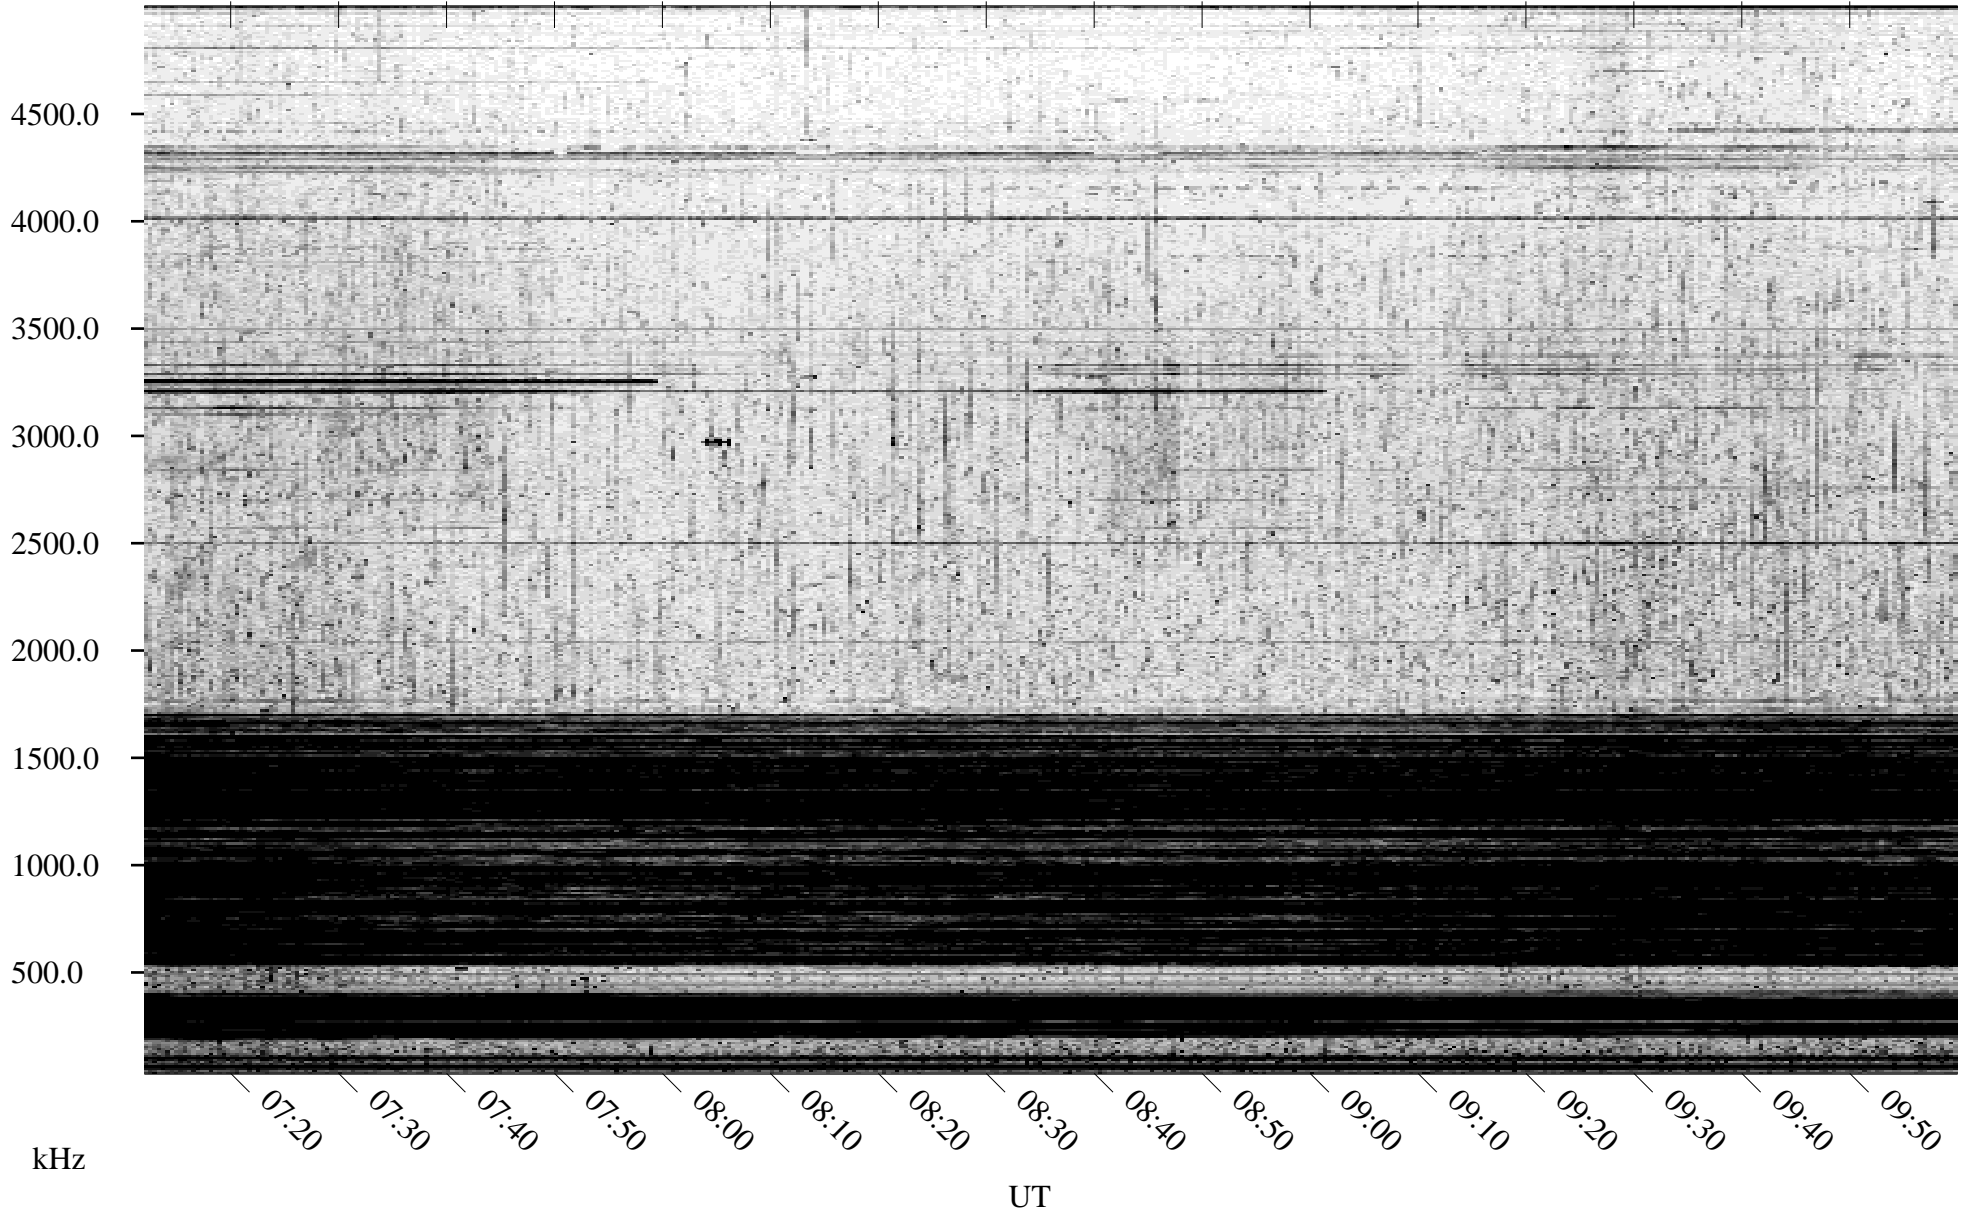

# 09/01/2004 Churchill, Manitoba

Linear Scale    Black = 161    White = 15

ch04244l.r00m max\_12

Page 4

# 09/01/2004 Churchill, Manitoba

Linear Scale    Black = 161    White = 15

ch04244l.r00m max\_12

Page 5