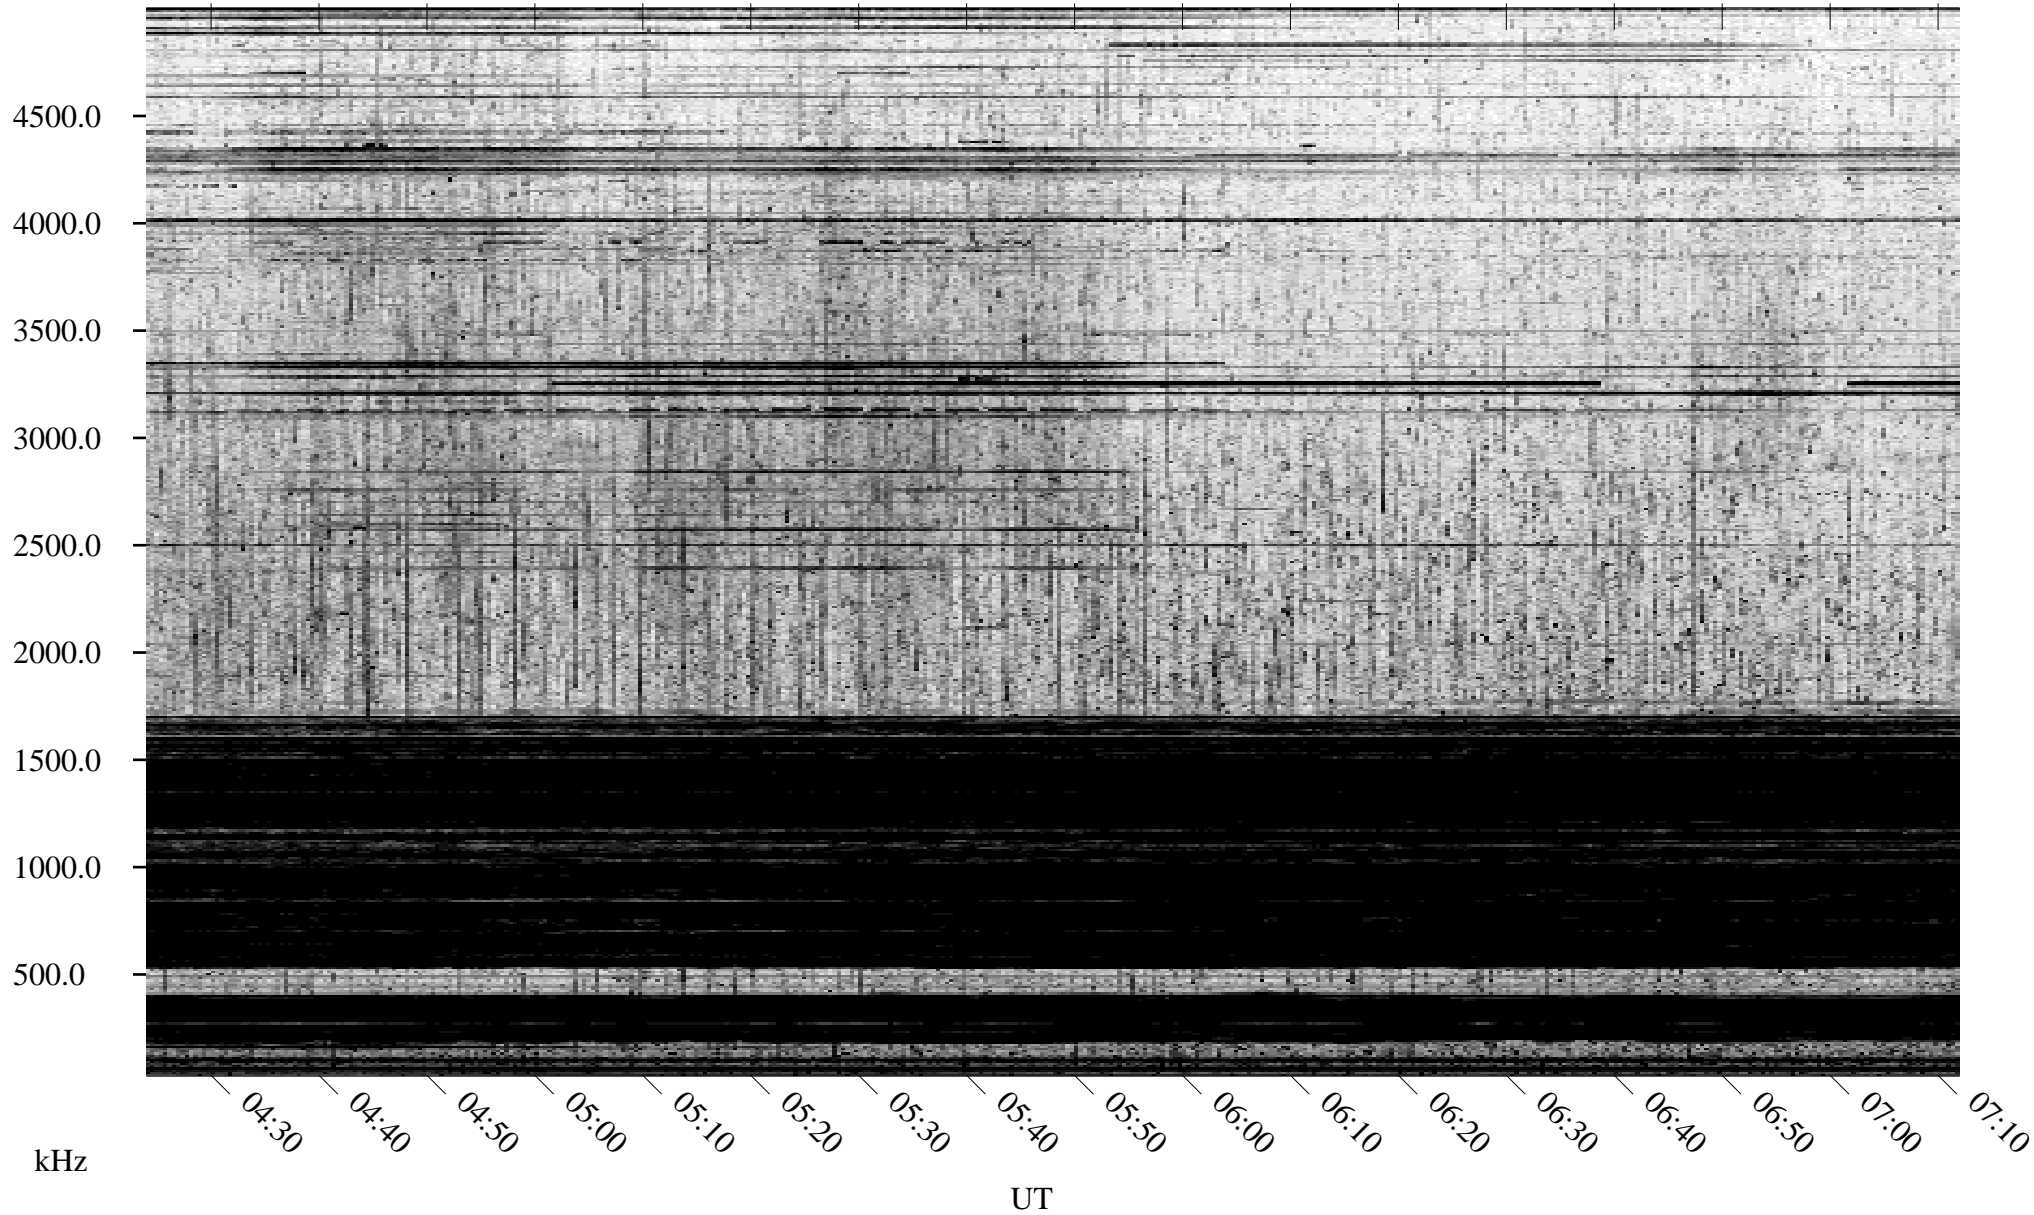

# 08/31/2004 Churchill, Manitoba

Linear Scale    Black = 161    White = 15

ch04244l.r00m max\_12

Page 1

# 08/31/2004 Churchill, Manitoba

Linear Scale    Black = 161    White = 15

ch04244l.r00m max\_12

Page 2

# 09/01/2004 Churchill, Manitoba

Linear Scale    Black = 161    White = 15

ch04244l.r00m max\_12

Page 3

# 09/01/2004 Churchill, Manitoba

Linear Scale    Black = 161    White = 15

ch04244l.r00m max\_12

Page 4