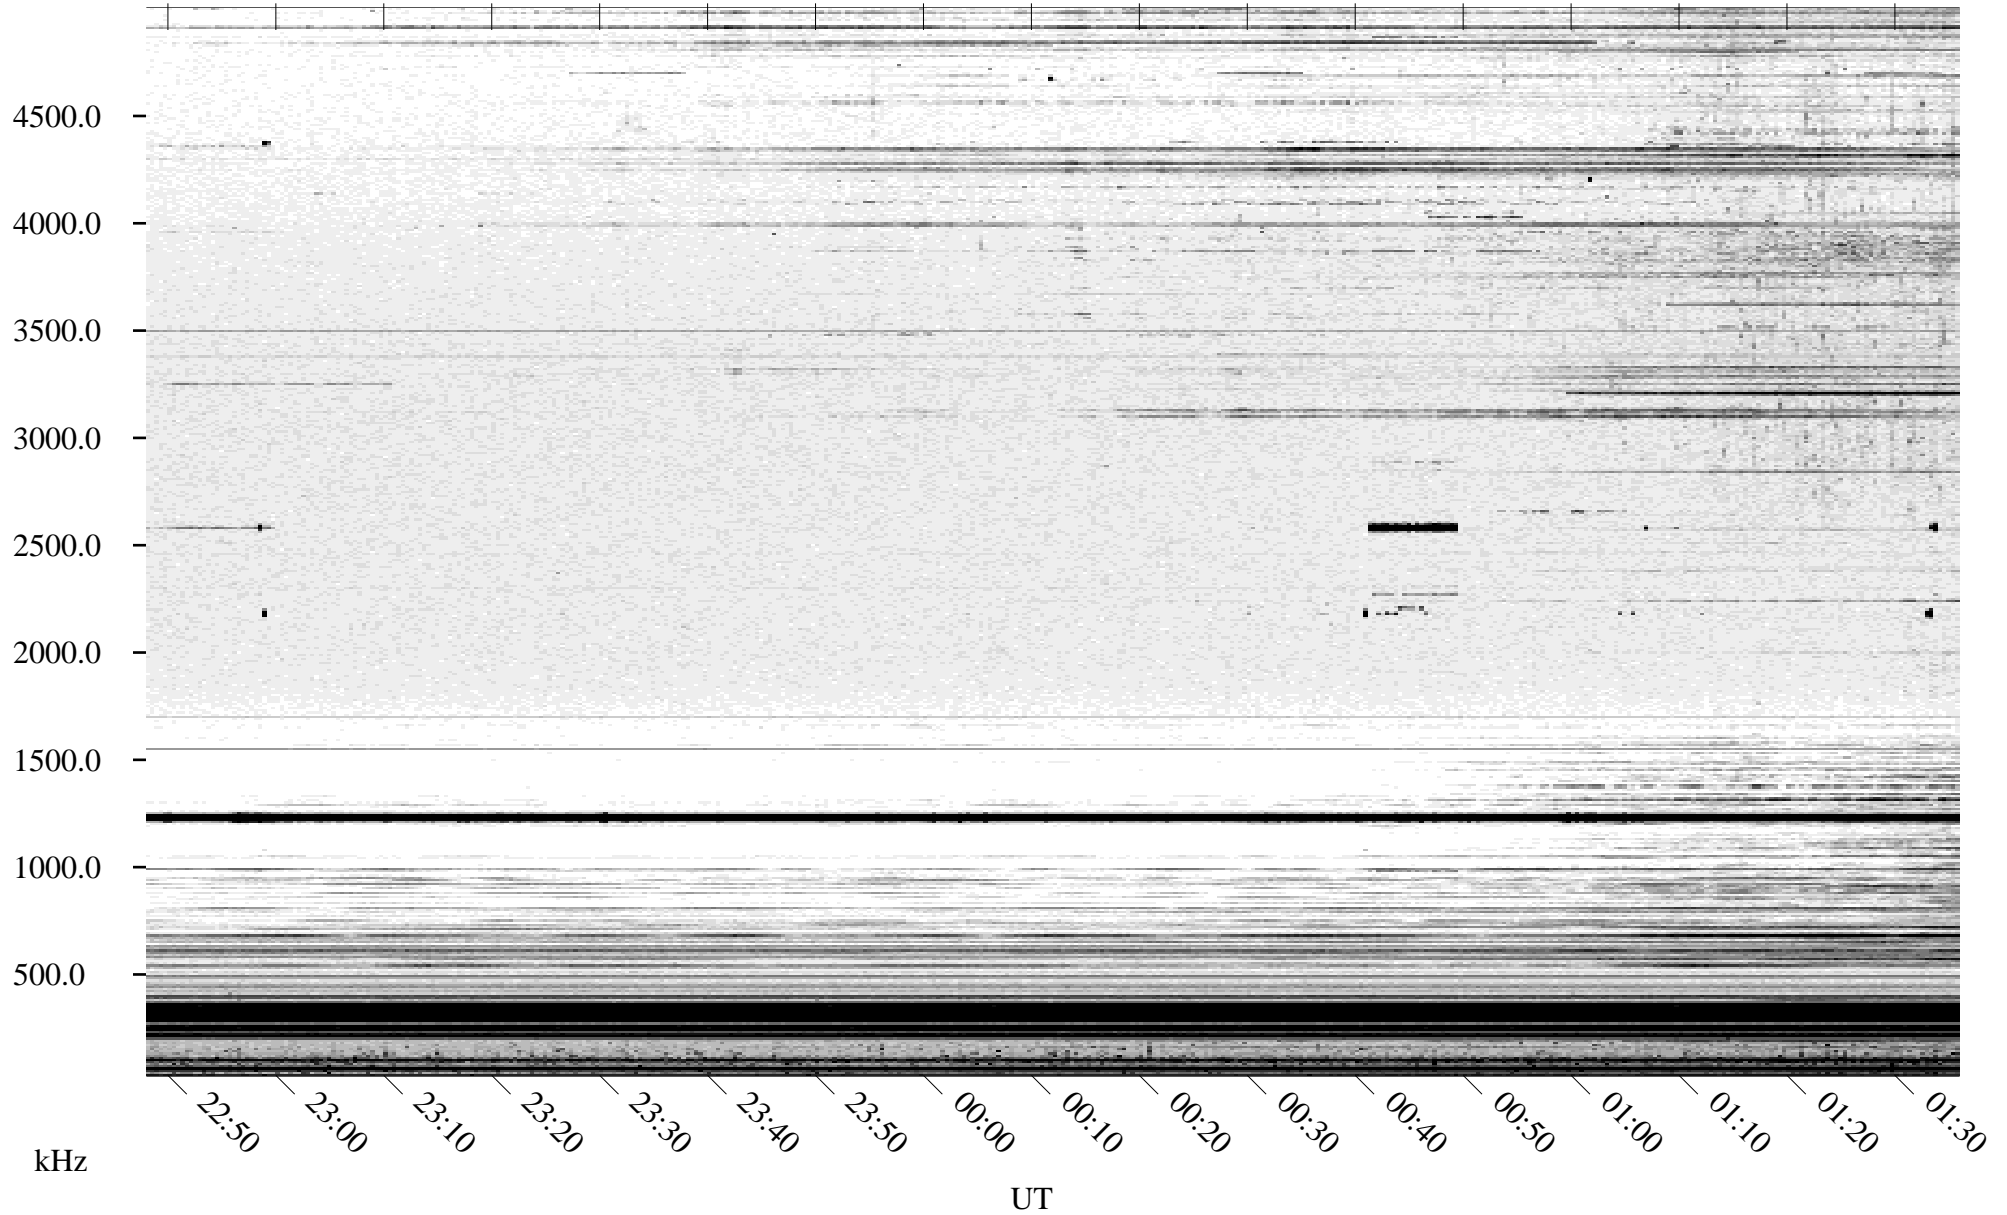

# 08/31/2004 Churchill, Manitoba

Linear Scale    Black = 161    White = 15

ch04244l.r00m max\_12

Page 1

# 08/31/2004 Churchill, Manitoba

Linear Scale    Black = 161    White = 15

ch04244l.r00m max\_12

Page 2

# 09/01/2004 Churchill, Manitoba

Linear Scale    Black = 161    White = 15

ch04244l.r00m max\_12

Page 3

# 09/01/2004 Churchill, Manitoba

Linear Scale    Black = 161    White = 15

ch04244l.r00m max\_12

Page 4