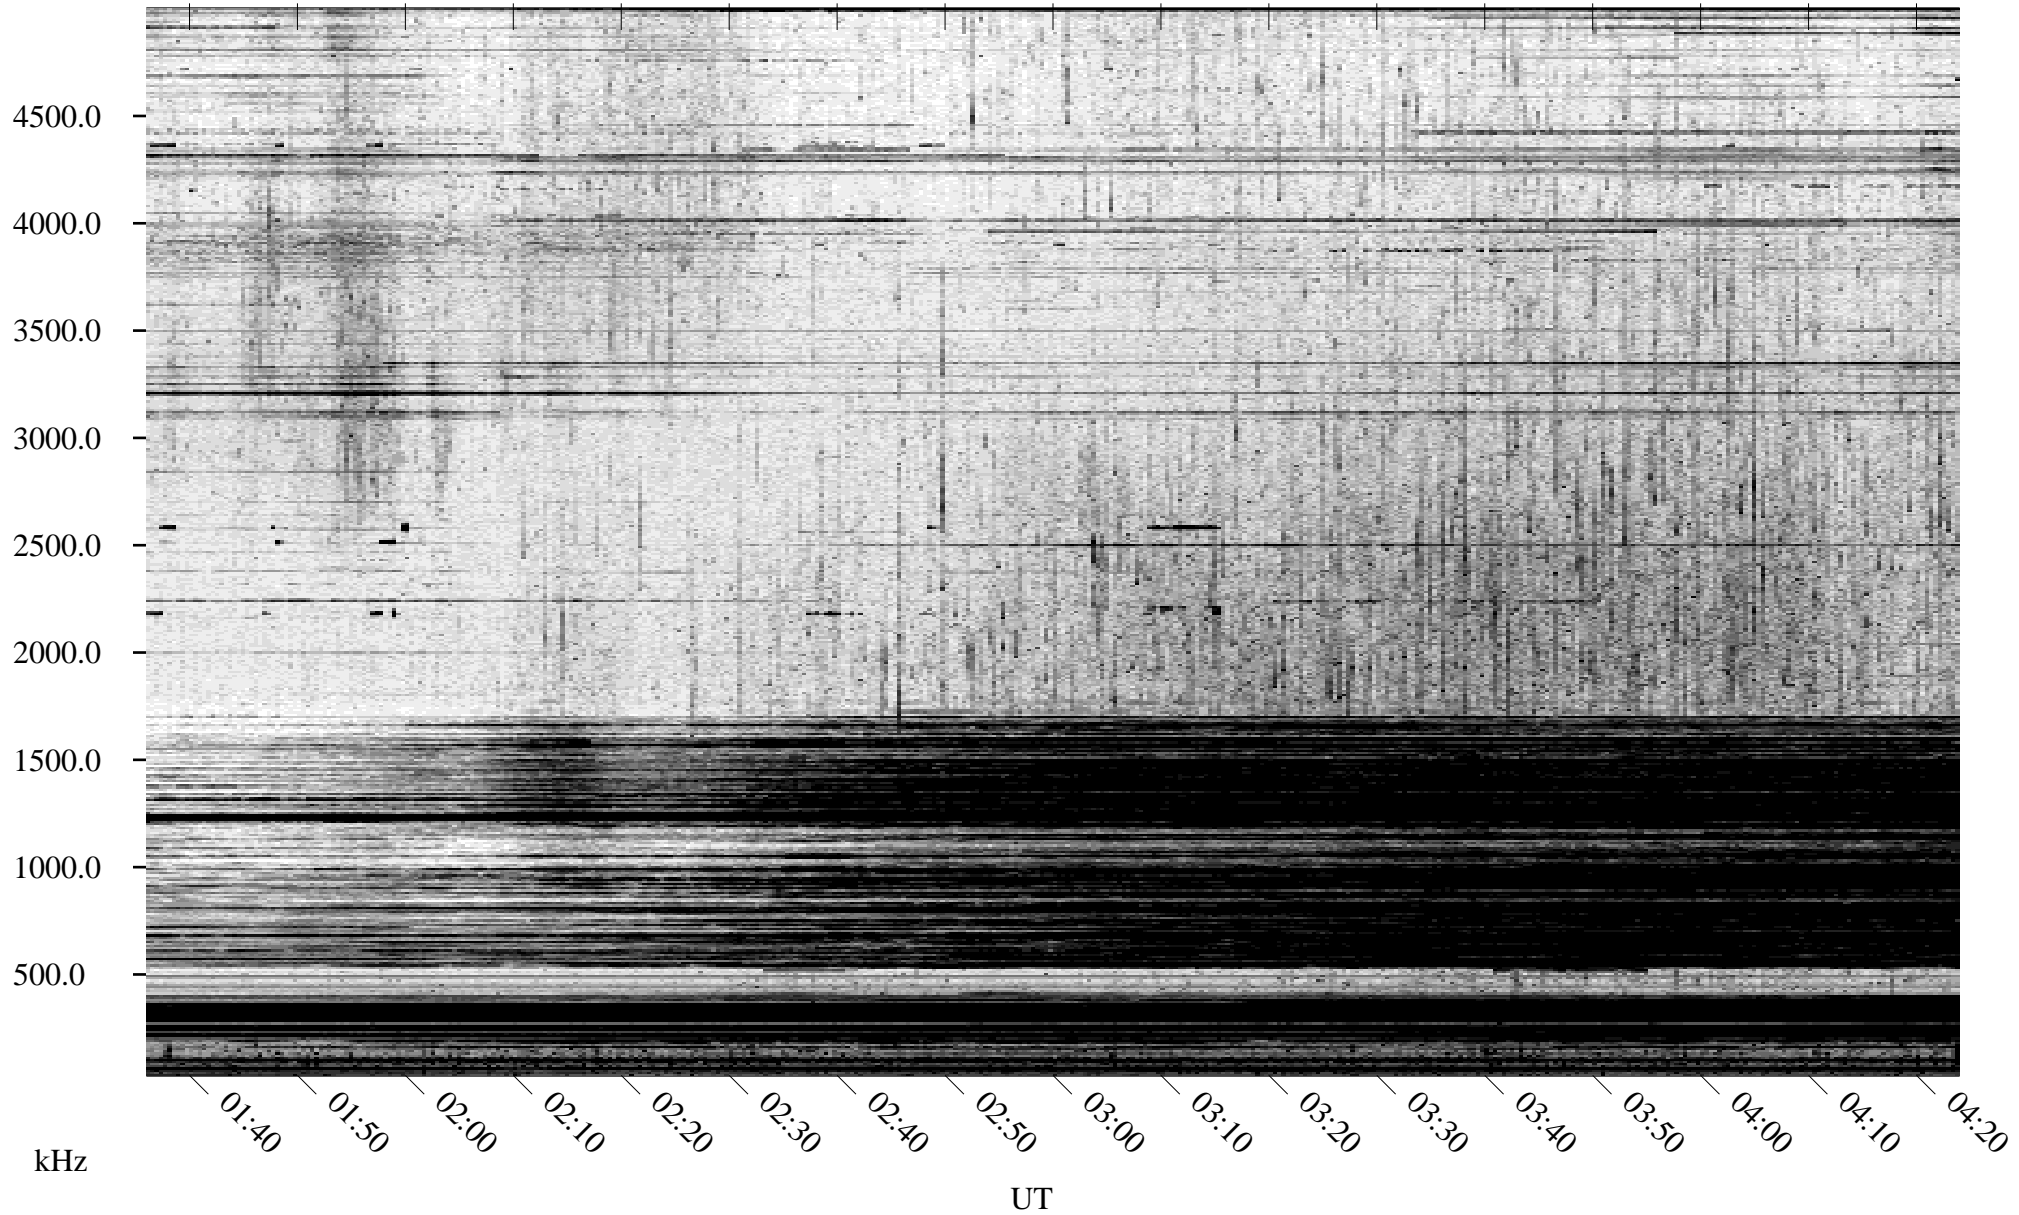

# 08/31/2004 Churchill, Manitoba

Linear Scale    Black = 161    White = 15

ch04244l.r00m max\_12

Page 1

# 08/31/2004 Churchill, Manitoba

Linear Scale    Black = 161    White = 15

ch04244l.r00m max\_12

Page 2

# 09/01/2004 Churchill, Manitoba

Linear Scale    Black = 161    White = 15

ch04244l.r00m max\_12

Page 3

# 09/01/2004 Churchill, Manitoba

Linear Scale    Black = 161    White = 15

ch04244l.r00m max\_12

Page 4