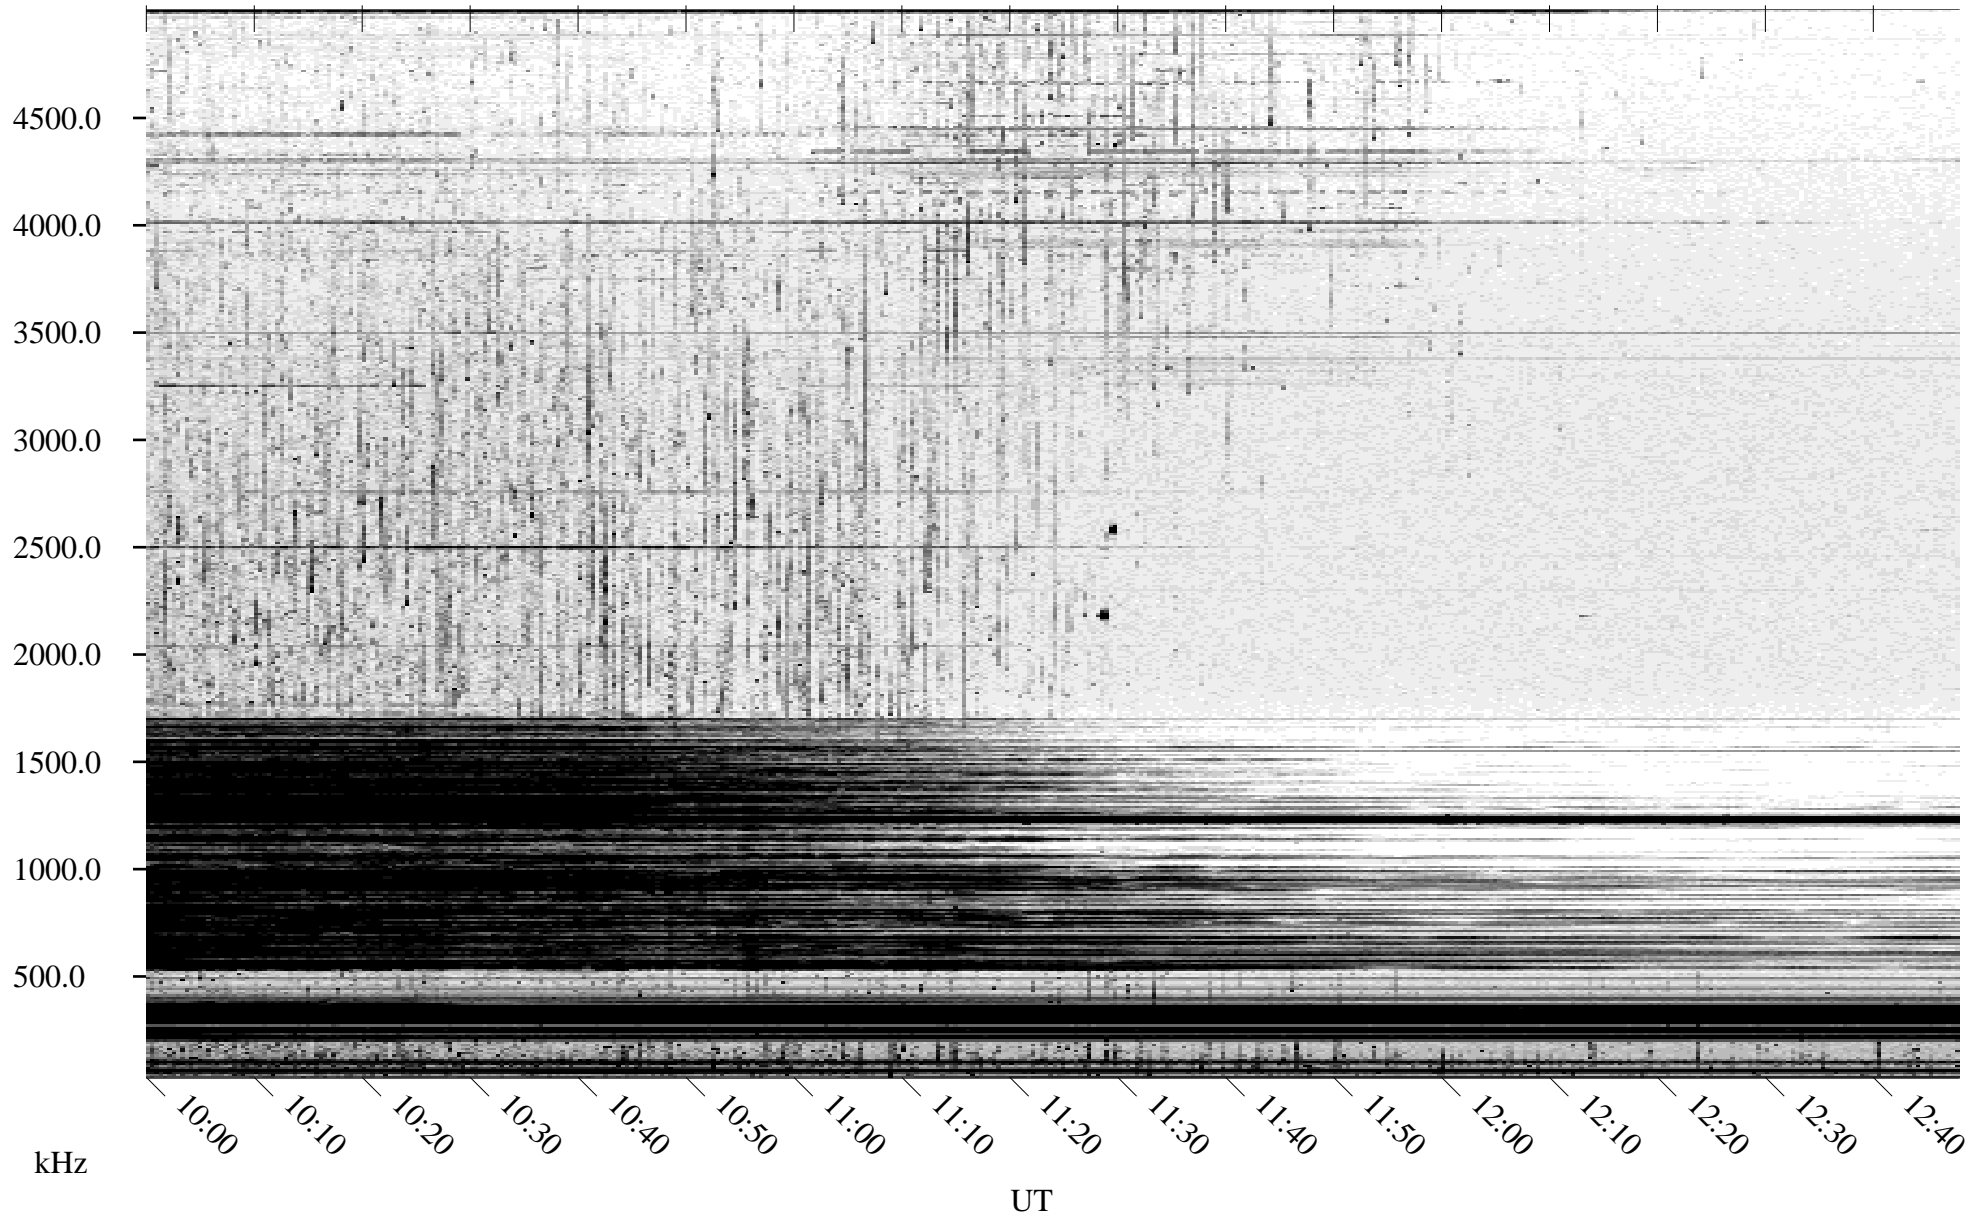

# 09/01/2004 Churchill, Manitoba

Linear Scale    Black = 161    White = 15

ch04244l.r00m max\_12

Page 5

# 09/01/2004 Churchill, Manitoba

Linear Scale    Black = 161    White = 15

ch04244l.r00m max\_12

Page 6

# 09/01/2004 Churchill, Manitoba

Linear Scale    Black = 161    White = 15

ch04244l.r00m max\_12

Page 7

# 09/01/2004 Churchill, Manitoba

Linear Scale    Black = 161    White = 15

ch04244l.r00m max\_12