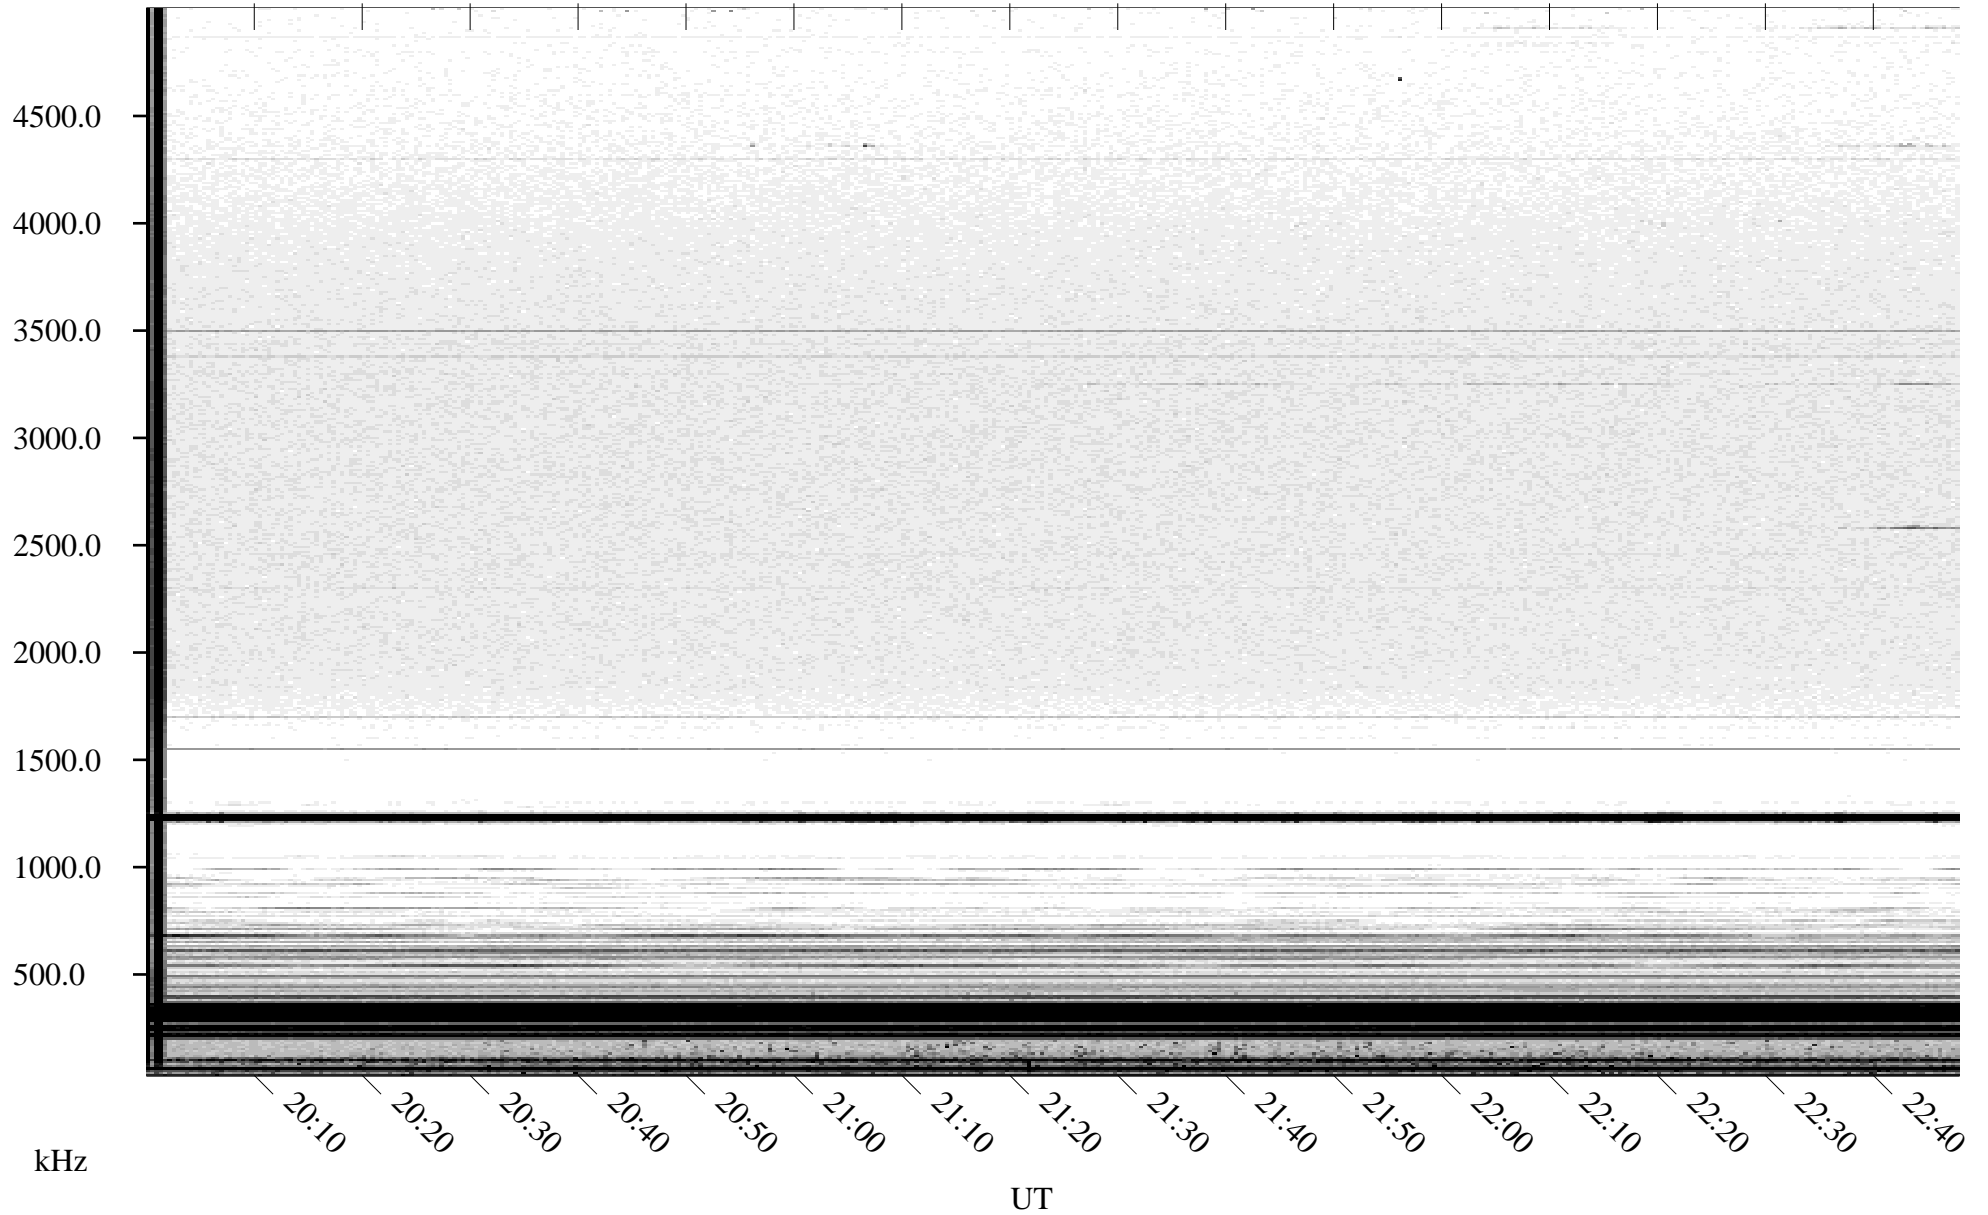

# 08/31/2004 Churchill, Manitoba

Linear Scale    Black = 161    White = 15

ch04244l.r00m max\_12

Page 1

# 08/31/2004 Churchill, Manitoba

Linear Scale    Black = 161    White = 15

ch04244l.r00m max\_12

Page 2

# 09/01/2004 Churchill, Manitoba

Linear Scale    Black = 161    White = 15

ch04244l.r00m max\_12

Page 3

# 09/01/2004 Churchill, Manitoba

Linear Scale    Black = 161    White = 15

ch04244l.r00m max\_12

Page 4