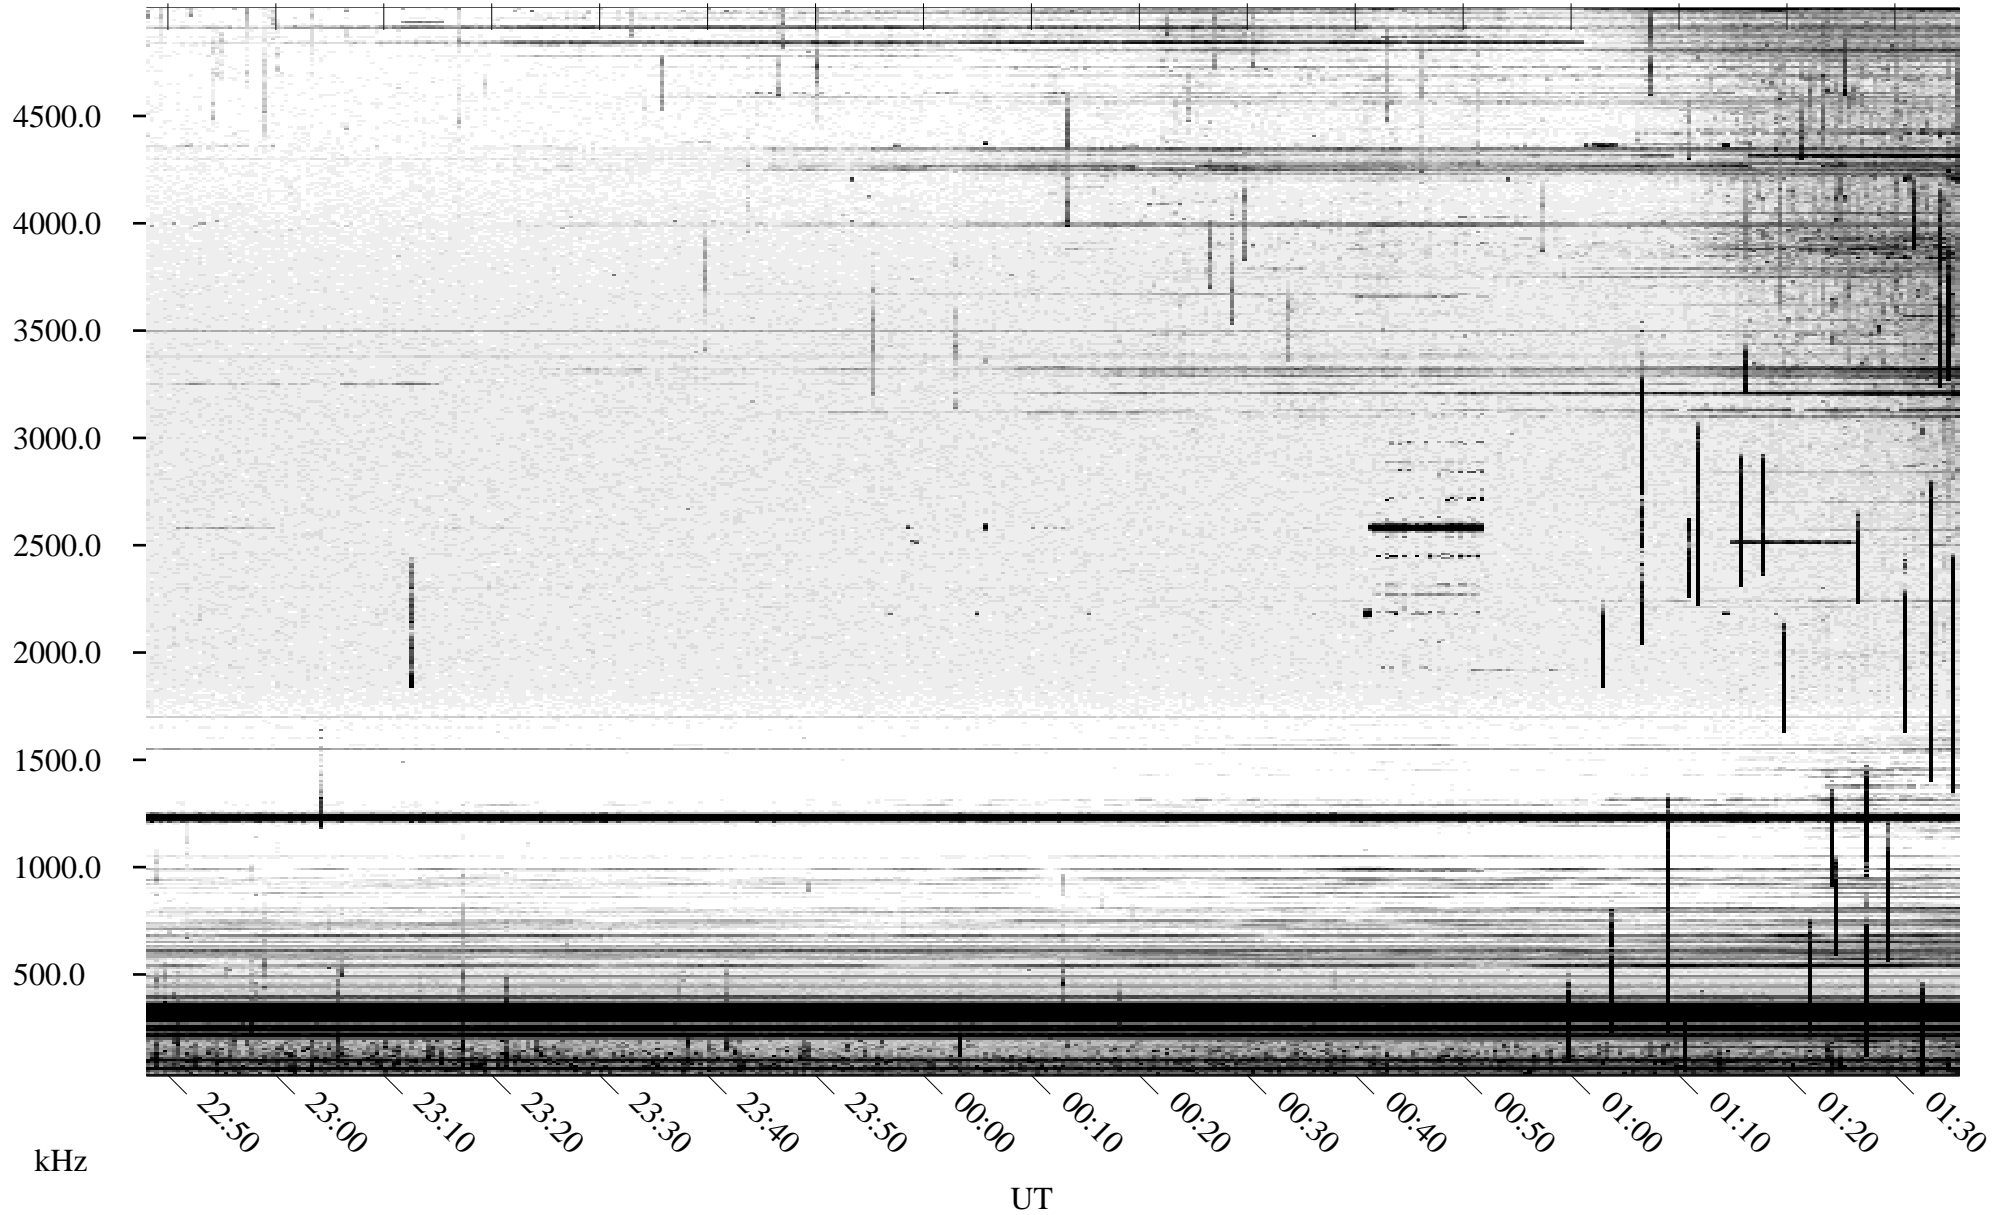

09/01/2004 Churchill, Manitoba

Linear Scale Black = 161 White = 15

ch04245l.r00m max_12

Page 1

09/01/2004 Churchill, Manitoba

Linear Scale Black = 161 White = 15

ch042451.r00m max_12

Page 2

09/02/2004 Churchill, Manitoba

Linear Scale Black = 161 White = 15

ch042451.r00m max_12

09/02/2004 Churchill, Manitoba

Linear Scale Black = 161 White = 15

ch042451.r00m max_12

Page 4

09/02/2004 Churchill, Manitoba

Linear Scale Black = 161 White = 15

ch042451.r00m max_12

Page 5

09/02/2004 Churchill, Manitoba

Linear Scale Black = 161 White = 15

ch042451.r00m max_12

Page 6

09/02/2004 Churchill, Manitoba

Linear Scale Black = 161 White = 15

ch04245l.r00m max_12

Page 7

09/02/2004 Churchill, Manitoba

Linear Scale Black = 161 White = 15

ch042451.r00m max_12

Page 8