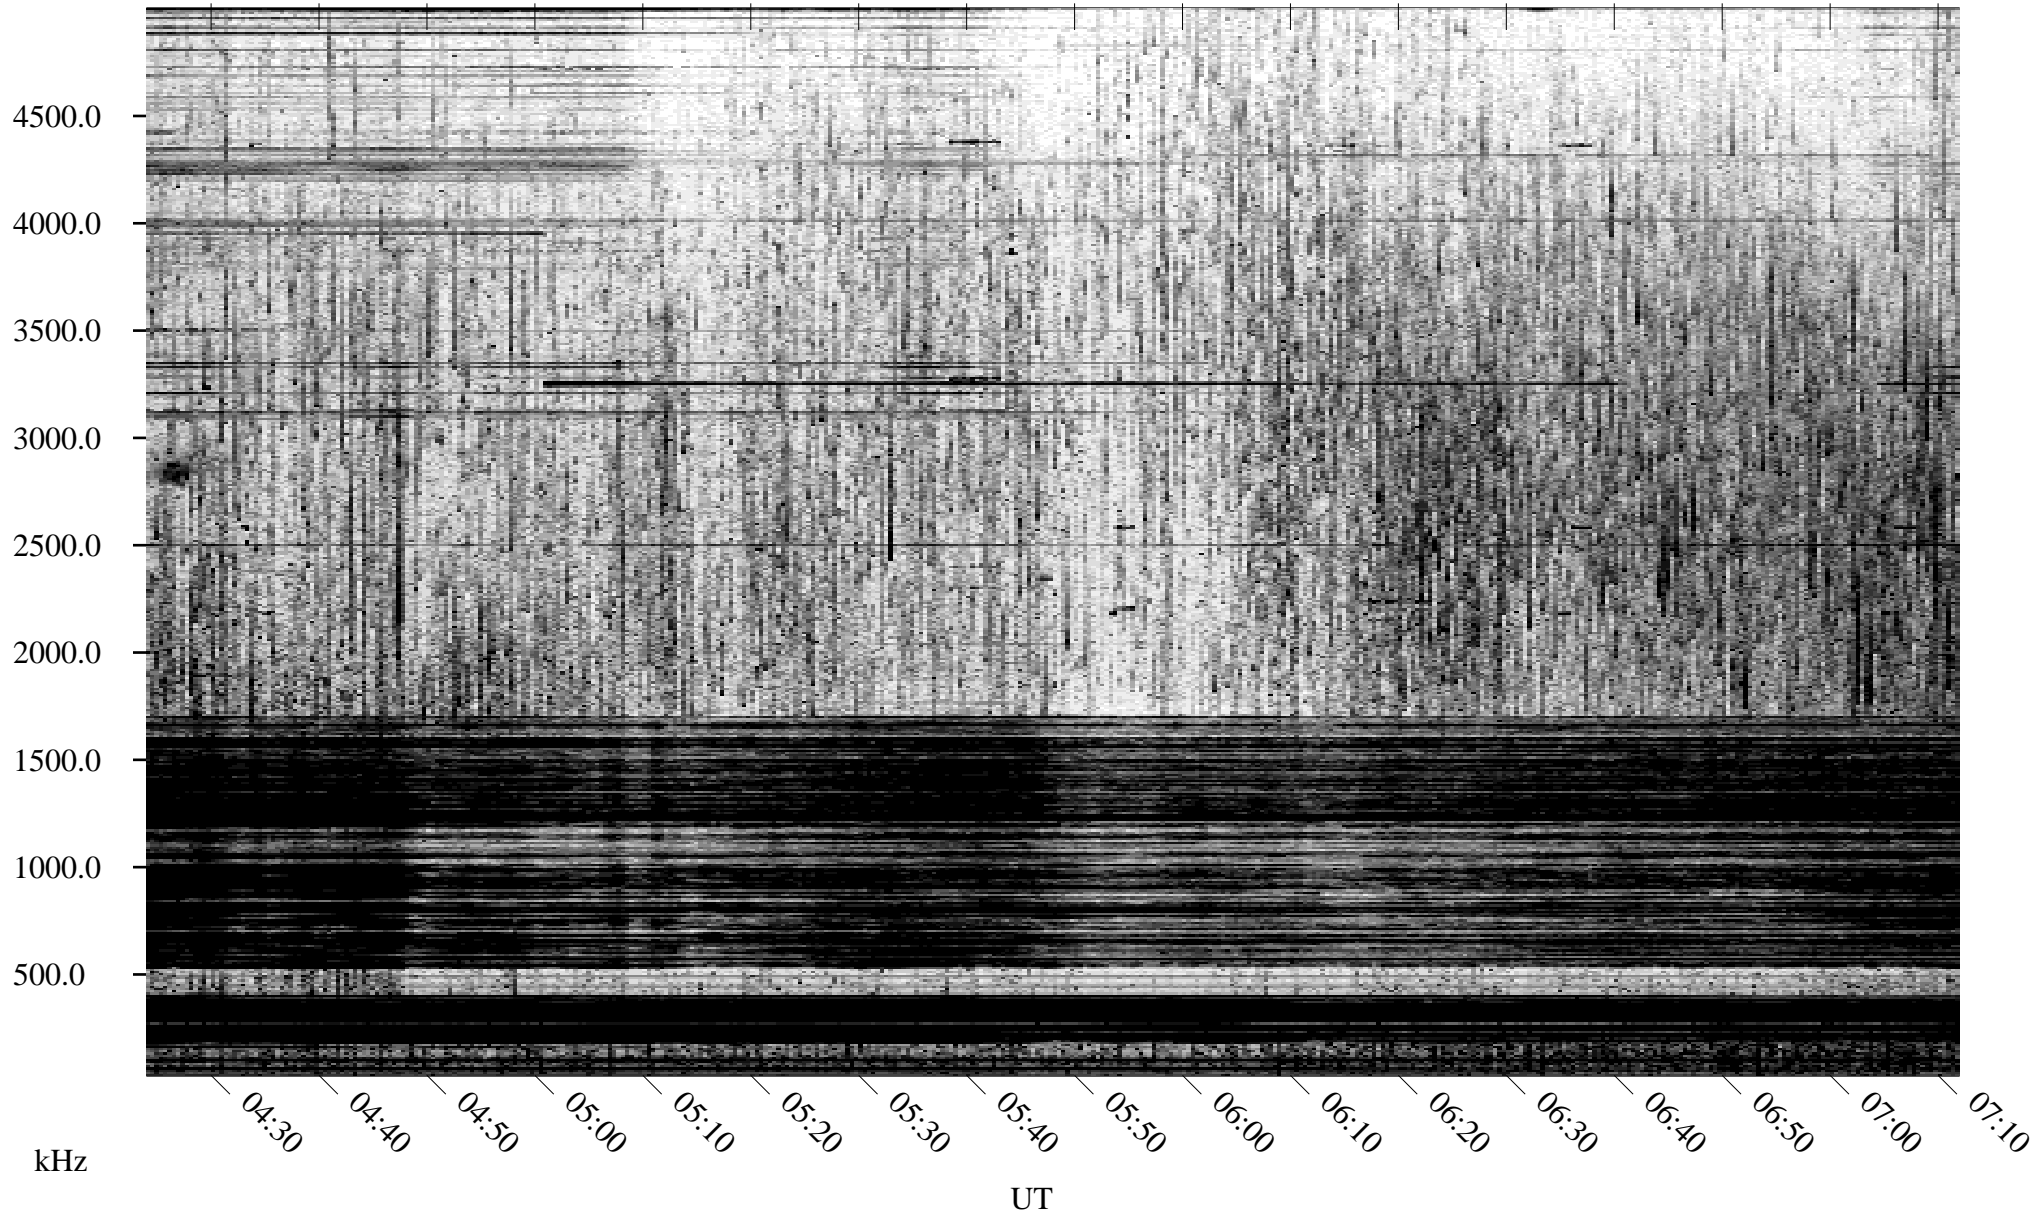

09/01/2004 Churchill, Manitoba

Linear Scale Black = 161 White = 15

ch04245l.r00m max_12

Page 1

09/01/2004 Churchill, Manitoba

Linear Scale Black = 161 White = 15

ch042451.r00m max_12

Page 2

09/02/2004 Churchill, Manitoba

Linear Scale Black = 161 White = 15

ch042451.r00m max_12

09/02/2004 Churchill, Manitoba

Linear Scale Black = 161 White = 15

ch042451.r00m max_12

Page 4

09/02/2004 Churchill, Manitoba

Linear Scale Black = 161 White = 15

ch042451.r00m max_12

Page 5

09/02/2004 Churchill, Manitoba

Linear Scale Black = 161 White = 15

ch042451.r00m max_12

Page 6

09/02/2004 Churchill, Manitoba

Linear Scale Black = 161 White = 15

ch04245l.r00m max_12

Page 7

09/02/2004 Churchill, Manitoba

Linear Scale Black = 161 White = 15

ch042451.r00m max_12

Page 8