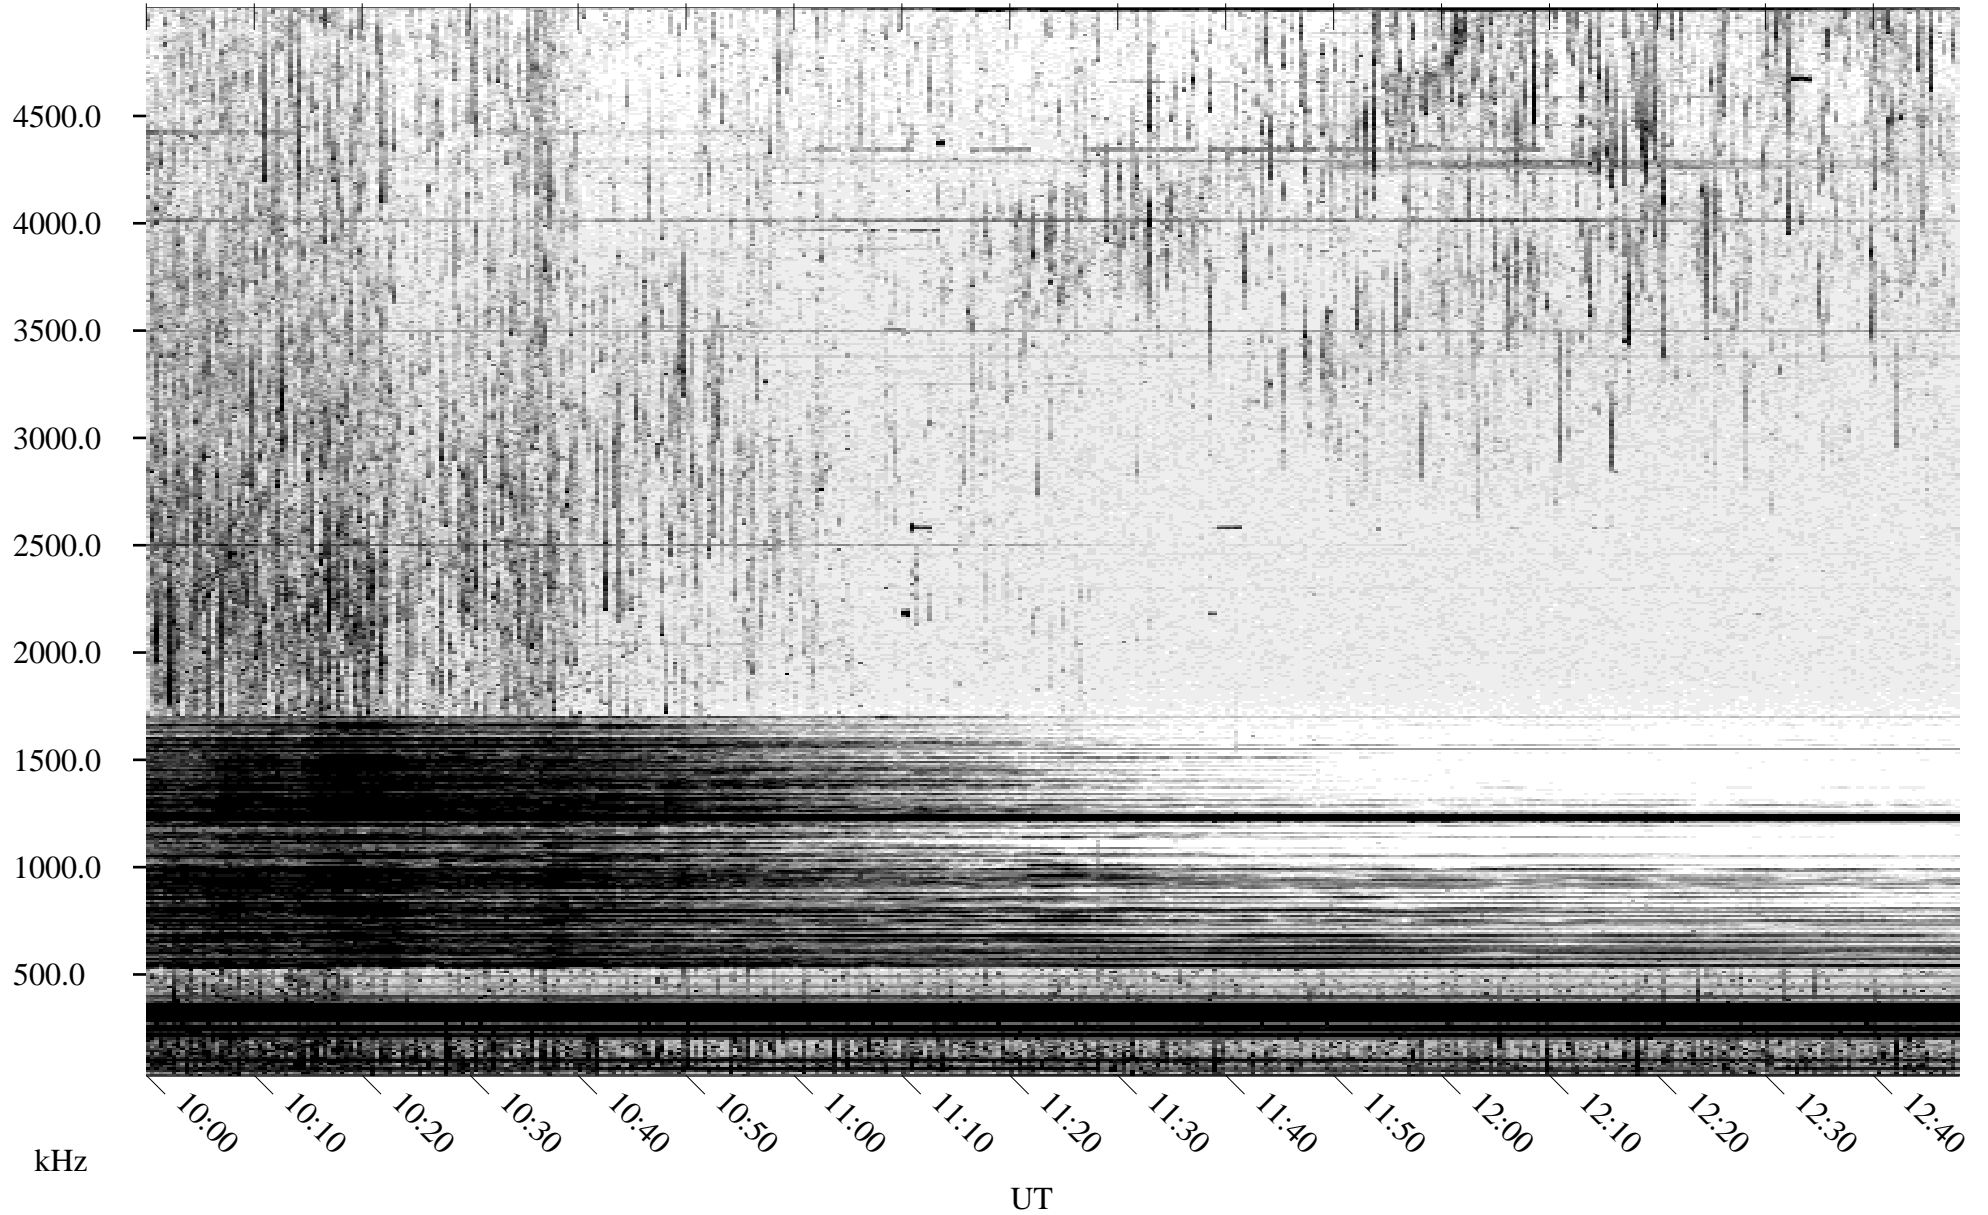

09/01/2004 Churchill, Manitoba

Linear Scale Black = 161 White = 15

ch04245l.r00m max_12

Page 1

09/01/2004 Churchill, Manitoba

Linear Scale Black = 161 White = 15

ch042451.r00m max_12

Page 2

09/02/2004 Churchill, Manitoba

Linear Scale Black = 161 White = 15

ch042451.r00m max_12

09/02/2004 Churchill, Manitoba

Linear Scale Black = 161 White = 15

ch042451.r00m max_12

Page 4

09/02/2004 Churchill, Manitoba

Linear Scale Black = 161 White = 15

ch042451.r00m max_12

Page 5

09/02/2004 Churchill, Manitoba

Linear Scale Black = 161 White = 15

ch042451.r00m max_12

Page 6

09/02/2004 Churchill, Manitoba

Linear Scale Black = 161 White = 15

ch04245l.r00m max_12

Page 7

09/02/2004 Churchill, Manitoba

Linear Scale Black = 161 White = 15

ch042451.r00m max_12

Page 8