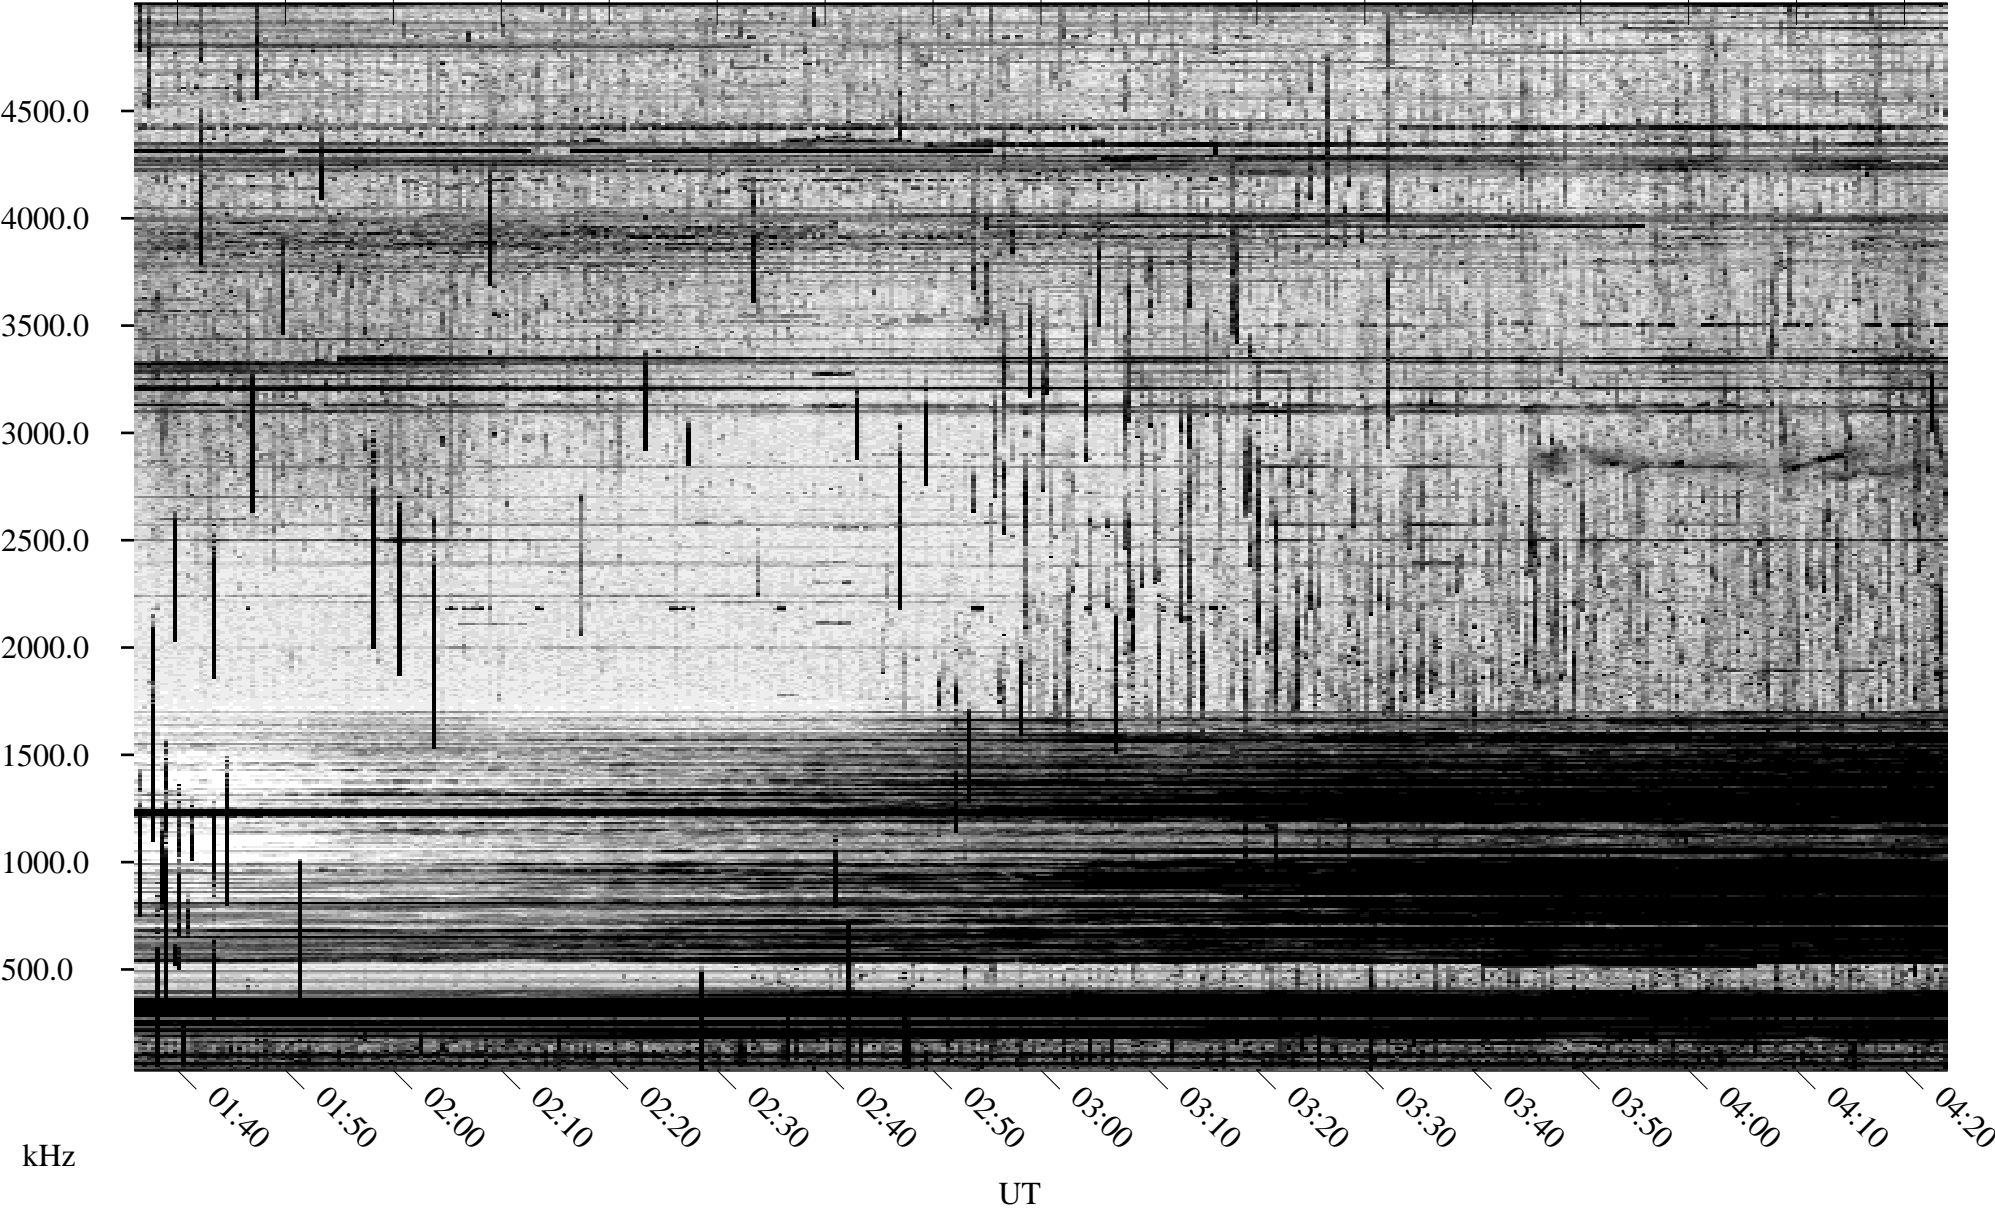

09/01/2004 Churchill, Manitoba

Linear Scale Black = 161 White = 15

ch04245l.r00m max_12

Page 1

09/01/2004 Churchill, Manitoba

Linear Scale Black = 161 White = 15

ch042451.r00m max_12

Page 2

09/02/2004 Churchill, Manitoba

Linear Scale Black = 161 White = 15

ch042451.r00m max_12

09/02/2004 Churchill, Manitoba

Linear Scale Black = 161 White = 15

ch042451.r00m max_12

Page 4

09/02/2004 Churchill, Manitoba

Linear Scale Black = 161 White = 15

ch042451.r00m max_12

Page 5

09/02/2004 Churchill, Manitoba

Linear Scale Black = 161 White = 15

ch042451.r00m max_12

Page 6

09/02/2004 Churchill, Manitoba

Linear Scale Black = 161 White = 15

ch04245l.r00m max_12

Page 7

09/02/2004 Churchill, Manitoba

Linear Scale Black = 161 White = 15

ch042451.r00m max_12

Page 8