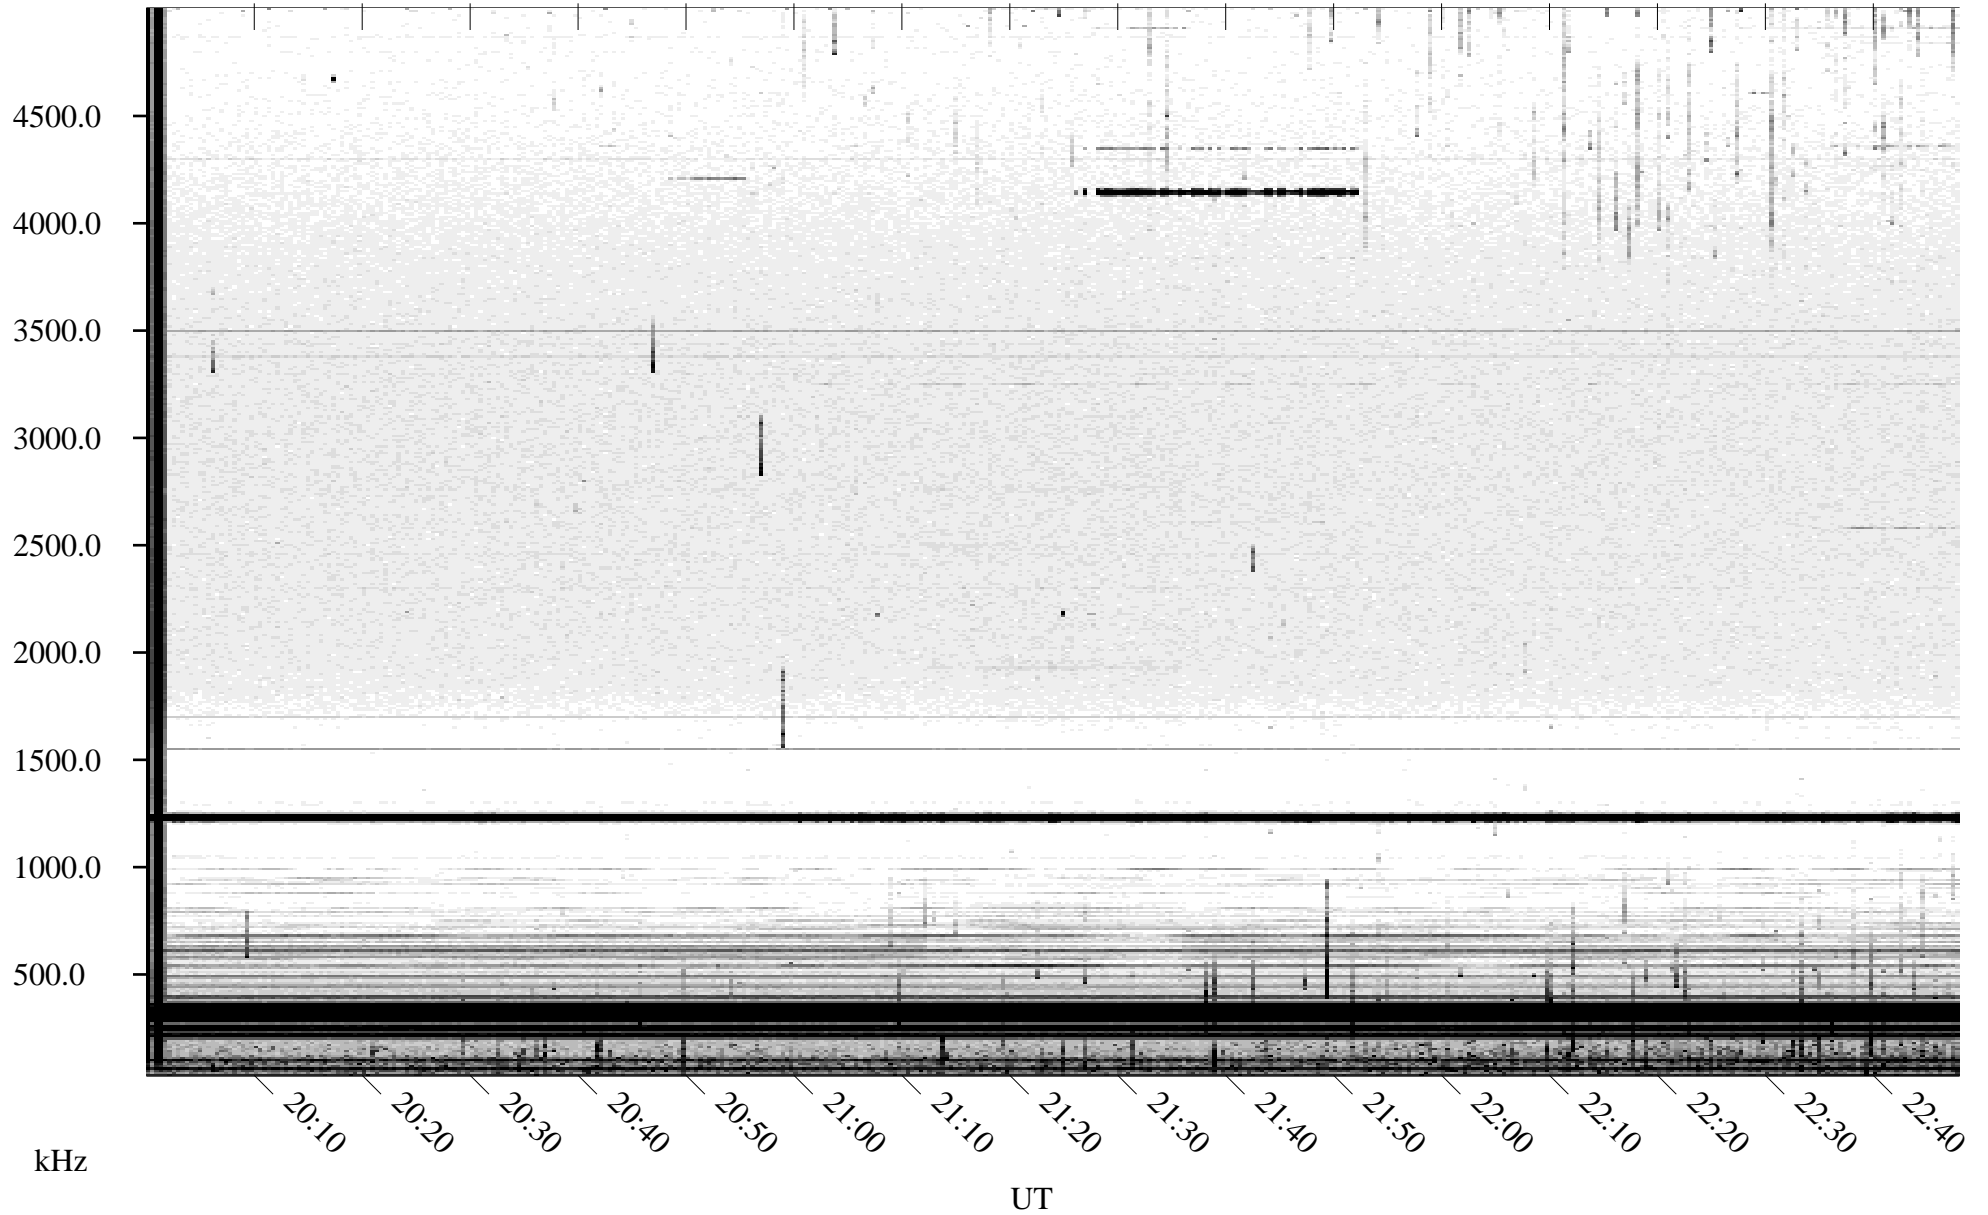

09/01/2004 Churchill, Manitoba

Linear Scale Black = 161 White = 15

ch04245l.r00m max_12

Page 1

09/01/2004 Churchill, Manitoba

Linear Scale Black = 161 White = 15

ch042451.r00m max_12

Page 2

09/02/2004 Churchill, Manitoba

Linear Scale Black = 161 White = 15

ch042451.r00m max_12

09/02/2004 Churchill, Manitoba

Linear Scale Black = 161 White = 15

ch042451.r00m max_12

Page 4

09/02/2004 Churchill, Manitoba

Linear Scale Black = 161 White = 15

ch042451.r00m max_12

Page 5

09/02/2004 Churchill, Manitoba

Linear Scale Black = 161 White = 15

ch042451.r00m max_12

Page 6

09/02/2004 Churchill, Manitoba

Linear Scale Black = 161 White = 15

ch04245l.r00m max_12

Page 7

09/02/2004 Churchill, Manitoba

Linear Scale Black = 161 White = 15

ch042451.r00m max_12

Page 8