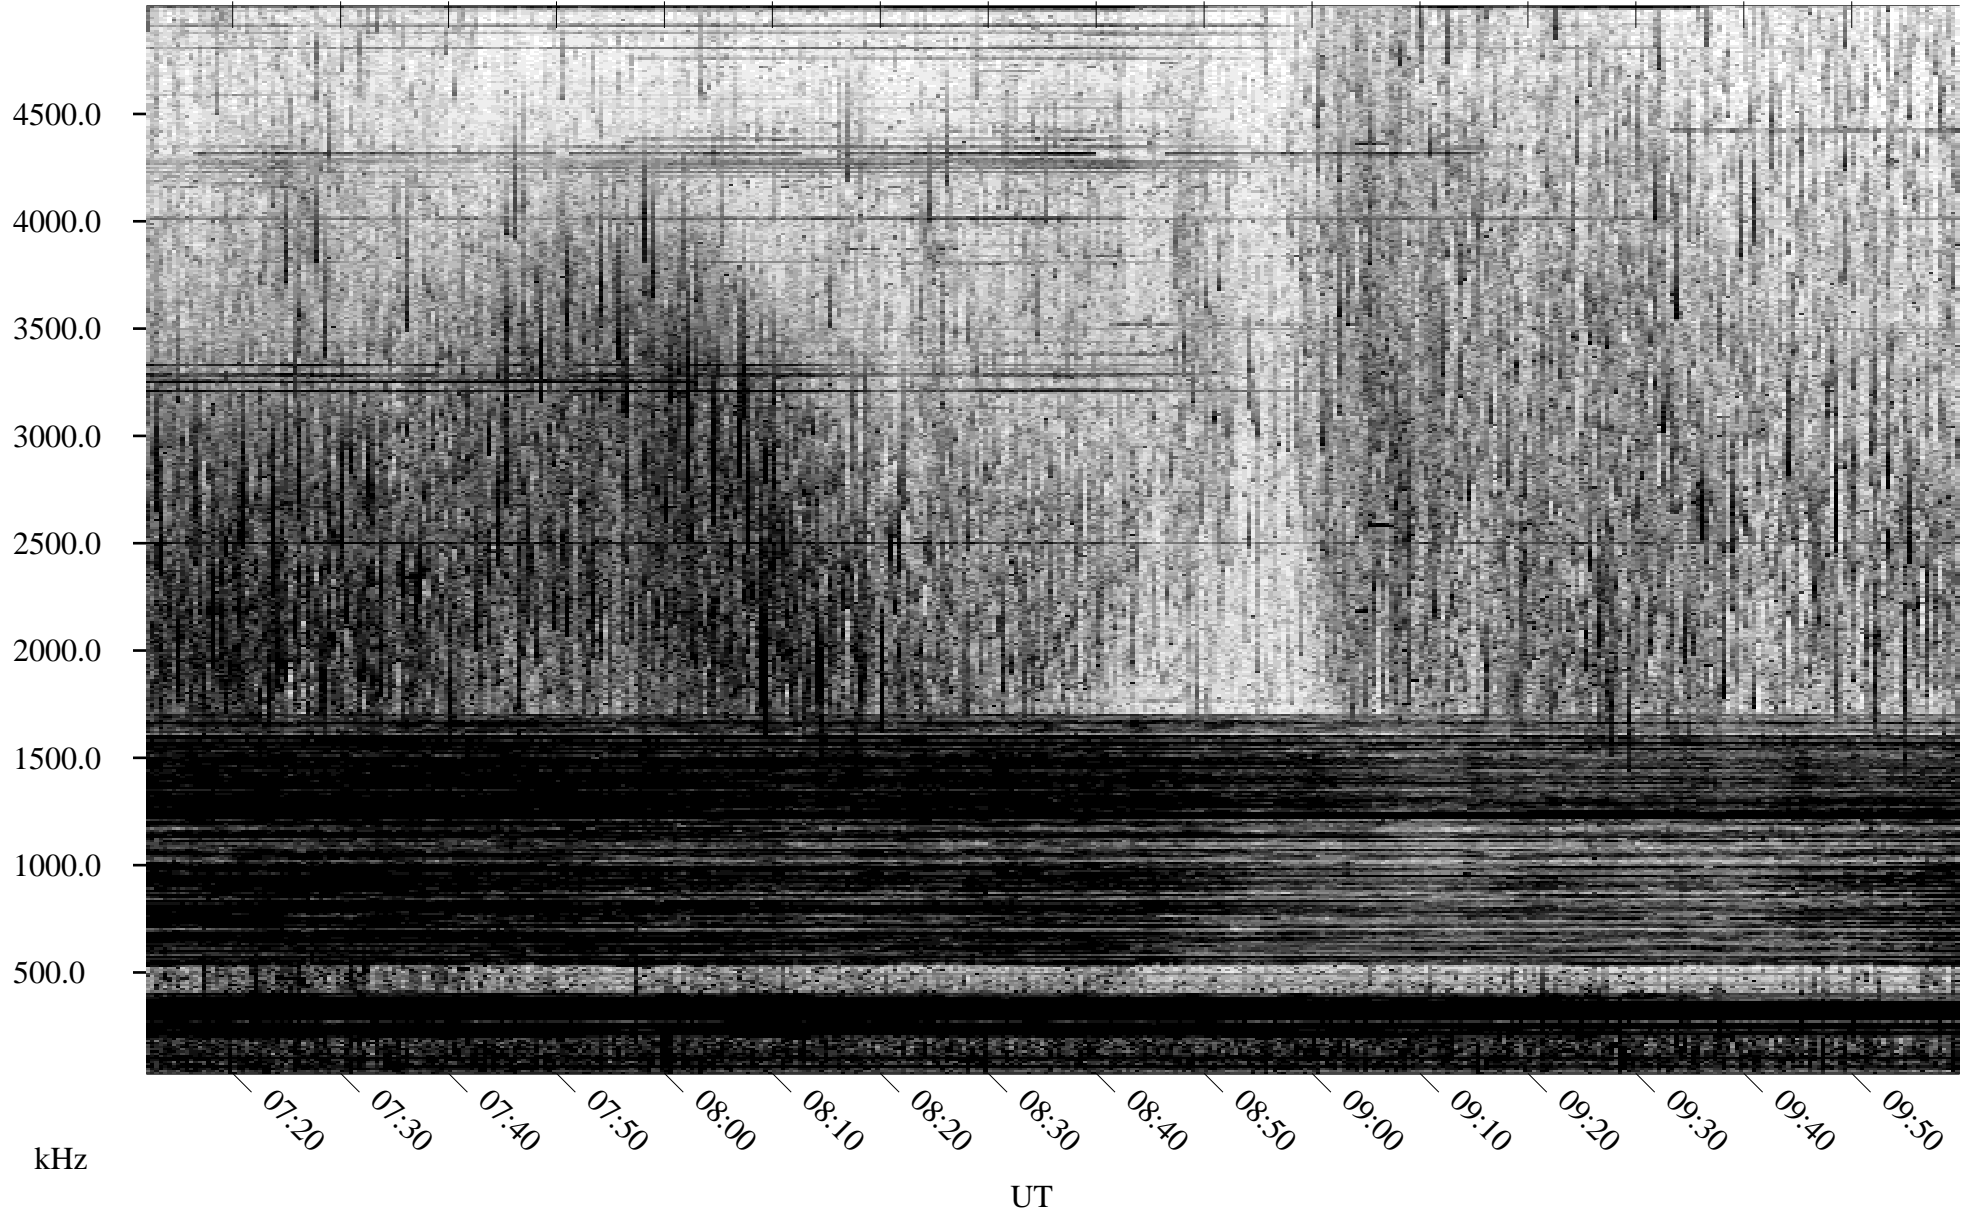

09/01/2004 Churchill, Manitoba

Linear Scale Black = 161 White = 15

ch04245l.r00m max_12

Page 1

09/01/2004 Churchill, Manitoba

Linear Scale Black = 161 White = 15

ch042451.r00m max_12

Page 2

09/02/2004 Churchill, Manitoba

Linear Scale Black = 161 White = 15

ch042451.r00m max_12

09/02/2004 Churchill, Manitoba

Linear Scale Black = 161 White = 15

ch042451.r00m max_12

Page 4

09/02/2004 Churchill, Manitoba

Linear Scale Black = 161 White = 15

ch042451.r00m max_12

Page 5

09/02/2004 Churchill, Manitoba

Linear Scale Black = 161 White = 15

ch042451.r00m max_12

Page 6

09/02/2004 Churchill, Manitoba

Linear Scale Black = 161 White = 15

ch04245l.r00m max_12

Page 7

09/02/2004 Churchill, Manitoba

Linear Scale Black = 161 White = 15

ch042451.r00m max_12

Page 8