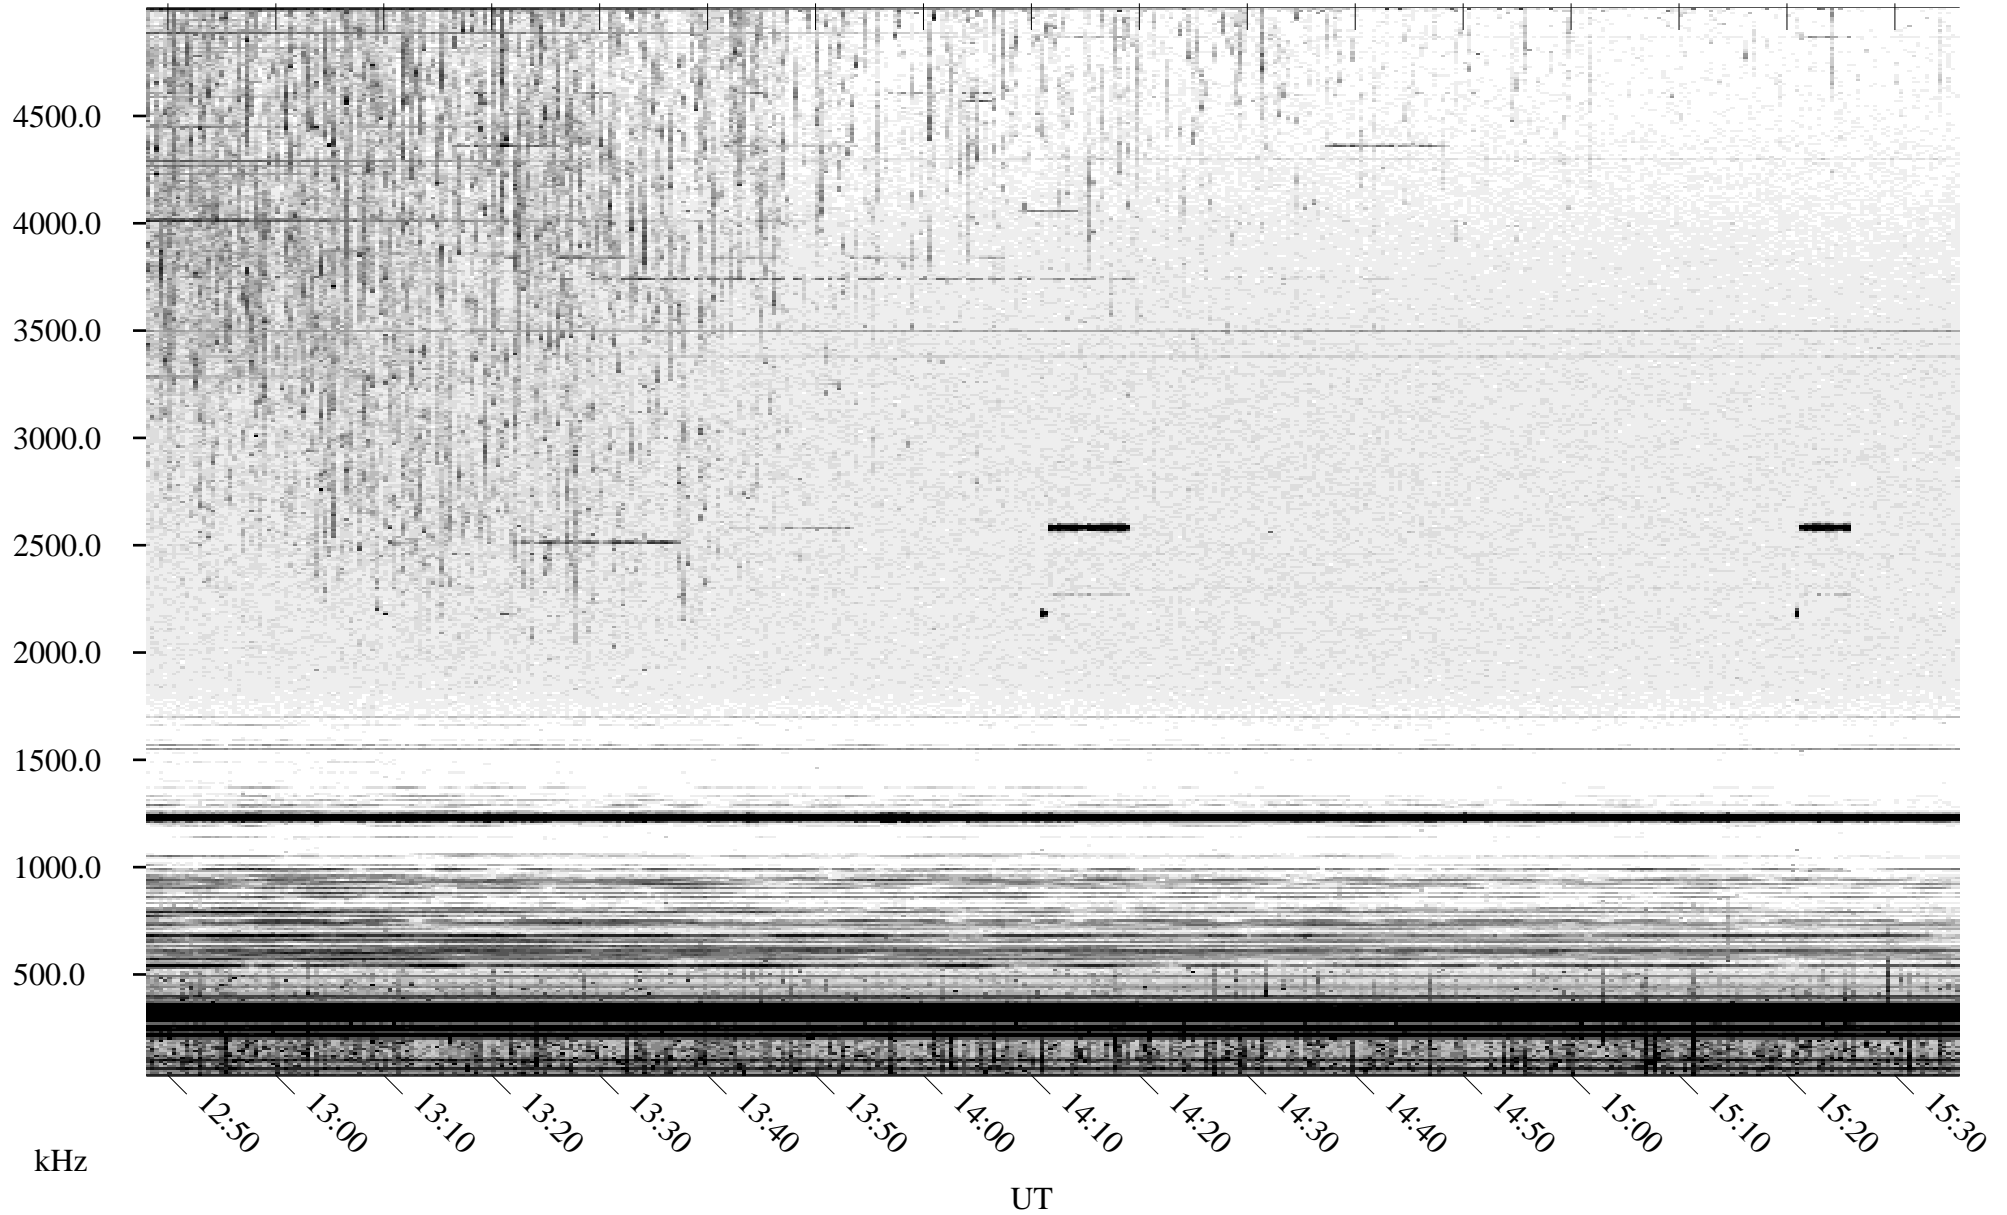

# 09/04/2004 Churchill, Manitoba

Linear Scale    Black = 161    White = 15

ch04247l.r00m max\_12

Page 3

09/04/2004 Churchill, Manitoba

Linear Scale Black = 161 White = 15

ch04247l.r00m max\_12

Page 4

# 09/04/2004 Churchill, Manitoba

Linear Scale    Black = 161    White = 15

ch04247l.r00m max\_12

Page 5

09/04/2004 Churchill, Manitoba

Linear Scale Black = 161 White = 15

ch04247l.r00m max\_12

Page 6

# 09/04/2004 Churchill, Manitoba

Linear Scale    Black = 161    White = 15

ch04247l.r00m max\_12

Page 7

# 09/04/2004 Churchill, Manitoba

Linear Scale    Black = 161    White = 15

ch04247l.r00m max\_12