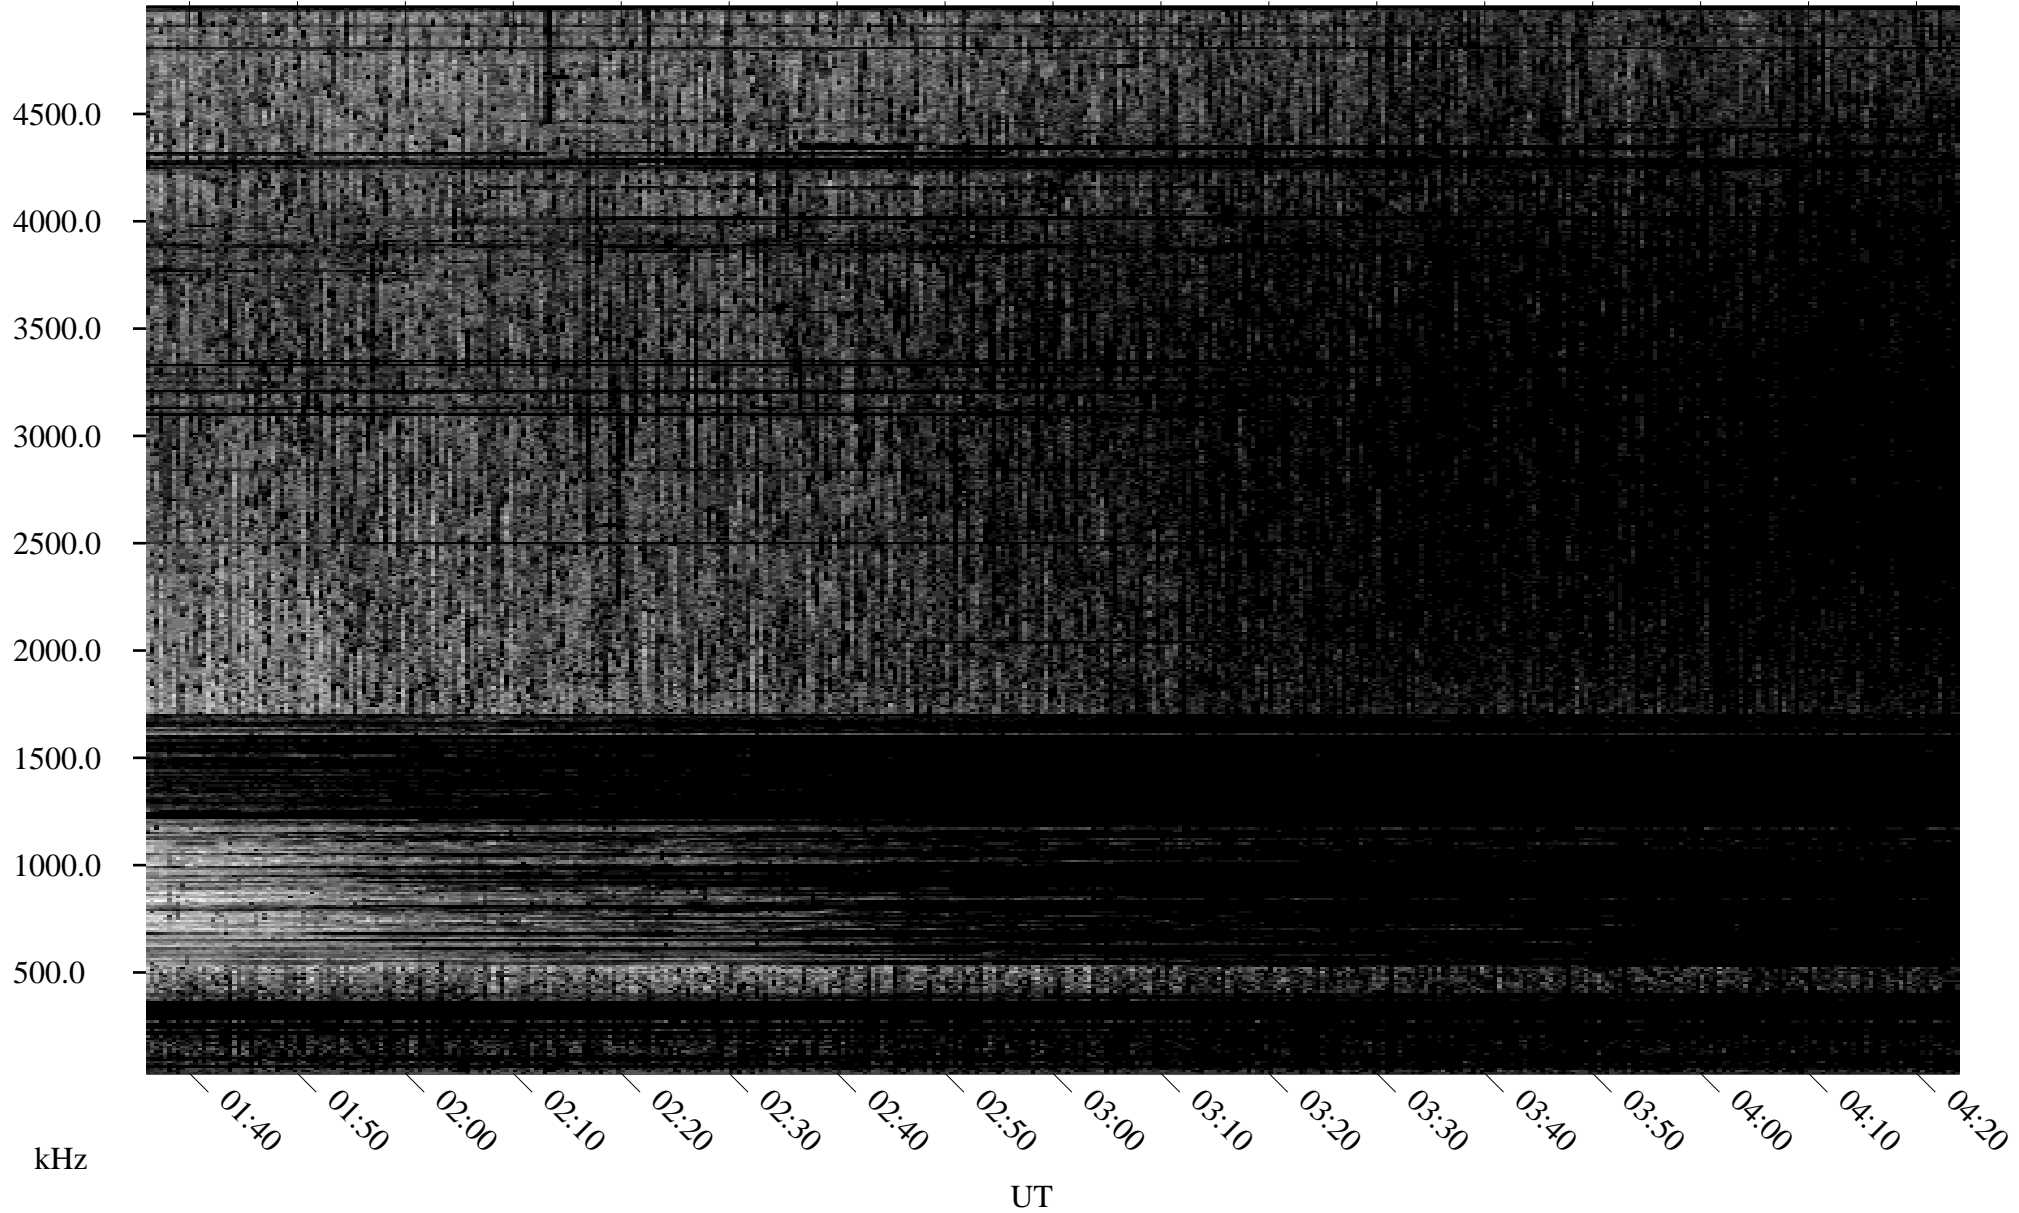

# 09/03/2004 Churchill, Manitoba

Linear Scale    Black = 161    White = 15

ch04247l.r00m max\_12

Page 1

# 09/03/2004 Churchill, Manitoba

Linear Scale    Black = 161    White = 15

ch04247l.r00m max\_12

Page 2

# 09/04/2004 Churchill, Manitoba

Linear Scale    Black = 161    White = 15

ch04247l.r00m max\_12

Page 3

09/04/2004 Churchill, Manitoba

Linear Scale Black = 161 White = 15

ch04247l.r00m max\_12

Page 4

# 09/04/2004 Churchill, Manitoba

Linear Scale    Black = 161    White = 15

ch04247l.r00m max\_12

Page 5

09/04/2004 Churchill, Manitoba

Linear Scale Black = 161 White = 15

ch04247l.r00m max\_12

Page 6