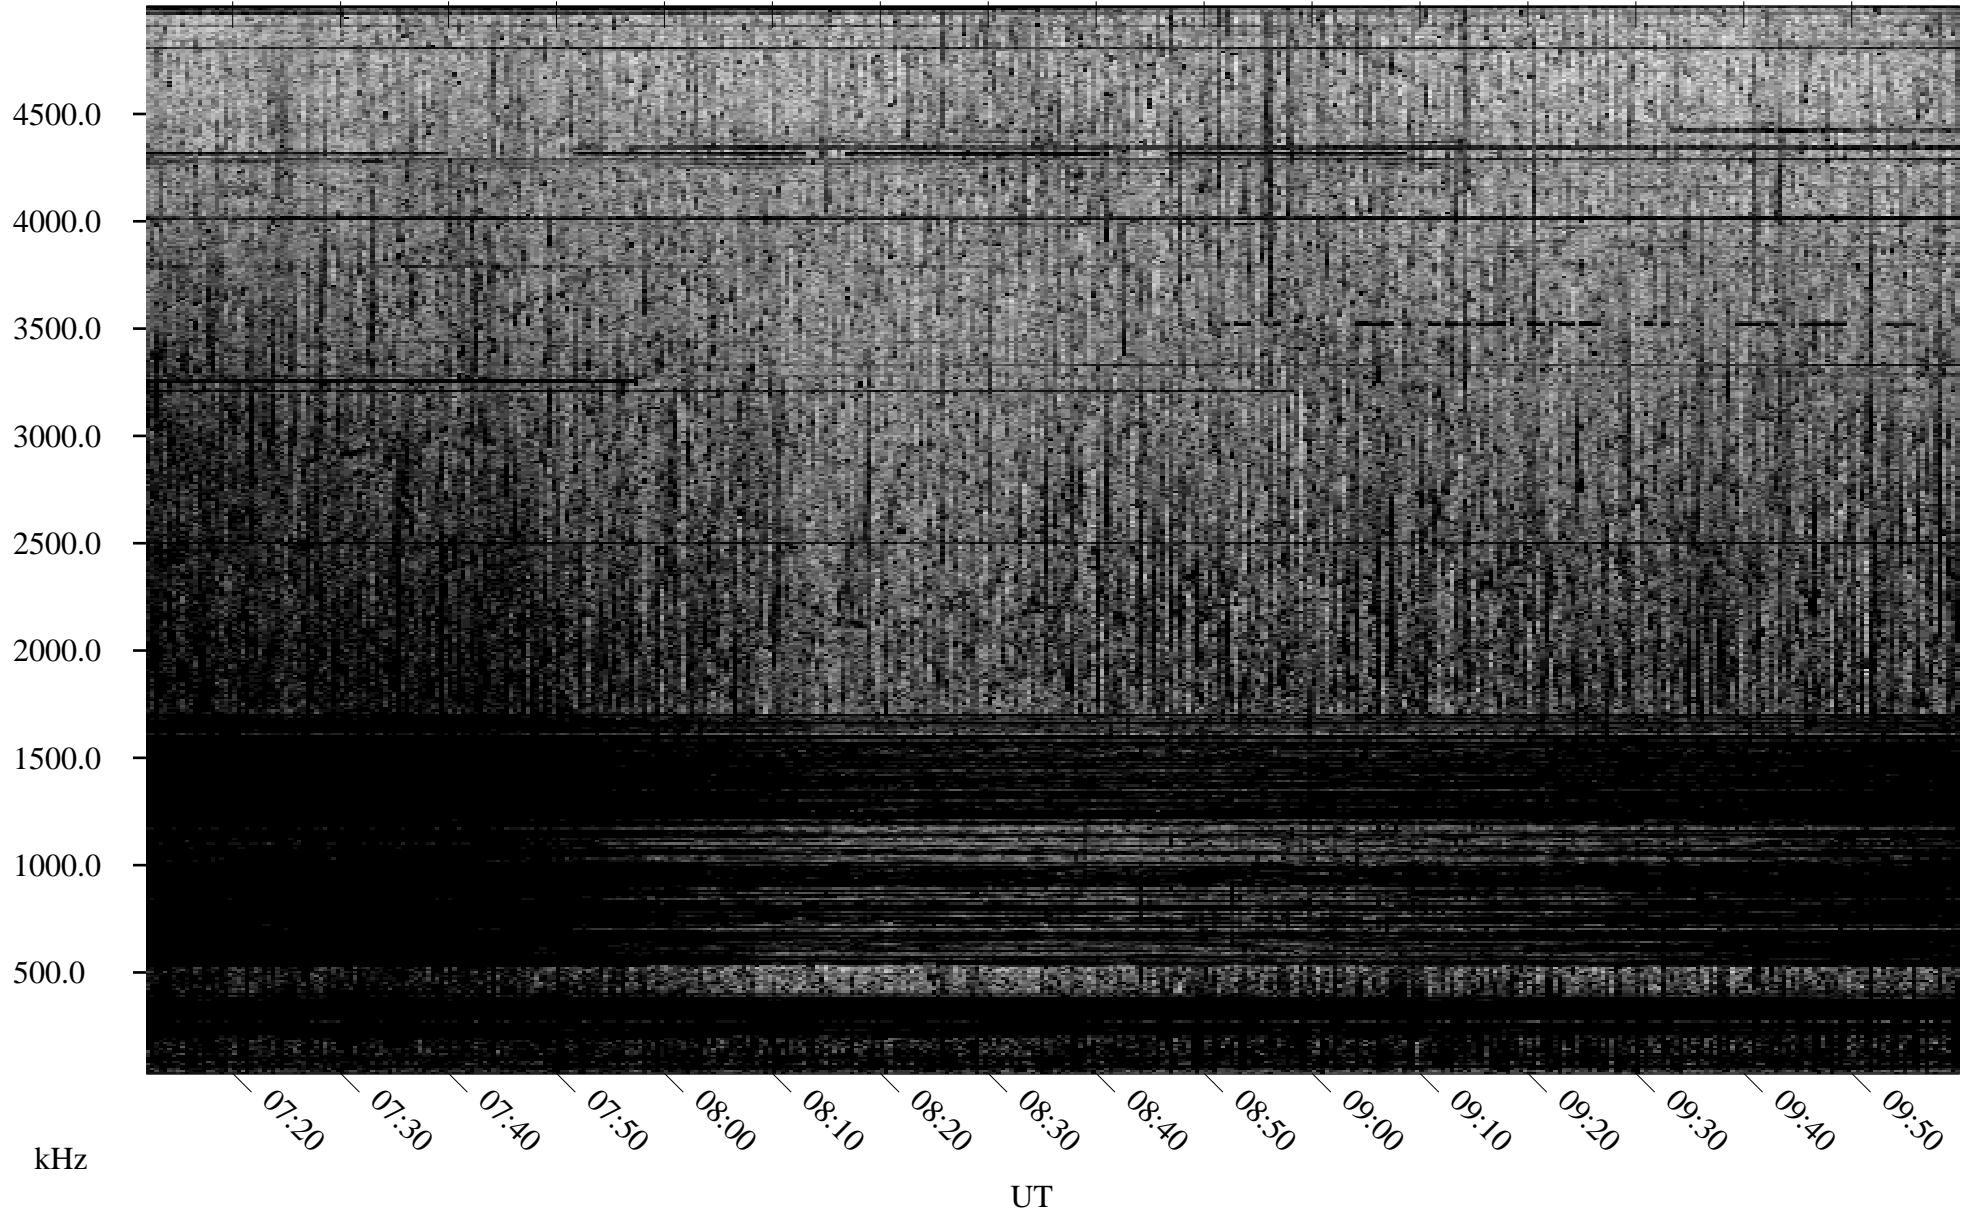

# 09/03/2004 Churchill, Manitoba

Linear Scale    Black = 161    White = 15

ch04247l.r00m max\_12

Page 1

# 09/04/2004 Churchill, Manitoba

Linear Scale    Black = 161    White = 15

ch04247l.r00m max\_12

Page 3

09/04/2004 Churchill, Manitoba

Linear Scale Black = 161 White = 15

ch04247l.r00m max\_12

Page 4

# 09/04/2004 Churchill, Manitoba

Linear Scale    Black = 161    White = 15

ch04247l.r00m max\_12

Page 5

09/04/2004 Churchill, Manitoba

Linear Scale Black = 161 White = 15

ch04247l.r00m max\_12

Page 6

# 09/04/2004 Churchill, Manitoba

Linear Scale    Black = 161    White = 15

ch04247l.r00m max\_12

Page 7