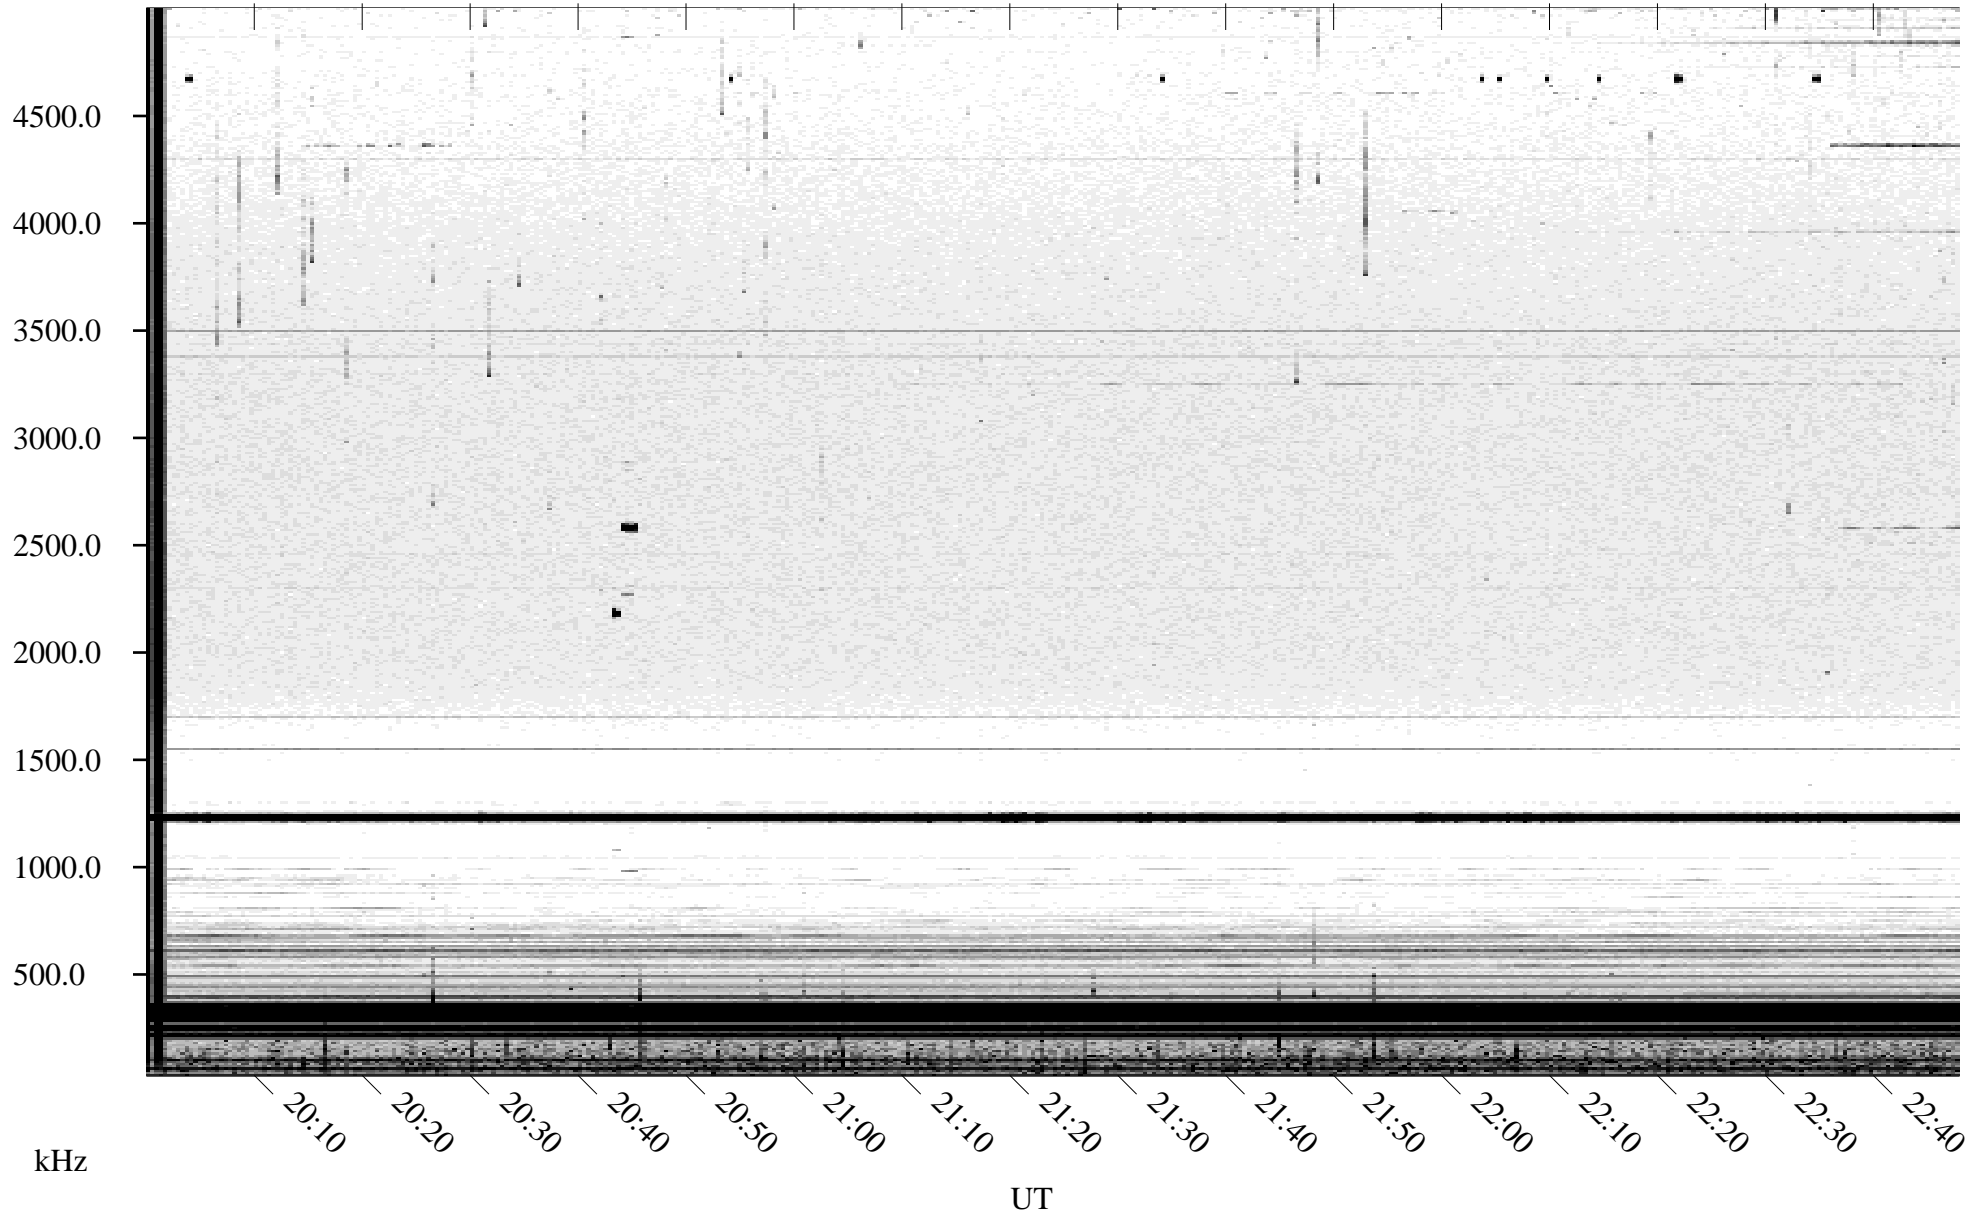

# 09/03/2004 Churchill, Manitoba

Linear Scale    Black = 161    White = 15

ch04247l.r00m max\_12

Page 1

# 09/03/2004 Churchill, Manitoba

Linear Scale    Black = 161    White = 15

ch04247l.r00m max\_12

Page 2

# 09/04/2004 Churchill, Manitoba

Linear Scale    Black = 161    White = 15

ch04247l.r00m max\_12

Page 3

09/04/2004 Churchill, Manitoba

Linear Scale Black = 161 White = 15

ch04247l.r00m max\_12

Page 4

# 09/04/2004 Churchill, Manitoba

Linear Scale    Black = 161    White = 15

ch04247l.r00m max\_12

Page 5

09/04/2004 Churchill, Manitoba

Linear Scale Black = 161 White = 15

ch04247l.r00m max\_12

Page 6