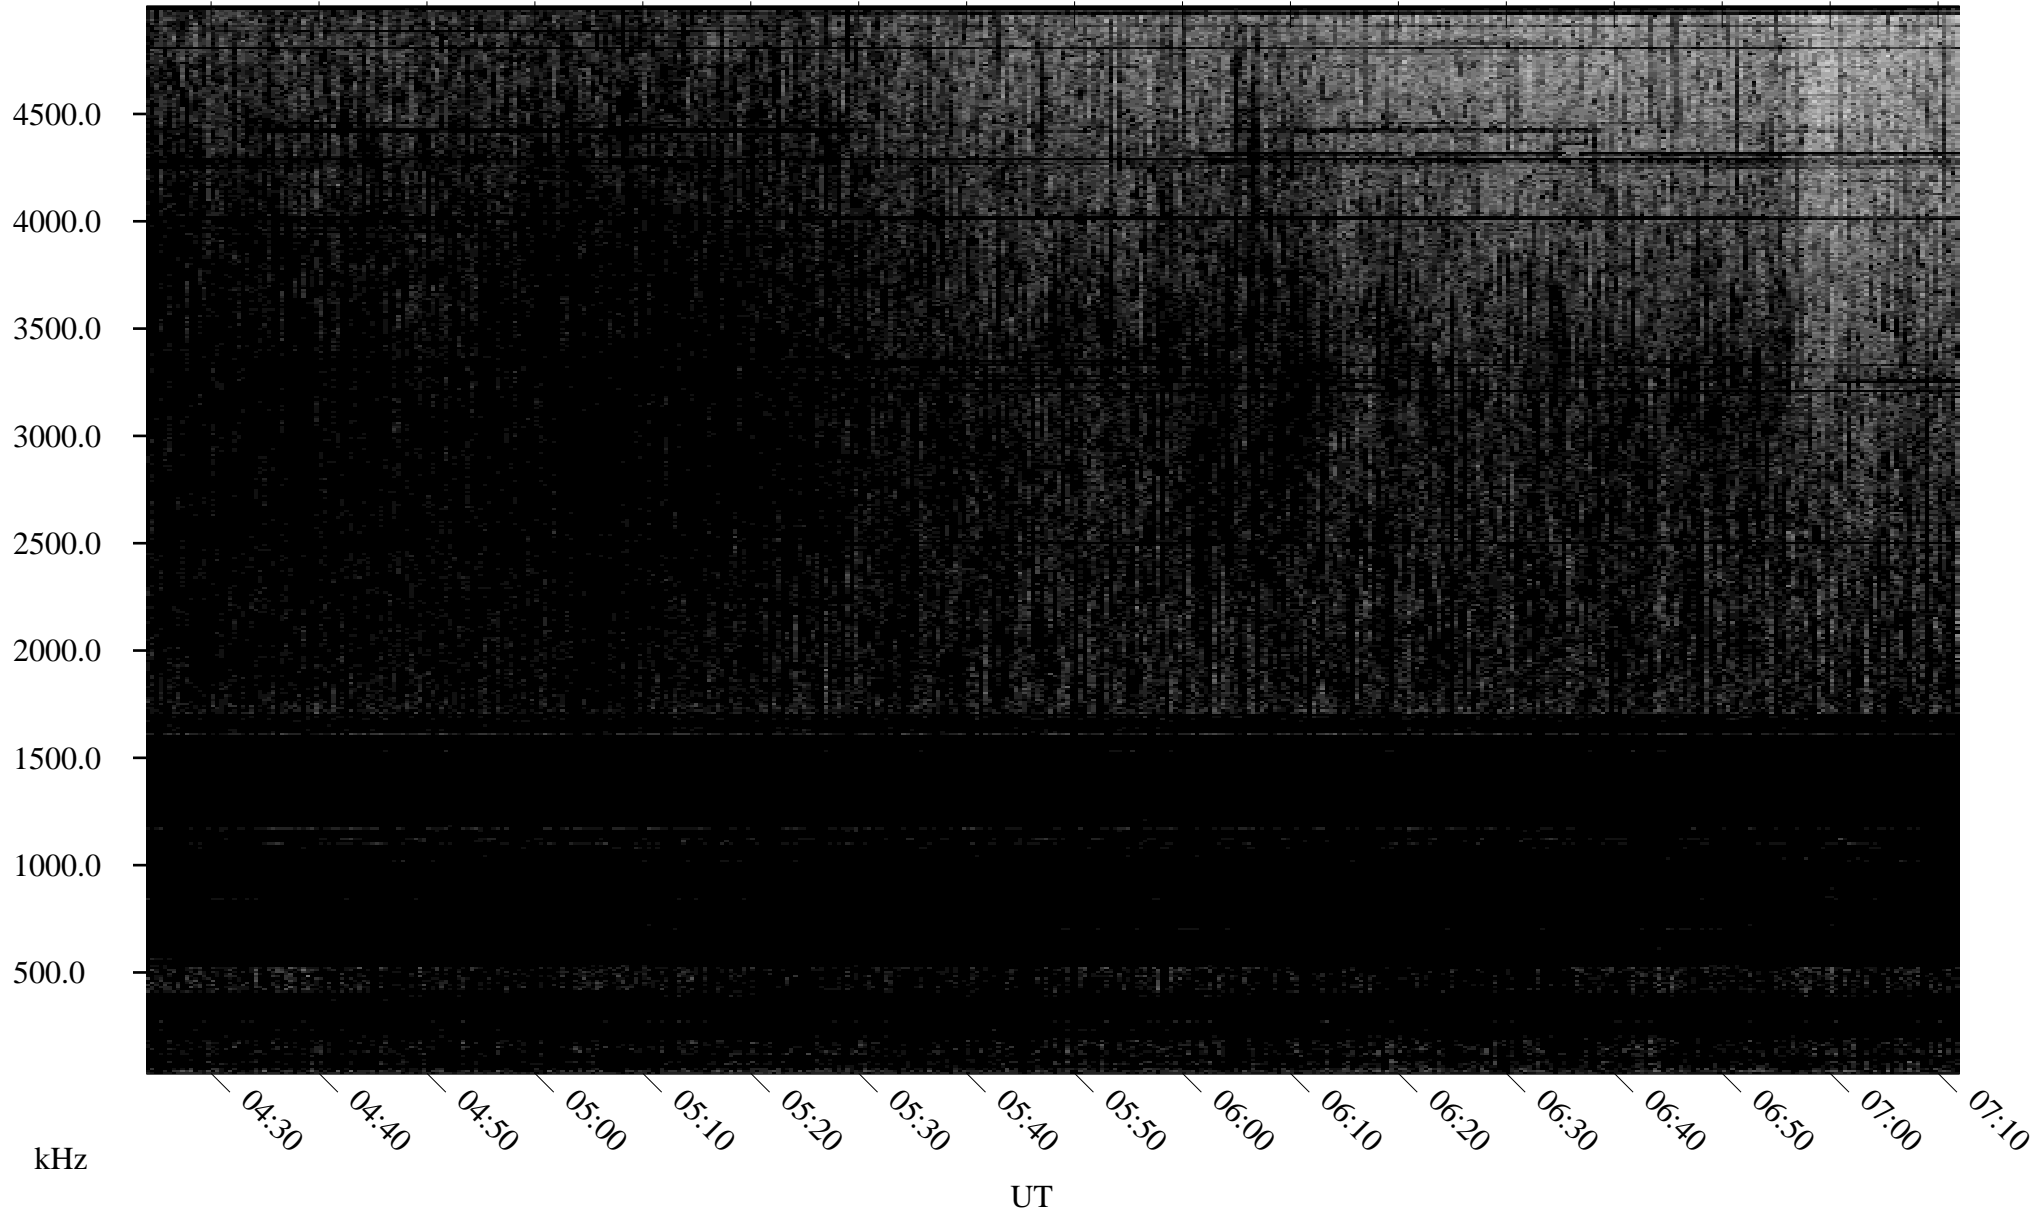

# 09/03/2004 Churchill, Manitoba

Linear Scale    Black = 161    White = 15

ch04247l.r00m max\_12

Page 1

# 09/04/2004 Churchill, Manitoba

Linear Scale    Black = 161    White = 15

ch04247l.r00m max\_12

Page 3

09/04/2004 Churchill, Manitoba

Linear Scale Black = 161 White = 15

ch04247l.r00m max\_12

Page 4

# 09/04/2004 Churchill, Manitoba

Linear Scale    Black = 161    White = 15

ch04247l.r00m max\_12

Page 5

09/04/2004 Churchill, Manitoba

Linear Scale Black = 161 White = 15

ch04247l.r00m max\_12

Page 6

# 09/04/2004 Churchill, Manitoba

Linear Scale    Black = 161    White = 15

ch04247l.r00m max\_12

Page 7