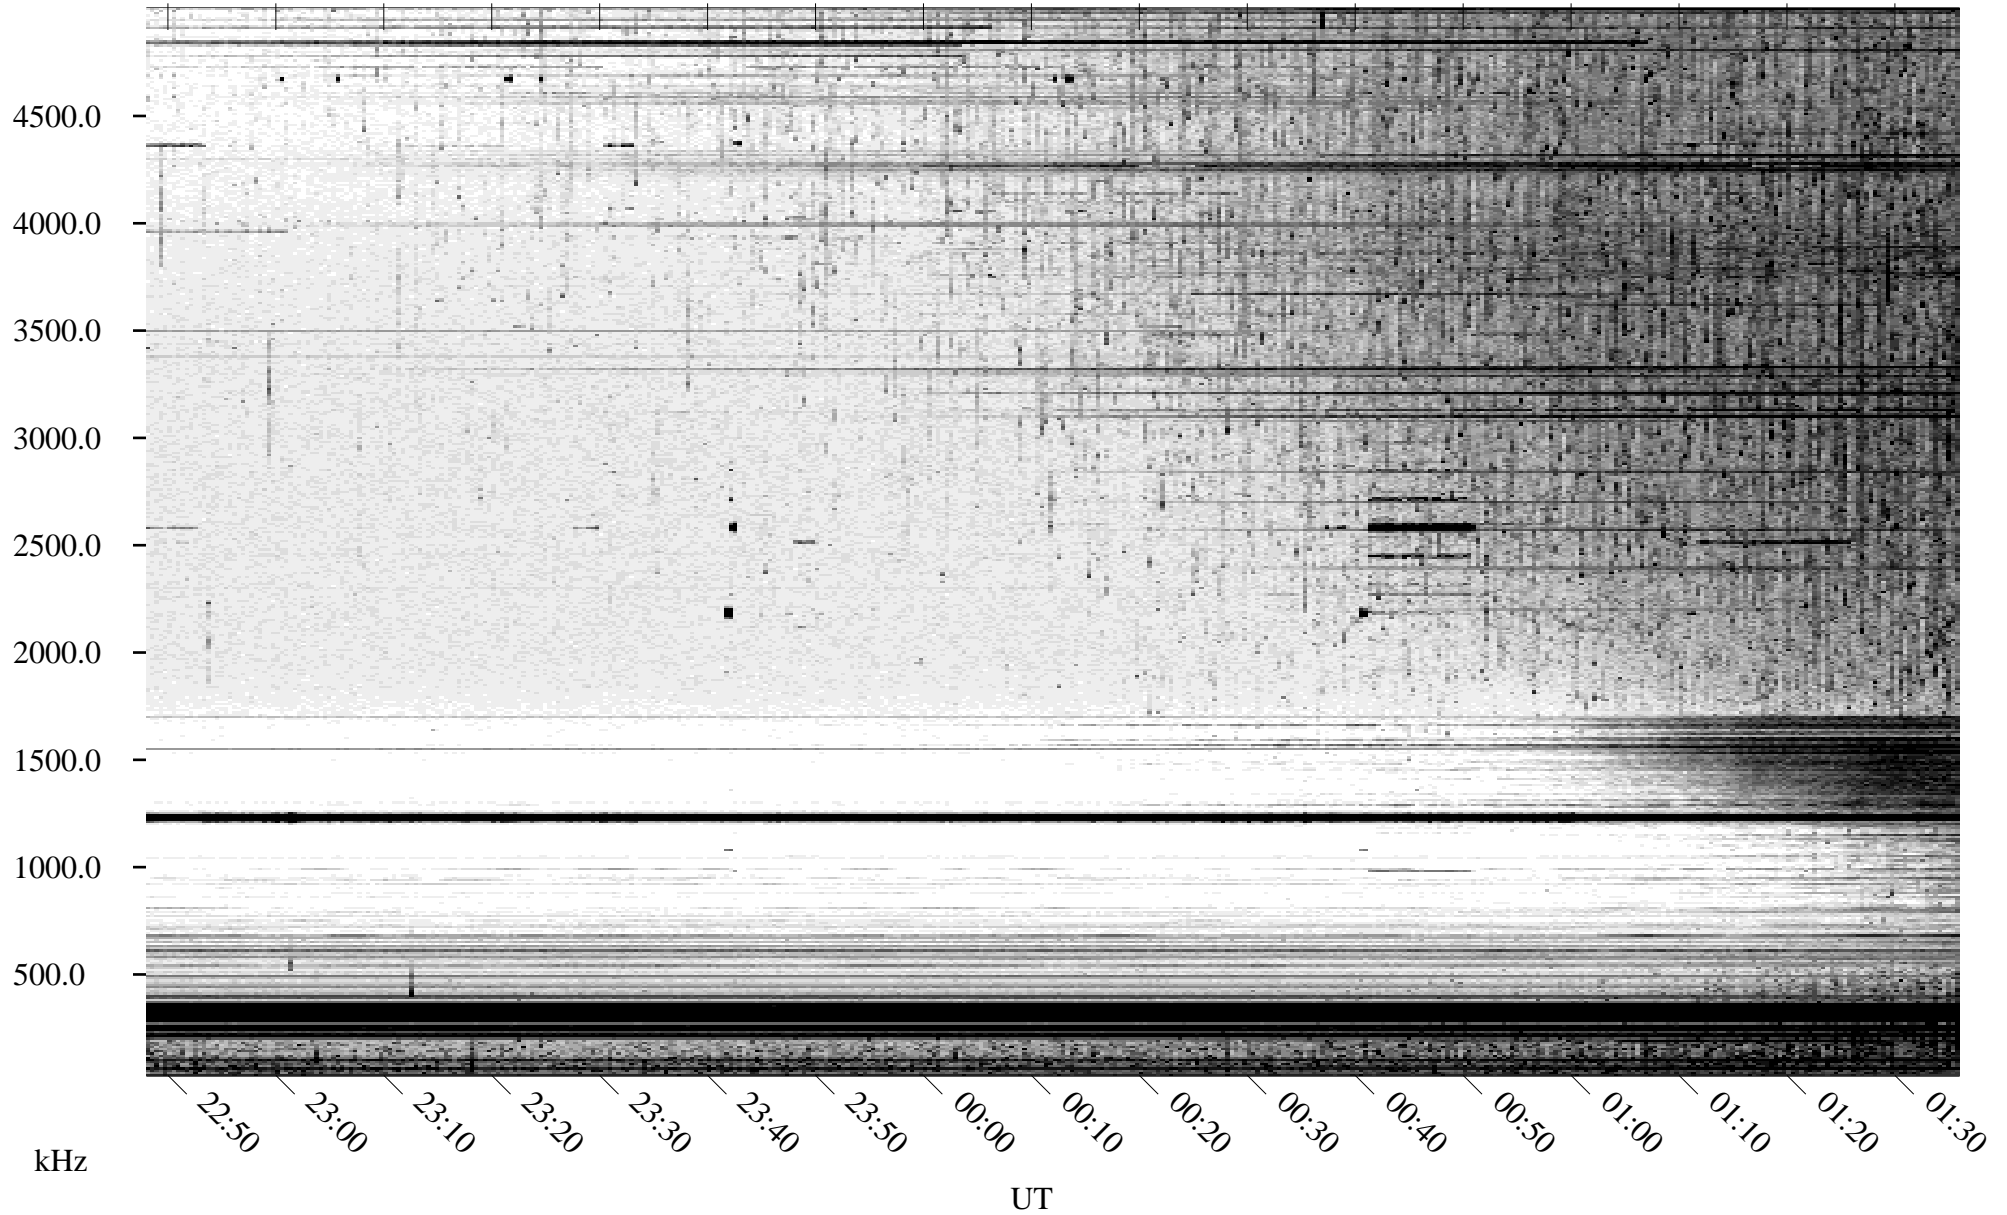

# 09/03/2004 Churchill, Manitoba

Linear Scale    Black = 161    White = 15

ch04247l.r00m max\_12

Page 1

# 09/03/2004 Churchill, Manitoba

Linear Scale    Black = 161    White = 15

ch04247l.r00m max\_12

Page 2

# 09/04/2004 Churchill, Manitoba

Linear Scale    Black = 161    White = 15

ch04247l.r00m max\_12

Page 3

09/04/2004 Churchill, Manitoba

Linear Scale Black = 161 White = 15

ch04247l.r00m max\_12

Page 4

# 09/04/2004 Churchill, Manitoba

Linear Scale    Black = 161    White = 15

ch04247l.r00m max\_12

Page 5

09/04/2004 Churchill, Manitoba

Linear Scale Black = 161 White = 15

ch04247l.r00m max\_12

Page 6