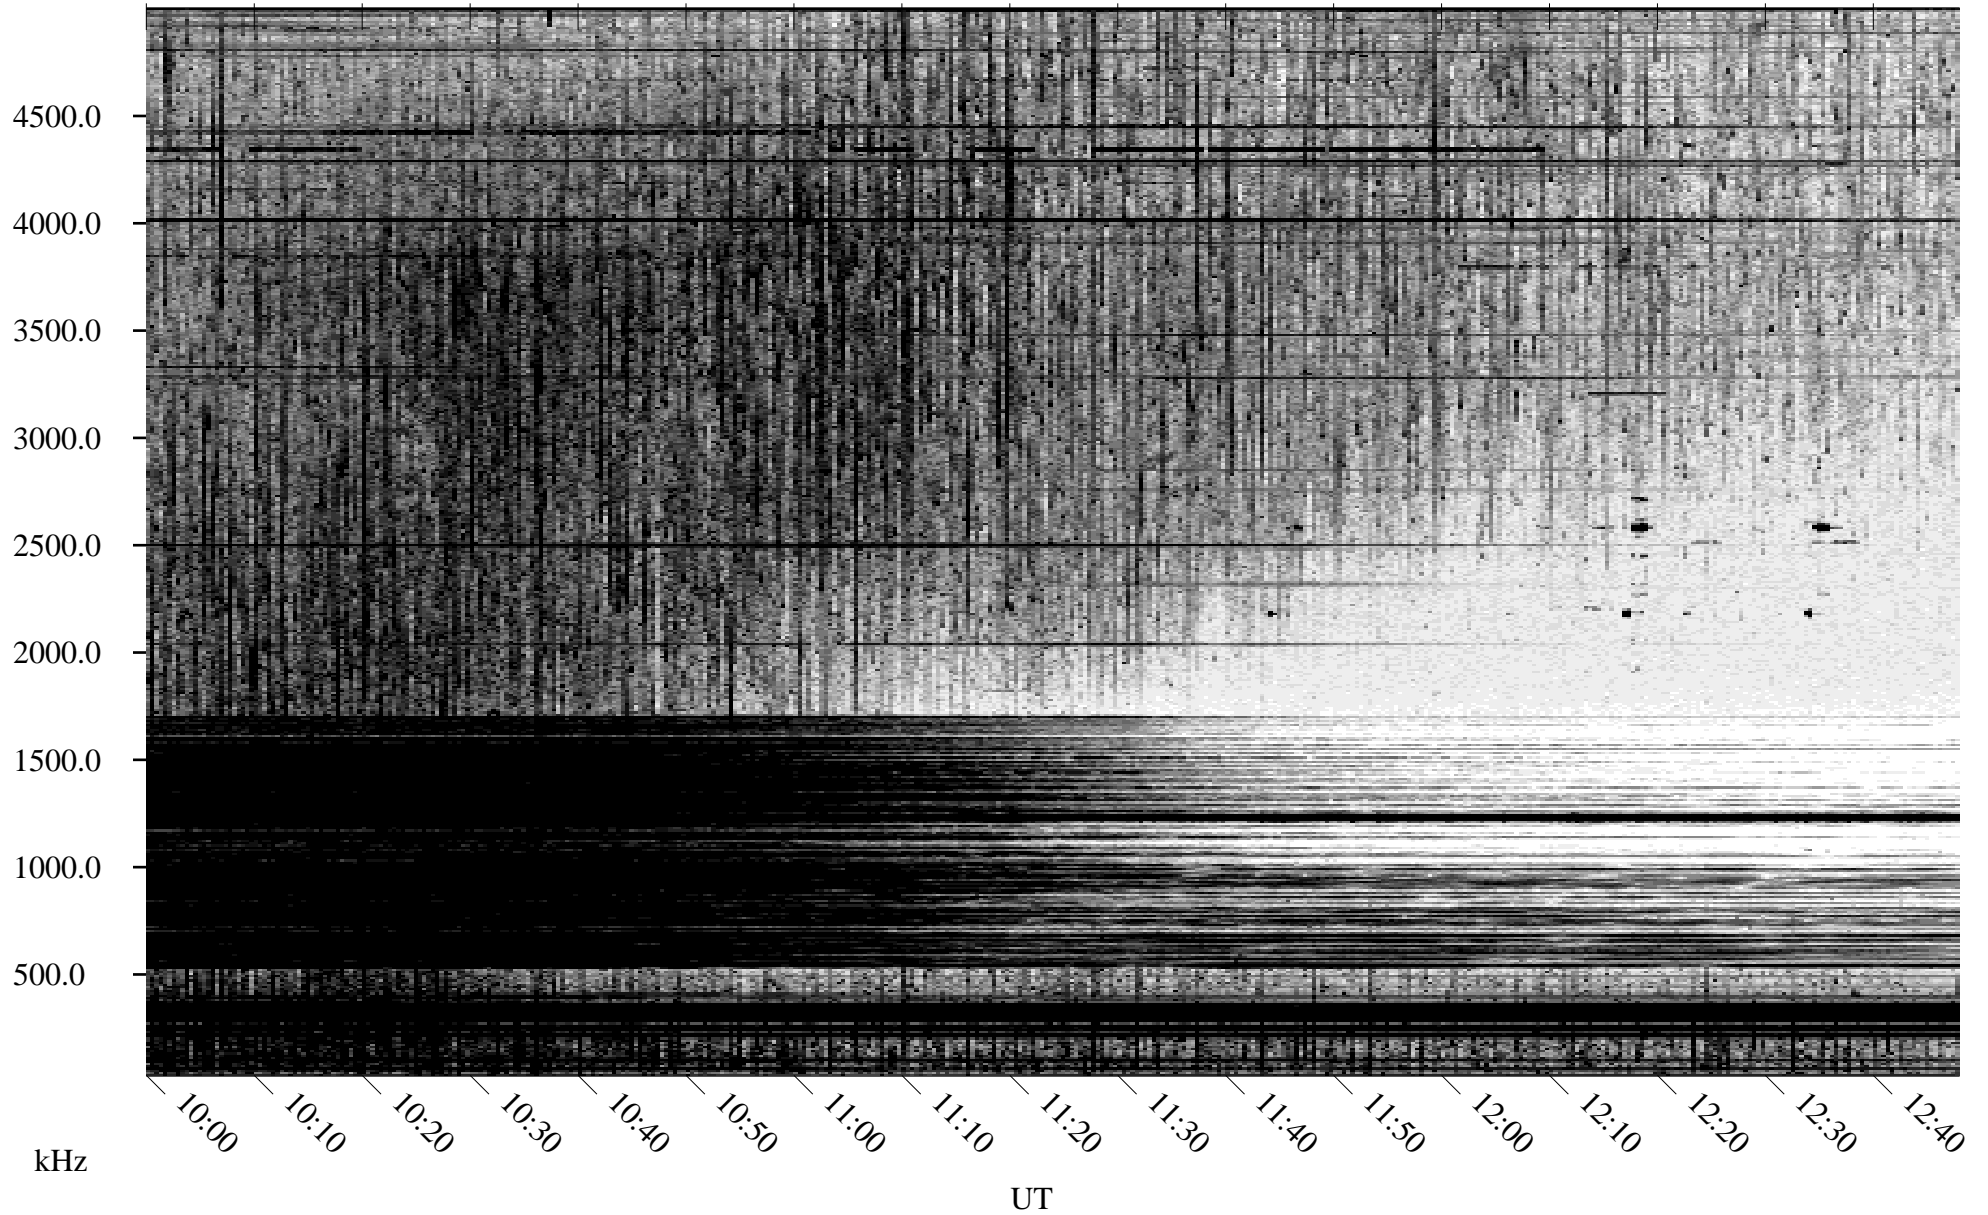

# 09/03/2004 Churchill, Manitoba

Linear Scale    Black = 161    White = 15

ch04247l.r00m max\_12

Page 1

# 09/04/2004 Churchill, Manitoba

Linear Scale    Black = 161    White = 15

ch04247l.r00m max\_12

Page 5

09/04/2004 Churchill, Manitoba

Linear Scale Black = 161 White = 15

ch04247l.r00m max\_12

Page 6

# 09/04/2004 Churchill, Manitoba

Linear Scale    Black = 161    White = 15

ch04247l.r00m max\_12

Page 7

# 09/04/2004 Churchill, Manitoba

Linear Scale    Black = 161    White = 15

ch04247l.r00m max\_12