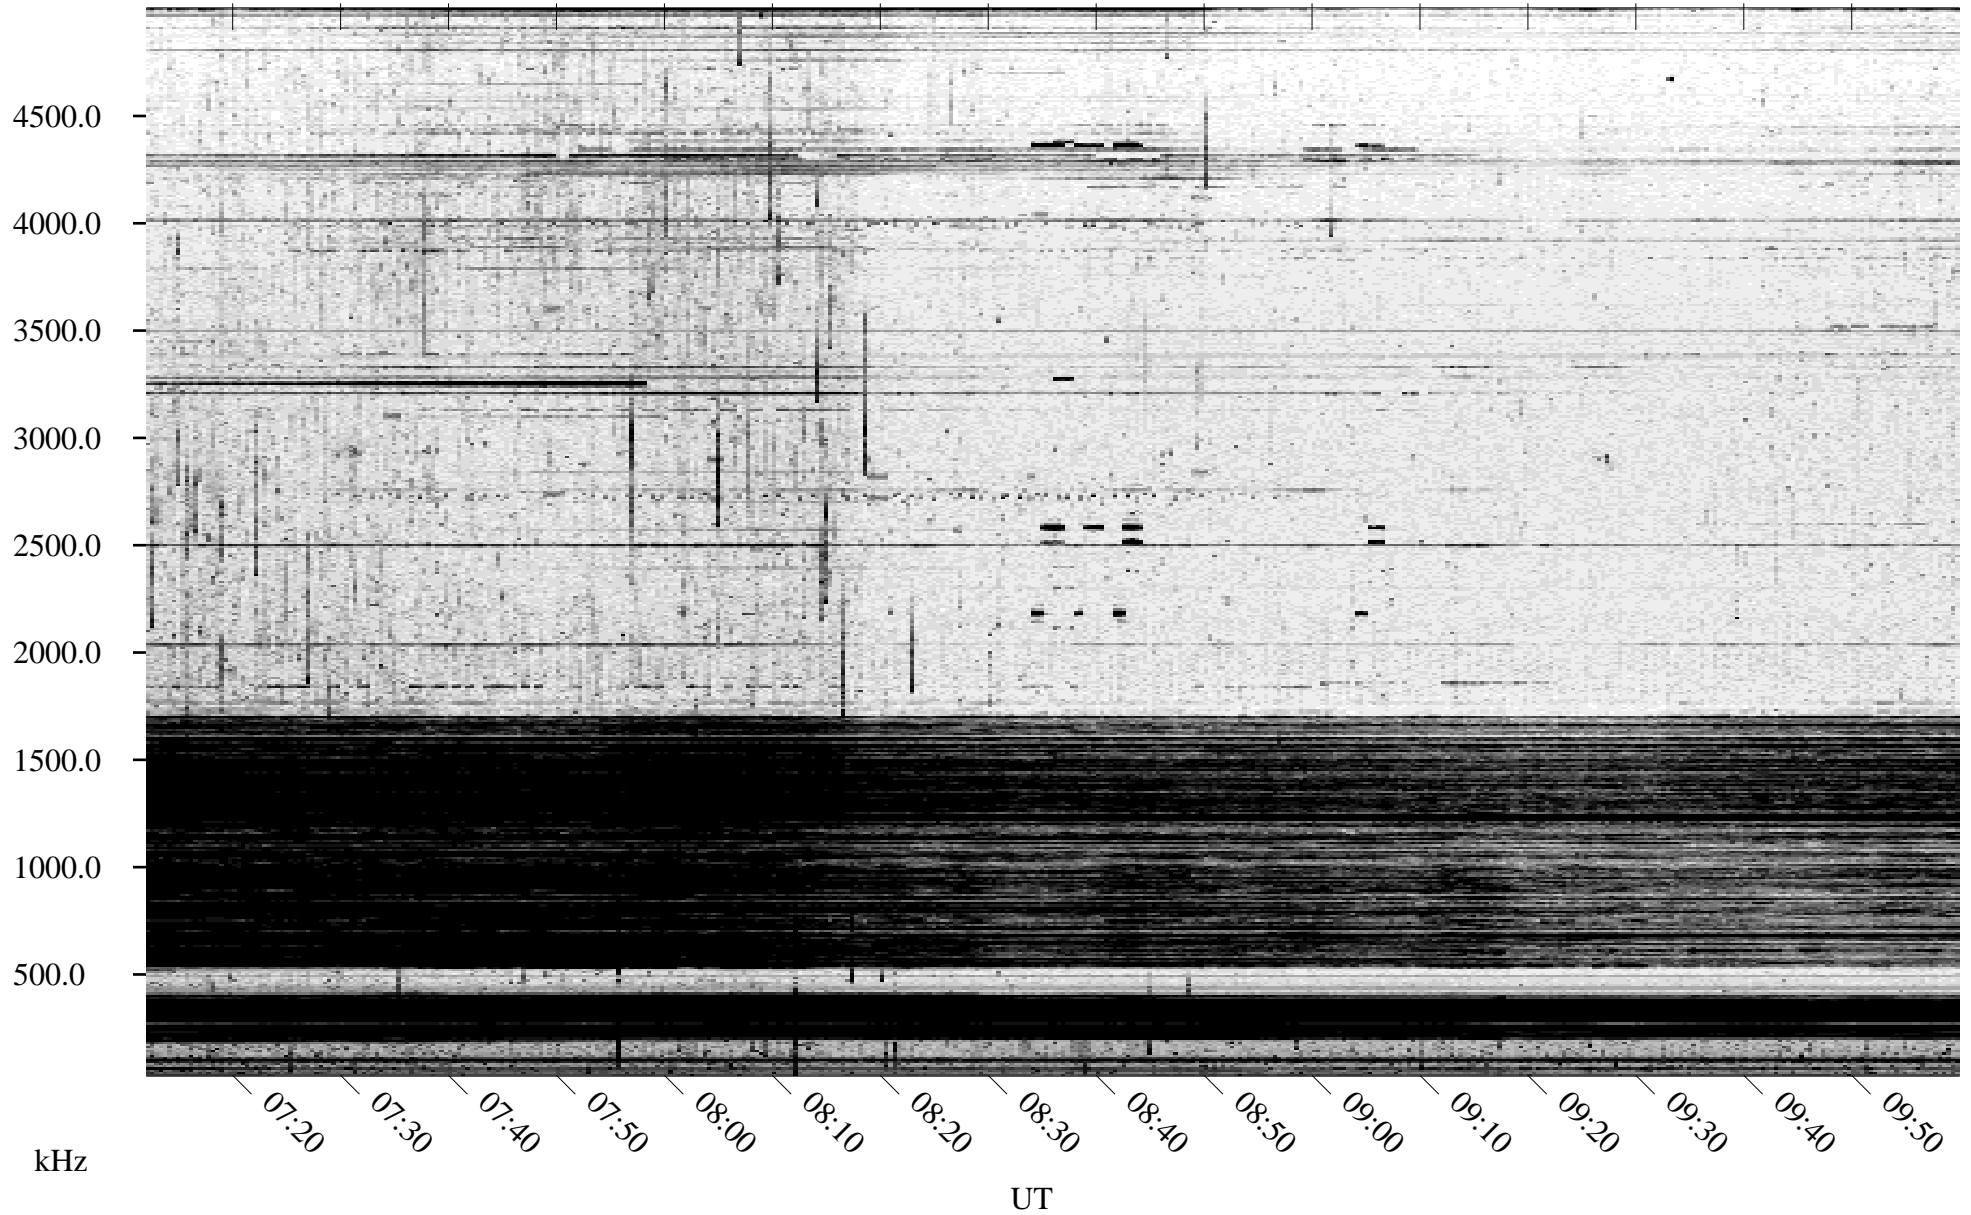

09/05/2004 Churchill, Manitoba

Linear Scale Black = 161 White = 15

ch04249l.r00m max_12

Page 1

09/05/2004 Churchill, Manitoba

Linear Scale Black = 161 White = 15

ch04249l.r00m max_12

Page 2

09/06/2004 Churchill, Manitoba

Linear Scale Black = 161 White = 15

ch04249l.r00m max_12

Page 3

09/06/2004 Churchill, Manitoba

Linear Scale Black = 161 White = 15

ch04249l.r00m max_12

Page 4

09/06/2004 Churchill, Manitoba

Linear Scale Black = 161 White = 15

ch04249l.r00m max_12

Page 5

09/06/2004 Churchill, Manitoba

Linear Scale Black = 161 White = 15

ch04249l.r00m max_12

Page 6

09/06/2004 Churchill, Manitoba

Linear Scale Black = 161 White = 15

ch04249l.r00m max_12

Page 7

09/06/2004 Churchill, Manitoba

Linear Scale Black = 161 White = 15

ch04249l.r00m max_12

Page 8