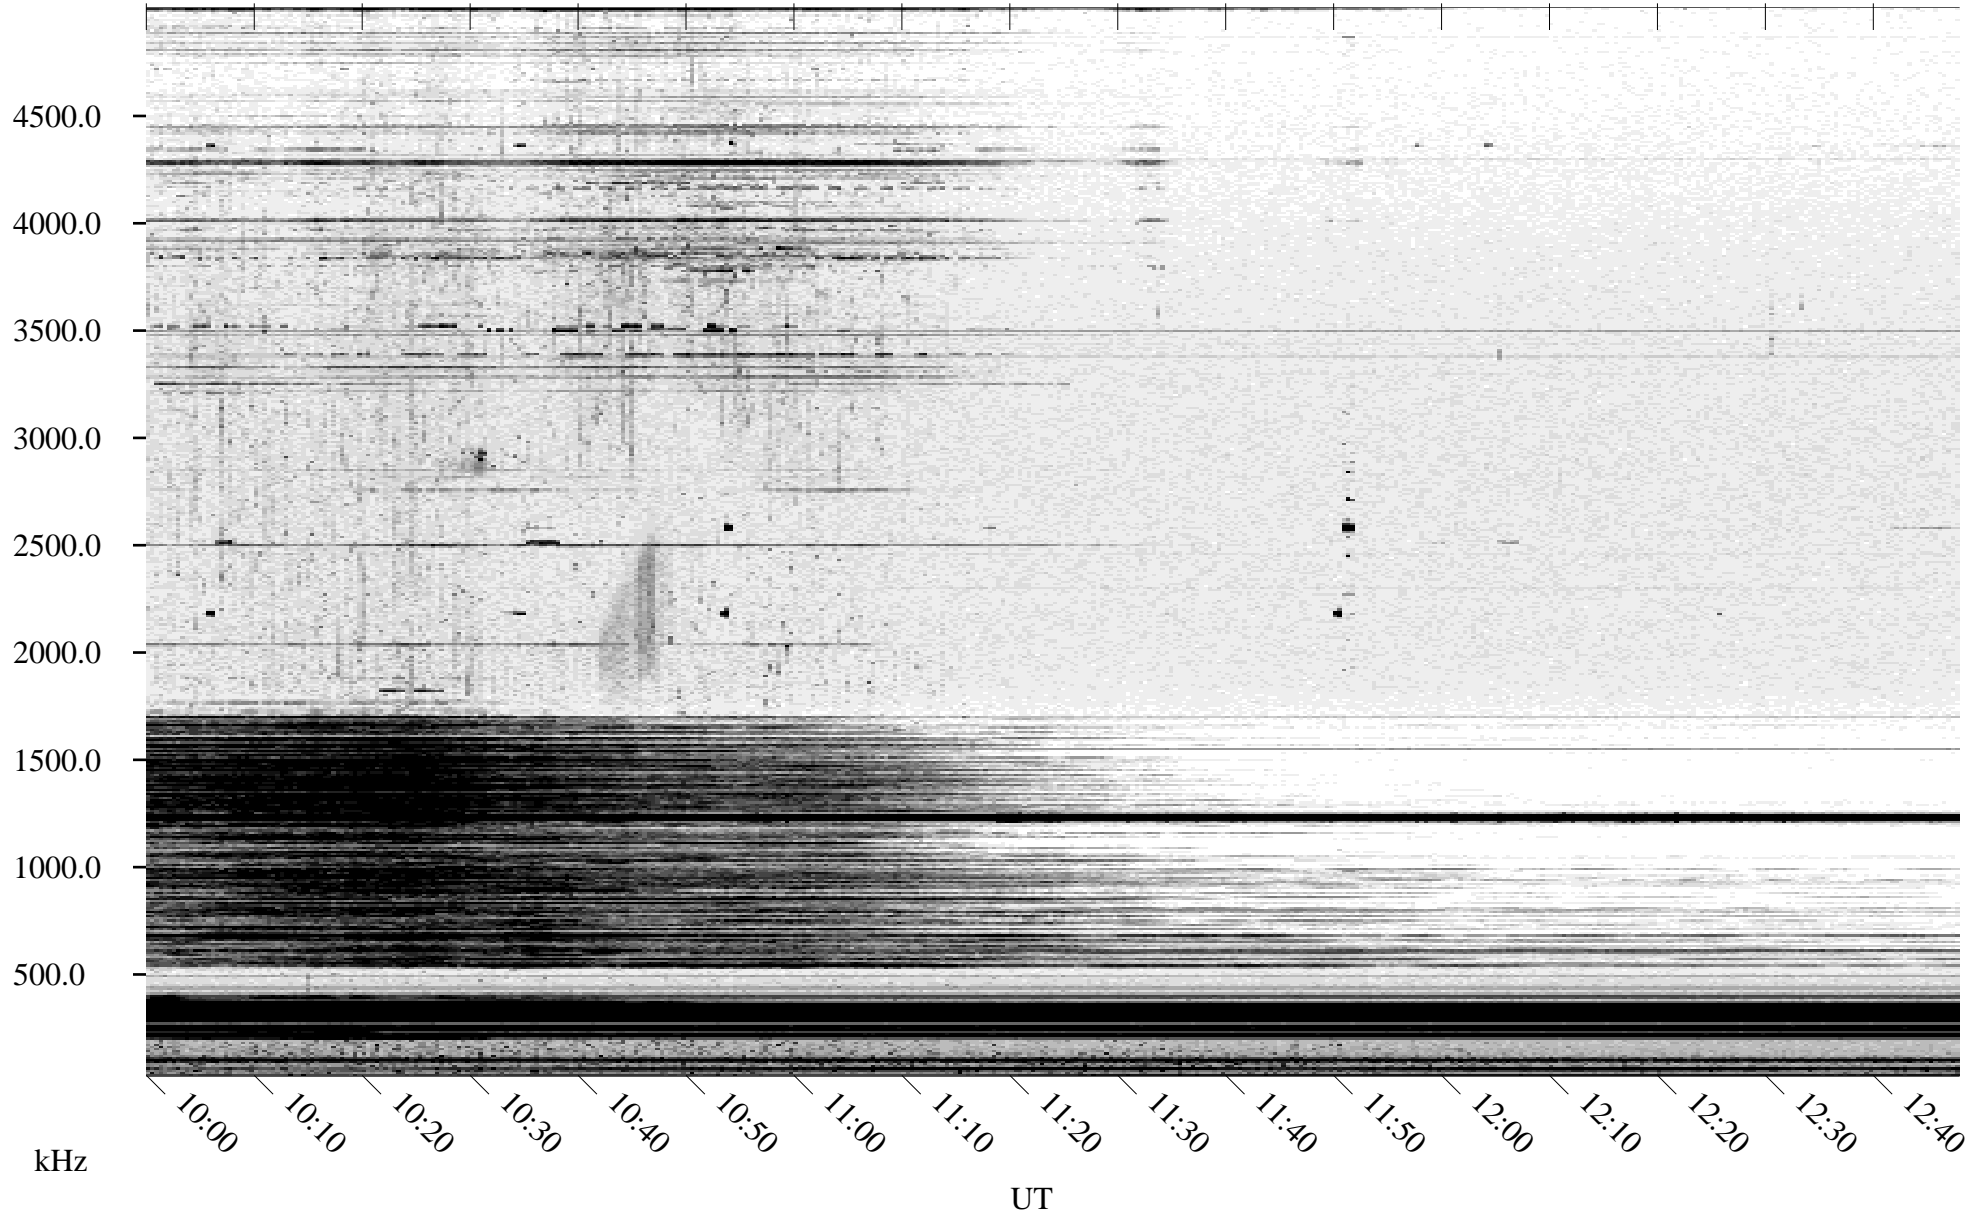

09/05/2004 Churchill, Manitoba

Linear Scale Black = 161 White = 15

ch04249l.r00m max_12

Page 1

09/05/2004 Churchill, Manitoba

Linear Scale Black = 161 White = 15

ch04249l.r00m max_12

Page 2

09/06/2004 Churchill, Manitoba

Linear Scale Black = 161 White = 15

ch04249l.r00m max_12

Page 3

09/06/2004 Churchill, Manitoba

Linear Scale Black = 161 White = 15

ch04249l.r00m max_12

Page 4

09/06/2004 Churchill, Manitoba

Linear Scale Black = 161 White = 15

ch04249l.r00m max_12

Page 5

09/06/2004 Churchill, Manitoba

Linear Scale Black = 161 White = 15

ch04249l.r00m max_12

Page 6

09/06/2004 Churchill, Manitoba

Linear Scale Black = 161 White = 15

ch04249l.r00m max_12

Page 7

09/06/2004 Churchill, Manitoba

Linear Scale Black = 161 White = 15

ch04249l.r00m max_12

Page 8