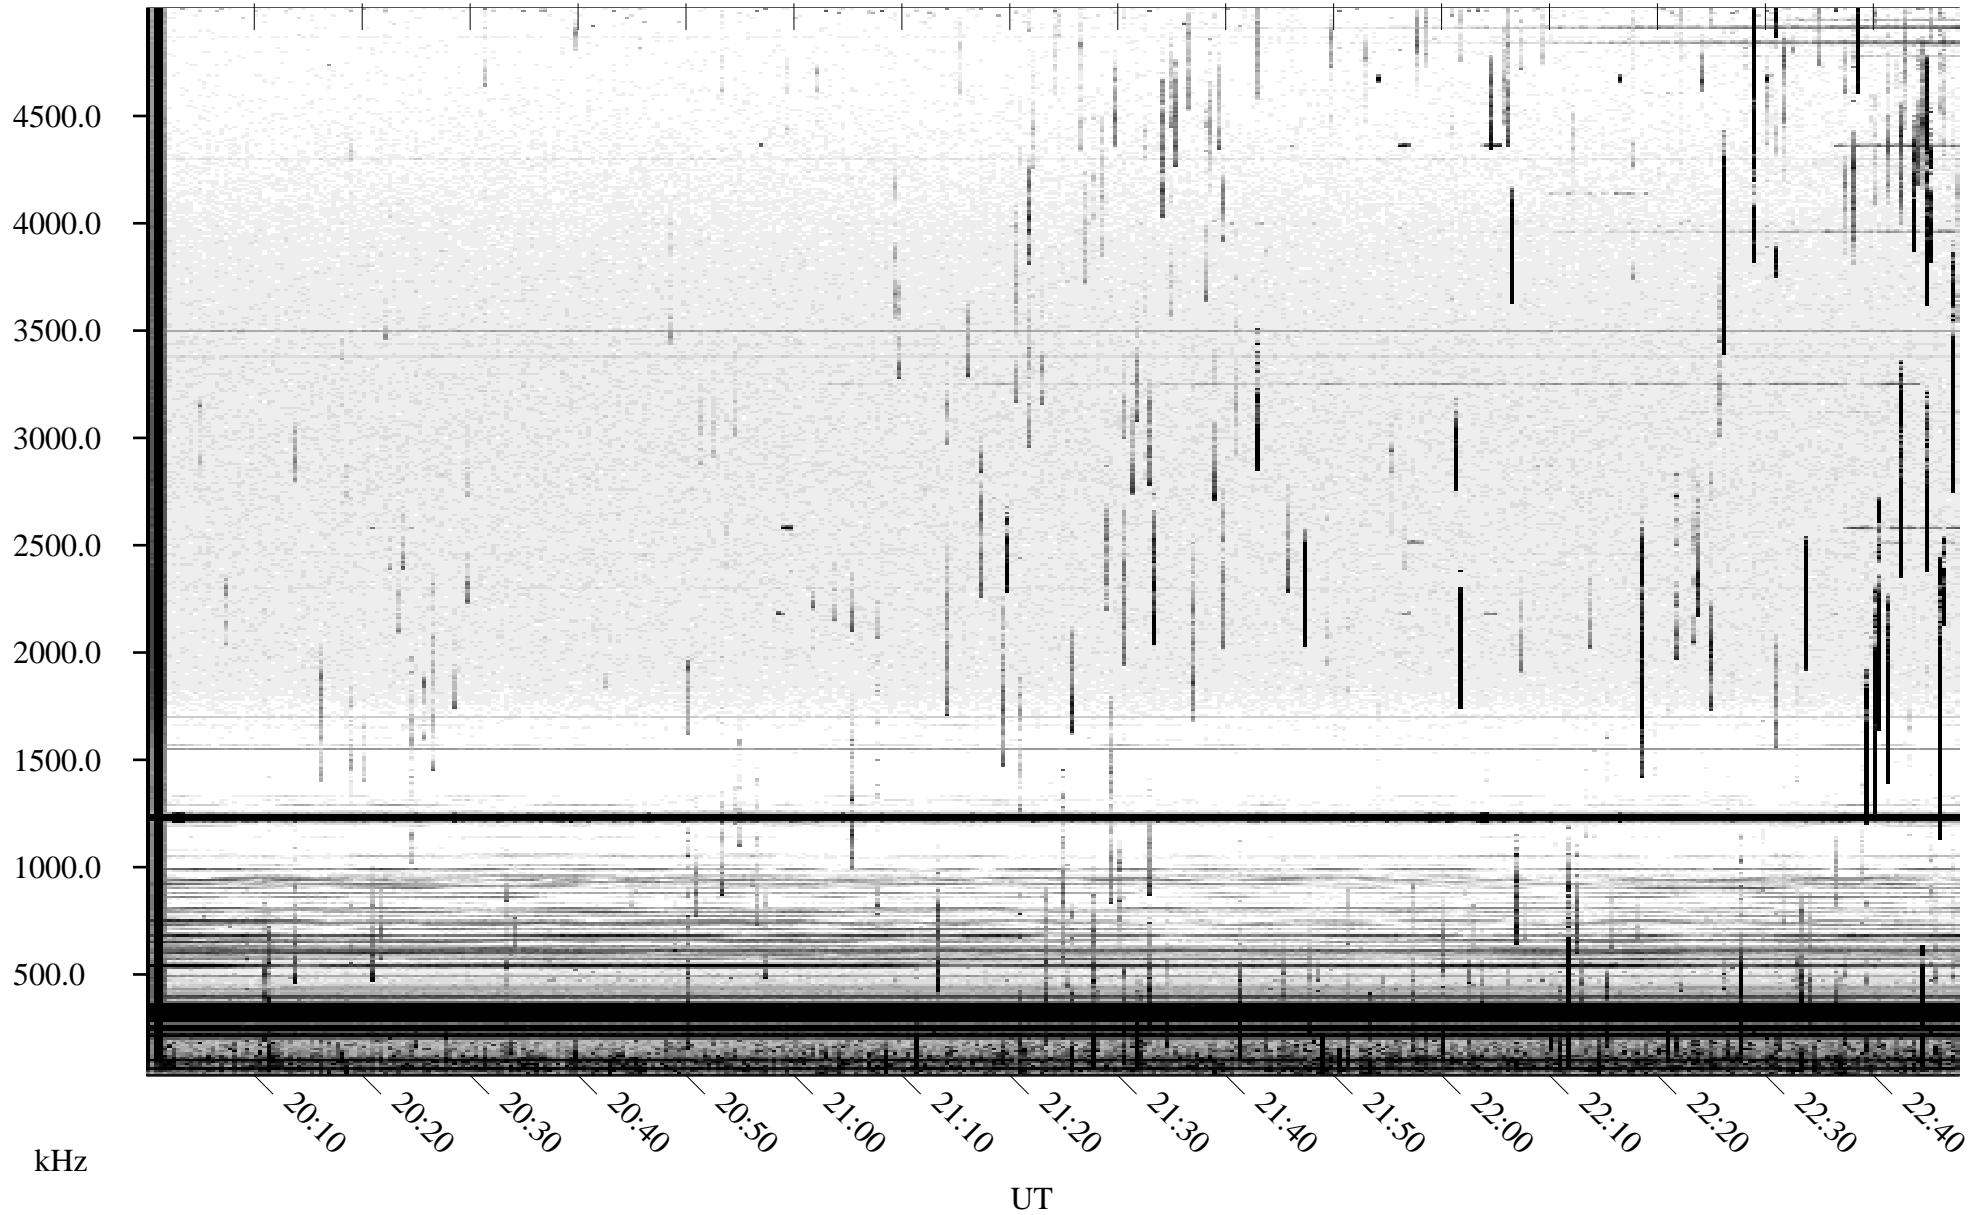

09/05/2004 Churchill, Manitoba

Linear Scale Black = 161 White = 15

ch04249l.r00m max_12

Page 1

09/05/2004 Churchill, Manitoba

Linear Scale Black = 161 White = 15

ch04249l.r00m max_12

Page 2

09/06/2004 Churchill, Manitoba

Linear Scale Black = 161 White = 15

ch04249l.r00m max_12

Page 3

09/06/2004 Churchill, Manitoba

Linear Scale Black = 161 White = 15

ch04249l.r00m max_12

Page 4

09/06/2004 Churchill, Manitoba

Linear Scale Black = 161 White = 15

ch04249l.r00m max_12

Page 5

09/06/2004 Churchill, Manitoba

Linear Scale Black = 161 White = 15

ch04249l.r00m max_12

Page 6

09/06/2004 Churchill, Manitoba

Linear Scale Black = 161 White = 15

ch04249l.r00m max_12

Page 7

09/06/2004 Churchill, Manitoba

Linear Scale Black = 161 White = 15

ch04249l.r00m max_12

Page 8