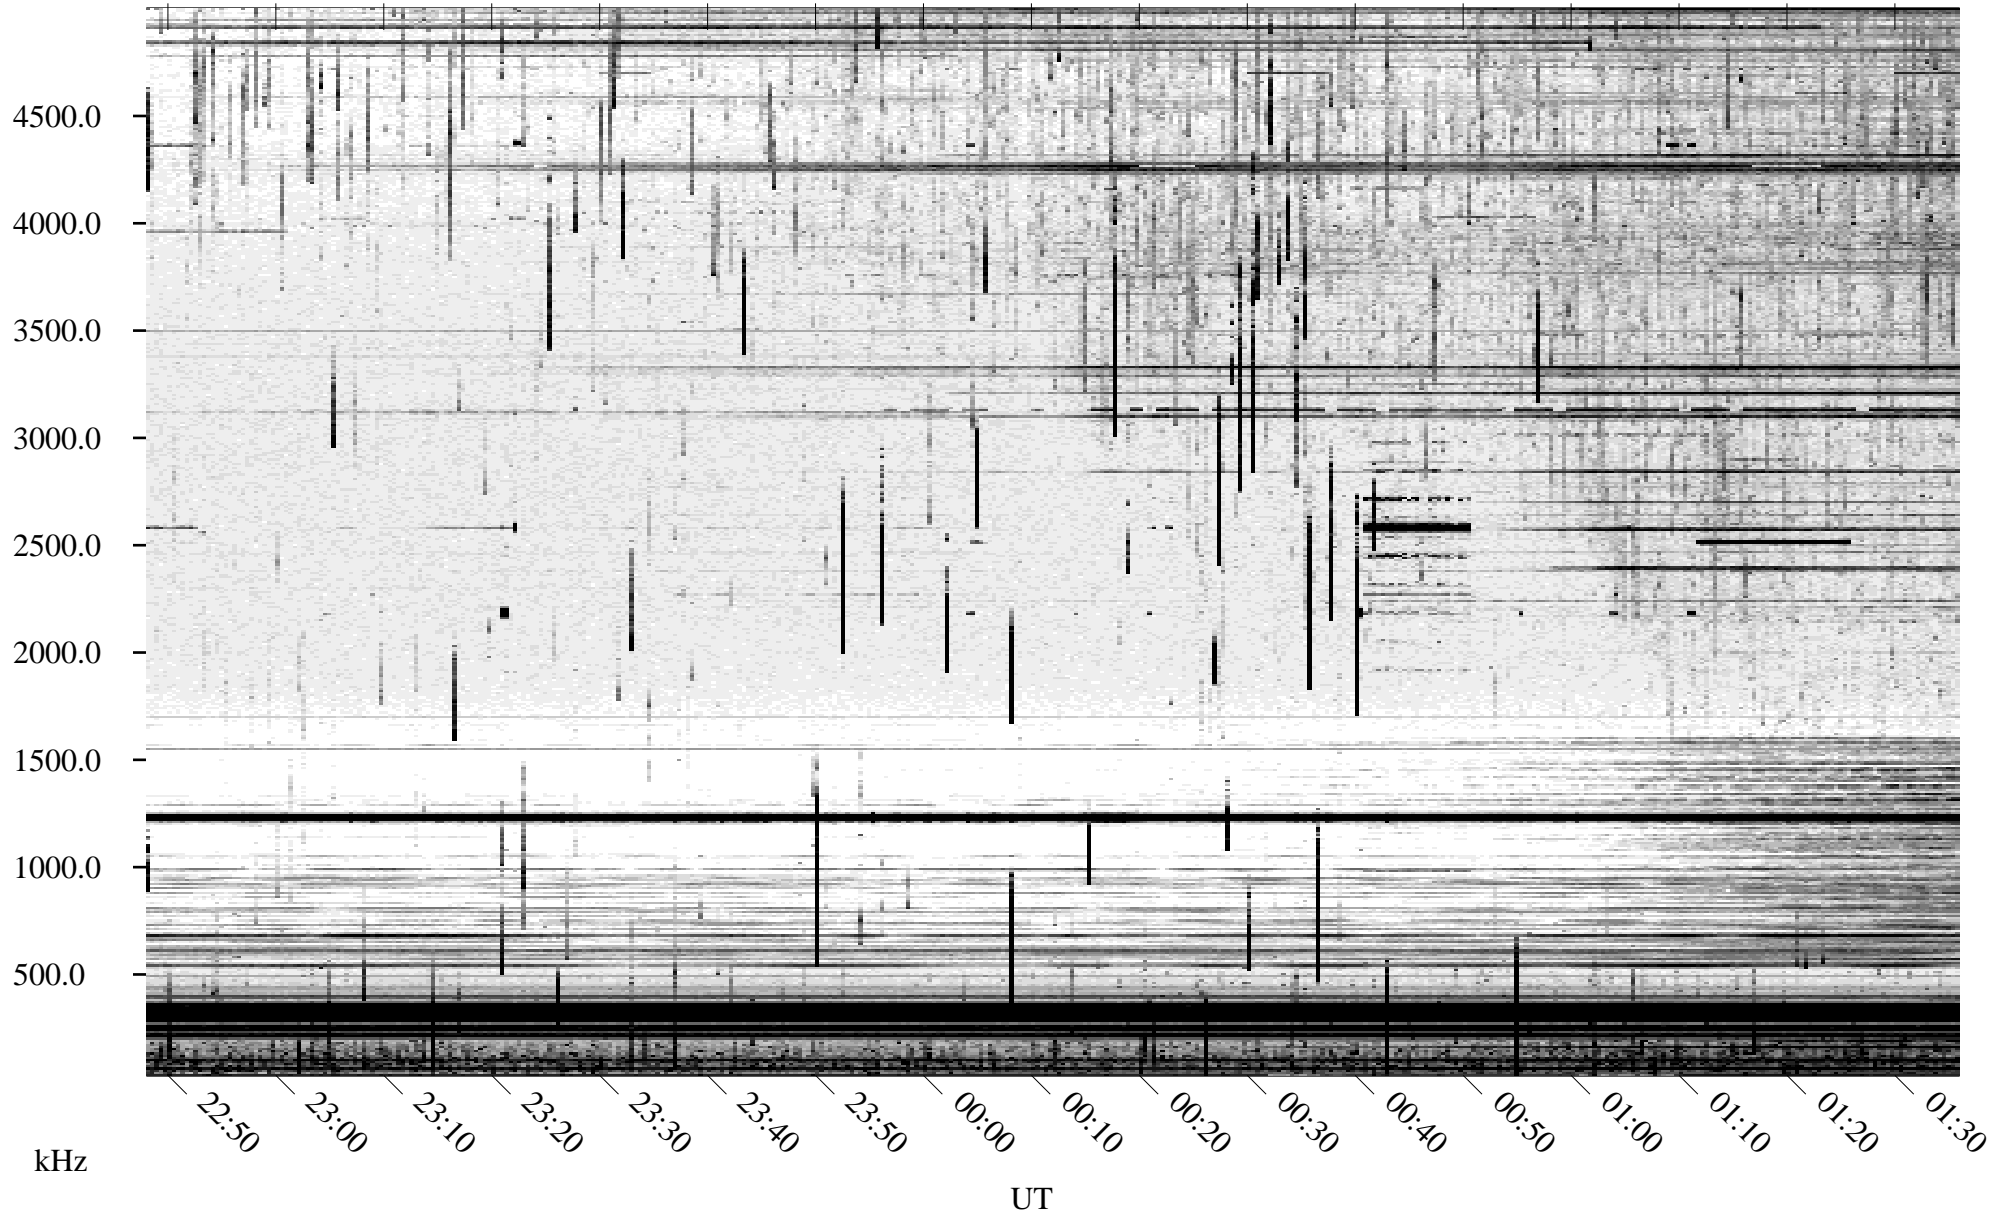

09/05/2004 Churchill, Manitoba

Linear Scale Black = 161 White = 15

ch04249l.r00m max_12

Page 1

09/05/2004 Churchill, Manitoba

Linear Scale Black = 161 White = 15

ch04249l.r00m max_12

Page 2

09/06/2004 Churchill, Manitoba

Linear Scale Black = 161 White = 15

ch04249l.r00m max_12

Page 3

09/06/2004 Churchill, Manitoba

Linear Scale Black = 161 White = 15

ch04249l.r00m max_12

Page 4

09/06/2004 Churchill, Manitoba

Linear Scale Black = 161 White = 15

ch04249l.r00m max_12

Page 5

09/06/2004 Churchill, Manitoba

Linear Scale Black = 161 White = 15

ch04249l.r00m max_12

Page 6

09/06/2004 Churchill, Manitoba

Linear Scale Black = 161 White = 15

ch04249l.r00m max_12

Page 7

09/06/2004 Churchill, Manitoba

Linear Scale Black = 161 White = 15

ch04249l.r00m max_12

Page 8