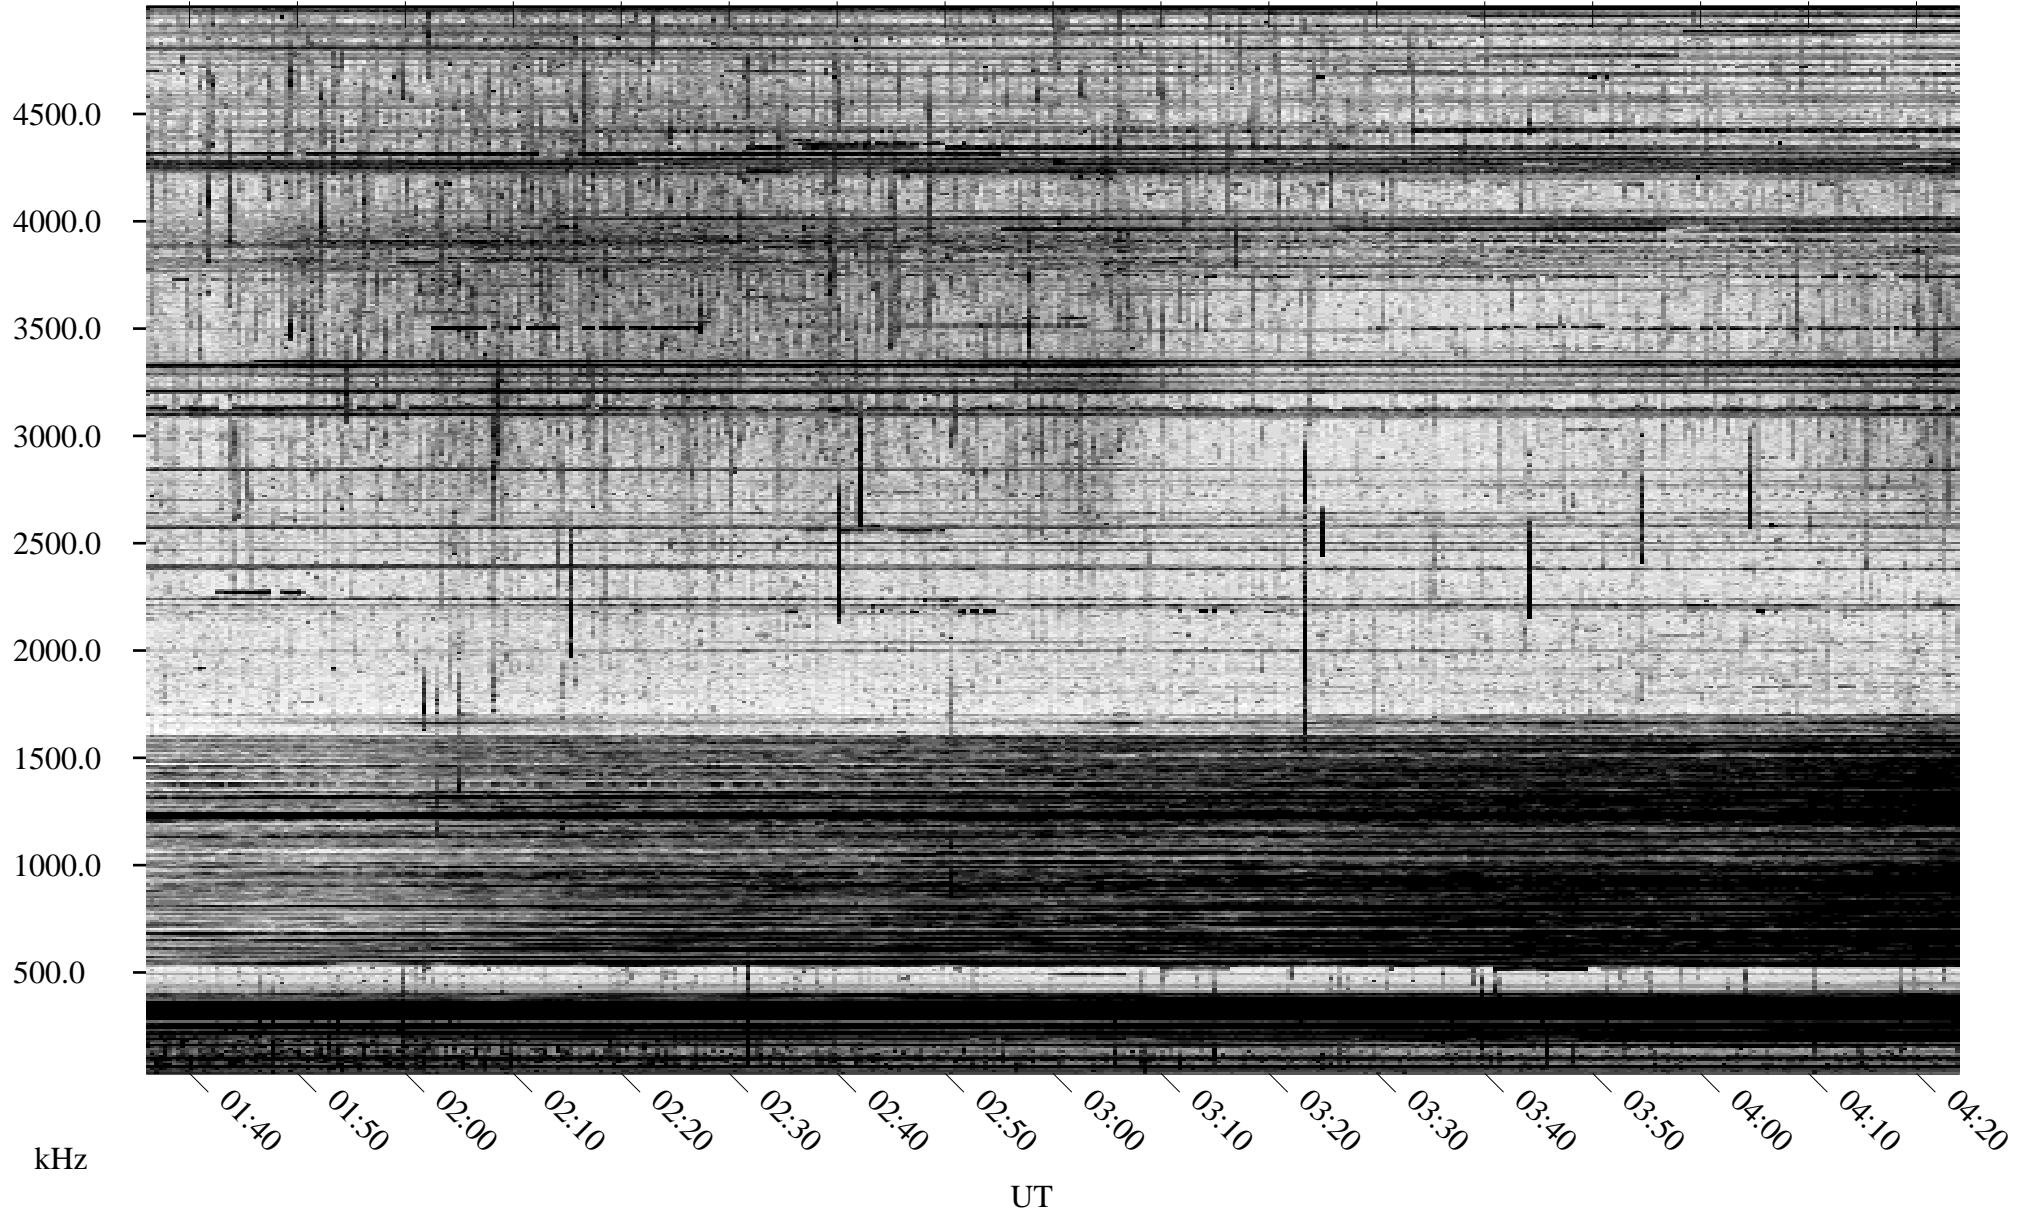

09/05/2004 Churchill, Manitoba

Linear Scale Black = 161 White = 15

ch04249l.r00m max_12

Page 1

09/05/2004 Churchill, Manitoba

Linear Scale Black = 161 White = 15

ch04249l.r00m max_12

Page 2

09/06/2004 Churchill, Manitoba

Linear Scale Black = 161 White = 15

ch04249l.r00m max_12

Page 3

09/06/2004 Churchill, Manitoba

Linear Scale Black = 161 White = 15

ch04249l.r00m max_12

Page 4

09/06/2004 Churchill, Manitoba

Linear Scale Black = 161 White = 15

ch04249l.r00m max_12

Page 5

09/06/2004 Churchill, Manitoba

Linear Scale Black = 161 White = 15

ch04249l.r00m max_12

Page 6

09/06/2004 Churchill, Manitoba

Linear Scale Black = 161 White = 15

ch04249l.r00m max_12

Page 7

09/06/2004 Churchill, Manitoba

Linear Scale Black = 161 White = 15

ch04249l.r00m max_12

Page 8