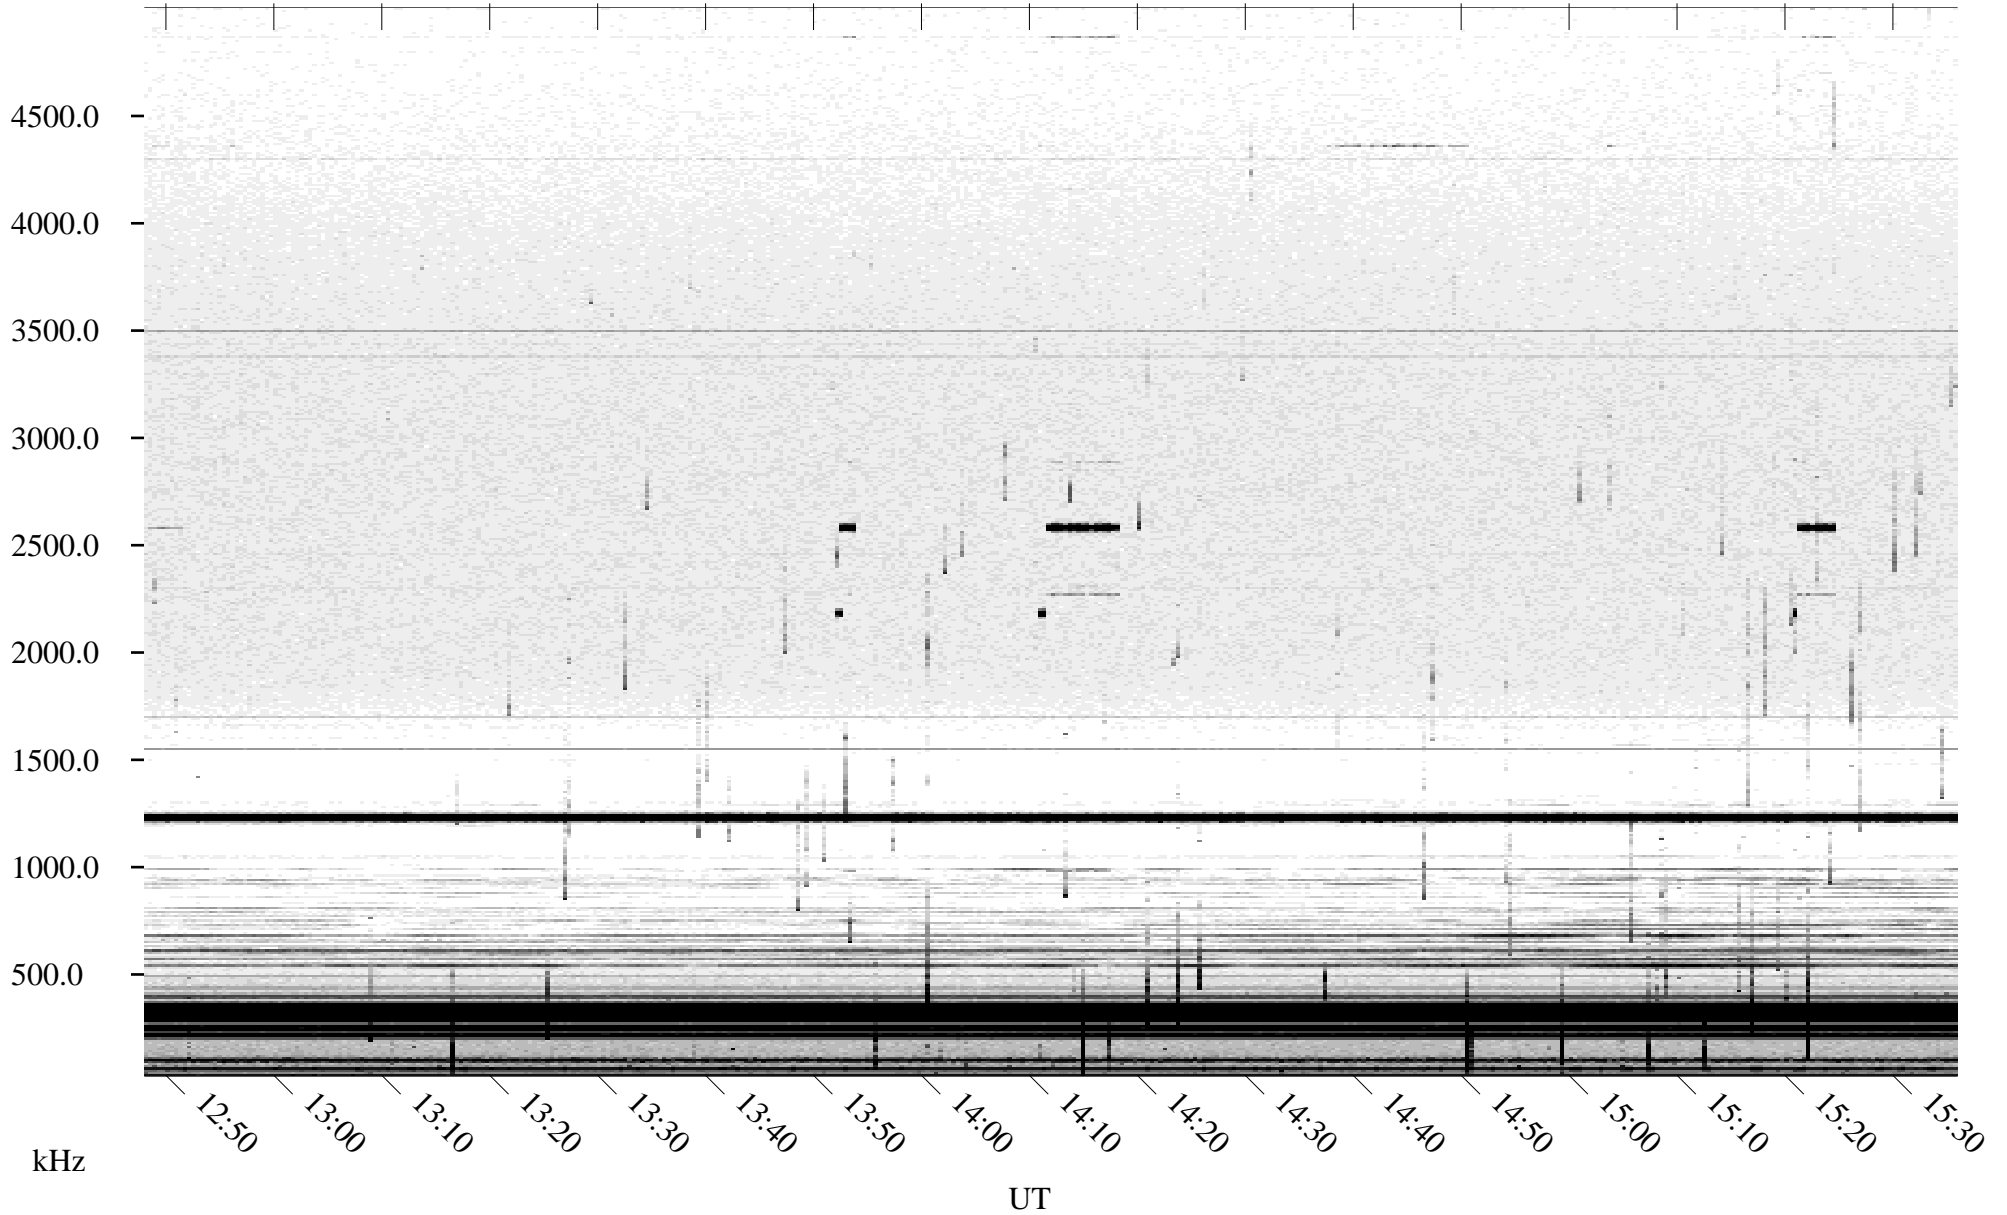

09/05/2004 Churchill, Manitoba

Linear Scale Black = 161 White = 15

ch04249l.r00m max_12

Page 1

09/05/2004 Churchill, Manitoba

Linear Scale Black = 161 White = 15

ch04249l.r00m max_12

Page 2

09/06/2004 Churchill, Manitoba

Linear Scale Black = 161 White = 15

ch04249l.r00m max_12

Page 3

09/06/2004 Churchill, Manitoba

Linear Scale Black = 161 White = 15

ch04249l.r00m max_12

Page 4

09/06/2004 Churchill, Manitoba

Linear Scale Black = 161 White = 15

ch04249l.r00m max_12

Page 5

09/06/2004 Churchill, Manitoba

Linear Scale Black = 161 White = 15

ch04249l.r00m max_12

Page 6

09/06/2004 Churchill, Manitoba

Linear Scale Black = 161 White = 15

ch04249l.r00m max_12

Page 7

09/06/2004 Churchill, Manitoba

Linear Scale Black = 161 White = 15

ch04249l.r00m max_12

Page 8