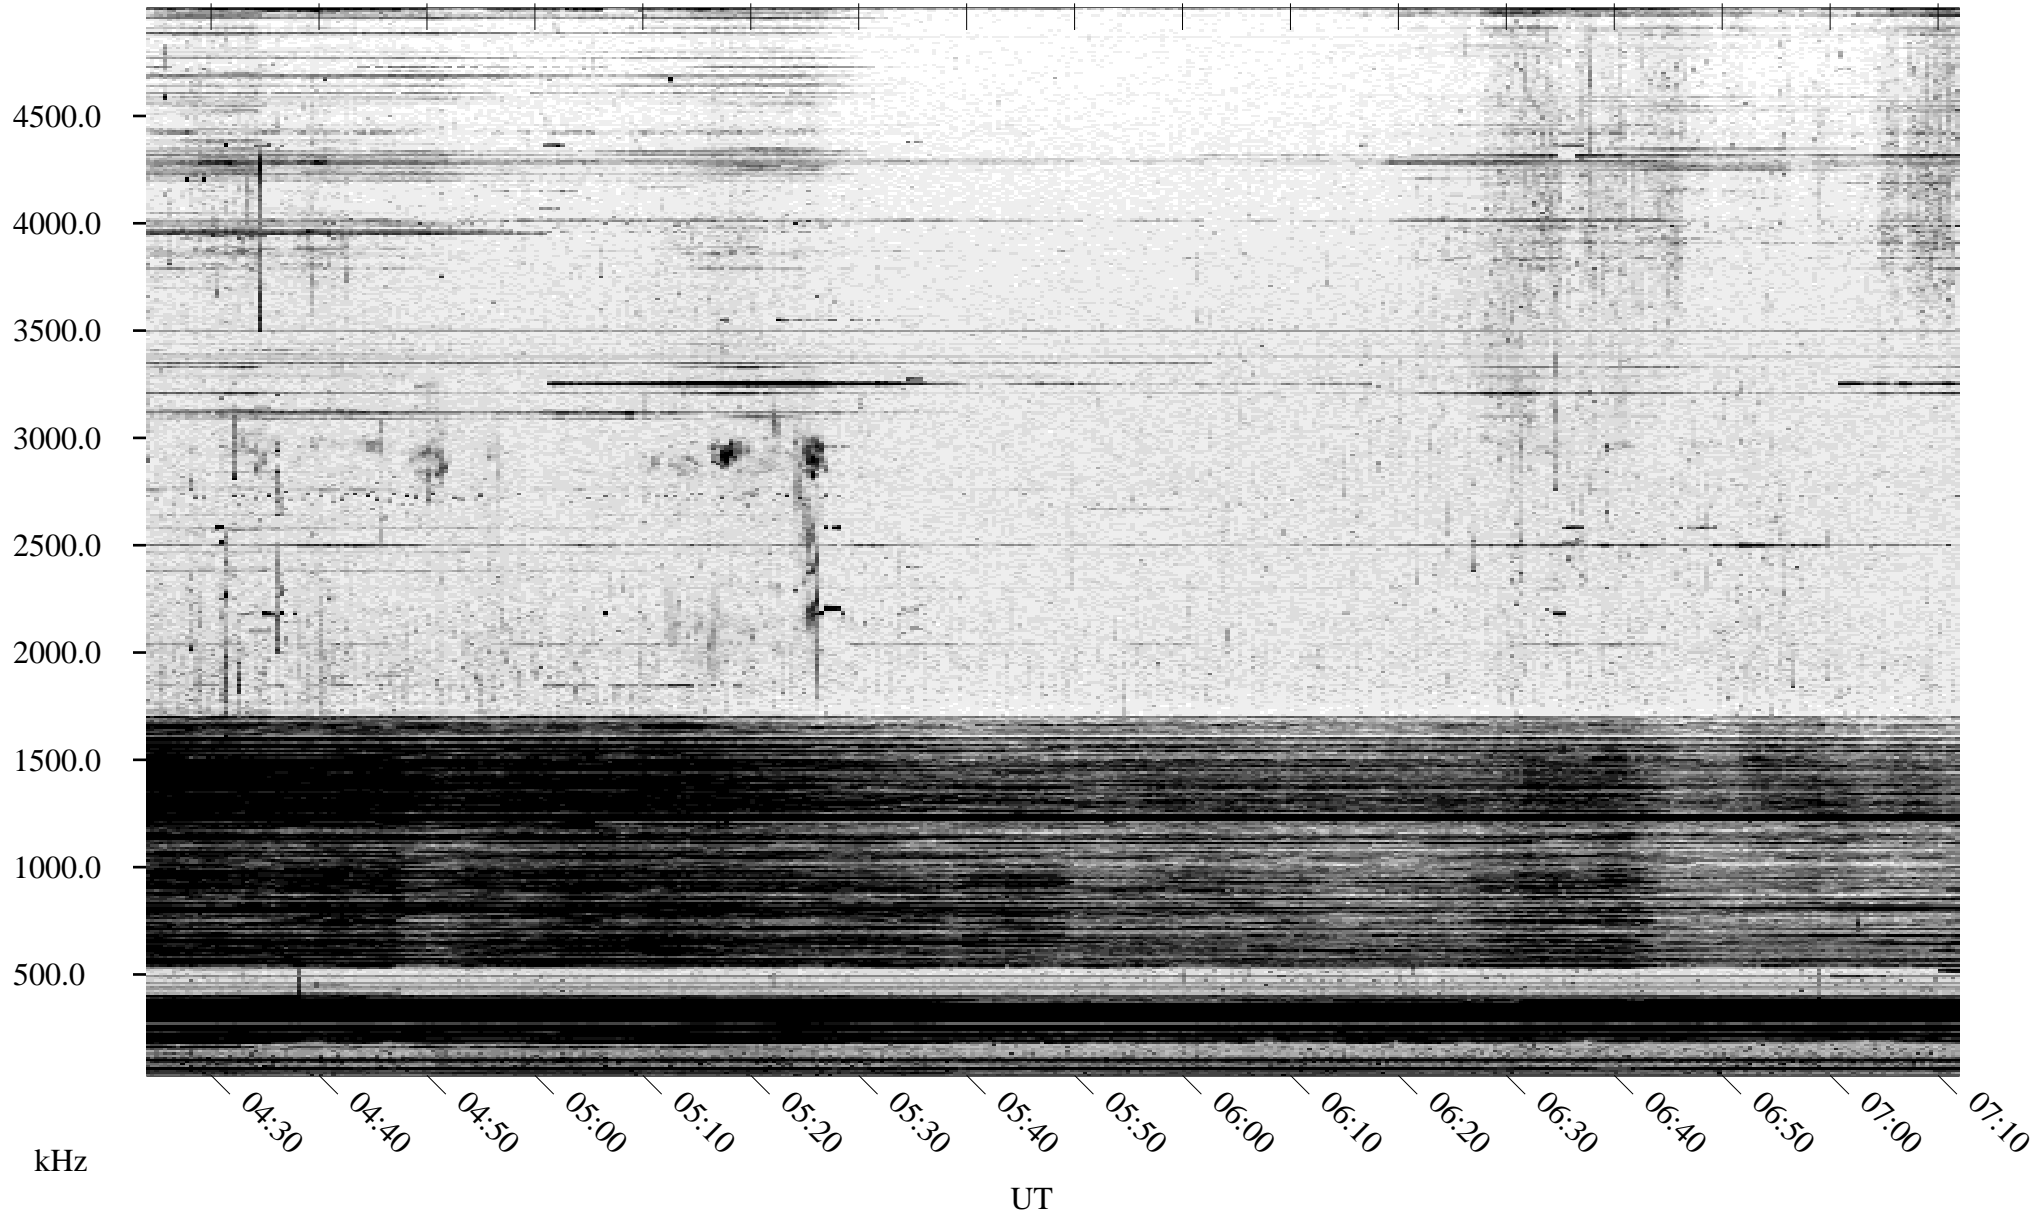

09/06/2004 Churchill, Manitoba

Linear Scale Black = 161 White = 15

ch04250l.r00m max_12

Page 1

09/06/2004 Churchill, Manitoba

Linear Scale Black = 161 White = 15

ch04250l.r00m max_12

Page 2

09/07/2004 Churchill, Manitoba

Linear Scale Black = 161 White = 15

ch04250l.r00m max_12

Page 3

09/07/2004 Churchill, Manitoba

Linear Scale Black = 161 White = 15

ch04250l.r00m max_12

Page 4

09/07/2004 Churchill, Manitoba

Linear Scale Black = 161 White = 15

ch04250l.r00m max_12

Page 5

09/07/2004 Churchill, Manitoba

Linear Scale Black = 161 White = 15

ch04250l.r00m max_12

Page 6

09/07/2004 Churchill, Manitoba

Linear Scale Black = 161 White = 15

ch04250l.r00m max_12

Page 7

09/07/2004 Churchill, Manitoba

Linear Scale Black = 161 White = 15

ch04250l.r00m max_12