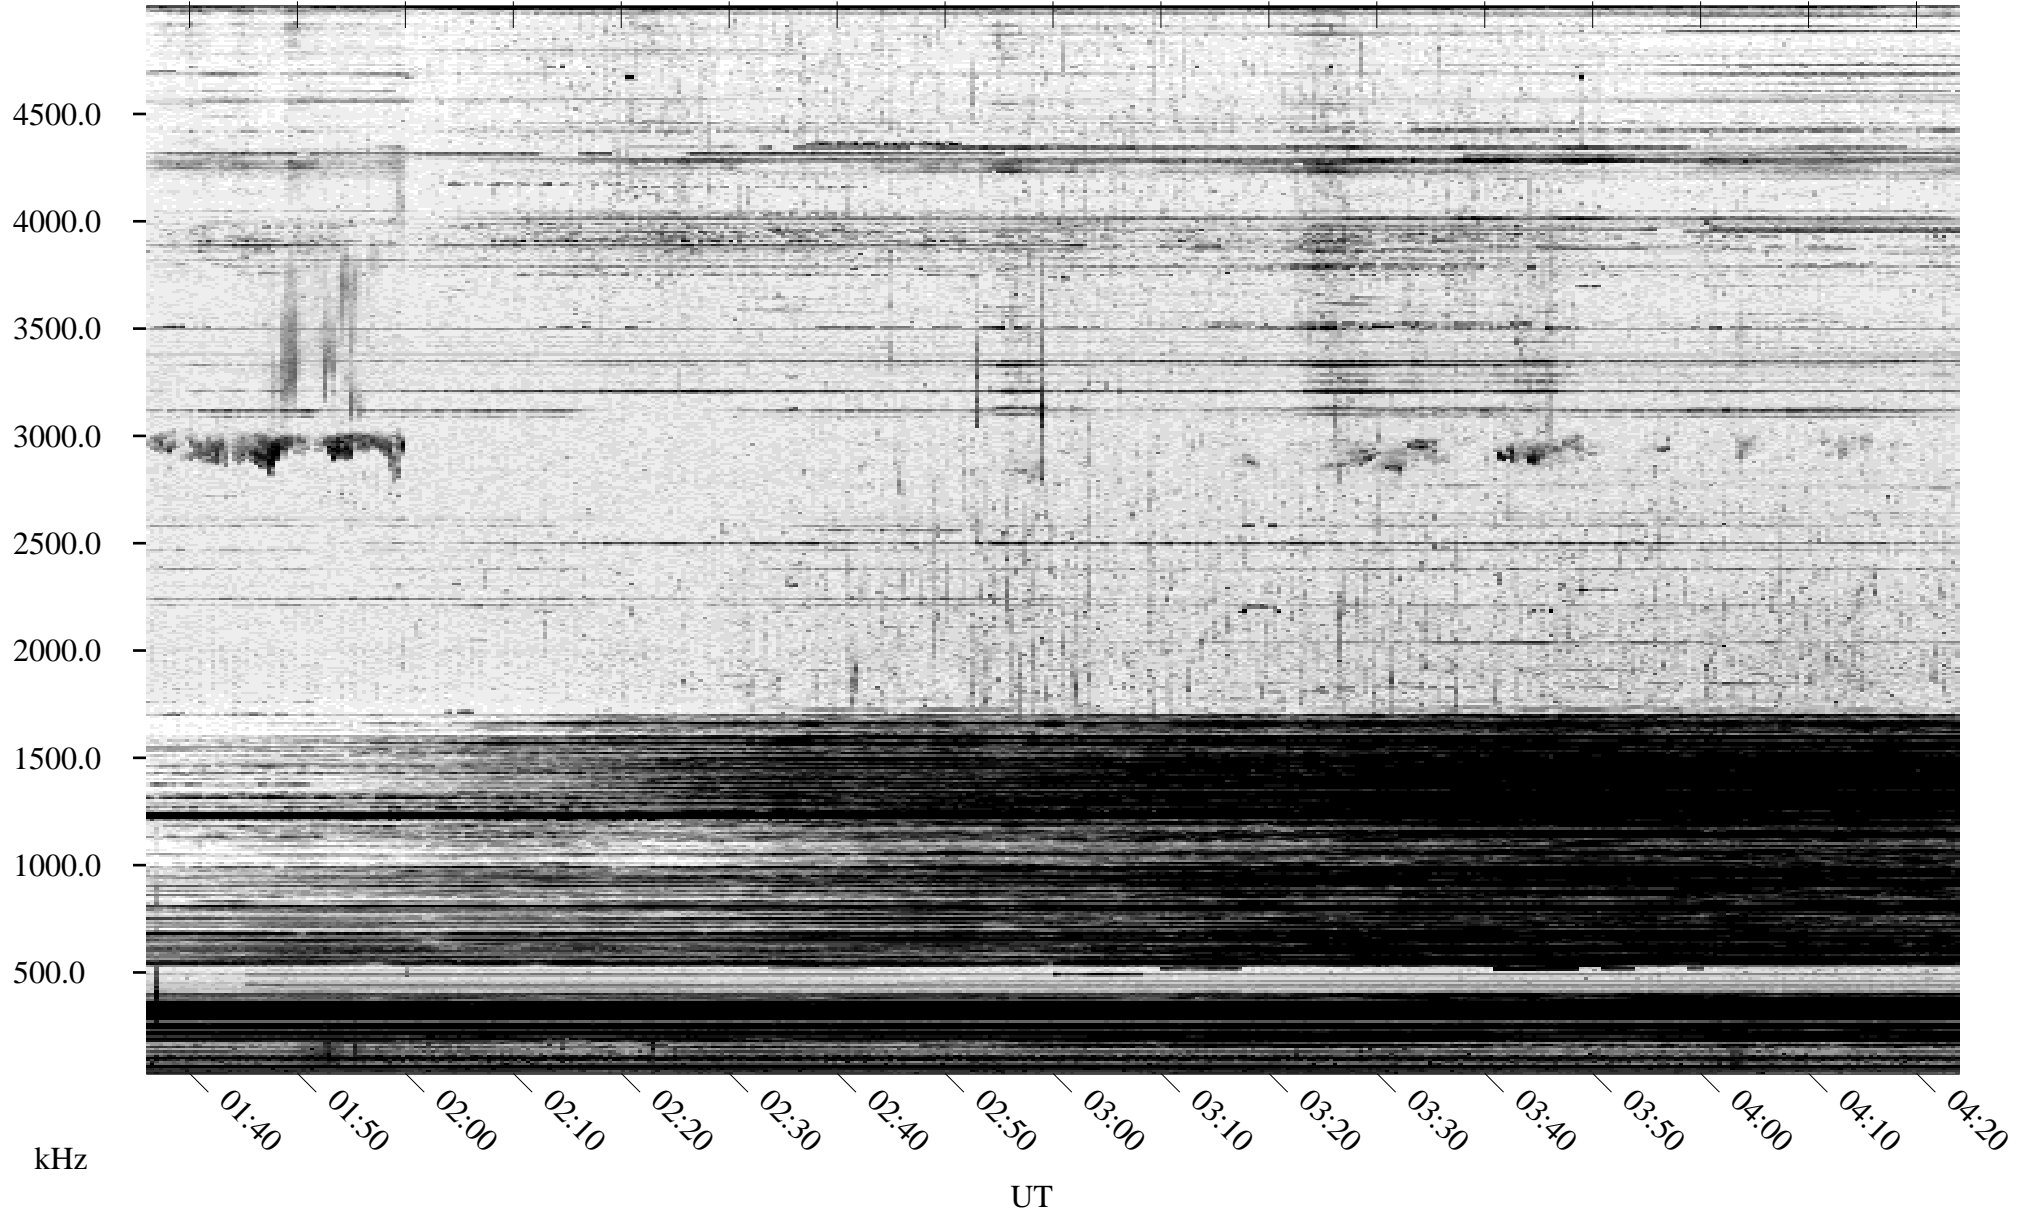

09/06/2004 Churchill, Manitoba

Linear Scale Black = 161 White = 15

ch04250l.r00m max_12

Page 1

09/06/2004 Churchill, Manitoba

Linear Scale Black = 161 White = 15

ch04250l.r00m max_12

Page 2

09/07/2004 Churchill, Manitoba

Linear Scale Black = 161 White = 15

ch04250l.r00m max_12

Page 3

09/07/2004 Churchill, Manitoba

Linear Scale Black = 161 White = 15

ch04250l.r00m max_12

Page 4

09/07/2004 Churchill, Manitoba

Linear Scale Black = 161 White = 15

ch04250l.r00m max_12

Page 5

09/07/2004 Churchill, Manitoba

Linear Scale Black = 161 White = 15

ch04250l.r00m max_12

Page 6

09/07/2004 Churchill, Manitoba

Linear Scale Black = 161 White = 15

ch04250l.r00m max_12

Page 7

09/07/2004 Churchill, Manitoba

Linear Scale Black = 161 White = 15

ch04250l.r00m max_12