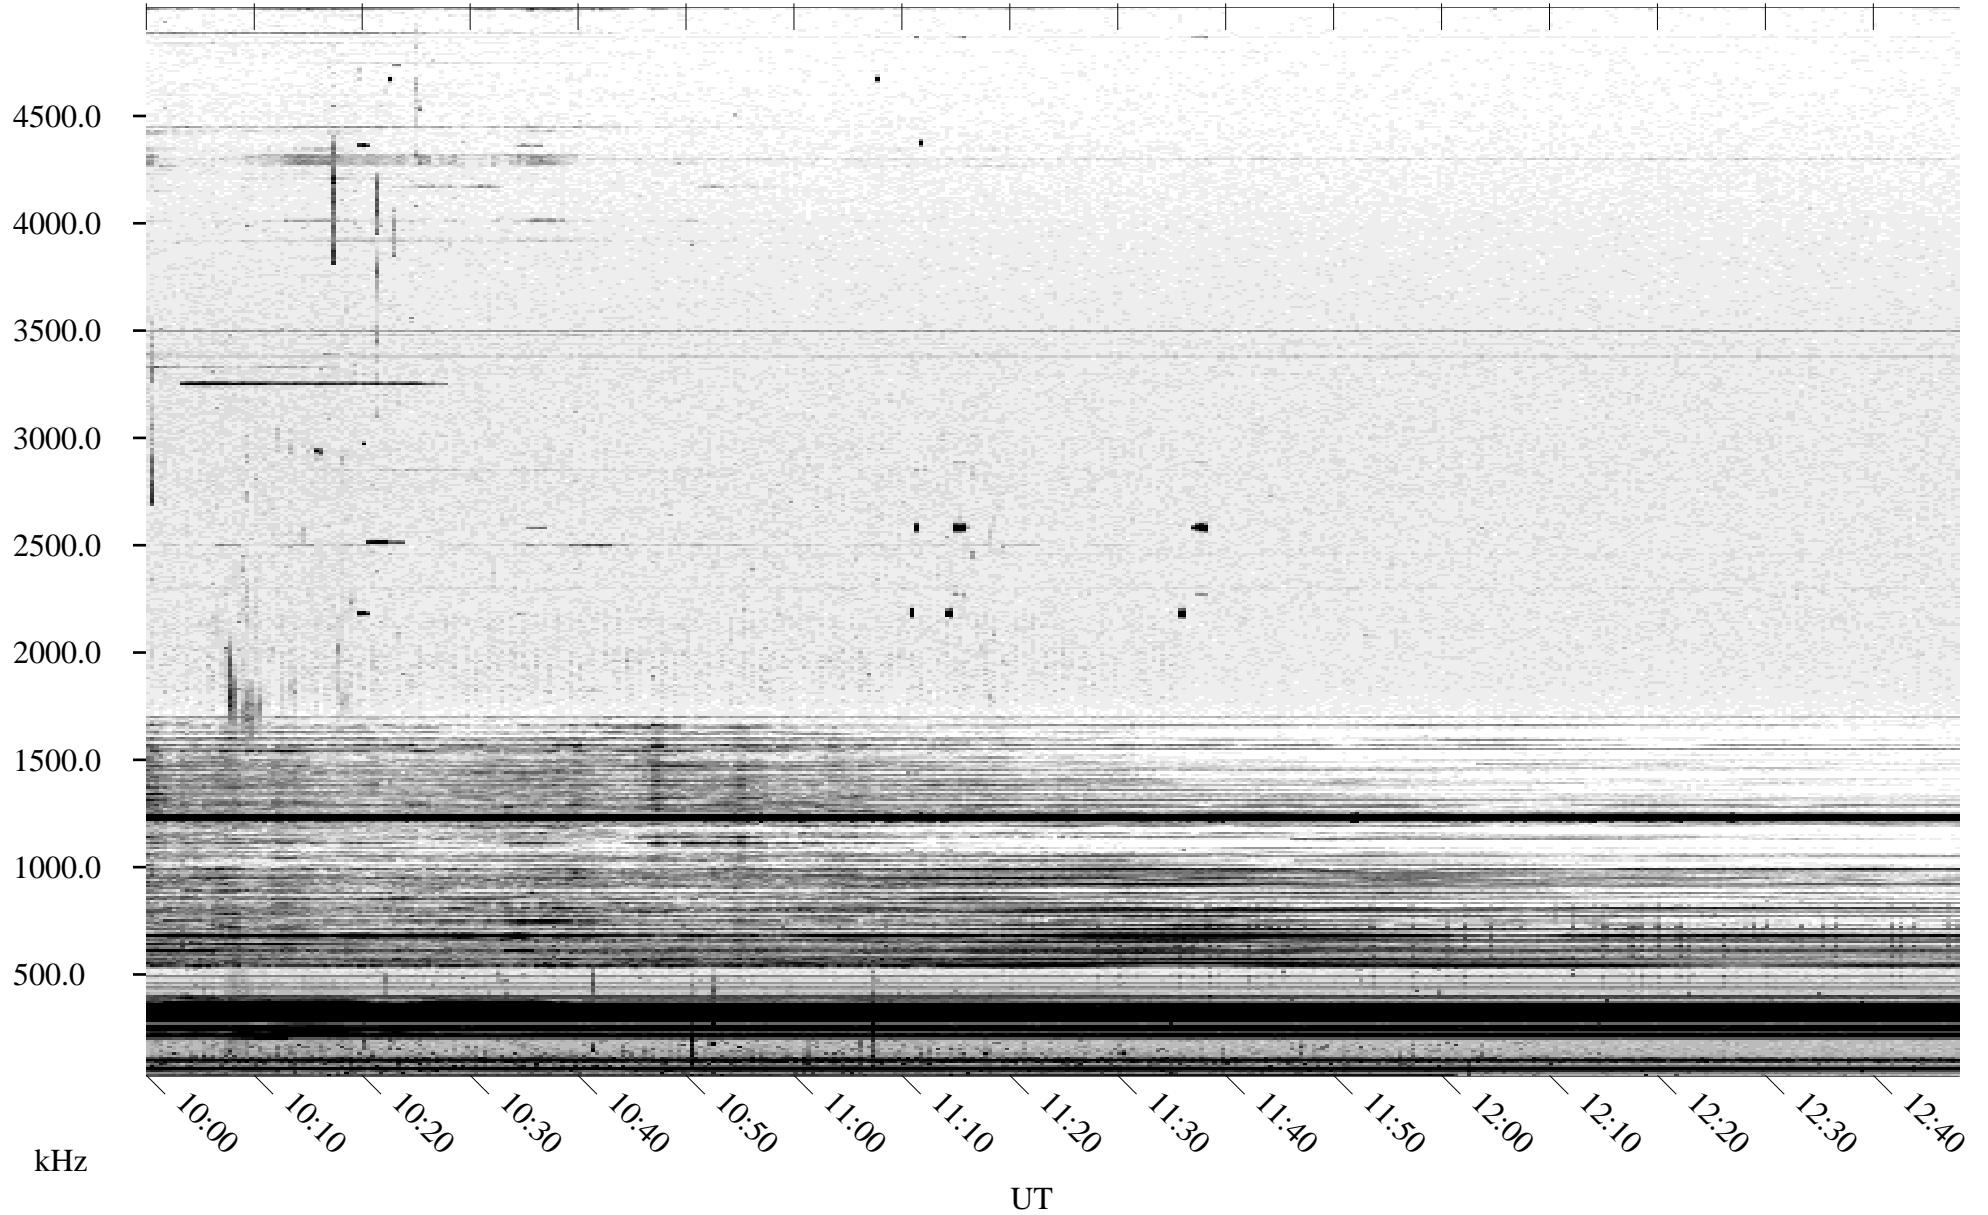

09/06/2004 Churchill, Manitoba

Linear Scale Black = 161 White = 15

ch04250l.r00m max_12

Page 1

09/06/2004 Churchill, Manitoba

Linear Scale Black = 161 White = 15

ch04250l.r00m max_12

Page 2

09/07/2004 Churchill, Manitoba

Linear Scale Black = 161 White = 15

ch04250l.r00m max_12

Page 3

09/07/2004 Churchill, Manitoba

Linear Scale Black = 161 White = 15

ch04250l.r00m max_12

Page 4

09/07/2004 Churchill, Manitoba

Linear Scale Black = 161 White = 15

ch04250l.r00m max_12

Page 5

09/07/2004 Churchill, Manitoba

Linear Scale Black = 161 White = 15

ch04250l.r00m max_12

Page 6

09/07/2004 Churchill, Manitoba

Linear Scale Black = 161 White = 15

ch04250l.r00m max_12

Page 7

09/07/2004 Churchill, Manitoba

Linear Scale Black = 161 White = 15

ch04250l.r00m max_12