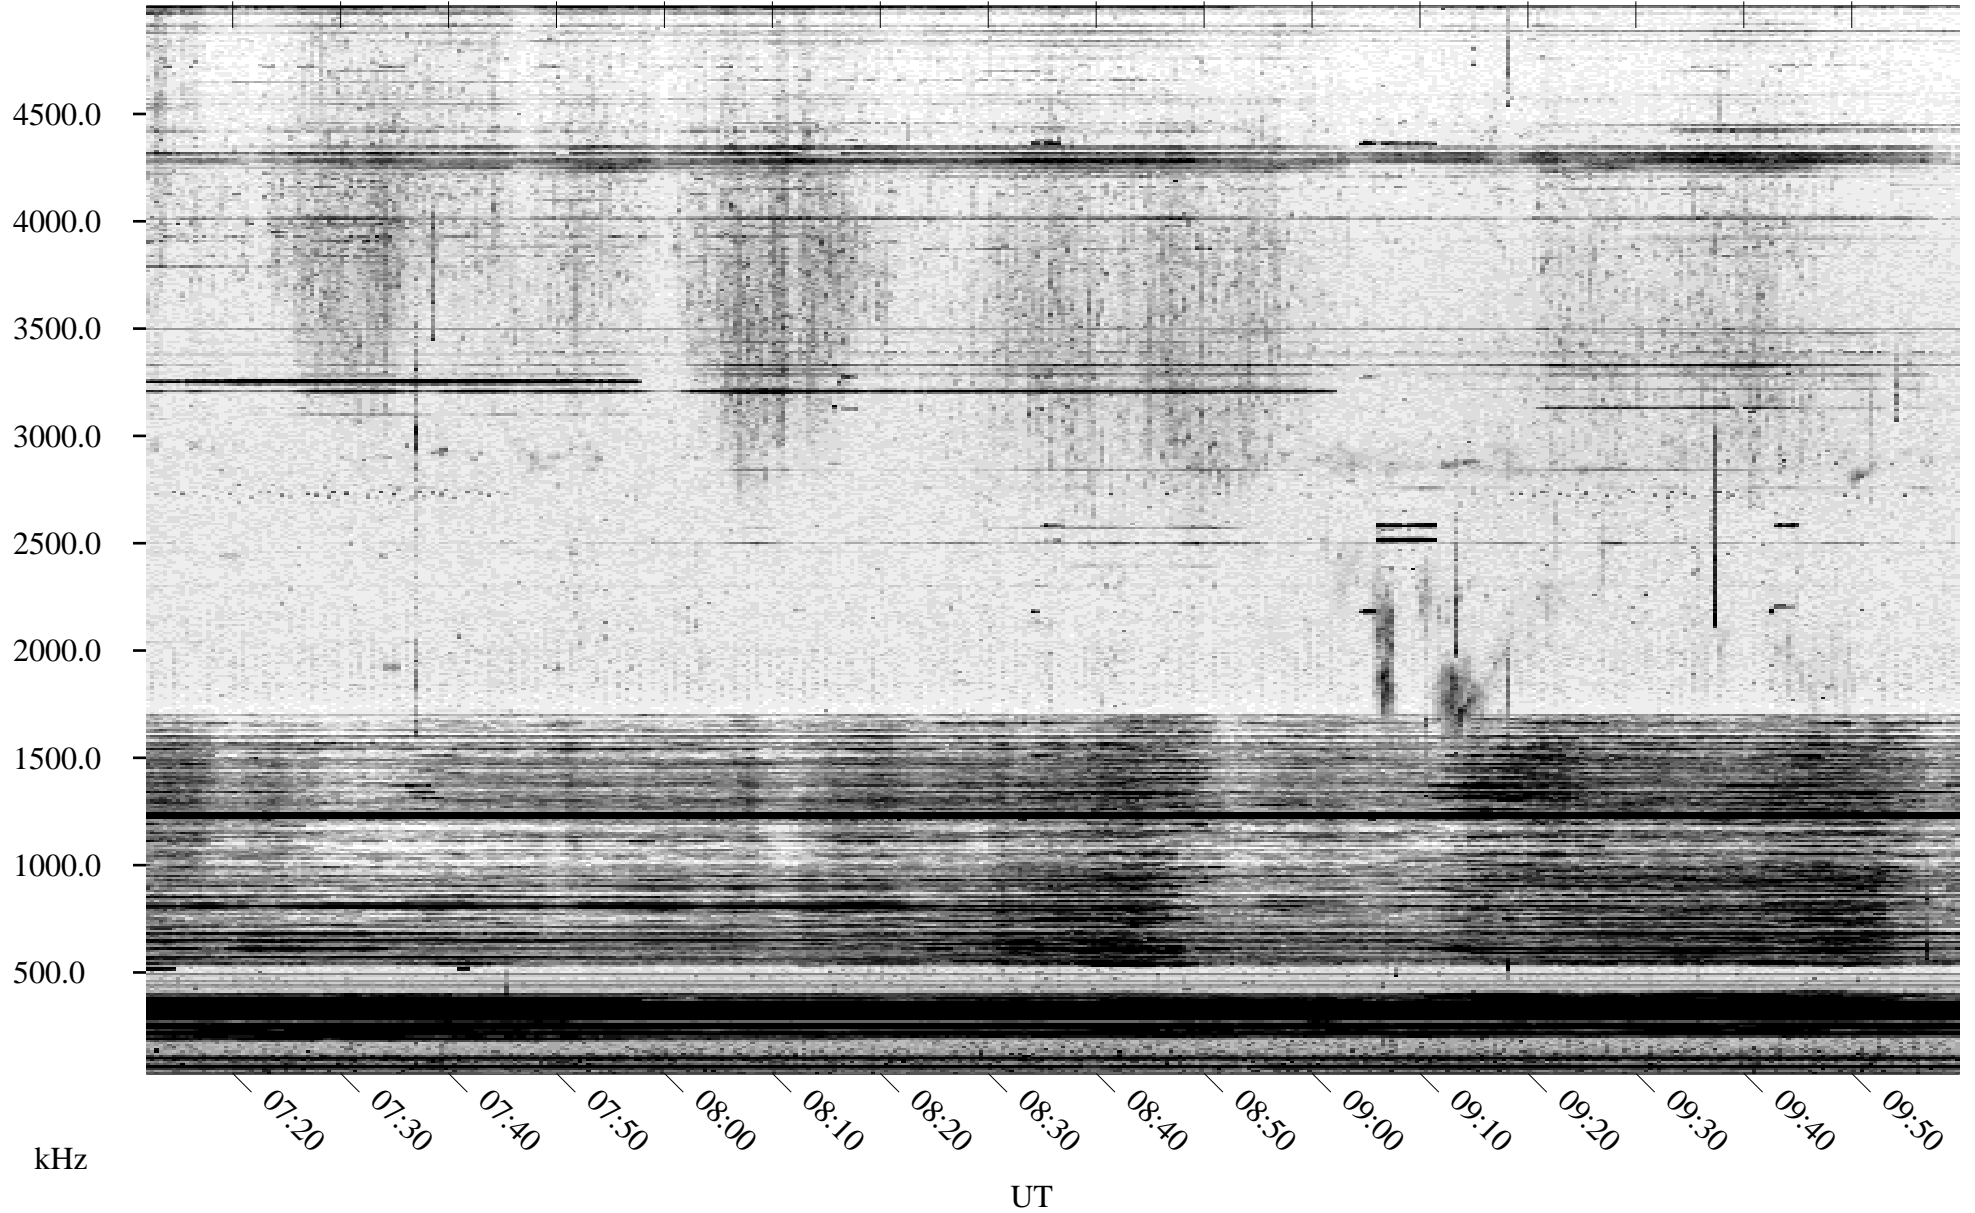

09/06/2004 Churchill, Manitoba

Linear Scale Black = 161 White = 15

ch04250l.r00m max_12

Page 1

09/06/2004 Churchill, Manitoba

Linear Scale Black = 161 White = 15

ch04250l.r00m max_12

Page 2

09/07/2004 Churchill, Manitoba

Linear Scale Black = 161 White = 15

ch04250l.r00m max_12

Page 3

09/07/2004 Churchill, Manitoba

Linear Scale Black = 161 White = 15

ch04250l.r00m max_12

Page 4

09/07/2004 Churchill, Manitoba

Linear Scale Black = 161 White = 15

ch04250l.r00m max_12

Page 5

09/07/2004 Churchill, Manitoba

Linear Scale Black = 161 White = 15

ch04250l.r00m max_12

Page 6

09/07/2004 Churchill, Manitoba

Linear Scale Black = 161 White = 15

ch04250l.r00m max_12

Page 7

09/07/2004 Churchill, Manitoba

Linear Scale Black = 161 White = 15

ch04250l.r00m max_12