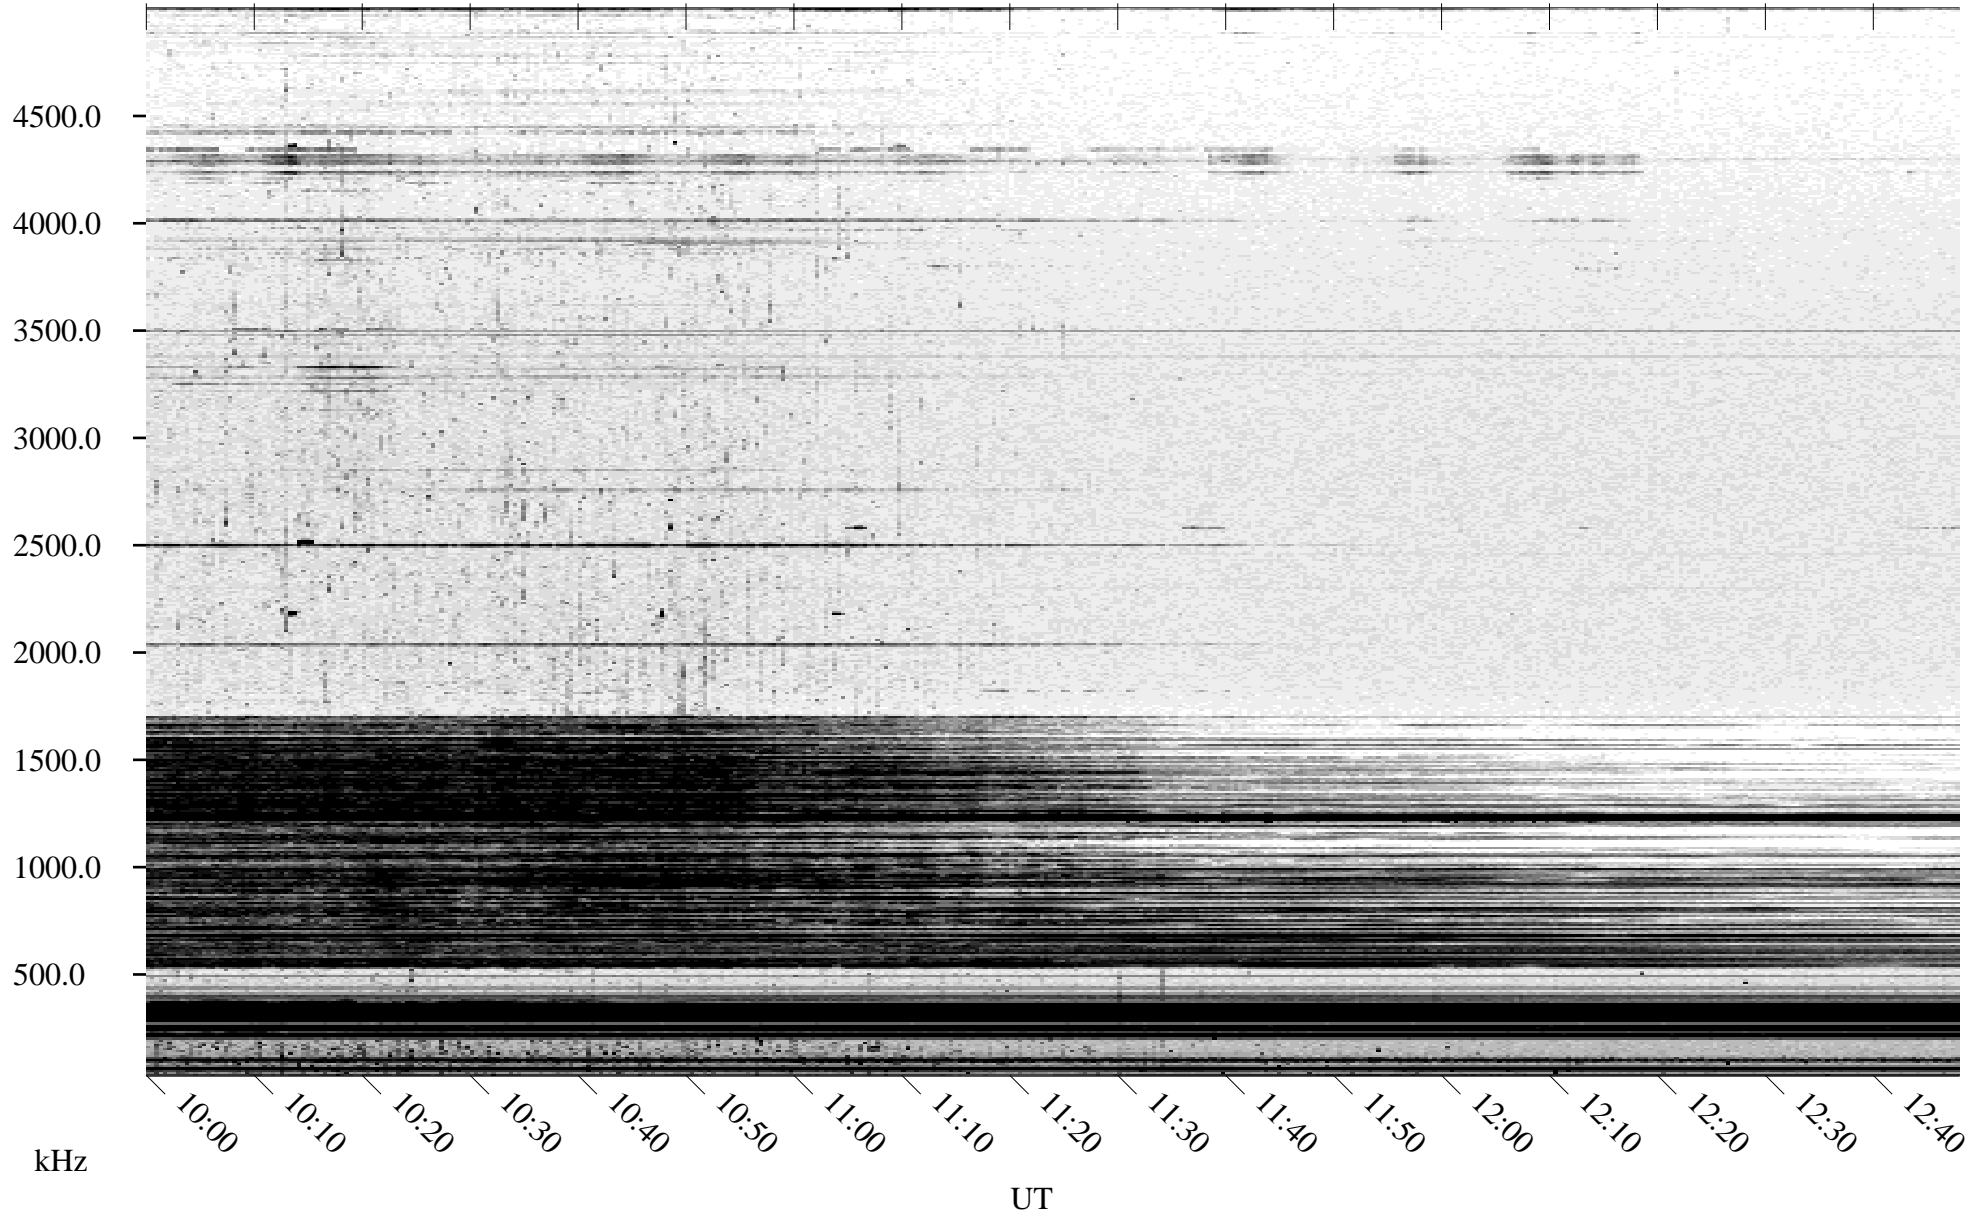

09/07/2004 Churchill, Manitoba

Linear Scale Black = 161 White = 15

ch042511.r00m max_12

Page 1

09/07/2004 Churchill, Manitoba

Linear Scale Black = 161 White = 15

ch042511.r00m max_12

Page 2

09/08/2004 Churchill, Manitoba

Linear Scale Black = 161 White = 15

ch042511.r00m max_12

Page 3

09/08/2004 Churchill, Manitoba

Linear Scale Black = 161 White = 15

ch042511.r00m max_12

Page 4

09/08/2004 Churchill, Manitoba

Linear Scale Black = 161 White = 15

ch042511.r00m max_12

Page 5

09/08/2004 Churchill, Manitoba

Linear Scale Black = 161 White = 15

ch04251l.r00m max_12

Page 6

09/08/2004 Churchill, Manitoba

Linear Scale Black = 161 White = 15

ch042511.r00m max_12

Page 7

09/08/2004 Churchill, Manitoba

Linear Scale

Black = 161

White = 15