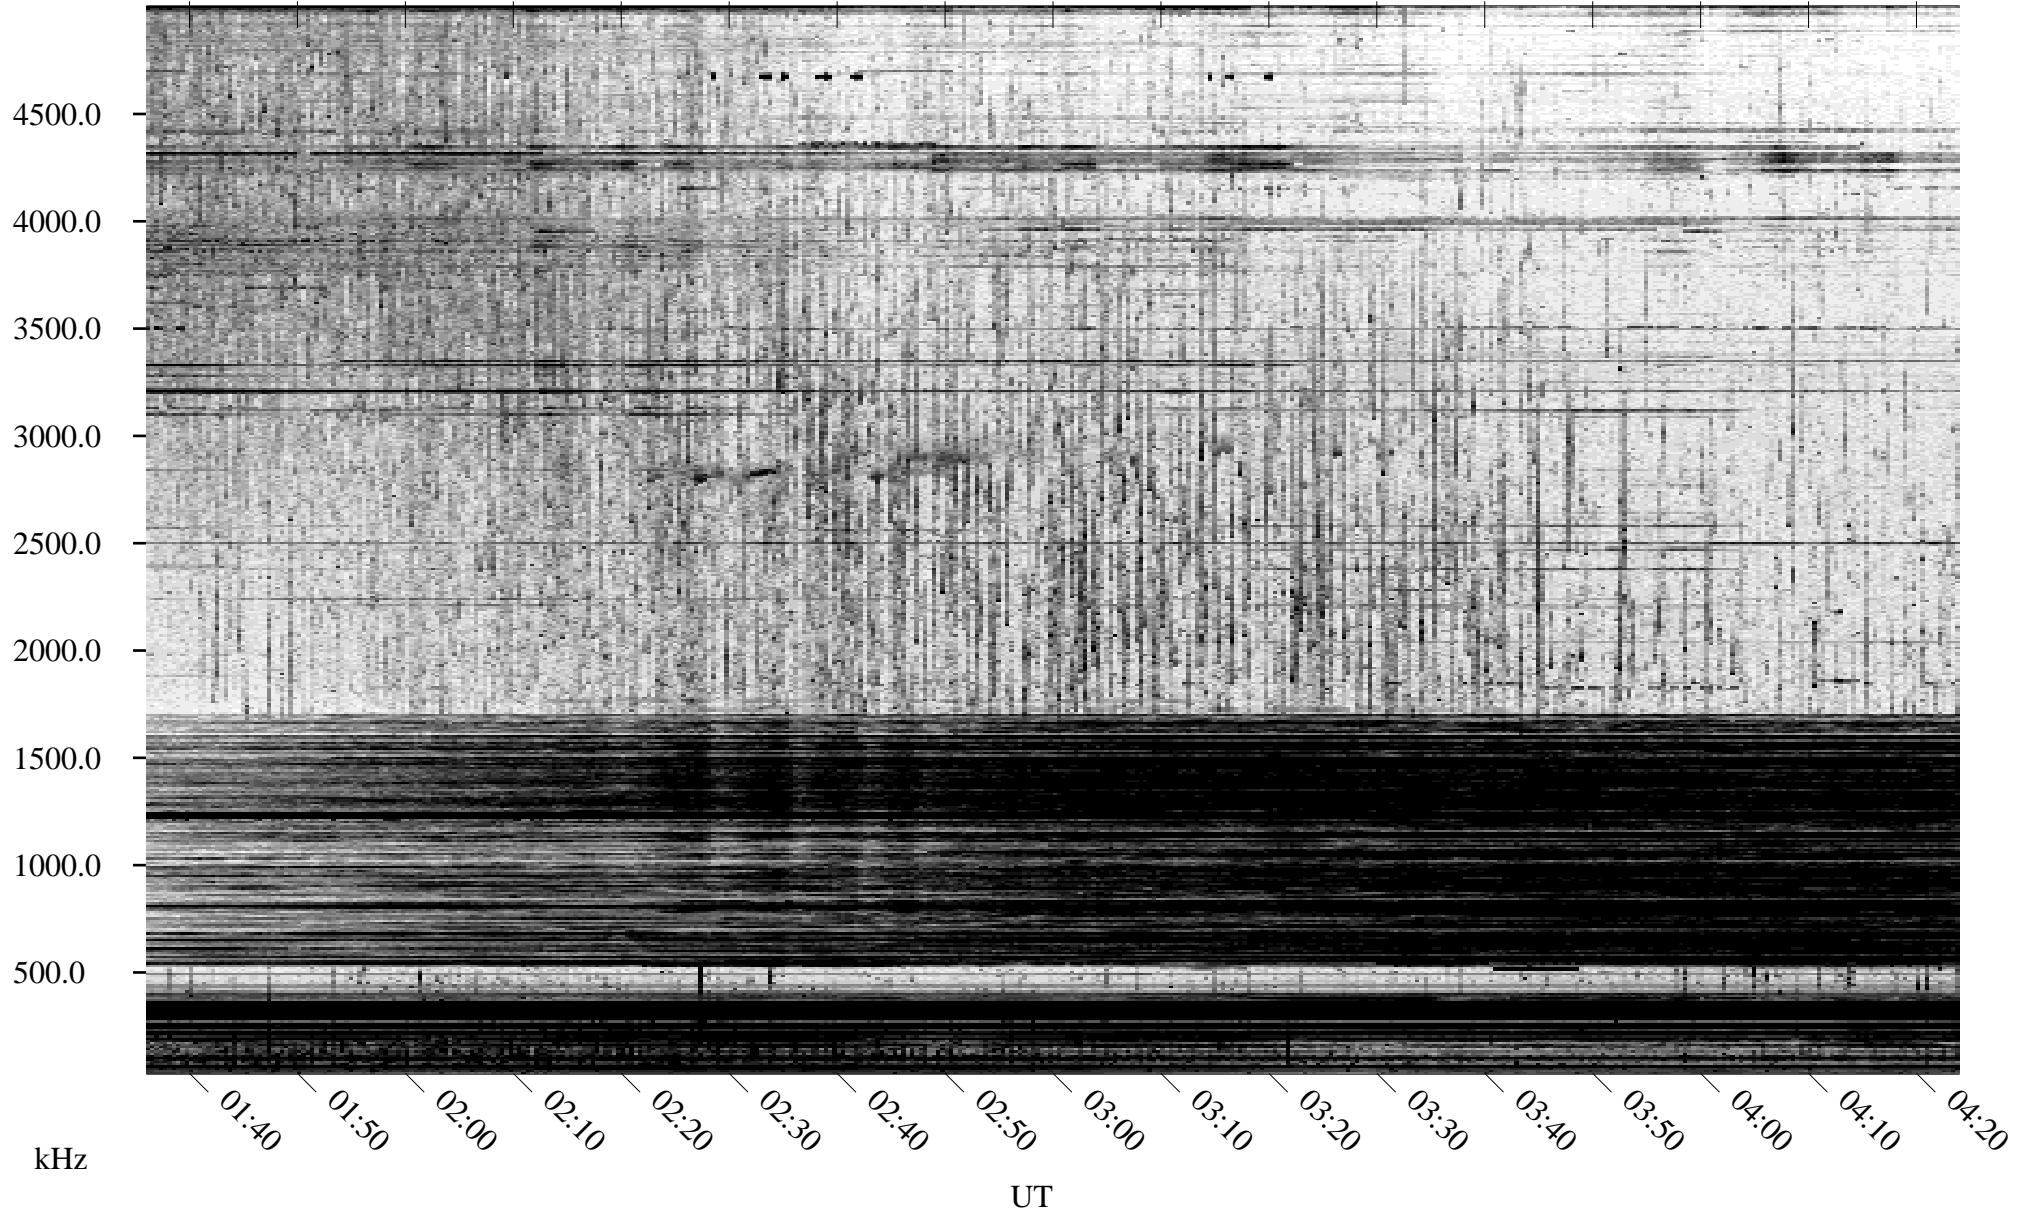

09/07/2004 Churchill, Manitoba

Linear Scale Black = 161 White = 15

ch042511.r00m max_12

Page 1

09/07/2004 Churchill, Manitoba

Linear Scale Black = 161 White = 15

ch042511.r00m max_12

Page 2

09/08/2004 Churchill, Manitoba

Linear Scale Black = 161 White = 15

ch042511.r00m max_12

Page 3

09/08/2004 Churchill, Manitoba

Linear Scale Black = 161 White = 15

ch042511.r00m max_12

Page 4

09/08/2004 Churchill, Manitoba

Linear Scale Black = 161 White = 15

ch042511.r00m max_12

Page 5

09/08/2004 Churchill, Manitoba

Linear Scale Black = 161 White = 15

ch04251l.r00m max_12

Page 6

09/08/2004 Churchill, Manitoba

Linear Scale Black = 161 White = 15

ch042511.r00m max_12

Page 7

09/08/2004 Churchill, Manitoba

Linear Scale

Black = 161

White = 15