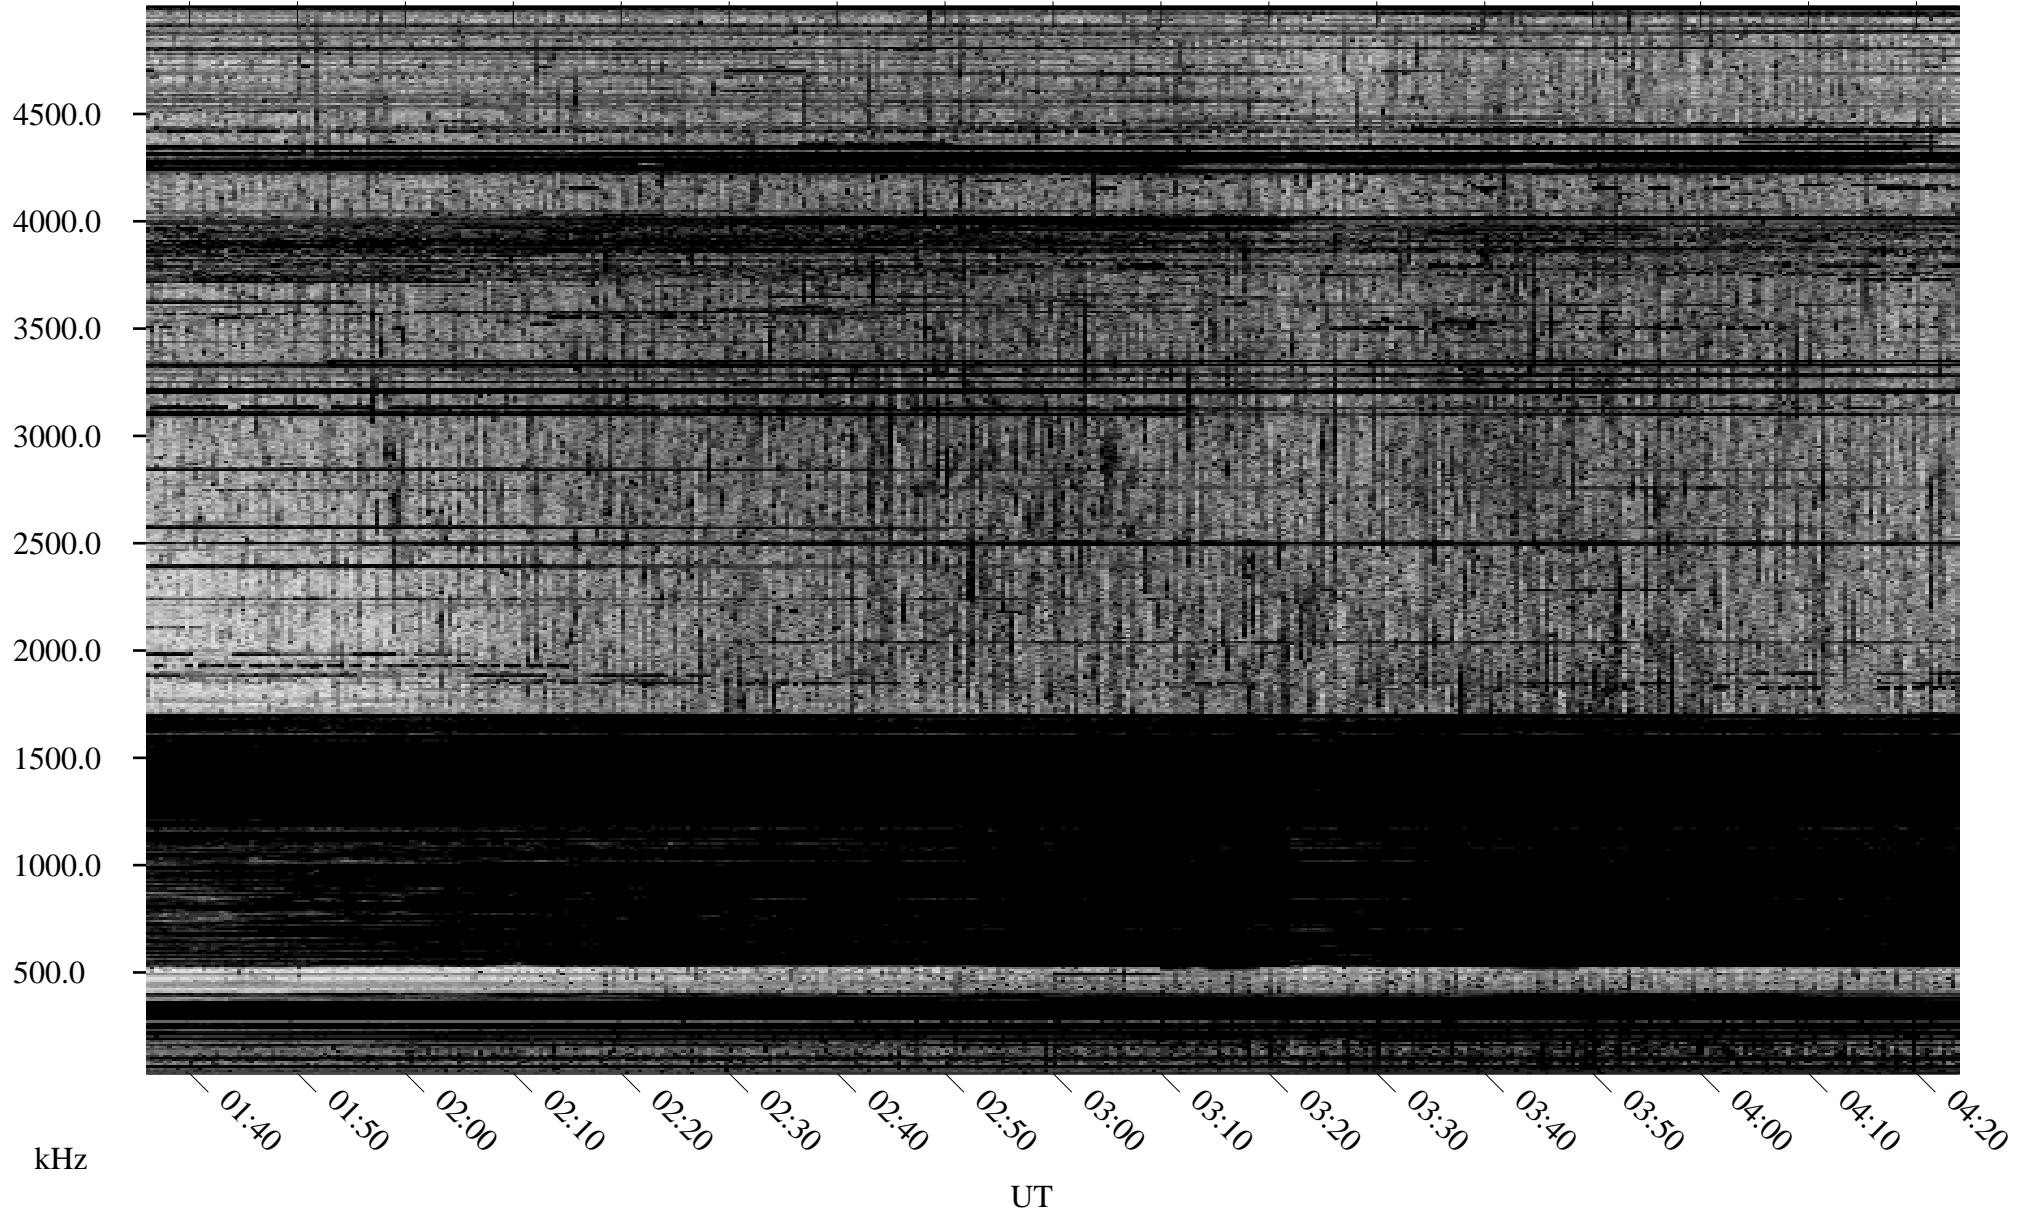

09/08/2004 Churchill, Manitoba

Linear Scale Black = 161 White = 15

ch04252l.r00m max_12

Page 1

09/08/2004 Churchill, Manitoba

Linear Scale Black = 161 White = 15

ch04252l.r00m max_12

Page 2

09/09/2004 Churchill, Manitoba

Linear Scale Black = 161 White = 15

ch04252l.r00m max_12

Page 3

09/09/2004 Churchill, Manitoba

Linear Scale Black = 161 White = 15

ch04252l.r00m max_12

Page 4

09/09/2004 Churchill, Manitoba

Linear Scale Black = 161 White = 15

ch04252l.r00m max_12

09/09/2004 Churchill, Manitoba

Linear Scale Black = 161 White = 15

ch04252l.r00m max_12

Page 6

09/09/2004 Churchill, Manitoba

Linear Scale Black = 161 White = 15

ch04252l.r00m max_12

Page 7

09/09/2004 Churchill, Manitoba

Linear Scale Black = 161 White = 15

ch04252l.r00m max_12

Page 8