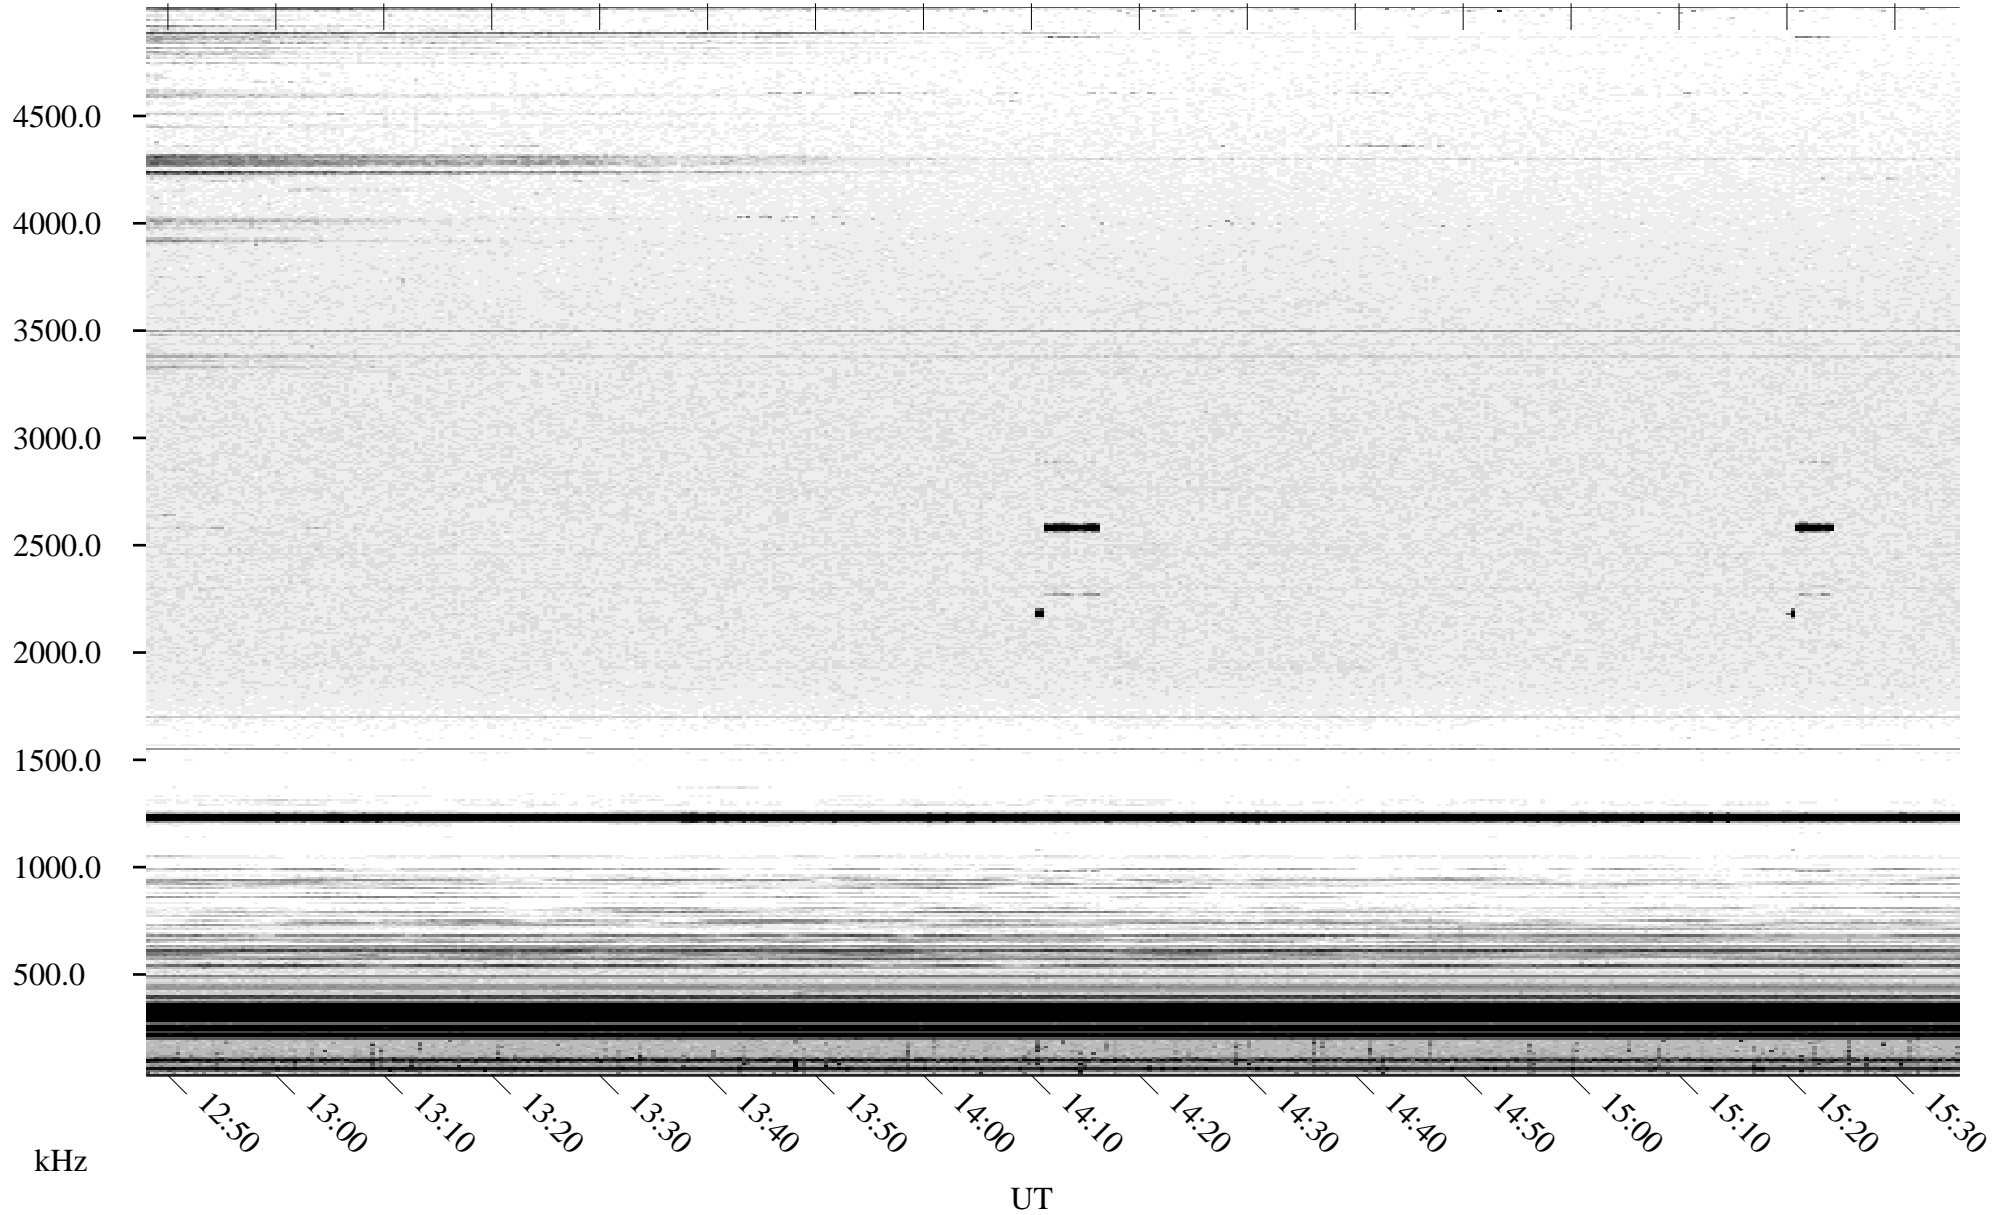

09/08/2004 Churchill, Manitoba

Linear Scale Black = 161 White = 15

ch04252l.r00m max_12

Page 1

09/08/2004 Churchill, Manitoba

Linear Scale Black = 161 White = 15

ch04252l.r00m max_12

Page 2

09/09/2004 Churchill, Manitoba

Linear Scale Black = 161 White = 15

ch04252l.r00m max_12

Page 3

09/09/2004 Churchill, Manitoba

Linear Scale Black = 161 White = 15

ch04252l.r00m max_12

Page 4

09/09/2004 Churchill, Manitoba

Linear Scale Black = 161 White = 15

ch04252l.r00m max_12

09/09/2004 Churchill, Manitoba

Linear Scale Black = 161 White = 15

ch04252l.r00m max_12

Page 6

09/09/2004 Churchill, Manitoba

Linear Scale Black = 161 White = 15

ch04252l.r00m max_12

Page 7

09/09/2004 Churchill, Manitoba

Linear Scale Black = 161 White = 15

ch04252l.r00m max_12

Page 8