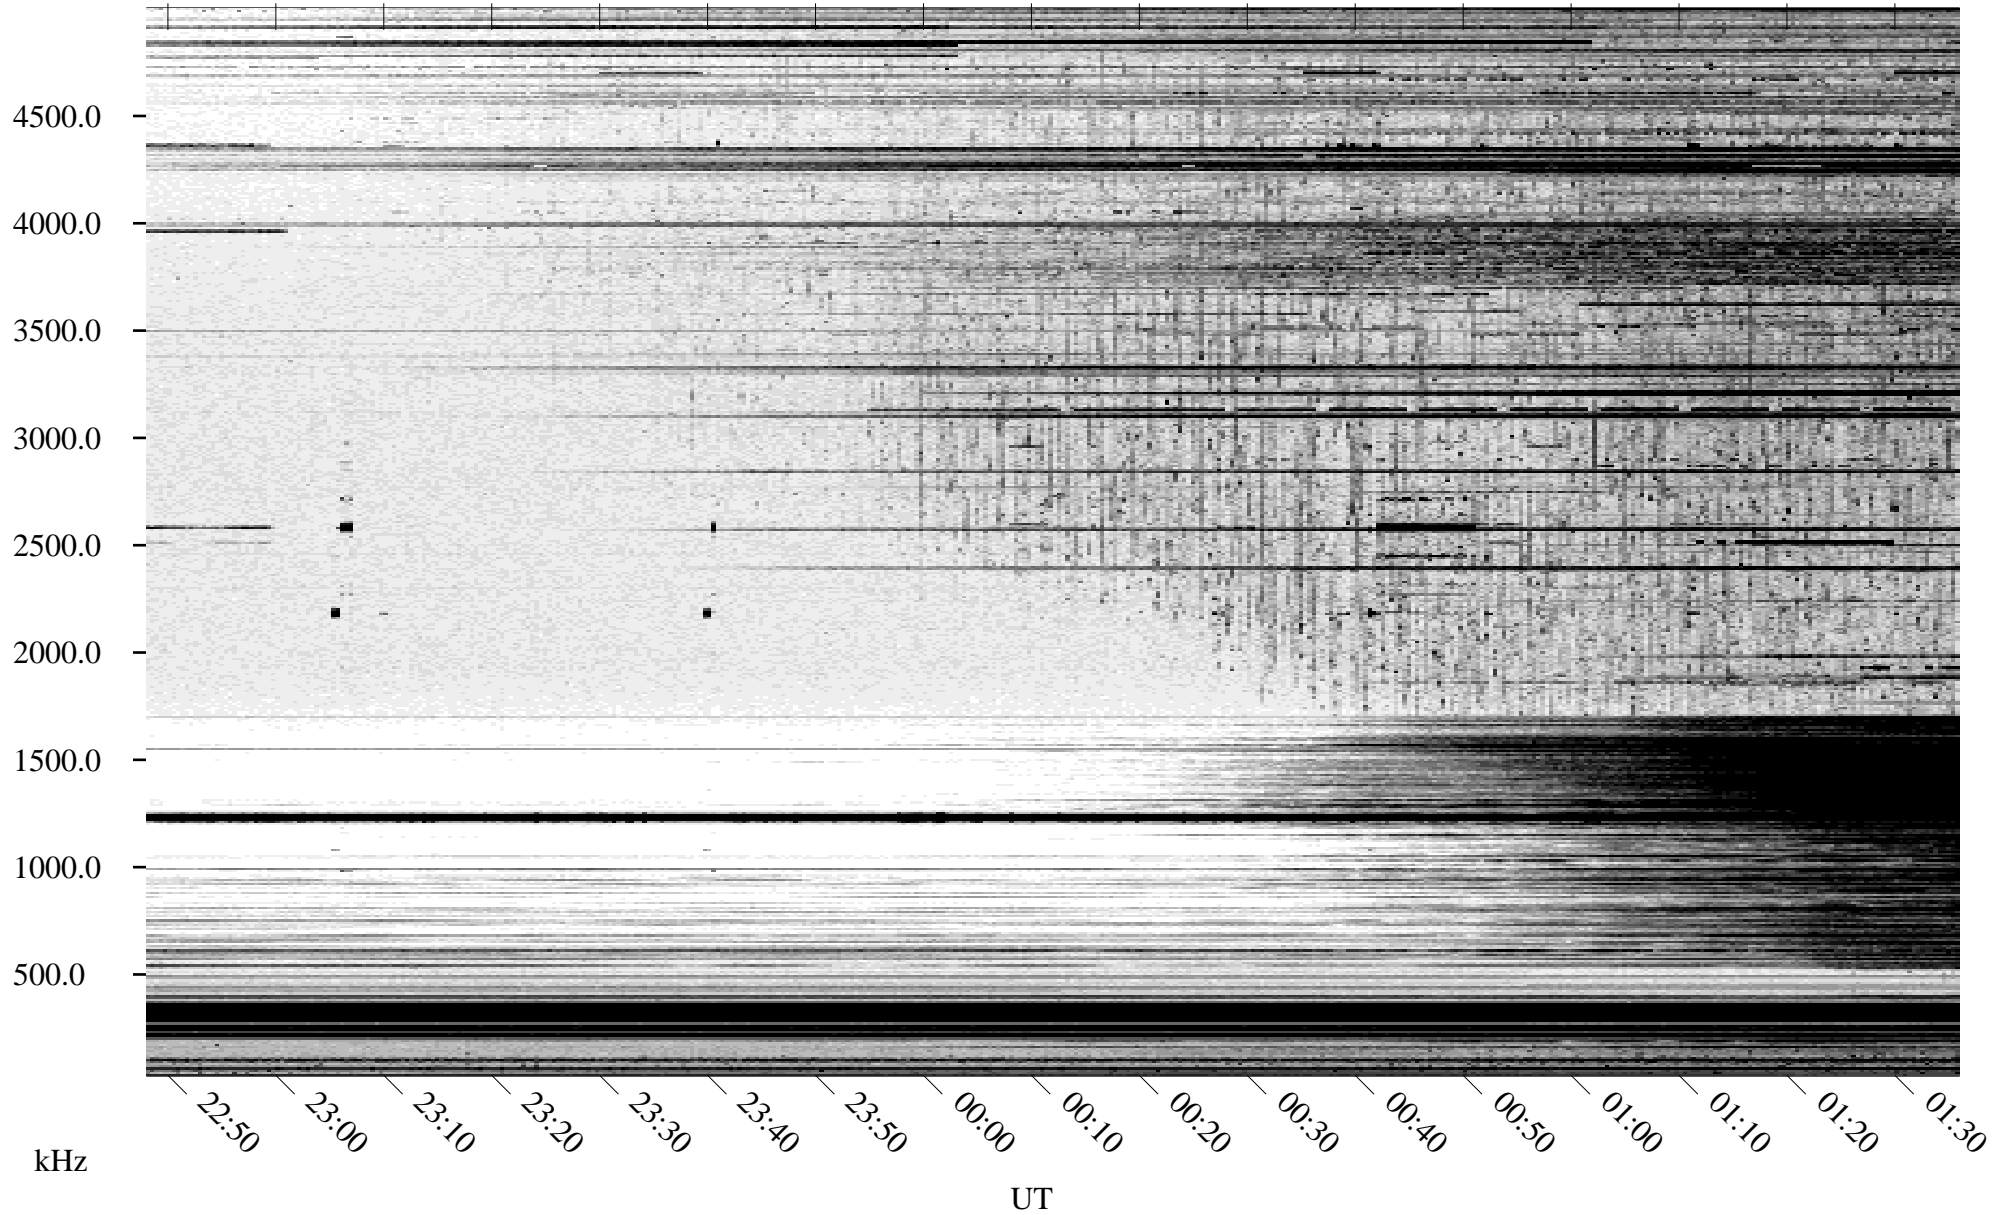

09/08/2004 Churchill, Manitoba

Linear Scale Black = 161 White = 15

ch04252l.r00m max_12

Page 1

09/08/2004 Churchill, Manitoba

Linear Scale Black = 161 White = 15

ch04252l.r00m max_12

Page 2

09/09/2004 Churchill, Manitoba

Linear Scale Black = 161 White = 15

ch04252l.r00m max_12

Page 3

09/09/2004 Churchill, Manitoba

Linear Scale Black = 161 White = 15

ch04252l.r00m max_12

Page 4

09/09/2004 Churchill, Manitoba

Linear Scale Black = 161 White = 15

ch04252l.r00m max_12

09/09/2004 Churchill, Manitoba

Linear Scale Black = 161 White = 15

ch04252l.r00m max_12

Page 6

09/09/2004 Churchill, Manitoba

Linear Scale Black = 161 White = 15

ch04252l.r00m max_12

Page 7

09/09/2004 Churchill, Manitoba

Linear Scale Black = 161 White = 15

ch04252l.r00m max_12

Page 8