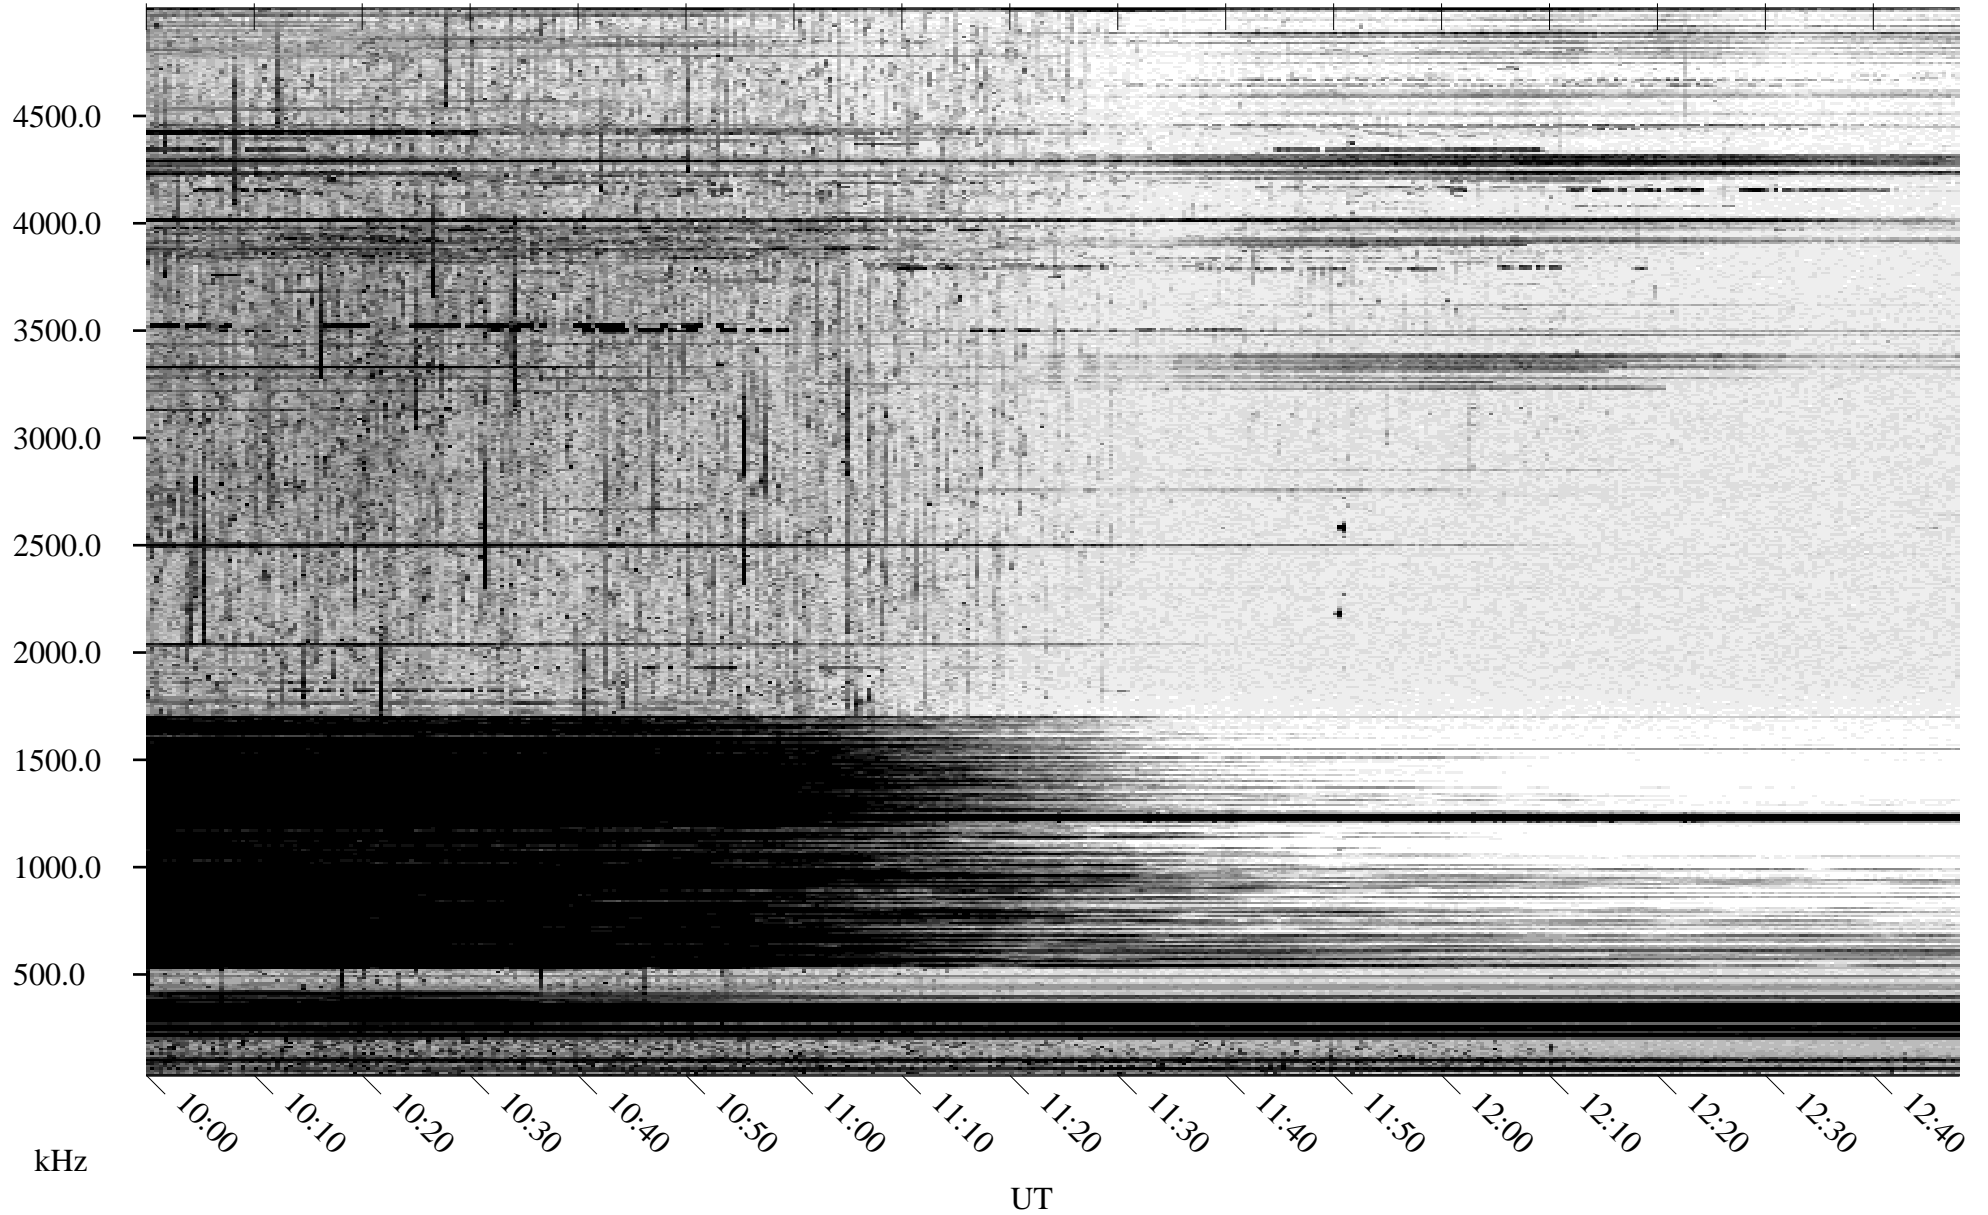

09/08/2004 Churchill, Manitoba

Linear Scale Black = 161 White = 15

ch04252l.r00m max_12

Page 1

09/08/2004 Churchill, Manitoba

Linear Scale Black = 161 White = 15

ch04252l.r00m max_12

Page 2

09/09/2004 Churchill, Manitoba

Linear Scale Black = 161 White = 15

ch04252l.r00m max_12

Page 3

09/09/2004 Churchill, Manitoba

Linear Scale Black = 161 White = 15

ch04252l.r00m max_12

Page 4

09/09/2004 Churchill, Manitoba

Linear Scale Black = 161 White = 15

ch04252l.r00m max_12

09/09/2004 Churchill, Manitoba

Linear Scale Black = 161 White = 15

ch04252l.r00m max_12

Page 6

09/09/2004 Churchill, Manitoba

Linear Scale Black = 161 White = 15

ch04252l.r00m max_12

Page 7

09/09/2004 Churchill, Manitoba

Linear Scale Black = 161 White = 15

ch04252l.r00m max_12

Page 8