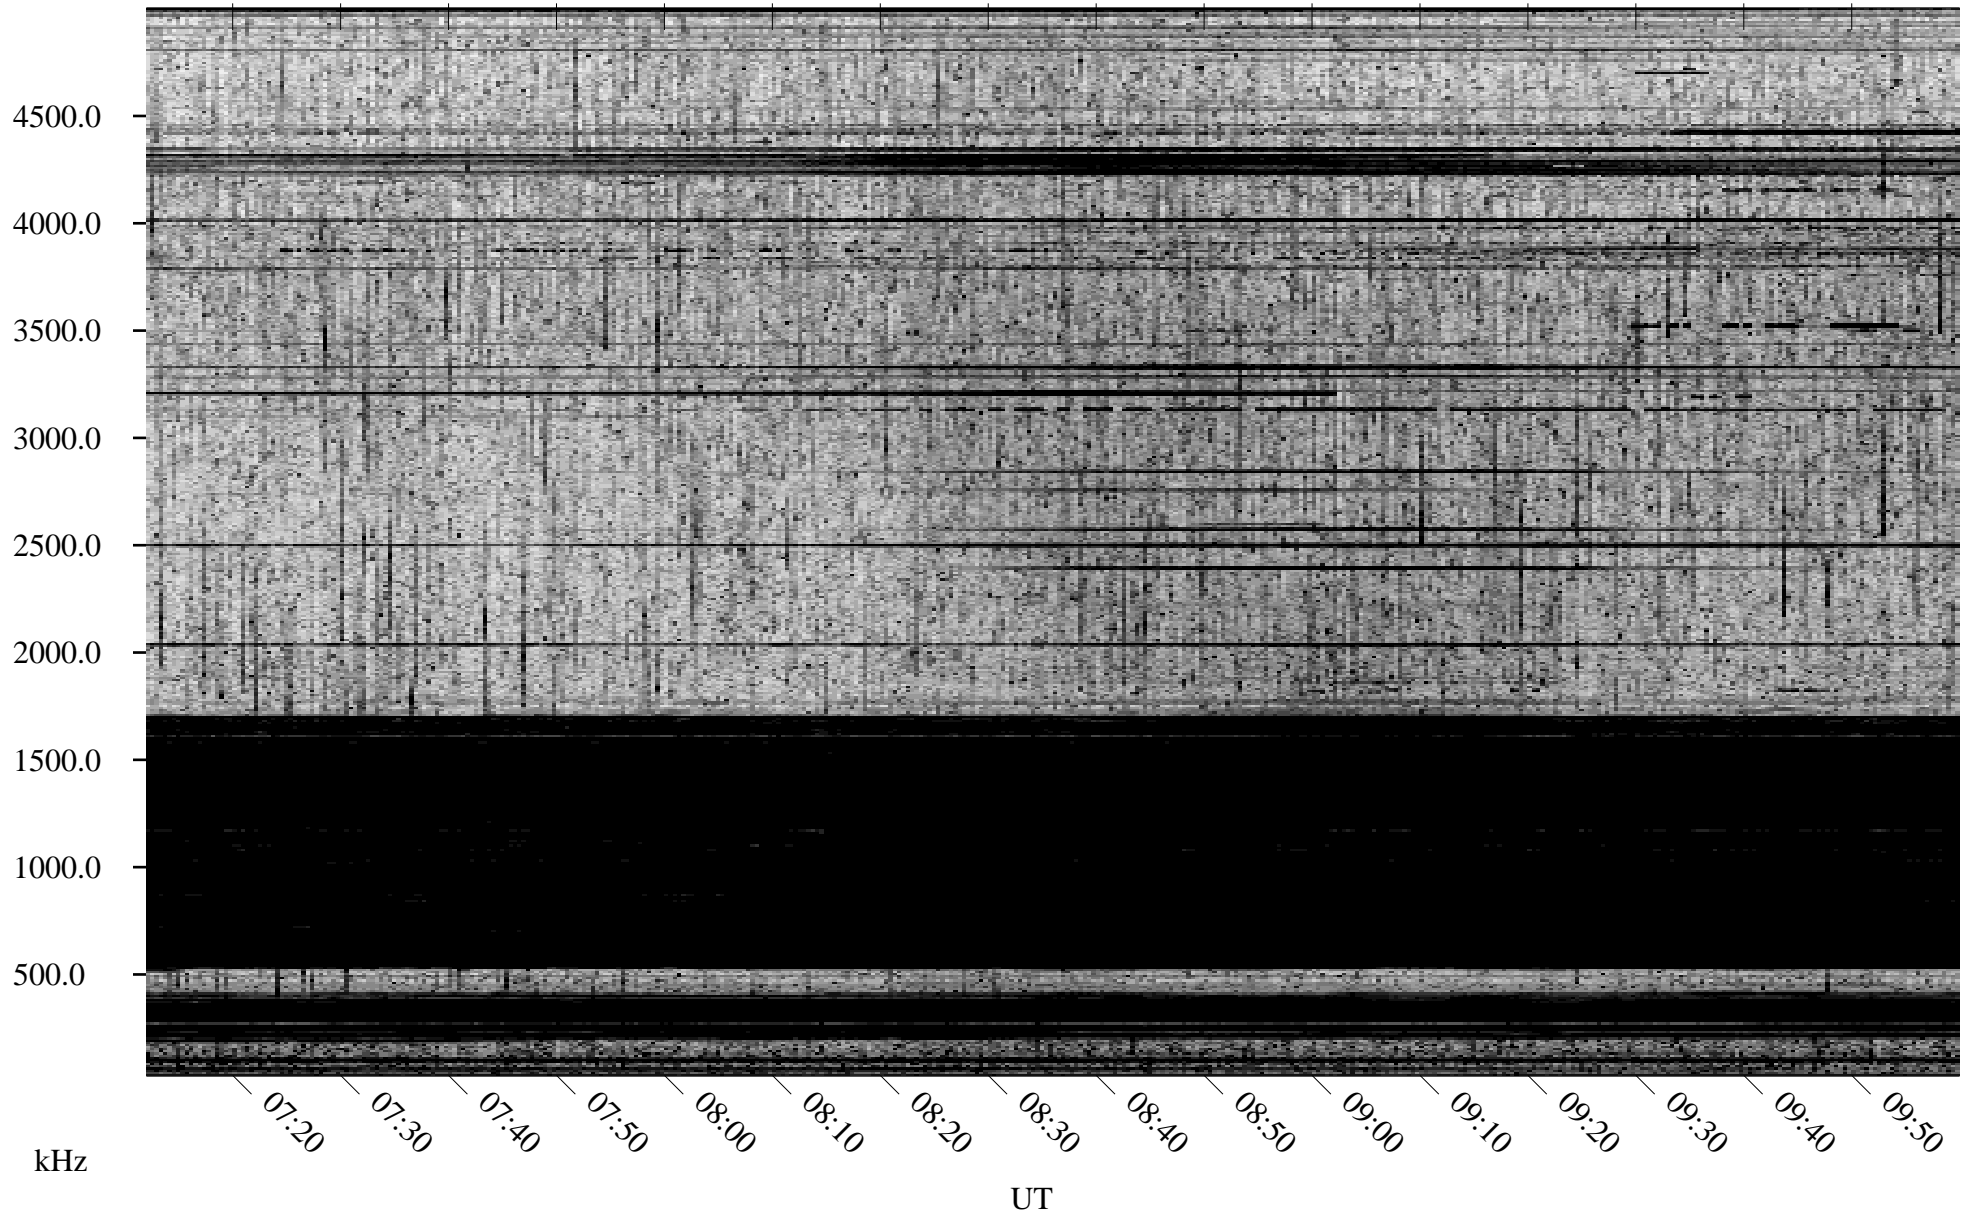

09/08/2004 Churchill, Manitoba

Linear Scale Black = 161 White = 15

ch04252l.r00m max_12

Page 1

09/08/2004 Churchill, Manitoba

Linear Scale Black = 161 White = 15

ch04252l.r00m max_12

Page 2

09/09/2004 Churchill, Manitoba

Linear Scale Black = 161 White = 15

ch04252l.r00m max_12

Page 3

09/09/2004 Churchill, Manitoba

Linear Scale Black = 161 White = 15

ch04252l.r00m max_12

Page 4

09/09/2004 Churchill, Manitoba

Linear Scale Black = 161 White = 15

ch04252l.r00m max_12

09/09/2004 Churchill, Manitoba

Linear Scale Black = 161 White = 15

ch04252l.r00m max_12

Page 6

09/09/2004 Churchill, Manitoba

Linear Scale Black = 161 White = 15

ch04252l.r00m max_12

Page 7

09/09/2004 Churchill, Manitoba

Linear Scale Black = 161 White = 15

ch04252l.r00m max_12

Page 8