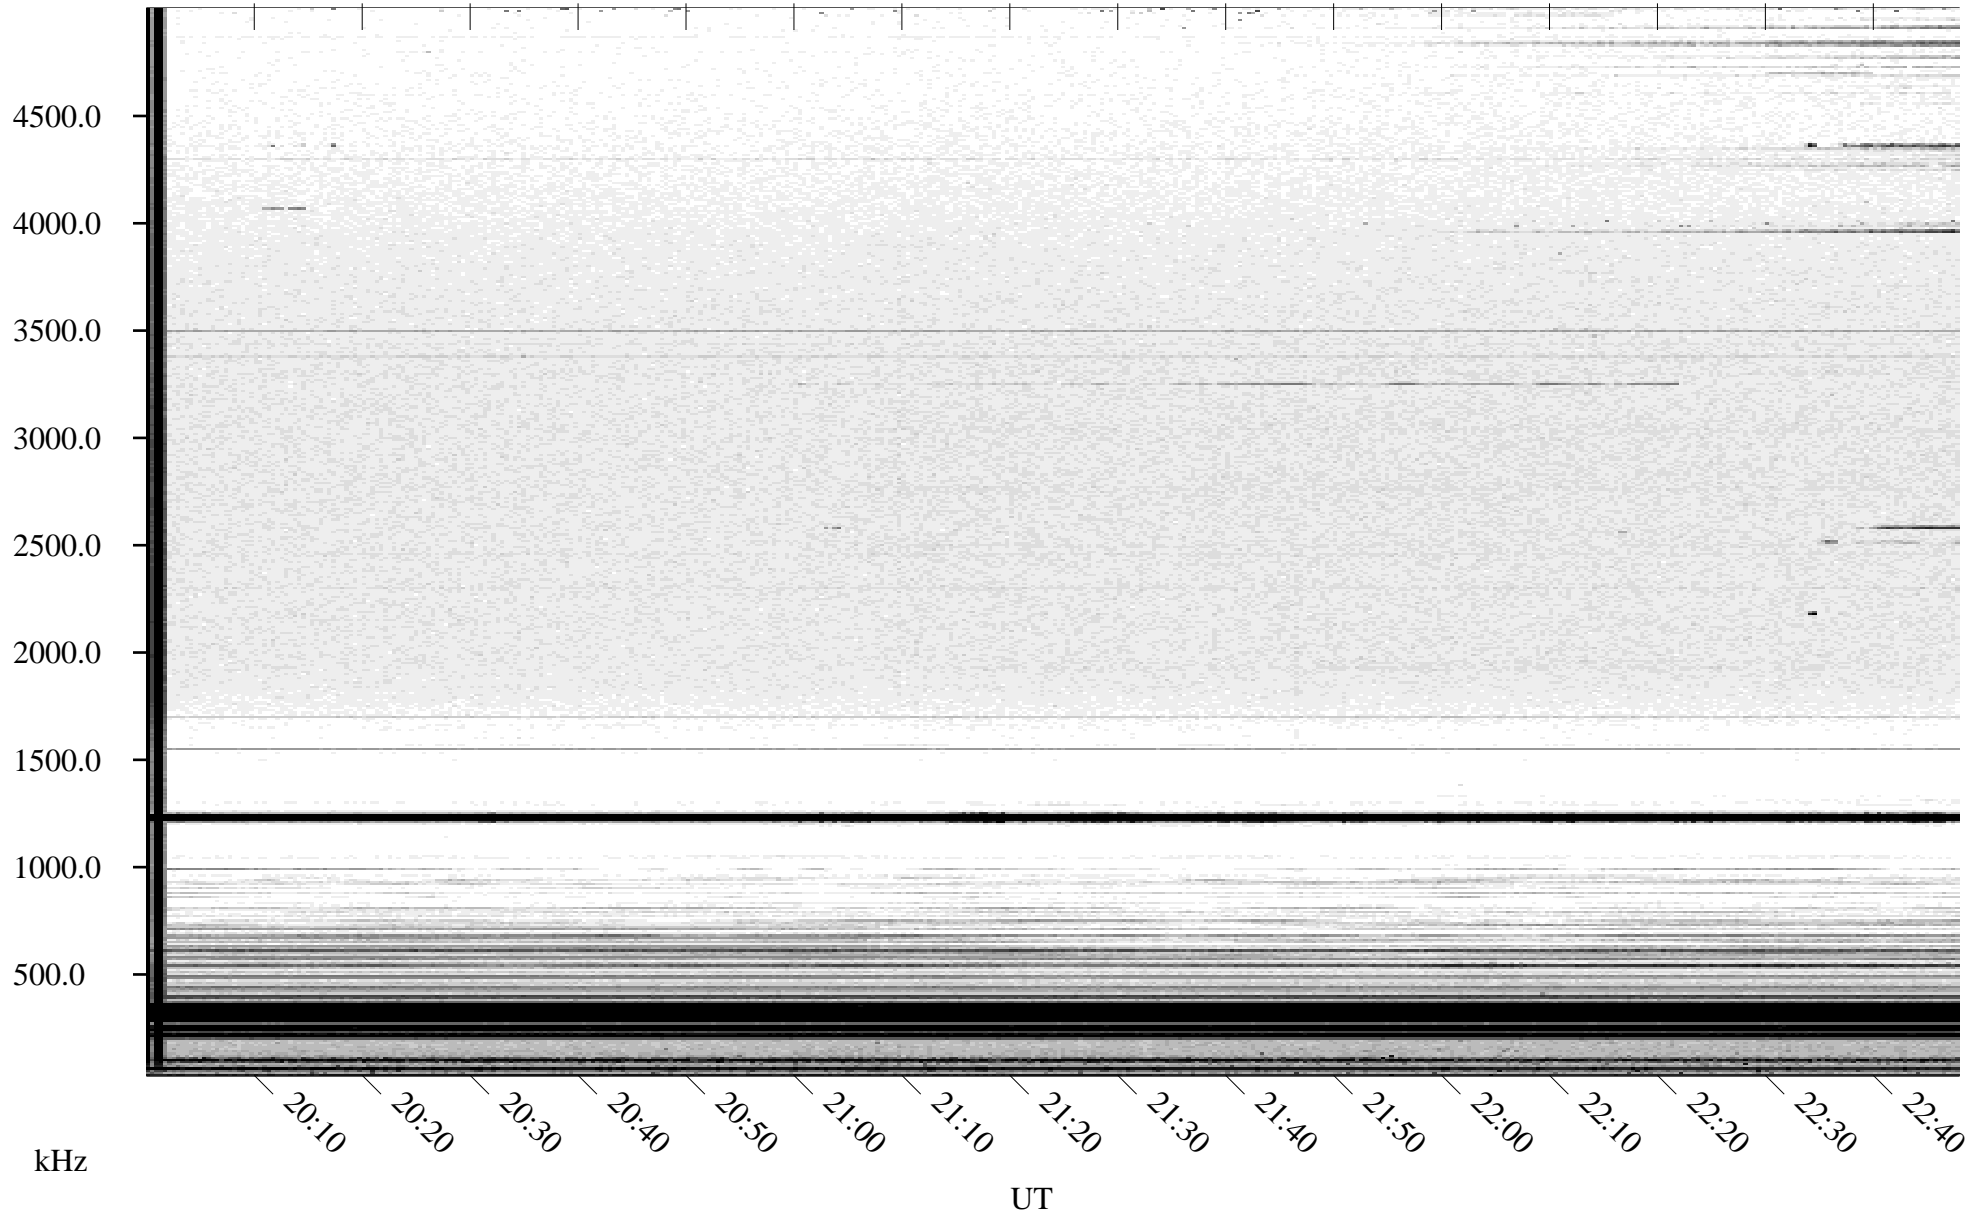

09/08/2004 Churchill, Manitoba

Linear Scale Black = 161 White = 15

ch04252l.r00m max_12

Page 1

09/08/2004 Churchill, Manitoba

Linear Scale Black = 161 White = 15

ch04252l.r00m max_12

Page 2

09/09/2004 Churchill, Manitoba

Linear Scale Black = 161 White = 15

ch04252l.r00m max_12

Page 3

09/09/2004 Churchill, Manitoba

Linear Scale Black = 161 White = 15

ch04252l.r00m max_12

Page 4

09/09/2004 Churchill, Manitoba

Linear Scale Black = 161 White = 15

ch04252l.r00m max_12

09/09/2004 Churchill, Manitoba

Linear Scale Black = 161 White = 15

ch04252l.r00m max_12

Page 6

09/09/2004 Churchill, Manitoba

Linear Scale Black = 161 White = 15

ch04252l.r00m max_12

Page 7

09/09/2004 Churchill, Manitoba

Linear Scale Black = 161 White = 15

ch04252l.r00m max_12

Page 8