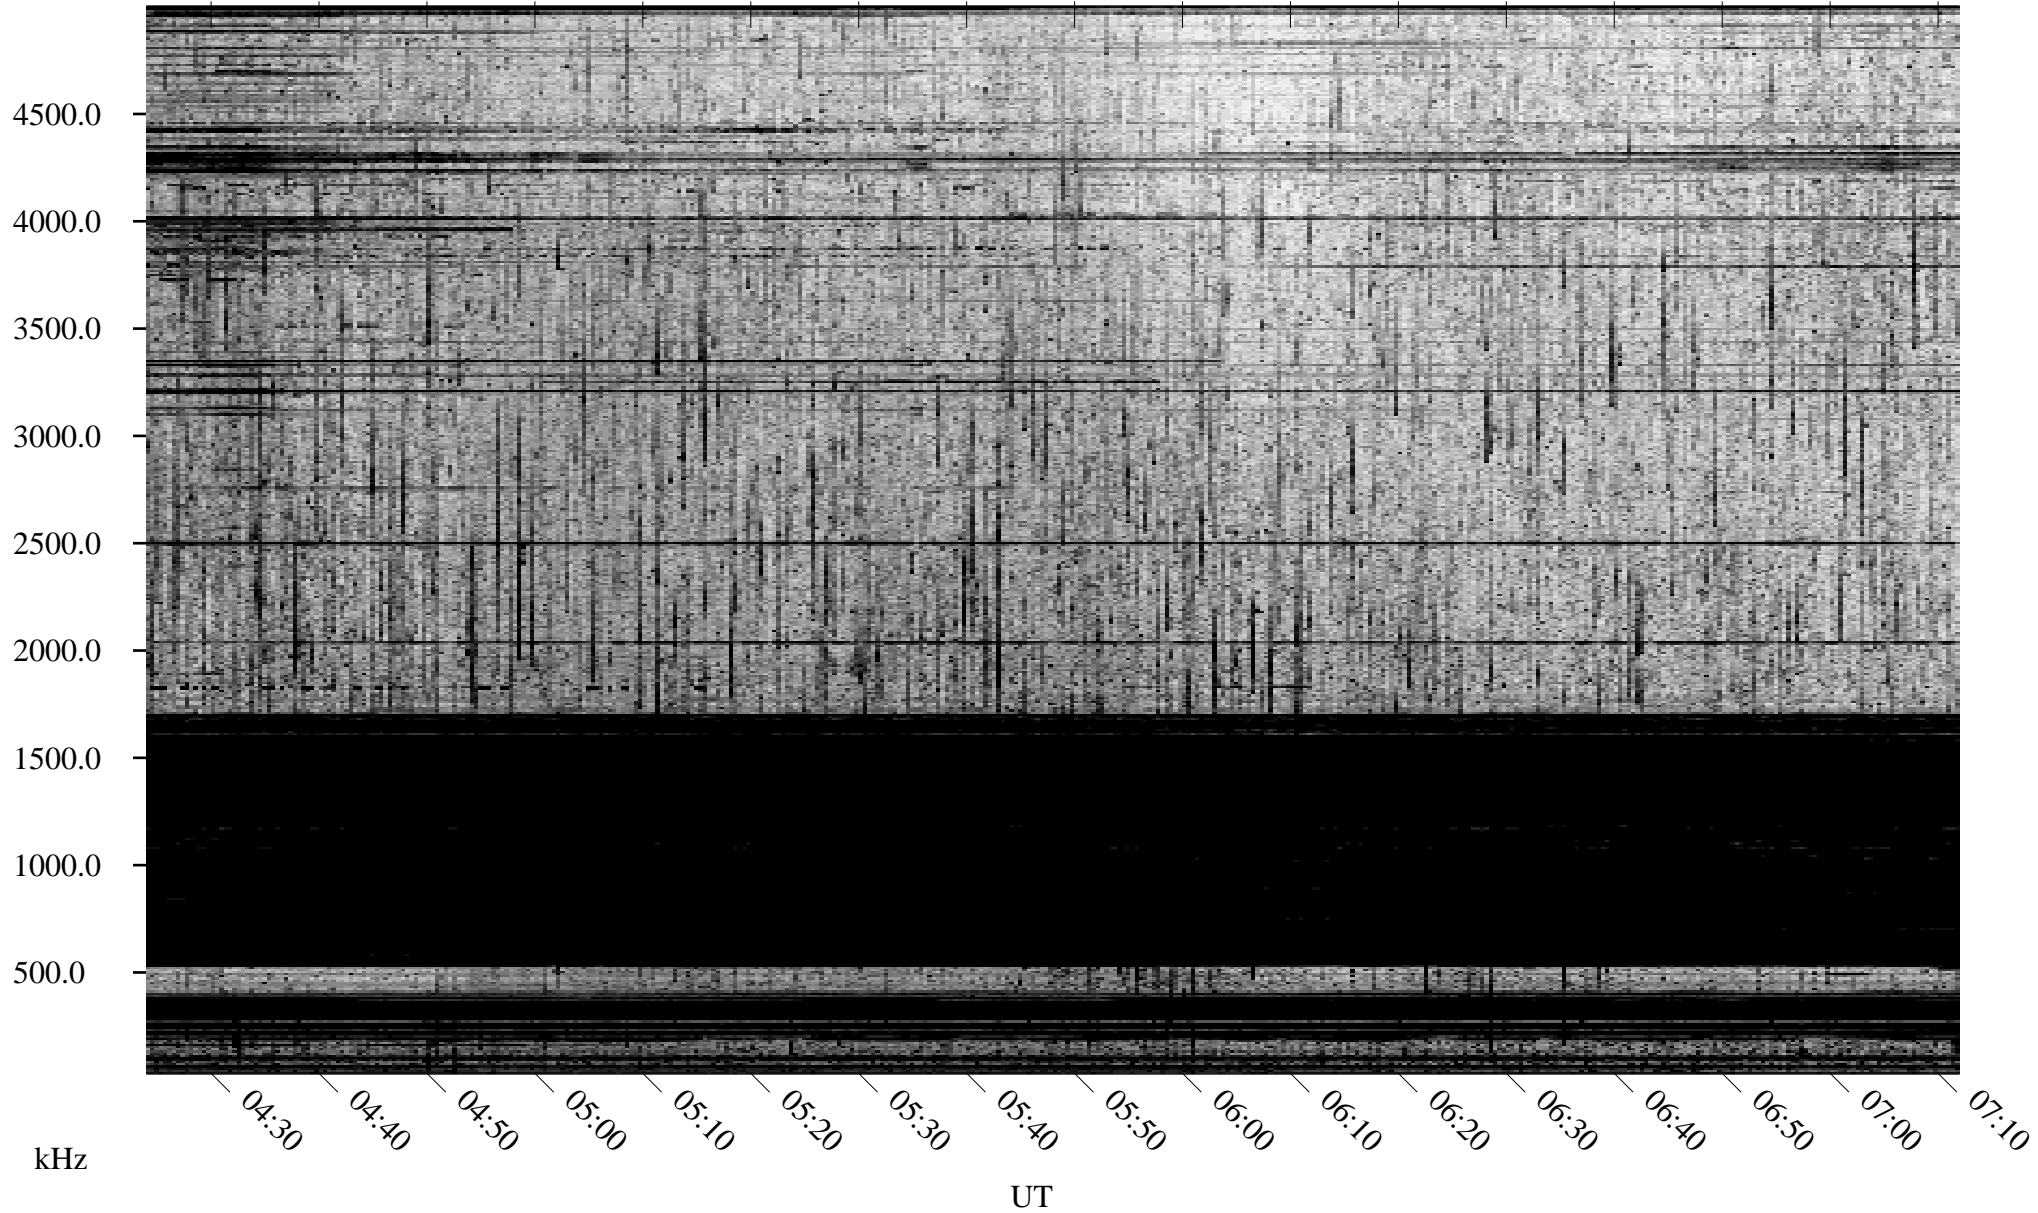

09/08/2004 Churchill, Manitoba

Linear Scale Black = 161 White = 15

ch04252l.r00m max_12

Page 1

09/08/2004 Churchill, Manitoba

Linear Scale Black = 161 White = 15

ch04252l.r00m max_12

Page 2

09/09/2004 Churchill, Manitoba

Linear Scale Black = 161 White = 15

ch04252l.r00m max_12

Page 3

09/09/2004 Churchill, Manitoba

Linear Scale Black = 161 White = 15

ch04252l.r00m max_12

Page 4

09/09/2004 Churchill, Manitoba

Linear Scale Black = 161 White = 15

ch04252l.r00m max_12

09/09/2004 Churchill, Manitoba

Linear Scale Black = 161 White = 15

ch04252l.r00m max_12

Page 6

09/09/2004 Churchill, Manitoba

Linear Scale Black = 161 White = 15

ch04252l.r00m max_12

Page 7

09/09/2004 Churchill, Manitoba

Linear Scale Black = 161 White = 15

ch04252l.r00m max_12

Page 8