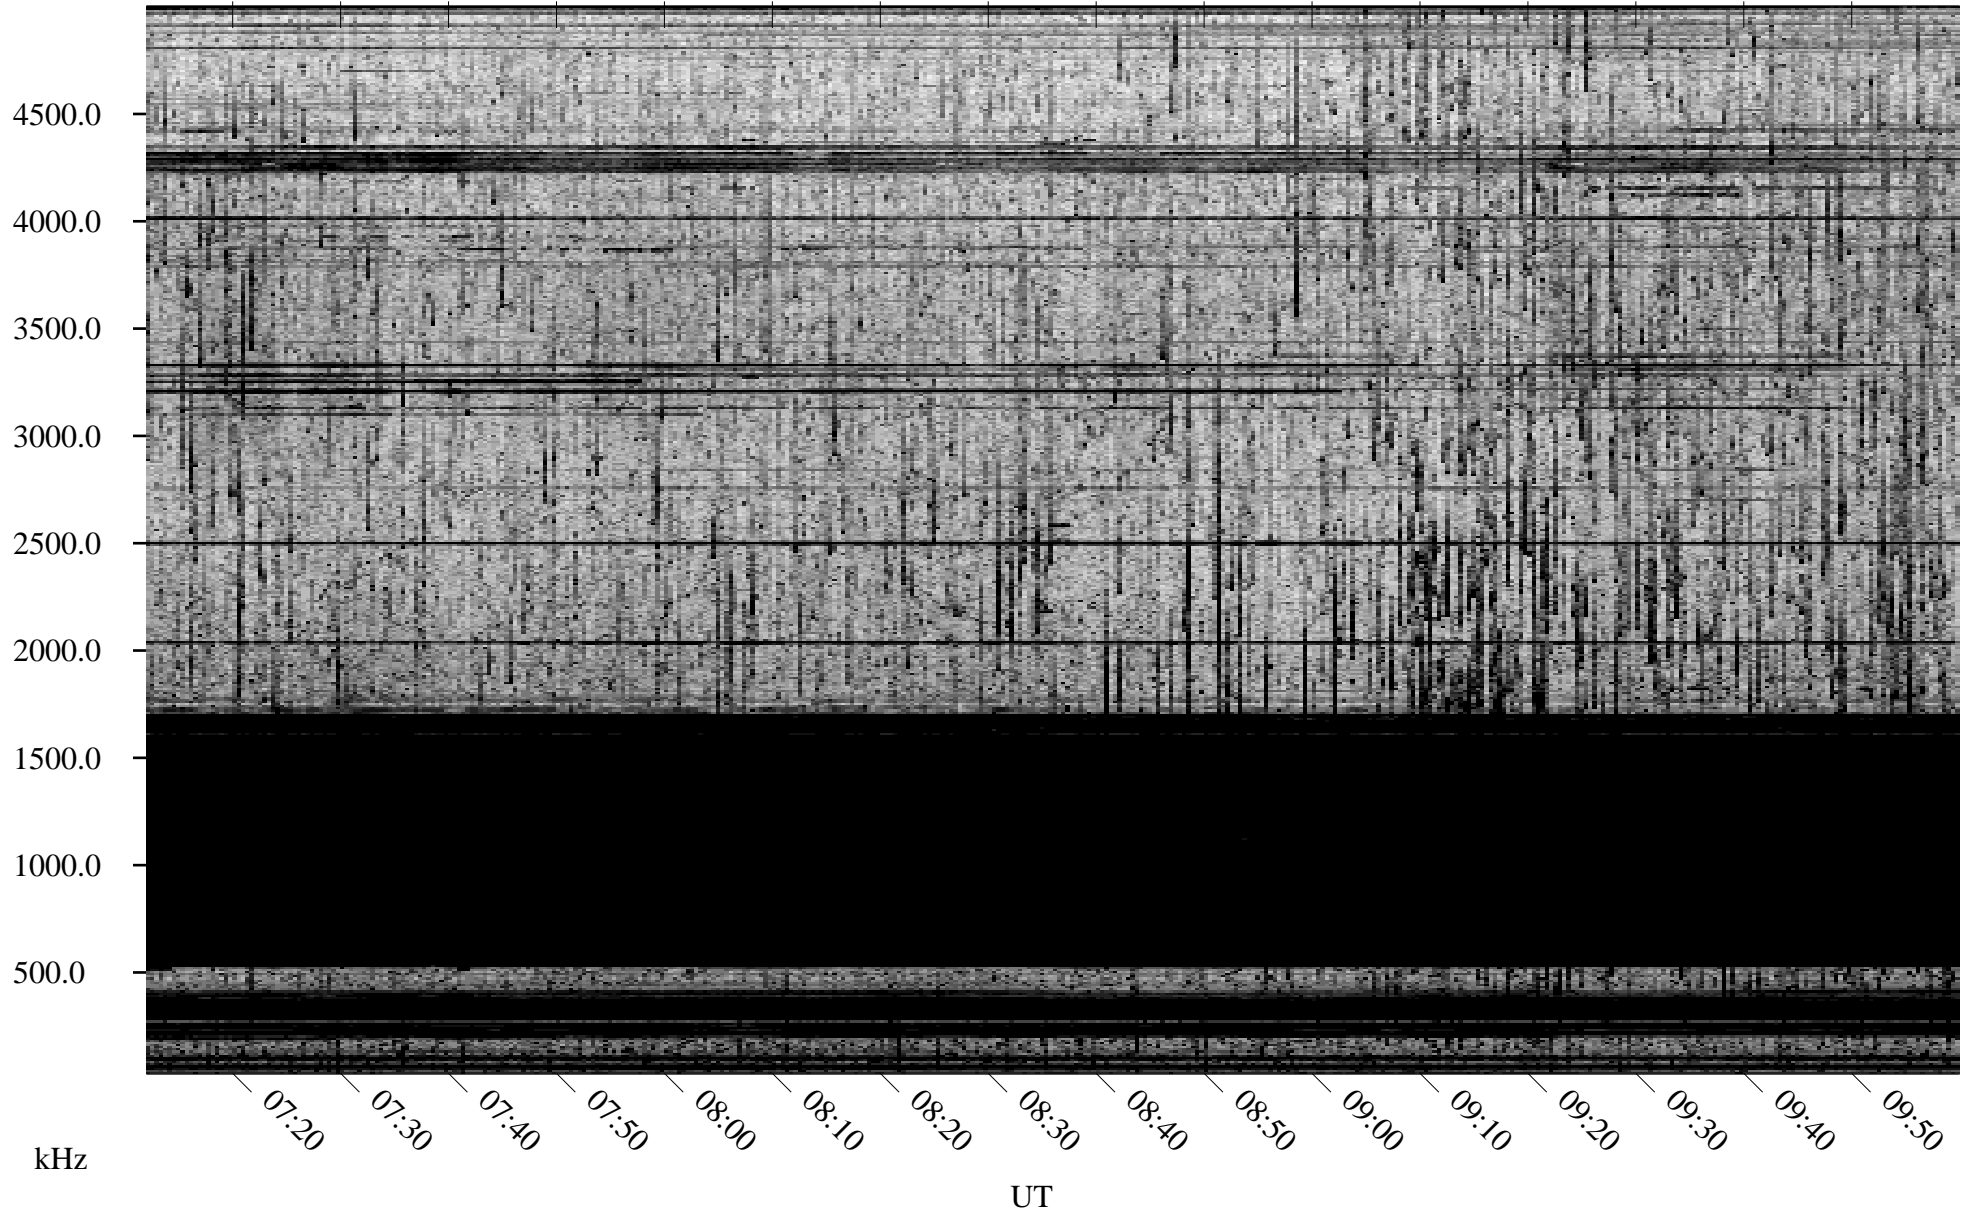

09/09/2004 Churchill, Manitoba

Linear Scale Black = 161 White = 15

ch04253l.r00m max_12

Page 1

09/09/2004 Churchill, Manitoba

Linear Scale Black = 161 White = 15

ch04253l.r00m max_12

Page 2

09/10/2004 Churchill, Manitoba

Linear Scale Black = 161 White = 15

ch04253l.r00m max_12

Page 3

09/10/2004 Churchill, Manitoba

Linear Scale Black = 161 White = 15

ch04253l.r00m max_12

Page 4

09/10/2004 Churchill, Manitoba

Linear Scale Black = 161 White = 15

ch04253l.r00m max_12

Page 5

09/10/2004 Churchill, Manitoba

Linear Scale Black = 161 White = 15

ch04253l.r00m max_12

Page 6

09/10/2004 Churchill, Manitoba

Linear Scale Black = 161 White = 15

ch04253l.r00m max_12

Page 7

09/10/2004 Churchill, Manitoba

Linear Scale Black = 161 White = 15

ch04253l.r00m max_12