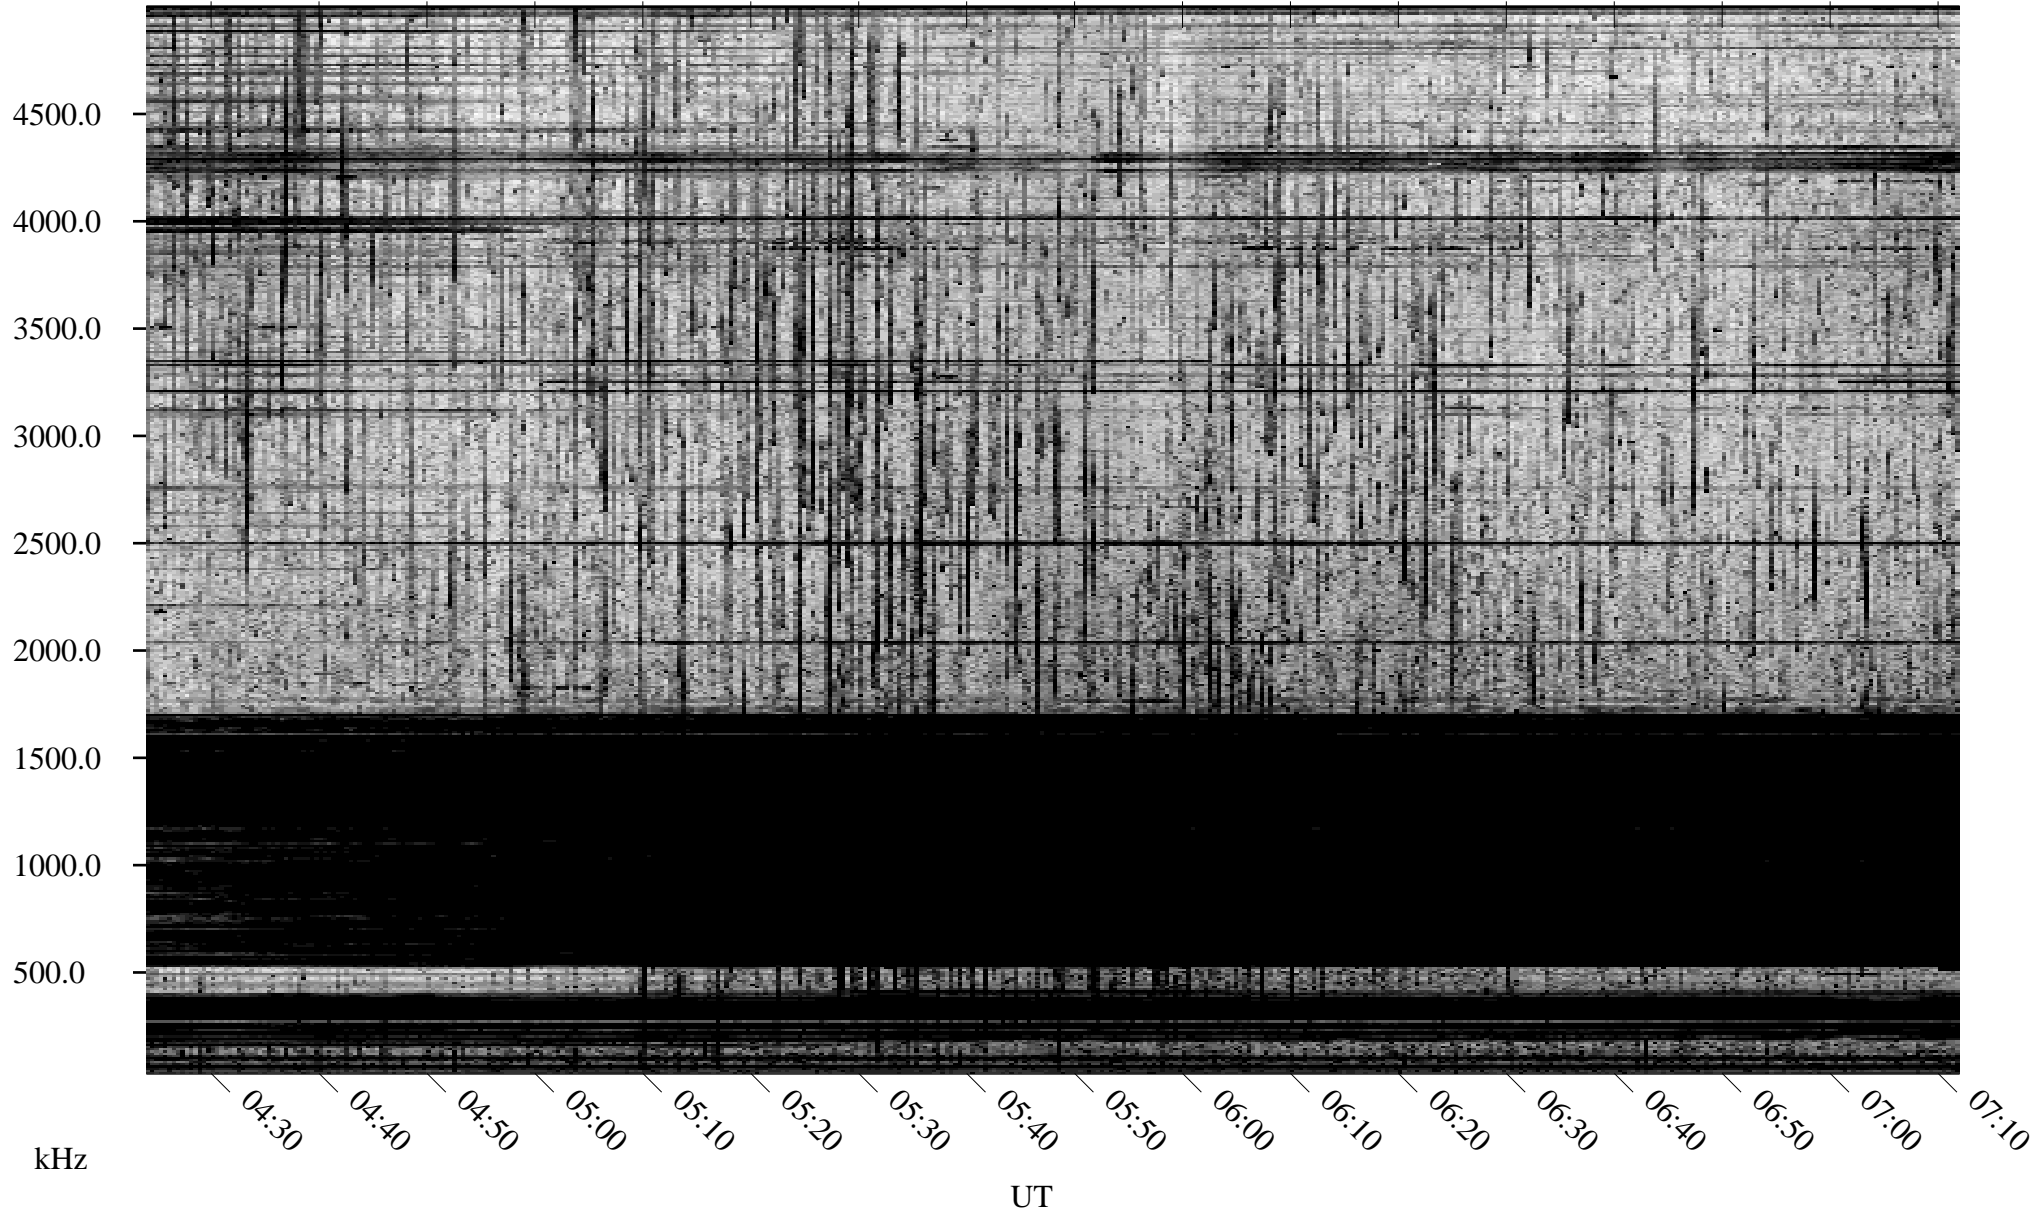

09/09/2004 Churchill, Manitoba

Linear Scale Black = 161 White = 15

ch04253l.r00m max_12

Page 1

09/09/2004 Churchill, Manitoba

Linear Scale Black = 161 White = 15

ch04253l.r00m max_12

Page 2

09/10/2004 Churchill, Manitoba

Linear Scale Black = 161 White = 15

ch04253l.r00m max_12

Page 3

09/10/2004 Churchill, Manitoba

Linear Scale Black = 161 White = 15

ch04253l.r00m max_12

Page 4

09/10/2004 Churchill, Manitoba

Linear Scale Black = 161 White = 15

ch04253l.r00m max_12

Page 5

09/10/2004 Churchill, Manitoba

Linear Scale Black = 161 White = 15

ch04253l.r00m max_12

Page 6

09/10/2004 Churchill, Manitoba

Linear Scale Black = 161 White = 15

ch04253l.r00m max_12

Page 7

09/10/2004 Churchill, Manitoba

Linear Scale Black = 161 White = 15

ch04253l.r00m max_12