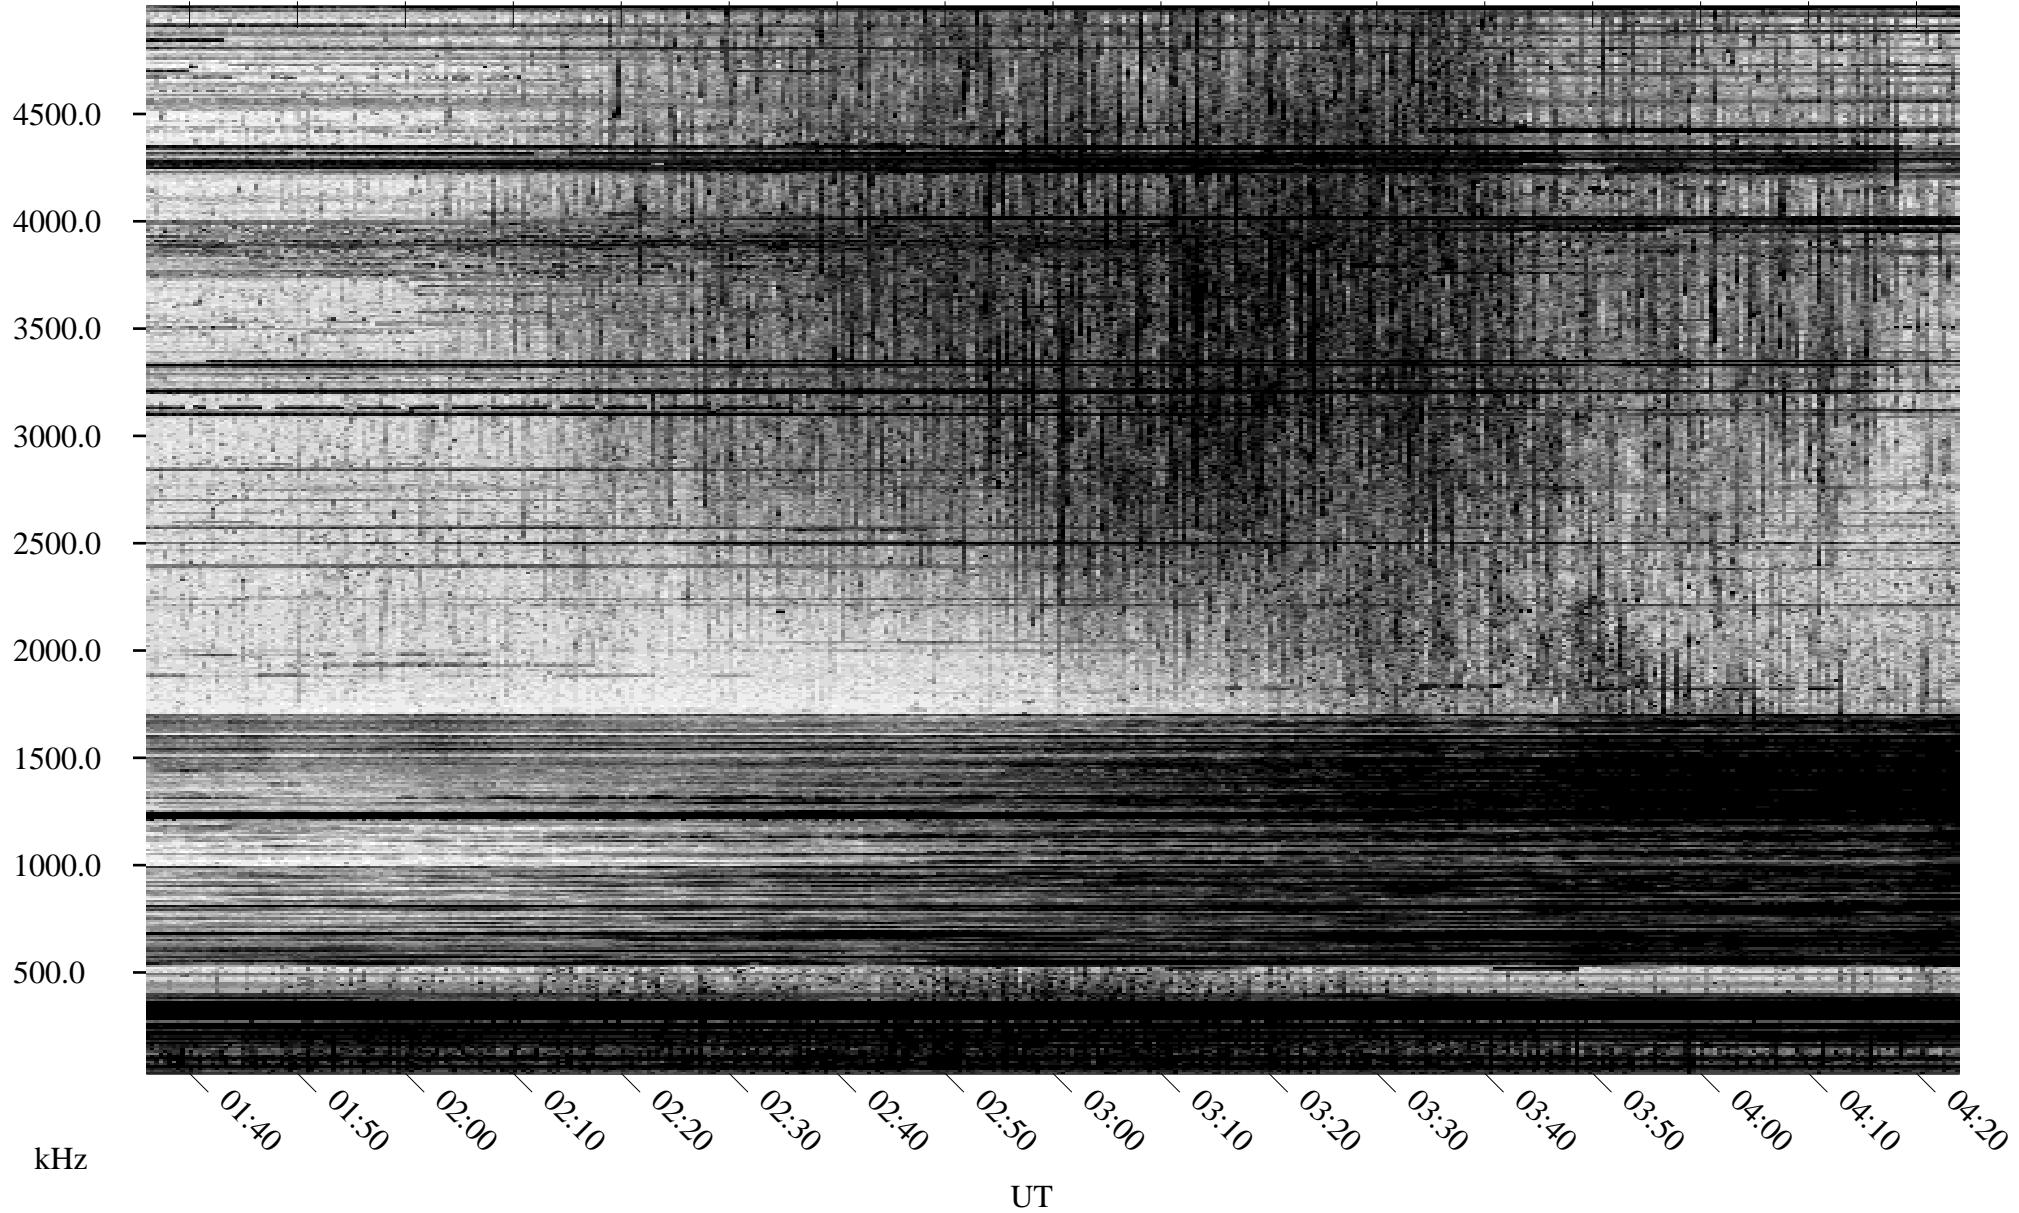

09/09/2004 Churchill, Manitoba

Linear Scale Black = 161 White = 15

ch04253l.r00m max_12

Page 1

09/09/2004 Churchill, Manitoba

Linear Scale Black = 161 White = 15

ch04253l.r00m max_12

Page 2

09/10/2004 Churchill, Manitoba

Linear Scale Black = 161 White = 15

ch04253l.r00m max_12

Page 3

09/10/2004 Churchill, Manitoba

Linear Scale Black = 161 White = 15

ch04253l.r00m max_12

Page 4

09/10/2004 Churchill, Manitoba

Linear Scale Black = 161 White = 15

ch04253l.r00m max_12

Page 5

09/10/2004 Churchill, Manitoba

Linear Scale Black = 161 White = 15

ch04253l.r00m max_12

Page 6

09/10/2004 Churchill, Manitoba

Linear Scale Black = 161 White = 15

ch04253l.r00m max_12

Page 7

09/10/2004 Churchill, Manitoba

Linear Scale Black = 161 White = 15

ch04253l.r00m max_12