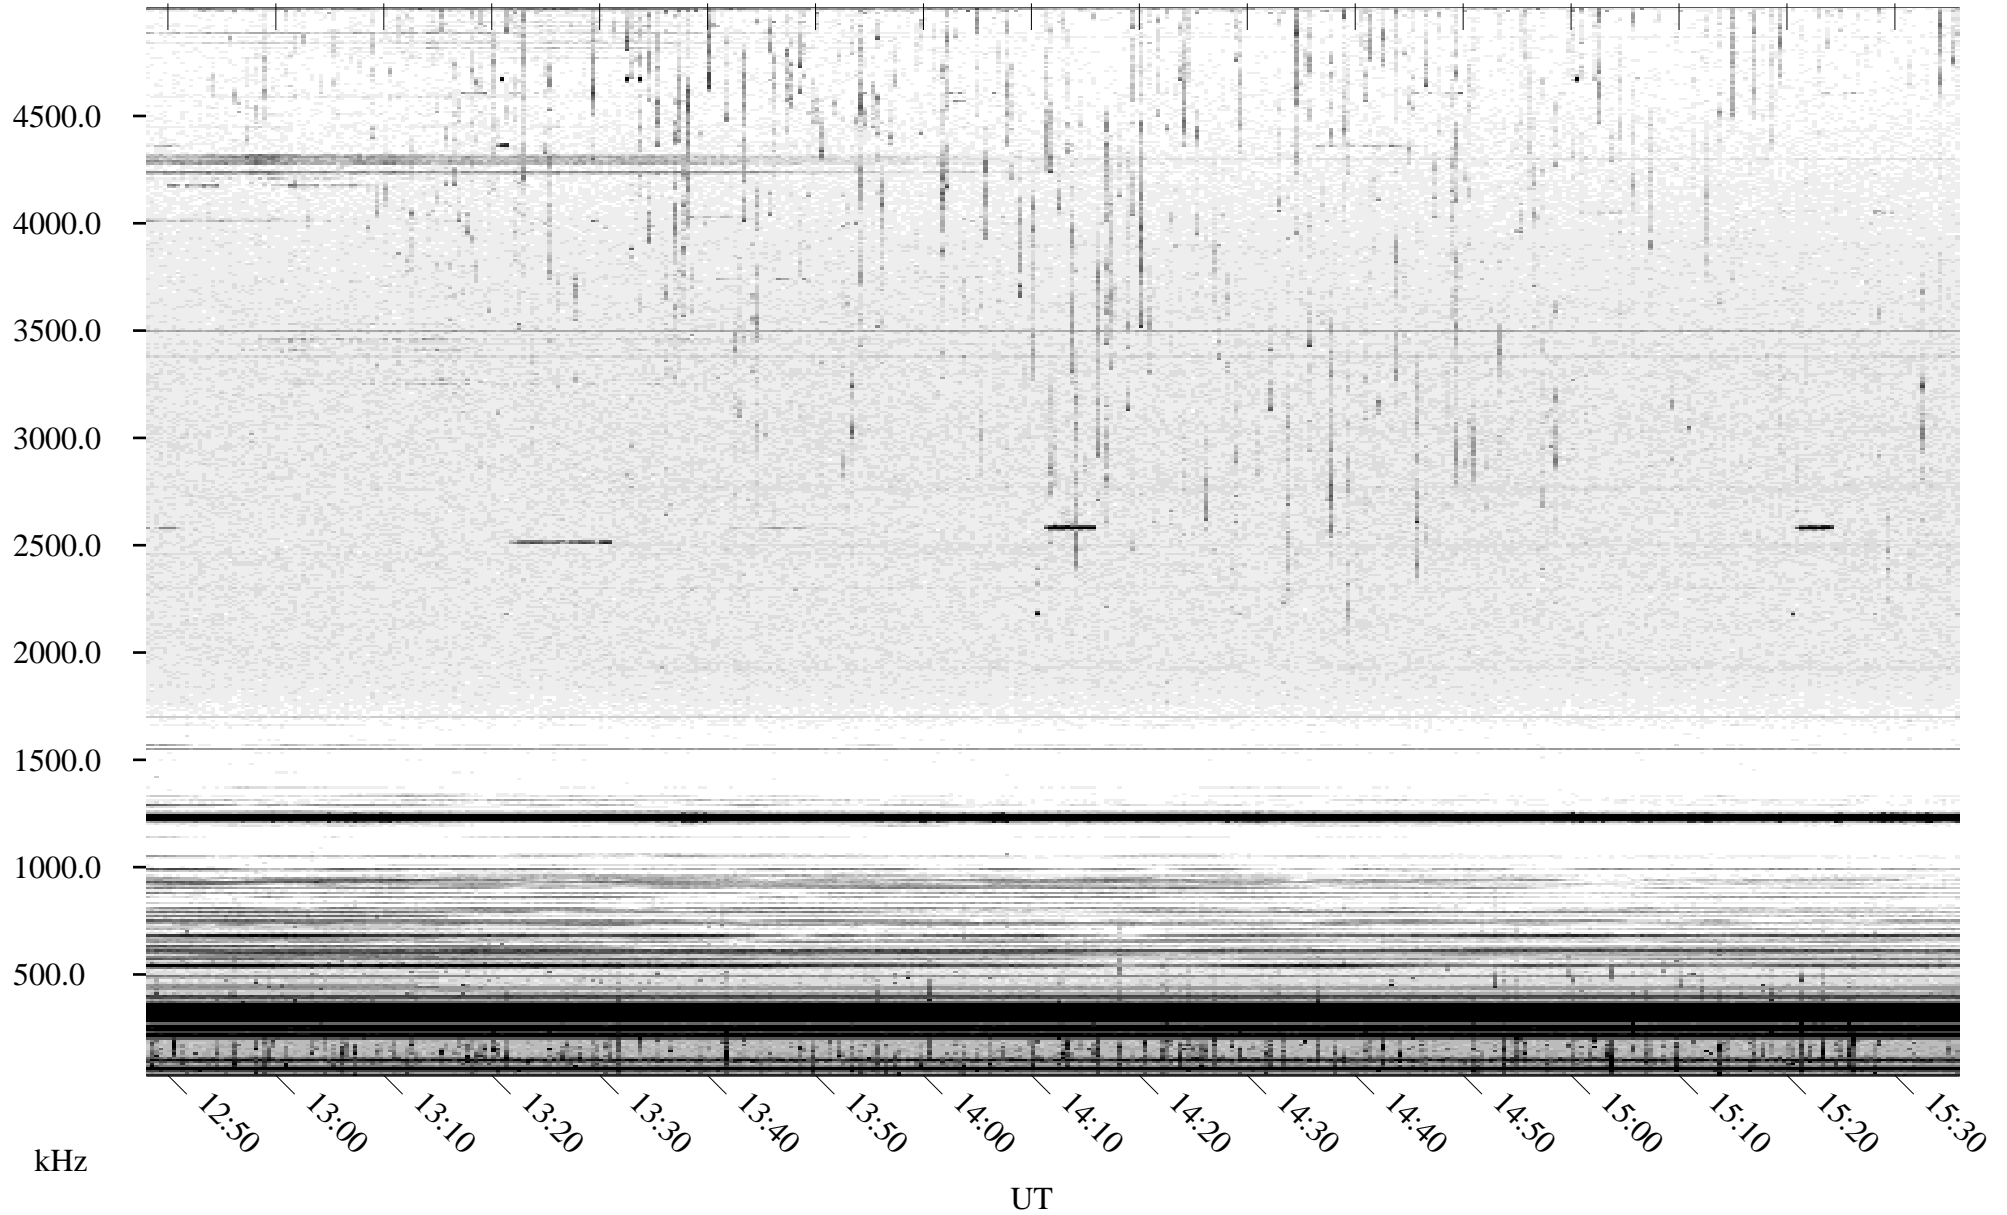

09/09/2004 Churchill, Manitoba

Linear Scale Black = 161 White = 15

ch04253l.r00m max_12

Page 1

09/09/2004 Churchill, Manitoba

Linear Scale Black = 161 White = 15

ch04253l.r00m max_12

Page 2

09/10/2004 Churchill, Manitoba

Linear Scale Black = 161 White = 15

ch04253l.r00m max_12

Page 3

09/10/2004 Churchill, Manitoba

Linear Scale Black = 161 White = 15

ch04253l.r00m max_12

Page 4

09/10/2004 Churchill, Manitoba

Linear Scale Black = 161 White = 15

ch04253l.r00m max_12

Page 5

09/10/2004 Churchill, Manitoba

Linear Scale Black = 161 White = 15

ch04253l.r00m max_12

Page 6

09/10/2004 Churchill, Manitoba

Linear Scale Black = 161 White = 15

ch04253l.r00m max_12

Page 7

09/10/2004 Churchill, Manitoba

Linear Scale Black = 161 White = 15

ch04253l.r00m max_12