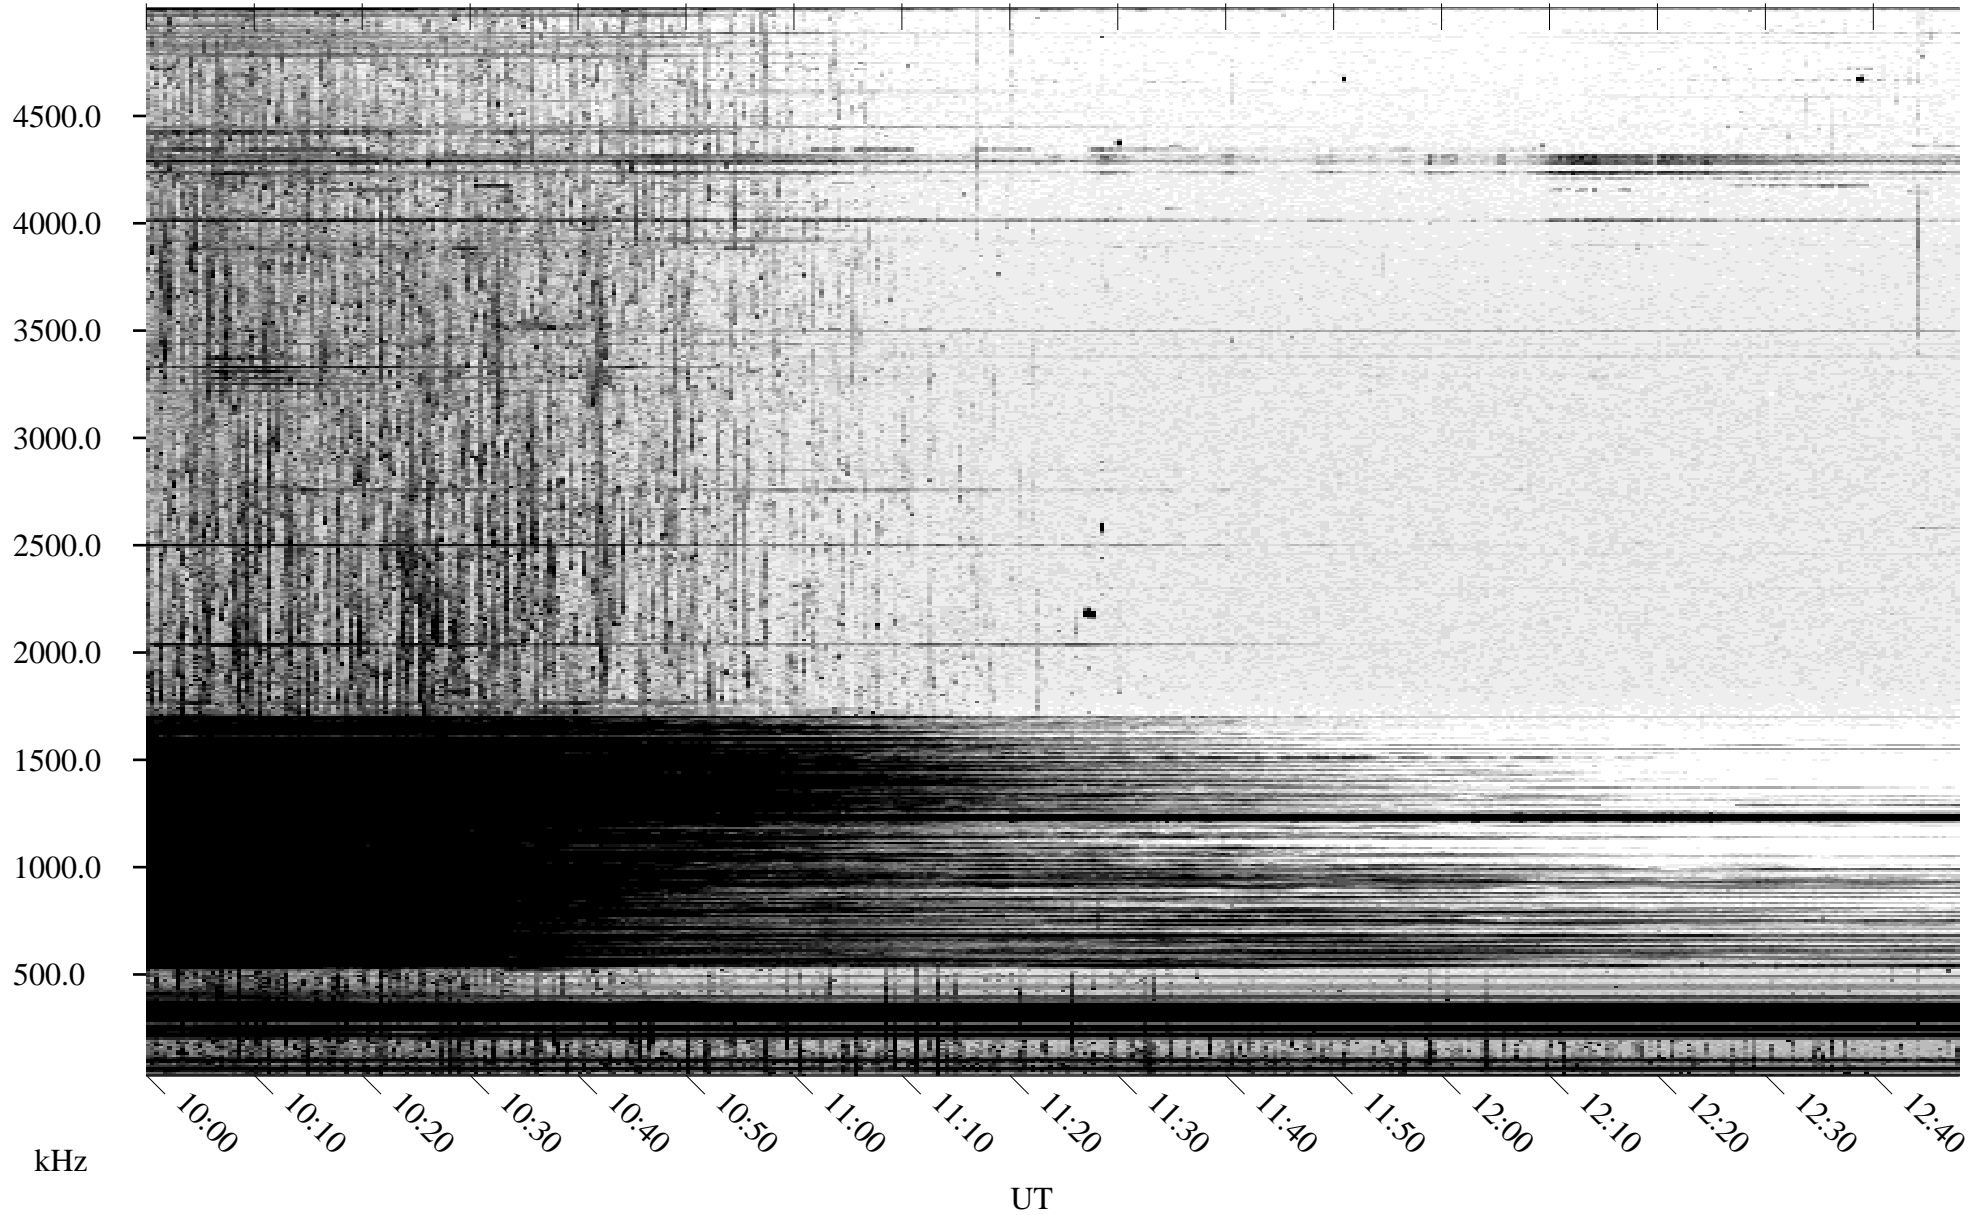

09/09/2004 Churchill, Manitoba

Linear Scale Black = 161 White = 15

ch04253l.r00m max_12

Page 1

09/09/2004 Churchill, Manitoba

Linear Scale Black = 161 White = 15

ch04253l.r00m max_12

Page 2

09/10/2004 Churchill, Manitoba

Linear Scale Black = 161 White = 15

ch04253l.r00m max_12

Page 3

09/10/2004 Churchill, Manitoba

Linear Scale Black = 161 White = 15

ch04253l.r00m max_12

Page 4

09/10/2004 Churchill, Manitoba

Linear Scale Black = 161 White = 15

ch04253l.r00m max_12

Page 5

09/10/2004 Churchill, Manitoba

Linear Scale Black = 161 White = 15

ch04253l.r00m max_12

Page 6

09/10/2004 Churchill, Manitoba

Linear Scale Black = 161 White = 15

ch04253l.r00m max_12

Page 7

09/10/2004 Churchill, Manitoba

Linear Scale Black = 161 White = 15

ch04253l.r00m max_12