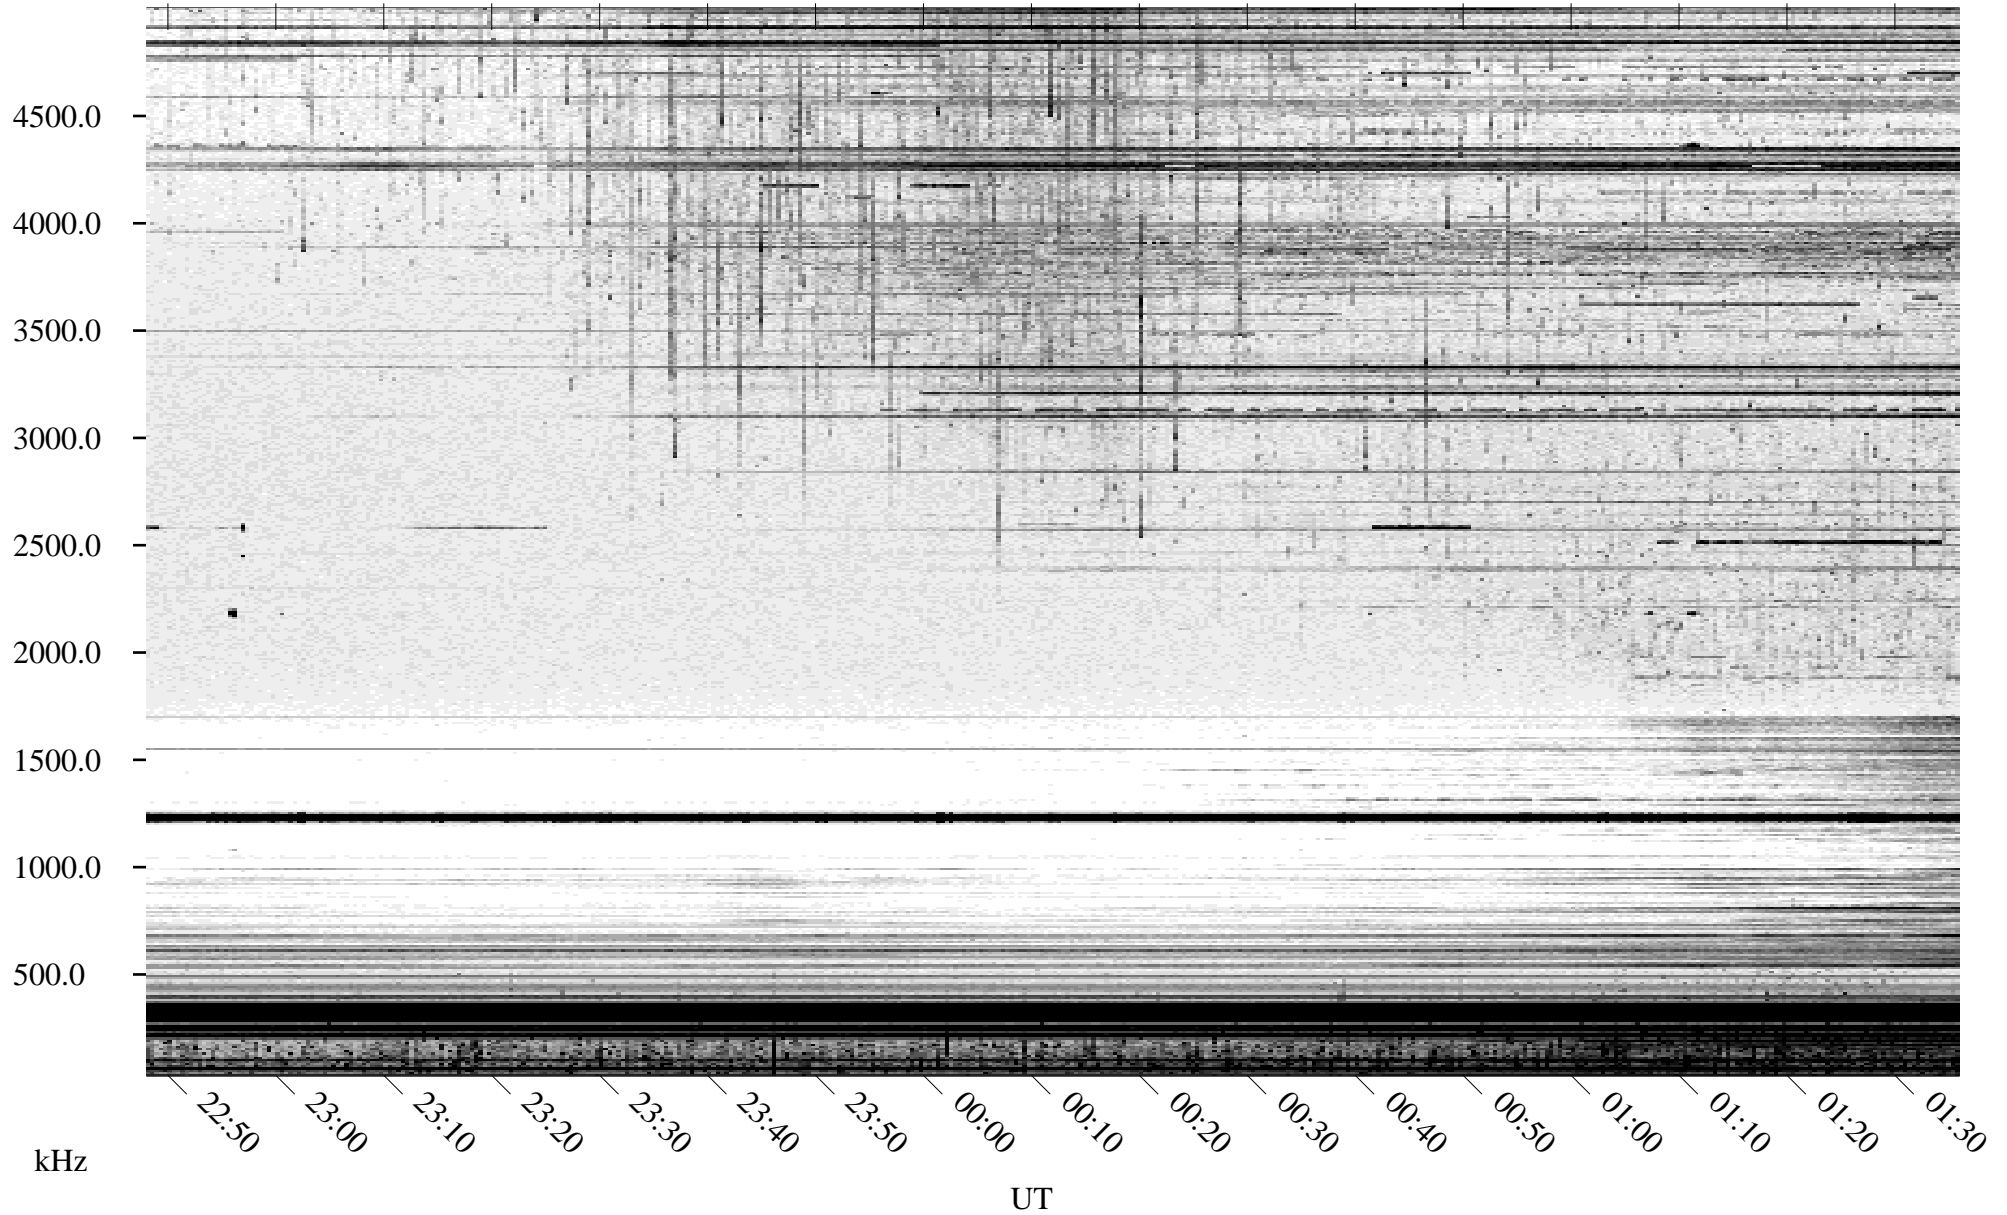

09/09/2004 Churchill, Manitoba

Linear Scale Black = 161 White = 15

ch04253l.r00m max_12

Page 1

09/09/2004 Churchill, Manitoba

Linear Scale Black = 161 White = 15

ch04253l.r00m max_12

Page 2

09/10/2004 Churchill, Manitoba

Linear Scale Black = 161 White = 15

ch04253l.r00m max_12

Page 3

09/10/2004 Churchill, Manitoba

Linear Scale Black = 161 White = 15

ch04253l.r00m max_12

Page 4

09/10/2004 Churchill, Manitoba

Linear Scale Black = 161 White = 15

ch04253l.r00m max_12

Page 5

09/10/2004 Churchill, Manitoba

Linear Scale Black = 161 White = 15

ch04253l.r00m max_12

Page 6

09/10/2004 Churchill, Manitoba

Linear Scale Black = 161 White = 15

ch04253l.r00m max_12

Page 7

09/10/2004 Churchill, Manitoba

Linear Scale Black = 161 White = 15

ch04253l.r00m max_12