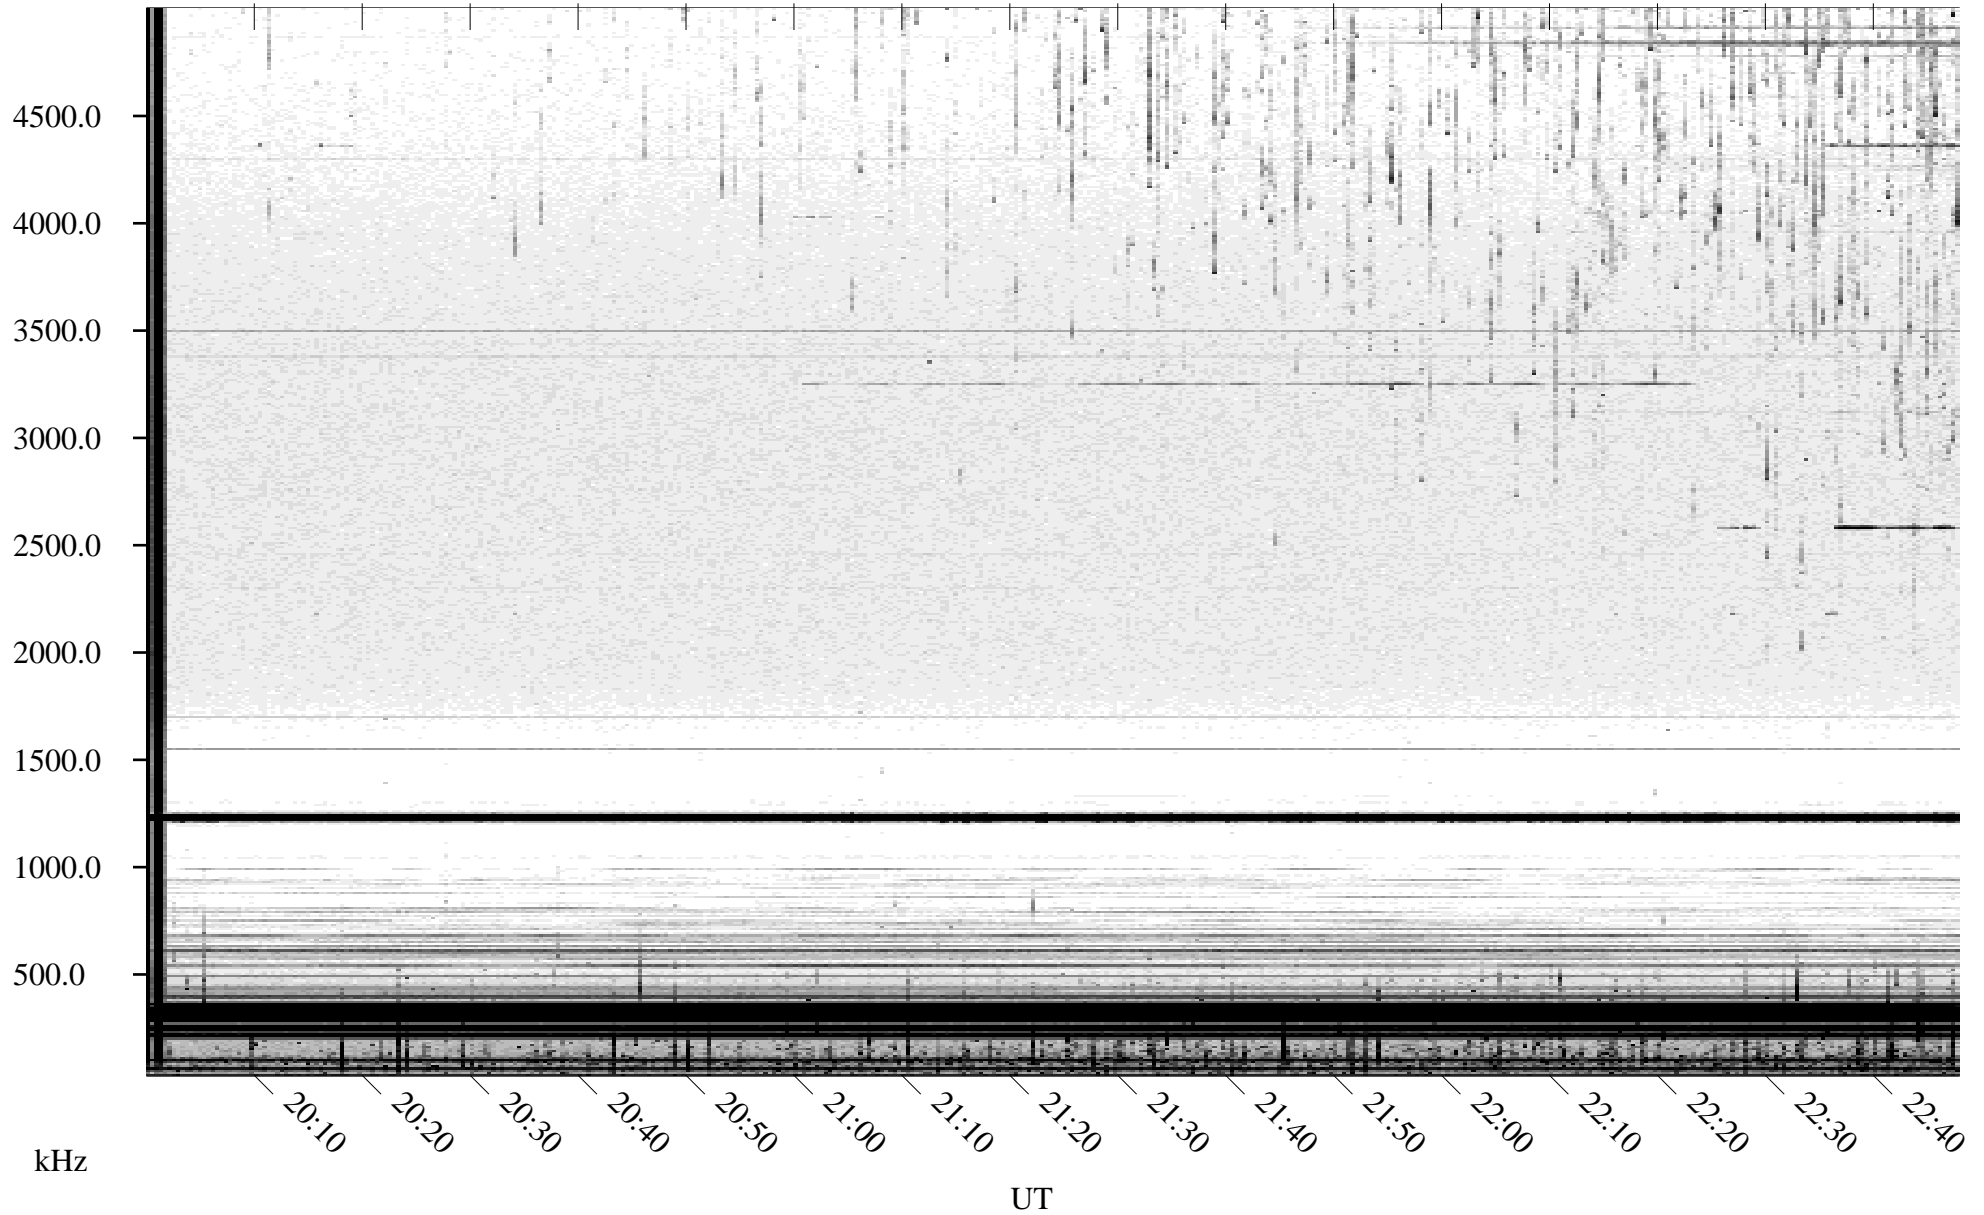

# 09/10/2004 Churchill, Manitoba

Linear Scale    Black = 161    White = 15

ch04254l.r00m max\_12

Page 1

# 09/10/2004 Churchill, Manitoba

Linear Scale    Black = 161    White = 15

ch04254l.r00m max\_12

Page 2

# 09/11/2004 Churchill, Manitoba

Linear Scale    Black = 161    White = 15

ch04254l.r00m max\_12

Page 3

# 09/11/2004 Churchill, Manitoba

Linear Scale    Black = 161    White = 15

ch04254l.r00m max\_12

Page 4