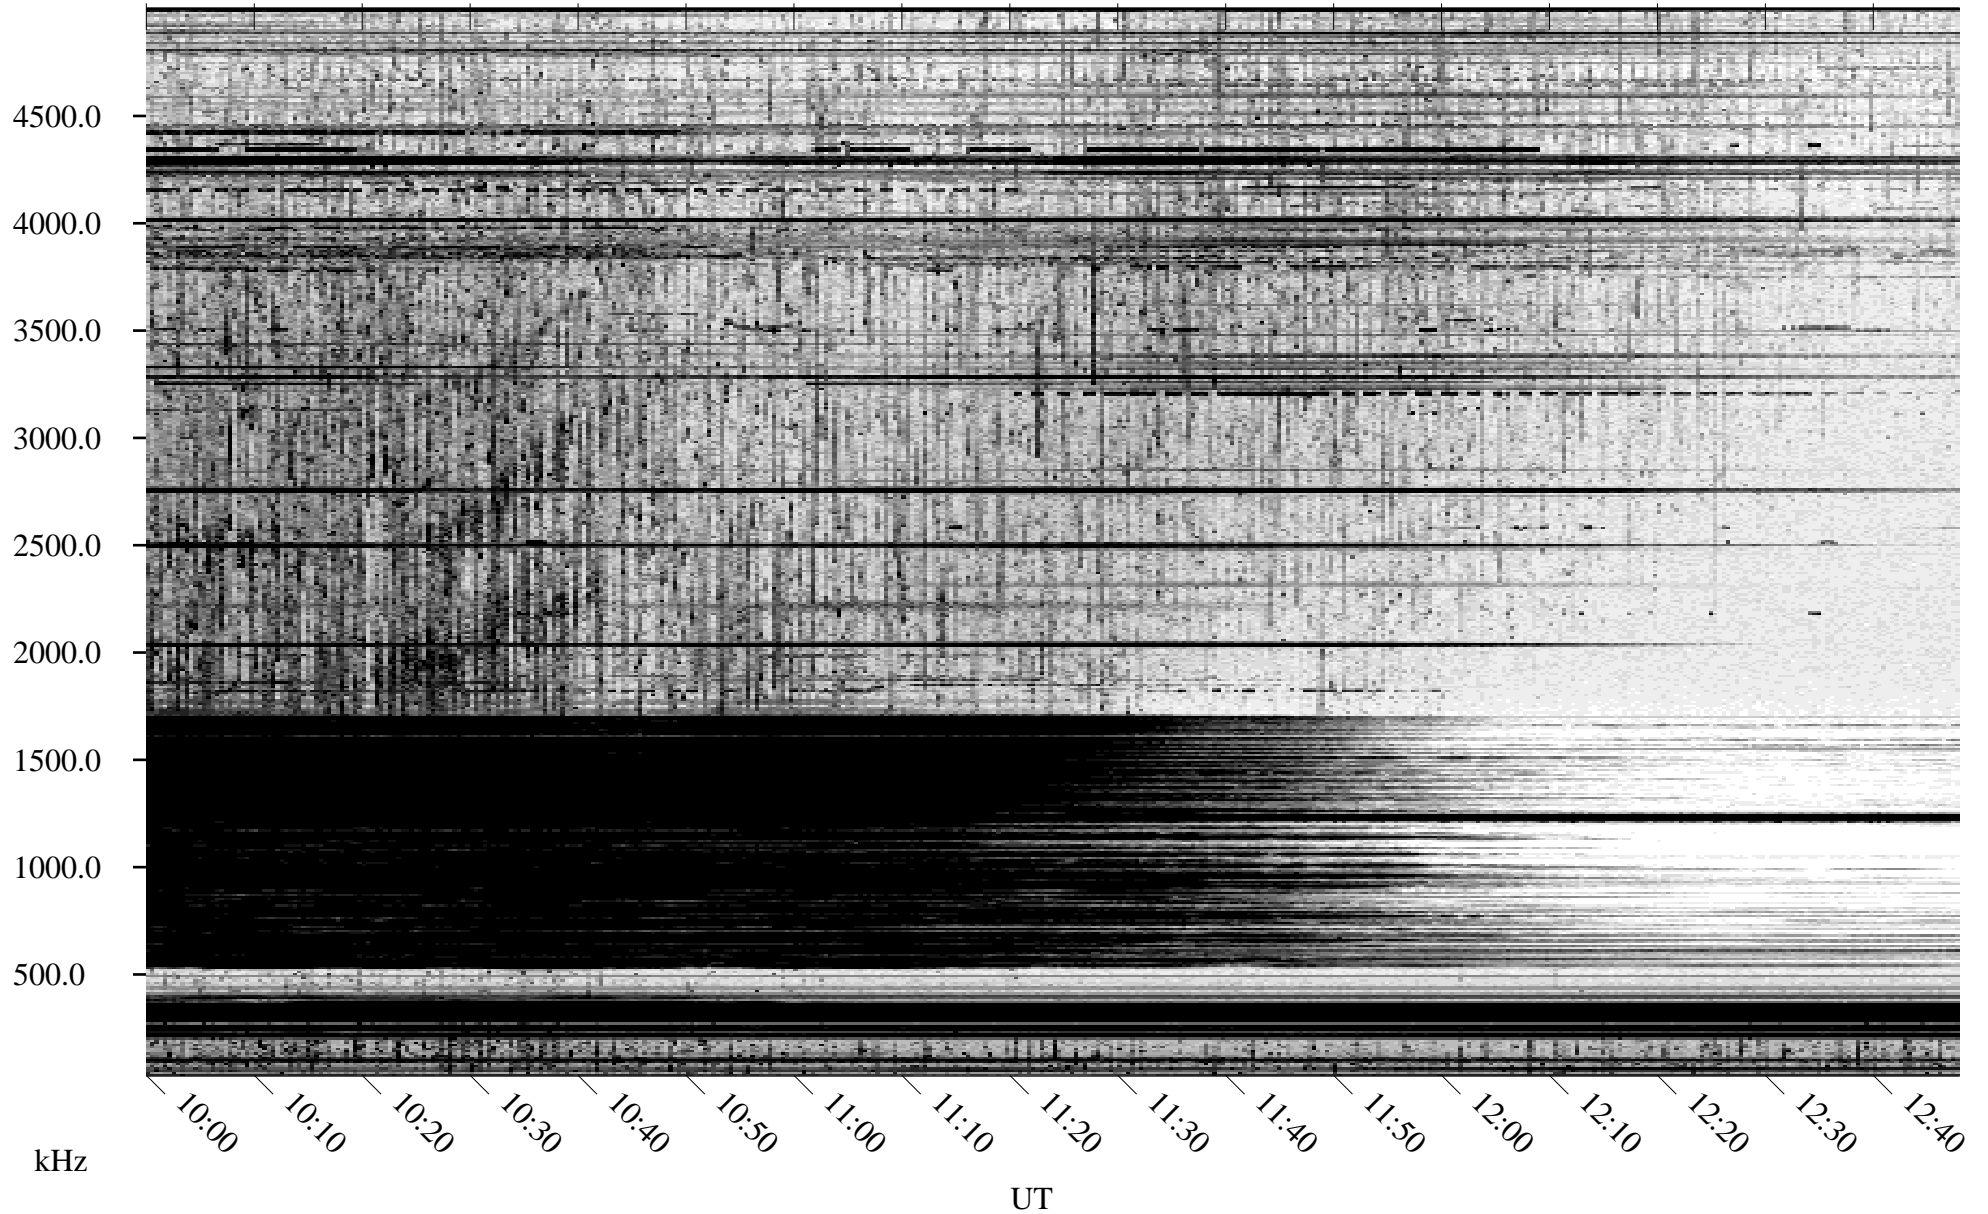

# 09/11/2004 Churchill, Manitoba

Linear Scale    Black = 161    White = 15

ch04254l.r00m max\_12

# 09/11/2004 Churchill, Manitoba

Linear Scale    Black = 161    White = 15

ch04254l.r00m max\_12

Page 6