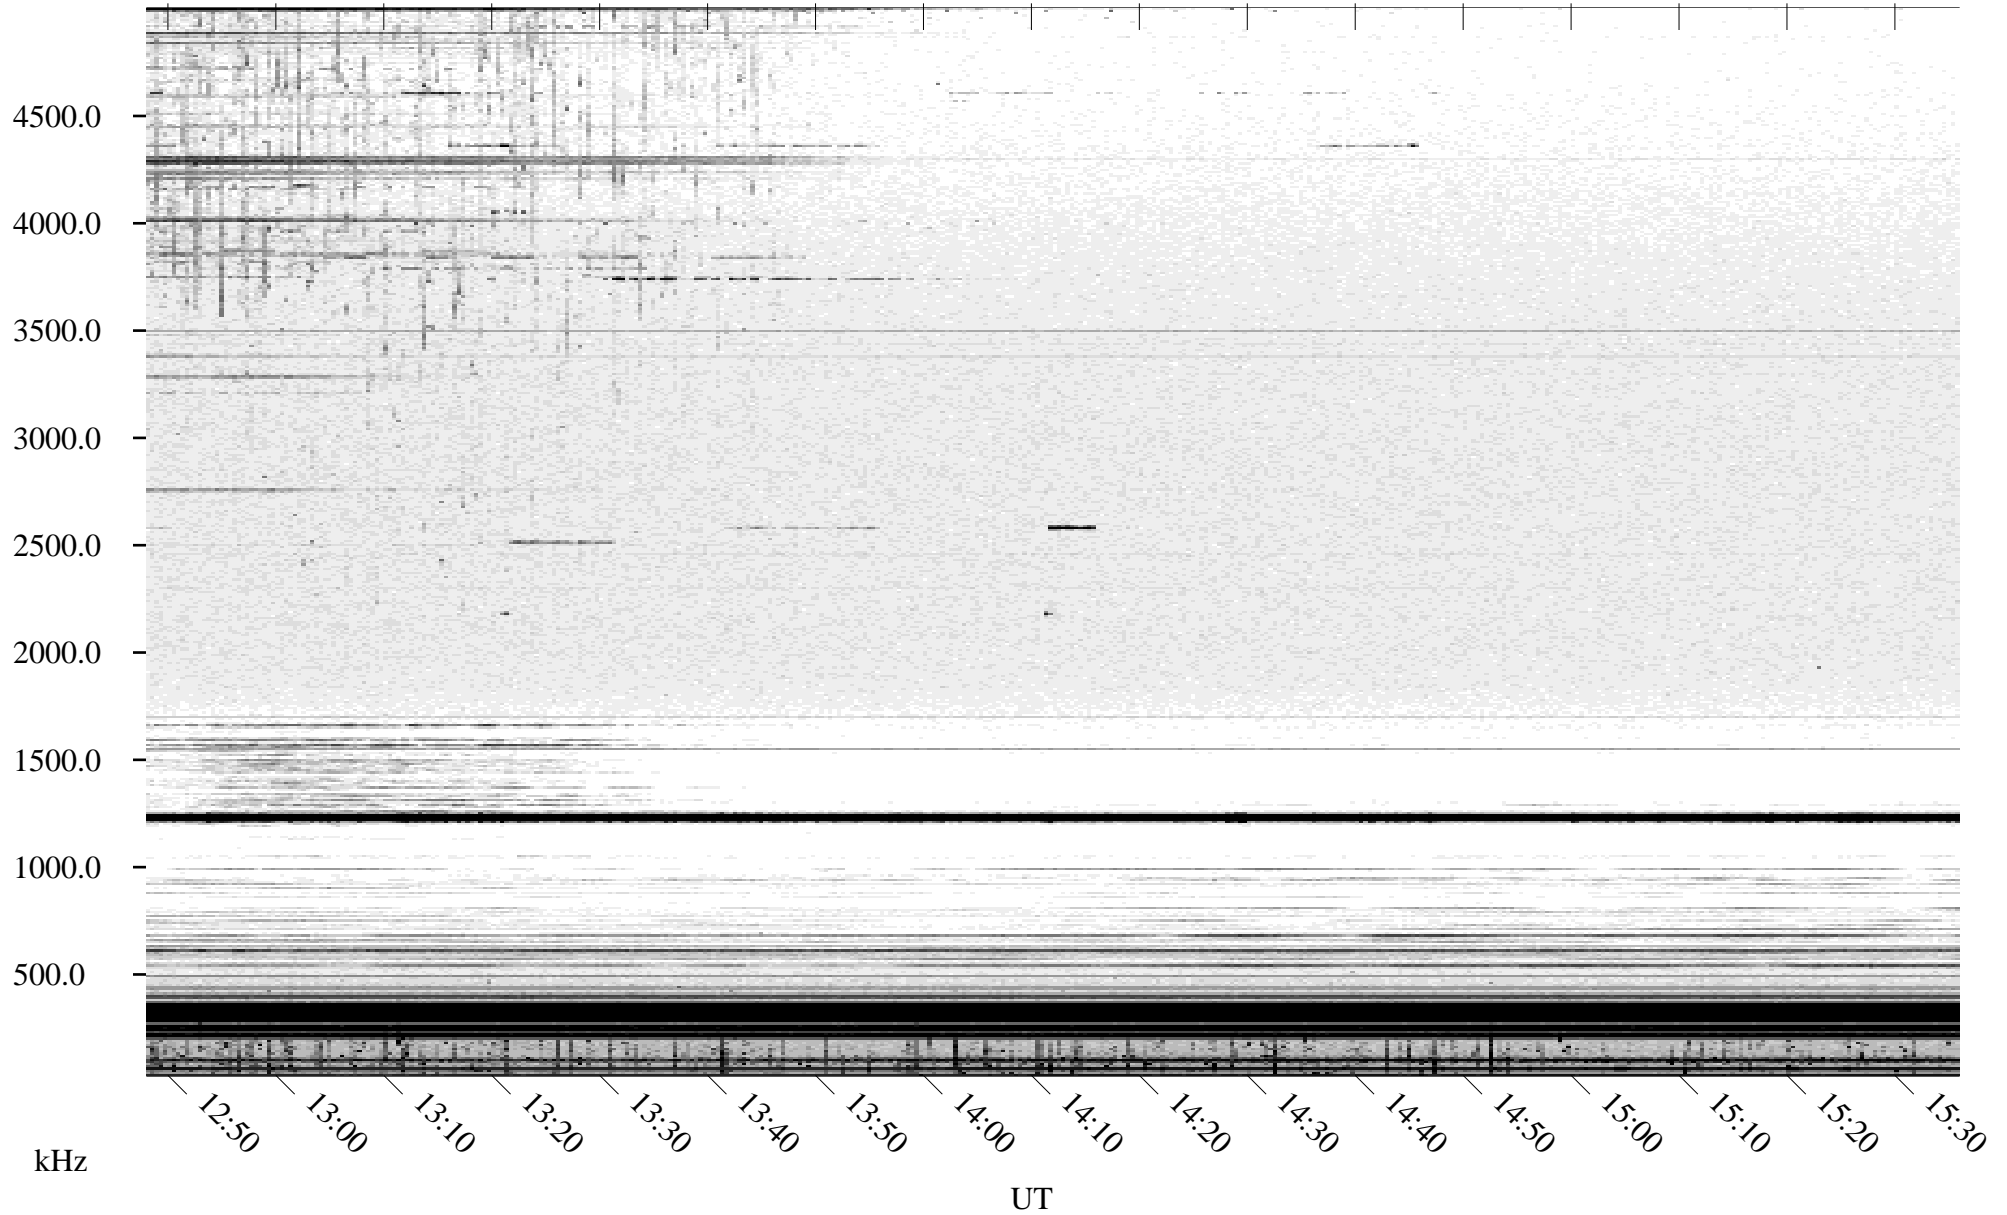

# 09/11/2004 Churchill, Manitoba

Linear Scale    Black = 161    White = 15

ch04254l.r00m max\_12

# 09/11/2004 Churchill, Manitoba

Linear Scale    Black = 161    White = 15

ch04254l.r00m max\_12

Page 6

# 09/11/2004 Churchill, Manitoba

Linear Scale    Black = 161    White = 15

ch04254l.r00m max\_12

Page 7

# 09/11/2004 Churchill, Manitoba

Linear Scale

Black = 161

White = 15

ch04254l.r00m max\_12

Page 8