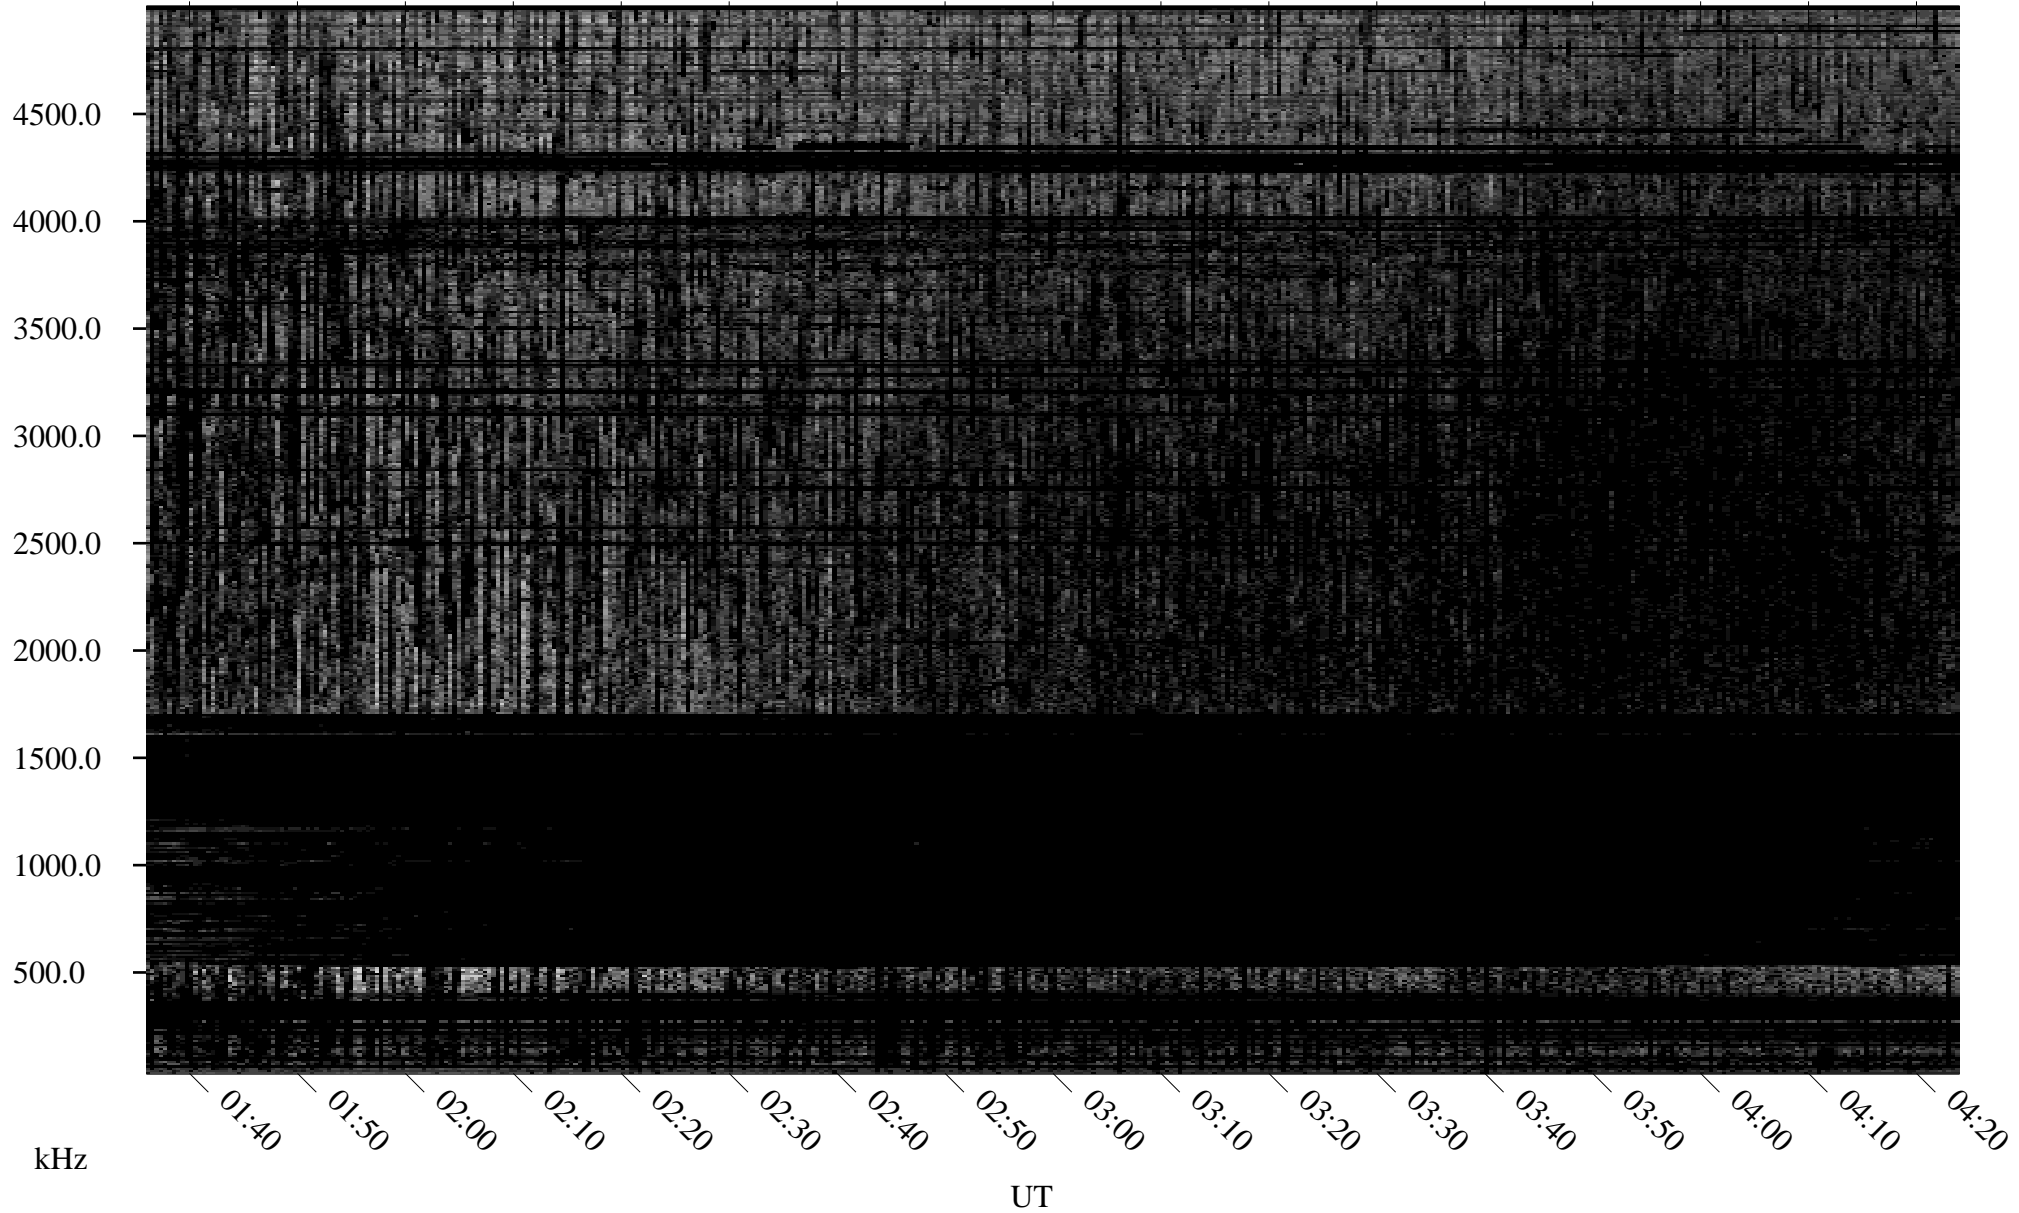

# 09/10/2004 Churchill, Manitoba

Linear Scale    Black = 161    White = 15

ch04254l.r00m max\_12

Page 1

# 09/10/2004 Churchill, Manitoba

Linear Scale    Black = 161    White = 15

ch04254l.r00m max\_12

Page 2

# 09/11/2004 Churchill, Manitoba

Linear Scale    Black = 161    White = 15

ch04254l.r00m max\_12

Page 3

# 09/11/2004 Churchill, Manitoba

Linear Scale    Black = 161    White = 15

ch04254l.r00m max\_12

Page 4