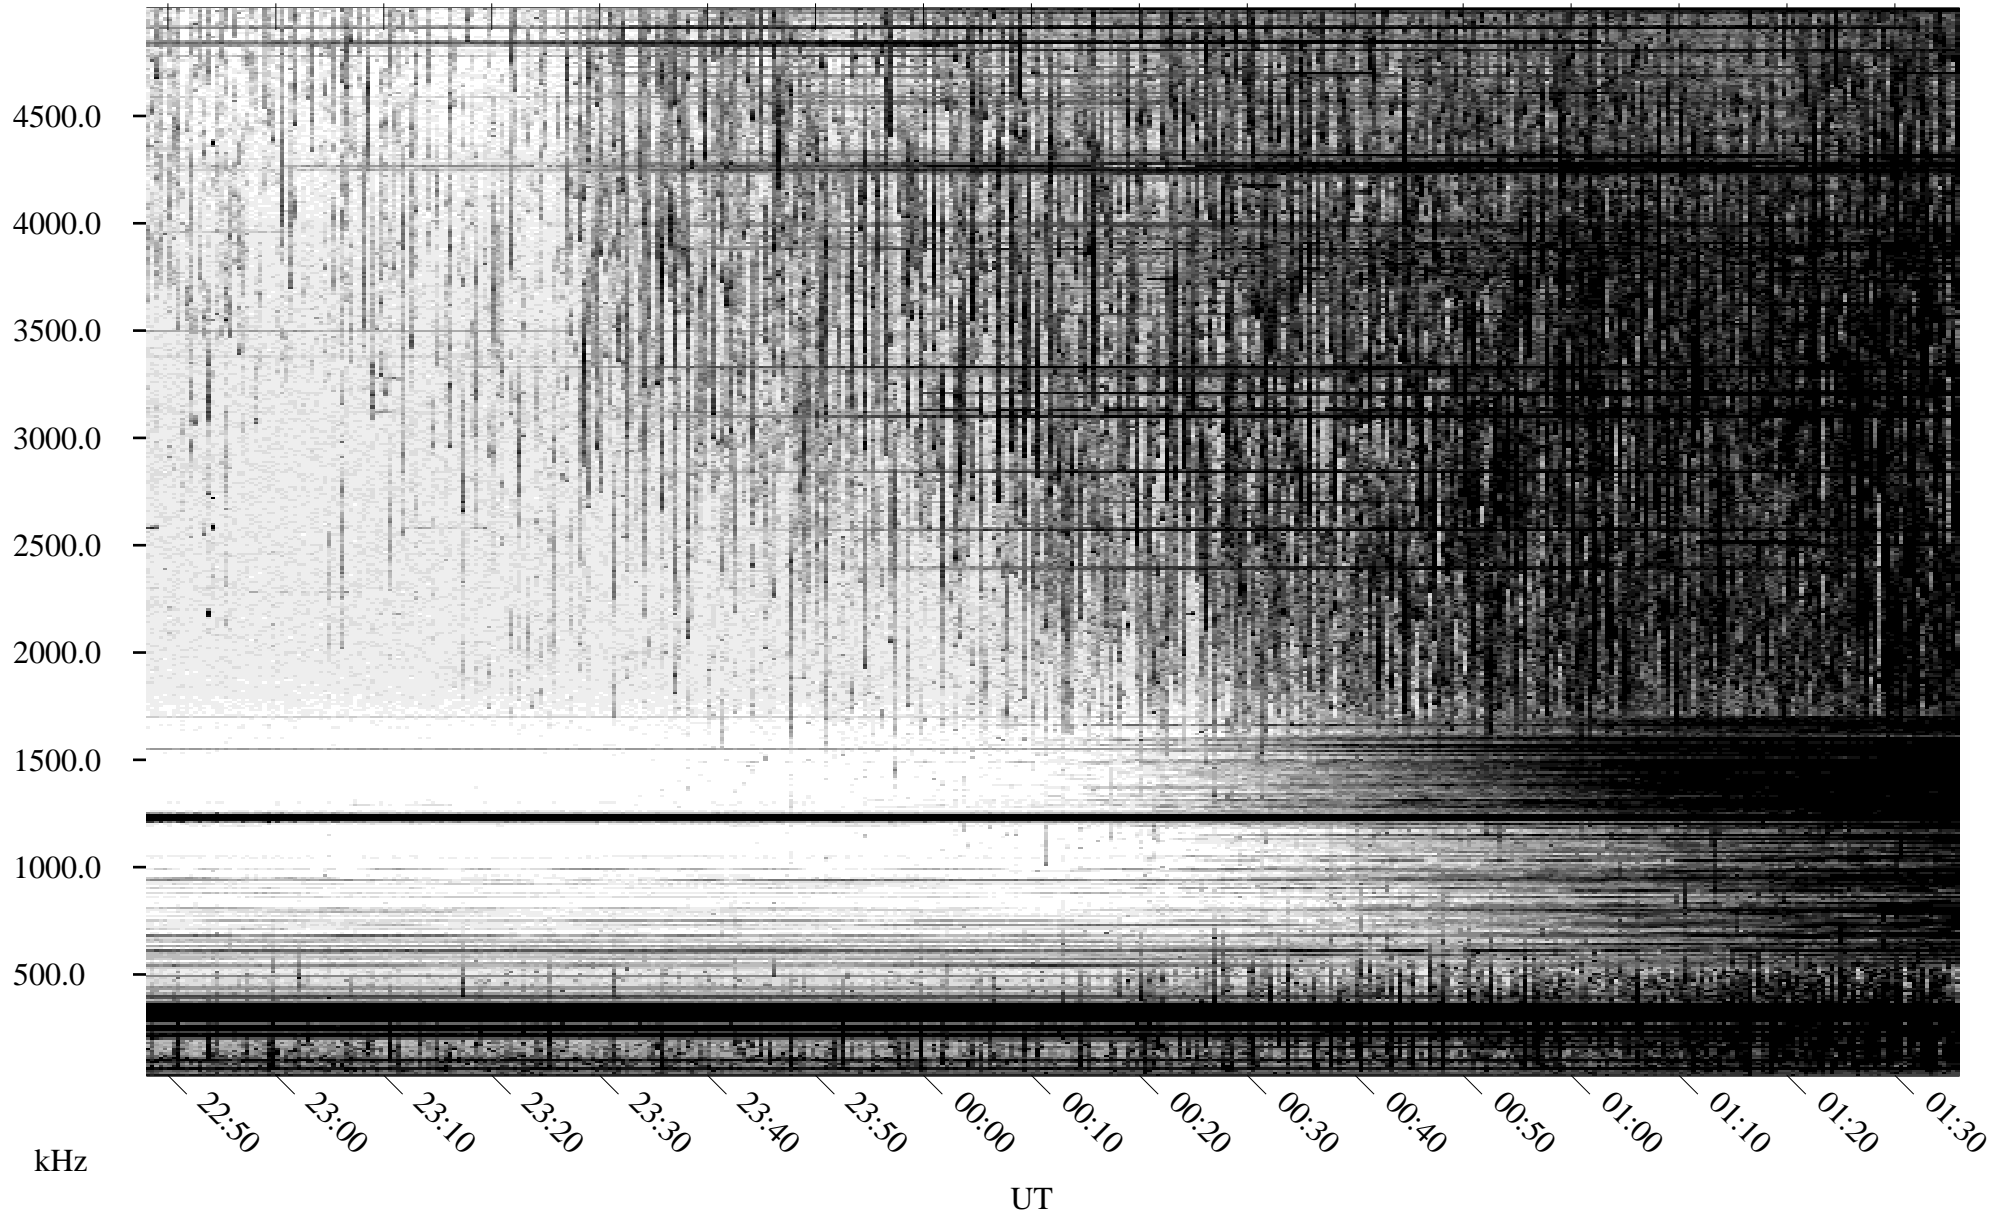

# 09/10/2004 Churchill, Manitoba

Linear Scale    Black = 161    White = 15

ch04254l.r00m max\_12

Page 1

# 09/10/2004 Churchill, Manitoba

Linear Scale    Black = 161    White = 15

ch04254l.r00m max\_12

Page 2

# 09/11/2004 Churchill, Manitoba

Linear Scale    Black = 161    White = 15

ch04254l.r00m max\_12

Page 3

# 09/11/2004 Churchill, Manitoba

Linear Scale    Black = 161    White = 15

ch04254l.r00m max\_12

Page 4