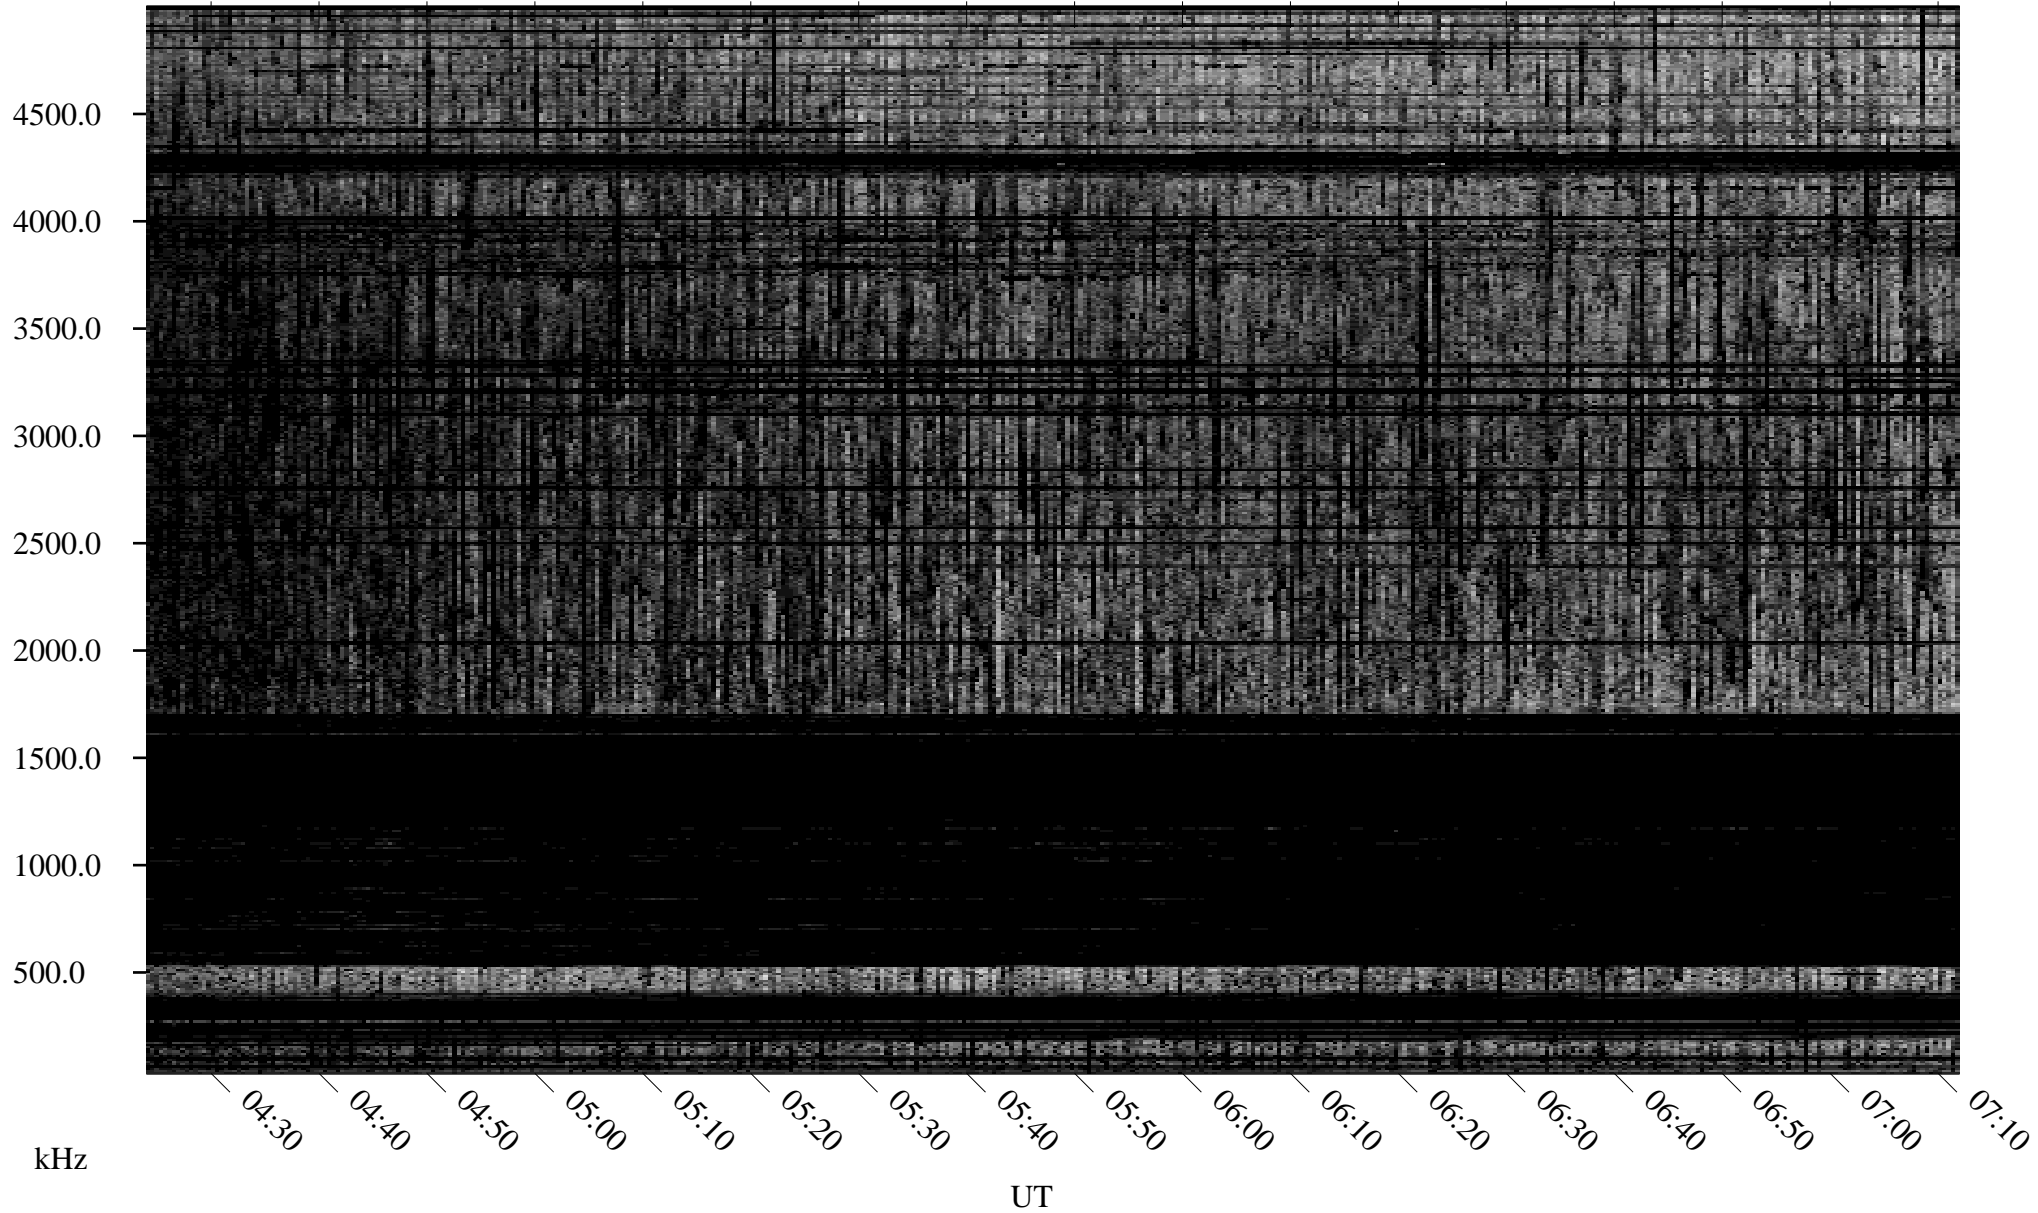

# 09/10/2004 Churchill, Manitoba

Linear Scale    Black = 161    White = 15

ch04254l.r00m max\_12

Page 1

# 09/10/2004 Churchill, Manitoba

Linear Scale    Black = 161    White = 15

ch04254l.r00m max\_12

Page 2

# 09/11/2004 Churchill, Manitoba

Linear Scale    Black = 161    White = 15

ch04254l.r00m max\_12

Page 3

# 09/11/2004 Churchill, Manitoba

Linear Scale    Black = 161    White = 15

ch04254l.r00m max\_12

Page 4