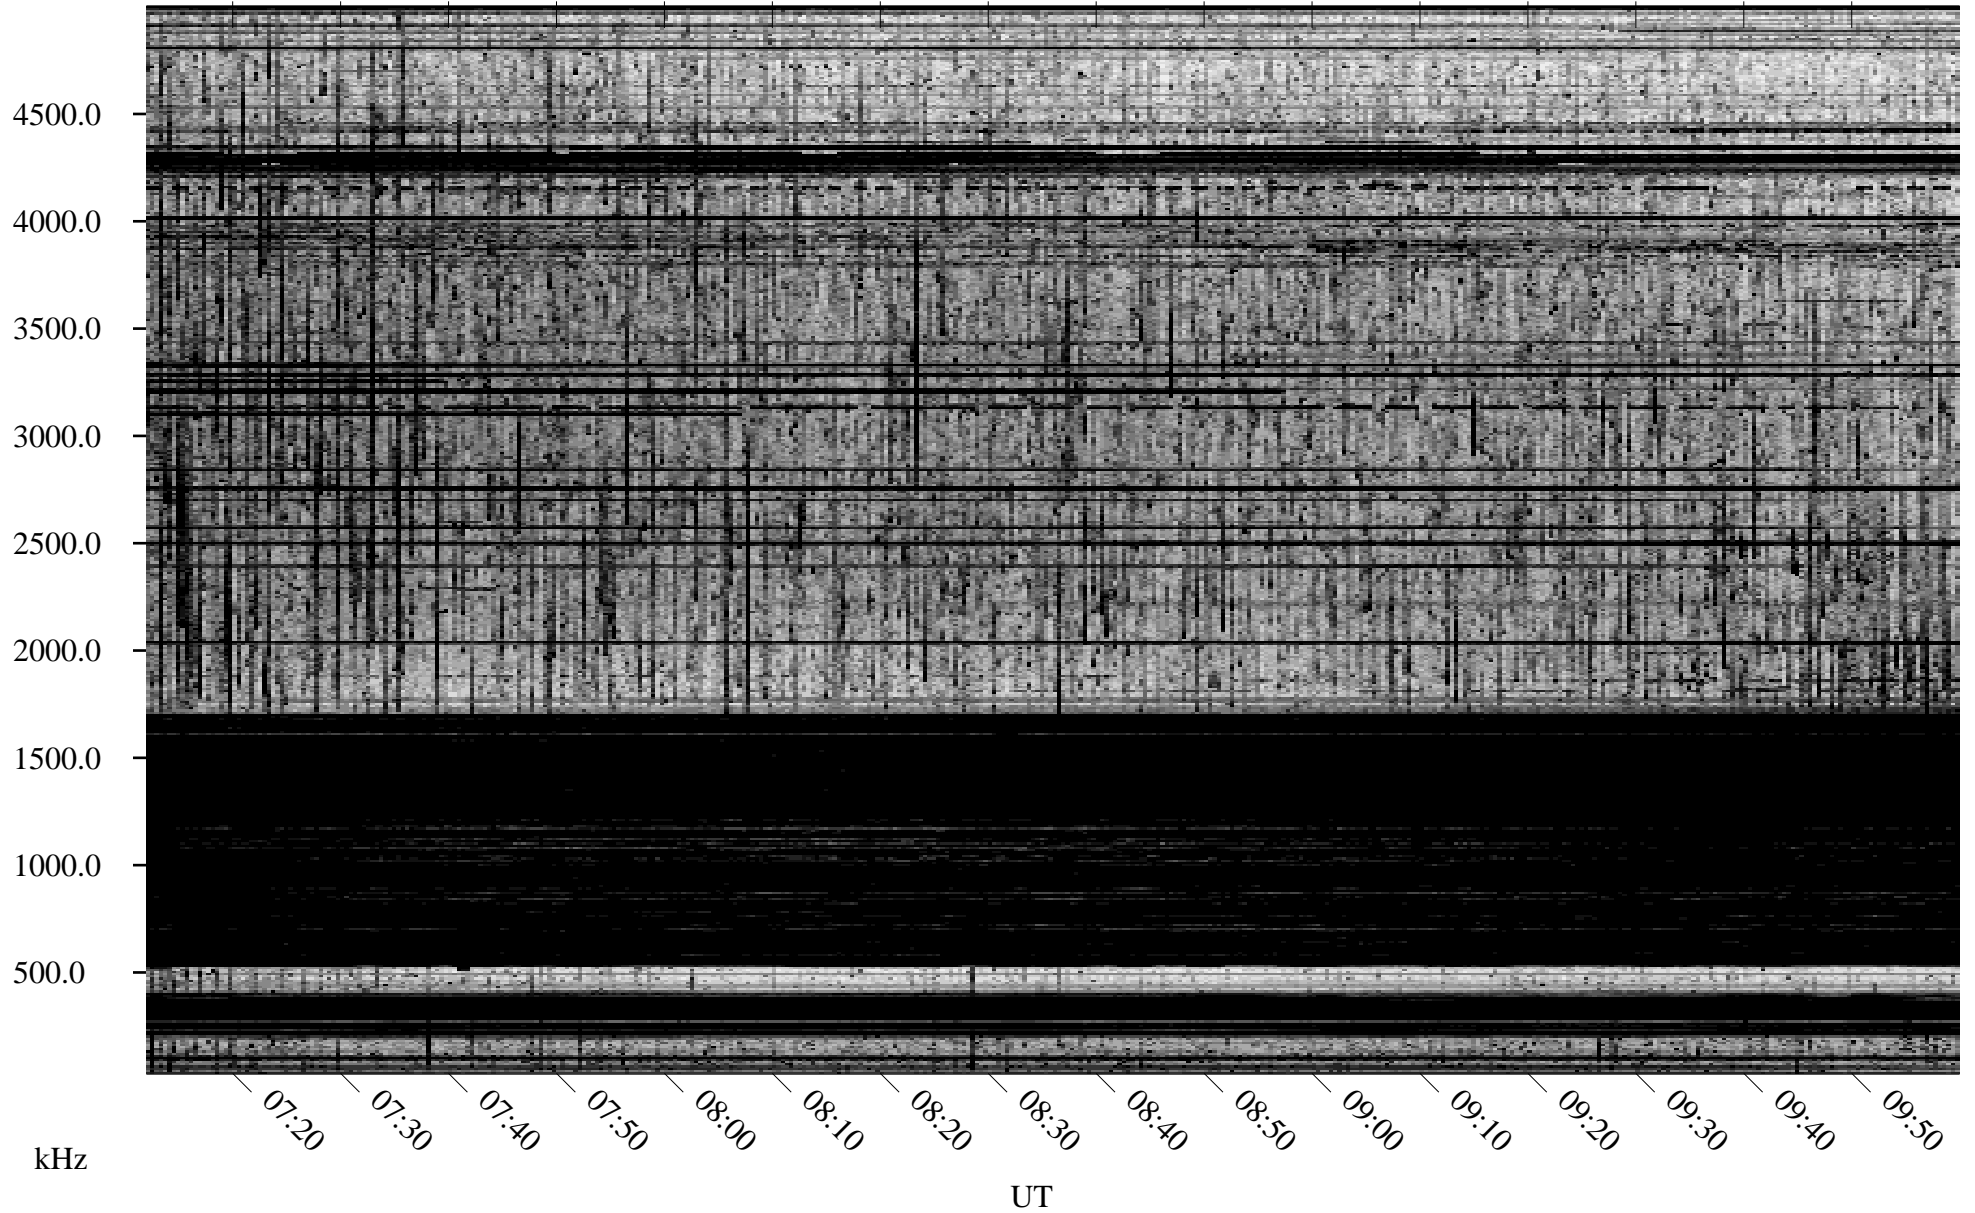

# 09/10/2004 Churchill, Manitoba

Linear Scale    Black = 161    White = 15

ch04254l.r00m max\_12

Page 1

# 09/11/2004 Churchill, Manitoba

Linear Scale    Black = 161    White = 15

ch04254l.r00m max\_12

Page 3

# 09/11/2004 Churchill, Manitoba

Linear Scale    Black = 161    White = 15

ch04254l.r00m max\_12

Page 4

# 09/11/2004 Churchill, Manitoba

Linear Scale    Black = 161    White = 15

ch04254l.r00m max\_12