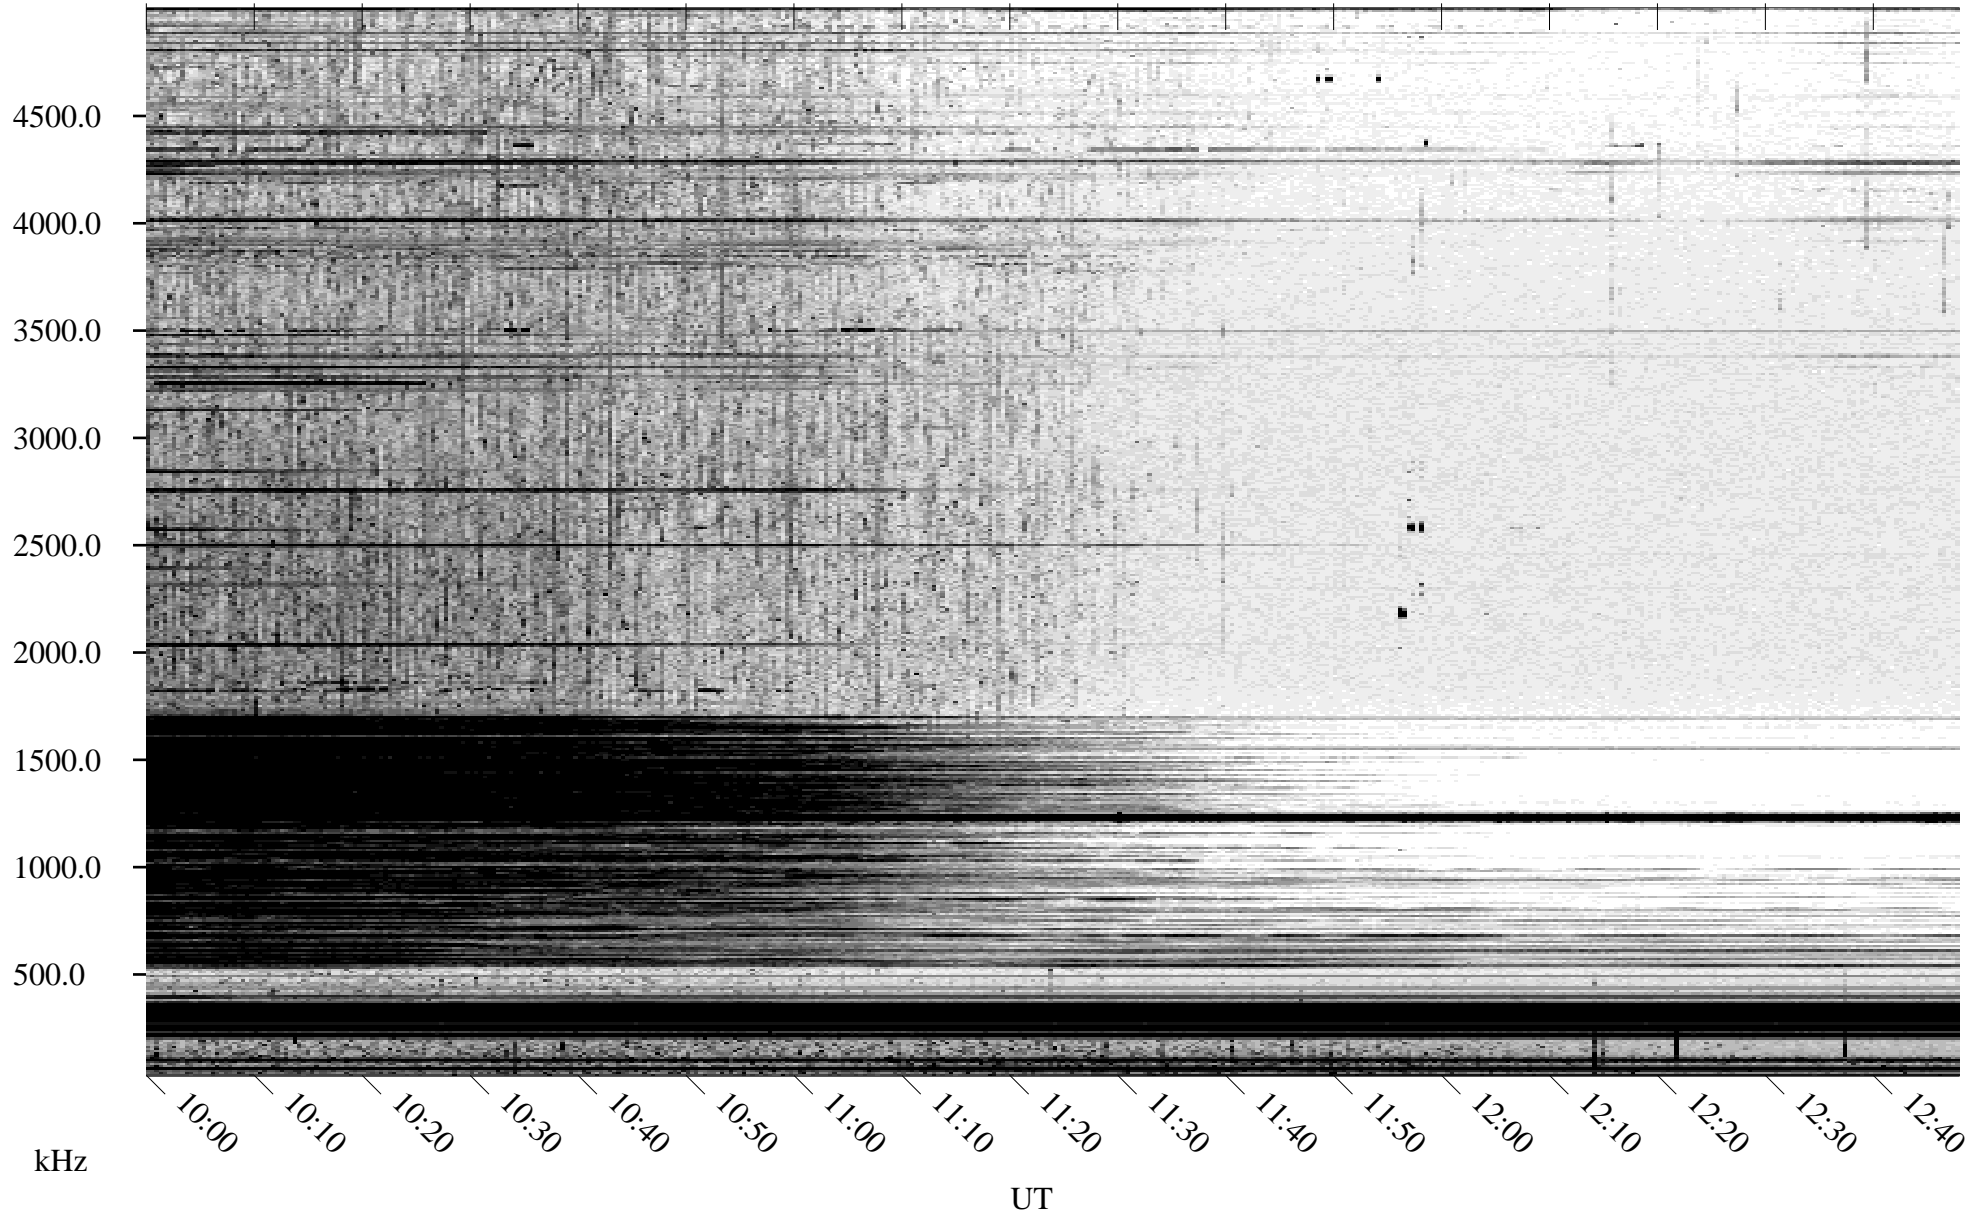

09/11/2004 Churchill, Manitoba

Linear Scale Black = 161 White = 15

ch042551.r00m max_12

Page 1

09/11/2004 Churchill, Manitoba

Linear Scale Black = 161 White = 15

ch042551.r00m max_12

Page 2

09/12/2004 Churchill, Manitoba

Linear Scale Black = 161 White = 15

ch042551.r00m max_12

Page 3

09/12/2004 Churchill, Manitoba

Linear Scale Black = 161 White = 15

ch042551.r00m max_12

Page 4

09/12/2004 Churchill, Manitoba

Linear Scale Black = 161 White = 15

ch042551.r00m max_12

Page 5

09/12/2004 Churchill, Manitoba

Linear Scale Black = 161 White = 15

ch042551.r00m max_12

Page 6

09/12/2004 Churchill, Manitoba

Linear Scale Black = 161 White = 15

ch042551.r00m max_12

09/12/2004 Churchill, Manitoba

Linear Scale Black = 161 White = 15

ch042551.r00m max_12