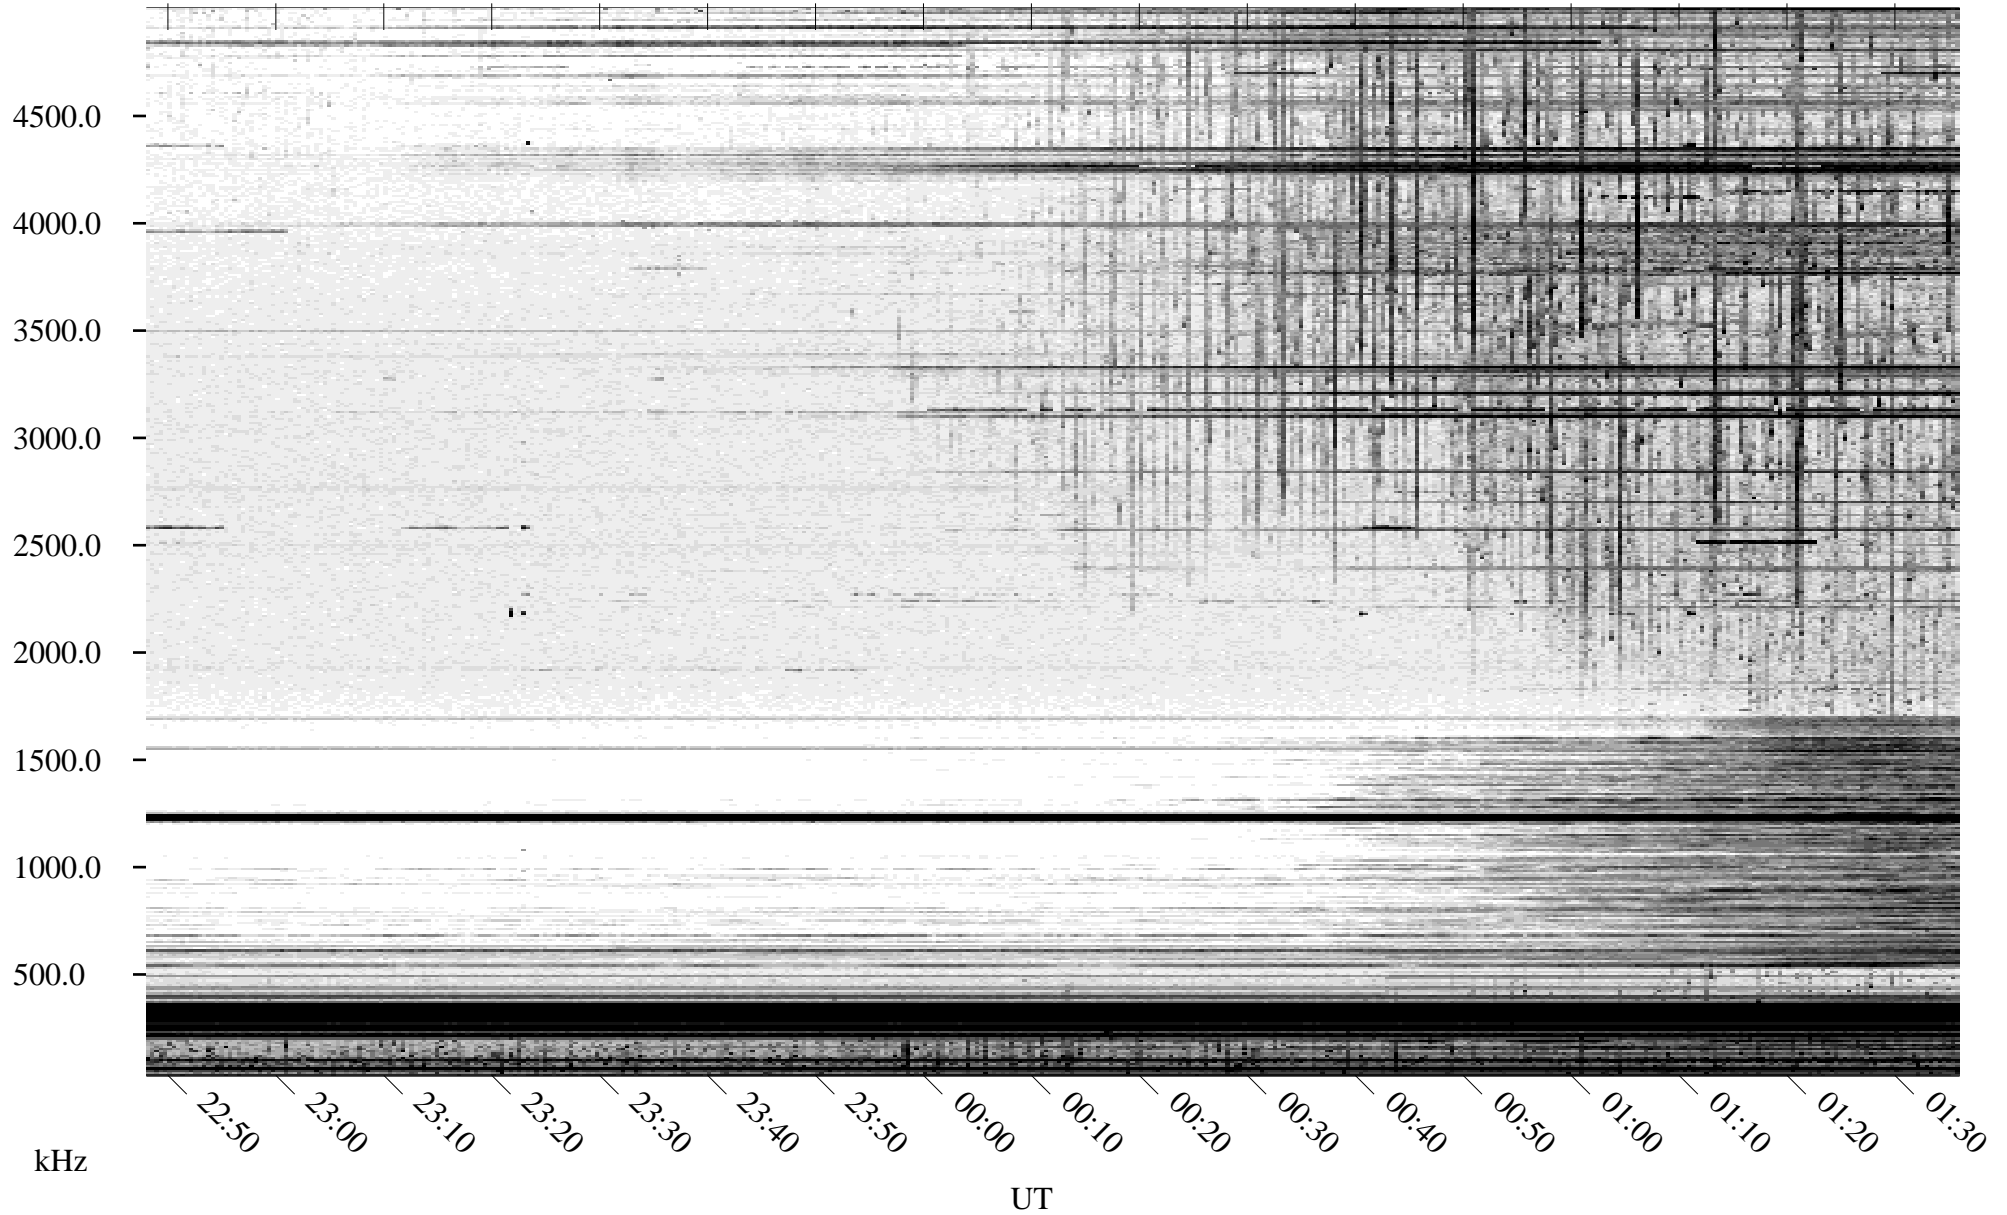

09/11/2004 Churchill, Manitoba

Linear Scale Black = 161 White = 15

ch042551.r00m max_12

Page 1

09/11/2004 Churchill, Manitoba

Linear Scale Black = 161 White = 15

ch042551.r00m max_12

Page 2

09/12/2004 Churchill, Manitoba

Linear Scale Black = 161 White = 15

ch042551.r00m max_12

Page 3

09/12/2004 Churchill, Manitoba

Linear Scale Black = 161 White = 15

ch042551.r00m max_12

Page 4

09/12/2004 Churchill, Manitoba

Linear Scale Black = 161 White = 15

ch042551.r00m max_12

Page 5

09/12/2004 Churchill, Manitoba

Linear Scale Black = 161 White = 15

ch042551.r00m max_12

Page 6

09/12/2004 Churchill, Manitoba

Linear Scale Black = 161 White = 15

ch042551.r00m max_12

09/12/2004 Churchill, Manitoba

Linear Scale Black = 161 White = 15

ch042551.r00m max_12