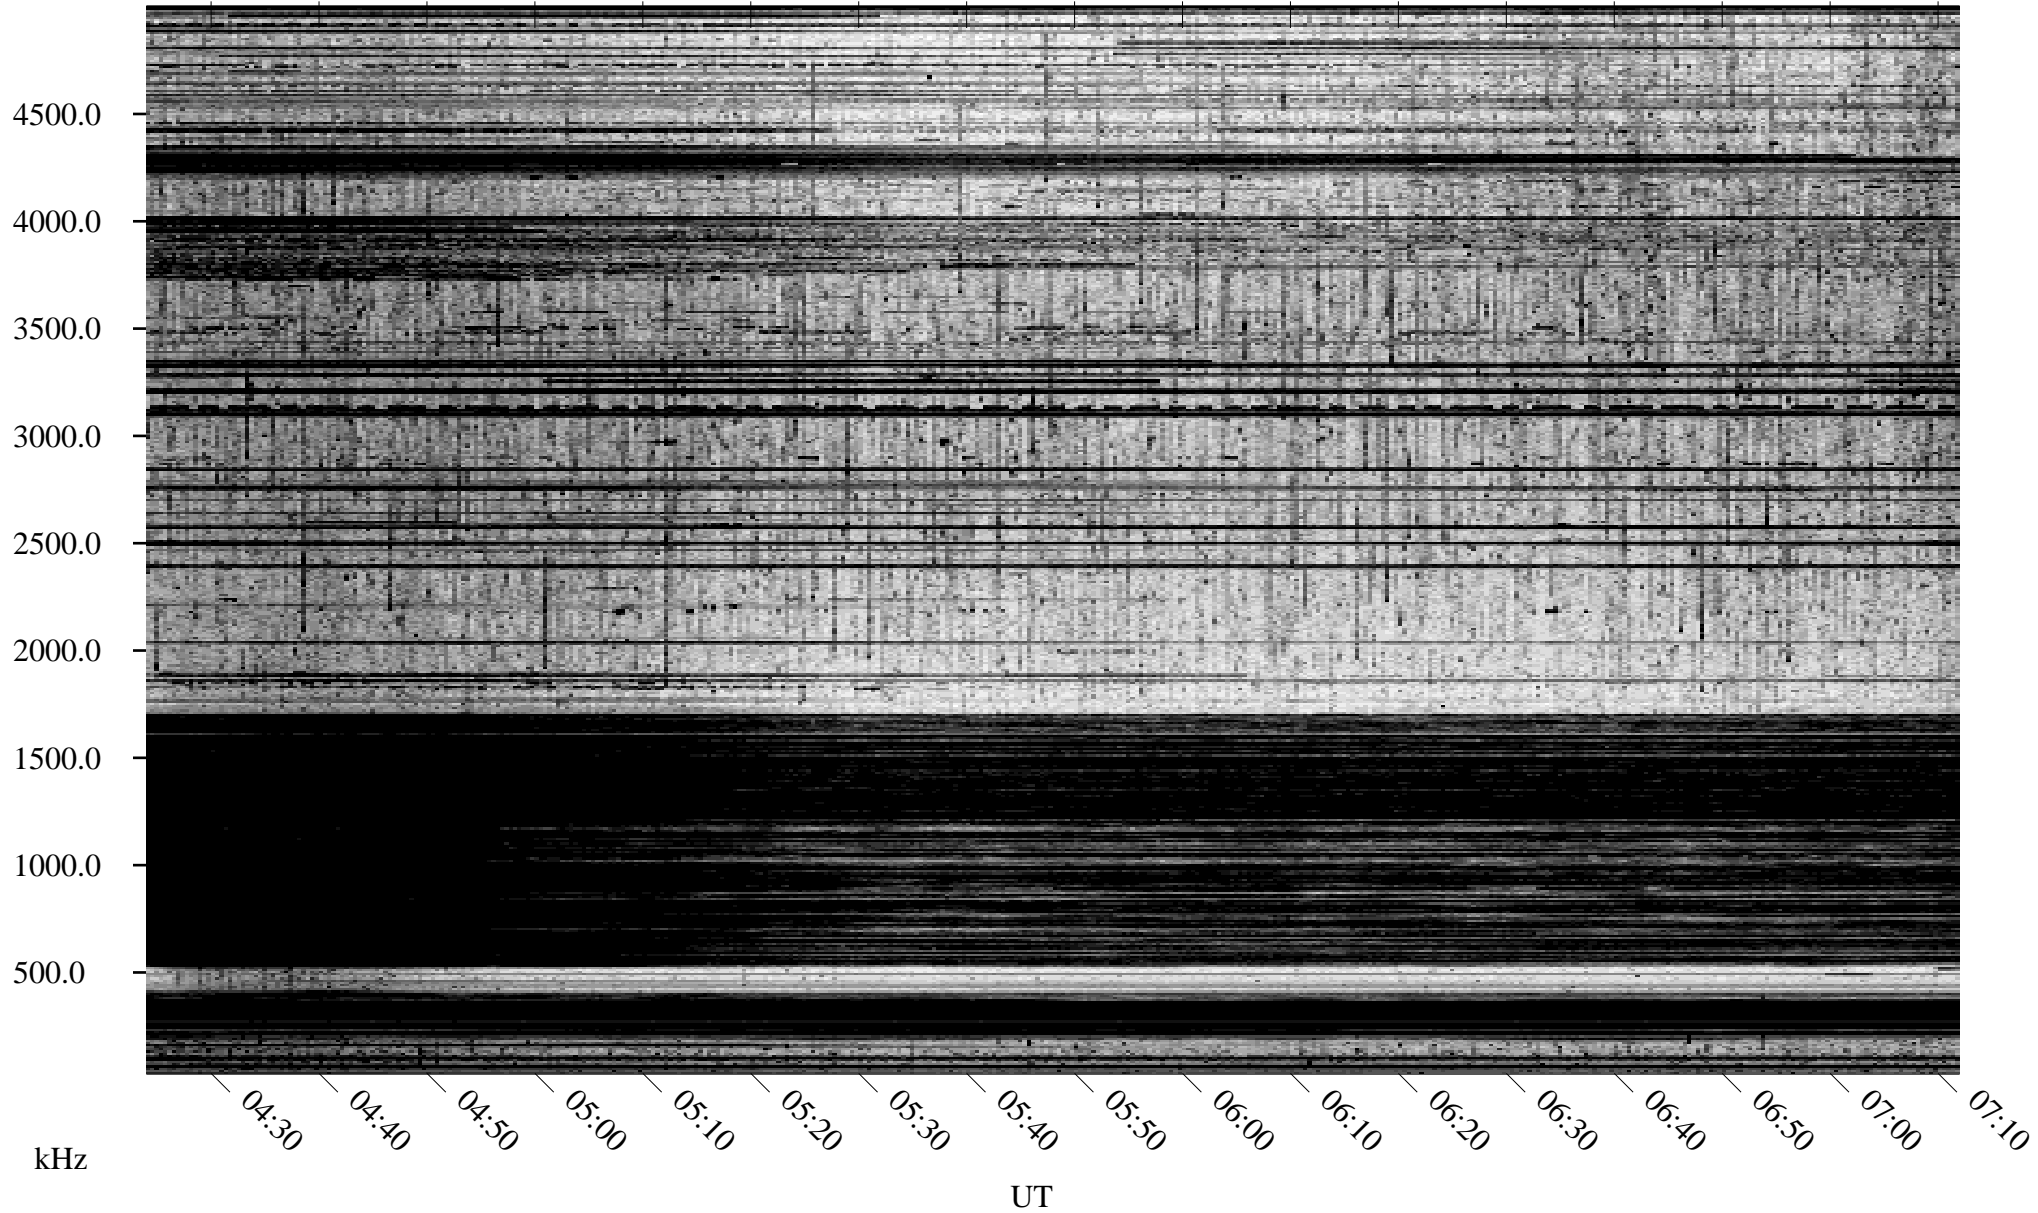

09/11/2004 Churchill, Manitoba

Linear Scale Black = 161 White = 15

ch042551.r00m max_12

Page 1

09/11/2004 Churchill, Manitoba

Linear Scale Black = 161 White = 15

ch042551.r00m max_12

Page 2

09/12/2004 Churchill, Manitoba

Linear Scale Black = 161 White = 15

ch042551.r00m max_12

Page 3

09/12/2004 Churchill, Manitoba

Linear Scale Black = 161 White = 15

ch042551.r00m max_12

Page 4

09/12/2004 Churchill, Manitoba

Linear Scale Black = 161 White = 15

ch042551.r00m max_12

Page 5

09/12/2004 Churchill, Manitoba

Linear Scale Black = 161 White = 15

ch042551.r00m max_12

Page 6

09/12/2004 Churchill, Manitoba

Linear Scale Black = 161 White = 15

ch042551.r00m max_12

09/12/2004 Churchill, Manitoba

Linear Scale Black = 161 White = 15

ch042551.r00m max_12