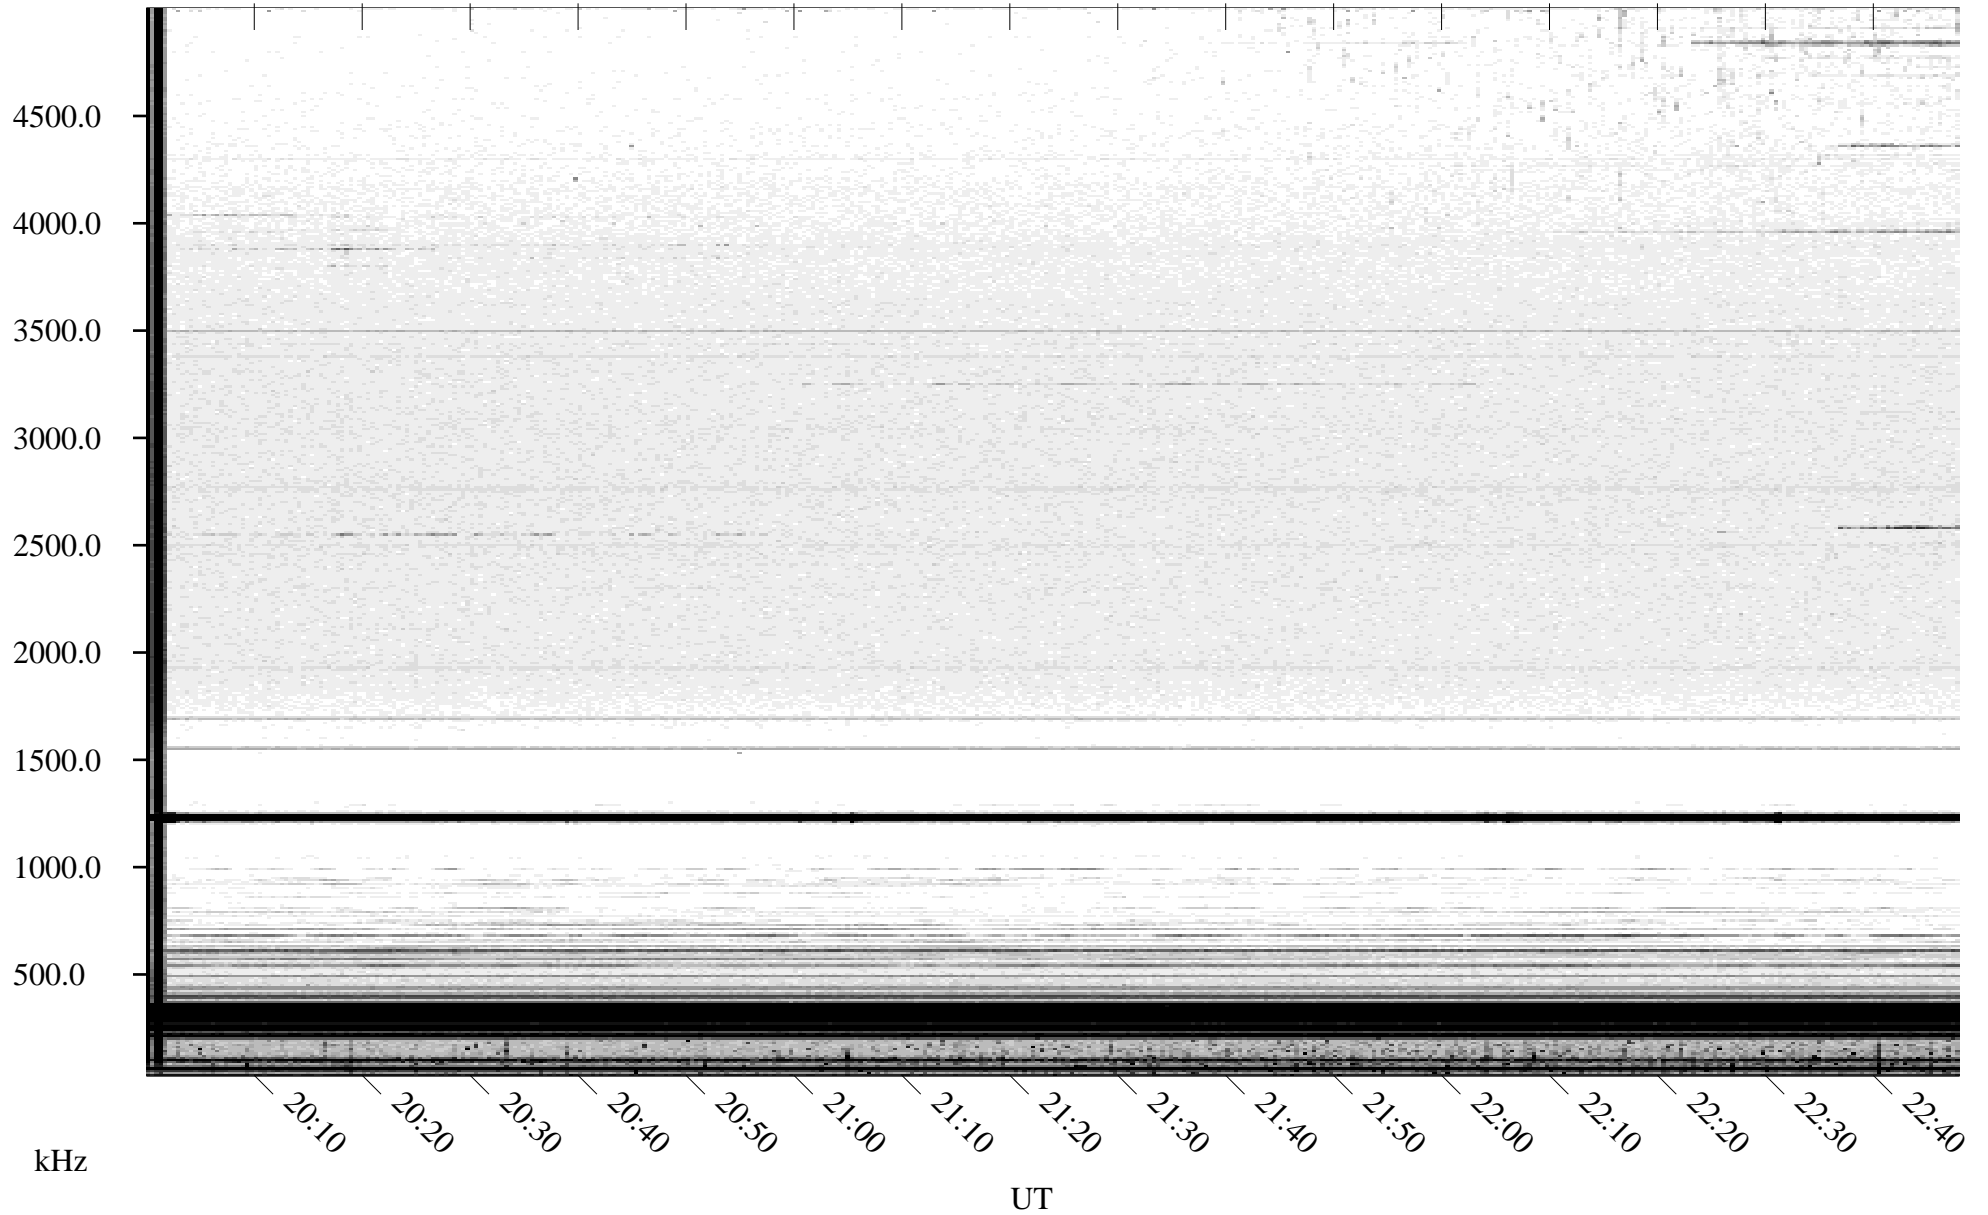

09/11/2004 Churchill, Manitoba

Linear Scale Black = 161 White = 15

ch042551.r00m max_12

Page 1

09/11/2004 Churchill, Manitoba

Linear Scale Black = 161 White = 15

ch042551.r00m max_12

Page 2

09/12/2004 Churchill, Manitoba

Linear Scale Black = 161 White = 15

ch042551.r00m max_12

Page 3

09/12/2004 Churchill, Manitoba

Linear Scale Black = 161 White = 15

ch042551.r00m max_12

Page 4

09/12/2004 Churchill, Manitoba

Linear Scale Black = 161 White = 15

ch042551.r00m max_12

Page 5

09/12/2004 Churchill, Manitoba

Linear Scale Black = 161 White = 15

ch042551.r00m max_12

Page 6

09/12/2004 Churchill, Manitoba

Linear Scale Black = 161 White = 15

ch042551.r00m max_12

09/12/2004 Churchill, Manitoba

Linear Scale Black = 161 White = 15

ch042551.r00m max_12