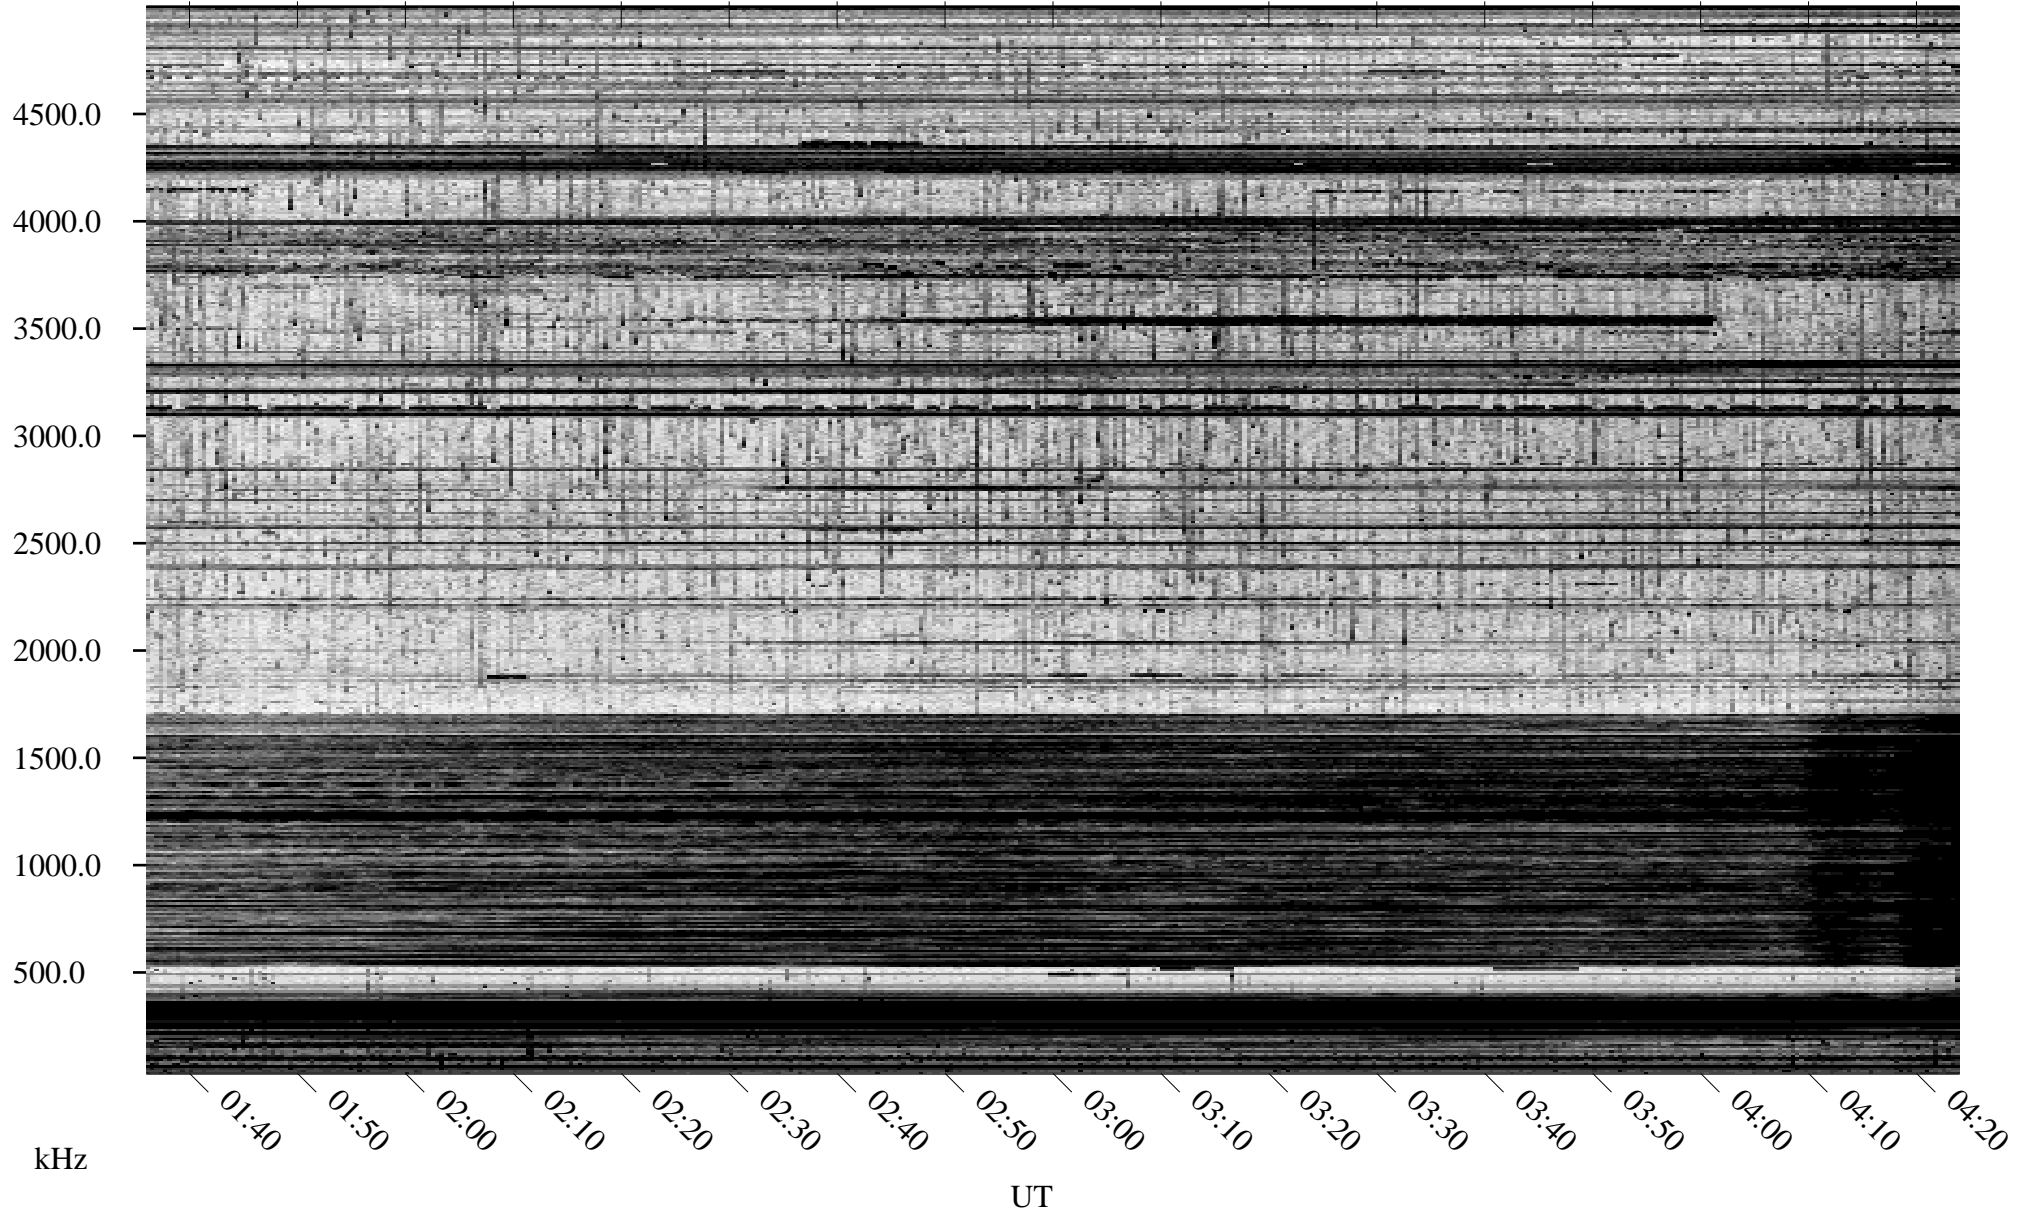

09/11/2004 Churchill, Manitoba

Linear Scale Black = 161 White = 15

ch042551.r00m max_12

Page 1

09/11/2004 Churchill, Manitoba

Linear Scale Black = 161 White = 15

ch042551.r00m max_12

Page 2

09/12/2004 Churchill, Manitoba

Linear Scale Black = 161 White = 15

ch042551.r00m max_12

Page 3

09/12/2004 Churchill, Manitoba

Linear Scale Black = 161 White = 15

ch042551.r00m max_12

Page 4

09/12/2004 Churchill, Manitoba

Linear Scale Black = 161 White = 15

ch042551.r00m max_12

Page 5

09/12/2004 Churchill, Manitoba

Linear Scale Black = 161 White = 15

ch042551.r00m max_12

Page 6

09/12/2004 Churchill, Manitoba

Linear Scale Black = 161 White = 15

ch042551.r00m max_12

09/12/2004 Churchill, Manitoba

Linear Scale Black = 161 White = 15

ch042551.r00m max_12