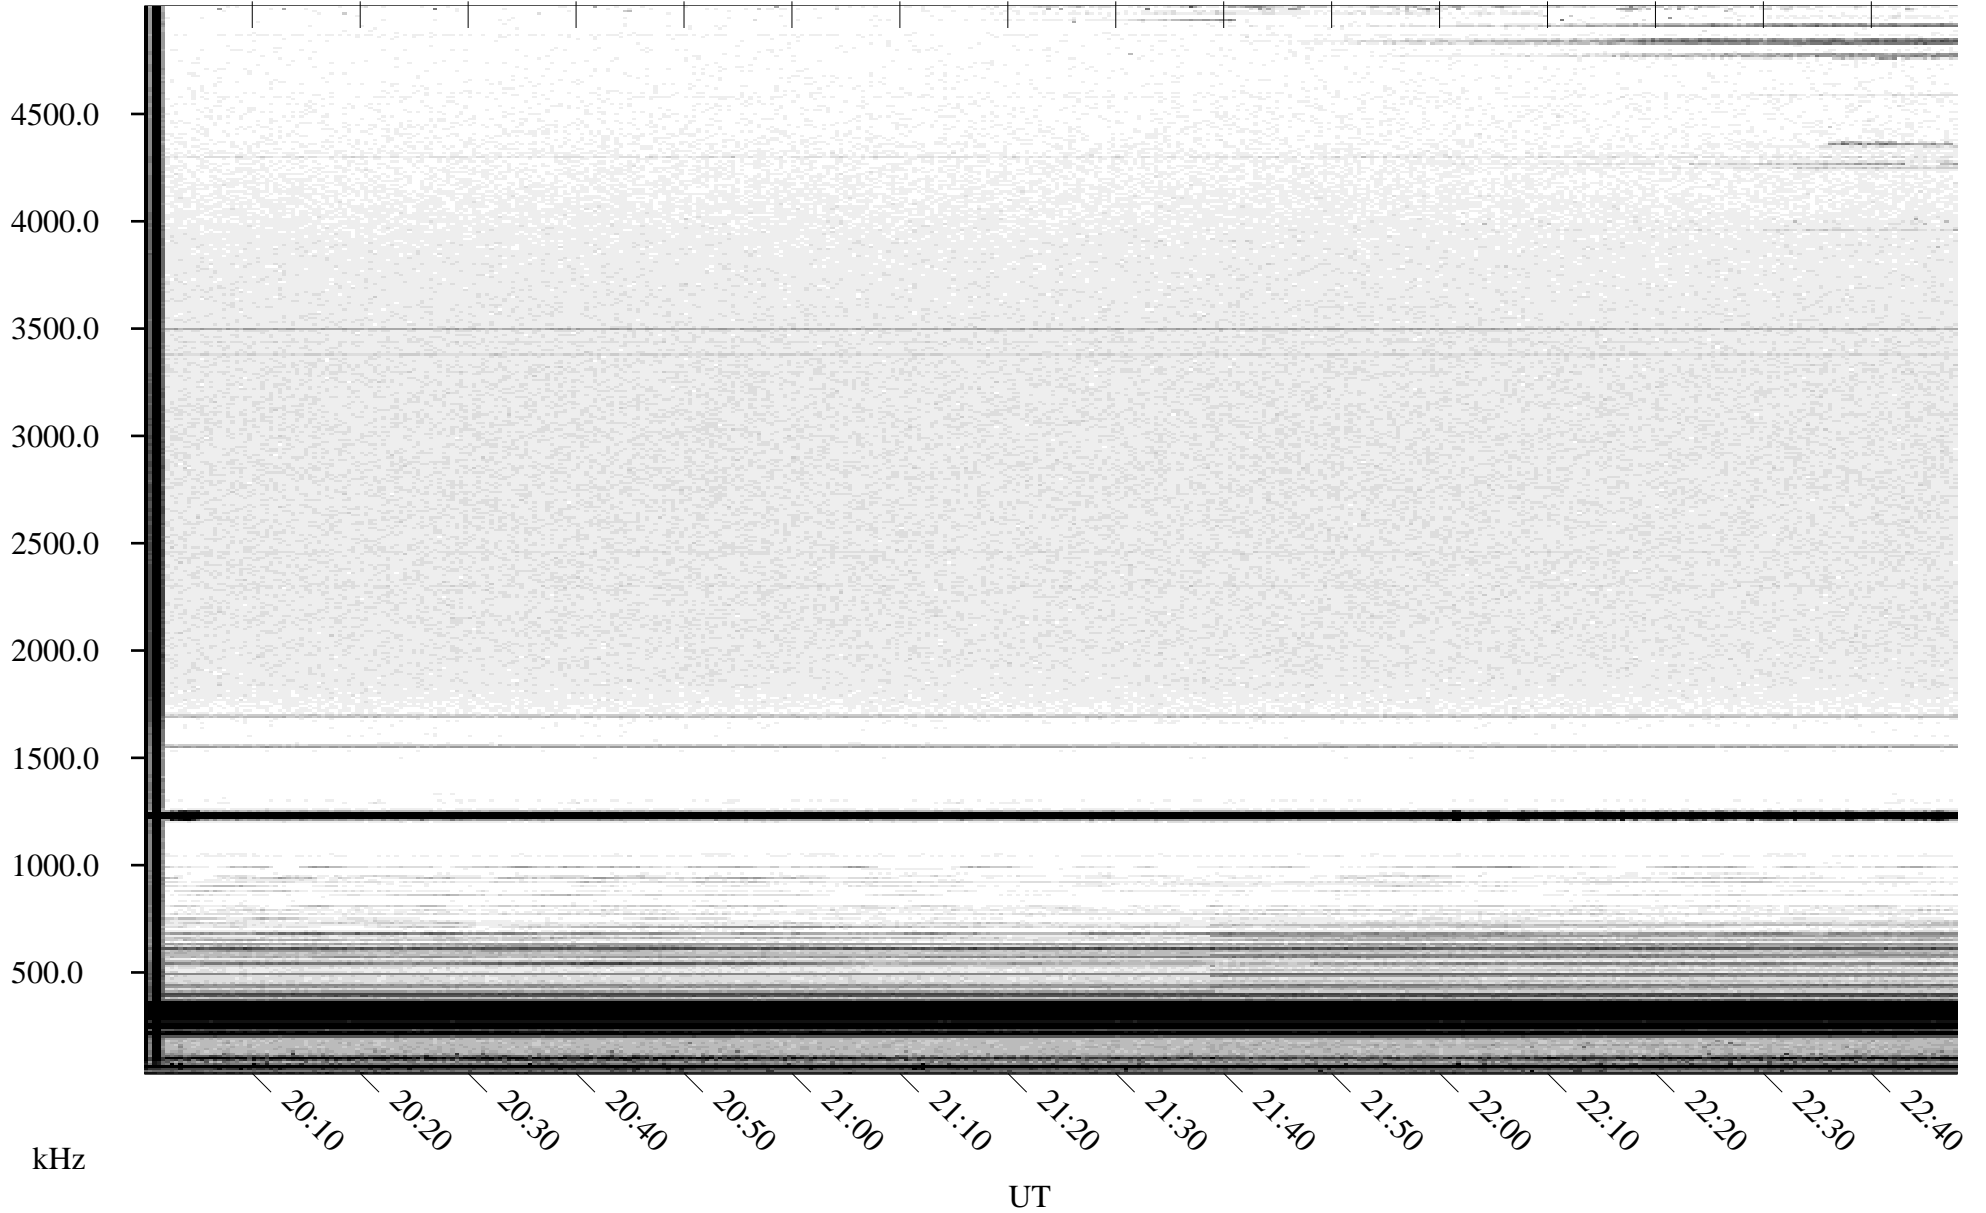

09/12/2004 Churchill, Manitoba

Linear Scale Black = 161 White = 15

ch04256l.r00m max_12

Page 1

09/12/2004 Churchill, Manitoba

Linear Scale Black = 161 White = 15

ch04256l.r00m max_12

Page 2

09/13/2004 Churchill, Manitoba

Linear Scale Black = 161 White = 15

ch04256l.r00m max_12

Page 3

09/13/2004 Churchill, Manitoba

Linear Scale Black = 161 White = 15

ch04256l.r00m max_12

Page 4

09/13/2004 Churchill, Manitoba

Linear Scale Black = 161 White = 15

ch04256l.r00m max_12

Page 5

09/13/2004 Churchill, Manitoba

Linear Scale Black = 161 White = 15

ch04256l.r00m max_12

Page 6

09/13/2004 Churchill, Manitoba

Linear Scale Black = 161 White = 15

ch04256l.r00m max_12

Page 7

09/13/2004 Churchill, Manitoba

Linear Scale Black = 161 White = 15

ch04256l.r00m max_12