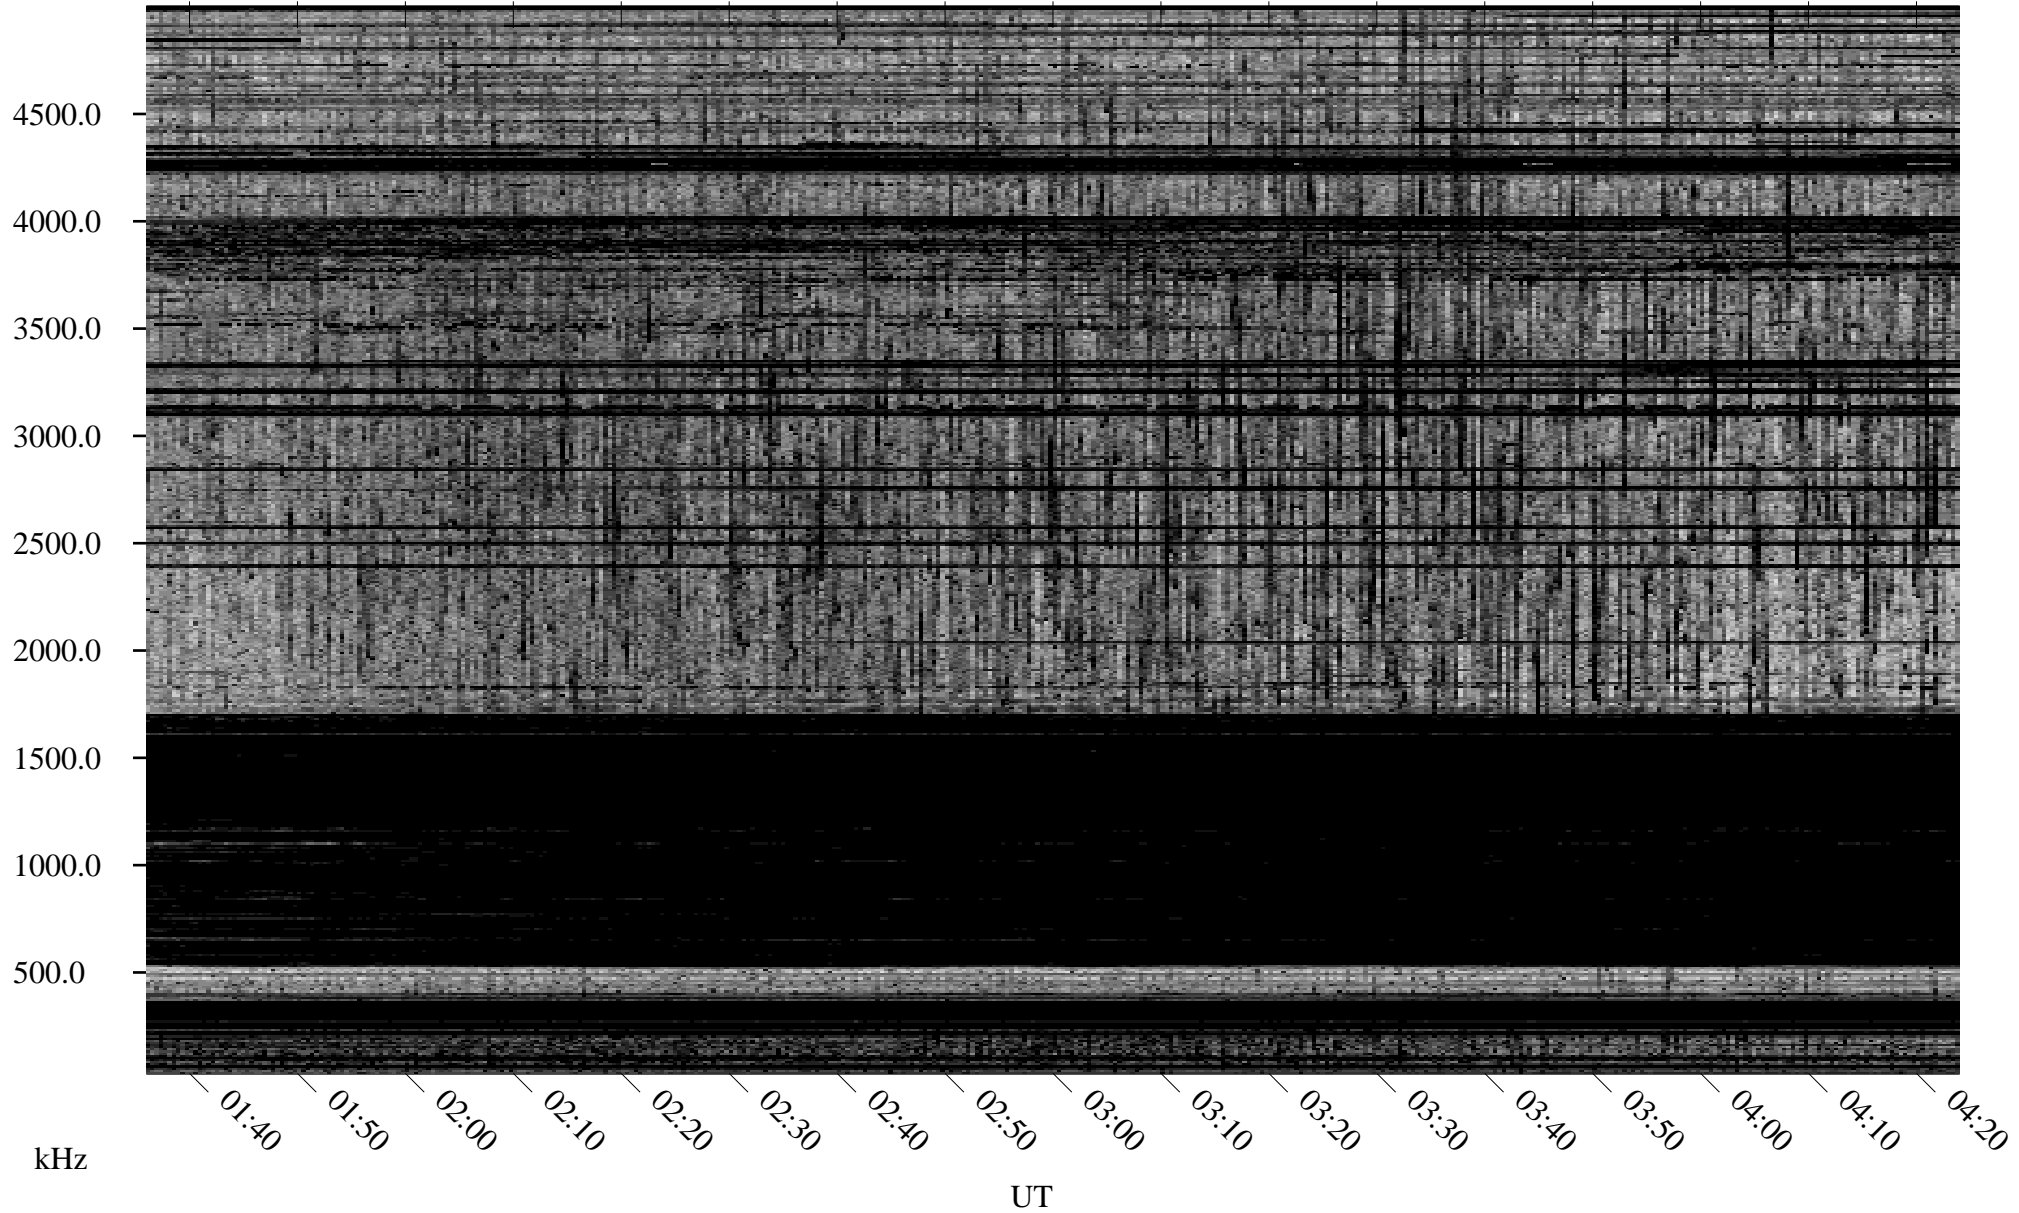

09/12/2004 Churchill, Manitoba

Linear Scale Black = 161 White = 15

ch04256l.r00m max_12

Page 1

09/12/2004 Churchill, Manitoba

Linear Scale Black = 161 White = 15

ch04256l.r00m max_12

Page 2

09/13/2004 Churchill, Manitoba

Linear Scale Black = 161 White = 15

ch04256l.r00m max_12

Page 3

09/13/2004 Churchill, Manitoba

Linear Scale Black = 161 White = 15

ch04256l.r00m max_12

Page 4

09/13/2004 Churchill, Manitoba

Linear Scale Black = 161 White = 15

ch04256l.r00m max_12

Page 5

09/13/2004 Churchill, Manitoba

Linear Scale Black = 161 White = 15

ch04256l.r00m max_12

Page 6

09/13/2004 Churchill, Manitoba

Linear Scale Black = 161 White = 15

ch04256l.r00m max_12

Page 7

09/13/2004 Churchill, Manitoba

Linear Scale Black = 161 White = 15

ch04256l.r00m max_12