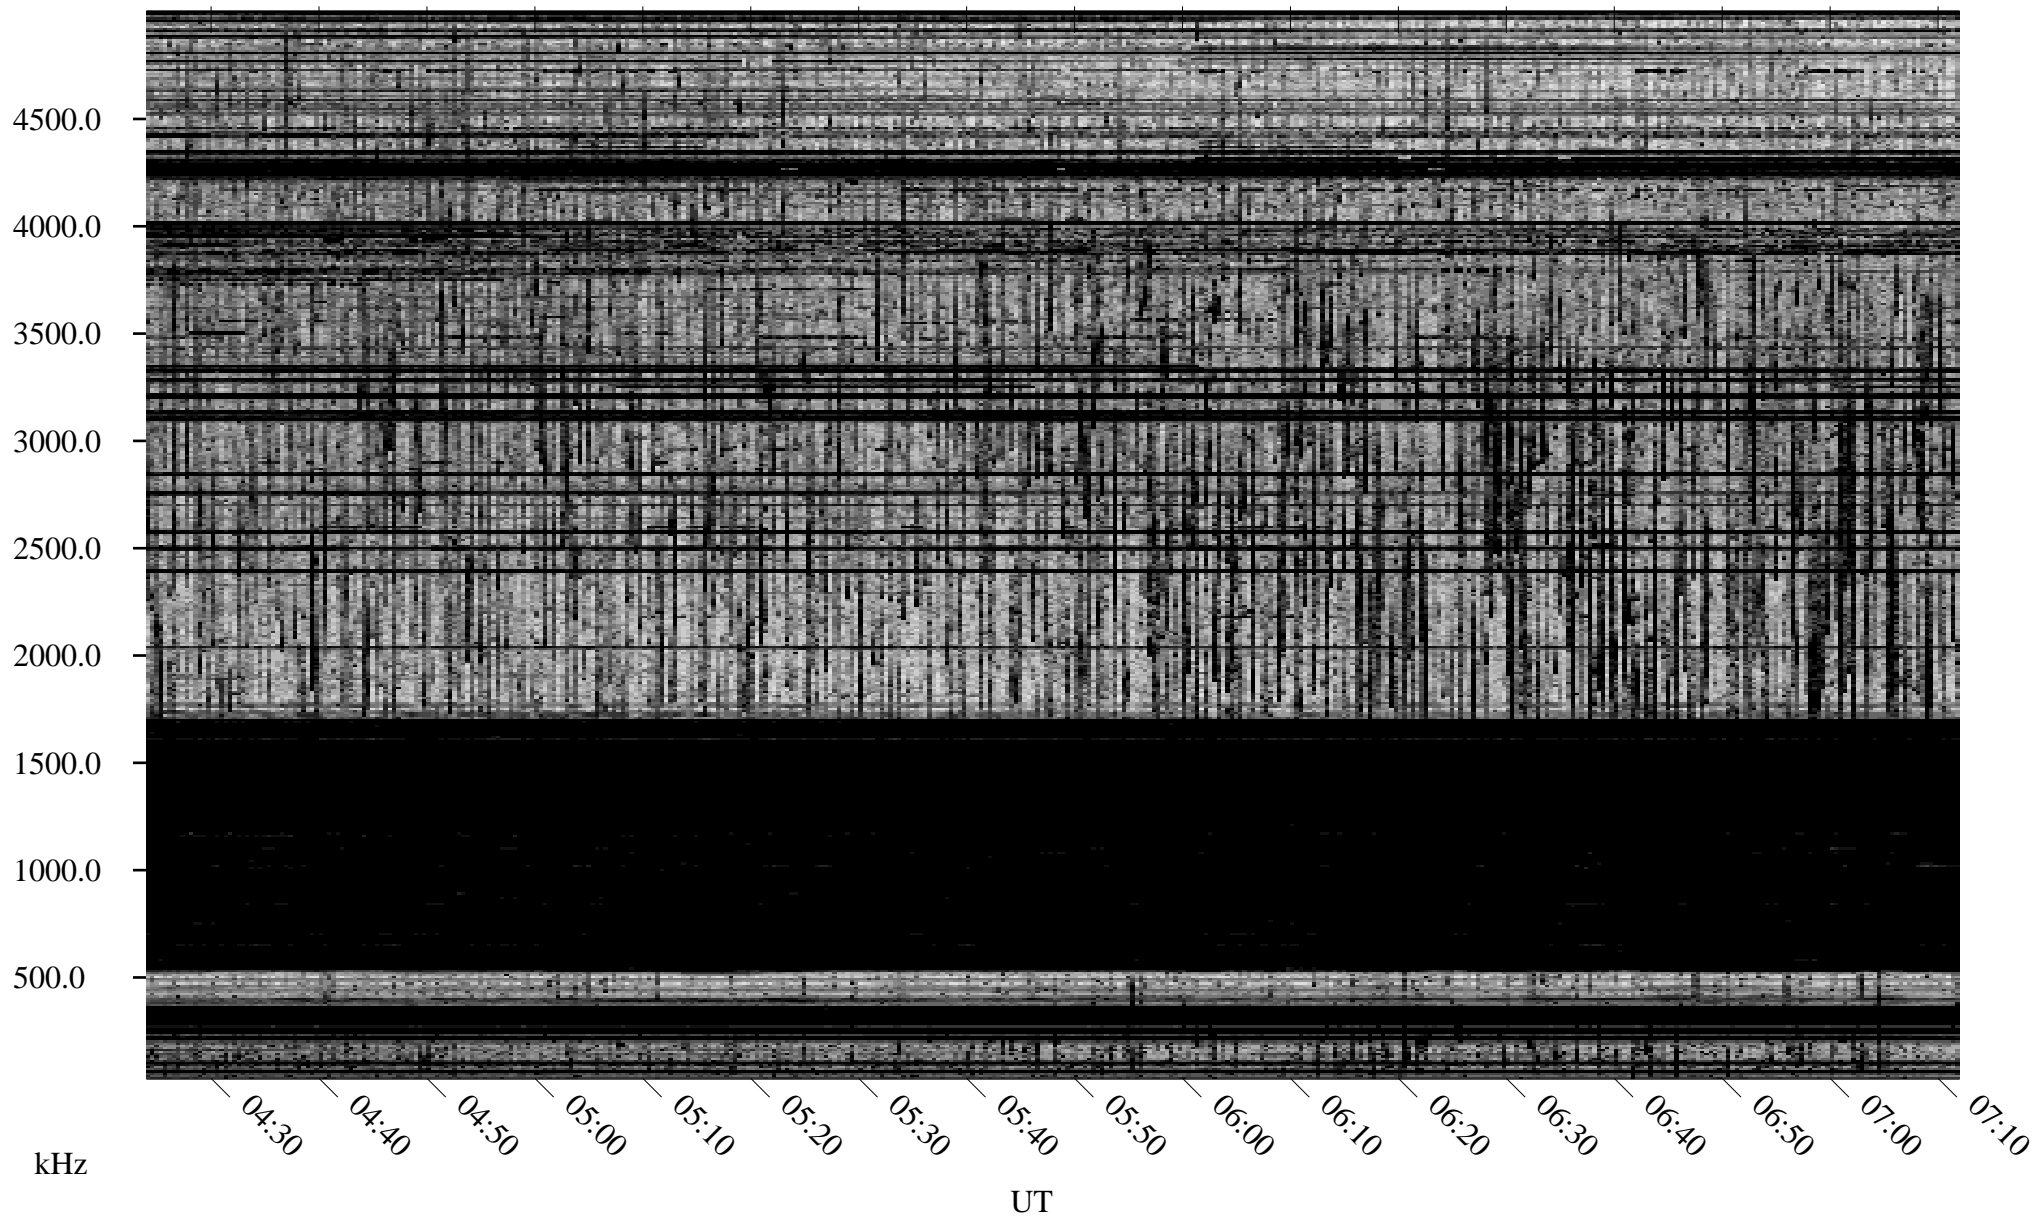

09/12/2004 Churchill, Manitoba

Linear Scale Black = 161 White = 15

ch04256l.r00m max_12

Page 1

09/12/2004 Churchill, Manitoba

Linear Scale Black = 161 White = 15

ch04256l.r00m max_12

Page 2

09/13/2004 Churchill, Manitoba

Linear Scale Black = 161 White = 15

ch04256l.r00m max_12

Page 3

09/13/2004 Churchill, Manitoba

Linear Scale Black = 161 White = 15

ch04256l.r00m max_12

Page 4

09/13/2004 Churchill, Manitoba

Linear Scale Black = 161 White = 15

ch04256l.r00m max_12

Page 5

09/13/2004 Churchill, Manitoba

Linear Scale Black = 161 White = 15

ch04256l.r00m max_12

Page 6

09/13/2004 Churchill, Manitoba

Linear Scale Black = 161 White = 15

ch04256l.r00m max_12

Page 7

09/13/2004 Churchill, Manitoba

Linear Scale Black = 161 White = 15

ch04256l.r00m max_12