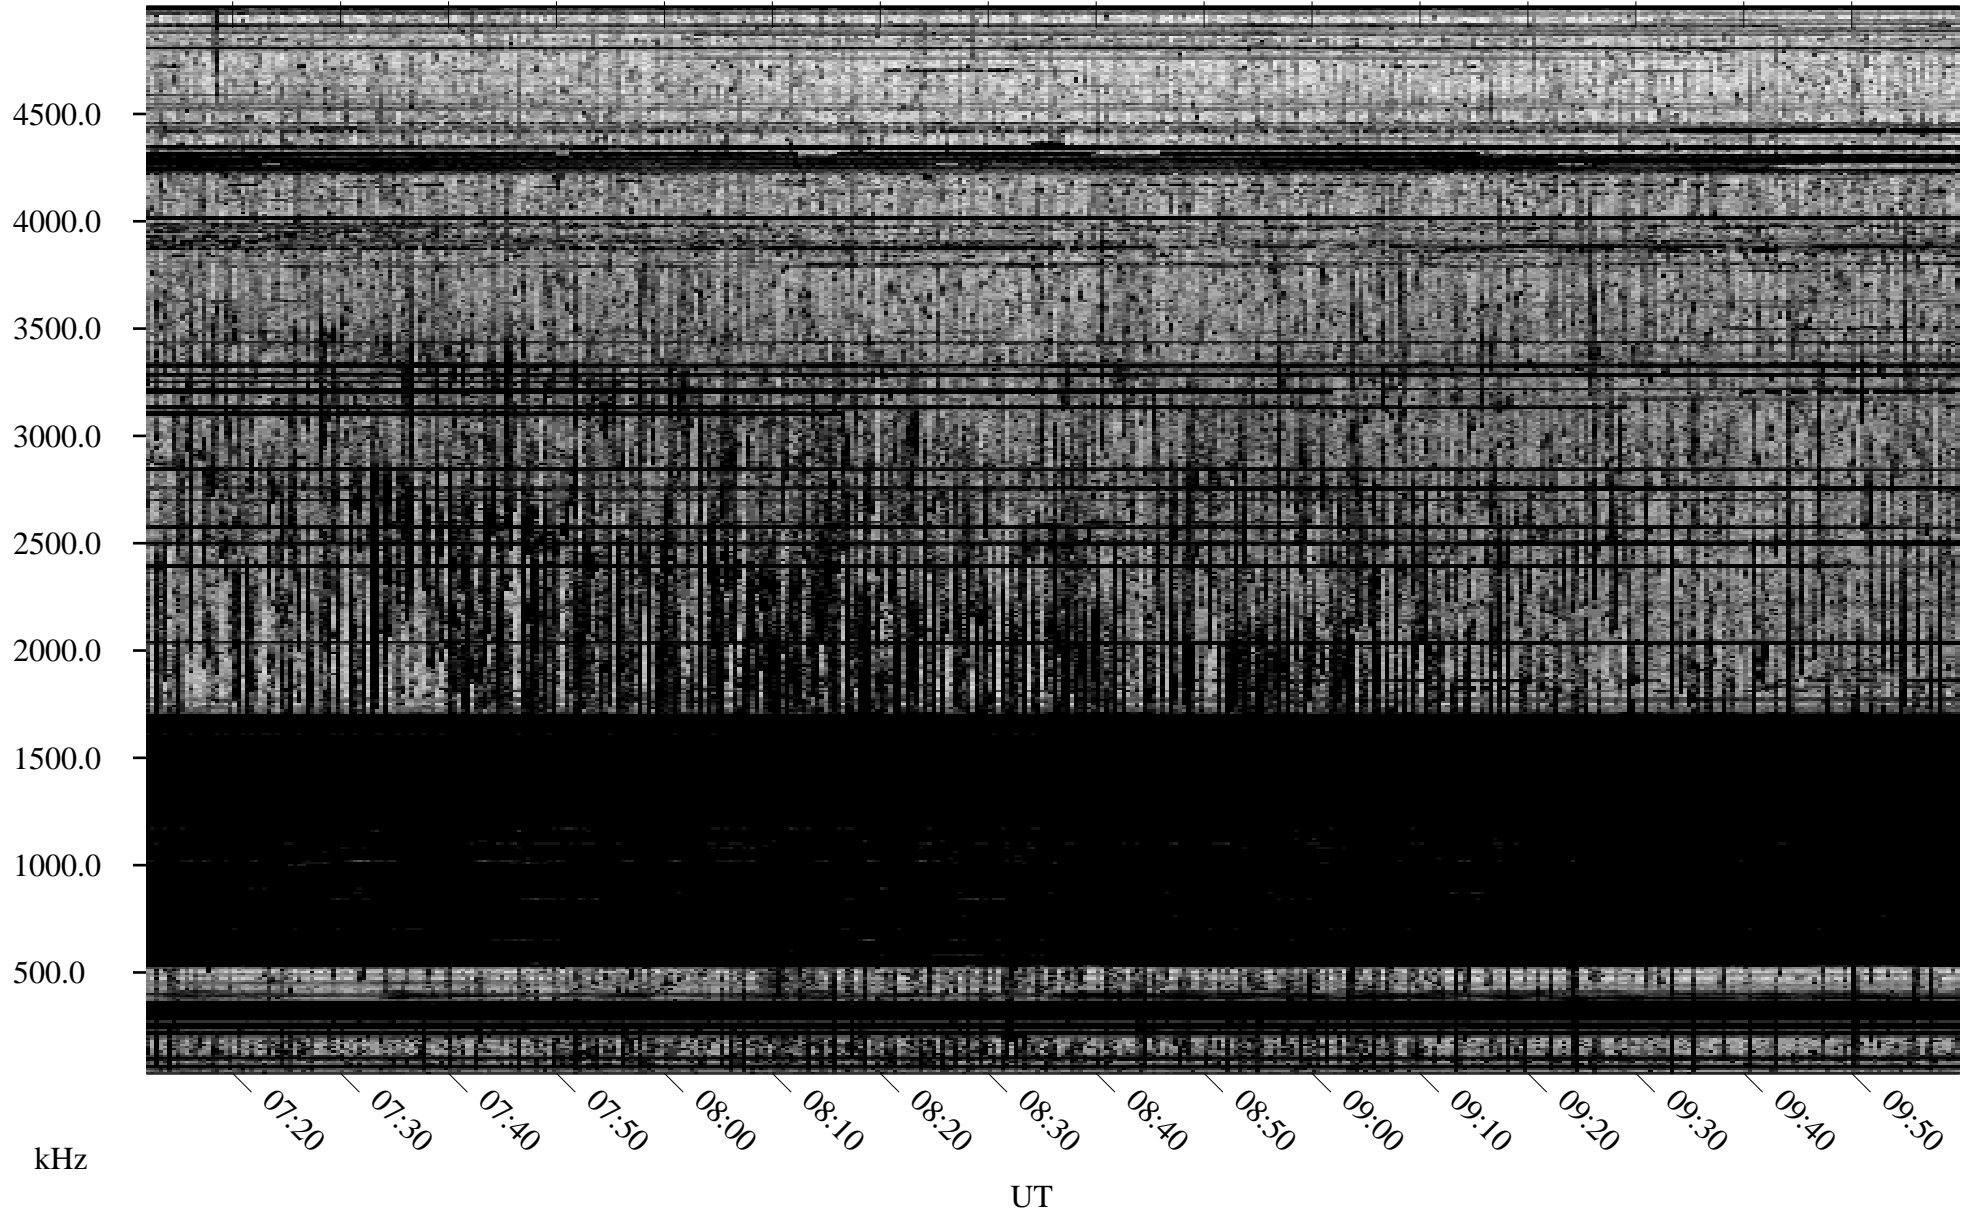

09/12/2004 Churchill, Manitoba

Linear Scale Black = 161 White = 15

ch04256l.r00m max_12

Page 1

09/12/2004 Churchill, Manitoba

Linear Scale Black = 161 White = 15

ch04256l.r00m max_12

Page 2

09/13/2004 Churchill, Manitoba

Linear Scale Black = 161 White = 15

ch04256l.r00m max_12

Page 3

09/13/2004 Churchill, Manitoba

Linear Scale Black = 161 White = 15

ch04256l.r00m max_12

Page 4

09/13/2004 Churchill, Manitoba

Linear Scale Black = 161 White = 15

ch04256l.r00m max_12

Page 5

09/13/2004 Churchill, Manitoba

Linear Scale Black = 161 White = 15

ch04256l.r00m max_12

Page 6

09/13/2004 Churchill, Manitoba

Linear Scale Black = 161 White = 15

ch04256l.r00m max_12

Page 7

09/13/2004 Churchill, Manitoba

Linear Scale Black = 161 White = 15

ch04256l.r00m max_12