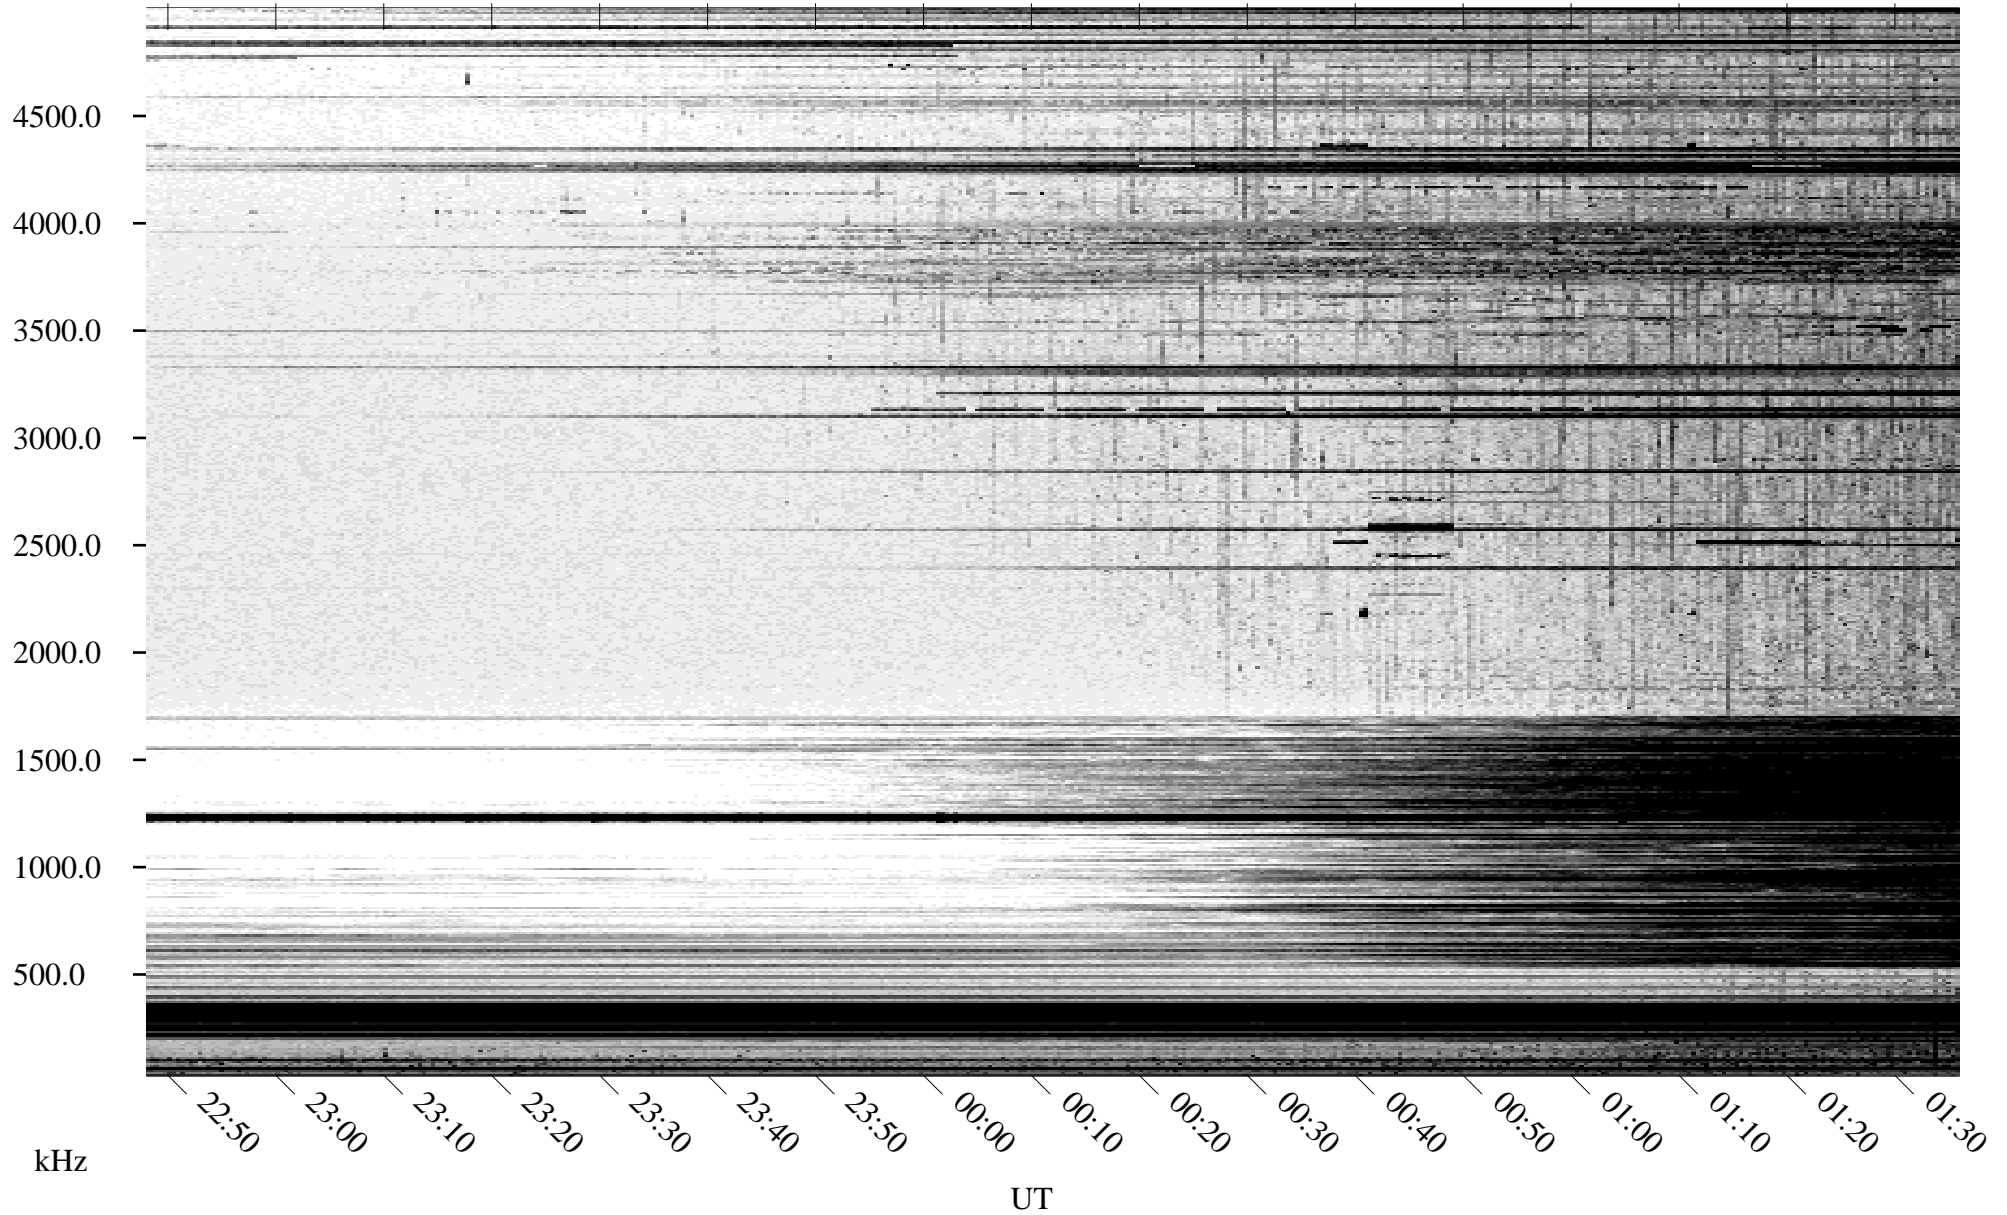

09/12/2004 Churchill, Manitoba

Linear Scale Black = 161 White = 15

ch04256l.r00m max_12

Page 1

09/12/2004 Churchill, Manitoba

Linear Scale Black = 161 White = 15

ch04256l.r00m max_12

Page 2

09/13/2004 Churchill, Manitoba

Linear Scale Black = 161 White = 15

ch04256l.r00m max_12

Page 3

09/13/2004 Churchill, Manitoba

Linear Scale Black = 161 White = 15

ch04256l.r00m max_12

Page 4

09/13/2004 Churchill, Manitoba

Linear Scale Black = 161 White = 15

ch04256l.r00m max_12

Page 5

09/13/2004 Churchill, Manitoba

Linear Scale Black = 161 White = 15

ch04256l.r00m max_12

Page 6

09/13/2004 Churchill, Manitoba

Linear Scale Black = 161 White = 15

ch04256l.r00m max_12

Page 7

09/13/2004 Churchill, Manitoba

Linear Scale Black = 161 White = 15

ch04256l.r00m max_12