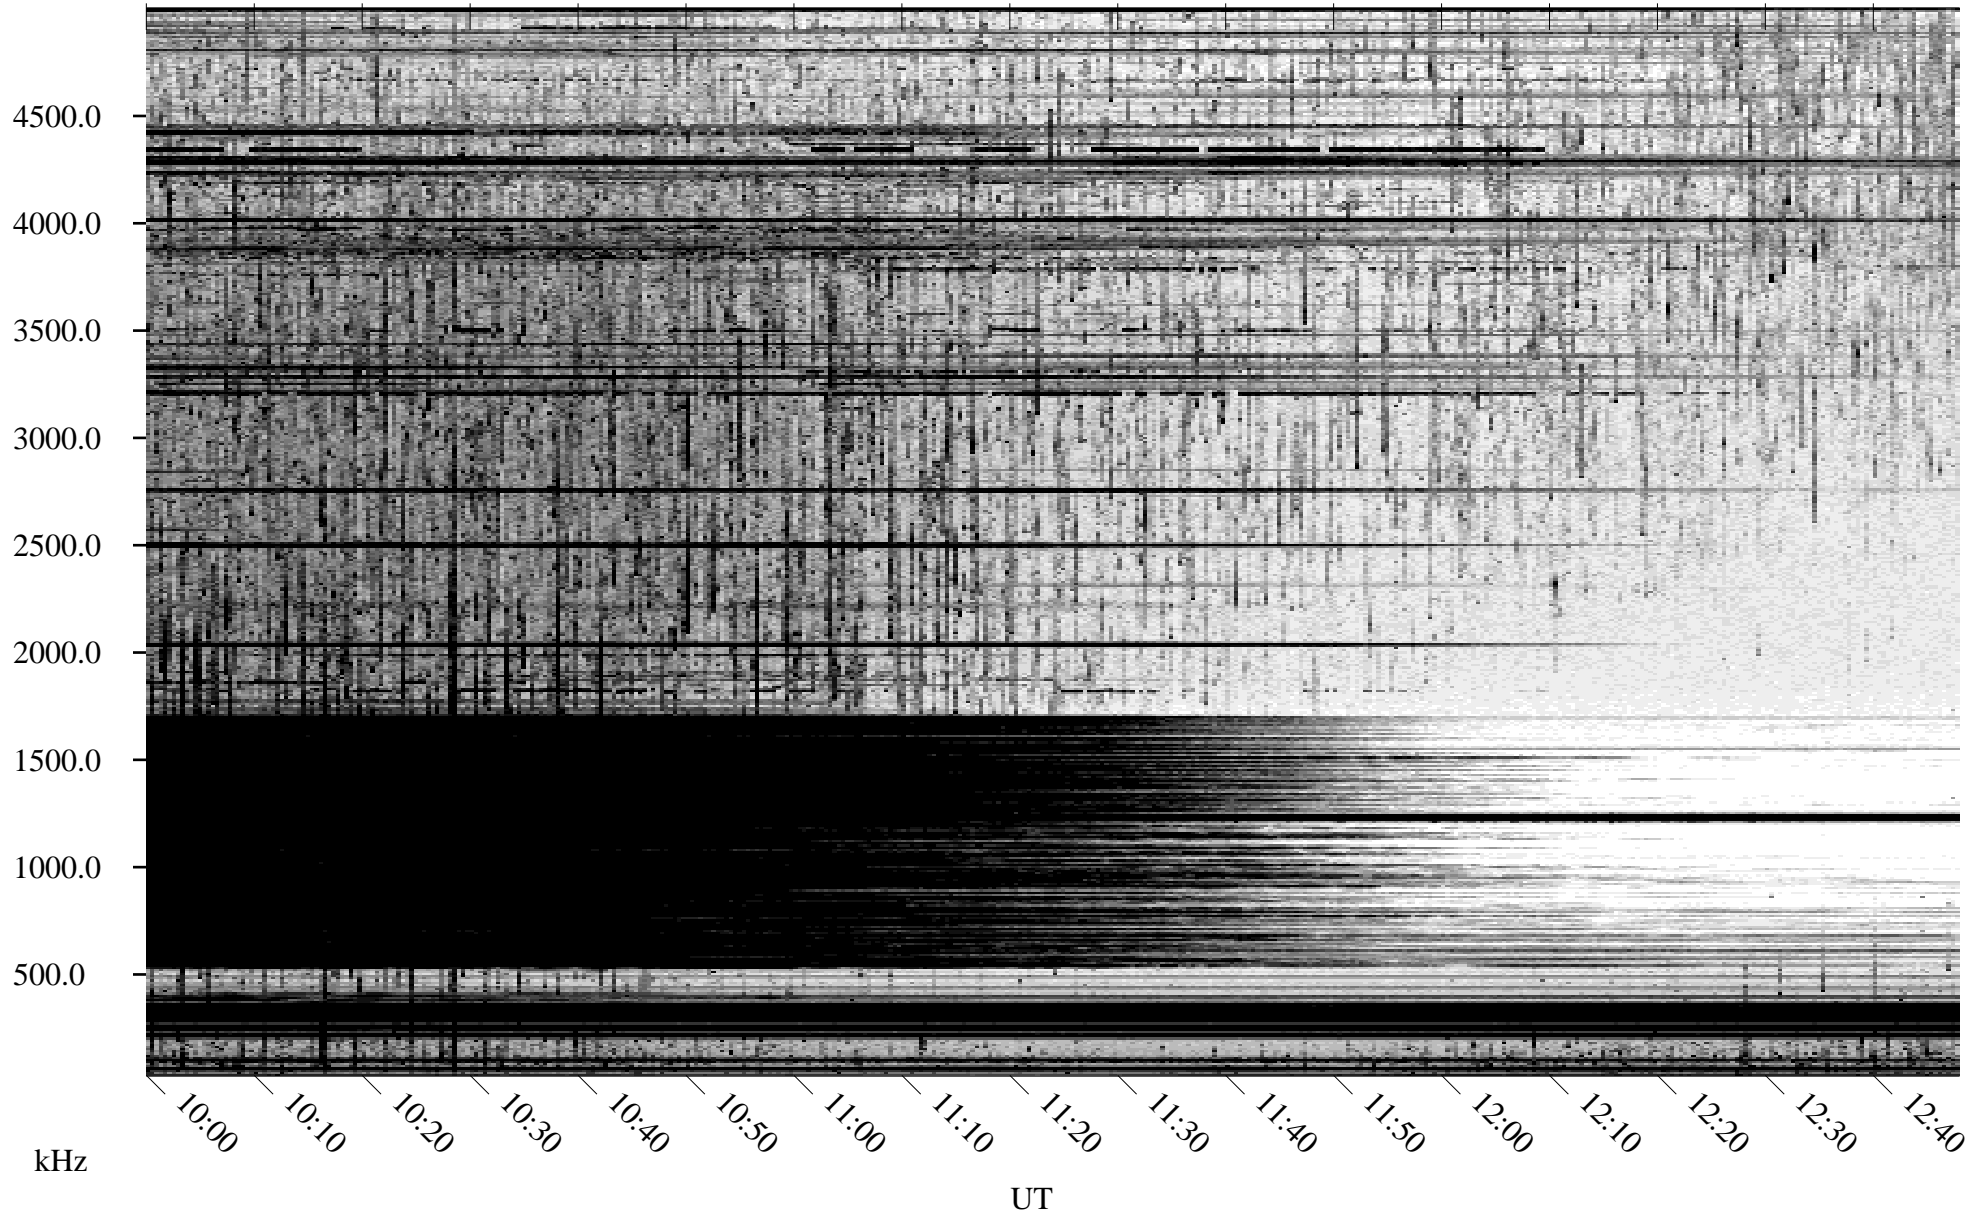

09/12/2004 Churchill, Manitoba

Linear Scale Black = 161 White = 15

ch04256l.r00m max_12

Page 1

09/12/2004 Churchill, Manitoba

Linear Scale Black = 161 White = 15

ch04256l.r00m max_12

Page 2

09/13/2004 Churchill, Manitoba

Linear Scale Black = 161 White = 15

ch04256l.r00m max_12

Page 3

09/13/2004 Churchill, Manitoba

Linear Scale Black = 161 White = 15

ch04256l.r00m max_12

Page 4

09/13/2004 Churchill, Manitoba

Linear Scale Black = 161 White = 15

ch04256l.r00m max_12

Page 5

09/13/2004 Churchill, Manitoba

Linear Scale Black = 161 White = 15

ch04256l.r00m max_12

Page 6

09/13/2004 Churchill, Manitoba

Linear Scale Black = 161 White = 15

ch04256l.r00m max_12

Page 7

09/13/2004 Churchill, Manitoba

Linear Scale Black = 161 White = 15

ch04256l.r00m max_12