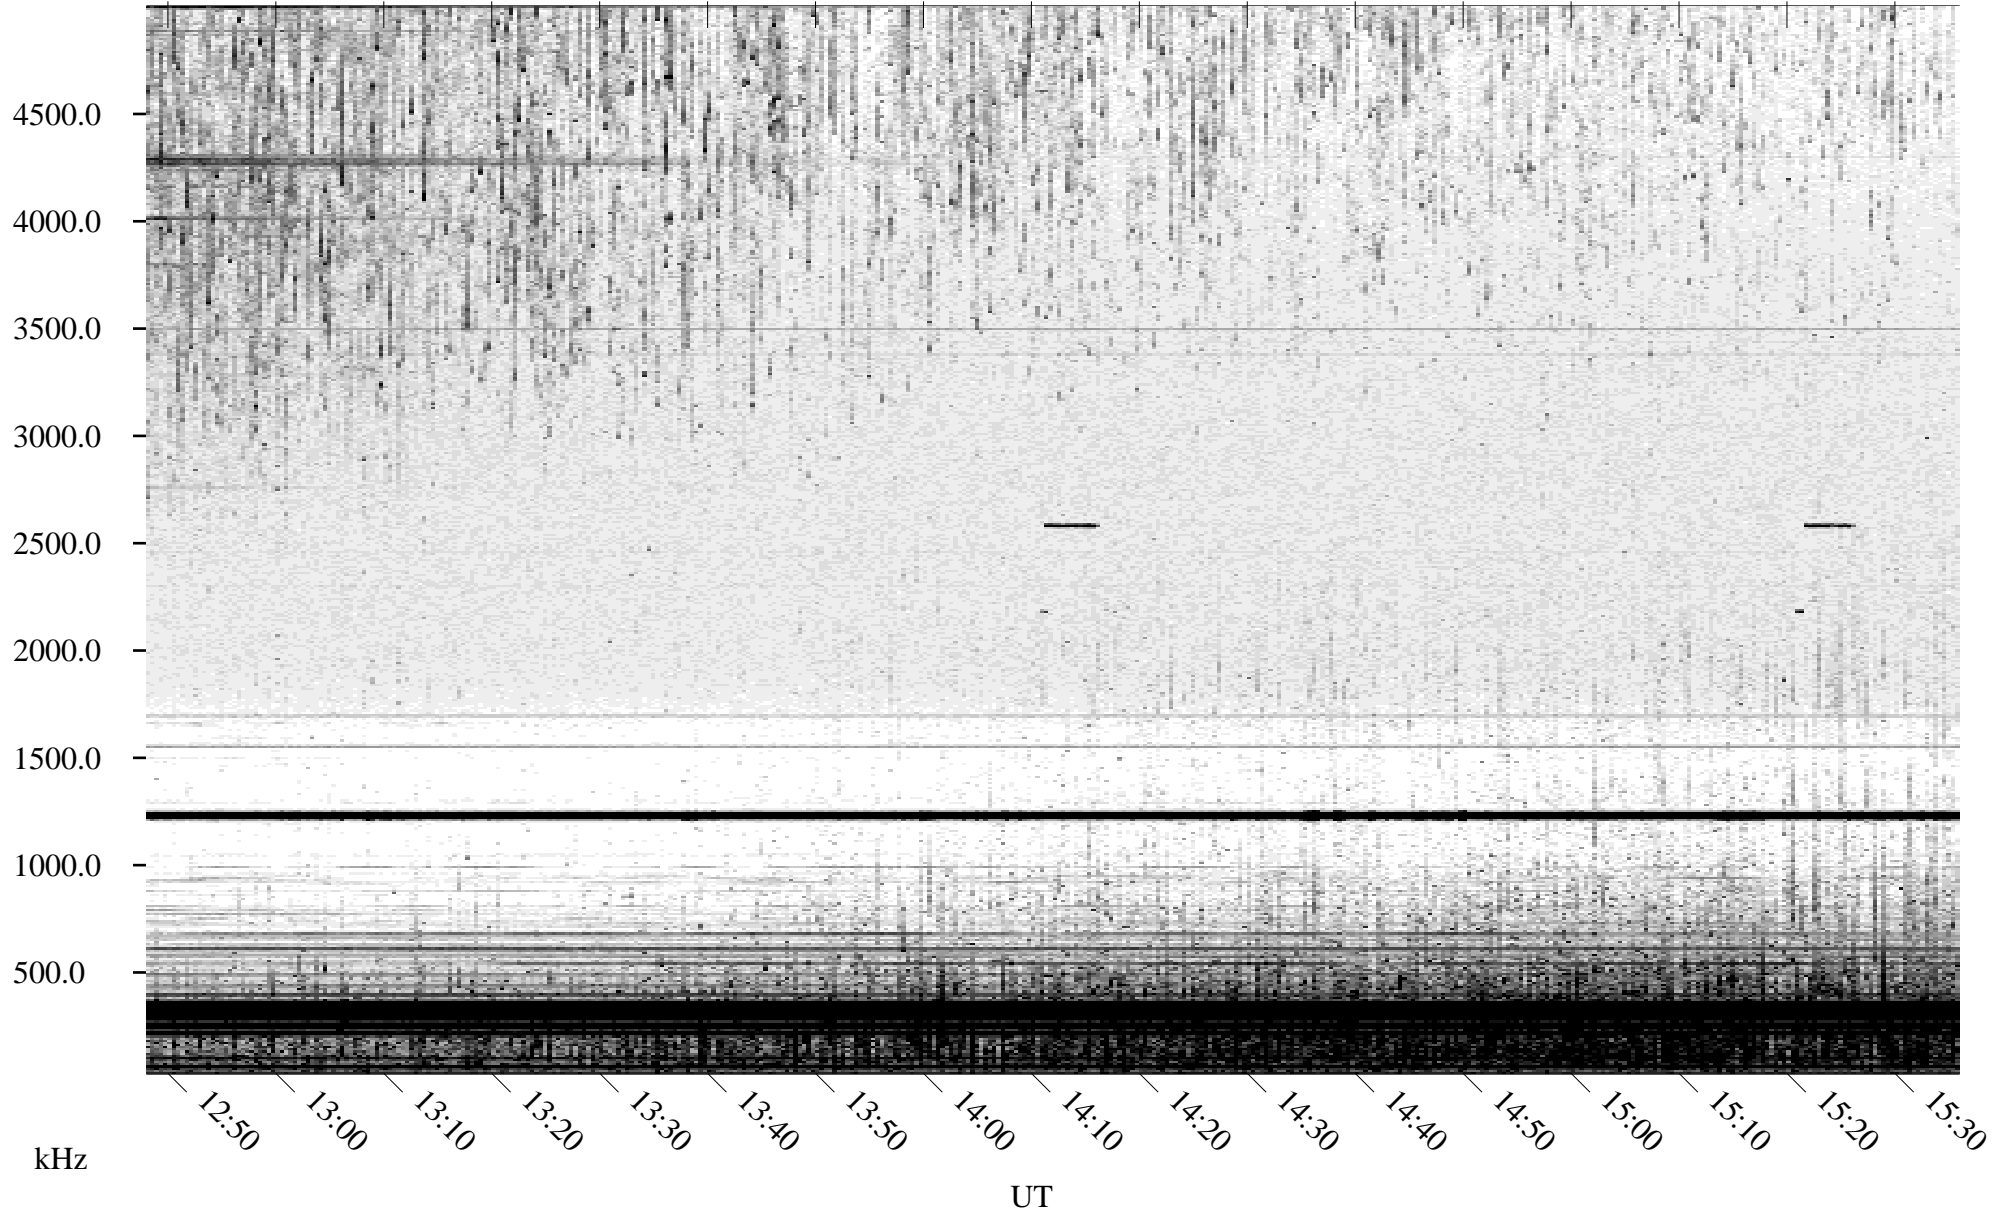

09/12/2004 Churchill, Manitoba

Linear Scale Black = 161 White = 15

ch04256l.r00m max_12

Page 1

09/12/2004 Churchill, Manitoba

Linear Scale Black = 161 White = 15

ch04256l.r00m max_12

Page 2

09/13/2004 Churchill, Manitoba

Linear Scale Black = 161 White = 15

ch04256l.r00m max_12

Page 3

09/13/2004 Churchill, Manitoba

Linear Scale Black = 161 White = 15

ch04256l.r00m max_12

Page 4

09/13/2004 Churchill, Manitoba

Linear Scale Black = 161 White = 15

ch04256l.r00m max_12

Page 5

09/13/2004 Churchill, Manitoba

Linear Scale Black = 161 White = 15

ch04256l.r00m max_12

Page 6

09/13/2004 Churchill, Manitoba

Linear Scale Black = 161 White = 15

ch04256l.r00m max_12

Page 7

09/13/2004 Churchill, Manitoba

Linear Scale Black = 161 White = 15

ch04256l.r00m max_12