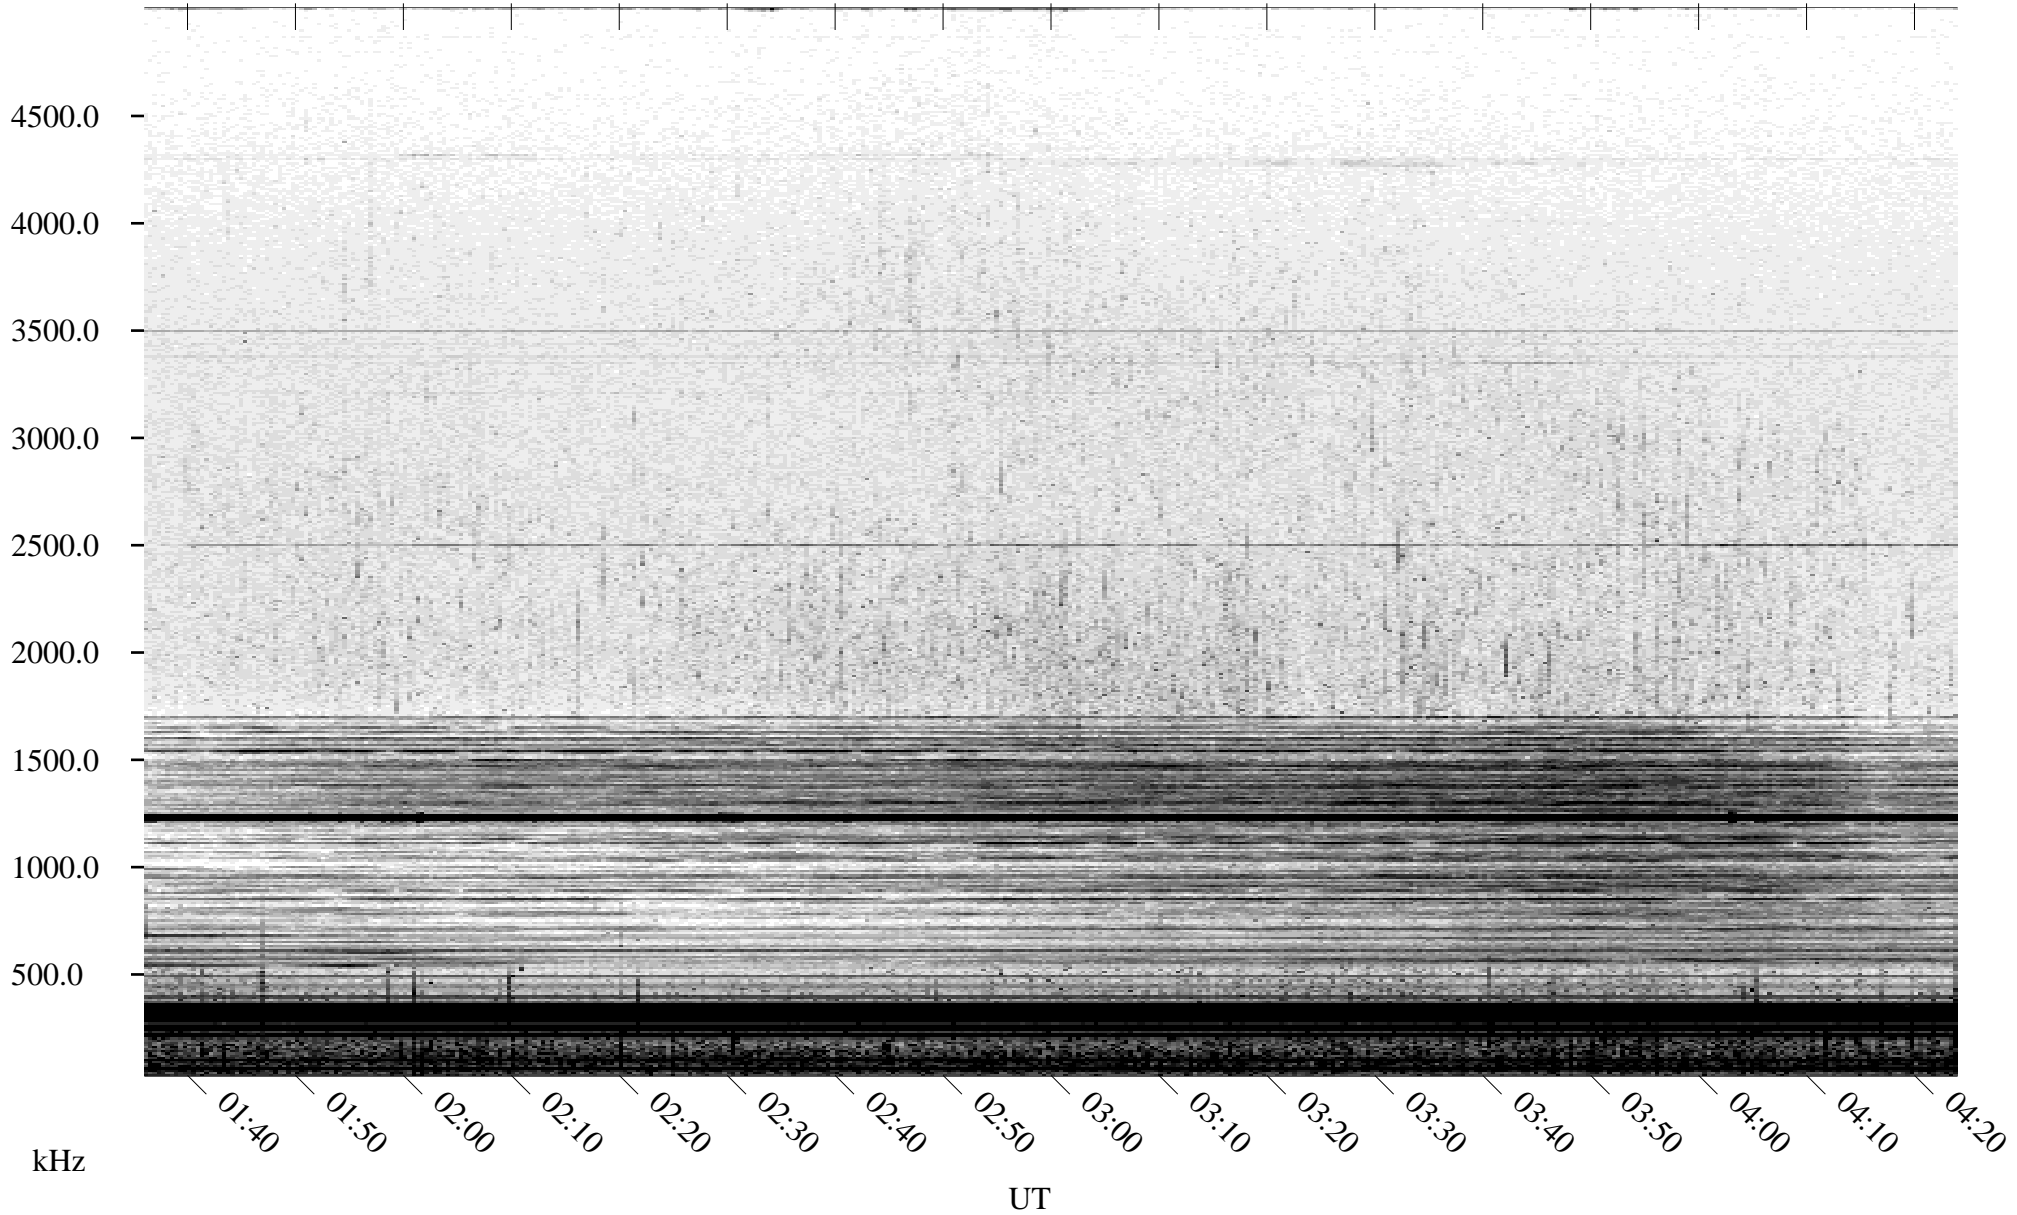

09/13/2004 Churchill, Manitoba

Linear Scale Black = 161 White = 15

ch04257l.r00m max_12

Page 1

09/13/2004 Churchill, Manitoba

Linear Scale

Black = 161

White = 15

ch04257l.r00m max_12

Page 2

09/14/2004 Churchill, Manitoba

Linear Scale Black = 161 White = 15

ch04257l.r00m max_12

Page 3

09/14/2004 Churchill, Manitoba

Linear Scale Black = 161 White = 15

ch04257l.r00m max_12

Page 4

09/14/2004 Churchill, Manitoba

Linear Scale Black = 161 White = 15

ch04257l.r00m max_12

Page 5

09/14/2004 Churchill, Manitoba

Linear Scale Black = 161 White = 15

ch04257l.r00m max_12

Page 6

09/14/2004 Churchill, Manitoba

Linear Scale Black = 161 White = 15

ch04257l.r00m max_12

Page 7

09/14/2004 Churchill, Manitoba

Linear Scale Black = 161 White = 15