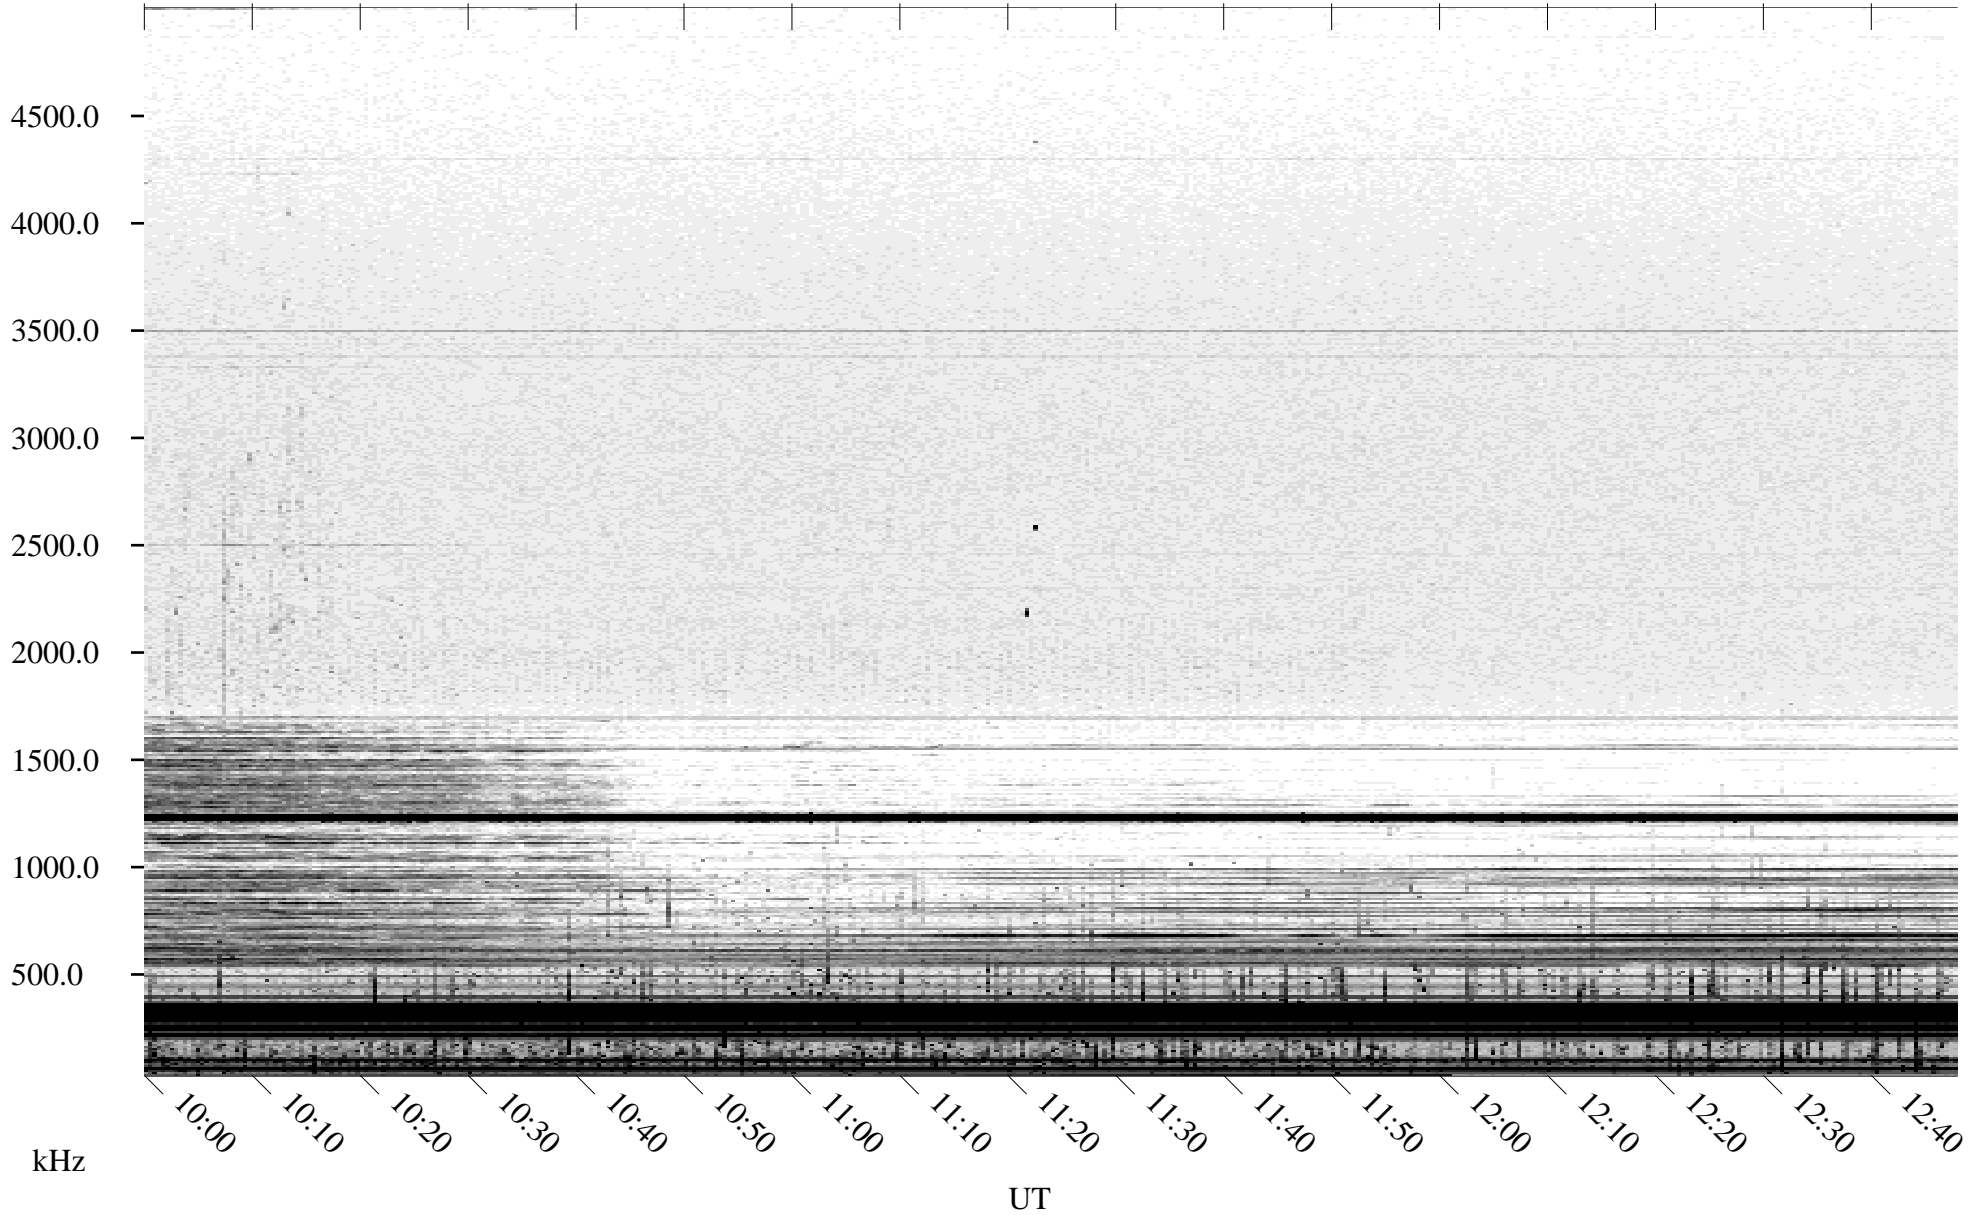

09/13/2004 Churchill, Manitoba

Linear Scale Black = 161 White = 15

ch04257l.r00m max_12

Page 1

09/13/2004 Churchill, Manitoba

Linear Scale

Black = 161

White = 15

ch04257l.r00m max_12

Page 2

09/14/2004 Churchill, Manitoba

Linear Scale Black = 161 White = 15

ch04257l.r00m max_12

Page 3

09/14/2004 Churchill, Manitoba

Linear Scale Black = 161 White = 15

ch04257l.r00m max_12

Page 4

09/14/2004 Churchill, Manitoba

Linear Scale Black = 161 White = 15

ch04257l.r00m max_12

Page 5

09/14/2004 Churchill, Manitoba

Linear Scale Black = 161 White = 15

ch04257l.r00m max_12

Page 6

09/14/2004 Churchill, Manitoba

Linear Scale Black = 161 White = 15

ch04257l.r00m max_12

Page 7

09/14/2004 Churchill, Manitoba

Linear Scale Black = 161 White = 15