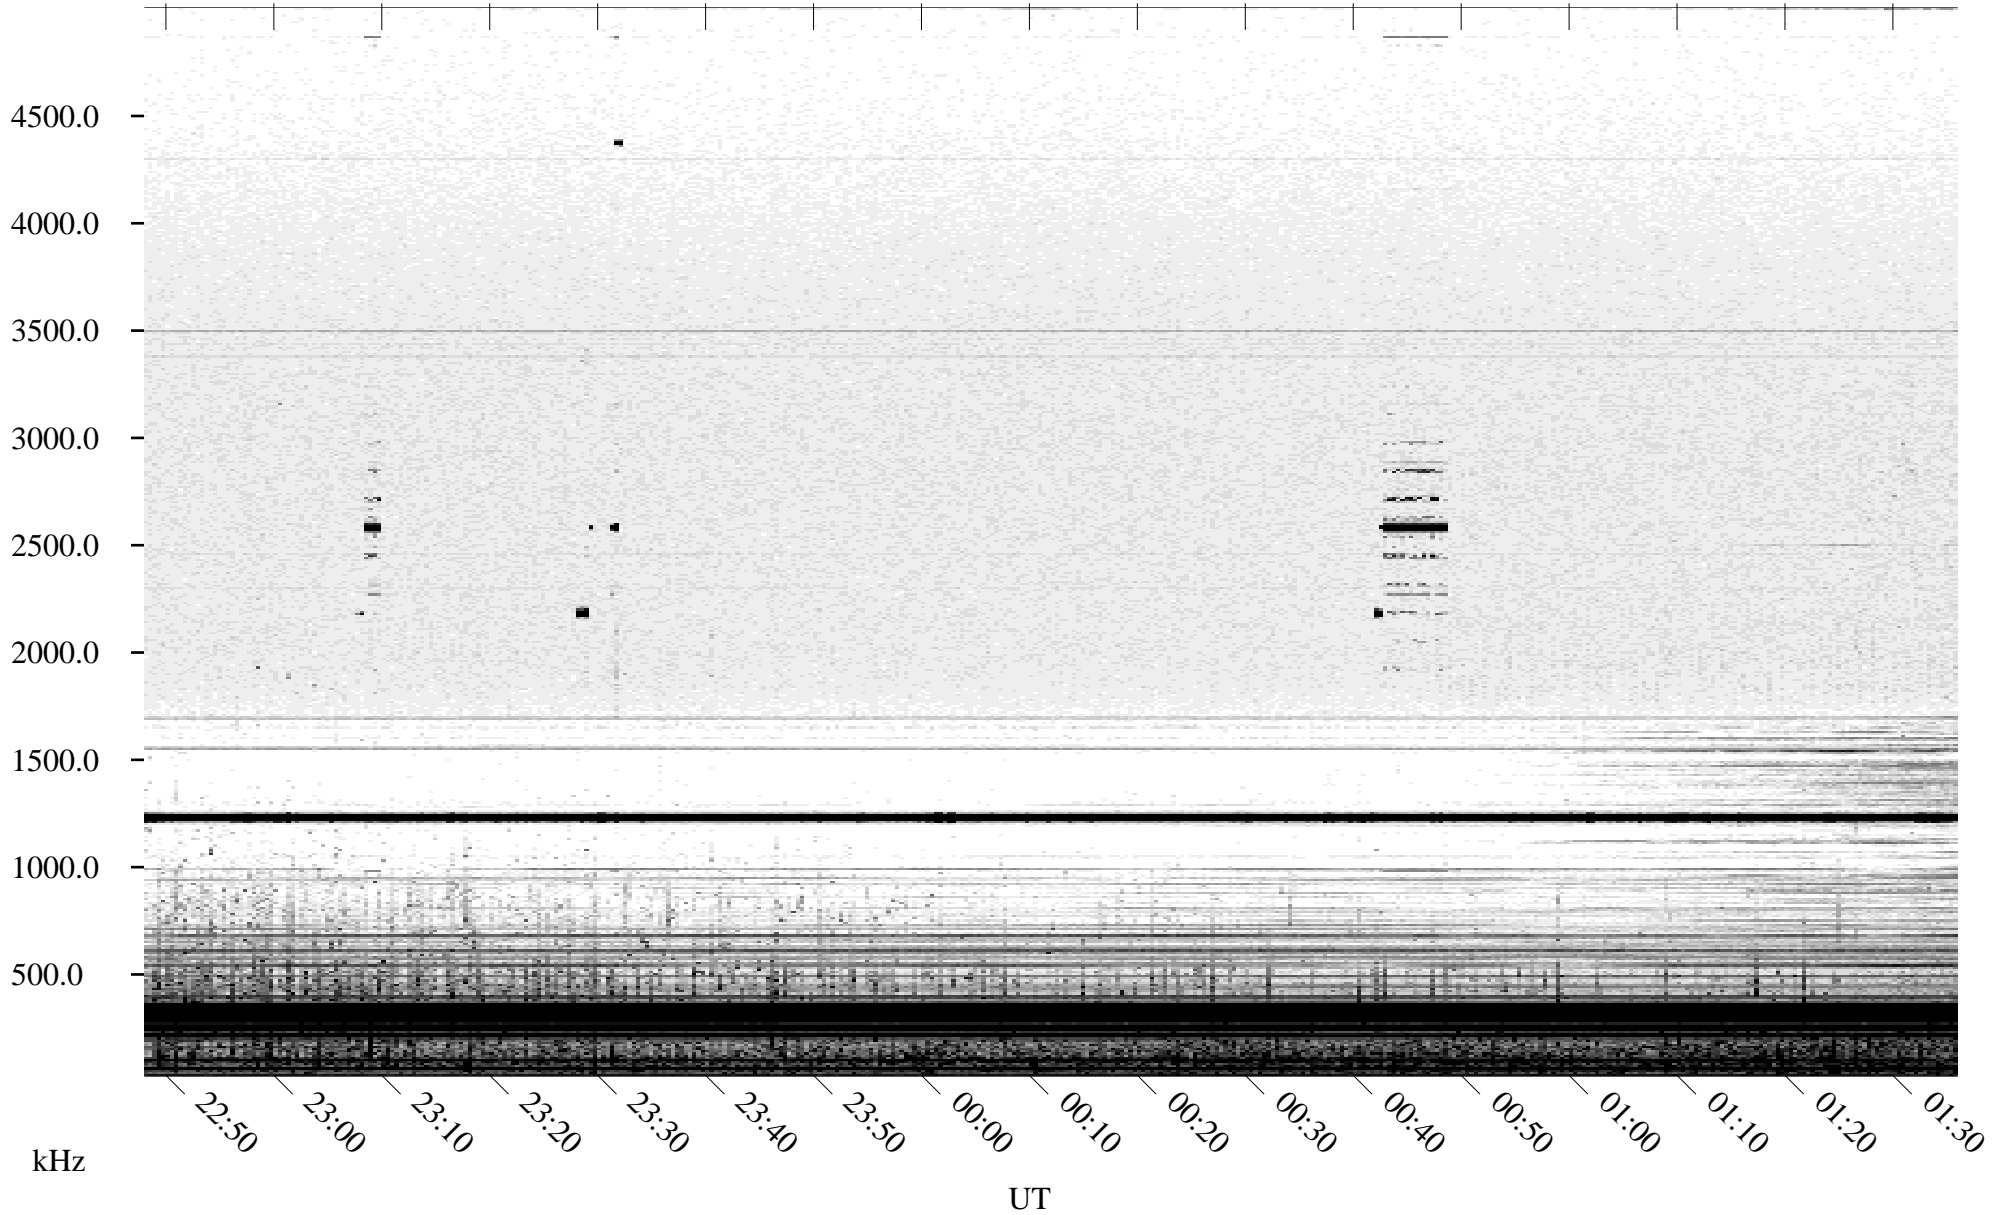

09/13/2004 Churchill, Manitoba

Linear Scale Black = 161 White = 15

ch04257l.r00m max_12

Page 1

09/13/2004 Churchill, Manitoba

Linear Scale

Black = 161

White = 15

ch04257l.r00m max_12

Page 2

09/14/2004 Churchill, Manitoba

Linear Scale Black = 161 White = 15

ch04257l.r00m max_12

Page 3

09/14/2004 Churchill, Manitoba

Linear Scale Black = 161 White = 15

ch04257l.r00m max_12

Page 4

09/14/2004 Churchill, Manitoba

Linear Scale Black = 161 White = 15

ch04257l.r00m max_12

Page 5

09/14/2004 Churchill, Manitoba

Linear Scale Black = 161 White = 15

ch04257l.r00m max_12

Page 6

09/14/2004 Churchill, Manitoba

Linear Scale Black = 161 White = 15

ch04257l.r00m max_12

Page 7

09/14/2004 Churchill, Manitoba

Linear Scale Black = 161 White = 15