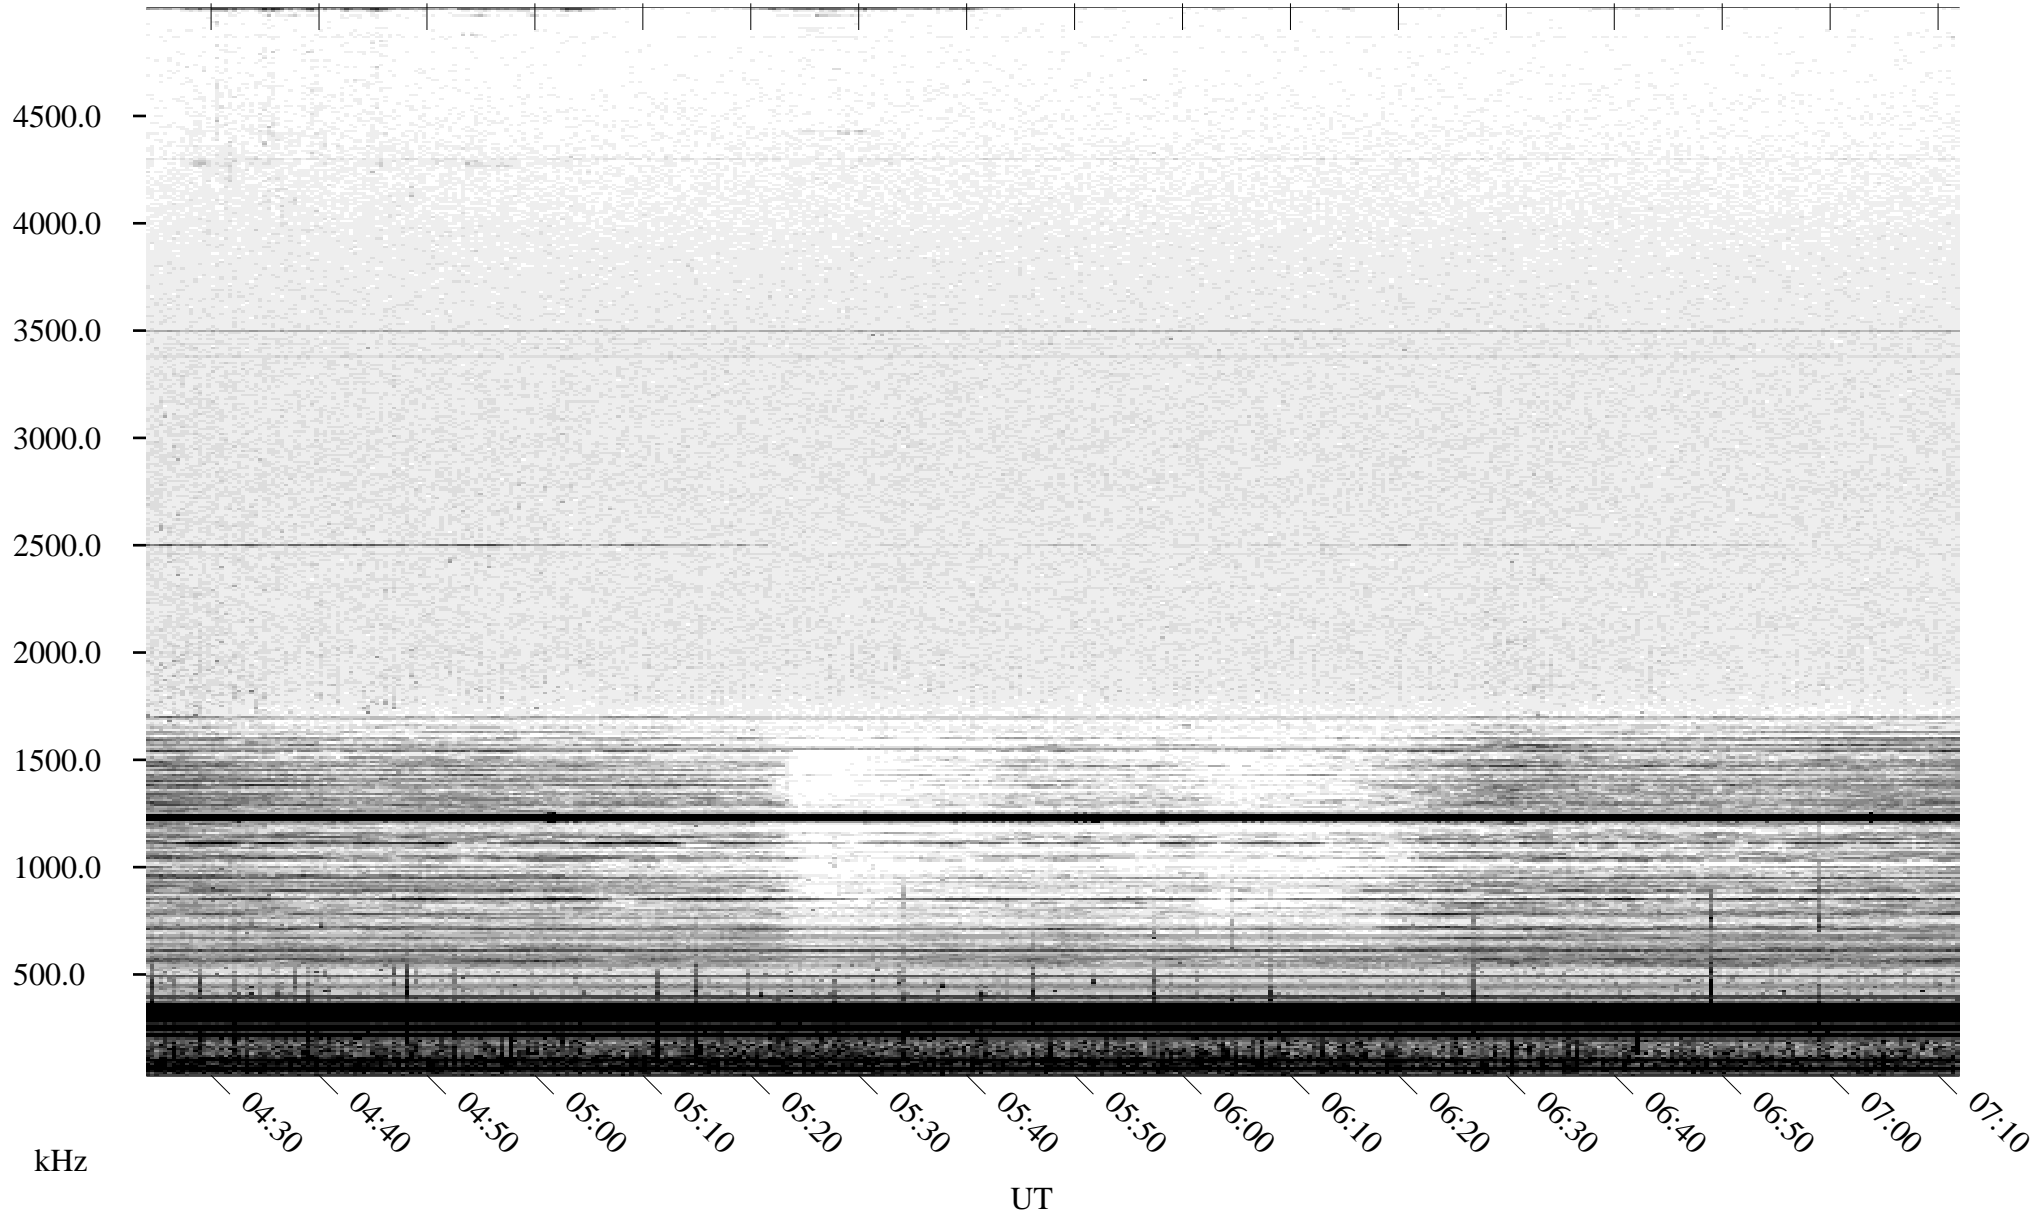

09/13/2004 Churchill, Manitoba

Linear Scale Black = 161 White = 15

ch04257l.r00m max_12

Page 1

09/13/2004 Churchill, Manitoba

Linear Scale

Black = 161

White = 15

ch04257l.r00m max_12

Page 2

09/14/2004 Churchill, Manitoba

Linear Scale Black = 161 White = 15

ch04257l.r00m max_12

Page 3

09/14/2004 Churchill, Manitoba

Linear Scale Black = 161 White = 15

ch04257l.r00m max_12

Page 4

09/14/2004 Churchill, Manitoba

Linear Scale Black = 161 White = 15

ch04257l.r00m max_12

Page 5

09/14/2004 Churchill, Manitoba

Linear Scale Black = 161 White = 15

ch04257l.r00m max_12

Page 6

09/14/2004 Churchill, Manitoba

Linear Scale Black = 161 White = 15

ch04257l.r00m max_12

Page 7

09/14/2004 Churchill, Manitoba

Linear Scale Black = 161 White = 15