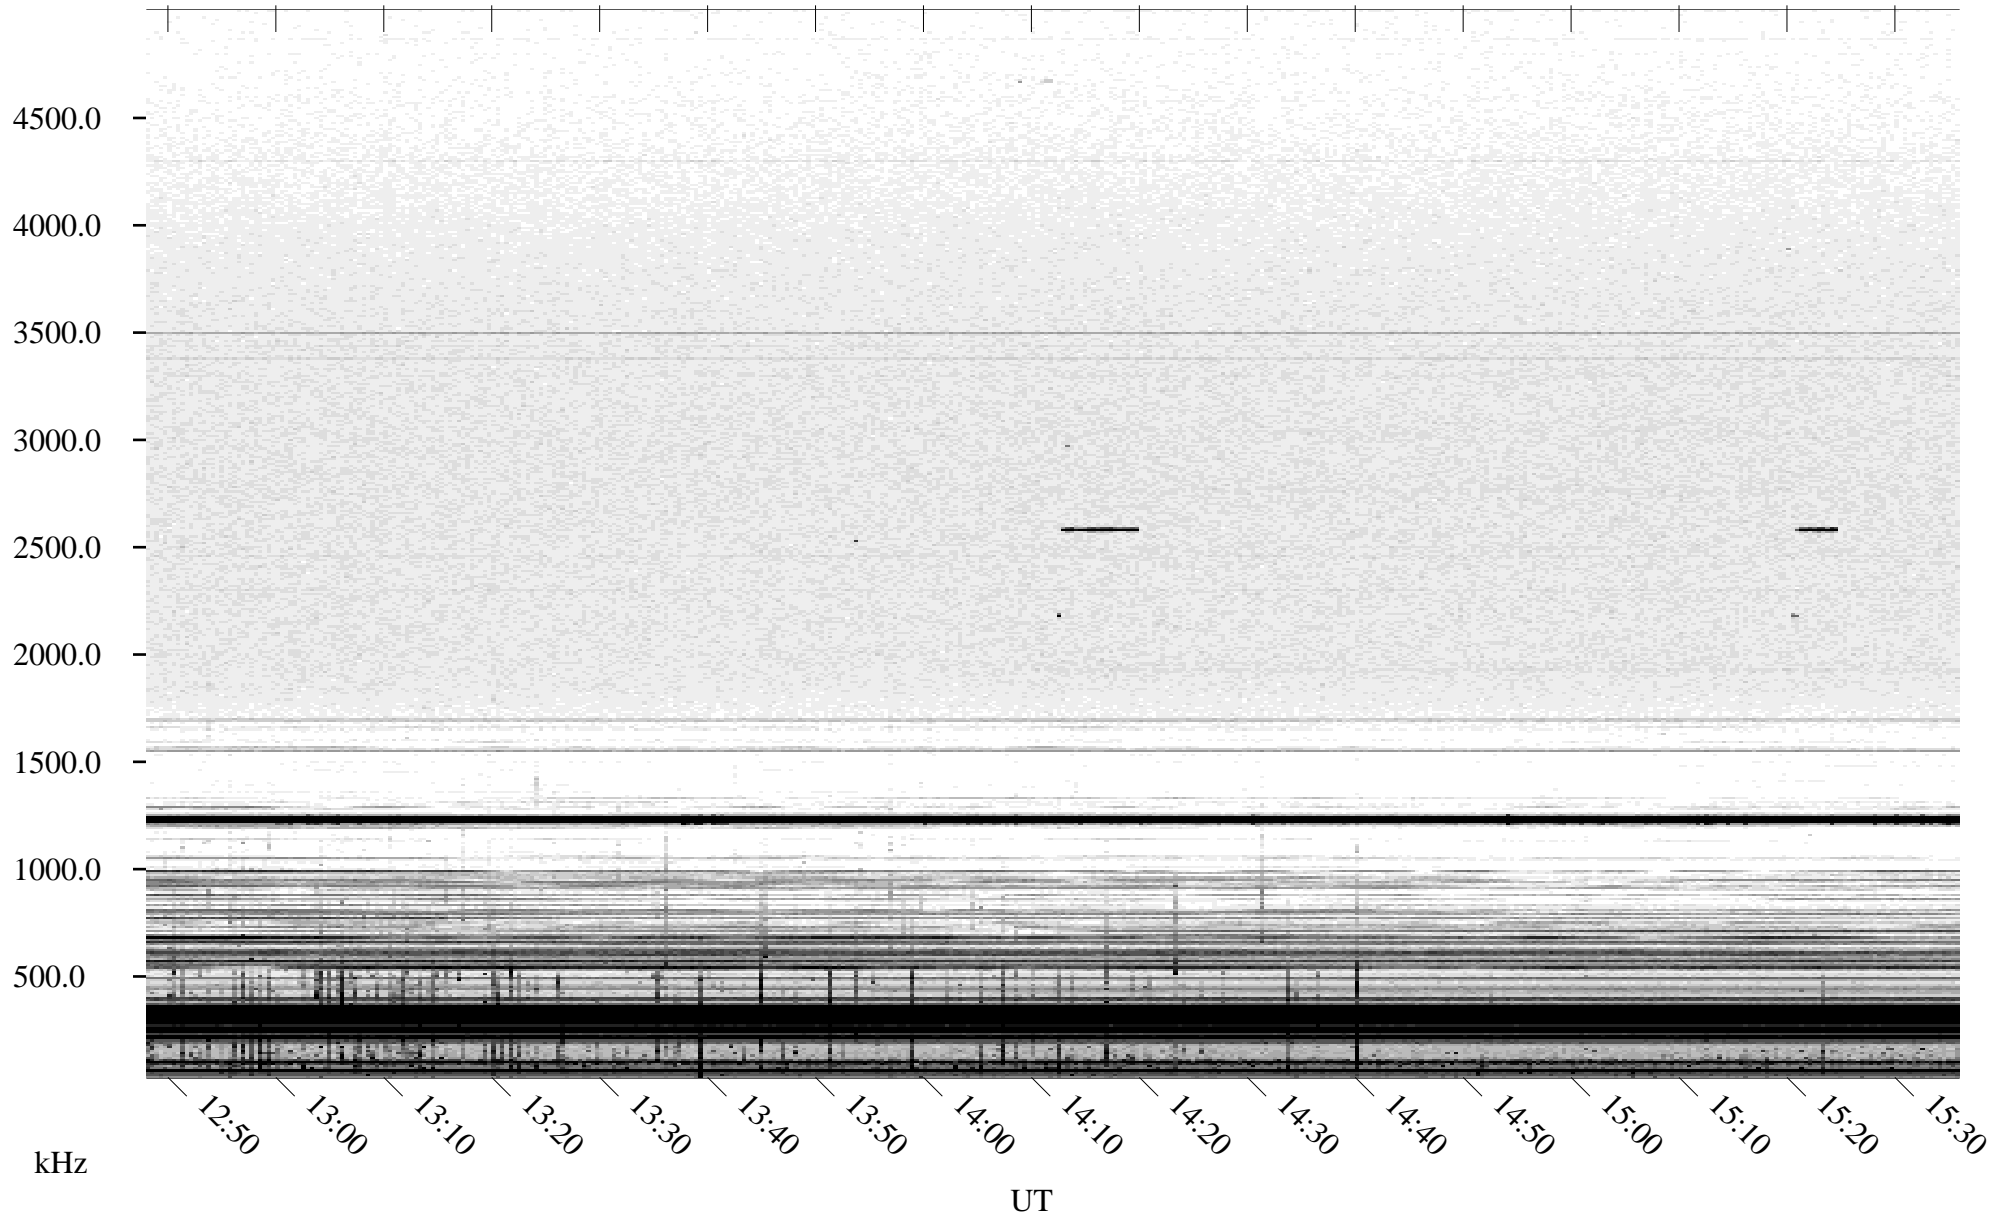

09/13/2004 Churchill, Manitoba

Linear Scale Black = 161 White = 15

ch04257l.r00m max_12

Page 1

09/13/2004 Churchill, Manitoba

Linear Scale

Black = 161

White = 15

ch04257l.r00m max_12

Page 2

09/14/2004 Churchill, Manitoba

Linear Scale Black = 161 White = 15

ch04257l.r00m max_12

Page 3

09/14/2004 Churchill, Manitoba

Linear Scale Black = 161 White = 15

ch04257l.r00m max_12

Page 4

09/14/2004 Churchill, Manitoba

Linear Scale Black = 161 White = 15

ch04257l.r00m max_12

Page 5

09/14/2004 Churchill, Manitoba

Linear Scale Black = 161 White = 15

ch04257l.r00m max_12

Page 6

09/14/2004 Churchill, Manitoba

Linear Scale Black = 161 White = 15

ch04257l.r00m max_12

Page 7

09/14/2004 Churchill, Manitoba

Linear Scale Black = 161 White = 15