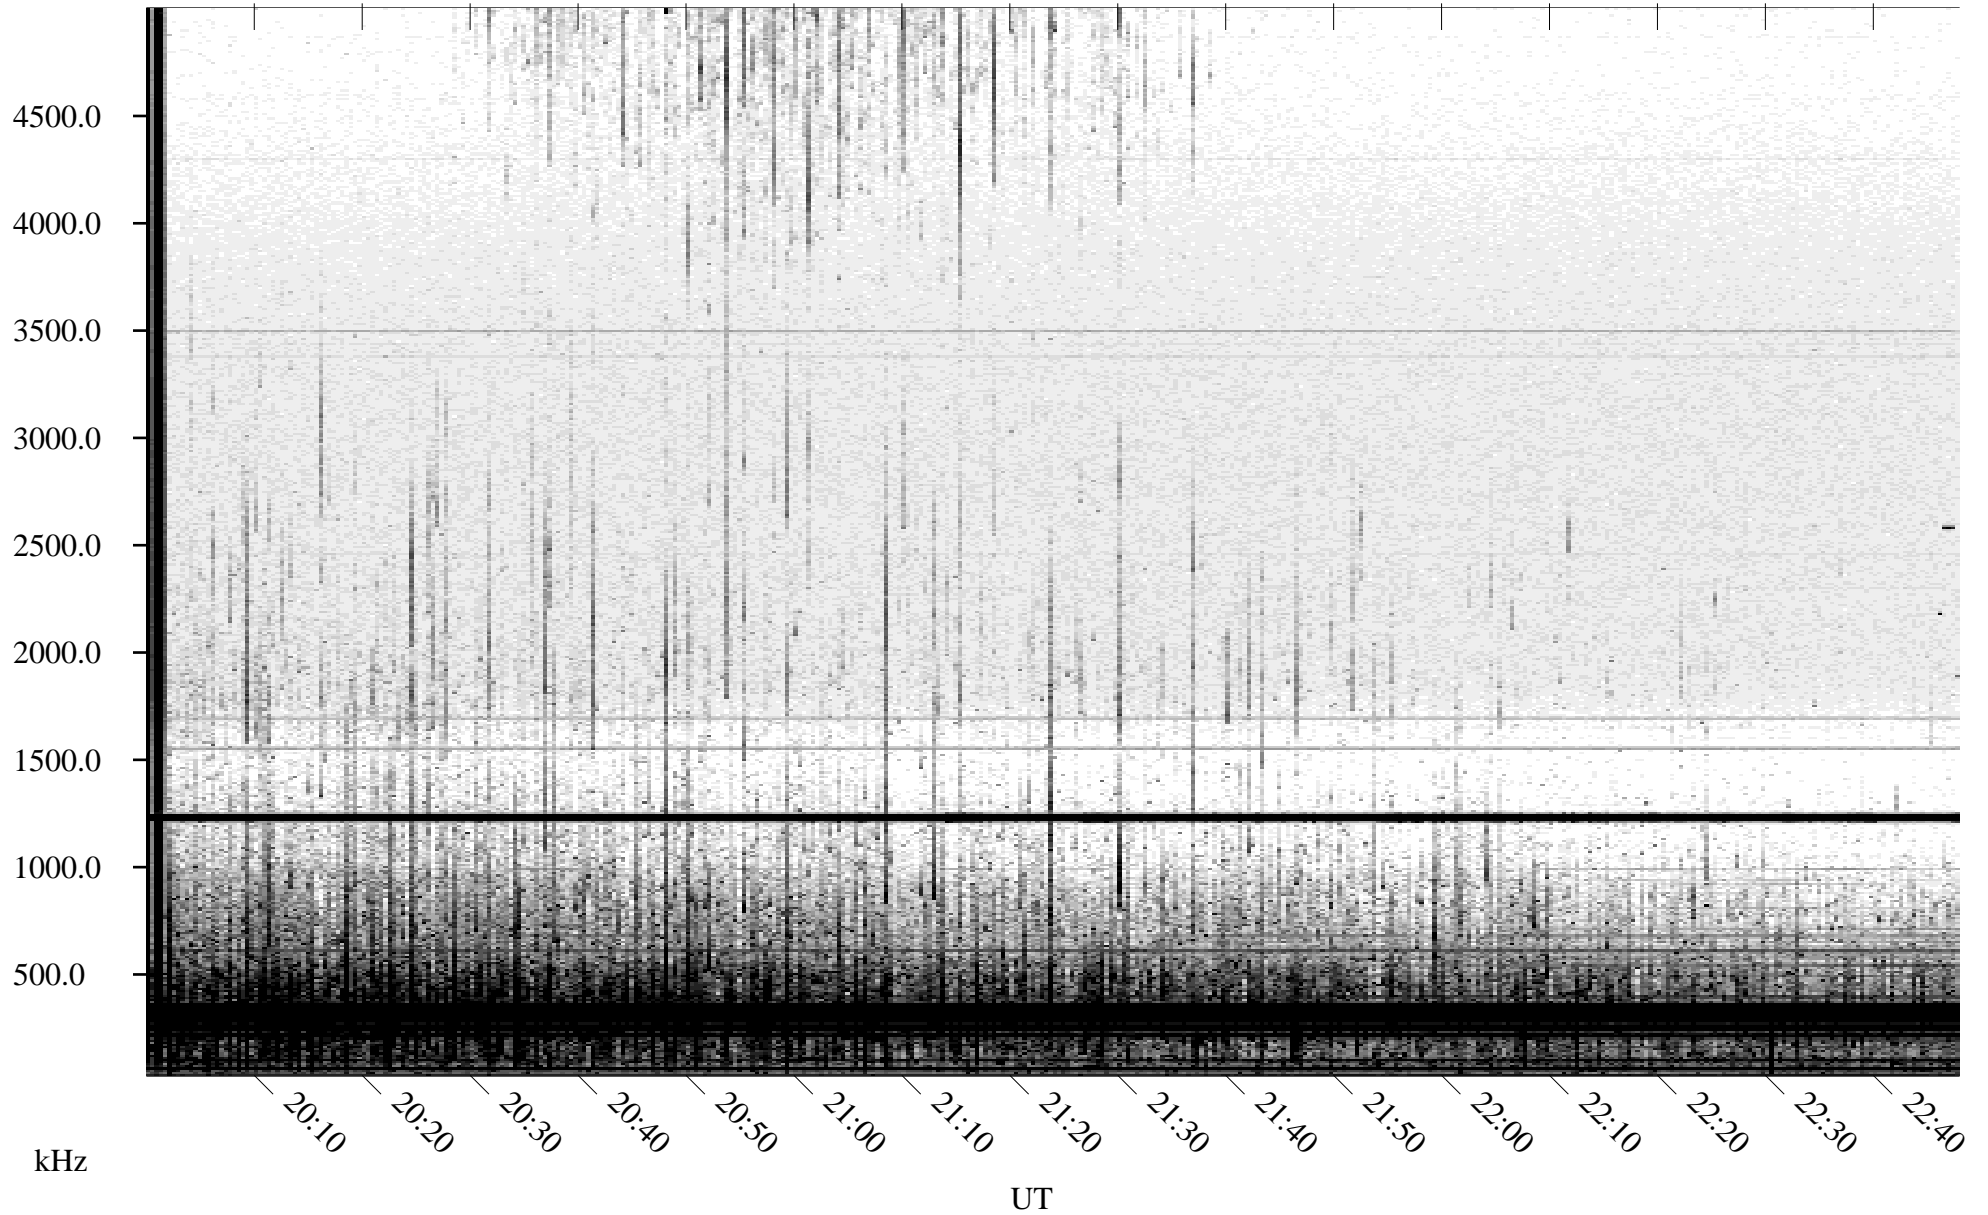

09/13/2004 Churchill, Manitoba

Linear Scale Black = 161 White = 15

ch04257l.r00m max_12

Page 1

09/13/2004 Churchill, Manitoba

Linear Scale

Black = 161

White = 15

ch04257l.r00m max_12

Page 2

09/14/2004 Churchill, Manitoba

Linear Scale Black = 161 White = 15

ch04257l.r00m max_12

Page 3

09/14/2004 Churchill, Manitoba

Linear Scale Black = 161 White = 15

ch04257l.r00m max_12

Page 4

09/14/2004 Churchill, Manitoba

Linear Scale Black = 161 White = 15

ch04257l.r00m max_12

Page 5

09/14/2004 Churchill, Manitoba

Linear Scale Black = 161 White = 15

ch04257l.r00m max_12

Page 6

09/14/2004 Churchill, Manitoba

Linear Scale Black = 161 White = 15

ch04257l.r00m max_12

Page 7

09/14/2004 Churchill, Manitoba

Linear Scale Black = 161 White = 15