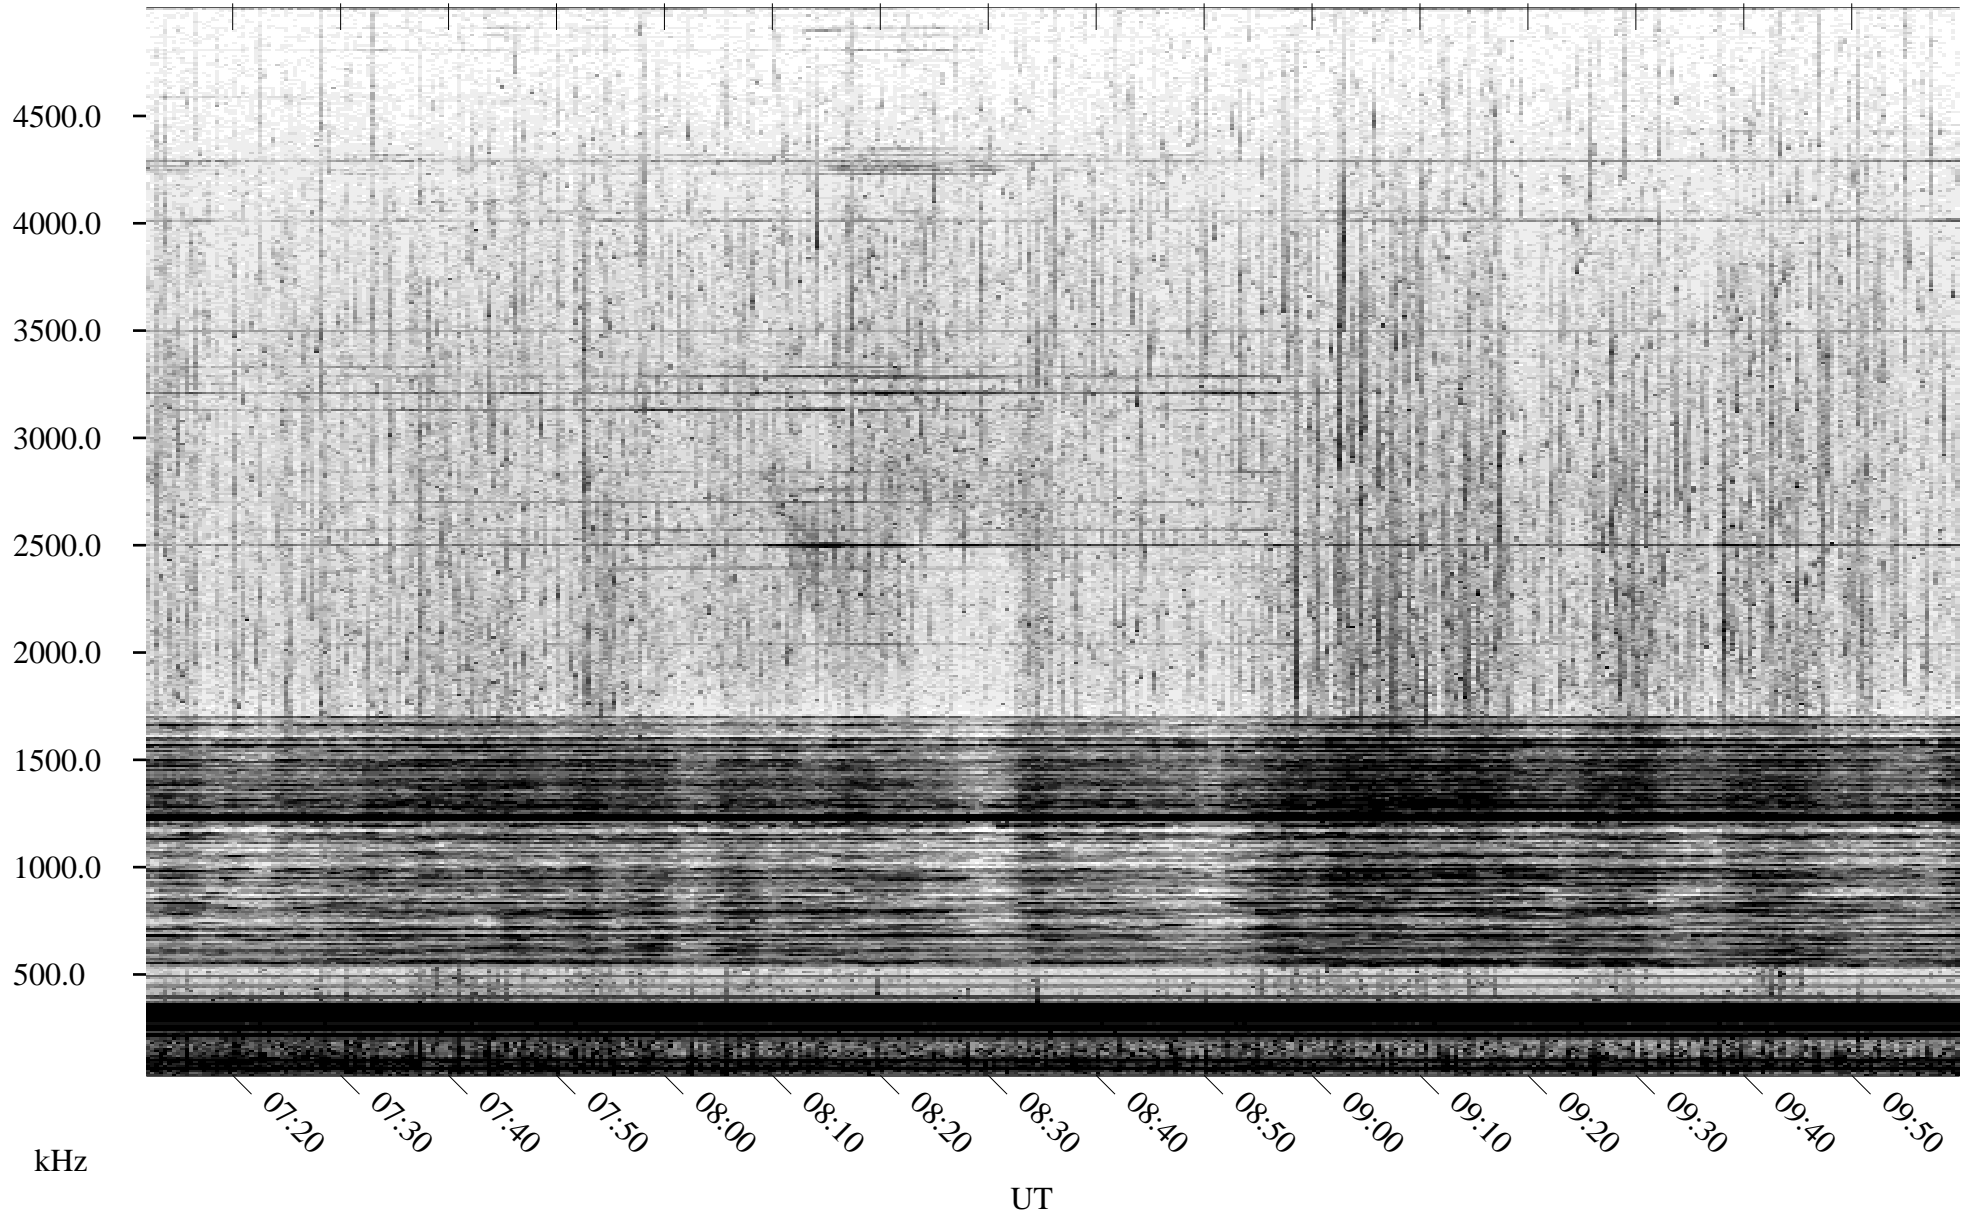

# 09/14/2004 Churchill, Manitoba

Linear Scale    Black = 161    White = 15

ch04258l.r00m max\_12

Page 1

# 09/15/2004 Churchill, Manitoba

Linear Scale    Black = 161    White = 15

ch04258l.r00m max\_12

Page 3

# 09/15/2004 Churchill, Manitoba

Linear Scale    Black = 161    White = 15

ch04258l.r00m max\_12

Page 4

# 09/15/2004 Churchill, Manitoba

Linear Scale    Black = 161    White = 15

ch04258l.r00m max\_12

Page 5