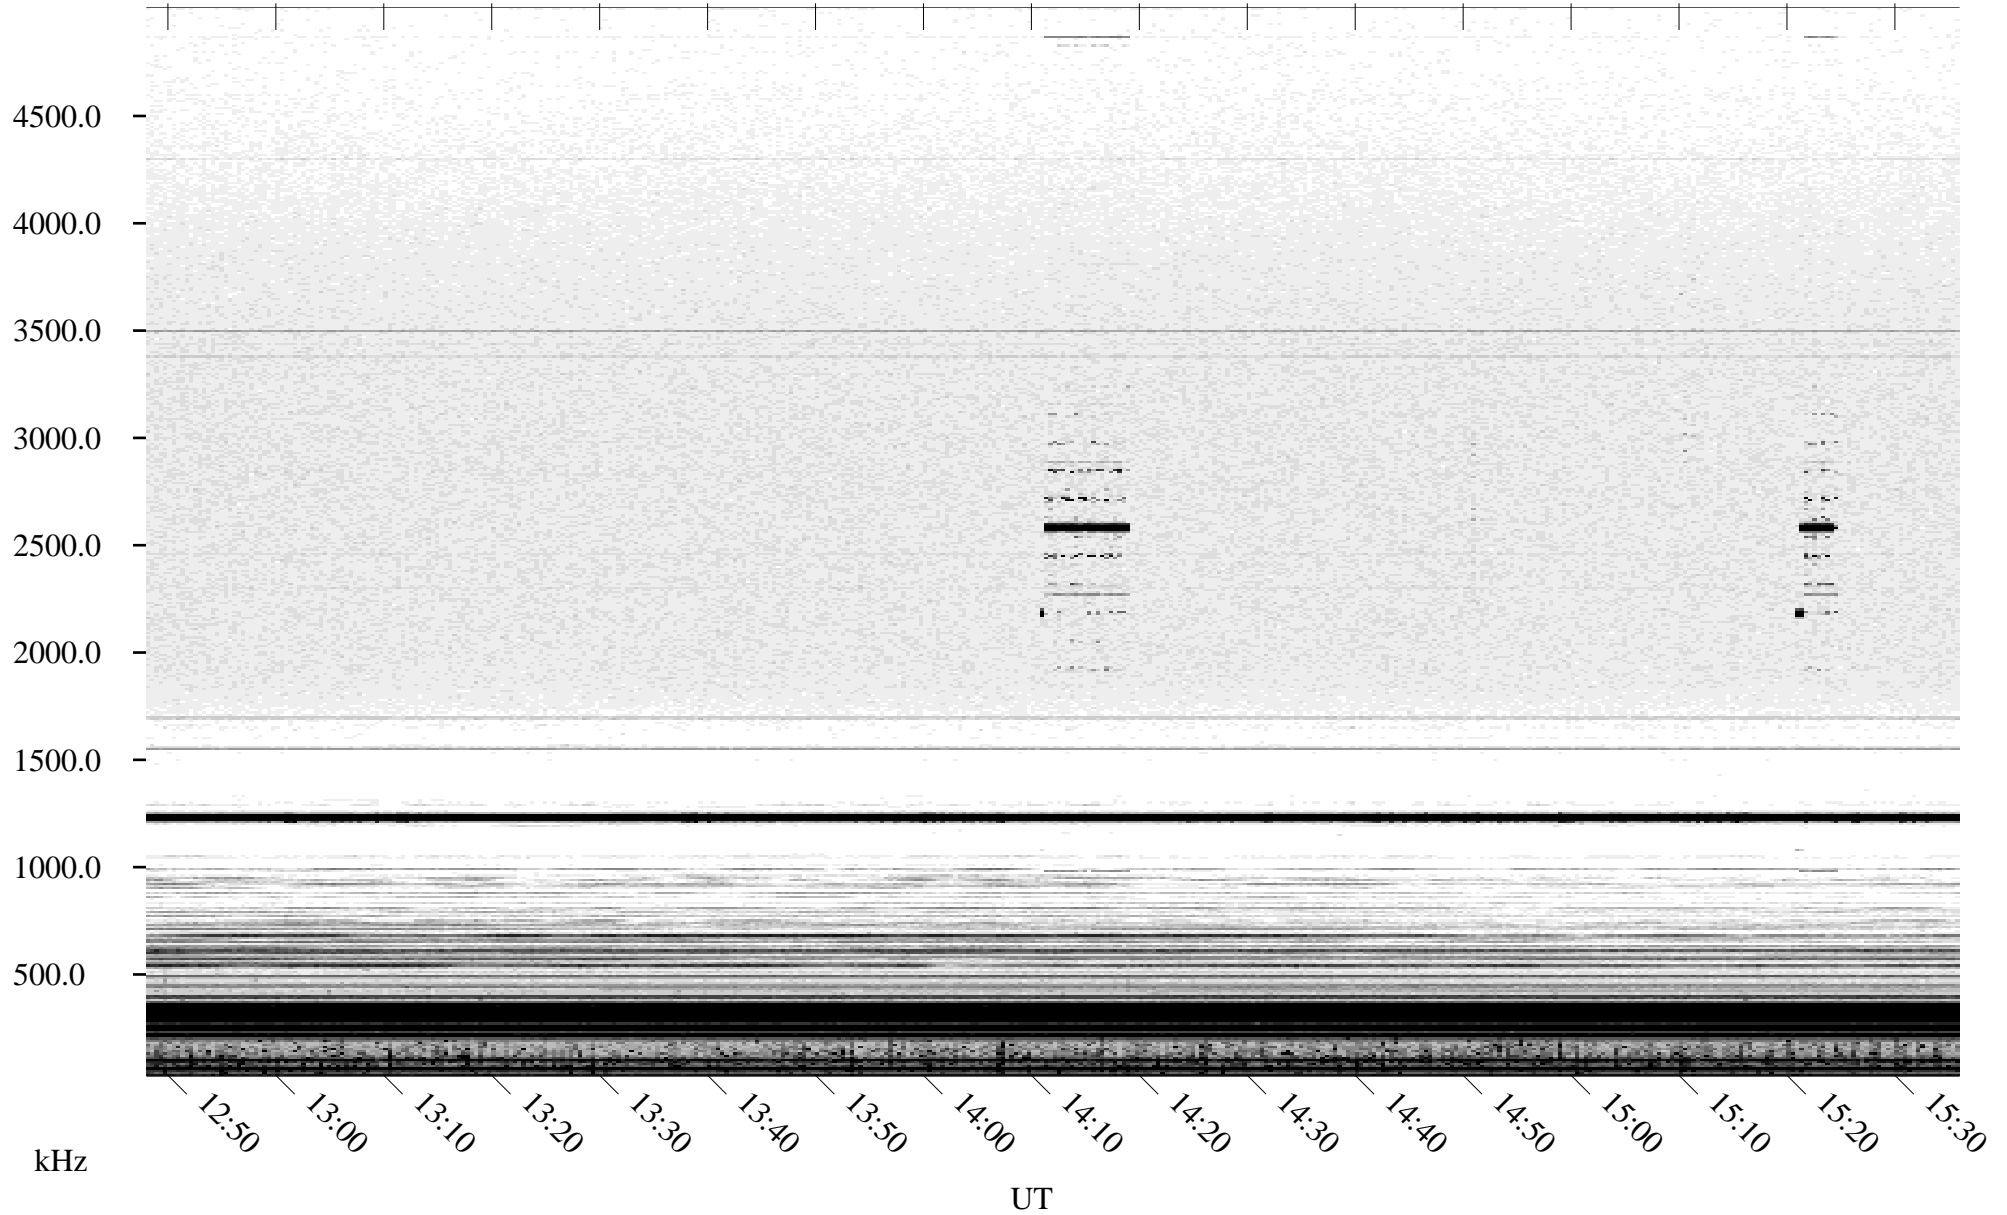

# 09/15/2004 Churchill, Manitoba

Linear Scale    Black = 161    White = 15

ch04258l.r00m max\_12

Page 5

# 09/15/2004 Churchill, Manitoba

Linear Scale    Black = 161    White = 15

ch04258l.r00m max\_12

Page 6

# 09/15/2004 Churchill, Manitoba

Linear Scale    Black = 161    White = 15

ch04258l.r00m max\_12

Page 7

# 09/15/2004 Churchill, Manitoba

Linear Scale    Black = 161    White = 15

ch04258l.r00m max\_12