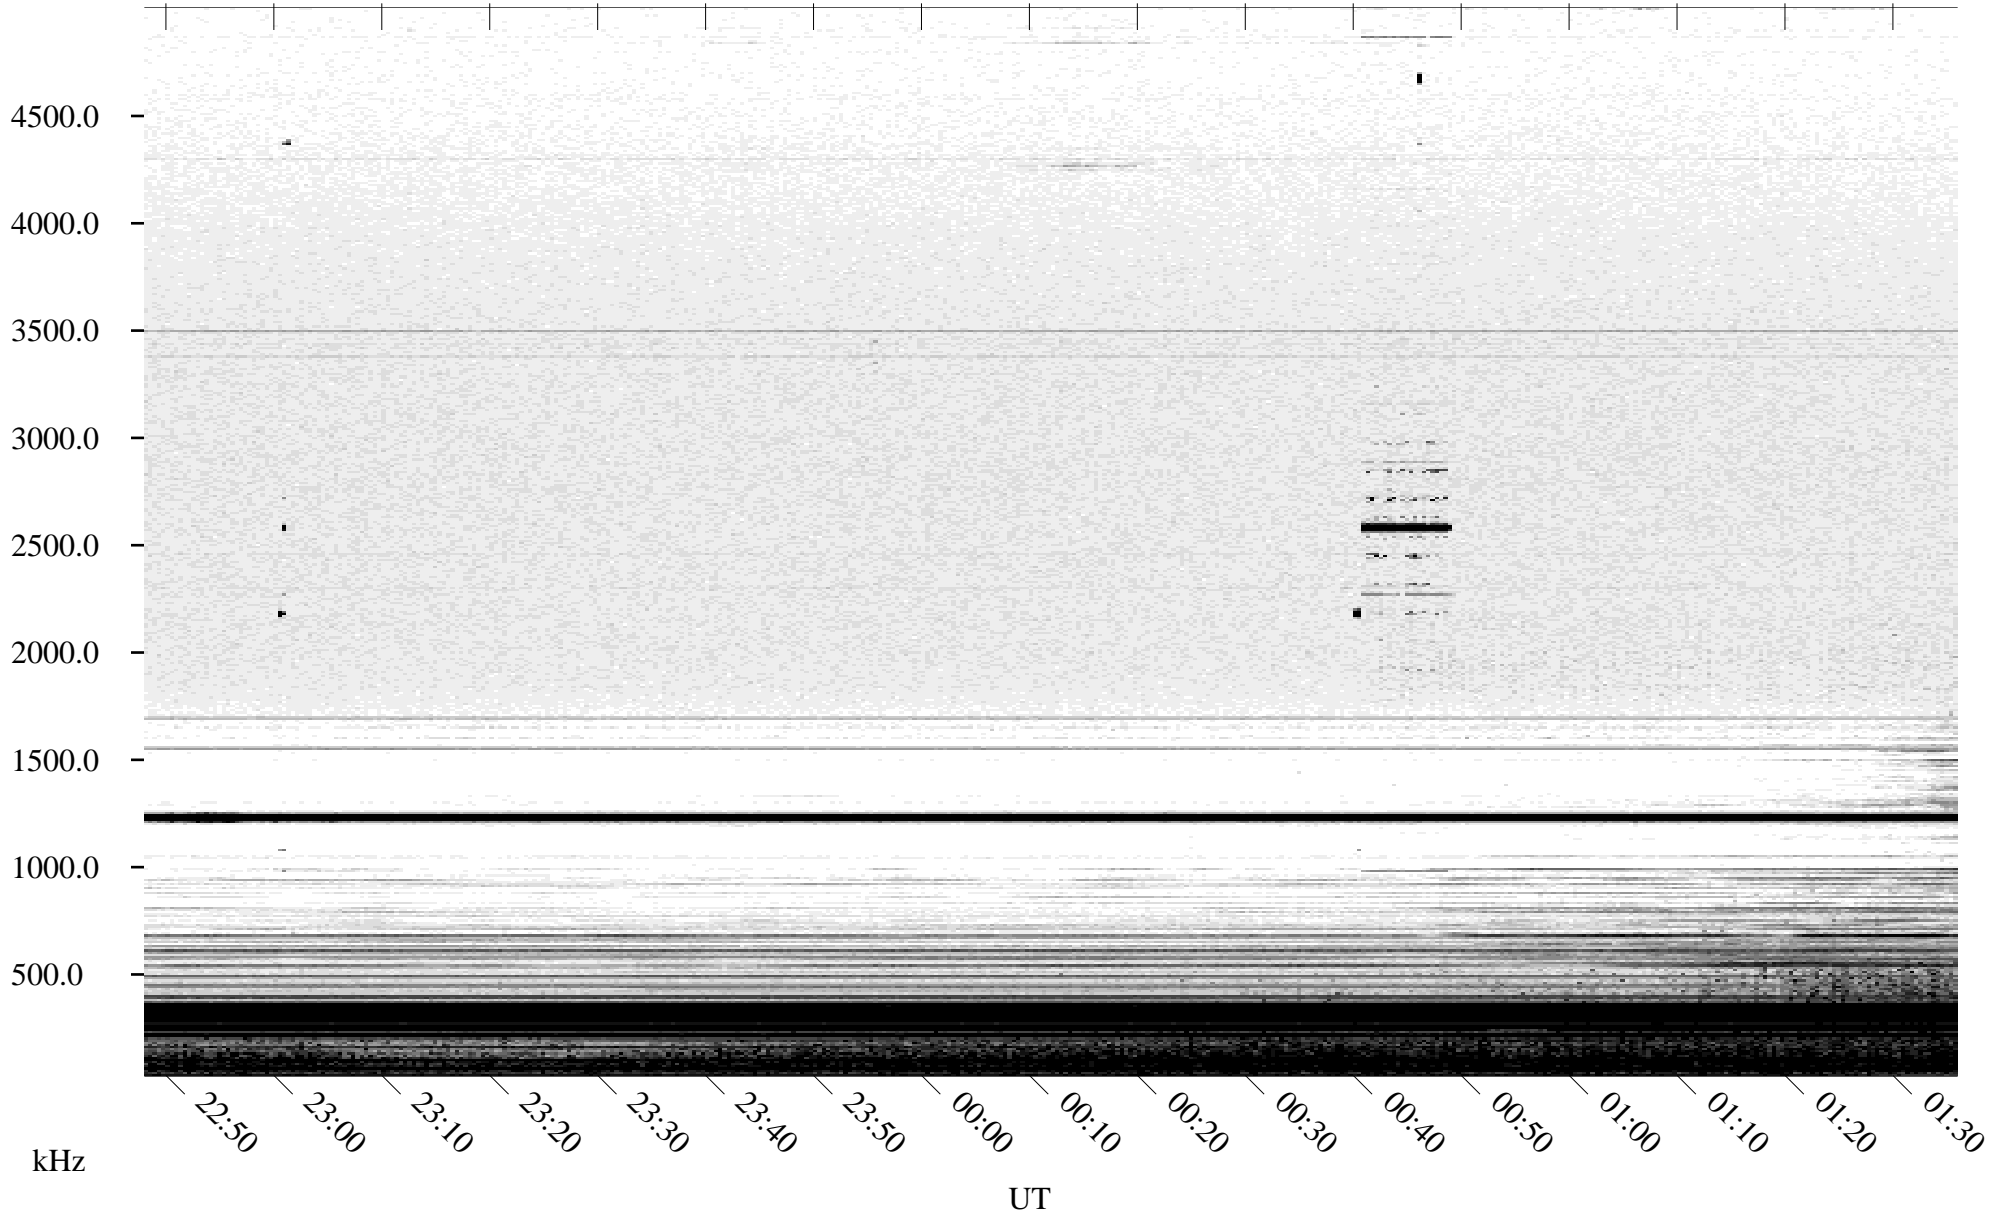

# 09/14/2004 Churchill, Manitoba

Linear Scale    Black = 161    White = 15

ch04258l.r00m max\_12

Page 1

# 09/14/2004 Churchill, Manitoba

Linear Scale

Black = 161

White = 15

ch04258l.r00m max\_12

Page 2

# 09/15/2004 Churchill, Manitoba

Linear Scale    Black = 161    White = 15

ch04258l.r00m max\_12

Page 3

# 09/15/2004 Churchill, Manitoba

Linear Scale    Black = 161    White = 15

ch04258l.r00m max\_12

Page 4