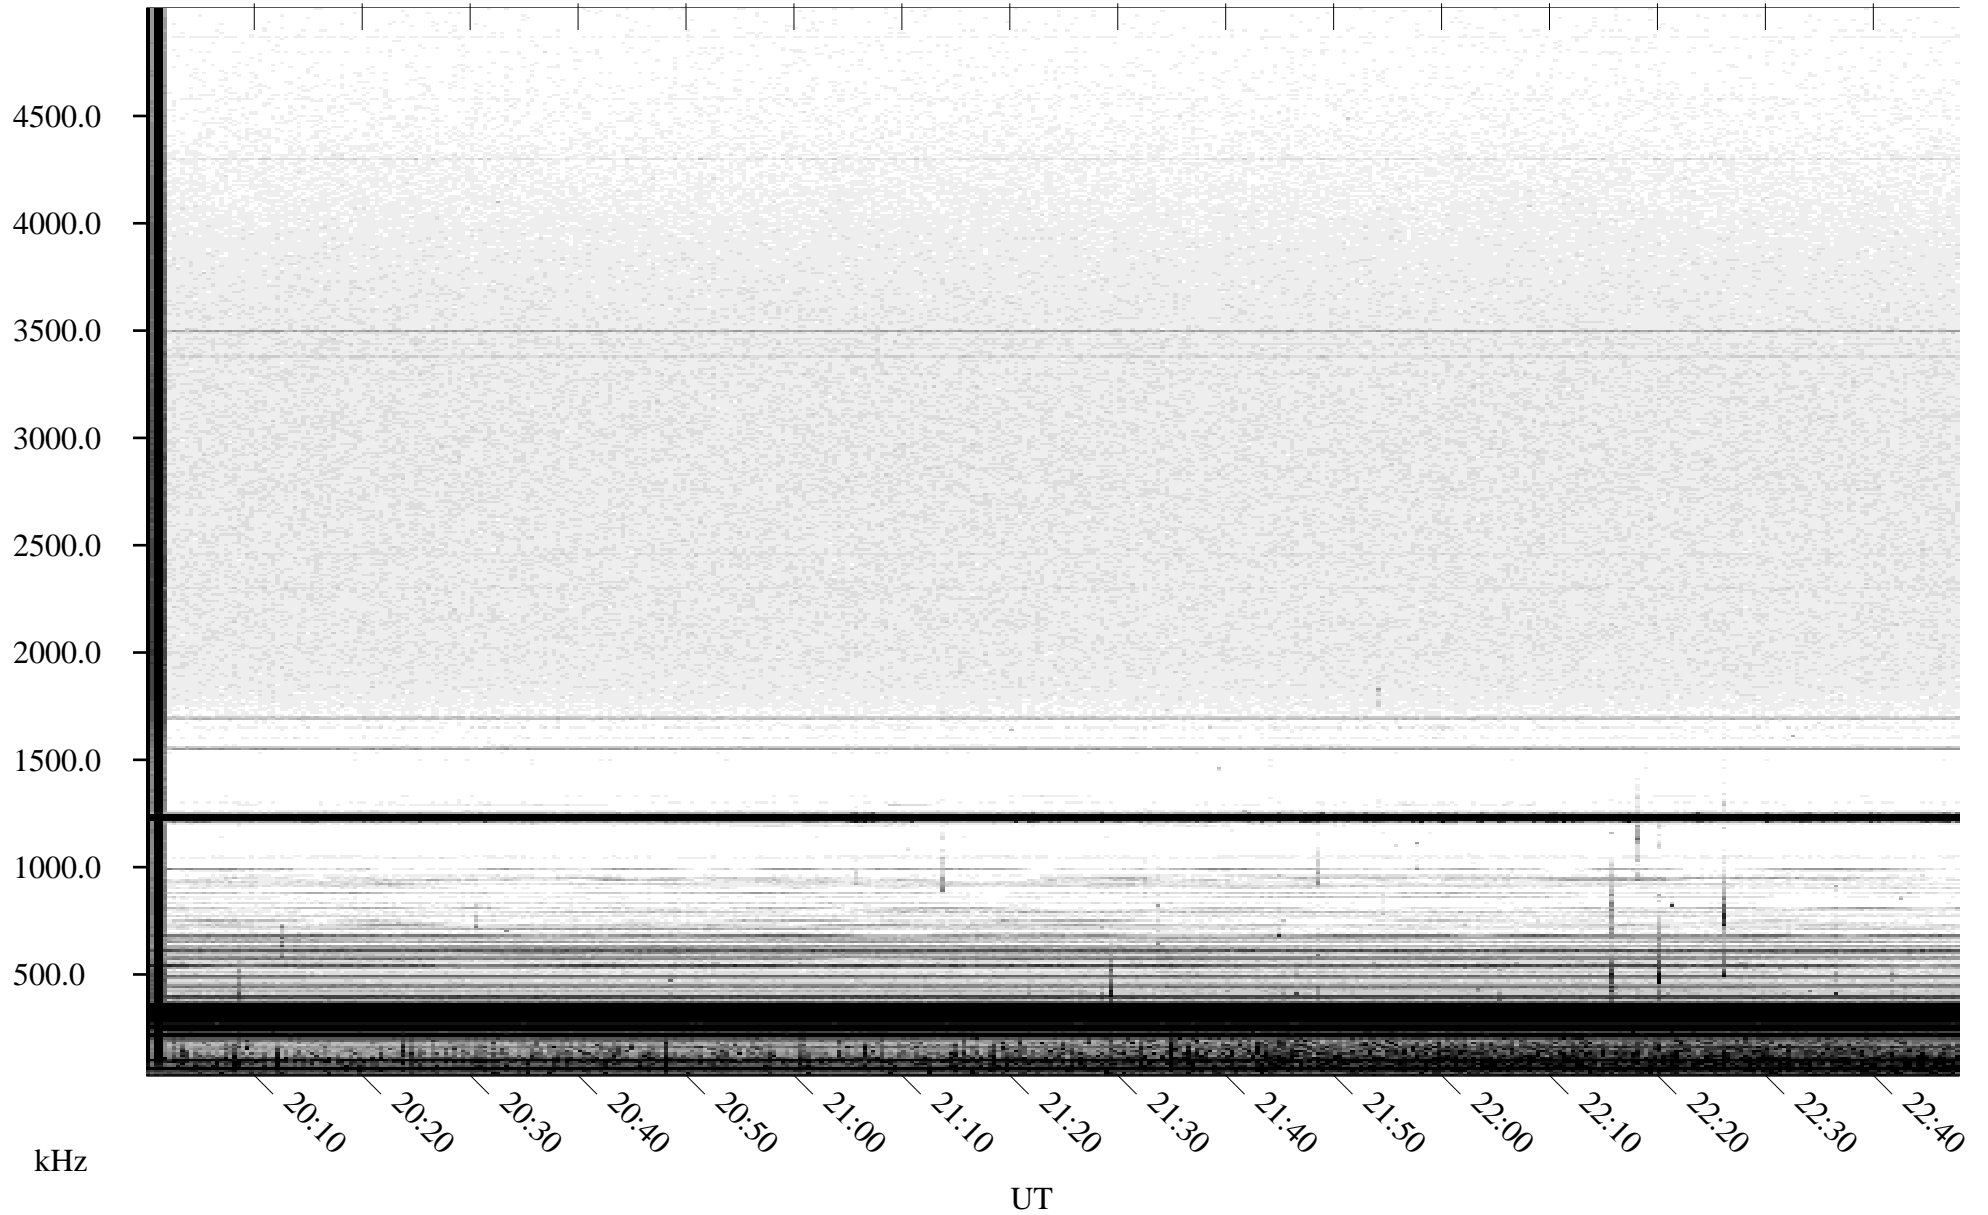

# 09/14/2004 Churchill, Manitoba

Linear Scale    Black = 161    White = 15

ch04258l.r00m max\_12

Page 1

# 09/14/2004 Churchill, Manitoba

Linear Scale

Black = 161

White = 15

ch04258l.r00m max\_12

Page 2

# 09/15/2004 Churchill, Manitoba

Linear Scale    Black = 161    White = 15

ch04258l.r00m max\_12

Page 3

# 09/15/2004 Churchill, Manitoba

Linear Scale    Black = 161    White = 15

ch04258l.r00m max\_12

Page 4