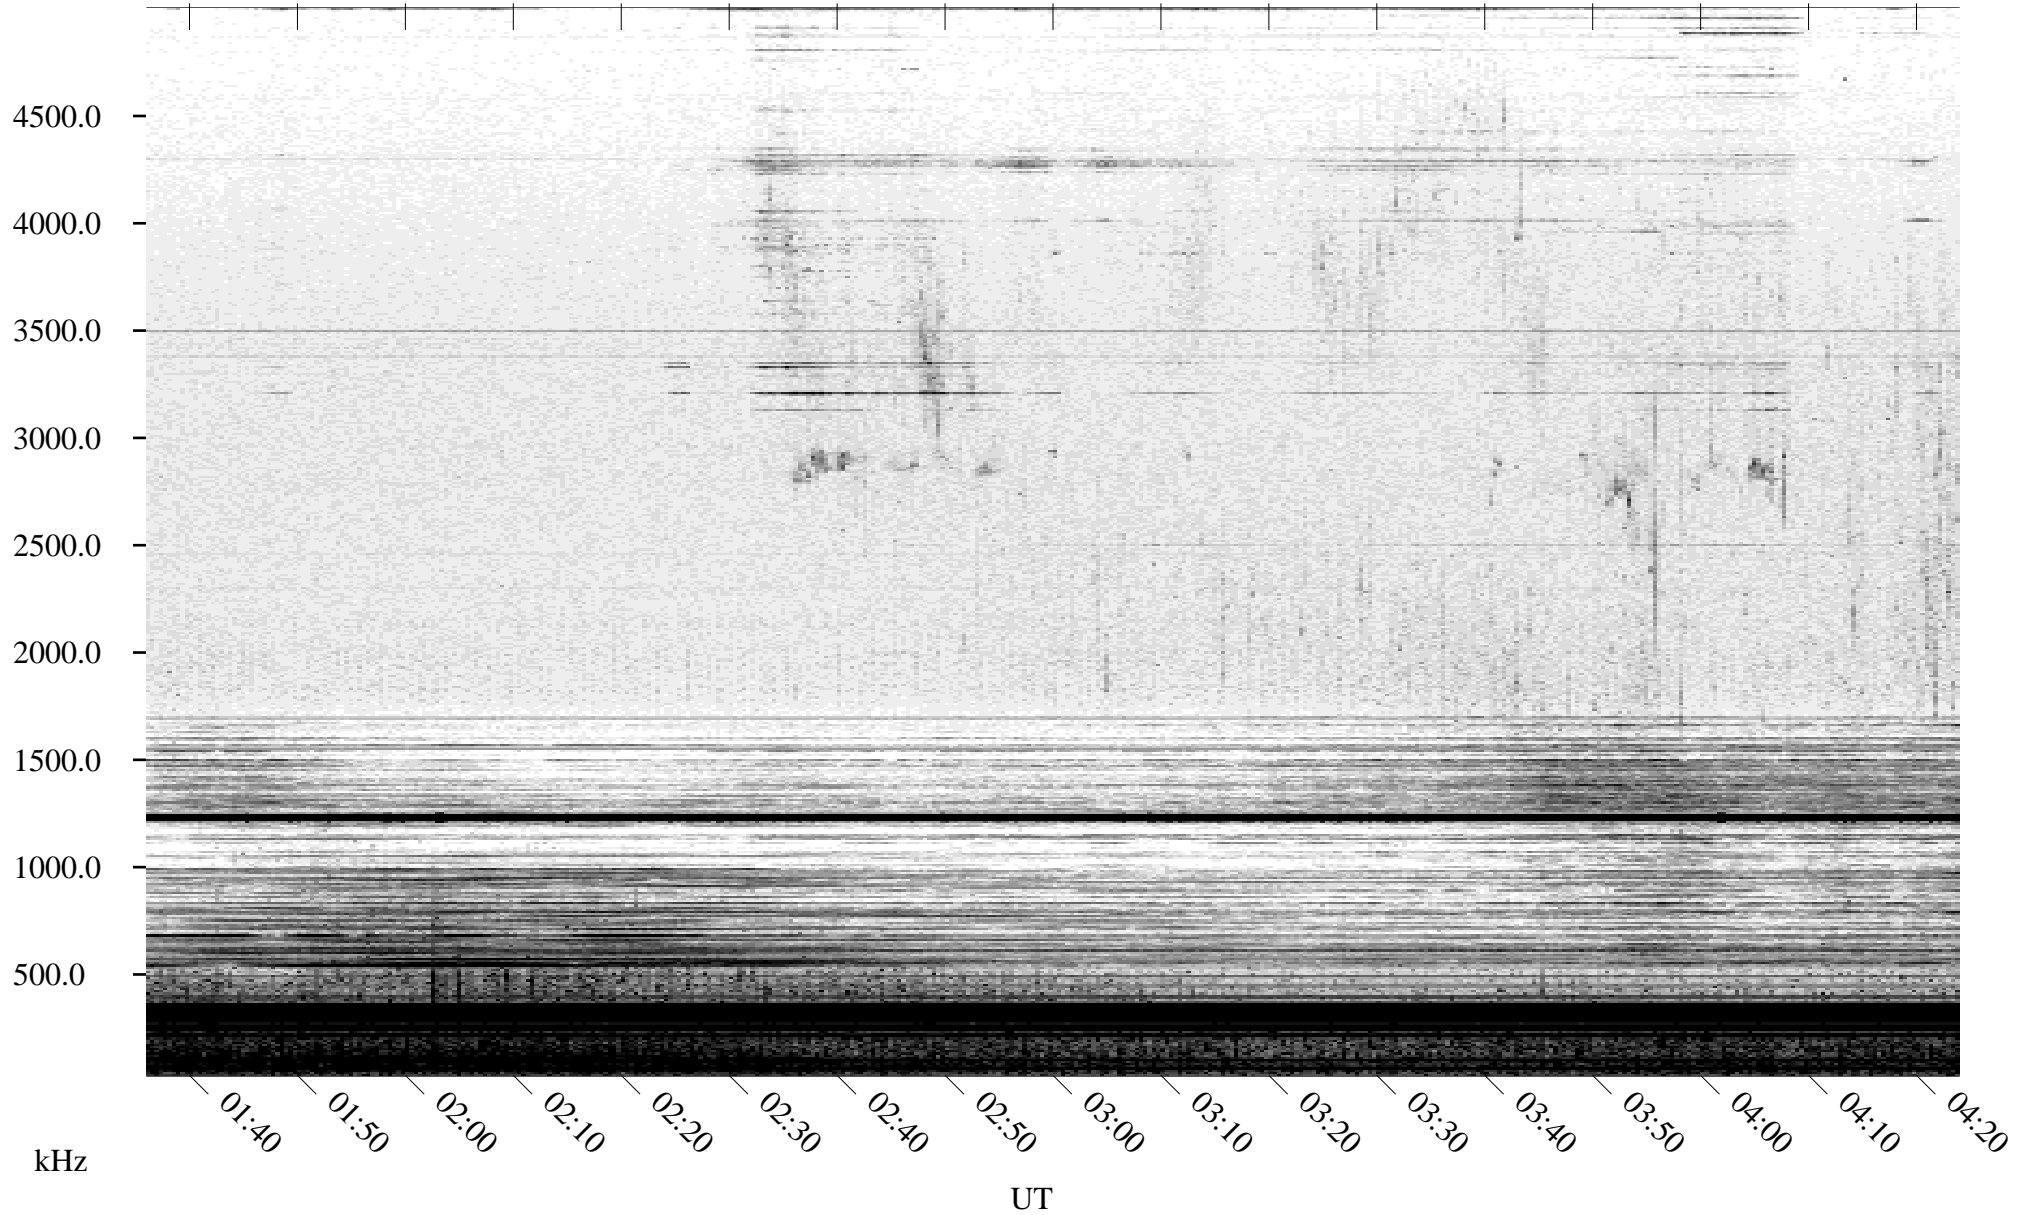

# 09/14/2004 Churchill, Manitoba

Linear Scale    Black = 161    White = 15

ch04258l.r00m max\_12

Page 1

# 09/14/2004 Churchill, Manitoba

Linear Scale

Black = 161

White = 15

ch04258l.r00m max\_12

Page 2

# 09/15/2004 Churchill, Manitoba

Linear Scale    Black = 161    White = 15

ch04258l.r00m max\_12

Page 3

# 09/15/2004 Churchill, Manitoba

Linear Scale    Black = 161    White = 15

ch04258l.r00m max\_12

Page 4