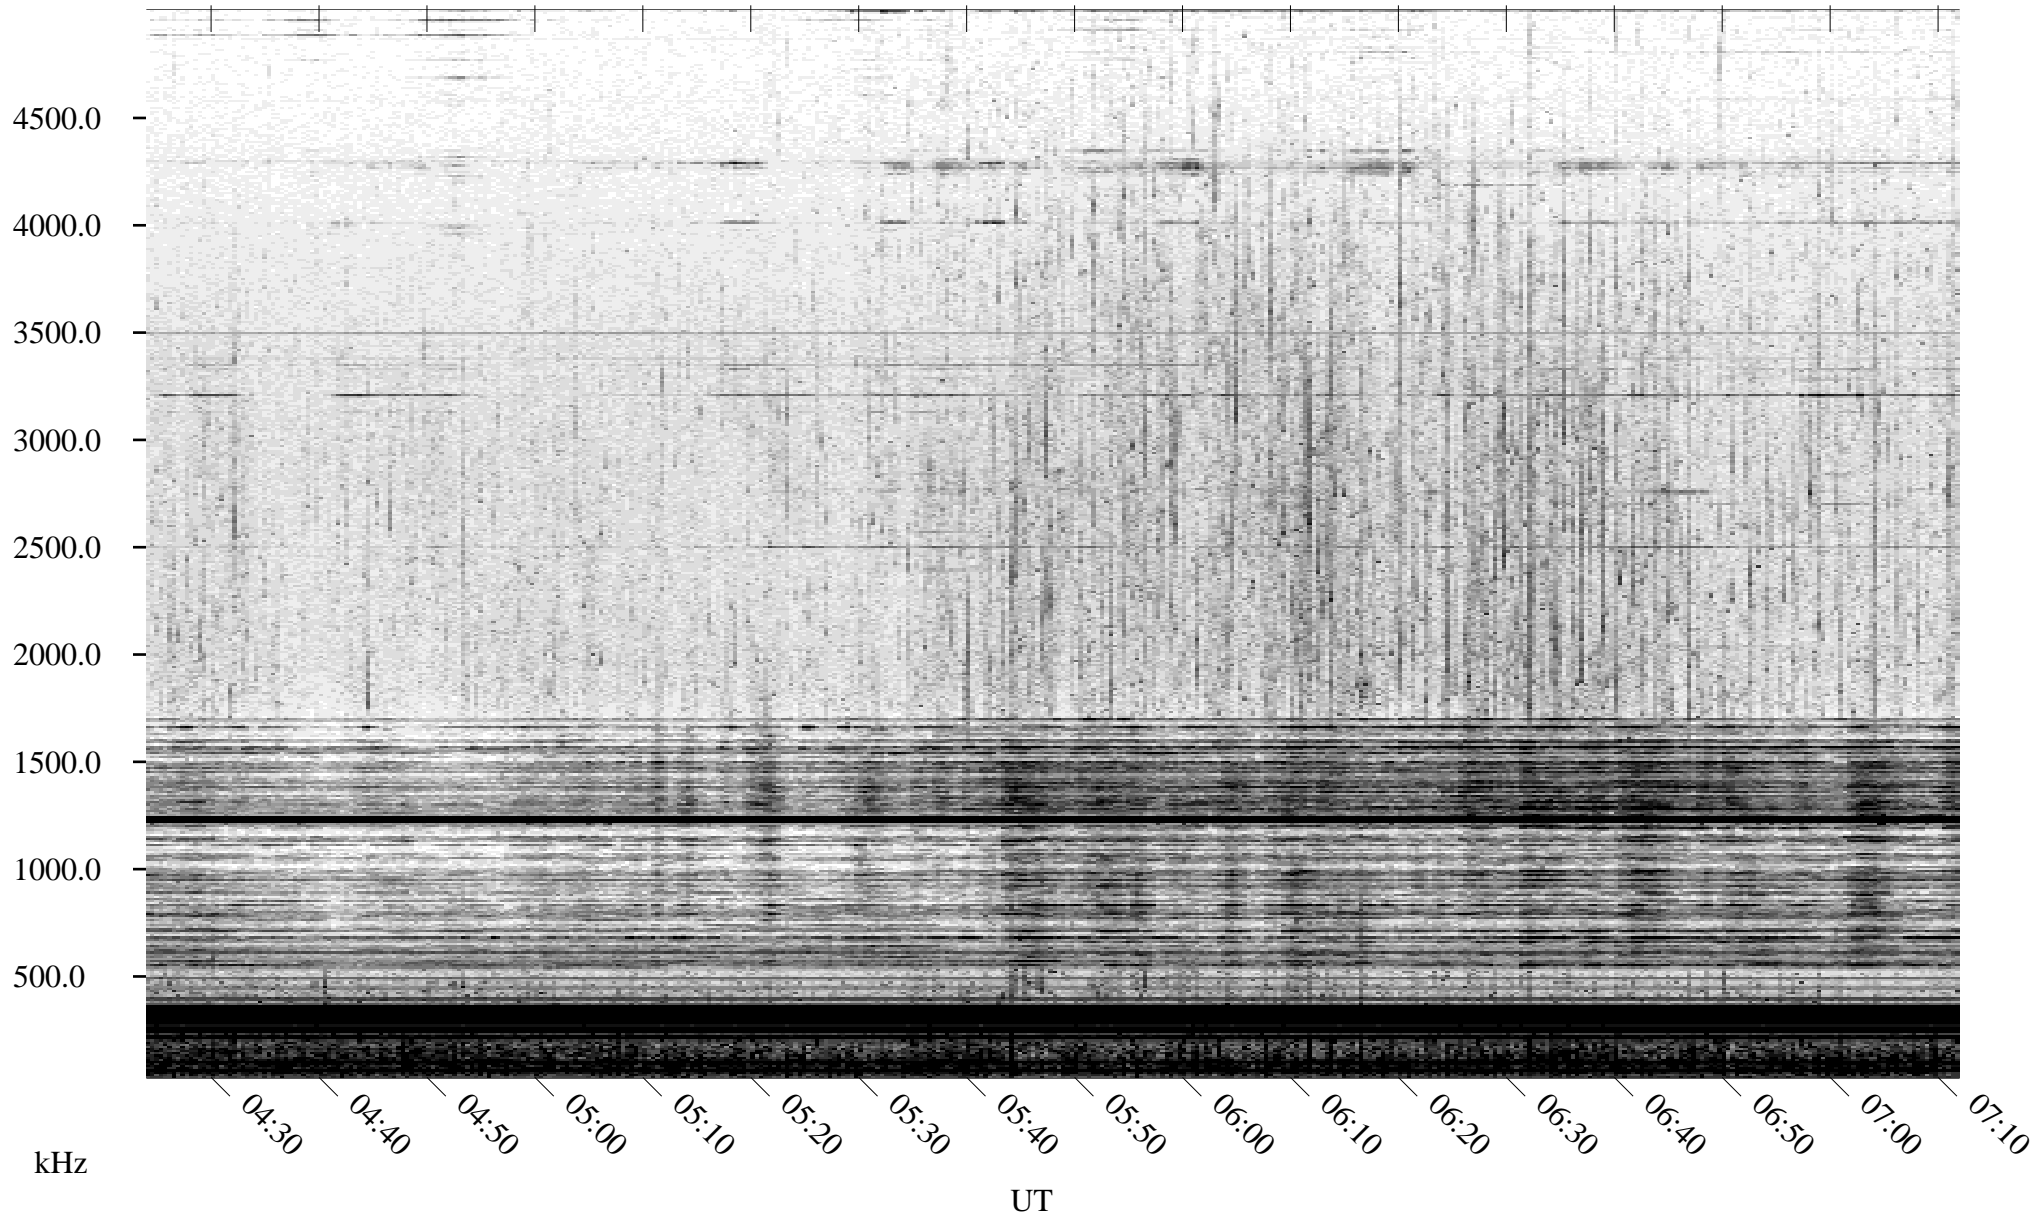

# 09/14/2004 Churchill, Manitoba

Linear Scale    Black = 161    White = 15

ch04258l.r00m max\_12

Page 1

# 09/14/2004 Churchill, Manitoba

Linear Scale

Black = 161

White = 15

ch04258l.r00m max\_12

Page 2

# 09/15/2004 Churchill, Manitoba

Linear Scale    Black = 161    White = 15

ch04258l.r00m max\_12

Page 3

# 09/15/2004 Churchill, Manitoba

Linear Scale    Black = 161    White = 15

ch04258l.r00m max\_12

Page 4