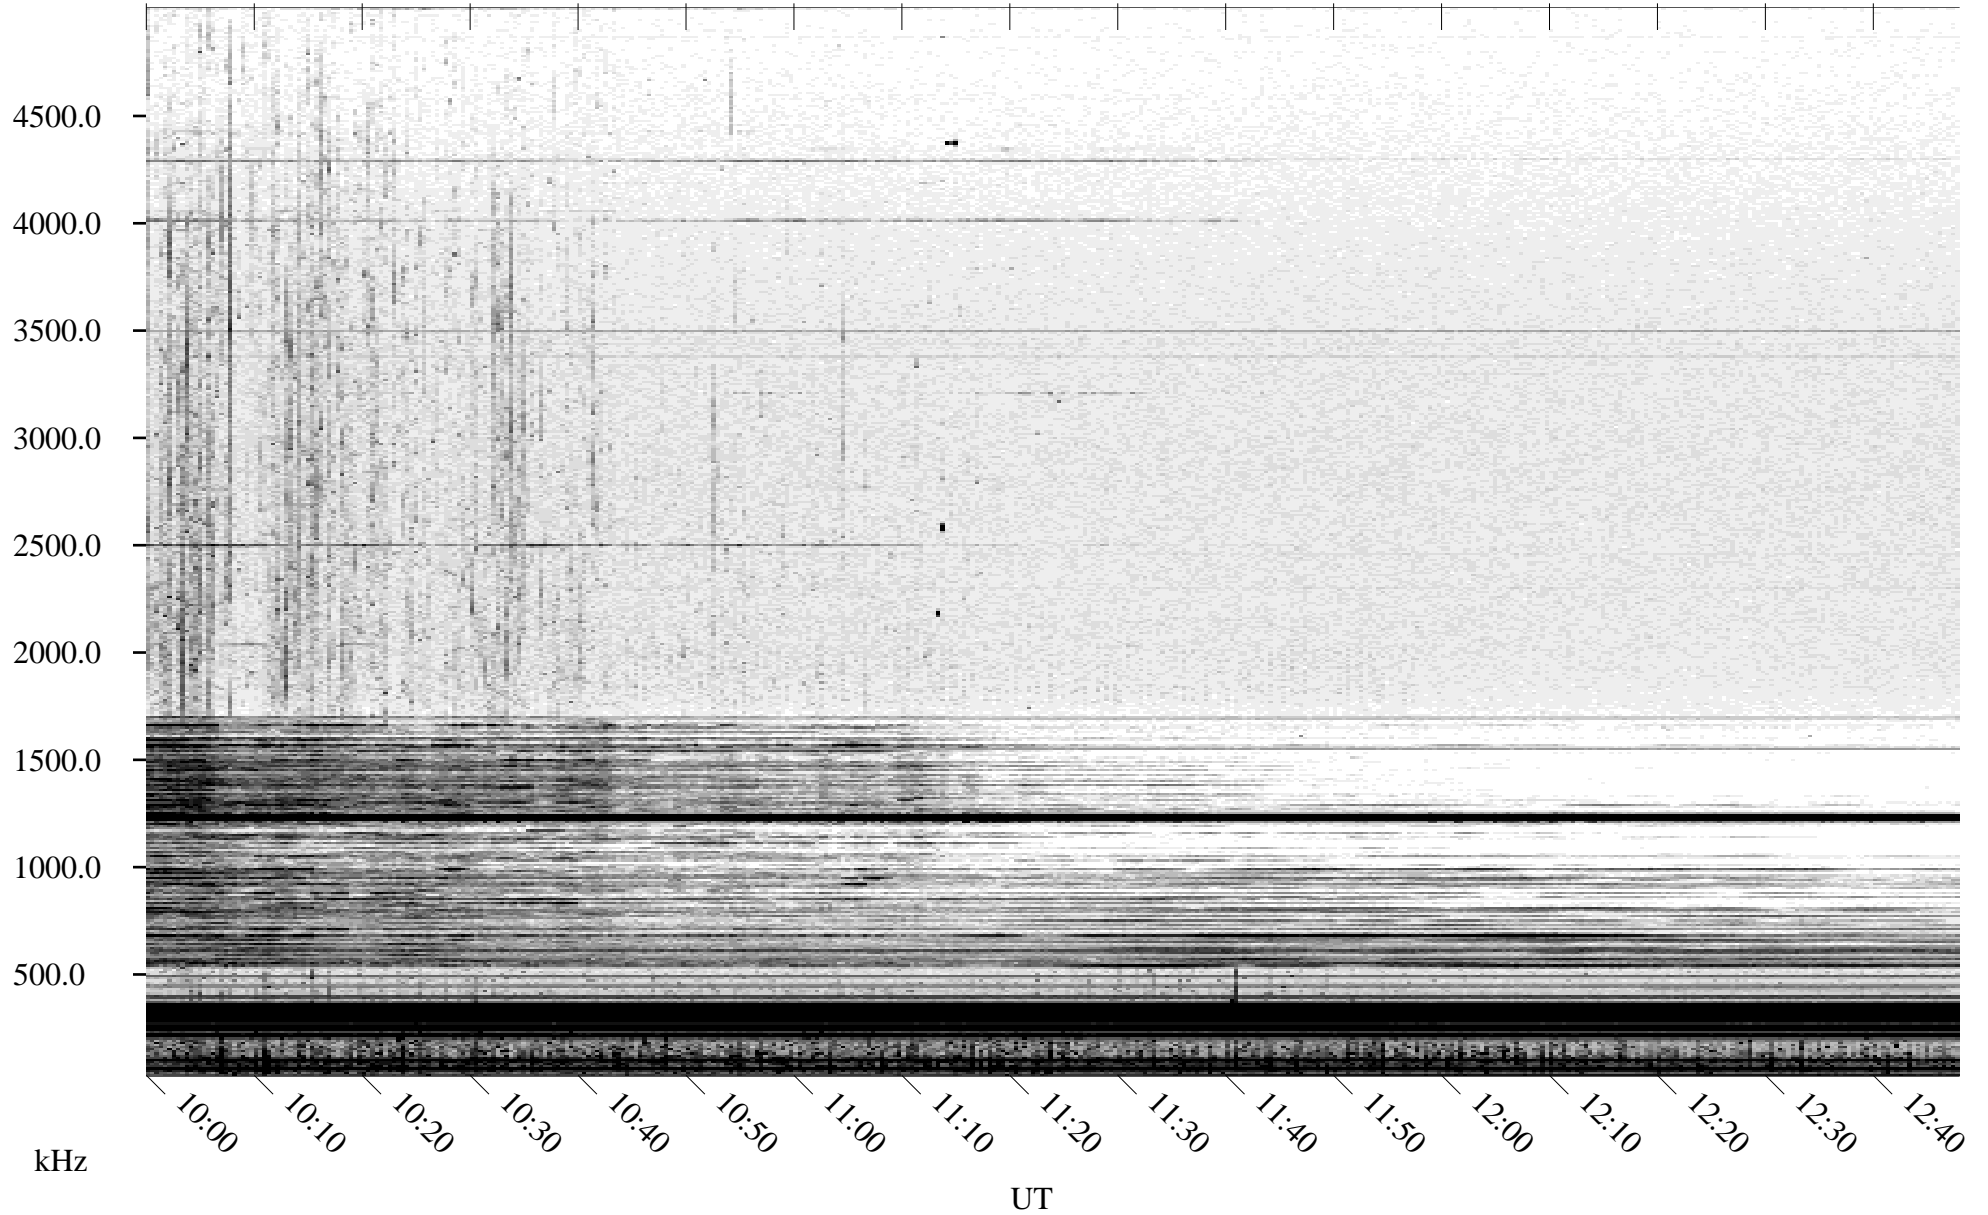

# 09/15/2004 Churchill, Manitoba

Linear Scale    Black = 161    White = 15

ch04258l.r00m max\_12

Page 5

# 09/15/2004 Churchill, Manitoba

Linear Scale    Black = 161    White = 15

ch04258l.r00m max\_12

Page 6

# 09/15/2004 Churchill, Manitoba

Linear Scale    Black = 161    White = 15

ch04258l.r00m max\_12

Page 7

# 09/15/2004 Churchill, Manitoba

Linear Scale    Black = 161    White = 15

ch04258l.r00m max\_12