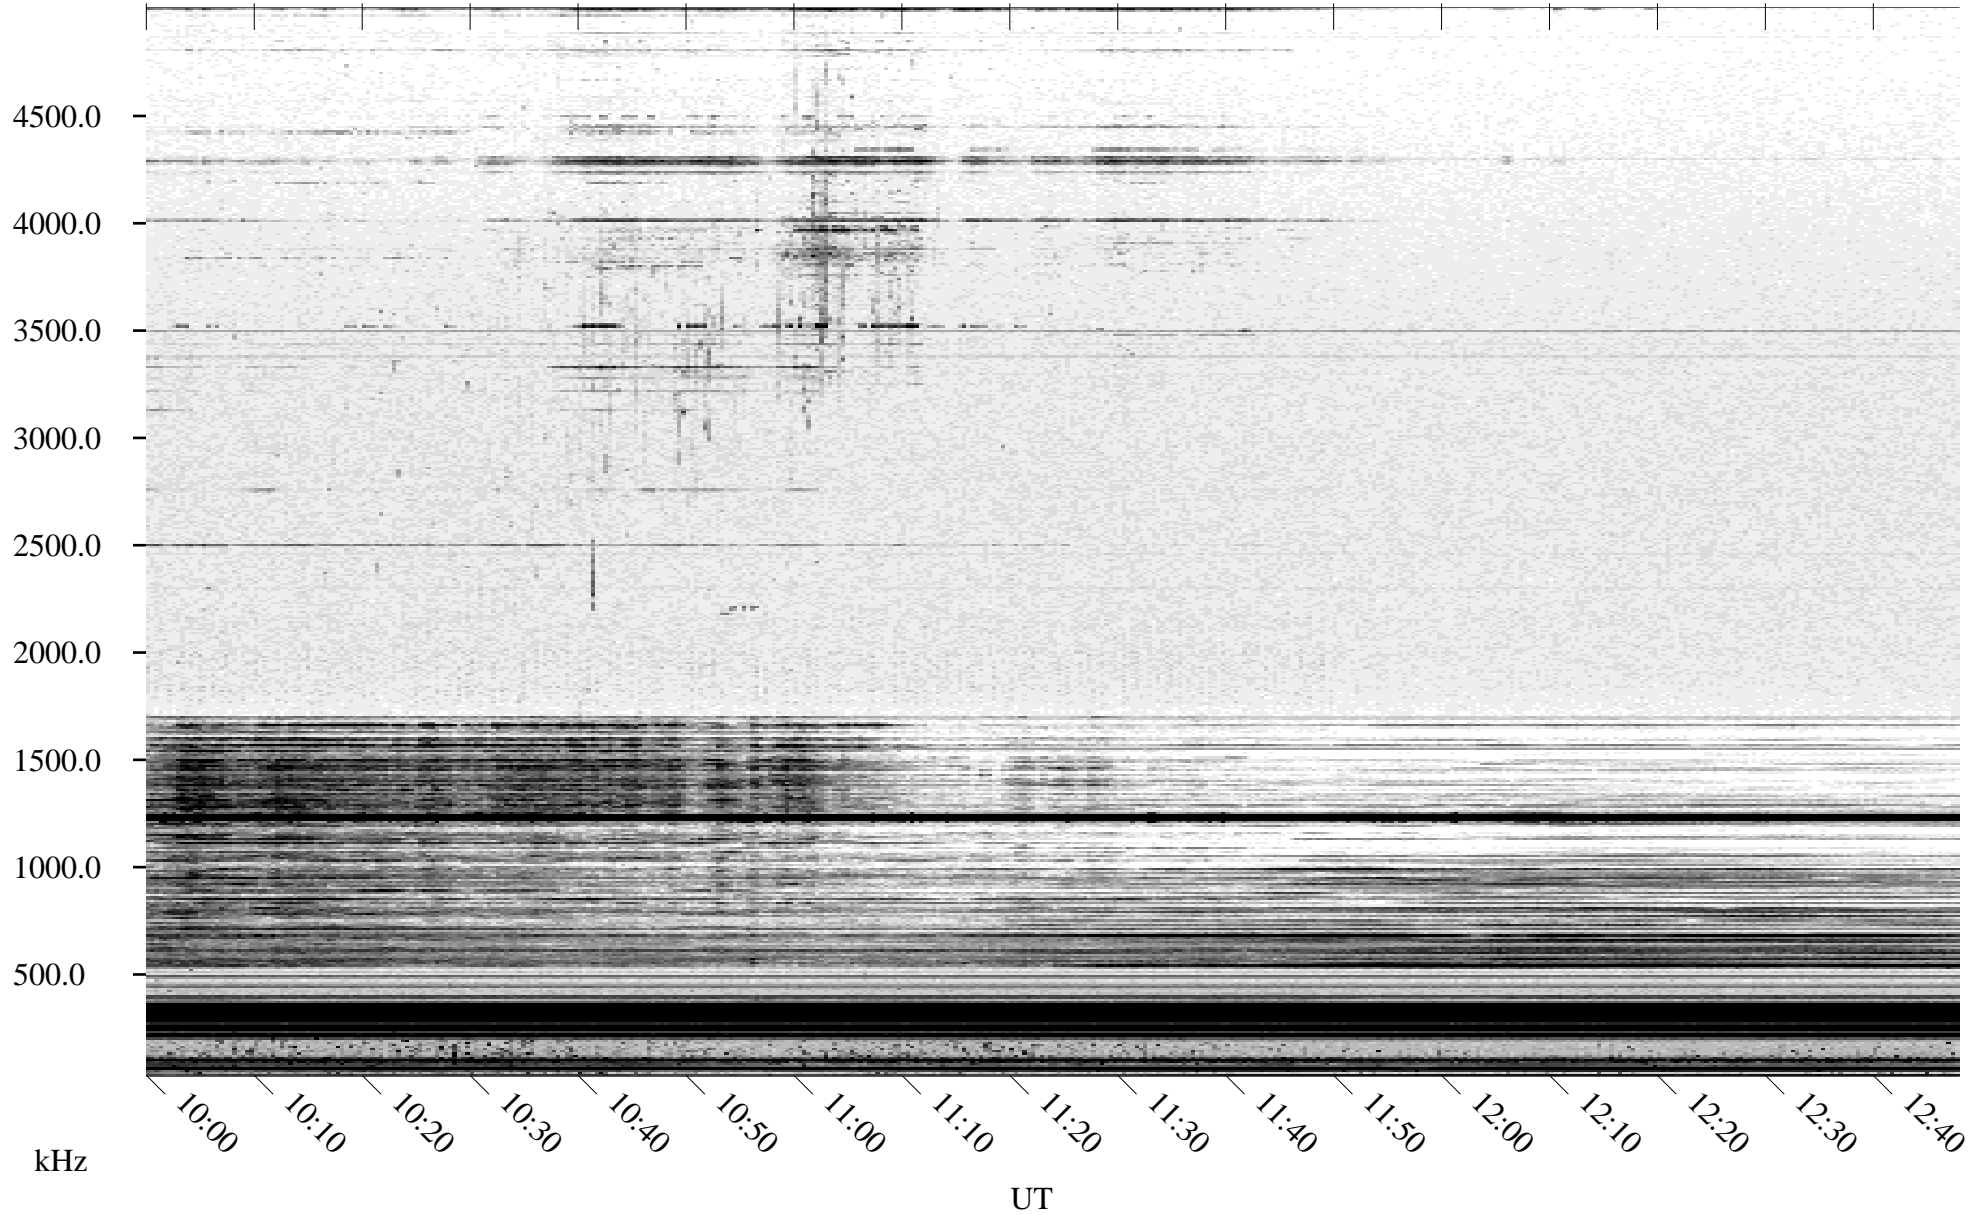

09/15/2004 Churchill, Manitoba

Linear Scale Black = 161 White = 15

ch04259l.r00m max_12

Page 1

09/15/2004 Churchill, Manitoba

Linear Scale Black = 161 White = 15

ch04259l.r00m max_12

Page 2

09/16/2004 Churchill, Manitoba

Linear Scale Black = 161 White = 15

ch04259l.r00m max_12

Page 3

09/16/2004 Churchill, Manitoba

Linear Scale Black = 161 White = 15

ch04259l.r00m max_12

Page 4

09/16/2004 Churchill, Manitoba

Linear Scale Black = 161 White = 15

ch04259l.r00m max_12

Page 5

09/16/2004 Churchill, Manitoba

Linear Scale Black = 161 White = 15

ch04259l.r00m max_12

Page 6

09/16/2004 Churchill, Manitoba

Linear Scale Black = 161 White = 15

ch04259l.r00m max_12

Page 7

09/16/2004 Churchill, Manitoba

Linear Scale Black = 161 White = 15

ch04259l.r00m max_12