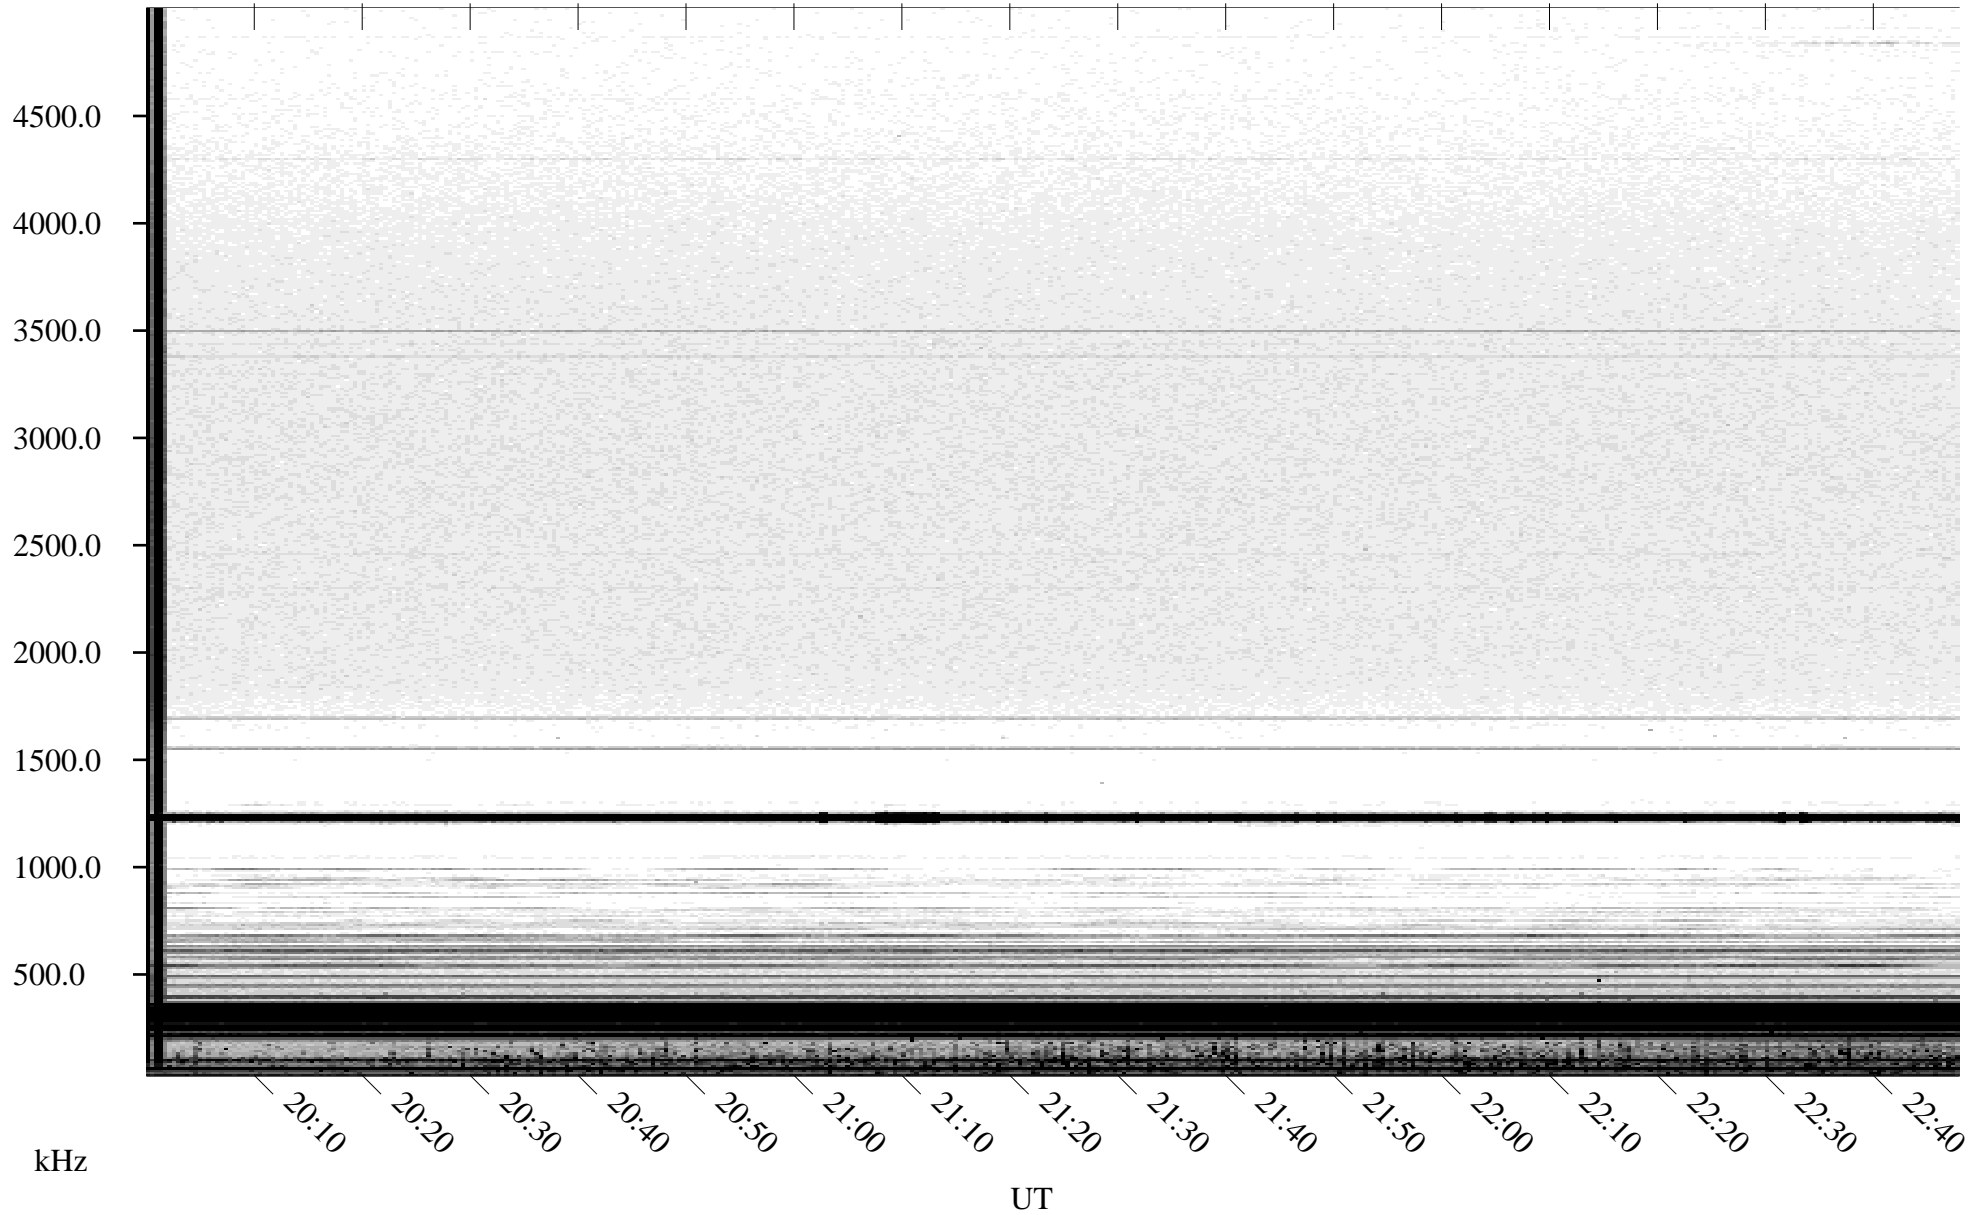

09/15/2004 Churchill, Manitoba

Linear Scale Black = 161 White = 15

ch04259l.r00m max_12

Page 1

09/15/2004 Churchill, Manitoba

Linear Scale Black = 161 White = 15

ch04259l.r00m max_12

Page 2

09/16/2004 Churchill, Manitoba

Linear Scale Black = 161 White = 15

ch04259l.r00m max_12

Page 3

09/16/2004 Churchill, Manitoba

Linear Scale Black = 161 White = 15

ch04259l.r00m max_12

Page 4

09/16/2004 Churchill, Manitoba

Linear Scale Black = 161 White = 15

ch04259l.r00m max_12

Page 5

09/16/2004 Churchill, Manitoba

Linear Scale Black = 161 White = 15

ch04259l.r00m max_12

Page 6

09/16/2004 Churchill, Manitoba

Linear Scale Black = 161 White = 15

ch04259l.r00m max_12

Page 7

09/16/2004 Churchill, Manitoba

Linear Scale Black = 161 White = 15

ch04259l.r00m max_12