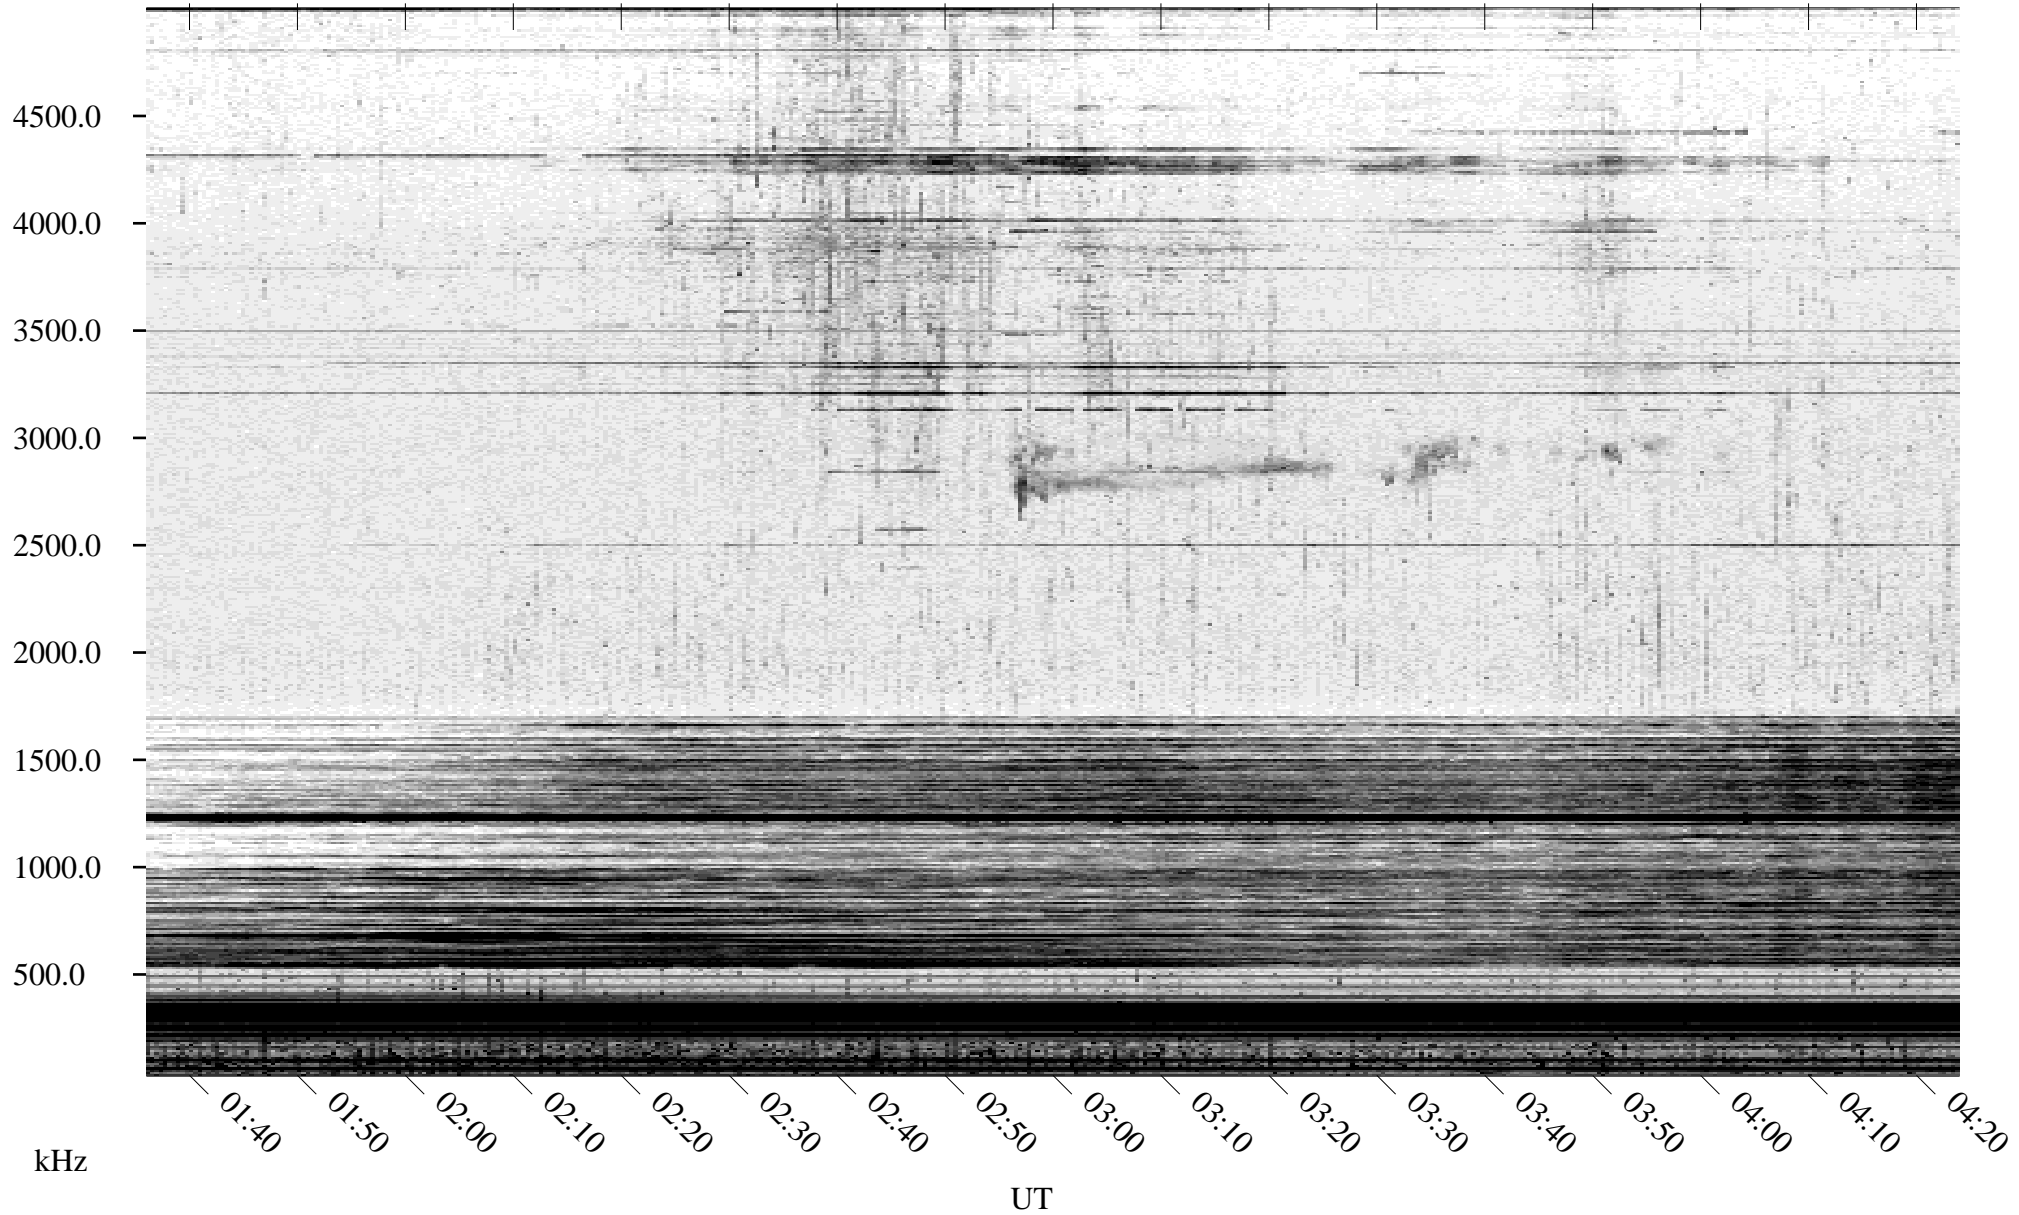

09/15/2004 Churchill, Manitoba

Linear Scale Black = 161 White = 15

ch04259l.r00m max_12

Page 1

09/15/2004 Churchill, Manitoba

Linear Scale Black = 161 White = 15

ch04259l.r00m max_12

Page 2

09/16/2004 Churchill, Manitoba

Linear Scale Black = 161 White = 15

ch04259l.r00m max_12

Page 3

09/16/2004 Churchill, Manitoba

Linear Scale Black = 161 White = 15

ch04259l.r00m max_12

Page 4

09/16/2004 Churchill, Manitoba

Linear Scale Black = 161 White = 15

ch04259l.r00m max_12

Page 5

09/16/2004 Churchill, Manitoba

Linear Scale Black = 161 White = 15

ch04259l.r00m max_12

Page 6

09/16/2004 Churchill, Manitoba

Linear Scale Black = 161 White = 15

ch04259l.r00m max_12

Page 7

09/16/2004 Churchill, Manitoba

Linear Scale Black = 161 White = 15

ch04259l.r00m max_12